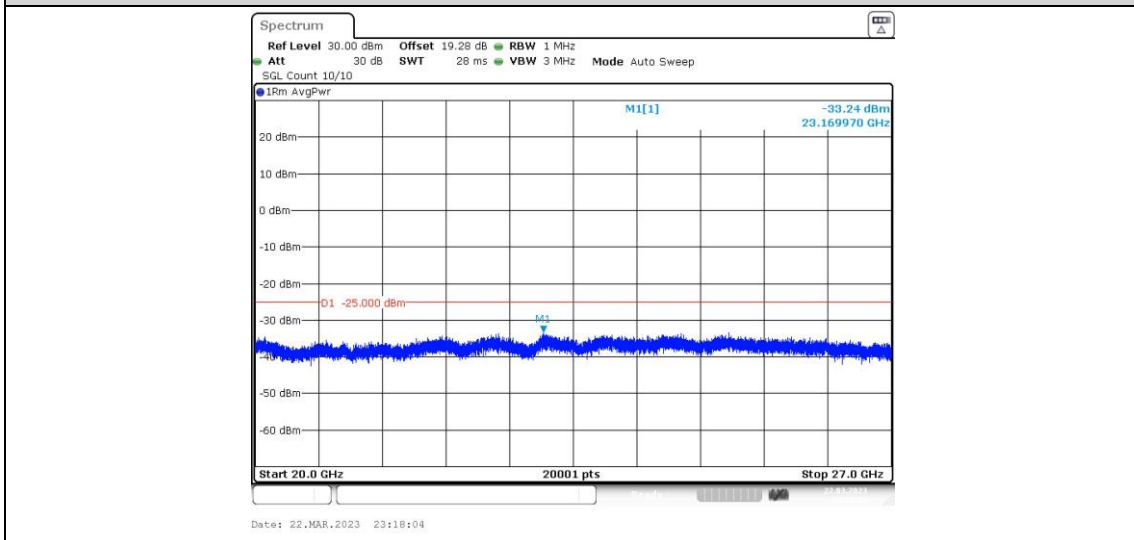

41-41-15MHz-10MHz-16QAM-16QAM-39725-39845-1RB#74-0RB#0-0.009~0.15MHz