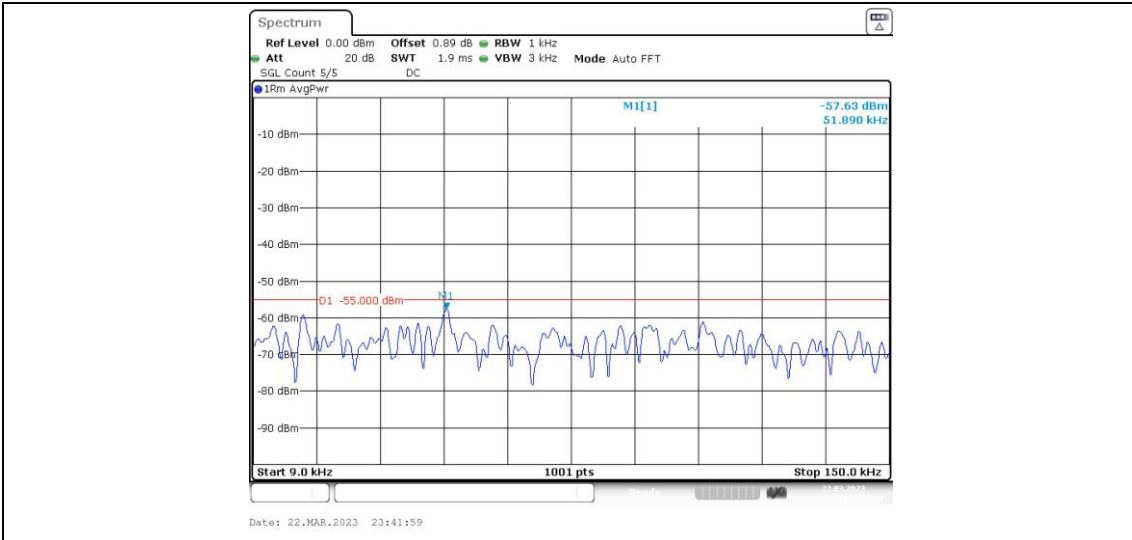

41-41-15MHz-10MHz-16QAM-16QAM-41417-41537-1RB#0-0RB#0-0.15~30MHz