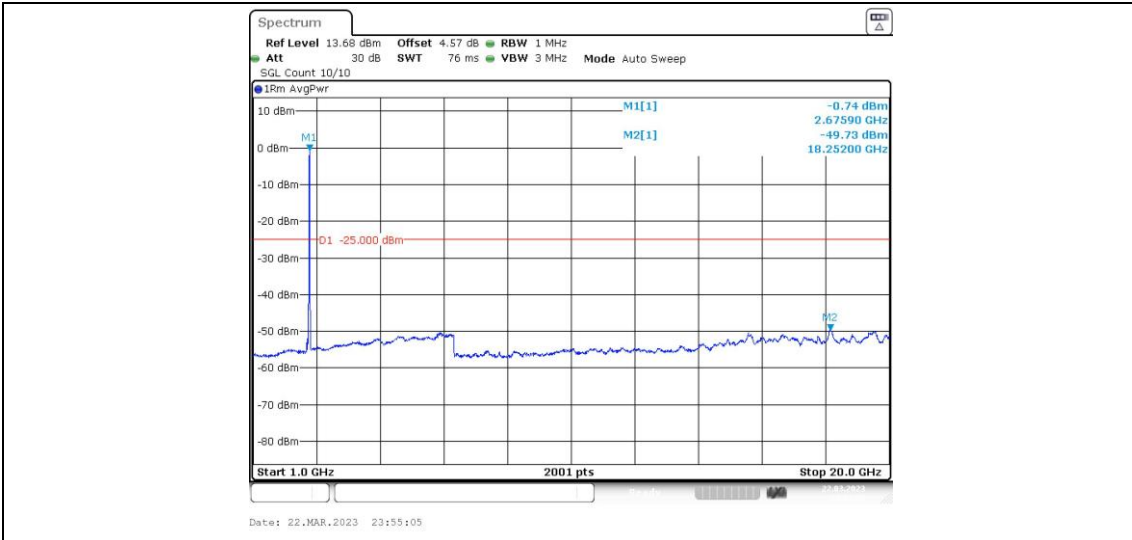

41-41-15MHz-10MHz-16QAM-16QAM-41417-41537-75RB#0-50RB#0-20000~27000MHz