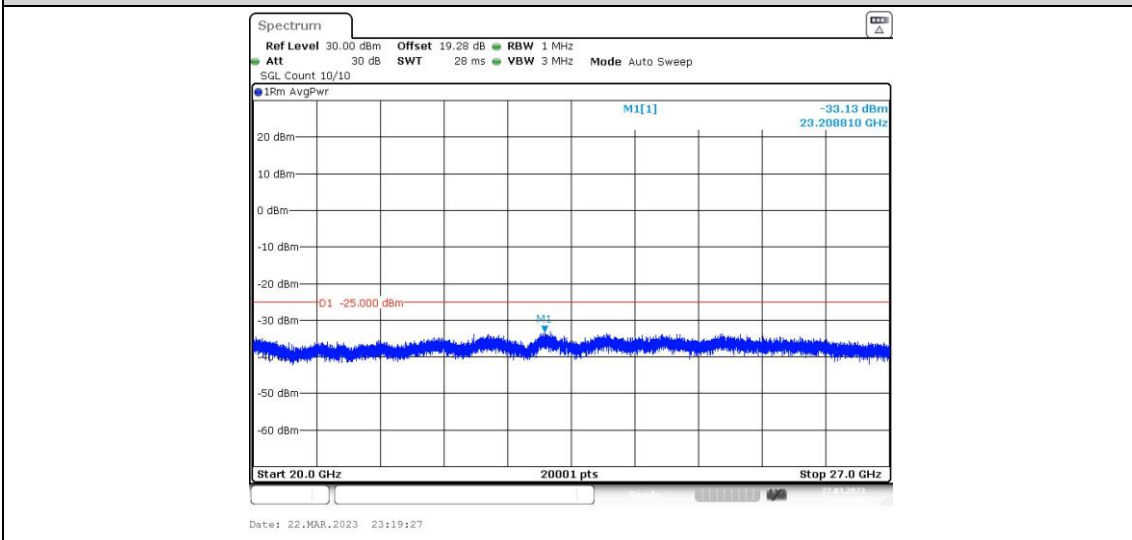

41-41-15MHz-10MHz-64QAM-64QAM-39725-39845-1RB#74-0RB#0-0.009~0.15MHz