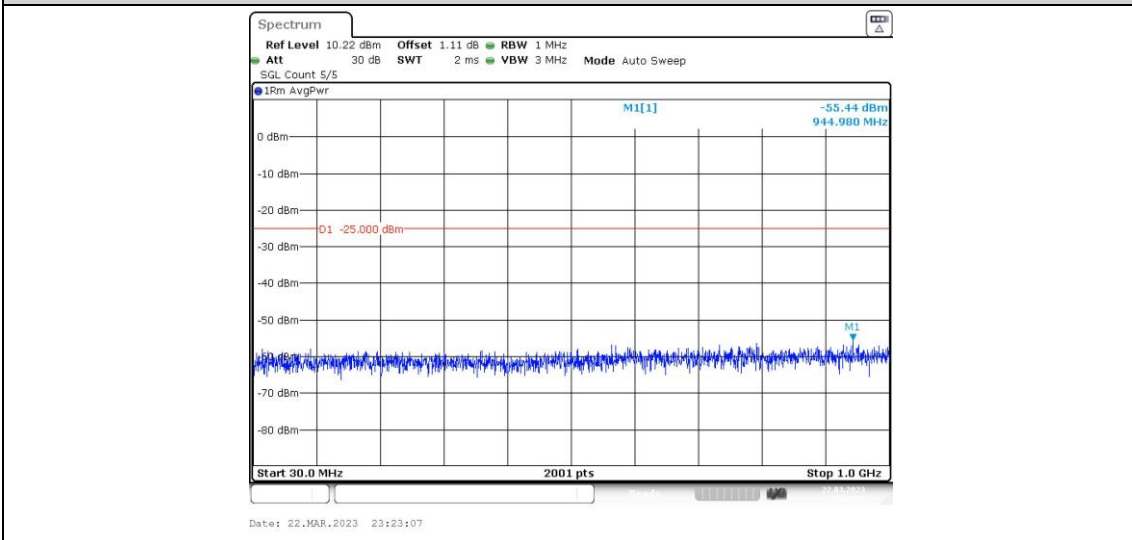

41-41-15MHz-10MHz-64QAM-64QAM-39725-39845-75RB#0-50RB#0-0.009~0.15MHz

41-41-15MHz-10MHz-64QAM-64QAM-39725-39845-75RB#0-50RB#0-0.15~30MHz

41-41-15MHz-10MHz-64QAM-64QAM-39725-39845-75RB#0-50RB#0-30~1000MHz