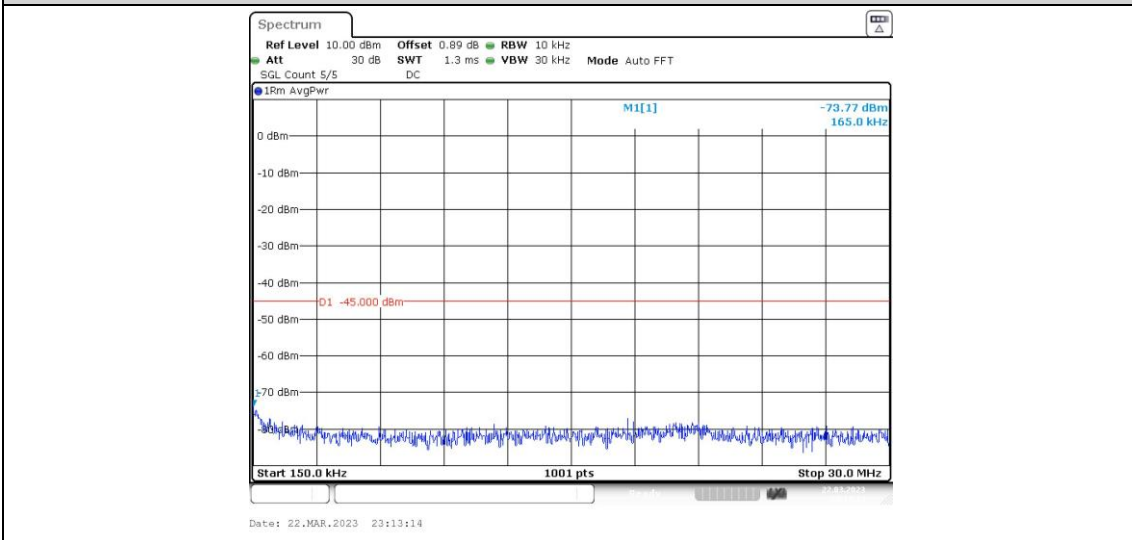

41-41-15MHz-10MHz-16QAM-16QAM-39725-39845-1RB#0-1RB#49-20000~27000MHz

41-41-15MHz-10MHz-16QAM-16QAM-39725-39845-1RB#74-0RB#0-0.009~0.15MHz

41-41-15MHz-10MHz-16QAM-16QAM-39725-39845-1RB#74-0RB#0-0.15~30MHz