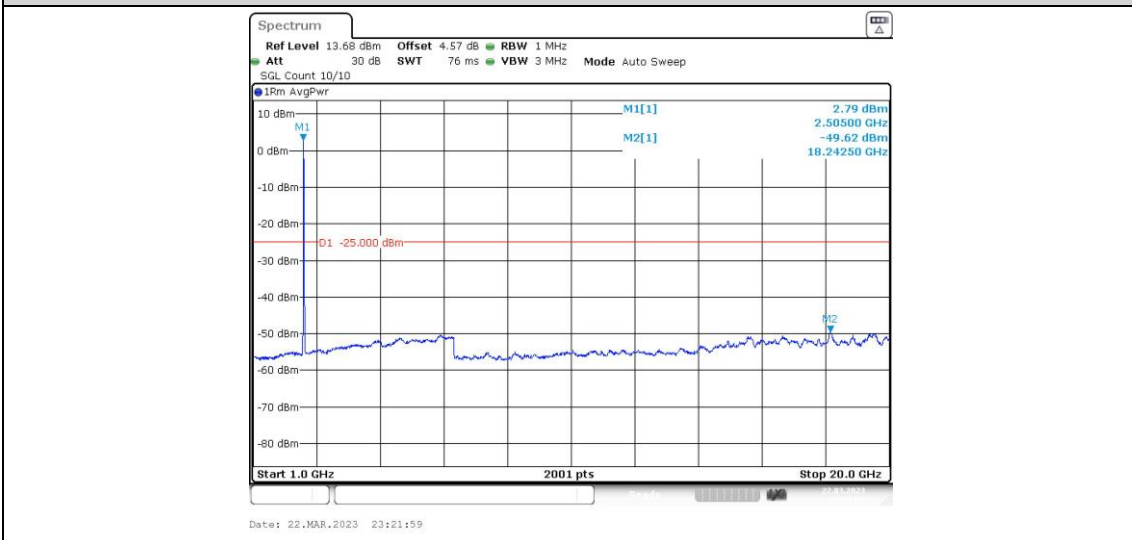

41-41-15MHz-10MHz-16QAM-16QAM-39725-39845-75RB#0-50RB#0-20000~27000MHz