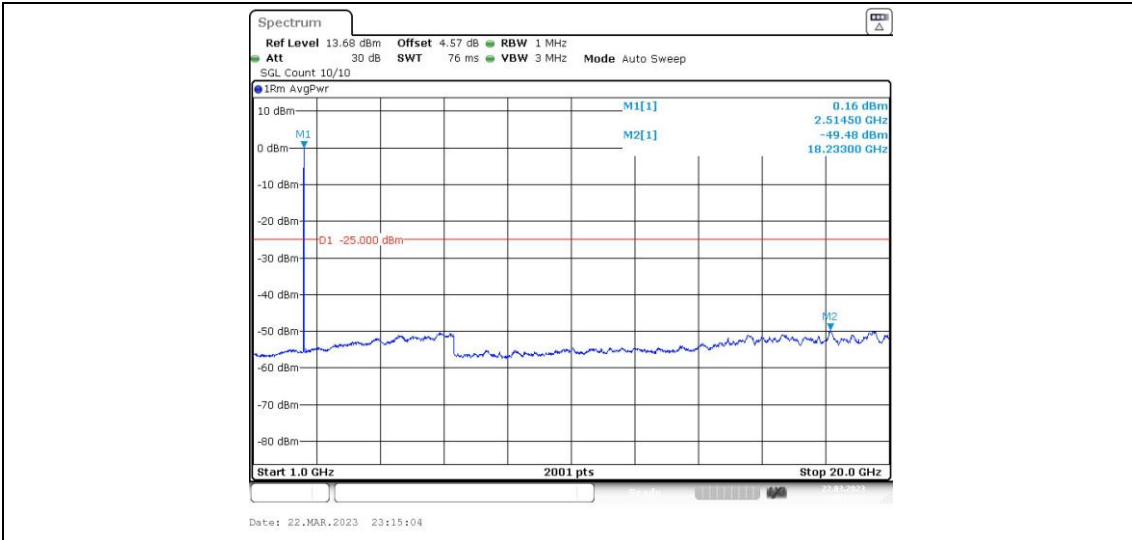

41-41-15MHz-10MHz-64QAM-64QAM-39725-39845-1RB#74-0RB#0-20000~27000MHz