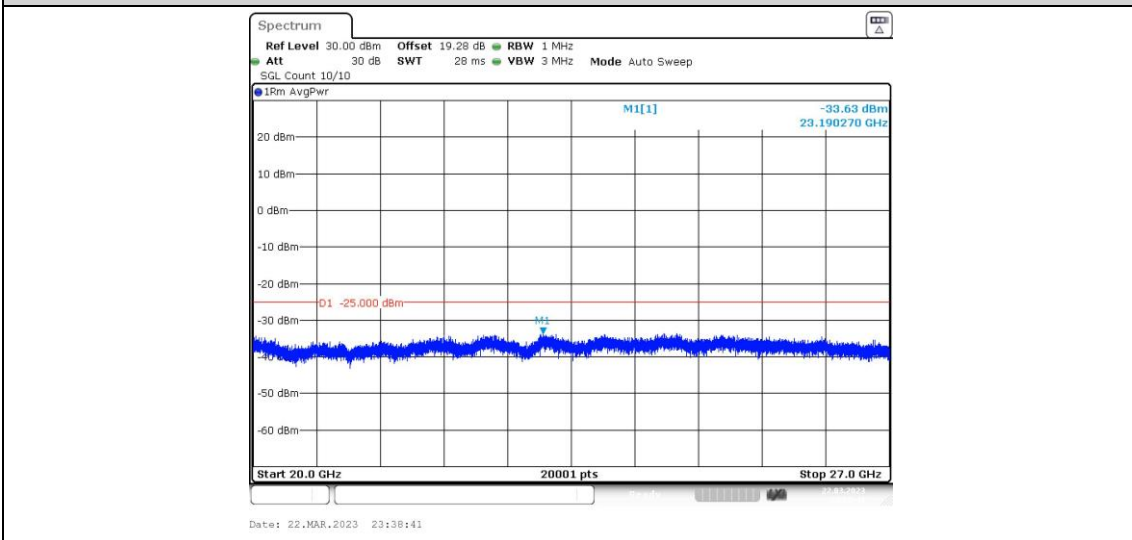

41-41-15MHz-10MHz-16QAM-16QAM-41417-41537-1RB#0-0RB#0-0.009~0.15MHz