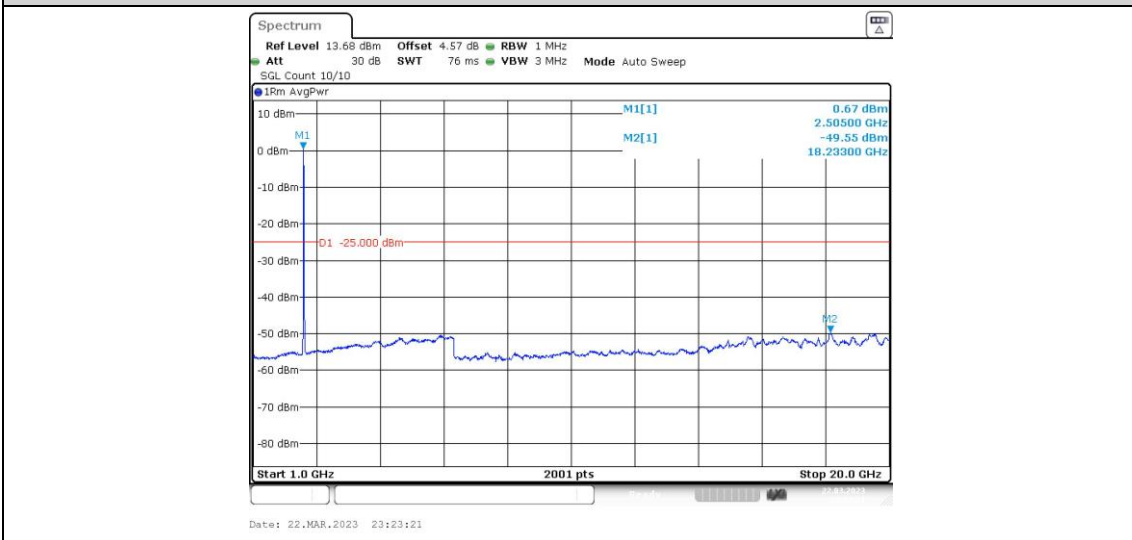

41-41-15MHz-10MHz-64QAM-64QAM-39725-39845-75RB#0-50RB#0-20000~27000MHz