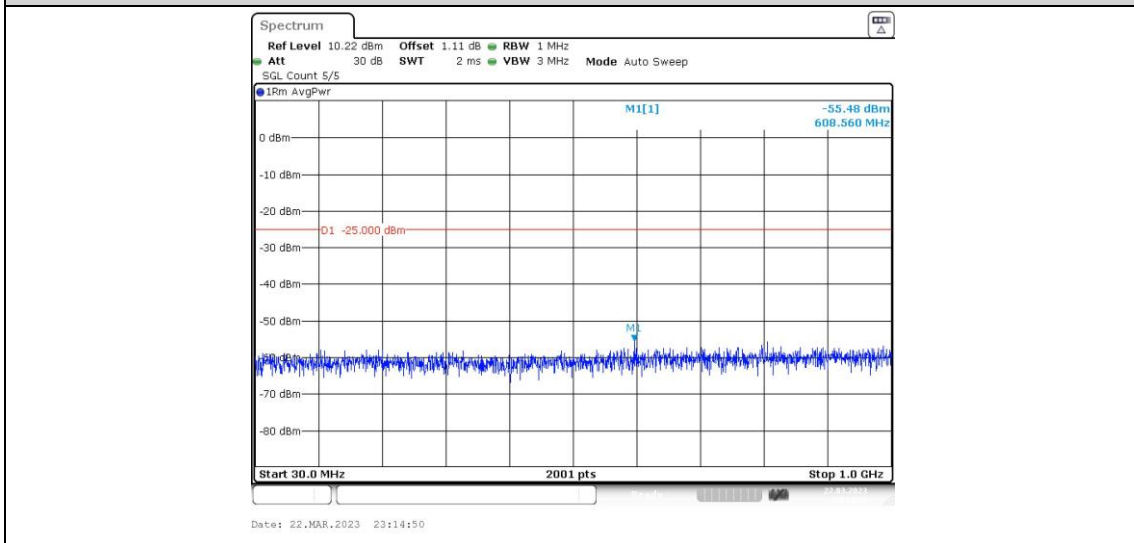

41-41-15MHz-10MHz-64QAM-64QAM-39725-39845-1RB#74-0RB#0-1000~20000MHz