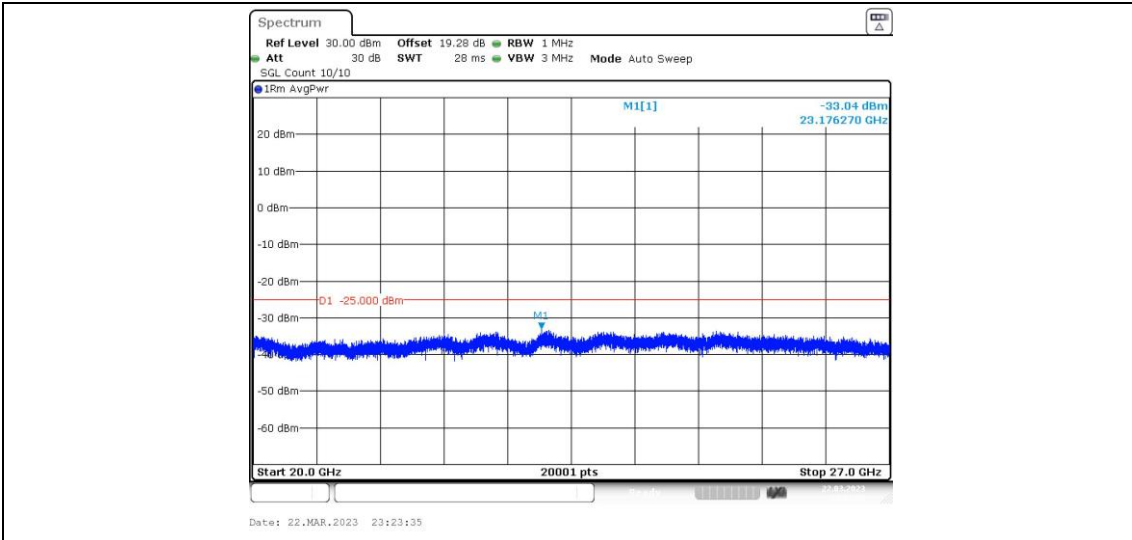

41-41-15MHz-10MHz-64QAM-64QAM-40571-40691-1RB#0-0RB#0-0.009~0.15MHz