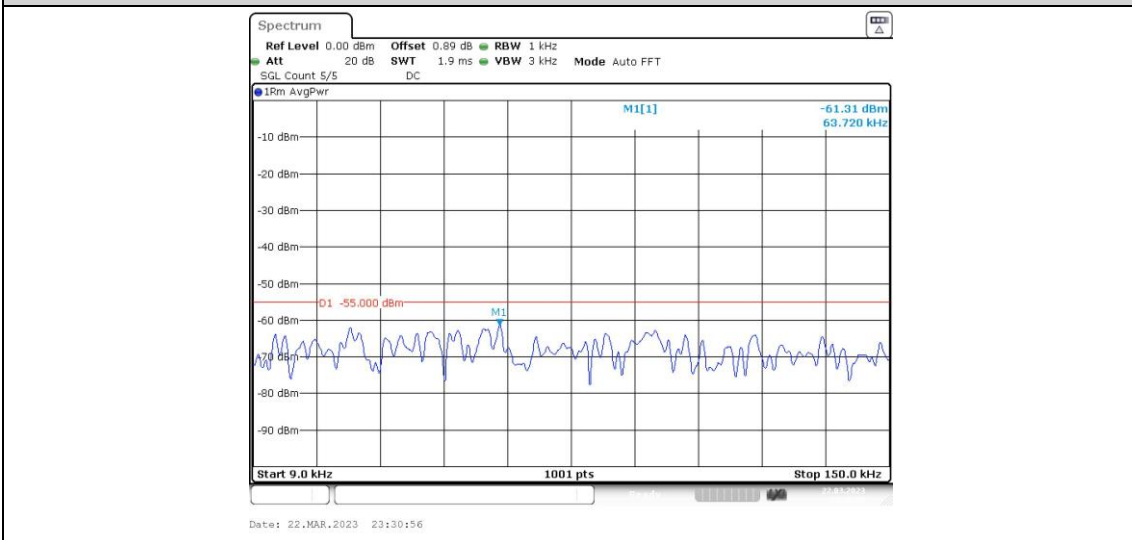

41-41-15MHz-10MHz-64QAM-64QAM-40571-40691-1RB#74-0RB#0-0.15~30MHz