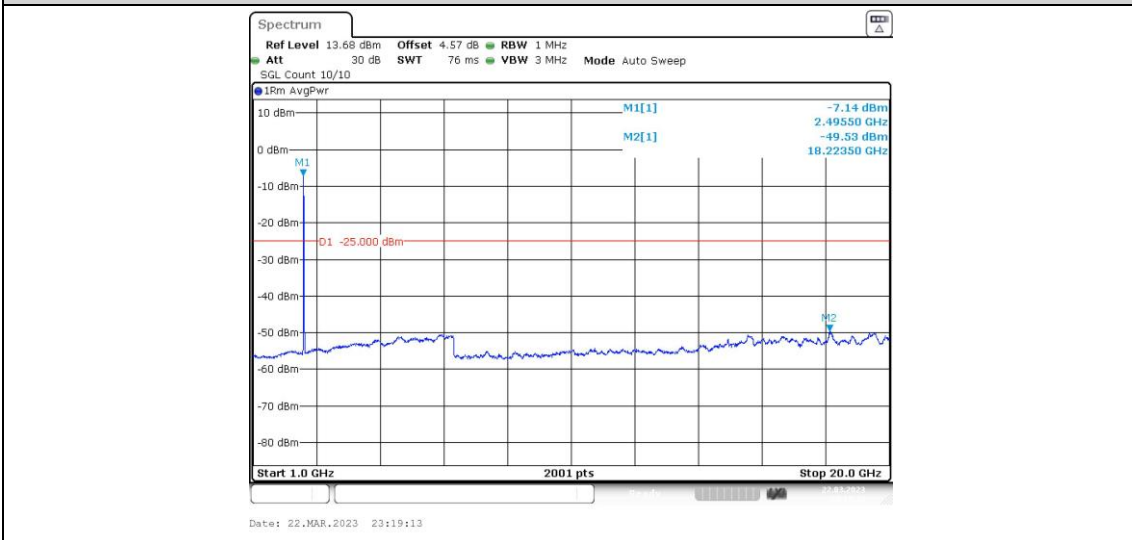

41-41-15MHz-10MHz-64QAM-64QAM-39725-39845-1RB#0-1RB#49-0.009~0.15MHz

41-41-15MHz-10MHz-64QAM-64QAM-39725-39845-1RB#0-1RB#49-0.15~30MHz

41-41-15MHz-10MHz-64QAM-64QAM-39725-39845-1RB#0-1RB#49-30~1000MHz

41-41-15MHz-10MHz-64QAM-64QAM-39725-39845-1RB#0-1RB#49-1000~20000MHz