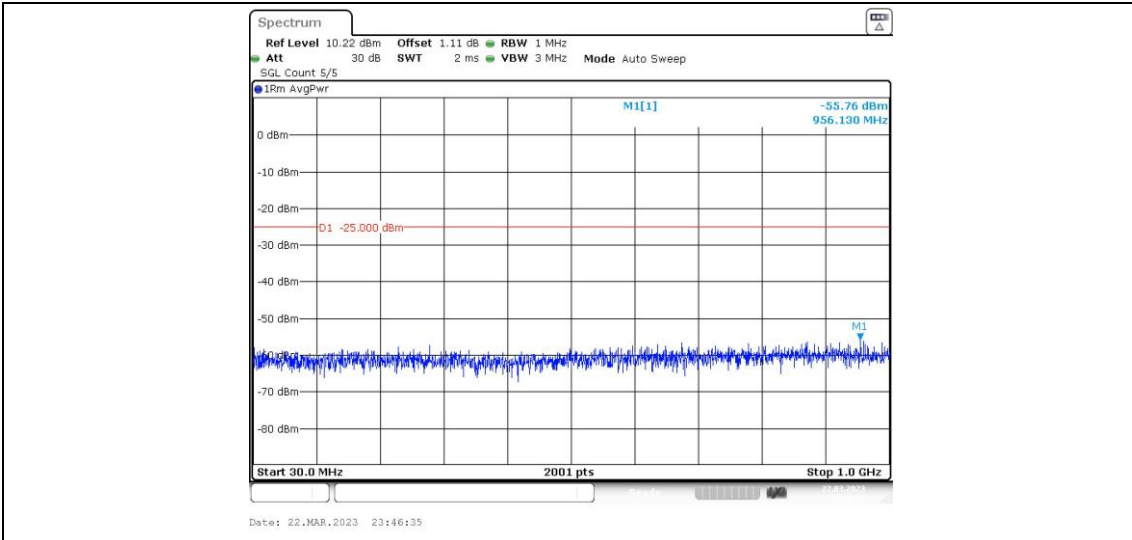

41-41-15MHz-10MHz-16QAM-16QAM-41417-41537-1RB#74-0RB#0-1000~20000MHz