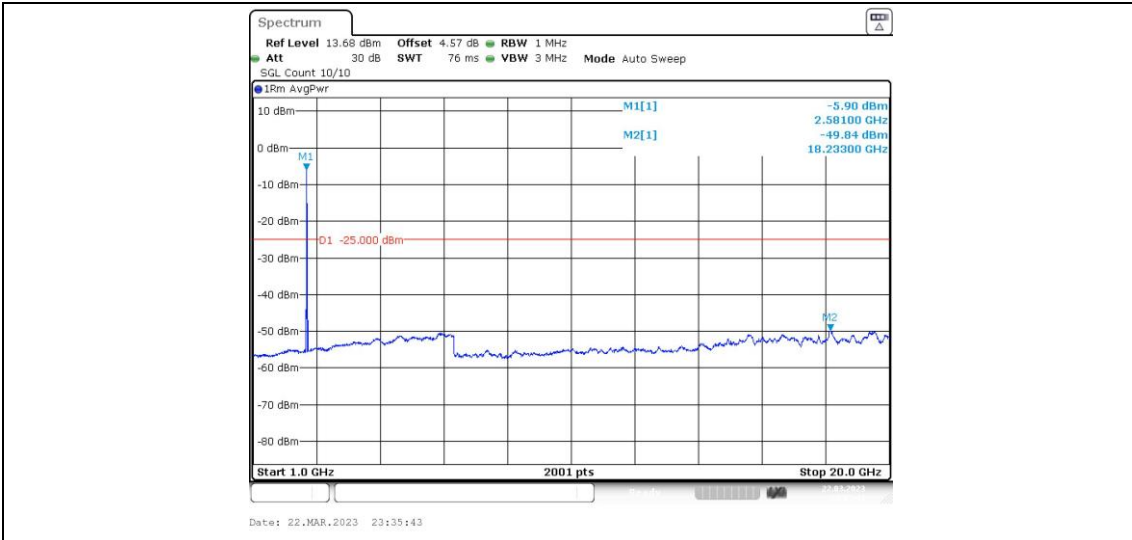

41-41-15MHz-10MHz-64QAM-64QAM-40571-40691-1RB#0-1RB#49-0.009~0.15MHz

41-41-15MHz-10MHz-64QAM-64QAM-40571-40691-1RB#0-1RB#49-0.15~30MHz

41-41-15MHz-10MHz-64QAM-64QAM-40571-40691-1RB#0-1RB#49-30~1000MHz

41-41-15MHz-10MHz-64QAM-64QAM-40571-40691-1RB#0-1RB#49-1000~20000MHz