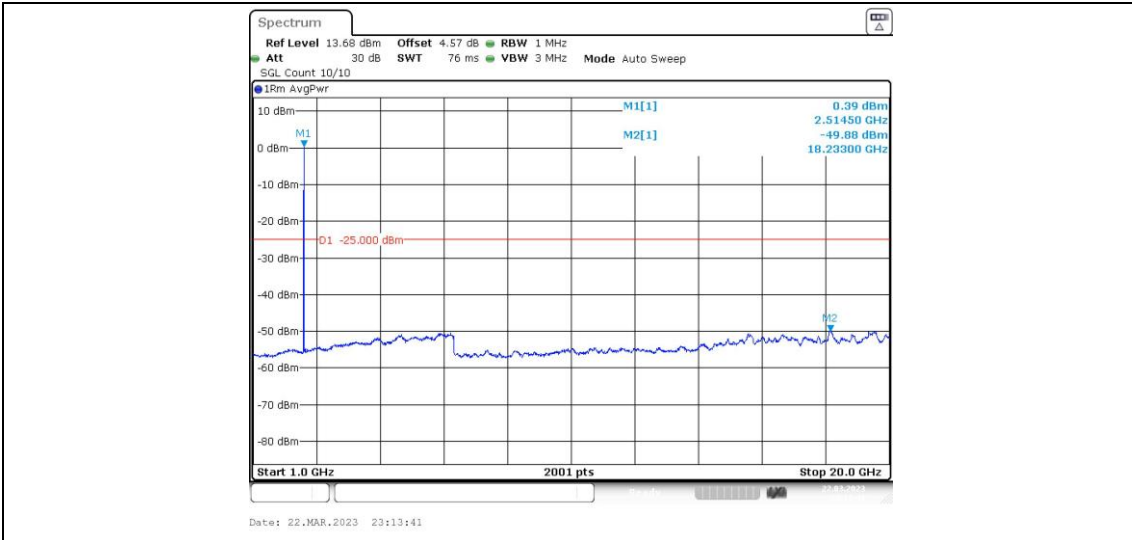

41-41-15MHz-10MHz-16QAM-16QAM-39725-39845-1RB#74-0RB#0-20000~27000MHz