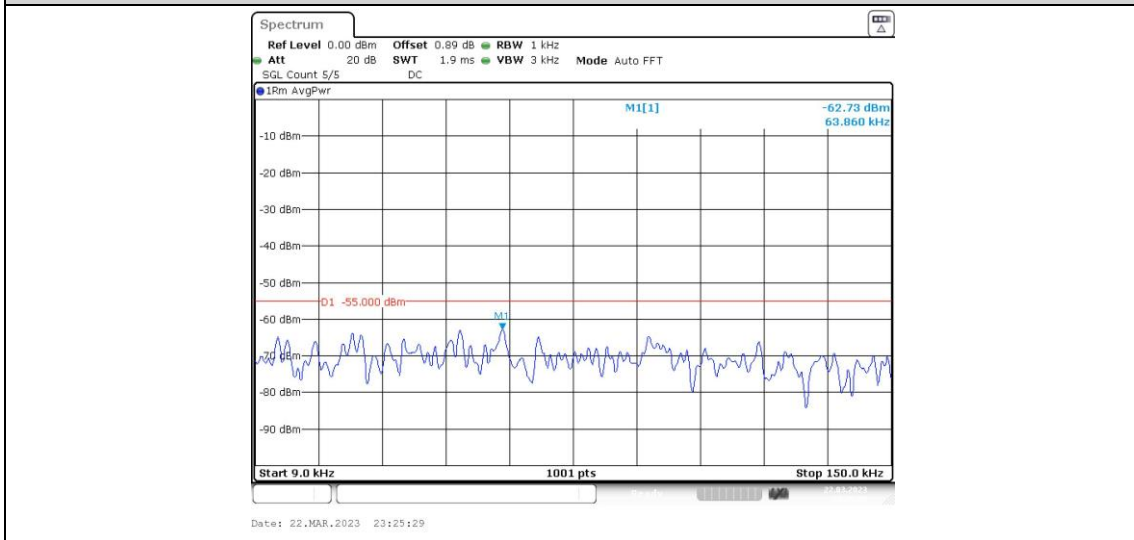

41-41-15MHz-10MHz-16QAM-16QAM-40571-40691-1RB#0-0RB#0-0.15~30MHz