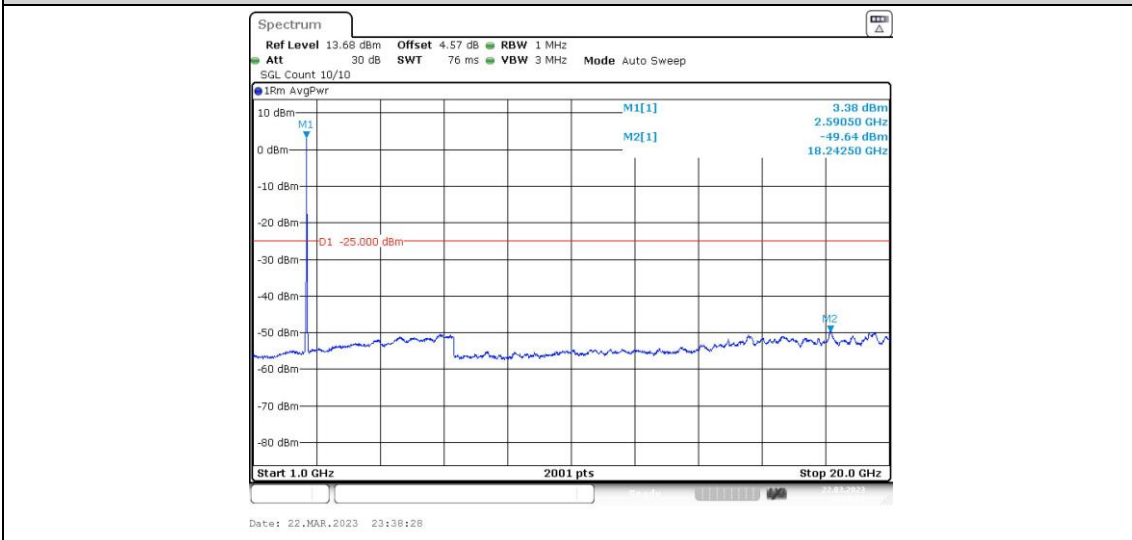

41-41-15MHz-10MHz-16QAM-16QAM-40571-40691-75RB#0-50RB#0-20000~27000MHz