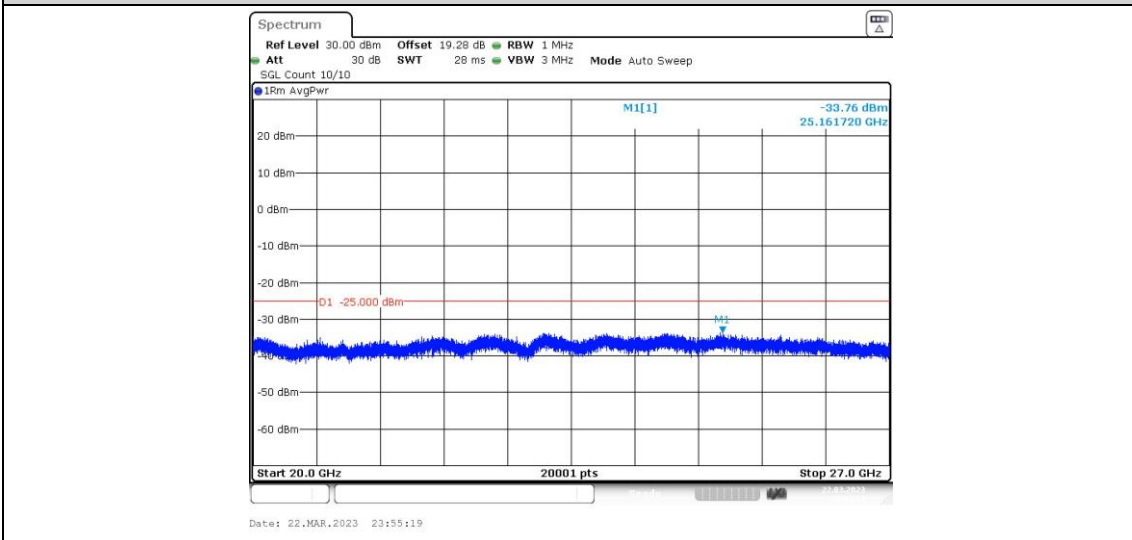

41-41-15MHz-10MHz-64QAM-64QAM-39725-39845-1RB#0-0RB#0-0.009~0.15MHz