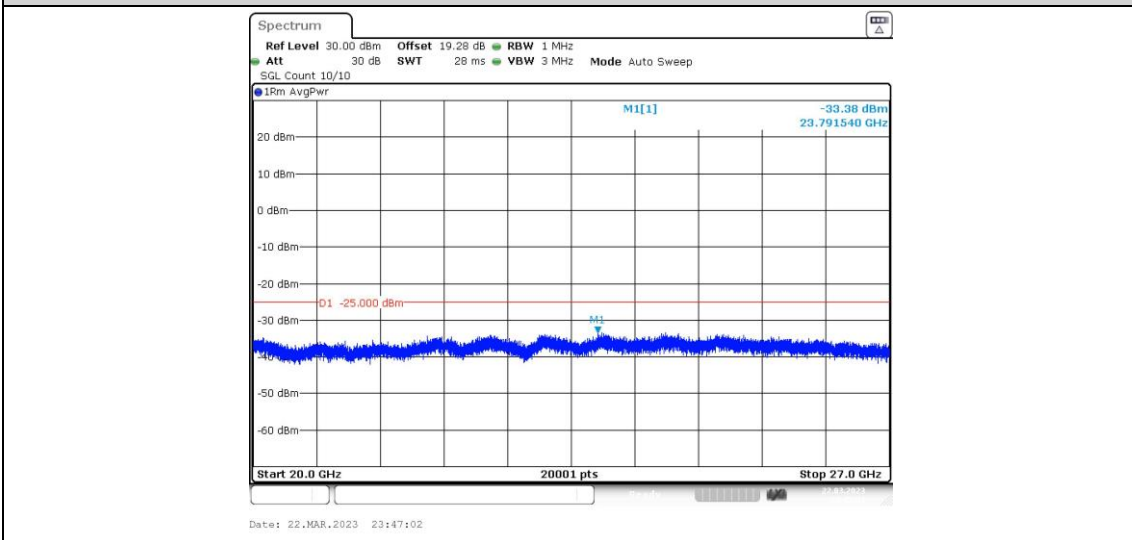

41-41-15MHz-10MHz-16QAM-16QAM-41417-41537-75RB#0-50RB#0-0.009~0.15MHz