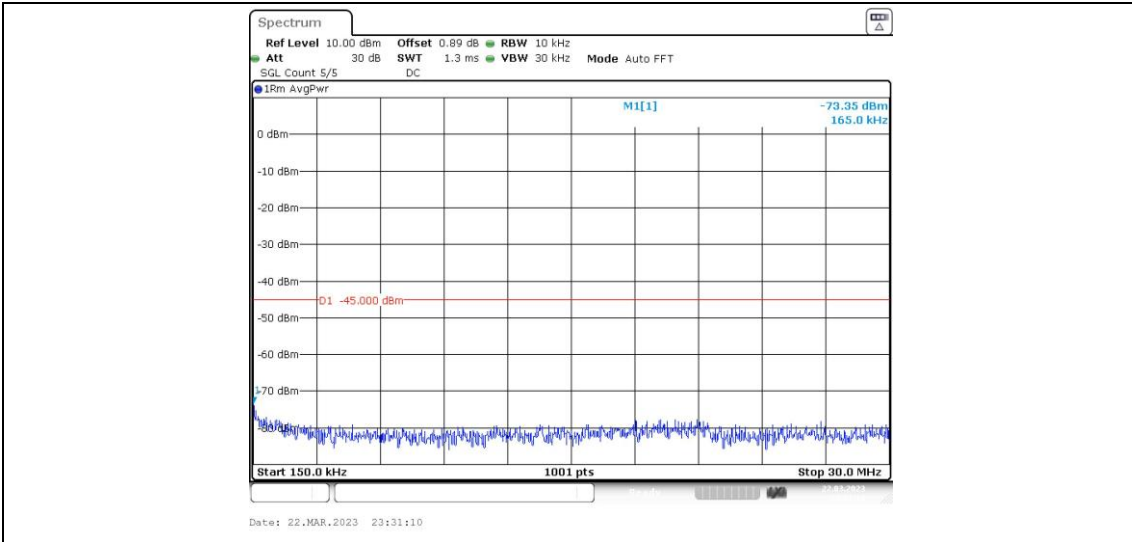

41-41-15MHz-10MHz-64QAM-64QAM-40571-40691-1RB#74-0RB#0-30~1000MHz