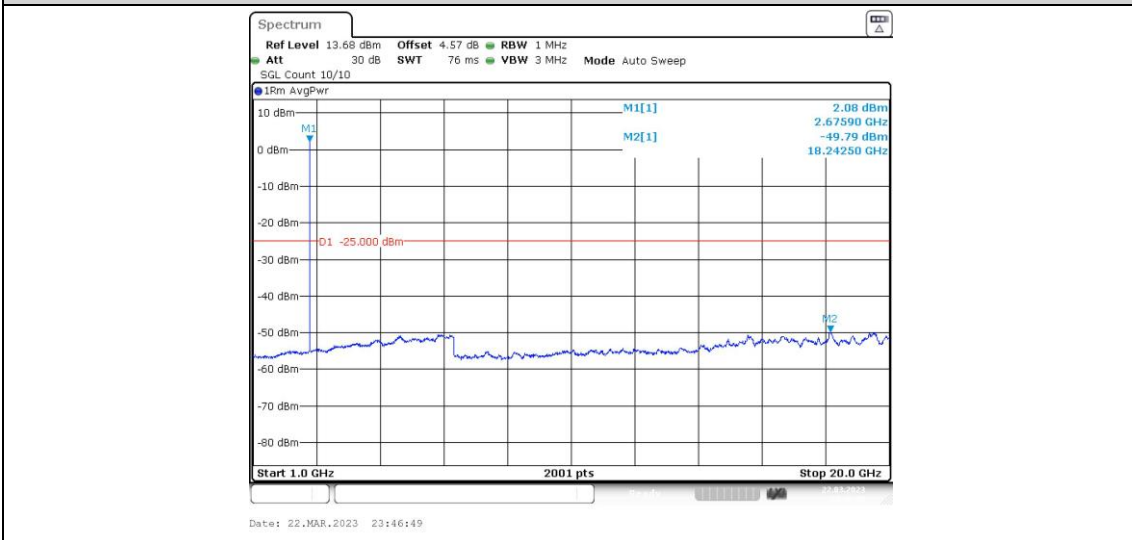

41-41-15MHz-10MHz-16QAM-16QAM-41417-41537-1RB#74-0RB#0-20000~27000MHz