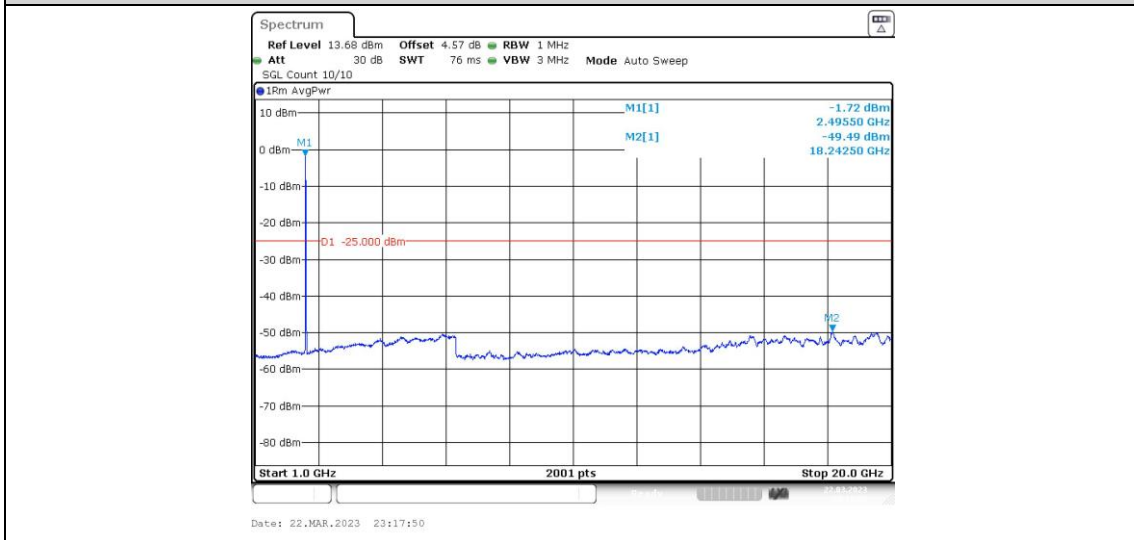

41-41-15MHz-10MHz-16QAM-16QAM-39725-39845-1RB#0-1RB#49-0.009~0.15MHz

41-41-15MHz-10MHz-16QAM-16QAM-39725-39845-1RB#0-1RB#49-0.15~30MHz

41-41-15MHz-10MHz-16QAM-16QAM-39725-39845-1RB#0-1RB#49-30~1000MHz

41-41-15MHz-10MHz-16QAM-16QAM-39725-39845-1RB#0-1RB#49-1000~20000MHz