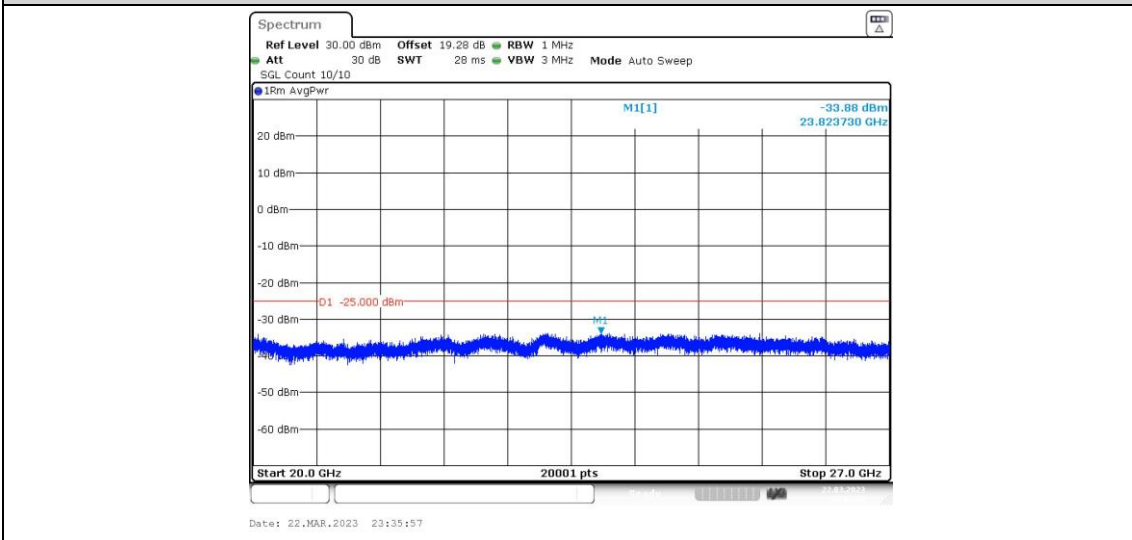

41-41-15MHz-10MHz-64QAM-64QAM-40571-40691-1RB#74-0RB#0-0.009~0.15MHz