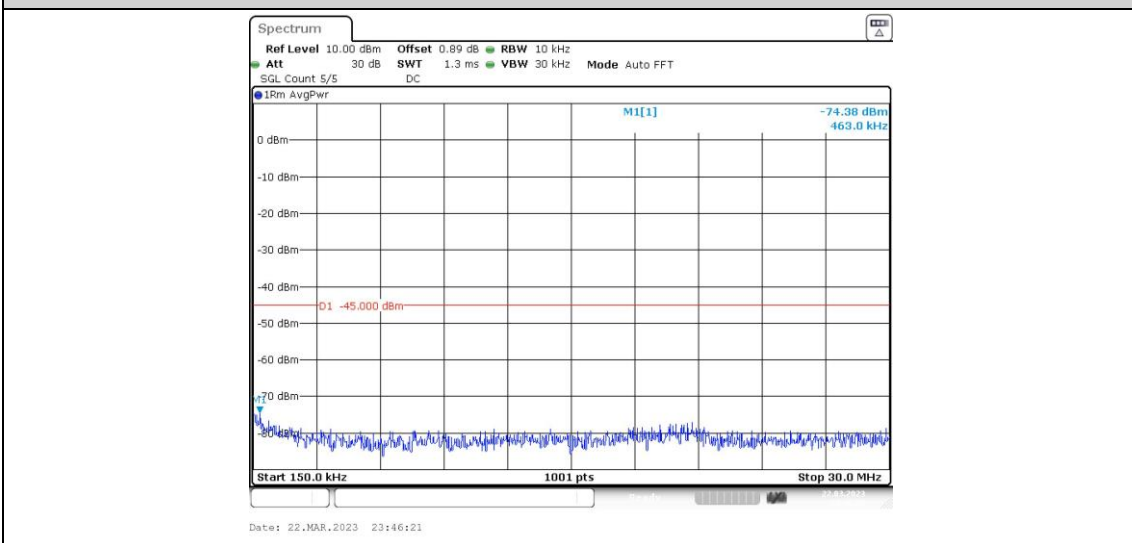

41-41-15MHz-10MHz-16QAM-16QAM-41417-41537-1RB#74-0RB#0-30~1000MHz