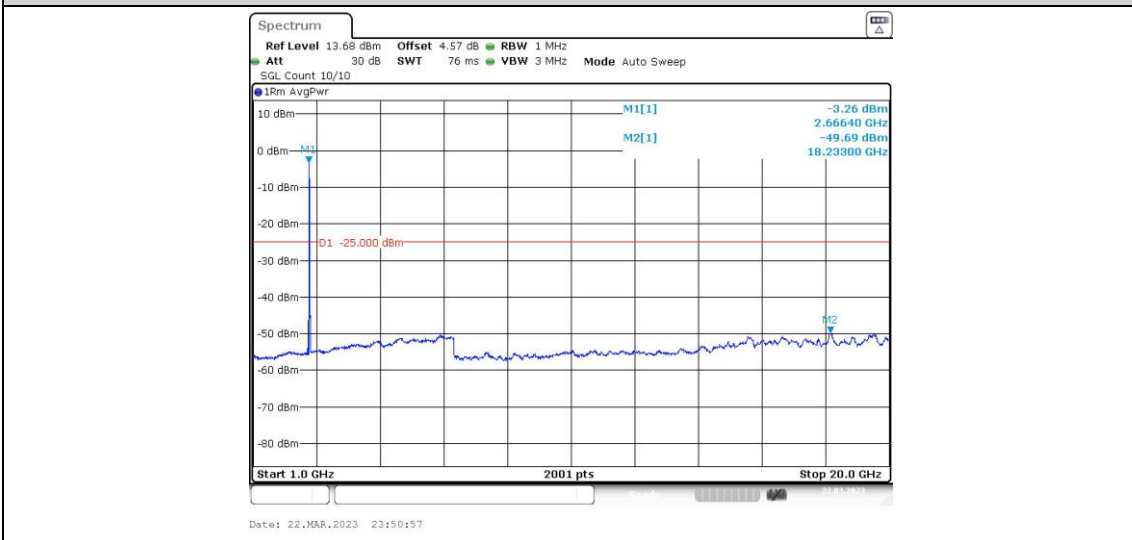

41-41-15MHz-10MHz-16QAM-16QAM-41417-41537-1RB#0-1RB#49-0.009~0.15MHz

41-41-15MHz-10MHz-16QAM-16QAM-41417-41537-1RB#0-1RB#49-0.15~30MHz

41-41-15MHz-10MHz-16QAM-16QAM-41417-41537-1RB#0-1RB#49-30~1000MHz

41-41-15MHz-10MHz-16QAM-16QAM-41417-41537-1RB#0-1RB#49-1000~20000MHz