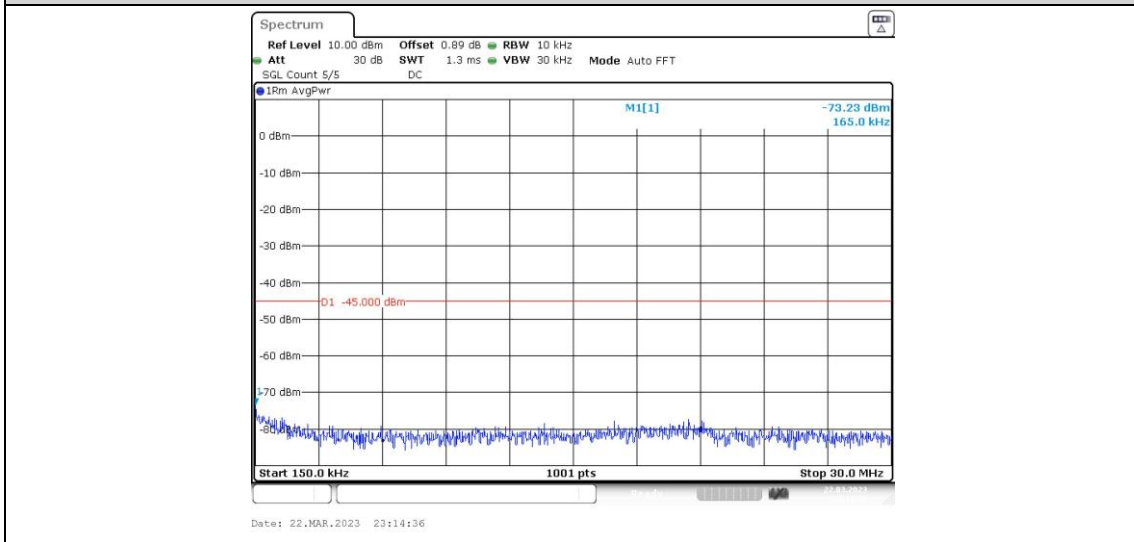

41-41-15MHz-10MHz-64QAM-64QAM-39725-39845-1RB#74-0RB#0-30~1000MHz