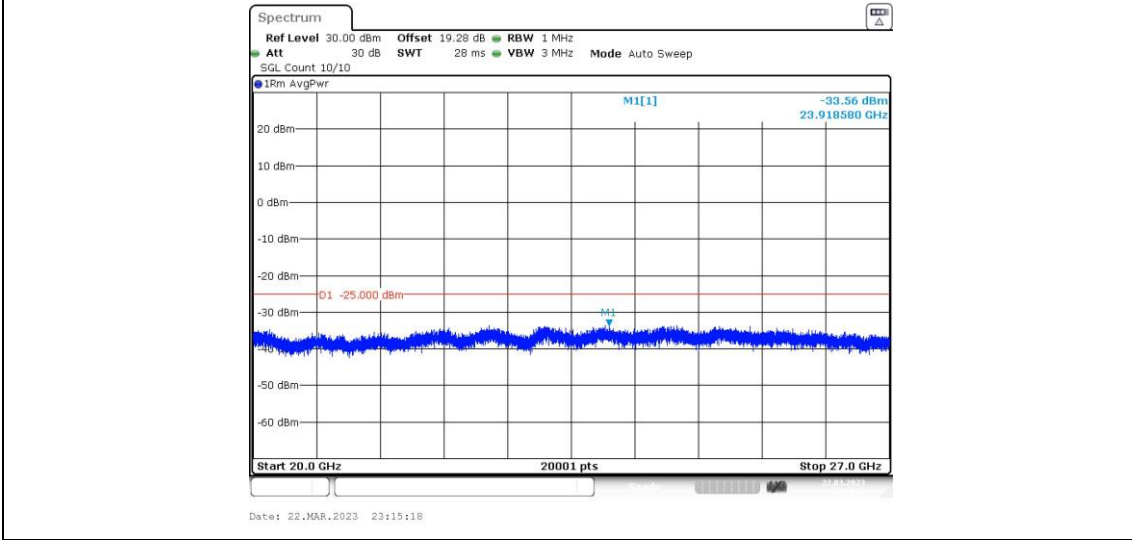

41-41-15MHz-10MHz-64QAM-64QAM-39725-39845-75RB#0-50RB#0-0.009~0.15MHz