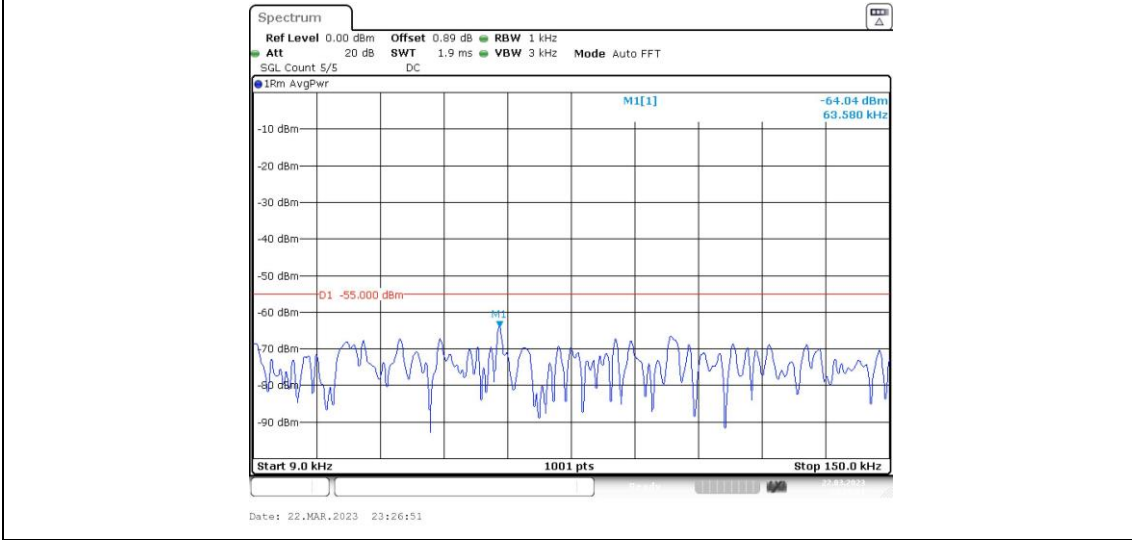

41-41-15MHz-10MHz-64QAM-64QAM-40571-40691-1RB#0-0RB#0-0.15~30MHz