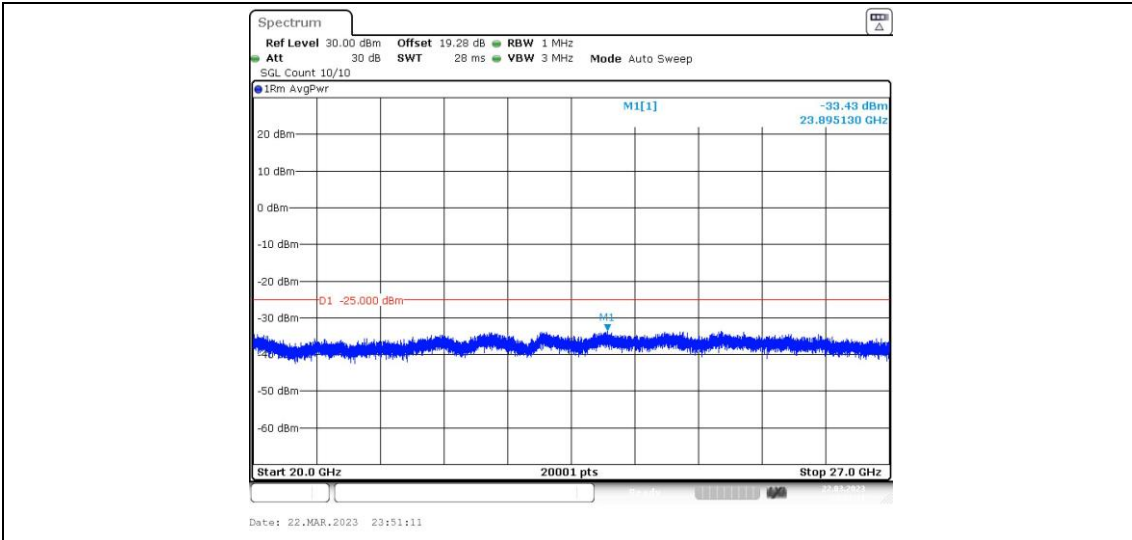

41-41-15MHz-10MHz-16QAM-16QAM-41417-41537-1RB#74-0RB#0-0.009~0.15MHz