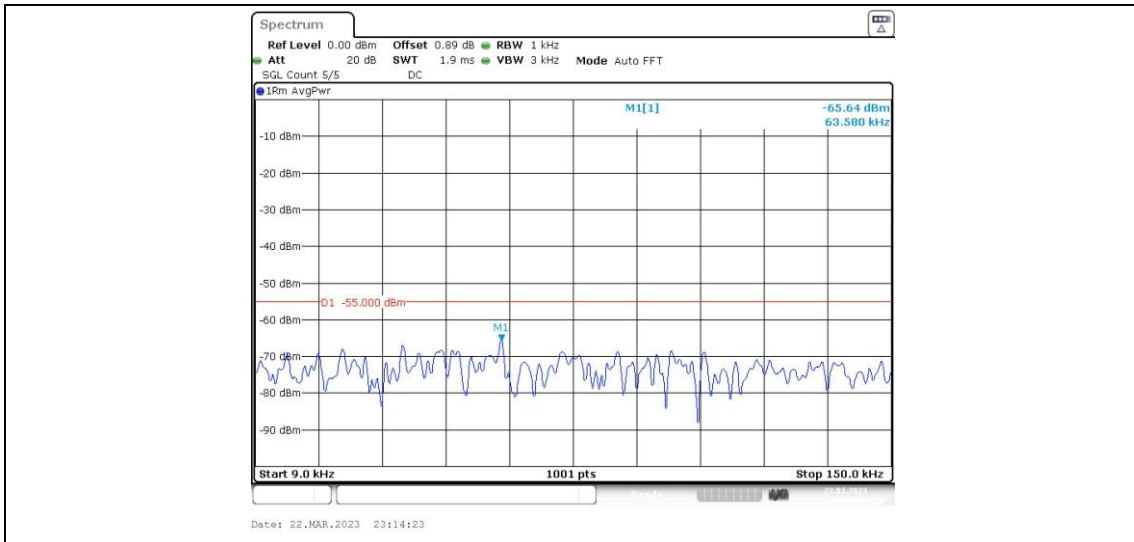

41-41-15MHz-10MHz-64QAM-64QAM-39725-39845-1RB#74-0RB#0-0.15~30MHz