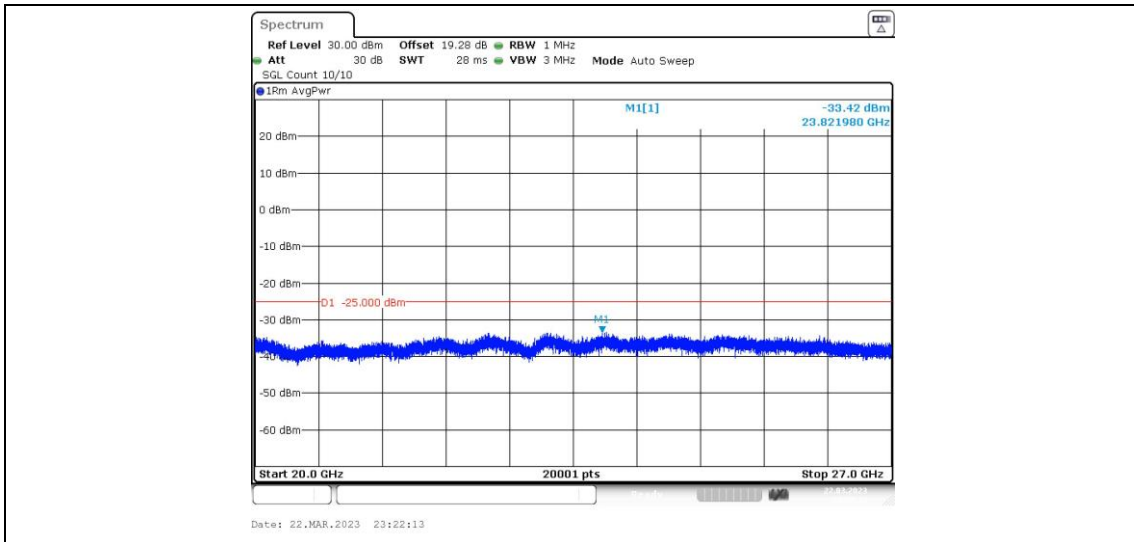

41-41-15MHz-10MHz-16QAM-16QAM-40571-40691-1RB#0-0RB#0-0.009~0.15MHz