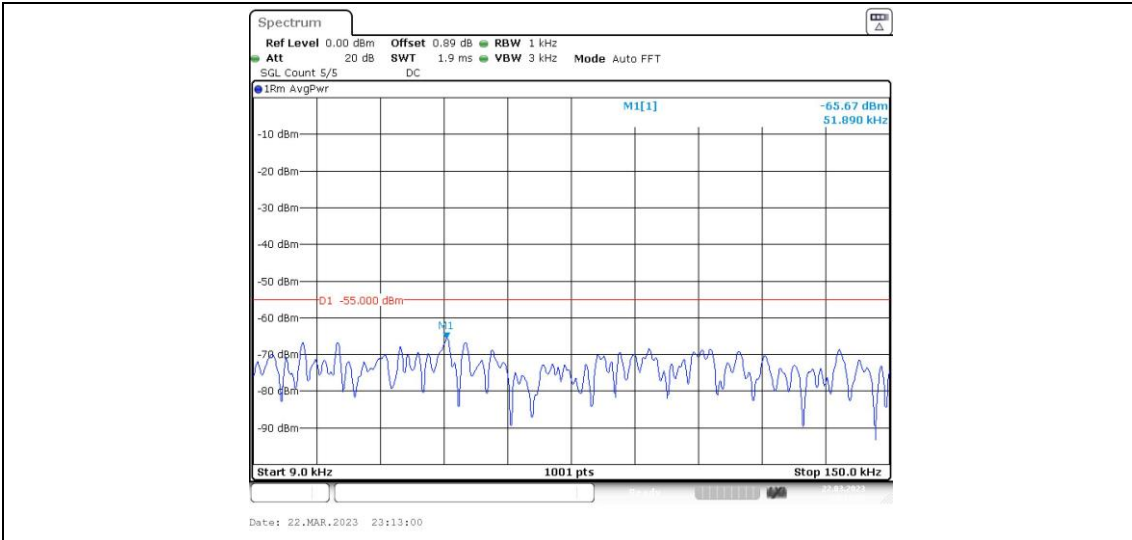

41-41-15MHz-10MHz-16QAM-16QAM-39725-39845-1RB#74-0RB#0-0.15~30MHz