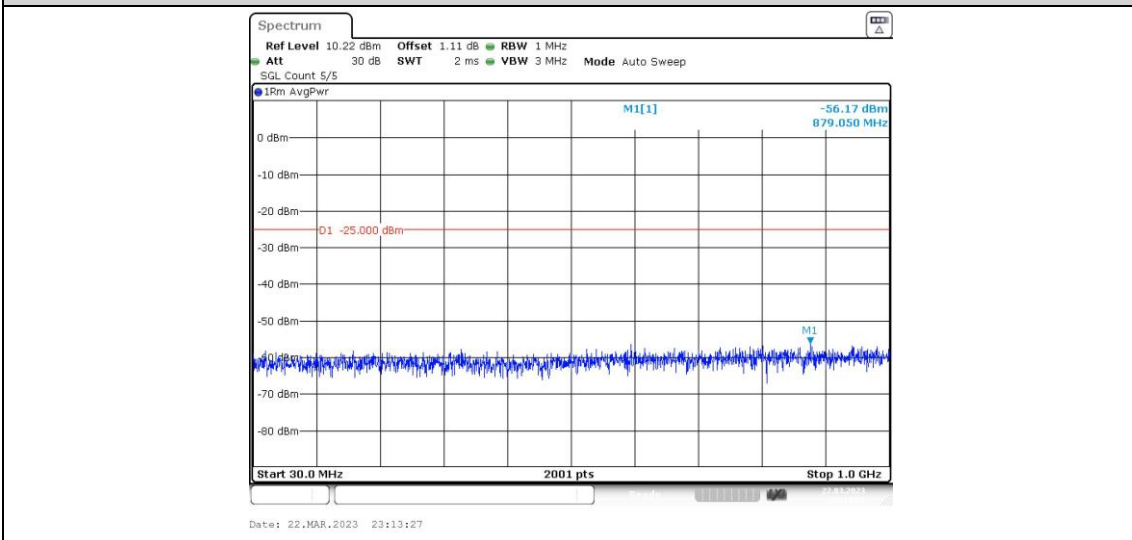

41-41-15MHz-10MHz-16QAM-16QAM-39725-39845-1RB#74-0RB#0-1000~20000MHz