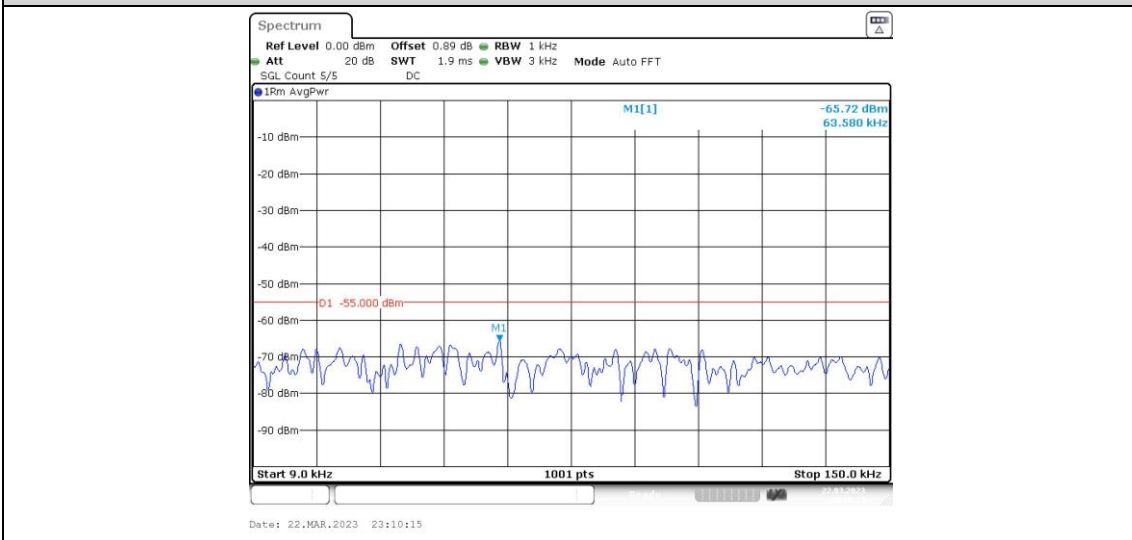

41-41-15MHz-10MHz-64QAM-64QAM-39725-39845-1RB#0-0RB#0-0.15~30MHz