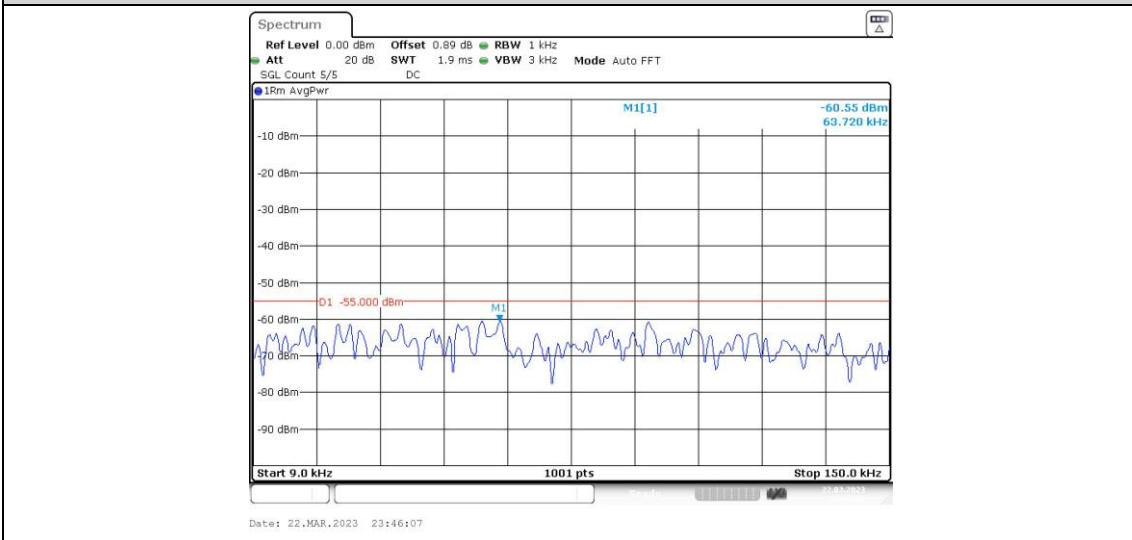

41-41-15MHz-10MHz-16QAM-16QAM-41417-41537-1RB#74-0RB#0-0.15~30MHz