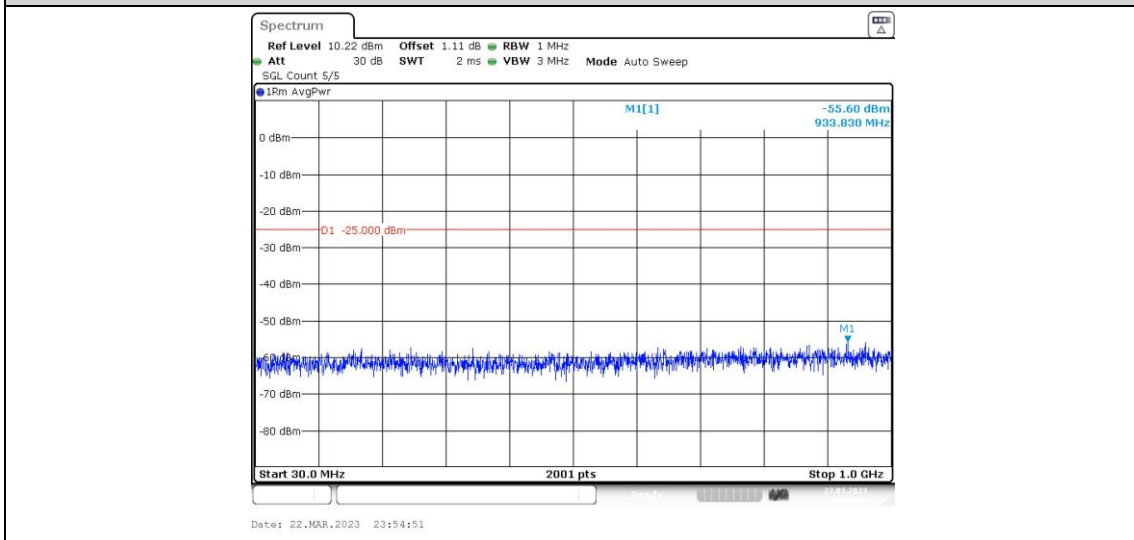

41-41-15MHz-10MHz-16QAM-16QAM-41417-41537-75RB#0-50RB#0-0.009~0.15MHz

41-41-15MHz-10MHz-16QAM-16QAM-41417-41537-75RB#0-50RB#0-0.15~30MHz

41-41-15MHz-10MHz-16QAM-16QAM-41417-41537-75RB#0-50RB#0-30~1000MHz