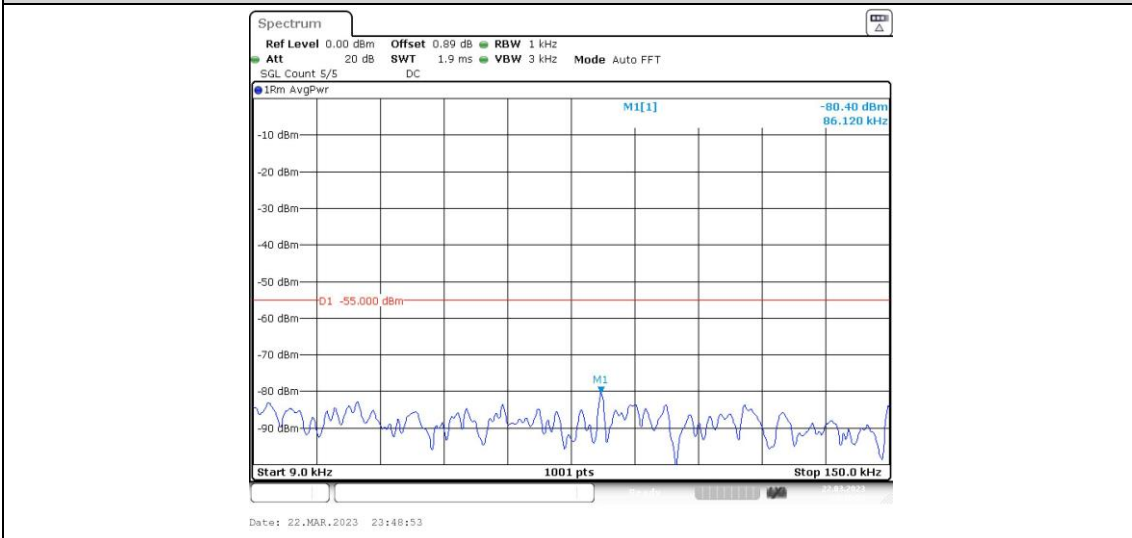

41-41-15MHz-10MHz-QPSK-QPSK-41417-41537-1RB#0-1RB#49-0.15~30MHz