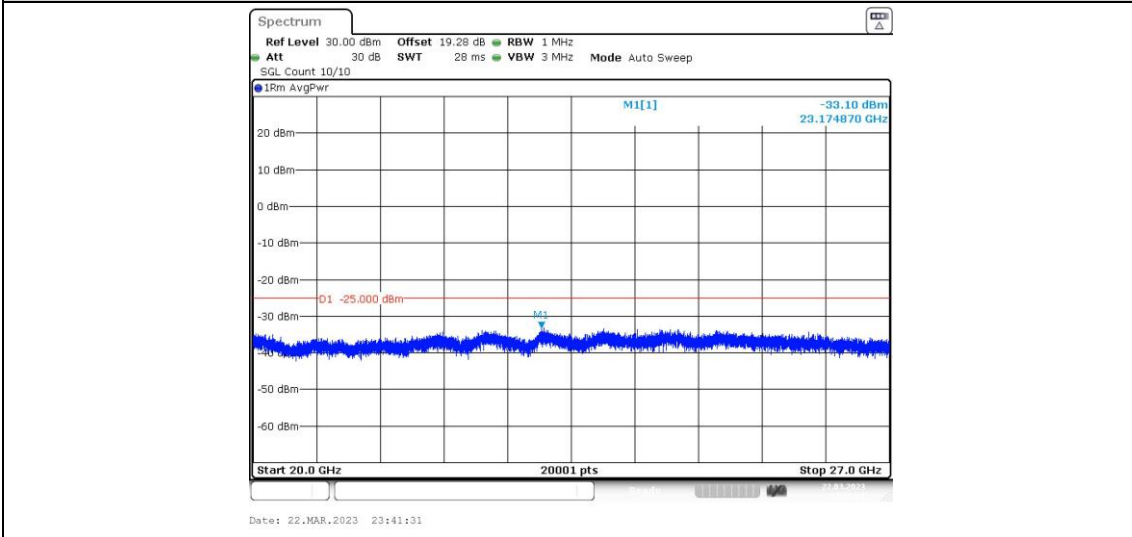

41-41-15MHz-10MHz-QPSK-QPSK-41417-41537-1RB#0-1RB#49-0.009~0.15MHz