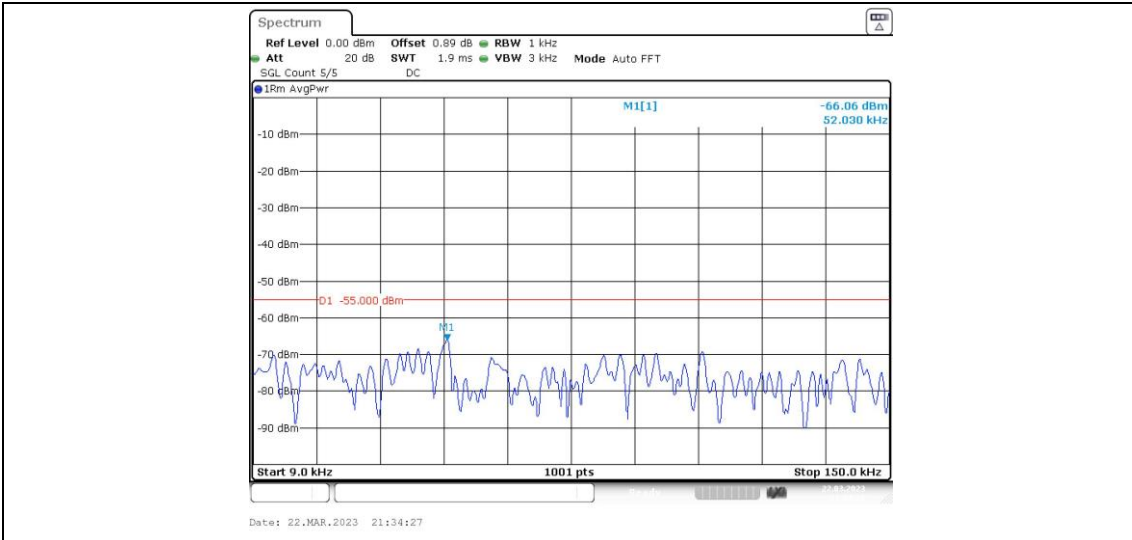

41-41-10MHz-15MHz-64QAM-64QAM-39703-39823-1RB#49-0RB#0-0.15~30MHz