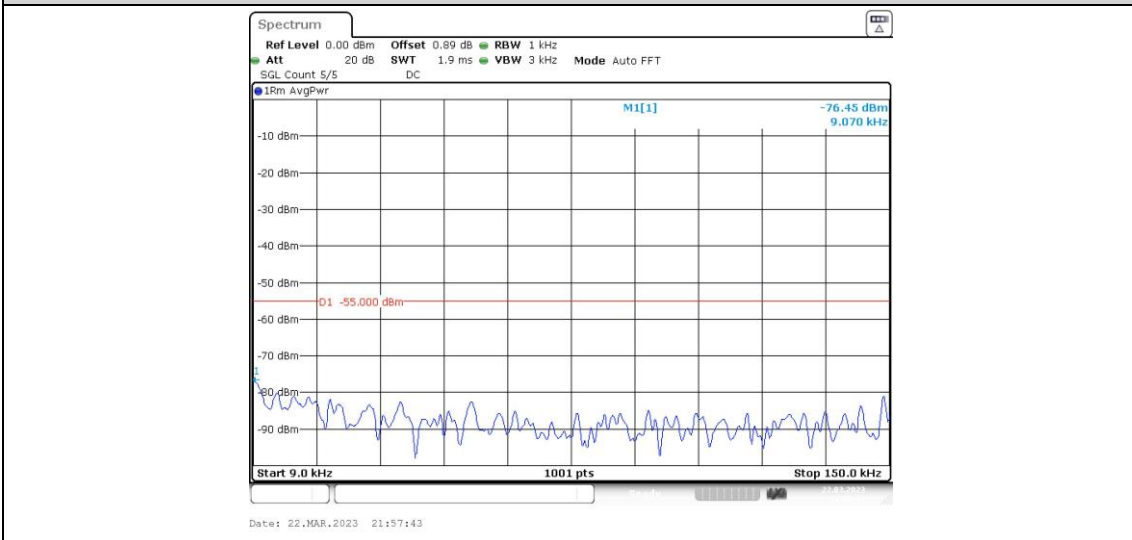

41-41-10MHz-15MHz-16QAM-16QAM-40549-40669-50RB#0-75RB#0-0.009~0.15MHz

41-41-10MHz-15MHz-16QAM-16QAM-40549-40669-50RB#0-75RB#0-0.15~30MHz

41-41-10MHz-15MHz-16QAM-16QAM-40549-40669-50RB#0-75RB#0-30~1000MHz