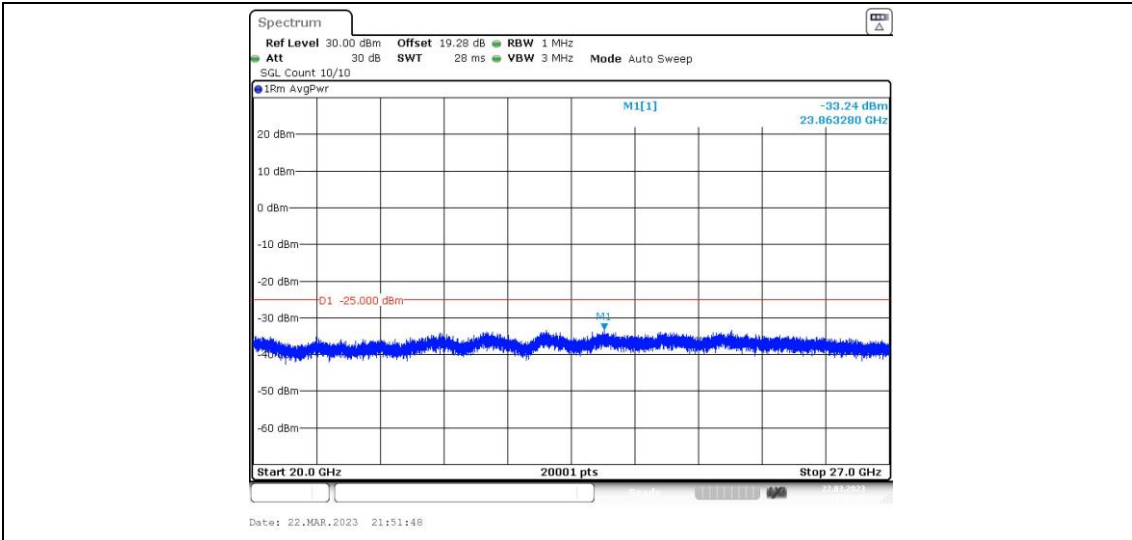

41-41-10MHz-15MHz-64QAM-64QAM-40549-40669-50RB#0-75RB#0-0.009~0.15MHz