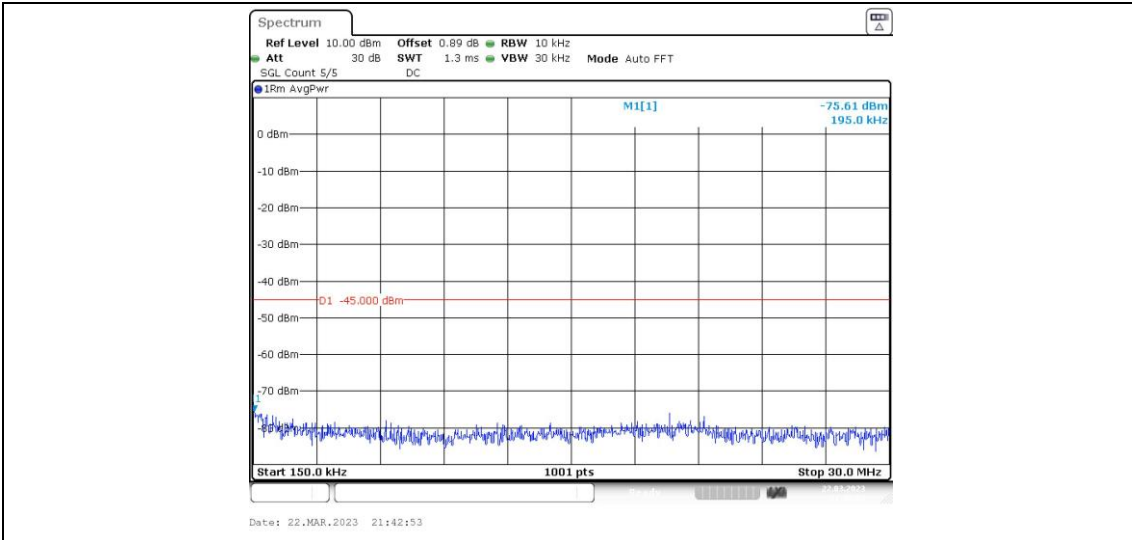

41-41-10MHz-15MHz-64QAM-64QAM-39703-39823-50RB#0-75RB#0-30~1000MHz