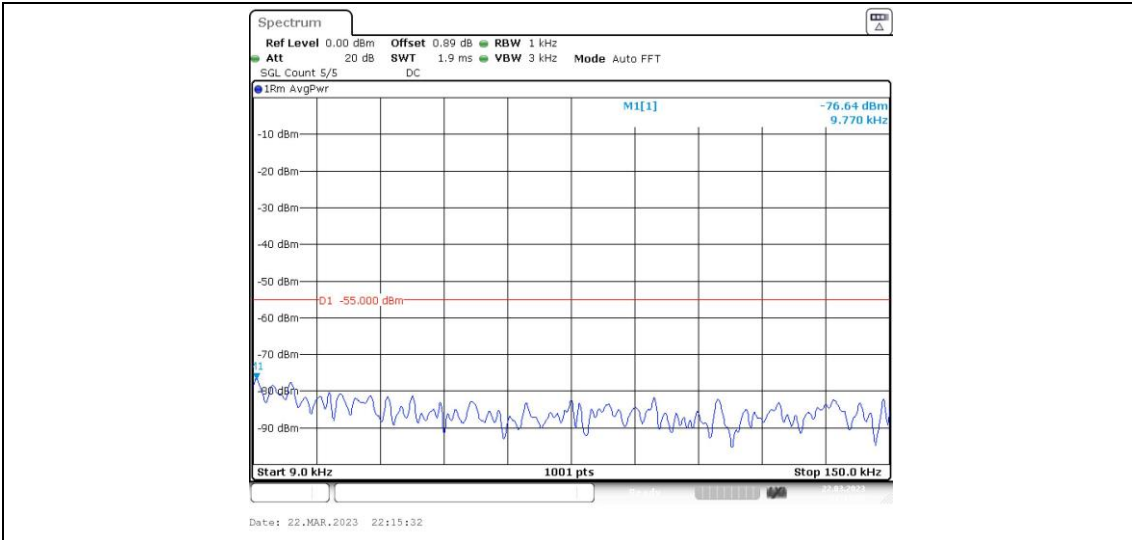

41-41-10MHz-15MHz-64QAM-64QAM-41395-41515-50RB#0-75RB#0-0.15~30MHz