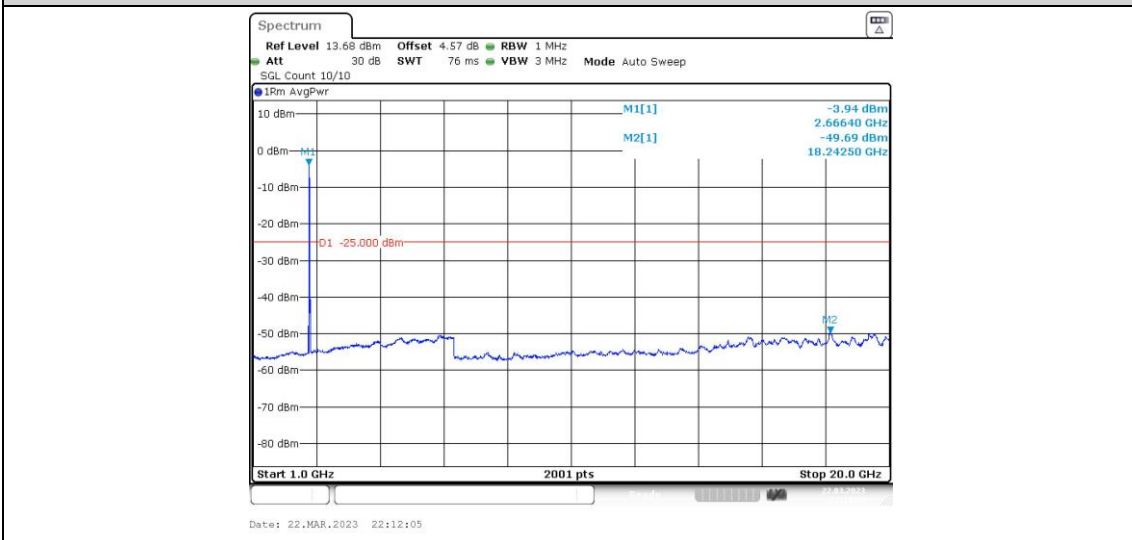

41-41-10MHz-15MHz-64QAM-64QAM-41395-41515-1RB#0-1RB#74-0.009~0.15MHz

41-41-10MHz-15MHz-64QAM-64QAM-41395-41515-1RB#0-1RB#74-0.15~30MHz

41-41-10MHz-15MHz-64QAM-64QAM-41395-41515-1RB#0-1RB#74-30~1000MHz

41-41-10MHz-15MHz-64QAM-64QAM-41395-41515-1RB#0-1RB#74-1000~20000MHz