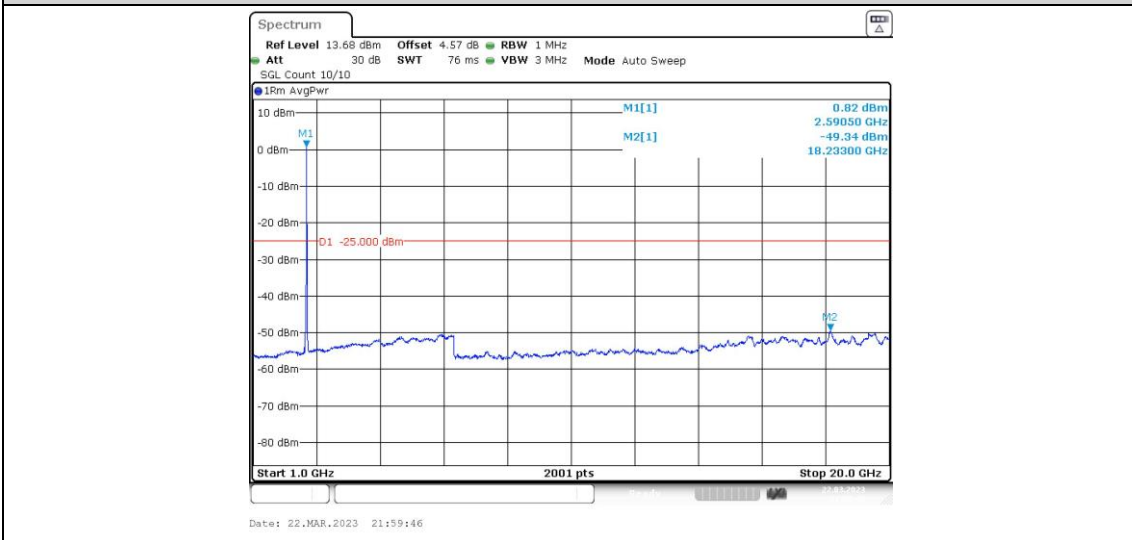

41-41-10MHz-15MHz-64QAM-64QAM-40549-40669-50RB#0-75RB#0-20000~27000MHz