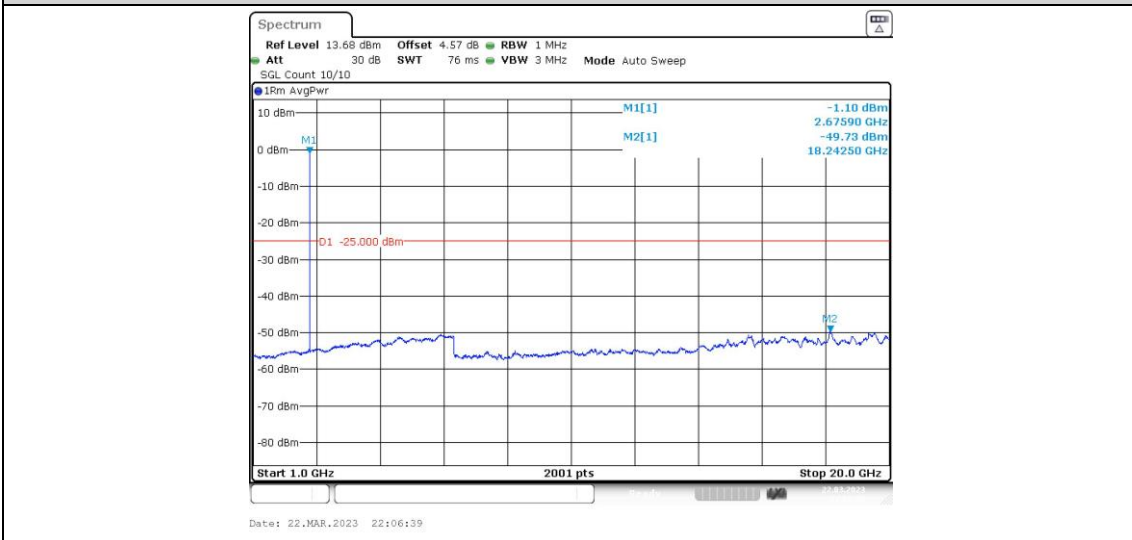

41-41-10MHz-15MHz-16QAM-16QAM-41395-41515-1RB#49-0RB#0-20000~27000MHz