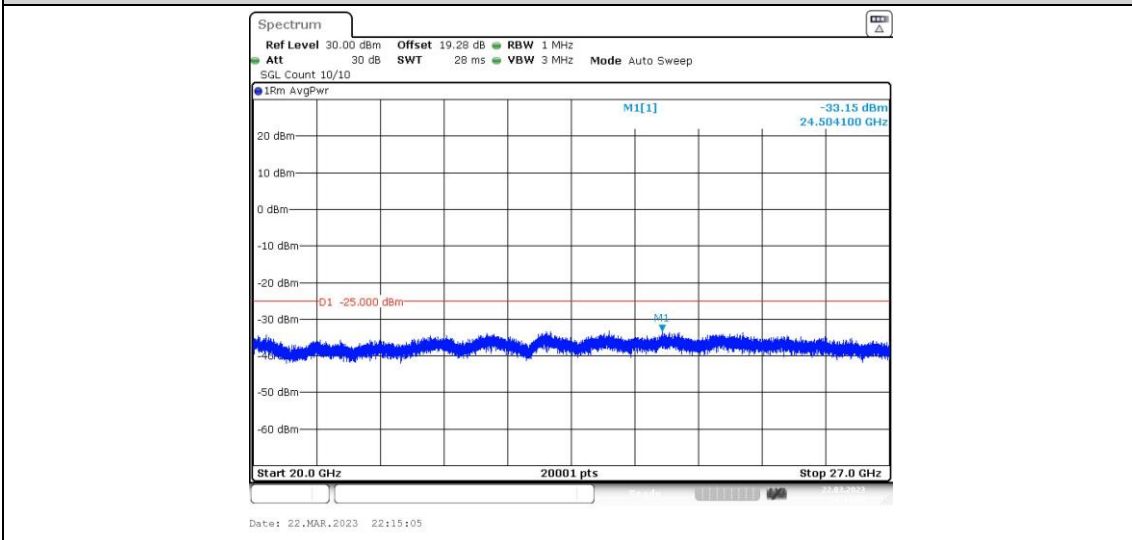

41-41-10MHz-15MHz-64QAM-64QAM-39703-39823-1RB#0-0RB#0-0.009~0.15MHz