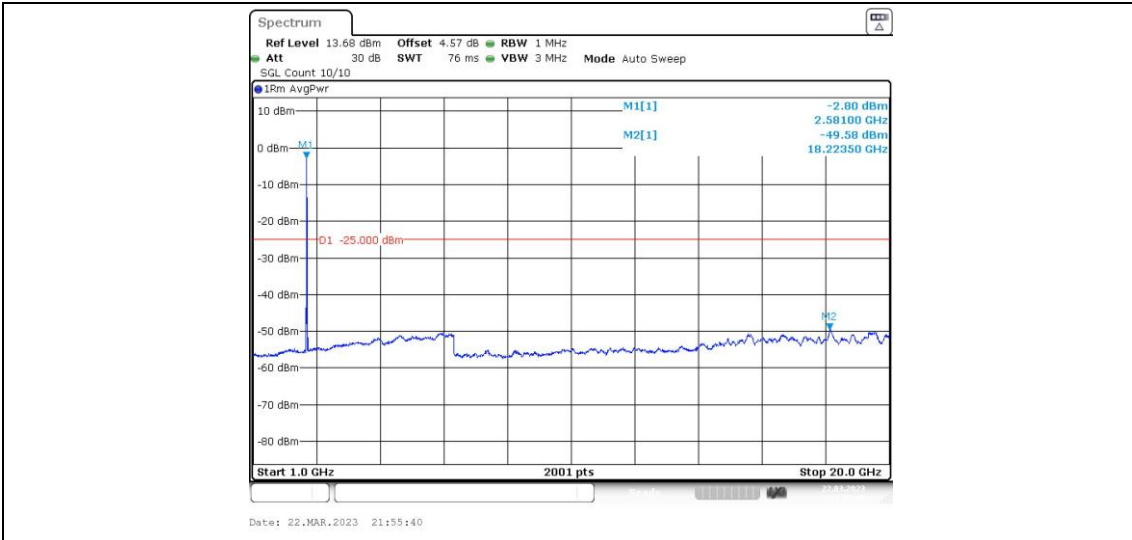

41-41-10MHz-15MHz-64QAM-64QAM-40549-40669-1RB#0-1RB#74-0.009~0.15MHz

41-41-10MHz-15MHz-64QAM-64QAM-40549-40669-1RB#0-1RB#74-0.15~30MHz

41-41-10MHz-15MHz-64QAM-64QAM-40549-40669-1RB#0-1RB#74-30~1000MHz

41-41-10MHz-15MHz-64QAM-64QAM-40549-40669-1RB#0-1RB#74-1000~20000MHz