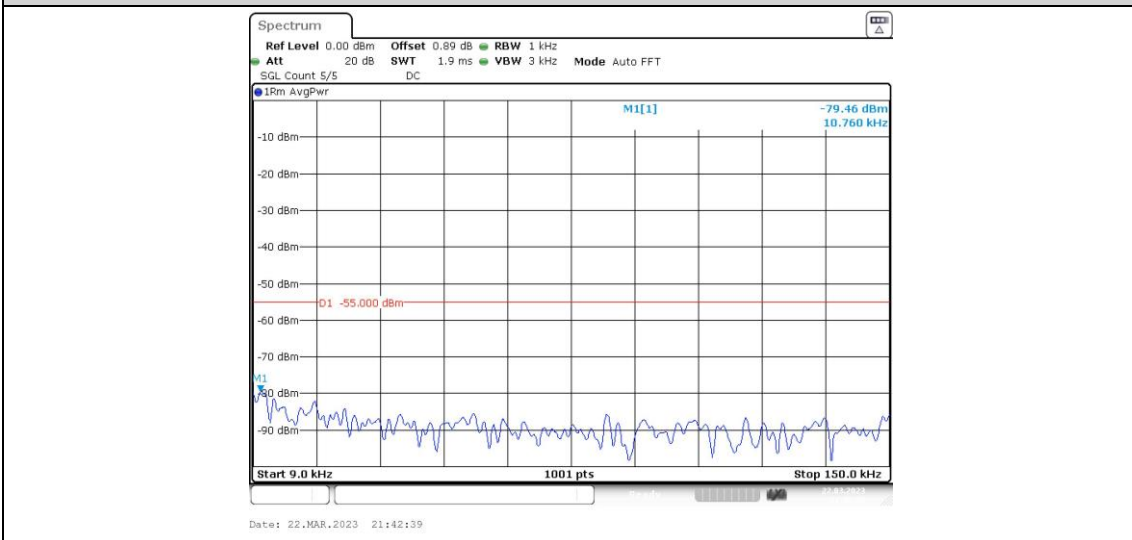

41-41-10MHz-15MHz-64QAM-64QAM-39703-39823-50RB#0-75RB#0-0.15~30MHz