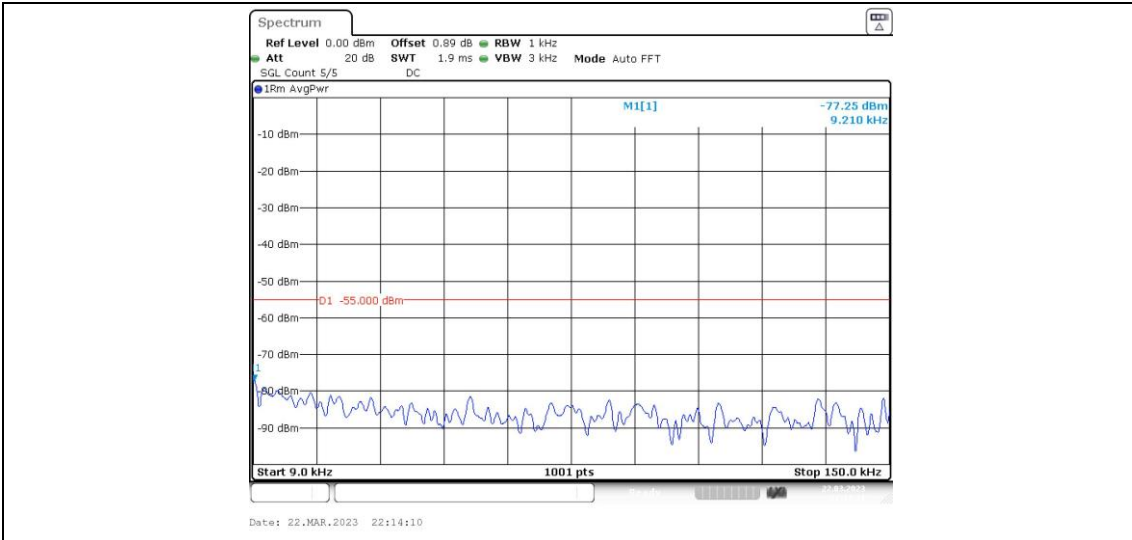

41-41-10MHz-15MHz-16QAM-16QAM-41395-41515-50RB#0-75RB#0-0.15~30MHz