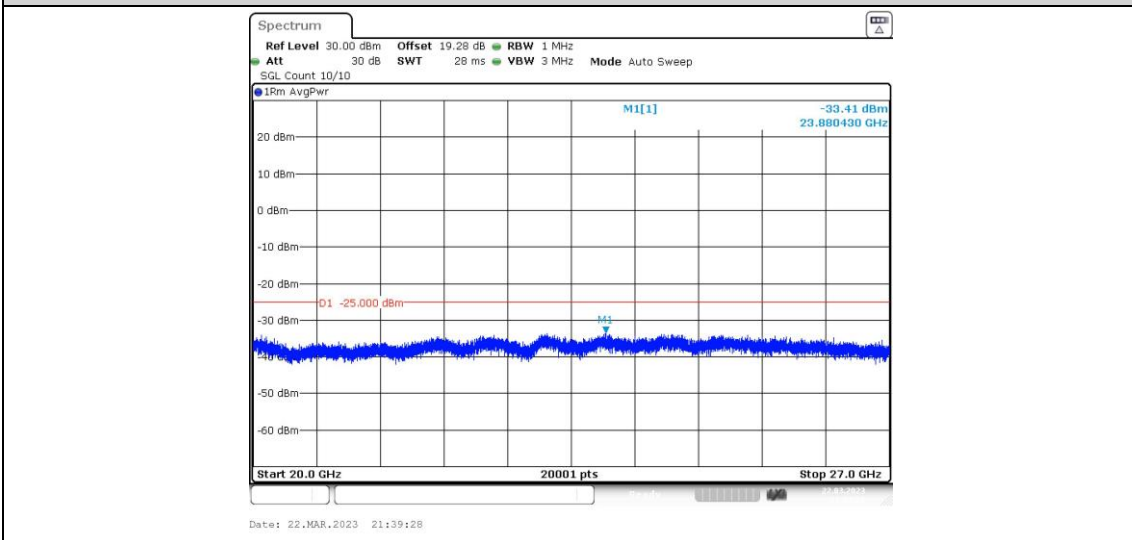

41-41-10MHz-15MHz-64QAM-64QAM-39703-39823-1RB#49-0RB#0-0.009~0.15MHz