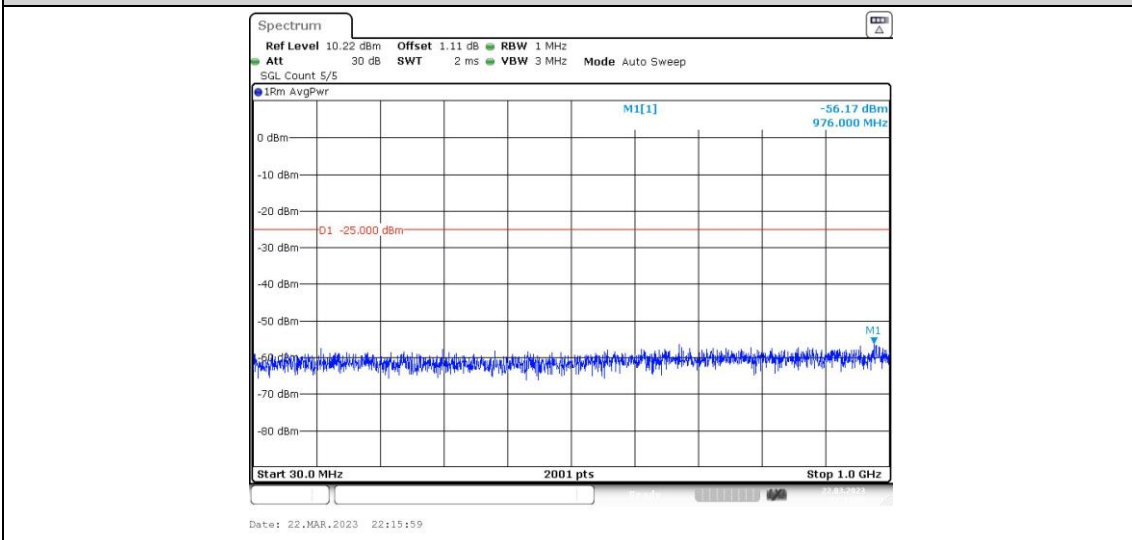

41-41-10MHz-15MHz-64QAM-64QAM-41395-41515-50RB#0-75RB#0-1000~20000MHz