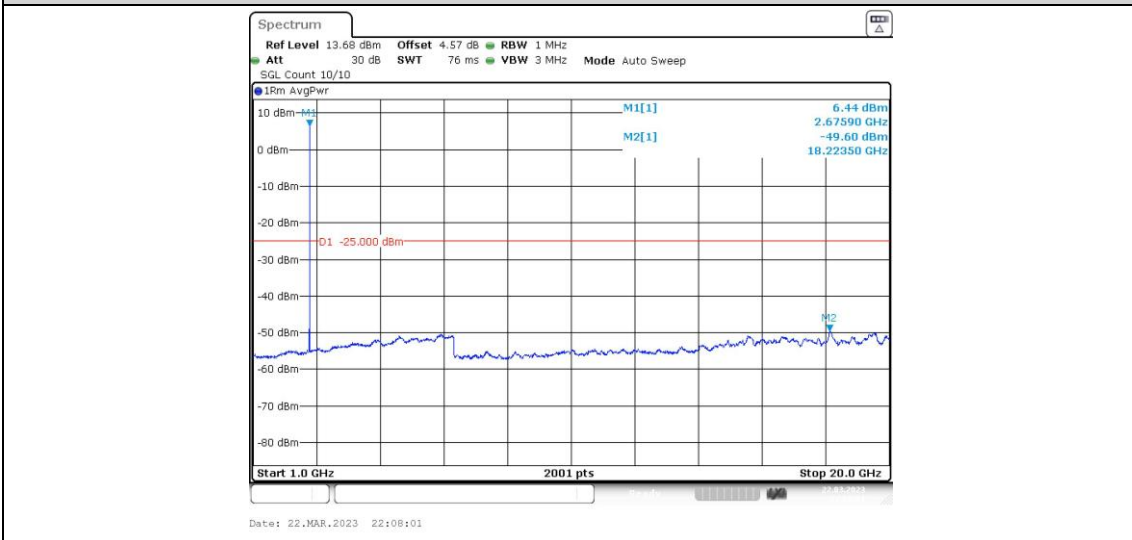

41-41-10MHz-15MHz-64QAM-64QAM-41395-41515-1RB#49-0RB#0-20000~27000MHz