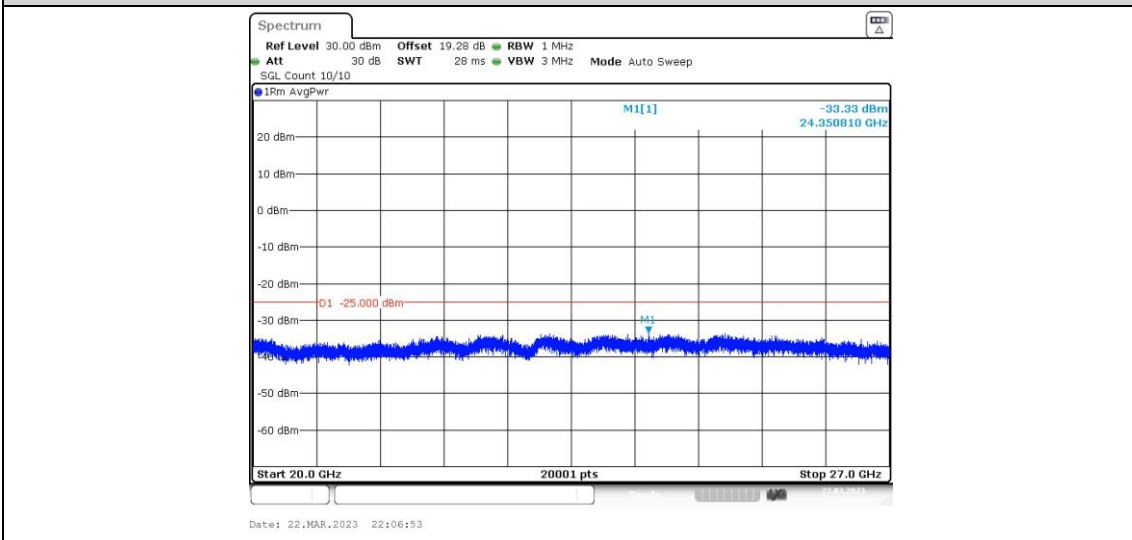

41-41-10MHz-15MHz-16QAM-16QAM-41395-41515-50RB#0-75RB#0-0.009~0.15MHz