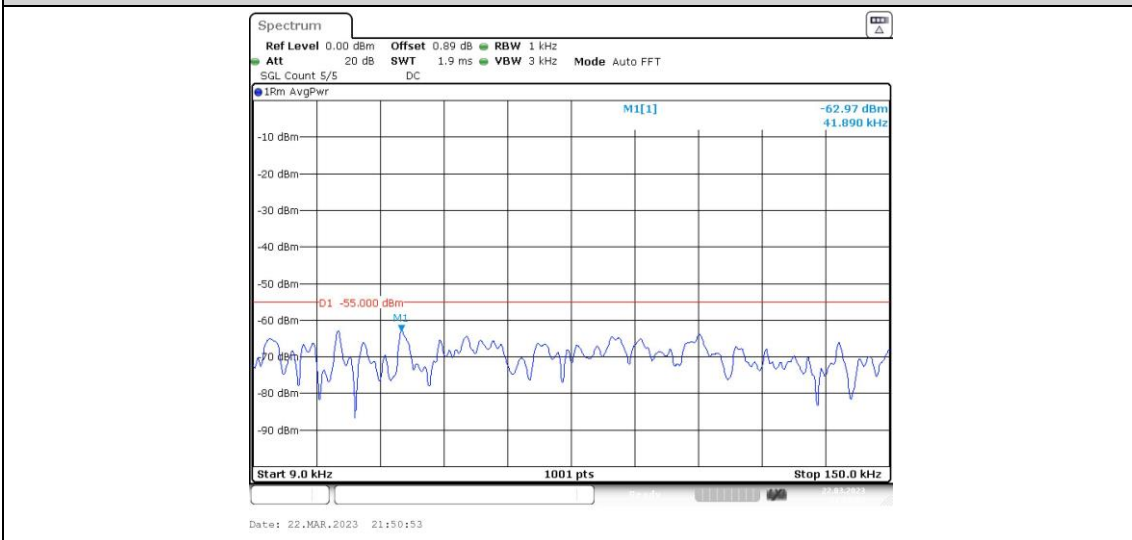

41-41-10MHz-15MHz-64QAM-64QAM-40549-40669-1RB#49-0RB#0-0.15~30MHz