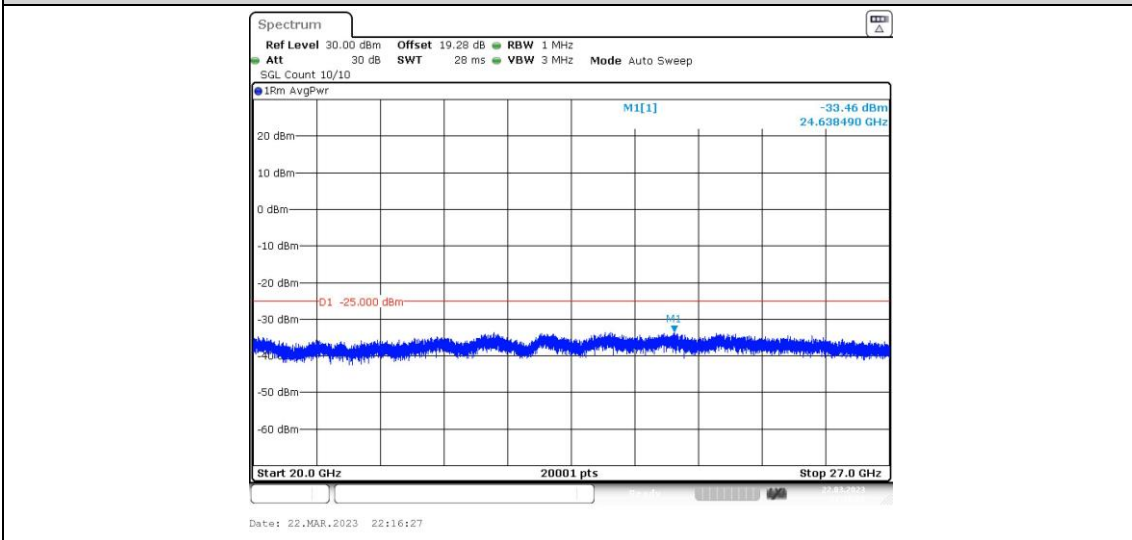

41-41-10MHz-20MHz-QPSK-QPSK-39705-39849-1RB#0-0RB#0-0.009~0.15MHz