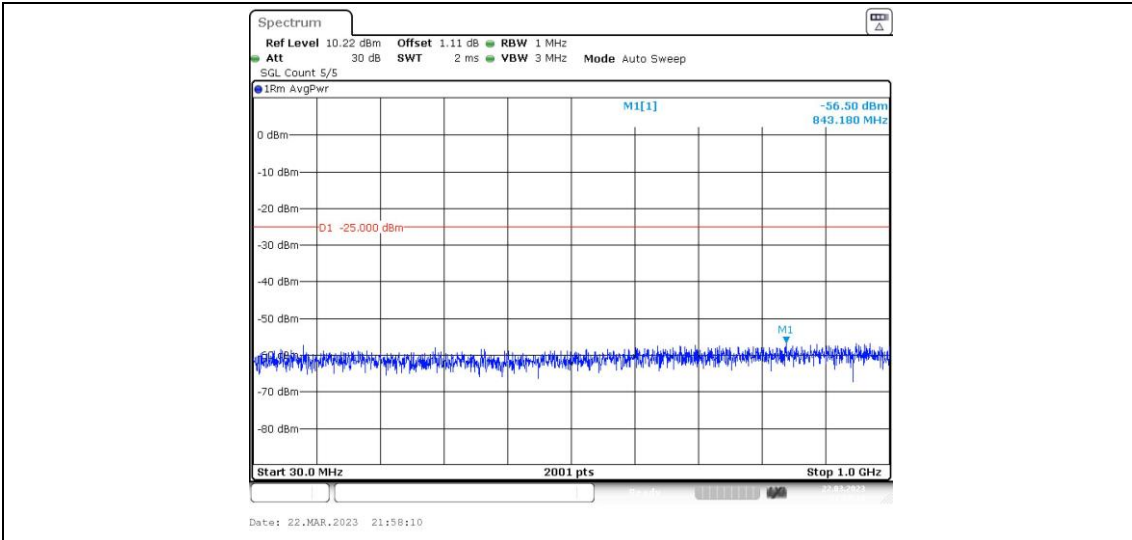

41-41-10MHz-15MHz-16QAM-16QAM-40549-40669-50RB#0-75RB#0-0.009~0.15MHz

41-41-10MHz-15MHz-16QAM-16QAM-40549-40669-50RB#0-75RB#0-0.15~30MHz

41-41-10MHz-15MHz-16QAM-16QAM-40549-40669-50RB#0-75RB#0-30~1000MHz