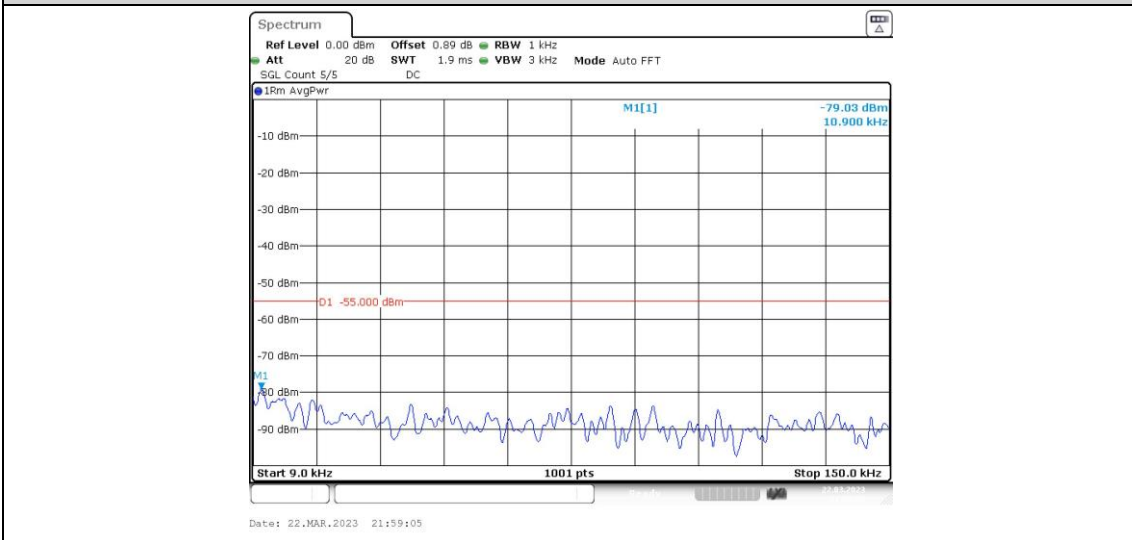

41-41-10MHz-15MHz-64QAM-64QAM-40549-40669-50RB#0-75RB#0-0.15~30MHz