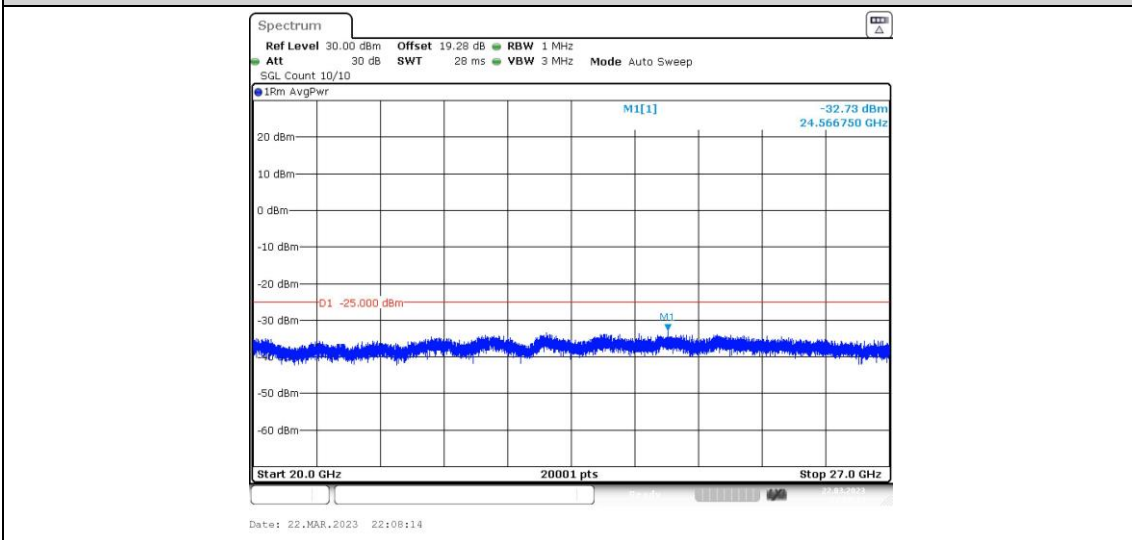

41-41-10MHz-15MHz-64QAM-64QAM-41395-41515-50RB#0-75RB#0-0.009~0.15MHz