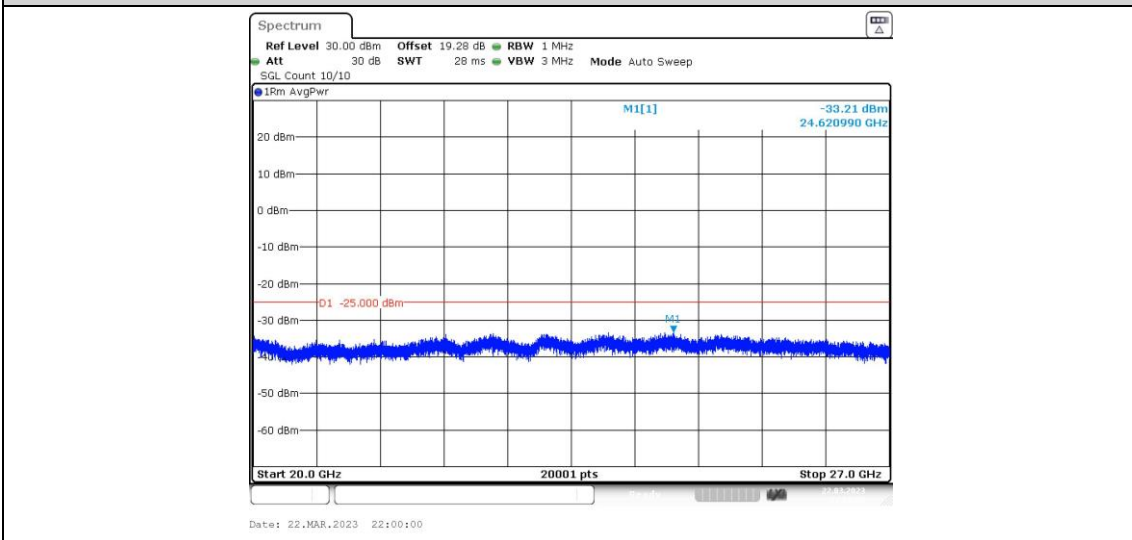

41-41-10MHz-15MHz-64QAM-64QAM-41395-41515-1RB#0-0RB#0-0.009~0.15MHz