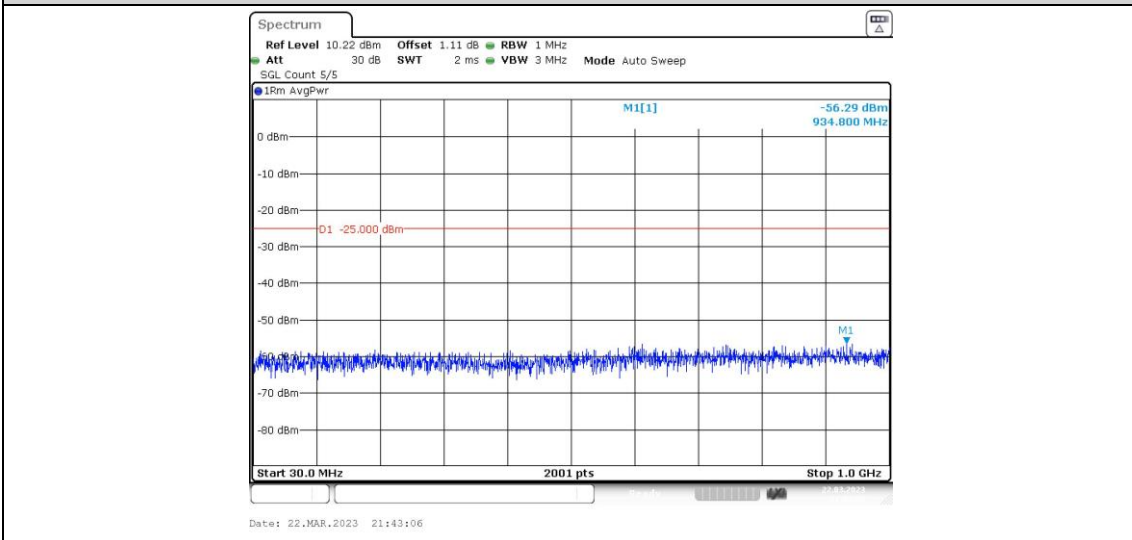

41-41-10MHz-15MHz-64QAM-64QAM-39703-39823-50RB#0-75RB#0-1000~20000MHz