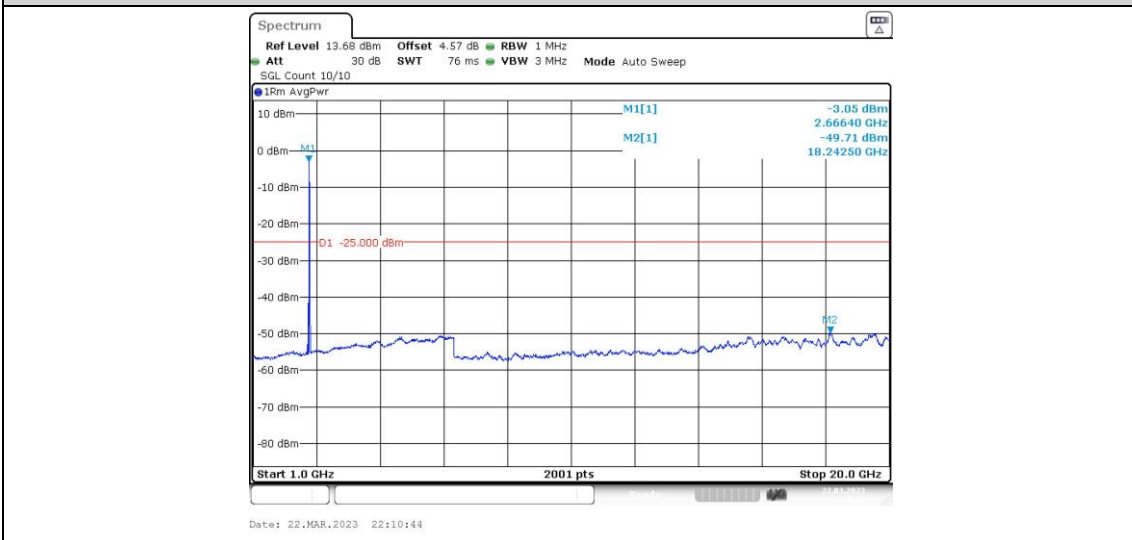

41-41-10MHz-15MHz-16QAM-16QAM-41395-41515-1RB#0-1RB#74-0.009~0.15MHz

41-41-10MHz-15MHz-16QAM-16QAM-41395-41515-1RB#0-1RB#74-0.15~30MHz

41-41-10MHz-15MHz-16QAM-16QAM-41395-41515-1RB#0-1RB#74-30~1000MHz

41-41-10MHz-15MHz-16QAM-16QAM-41395-41515-1RB#0-1RB#74-1000~20000MHz