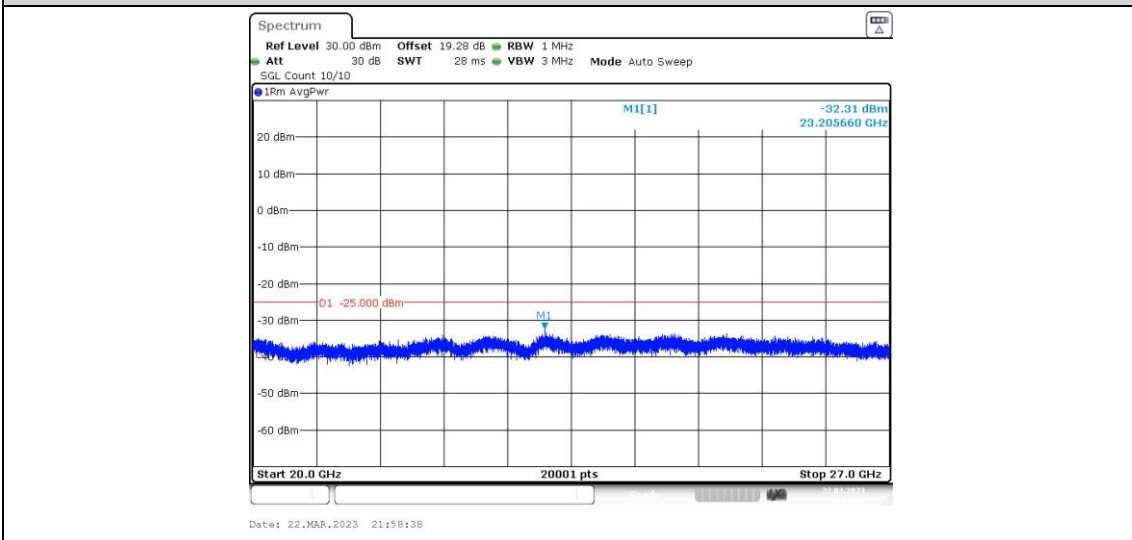

41-41-10MHz-15MHz-16QAM-16QAM-41395-41515-1RB#0-0RB#0-0.009~0.15MHz