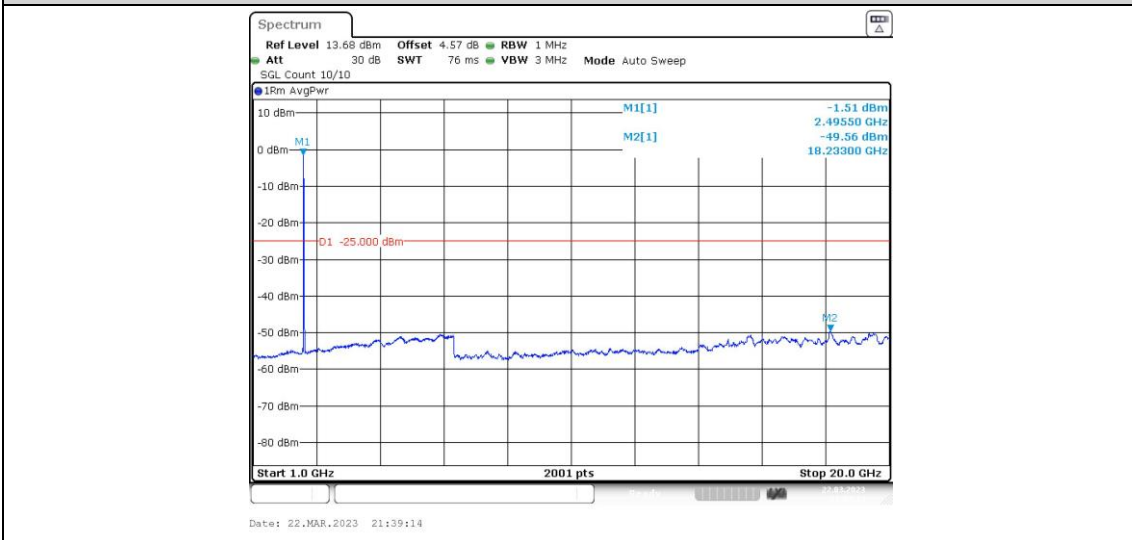

41-41-10MHz-15MHz-64QAM-64QAM-39703-39823-1RB#0-1RB#74-0.009~0.15MHz

41-41-10MHz-15MHz-64QAM-64QAM-39703-39823-1RB#0-1RB#74-0.15~30MHz

41-41-10MHz-15MHz-64QAM-64QAM-39703-39823-1RB#0-1RB#74-30~1000MHz

41-41-10MHz-15MHz-64QAM-64QAM-39703-39823-1RB#0-1RB#74-1000~20000MHz