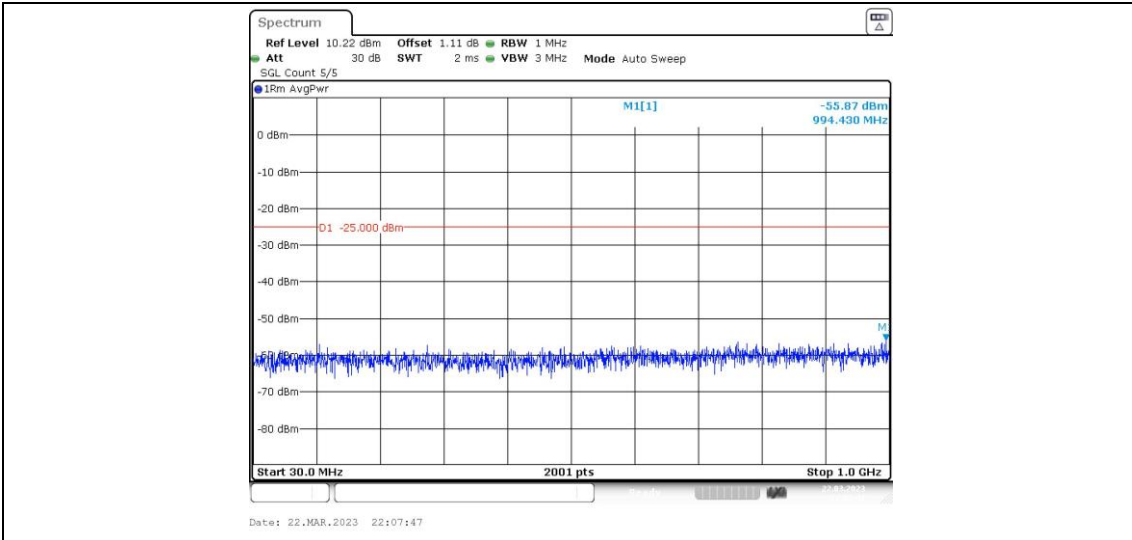

41-41-10MHz-15MHz-64QAM-64QAM-41395-41515-1RB#49-0RB#0-1000~20000MHz