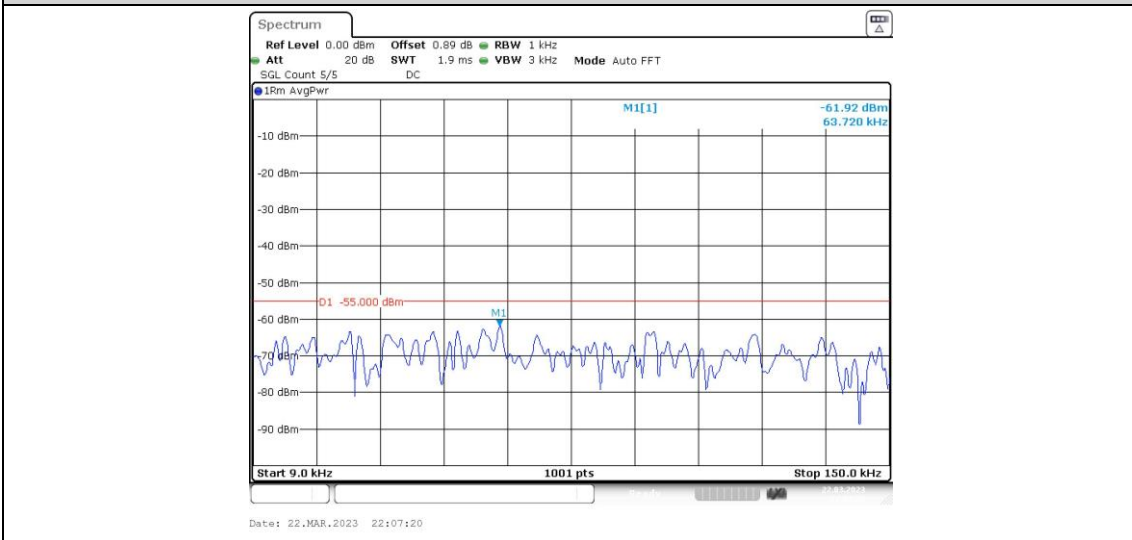

41-41-10MHz-15MHz-64QAM-64QAM-41395-41515-1RB#49-0RB#0-0.15~30MHz