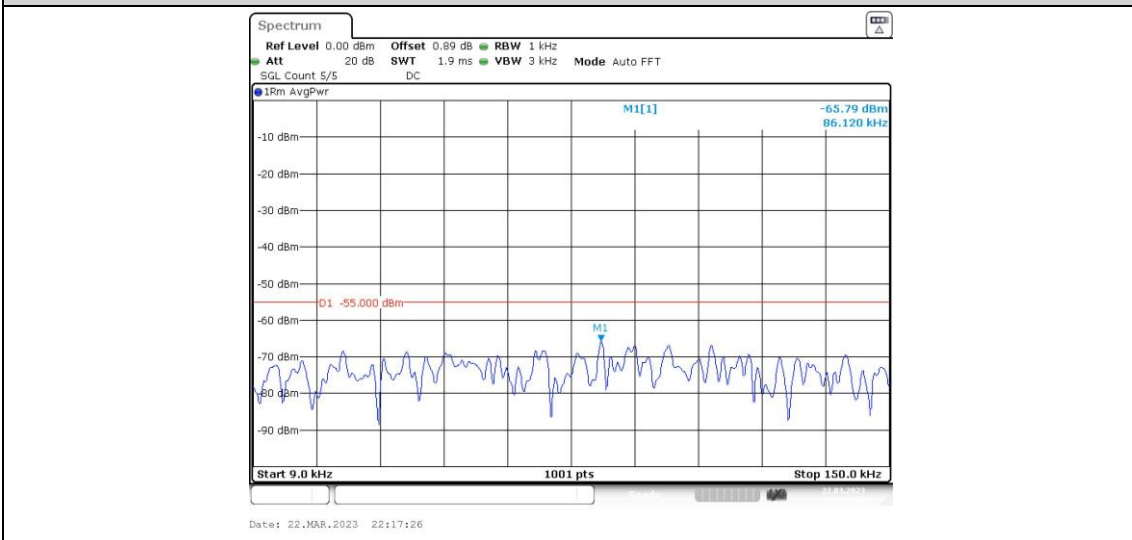

41-41-10MHz-20MHz-QPSK-QPSK-39705-39849-1RB#0-0RB#0-0.15~30MHz