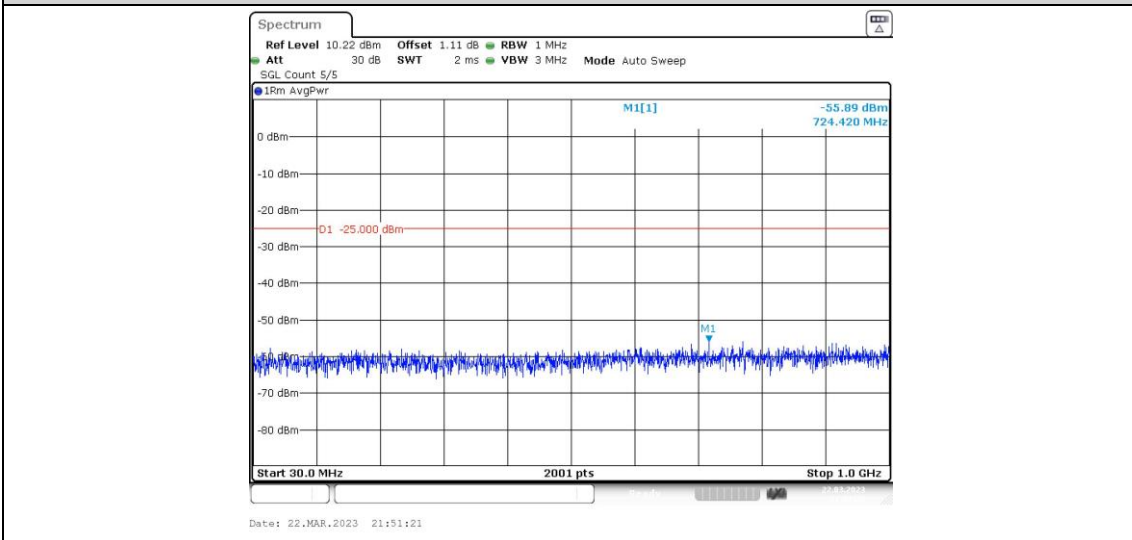

41-41-10MHz-15MHz-64QAM-64QAM-40549-40669-1RB#49-0RB#0-1000~20000MHz