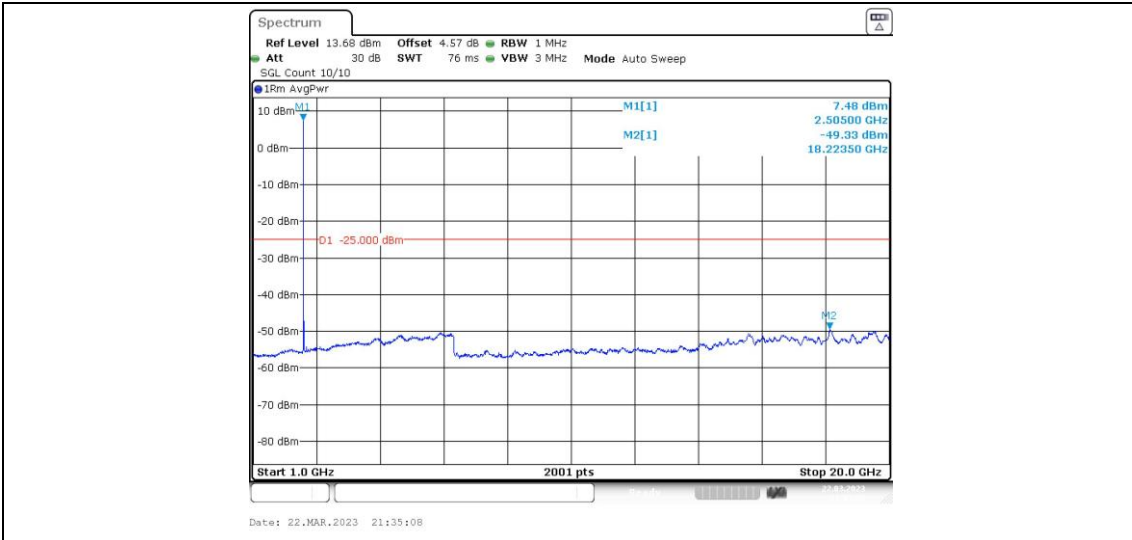

41-41-10MHz-15MHz-64QAM-64QAM-39703-39823-1RB#49-0RB#0-20000~27000MHz