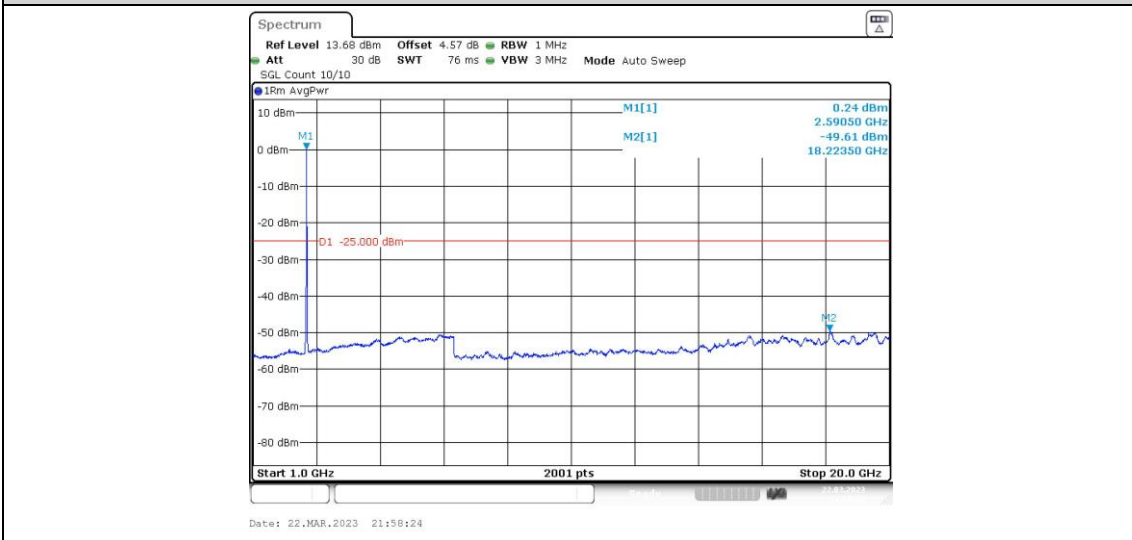

41-41-10MHz-15MHz-16QAM-16QAM-40549-40669-50RB#0-75RB#0-20000~27000MHz