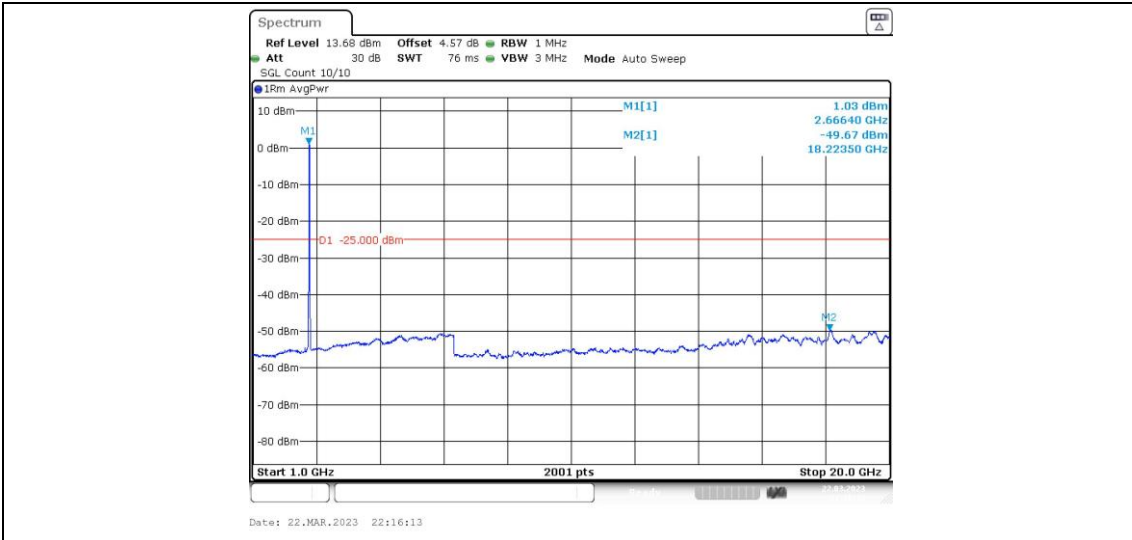

41-41-10MHz-15MHz-64QAM-64QAM-41395-41515-50RB#0-75RB#0-20000~27000MHz