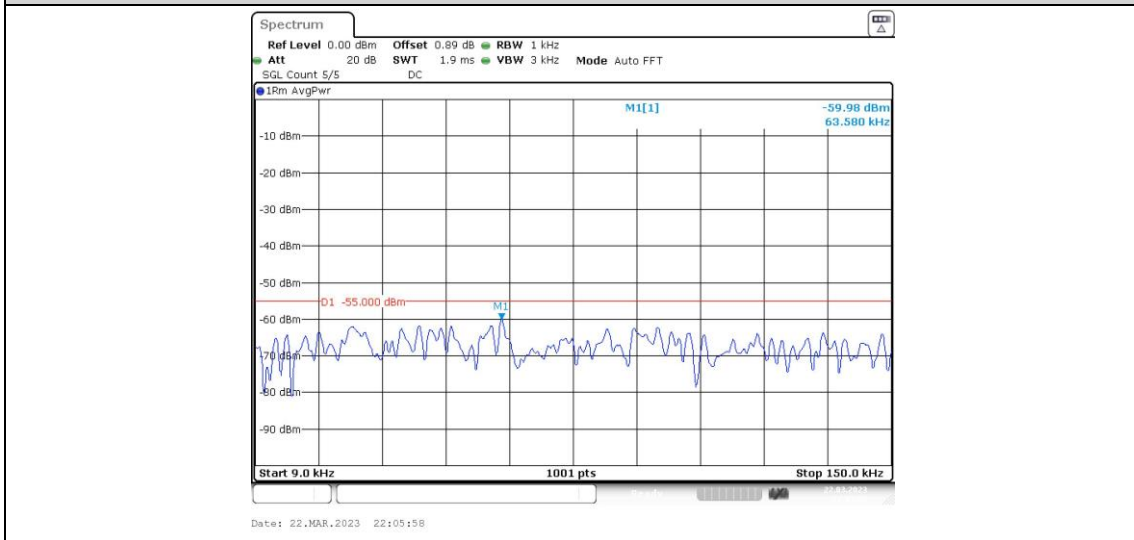

41-41-10MHz-15MHz-16QAM-16QAM-41395-41515-1RB#49-0RB#0-0.15~30MHz