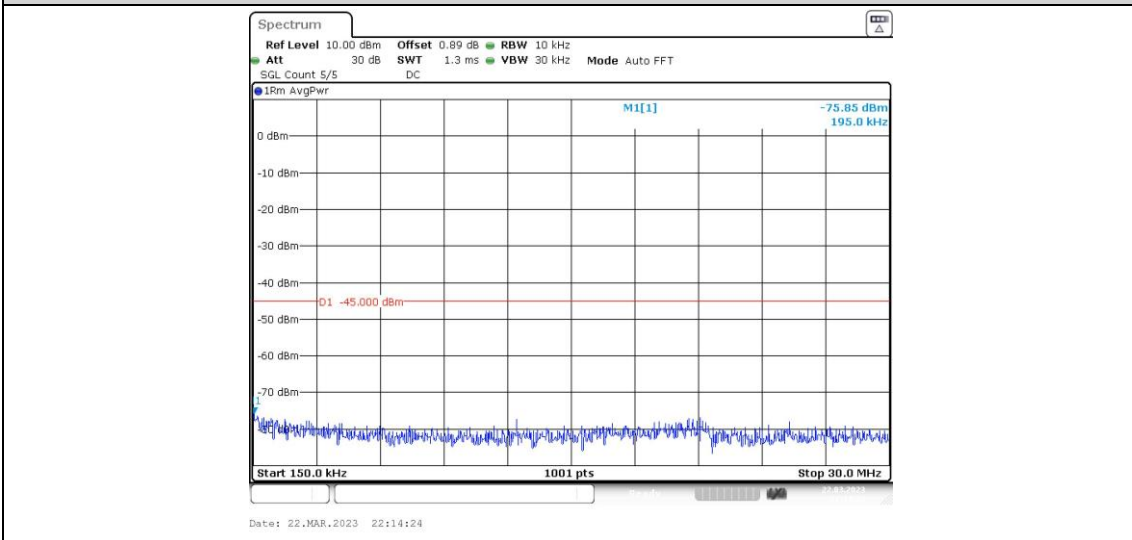

41-41-10MHz-15MHz-16QAM-16QAM-41395-41515-50RB#0-75RB#0-30~1000MHz