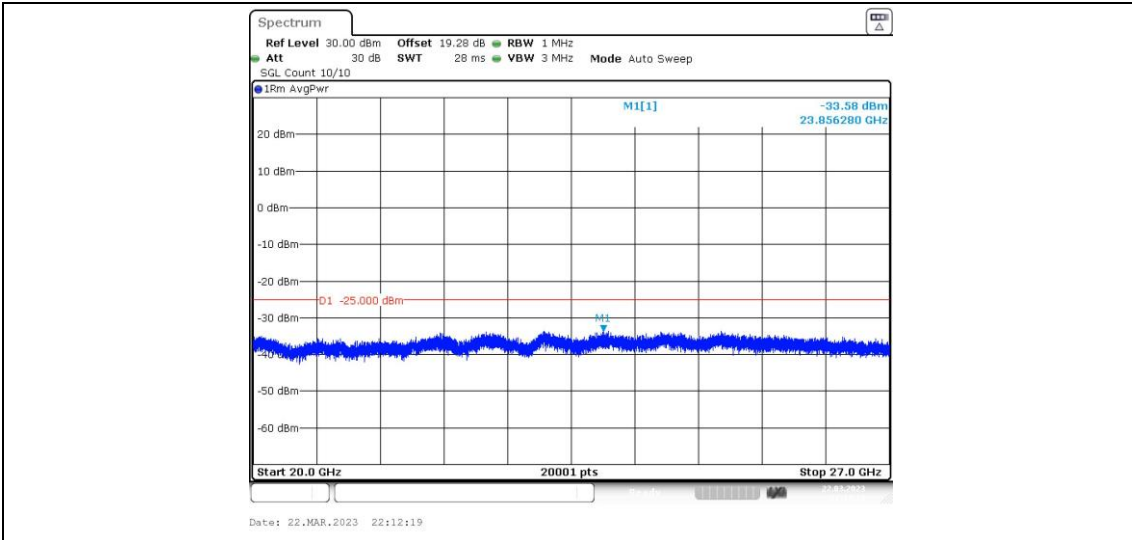

41-41-10MHz-15MHz-64QAM-64QAM-41395-41515-1RB#49-0RB#0-0.009~0.15MHz