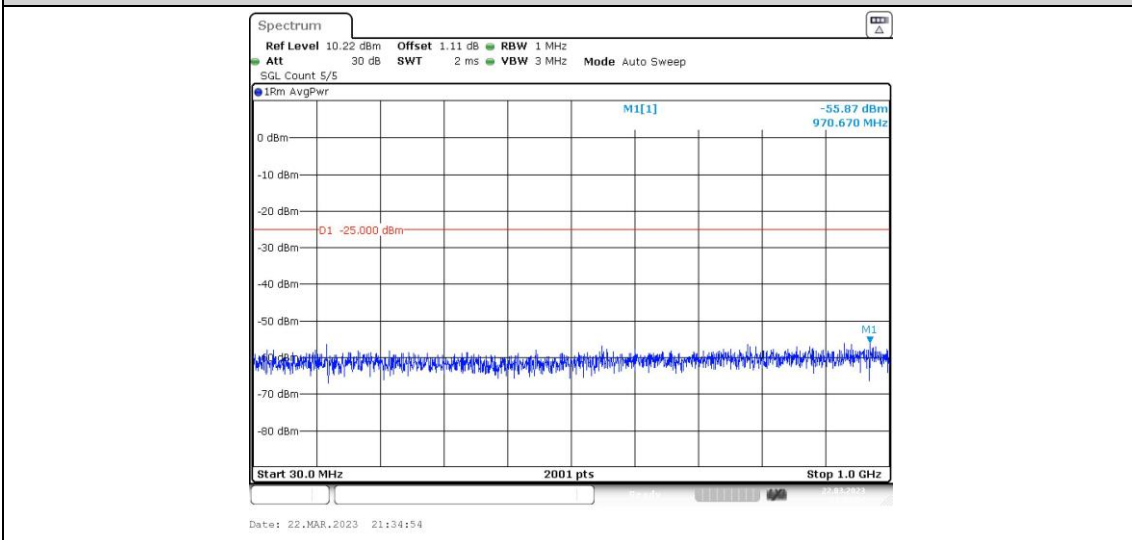

41-41-10MHz-15MHz-64QAM-64QAM-39703-39823-1RB#49-0RB#0-1000~20000MHz