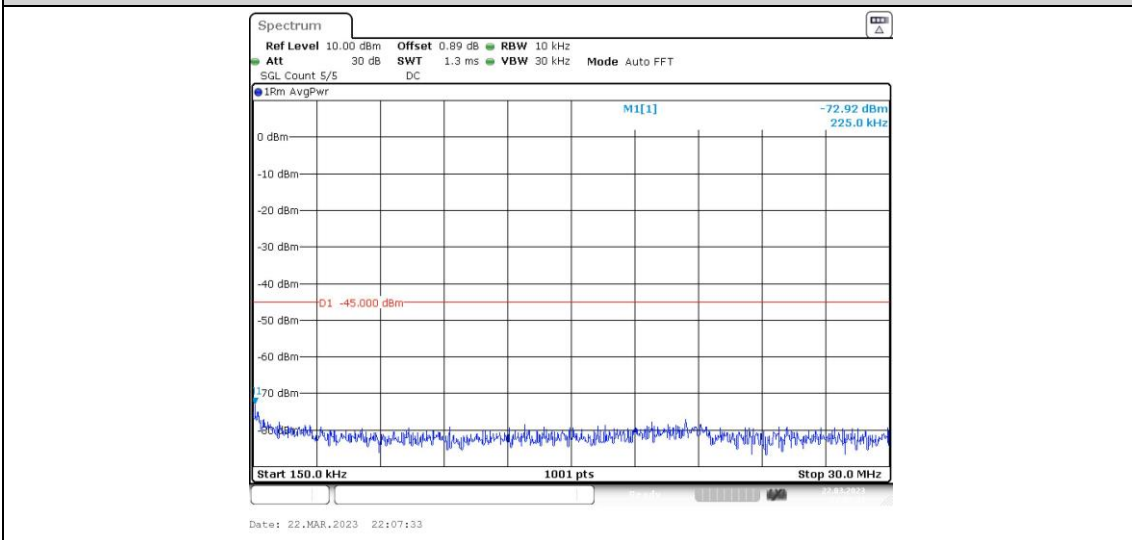

41-41-10MHz-15MHz-64QAM-64QAM-41395-41515-1RB#49-0RB#0-30~1000MHz