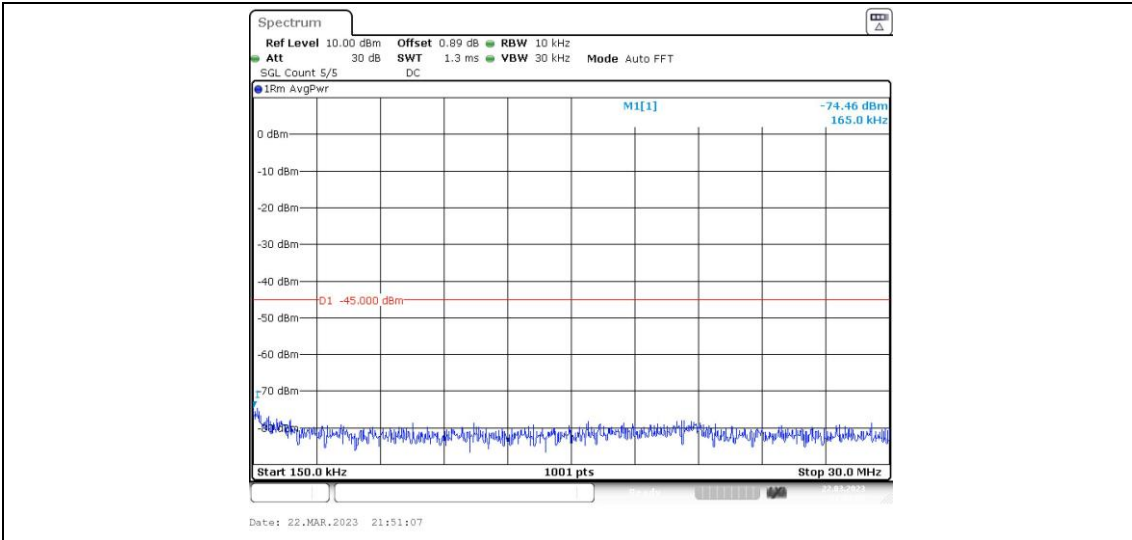

41-41-10MHz-15MHz-64QAM-64QAM-40549-40669-1RB#49-0RB#0-30~1000MHz