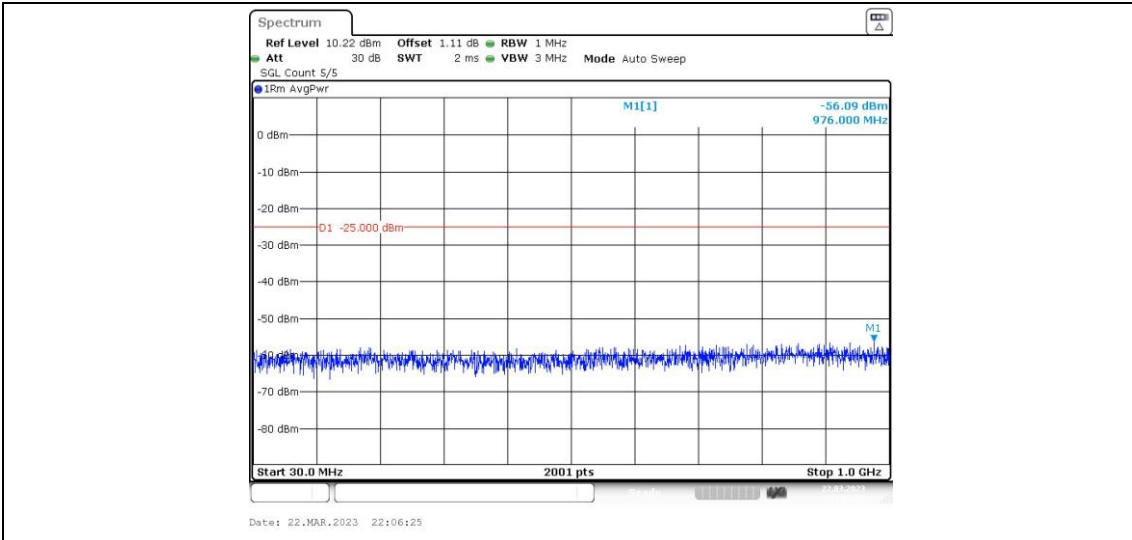

41-41-10MHz-15MHz-16QAM-16QAM-41395-41515-1RB#49-0RB#0-1000~20000MHz