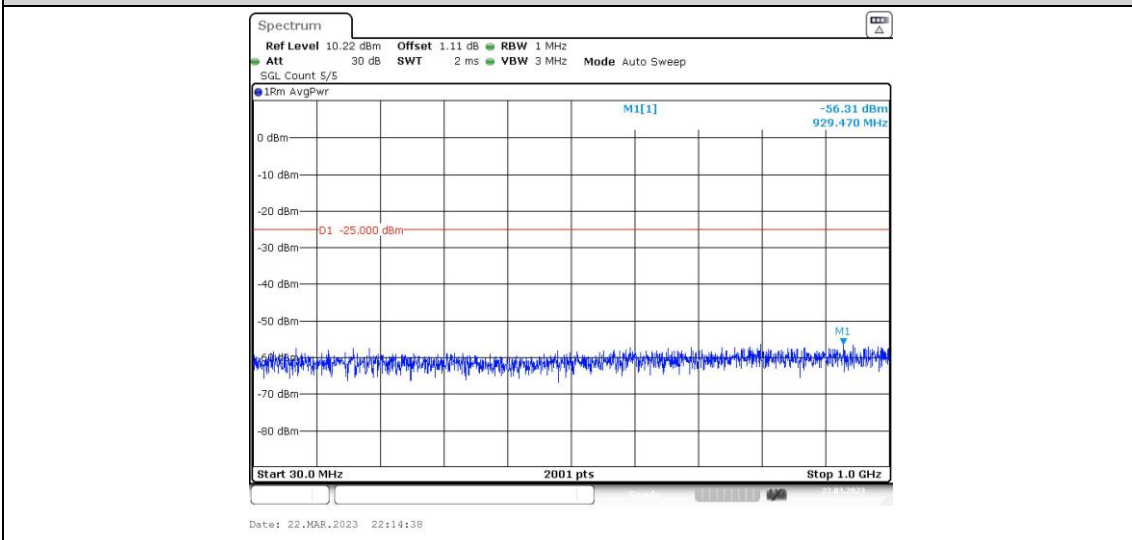

41-41-10MHz-15MHz-16QAM-16QAM-41395-41515-50RB#0-75RB#0-0.009~0.15MHz

41-41-10MHz-15MHz-16QAM-16QAM-41395-41515-50RB#0-75RB#0-0.15~30MHz

41-41-10MHz-15MHz-16QAM-16QAM-41395-41515-50RB#0-75RB#0-30~1000MHz