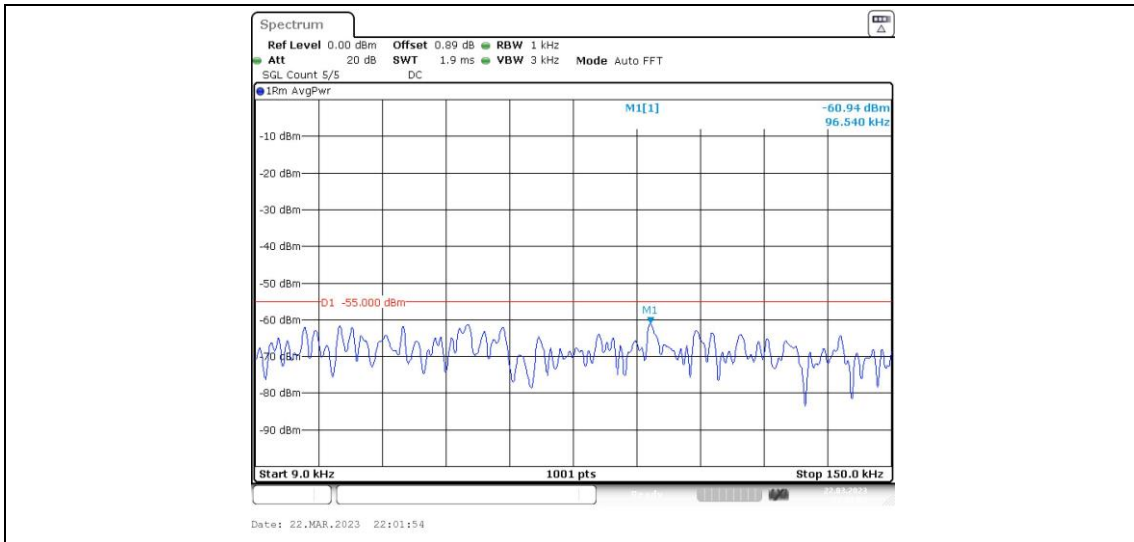

41-41-10MHz-15MHz-16QAM-16QAM-41395-41515-1RB#0-0RB#0-0.15~30MHz