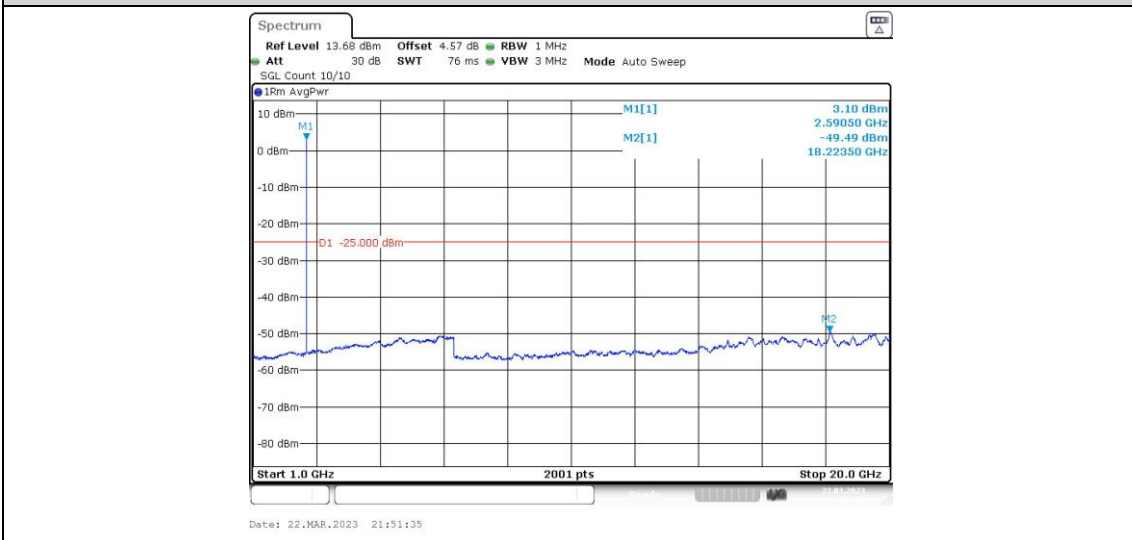

41-41-10MHz-15MHz-64QAM-64QAM-40549-40669-1RB#49-0RB#0-20000~27000MHz