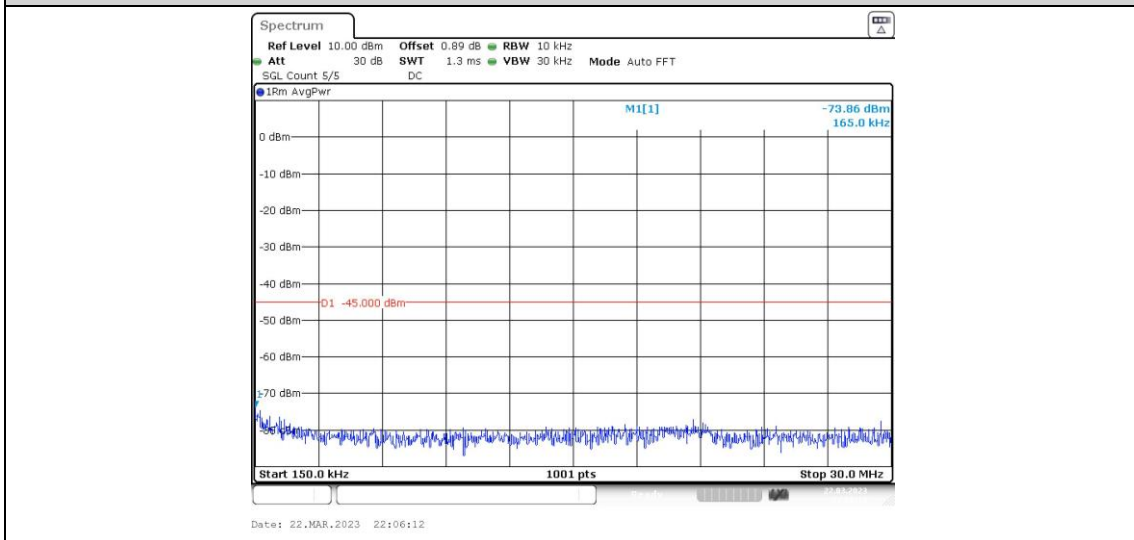

41-41-10MHz-15MHz-16QAM-16QAM-41395-41515-1RB#49-0RB#0-30~1000MHz