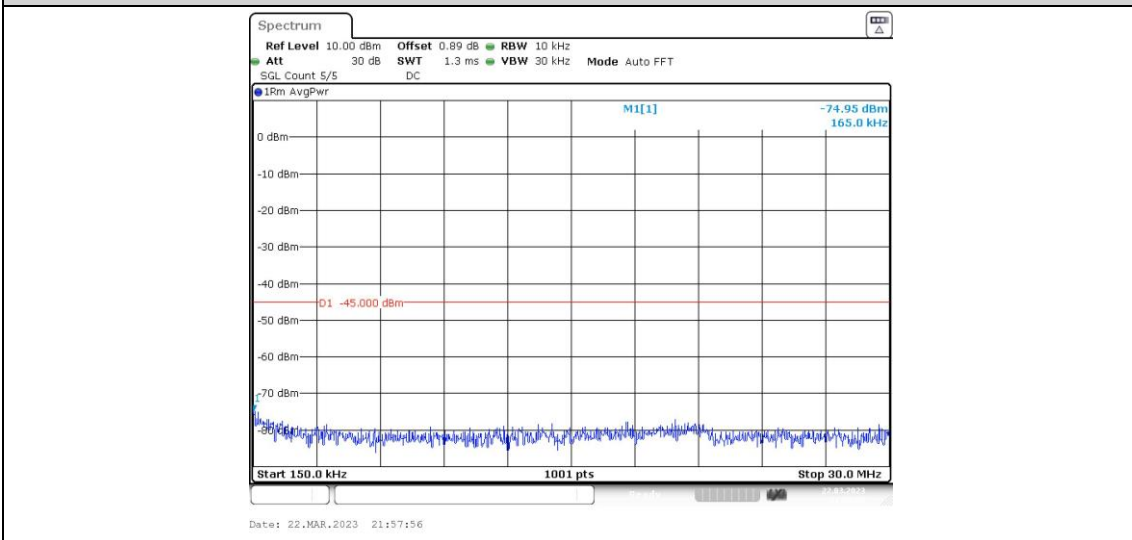

41-41-10MHz-15MHz-16QAM-16QAM-40549-40669-50RB#0-75RB#0-0.009~0.15MHz

41-41-10MHz-15MHz-16QAM-16QAM-40549-40669-50RB#0-75RB#0-0.15~30MHz

41-41-10MHz-15MHz-16QAM-16QAM-40549-40669-50RB#0-75RB#0-30~1000MHz