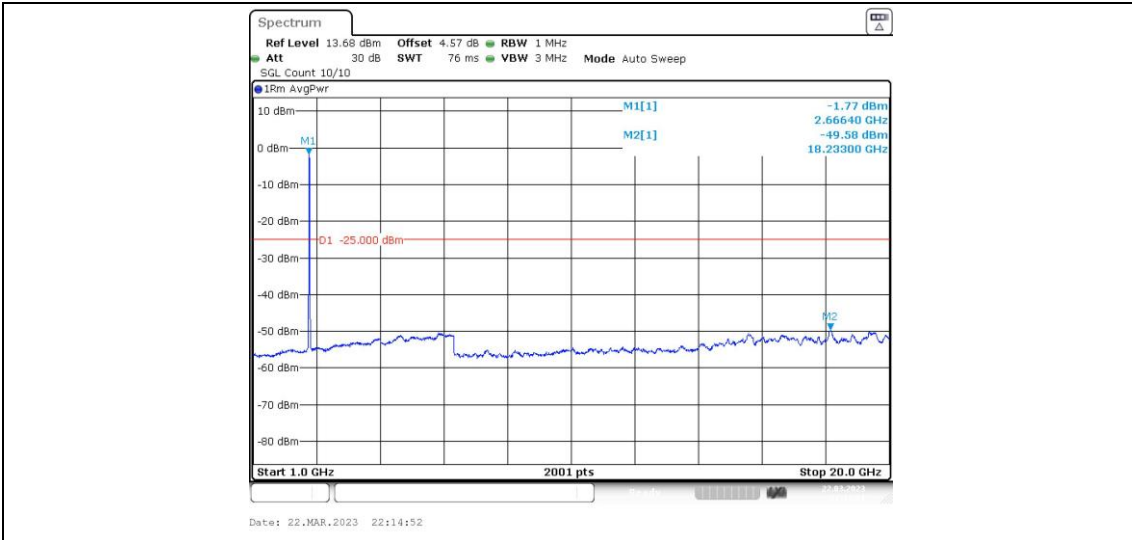

41-41-10MHz-15MHz-16QAM-16QAM-41395-41515-50RB#0-75RB#0-20000~27000MHz