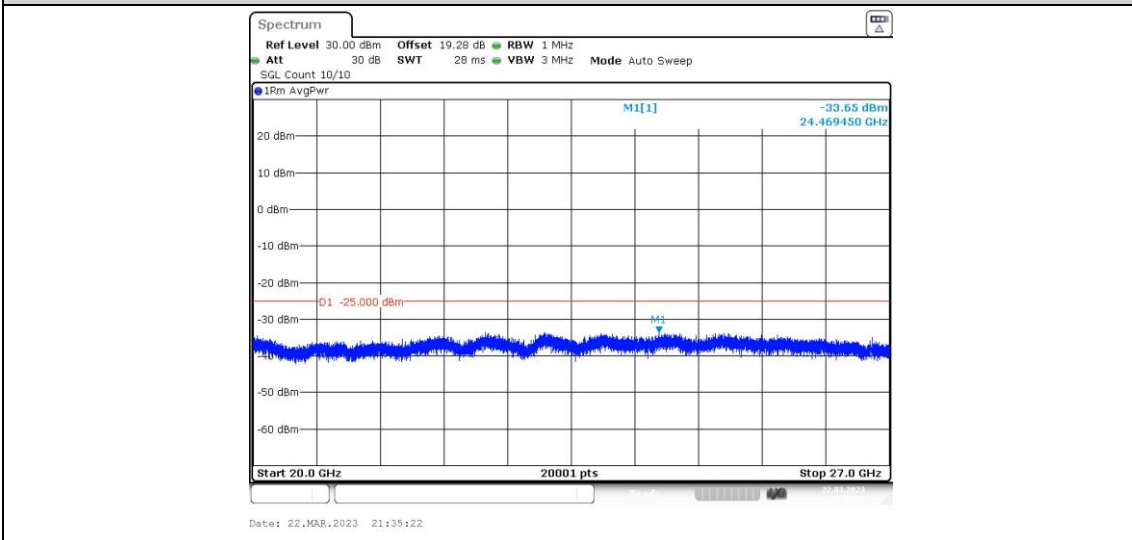

41-41-10MHz-15MHz-64QAM-64QAM-39703-39823-50RB#0-75RB#0-0.009~0.15MHz