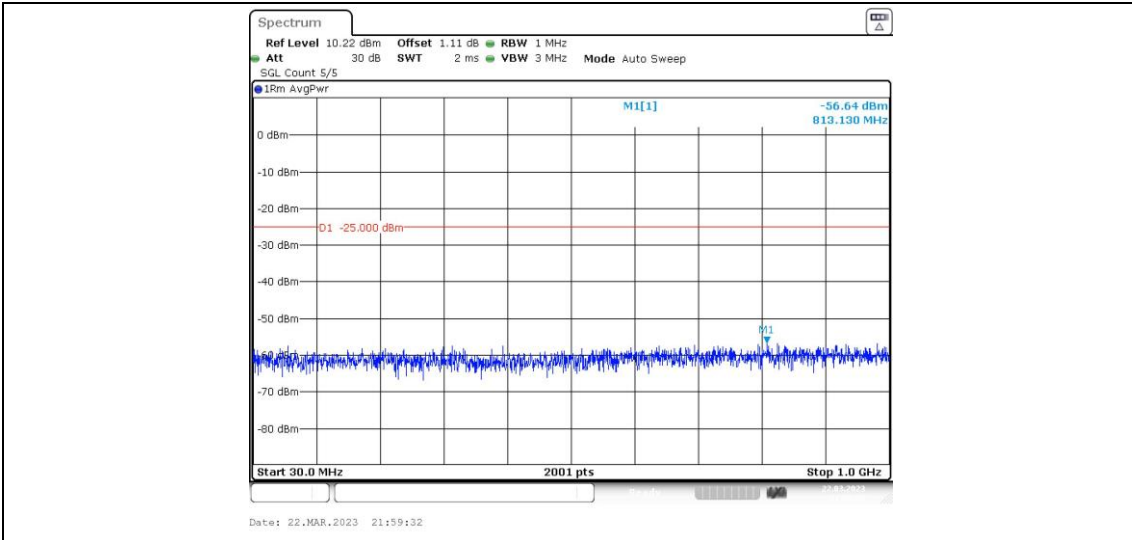

41-41-10MHz-15MHz-64QAM-64QAM-40549-40669-50RB#0-75RB#0-1000~20000MHz