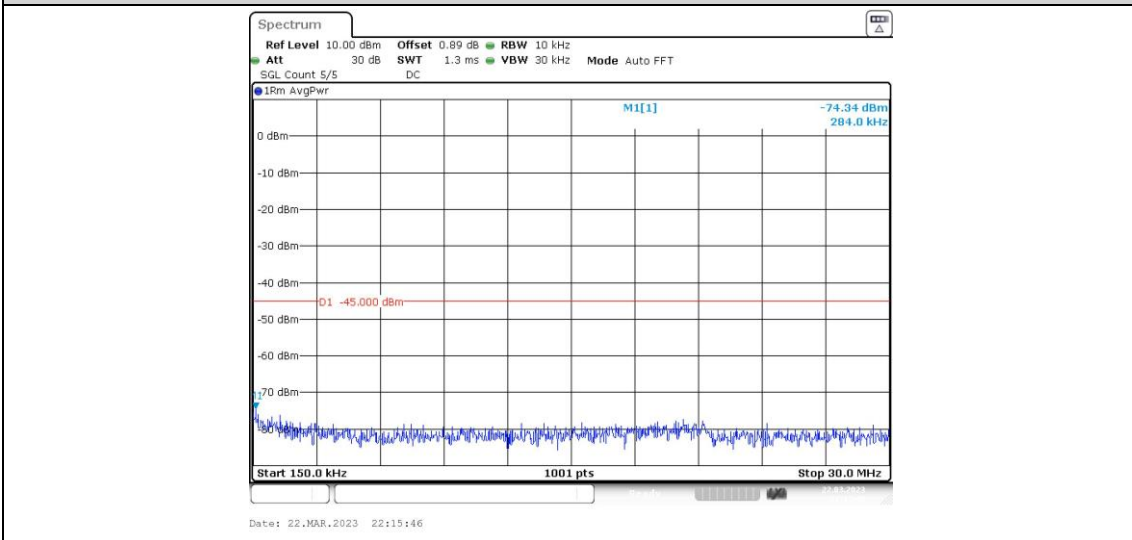

41-41-10MHz-15MHz-64QAM-64QAM-41395-41515-50RB#0-75RB#0-30~1000MHz