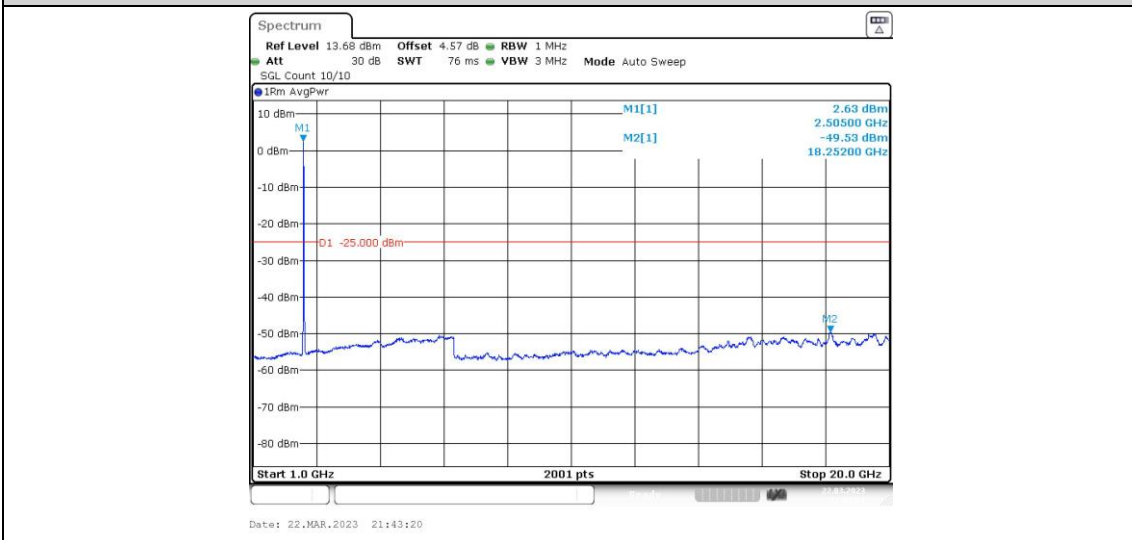

41-41-10MHz-15MHz-64QAM-64QAM-39703-39823-50RB#0-75RB#0-20000~27000MHz