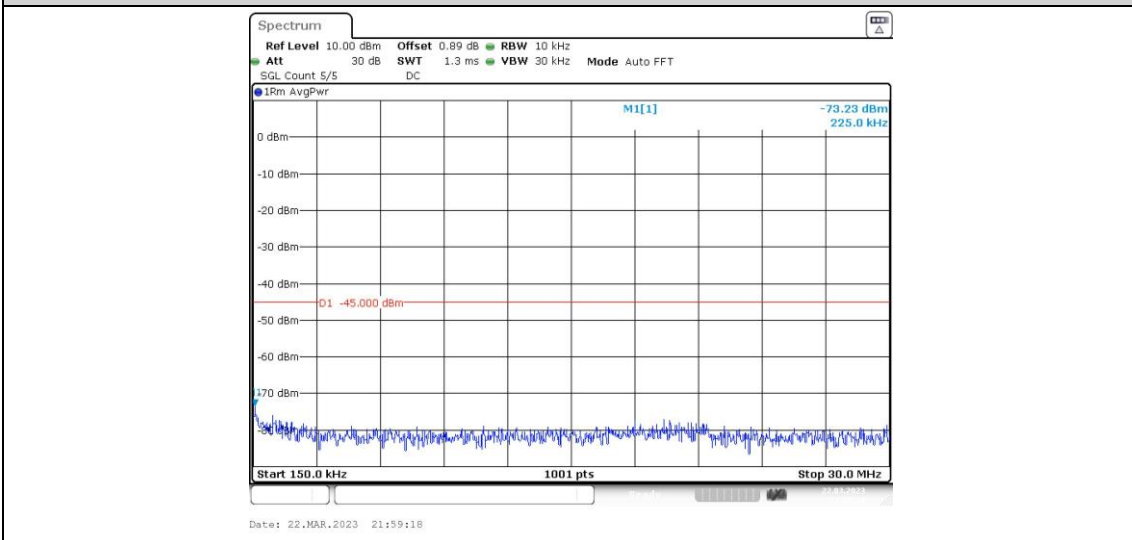

41-41-10MHz-15MHz-64QAM-64QAM-40549-40669-50RB#0-75RB#0-30~1000MHz