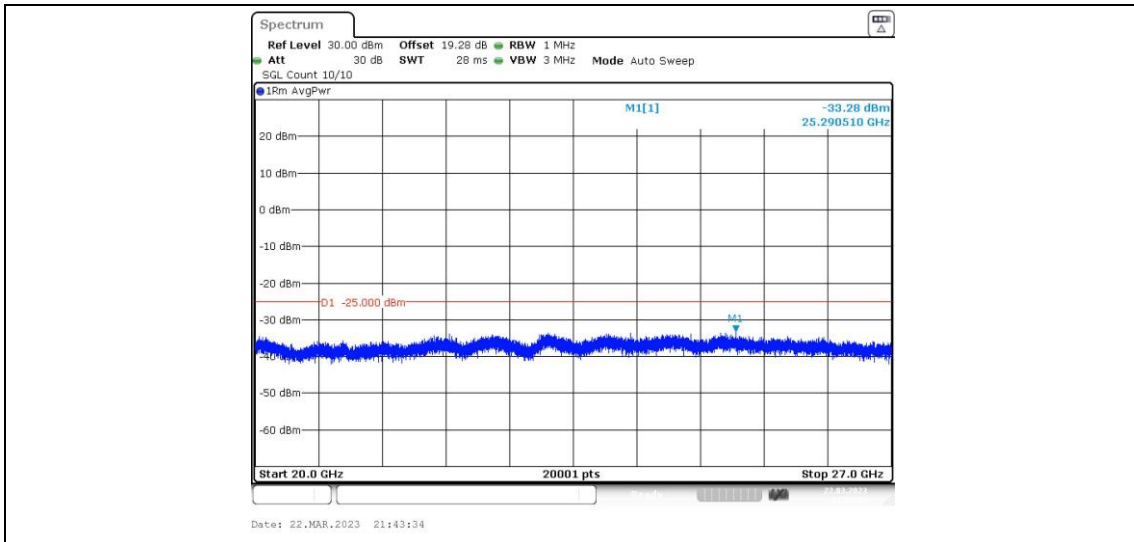

41-41-10MHz-15MHz-64QAM-64QAM-40549-40669-1RB#0-0RB#0-0.009~0.15MHz