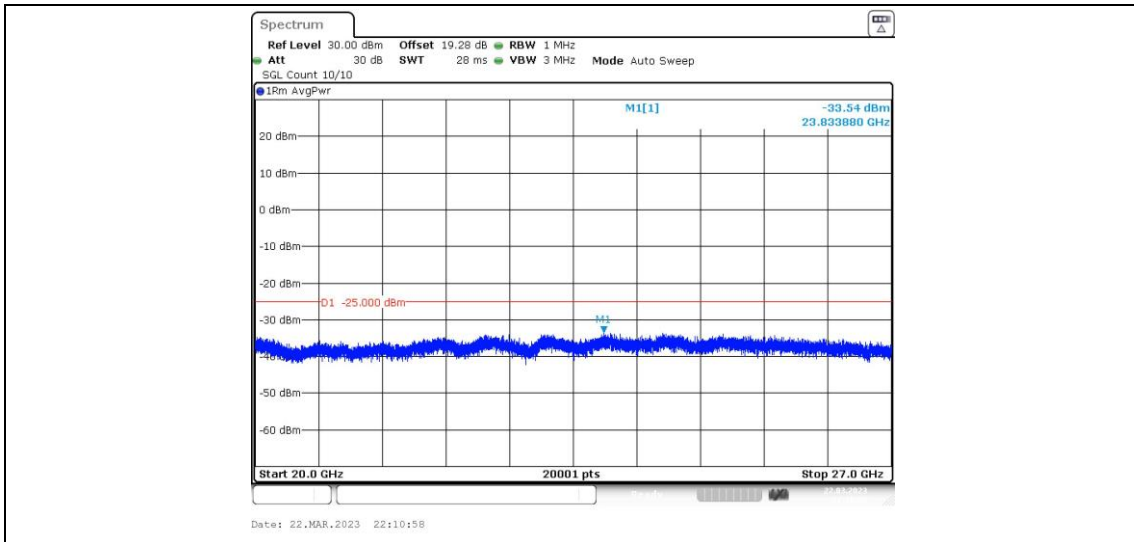

41-41-10MHz-15MHz-16QAM-16QAM-41395-41515-1RB#49-0RB#0-0.009~0.15MHz