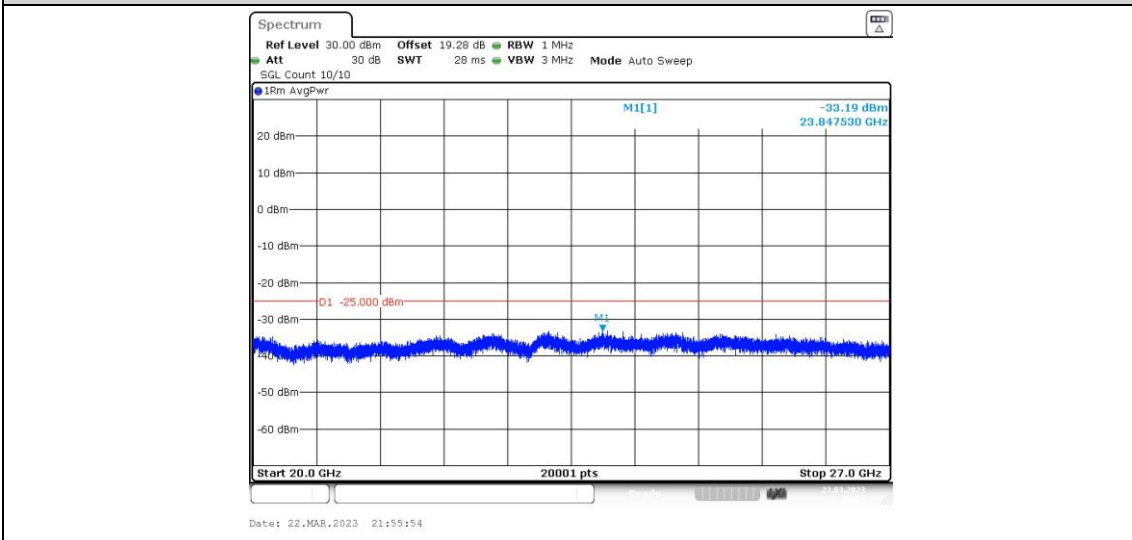

41-41-10MHz-15MHz-64QAM-64QAM-40549-40669-1RB#49-0RB#0-0.009~0.15MHz