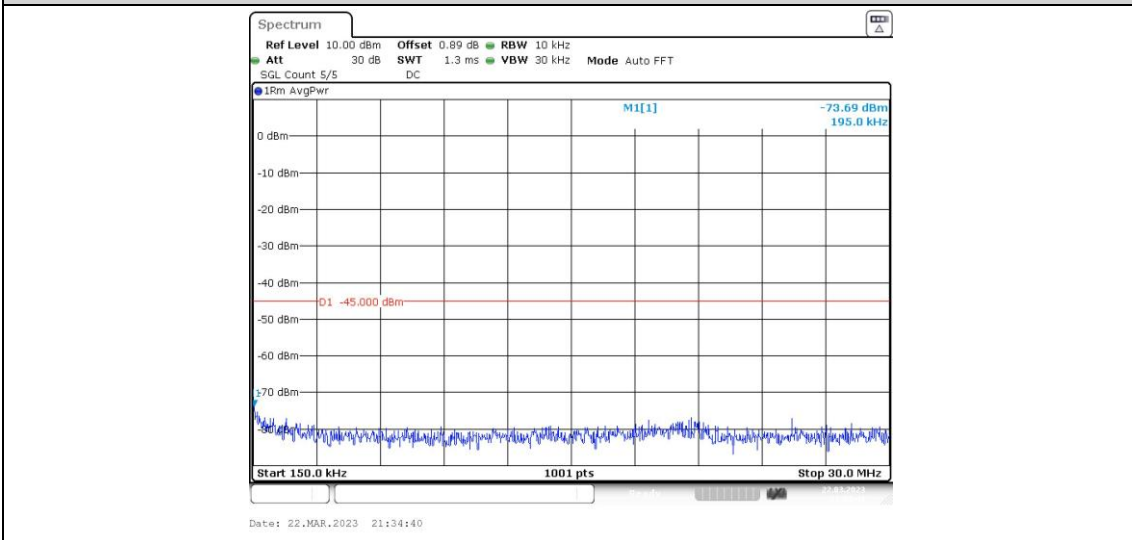

41-41-10MHz-15MHz-64QAM-64QAM-39703-39823-1RB#49-0RB#0-30~1000MHz