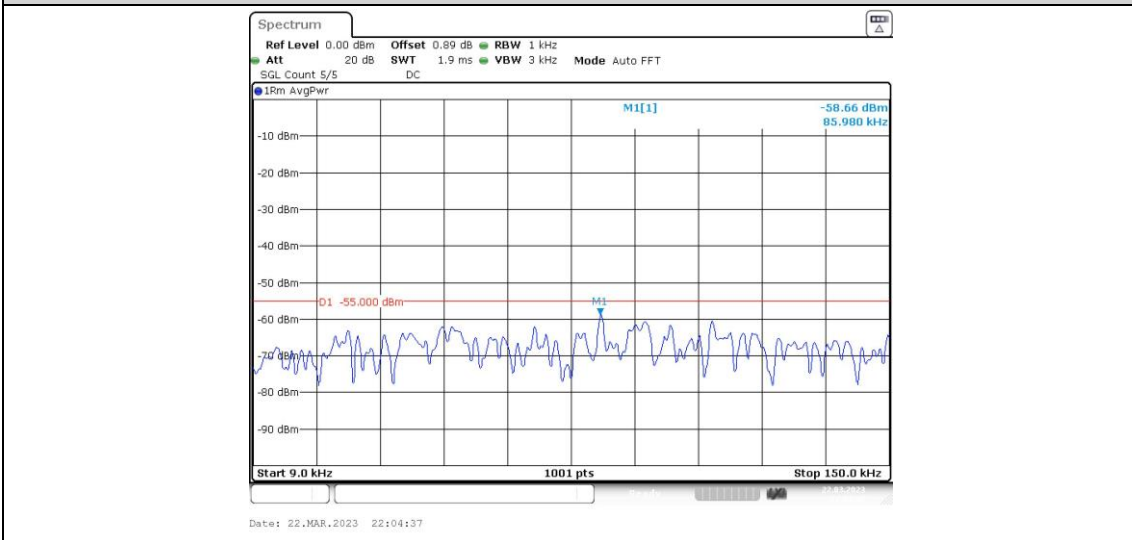

41-41-10MHz-15MHz-QPSK-QPSK-41395-41515-1RB#49-0RB#0-0.15~30MHz