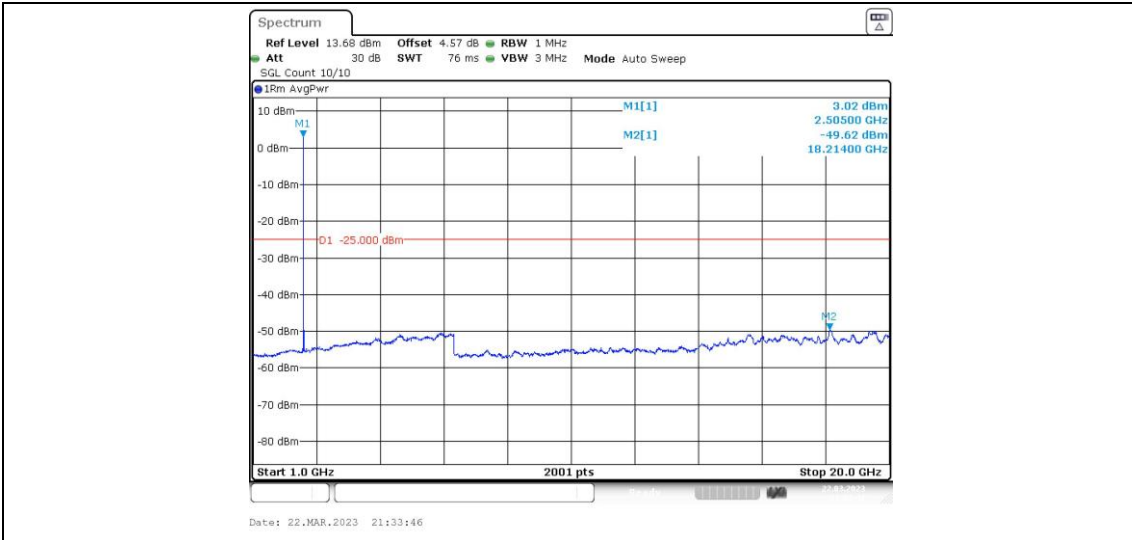

41-41-10MHz-15MHz-16QAM-16QAM-39703-39823-1RB#49-0RB#0-0.009~0.15MHz

41-41-10MHz-15MHz-16QAM-16QAM-39703-39823-1RB#49-0RB#0-0.15~30MHz

41-41-10MHz-15MHz-16QAM-16QAM-39703-39823-1RB#49-0RB#0-30~1000MHz

41-41-10MHz-15MHz-16QAM-16QAM-39703-39823-1RB#49-0RB#0-1000~20000MHz