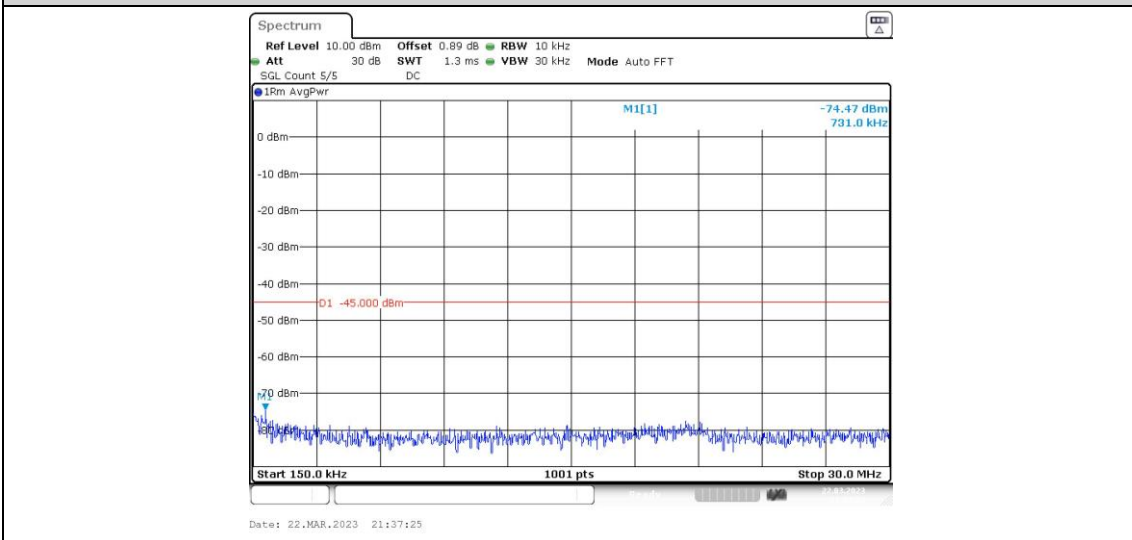

41-41-10MHz-15MHz-16QAM-16QAM-39703-39823-1RB#0-1RB#74-30~1000MHz