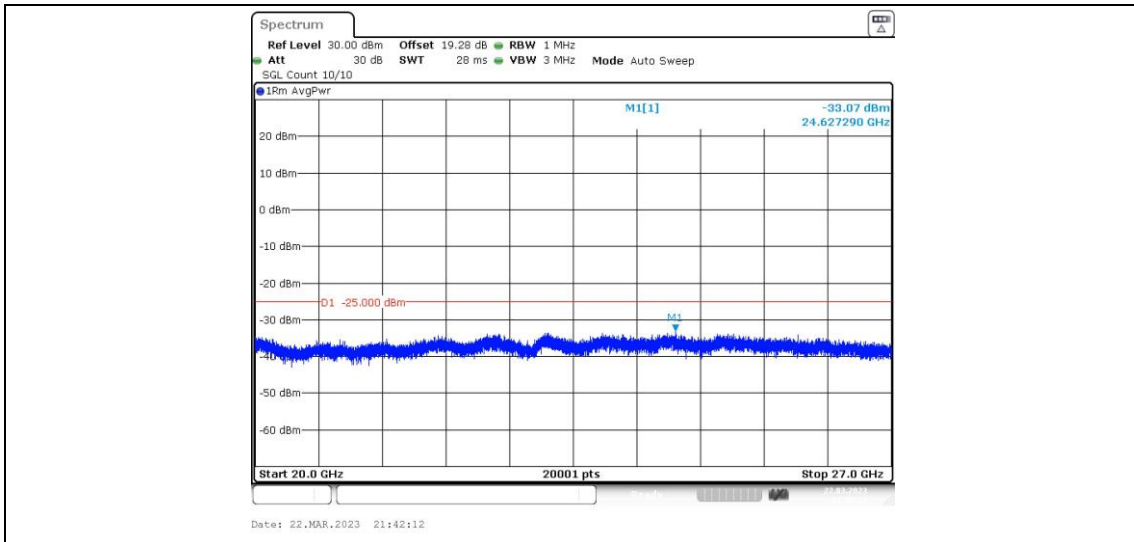

41-41-10MHz-15MHz-16QAM-16QAM-40549-40669-1RB#0-0RB#0-0.009~0.15MHz