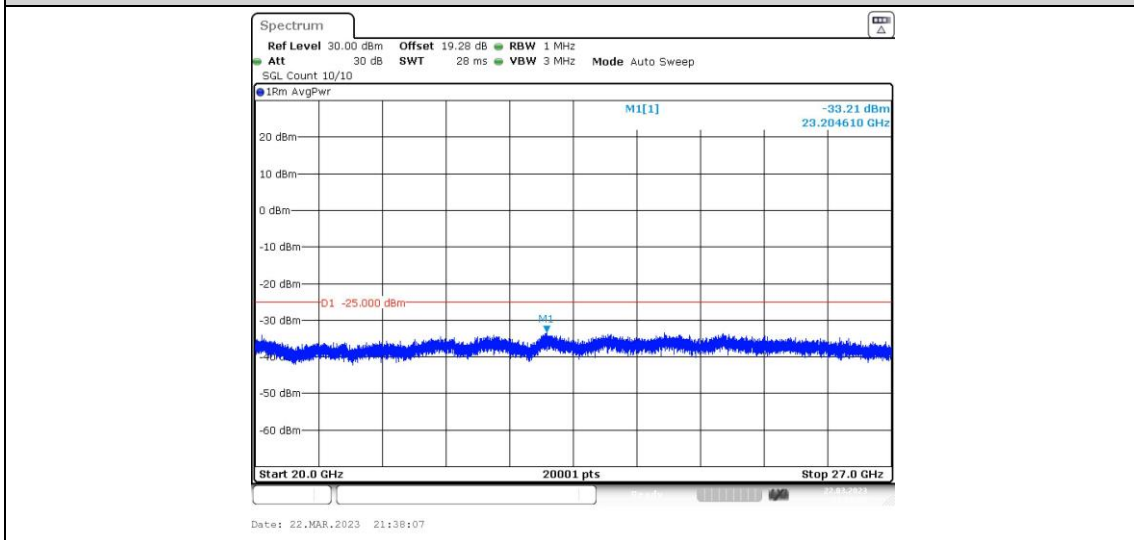

41-41-10MHz-15MHz-16QAM-16QAM-39703-39823-1RB#49-0RB#0-0.009~0.15MHz