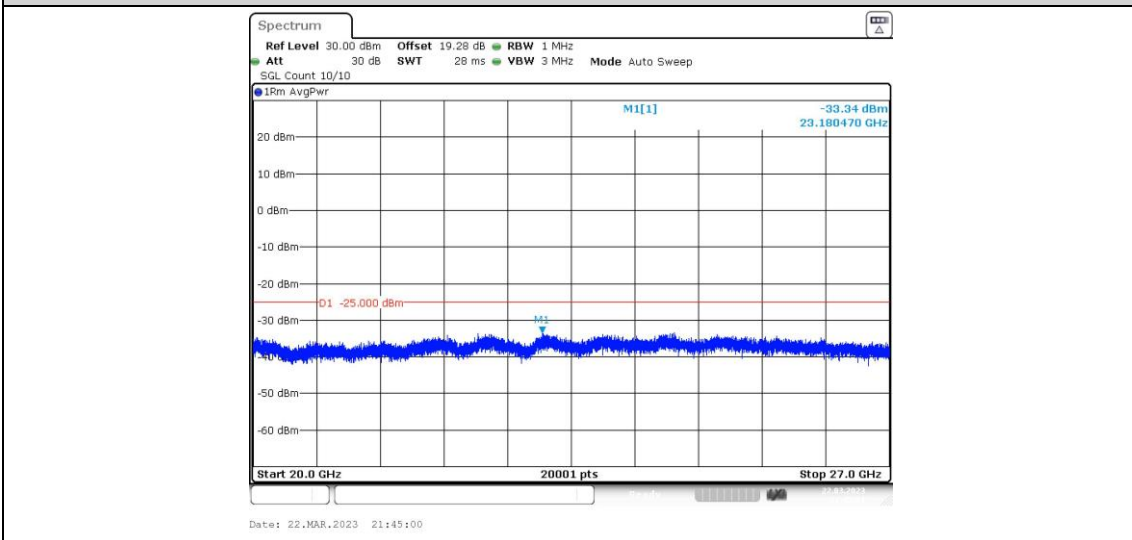

41-41-10MHz-15MHz-QPSK-QPSK-40549-40669-1RB#0-1RB#74-0.009~0.15MHz