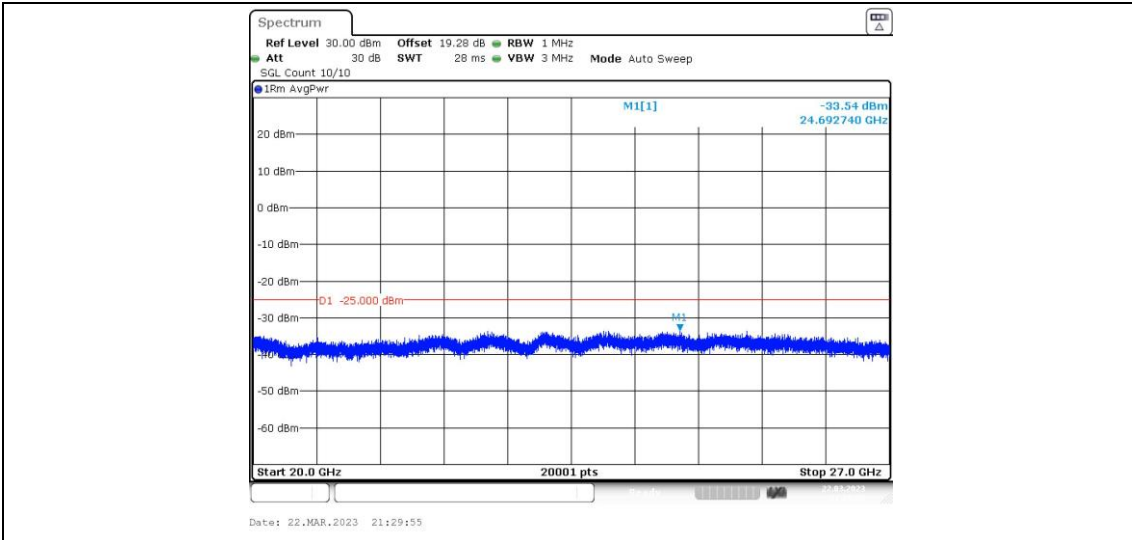

41-41-10MHz-15MHz-16QAM-16QAM-39703-39823-1RB#0-1RB#74-0.009~0.15MHz