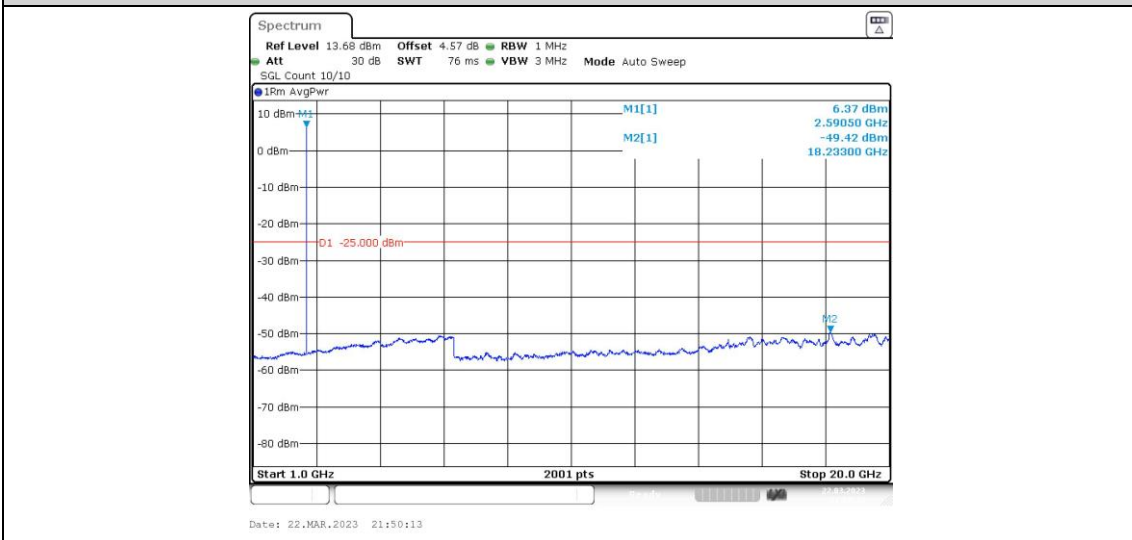

41-41-10MHz-15MHz-16QAM-16QAM-40549-40669-1RB#49-0RB#0-0.009~0.15MHz

41-41-10MHz-15MHz-16QAM-16QAM-40549-40669-1RB#49-0RB#0-0.15~30MHz

41-41-10MHz-15MHz-16QAM-16QAM-40549-40669-1RB#49-0RB#0-30~1000MHz

41-41-10MHz-15MHz-16QAM-16QAM-40549-40669-1RB#49-0RB#0-1000~20000MHz