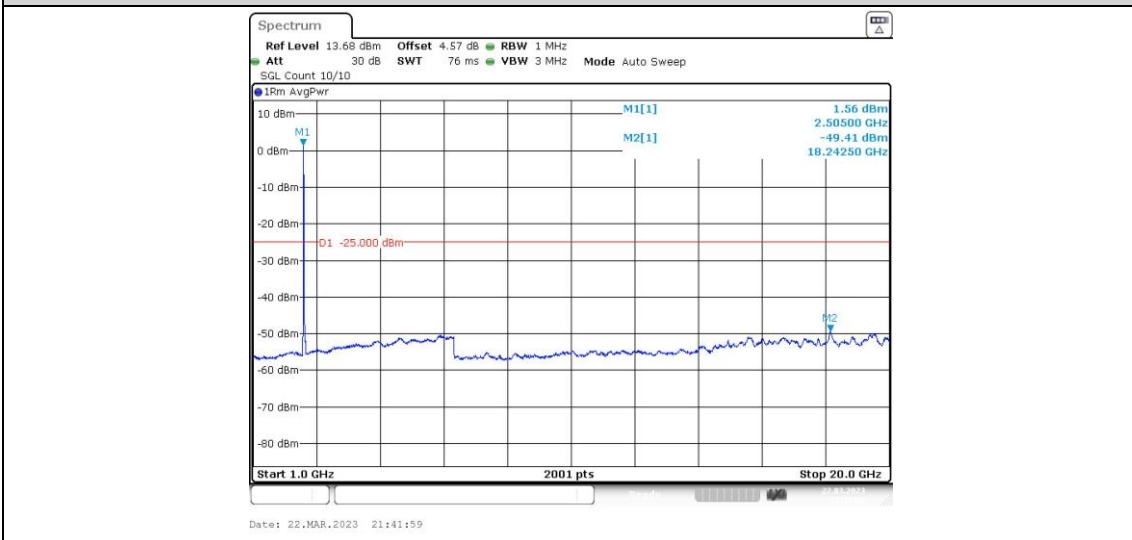

41-41-10MHz-15MHz-16QAM-16QAM-39703-39823-50RB#0-75RB#0-20000~27000MHz