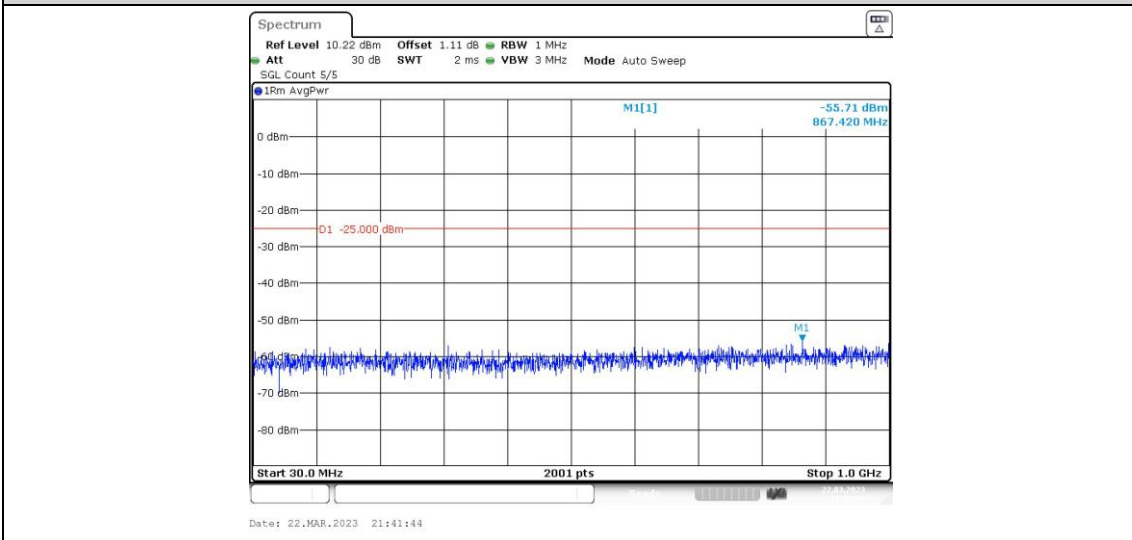

41-41-10MHz-15MHz-16QAM-16QAM-39703-39823-50RB#0-75RB#0-1000~20000MHz