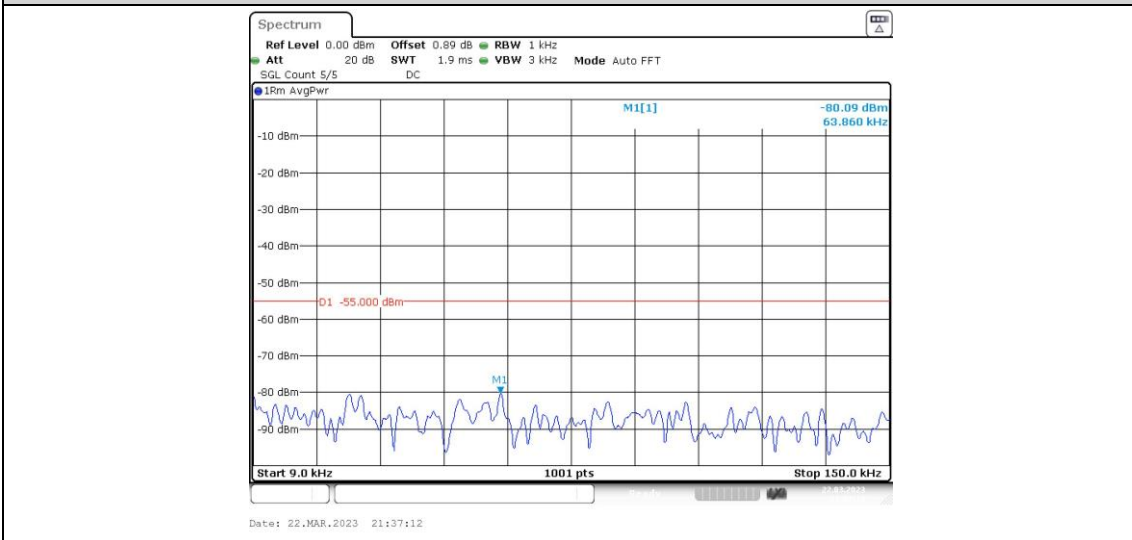

41-41-10MHz-15MHz-16QAM-16QAM-39703-39823-1RB#0-1RB#74-0.15~30MHz