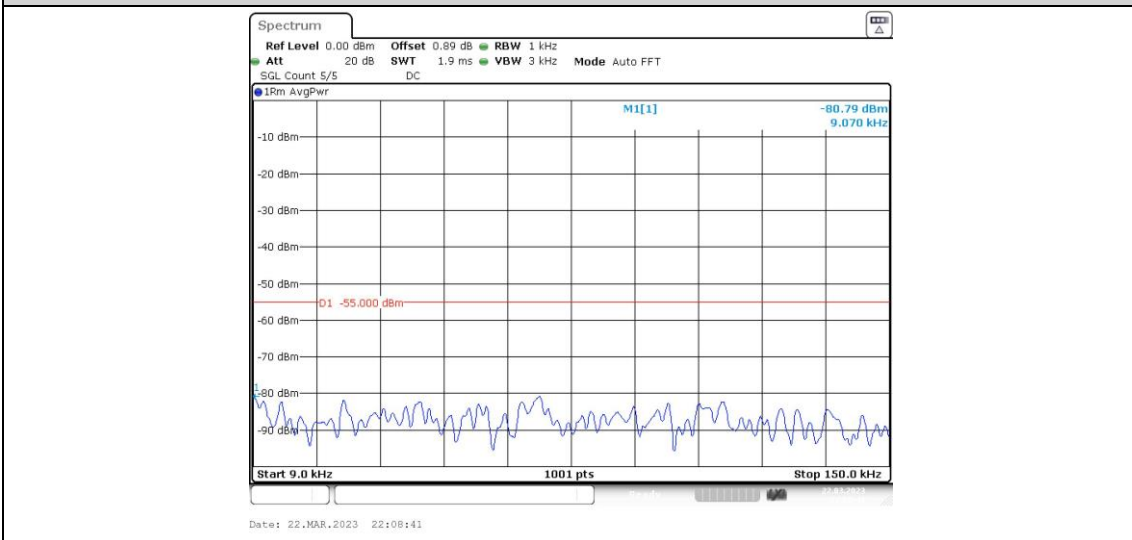

41-41-10MHz-15MHz-QPSK-QPSK-41395-41515-1RB#0-1RB#74-0.15~30MHz