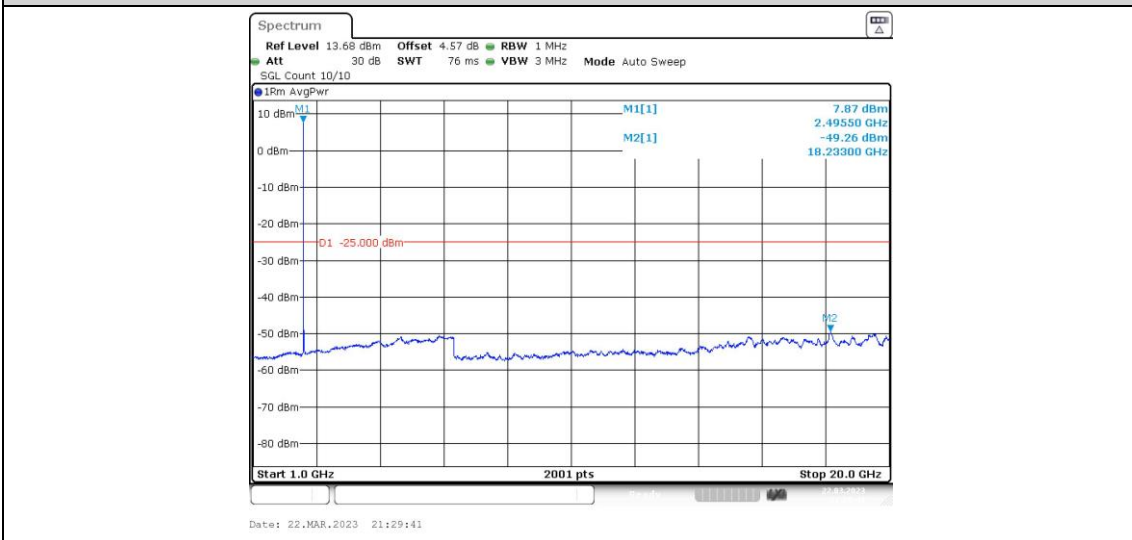

41-41-10MHz-15MHz-16QAM-16QAM-39703-39823-1RB#0-0RB#0-0.009~0.15MHz

41-41-10MHz-15MHz-16QAM-16QAM-39703-39823-1RB#0-0RB#0-0.15~30MHz

41-41-10MHz-15MHz-16QAM-16QAM-39703-39823-1RB#0-0RB#0-30~1000MHz

41-41-10MHz-15MHz-16QAM-16QAM-39703-39823-1RB#0-0RB#0-1000~20000MHz