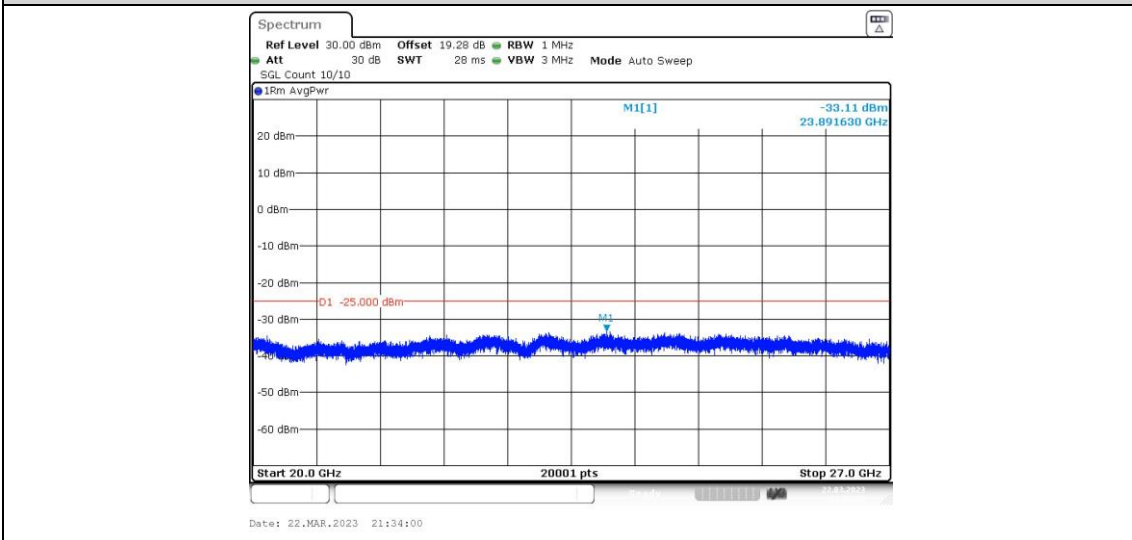

41-41-10MHz-15MHz-16QAM-16QAM-39703-39823-50RB#0-75RB#0-0.009~0.15MHz