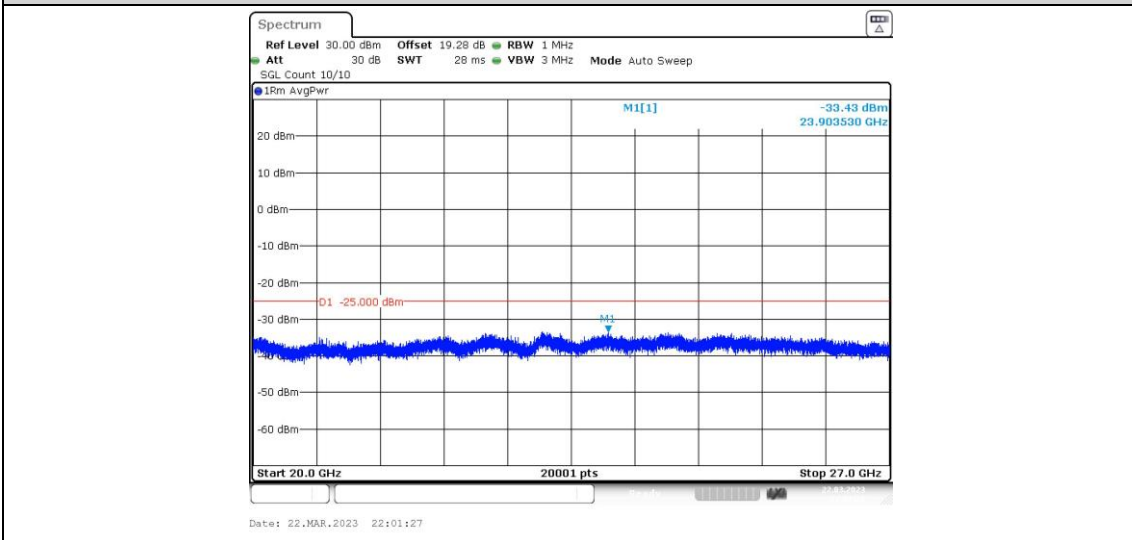

41-41-10MHz-15MHz-QPSK-QPSK-41395-41515-1RB#0-1RB#74-0.009~0.15MHz