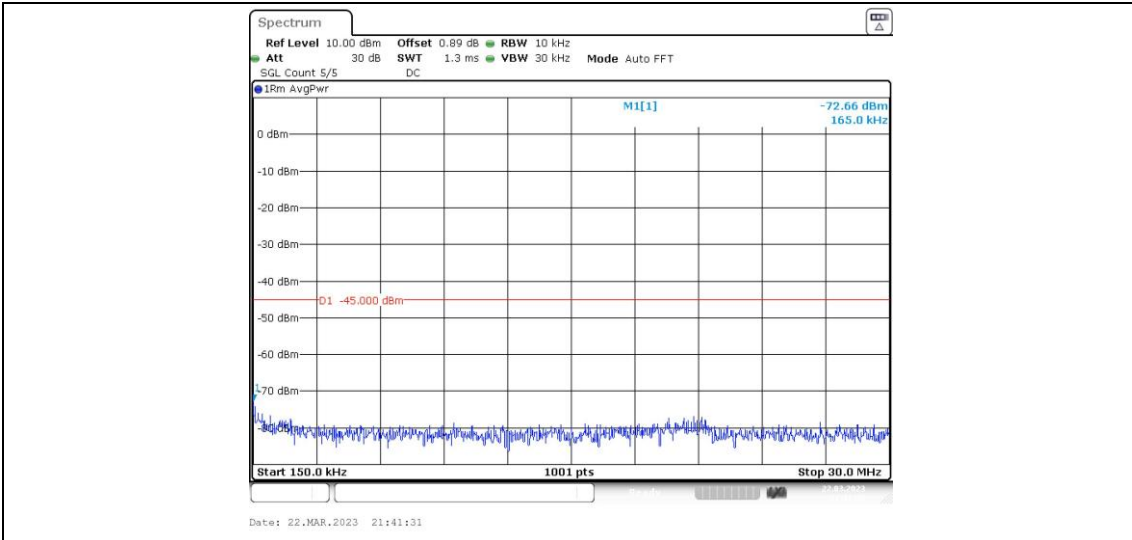

41-41-10MHz-15MHz-16QAM-16QAM-39703-39823-50RB#0-75RB#0-30~1000MHz