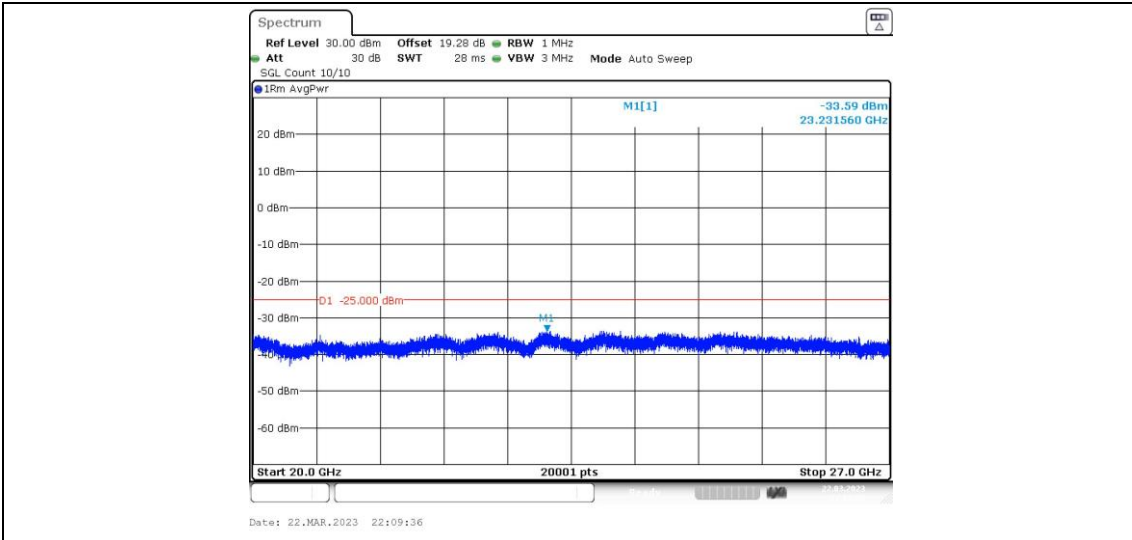

41-41-10MHz-15MHz-QPSK-QPSK-41395-41515-1RB#49-0RB#0-0.009~0.15MHz