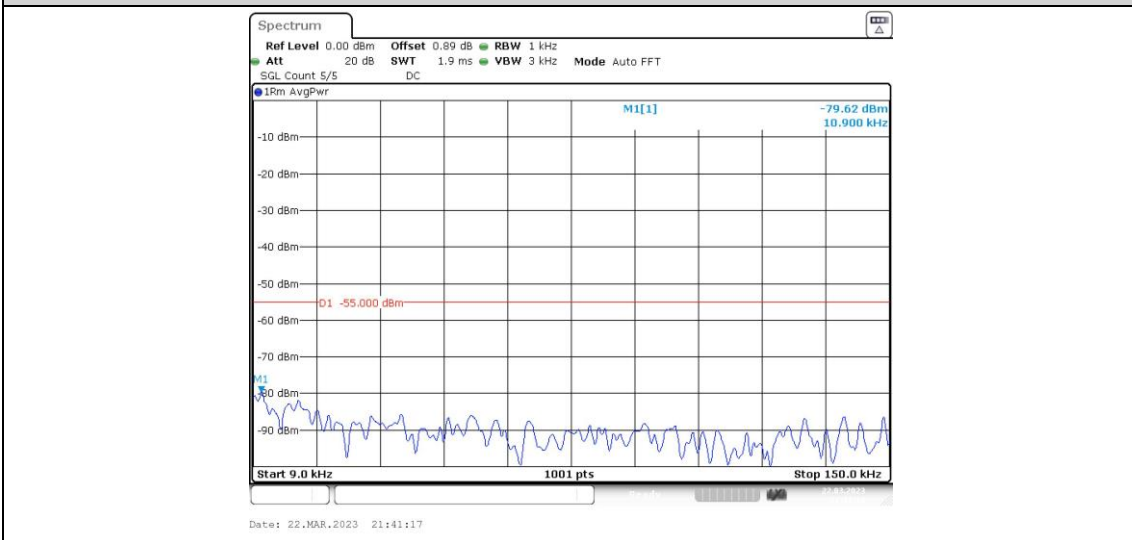

41-41-10MHz-15MHz-16QAM-16QAM-39703-39823-50RB#0-75RB#0-0.15~30MHz