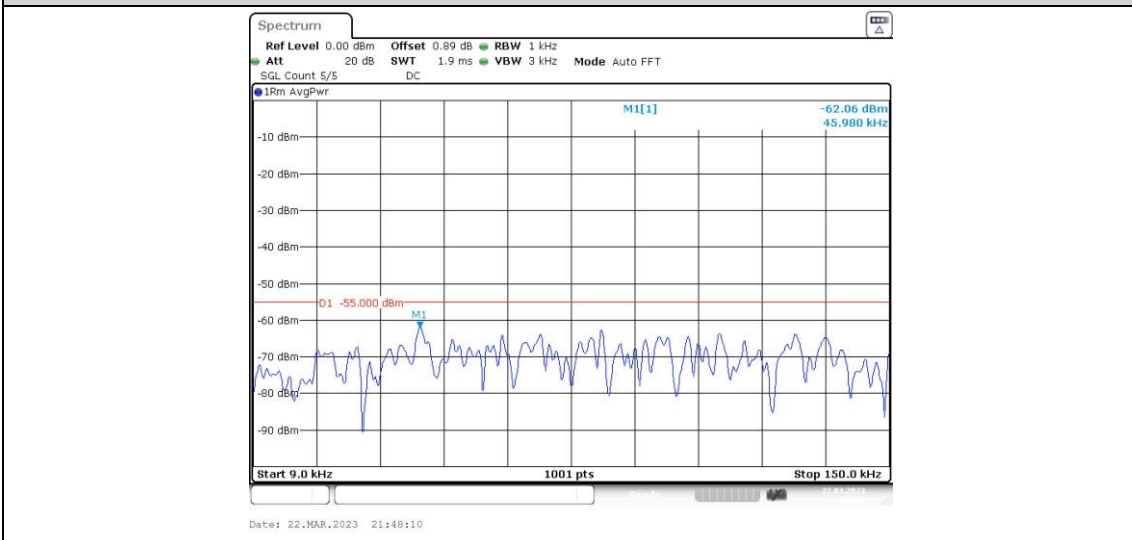

41-41-10MHz-15MHz-QPSK-QPSK-40549-40669-1RB#49-0RB#0-0.15~30MHz