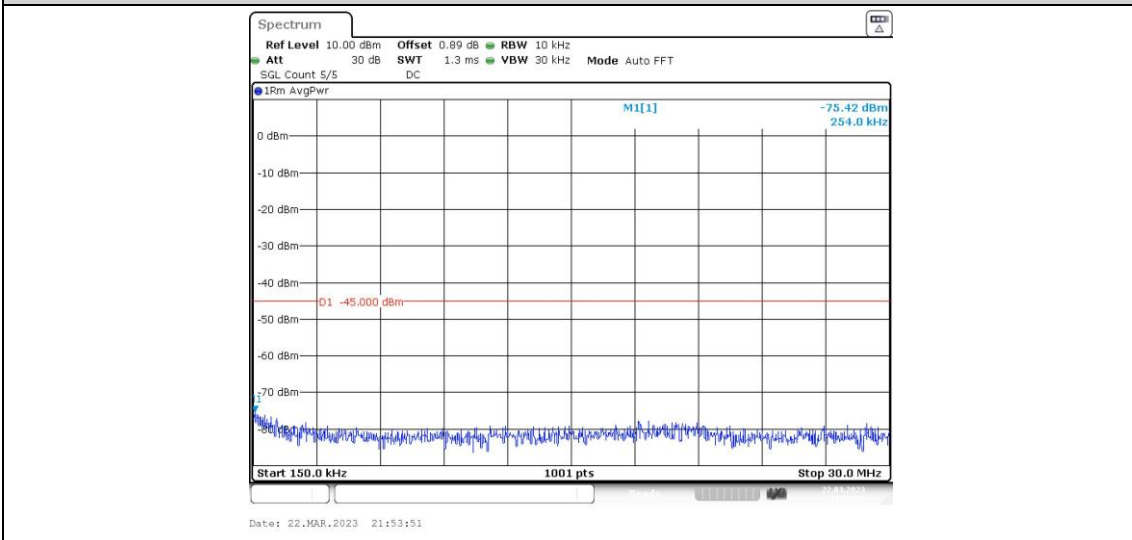

41-41-10MHz-15MHz-16QAM-16QAM-40549-40669-1RB#0-1RB#74-30~1000MHz