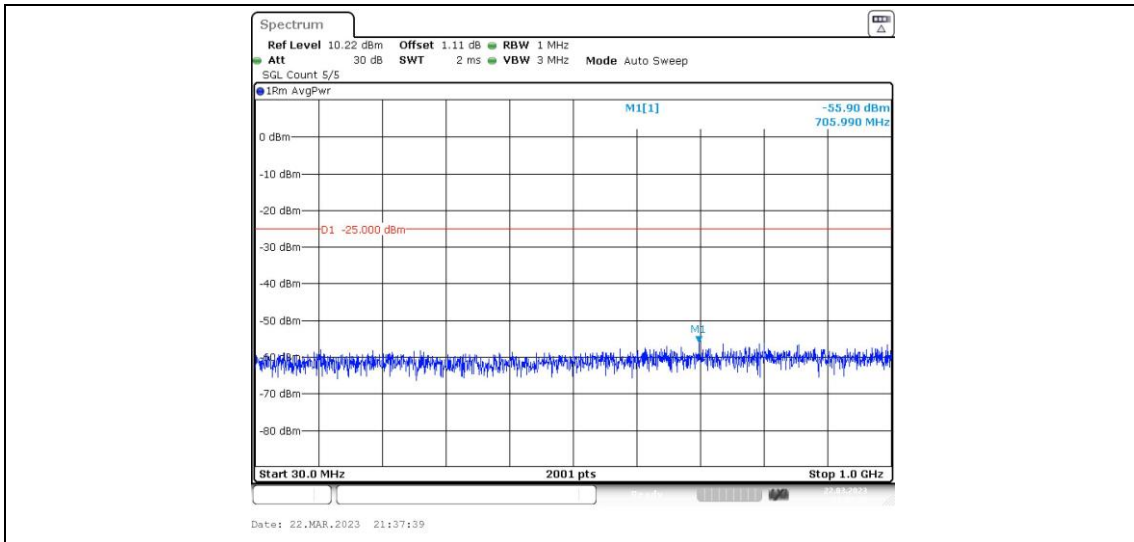

41-41-10MHz-15MHz-16QAM-16QAM-39703-39823-1RB#0-1RB#74-1000~20000MHz