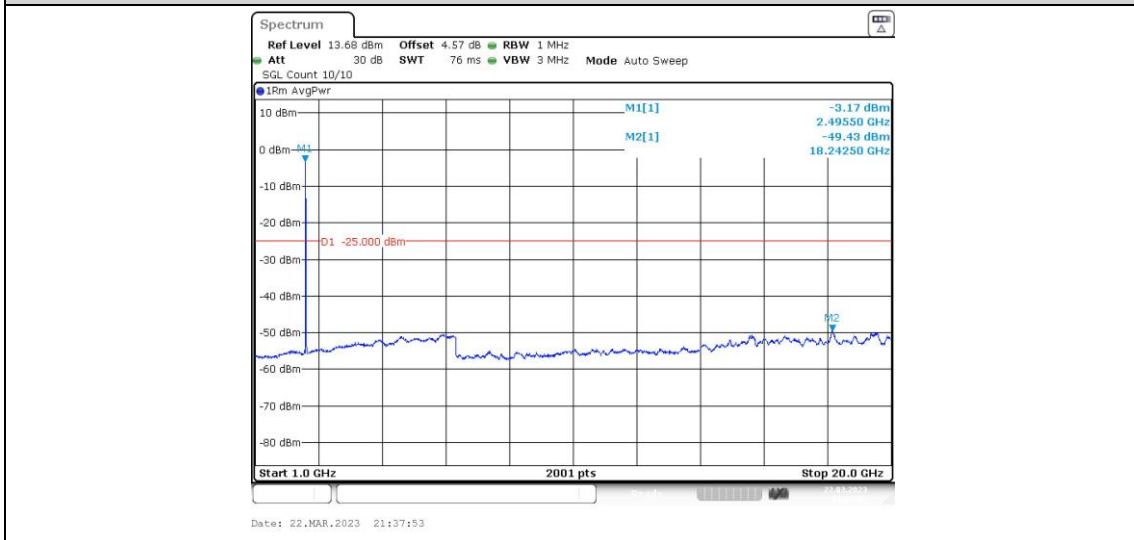

41-41-10MHz-15MHz-16QAM-16QAM-39703-39823-1RB#0-1RB#74-20000~27000MHz