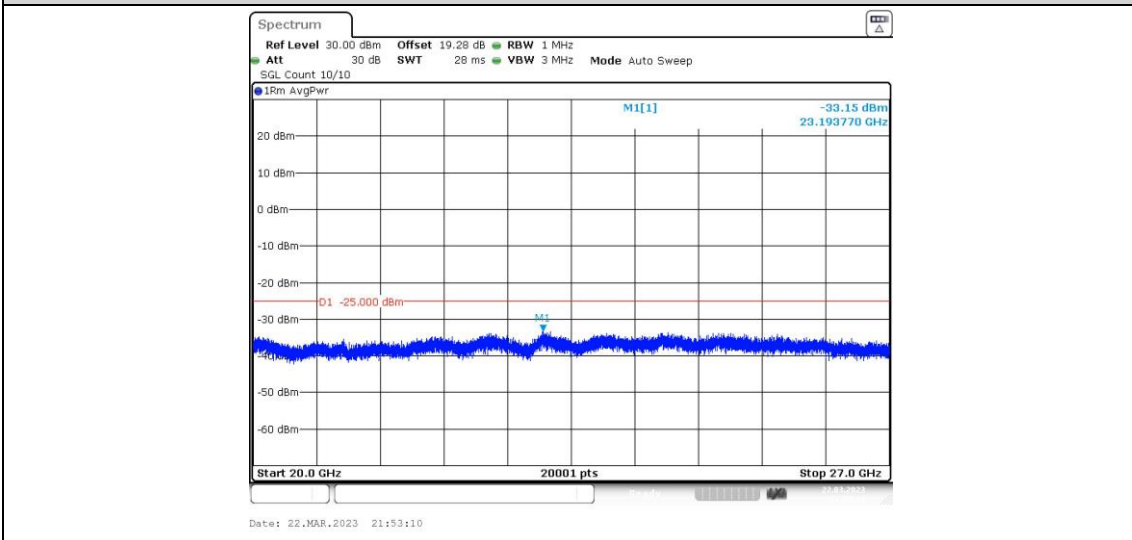

41-41-10MHz-15MHz-QPSK-QPSK-40549-40669-1RB#49-0RB#0-0.009~0.15MHz