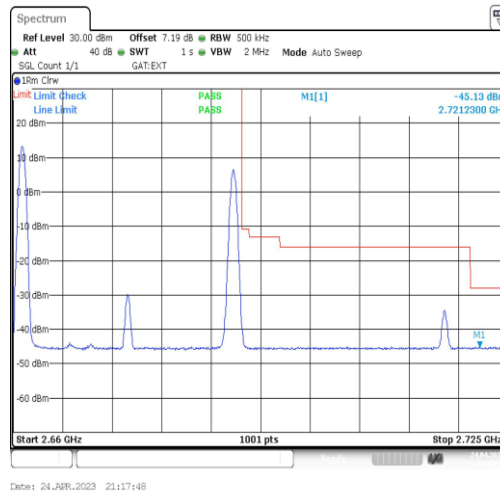

41-41_41-41_10MHz-20MHz_QPSK@QPSK-QPSK@QPSK_41346-41490_1RB#0@50RB#0-1RB#99
@100RB#0