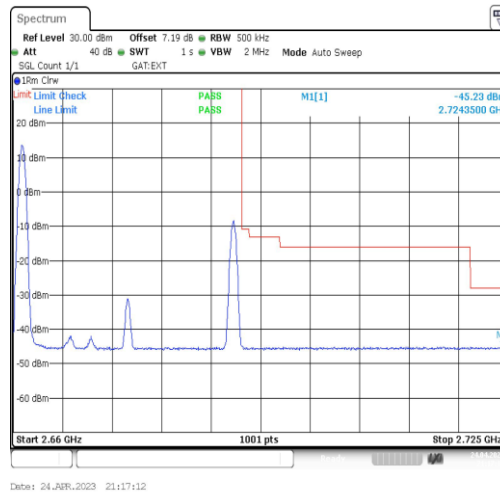

41-41_41-41_10MHz-20MHz_QPSK@QPSK-QPSK@QPSK_41346-41490_1RB#0@50RB#0-1RB#99
@100RB#0

41-41_41-41_10MHz-20MHz_16QAM@16QAM-16QAM@16QAM_41346-41490_1RB#0@50RB#0-1R
B#99@100RB#0