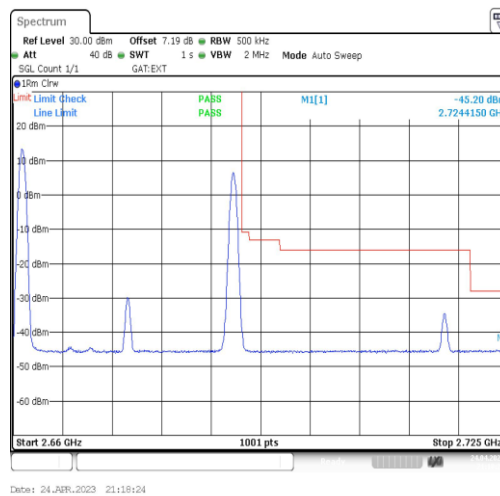

41-41_41-41_10MHz-20MHz_16QAM@16QAM-16QAM@16QAM_41346-41490_1RB#0@50RB#0-1R
B#99@100RB#0