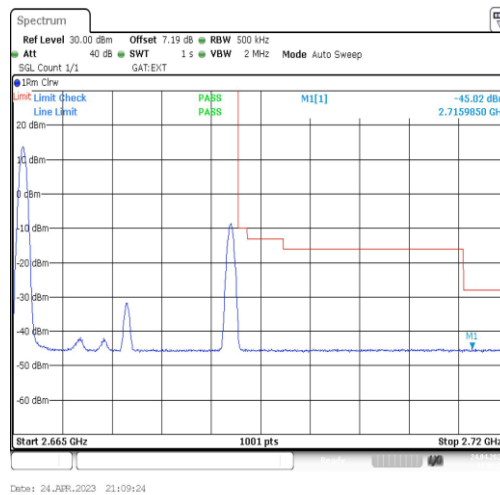

41-41_41-41_10MHz-15MHz_64QAM@64QAM-64QAM@64QAM_41395-41515_1RB#49@50RB#0-0
RB#0@75RB#0