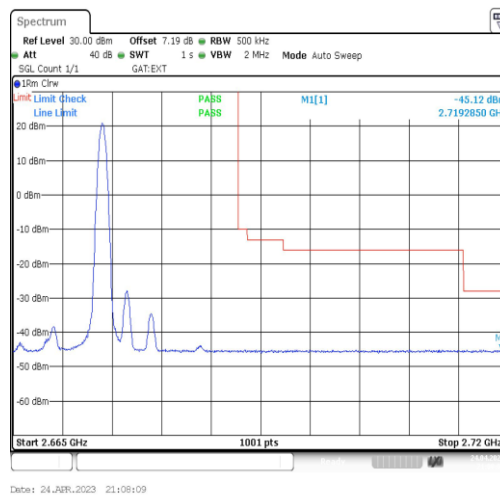

41-41_41-41_10MHz-15MHz_16QAM@16QAM-16QAM@16QAM_41395-41515_1RB#49@50RB#0-0
RB#0@75RB#0