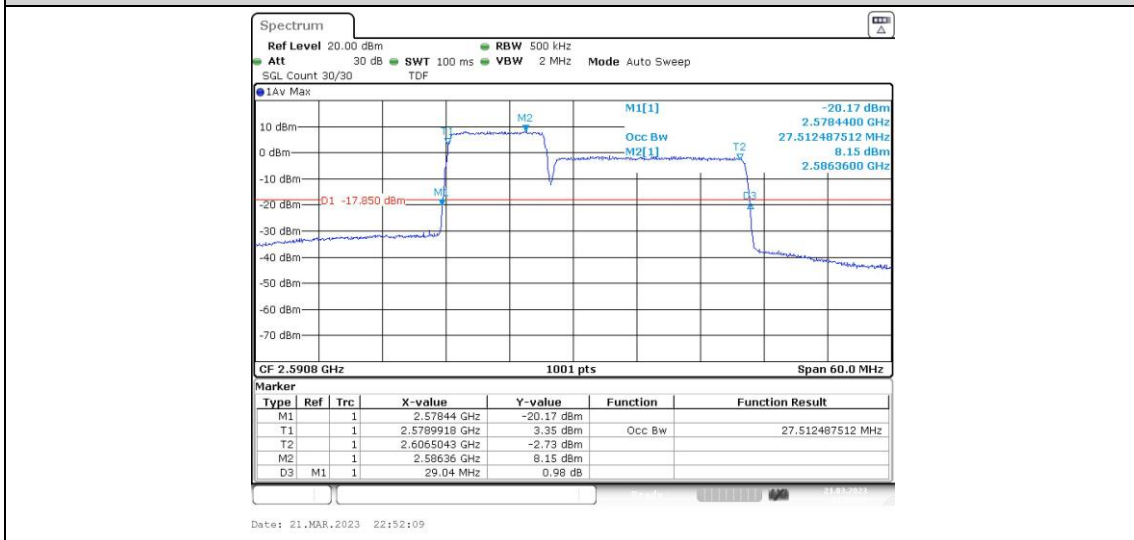

41-41-10MHz-20MHz-QPSK-QPSK-40526-40670-50RB#0-100RB#0