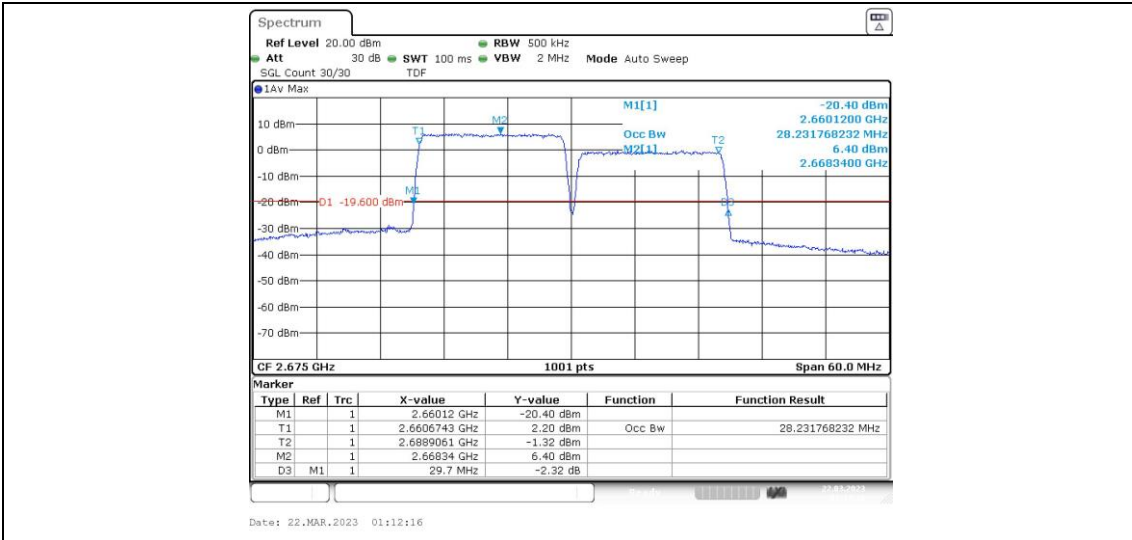

41-41-15MHz-15MHz-16QAM-16QAM-41365-41515-75RB#0-75RB#0