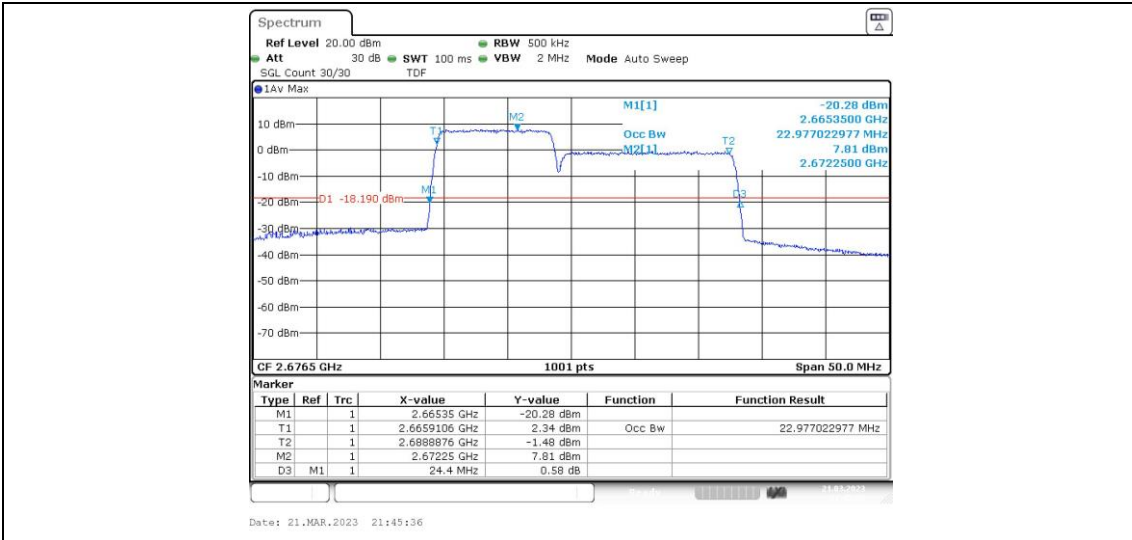

### Test Graphs

41-41-10MHz-15MHz-16QAM-16QAM-39703-39823-50RB#0-75RB#0

41-41-10MHz-15MHz-16QAM-16QAM-40549-40669-50RB#0-75RB#0

41-41-10MHz-15MHz-16QAM-16QAM-41395-41515-50RB#0-75RB#0

41-41-10MHz-15MHz-64QAM-64QAM-39703-39823-50RB#0-75RB#0