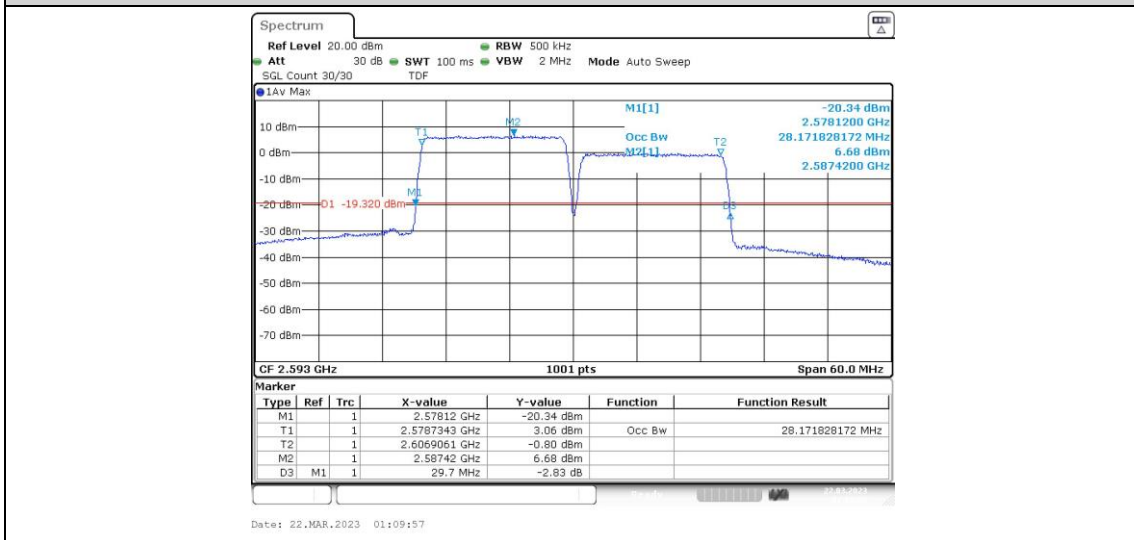

41-41-15MHz-15MHz-QPSK-QPSK-40545-40695-75RB#0-75RB#0

41-41-15MHz-15MHz-QPSK-QPSK-41365-41515-75RB#0-75RB#0