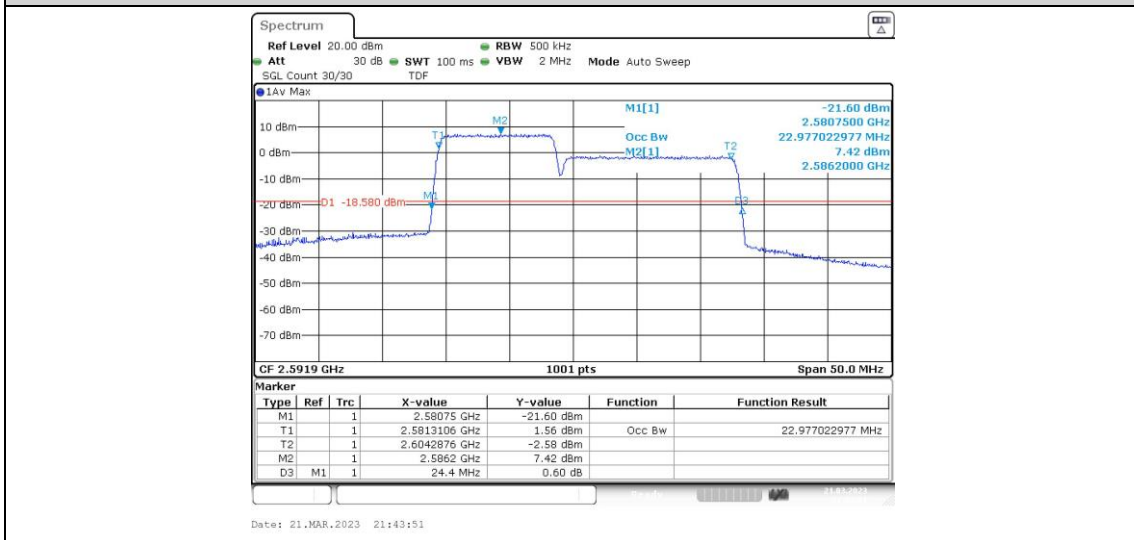

### Test Graphs

41-41-10MHz-15MHz-16QAM-16QAM-39703-39823-50RB#0-75RB#0

41-41-10MHz-15MHz-16QAM-16QAM-40549-40669-50RB#0-75RB#0

41-41-10MHz-15MHz-16QAM-16QAM-41395-41515-50RB#0-75RB#0

41-41-10MHz-15MHz-64QAM-64QAM-39703-39823-50RB#0-75RB#0