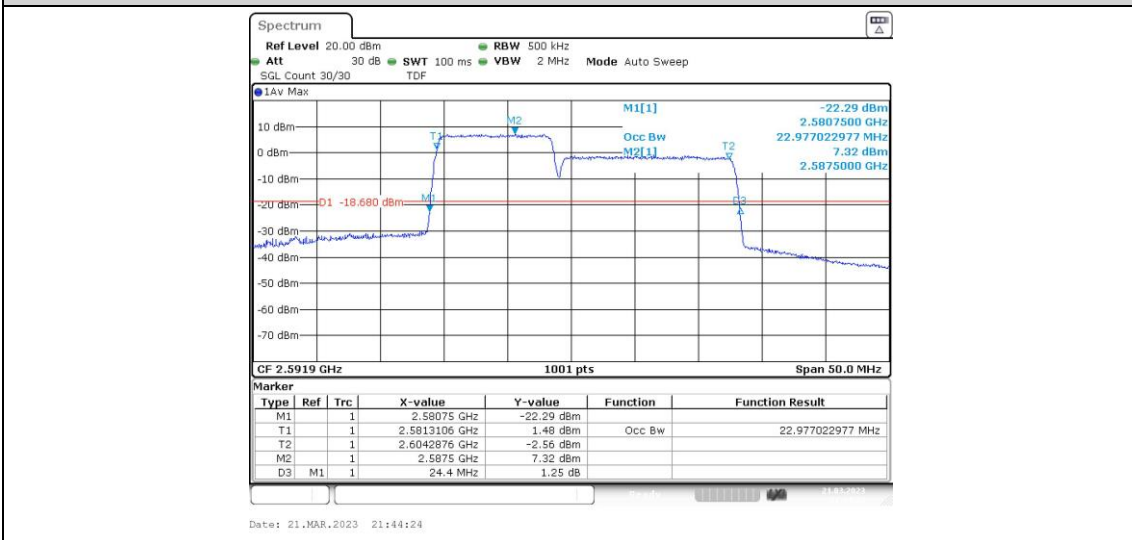

41-41-10MHz-15MHz-64QAM-64QAM-40549-40669-50RB#0-75RB#0