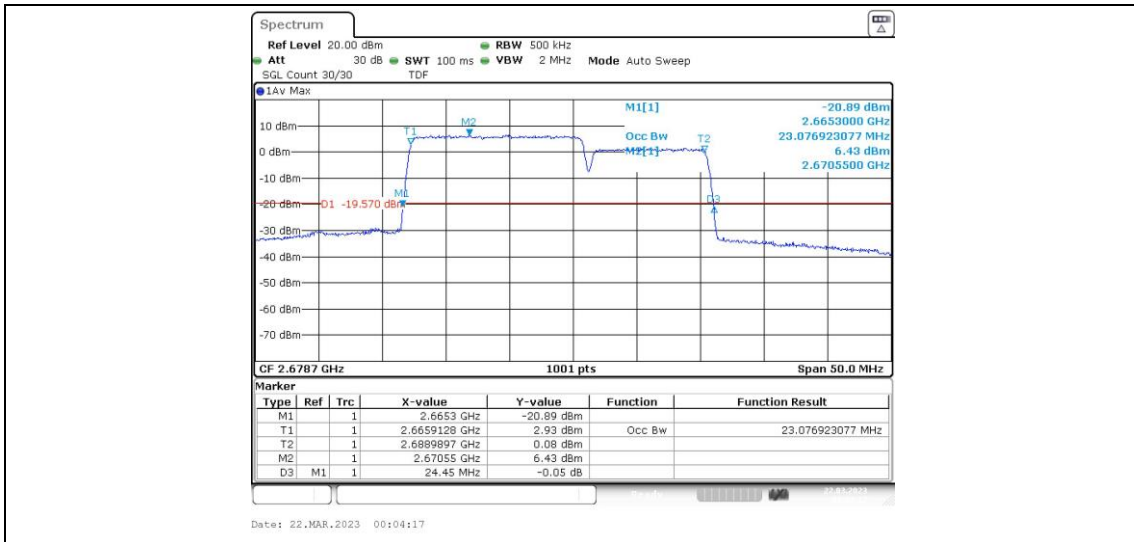

41-41-15MHz-10MHz-16QAM-16QAM-41417-41537-75RB#0-50RB#0

41-41-15MHz-10MHz-64QAM-64QAM-39725-39845-75RB#0-50RB#0

41-41-15MHz-10MHz-64QAM-64QAM-40571-40691-75RB#0-50RB#0

41-41-15MHz-10MHz-64QAM-64QAM-41417-41537-75RB#0-50RB#0