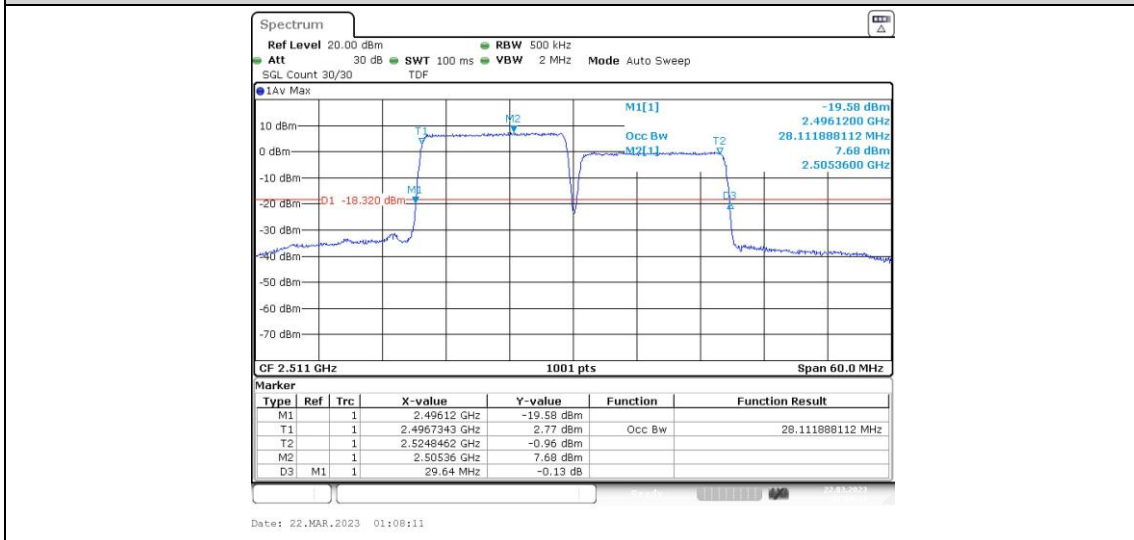

41-41-15MHz-15MHz-QPSK-QPSK-39725-39875-75RB#0-75RB#0