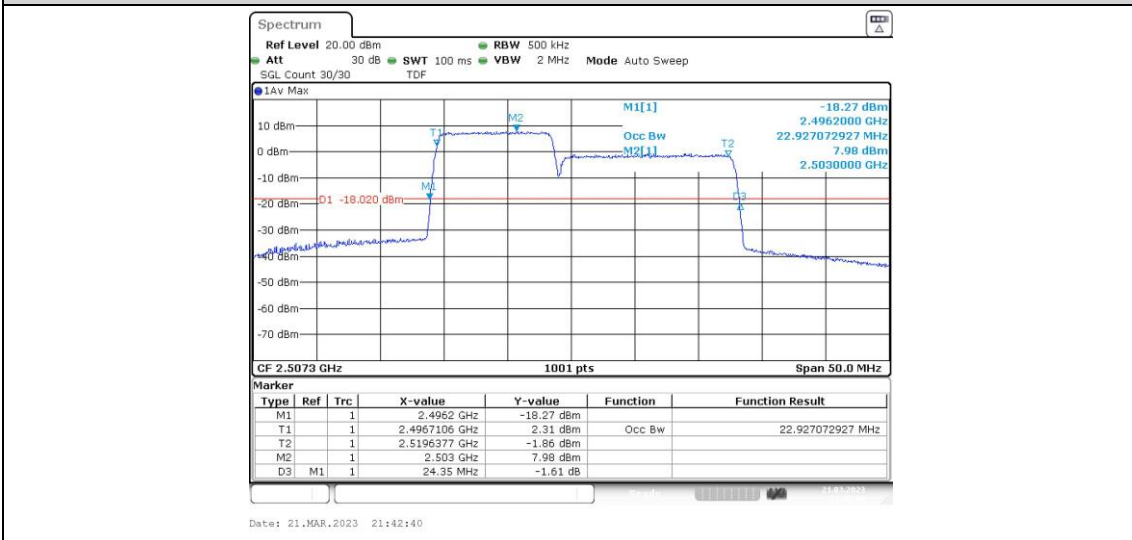

### Test Graphs

41-41-10MHz-15MHz-16QAM-16QAM-39703-39823-50RB#0-75RB#0

41-41-10MHz-15MHz-16QAM-16QAM-40549-40669-50RB#0-75RB#0

41-41-10MHz-15MHz-16QAM-16QAM-41395-41515-50RB#0-75RB#0

41-41-10MHz-15MHz-64QAM-64QAM-39703-39823-50RB#0-75RB#0