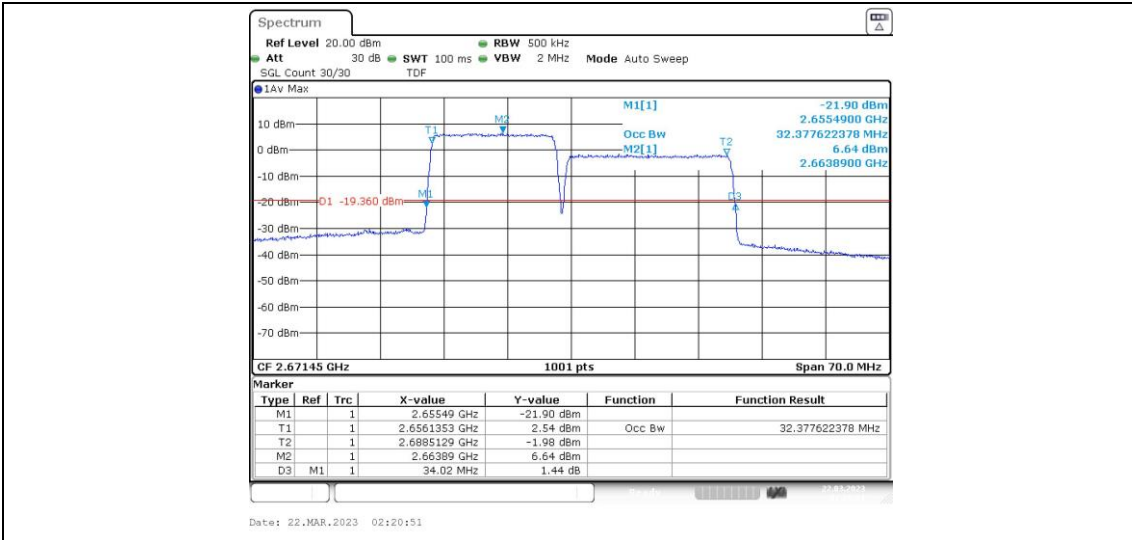

41-41-15MHz-20MHz-16QAM-16QAM-41319-41490-75RB#0-100RB#0

41-41-15MHz-20MHz-64QAM-64QAM-39728-39899-75RB#0-100RB#0