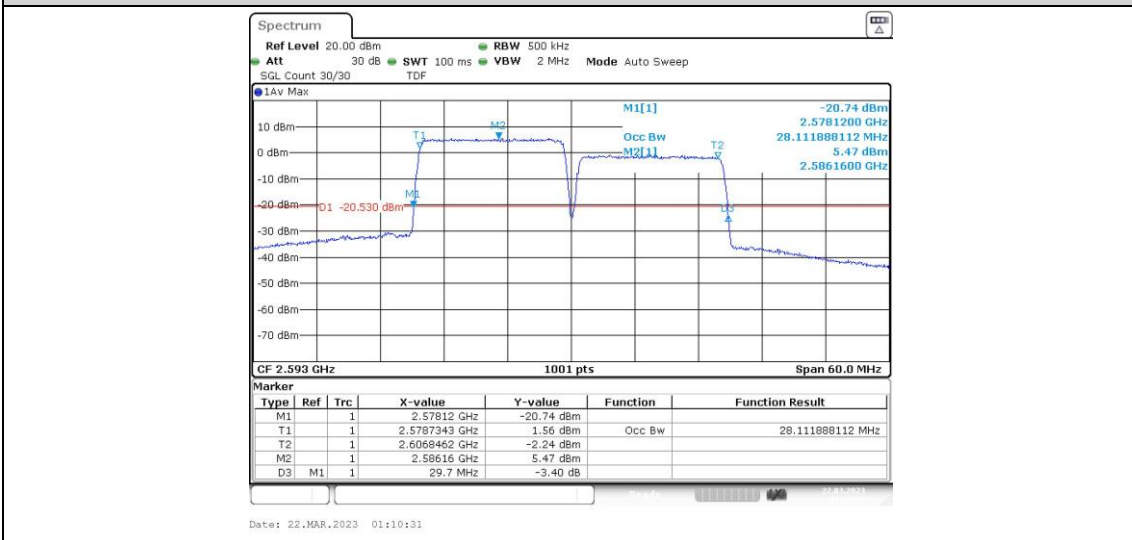

41-41-15MHz-15MHz-16QAM-16QAM-40545-40695-75RB#0-75RB#0