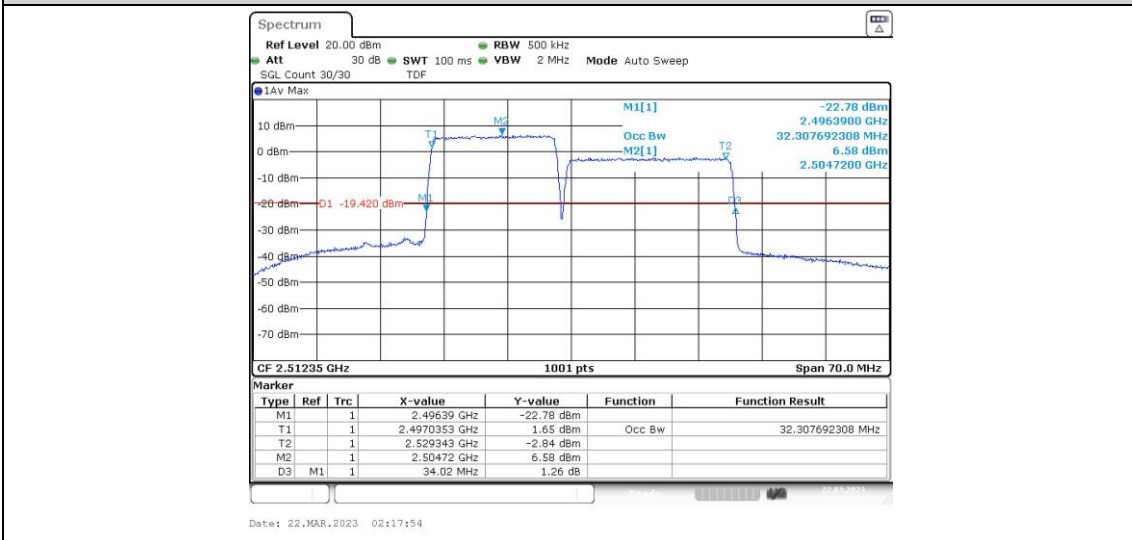

41-41-15MHz-20MHz-16QAM-16QAM-39728-39899-75RB#0-100RB#0

41-41-15MHz-20MHz-16QAM-16QAM-40523-40694-75RB#0-100RB#0

41-41-15MHz-20MHz-16QAM-16QAM-41319-41490-75RB#0-100RB#0

41-41-15MHz-20MHz-64QAM-64QAM-39728-39899-75RB#0-100RB#0