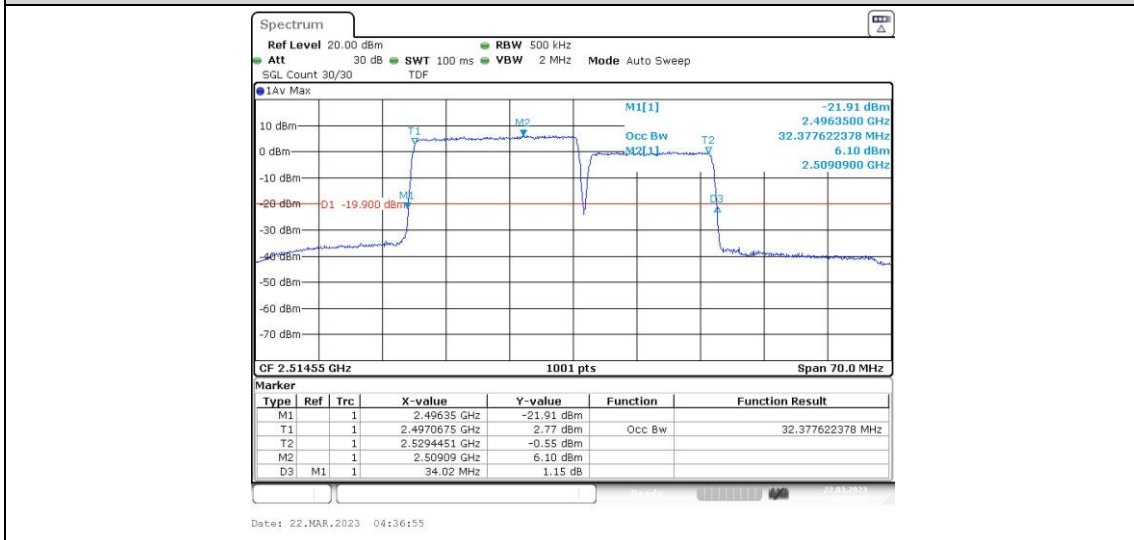

41-41-20MHz-15MHz-QPSK-QPSK-39750-39921-100RB#0-75RB#0