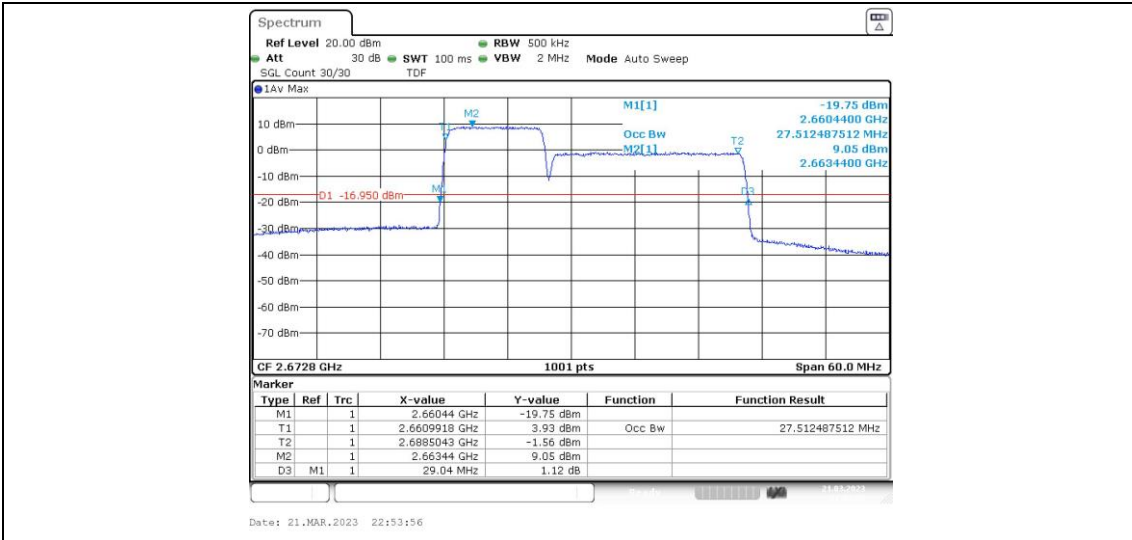

41-41-10MHz-20MHz-QPSK-QPSK-41346-41490-50RB#0-100RB#0

41-41-10MHz-20MHz-16QAM-16QAM-39705-39849-50RB#0-100RB#0