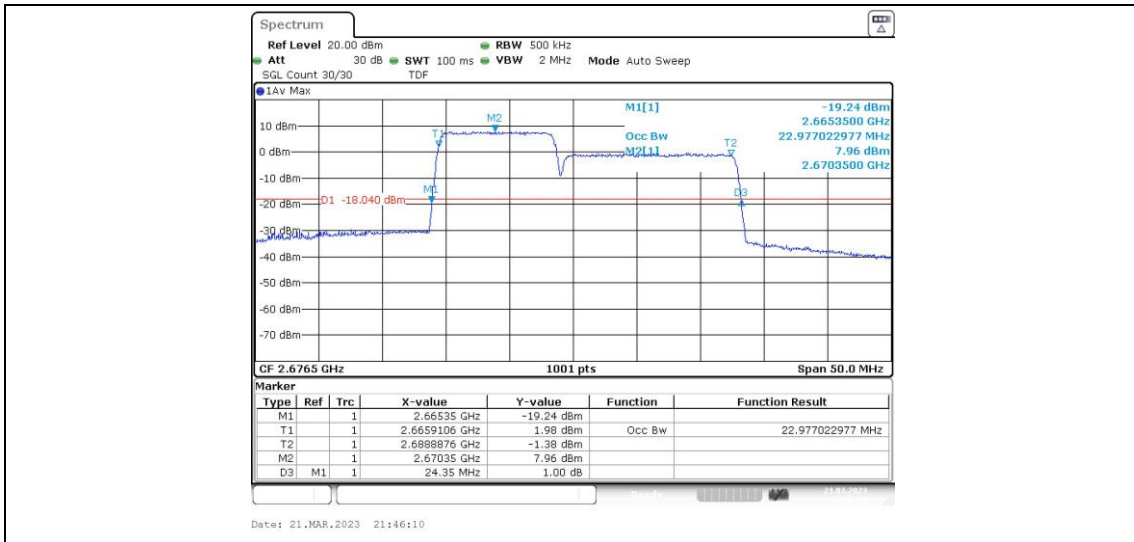

41-41-10MHz-15MHz-64QAM-64QAM-41395-41515-50RB#0-75RB#0