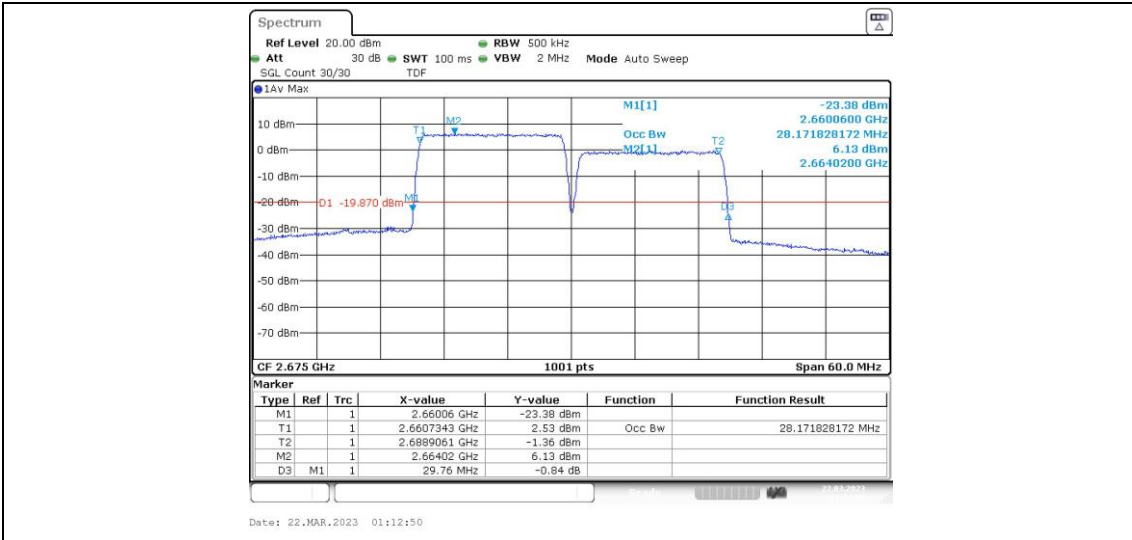

41-41-15MHz-20MHz-QPSK-QPSK-39728-39899-75RB#0-100RB#0

41-41-15MHz-20MHz-QPSK-QPSK-40523-40694-75RB#0-100RB#0

41-41-15MHz-20MHz-QPSK-QPSK-41319-41490-75RB#0-100RB#0