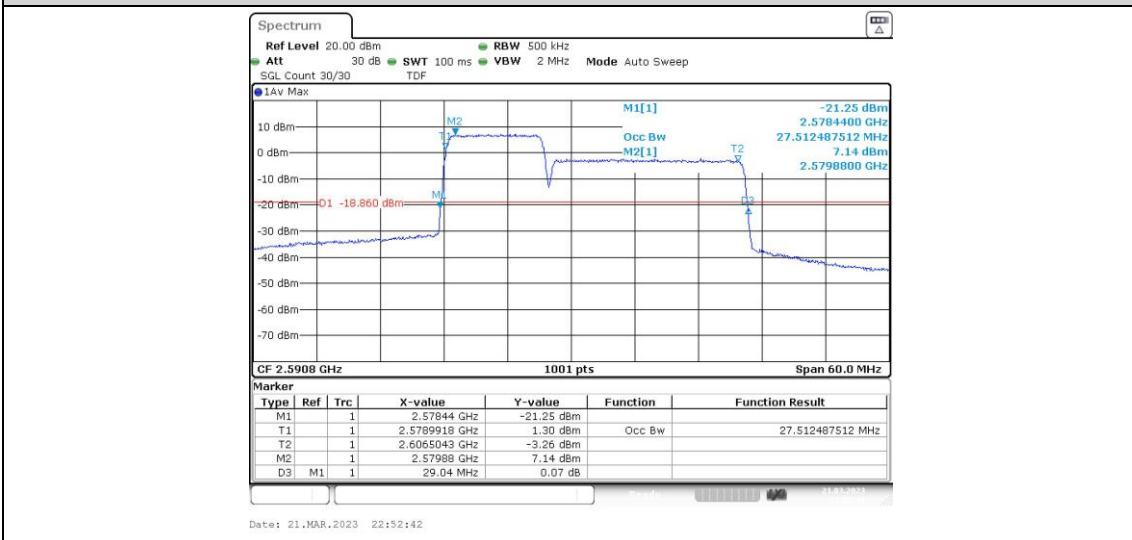

41-41-10MHz-20MHz-16QAM-16QAM-41346-41490-50RB#0-100RB#0