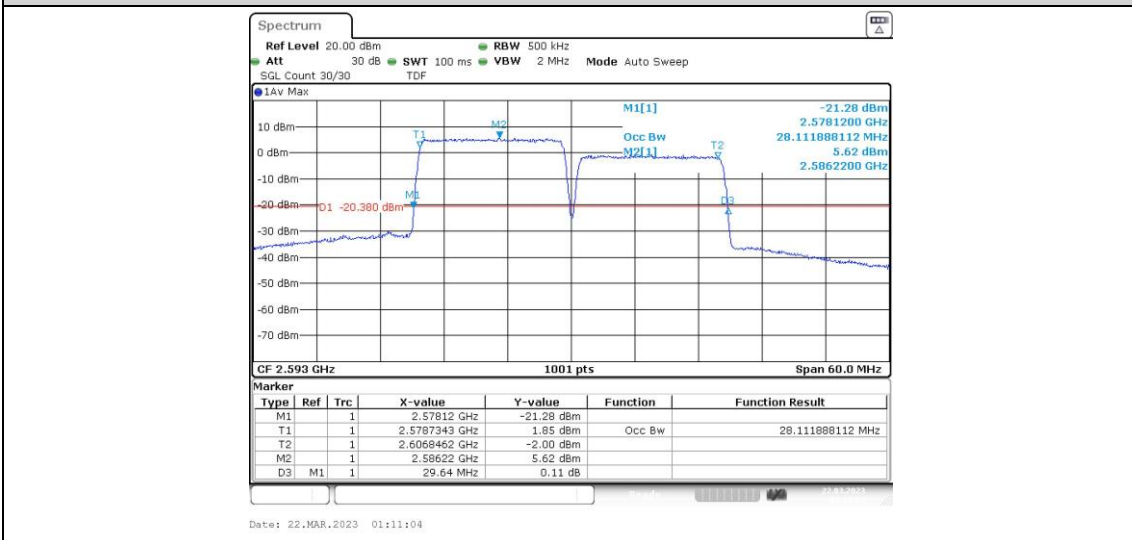

41-41-15MHz-15MHz-16QAM-16QAM-40545-40695-75RB#0-75RB#0

41-41-15MHz-15MHz-16QAM-16QAM-41365-41515-75RB#0-75RB#0

**41-41-15MHz-15MHz-64QAM-64QAM-39725-39875-75RB#0-75RB#0**

**41-41-15MHz-15MHz-64QAM-64QAM-40545-40695-75RB#0-75RB#0**