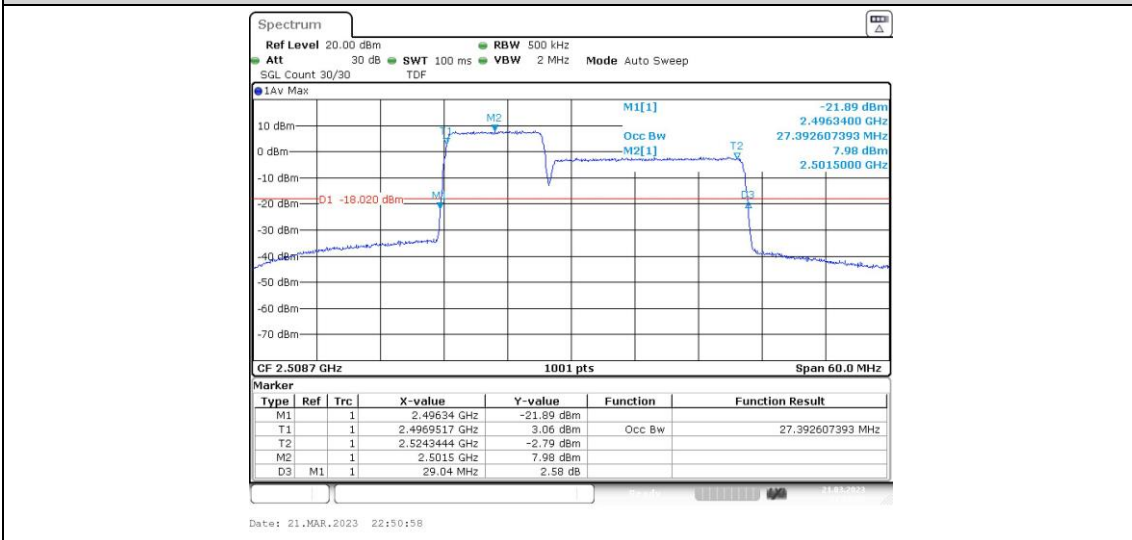

41-41-10MHz-20MHz-16QAM-16QAM-40526-40670-50RB#0-100RB#0