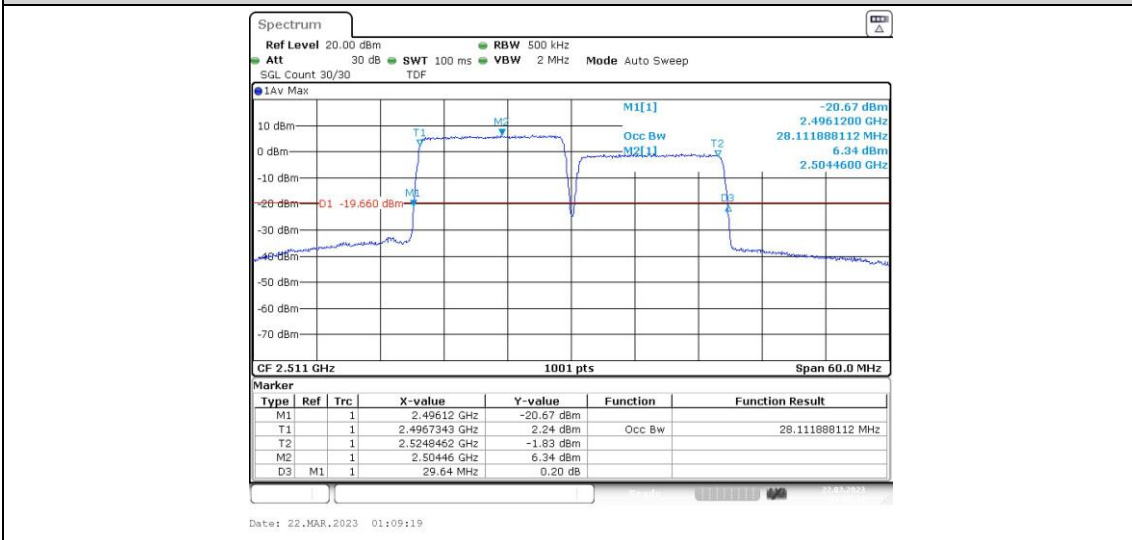

41-41-15MHz-15MHz-64QAM-64QAM-39725-39875-75RB#0-75RB#0