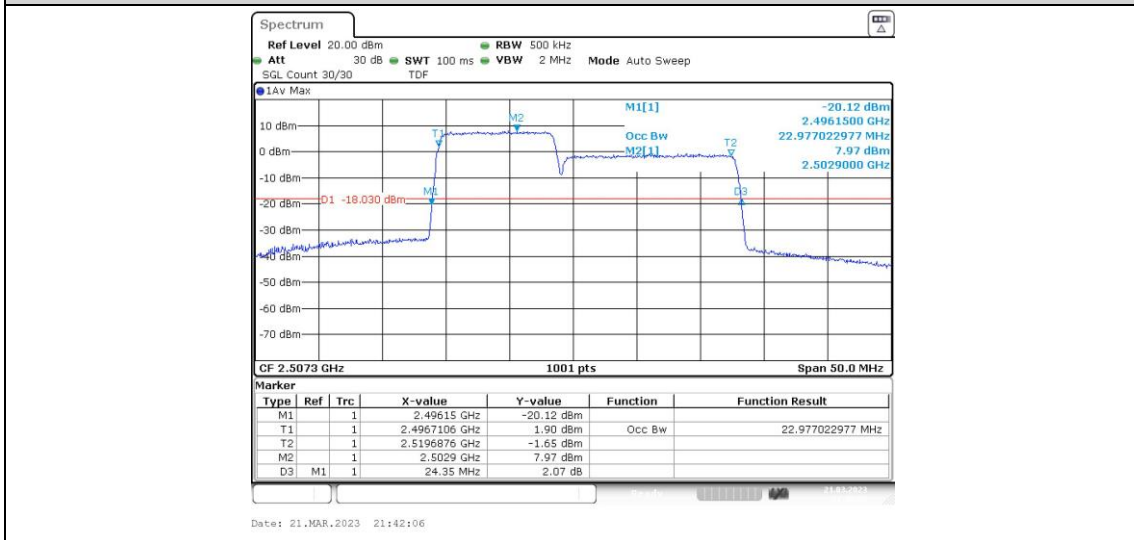

41-41-10MHz-15MHz-16QAM-16QAM-39703-39823-50RB#0-75RB#0