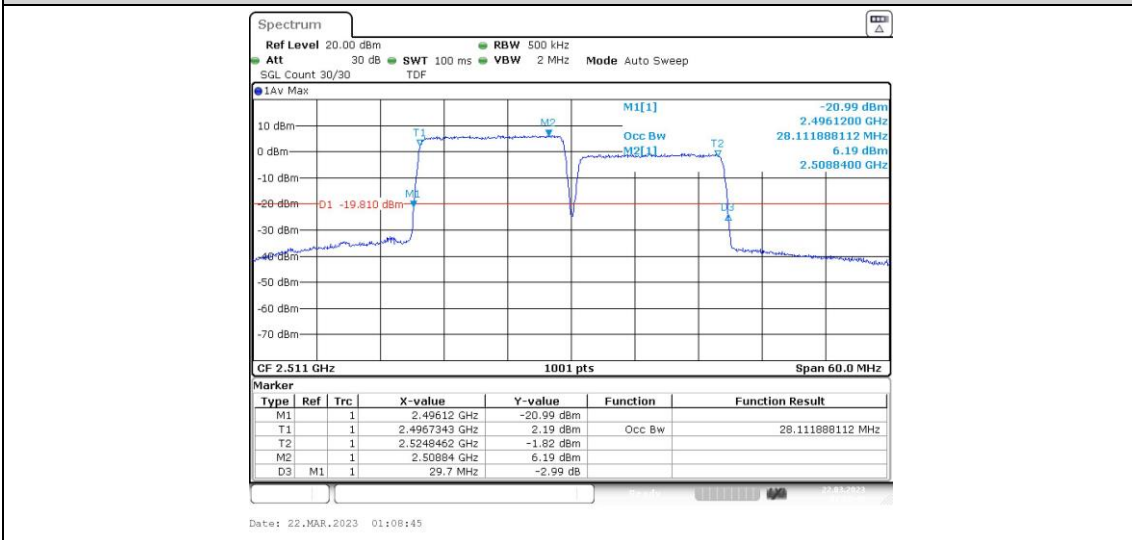

41-41-15MHz-15MHz-QPSK-QPSK-39725-39875-75RB#0-75RB#0

41-41-15MHz-15MHz-QPSK-QPSK-40545-40695-75RB#0-75RB#0

41-41-15MHz-15MHz-QPSK-QPSK-41365-41515-75RB#0-75RB#0

41-41-15MHz-15MHz-16QAM-16QAM-39725-39875-75RB#0-75RB#0