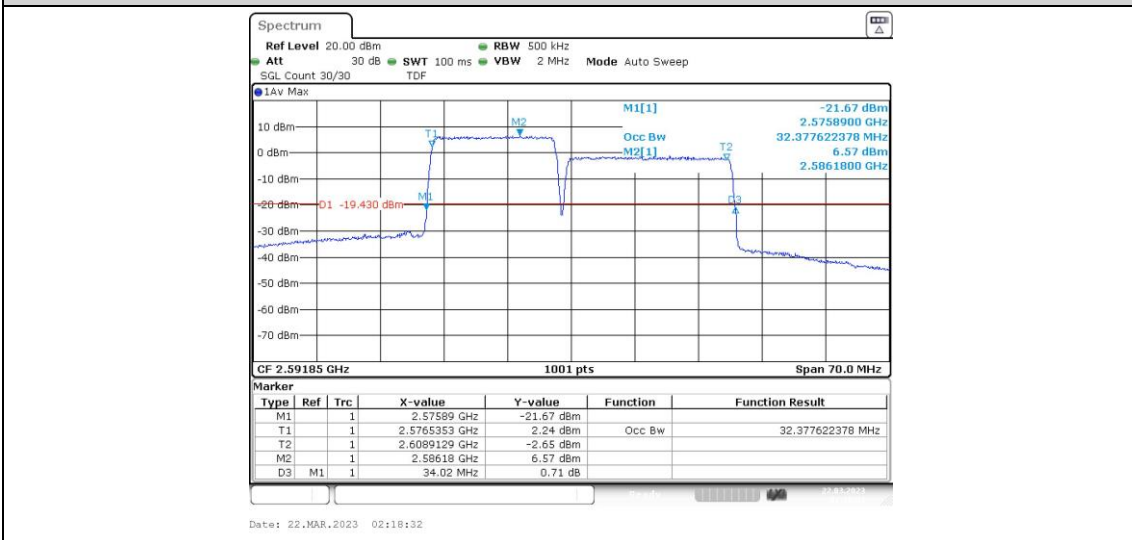

41-41-15MHz-20MHz-QPSK-QPSK-40523-40694-75RB#0-100RB#0

41-41-15MHz-20MHz-QPSK-QPSK-41319-41490-75RB#0-100RB#0