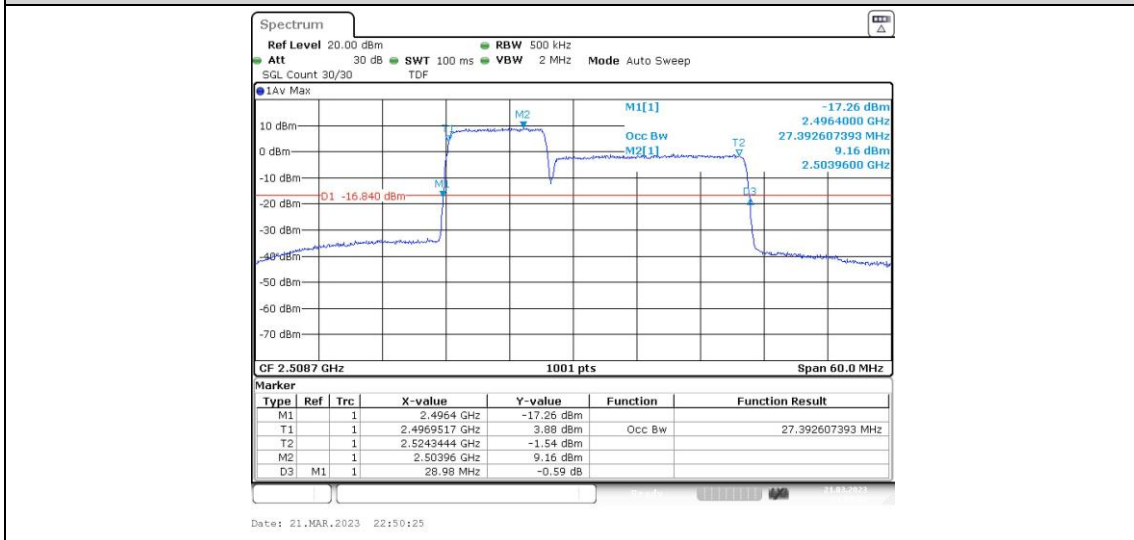

41-41-10MHz-20MHz-QPSK-QPSK-39705-39849-50RB#0-100RB#0