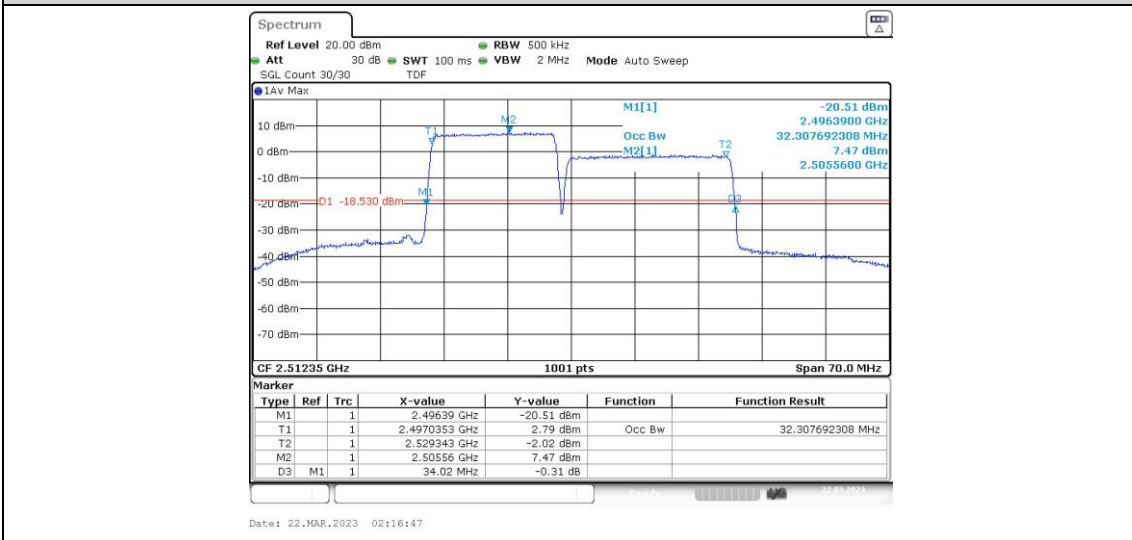

41-41-15MHz-20MHz-QPSK-QPSK-39728-39899-75RB#0-100RB#0