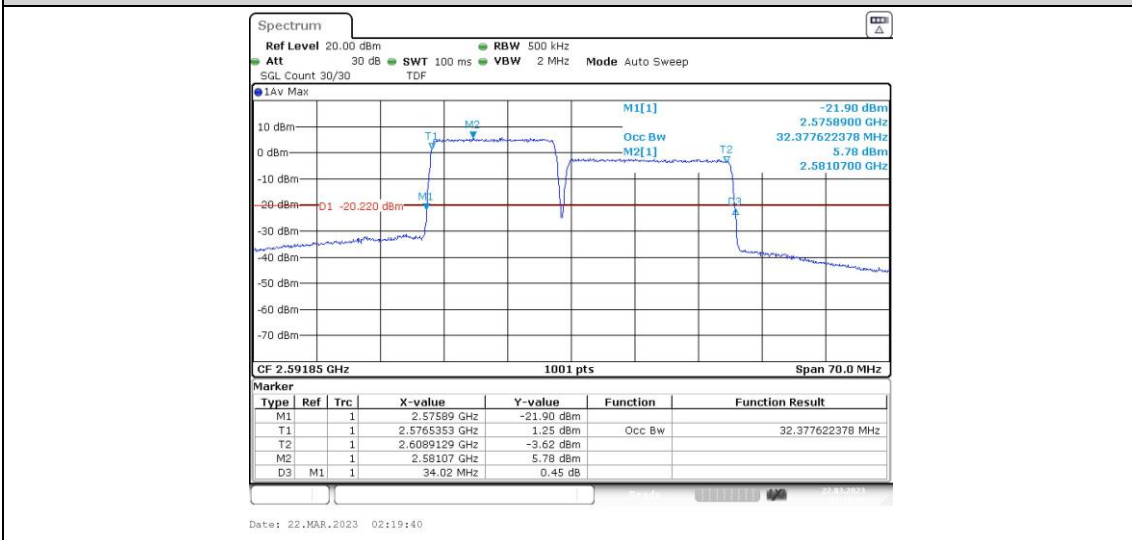

41-41-15MHz-20MHz-64QAM-64QAM-41319-41490-75RB#0-100RB#0