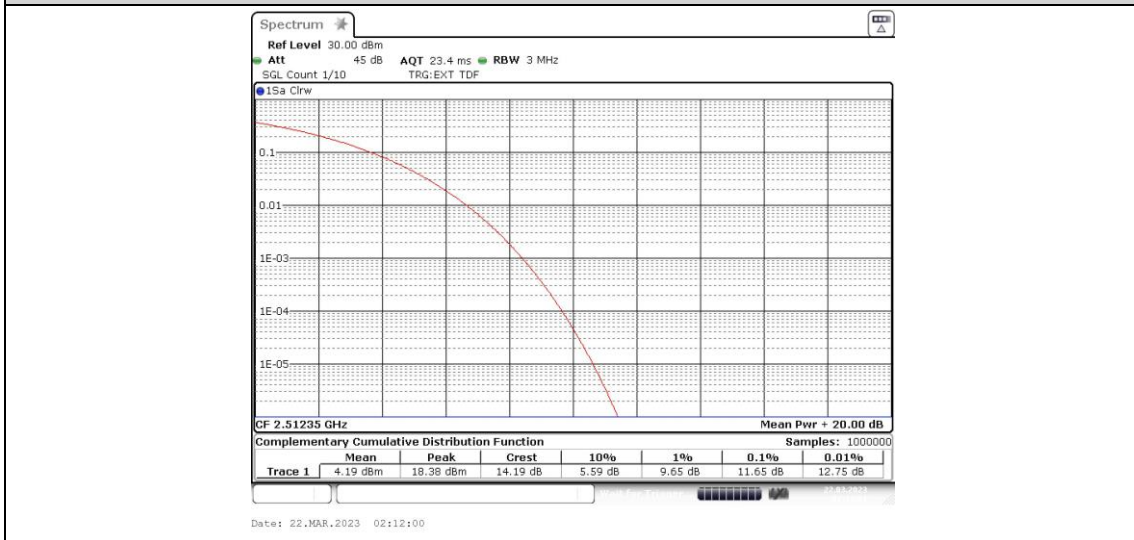

41-41-15MHz-20MHz-QPSK-QPSK-39728-39899-75RB#0-100RB#0