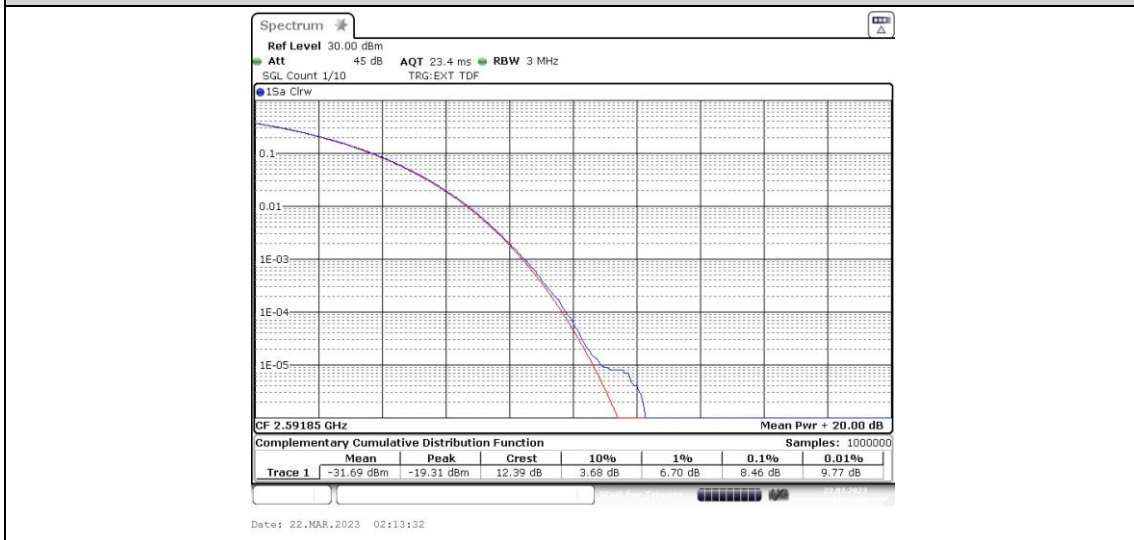

41-41-15MHz-20MHz-QPSK-QPSK-40523-40694-75RB#0-100RB#0