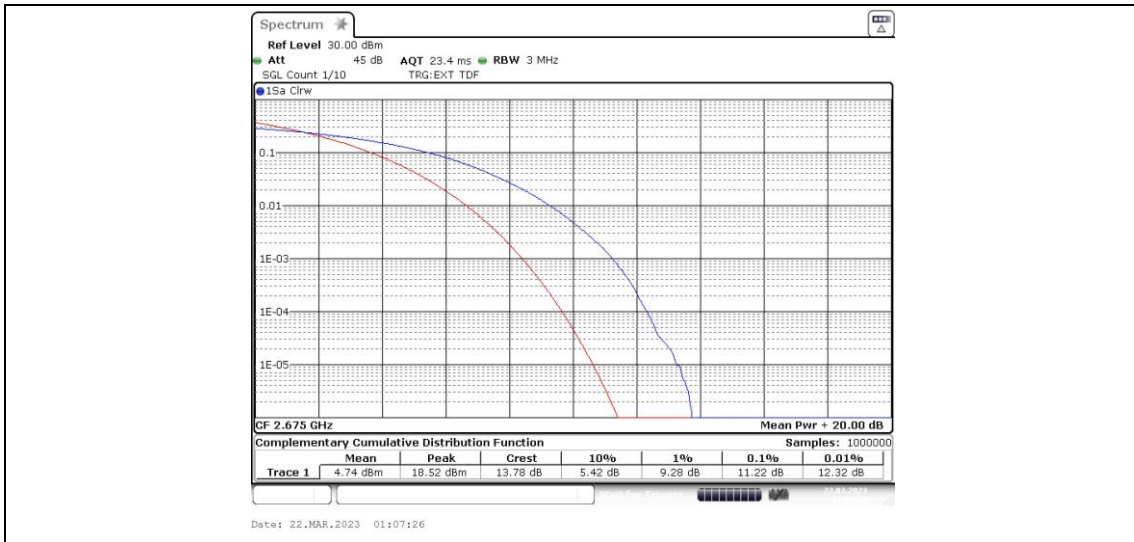

41-41-15MHz-15MHz-64QAM-64QAM-41365-41515-75RB#0-75RB#0