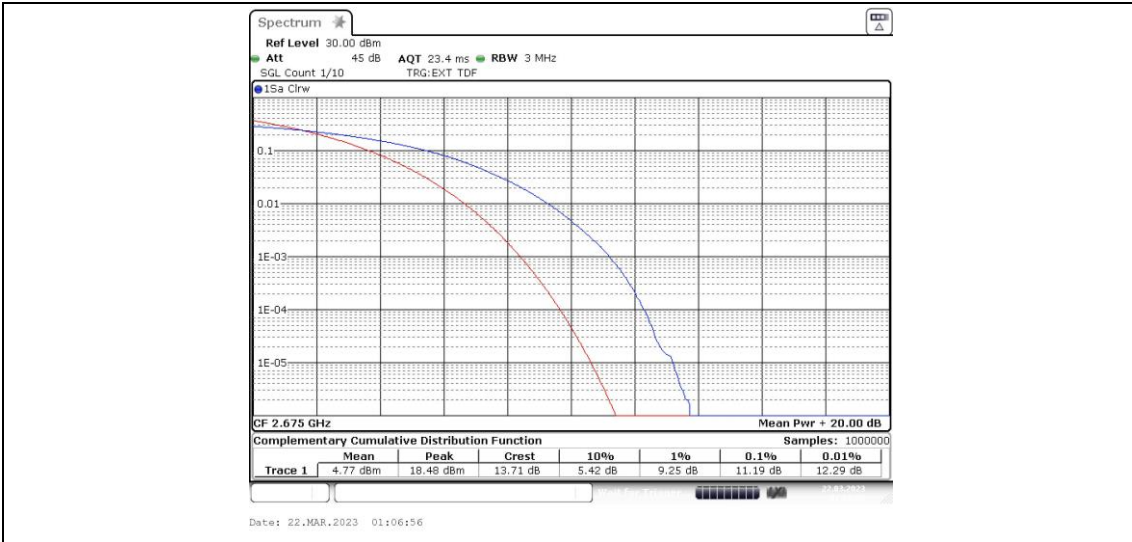

41-41-15MHz-15MHz-16QAM-16QAM-41365-41515-75RB#0-75RB#0