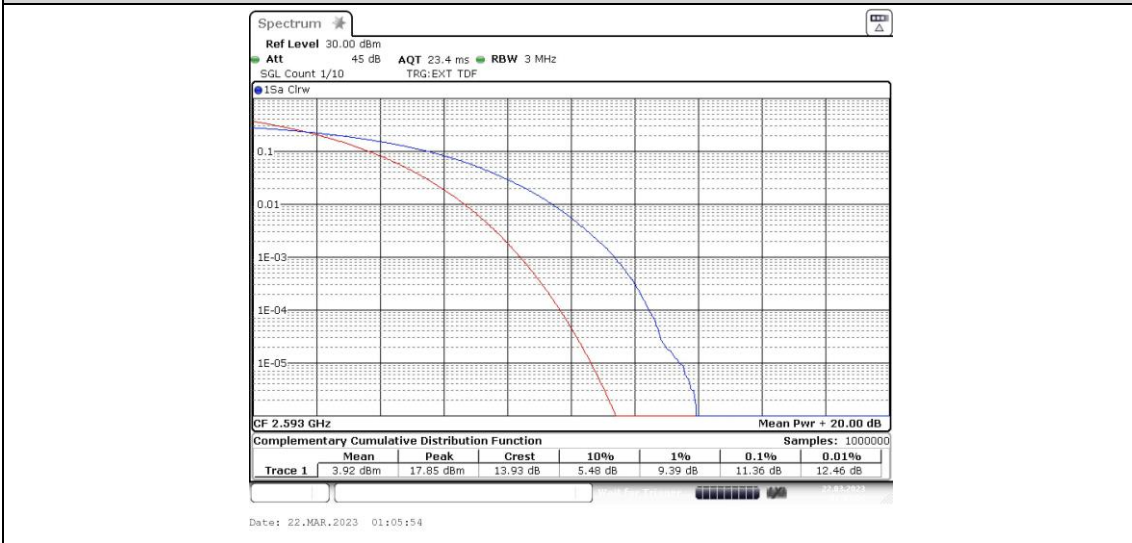

41-41-15MHz-15MHz-16QAM-16QAM-40545-40695-75RB#0-75RB#0

41-41-15MHz-15MHz-16QAM-16QAM-41365-41515-75RB#0-75RB#0

41-41-15MHz-15MHz-64QAM-64QAM-39725-39875-75RB#0-75RB#0

41-41-15MHz-15MHz-64QAM-64QAM-40545-40695-75RB#0-75RB#0