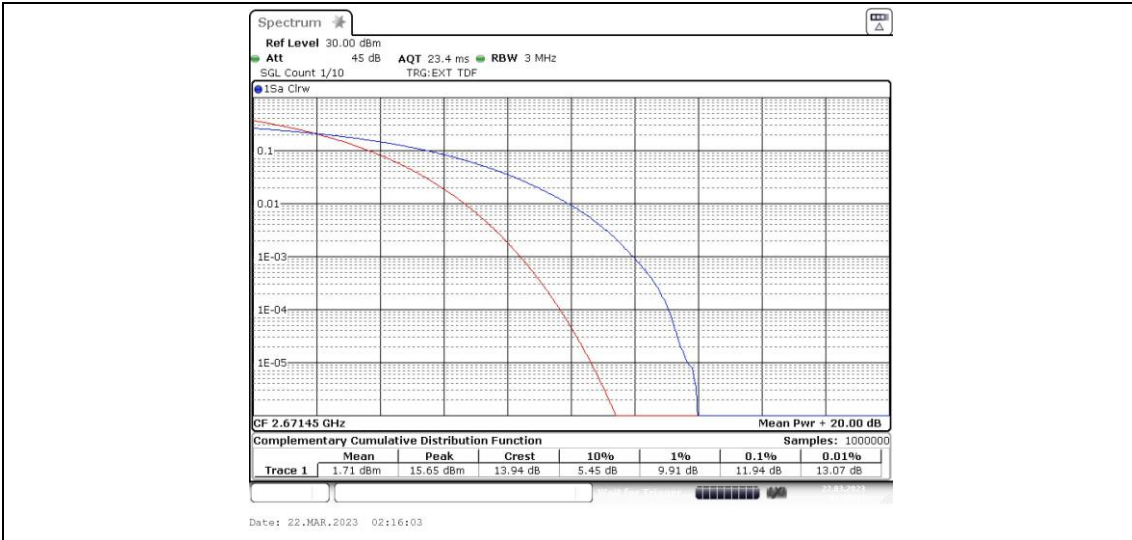

41-41-15MHz-20MHz-64QAM-64QAM-41319-41490-75RB#0-100RB#0