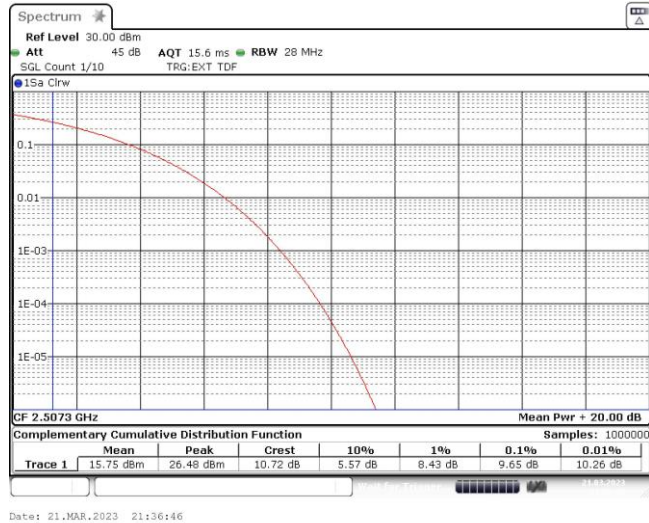

Test Graphs

41-41-10MHz-15MHz-QPSK-QPSK-39703-39823-50RB#0-75RB#0

Date: 21.MAR.2023 21:36:46