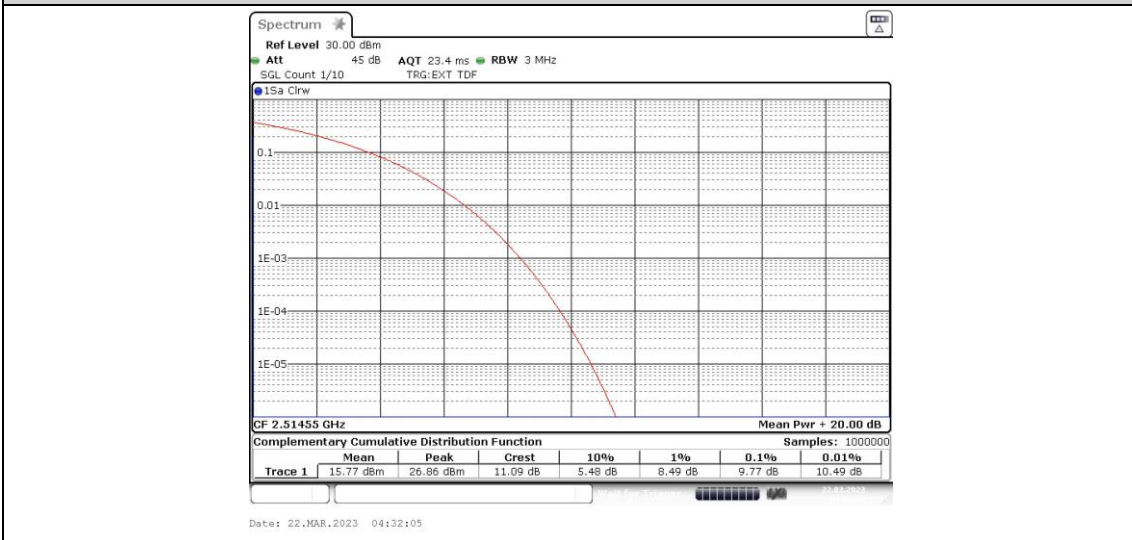

41-41-20MHz-15MHz-QPSK-QPSK-39750-39921-100RB#0-75RB#0