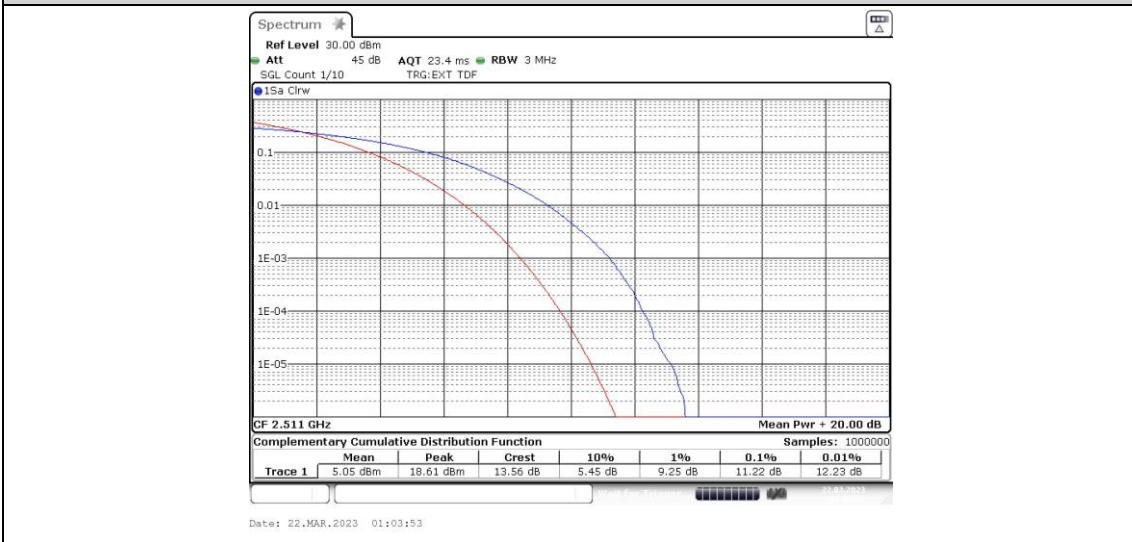

41-41-15MHz-15MHz-QPSK-QPSK-39725-39875-75RB#0-75RB#0

41-41-15MHz-15MHz-QPSK-QPSK-40545-40695-75RB#0-75RB#0

41-41-15MHz-15MHz-QPSK-QPSK-41365-41515-75RB#0-75RB#0

41-41-15MHz-15MHz-16QAM-16QAM-39725-39875-75RB#0-75RB#0