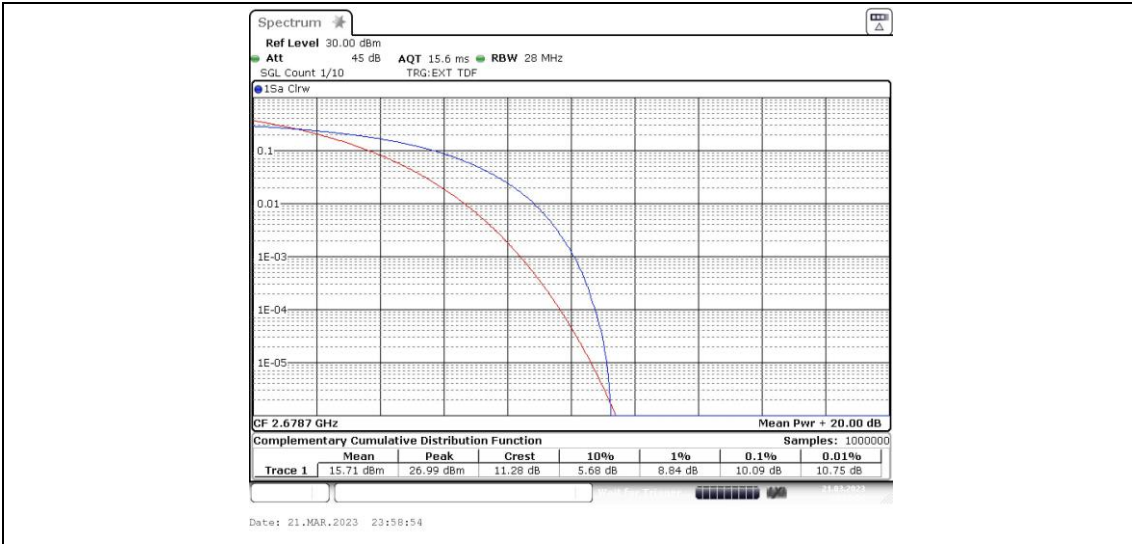

41-41-15MHz-10MHz-16QAM-16QAM-41417-41537-75RB#0-50RB#0

41-41-15MHz-10MHz-64QAM-64QAM-39725-39845-75RB#0-50RB#0

41-41-15MHz-10MHz-64QAM-64QAM-40571-40691-75RB#0-50RB#0

41-41-15MHz-10MHz-64QAM-64QAM-41417-41537-75RB#0-50RB#0