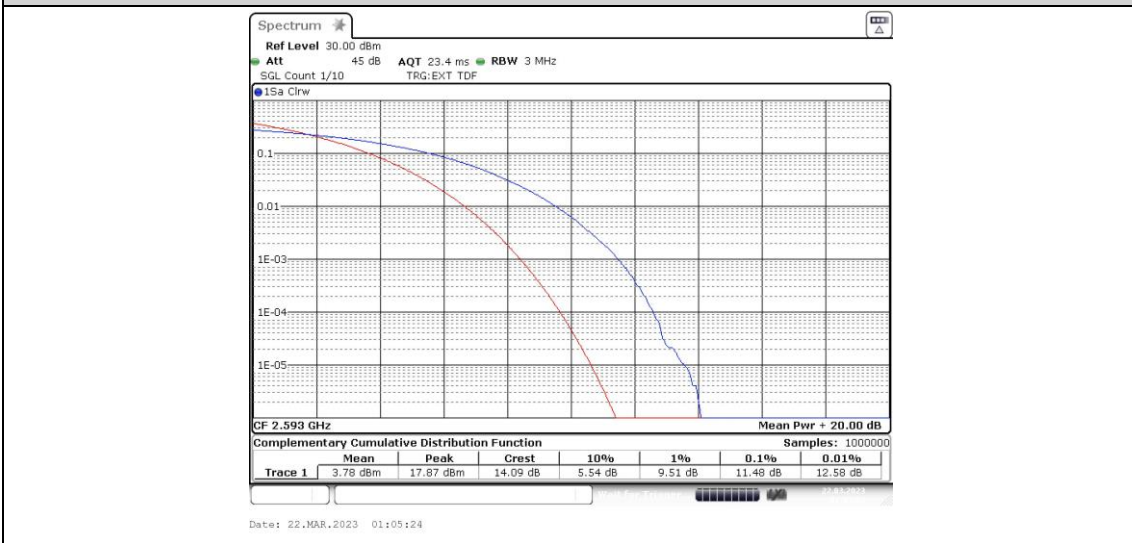

41-41-15MHz-15MHz-16QAM-16QAM-40545-40695-75RB#0-75RB#0