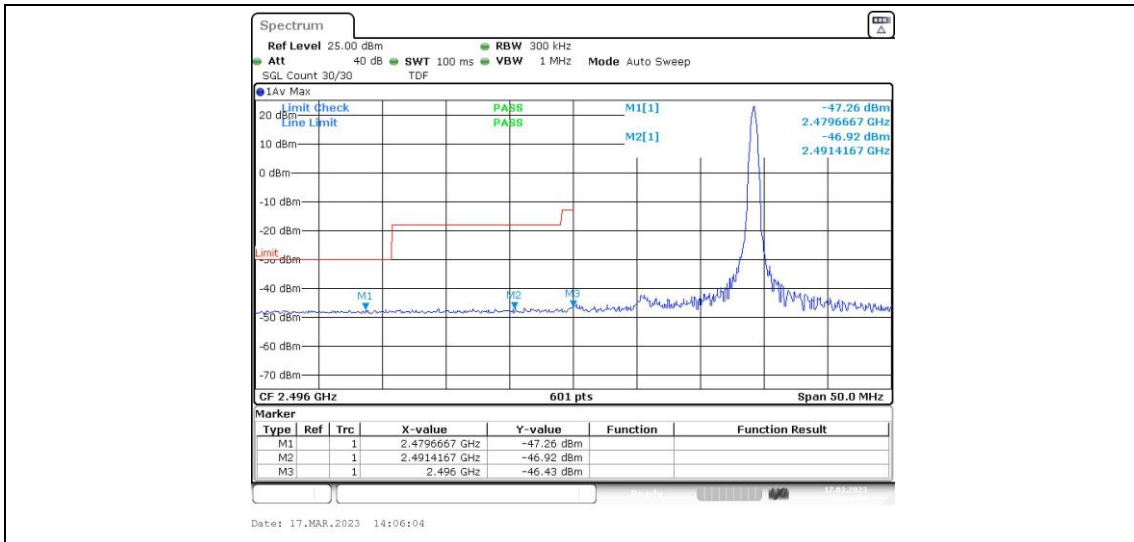

Band41-10MHz-16QAM-41540-1RB#49

Band41-10MHz-16QAM-41540-50RB#0

Band41-15MHz-QPSK-39725-1RB#0

Band41-15MHz-QPSK-39725-1RB#74

Band41-15MHz-QPSK-39725-75RB#0

Band41-15MHz-QPSK-41515-1RB#0

Band41-15MHz-QPSK-41515-1RB#74