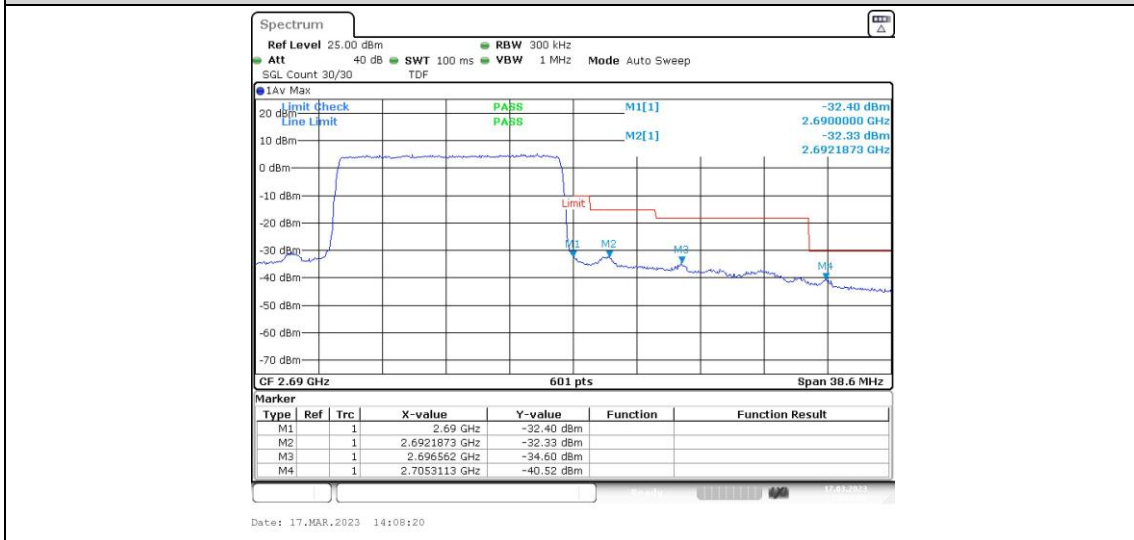

Band41-15MHz-16QAM-39725-75RB#0

Band41-15MHz-16QAM-41515-1RB#0

Band41-15MHz-16QAM-41515-1RB#74

Band41-15MHz-16QAM-41515-75RB#0

Band41-20MHz-QPSK-39750-1RB#0

Band41-20MHz-QPSK-39750-1RB#99

Band41-20MHz-QPSK-39750-100RB#0