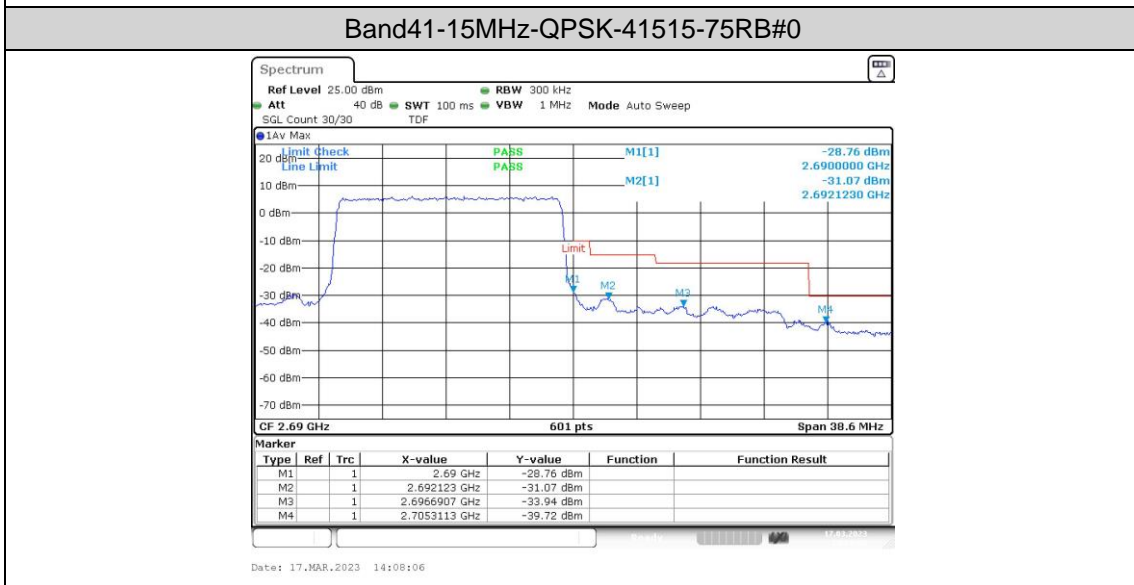

Band41-10MHz-16QAM-41540-1RB#49

Band41-10MHz-16QAM-41540-50RB#0

Band41-15MHz-QPSK-39725-1RB#0

Band41-15MHz-QPSK-39725-1RB#74

Band41-15MHz-QPSK-39725-75RB#0

Band41-15MHz-QPSK-41515-1RB#0

Band41-15MHz-QPSK-41515-1RB#74