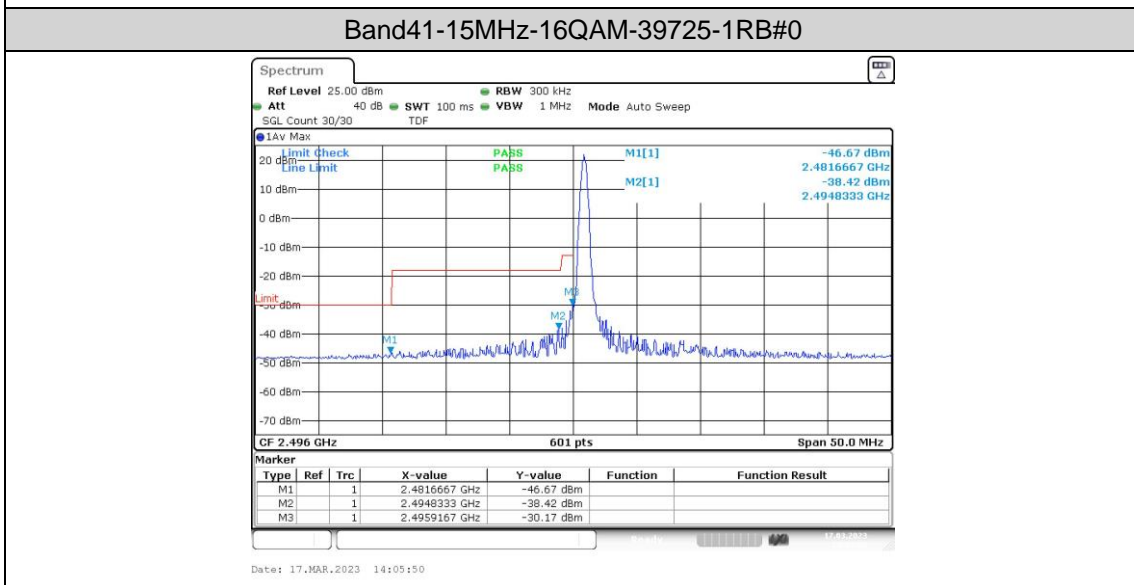

Band41-10MHz-16QAM-41540-1RB#49

Band41-10MHz-16QAM-41540-50RB#0

Band41-15MHz-QPSK-39725-1RB#0

Band41-15MHz-QPSK-39725-1RB#74

Band41-15MHz-QPSK-39725-75RB#0

Band41-15MHz-QPSK-41515-1RB#0

Band41-15MHz-QPSK-41515-1RB#74