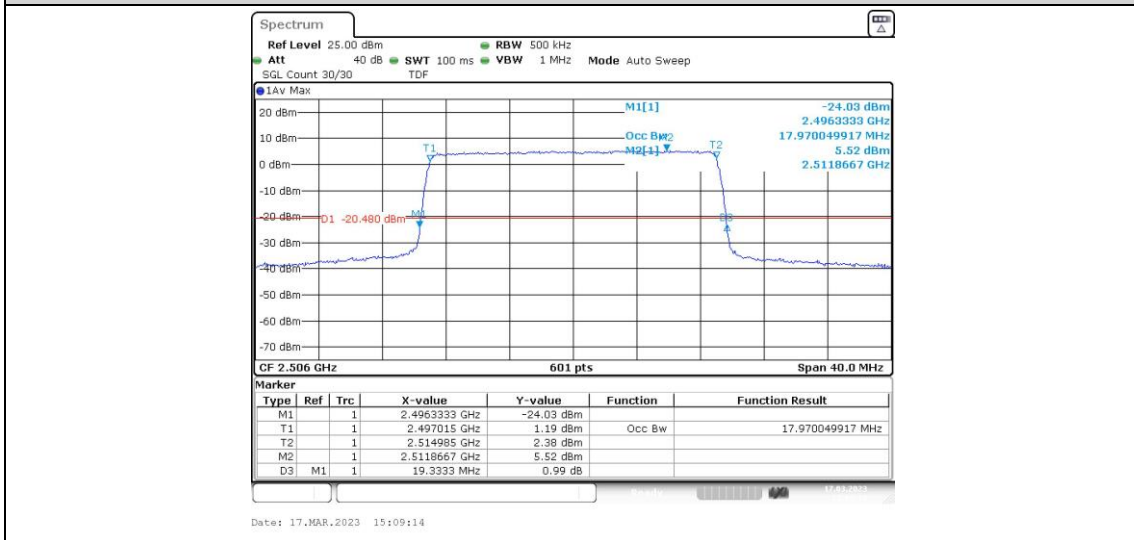

Band41-20MHz-16QAM-39750-100RB#0

Band41-20MHz-16QAM-40620-100RB#0

Band41-20MHz-16QAM-41490-100RB#0

Appendix D: Band Edge

Test Result

Band	Bandwidth	Modulation	Channel	RB Configuration	Result(dBm)	Verdict
Band4 1	5MHz	QPSK	39675	1RB#0	-49.73,-40.95,-20.93	PASS
Band4 1	5MHz	QPSK	39675	1RB#24	-50.20,-49.02,-48.15	PASS
Band4 1	5MHz	QPSK	39675	25RB#0	-47.12,-36.52,-29.06	PASS
Band4 1	5MHz	QPSK	41565	1RB#0	-47.04,-46.35,-49.52,-49.68	PASS
Band4 1	5MHz	QPSK	41565	1RB#24	-20.74,-39.03,-48.10,-48.13	PASS
Band4 1	5MHz	QPSK	41565	25RB#0	-26.47,-33.03,-42.84,-43.57	PASS
Band4 1	5MHz	16QAM	39675	1RB#0	-48.37,-40.60,-22.24	PASS
Band4 1	5MHz	16QAM	39675	1RB#24	-50.14,-48.00,-47.81	PASS
Band4 1	5MHz	16QAM	39675	25RB#0	-46.34,-34.94,-28.05	PASS
Band4 1	5MHz	16QAM	41565	1RB#0	-46.31,-46.99,-49.21,-48.75	PASS
Band4 1	5MHz	16QAM	41565	1RB#24	-22.03,-39.20,-46.97,-48.01	PASS
Band4 1	5MHz	16QAM	41565	25RB#0	-28.39,-33.17,-42.54,-43.51	PASS
Band4 1	10MHz	QPSK	39700	1RB#0	-48.19,-38.79,-29.16	PASS
Band4 1	10MHz	QPSK	39700	1RB#49	-48.88,-47.71,-47.83	PASS
Band4 1	10MHz	QPSK	39700	50RB#0	-44.96,-35.86,-30.90	PASS
Band4 1	10MHz	QPSK	41540	1RB#0	-46.46,-47.13,-46.88,-47.81	PASS
Band4 1	10MHz	QPSK	41540	1RB#49	-28.33,-38.46,-43.80,-47.19	PASS