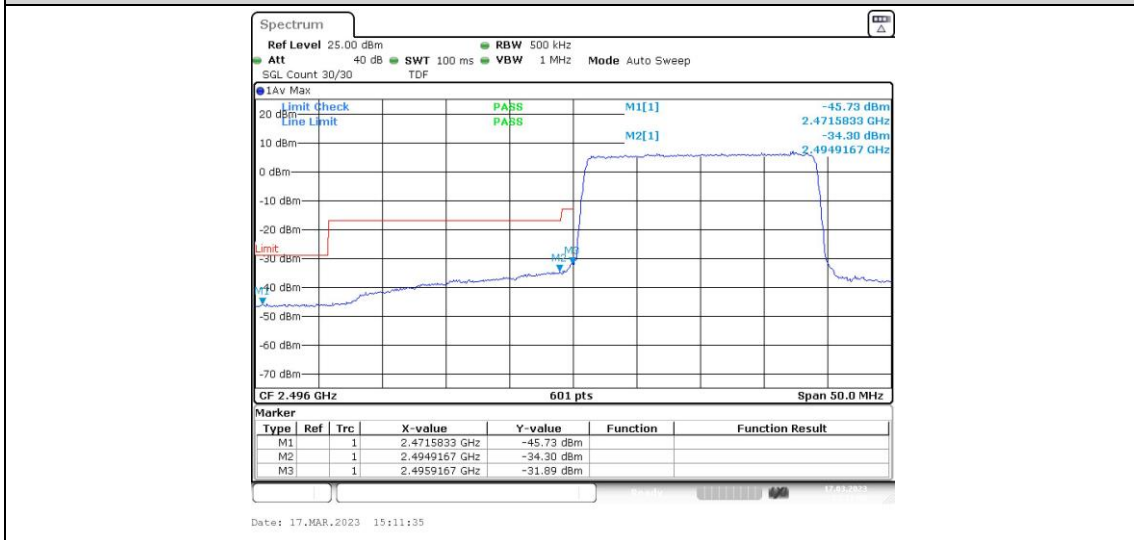

Band41-15MHz-16QAM-39725-75RB#0

Band41-15MHz-16QAM-41515-1RB#0

Band41-15MHz-16QAM-41515-1RB#74

Band41-15MHz-16QAM-41515-75RB#0

Band41-20MHz-QPSK-39750-1RB#0

Band41-20MHz-QPSK-39750-1RB#99

Band41-20MHz-QPSK-39750-100RB#0