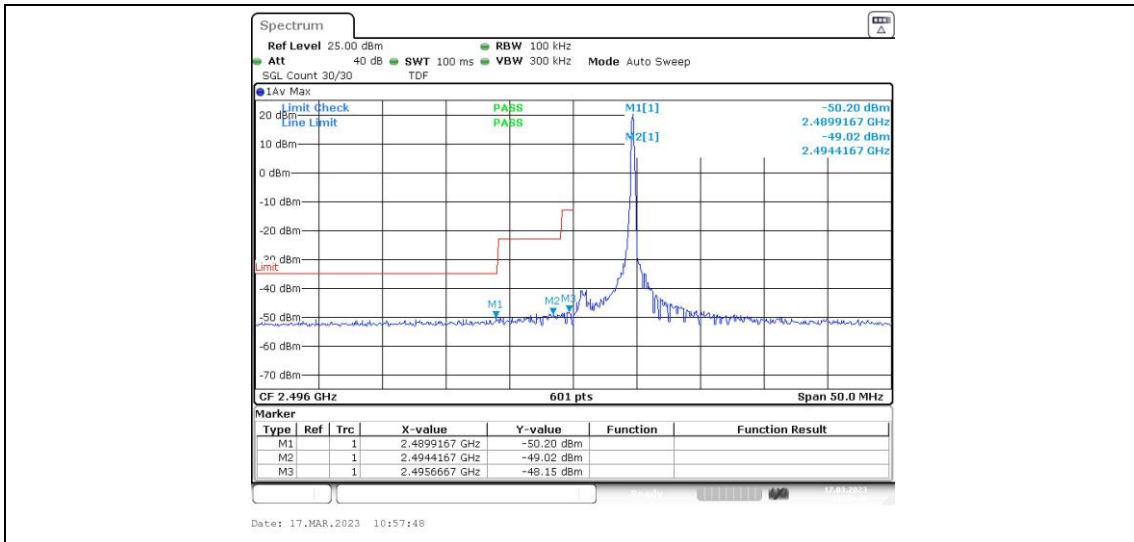

Band41-5MHz-QPSK-39675-25RB#0

Band41-5MHz-QPSK-41565-1RB#0

Band41-5MHz-QPSK-41565-1RB#24