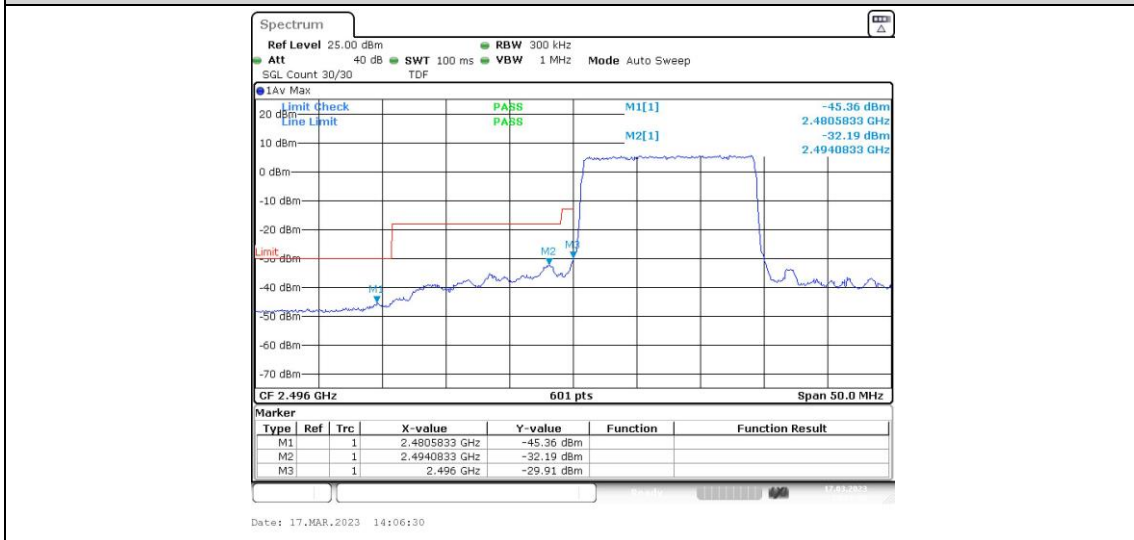

Band41-10MHz-16QAM-41540-1RB#49

Band41-10MHz-16QAM-41540-50RB#0

Band41-15MHz-QPSK-39725-1RB#0

Band41-15MHz-QPSK-39725-1RB#74

Band41-15MHz-QPSK-39725-75RB#0

Band41-15MHz-QPSK-41515-1RB#0

Band41-15MHz-QPSK-41515-1RB#74