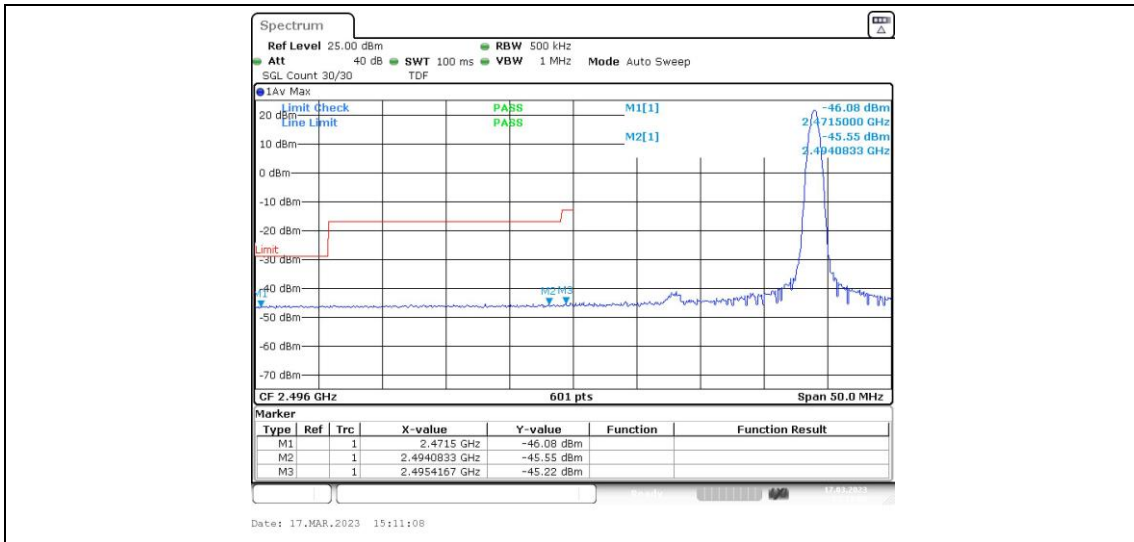

Band41-15MHz-16QAM-39725-75RB#0

Band41-15MHz-16QAM-41515-1RB#0

Band41-15MHz-16QAM-41515-1RB#74

Band41-15MHz-16QAM-41515-75RB#0

Band41-20MHz-QPSK-39750-1RB#0

Band41-20MHz-QPSK-39750-1RB#99

Band41-20MHz-QPSK-39750-100RB#0