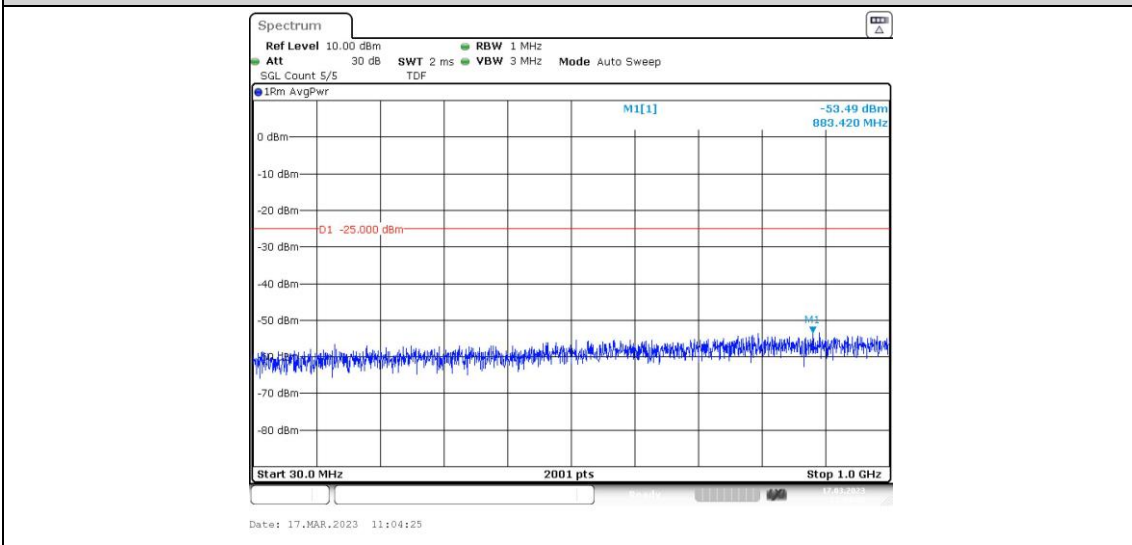

Band41-5MHz-16QAM-40620-1RB#0-Range3:30~1000MHz