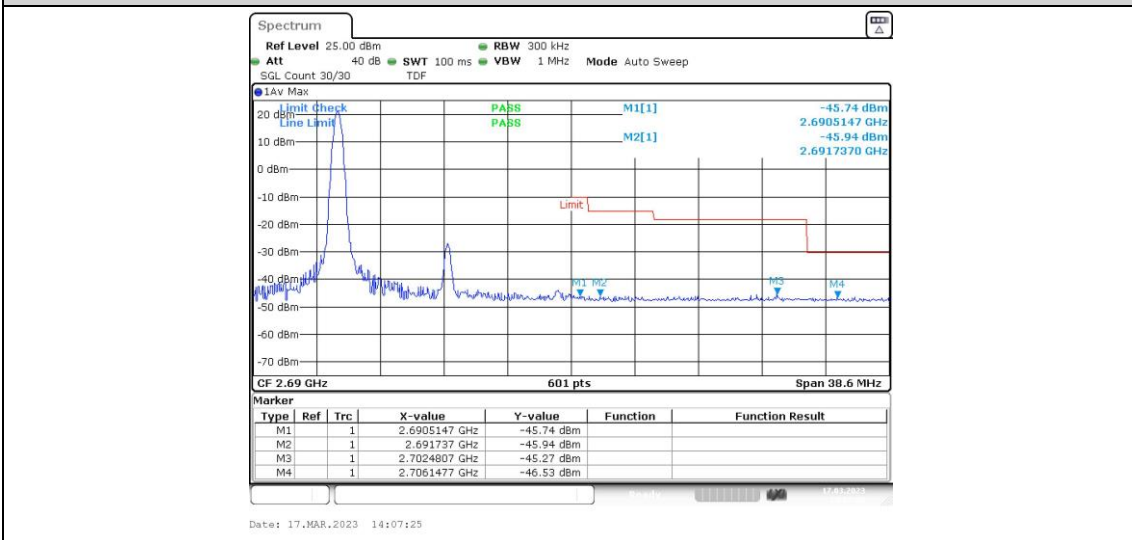

Band41-15MHz-16QAM-41515-1RB#0

Band41-15MHz-16QAM-41515-1RB#74