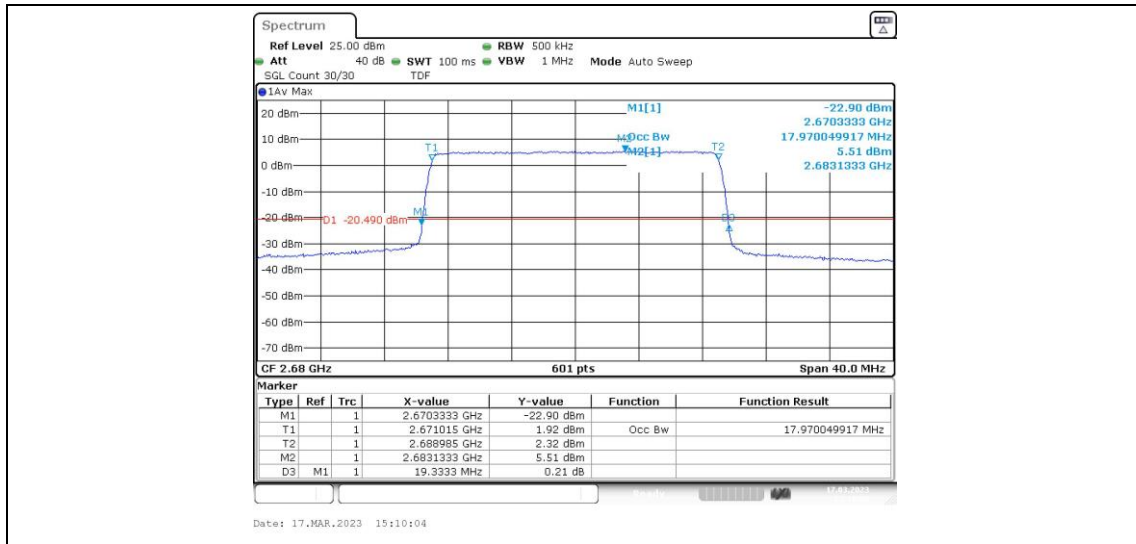

Band41-20MHz-16QAM-39750-100RB#0

Band41-20MHz-16QAM-40620-100RB#0

Band41-20MHz-16QAM-41490-100RB#0

Appendix D: Band Edge

Test Result

Band	Bandwidth	Modulation	Channel	RB Configuration	Result(dBm)	Verdict
Band4 1	5MHz	QPSK	39675	1RB#0	-49.73,-40.95,-20.93	PASS
Band4 1	5MHz	QPSK	39675	1RB#24	-50.20,-49.02,-48.15	PASS
Band4 1	5MHz	QPSK	39675	25RB#0	-47.12,-36.52,-29.06	PASS
Band4 1	5MHz	QPSK	41565	1RB#0	-47.04,-46.35,-49.52,-49.68	PASS
Band4 1	5MHz	QPSK	41565	1RB#24	-20.74,-39.03,-48.10,-48.13	PASS
Band4 1	5MHz	QPSK	41565	25RB#0	-26.47,-33.03,-42.84,-43.57	PASS
Band4 1	5MHz	16QAM	39675	1RB#0	-48.37,-40.60,-22.24	PASS
Band4 1	5MHz	16QAM	39675	1RB#24	-50.14,-48.00,-47.81	PASS
Band4 1	5MHz	16QAM	39675	25RB#0	-46.34,-34.94,-28.05	PASS
Band4 1	5MHz	16QAM	41565	1RB#0	-46.31,-46.99,-49.21,-48.75	PASS
Band4 1	5MHz	16QAM	41565	1RB#24	-22.03,-39.20,-46.97,-48.01	PASS
Band4 1	5MHz	16QAM	41565	25RB#0	-28.39,-33.17,-42.54,-43.51	PASS
Band4 1	10MHz	QPSK	39700	1RB#0	-48.19,-38.79,-29.16	PASS
Band4 1	10MHz	QPSK	39700	1RB#49	-48.88,-47.71,-47.83	PASS
Band4 1	10MHz	QPSK	39700	50RB#0	-44.96,-35.86,-30.90	PASS
Band4 1	10MHz	QPSK	41540	1RB#0	-46.46,-47.13,-46.88,-47.81	PASS
Band4 1	10MHz	QPSK	41540	1RB#49	-28.33,-38.46,-43.80,-47.19	PASS