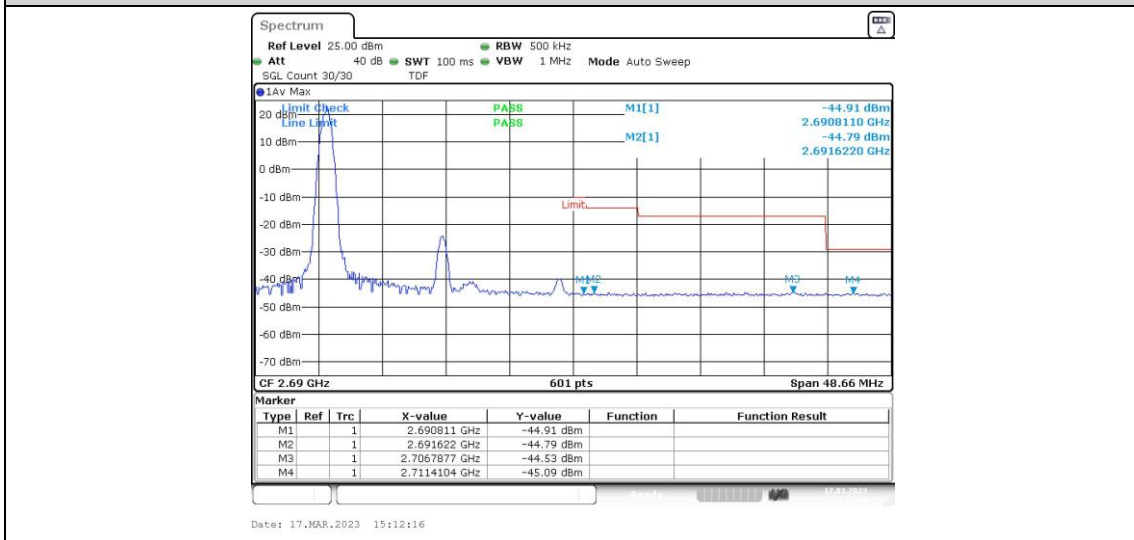

Band41-20MHz-QPSK-41490-1RB#0

Band41-20MHz-QPSK-41490-1RB#99