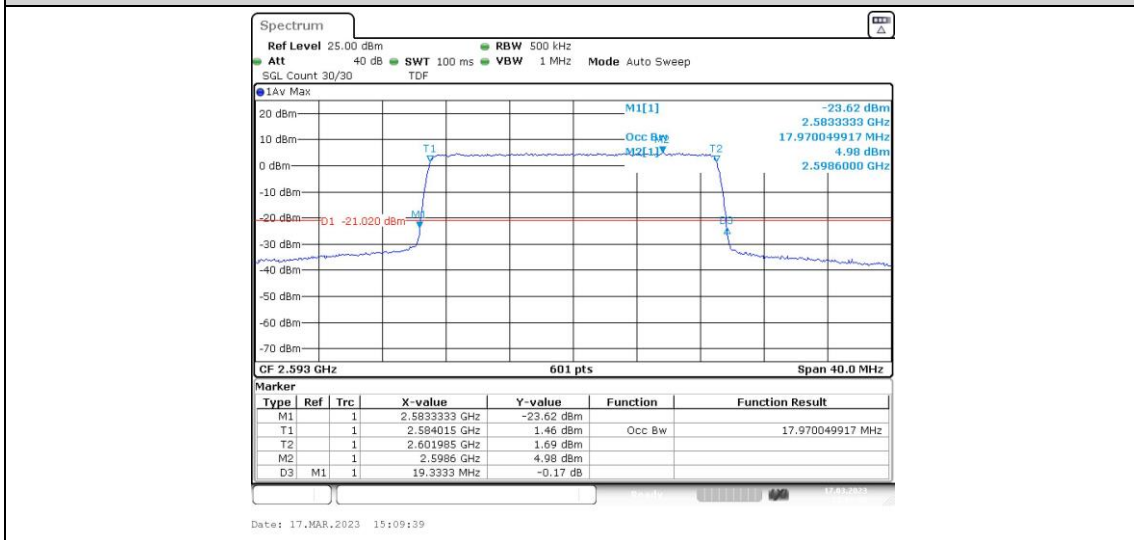

Band41-20MHz-16QAM-39750-100RB#0

Band41-20MHz-16QAM-40620-100RB#0

Band41-20MHz-16QAM-41490-100RB#0

Appendix D: Band Edge

Test Result

Band	Bandwidth	Modulation	Channel	RB Configuration	Result(dBm)	Verdict
Band4 1	5MHz	QPSK	39675	1RB#0	-49.73,-40.95,-20.93	PASS
Band4 1	5MHz	QPSK	39675	1RB#24	-50.20,-49.02,-48.15	PASS
Band4 1	5MHz	QPSK	39675	25RB#0	-47.12,-36.52,-29.06	PASS
Band4 1	5MHz	QPSK	41565	1RB#0	-47.04,-46.35,-49.52,-49.68	PASS
Band4 1	5MHz	QPSK	41565	1RB#24	-20.74,-39.03,-48.10,-48.13	PASS
Band4 1	5MHz	QPSK	41565	25RB#0	-26.47,-33.03,-42.84,-43.57	PASS
Band4 1	5MHz	16QAM	39675	1RB#0	-48.37,-40.60,-22.24	PASS
Band4 1	5MHz	16QAM	39675	1RB#24	-50.14,-48.00,-47.81	PASS
Band4 1	5MHz	16QAM	39675	25RB#0	-46.34,-34.94,-28.05	PASS
Band4 1	5MHz	16QAM	41565	1RB#0	-46.31,-46.99,-49.21,-48.75	PASS
Band4 1	5MHz	16QAM	41565	1RB#24	-22.03,-39.20,-46.97,-48.01	PASS
Band4 1	5MHz	16QAM	41565	25RB#0	-28.39,-33.17,-42.54,-43.51	PASS
Band4 1	10MHz	QPSK	39700	1RB#0	-48.19,-38.79,-29.16	PASS
Band4 1	10MHz	QPSK	39700	1RB#49	-48.88,-47.71,-47.83	PASS
Band4 1	10MHz	QPSK	39700	50RB#0	-44.96,-35.86,-30.90	PASS
Band4 1	10MHz	QPSK	41540	1RB#0	-46.46,-47.13,-46.88,-47.81	PASS
Band4 1	10MHz	QPSK	41540	1RB#49	-28.33,-38.46,-43.80,-47.19	PASS