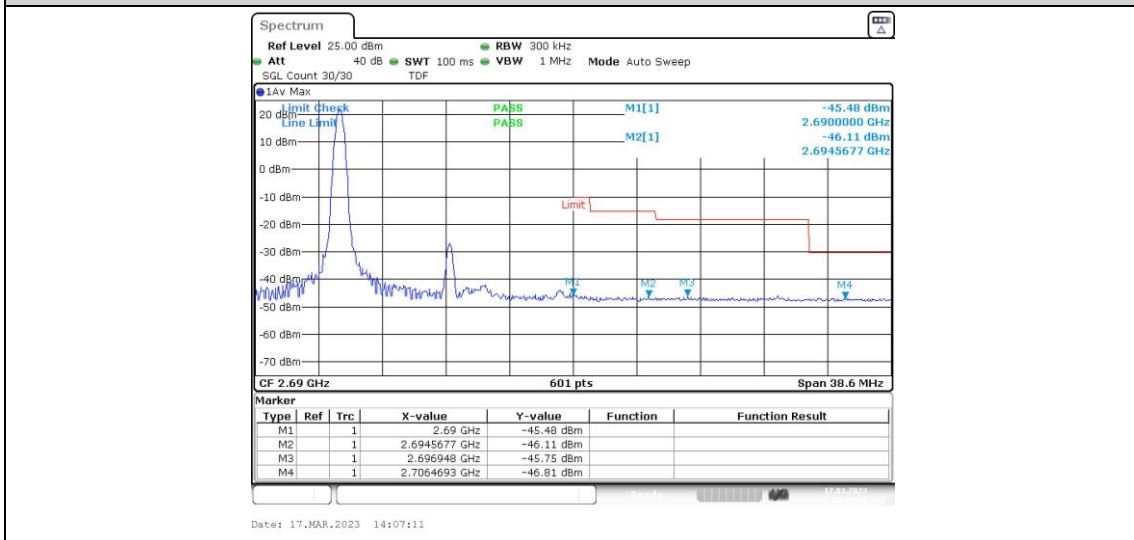

Band41-10MHz-16QAM-41540-1RB#49

Band41-10MHz-16QAM-41540-50RB#0

Band41-15MHz-QPSK-39725-1RB#0

Band41-15MHz-QPSK-39725-1RB#74

Band41-15MHz-QPSK-39725-75RB#0

Band41-15MHz-QPSK-41515-1RB#0

Band41-15MHz-QPSK-41515-1RB#74