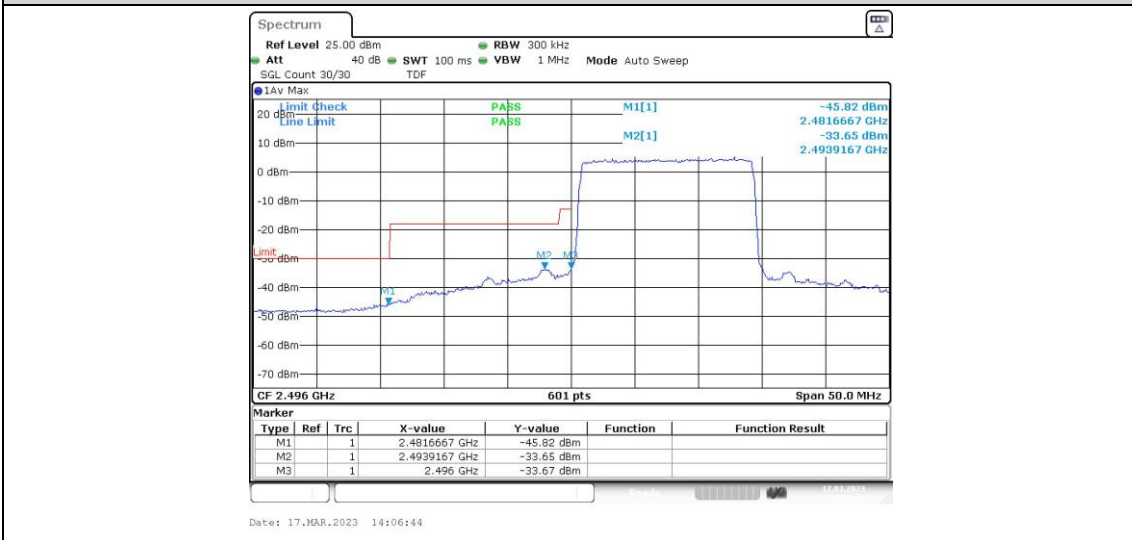

Band41-15MHz-16QAM-39725-75RB#0