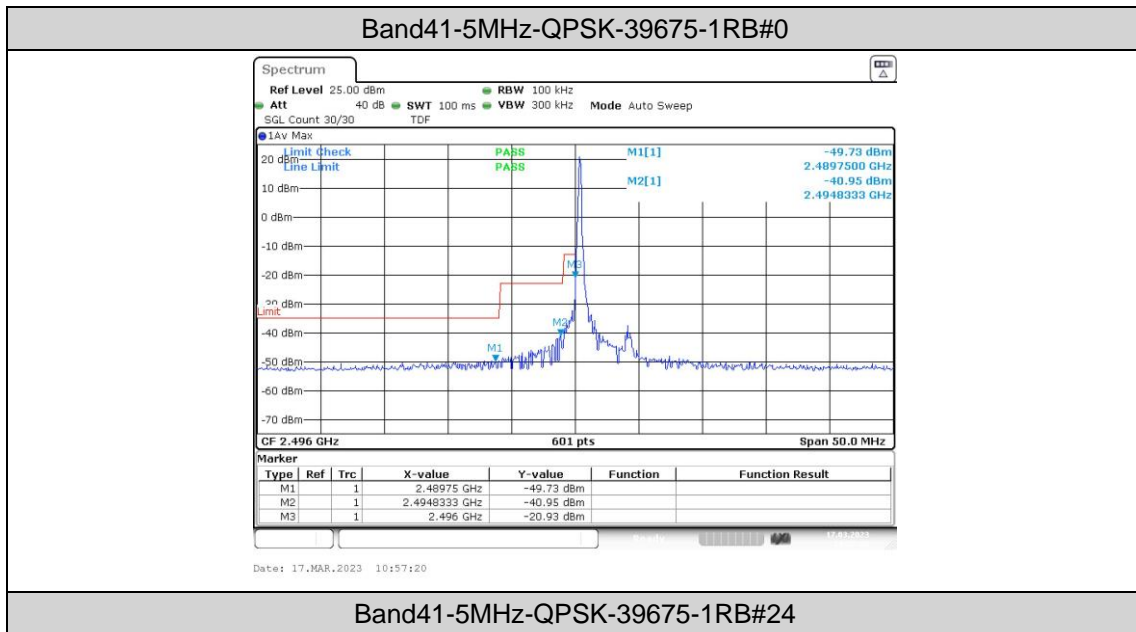

Band4 1	20MHz	QPSK	39750	100RB#0	-45.73,-34.30,-31.89	PASS
Band4 1	20MHz	QPSK	41490	1RB#0	-44.91,-44.79,-44.53,-45.0 9	PASS
Band4 1	20MHz	QPSK	41490	1RB#99	-25.97,-37.95,-42.87,-44.8 6	PASS
Band4 1	20MHz	QPSK	41490	100RB#0	-29.87,-32.83,-34.29,-40.8 0	PASS
Band4 1	20MHz	16QAM	39750	1RB#0	-45.92,-37.55,-26.02	PASS
Band4 1	20MHz	16QAM	39750	1RB#99	-45.87,-45.50,-45.35	PASS
Band4 1	20MHz	16QAM	39750	100RB#0	-45.52,-34.95,-32.29	PASS
Band4 1	20MHz	16QAM	41490	1RB#0	-44.73,-44.38,-44.52,-44.8 4	PASS
Band4 1	20MHz	16QAM	41490	1RB#99	-27.71,-37.58,-42.67,-44.8 8	PASS
Band4 1	20MHz	16QAM	41490	100RB#0	-31.32,-33.77,-35.03,-40.8 5	PASS

Test Graphs