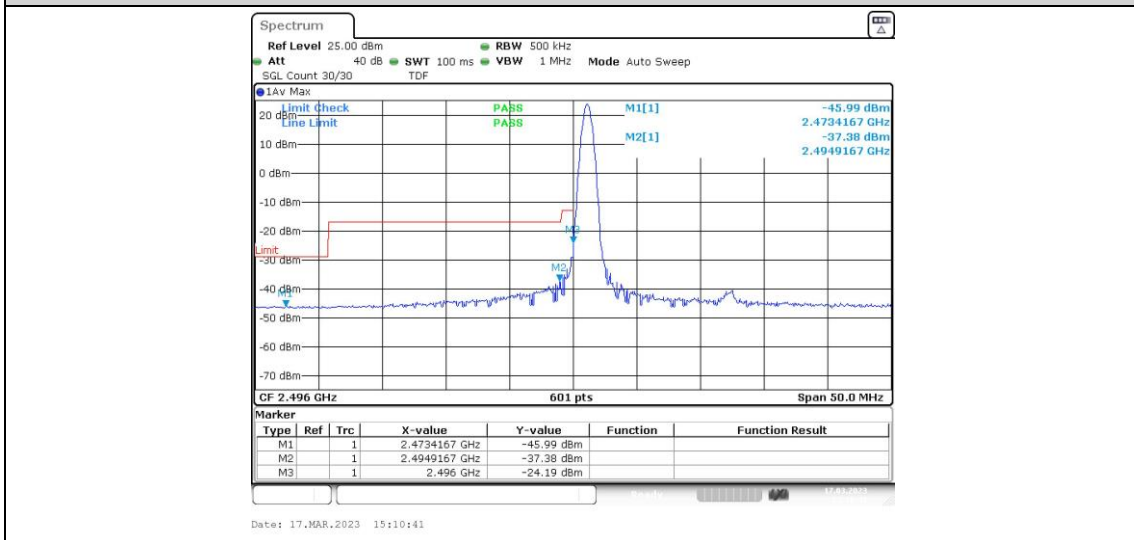

Band41-15MHz-16QAM-39725-75RB#0

Band41-15MHz-16QAM-41515-1RB#0

Band41-15MHz-16QAM-41515-1RB#74

Band41-15MHz-16QAM-41515-75RB#0

Band41-20MHz-QPSK-39750-1RB#0

Band41-20MHz-QPSK-39750-1RB#99

Band41-20MHz-QPSK-39750-100RB#0