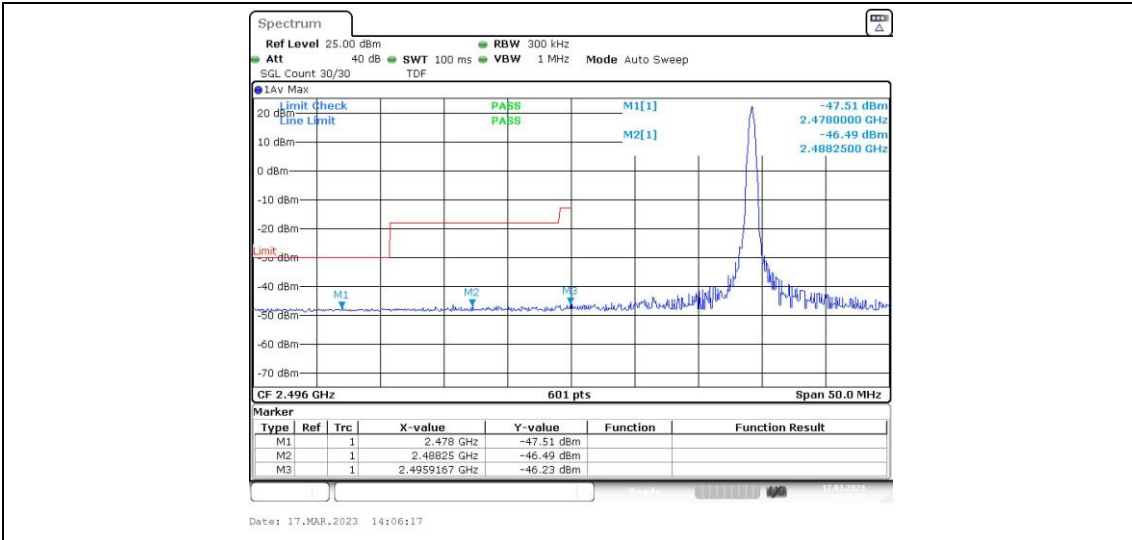

Band41-10MHz-16QAM-41540-1RB#49

Band41-10MHz-16QAM-41540-50RB#0

Band41-15MHz-QPSK-39725-1RB#0

Band41-15MHz-QPSK-39725-1RB#74

Band41-15MHz-QPSK-39725-75RB#0

Band41-15MHz-QPSK-41515-1RB#0

Band41-15MHz-QPSK-41515-1RB#74