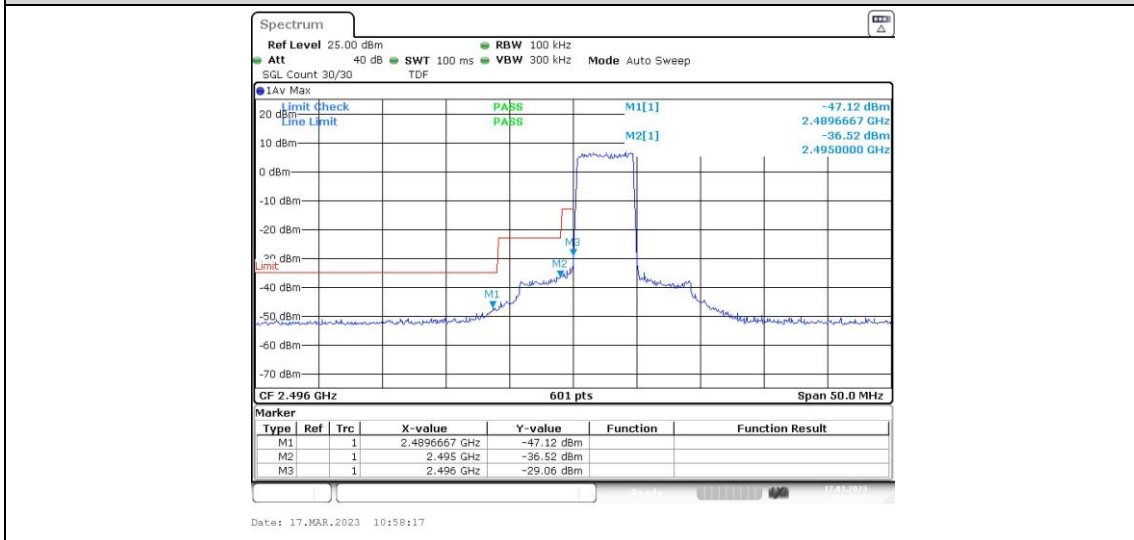

Band41-5MHz-QPSK-39675-25RB#0