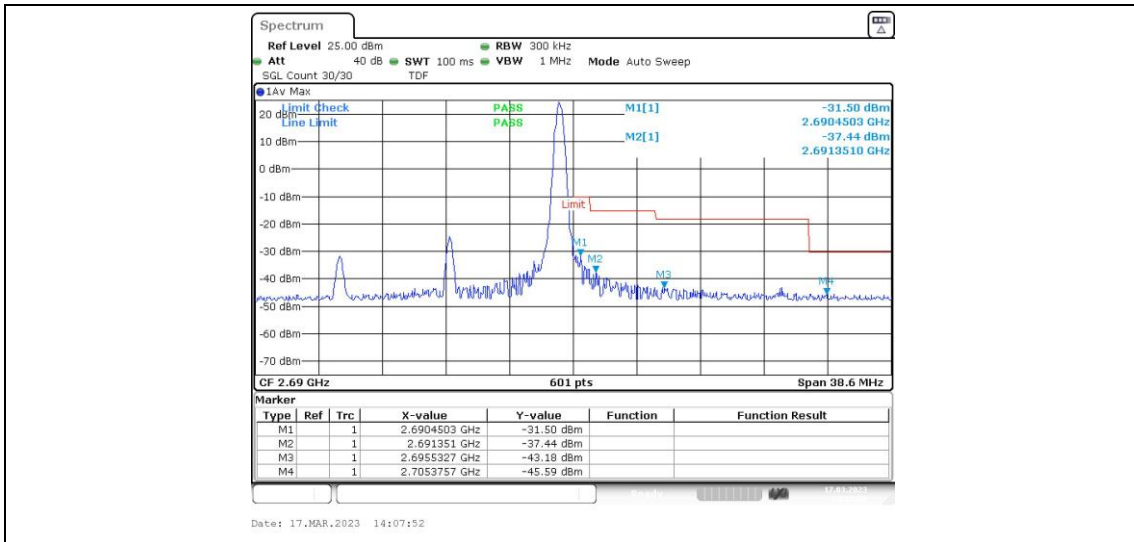

Band41-15MHz-16QAM-41515-75RB#0

Band41-20MHz-QPSK-39750-1RB#0

Band41-20MHz-QPSK-39750-1RB#99