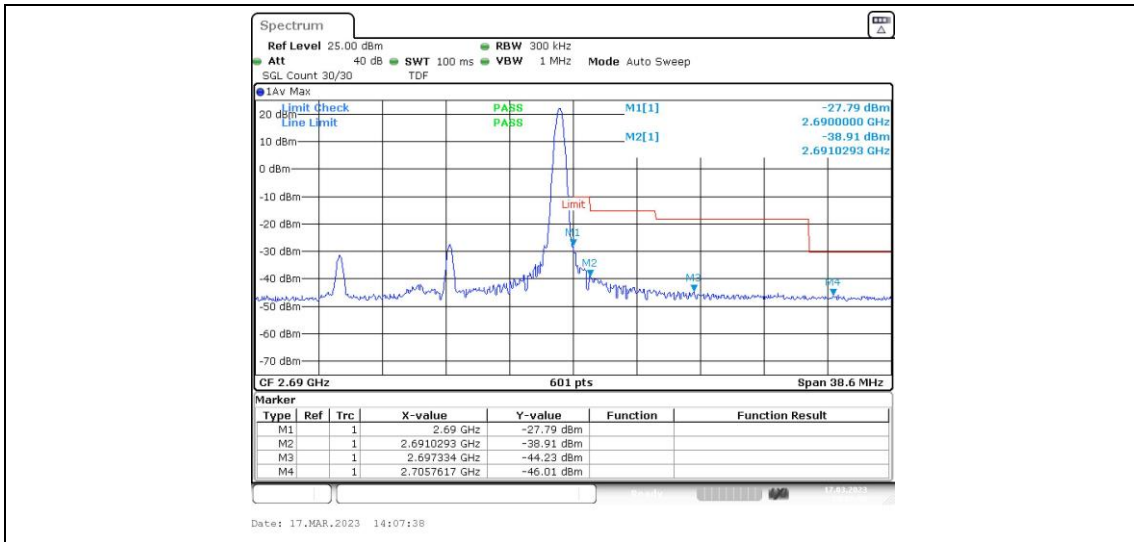

Band41-10MHz-16QAM-41540-1RB#49

Band41-10MHz-16QAM-41540-50RB#0

Band41-15MHz-QPSK-39725-1RB#0

Band41-15MHz-QPSK-39725-1RB#74

Band41-15MHz-QPSK-39725-75RB#0

Band41-15MHz-QPSK-41515-1RB#0

Band41-15MHz-QPSK-41515-1RB#74