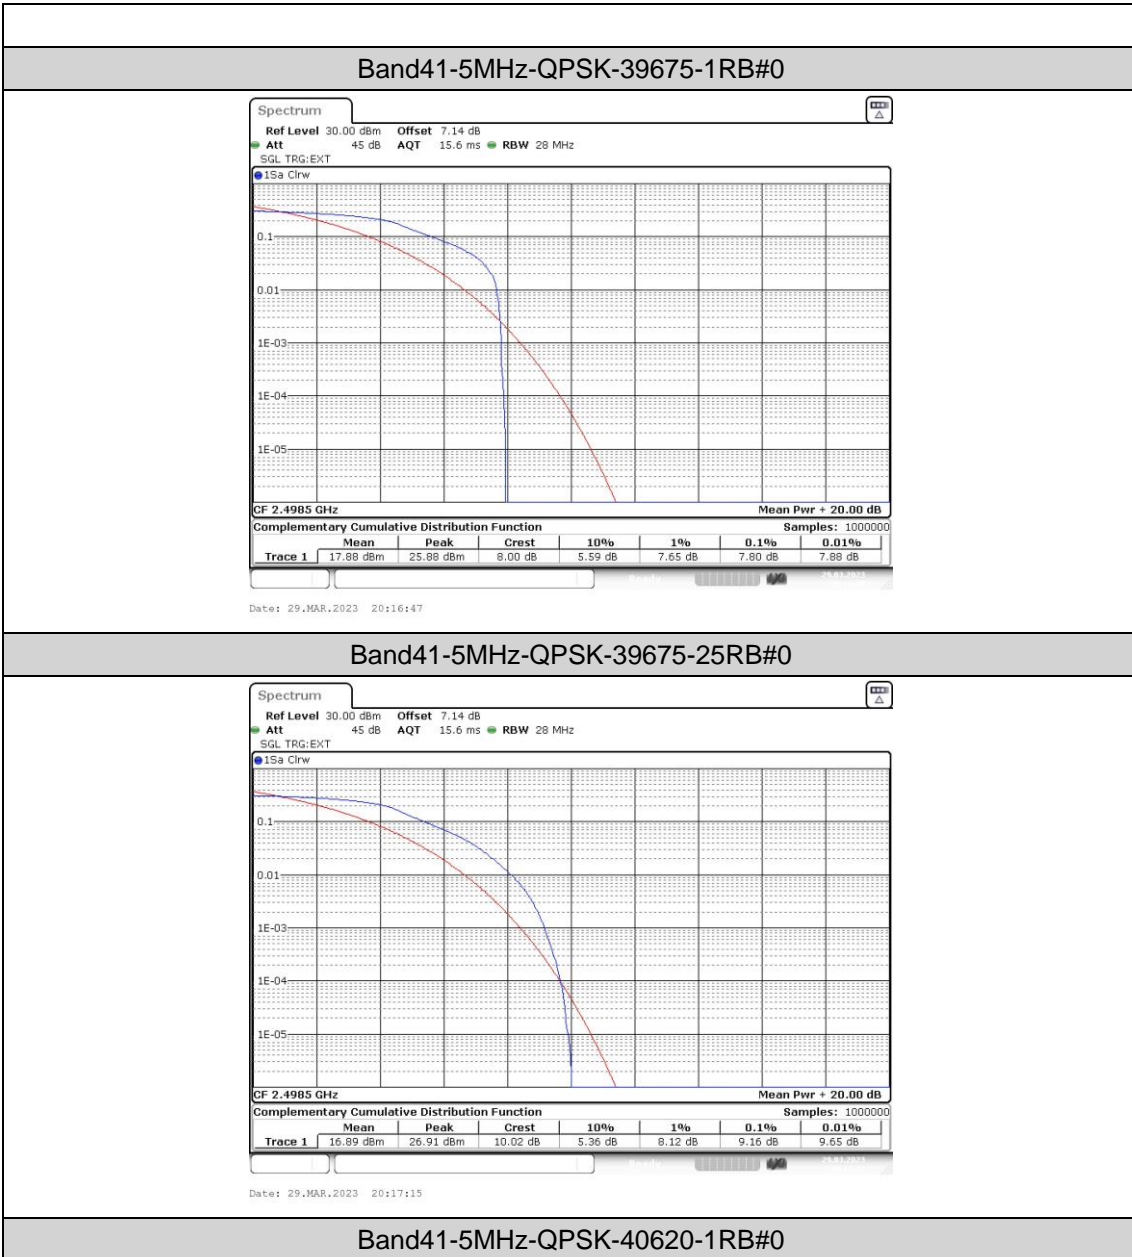

Test Graphs