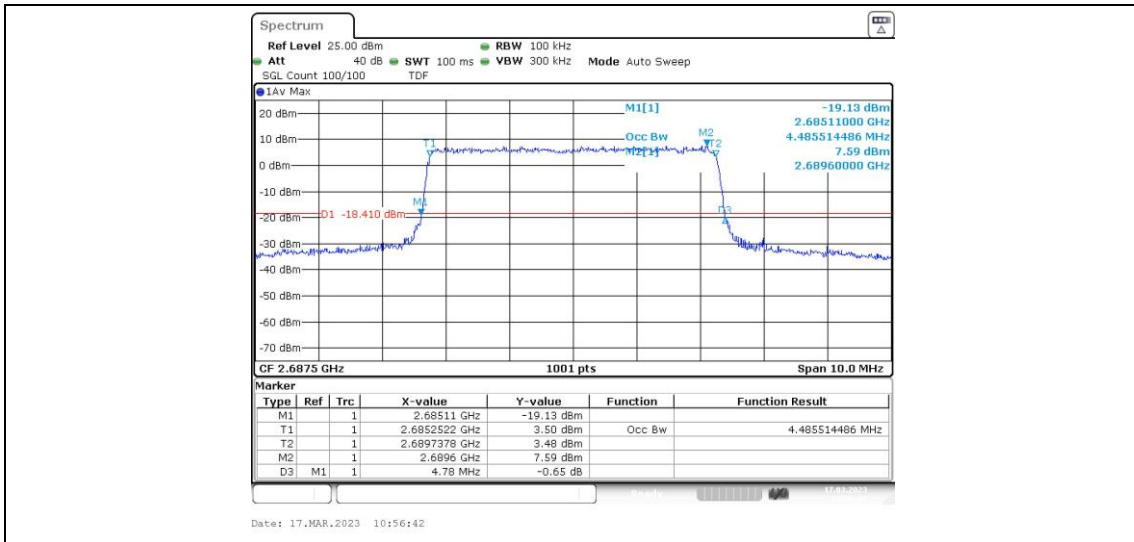

Test Graphs

Band41-5MHz-16QAM-39675-25RB#0

Band41-5MHz-16QAM-40620-25RB#0

Band41-5MHz-16QAM-41565-25RB#0

Band41-10MHz-16QAM-39700-50RB#0

Band41-10MHz-16QAM-40620-50RB#0

Band41-10MHz-16QAM-41540-50RB#0

Band41-15MHz-QPSK-39725-75RB#0