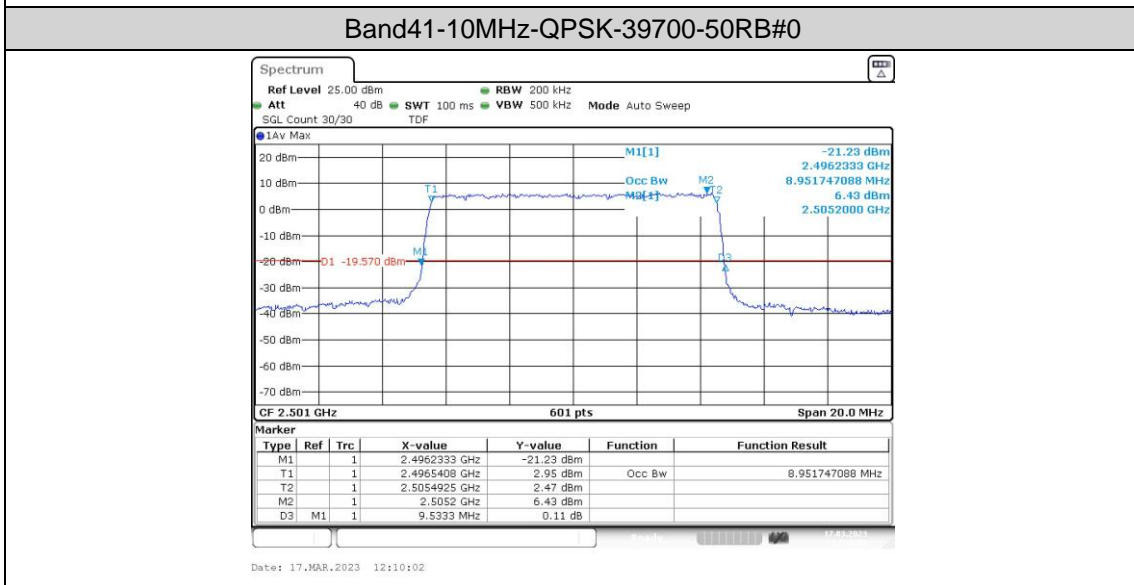

Test Graphs

Band41-5MHz-16QAM-39675-25RB#0

Band41-5MHz-16QAM-40620-25RB#0

Band41-5MHz-16QAM-41565-25RB#0

Band41-10MHz-16QAM-39700-50RB#0

Band41-10MHz-16QAM-40620-50RB#0

Band41-10MHz-16QAM-41540-50RB#0

Band41-15MHz-QPSK-39725-75RB#0