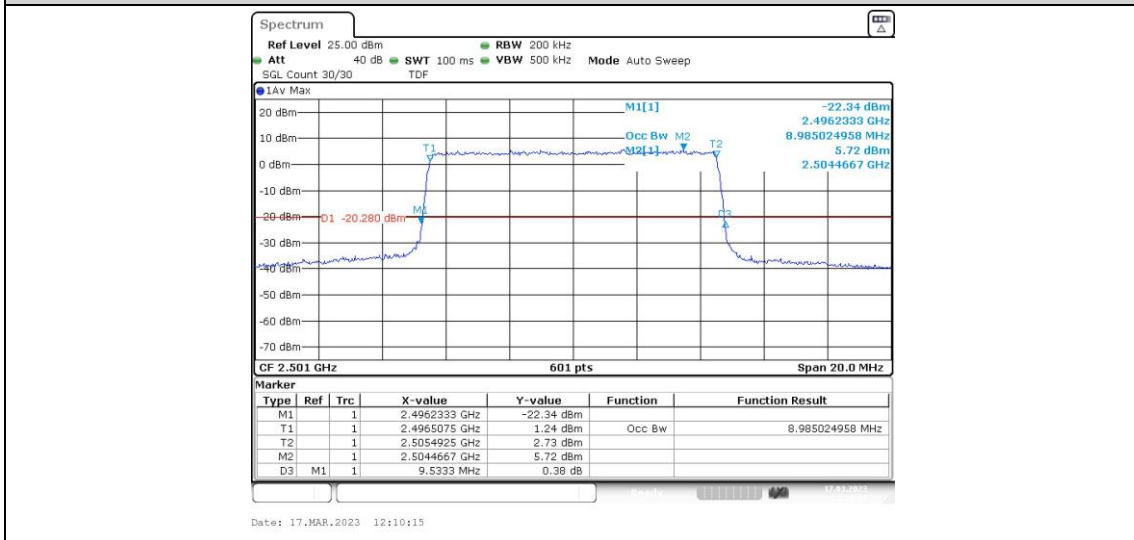

Test Graphs

Band41-5MHz-16QAM-39675-25RB#0

Band41-5MHz-16QAM-40620-25RB#0

Band41-5MHz-16QAM-41565-25RB#0

Band41-10MHz-16QAM-39700-50RB#0

Band41-10MHz-16QAM-40620-50RB#0

Band41-10MHz-16QAM-41540-50RB#0

Band41-15MHz-QPSK-39725-75RB#0