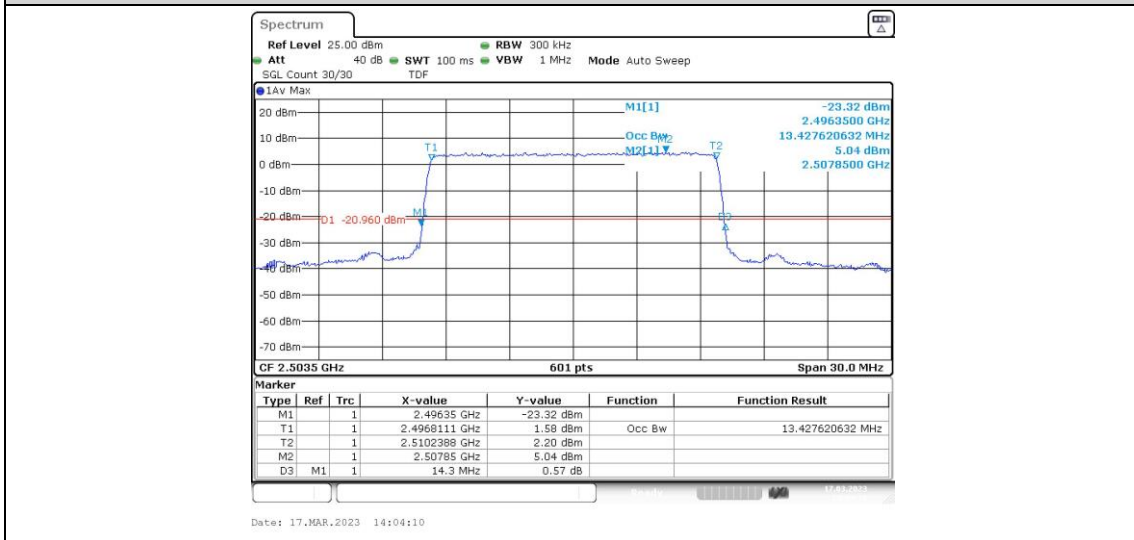

Band41-15MHz-16QAM-39725-75RB#0