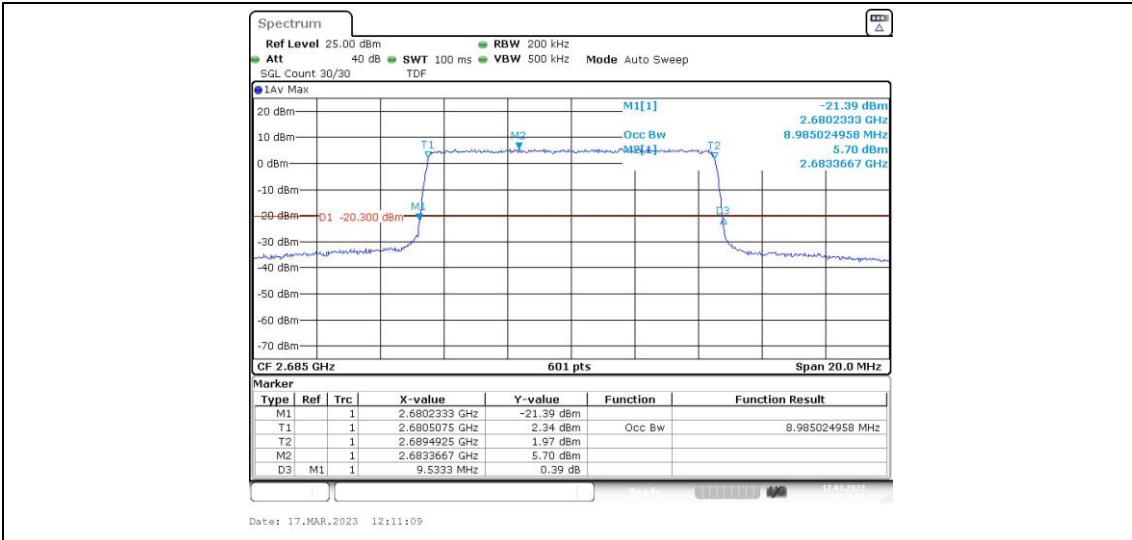

Test Graphs

Band41-5MHz-16QAM-39675-25RB#0

Band41-5MHz-16QAM-40620-25RB#0

Band41-5MHz-16QAM-41565-25RB#0

Band41-10MHz-16QAM-39700-50RB#0

Band41-10MHz-16QAM-40620-50RB#0

Band41-10MHz-16QAM-41540-50RB#0

Band41-15MHz-QPSK-39725-75RB#0