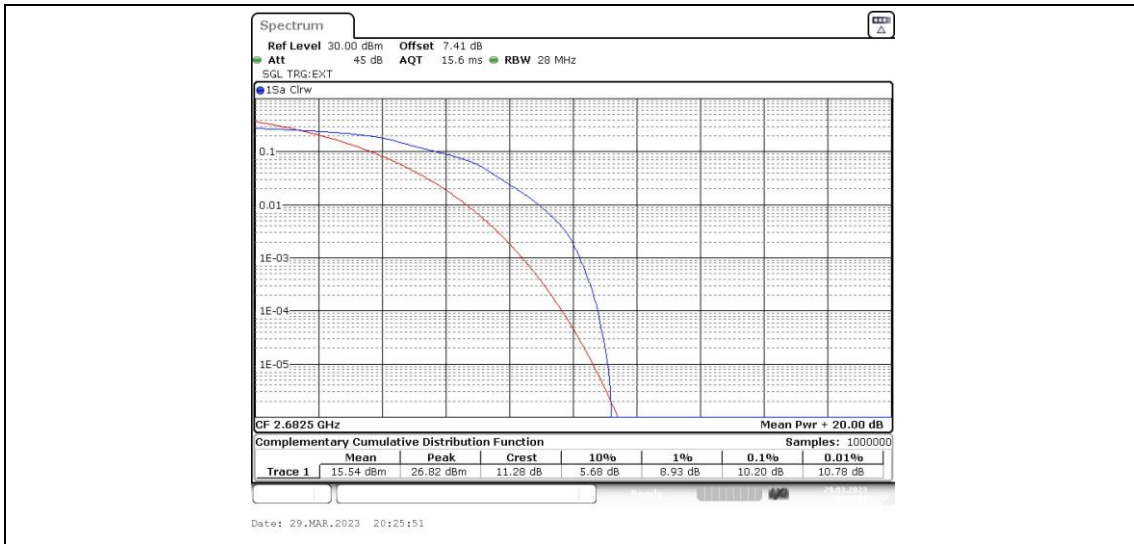

Band41-15MHz-16QAM-41515-75RB#0