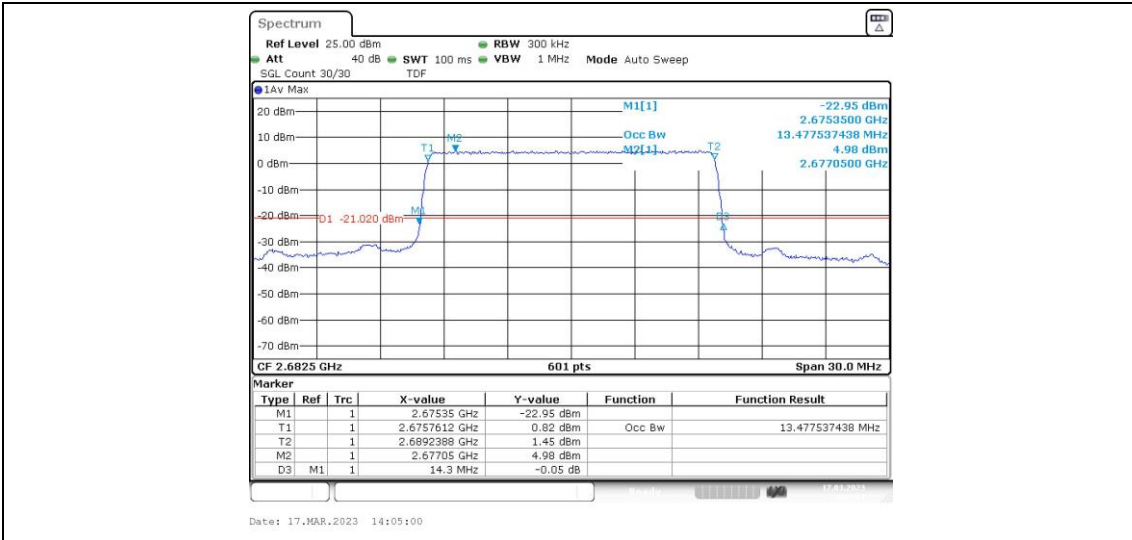

Band41-20MHz-QPSK-39750-100RB#0

Band41-20MHz-QPSK-40620-100RB#0

Band41-20MHz-QPSK-41490-100RB#0