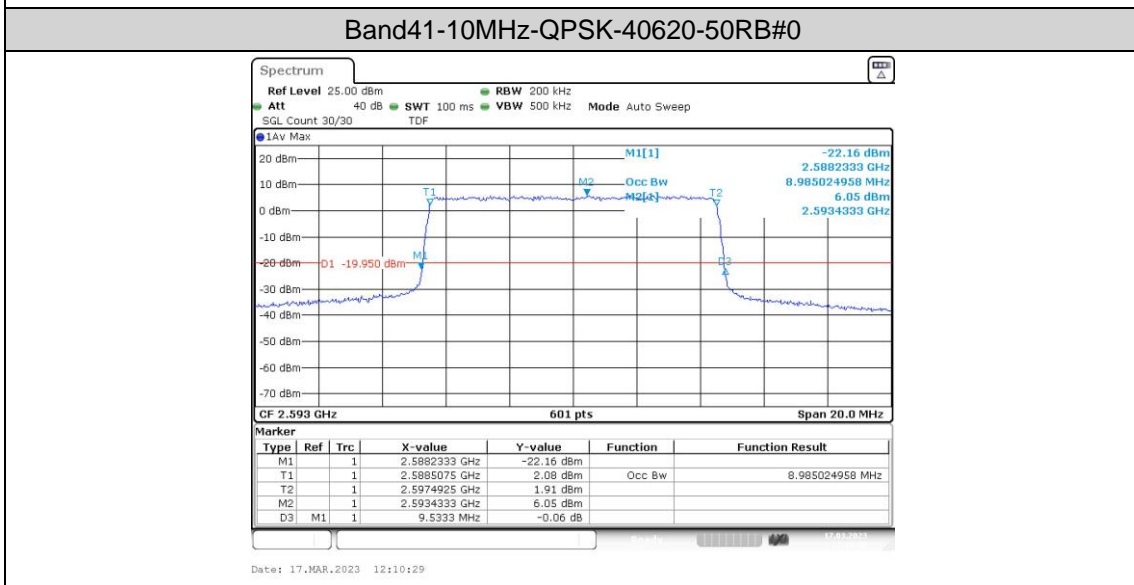

Test Graphs

Band41-5MHz-16QAM-39675-25RB#0

Band41-5MHz-16QAM-40620-25RB#0

Band41-5MHz-16QAM-41565-25RB#0

Band41-10MHz-16QAM-39700-50RB#0

Band41-10MHz-16QAM-40620-50RB#0

Band41-10MHz-16QAM-41540-50RB#0

Band41-15MHz-QPSK-39725-75RB#0