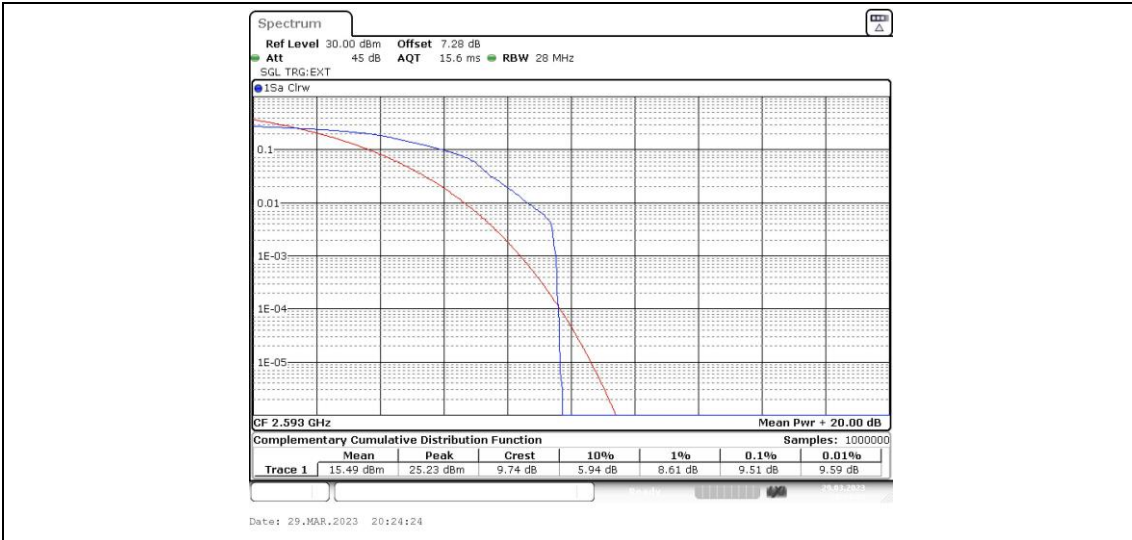

Band41-15MHz-QPSK-39725-1RB#0

Band41-15MHz-QPSK-39725-75RB#0

Band41-15MHz-QPSK-40620-1RB#0

Band41-15MHz-16QAM-39725-1RB#0

Band41-15MHz-16QAM-39725-75RB#0

Band41-15MHz-16QAM-40620-1RB#0

Band41-15MHz-16QAM-40620-75RB#0