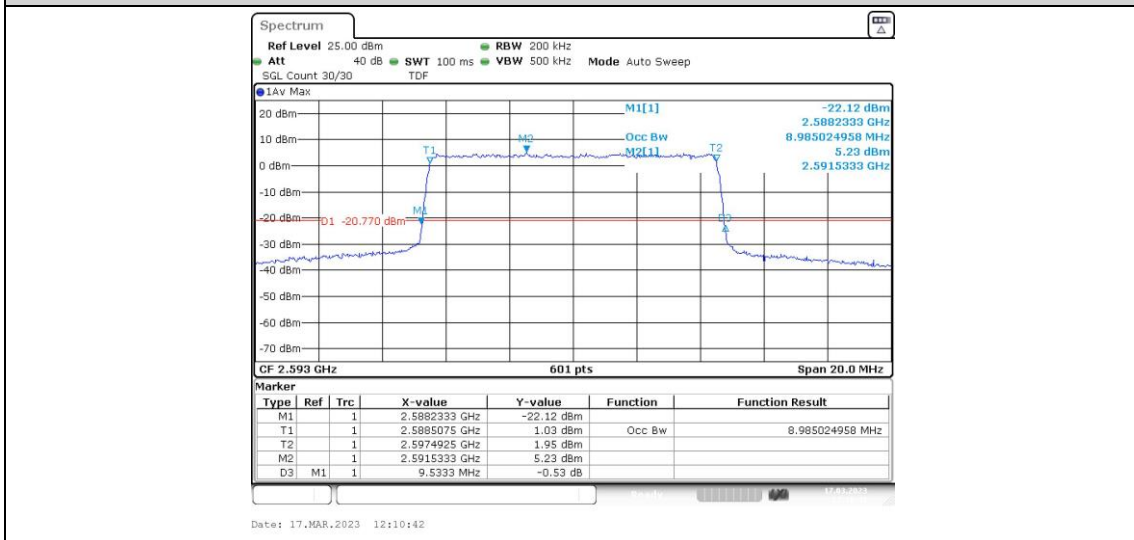

Test Graphs

Band41-5MHz-16QAM-39675-25RB#0

Band41-5MHz-16QAM-40620-25RB#0

Band41-5MHz-16QAM-41565-25RB#0

Band41-10MHz-16QAM-39700-50RB#0

Band41-10MHz-16QAM-40620-50RB#0

Band41-10MHz-16QAM-41540-50RB#0

Band41-15MHz-QPSK-39725-75RB#0