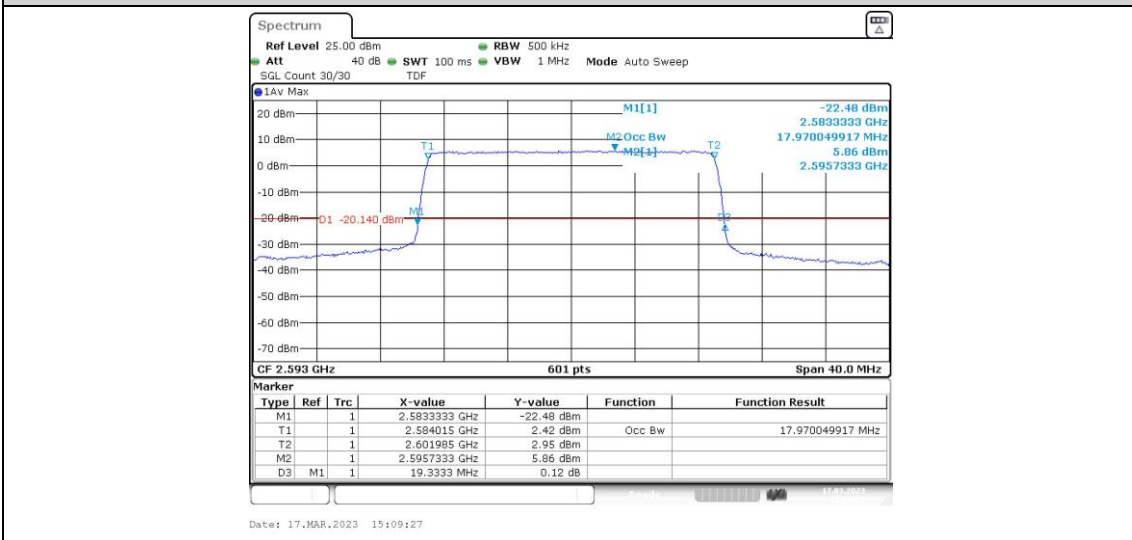

Band41-20MHz-QPSK-40620-100RB#0

Band41-20MHz-QPSK-41490-100RB#0