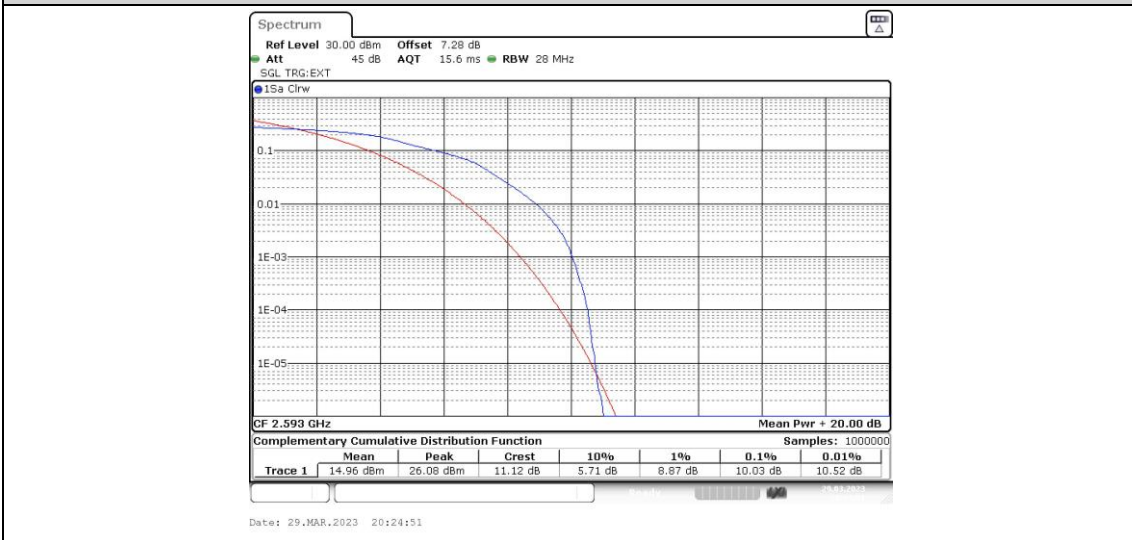

Band41-15MHz-QPSK-39725-1RB#0

Band41-15MHz-QPSK-39725-75RB#0

Band41-15MHz-QPSK-40620-1RB#0

Band41-15MHz-16QAM-39725-1RB#0

Band41-15MHz-16QAM-39725-75RB#0

Band41-15MHz-16QAM-40620-1RB#0

Band41-15MHz-16QAM-40620-75RB#0