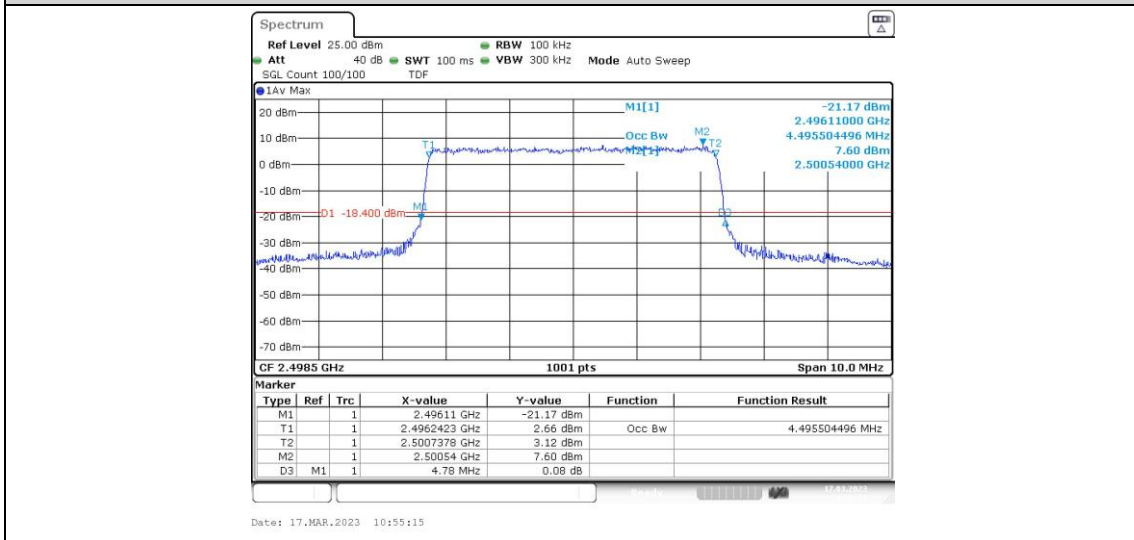

Band41-5MHz-16QAM-39675-25RB#0