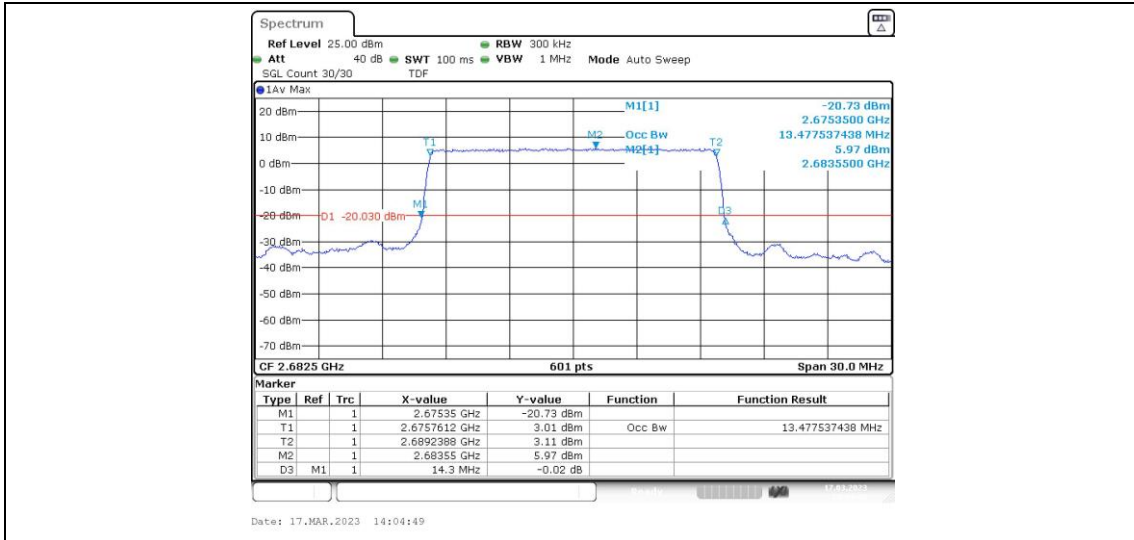

Band41-15MHz-16QAM-39725-75RB#0

Band41-15MHz-16QAM-40620-75RB#0

Band41-15MHz-16QAM-41515-75RB#0