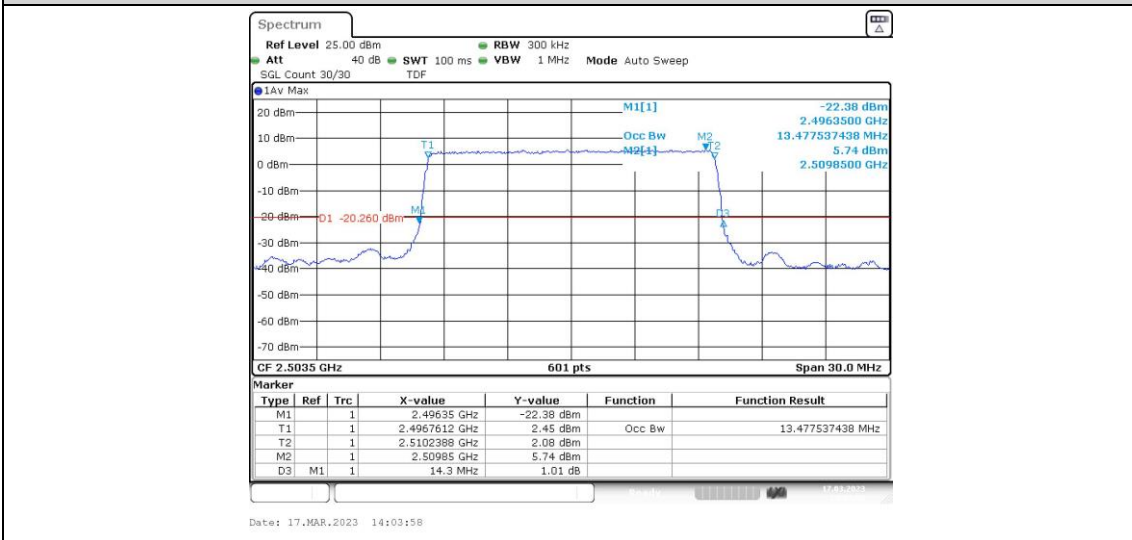

Test Graphs

Band41-5MHz-16QAM-39675-25RB#0

Band41-5MHz-16QAM-40620-25RB#0

Band41-5MHz-16QAM-41565-25RB#0

Band41-10MHz-16QAM-39700-50RB#0

Band41-10MHz-16QAM-40620-50RB#0

Band41-10MHz-16QAM-41540-50RB#0

Band41-15MHz-QPSK-39725-75RB#0