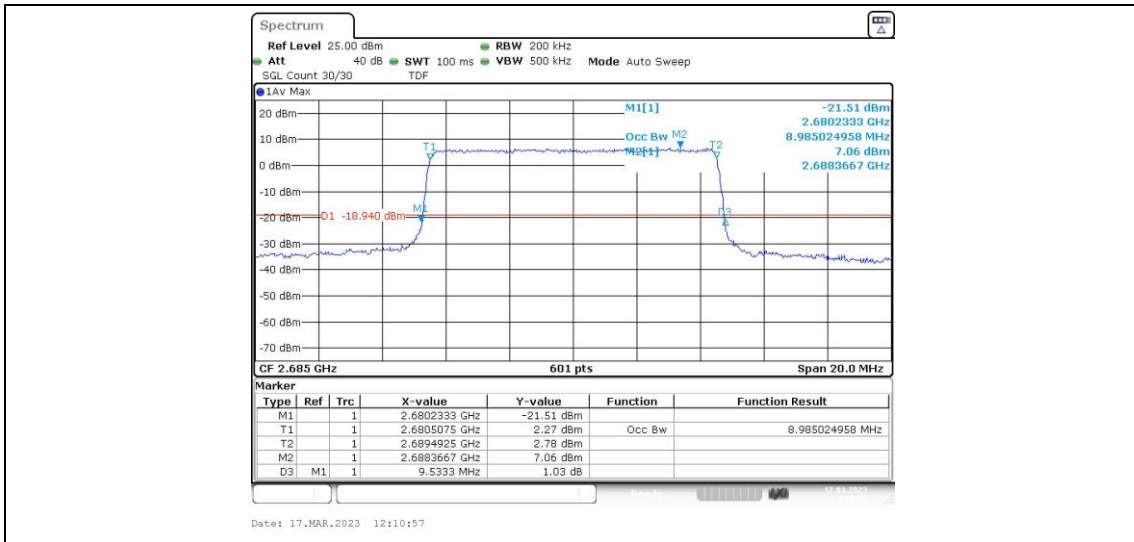

Test Graphs

Band41-5MHz-16QAM-39675-25RB#0

Band41-5MHz-16QAM-40620-25RB#0

Band41-5MHz-16QAM-41565-25RB#0

Band41-10MHz-16QAM-39700-50RB#0

Band41-10MHz-16QAM-40620-50RB#0

Band41-10MHz-16QAM-41540-50RB#0

Band41-15MHz-QPSK-39725-75RB#0