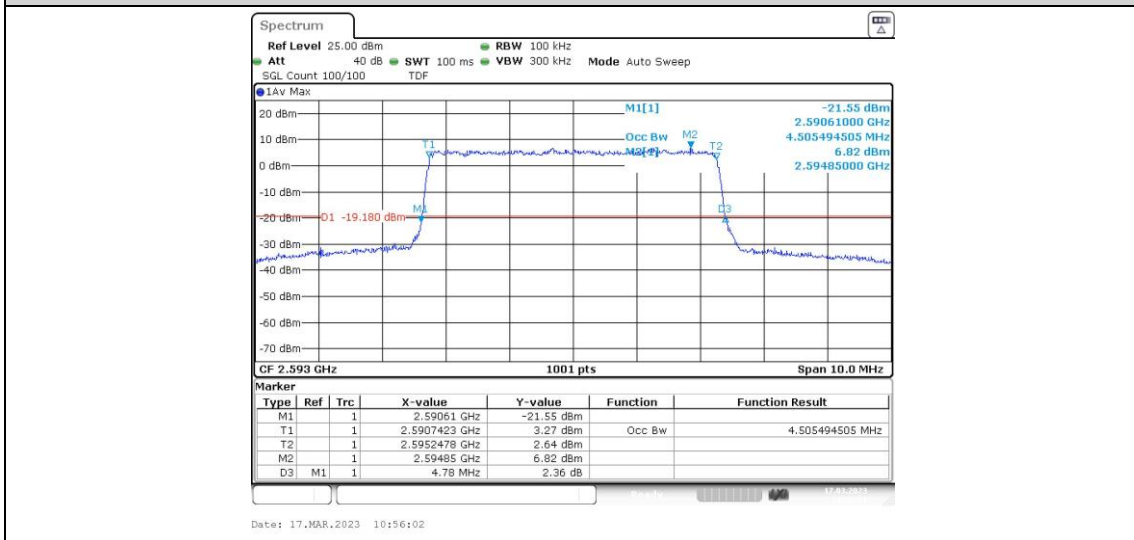

Test Graphs

Band41-5MHz-16QAM-39675-25RB#0

Band41-5MHz-16QAM-40620-25RB#0

Band41-5MHz-16QAM-41565-25RB#0

Band41-10MHz-16QAM-39700-50RB#0

Band41-10MHz-16QAM-40620-50RB#0

Band41-10MHz-16QAM-41540-50RB#0

Band41-15MHz-QPSK-39725-75RB#0