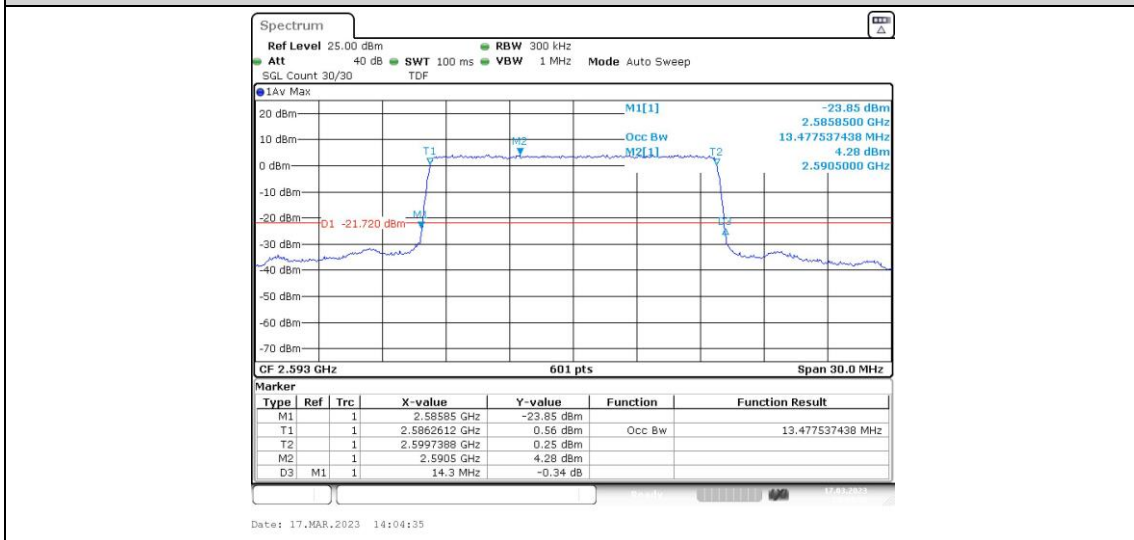

Band41-15MHz-16QAM-40620-75RB#0

Band41-15MHz-16QAM-41515-75RB#0