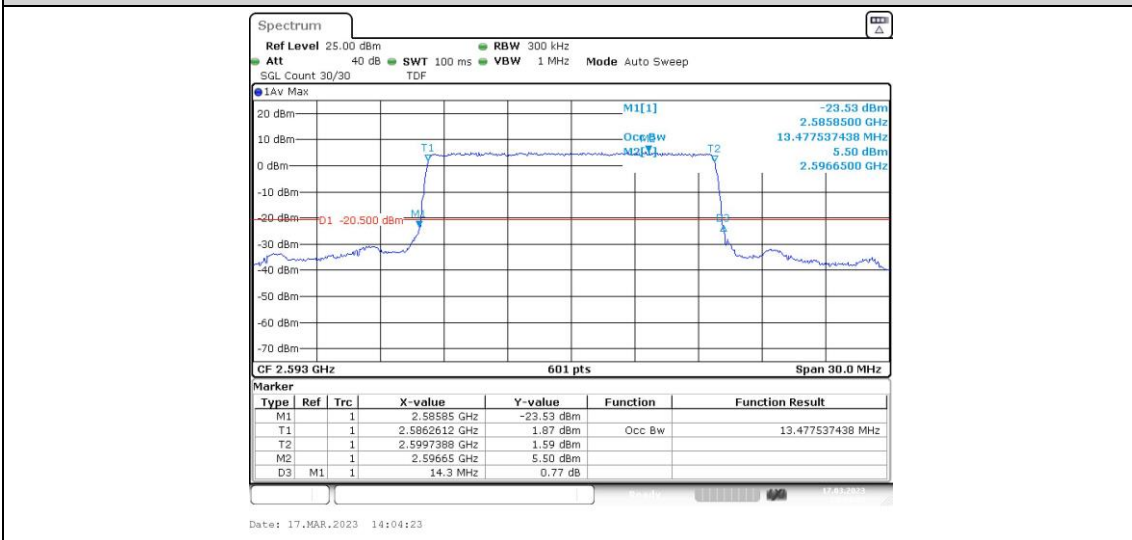

Band41-15MHz-QPSK-40620-75RB#0

Band41-15MHz-QPSK-41515-75RB#0