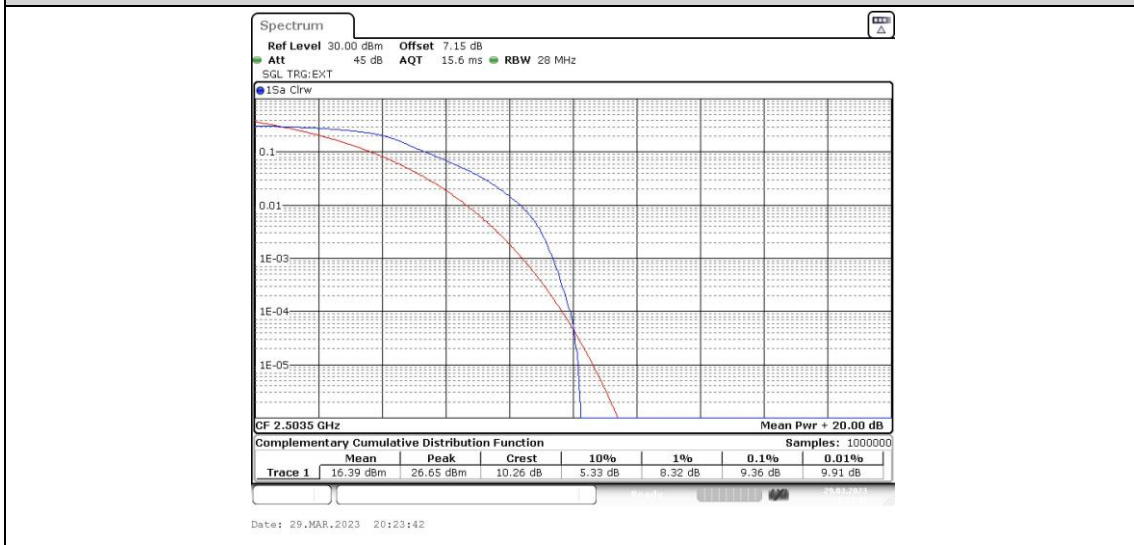

Band41-15MHz-QPSK-39725-75RB#0

Band41-15MHz-QPSK-40620-1RB#0