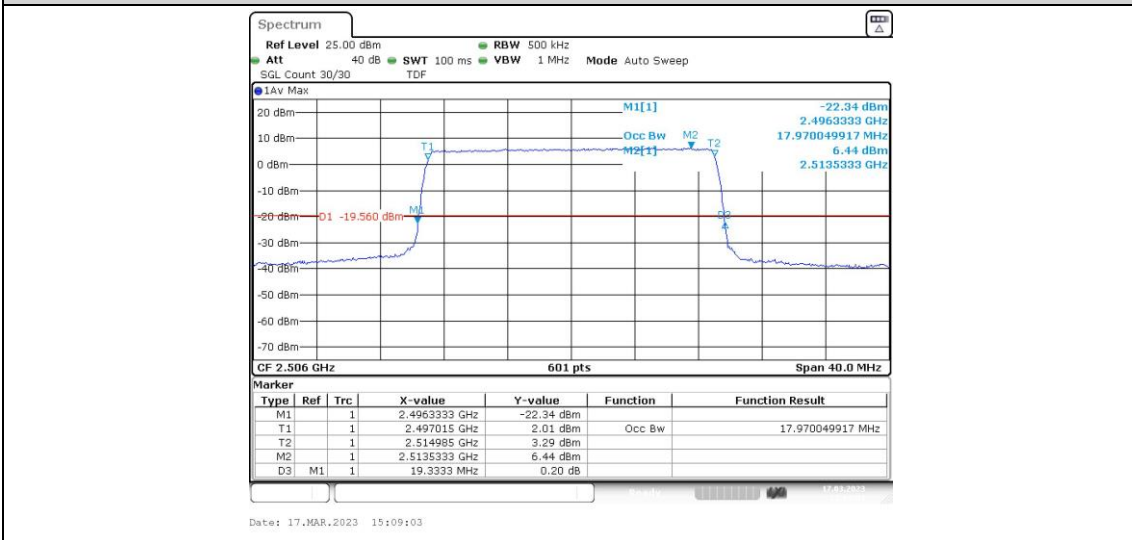

Band41-20MHz-QPSK-39750-100RB#0