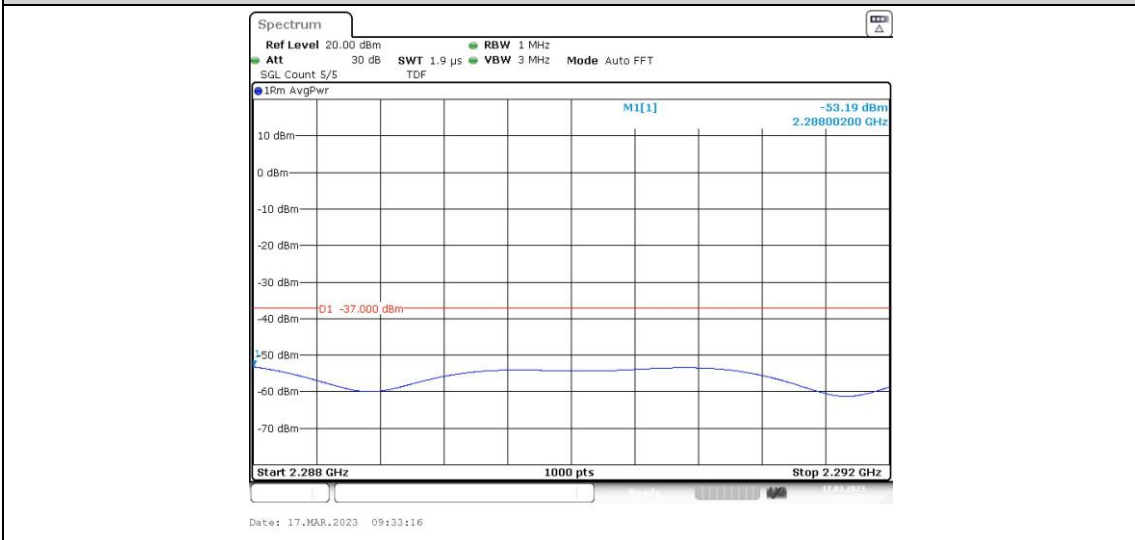

Band40-10MHz-QPSK-38750-1RB#0-Range3:2288~2292MHz