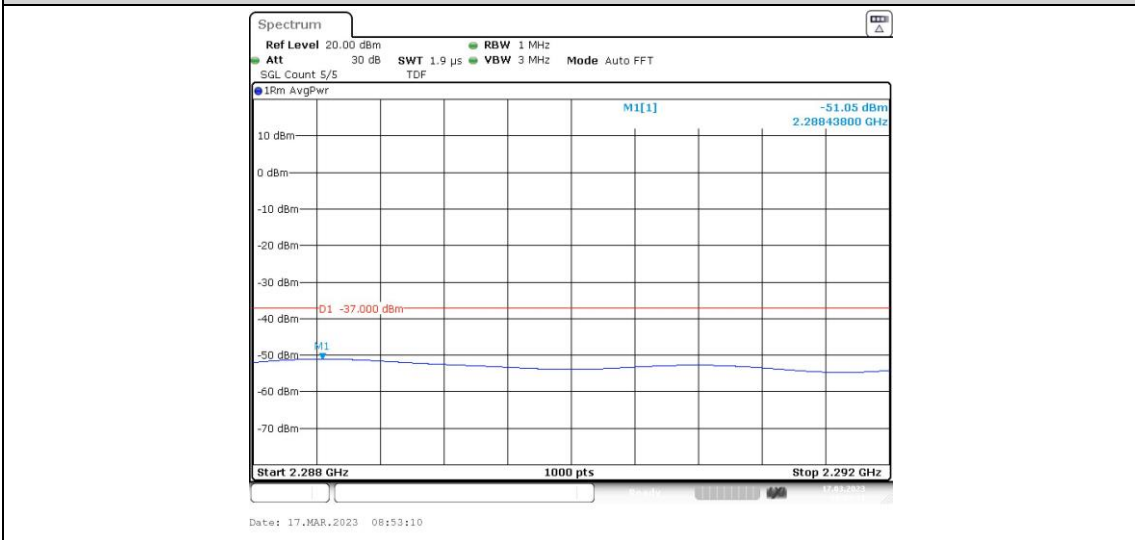

Band40-5MHz-16QAM-38775-1RB#0-Range3:2288~2292MHz