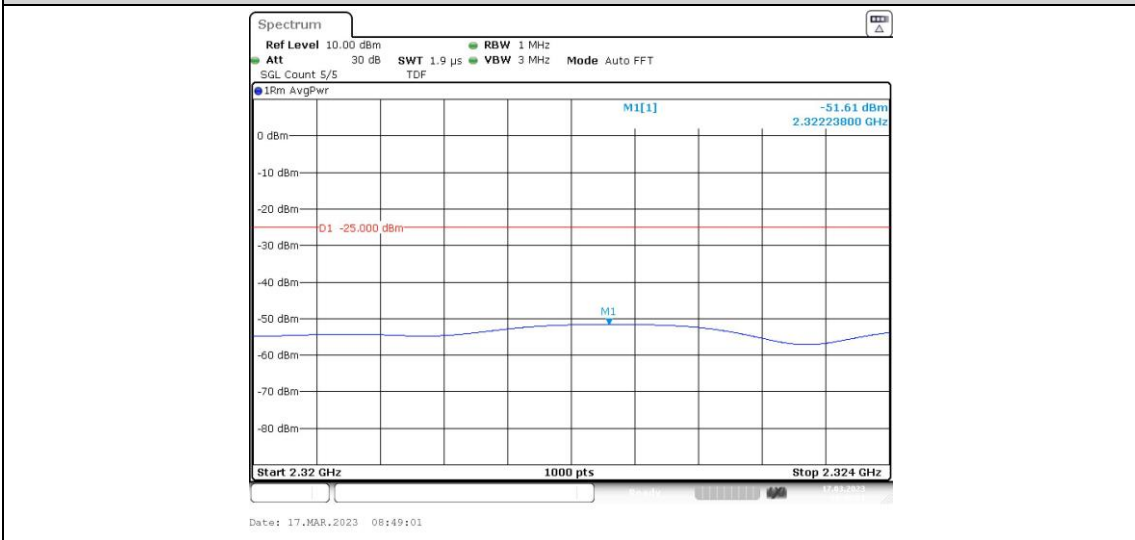

Band40-5MHz-16QAM-38750-1RB#0-Range7:2320~2324MHz