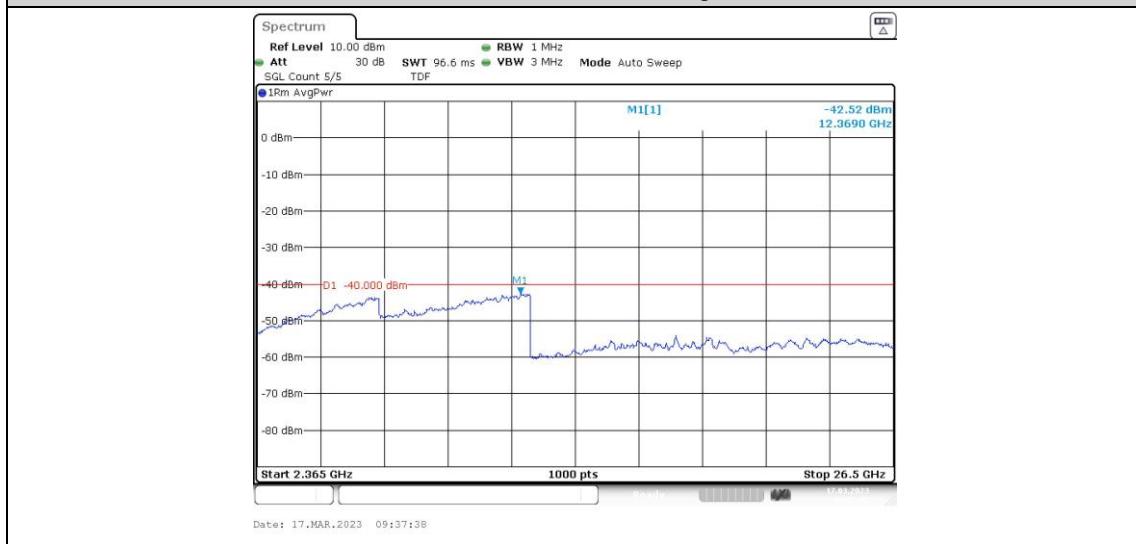

Band40-10MHz-16QAM-38750-1RB#0-Range13:2365~26500MHz