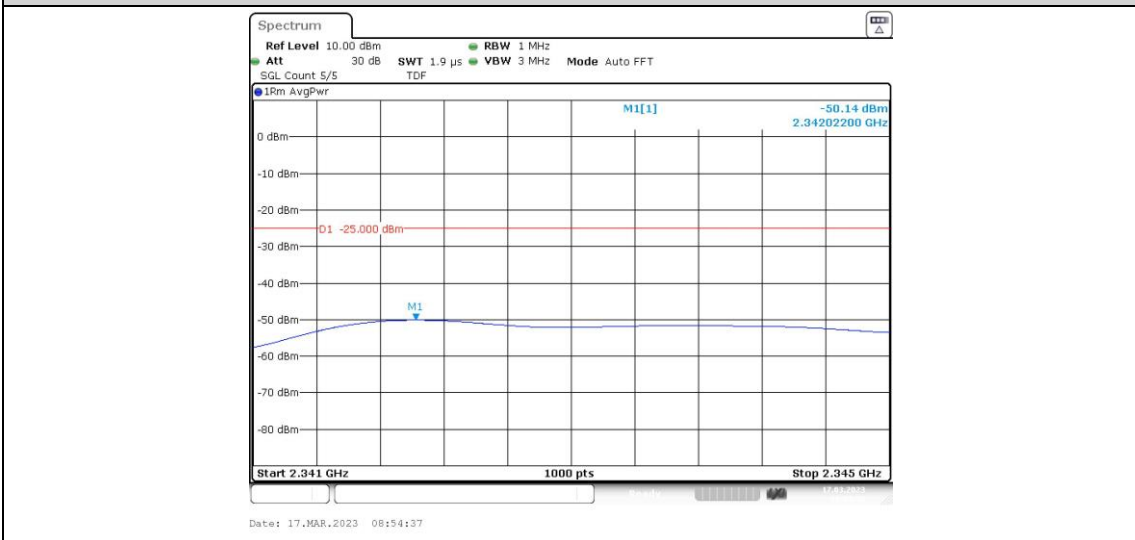

Band40-5MHz-16QAM-38775-1RB#0-Range11:2341~2345MHz

Band40-5MHz-16QAM-38775-1RB#0-Range12:2360~2365MHz