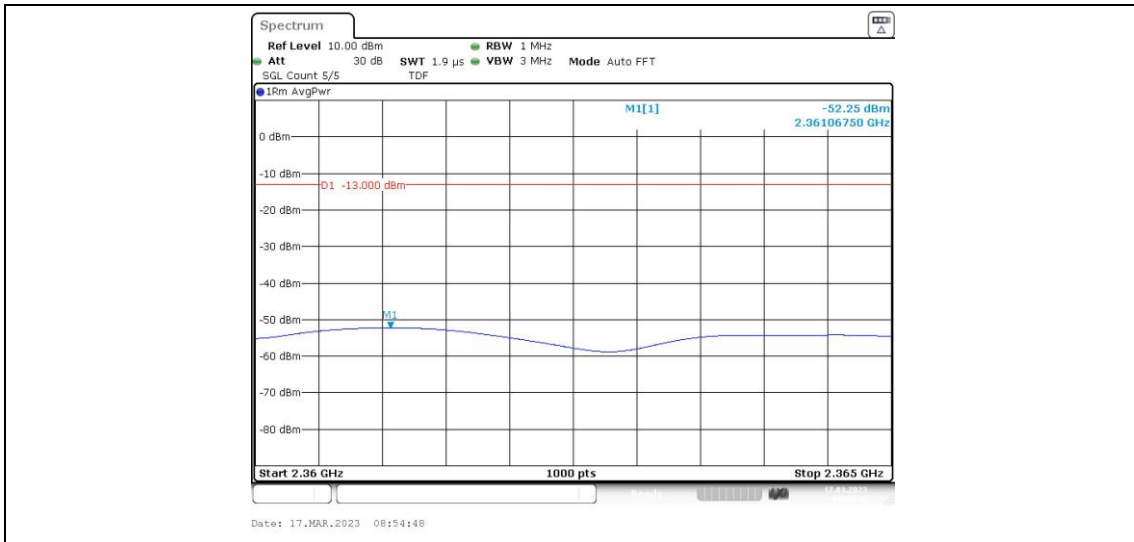

Band40-5MHz-16QAM-38775-1RB#0-Range9:2328~2337MHz

Band40-5MHz-16QAM-38775-1RB#0-Range10:2337~2341MHz

Band40-5MHz-16QAM-38775-1RB#0-Range11:2341~2345MHz

Band40-5MHz-16QAM-38775-1RB#0-Range12:2360~2365MHz

Band40-5MHz-16QAM-38775-1RB#0-Range13:2365~26500MHz