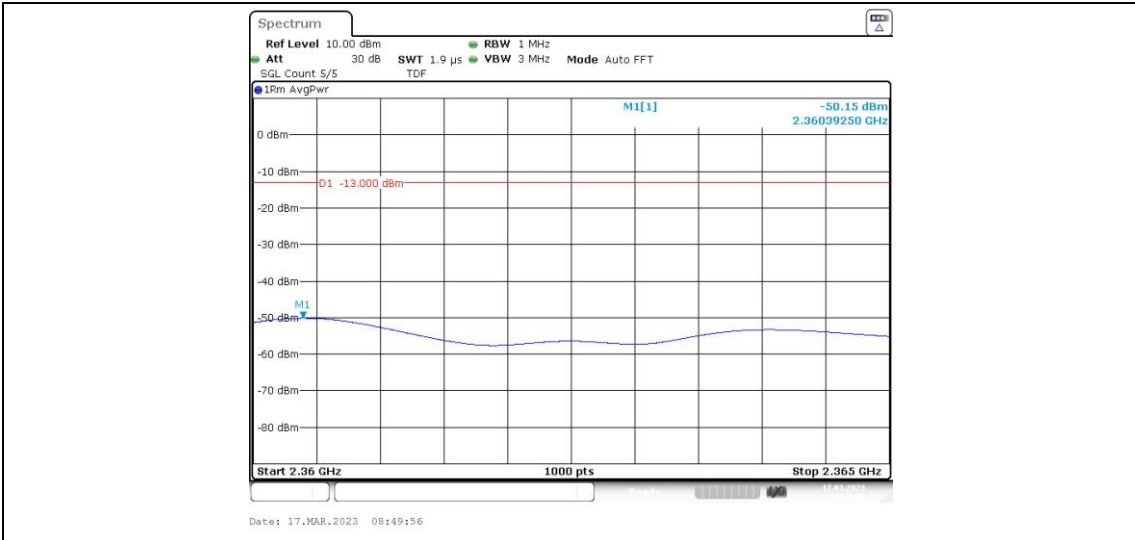

Band40-5MHz-16QAM-38750-1RB#0-Range12:2360~2365MHz