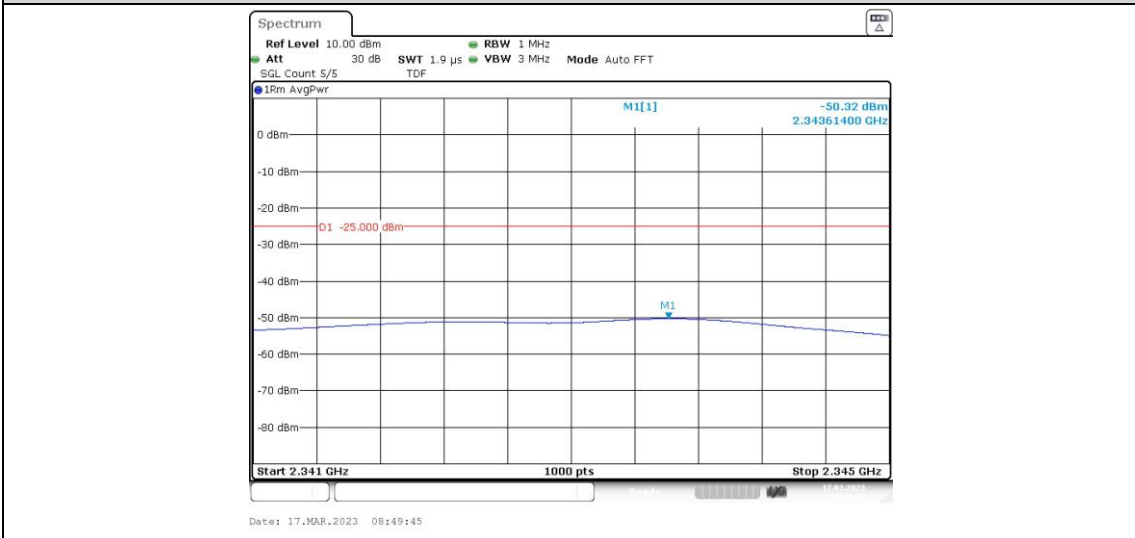

Band40-5MHz-16QAM-38750-1RB#0-Range11:2341~2345MHz