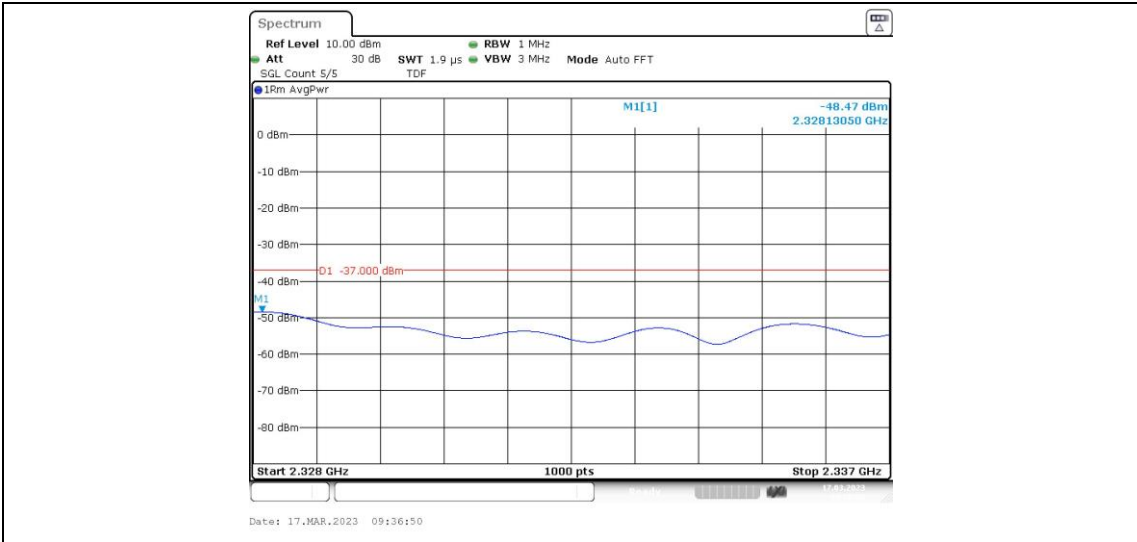

Band40-10MHz-16QAM-38750-1RB#0-Range9:2328~2337MHz