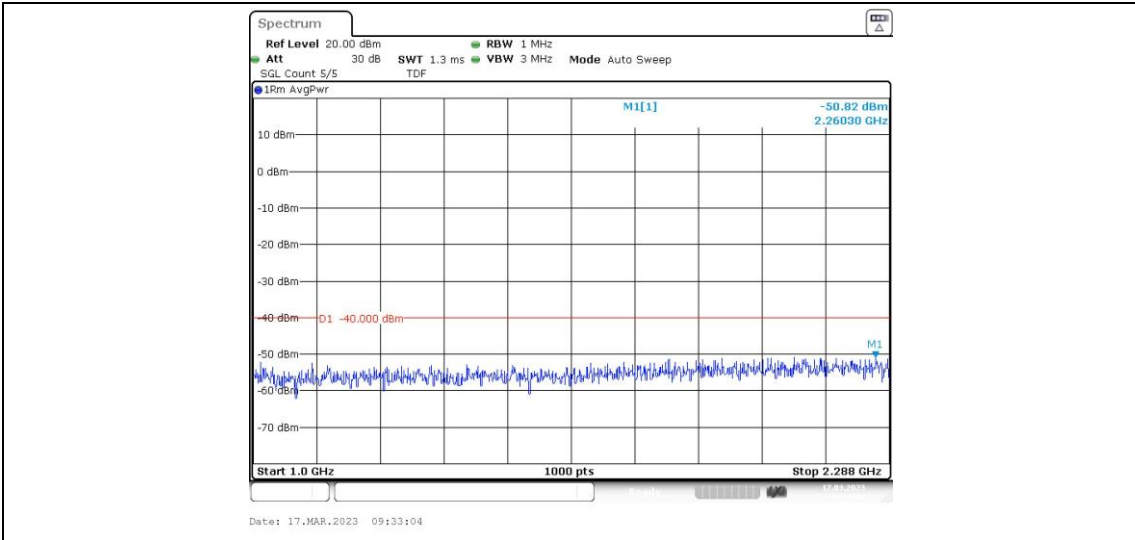

Band40-10MHz-QPSK-38750-1RB#0-Range2:1000~2288MHz