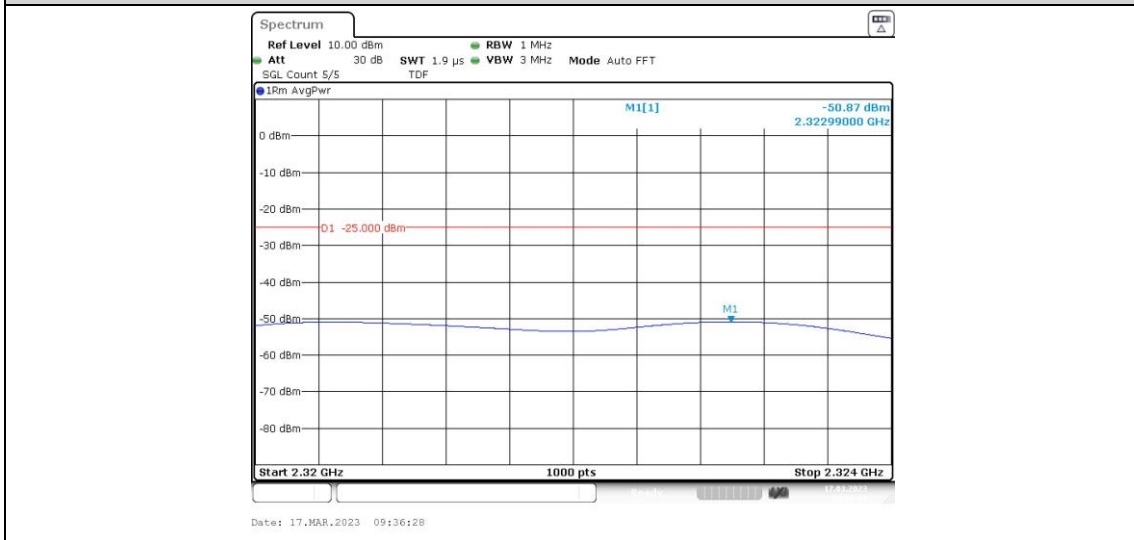

Band40-10MHz-16QAM-38750-1RB#0-Range7:2320~2324MHz