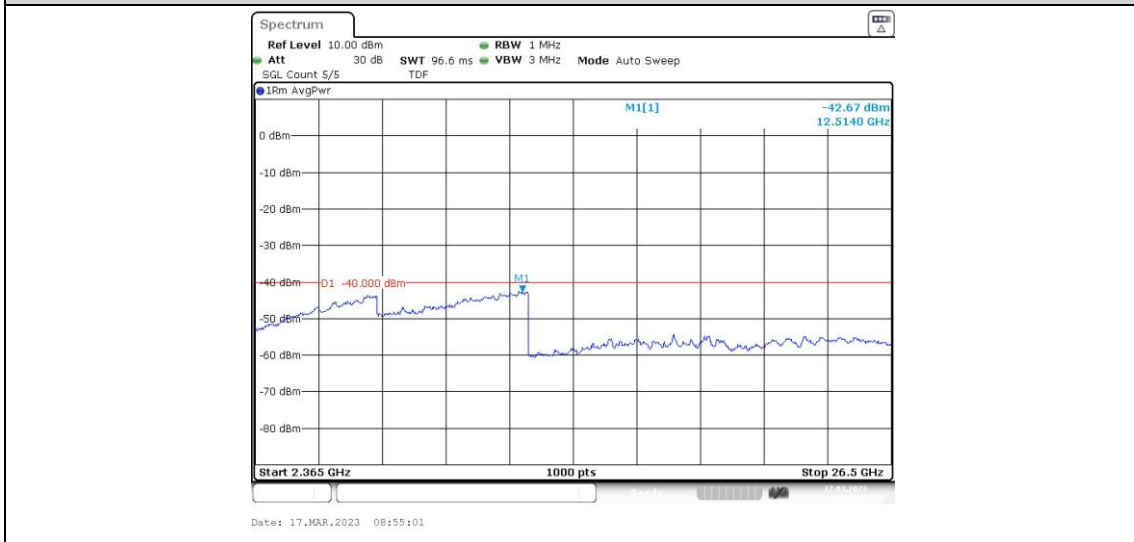

Band40-5MHz-16QAM-38775-1RB#0-Range9:2328~2337MHz

Band40-5MHz-16QAM-38775-1RB#0-Range10:2337~2341MHz

Band40-5MHz-16QAM-38775-1RB#0-Range11:2341~2345MHz

Band40-5MHz-16QAM-38775-1RB#0-Range12:2360~2365MHz

Band40-5MHz-16QAM-38775-1RB#0-Range13:2365~26500MHz