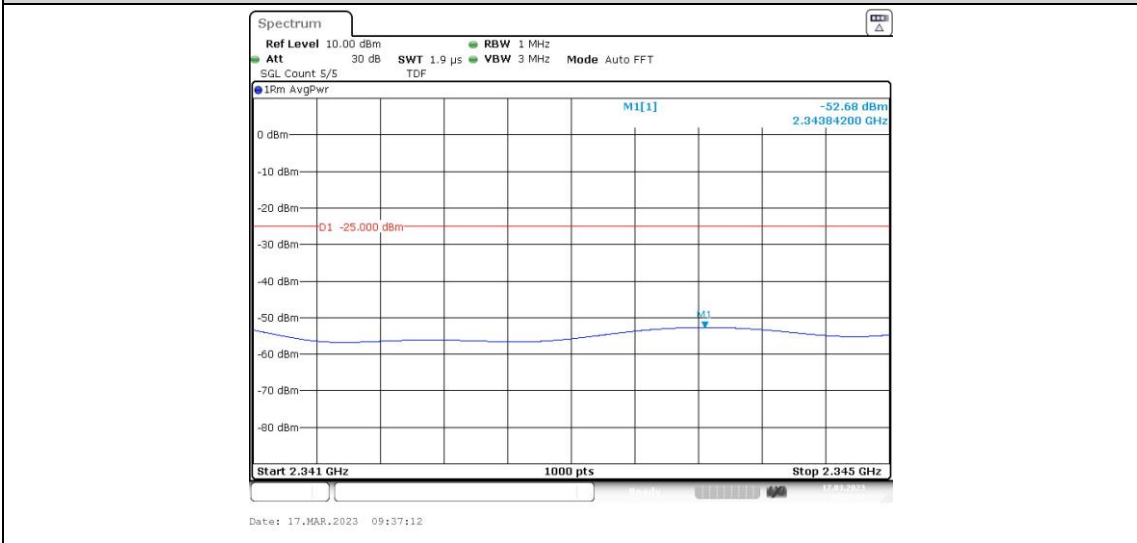

Band40-10MHz-16QAM-38750-1RB#0-Range11:2341~2345MHz

Band40-10MHz-16QAM-38750-1RB#0-Range12:2360~2365MHz