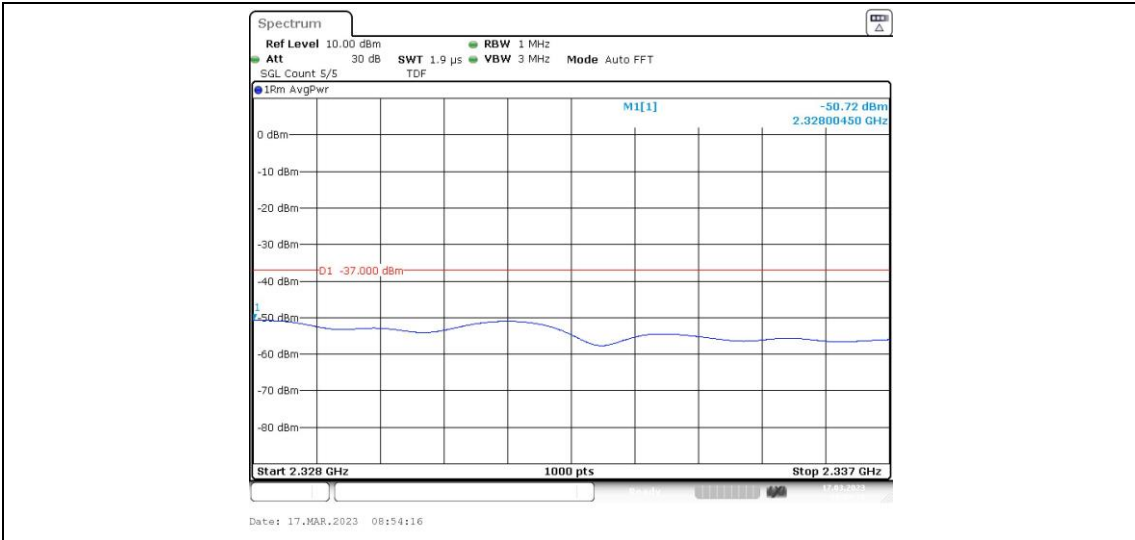

Band40-5MHz-16QAM-38775-1RB#0-Range9:2328~2337MHz