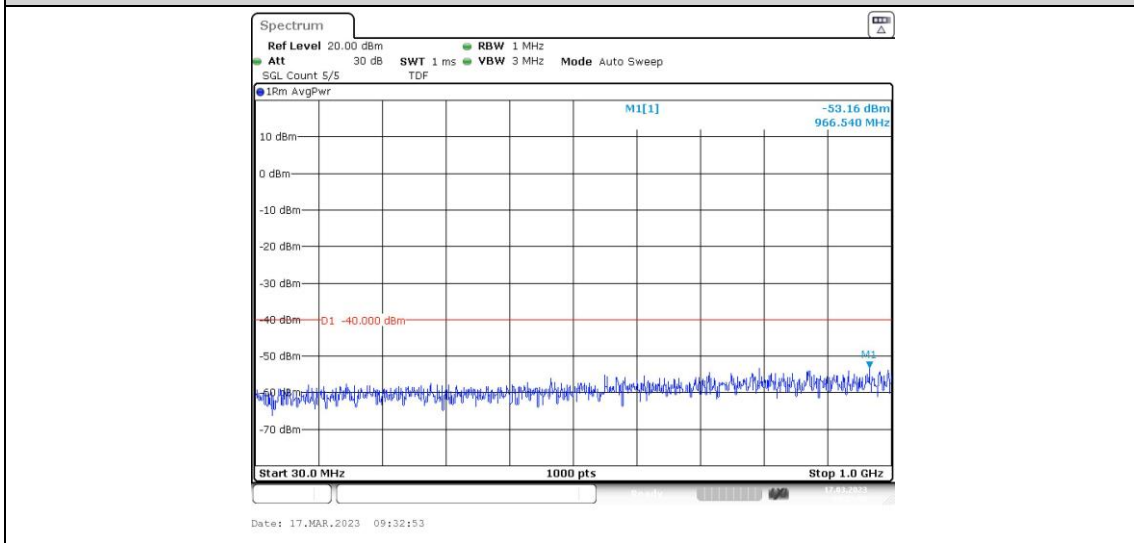

Band40-10MHz-QPSK-38750-1RB#0-Range1:30~1000MHz