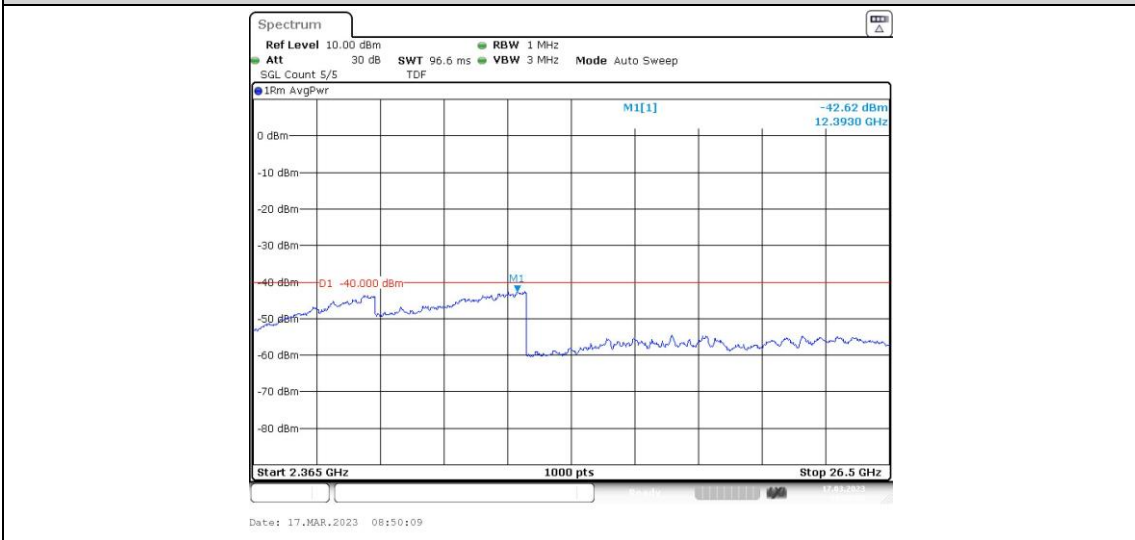

Band40-5MHz-16QAM-38750-1RB#0-Range13:2365~26500MHz