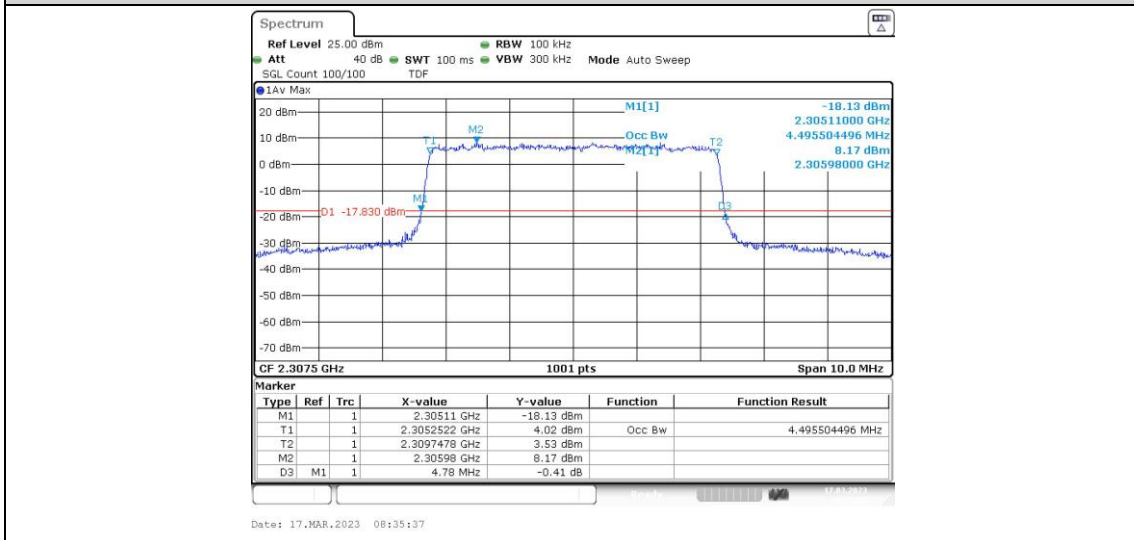

Band40-5MHz-16QAM-38725-25RB#0