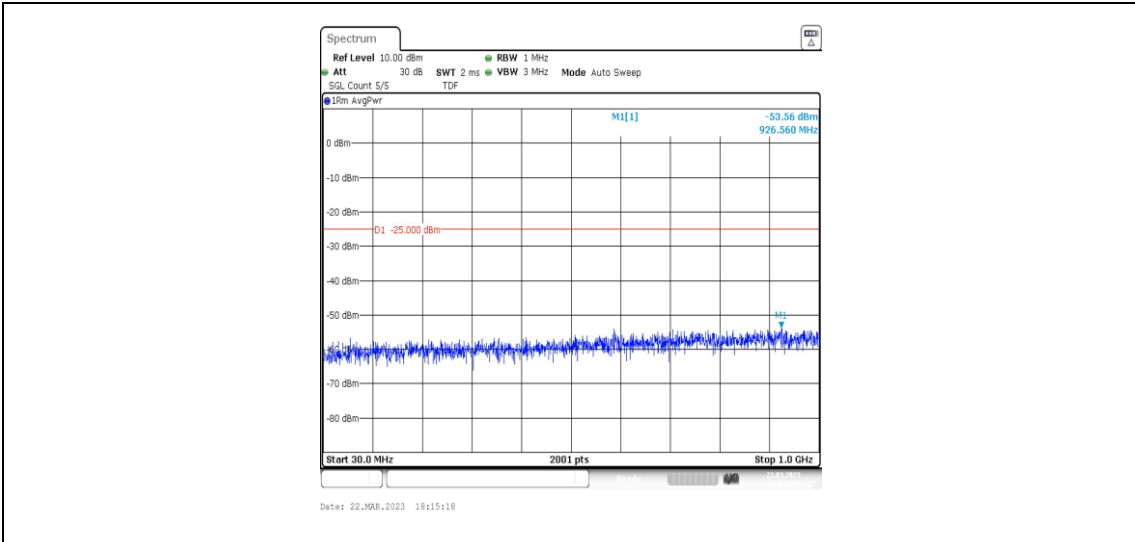

38-38-15MHz-15MHz-64QAM-64QAM-37825-37975-75RB#0-75RB#0-0.15~30MHz

38-38-15MHz-15MHz-64QAM-64QAM-37825-37975-75RB#0-75RB#0-30~1000MHz