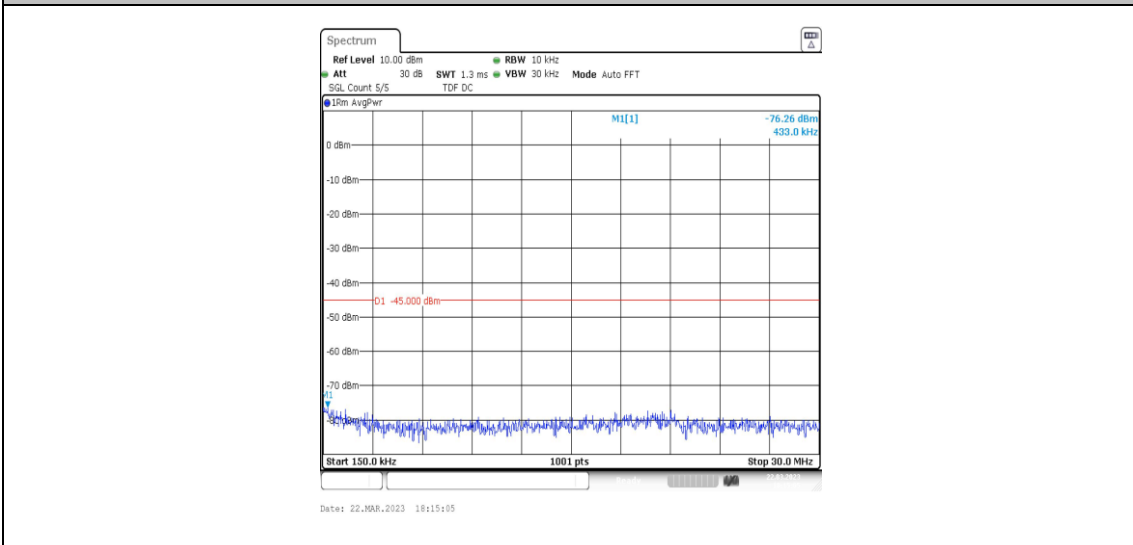

38-38-15MHz-15MHz-64QAM-64QAM-37825-37975-75RB#0-75RB#0-0.009~0.15MHz

38-38-15MHz-15MHz-64QAM-64QAM-37825-37975-75RB#0-75RB#0-0.15~30MHz