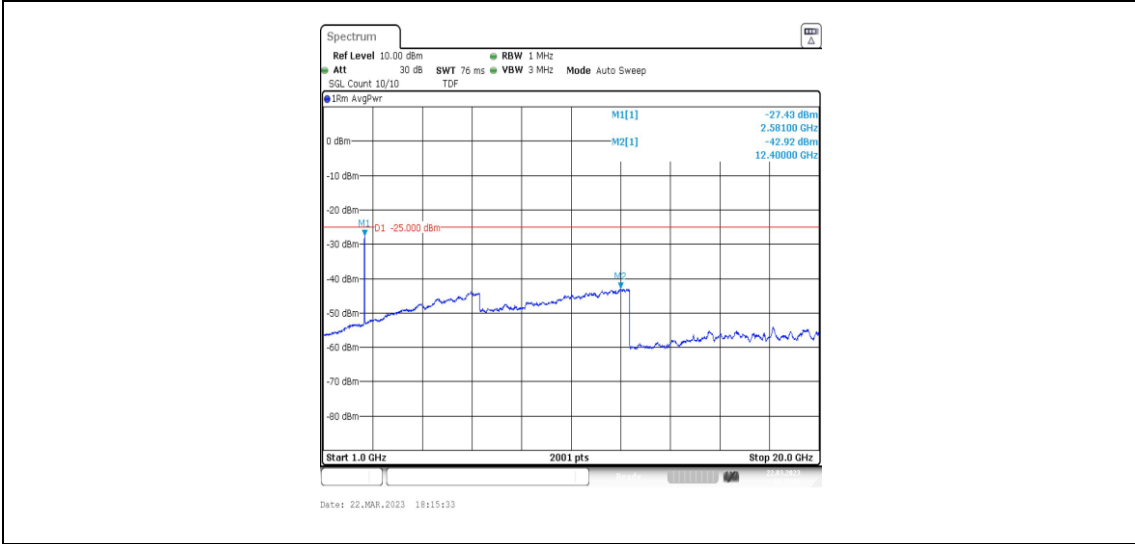

38-38-15MHz-15MHz-64QAM-64QAM-37825-37975-75RB#0-75RB#0-30~1000MHz

38-38-15MHz-15MHz-64QAM-64QAM-37825-37975-75RB#0-75RB#0-1000~20000MHz