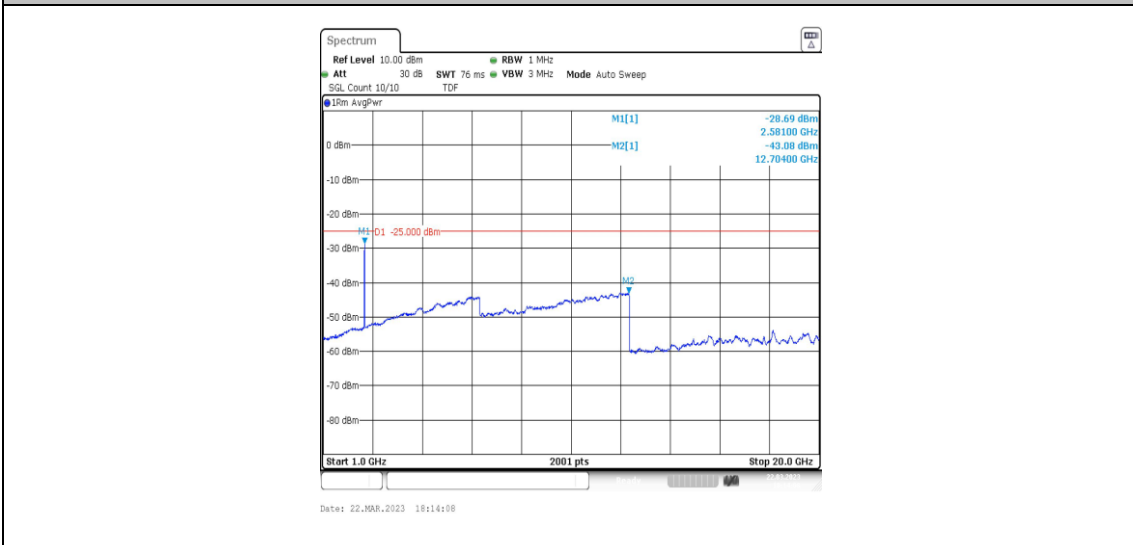

38-38-15MHz-15MHz-16QAM-16QAM-37825-37975-75RB#0-75RB#0-0.15~30MHz

38-38-15MHz-15MHz-16QAM-16QAM-37825-37975-75RB#0-75RB#0-30~1000MHz

38-38-15MHz-15MHz-16QAM-16QAM-37825-37975-75RB#0-75RB#0-1000~20000MHz