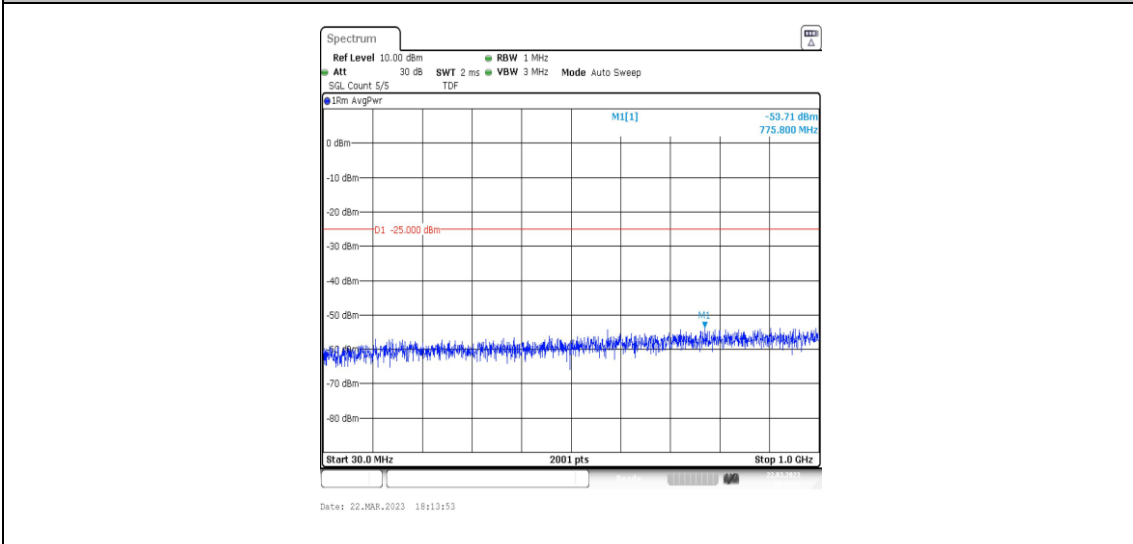

38-38-15MHz-15MHz-16QAM-16QAM-37825-37975-75RB#0-75RB#0-0.15~30MHz

38-38-15MHz-15MHz-16QAM-16QAM-37825-37975-75RB#0-75RB#0-30~1000MHz

38-38-15MHz-15MHz-16QAM-16QAM-37825-37975-75RB#0-75RB#0-1000~20000MHz