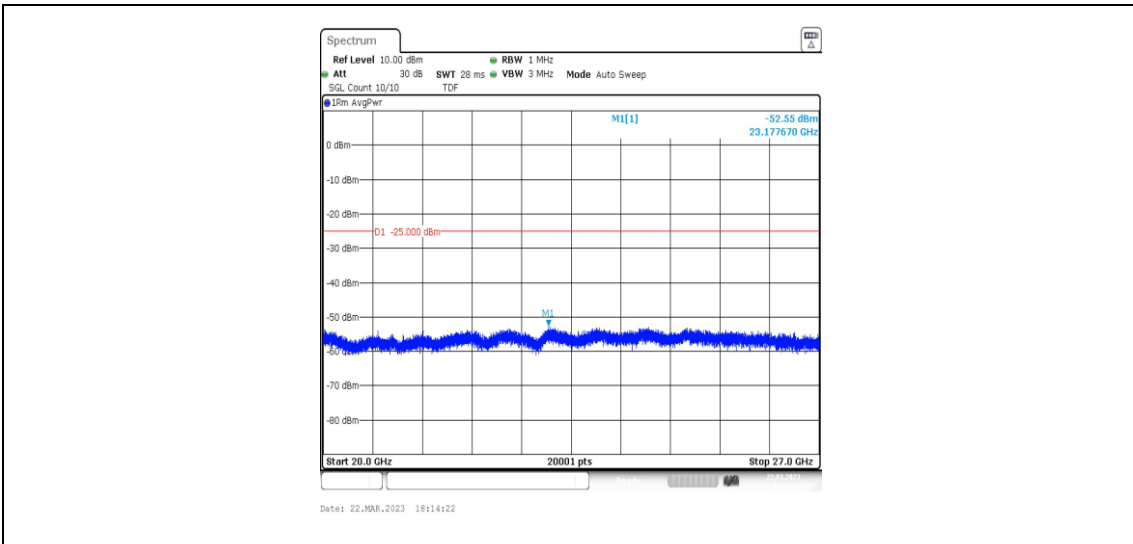

38-38-15MHz-15MHz-16QAM-16QAM-37825-37975-75RB#0-75RB#0-0.15~30MHz

38-38-15MHz-15MHz-16QAM-16QAM-37825-37975-75RB#0-75RB#0-30~1000MHz

38-38-15MHz-15MHz-16QAM-16QAM-37825-37975-75RB#0-75RB#0-1000~20000MHz