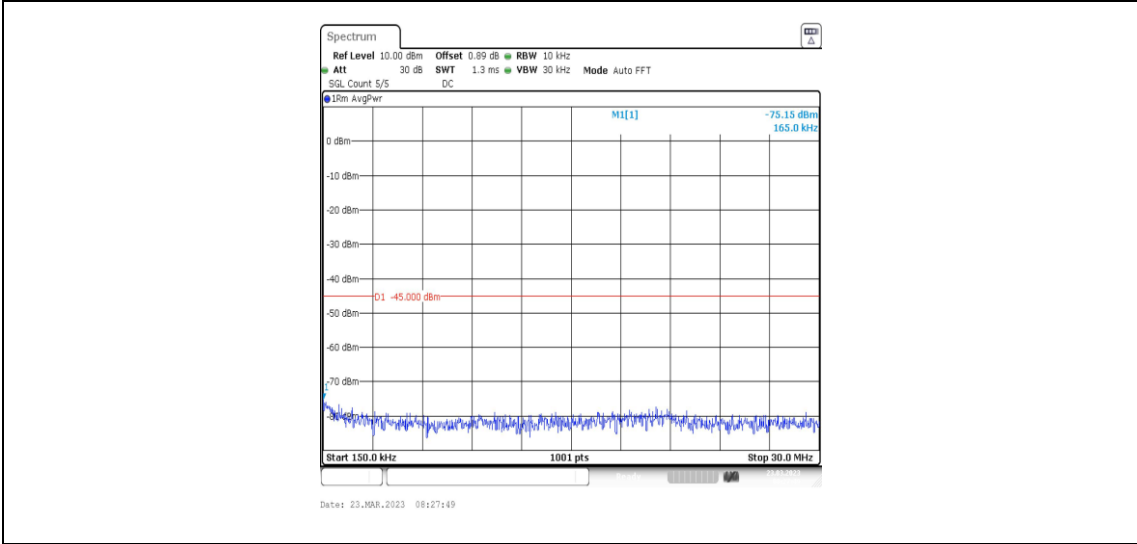

38-38-20MHz-20MHz-QPSK-QPSK-37850-38048-1RB#0-0RB#0-0.009~0.15MHz

38-38-20MHz-20MHz-QPSK-QPSK-37850-38048-1RB#0-0RB#0-0.15~30MHz