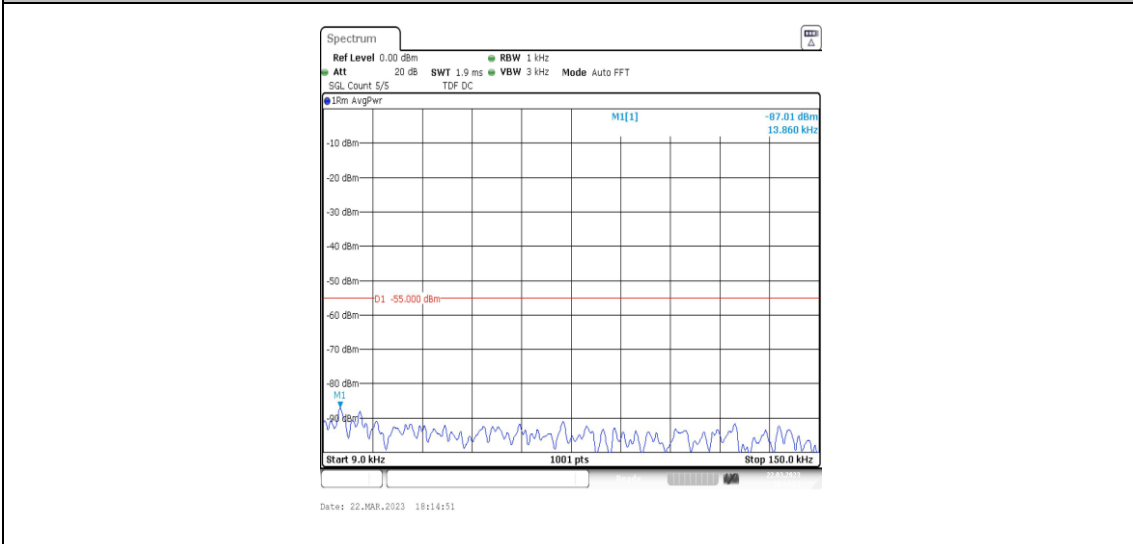

38-38-15MHz-15MHz-16QAM-16QAM-37825-37975-75RB#0-75RB#0-20000~27000MHz

38-38-15MHz-15MHz-64QAM-64QAM-37825-37975-75RB#0-75RB#0-0.009~0.15MHz