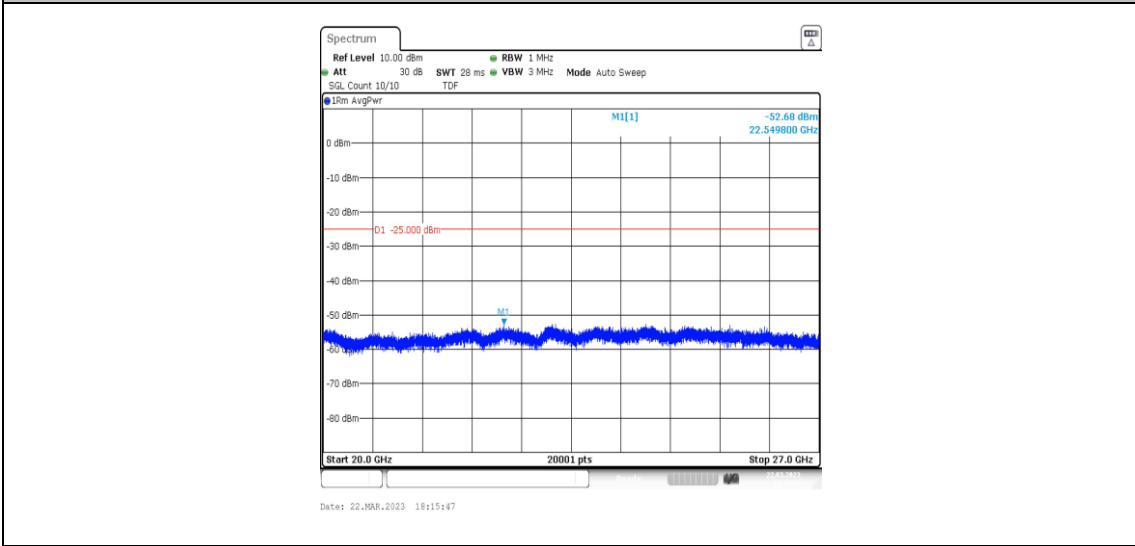

38-38-15MHz-15MHz-64QAM-64QAM-37825-37975-75RB#0-75RB#0-1000~20000MHz

38-38-15MHz-15MHz-64QAM-64QAM-37825-37975-75RB#0-75RB#0-20000~27000MHz