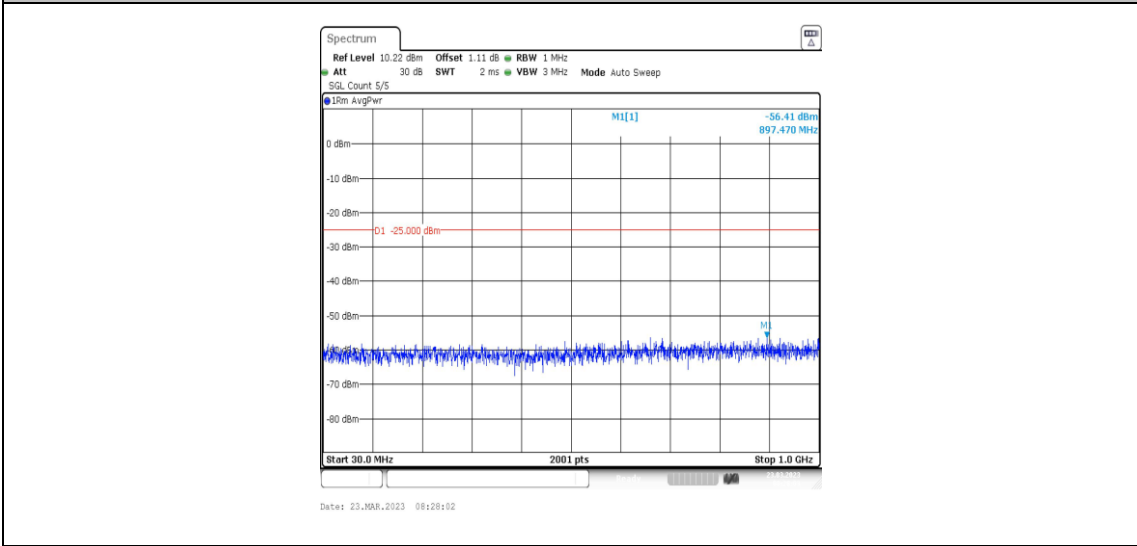

38-38-20MHz-20MHz-QPSK-QPSK-37850-38048-1RB#0-0RB#0-0.15~30MHz

38-38-20MHz-20MHz-QPSK-QPSK-37850-38048-1RB#0-0RB#0-30~1000MHz