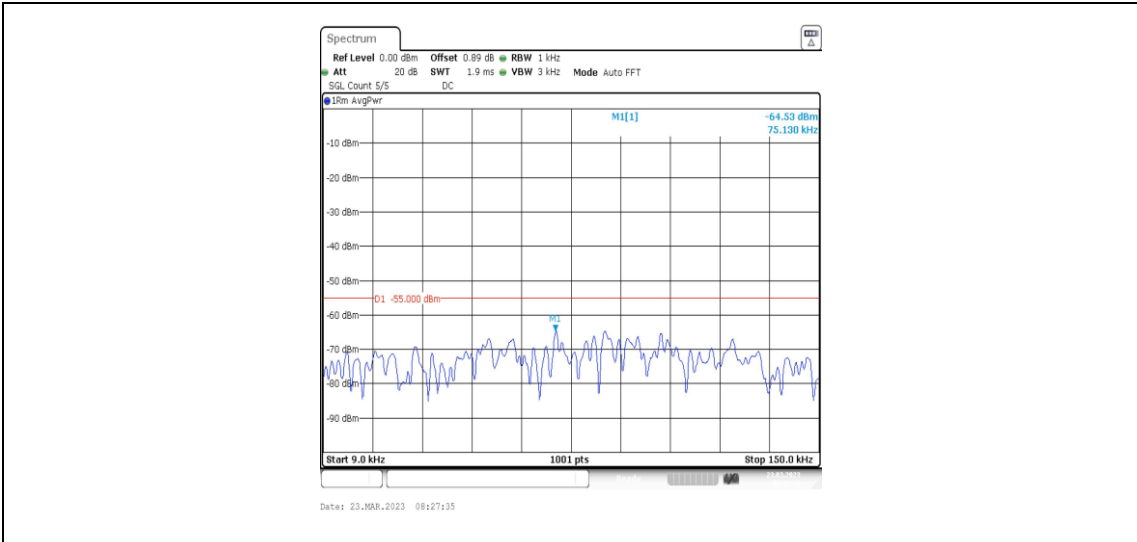

38-38-15MHz-15MHz-64QAM-64QAM-37825-37975-75RB#0-75RB#0-20000~27000MHz

38-38-20MHz-20MHz-QPSK-QPSK-37850-38048-1RB#0-0RB#0-0.009~0.15MHz