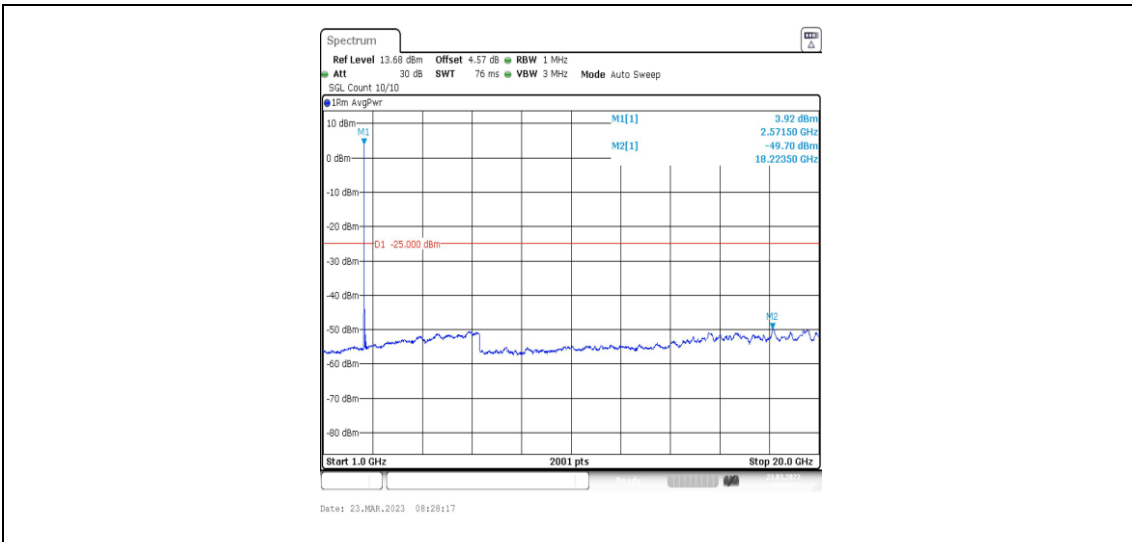

38-38-20MHz-20MHz-QPSK-QPSK-37850-38048-1RB#0-0RB#0-30~1000MHz

38-38-20MHz-20MHz-QPSK-QPSK-37850-38048-1RB#0-0RB#0-1000~20000MHz