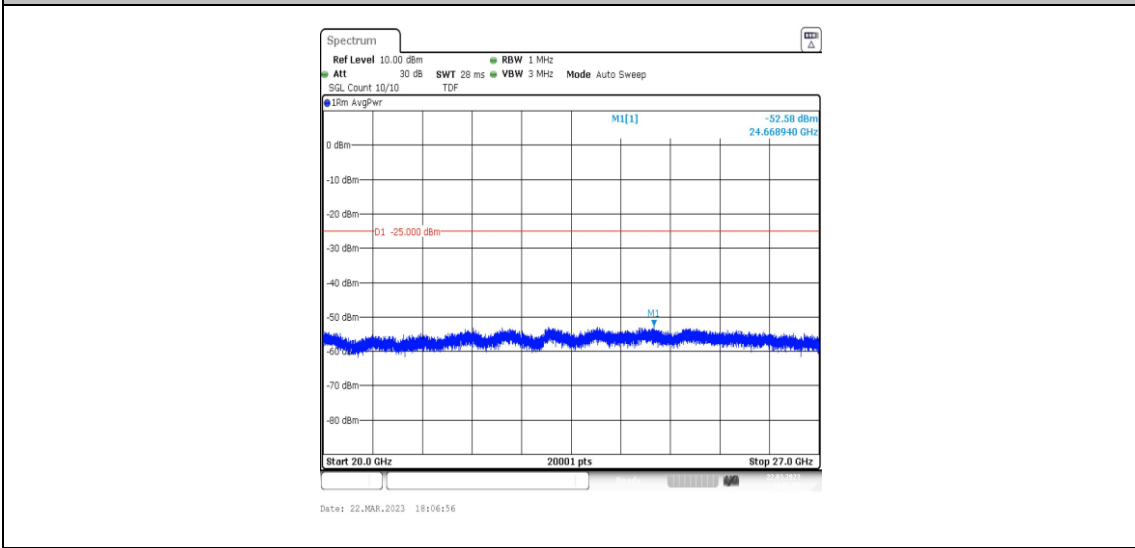

38-38-15MHz-15MHz-64QAM-64QAM-37825-37975-1RB#74-0RB#0-0.009~0.15MHz

38-38-15MHz-15MHz-64QAM-64QAM-37825-37975-1RB#74-0RB#0-0.15~30MHz

38-38-15MHz-15MHz-64QAM-64QAM-37825-37975-1RB#74-0RB#0-30~1000MHz

38-38-15MHz-15MHz-64QAM-64QAM-37825-37975-1RB#74-0RB#0-1000~20000MHz