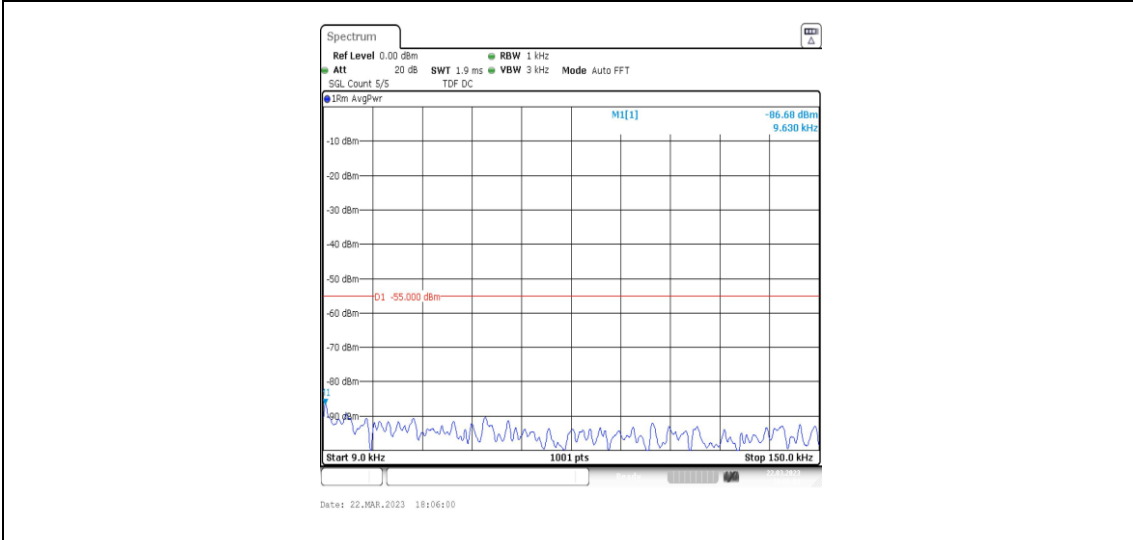

38-38-15MHz-15MHz-64QAM-64QAM-37825-37975-1RB#74-0RB#0-0.009~0.15MHz