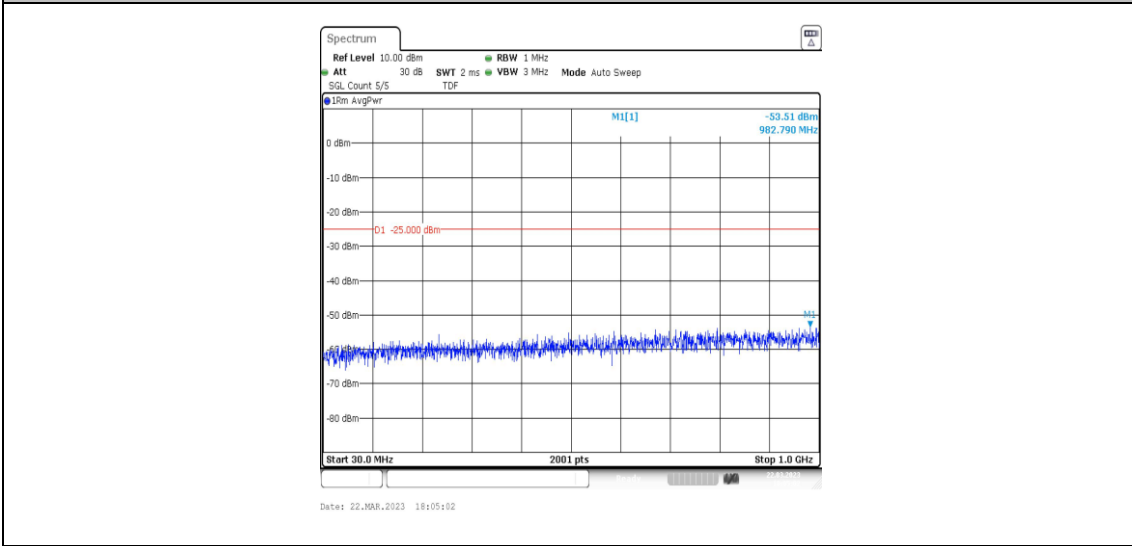

38-38-15MHz-15MHz-16QAM-16QAM-37825-37975-1RB#74-0RB#0-30~1000MHz