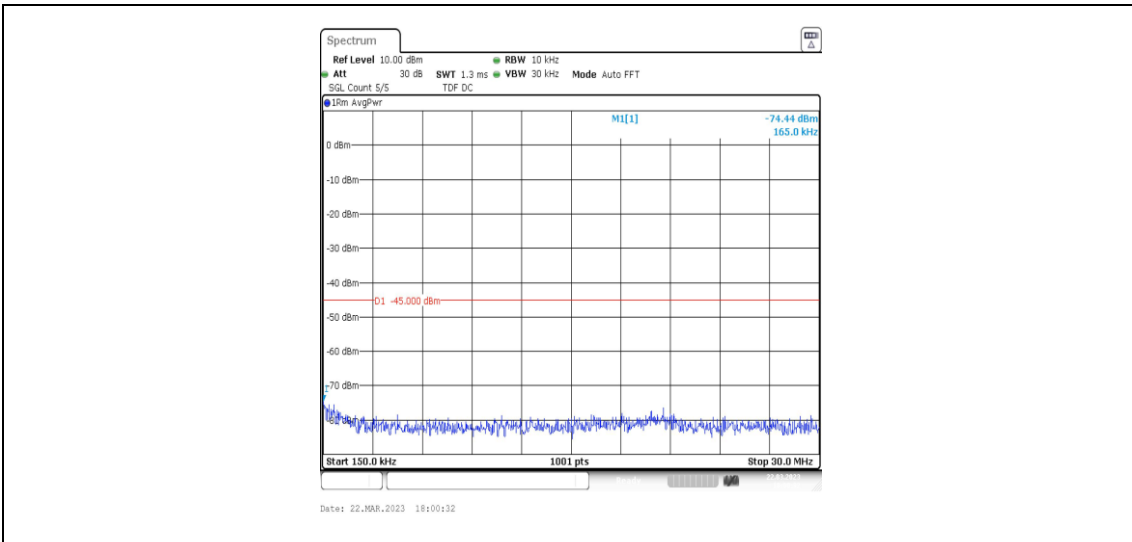

38-38-15MHz-15MHz-16QAM-16QAM-37825-37975-1RB#0-ORB#0-0.15~30MHz