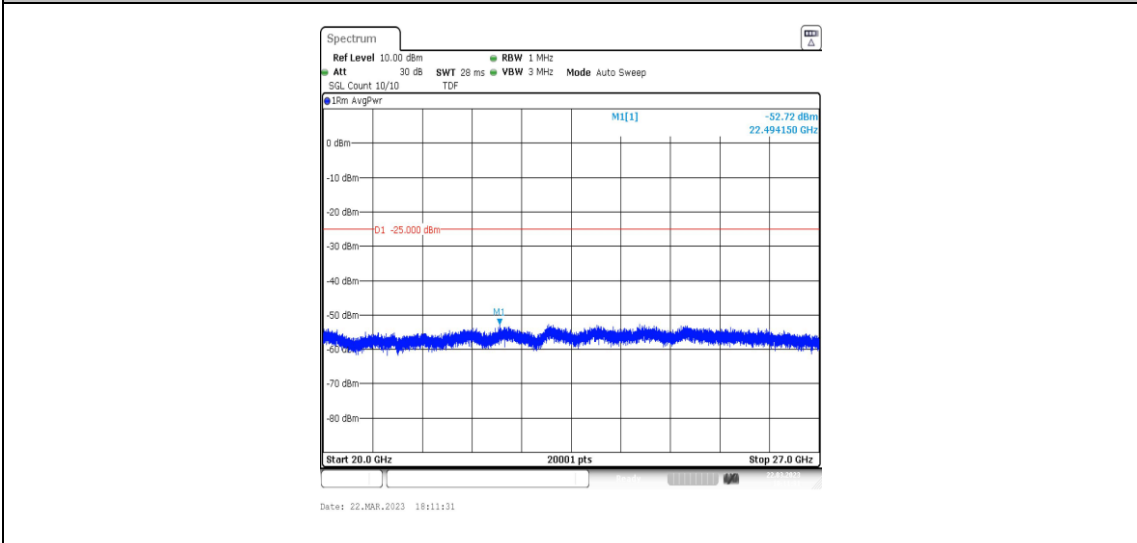

38-38-15MHz-15MHz-64QAM-64QAM-37825-37975-1RB#0-1RB#74-0.009~0.15MHz

38-38-15MHz-15MHz-64QAM-64QAM-37825-37975-1RB#0-1RB#74-0.15~30MHz

38-38-15MHz-15MHz-64QAM-64QAM-37825-37975-1RB#0-1RB#74-30~1000MHz

38-38-15MHz-15MHz-64QAM-64QAM-37825-37975-1RB#0-1RB#74-1000~20000MHz