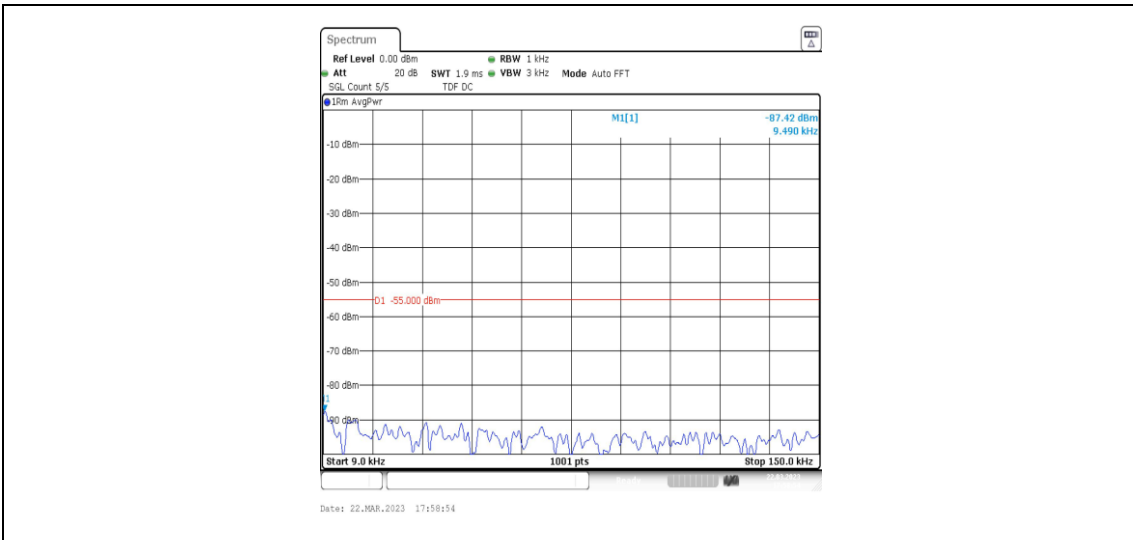

Test Graphs

38-38-15MHz-15MHz-QPSK-QPSK-37825-37975-1RB#0-0RB#0-0.009~0.15MHz