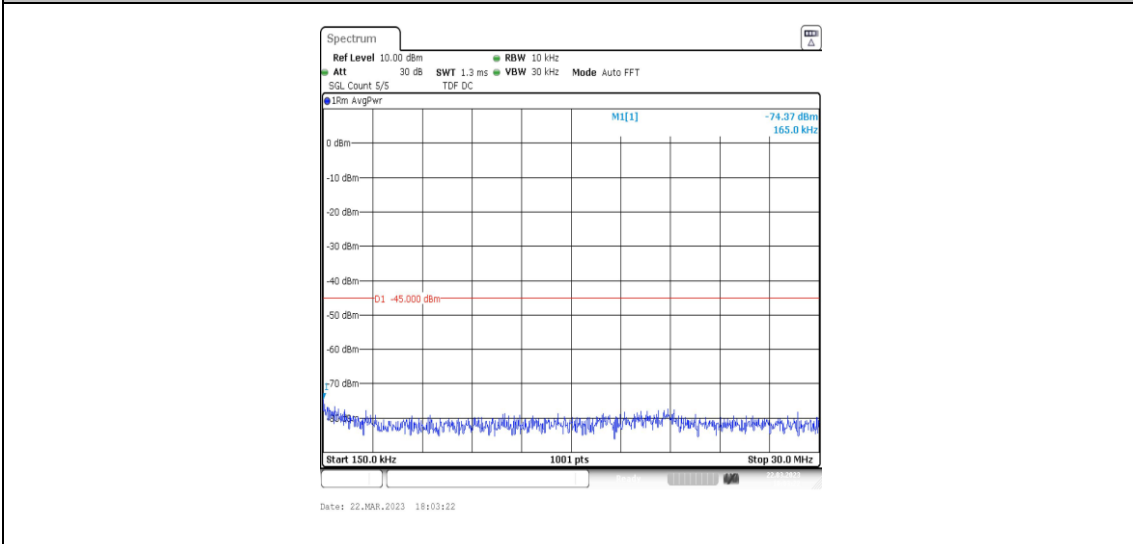

38-38-15MHz-15MHz-QPSK-QPSK-37825-37975-1RB#74-0RB#0-0.15~30MHz