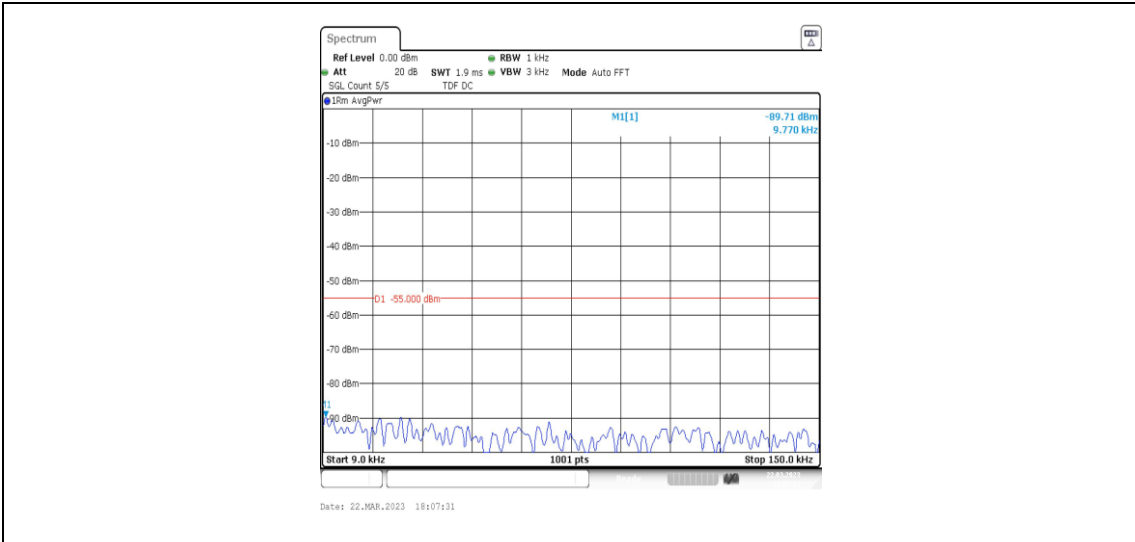

38-38-15MHz-15MHz-QPSK-QPSK-37825-37975-1RB#0-1RB#74-0.009~0.15MHz