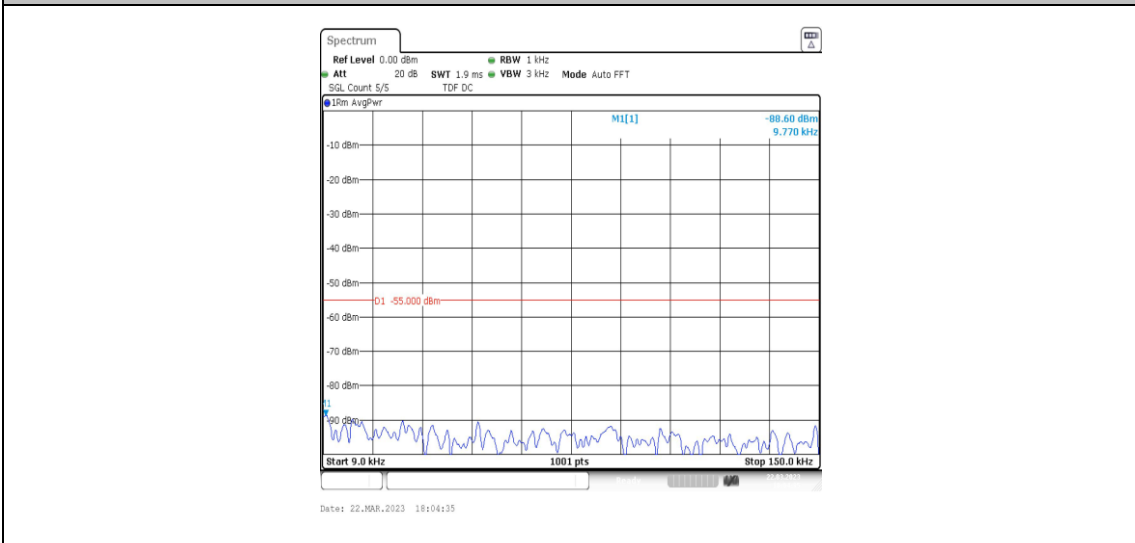

38-38-15MHz-15MHz-16QAM-16QAM-37825-37975-1RB#74-0RB#0-0.009~0.15MHz