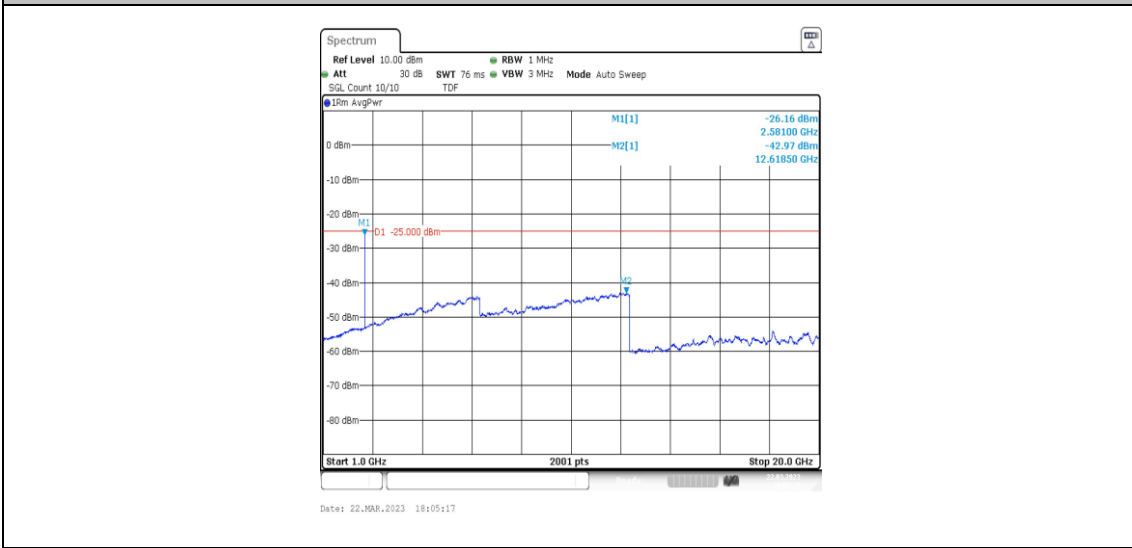

38-38-15MHz-15MHz-16QAM-16QAM-37825-37975-1RB#74-0RB#0-1000~20000MHz