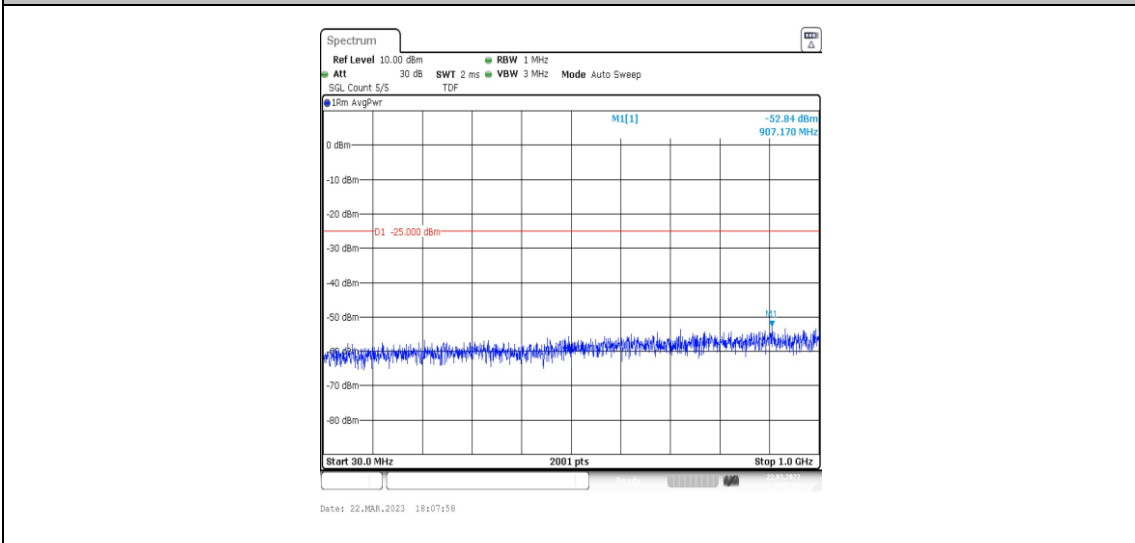

38-38-15MHz-15MHz-QPSK-QPSK-37825-37975-1RB#0-1RB#74-30~1000MHz