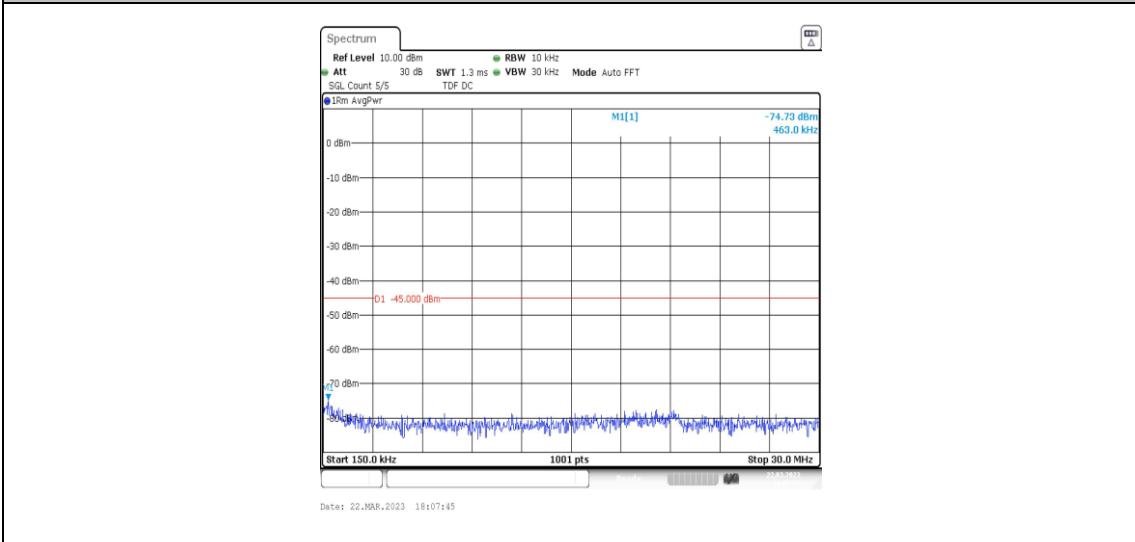

38-38-15MHz-15MHz-QPSK-QPSK-37825-37975-1RB#0-1RB#74-0.15~30MHz