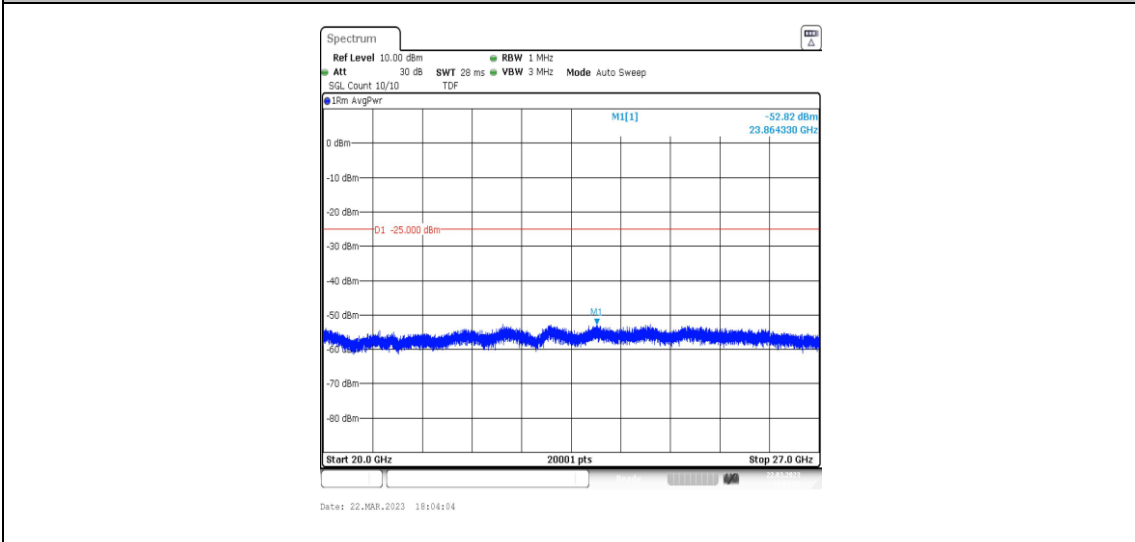

38-38-15MHz-15MHz-QPSK-QPSK-37825-37975-1RB#74-0RB#0-0.009~0.15MHz

38-38-15MHz-15MHz-QPSK-QPSK-37825-37975-1RB#74-0RB#0-0.15~30MHz

38-38-15MHz-15MHz-QPSK-QPSK-37825-37975-1RB#74-0RB#0-30~1000MHz

38-38-15MHz-15MHz-QPSK-QPSK-37825-37975-1RB#74-0RB#0-1000~20000MHz