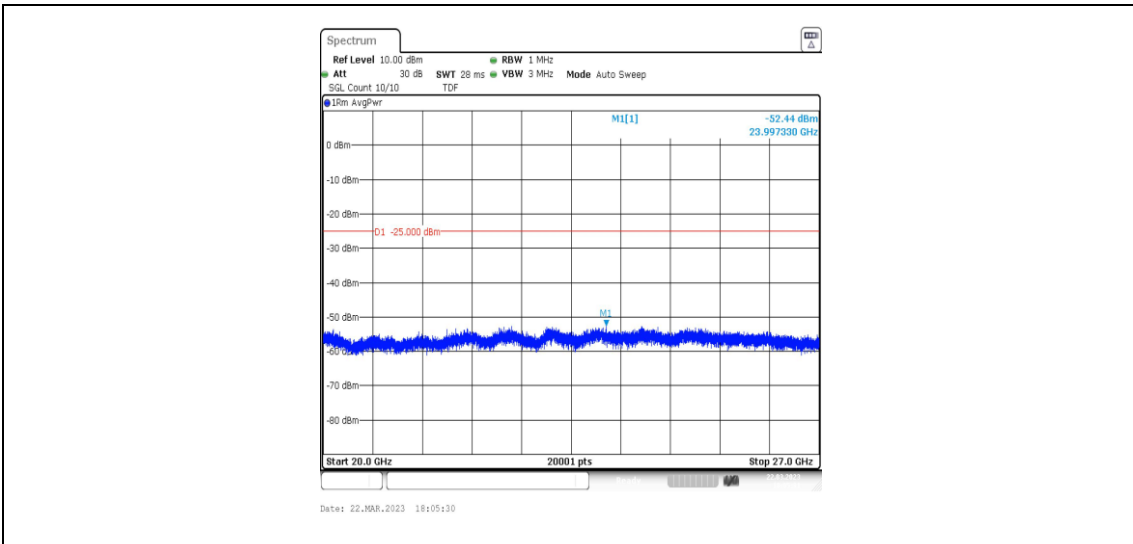

38-38-15MHz-15MHz-16QAM-16QAM-37825-37975-1RB#74-0RB#0-20000~27000MHz