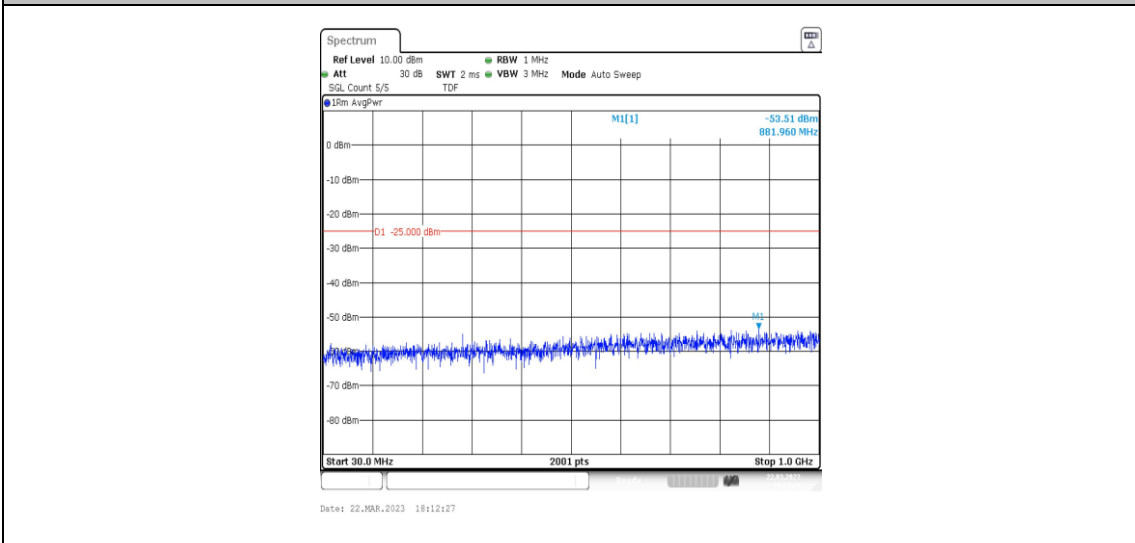

38-38-15MHz-15MHz-QPSK-QPSK-37825-37975-75RB#0-75RB#0-30~1000MHz