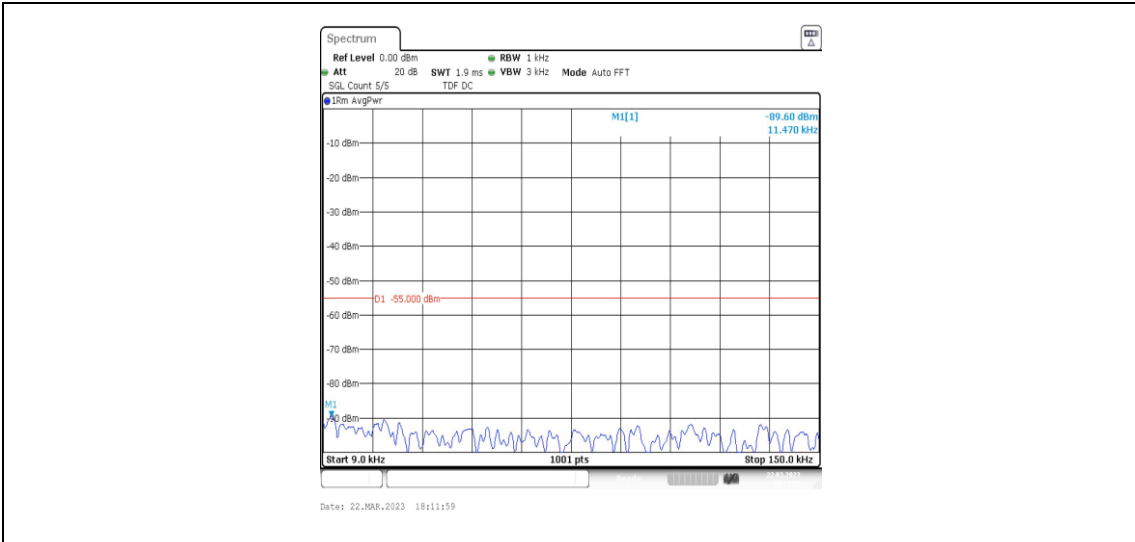

38-38-15MHz-15MHz-QPSK-QPSK-37825-37975-75RB#0-75RB#0-0.009~0.15MHz