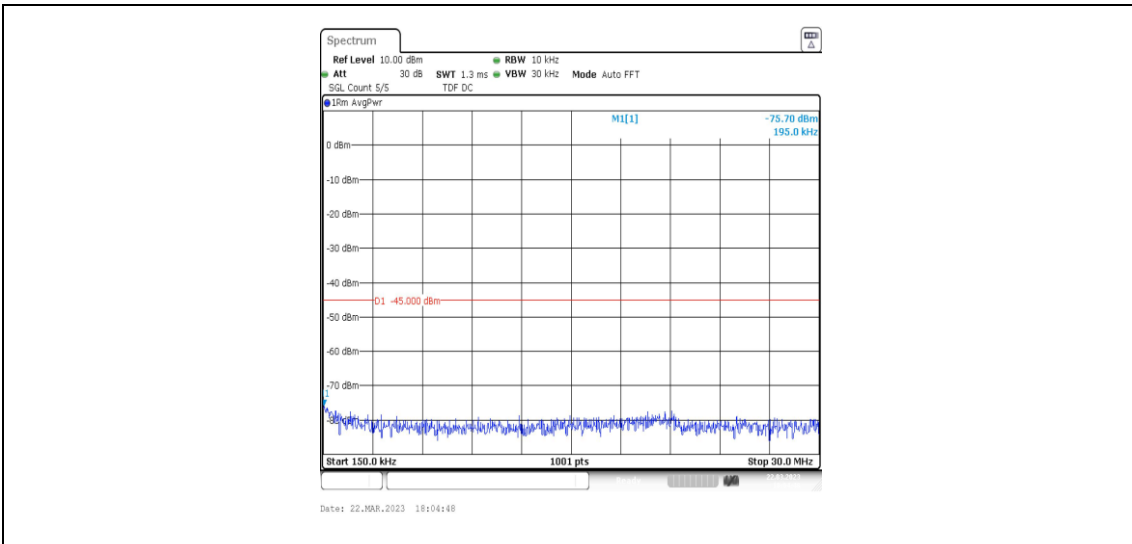

38-38-15MHz-15MHz-16QAM-16QAM-37825-37975-1RB#74-0RB#0-0.15~30MHz