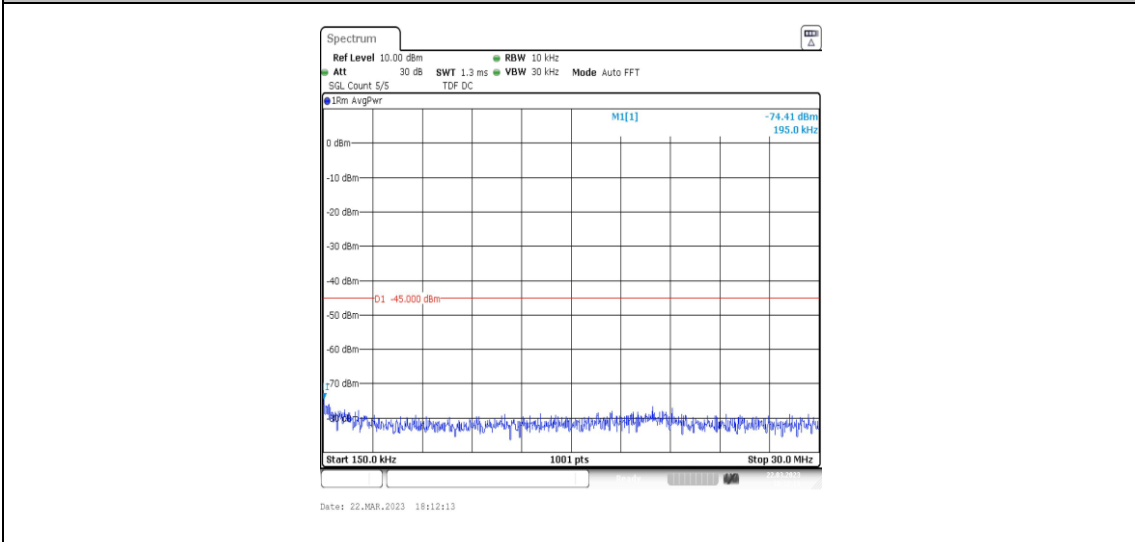

38-38-15MHz-15MHz-QPSK-QPSK-37825-37975-75RB#0-75RB#0-0.15~30MHz