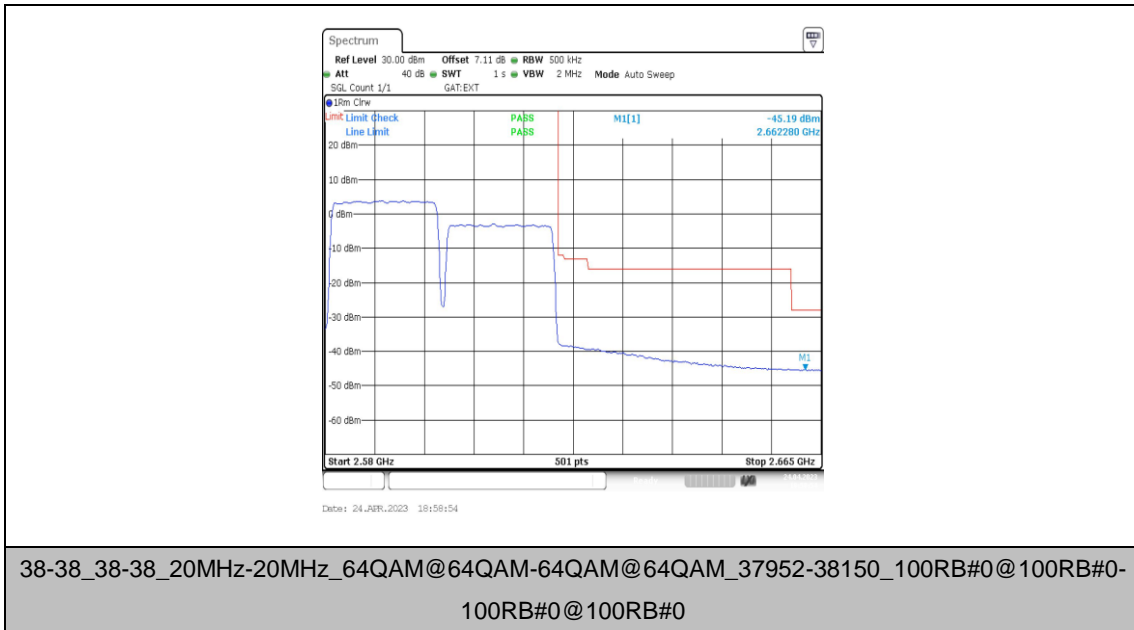

38-38_38-38_20MHz-20MHz_64QAM@64QAM-64QAM@64QAM_37952-38150_100RB#0@100RB#0-100RB#0@100RB#0

Appendix E: Conducted Spurious Emission

Test Result

Band	Bandwidth	Modulation	Channel	RB Configuration	Frequency Range	Result (dBm)	Verdict
38-38	15MHz-15MHz	QPSK-QPSK	37825-37975	1RB#0-0RB#0	0.009~0.15MHz	-87.42	PASS
38-38	15MHz-15MHz	QPSK-QPSK	37825-37975	1RB#0-0RB#0	0.15~30MHz	-73.9	PASS
38-38	15MHz-15MHz	QPSK-QPSK	37825-37975	1RB#0-0RB#0	30~1000MHz	-53.49	PASS
38-38	15MHz-15MHz	QPSK-QPSK	37825-37975	1RB#0-0RB#0	1000~2000MHz	-42.85	PASS
38-38	15MHz-15MHz	QPSK-QPSK	37825-37975	1RB#0-0RB#0	20000~27000MHz	-52.66	PASS
38-38	15MHz-15MHz	16QAM-16QAM	37825-37975	1RB#0-0RB#0	0.009~0.15MHz	-89.34	PASS
38-38	15MHz-15MHz	16QAM-16QAM	37825-37975	1RB#0-0RB#0	0.15~30MHz	-74.44	PASS
38-38	15MHz-15MHz	16QAM-16QAM	37825-37975	1RB#0-0RB#0	30~1000MHz	-53.66	PASS
38-38	15MHz-15MHz	16QAM-16QAM	37825-37975	1RB#0-0RB#0	1000~2000MHz	-42.92	PASS
38-38	15MHz-15MHz	16QAM-16QAM	37825-37975	1RB#0-0RB#0	20000~27000MHz	-51.87	PASS
38-38	15MHz-15MHz	64QAM-64QAM	37825-37975	1RB#0-0RB#0	0.009~0.15MHz	-89.66	PASS
38-38	15MHz-15MHz	64QAM-64QAM	37825-37975	1RB#0-0RB#0	0.15~30MHz	-74.54	PASS
38-38	15MHz-15MHz	64QAM-64QAM	37825-37975	1RB#0-0RB#0	30~1000MHz	-53.76	PASS
38-38	15MHz-15MHz	64QAM-64QAM	37825-37975	1RB#0-0RB#0	1000~2000MHz	-42.87	PASS
38-38	15MHz-15MHz	64QAM-64QAM	37825-37975	1RB#0-0RB#0	20000~27000MHz	-52.34	PASS
38-38	15MHz-15MHz	QPSK-QPSK	37825-37975	1RB#74-0RB#0	0.009~0.15MHz	-86.94	PASS
38-38	15MHz-15MHz	QPSK-QPSK	37825-37975	1RB#74-0RB#0	0.15~30MHz	-74.37	PASS
38-38	15MHz-15MHz	QPSK-QPSK	37825-37975	1RB#74-0RB#0	30~1000MHz	-53.43	PASS