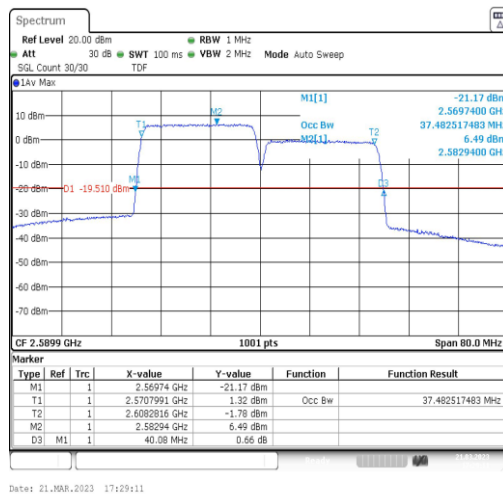

38-38-20MHz-20MHz-16QAM-16QAM-37850-38048-100RB#0-100RB#0-37.483