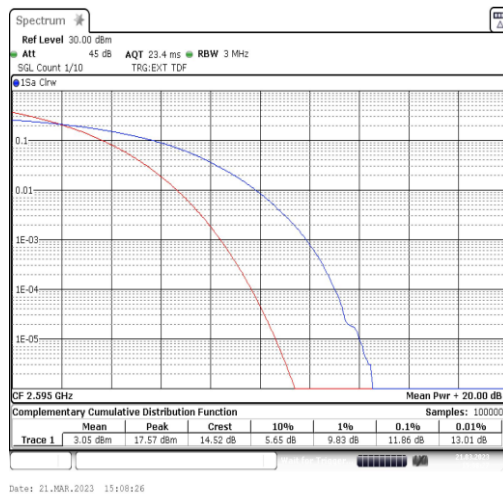

38-38-15MHz-15MHz-16QAM-16QAM-37925-38075-75RB#0-75RB#0

38-38-15MHz-15MHz-64QAM-64QAM-37925-38075-75RB#0-75RB#0