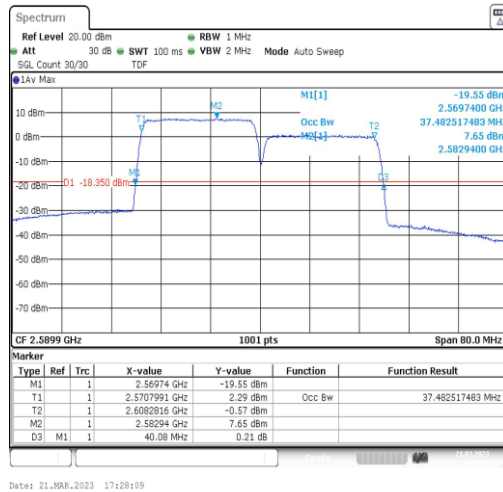

38-38-20MHz-20MHz-QPSK-QPSK-37850-38048-100RB#0-100RB#0-37.483