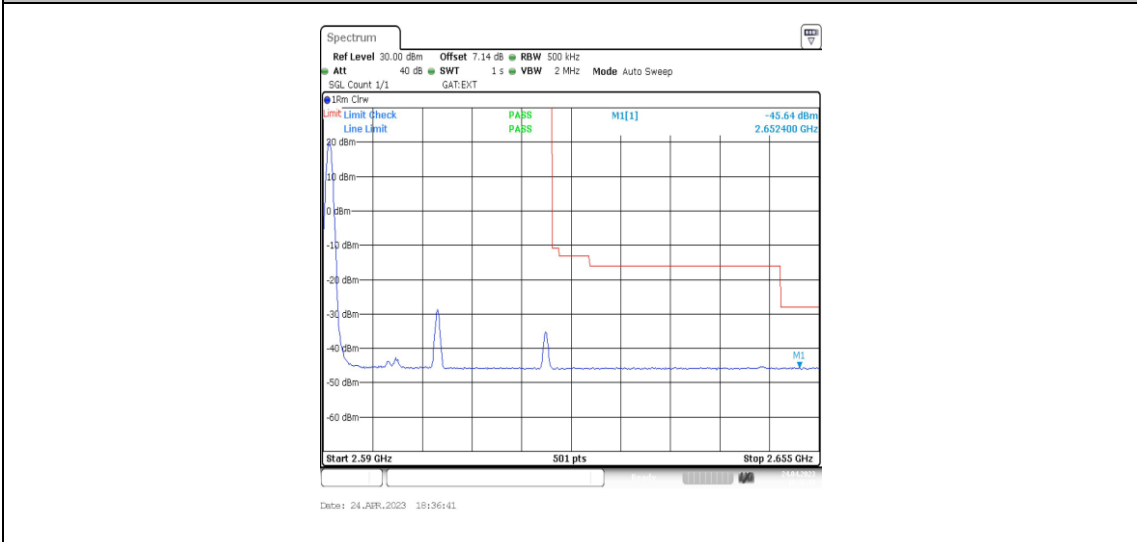

38-38_38-38_15MHz-15MHz_QPSK@QPSK-QPSK@QPSK_38025-38175_1RB#0@75RB#0-0RB#0@75RB#0