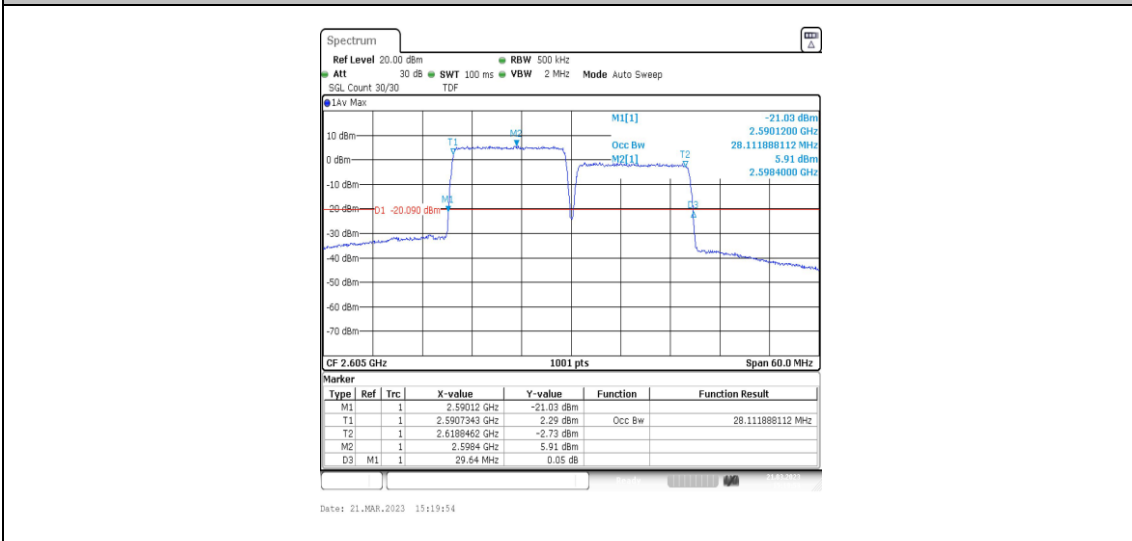

38-38-15MHz-15MHz-16QAM-16QAM-38025-38175-75RB#0-75RB#0-28.112