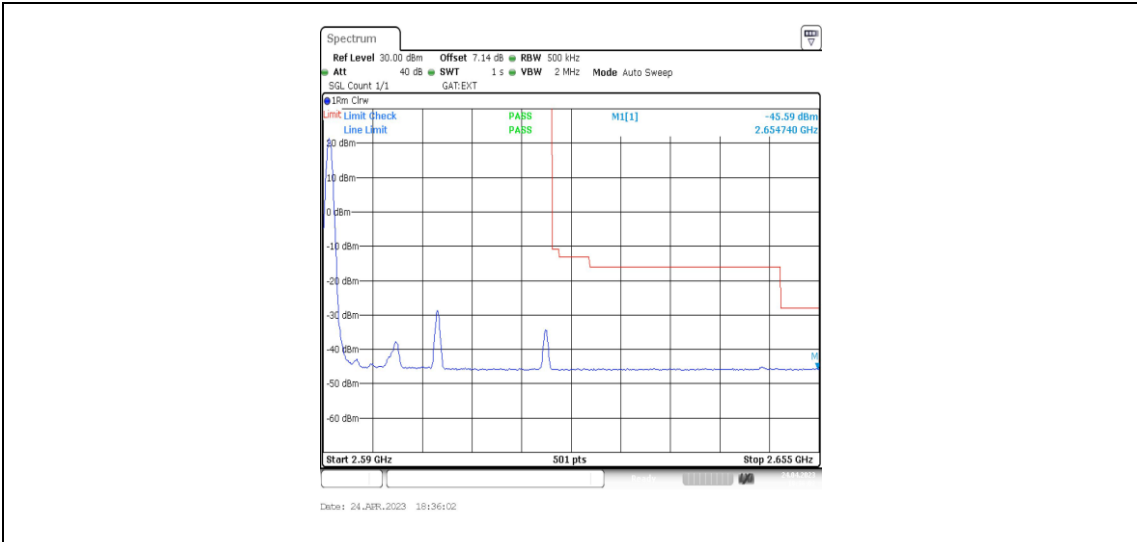

38-38_38-38_15MHz-15MHz_QPSK@QPSK-QPSK@QPSK_38025-38175_1RB#0@75RB#0-0RB#0@75RB#0

38-38_38-38_15MHz-15MHz_16QAM@16QAM-16QAM@16QAM_38025-38175_1RB#0@75RB#0-0RB#0@75RB#0