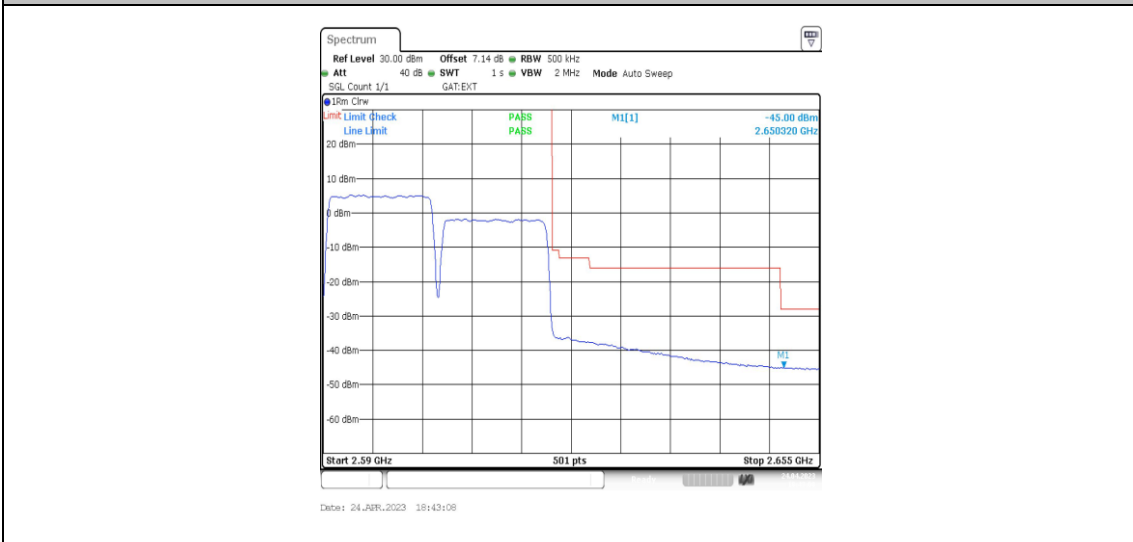

38-38_38-38_15MHz-15MHz_64QAM@64QAM-64QAM@64QAM_38025-38175_75RB#0@75RB#0-75
RB#0@75RB#0