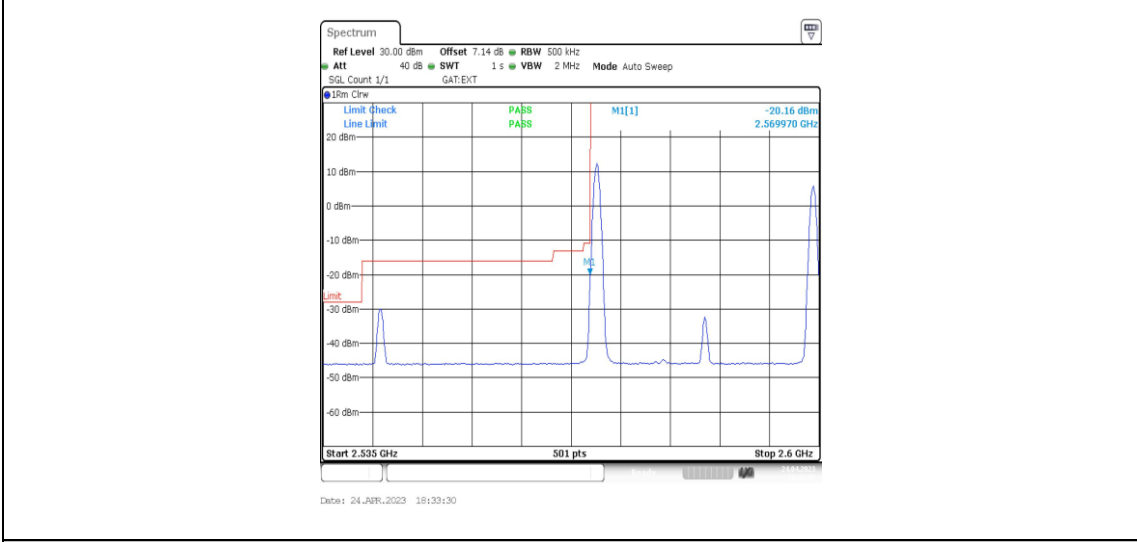

38-38_38-38_15MHz-15MHz_64QAM@64QAM-64QAM@64QAM_37825-37975_1RB#0@75RB#0-1R
B#74@75RB#0