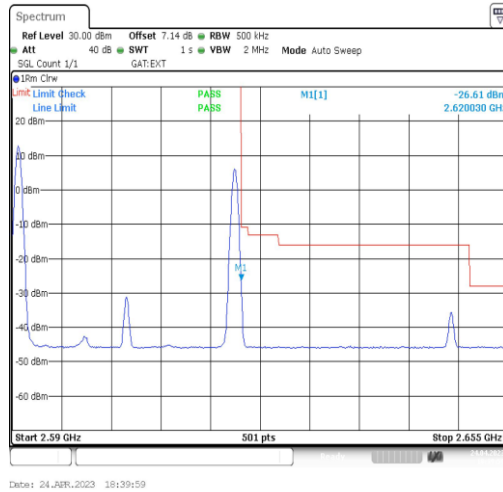

38-38_38-38_15MHz-15MHz_64QAM@64QAM-64QAM@64QAM_38025-38175_1RB#74@75RB#0-0
RB#0@75RB#0