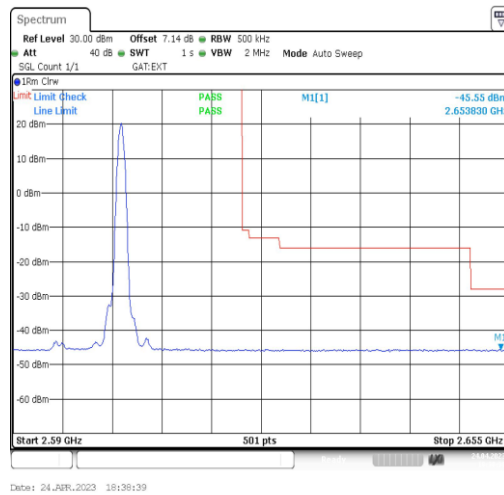

38-38_38-38_15MHz-15MHz_QPSK@QPSK-QPSK@QPSK_38025-38175_1RB#74@75RB#0-0RB#0
@75RB#0

38-38_38-38_15MHz-15MHz_16QAM@16QAM-16QAM@16QAM_38025-38175_1RB#74@75RB#0-0
RB#0@75RB#0