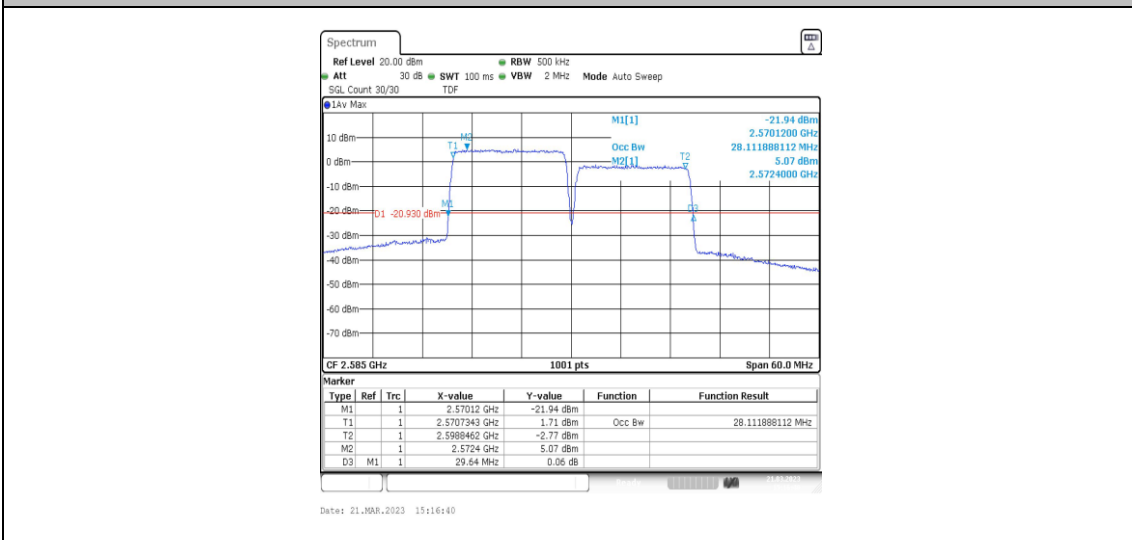

## Appendix C: 26dB Bandwidth and Occupied Bandwidth

### Test Result

Band	Bandwidth	Modulation	Channel	RB Configuration	Occupied Bandwidth (MHz)	26dB Bandwidth (MHz)	Verdict
38-38	15MHz-15MHz	QPSK-QPSK	37825-37975	75RB#0-75RB#0	28.112	29.76	PASS
38-38	15MHz-15MHz	16QAM-16QAM	37825-37975	75RB#0-75RB#0	28.112	29.70	PASS
38-38	15MHz-15MHz	64QAM-64QAM	37825-37975	75RB#0-75RB#0	28.112	29.64	PASS
38-38	15MHz-15MHz	QPSK-QPSK	37925-38075	75RB#0-75RB#0	28.112	29.64	PASS
38-38	15MHz-15MHz	16QAM-16QAM	37925-38075	75RB#0-75RB#0	28.112	29.64	PASS
38-38	15MHz-15MHz	64QAM-64QAM	37925-38075	75RB#0-75RB#0	28.112	29.70	PASS
38-38	15MHz-15MHz	QPSK-QPSK	38025-38175	75RB#0-75RB#0	28.112	29.64	PASS
38-38	15MHz-15MHz	16QAM-16QAM	38025-38175	75RB#0-75RB#0	28.112	29.64	PASS
38-38	15MHz-15MHz	64QAM-64QAM	38025-38175	75RB#0-75RB#0	28.112	29.64	PASS
38-38	20MHz-20MHz	QPSK-QPSK	37850-38048	100RB#0-100RB#0	37.483	40.08	PASS
38-38	20MHz-20MHz	16QAM-16QAM	37850-38048	100RB#0-100RB#0	37.483	40.08	PASS
38-38	20MHz-20MHz	64QAM-64QAM	37850-38048	100RB#0-100RB#0	37.403	40.08	PASS
38-38	20MHz-20MHz	QPSK-QPSK	37901-38099	100RB#0-100RB#0	37.483	40.08	PASS
38-38	20MHz-20MHz	16QAM-16QAM	37901-38099	100RB#0-100RB#0	37.403	40.08	PASS
38-38	20MHz-20MHz	64QAM-64QAM	37901-38099	100RB#0-100RB#0	37.403	40.08	PASS
38-38	20MHz-20MHz	QPSK-QPSK	37952-38150	100RB#0-100RB#0	37.483	40.08	PASS
38-38	20MHz-20MHz	16QAM-16QAM	37952-38150	100RB#0-100RB#0	37.483	40.08	PASS
38-38	20MHz-20MHz	64QAM-64QAM	37952-38150	100RB#0-100RB#0	37.403	40.08	PASS

### Test Graphs

38-38-15MHz-15MHz-QPSK-QPSK-37825-37975-75RB#0-75RB#0-28.112

38-38-15MHz-15MHz-16QAM-16QAM-37825-37975-75RB#0-75RB#0-28.112

38-38-15MHz-15MHz-64QAM-64QAM-37825-37975-75RB#0-75RB#0-28.112

38-38-15MHz-15MHz-QPSK-QPSK-37925-38075-75RB#0-75RB#0-28.112