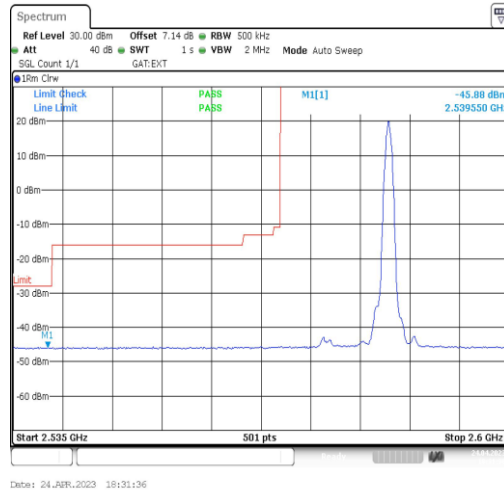

38-38_38-38_15MHz-15MHz_16QAM@16QAM-16QAM@16QAM_37825-37975_1RB#74@75RB#0-0
RB#0@75RB#0