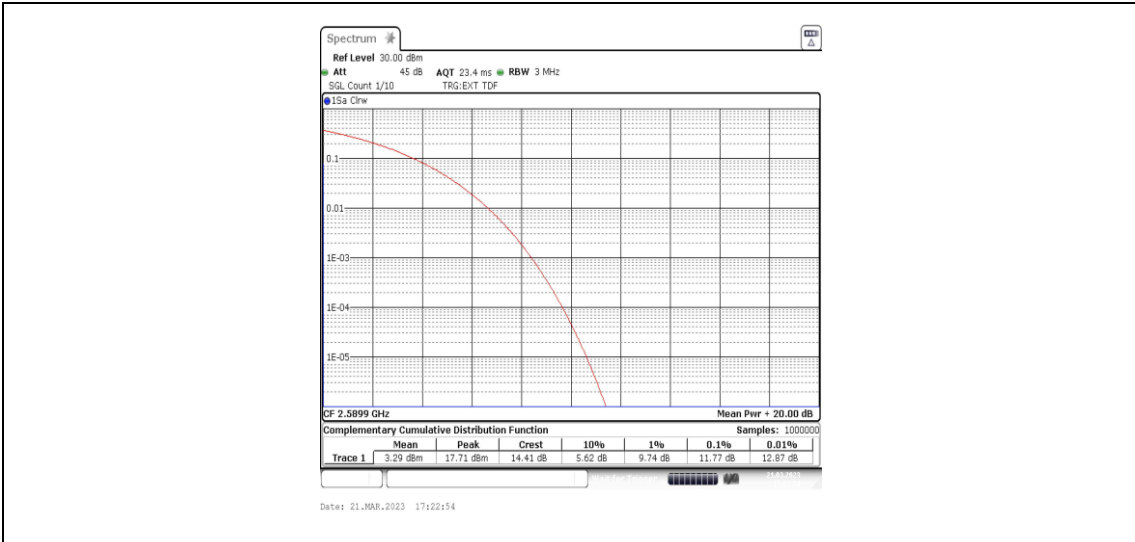

38-38-20MHz-20MHz-QPSK-QPSK-37850-38048-100RB#0-100RB#0