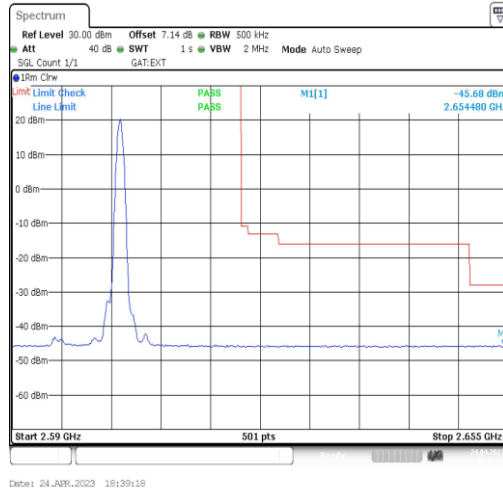

38-38_38-38_15MHz-15MHz_64QAM@64QAM-64QAM@64QAM_38025-38175_1RB#74@75RB#0-0
RB#0@75RB#0

38-38_38-38_15MHz-15MHz_QPSK@QPSK-QPSK@QPSK_38025-38175_1RB#0@75RB#0-1RB#74
@75RB#0