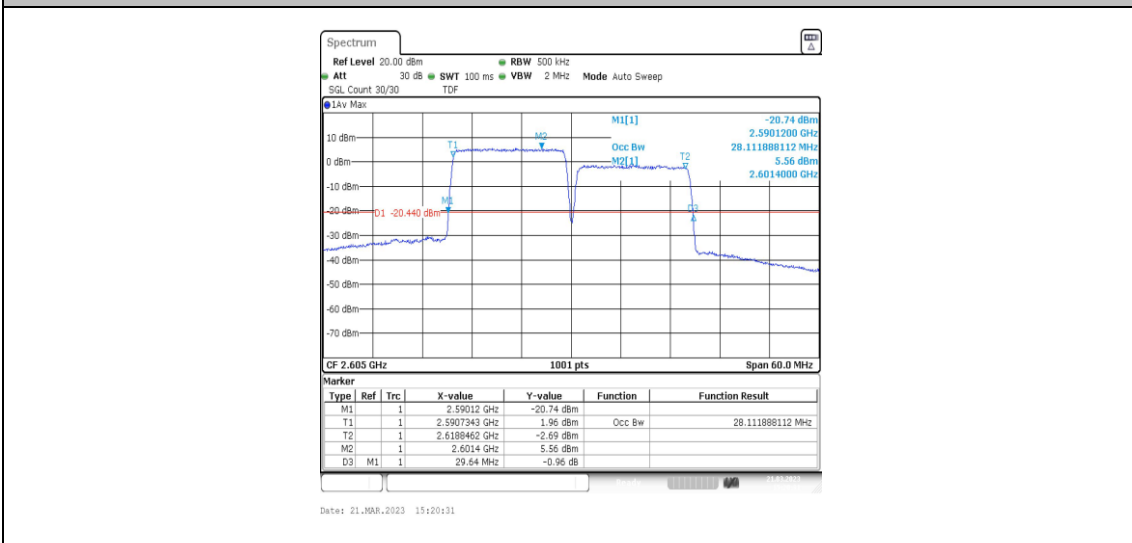

38-38-15MHz-15MHz-16QAM-16QAM-37925-38075-75RB#0-75RB#0-28.112

38-38-15MHz-15MHz-64QAM-64QAM-37925-38075-75RB#0-75RB#0-28.112

38-38-15MHz-15MHz-QPSK-QPSK-38025-38175-75RB#0-75RB#0-28.112

38-38-15MHz-15MHz-16QAM-16QAM-38025-38175-75RB#0-75RB#0-28.112