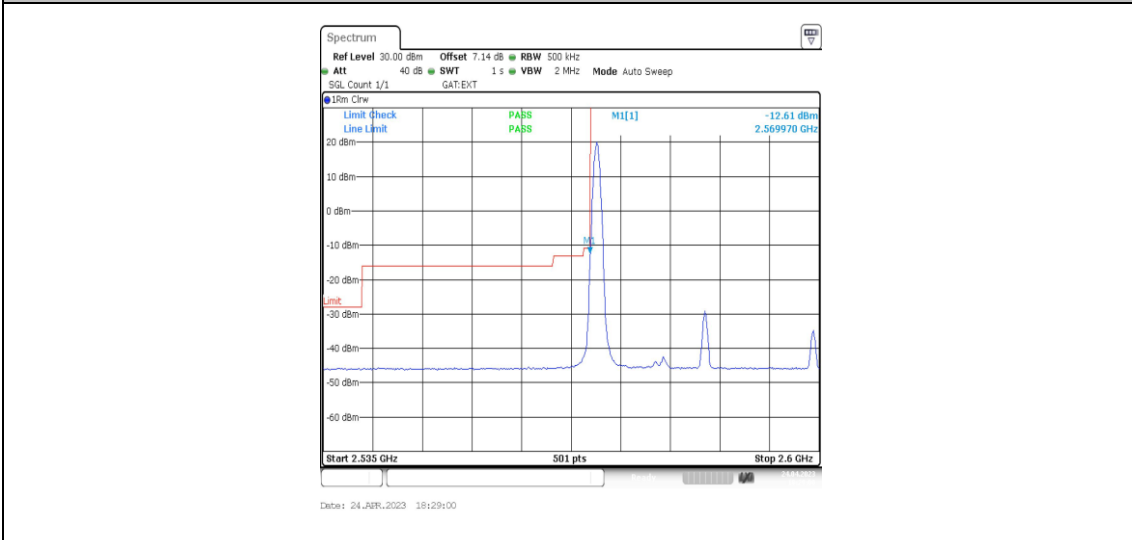

38-38_38-38_15MHz-15MHz_16QAM@16QAM-16QAM@16QAM_37825-37975_1RB#0@75RB#0-0RB#0@75RB#0