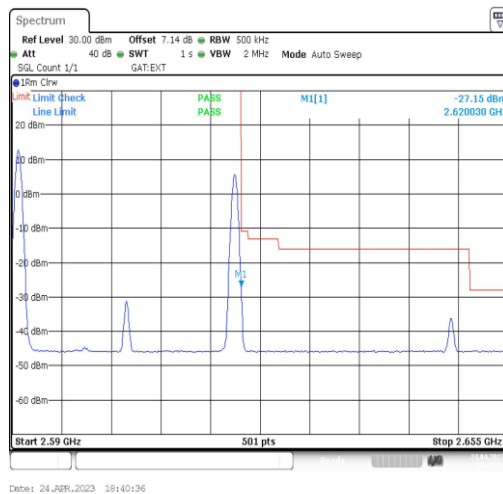

38-38_38-38_15MHz-15MHz_QPSK@QPSK-QPSK@QPSK_38025-38175_1RB#0@75RB#0-1RB#74
@75RB#0