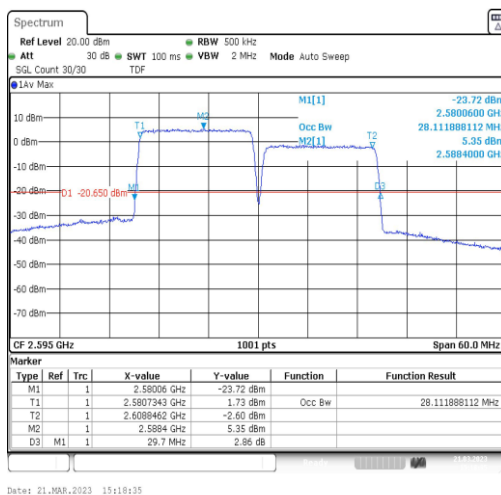

38-38-15MHz-15MHz-16QAM-16QAM-37925-38075-75RB#0-75RB#0-28.112

38-38-15MHz-15MHz-64QAM-64QAM-37925-38075-75RB#0-75RB#0-28.112