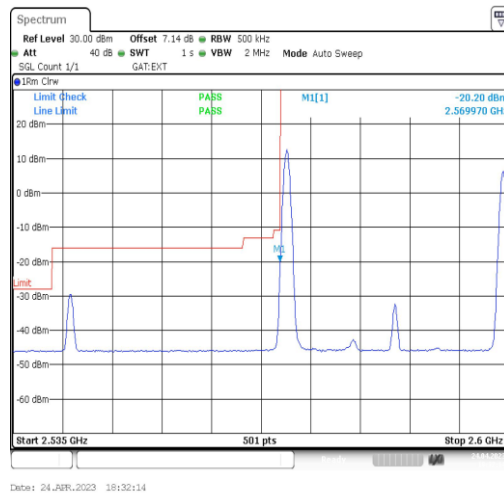

38-38_38-38_15MHz-15MHz_64QAM@64QAM-64QAM@64QAM_37825-37975_1RB#74@75RB#0-0
RB#0@75RB#0

38-38_38-38_15MHz-15MHz_QPSK@QPSK-QPSK@QPSK_37825-37975_1RB#0@75RB#0-1RB#74
@75RB#0