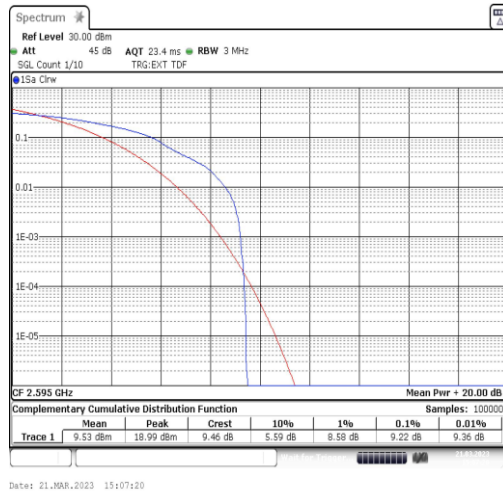

## Appendix B: Peak-to-Average Ratio(CCDF)

### Test Graphs

38-38-15MHz-15MHz-QPSK-QPSK-37825-37975-75RB#0-75RB#0

38-38-15MHz-15MHz-16QAM-16QAM-37825-37975-75RB#0-75RB#0

38-38-15MHz-15MHz-64QAM-64QAM-37825-37975-75RB#0-75RB#0

38-38-15MHz-15MHz-QPSK-QPSK-37925-38075-75RB#0-75RB#0