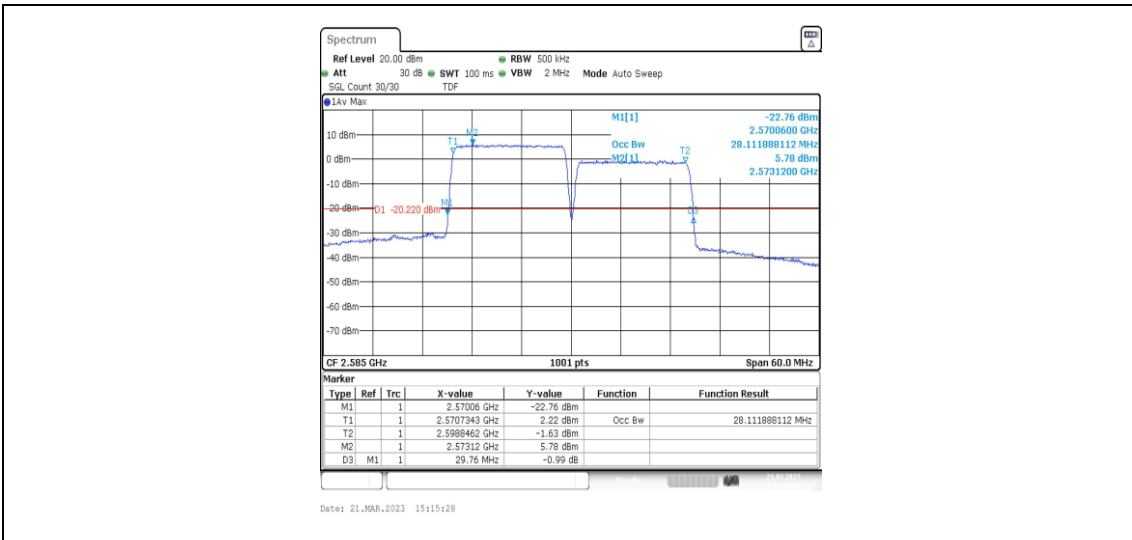

Test Graphs

38-38-15MHz-15MHz-QPSK-QPSK-37825-37975-75RB#0-75RB#0-28.112