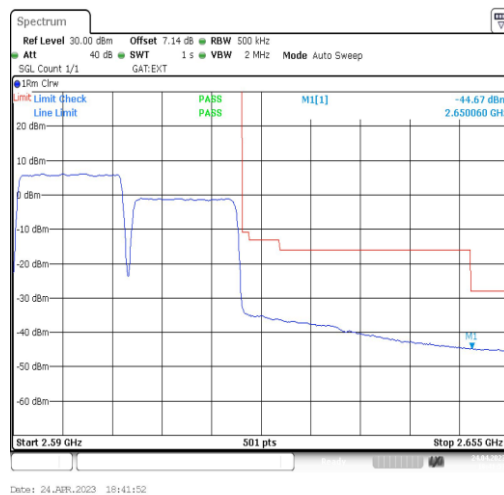

38-38_38-38_15MHz-15MHz_64QAM@64QAM-64QAM@64QAM_38025-38175_1RB#0@75RB#0-1R
B#74@75RB#0

38-38_38-38_15MHz-15MHz_QPSK@QPSK-QPSK@QPSK_38025-38175_75RB#0@75RB#0-75RB#0
@75RB#0