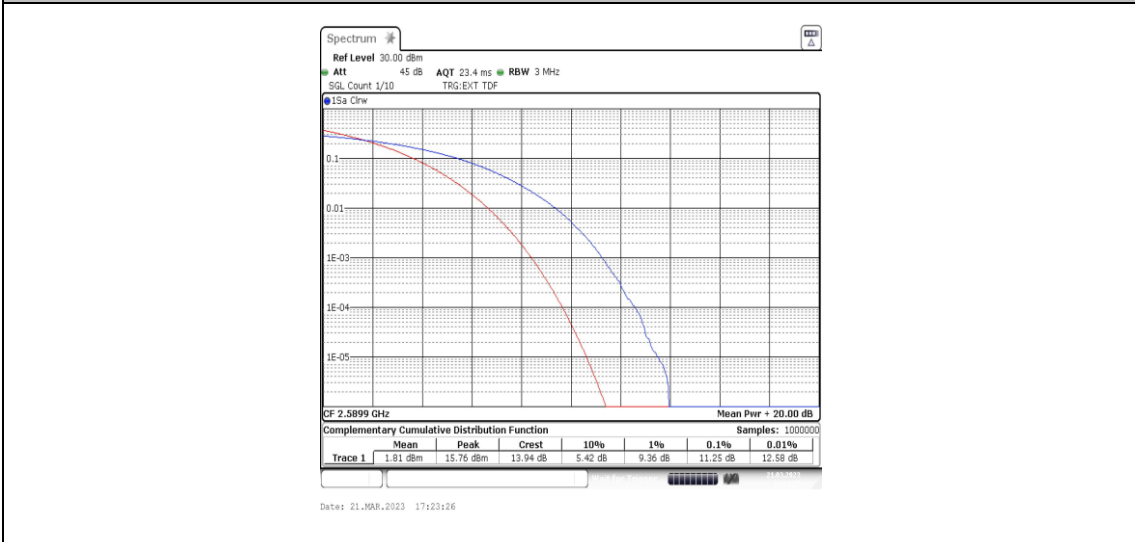

38-38-20MHz-20MHz-16QAM-16QAM-37850-38048-100RB#0-100RB#0