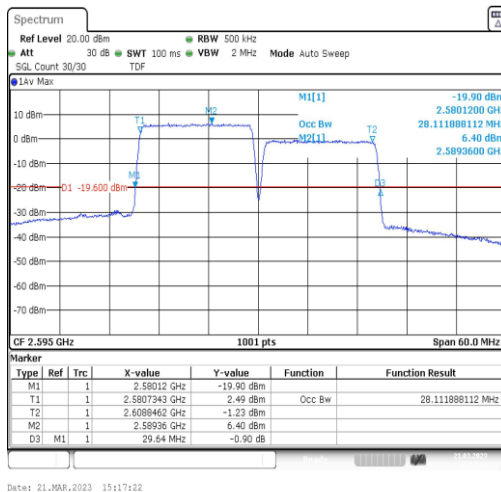

### Test Graphs

38-38-15MHz-15MHz-QPSK-QPSK-37825-37975-75RB#0-75RB#0-28.112

38-38-15MHz-15MHz-16QAM-16QAM-37825-37975-75RB#0-75RB#0-28.112

38-38-15MHz-15MHz-64QAM-64QAM-37825-37975-75RB#0-75RB#0-28.112

38-38-15MHz-15MHz-QPSK-QPSK-37925-38075-75RB#0-75RB#0-28.112