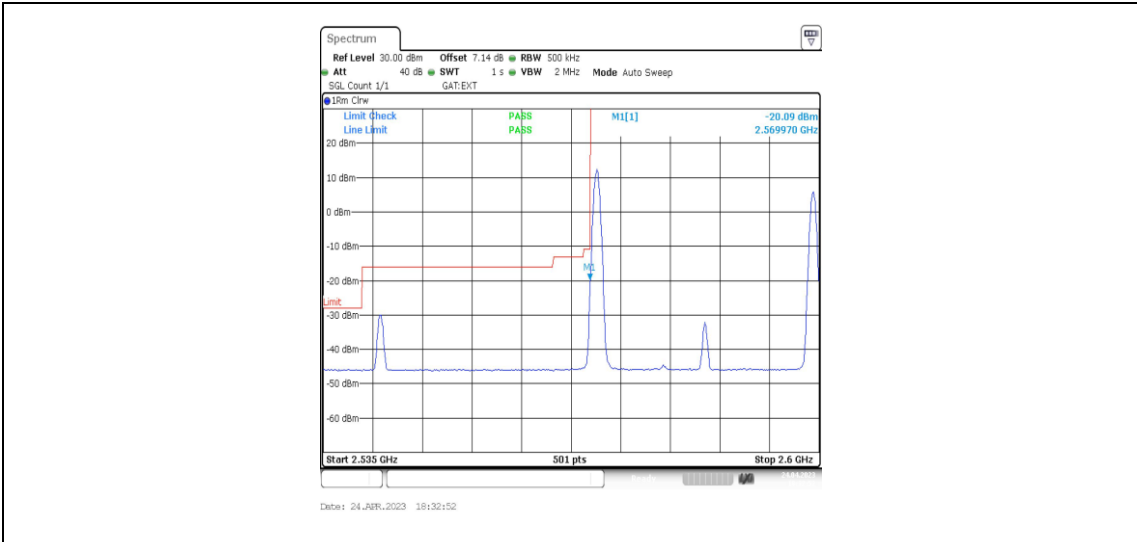

38-38_38-38_15MHz-15MHz_16QAM@16QAM-16QAM@16QAM_37825-37975_1RB#0@75RB#0-1R
B#74@75RB#0