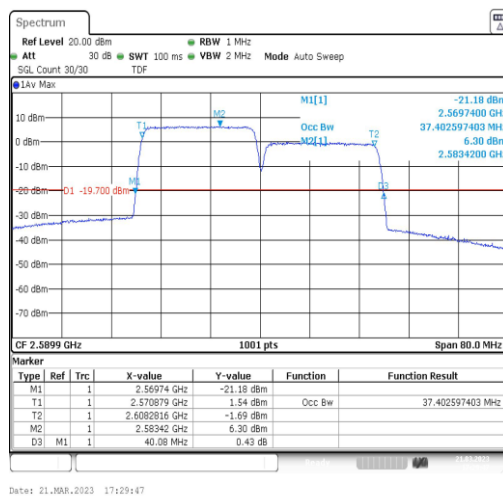

38-38-20MHz-20MHz-64QAM-64QAM-37850-38048-100RB#0-100RB#0-37.403