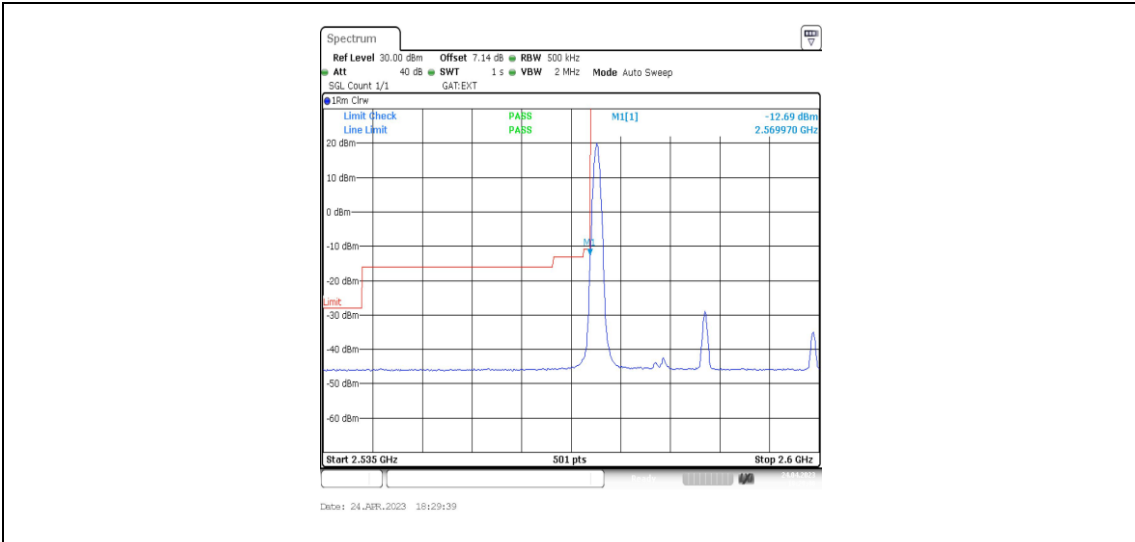

38-38_38-38_15MHz-15MHz_64QAM@64QAM-64QAM@64QAM_37825-37975_1RB#0@75RB#0-0R
B#0@75RB#0