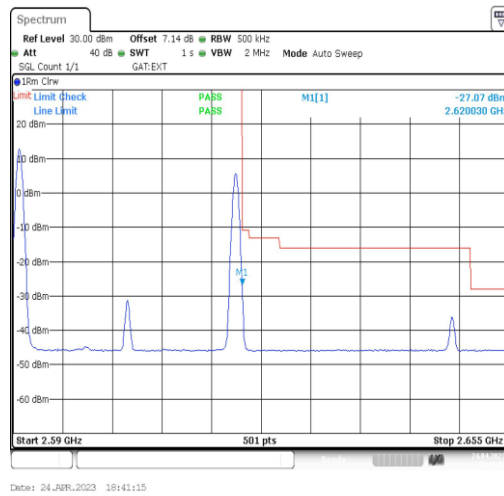

38-38_38-38_15MHz-15MHz_16QAM@16QAM-16QAM@16QAM_38025-38175_1RB#0@75RB#0-1R
B#74@75RB#0