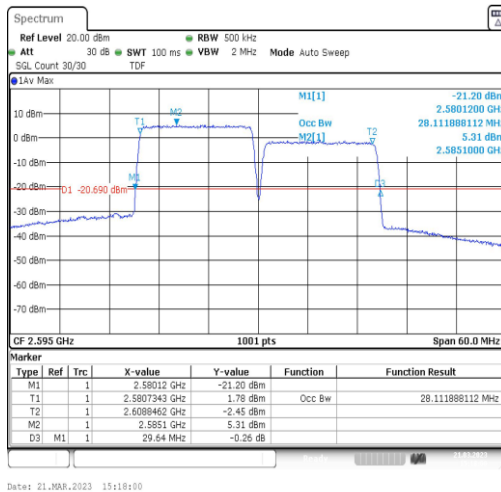

### Test Graphs

38-38-15MHz-15MHz-QPSK-QPSK-37825-37975-75RB#0-75RB#0-28.112

38-38-15MHz-15MHz-16QAM-16QAM-37825-37975-75RB#0-75RB#0-28.112

38-38-15MHz-15MHz-64QAM-64QAM-37825-37975-75RB#0-75RB#0-28.112

38-38-15MHz-15MHz-QPSK-QPSK-37925-38075-75RB#0-75RB#0-28.112