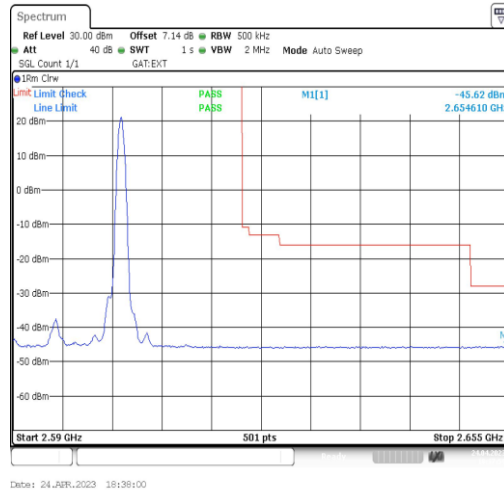

38-38_38-38_15MHz-15MHz_64QAM@64QAM-64QAM@64QAM_38025-38175_1RB#0@75RB#0-0R
B#0@75RB#0