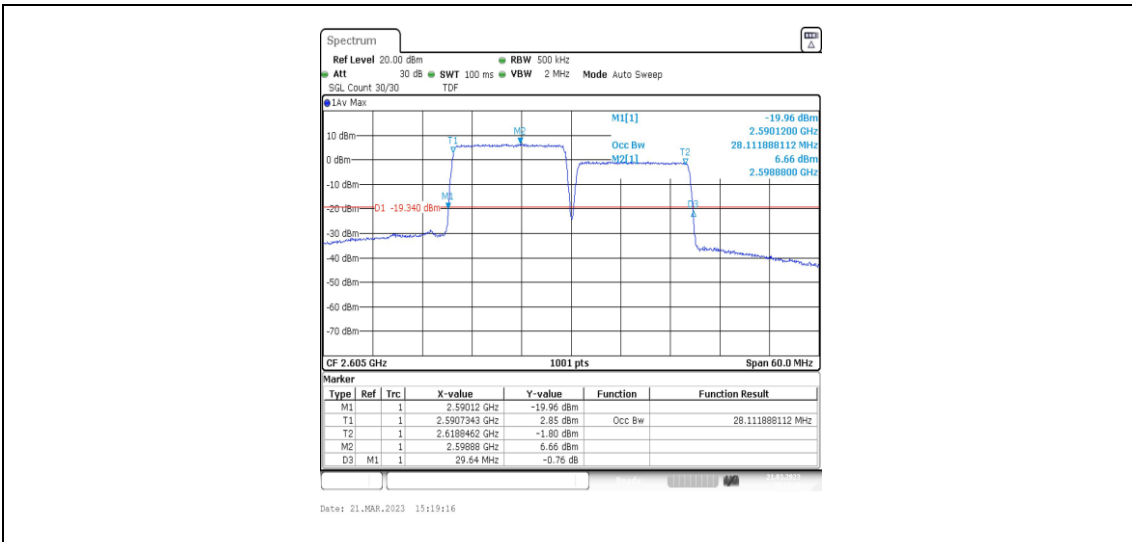

38-38-15MHz-15MHz-QPSK-QPSK-38025-38175-75RB#0-75RB#0-28.112