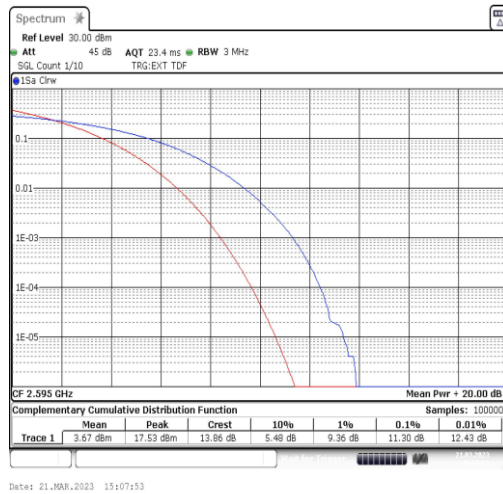

## Appendix B: Peak-to-Average Ratio(CCDF)

### Test Graphs

38-38-15MHz-15MHz-QPSK-QPSK-37825-37975-75RB#0-75RB#0

38-38-15MHz-15MHz-16QAM-16QAM-37825-37975-75RB#0-75RB#0

38-38-15MHz-15MHz-64QAM-64QAM-37825-37975-75RB#0-75RB#0

38-38-15MHz-15MHz-QPSK-QPSK-37925-38075-75RB#0-75RB#0