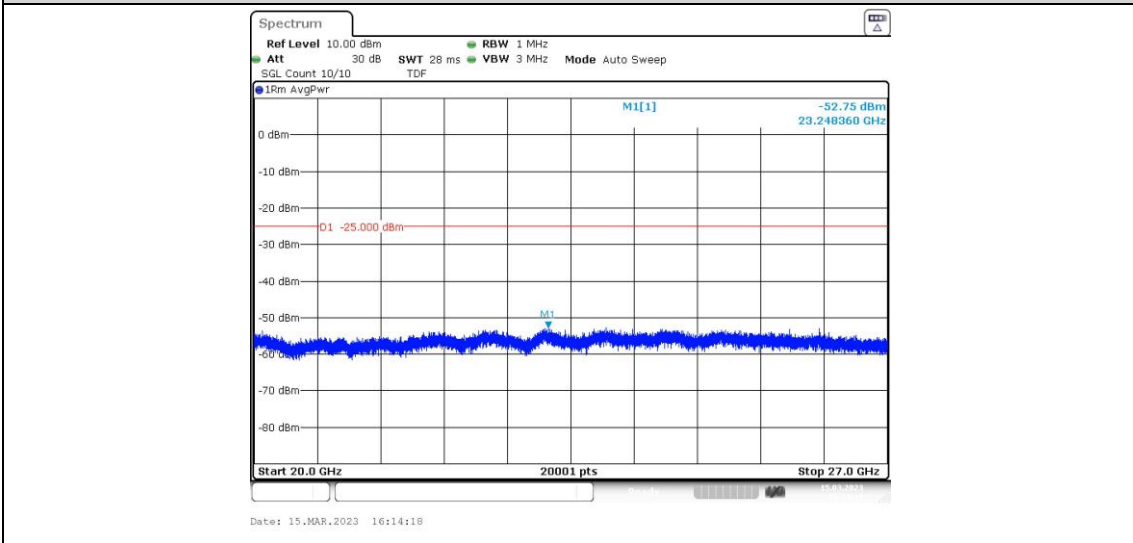

Band38-15MHz-16QAM-37825-1RB#0-Range2:0.15~30MHz

Band38-15MHz-16QAM-37825-1RB#0-Range3:30~1000MHz

Band38-15MHz-16QAM-37825-1RB#0-Range4:1000~20000MHz

Band38-15MHz-16QAM-37825-1RB#0-Range5:20000~27000MHz

Band38-15MHz-16QAM-38000-1RB#0-Range1:0.009~0.15MHz