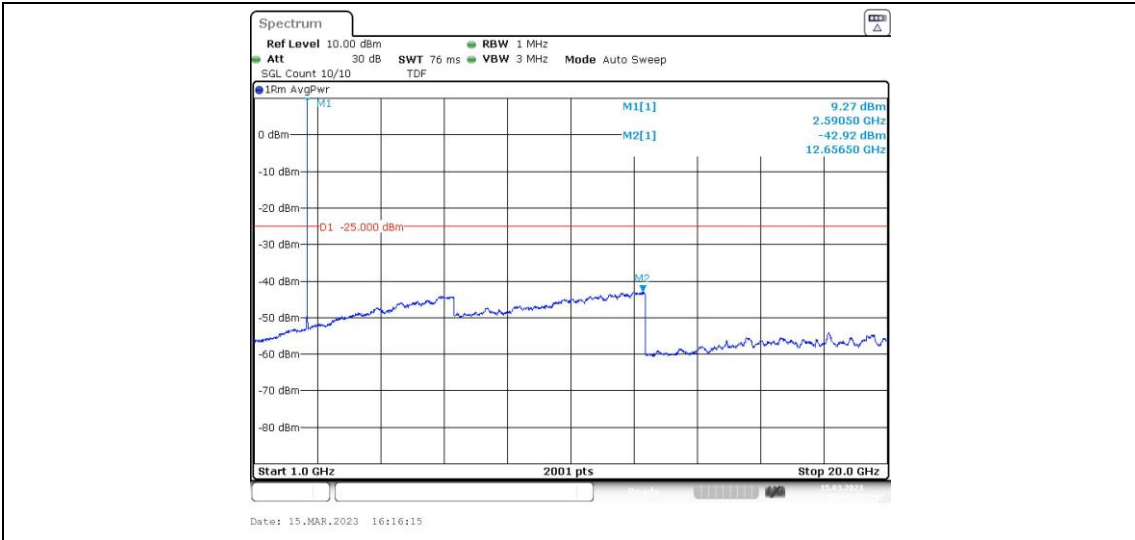

Band38-15MHz-16QAM-38000-1RB#0-Range4:1000~20000MHz