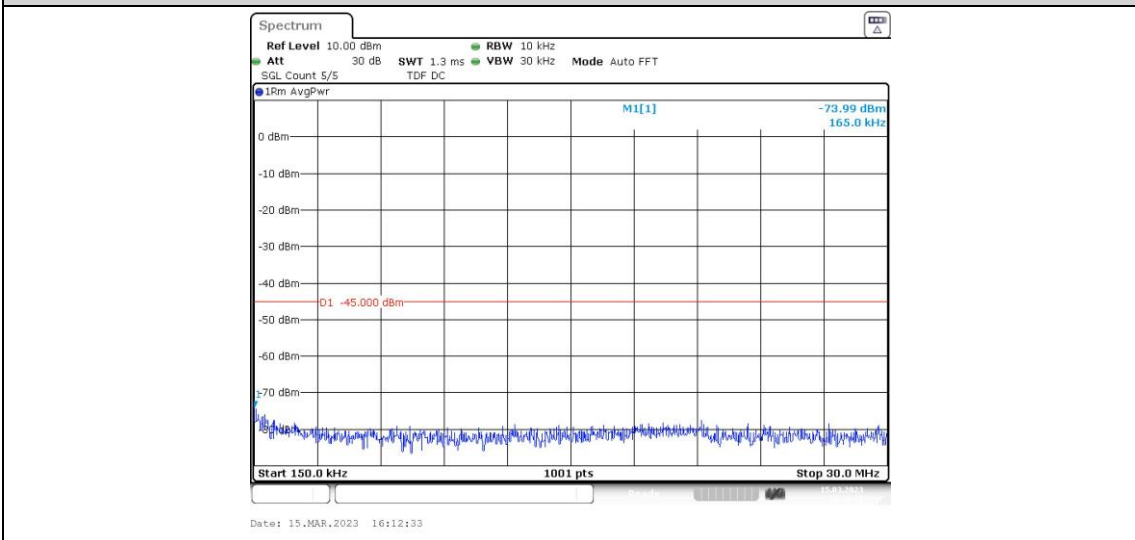

Band38-15MHz-QPSK-37825-1RB#0-Range2:0.15~30MHz

Band38-15MHz-QPSK-37825-1RB#0-Range3:30~1000MHz