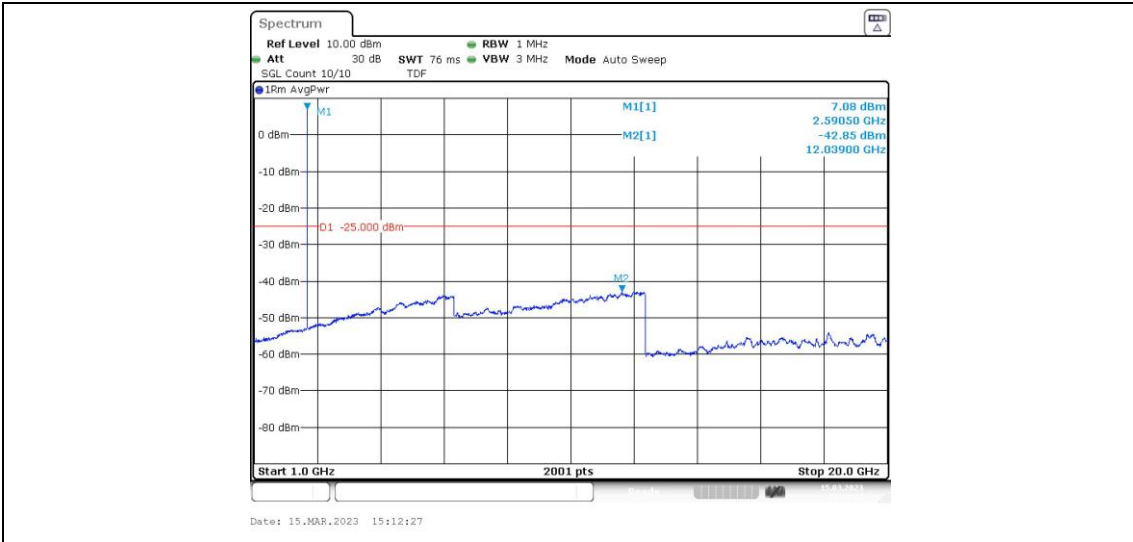

Band38-10MHz-QPSK-38200-1RB#0-Range3:30~1000MHz

Band38-10MHz-QPSK-38200-1RB#0-Range4:1000~20000MHz

Band38-10MHz-QPSK-38200-1RB#0-Range5:20000~27000MHz

Band38-10MHz-16QAM-37800-1RB#0-Range1:0.009~0.15MHz

Band38-10MHz-16QAM-37800-1RB#0-Range2:0.15~30MHz

Band38-10MHz-16QAM-37800-1RB#0-Range3:30~1000MHz

Band38-10MHz-16QAM-37800-1RB#0-Range4:1000~20000MHz

Band38-10MHz-16QAM-37800-1RB#0-Range5:20000~27000MHz

Band38-10MHz-16QAM-38000-1RB#0-Range1:0.009~0.15MHz

Band38-10MHz-16QAM-38000-1RB#0-Range2:0.15~30MHz

Band38-10MHz-16QAM-38000-1RB#0-Range3:30~1000MHz

Band38-10MHz-16QAM-38000-1RB#0-Range4:1000~20000MHz

Band38-10MHz-16QAM-38000-1RB#0-Range5:20000~27000MHz

Band38-10MHz-16QAM-38200-1RB#0-Range1:0.009~0.15MHz