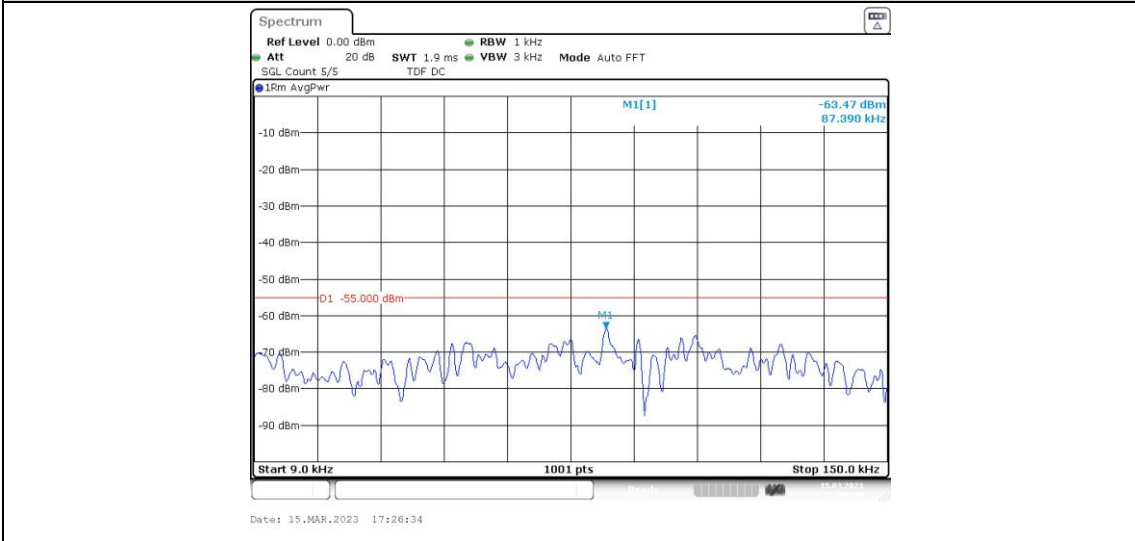

Band38-15MHz-16QAM-38175-1RB#0-Range2:0.15~30MHz

Band38-15MHz-16QAM-38175-1RB#0-Range3:30~1000MHz

Band38-15MHz-16QAM-38175-1RB#0-Range4:1000~20000MHz

Band38-15MHz-16QAM-38175-1RB#0-Range5:20000~27000MHz

Band38-20MHz-QPSK-37850-1RB#0-Range1:0.009~0.15MHz