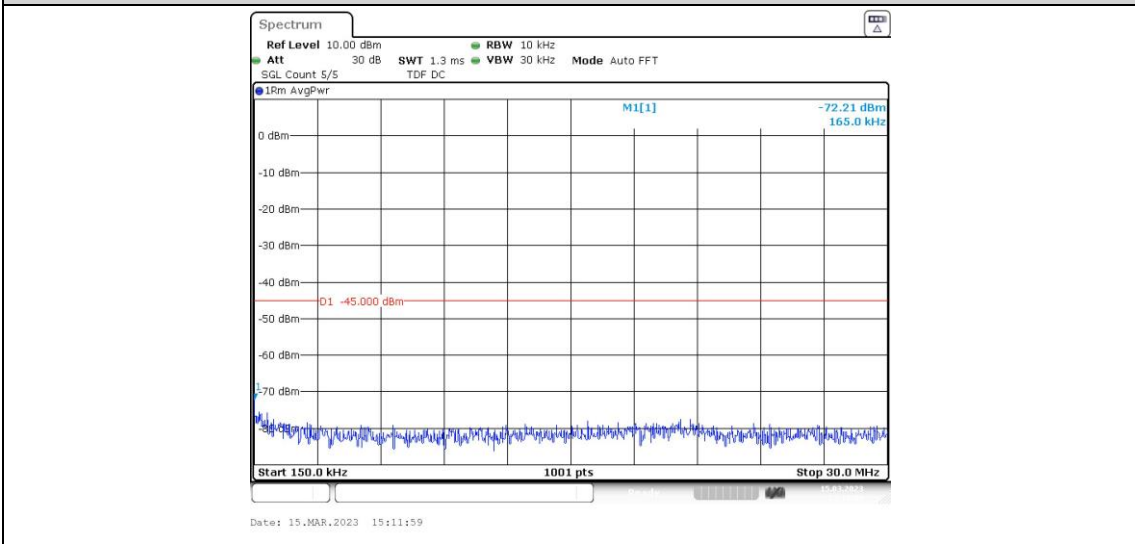

Band38-10MHz-16QAM-38000-1RB#0-Range2:0.15~30MHz