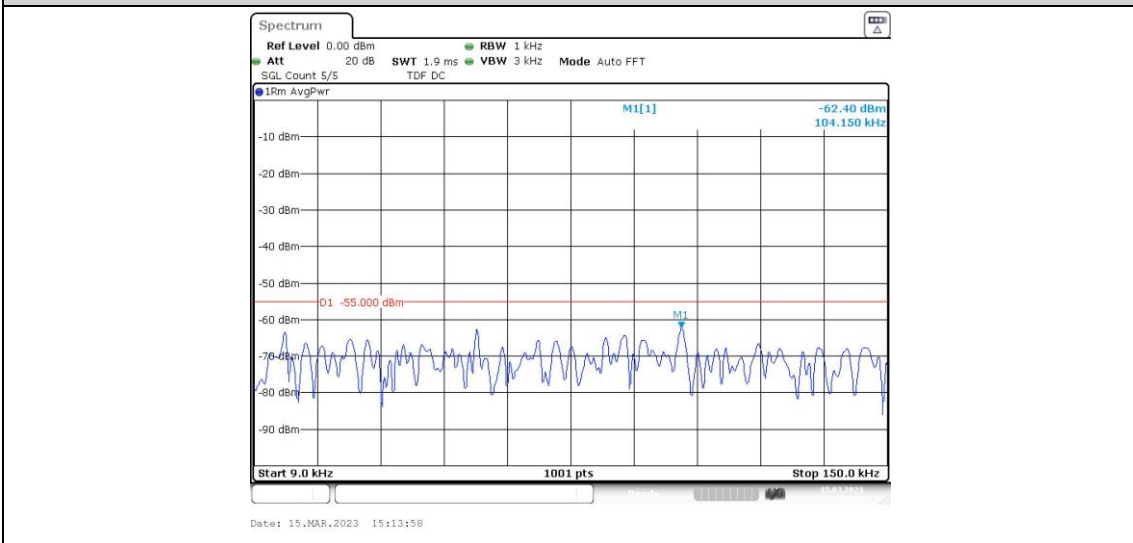

Band38-10MHz-16QAM-38000-1RB#0-Range2:0.15~30MHz

Band38-10MHz-16QAM-38000-1RB#0-Range3:30~1000MHz

Band38-10MHz-16QAM-38000-1RB#0-Range4:1000~20000MHz

Band38-10MHz-16QAM-38000-1RB#0-Range5:20000~27000MHz

Band38-10MHz-16QAM-38200-1RB#0-Range1:0.009~0.15MHz