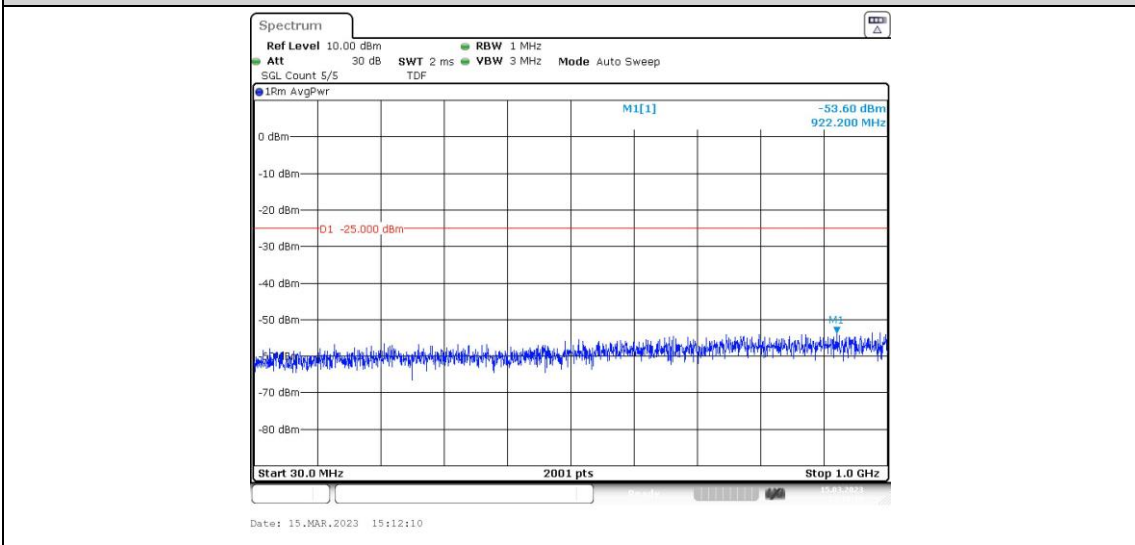

Band38-10MHz-16QAM-38000-1RB#0-Range3:30~1000MHz