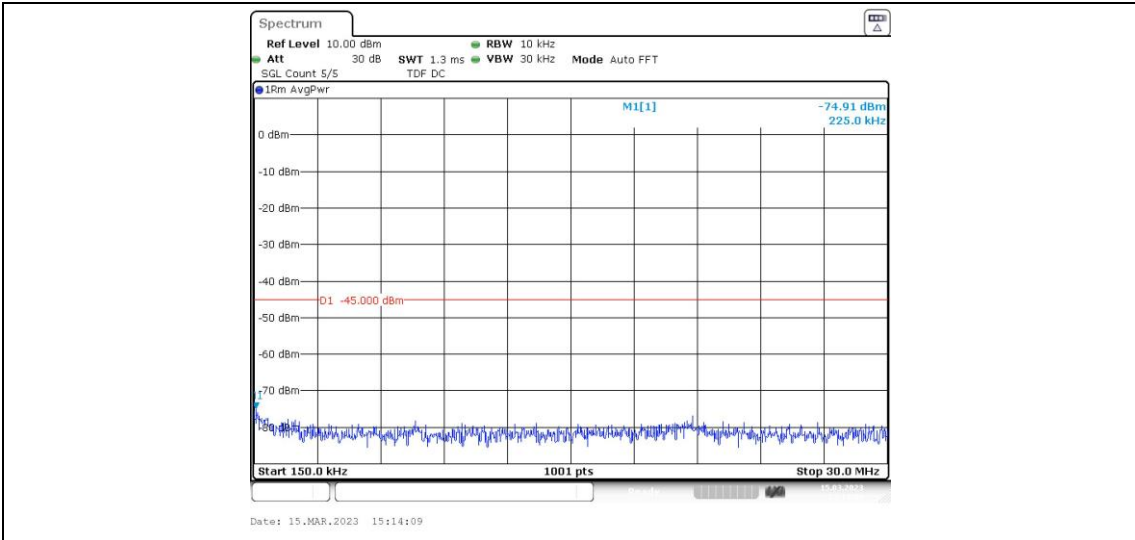

Band38-10MHz-16QAM-38200-1RB#0-Range2:0.15~30MHz