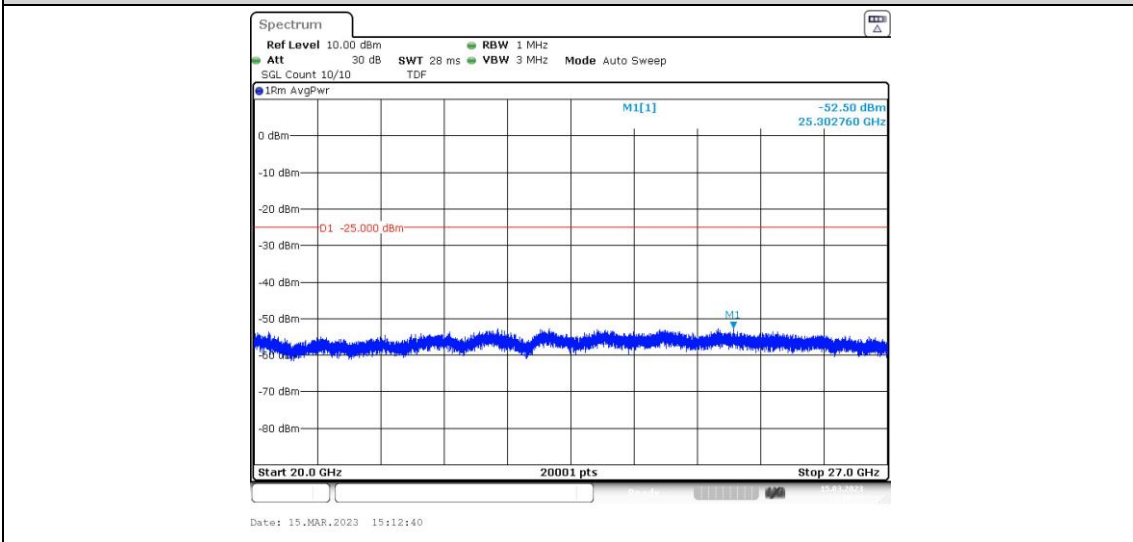

Band38-10MHz-16QAM-38000-1RB#0-Range2:0.15~30MHz

Band38-10MHz-16QAM-38000-1RB#0-Range3:30~1000MHz

Band38-10MHz-16QAM-38000-1RB#0-Range4:1000~20000MHz

Band38-10MHz-16QAM-38000-1RB#0-Range5:20000~27000MHz

Band38-10MHz-16QAM-38200-1RB#0-Range1:0.009~0.15MHz