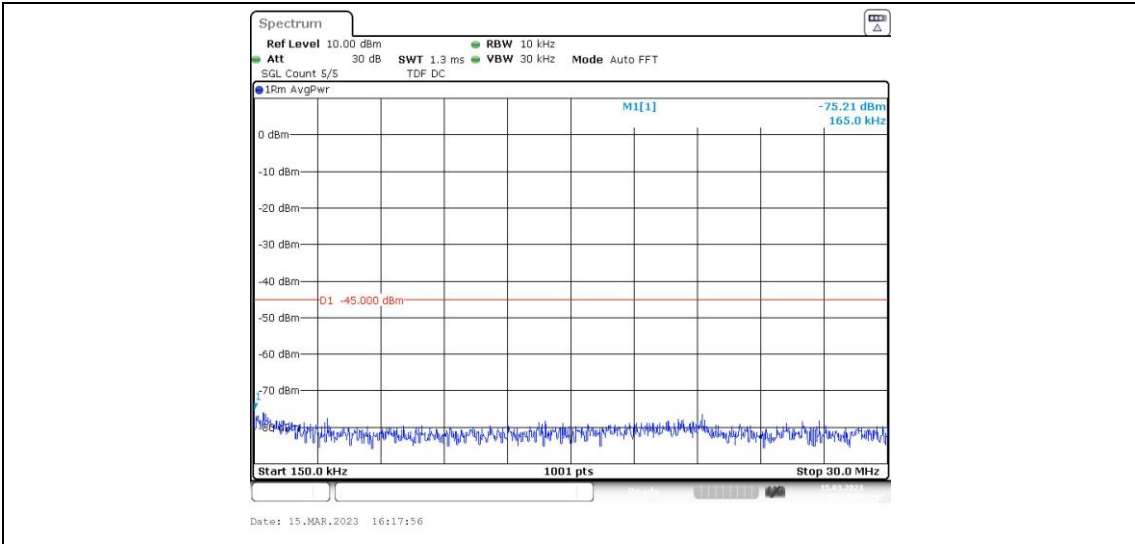

Band38-15MHz-16QAM-38175-1RB#0-Range2:0.15~30MHz