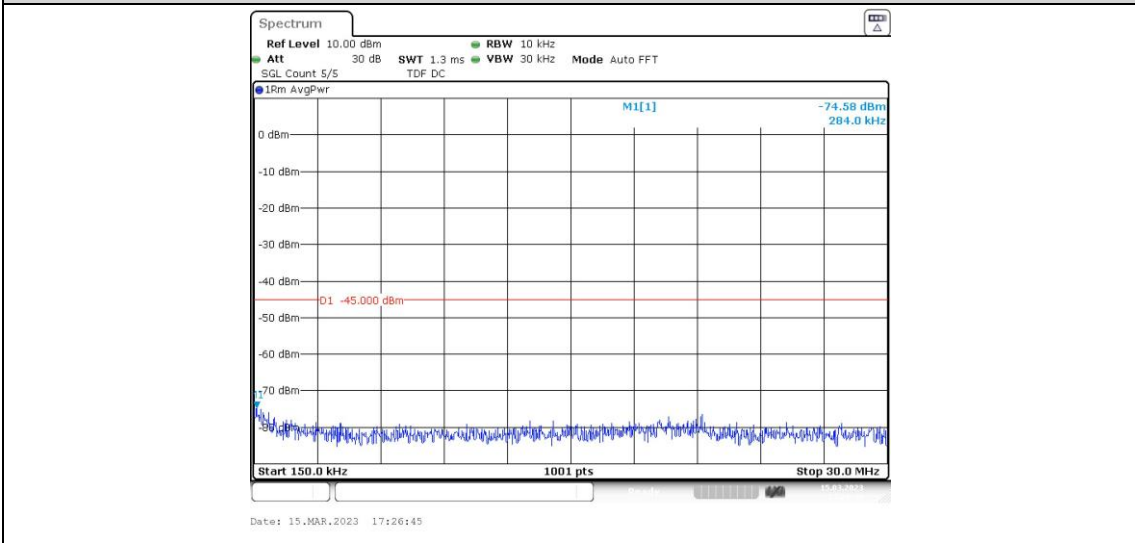

Band38-20MHz-QPSK-37850-1RB#0-Range2:0.15~30MHz