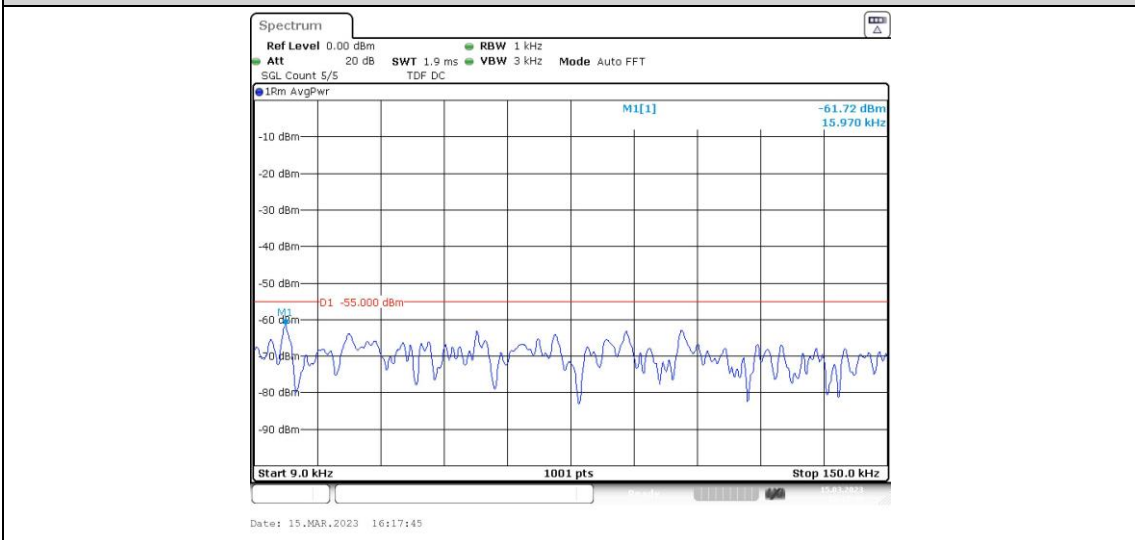

Band38-15MHz-16QAM-38000-1RB#0-Range2:0.15~30MHz

Band38-15MHz-16QAM-38000-1RB#0-Range3:30~1000MHz

Band38-15MHz-16QAM-38000-1RB#0-Range4:1000~20000MHz

Band38-15MHz-16QAM-38000-1RB#0-Range5:20000~27000MHz

Band38-15MHz-16QAM-38175-1RB#0-Range1:0.009~0.15MHz