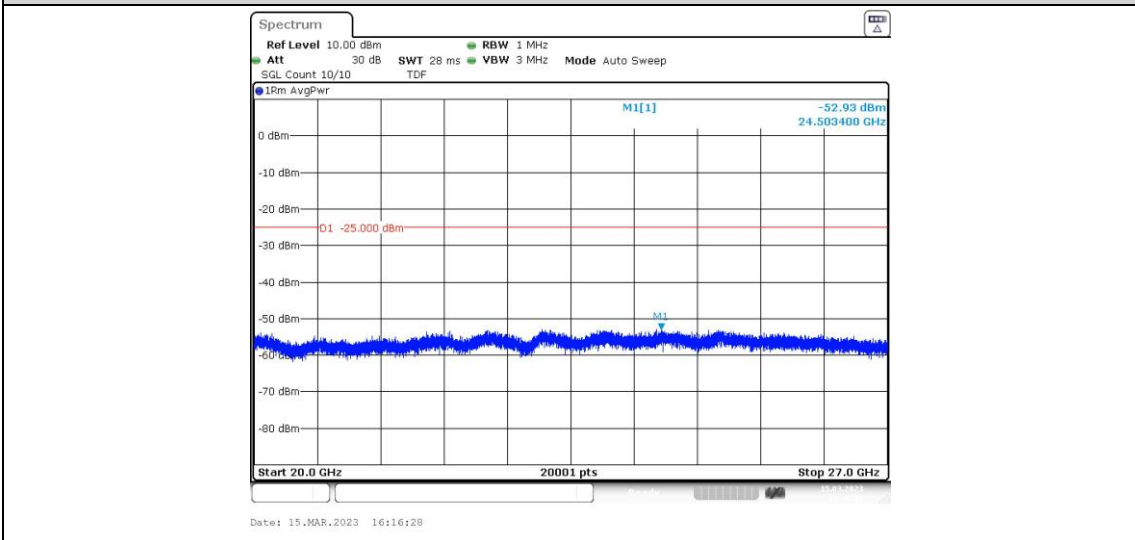

Band38-15MHz-16QAM-38000-1RB#0-Range2:0.15~30MHz

Band38-15MHz-16QAM-38000-1RB#0-Range3:30~1000MHz

Band38-15MHz-16QAM-38000-1RB#0-Range4:1000~20000MHz

Band38-15MHz-16QAM-38000-1RB#0-Range5:20000~27000MHz

Band38-15MHz-16QAM-38175-1RB#0-Range1:0.009~0.15MHz