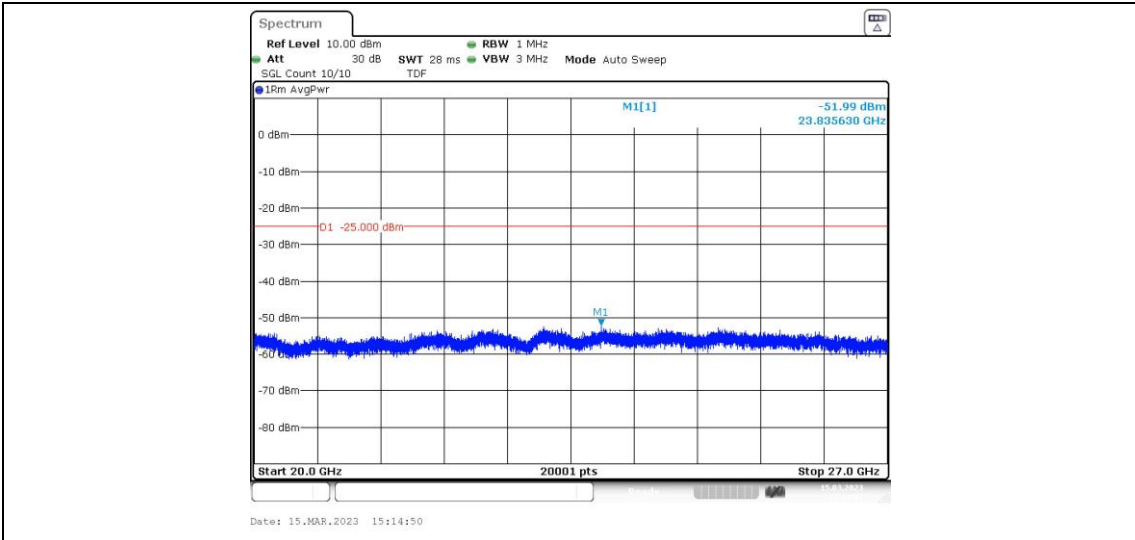

Band38-10MHz-16QAM-38200-1RB#0-Range2:0.15~30MHz

Band38-10MHz-16QAM-38200-1RB#0-Range3:30~1000MHz

Band38-10MHz-16QAM-38200-1RB#0-Range4:1000~20000MHz

Band38-10MHz-16QAM-38200-1RB#0-Range5:20000~27000MHz

Band38-15MHz-QPSK-37825-1RB#0-Range1:0.009~0.15MHz