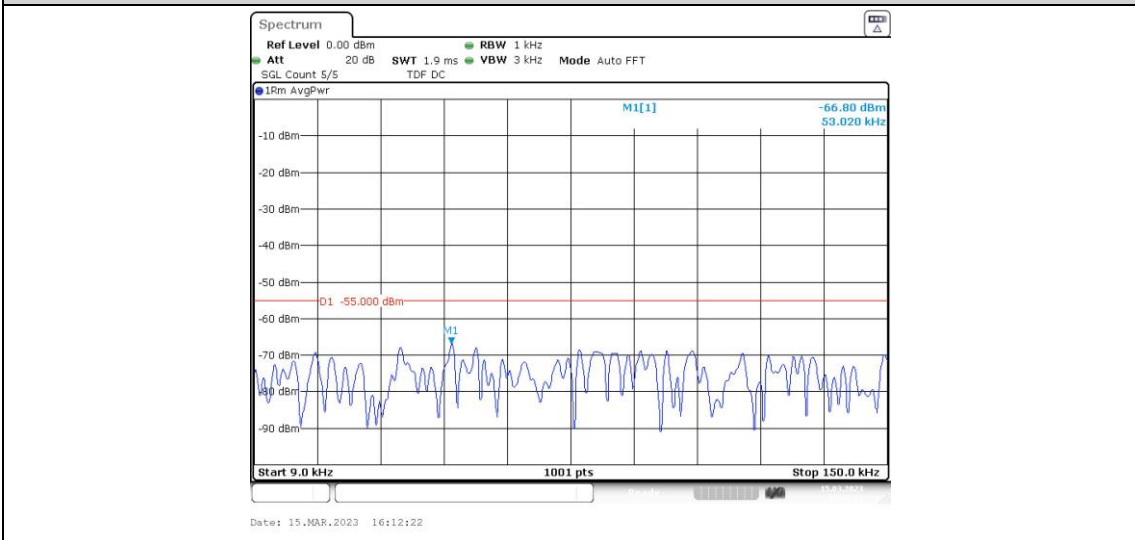

Band38-10MHz-16QAM-38200-1RB#0-Range2:0.15~30MHz

Band38-10MHz-16QAM-38200-1RB#0-Range3:30~1000MHz

Band38-10MHz-16QAM-38200-1RB#0-Range4:1000~20000MHz

Band38-10MHz-16QAM-38200-1RB#0-Range5:20000~27000MHz

Band38-15MHz-QPSK-37825-1RB#0-Range1:0.009~0.15MHz