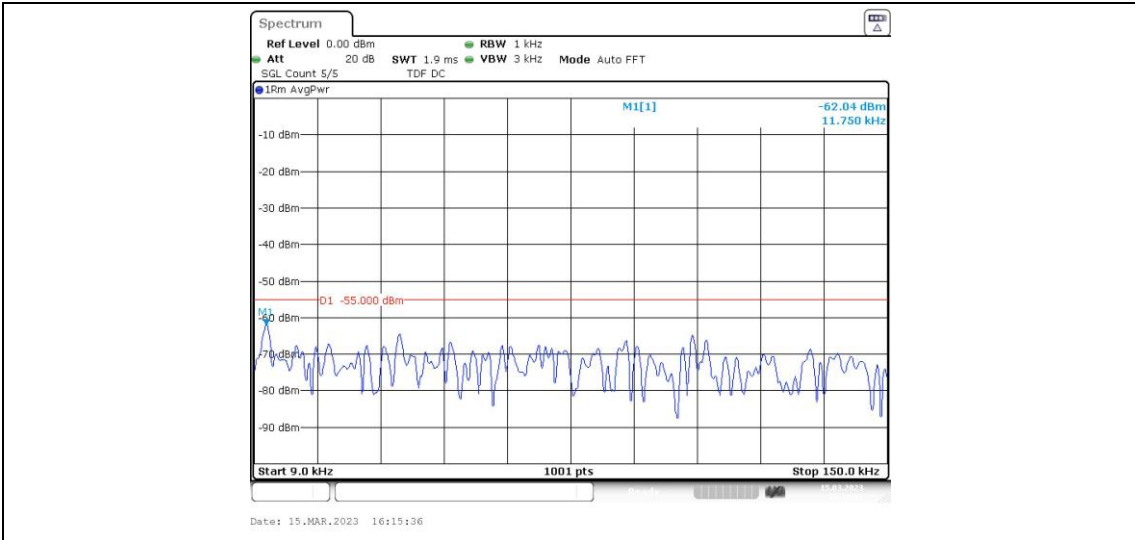

Band38-15MHz-16QAM-37825-1RB#0-Range2:0.15~30MHz

Band38-15MHz-16QAM-37825-1RB#0-Range3:30~1000MHz

Band38-15MHz-16QAM-37825-1RB#0-Range4:1000~20000MHz

Band38-15MHz-16QAM-37825-1RB#0-Range5:20000~27000MHz

Band38-15MHz-16QAM-38000-1RB#0-Range1:0.009~0.15MHz