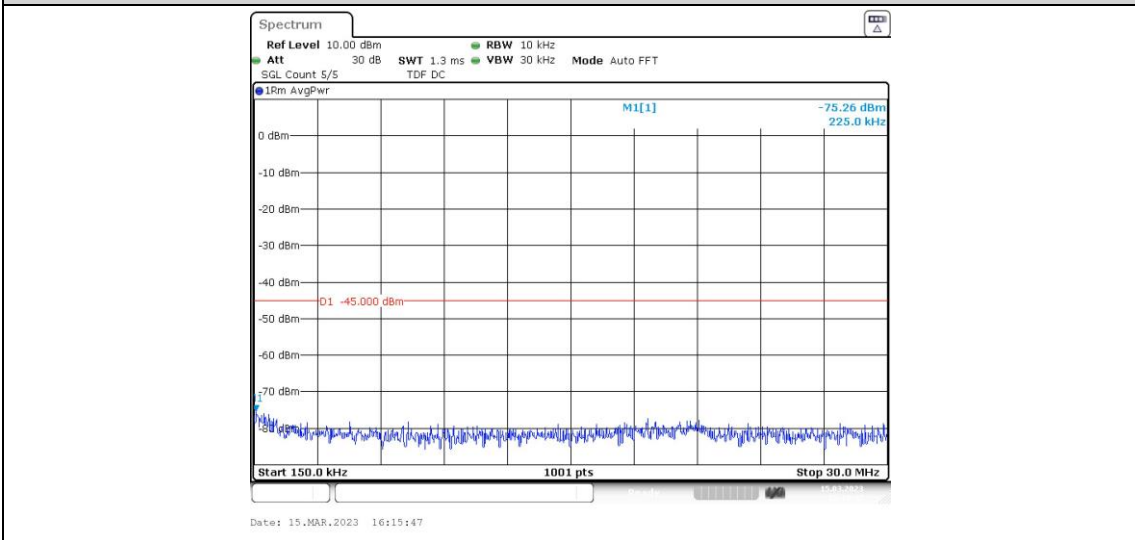

Band38-15MHz-16QAM-38000-1RB#0-Range2:0.15~30MHz