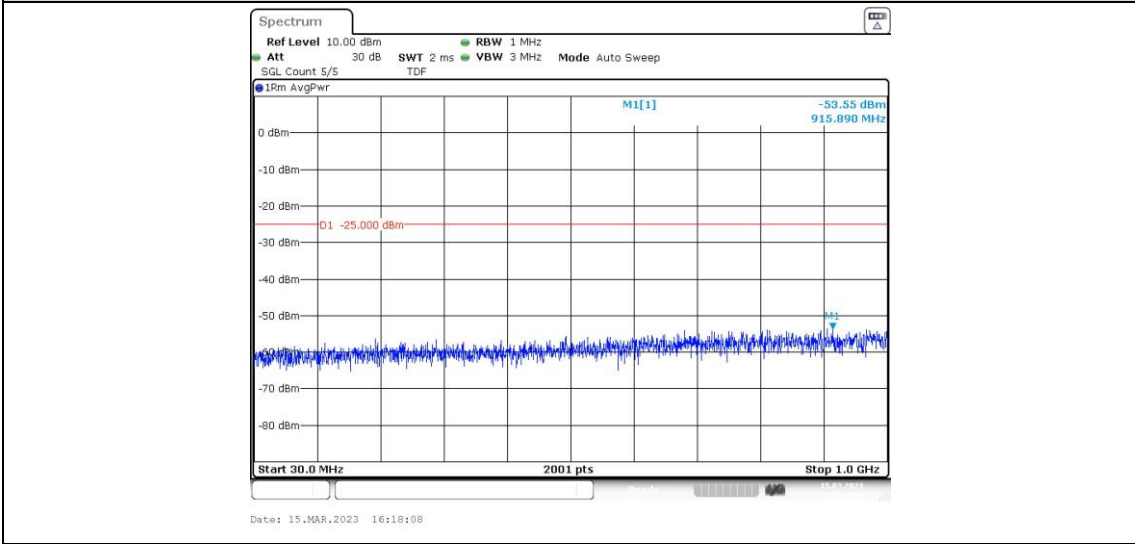

Band38-15MHz-16QAM-38175-1RB#0-Range3:30~1000MHz