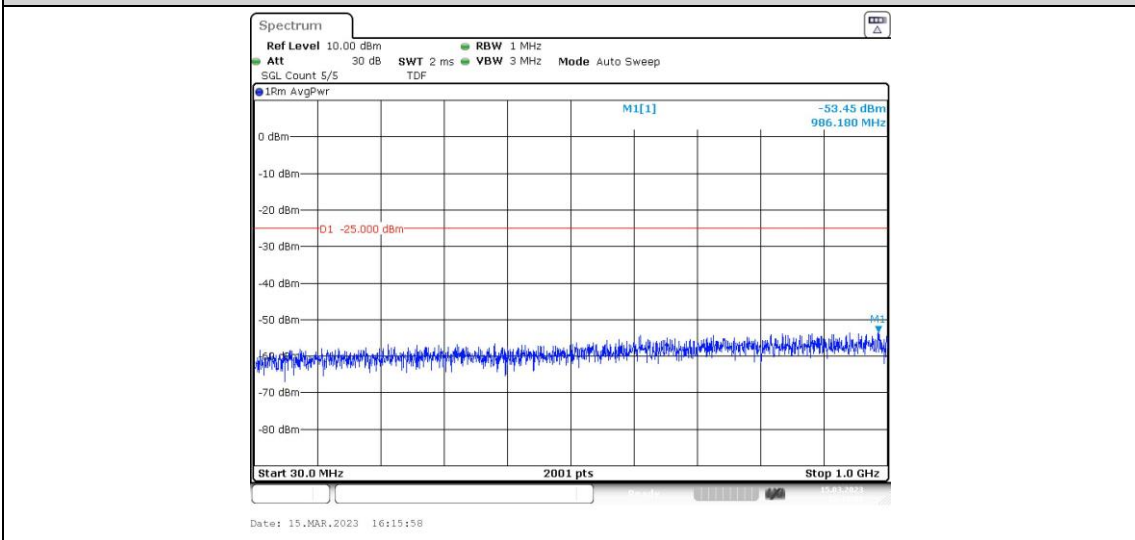

Band38-15MHz-16QAM-38000-1RB#0-Range3:30~1000MHz