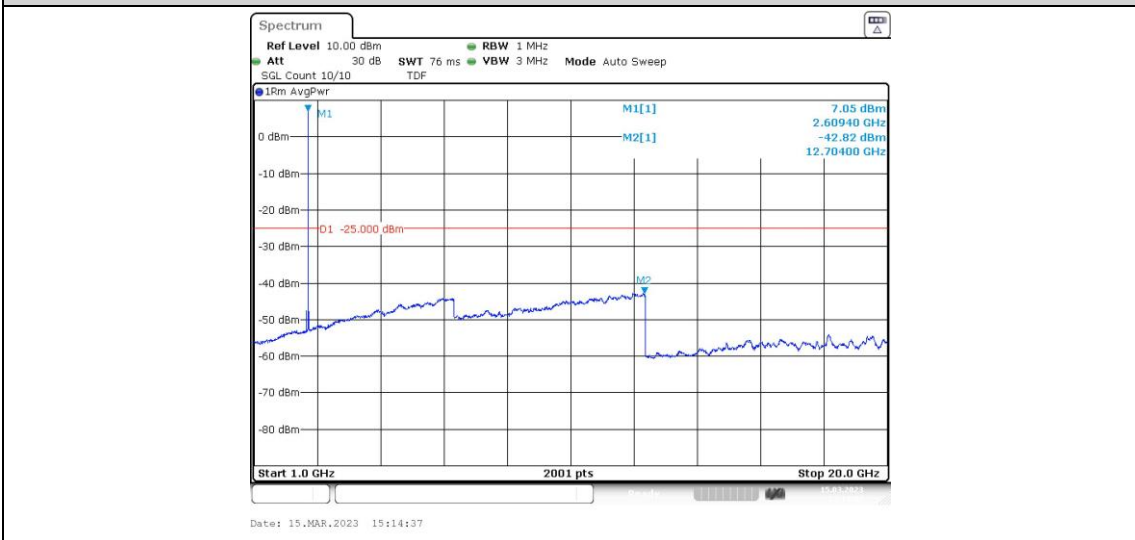

Band38-10MHz-16QAM-38000-1RB#0-Range2:0.15~30MHz

Band38-10MHz-16QAM-38000-1RB#0-Range3:30~1000MHz

Band38-10MHz-16QAM-38000-1RB#0-Range4:1000~20000MHz

Band38-10MHz-16QAM-38000-1RB#0-Range5:20000~27000MHz

Band38-10MHz-16QAM-38200-1RB#0-Range1:0.009~0.15MHz

Band38-10MHz-16QAM-38200-1RB#0-Range2:0.15~30MHz

Band38-10MHz-16QAM-38200-1RB#0-Range3:30~1000MHz

Band38-10MHz-16QAM-38200-1RB#0-Range4:1000~20000MHz

Band38-10MHz-16QAM-38200-1RB#0-Range5:20000~27000MHz

Band38-15MHz-QPSK-37825-1RB#0-Range1:0.009~0.15MHz