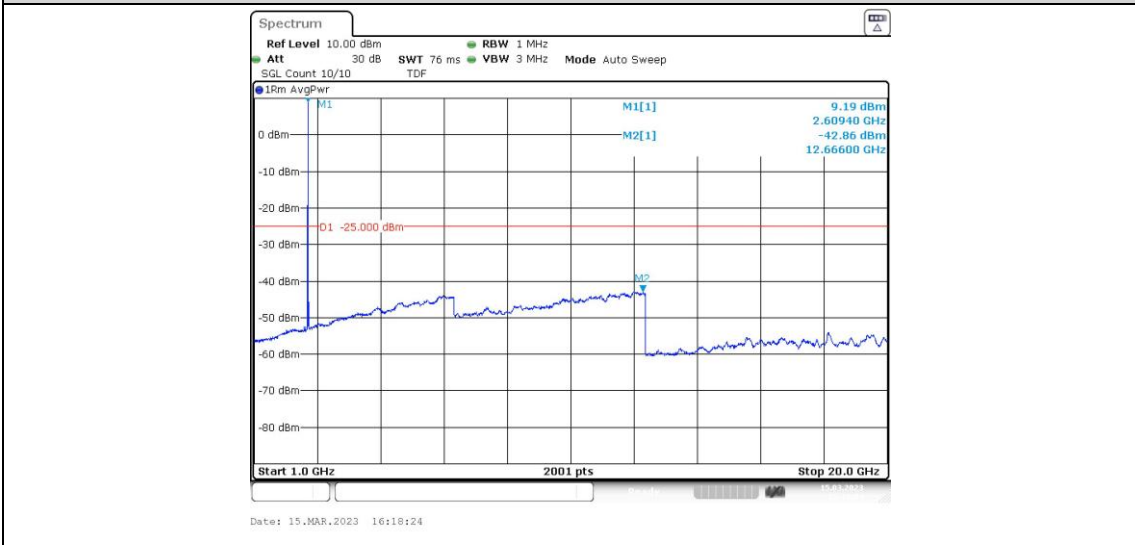

Band38-15MHz-16QAM-38175-1RB#0-Range4:1000~20000MHz