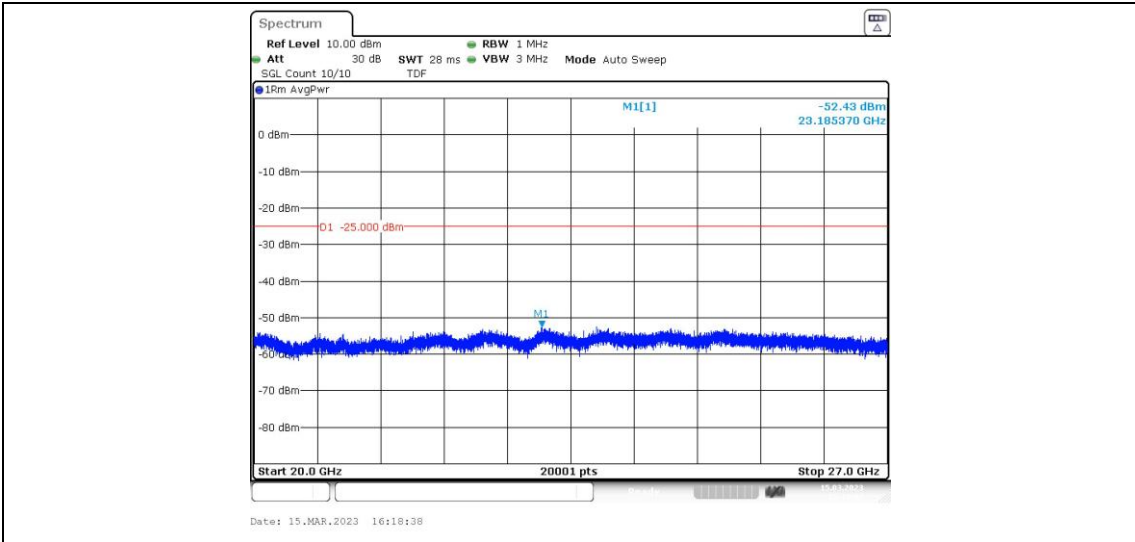

Band38-15MHz-16QAM-38175-1RB#0-Range2:0.15~30MHz

Band38-15MHz-16QAM-38175-1RB#0-Range3:30~1000MHz

Band38-15MHz-16QAM-38175-1RB#0-Range4:1000~20000MHz

Band38-15MHz-16QAM-38175-1RB#0-Range5:20000~27000MHz

Band38-20MHz-QPSK-37850-1RB#0-Range1:0.009~0.15MHz