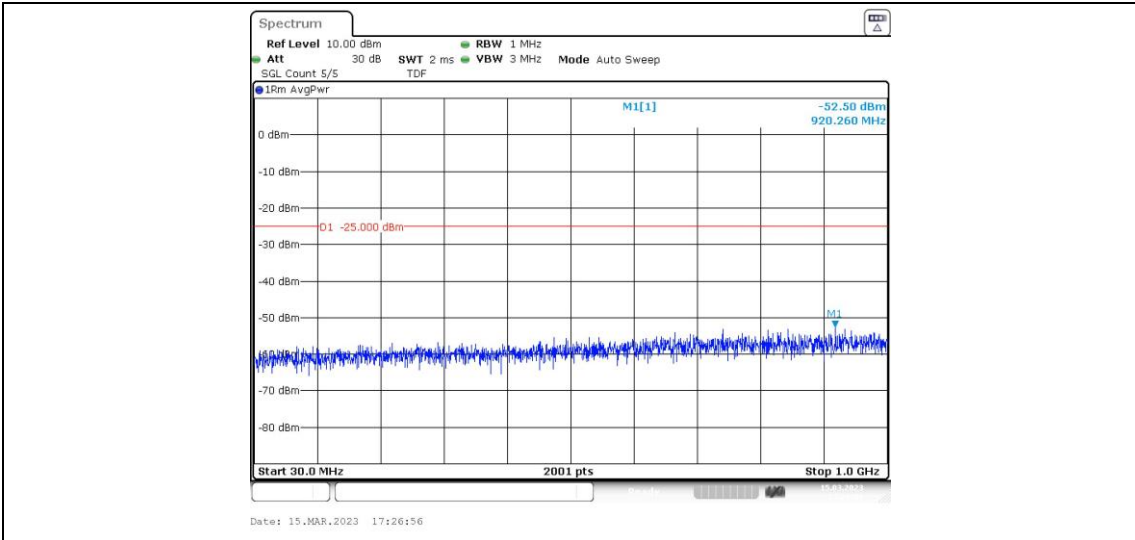

Band38-20MHz-QPSK-37850-1RB#0-Range3:30~1000MHz