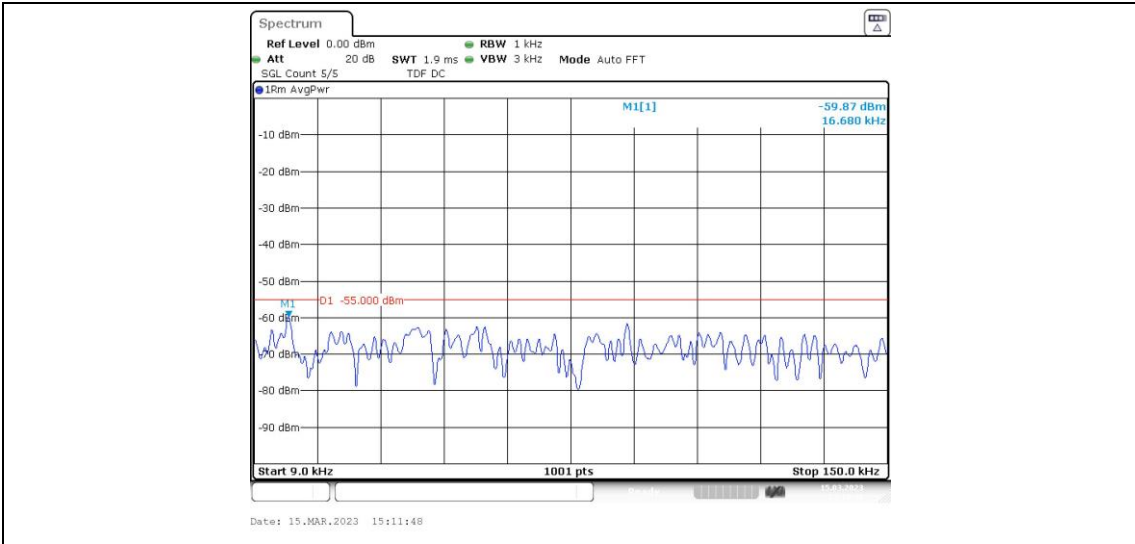

Band38-10MHz-16QAM-37800-1RB#0-Range3:30~1000MHz

Band38-10MHz-16QAM-37800-1RB#0-Range4:1000~20000MHz

Band38-10MHz-16QAM-37800-1RB#0-Range5:20000~27000MHz

Band38-10MHz-16QAM-38000-1RB#0-Range1:0.009~0.15MHz