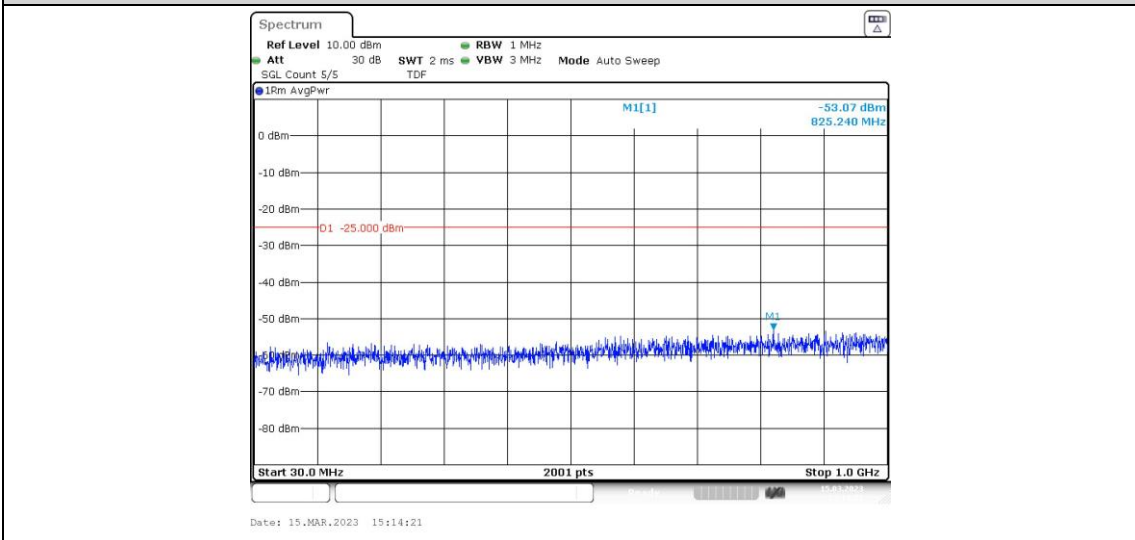

Band38-10MHz-16QAM-38200-1RB#0-Range3:30~1000MHz