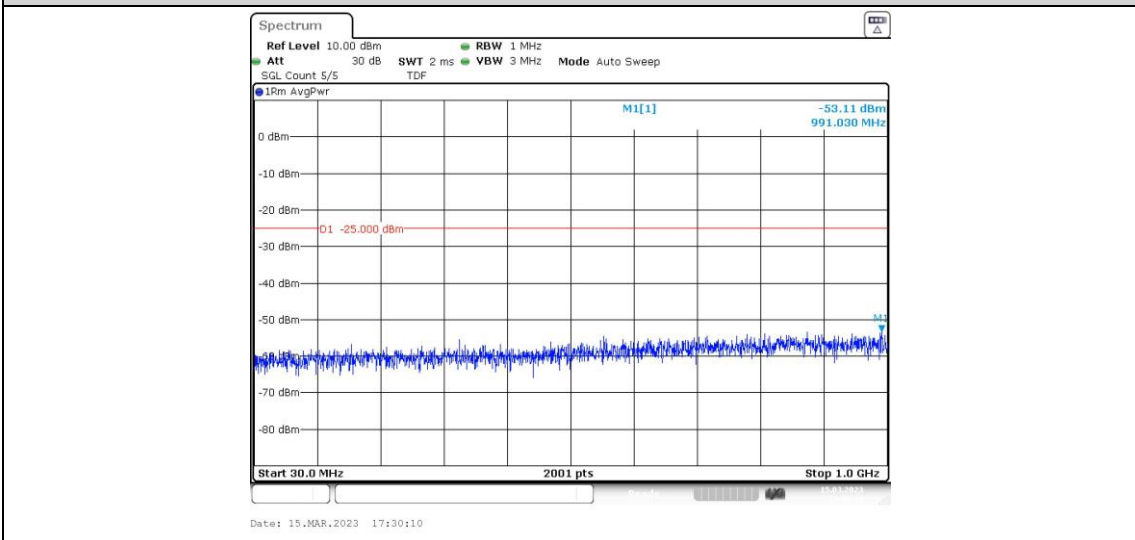

Band38-20MHz-16QAM-38000-1RB#0-Range3:30~1000MHz