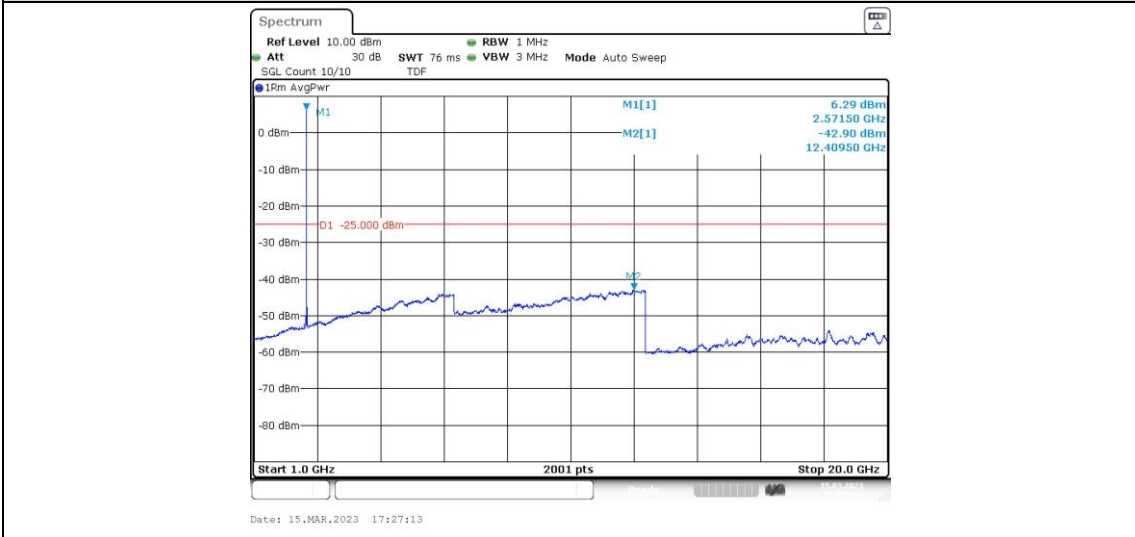

Band38-20MHz-QPSK-37850-1RB#0-Range4:1000~20000MHz