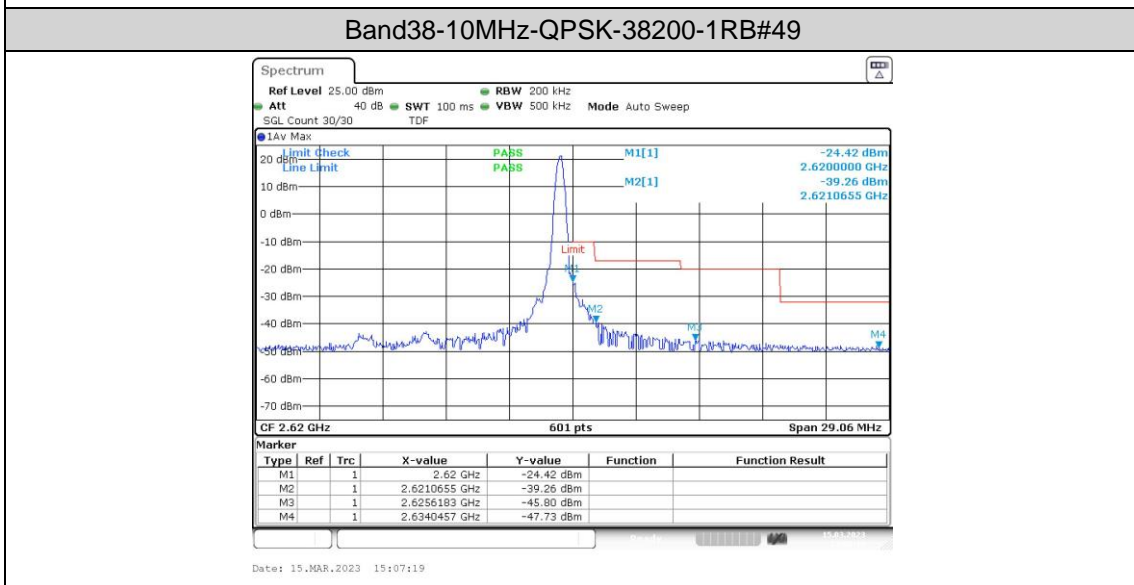

Test Graphs

Band38-5MHz-QPSK-38225-1RB#0

Band38-5MHz-QPSK-38225-1RB#24

Band38-5MHz-QPSK-38225-25RB#0

Band38-5MHz-16QAM-37775-1RB#0

Band38-5MHz-16QAM-37775-1RB#24

Band38-5MHz-16QAM-37775-25RB#0

Band38-10MHz-16QAM-37800-1RB#0