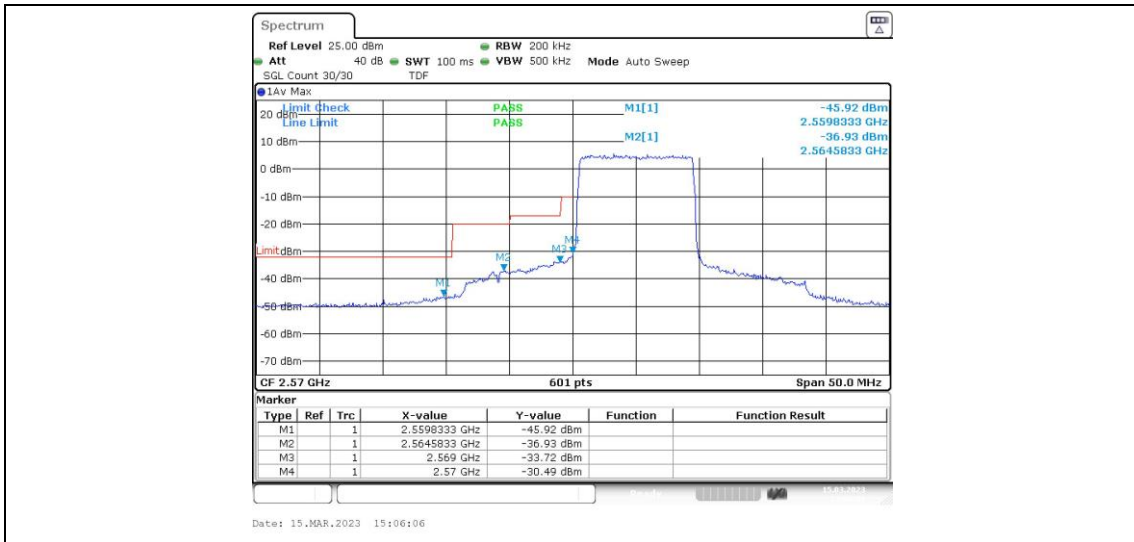

Test Graphs

Band38-5MHz-QPSK-38225-1RB#0

Band38-5MHz-QPSK-38225-1RB#24

Band38-5MHz-QPSK-38225-25RB#0

Band38-5MHz-16QAM-37775-1RB#0

Band38-5MHz-16QAM-37775-1RB#24

Band38-5MHz-16QAM-37775-25RB#0

Band38-10MHz-16QAM-37800-1RB#0