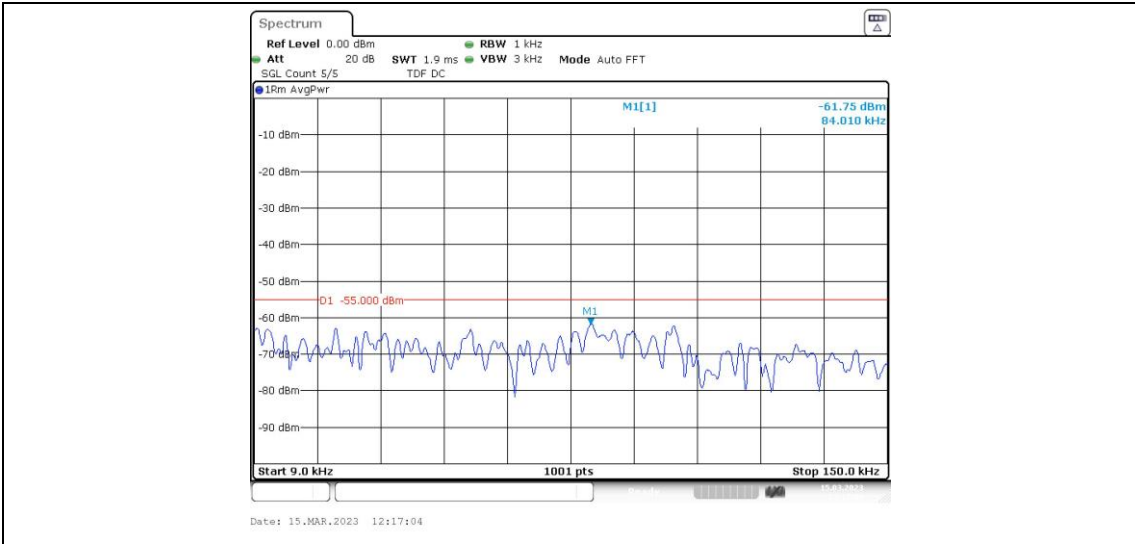

Band38-5MHz-16QAM-37775-1RB#0-Range3:30~1000MHz

Band38-5MHz-16QAM-37775-1RB#0-Range4:1000~20000MHz

Band38-5MHz-16QAM-37775-1RB#0-Range5:20000~27000MHz

Band38-5MHz-16QAM-38000-1RB#0-Range1:0.009~0.15MHz

Band38-5MHz-16QAM-38000-1RB#0-Range2:0.15~30MHz