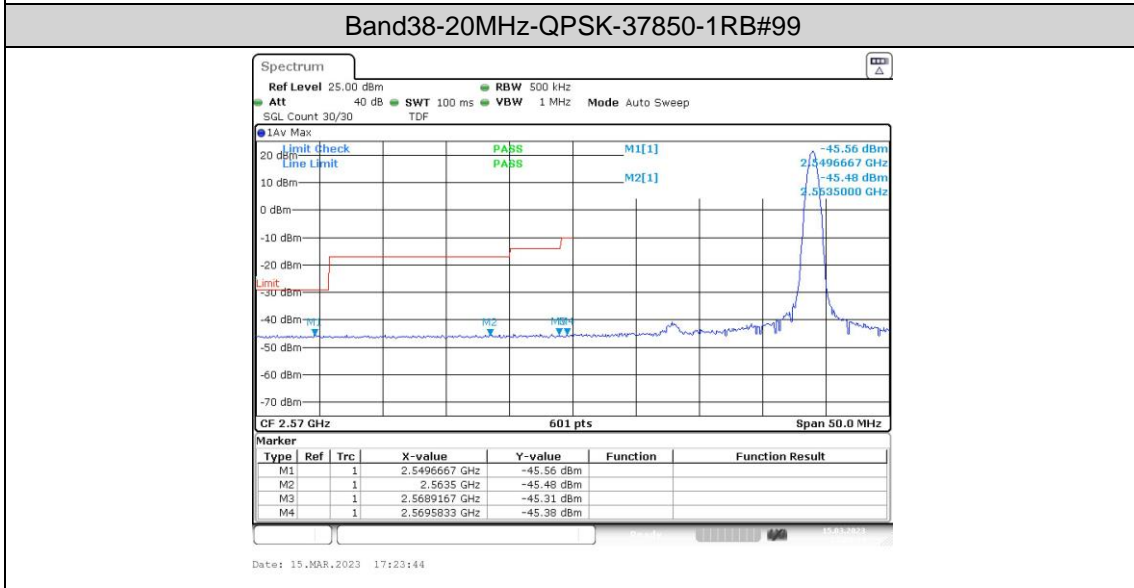

Band38-10MHz-16QAM-37800-1RB#49

Band38-10MHz-16QAM-37800-50RB#0

Band38-10MHz-16QAM-38200-1RB#0

Band38-10MHz-16QAM-38200-1RB#49

Band38-10MHz-16QAM-38200-50RB#0

Appendix E: Conducted Spurious Emission

Test Result