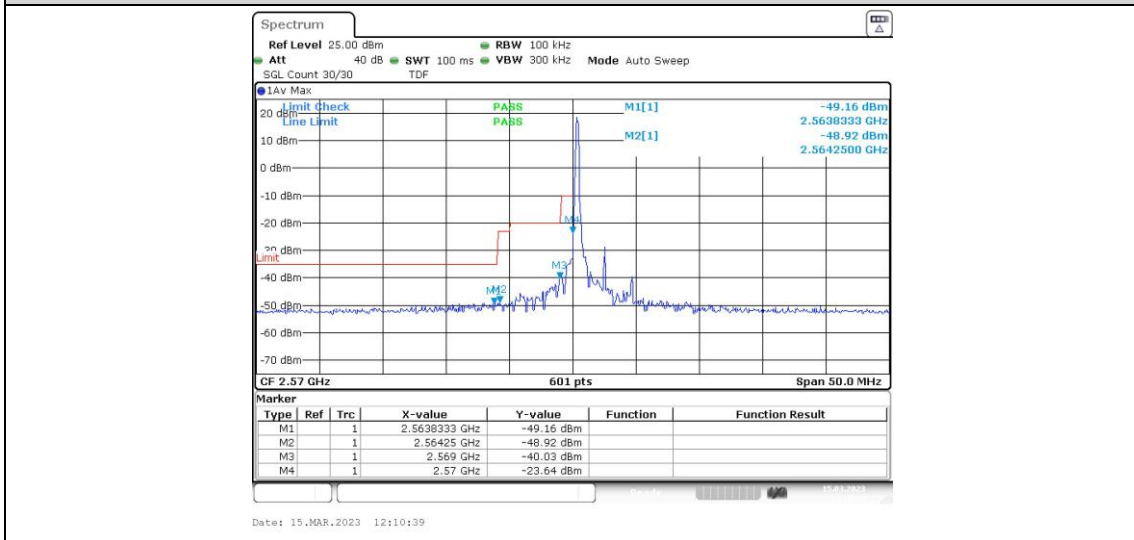

Test Graphs

Band38-5MHz-QPSK-38225-1RB#0

Band38-5MHz-QPSK-38225-1RB#24

Band38-5MHz-QPSK-38225-25RB#0

Band38-5MHz-16QAM-37775-1RB#0

Band38-5MHz-16QAM-37775-1RB#24

Band38-5MHz-16QAM-37775-25RB#0

Band38-10MHz-16QAM-37800-1RB#0