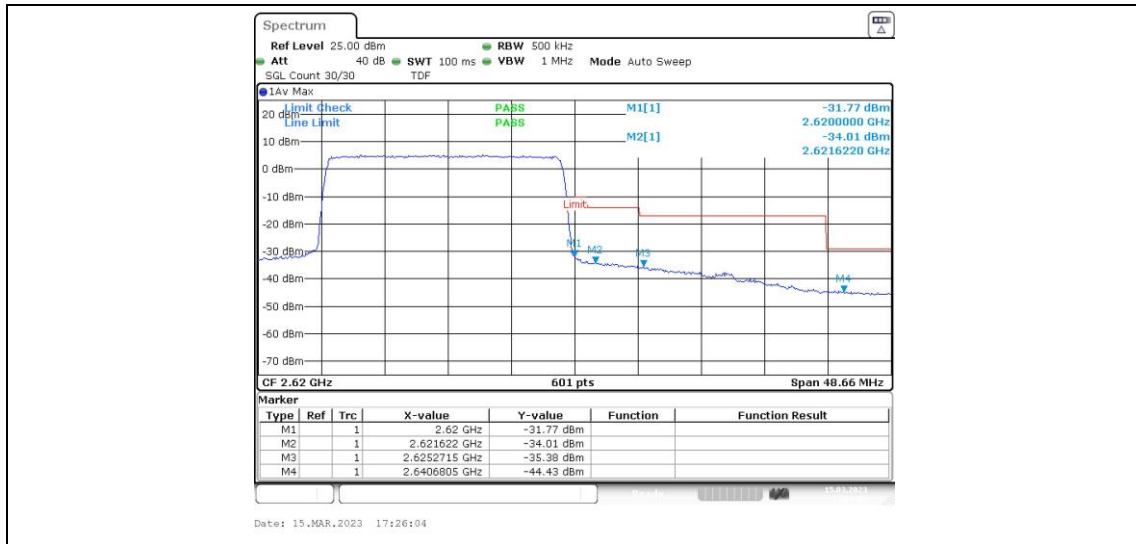

Band38-10MHz-16QAM-37800-1RB#49

Band38-10MHz-16QAM-37800-50RB#0

Band38-10MHz-16QAM-38200-1RB#0

Band38-10MHz-16QAM-38200-1RB#49

Band38-10MHz-16QAM-38200-50RB#0

Appendix E: Conducted Spurious Emission

Test Result