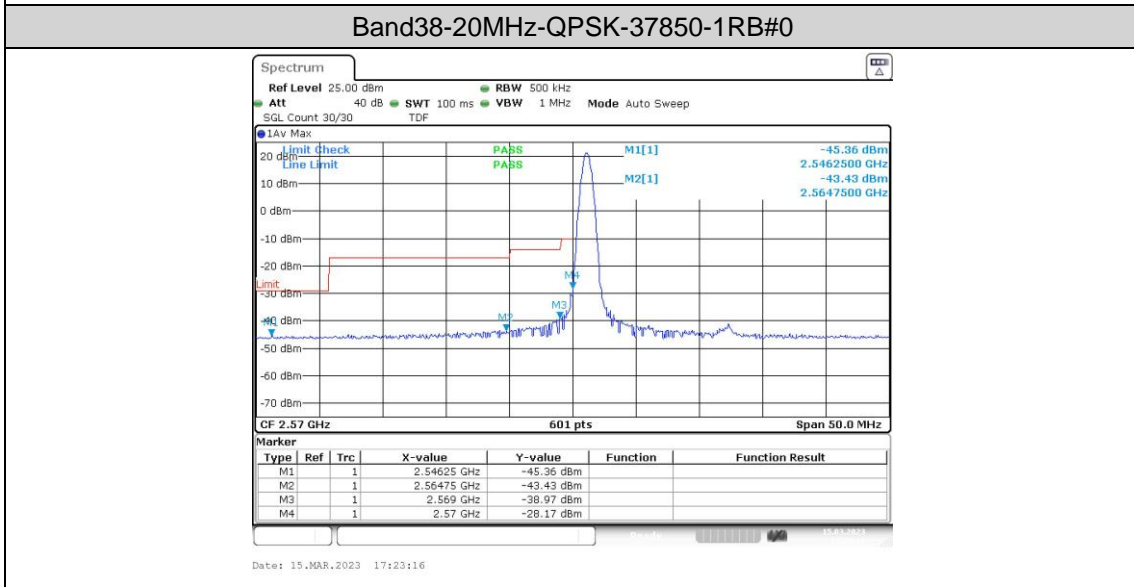

Band38-10MHz-16QAM-37800-1RB#49

Band38-10MHz-16QAM-37800-50RB#0

Band38-10MHz-16QAM-38200-1RB#0

Band38-10MHz-16QAM-38200-1RB#49

Band38-10MHz-16QAM-38200-50RB#0

Appendix E: Conducted Spurious Emission

Test Result