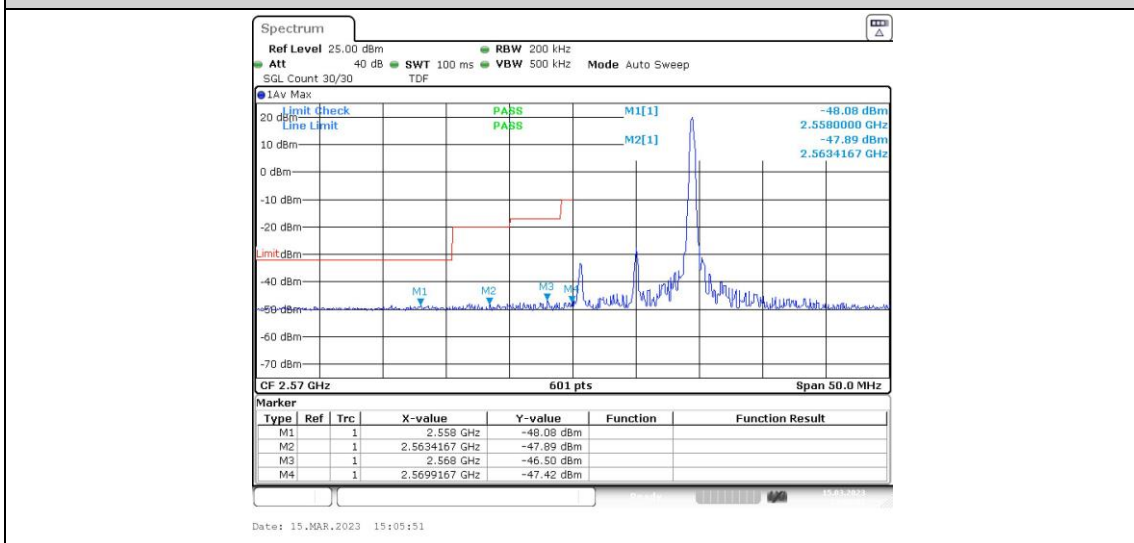

Band38-10MHz-16QAM-37800-1RB#49