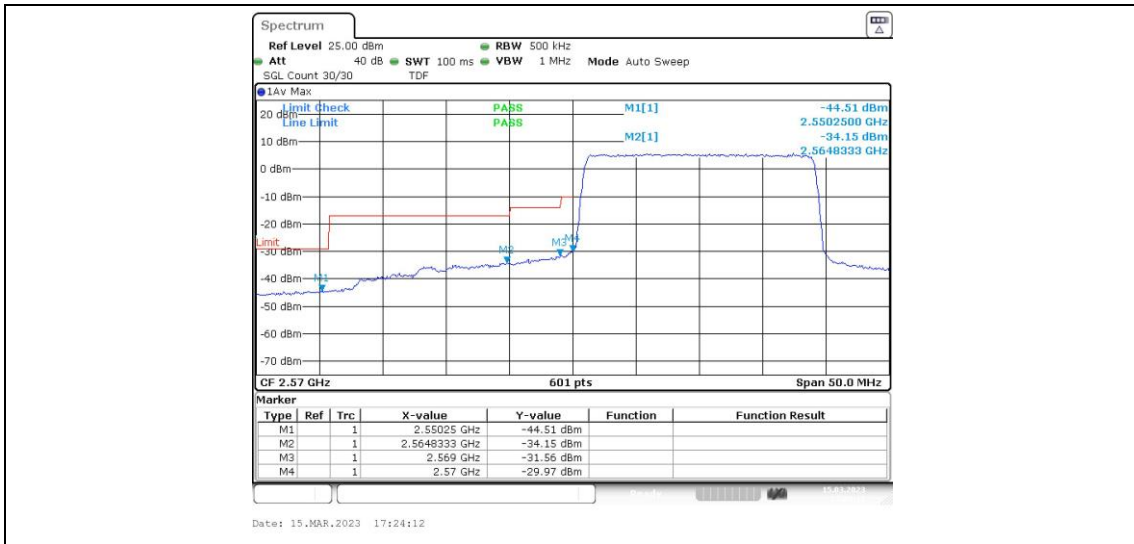

Band38-10MHz-16QAM-37800-1RB#49

Band38-10MHz-16QAM-37800-50RB#0

Band38-10MHz-16QAM-38200-1RB#0

Band38-10MHz-16QAM-38200-1RB#49

Band38-10MHz-16QAM-38200-50RB#0

Appendix E: Conducted Spurious Emission

Test Result