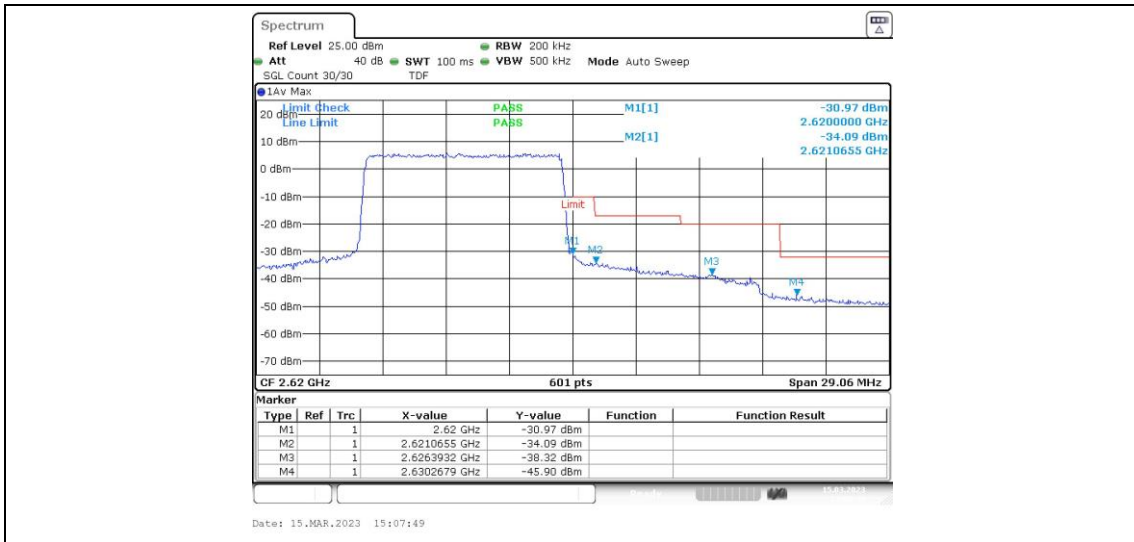

Test Graphs

Band38-5MHz-QPSK-38225-1RB#0

Band38-5MHz-QPSK-38225-1RB#24

Band38-5MHz-QPSK-38225-25RB#0

Band38-5MHz-16QAM-37775-1RB#0

Band38-5MHz-16QAM-37775-1RB#24

Band38-5MHz-16QAM-37775-25RB#0

Band38-10MHz-16QAM-37800-1RB#0