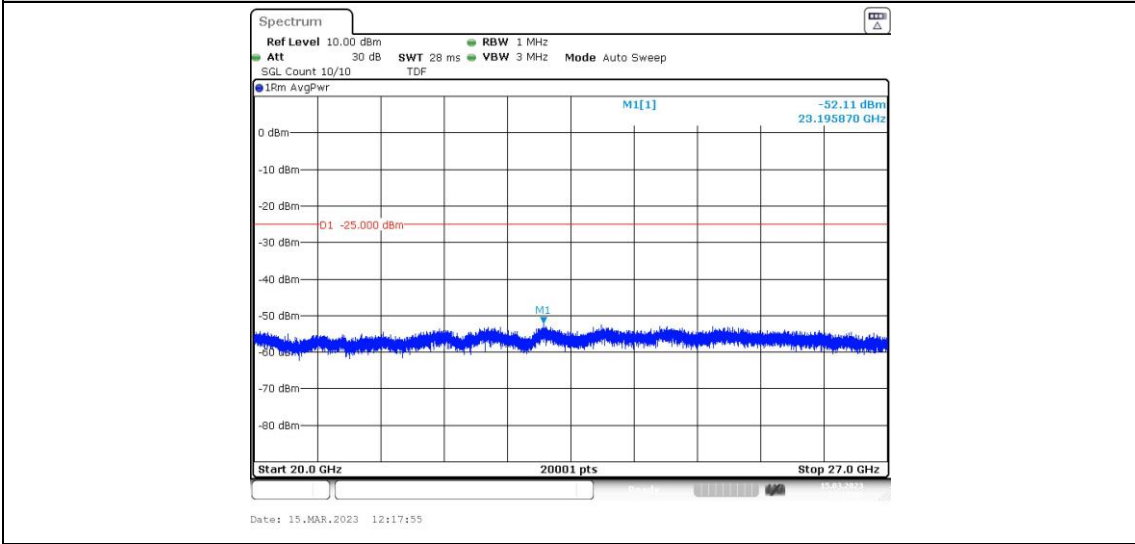

Band38-5MHz-16QAM-38000-1RB#0-Range5:20000~27000MHz