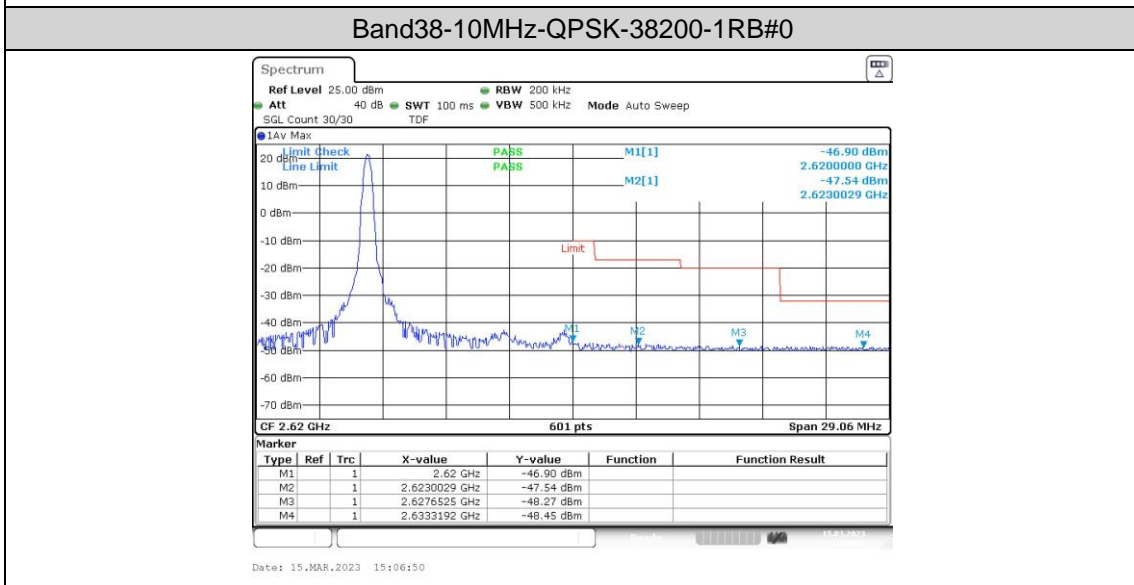

Test Graphs

Band38-5MHz-QPSK-38225-1RB#0

Band38-5MHz-QPSK-38225-1RB#24

Band38-5MHz-QPSK-38225-25RB#0

Band38-5MHz-16QAM-37775-1RB#0

Band38-5MHz-16QAM-37775-1RB#24

Band38-5MHz-16QAM-37775-25RB#0

Band38-10MHz-16QAM-37800-1RB#0