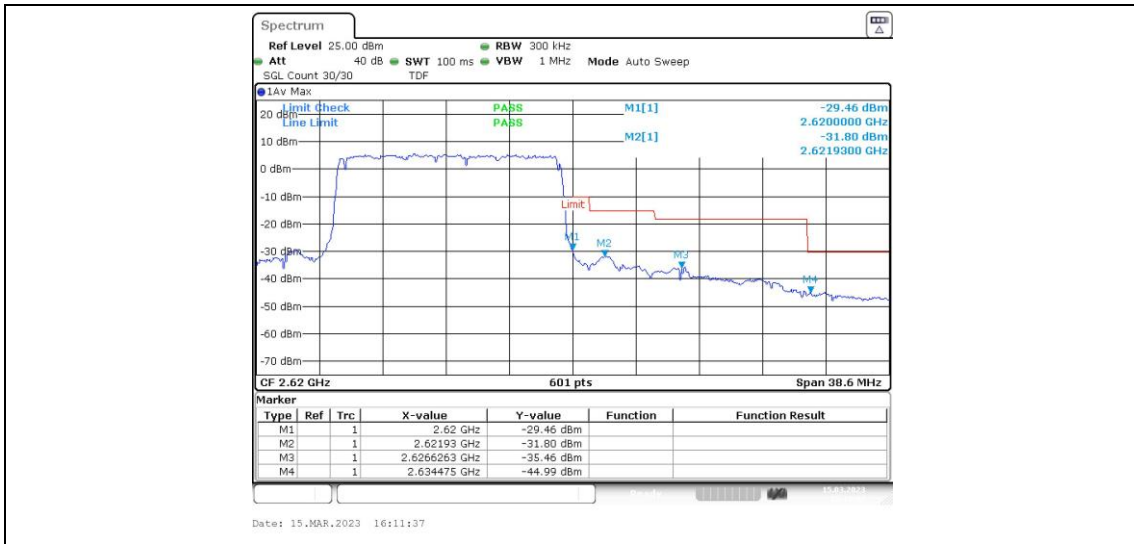

Band38-10MHz-16QAM-37800-1RB#49

Band38-10MHz-16QAM-37800-50RB#0

Band38-10MHz-16QAM-38200-1RB#0

Band38-10MHz-16QAM-38200-1RB#49

Band38-10MHz-16QAM-38200-50RB#0

Appendix E: Conducted Spurious Emission

Test Result