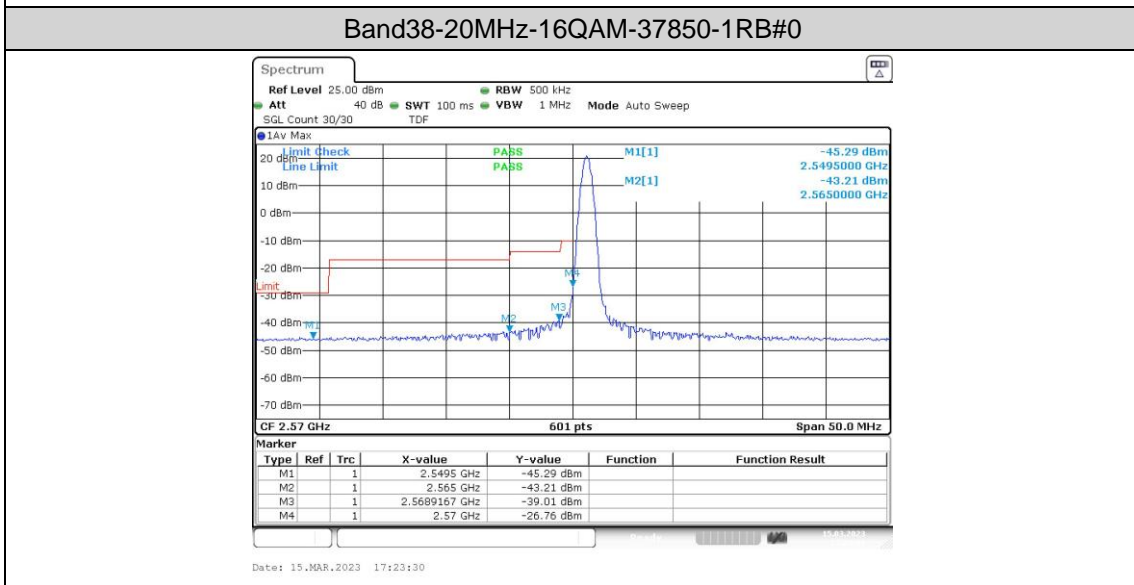

Band38-10MHz-16QAM-37800-1RB#49

Band38-10MHz-16QAM-37800-50RB#0

Band38-10MHz-16QAM-38200-1RB#0

Band38-10MHz-16QAM-38200-1RB#49

Band38-10MHz-16QAM-38200-50RB#0

Appendix E: Conducted Spurious Emission

Test Result