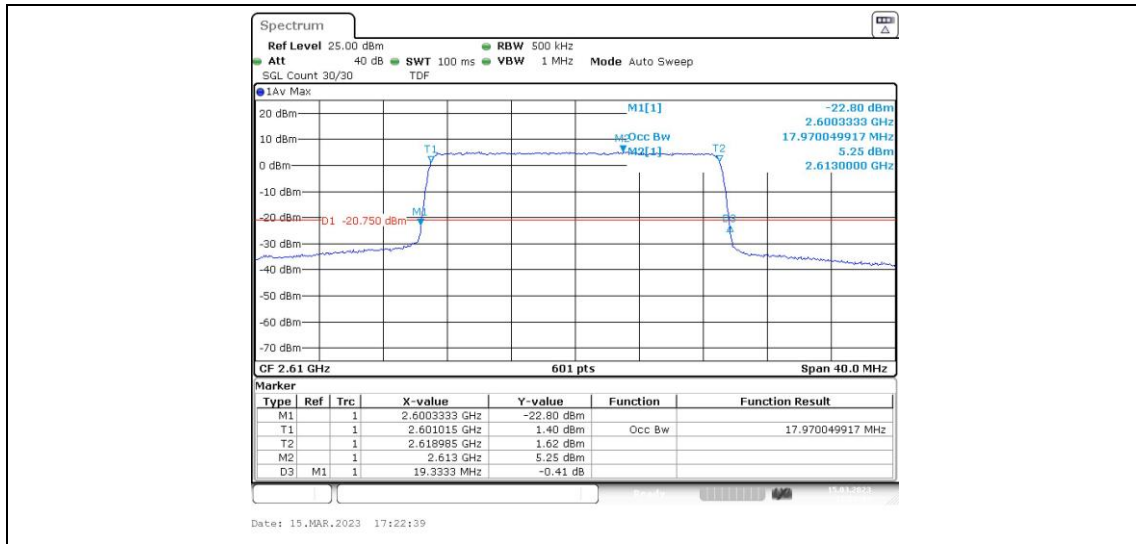

Band38-20MHz-16QAM-37850-100RB#0

Band38-20MHz-16QAM-38000-100RB#0

Band38-20MHz-16QAM-38150-100RB#0

Appendix D: Band Edge

Test Result

Band	Bandwidth	Modulation	Channel	RB Configuration	Result(dBm)	Verdict
Band3 8	5MHz	QPSK	37775	1RB#0	-48.83,-48.75,-41.89,-21.3 1	PASS
Band3 8	5MHz	QPSK	37775	1RB#24	-50.16,-50.52,-48.84,-48.1 4	PASS
Band3 8	5MHz	QPSK	37775	25RB#0	-48.09,-47.00,-34.62,-28.8 1	PASS
Band3 8	5MHz	QPSK	38225	1RB#0	-47.47,-48.32,-49.68,-50.1 3	PASS
Band3 8	5MHz	QPSK	38225	1RB#24	-22.16,-39.10,-48.31,-48.7 4	PASS
Band3 8	5MHz	QPSK	38225	25RB#0	-28.18,-34.13,-46.04,-48.0 8	PASS
Band3 8	5MHz	16QAM	37775	1RB#0	-49.16,-48.92,-40.03,-23.6 4	PASS
Band3 8	5MHz	16QAM	37775	1RB#24	-50.40,-49.59,-48.94,-47.7 7	PASS
Band3 8	5MHz	16QAM	37775	25RB#0	-48.10,-45.91,-33.74,-28.5 9	PASS
Band3 8	5MHz	16QAM	38225	1RB#0	-47.63,-47.98,-49.41,-49.8 3	PASS
Band3 8	5MHz	16QAM	38225	1RB#24	-23.07,-39.94,-46.98,-48.6 8	PASS
Band3 8	5MHz	16QAM	38225	25RB#0	-29.05,-34.42,-45.80,-47.2 2	PASS
Band3 8	10MHz	QPSK	37800	1RB#0	-47.85,-46.01,-38.89,-30.9 9	PASS
Band3 8	10MHz	QPSK	37800	1RB#49	-48.74,-48.15,-47.61,-47.5 9	PASS
Band3 8	10MHz	QPSK	37800	50RB#0	-45.92,-36.93,-33.72,-30.4 9	PASS
Band3 8	10MHz	QPSK	38200	1RB#0	-46.90,-47.54,-48.27,-48.4 5	PASS
Band3 8	10MHz	QPSK	38200	1RB#49	-24.42,-39.26,-45.80,-47.7 3	PASS