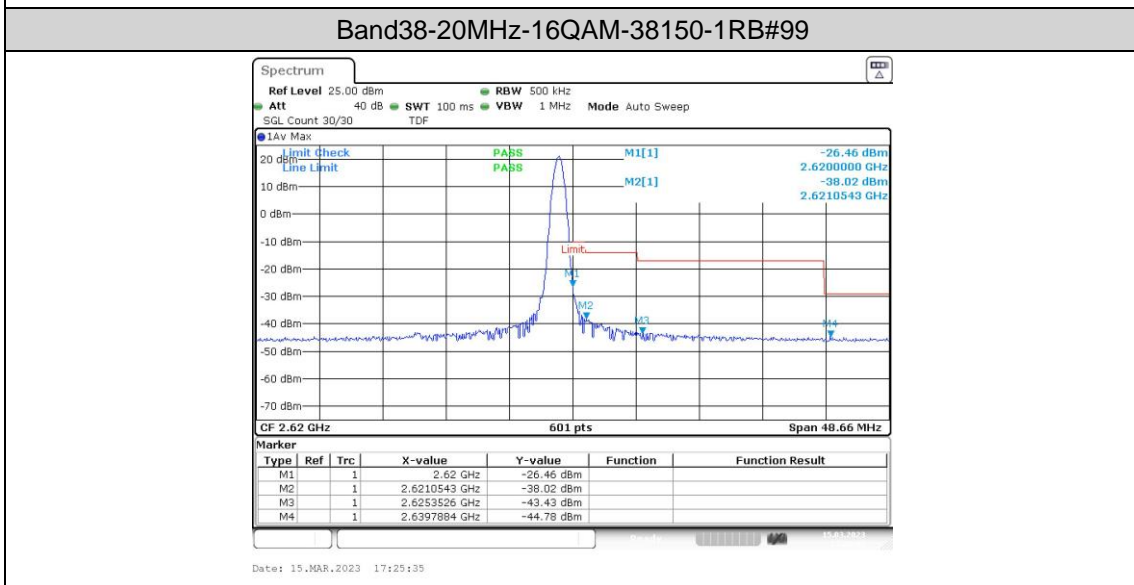

Band38-10MHz-16QAM-37800-1RB#49

Band38-10MHz-16QAM-37800-50RB#0

Band38-10MHz-16QAM-38200-1RB#0

Band38-10MHz-16QAM-38200-1RB#49

Band38-10MHz-16QAM-38200-50RB#0

Appendix E: Conducted Spurious Emission

Test Result