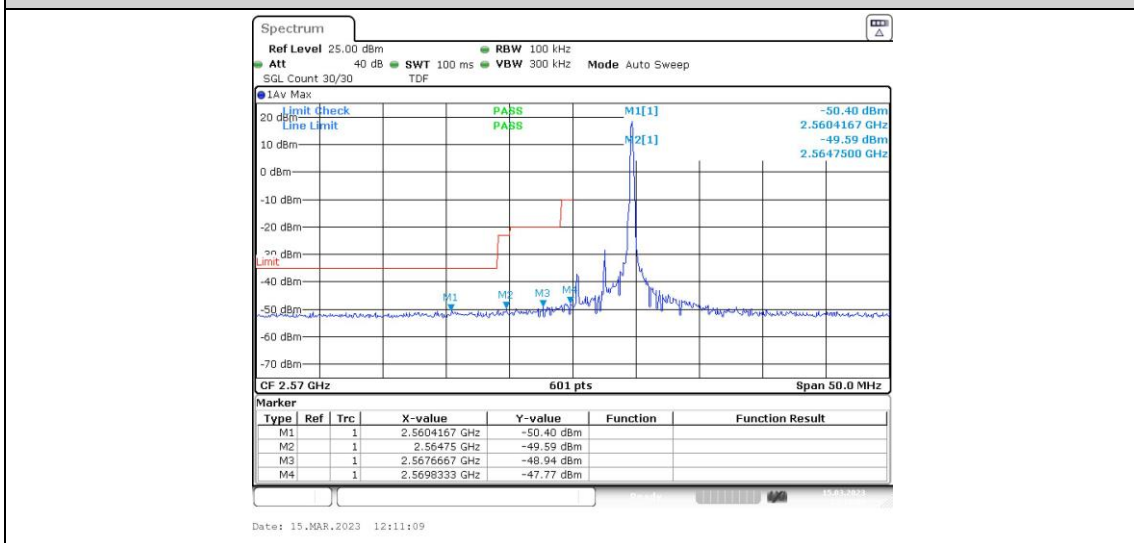

Test Graphs

Band38-5MHz-QPSK-38225-1RB#0

Band38-5MHz-QPSK-38225-1RB#24

Band38-5MHz-QPSK-38225-25RB#0

Band38-5MHz-16QAM-37775-1RB#0

Band38-5MHz-16QAM-37775-1RB#24

Band38-5MHz-16QAM-37775-25RB#0

Band38-10MHz-16QAM-37800-1RB#0