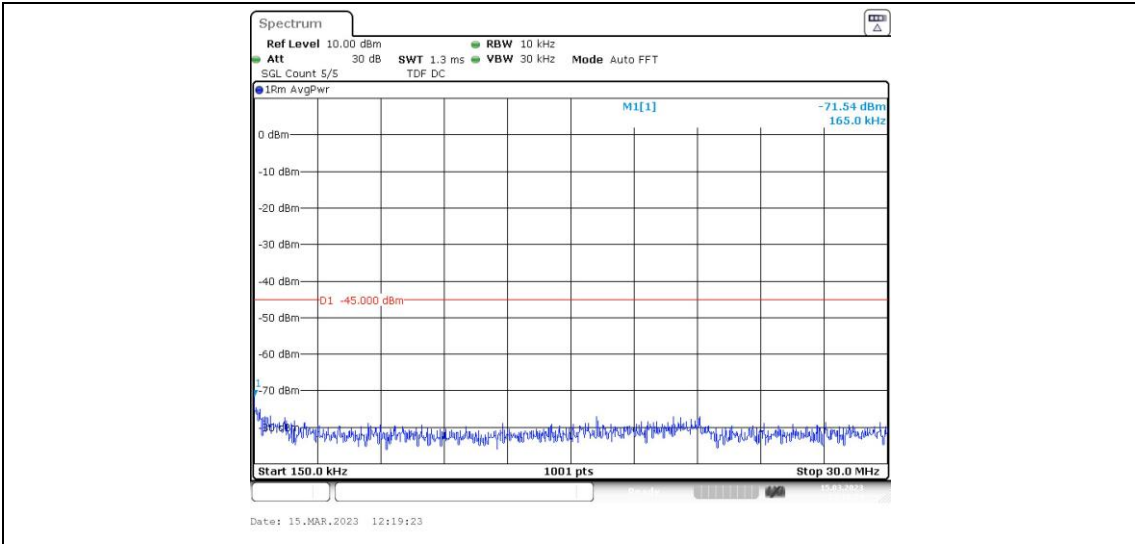

Band38-5MHz-16QAM-38000-1RB#0-Range3:30~1000MHz

Band38-5MHz-16QAM-38000-1RB#0-Range4:1000~20000MHz

Band38-5MHz-16QAM-38000-1RB#0-Range5:20000~27000MHz

Band38-5MHz-16QAM-38225-1RB#0-Range1:0.009~0.15MHz

Band38-5MHz-16QAM-38225-1RB#0-Range2:0.15~30MHz