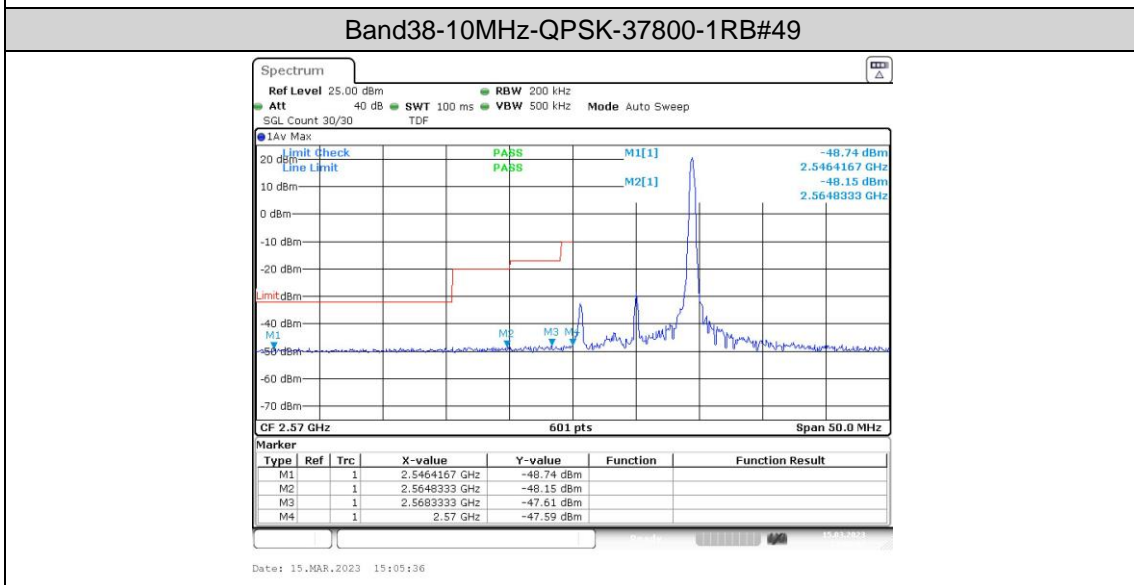

Test Graphs

Band38-5MHz-QPSK-38225-1RB#0

Band38-5MHz-QPSK-38225-1RB#24

Band38-5MHz-QPSK-38225-25RB#0

Band38-5MHz-16QAM-37775-1RB#0

Band38-5MHz-16QAM-37775-1RB#24

Band38-5MHz-16QAM-37775-25RB#0

Band38-10MHz-16QAM-37800-1RB#0