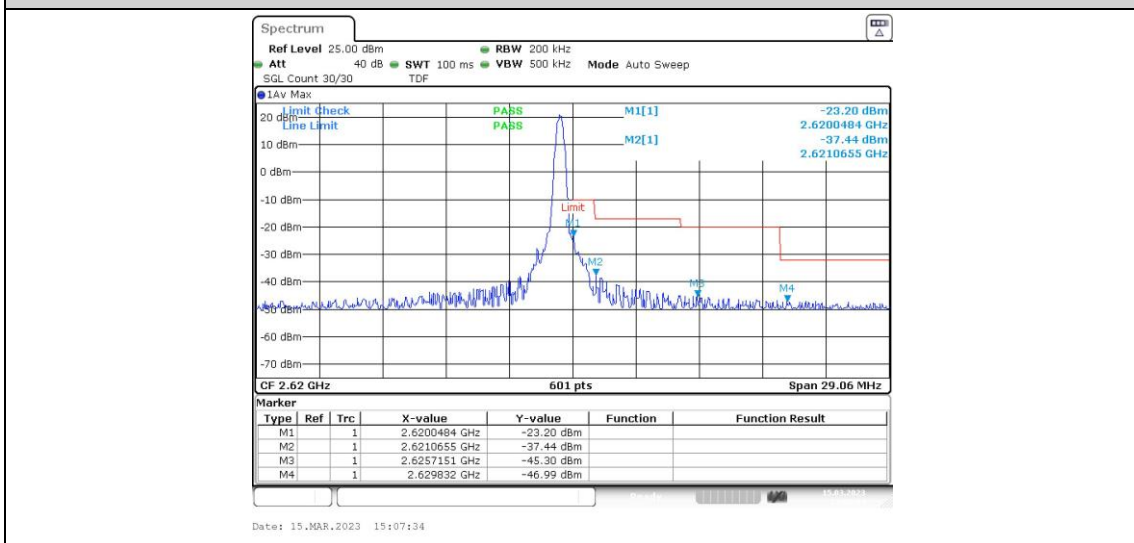

Band38-10MHz-16QAM-37800-1RB#49

Band38-10MHz-16QAM-37800-50RB#0

Band38-10MHz-16QAM-38200-1RB#0

Band38-10MHz-16QAM-38200-1RB#49

Band38-10MHz-16QAM-38200-50RB#0

Appendix E: Conducted Spurious Emission

Test Result