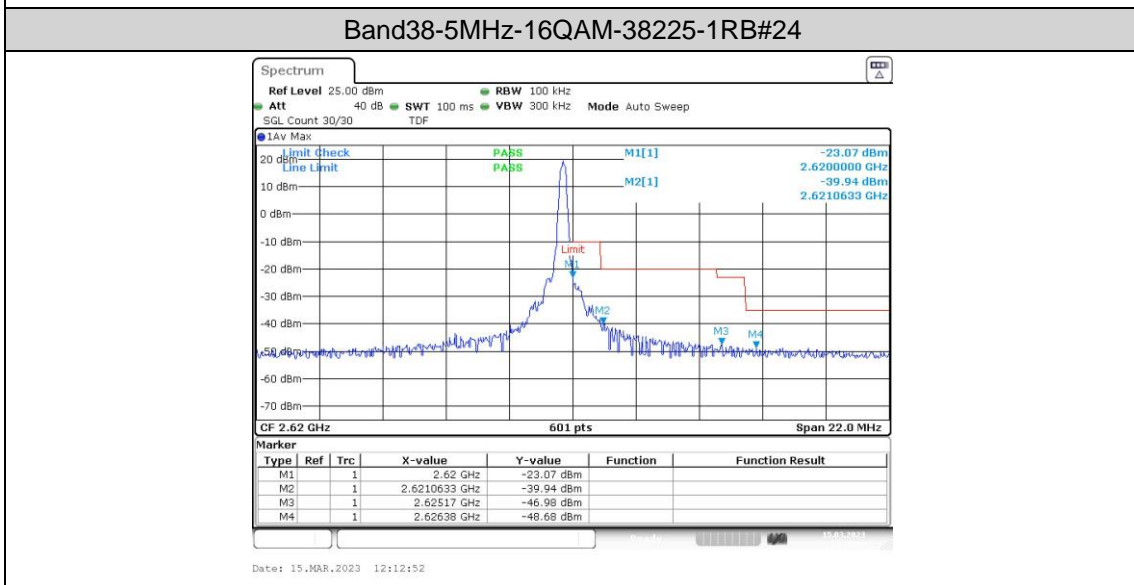

Test Graphs

Band38-5MHz-QPSK-38225-1RB#0

Band38-5MHz-QPSK-38225-1RB#24

Band38-5MHz-QPSK-38225-25RB#0

Band38-5MHz-16QAM-37775-1RB#0

Band38-5MHz-16QAM-37775-1RB#24

Band38-5MHz-16QAM-37775-25RB#0

Band38-10MHz-16QAM-37800-1RB#0