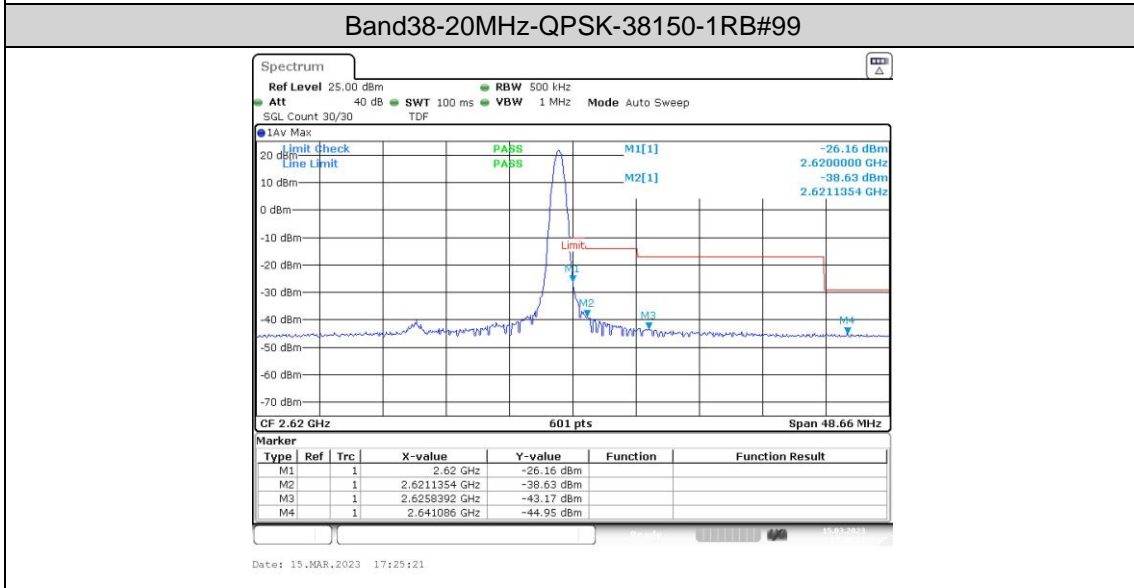

Band38-10MHz-16QAM-37800-1RB#49

Band38-10MHz-16QAM-37800-50RB#0

Band38-10MHz-16QAM-38200-1RB#0

Band38-10MHz-16QAM-38200-1RB#49

Band38-10MHz-16QAM-38200-50RB#0

Appendix E: Conducted Spurious Emission

Test Result