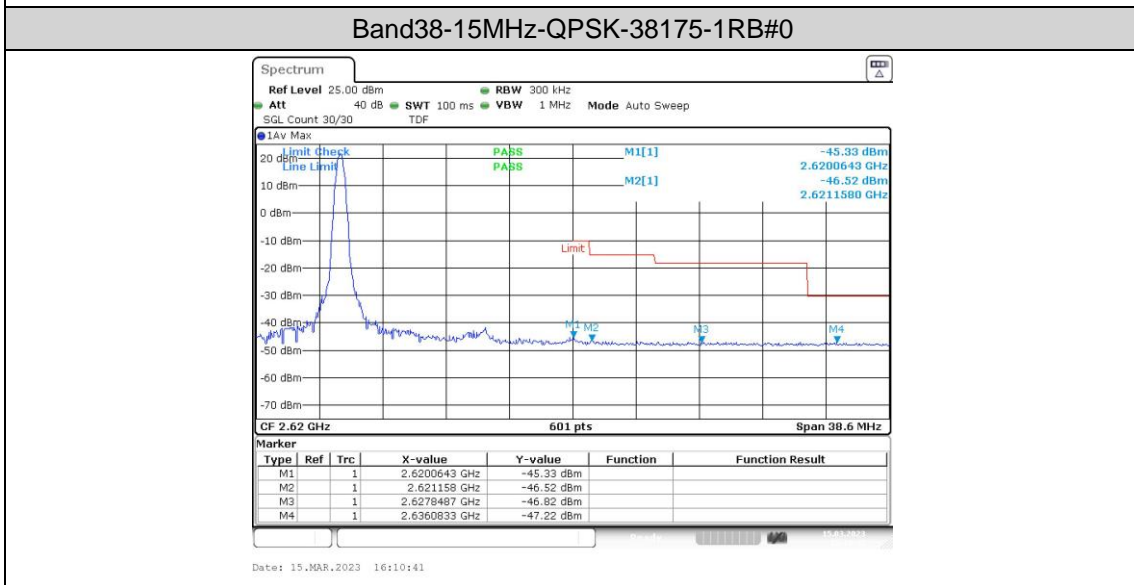

Band38-10MHz-16QAM-37800-1RB#49

Band38-10MHz-16QAM-37800-50RB#0

Band38-10MHz-16QAM-38200-1RB#0

Band38-10MHz-16QAM-38200-1RB#49

Band38-10MHz-16QAM-38200-50RB#0

Appendix E: Conducted Spurious Emission

Test Result