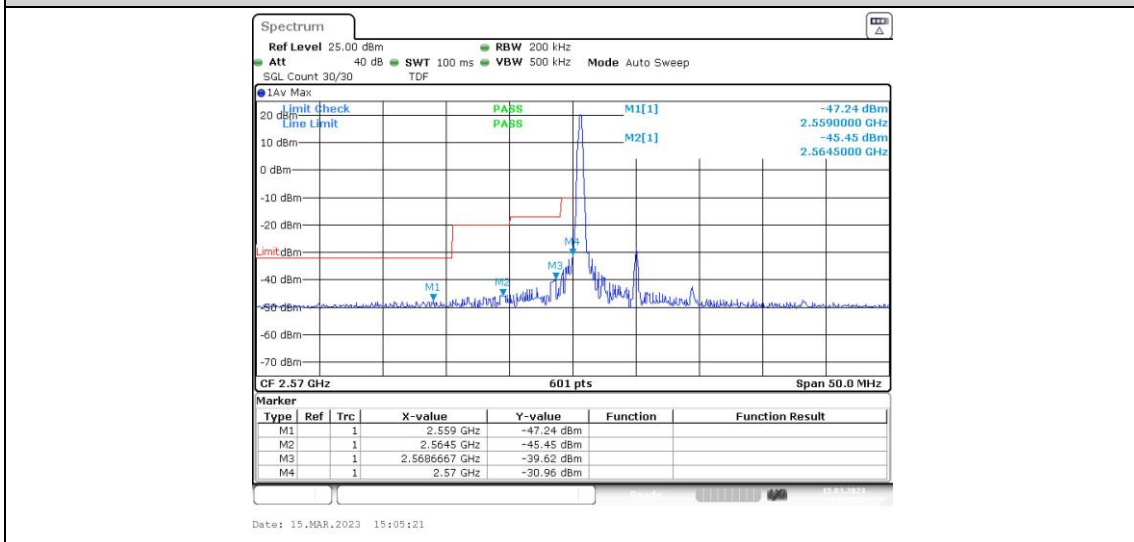

Test Graphs

Band38-5MHz-QPSK-38225-1RB#0

Band38-5MHz-QPSK-38225-1RB#24

Band38-5MHz-QPSK-38225-25RB#0

Band38-5MHz-16QAM-37775-1RB#0

Band38-5MHz-16QAM-37775-1RB#24

Band38-5MHz-16QAM-37775-25RB#0

Band38-10MHz-16QAM-37800-1RB#0