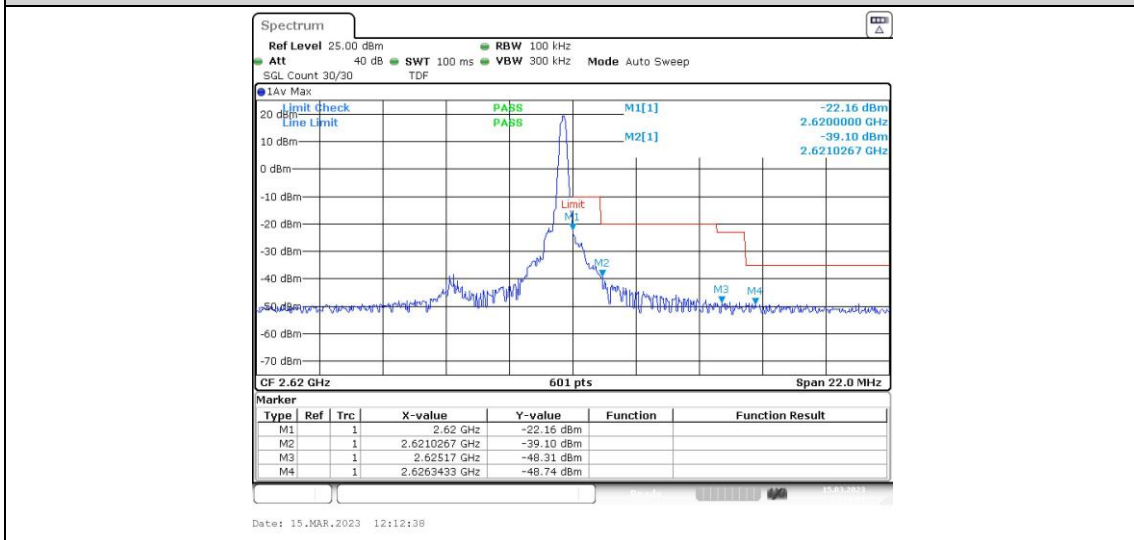

Test Graphs

Band38-5MHz-QPSK-38225-1RB#0

Band38-5MHz-QPSK-38225-1RB#24

Band38-5MHz-QPSK-38225-25RB#0

Band38-5MHz-16QAM-37775-1RB#0

Band38-5MHz-16QAM-37775-1RB#24

Band38-5MHz-16QAM-37775-25RB#0

Band38-10MHz-16QAM-37800-1RB#0