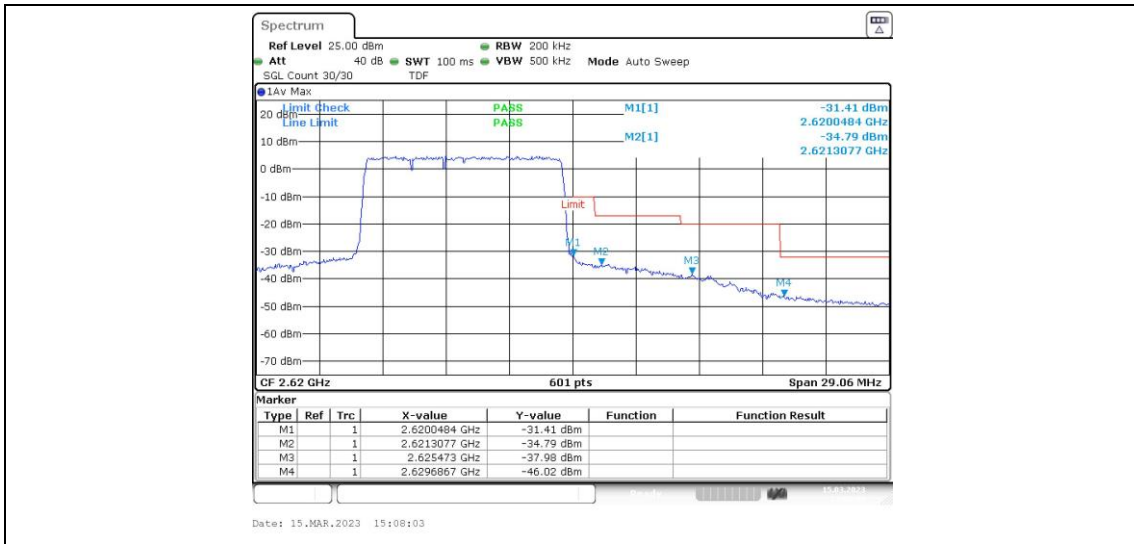

Band38-10MHz-16QAM-37800-1RB#49

Band38-10MHz-16QAM-37800-50RB#0

Band38-10MHz-16QAM-38200-1RB#0

Band38-10MHz-16QAM-38200-1RB#49

Band38-10MHz-16QAM-38200-50RB#0

Appendix E: Conducted Spurious Emission

Test Result