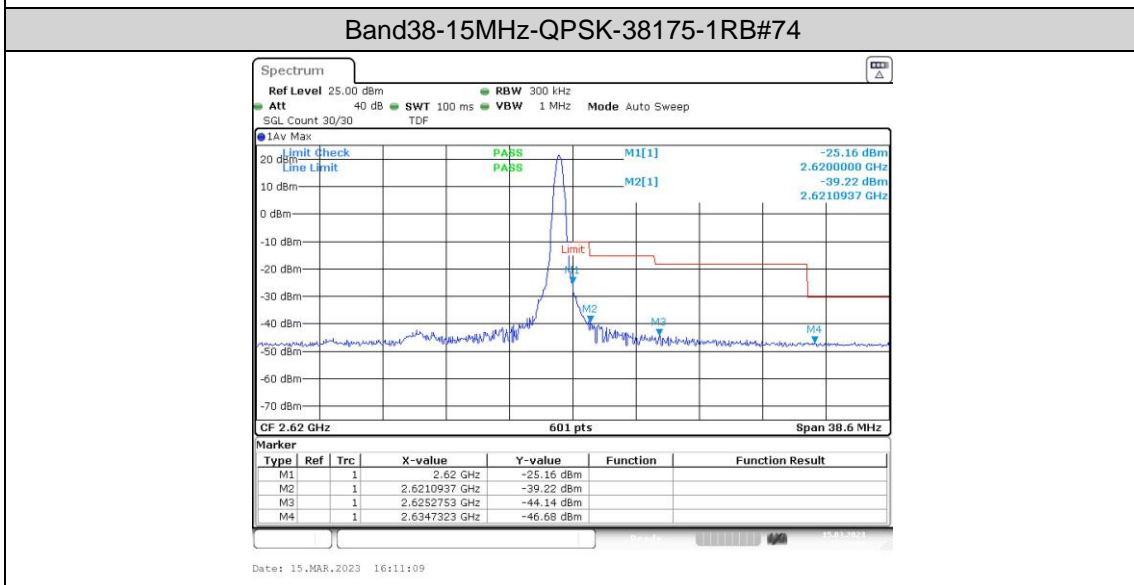

Band38-10MHz-16QAM-37800-1RB#49

Band38-10MHz-16QAM-37800-50RB#0

Band38-10MHz-16QAM-38200-1RB#0

Band38-10MHz-16QAM-38200-1RB#49

Band38-10MHz-16QAM-38200-50RB#0

Appendix E: Conducted Spurious Emission

Test Result