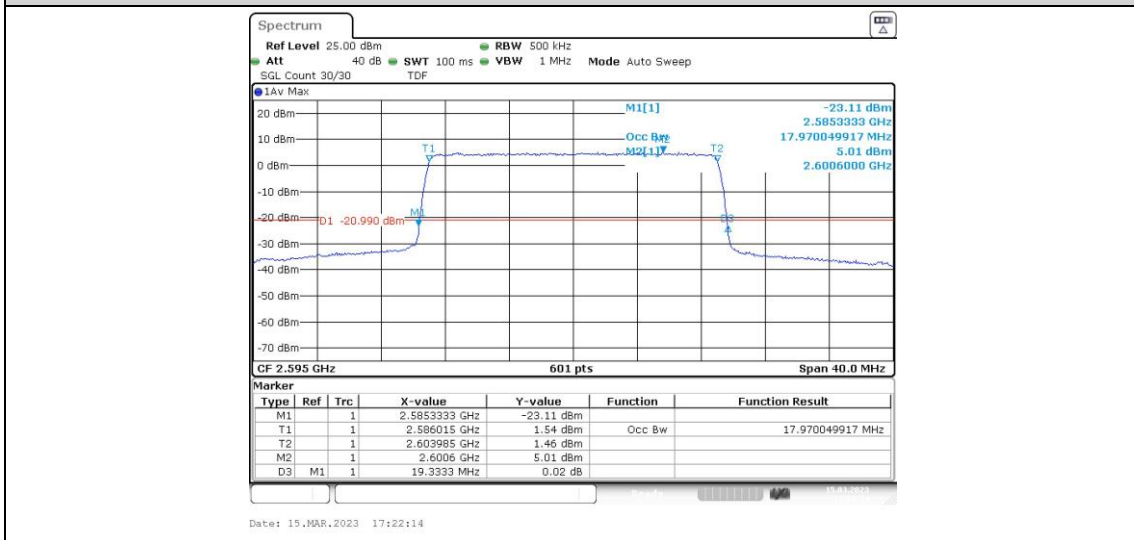

Band38-20MHz-16QAM-37850-100RB#0

Band38-20MHz-16QAM-38000-100RB#0

Band38-20MHz-16QAM-38150-100RB#0

Appendix D: Band Edge

Test Result

Band	Bandwidth	Modulation	Channel	RB Configuration	Result(dBm)	Verdict
Band3 8	5MHz	QPSK	37775	1RB#0	-48.83,-48.75,-41.89,-21.3 1	PASS
Band3 8	5MHz	QPSK	37775	1RB#24	-50.16,-50.52,-48.84,-48.1 4	PASS
Band3 8	5MHz	QPSK	37775	25RB#0	-48.09,-47.00,-34.62,-28.8 1	PASS
Band3 8	5MHz	QPSK	38225	1RB#0	-47.47,-48.32,-49.68,-50.1 3	PASS
Band3 8	5MHz	QPSK	38225	1RB#24	-22.16,-39.10,-48.31,-48.7 4	PASS
Band3 8	5MHz	QPSK	38225	25RB#0	-28.18,-34.13,-46.04,-48.0 8	PASS
Band3 8	5MHz	16QAM	37775	1RB#0	-49.16,-48.92,-40.03,-23.6 4	PASS
Band3 8	5MHz	16QAM	37775	1RB#24	-50.40,-49.59,-48.94,-47.7 7	PASS
Band3 8	5MHz	16QAM	37775	25RB#0	-48.10,-45.91,-33.74,-28.5 9	PASS
Band3 8	5MHz	16QAM	38225	1RB#0	-47.63,-47.98,-49.41,-49.8 3	PASS
Band3 8	5MHz	16QAM	38225	1RB#24	-23.07,-39.94,-46.98,-48.6 8	PASS
Band3 8	5MHz	16QAM	38225	25RB#0	-29.05,-34.42,-45.80,-47.2 2	PASS
Band3 8	10MHz	QPSK	37800	1RB#0	-47.85,-46.01,-38.89,-30.9 9	PASS
Band3 8	10MHz	QPSK	37800	1RB#49	-48.74,-48.15,-47.61,-47.5 9	PASS
Band3 8	10MHz	QPSK	37800	50RB#0	-45.92,-36.93,-33.72,-30.4 9	PASS
Band3 8	10MHz	QPSK	38200	1RB#0	-46.90,-47.54,-48.27,-48.4 5	PASS
Band3 8	10MHz	QPSK	38200	1RB#49	-24.42,-39.26,-45.80,-47.7 3	PASS