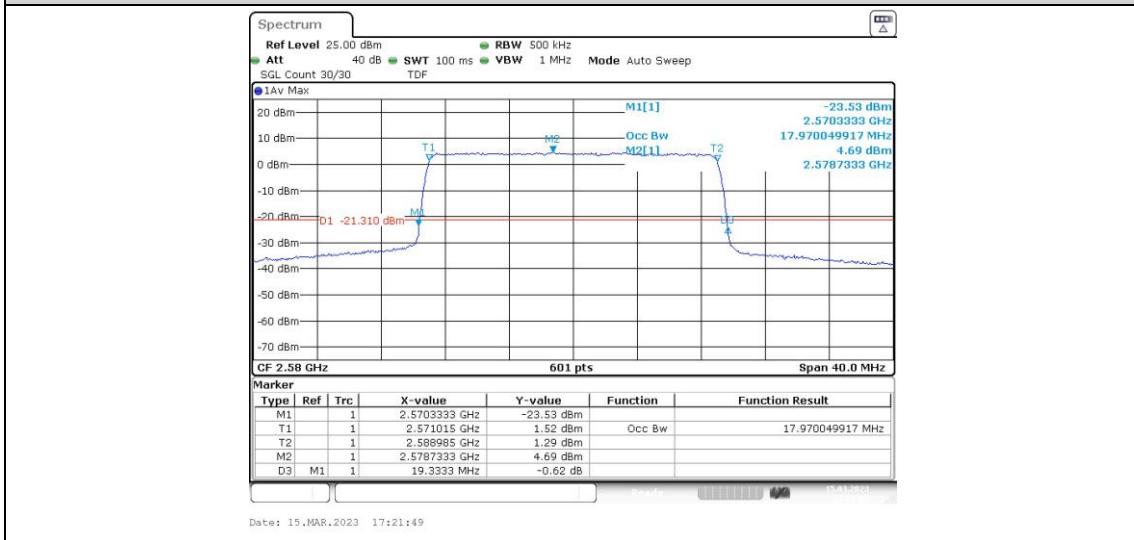

Band38-20MHz-16QAM-37850-100RB#0

Band38-20MHz-16QAM-38000-100RB#0

Band38-20MHz-16QAM-38150-100RB#0

Appendix D: Band Edge

Test Result

Band	Bandwidth	Modulation	Channel	RB Configuration	Result(dBm)	Verdict
Band3 8	5MHz	QPSK	37775	1RB#0	-48.83,-48.75,-41.89,-21.3 1	PASS
Band3 8	5MHz	QPSK	37775	1RB#24	-50.16,-50.52,-48.84,-48.1 4	PASS
Band3 8	5MHz	QPSK	37775	25RB#0	-48.09,-47.00,-34.62,-28.8 1	PASS
Band3 8	5MHz	QPSK	38225	1RB#0	-47.47,-48.32,-49.68,-50.1 3	PASS
Band3 8	5MHz	QPSK	38225	1RB#24	-22.16,-39.10,-48.31,-48.7 4	PASS
Band3 8	5MHz	QPSK	38225	25RB#0	-28.18,-34.13,-46.04,-48.0 8	PASS
Band3 8	5MHz	16QAM	37775	1RB#0	-49.16,-48.92,-40.03,-23.6 4	PASS
Band3 8	5MHz	16QAM	37775	1RB#24	-50.40,-49.59,-48.94,-47.7 7	PASS
Band3 8	5MHz	16QAM	37775	25RB#0	-48.10,-45.91,-33.74,-28.5 9	PASS
Band3 8	5MHz	16QAM	38225	1RB#0	-47.63,-47.98,-49.41,-49.8 3	PASS
Band3 8	5MHz	16QAM	38225	1RB#24	-23.07,-39.94,-46.98,-48.6 8	PASS
Band3 8	5MHz	16QAM	38225	25RB#0	-29.05,-34.42,-45.80,-47.2 2	PASS
Band3 8	10MHz	QPSK	37800	1RB#0	-47.85,-46.01,-38.89,-30.9 9	PASS
Band3 8	10MHz	QPSK	37800	1RB#49	-48.74,-48.15,-47.61,-47.5 9	PASS
Band3 8	10MHz	QPSK	37800	50RB#0	-45.92,-36.93,-33.72,-30.4 9	PASS
Band3 8	10MHz	QPSK	38200	1RB#0	-46.90,-47.54,-48.27,-48.4 5	PASS
Band3 8	10MHz	QPSK	38200	1RB#49	-24.42,-39.26,-45.80,-47.7 3	PASS