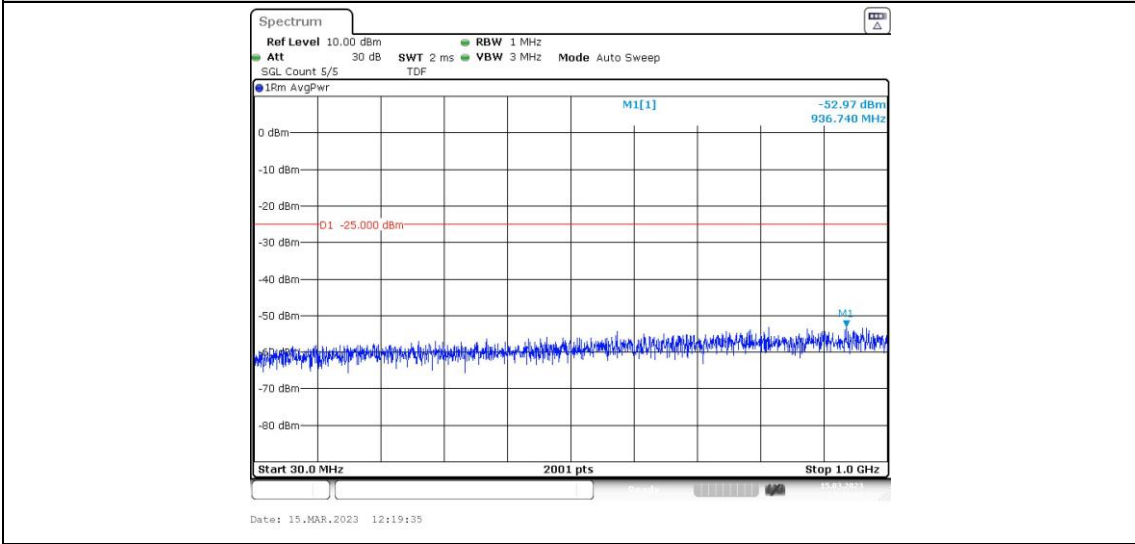

Band38-5MHz-16QAM-38225-1RB#0-Range3:30~1000MHz