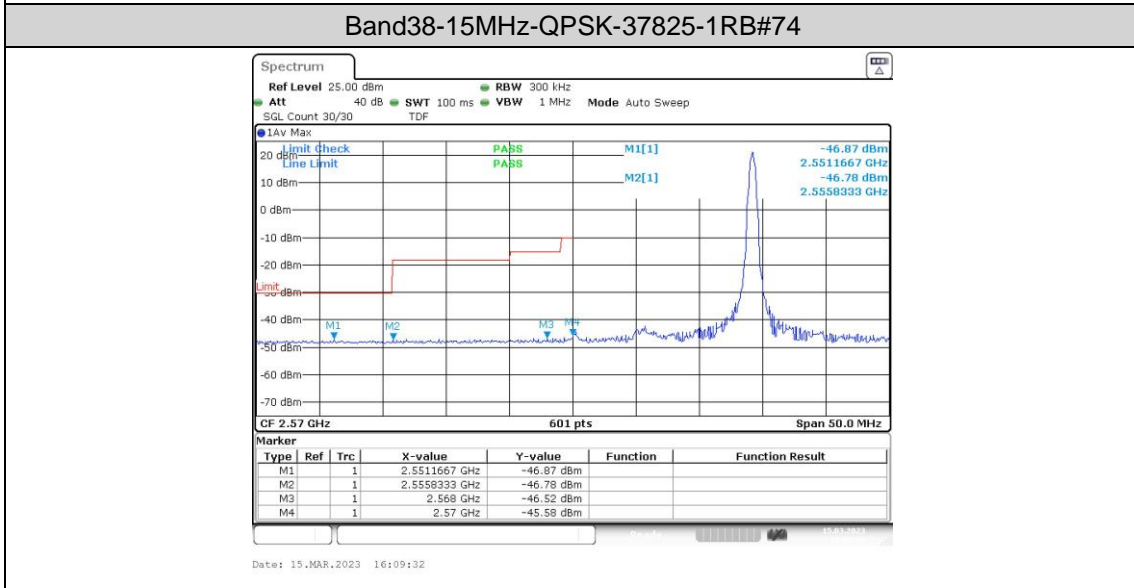

Band38-10MHz-16QAM-37800-1RB#49

Band38-10MHz-16QAM-37800-50RB#0

Band38-10MHz-16QAM-38200-1RB#0

Band38-10MHz-16QAM-38200-1RB#49

Band38-10MHz-16QAM-38200-50RB#0

Appendix E: Conducted Spurious Emission

Test Result