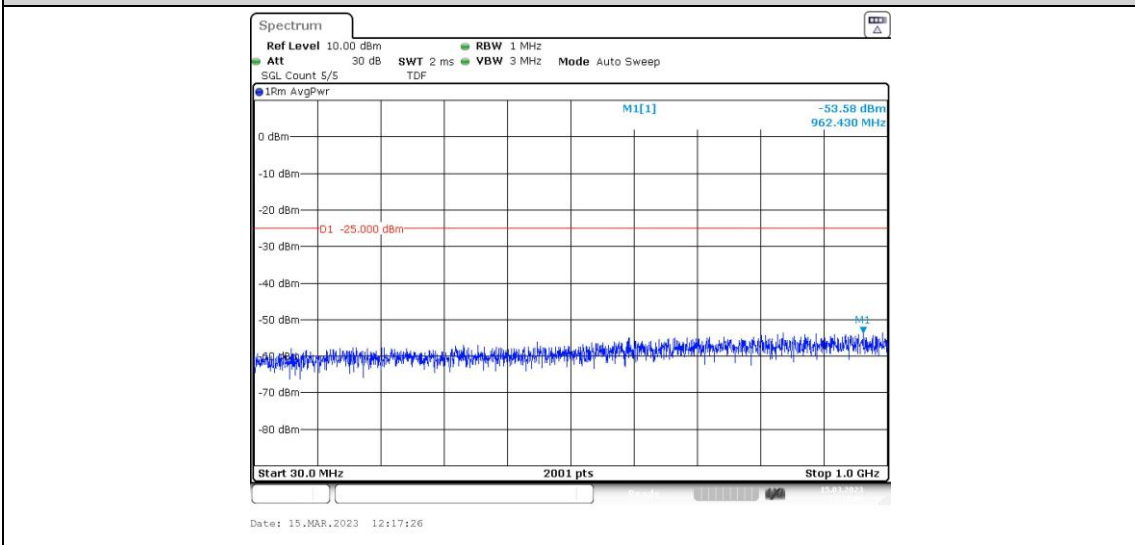

Band38-5MHz-16QAM-38000-1RB#0-Range3:30~1000MHz