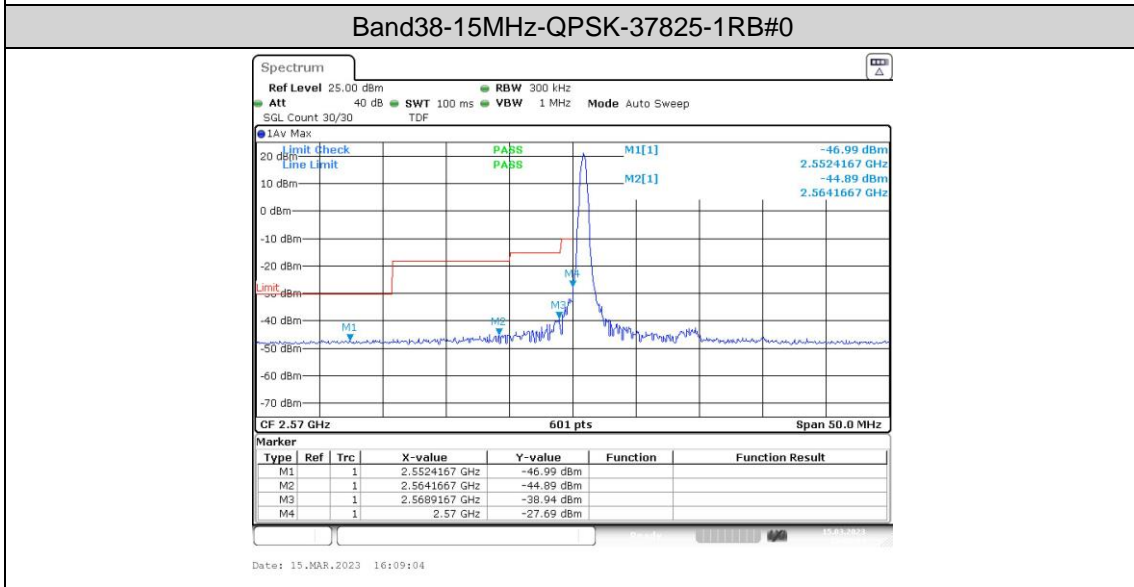

Band38-10MHz-16QAM-37800-1RB#49

Band38-10MHz-16QAM-37800-50RB#0

Band38-10MHz-16QAM-38200-1RB#0

Band38-10MHz-16QAM-38200-1RB#49

Band38-10MHz-16QAM-38200-50RB#0

Appendix E: Conducted Spurious Emission

Test Result