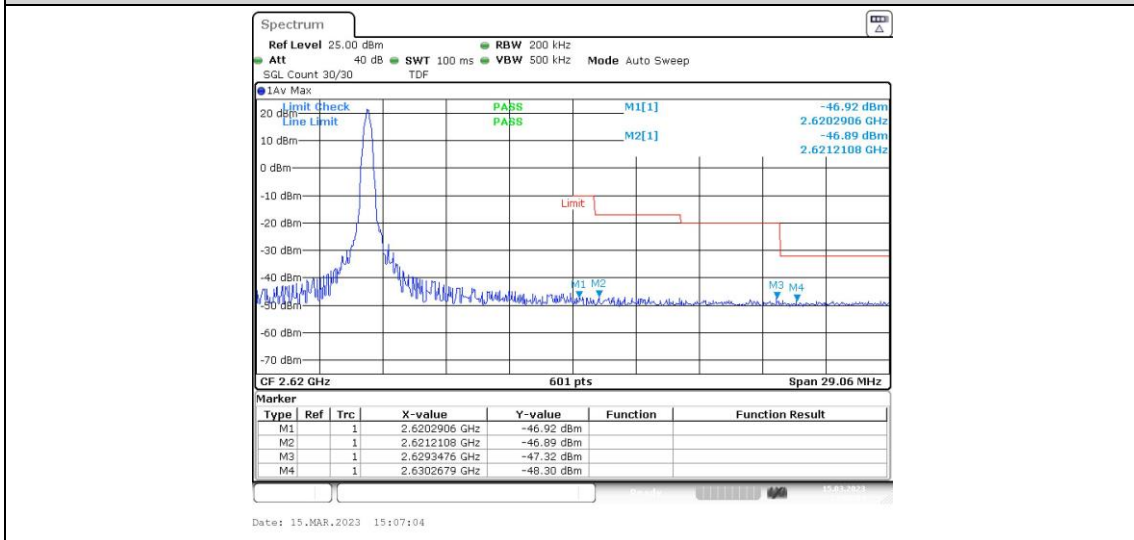

Band38-10MHz-16QAM-38200-1RB#0