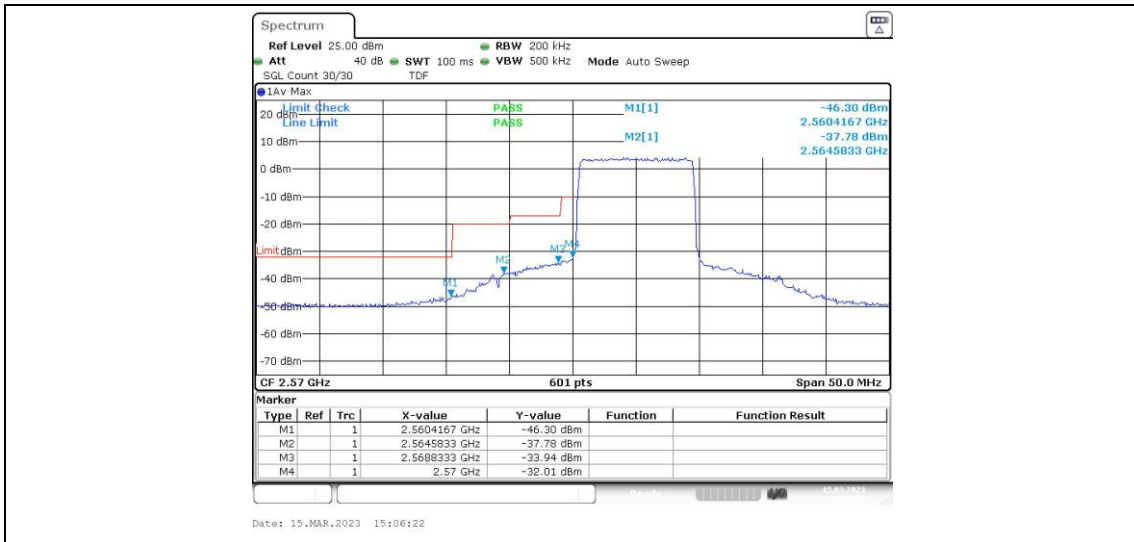

Band38-10MHz-16QAM-37800-50RB#0