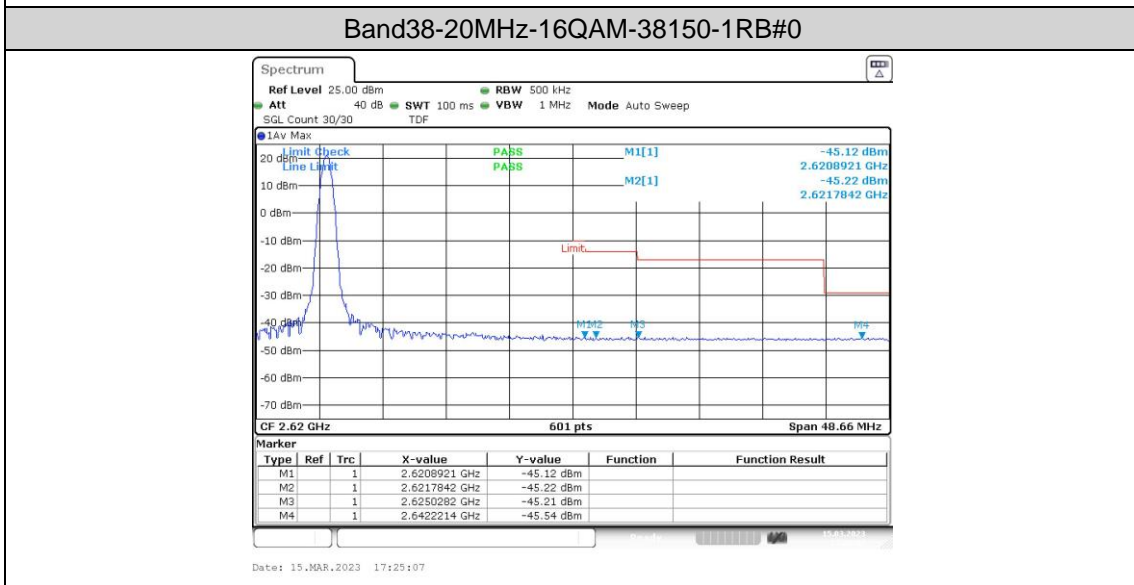

Band38-10MHz-16QAM-37800-1RB#49

Band38-10MHz-16QAM-37800-50RB#0

Band38-10MHz-16QAM-38200-1RB#0

Band38-10MHz-16QAM-38200-1RB#49

Band38-10MHz-16QAM-38200-50RB#0

Appendix E: Conducted Spurious Emission

Test Result