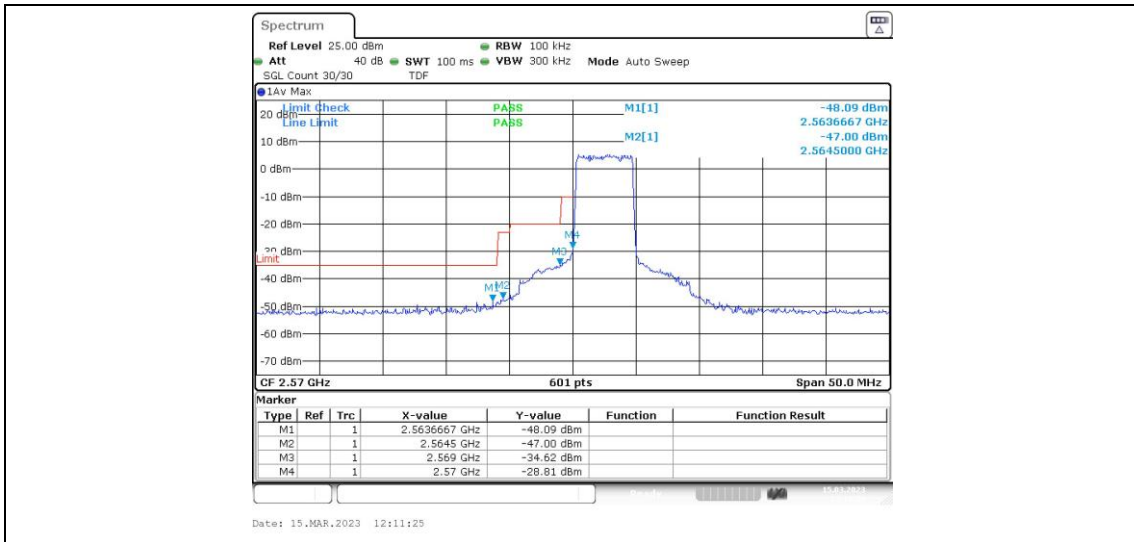

Band38-5MHz-QPSK-38225-1RB#0

Band38-5MHz-QPSK-38225-1RB#24

Band38-5MHz-QPSK-38225-25RB#0