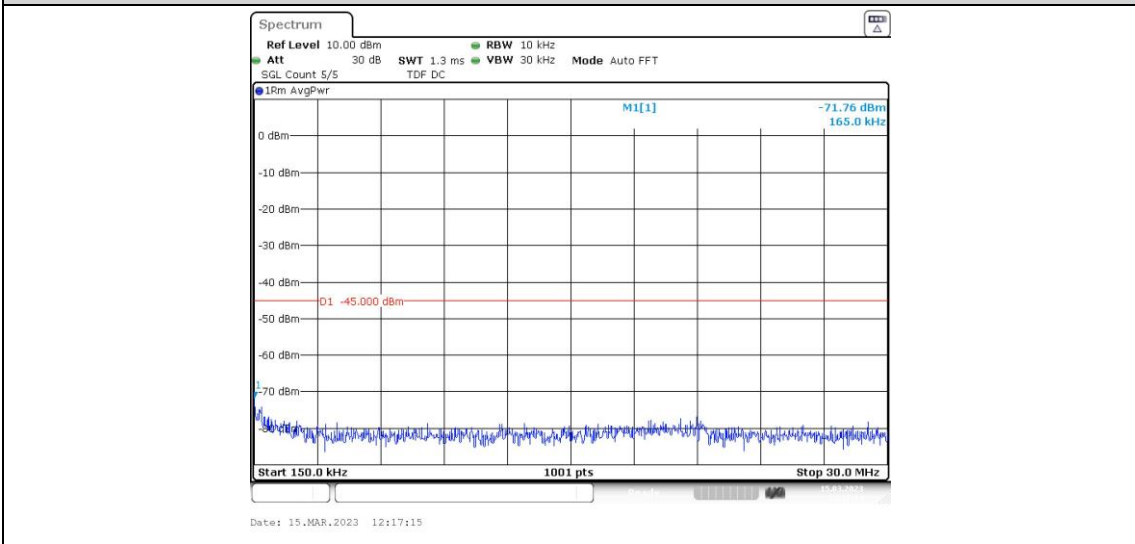

Band38-5MHz-16QAM-37775-1RB#0-Range3:30~1000MHz

Band38-5MHz-16QAM-37775-1RB#0-Range4:1000~20000MHz

Band38-5MHz-16QAM-37775-1RB#0-Range5:20000~27000MHz

Band38-5MHz-16QAM-38000-1RB#0-Range1:0.009~0.15MHz

Band38-5MHz-16QAM-38000-1RB#0-Range2:0.15~30MHz