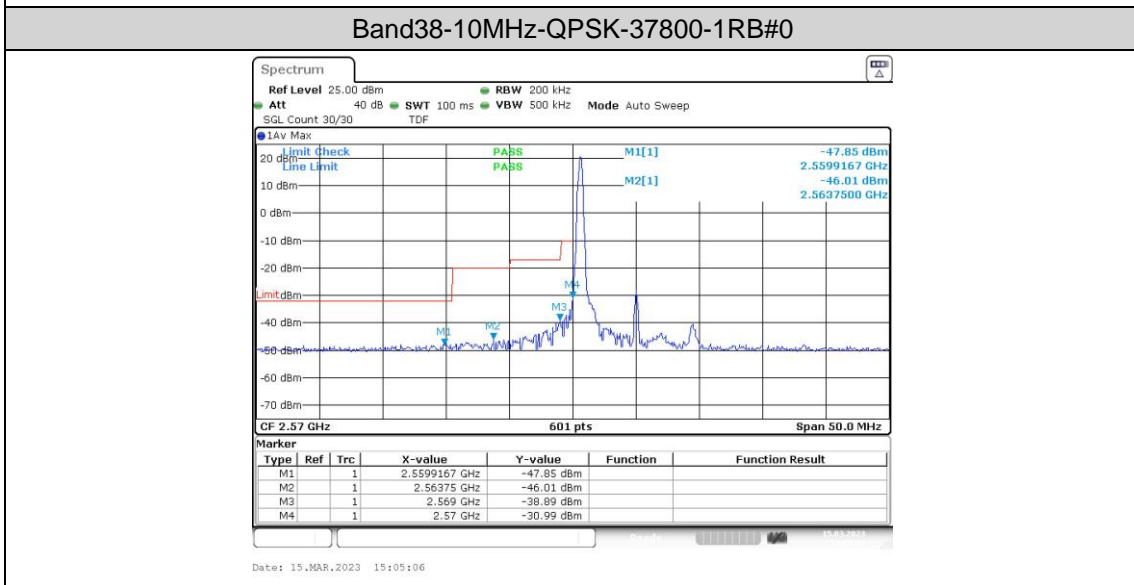

Test Graphs

Band38-5MHz-QPSK-38225-1RB#0

Band38-5MHz-QPSK-38225-1RB#24

Band38-5MHz-QPSK-38225-25RB#0

Band38-5MHz-16QAM-37775-1RB#0

Band38-5MHz-16QAM-37775-1RB#24

Band38-5MHz-16QAM-37775-25RB#0

Band38-10MHz-16QAM-37800-1RB#0