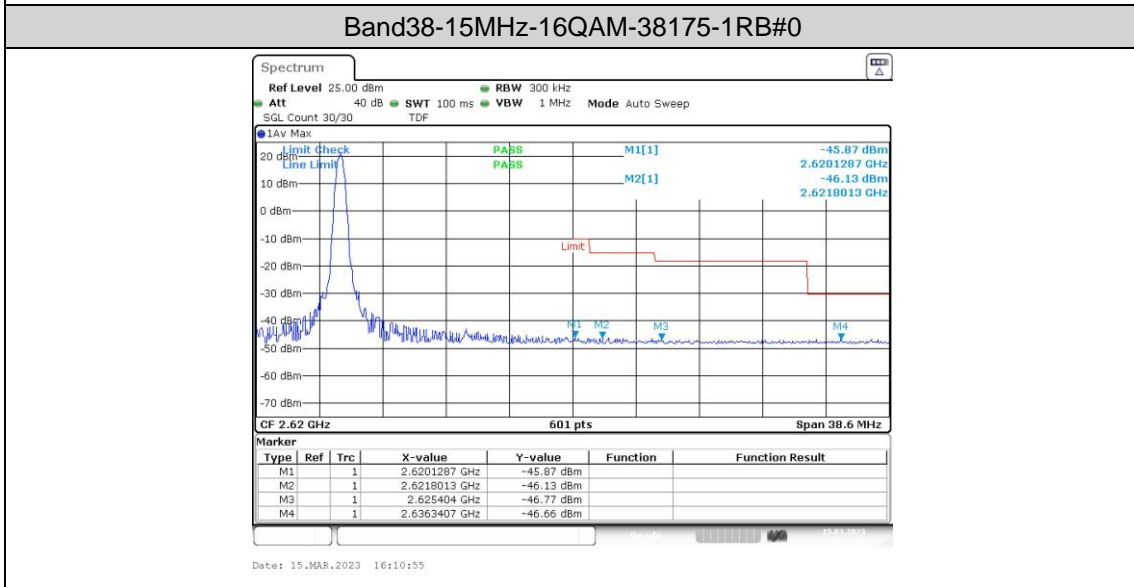

Band38-10MHz-16QAM-37800-1RB#49

Band38-10MHz-16QAM-37800-50RB#0

Band38-10MHz-16QAM-38200-1RB#0

Band38-10MHz-16QAM-38200-1RB#49

Band38-10MHz-16QAM-38200-50RB#0

Appendix E: Conducted Spurious Emission

Test Result