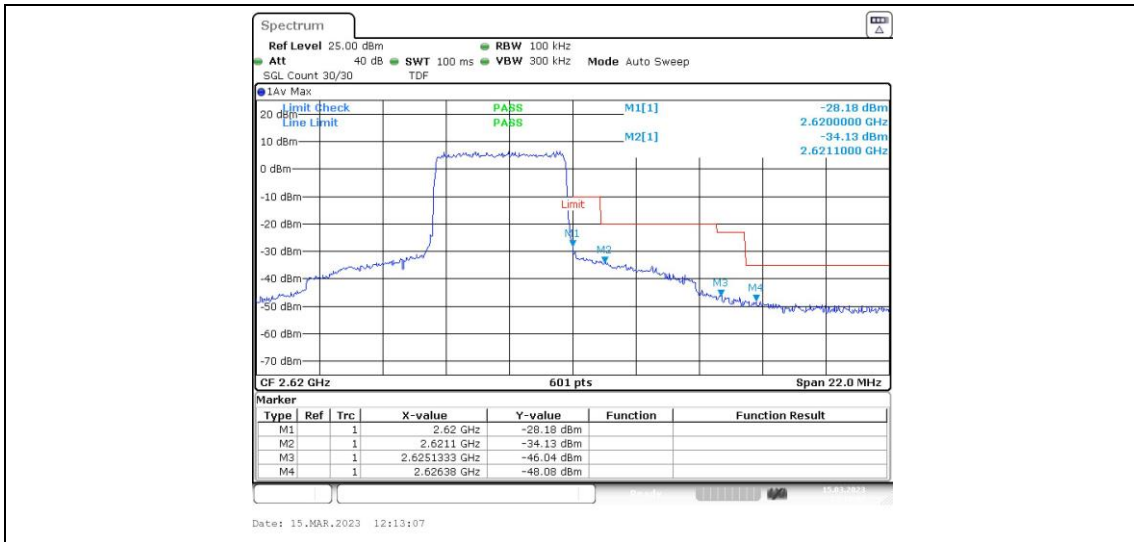

Test Graphs

Band38-5MHz-QPSK-38225-1RB#0

Band38-5MHz-QPSK-38225-1RB#24

Band38-5MHz-QPSK-38225-25RB#0

Band38-5MHz-16QAM-37775-1RB#0

Band38-5MHz-16QAM-37775-1RB#24

Band38-5MHz-16QAM-37775-25RB#0

Band38-10MHz-16QAM-37800-1RB#0