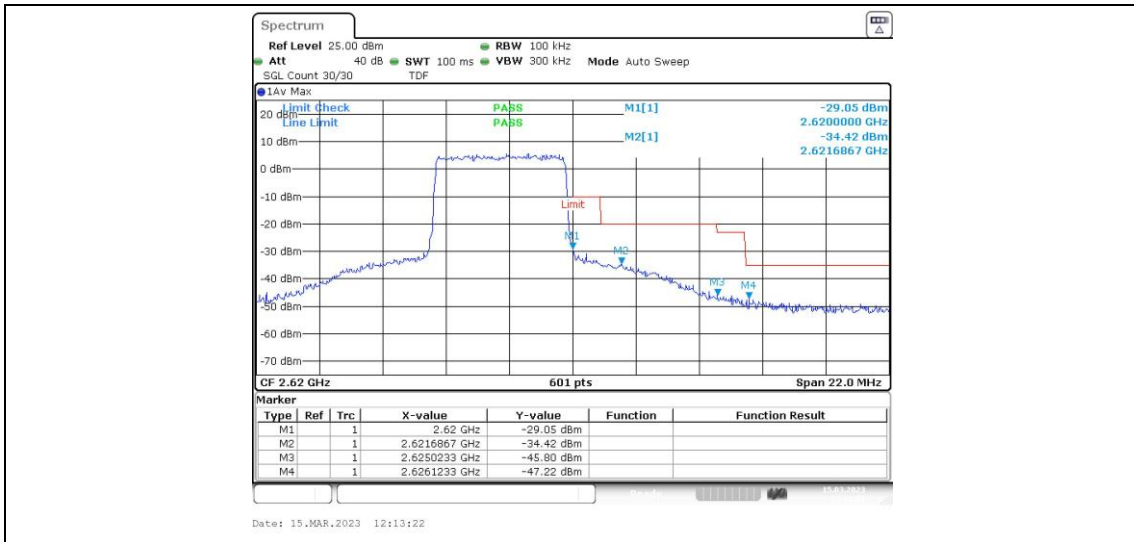

Test Graphs

Band38-5MHz-QPSK-38225-1RB#0

Band38-5MHz-QPSK-38225-1RB#24

Band38-5MHz-QPSK-38225-25RB#0

Band38-5MHz-16QAM-37775-1RB#0

Band38-5MHz-16QAM-37775-1RB#24

Band38-5MHz-16QAM-37775-25RB#0

Band38-10MHz-16QAM-37800-1RB#0