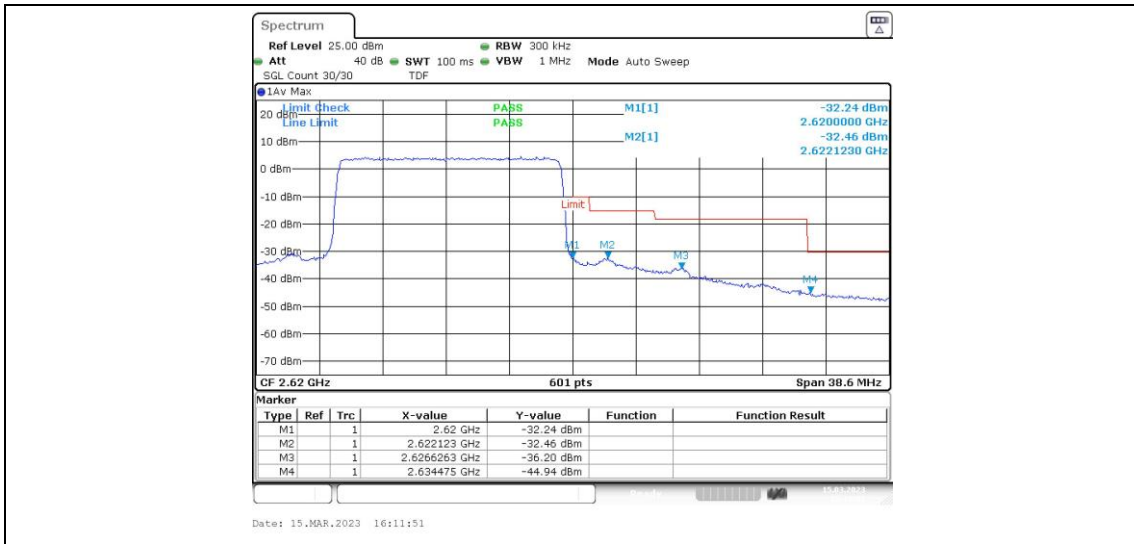

Band38-10MHz-16QAM-37800-1RB#49

Band38-10MHz-16QAM-37800-50RB#0

Band38-10MHz-16QAM-38200-1RB#0

Band38-10MHz-16QAM-38200-1RB#49

Band38-10MHz-16QAM-38200-50RB#0

Appendix E: Conducted Spurious Emission

Test Result