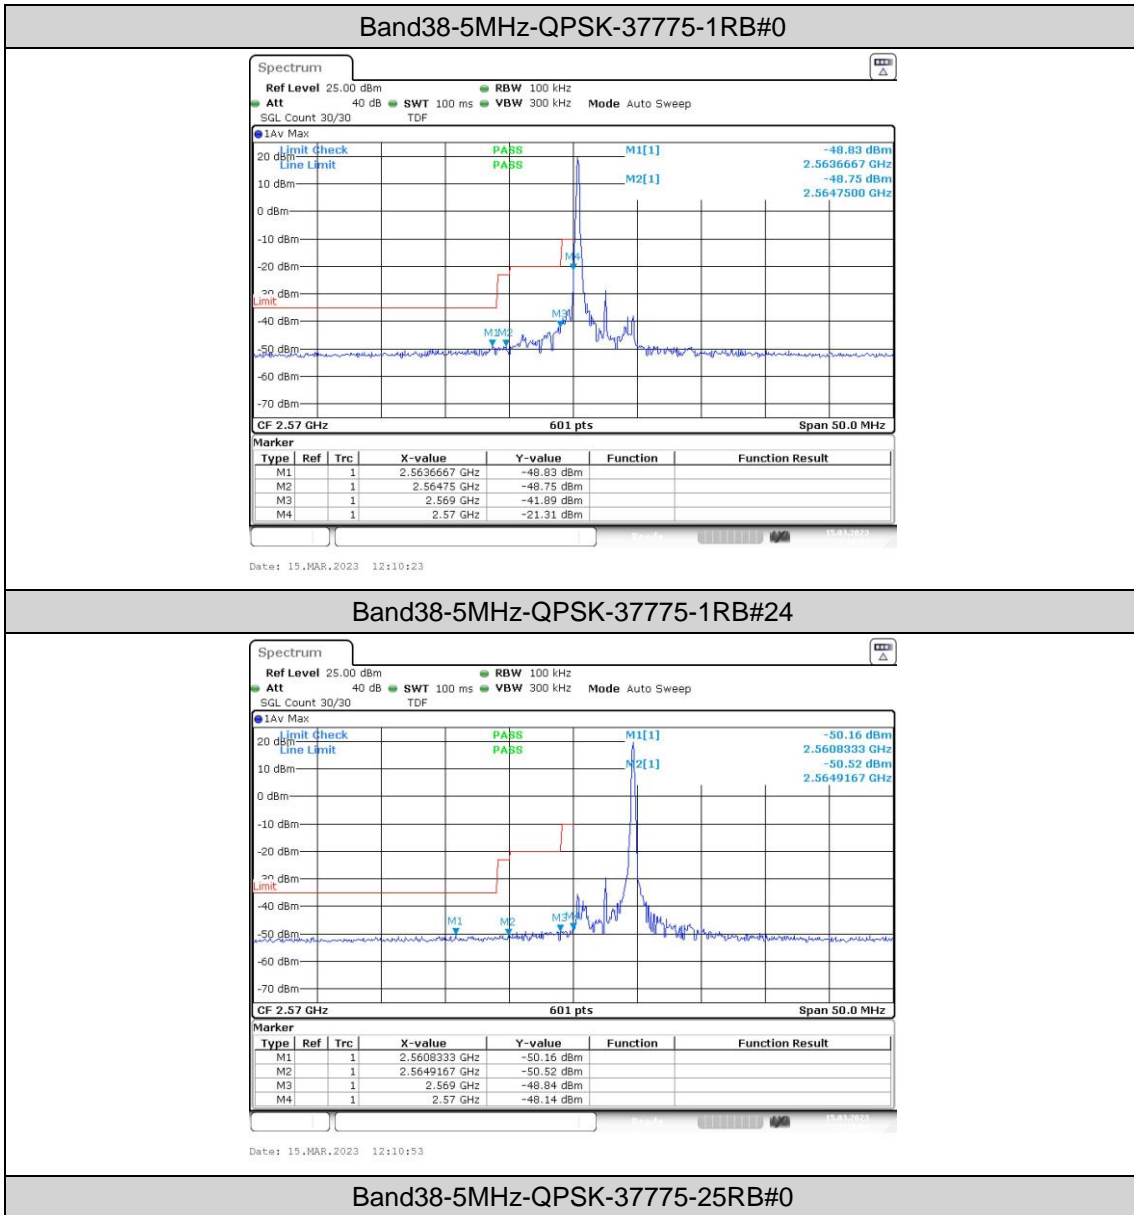

Test Graphs