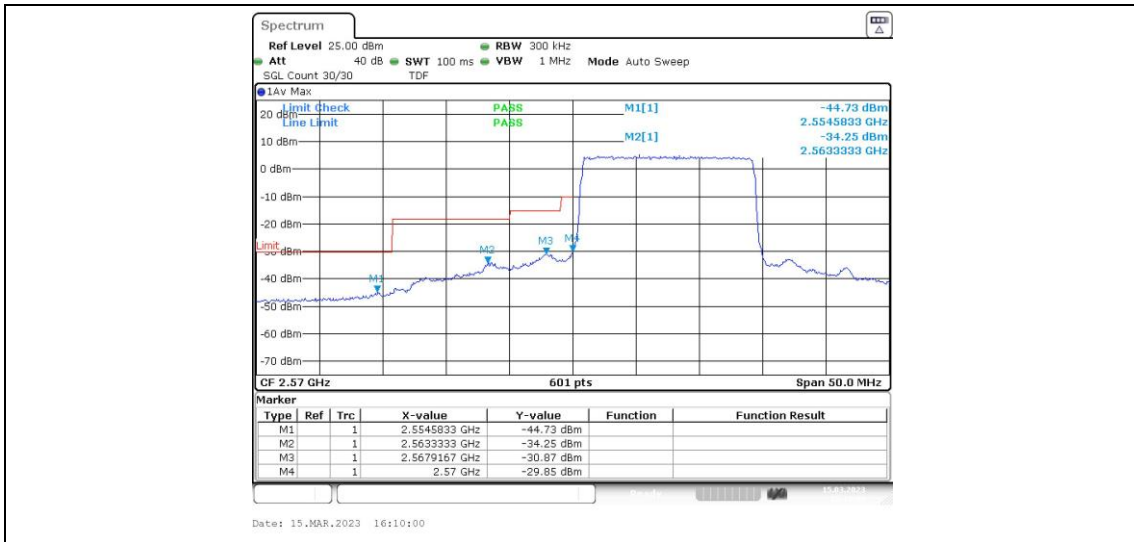

Band38-10MHz-16QAM-37800-1RB#49

Band38-10MHz-16QAM-37800-50RB#0

Band38-10MHz-16QAM-38200-1RB#0

Band38-10MHz-16QAM-38200-1RB#49

Band38-10MHz-16QAM-38200-50RB#0

Appendix E: Conducted Spurious Emission

Test Result