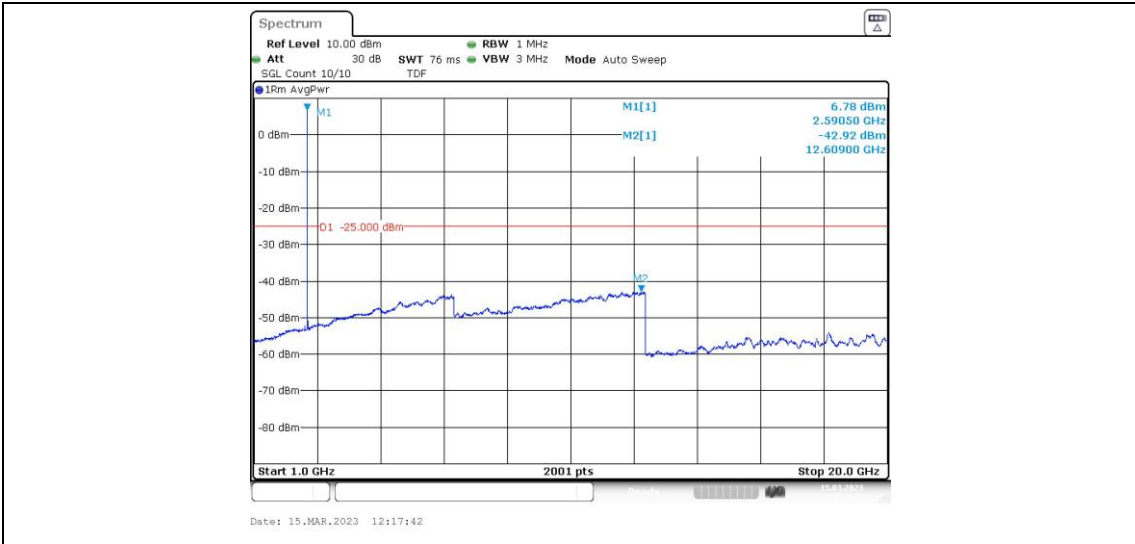

Band38-5MHz-16QAM-37775-1RB#0-Range3:30~1000MHz

Band38-5MHz-16QAM-37775-1RB#0-Range4:1000~20000MHz

Band38-5MHz-16QAM-37775-1RB#0-Range5:20000~27000MHz

Band38-5MHz-16QAM-38000-1RB#0-Range1:0.009~0.15MHz

Band38-5MHz-16QAM-38000-1RB#0-Range2:0.15~30MHz

Band38-5MHz-16QAM-38000-1RB#0-Range3:30~1000MHz

Band38-5MHz-16QAM-38000-1RB#0-Range4:1000~20000MHz

Band38-5MHz-16QAM-38000-1RB#0-Range5:20000~27000MHz

Band38-5MHz-16QAM-38225-1RB#0-Range1:0.009~0.15MHz

Band38-5MHz-16QAM-38225-1RB#0-Range2:0.15~30MHz