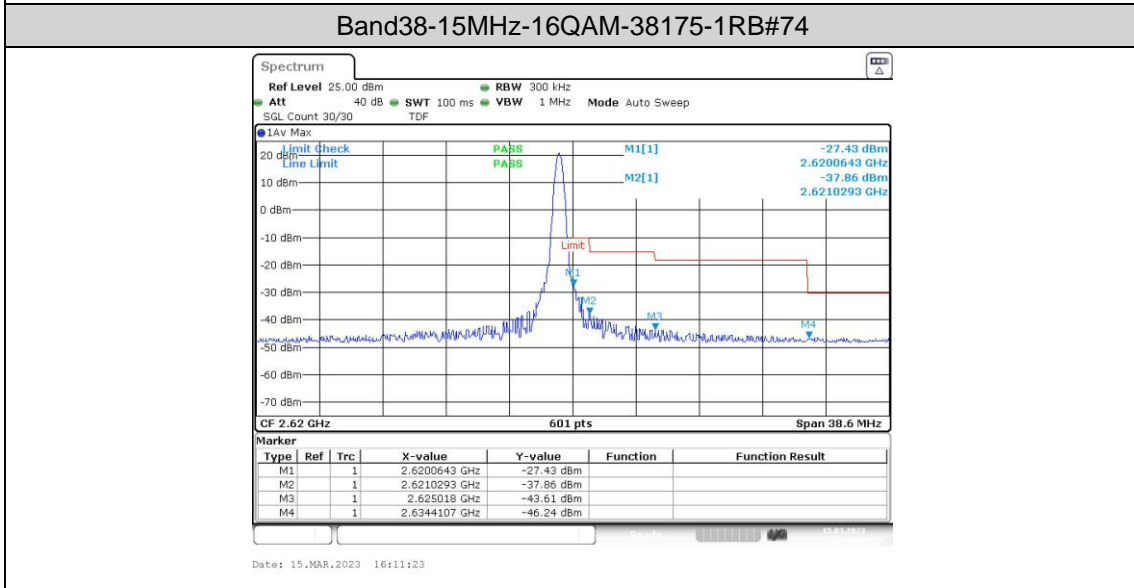

Band38-10MHz-16QAM-37800-1RB#49

Band38-10MHz-16QAM-37800-50RB#0

Band38-10MHz-16QAM-38200-1RB#0

Band38-10MHz-16QAM-38200-1RB#49

Band38-10MHz-16QAM-38200-50RB#0

Appendix E: Conducted Spurious Emission

Test Result