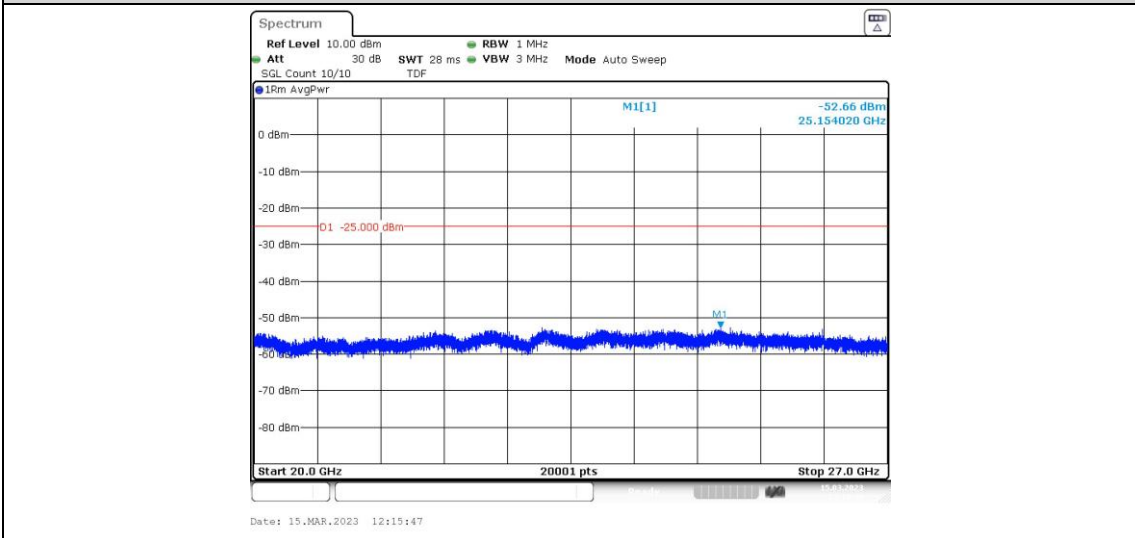

Band38-5MHz-16QAM-37775-1RB#0-Range5:20000~27000MHz

Band38-5MHz-16QAM-38000-1RB#0-Range1:0.009~0.15MHz