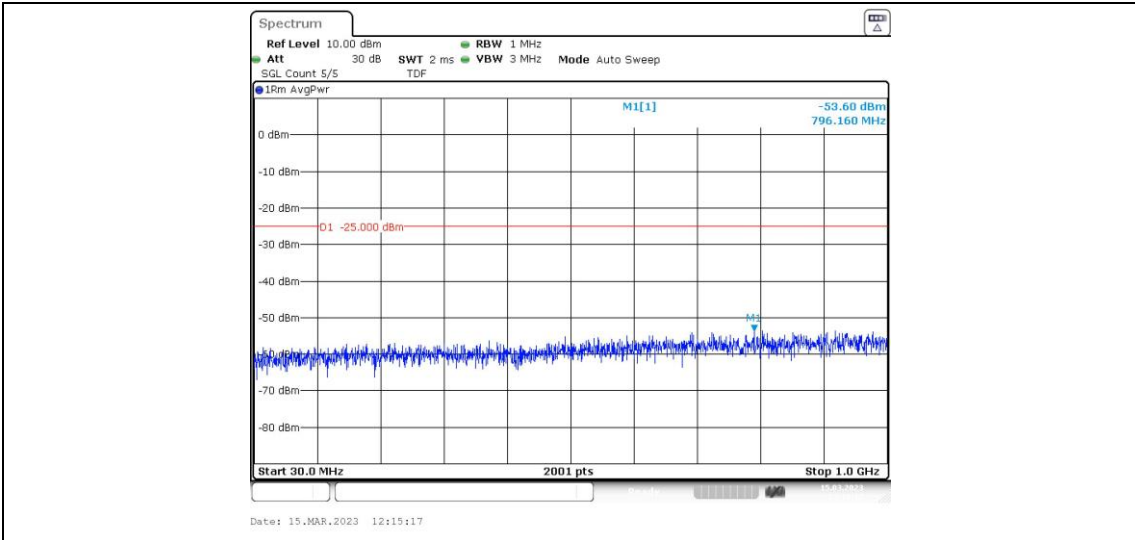

Band38-5MHz-16QAM-37775-1RB#0-Range3:30~1000MHz