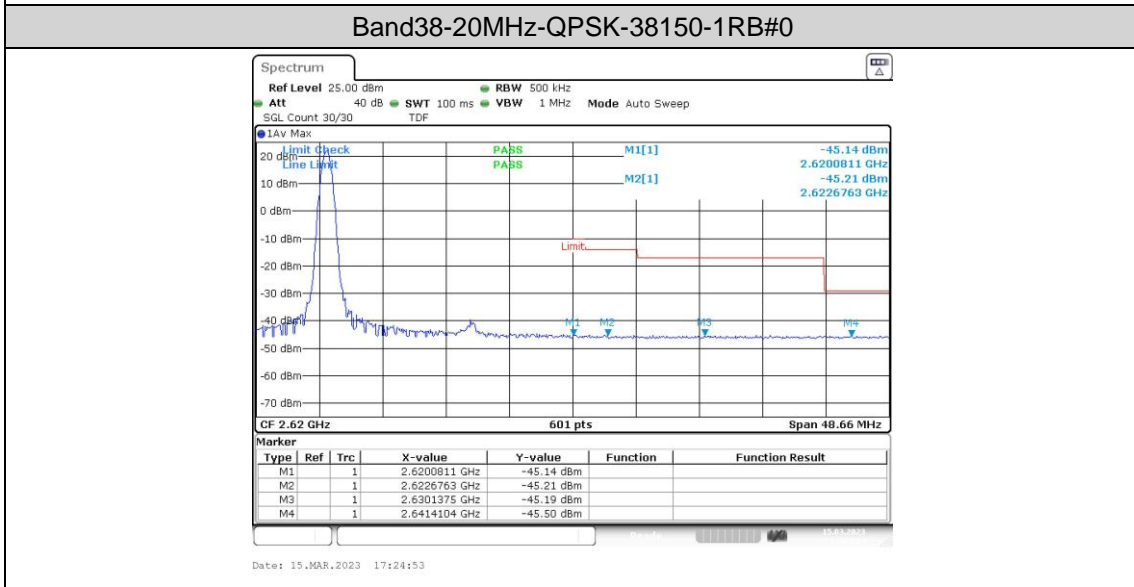

Band38-10MHz-16QAM-37800-1RB#49

Band38-10MHz-16QAM-37800-50RB#0

Band38-10MHz-16QAM-38200-1RB#0

Band38-10MHz-16QAM-38200-1RB#49

Band38-10MHz-16QAM-38200-50RB#0

Appendix E: Conducted Spurious Emission

Test Result