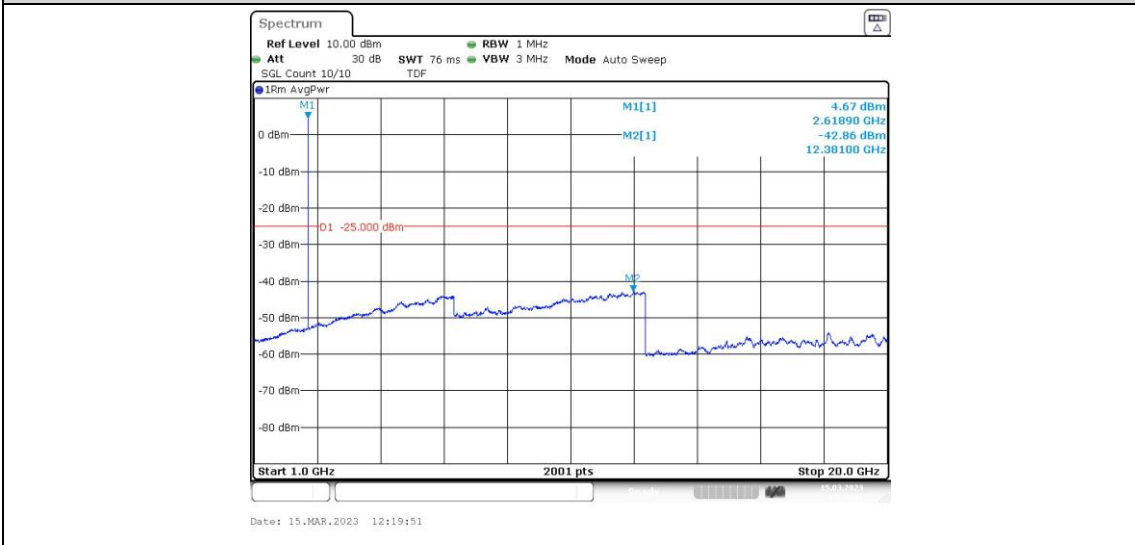

Band38-5MHz-16QAM-38225-1RB#0-Range4:1000~20000MHz