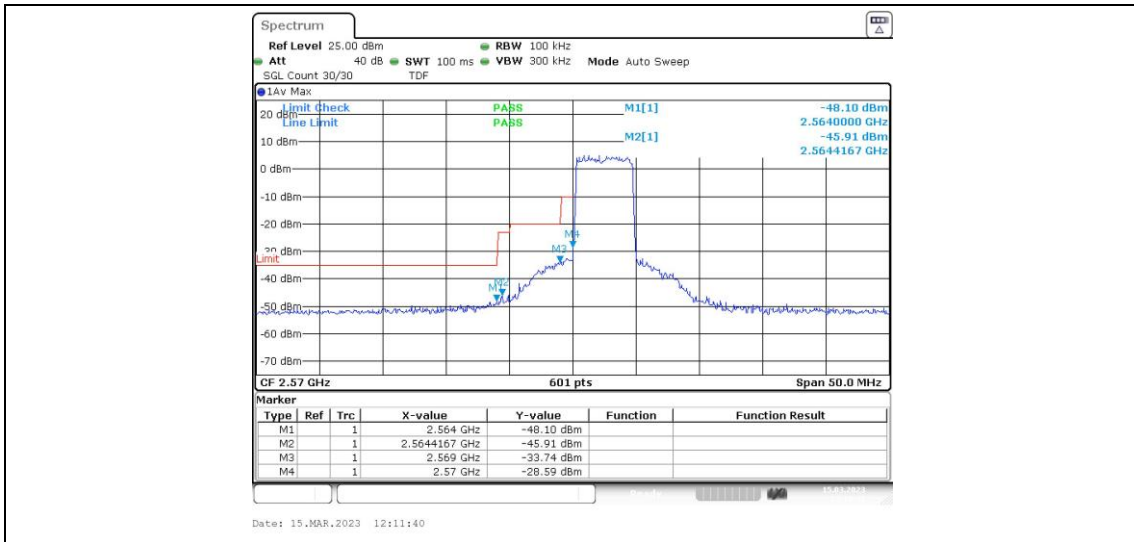

Test Graphs

Band38-5MHz-QPSK-38225-1RB#0

Band38-5MHz-QPSK-38225-1RB#24

Band38-5MHz-QPSK-38225-25RB#0

Band38-5MHz-16QAM-37775-1RB#0

Band38-5MHz-16QAM-37775-1RB#24

Band38-5MHz-16QAM-37775-25RB#0

Band38-10MHz-16QAM-37800-1RB#0