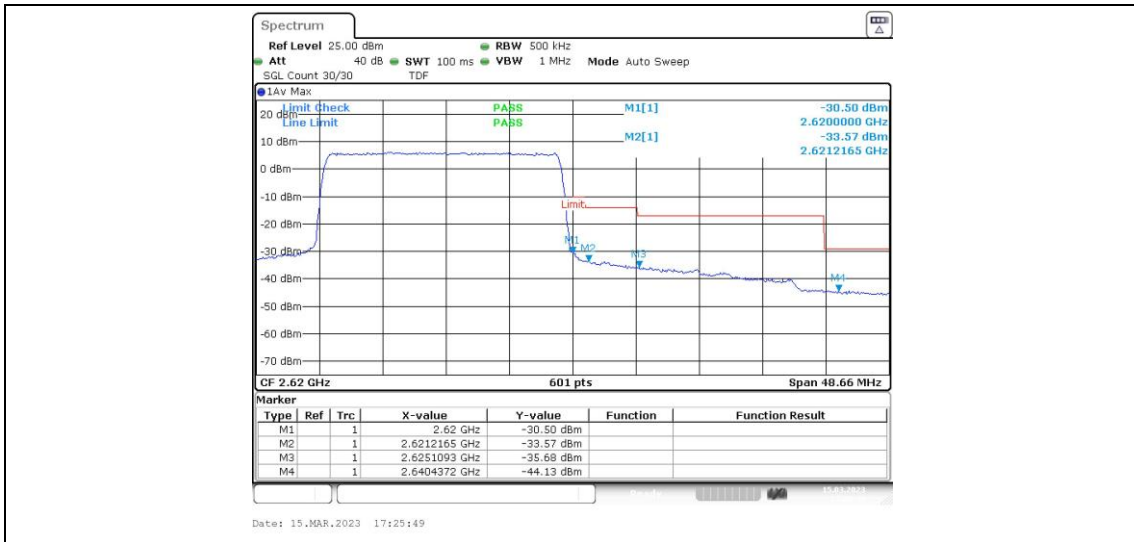

Band38-10MHz-16QAM-37800-1RB#49

Band38-10MHz-16QAM-37800-50RB#0

Band38-10MHz-16QAM-38200-1RB#0

Band38-10MHz-16QAM-38200-1RB#49

Band38-10MHz-16QAM-38200-50RB#0

Appendix E: Conducted Spurious Emission

Test Result