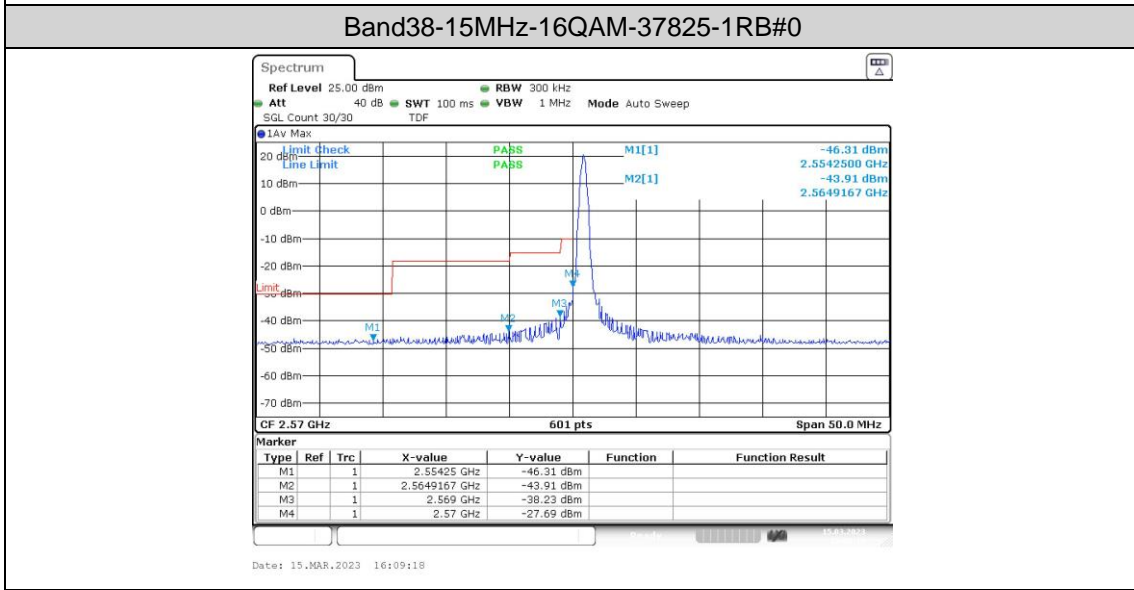

Band38-10MHz-16QAM-37800-1RB#49

Band38-10MHz-16QAM-37800-50RB#0

Band38-10MHz-16QAM-38200-1RB#0

Band38-10MHz-16QAM-38200-1RB#49

Band38-10MHz-16QAM-38200-50RB#0

Appendix E: Conducted Spurious Emission

Test Result