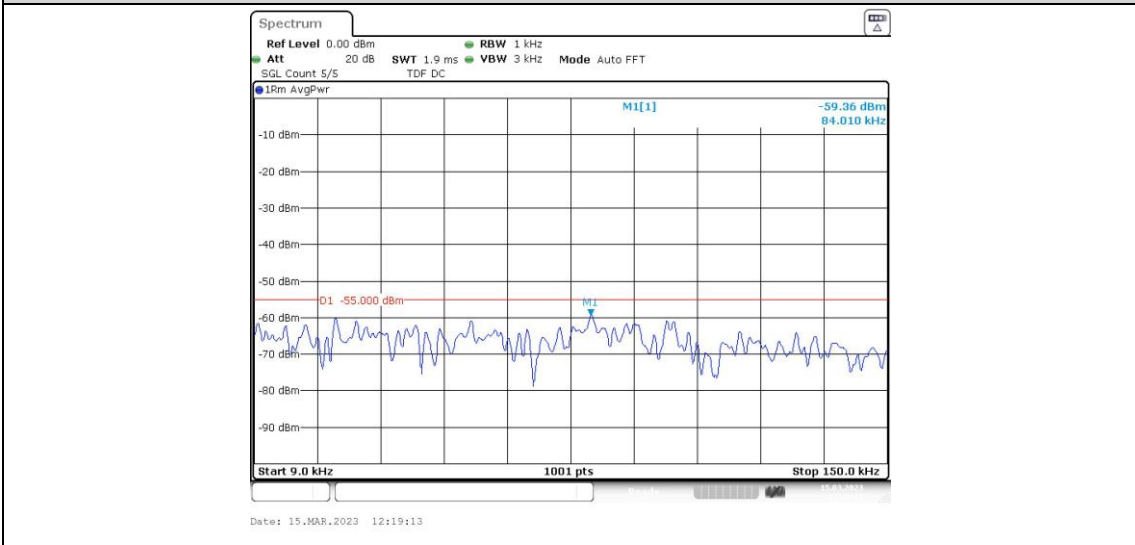

Band38-5MHz-16QAM-38000-1RB#0-Range3:30~1000MHz

Band38-5MHz-16QAM-38000-1RB#0-Range4:1000~20000MHz

Band38-5MHz-16QAM-38000-1RB#0-Range5:20000~27000MHz

Band38-5MHz-16QAM-38225-1RB#0-Range1:0.009~0.15MHz

Band38-5MHz-16QAM-38225-1RB#0-Range2:0.15~30MHz