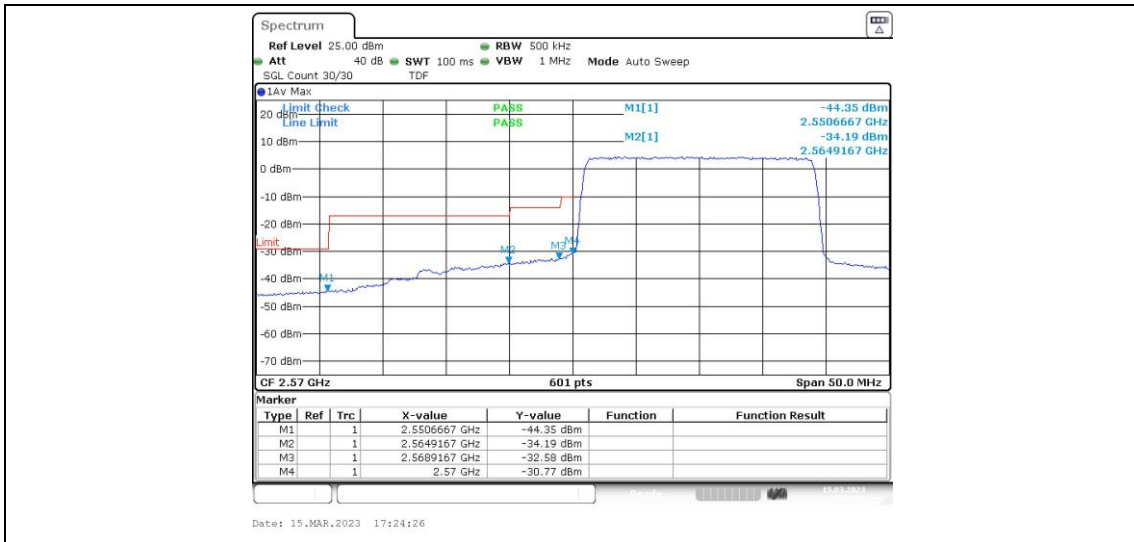

Band38-10MHz-16QAM-37800-1RB#49

Band38-10MHz-16QAM-37800-50RB#0

Band38-10MHz-16QAM-38200-1RB#0

Band38-10MHz-16QAM-38200-1RB#49

Band38-10MHz-16QAM-38200-50RB#0

Appendix E: Conducted Spurious Emission

Test Result