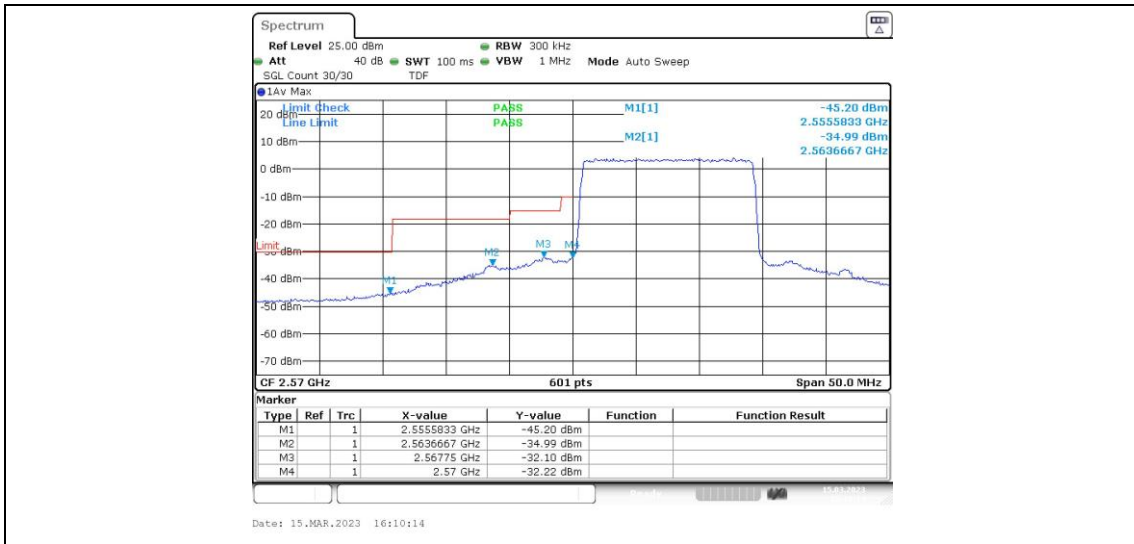

Band38-10MHz-16QAM-37800-1RB#49

Band38-10MHz-16QAM-37800-50RB#0

Band38-10MHz-16QAM-38200-1RB#0

Band38-10MHz-16QAM-38200-1RB#49

Band38-10MHz-16QAM-38200-50RB#0

Appendix E: Conducted Spurious Emission

Test Result