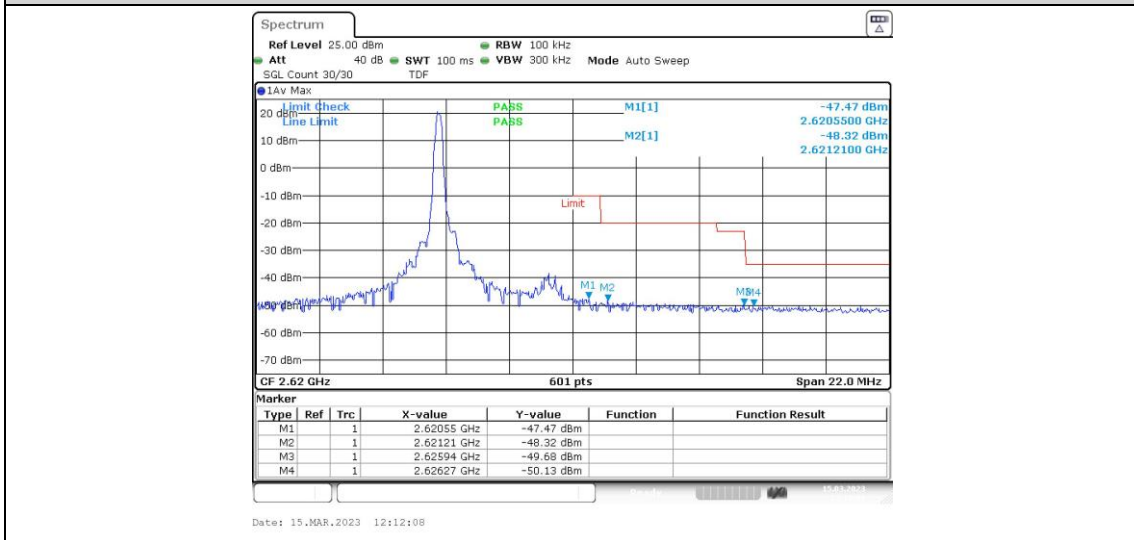

Band38-5MHz-QPSK-38225-1RB#0