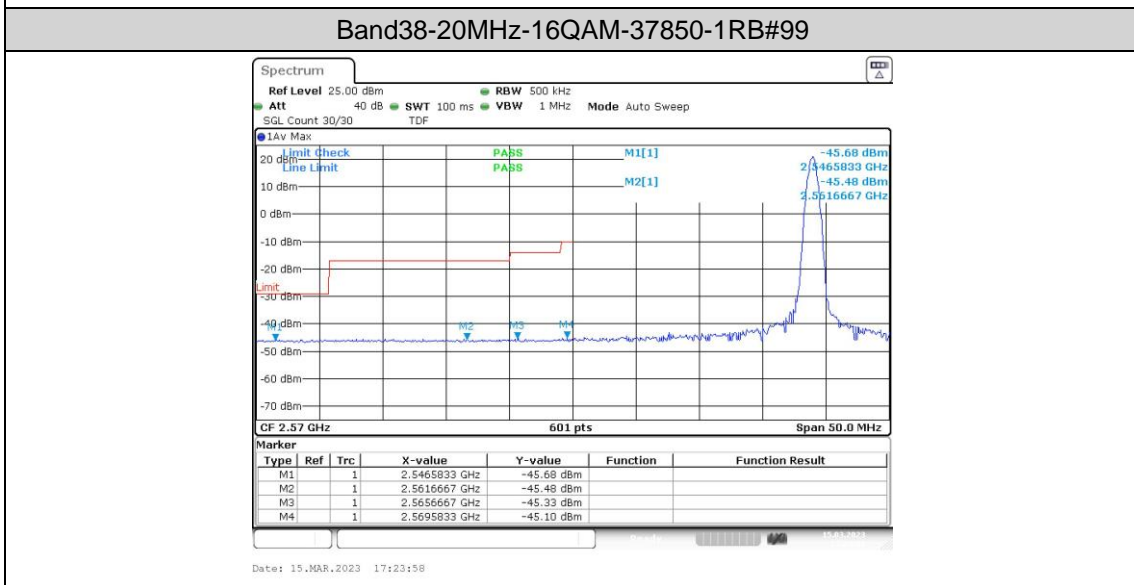

Band38-10MHz-16QAM-37800-1RB#49

Band38-10MHz-16QAM-37800-50RB#0

Band38-10MHz-16QAM-38200-1RB#0

Band38-10MHz-16QAM-38200-1RB#49

Band38-10MHz-16QAM-38200-50RB#0

Appendix E: Conducted Spurious Emission

Test Result