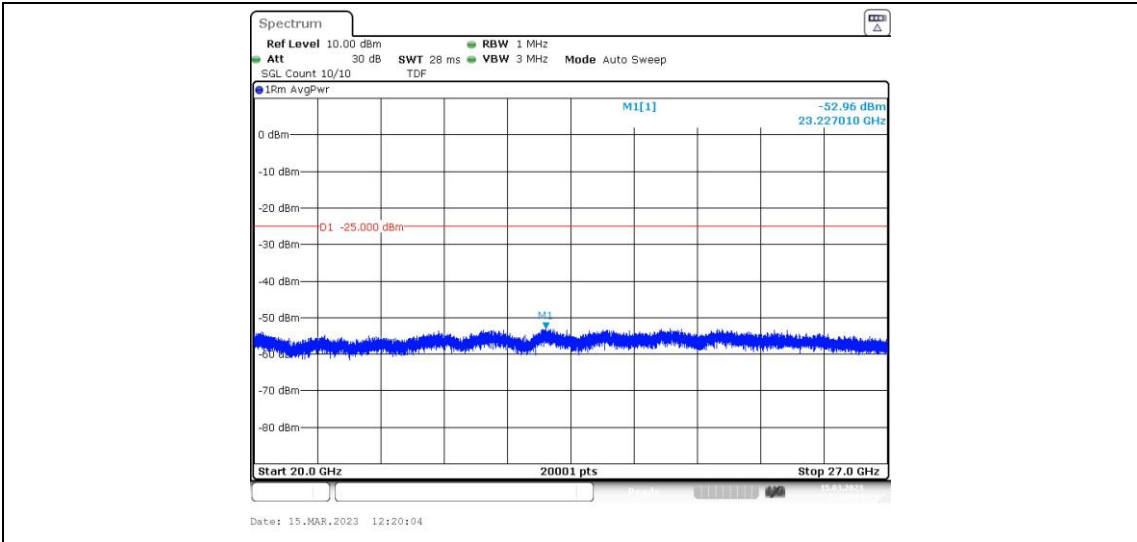

Band38-5MHz-16QAM-38225-1RB#0-Range5:20000~27000MHz