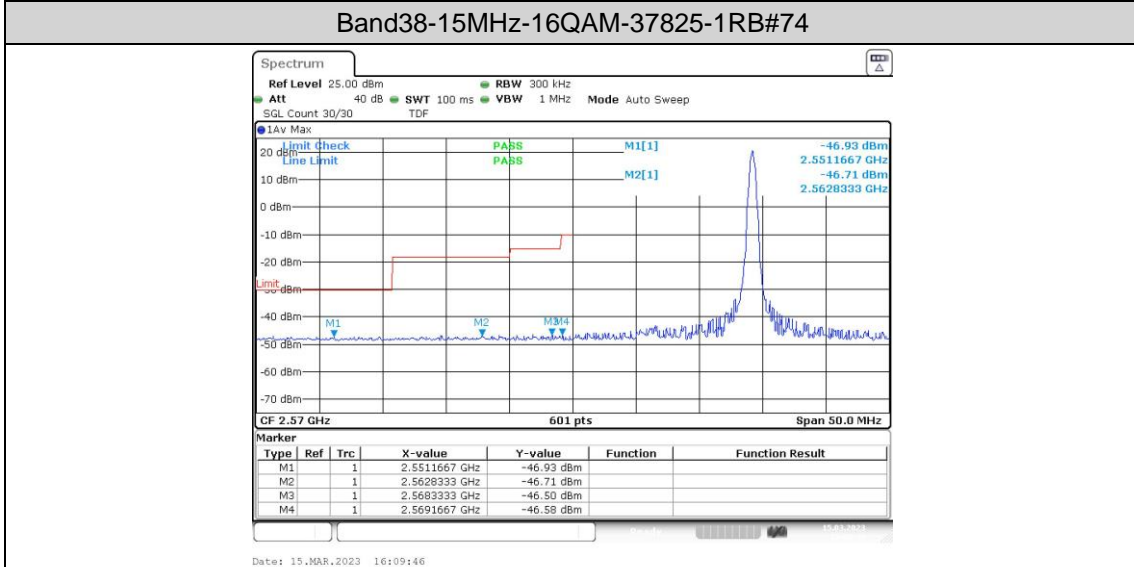

Band38-10MHz-16QAM-37800-1RB#49

Band38-10MHz-16QAM-37800-50RB#0

Band38-10MHz-16QAM-38200-1RB#0

Band38-10MHz-16QAM-38200-1RB#49

Band38-10MHz-16QAM-38200-50RB#0

Appendix E: Conducted Spurious Emission

Test Result