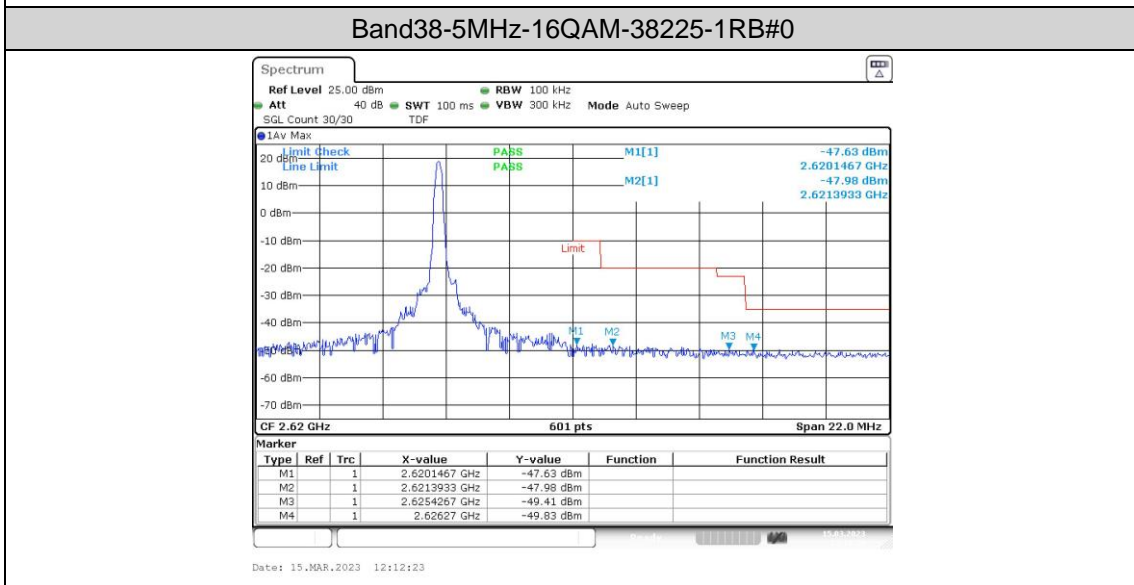

Test Graphs

Band38-5MHz-QPSK-38225-1RB#0

Band38-5MHz-QPSK-38225-1RB#24

Band38-5MHz-QPSK-38225-25RB#0

Band38-5MHz-16QAM-37775-1RB#0

Band38-5MHz-16QAM-37775-1RB#24

Band38-5MHz-16QAM-37775-25RB#0

Band38-10MHz-16QAM-37800-1RB#0