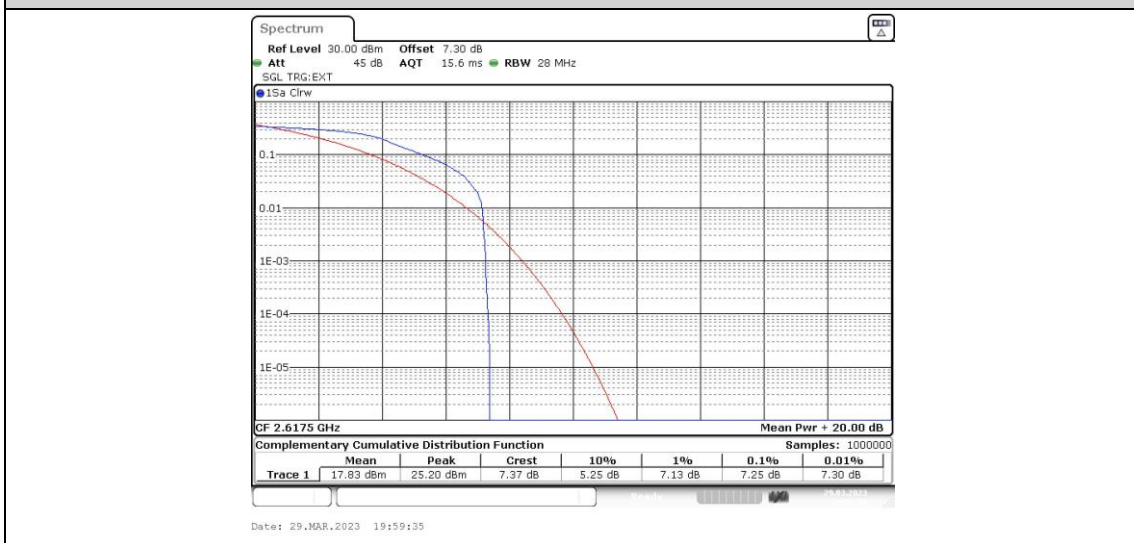

### Test Graphs

Band38-5MHz-QPSK-38000-25RB#0

Band38-5MHz-QPSK-38225-1RB#0

Band38-5MHz-QPSK-38225-25RB#0

Band38-5MHz-16QAM-37775-1RB#0

Band38-5MHz-16QAM-37775-25RB#0

Band38-5MHz-16QAM-38000-1RB#0

Band38-5MHz-16QAM-38000-25RB#0