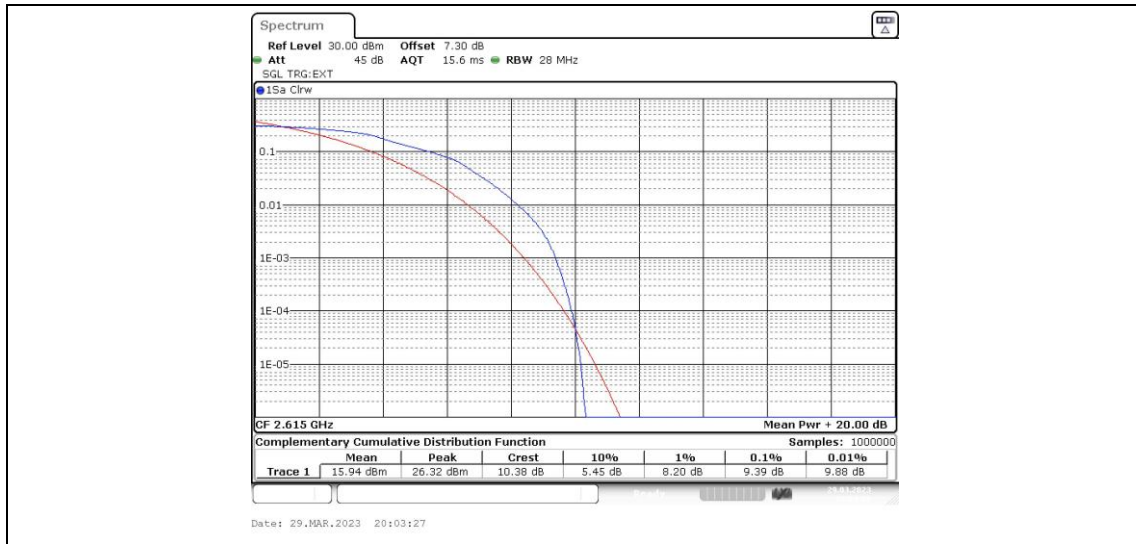

Band38-10MHz-QPSK-38200-50RB#0

Band38-10MHz-16QAM-37800-1RB#0

Band38-10MHz-16QAM-37800-50RB#0

Band38-10MHz-16QAM-38000-1RB#0

Band38-10MHz-16QAM-38000-50RB#0

Band38-10MHz-16QAM-38200-1RB#0

Band38-10MHz-16QAM-38200-50RB#0