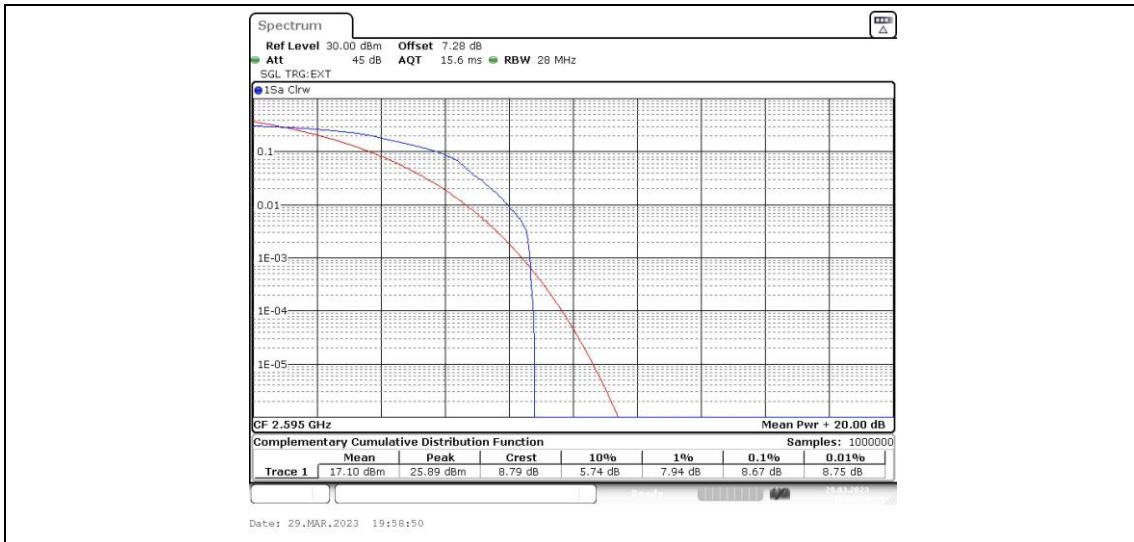

### Test Graphs

Band38-5MHz-QPSK-38000-25RB#0

Band38-5MHz-QPSK-38225-1RB#0

Band38-5MHz-QPSK-38225-25RB#0

Band38-5MHz-16QAM-37775-1RB#0

Band38-5MHz-16QAM-37775-25RB#0

Band38-5MHz-16QAM-38000-1RB#0

Band38-5MHz-16QAM-38000-25RB#0