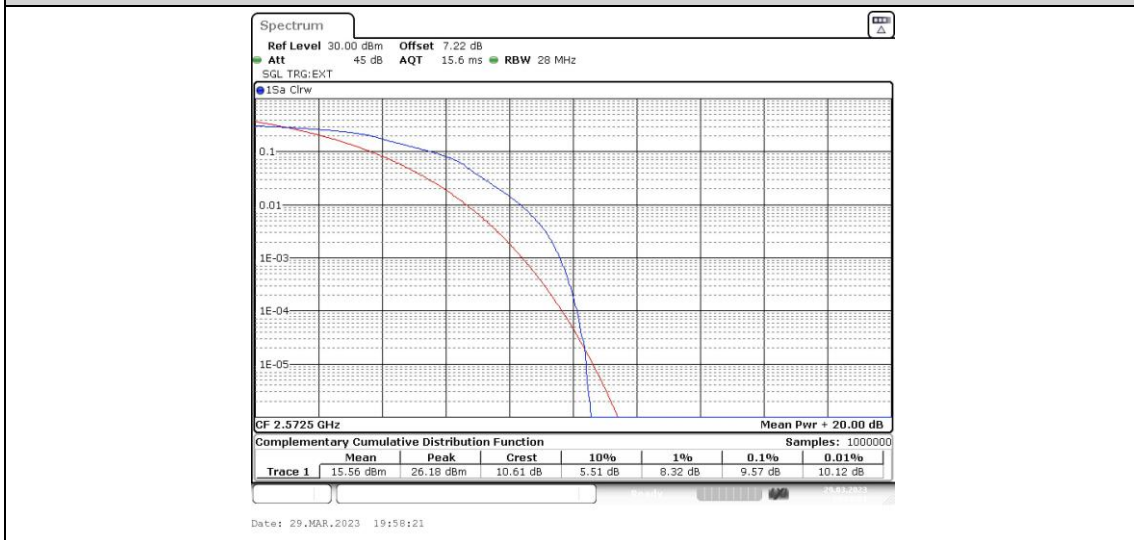

### Test Graphs

Band38-5MHz-QPSK-38000-25RB#0

Band38-5MHz-QPSK-38225-1RB#0

Band38-5MHz-QPSK-38225-25RB#0

Band38-5MHz-16QAM-37775-1RB#0

Band38-5MHz-16QAM-37775-25RB#0

Band38-5MHz-16QAM-38000-1RB#0

Band38-5MHz-16QAM-38000-25RB#0