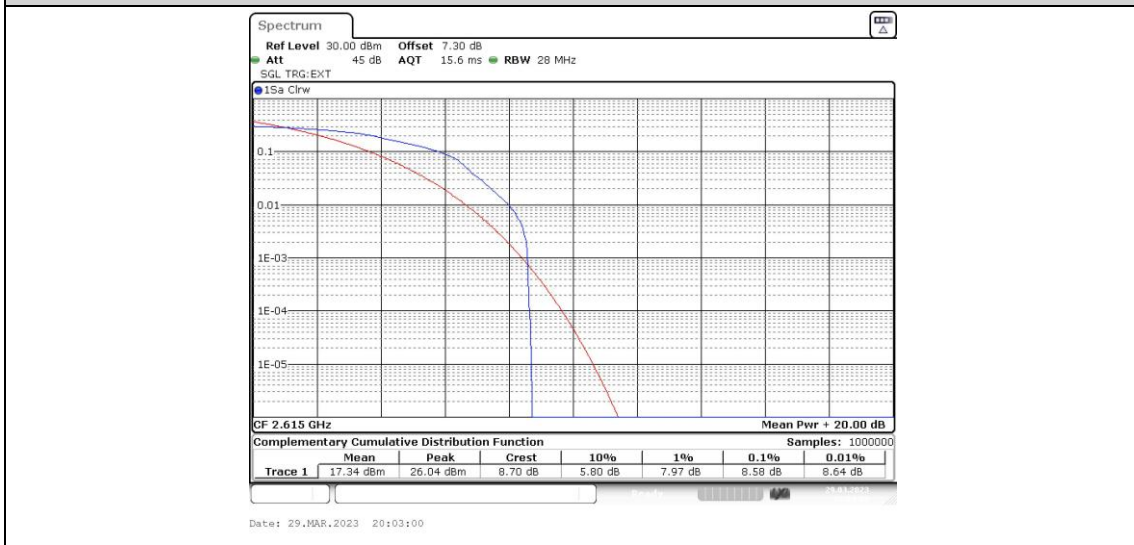

Band38-10MHz-QPSK-38200-50RB#0

Band38-10MHz-16QAM-37800-1RB#0

Band38-10MHz-16QAM-37800-50RB#0

Band38-10MHz-16QAM-38000-1RB#0

Band38-10MHz-16QAM-38000-50RB#0

Band38-10MHz-16QAM-38200-1RB#0

Band38-10MHz-16QAM-38200-50RB#0