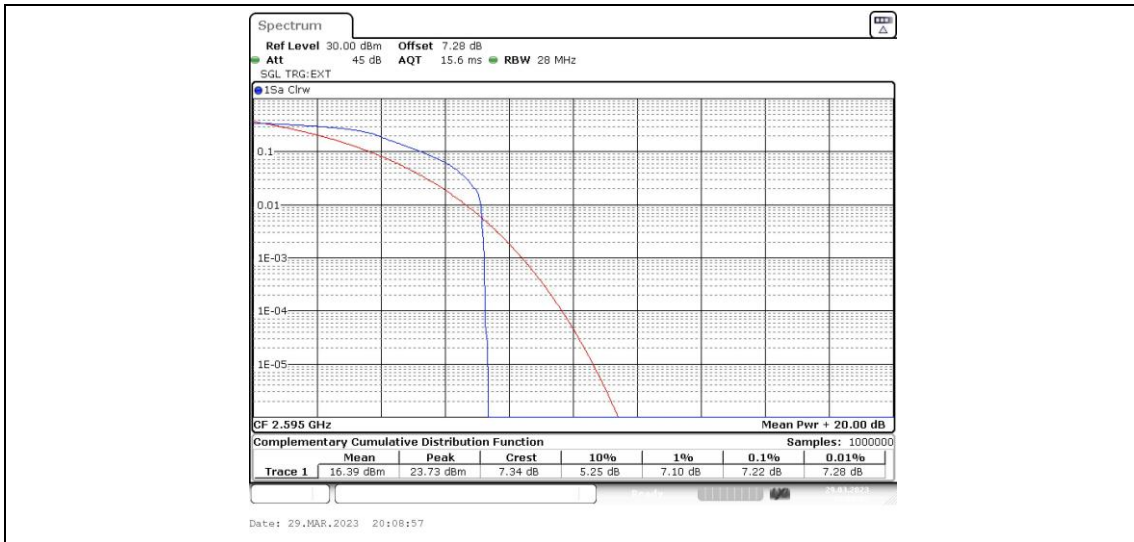

Band38-20MHz-QPSK-38000-1RB#0