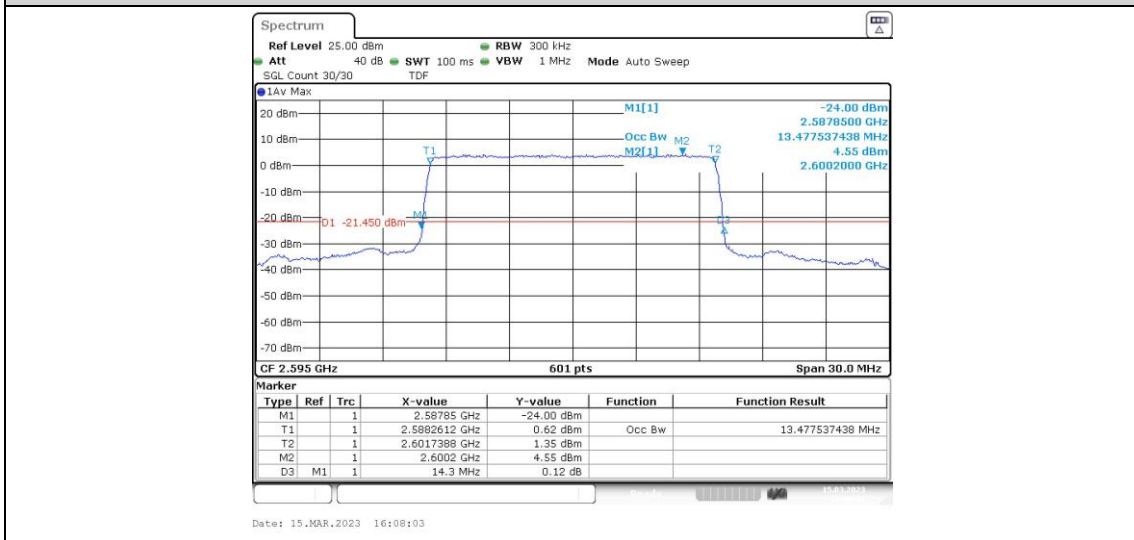

### Test Graphs

Band38-5MHz-16QAM-37775-25RB#0

Band38-5MHz-16QAM-38000-25RB#0

Band38-5MHz-16QAM-38225-25RB#0

Band38-10MHz-QPSK-37800-50RB#0

Band38-10MHz-QPSK-38000-50RB#0

Band38-10MHz-QPSK-38200-50RB#0

**Band38-10MHz-16QAM-37800-50RB#0**

**Band38-10MHz-16QAM-38000-50RB#0**

**Band38-10MHz-16QAM-38200-50RB#0**

Band38-15MHz-QPSK-37825-75RB#0

Band38-15MHz-QPSK-38000-75RB#0

Band38-15MHz-QPSK-38175-75RB#0

Band38-15MHz-16QAM-37825-75RB#0

Band38-15MHz-16QAM-38000-75RB#0