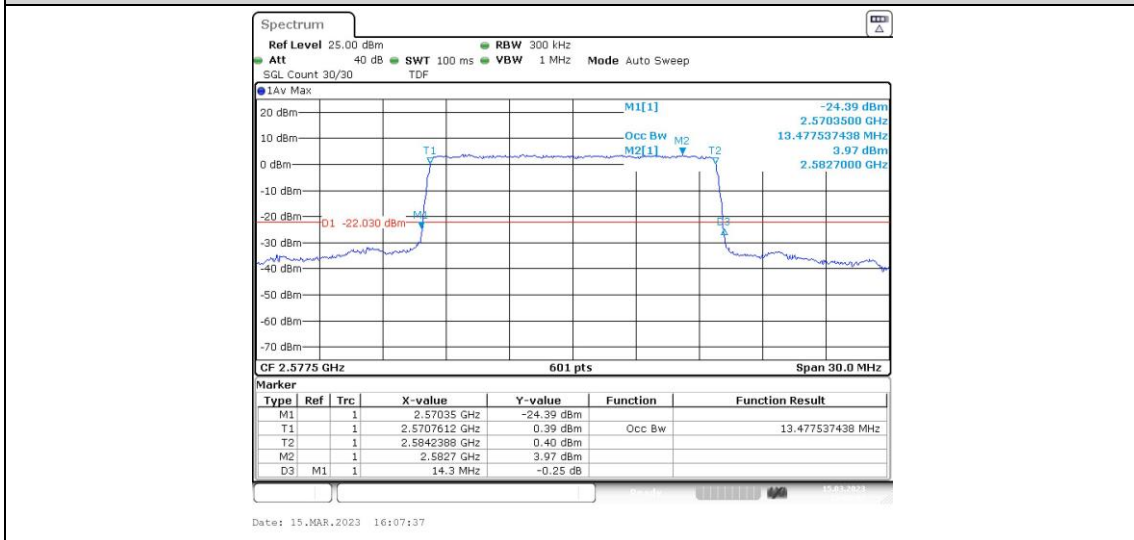

### Test Graphs

Band38-5MHz-16QAM-37775-25RB#0

Band38-5MHz-16QAM-38000-25RB#0

Band38-5MHz-16QAM-38225-25RB#0

Band38-10MHz-QPSK-37800-50RB#0

Band38-10MHz-QPSK-38000-50RB#0

Band38-10MHz-QPSK-38200-50RB#0

**Band38-10MHz-16QAM-37800-50RB#0**

**Band38-10MHz-16QAM-38000-50RB#0**

**Band38-10MHz-16QAM-38200-50RB#0**

Band38-15MHz-QPSK-37825-75RB#0

Band38-15MHz-QPSK-38000-75RB#0

Band38-15MHz-QPSK-38175-75RB#0

Band38-15MHz-16QAM-37825-75RB#0

Band38-15MHz-16QAM-38000-75RB#0