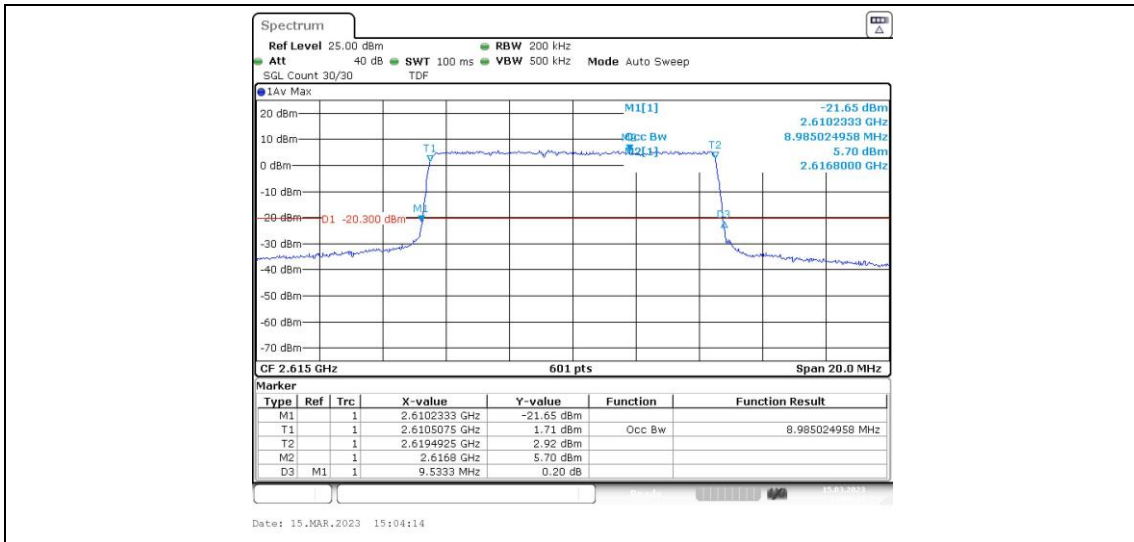

### Test Graphs

Band38-5MHz-16QAM-37775-25RB#0

Band38-5MHz-16QAM-38000-25RB#0

Band38-5MHz-16QAM-38225-25RB#0

Band38-10MHz-QPSK-37800-50RB#0

Band38-10MHz-QPSK-38000-50RB#0

Band38-10MHz-QPSK-38200-50RB#0

**Band38-10MHz-16QAM-37800-50RB#0**