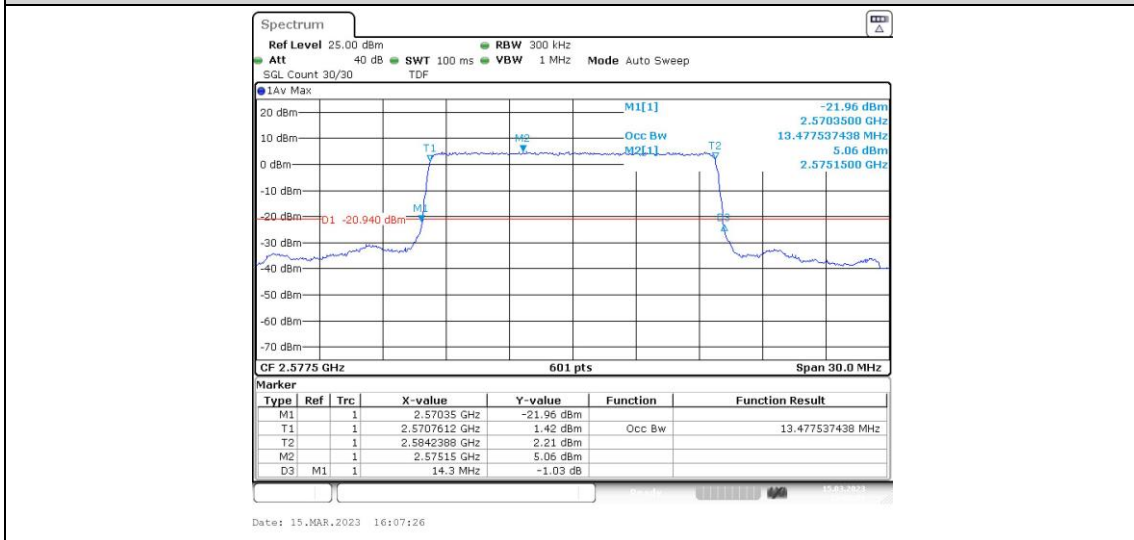

Band38-15MHz-QPSK-37825-75RB#0