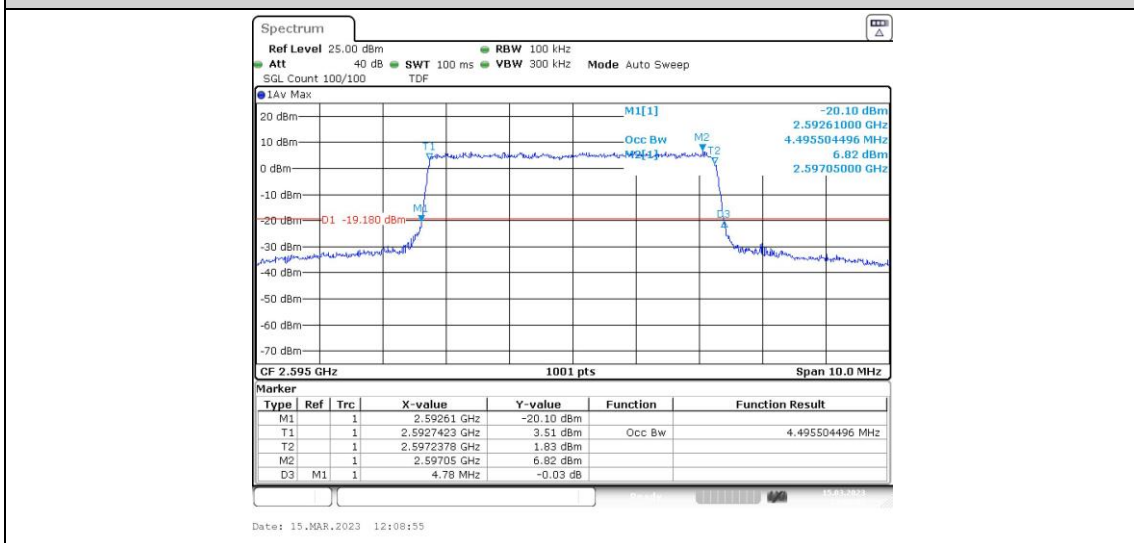

### Test Graphs

Band38-5MHz-16QAM-37775-25RB#0

Band38-5MHz-16QAM-38000-25RB#0

Band38-5MHz-16QAM-38225-25RB#0

Band38-10MHz-QPSK-37800-50RB#0

Band38-10MHz-QPSK-38000-50RB#0

Band38-10MHz-QPSK-38200-50RB#0

**Band38-10MHz-16QAM-37800-50RB#0**