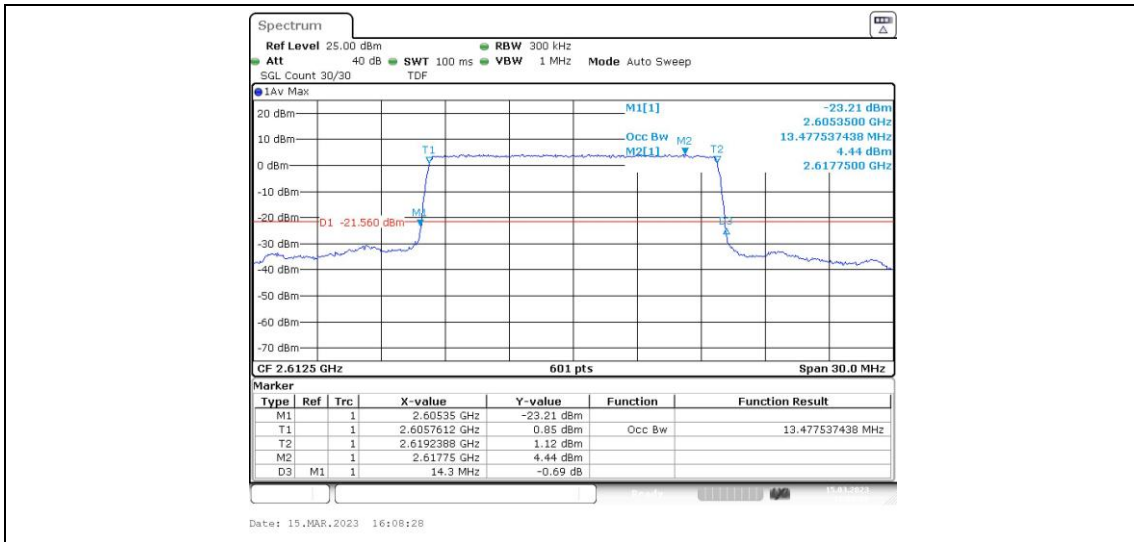

Band38-15MHz-16QAM-38175-75RB#0