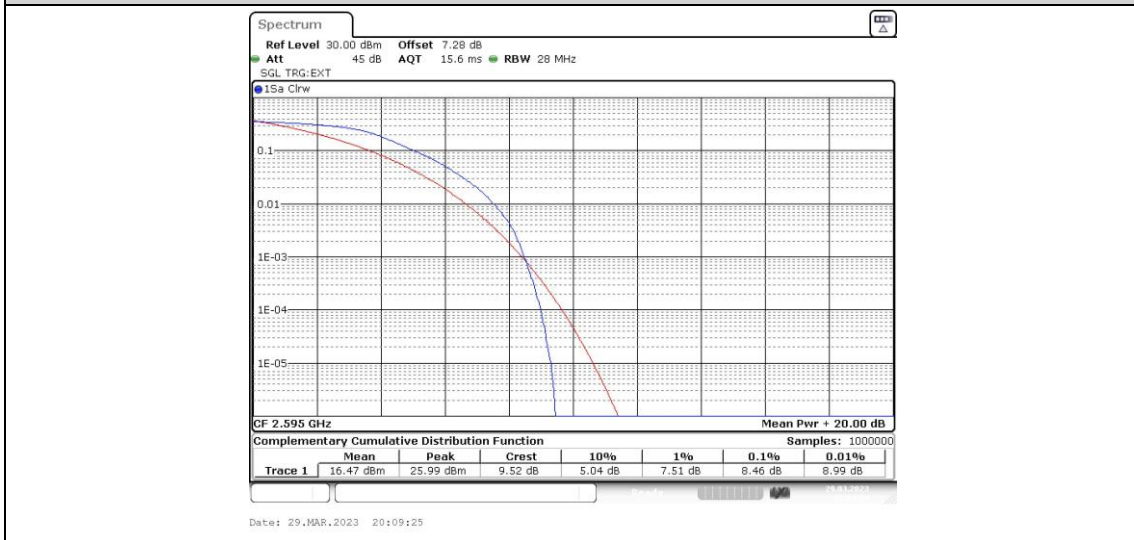

Band38-20MHz-QPSK-38000-100RB#0