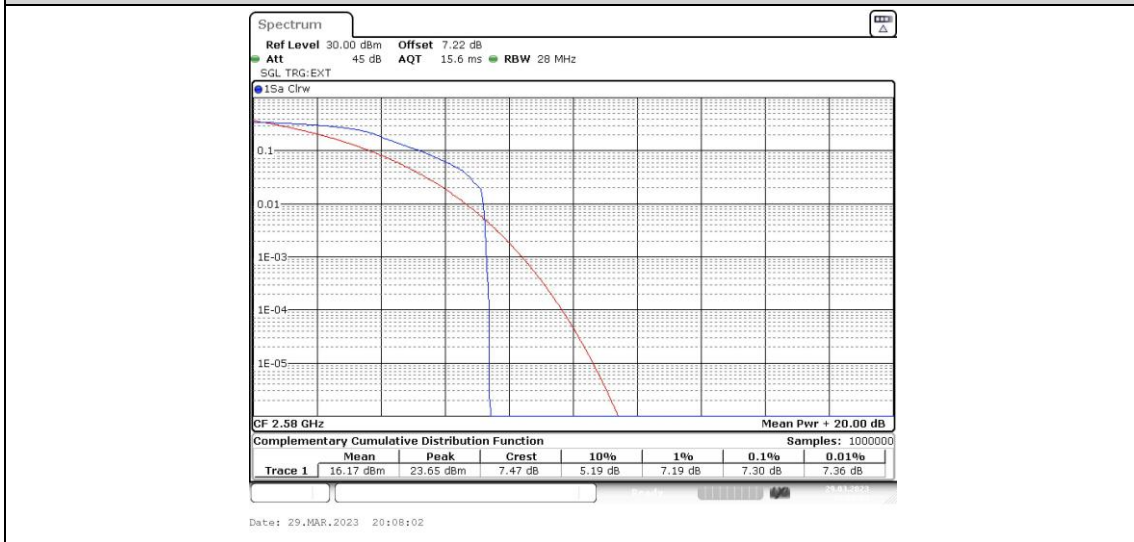

Band38-15MHz-16QAM-37825-75RB#0

Band38-15MHz-16QAM-38000-1RB#0

**Band38-15MHz-16QAM-38000-75RB#0**

**Band38-15MHz-16QAM-38175-1RB#0**

**Band38-15MHz-16QAM-38175-75RB#0**

Band38-20MHz-QPSK-37850-1RB#0

Band38-20MHz-QPSK-37850-100RB#0