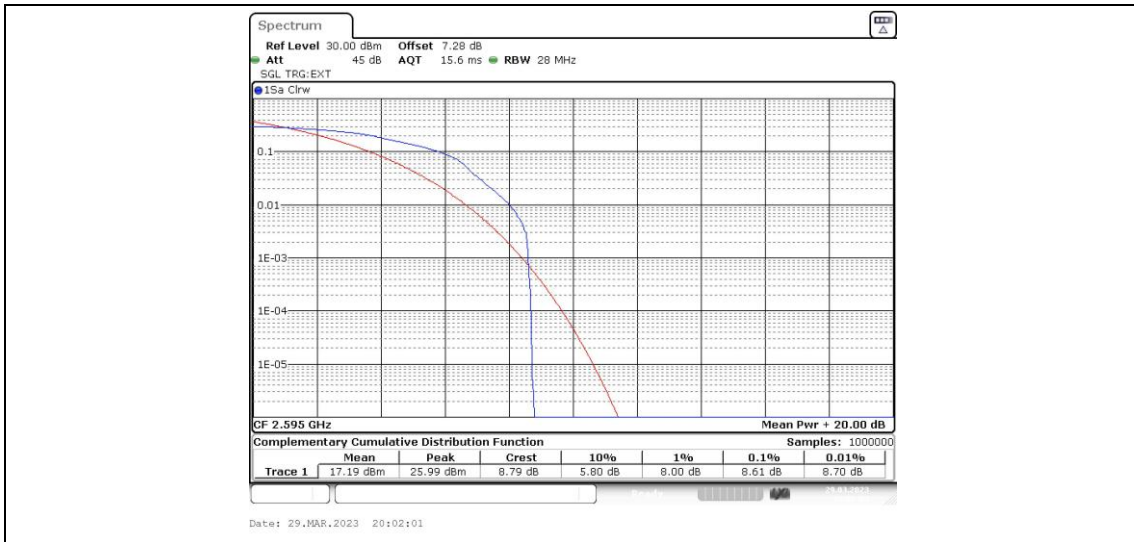

Band38-10MHz-QPSK-38200-50RB#0

Band38-10MHz-16QAM-37800-1RB#0

Band38-10MHz-16QAM-37800-50RB#0

Band38-10MHz-16QAM-38000-1RB#0

Band38-10MHz-16QAM-38000-50RB#0

Band38-10MHz-16QAM-38200-1RB#0

Band38-10MHz-16QAM-38200-50RB#0