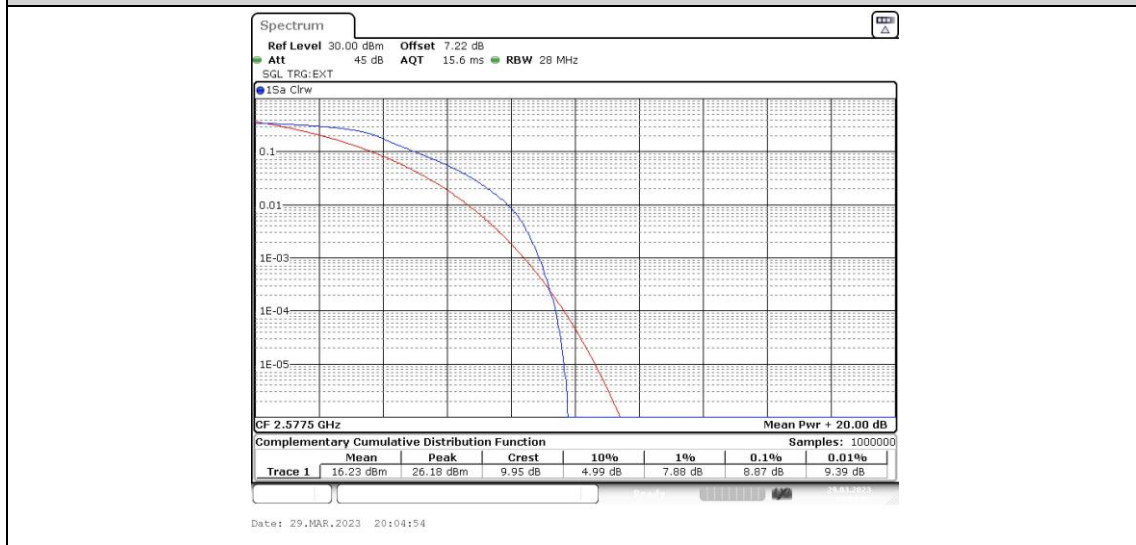

Band38-15MHz-QPSK-37825-75RB#0

Band38-15MHz-QPSK-38000-1RB#0