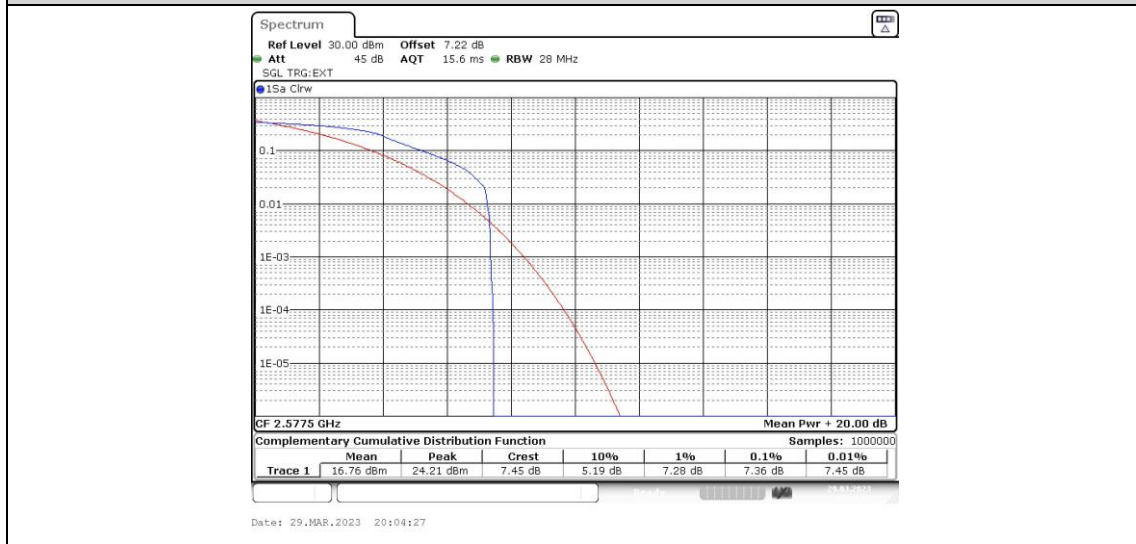

Band38-15MHz-QPSK-37825-1RB#0