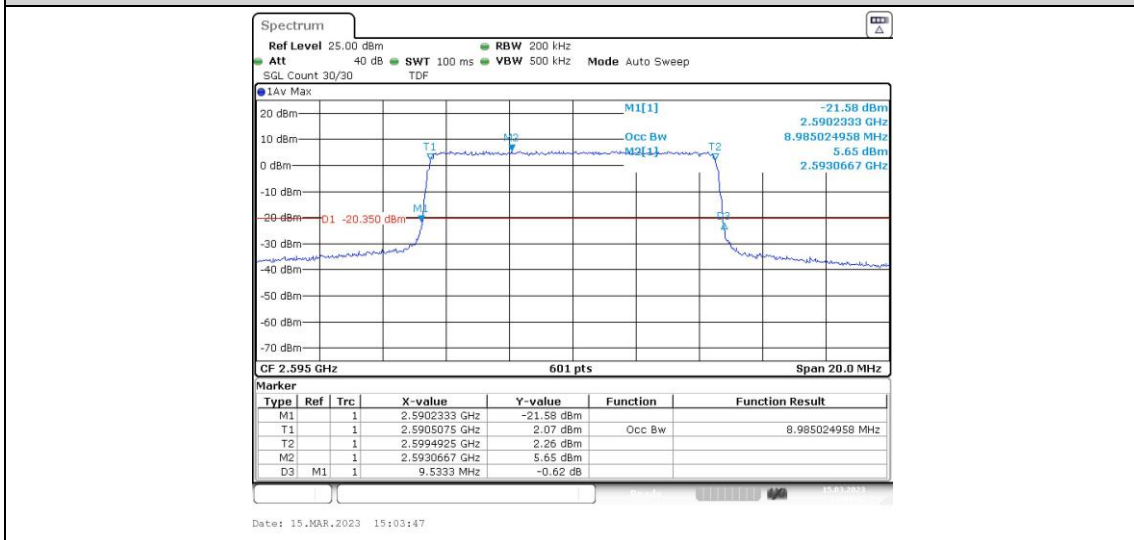

### Test Graphs

Band38-5MHz-16QAM-37775-25RB#0

Band38-5MHz-16QAM-38000-25RB#0

Band38-5MHz-16QAM-38225-25RB#0

Band38-10MHz-QPSK-37800-50RB#0

Band38-10MHz-QPSK-38000-50RB#0

Band38-10MHz-QPSK-38200-50RB#0

**Band38-10MHz-16QAM-37800-50RB#0**