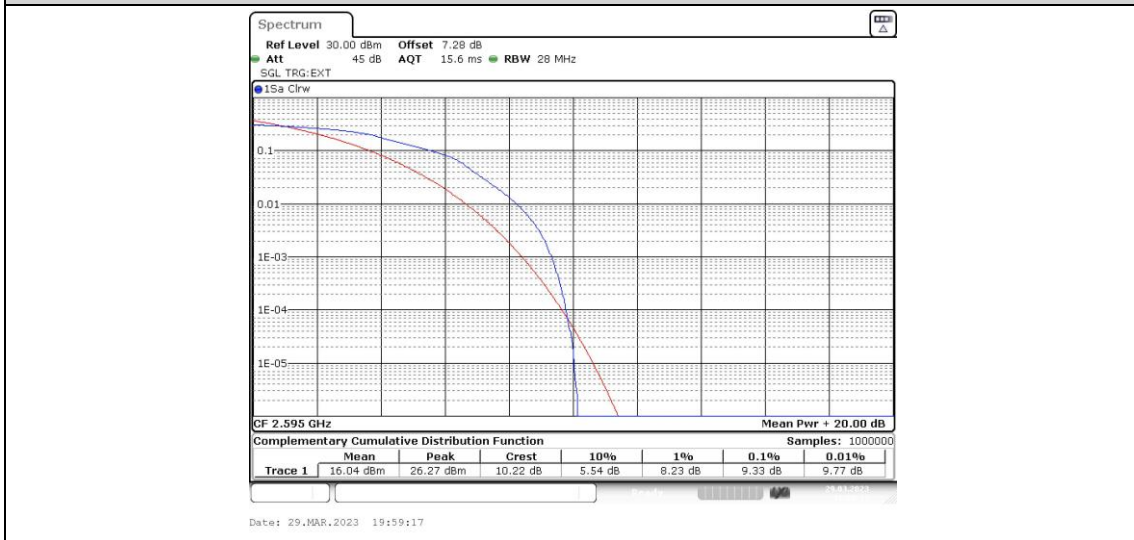

### Test Graphs

Band38-5MHz-QPSK-38000-25RB#0

Band38-5MHz-QPSK-38225-1RB#0

Band38-5MHz-QPSK-38225-25RB#0

Band38-5MHz-16QAM-37775-1RB#0

Band38-5MHz-16QAM-37775-25RB#0

Band38-5MHz-16QAM-38000-1RB#0

Band38-5MHz-16QAM-38000-25RB#0