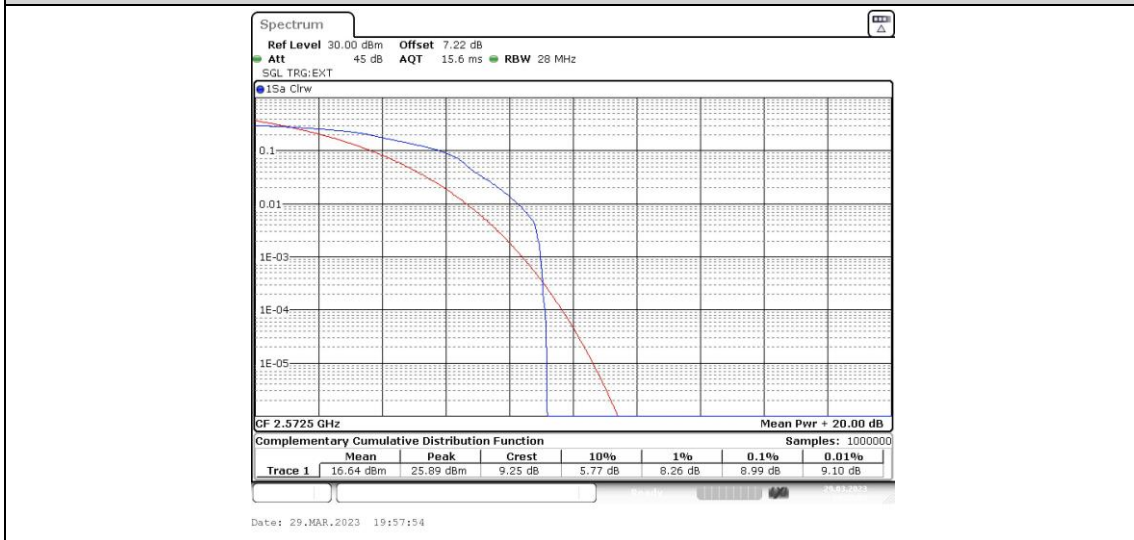

### Test Graphs

Band38-5MHz-QPSK-38000-25RB#0

Band38-5MHz-QPSK-38225-1RB#0

Band38-5MHz-QPSK-38225-25RB#0

Band38-5MHz-16QAM-37775-1RB#0

Band38-5MHz-16QAM-37775-25RB#0

Band38-5MHz-16QAM-38000-1RB#0

Band38-5MHz-16QAM-38000-25RB#0