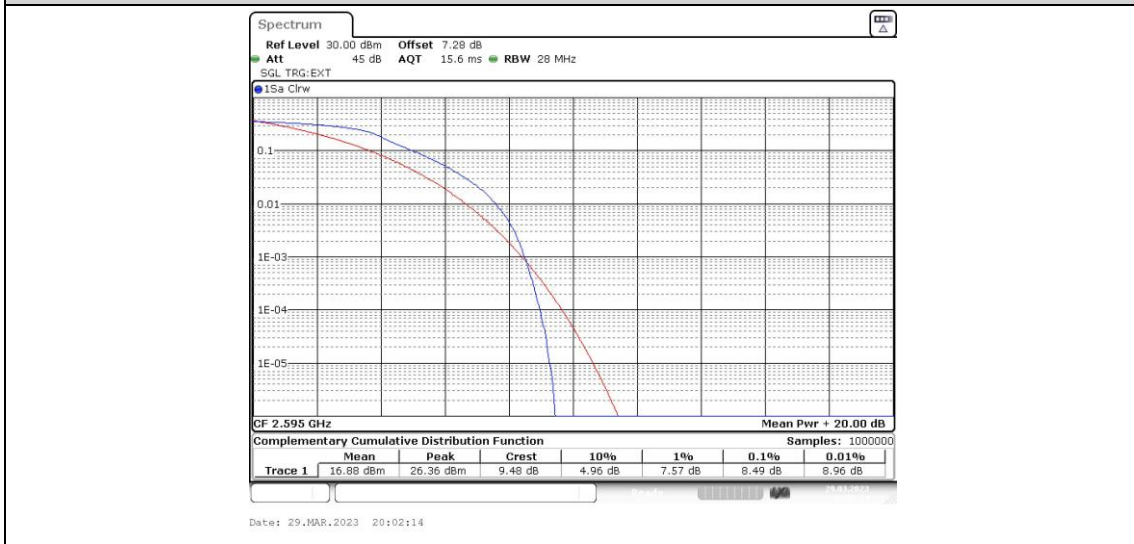

Band38-10MHz-QPSK-38000-50RB#0