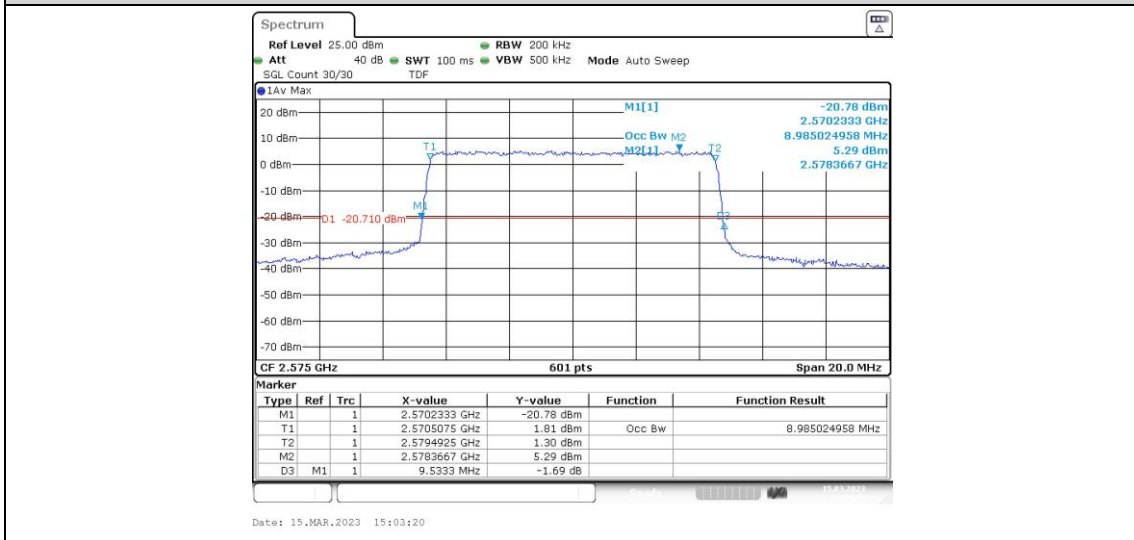

### Test Graphs

Band38-5MHz-16QAM-37775-25RB#0

Band38-5MHz-16QAM-38000-25RB#0

Band38-5MHz-16QAM-38225-25RB#0

Band38-10MHz-QPSK-37800-50RB#0

Band38-10MHz-QPSK-38000-50RB#0

Band38-10MHz-QPSK-38200-50RB#0

**Band38-10MHz-16QAM-37800-50RB#0**