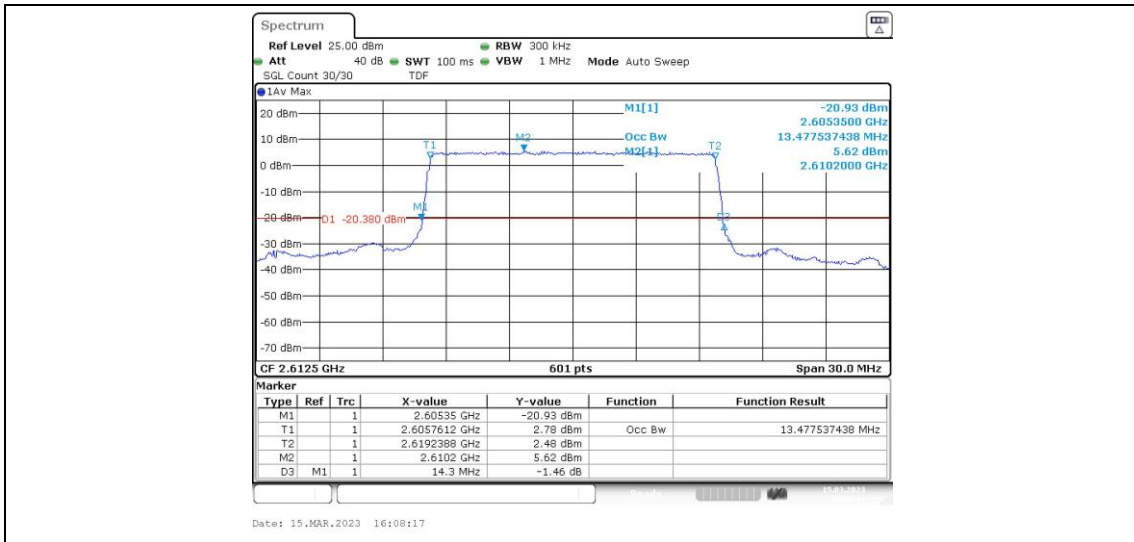

### Test Graphs

Band38-5MHz-16QAM-37775-25RB#0

Band38-5MHz-16QAM-38000-25RB#0

Band38-5MHz-16QAM-38225-25RB#0

Band38-10MHz-QPSK-37800-50RB#0

Band38-10MHz-QPSK-38000-50RB#0

Band38-10MHz-QPSK-38200-50RB#0

**Band38-10MHz-16QAM-37800-50RB#0**

**Band38-10MHz-16QAM-38000-50RB#0**

**Band38-10MHz-16QAM-38200-50RB#0**

Band38-15MHz-QPSK-37825-75RB#0

Band38-15MHz-QPSK-38000-75RB#0

Band38-15MHz-QPSK-38175-75RB#0

Band38-15MHz-16QAM-37825-75RB#0

Band38-15MHz-16QAM-38000-75RB#0