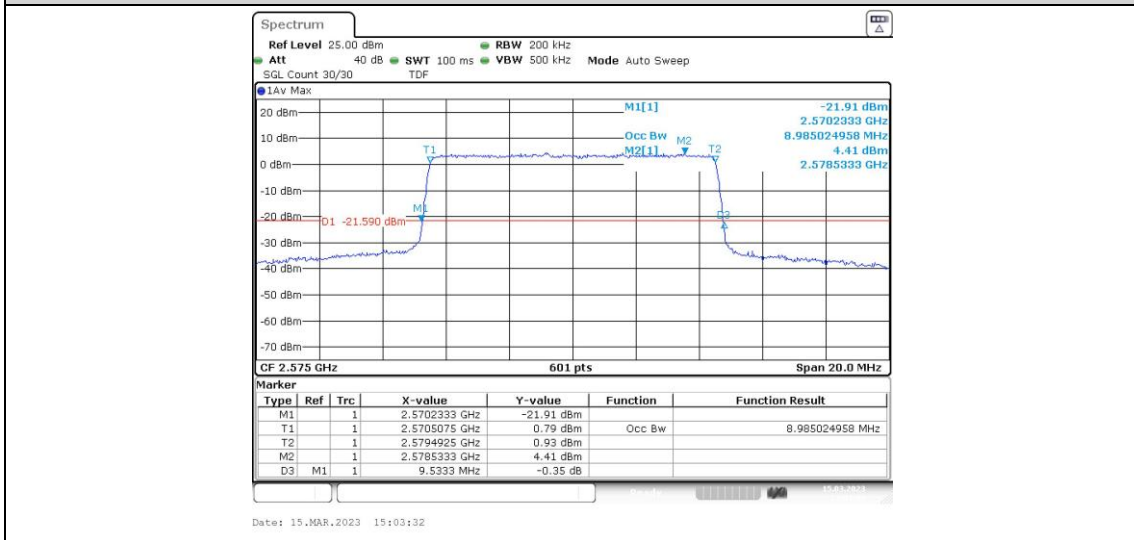

### Test Graphs

Band38-5MHz-16QAM-37775-25RB#0

Band38-5MHz-16QAM-38000-25RB#0

Band38-5MHz-16QAM-38225-25RB#0

Band38-10MHz-QPSK-37800-50RB#0

Band38-10MHz-QPSK-38000-50RB#0

Band38-10MHz-QPSK-38200-50RB#0

**Band38-10MHz-16QAM-37800-50RB#0**