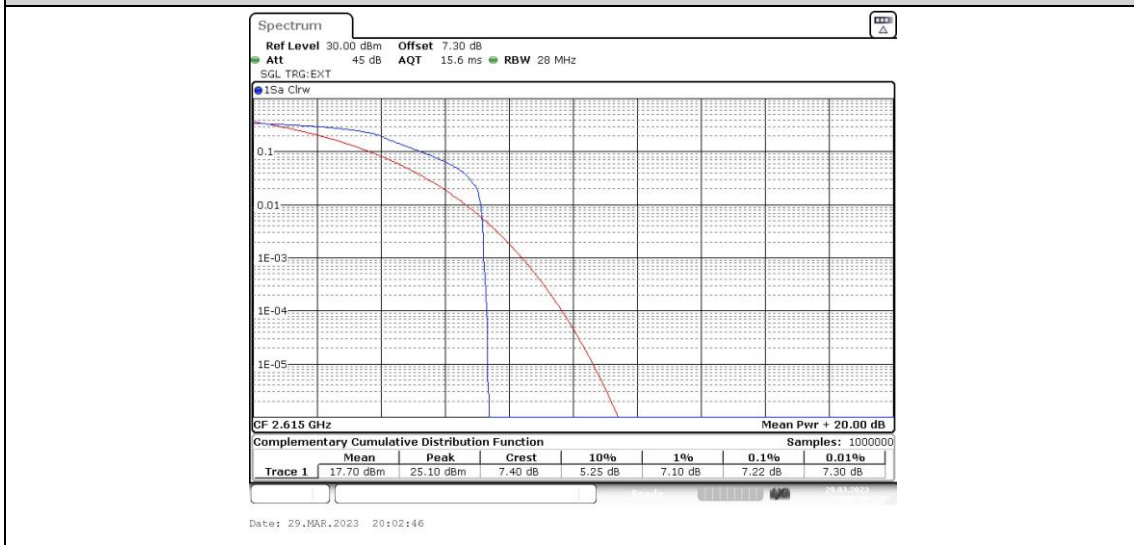

Band38-10MHz-QPSK-38200-1RB#0