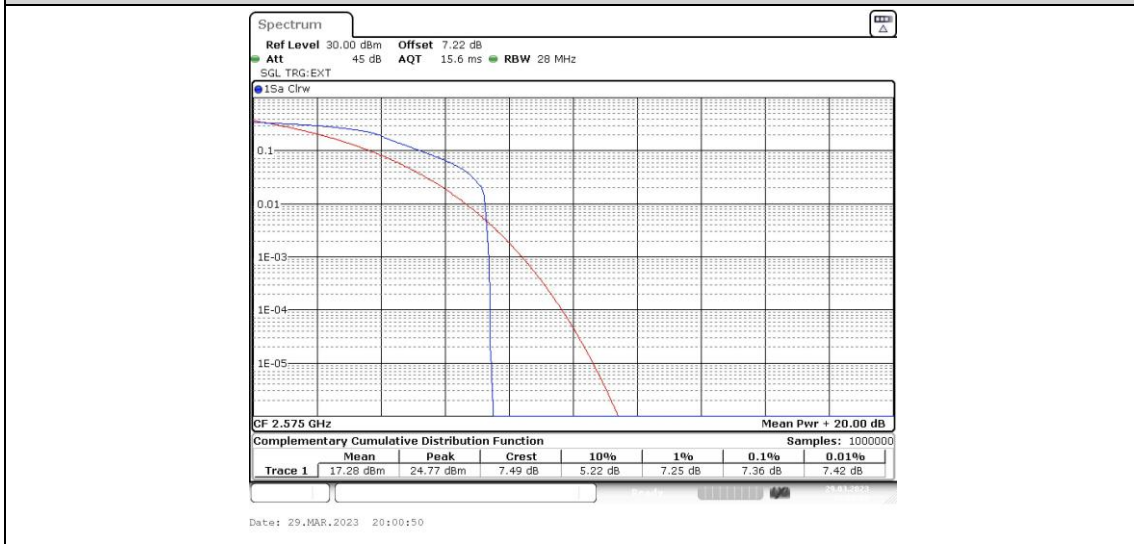

Band38-10MHz-QPSK-37800-1RB#0