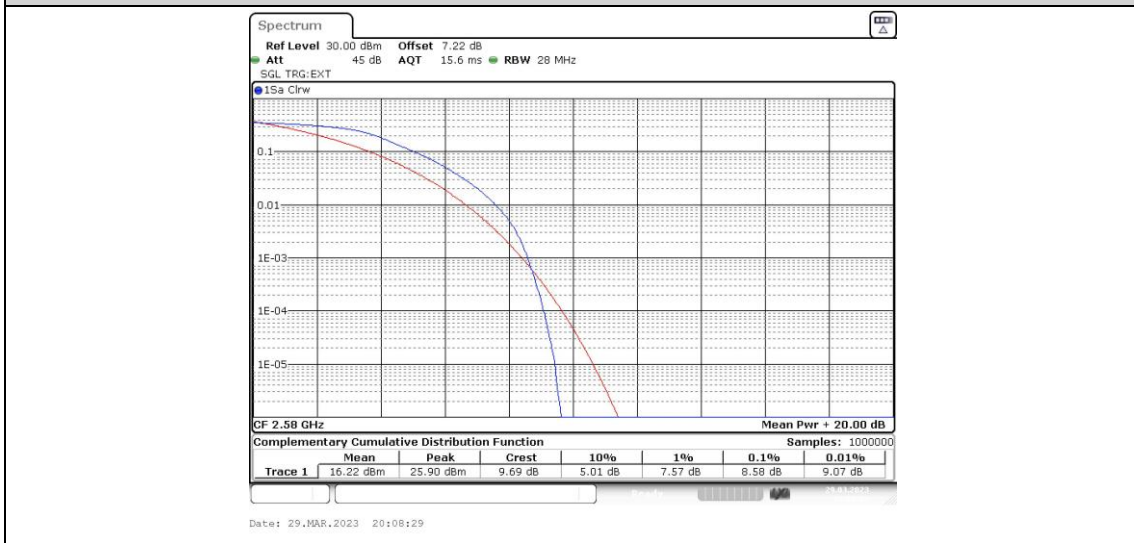

Band38-15MHz-16QAM-37825-75RB#0

Band38-15MHz-16QAM-38000-1RB#0

**Band38-15MHz-16QAM-38000-75RB#0**

**Band38-15MHz-16QAM-38175-1RB#0**

**Band38-15MHz-16QAM-38175-75RB#0**

Band38-20MHz-QPSK-37850-1RB#0

Band38-20MHz-QPSK-37850-100RB#0