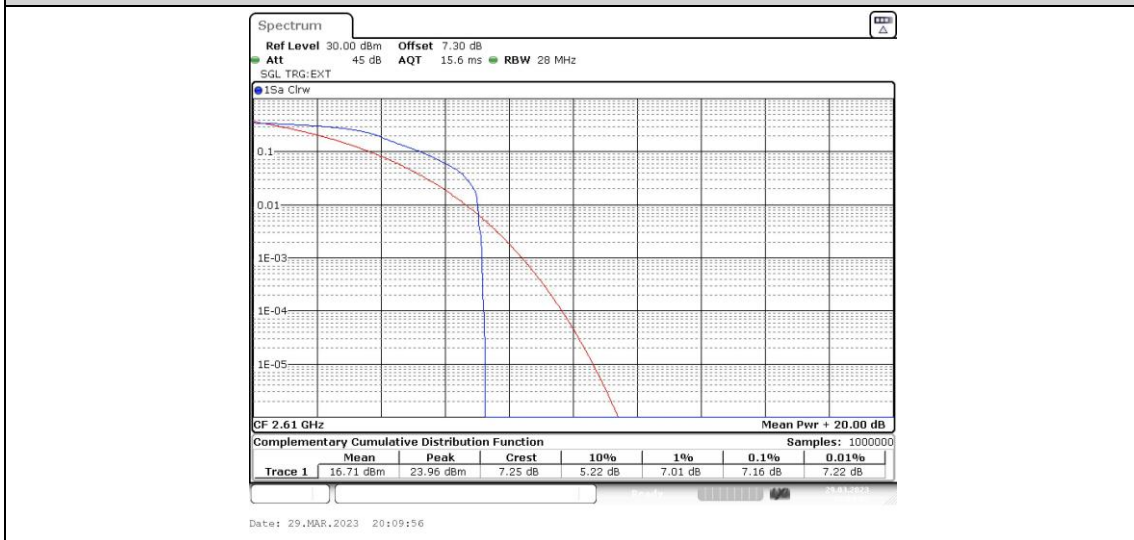

Band38-20MHz-QPSK-38150-1RB#0