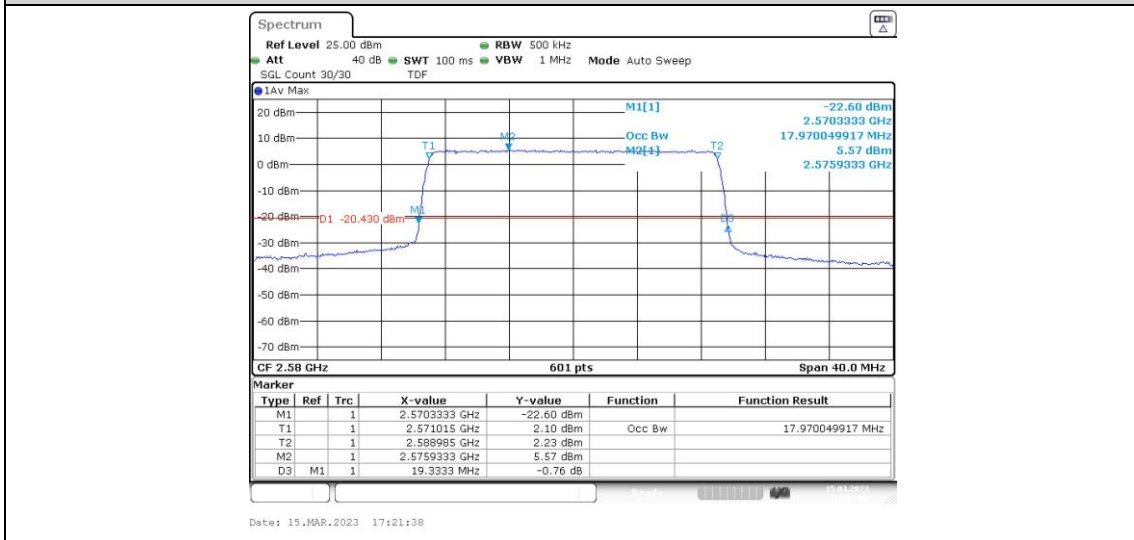

Band38-20MHz-QPSK-37850-100RB#0