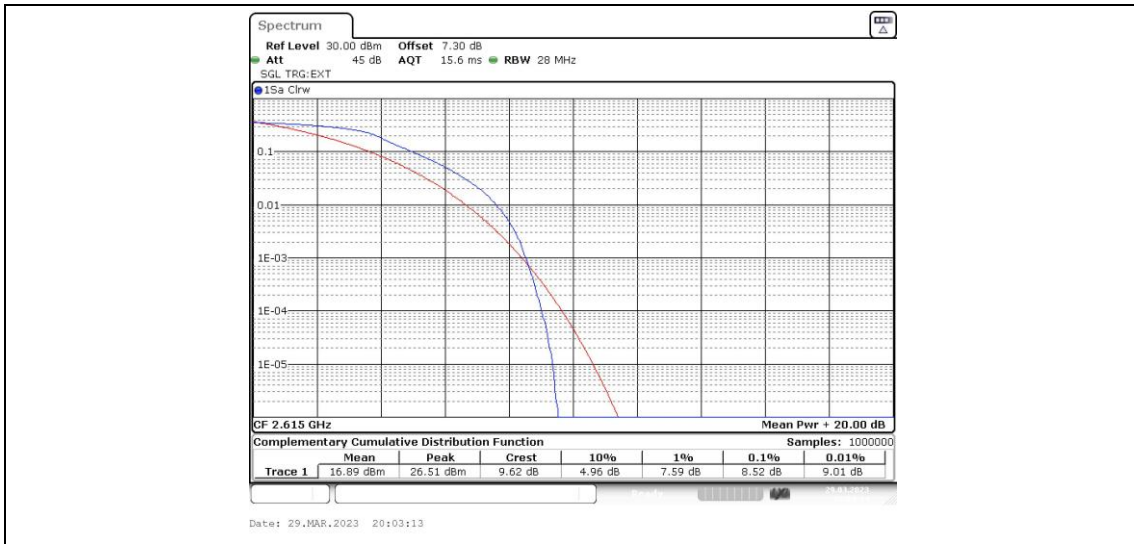

Band38-10MHz-QPSK-38200-50RB#0