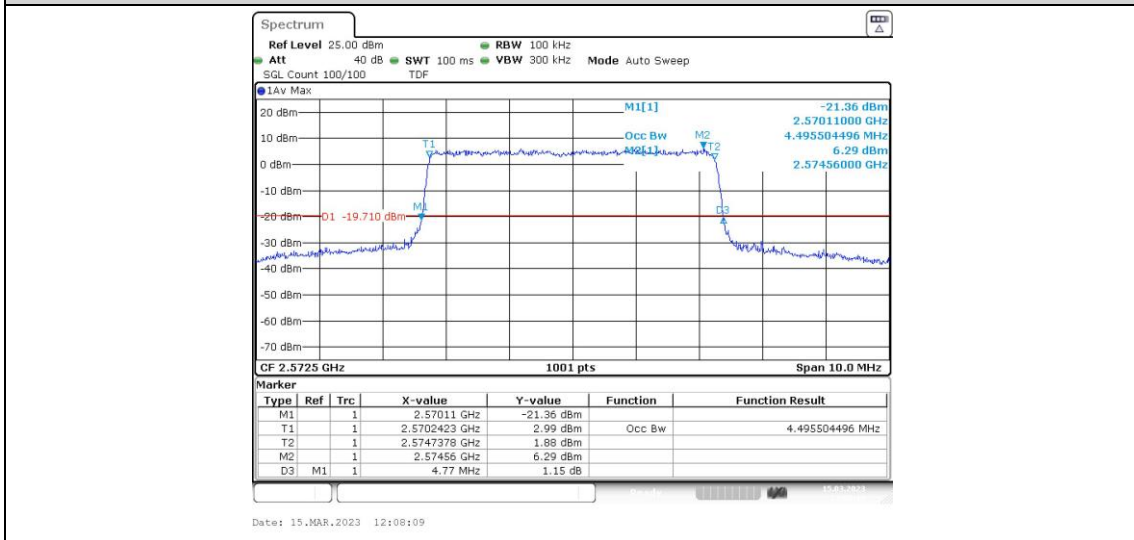

## Appendix C: 26dB Bandwidth and Occupied Bandwidth

### Test Result

Band	Bandwidth	Modulation	Channel	RB Configuration	Occupied Bandwidth (MHz)	26dB Bandwidth (MHz)	Verdict
Band38	5MHz	QPSK	37775	25RB#0	4.496	4.80	PASS
Band38	5MHz	QPSK	38000	25RB#0	4.496	4.79	PASS
Band38	5MHz	QPSK	38225	25RB#0	4.505	4.79	PASS
Band38	5MHz	16QAM	37775	25RB#0	4.496	4.77	PASS
Band38	5MHz	16QAM	38000	25RB#0	4.496	4.78	PASS
Band38	5MHz	16QAM	38225	25RB#0	4.496	4.77	PASS
Band38	10MHz	QPSK	37800	50RB#0	8.985	9.53	PASS
Band38	10MHz	QPSK	38000	50RB#0	8.985	9.53	PASS
Band38	10MHz	QPSK	38200	50RB#0	8.985	9.53	PASS
Band38	10MHz	16QAM	37800	50RB#0	8.985	9.53	PASS
Band38	10MHz	16QAM	38000	50RB#0	8.985	9.53	PASS
Band38	10MHz	16QAM	38200	50RB#0	8.985	9.53	PASS
Band38	15MHz	QPSK	37825	75RB#0	13.478	14.30	PASS
Band38	15MHz	QPSK	38000	75RB#0	13.478	14.30	PASS
Band38	15MHz	QPSK	38175	75RB#0	13.478	14.30	PASS
Band38	15MHz	16QAM	37825	75RB#0	13.478	14.30	PASS
Band38	15MHz	16QAM	38000	75RB#0	13.478	14.30	PASS
Band38	15MHz	16QAM	38175	75RB#0	13.478	14.30	PASS
Band38	20MHz	QPSK	37850	100RB#0	17.97	19.33	PASS
Band38	20MHz	QPSK	38000	100RB#0	17.97	19.33	PASS
Band38	20MHz	QPSK	38150	100RB#0	17.97	19.33	PASS
Band38	20MHz	16QAM	37850	100RB#0	17.97	19.33	PASS
Band38	20MHz	16QAM	38000	100RB#0	17.97	19.33	PASS
Band38	20MHz	16QAM	38150	100RB#0	17.97	19.33	PASS

### Test Graphs

Band38-5MHz-16QAM-37775-25RB#0

Band38-5MHz-16QAM-38000-25RB#0

Band38-5MHz-16QAM-38225-25RB#0

Band38-10MHz-QPSK-37800-50RB#0

Band38-10MHz-QPSK-38000-50RB#0

Band38-10MHz-QPSK-38200-50RB#0

**Band38-10MHz-16QAM-37800-50RB#0**