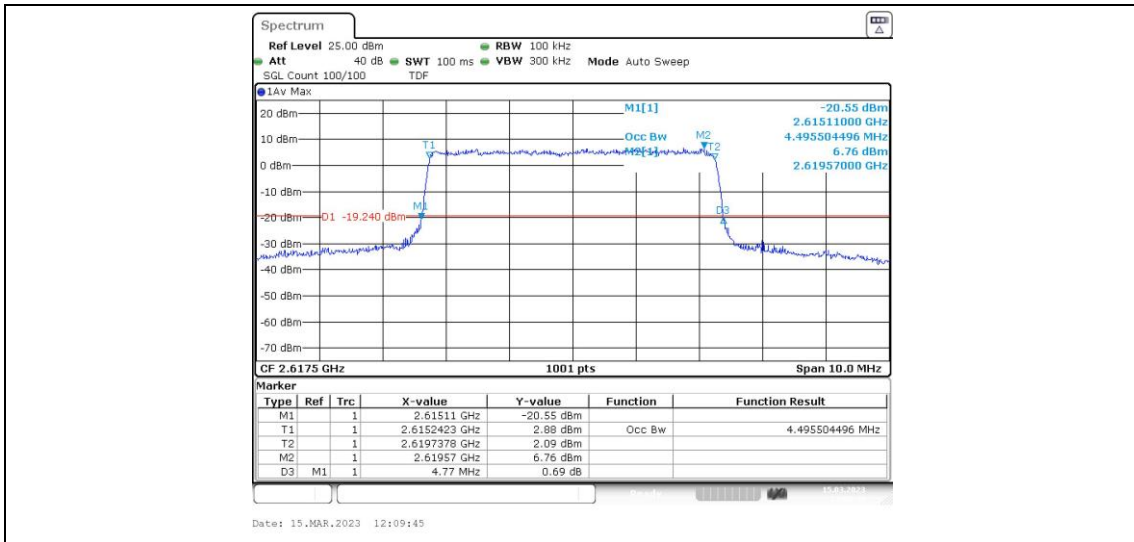

### Test Graphs

Band38-5MHz-16QAM-37775-25RB#0

Band38-5MHz-16QAM-38000-25RB#0

Band38-5MHz-16QAM-38225-25RB#0

Band38-10MHz-QPSK-37800-50RB#0

Band38-10MHz-QPSK-38000-50RB#0

Band38-10MHz-QPSK-38200-50RB#0

**Band38-10MHz-16QAM-37800-50RB#0**