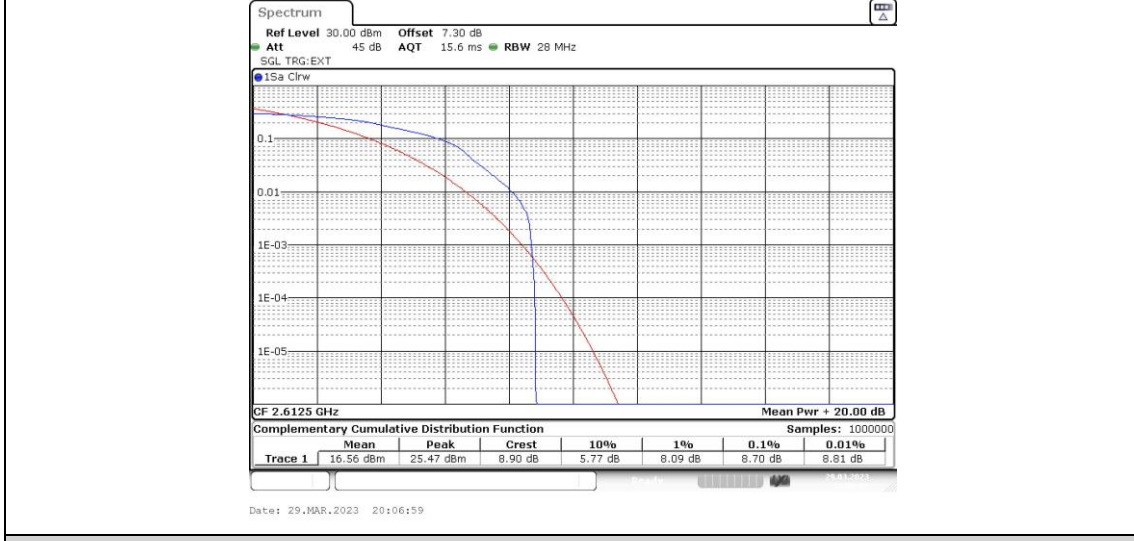

Band38-15MHz-16QAM-37825-75RB#0

Band38-15MHz-16QAM-38000-1RB#0

**Band38-15MHz-16QAM-38000-75RB#0**

**Band38-15MHz-16QAM-38175-1RB#0**

**Band38-15MHz-16QAM-38175-75RB#0**

Band38-20MHz-QPSK-37850-1RB#0

Band38-20MHz-QPSK-37850-100RB#0