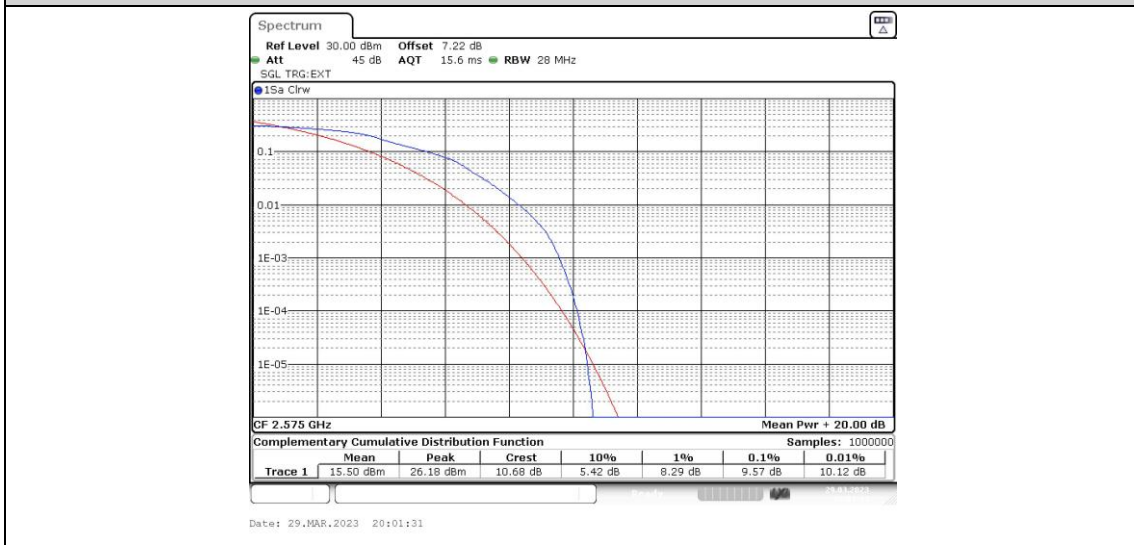

Band38-10MHz-16QAM-37800-50RB#0