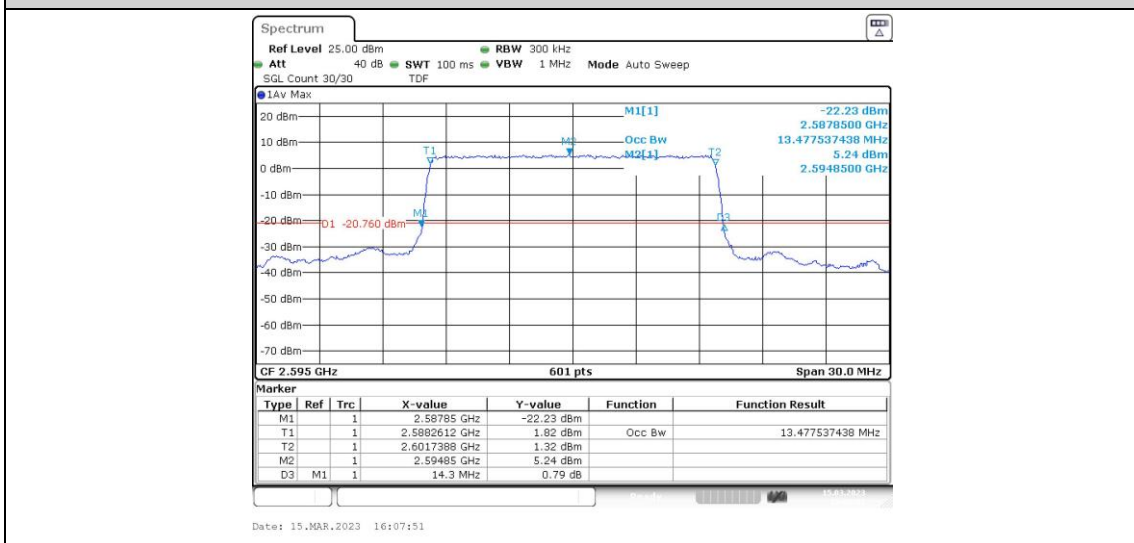

### Test Graphs

Band38-5MHz-16QAM-37775-25RB#0

Band38-5MHz-16QAM-38000-25RB#0

Band38-5MHz-16QAM-38225-25RB#0

Band38-10MHz-QPSK-37800-50RB#0

Band38-10MHz-QPSK-38000-50RB#0

Band38-10MHz-QPSK-38200-50RB#0

**Band38-10MHz-16QAM-37800-50RB#0**

**Band38-10MHz-16QAM-38000-50RB#0**

**Band38-10MHz-16QAM-38200-50RB#0**

Band38-15MHz-QPSK-37825-75RB#0

Band38-15MHz-QPSK-38000-75RB#0

Band38-15MHz-QPSK-38175-75RB#0

Band38-15MHz-16QAM-37825-75RB#0

Band38-15MHz-16QAM-38000-75RB#0