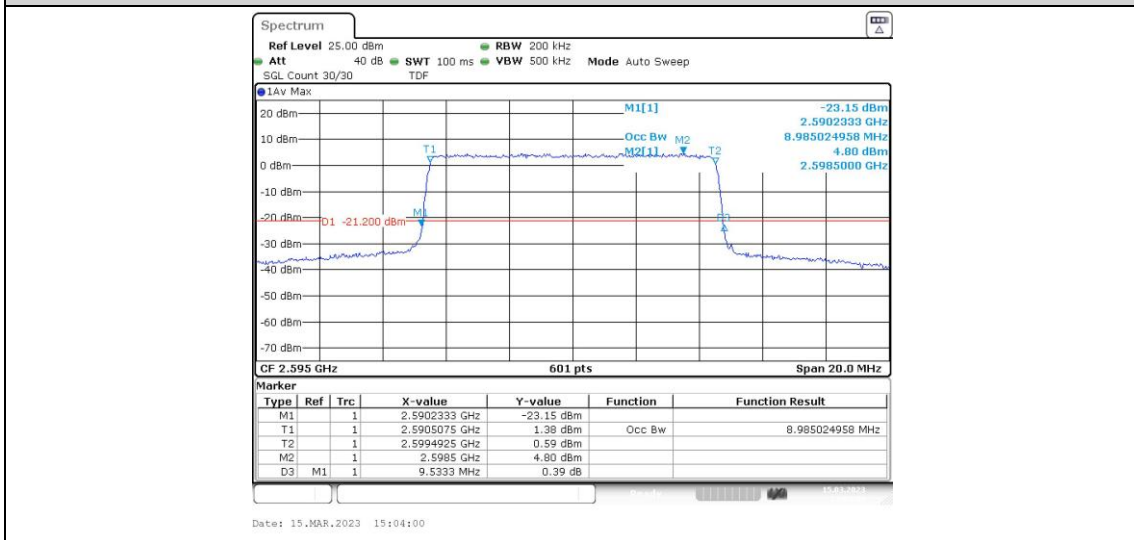

Band38-10MHz-16QAM-38000-50RB#0

Band38-10MHz-16QAM-38200-50RB#0