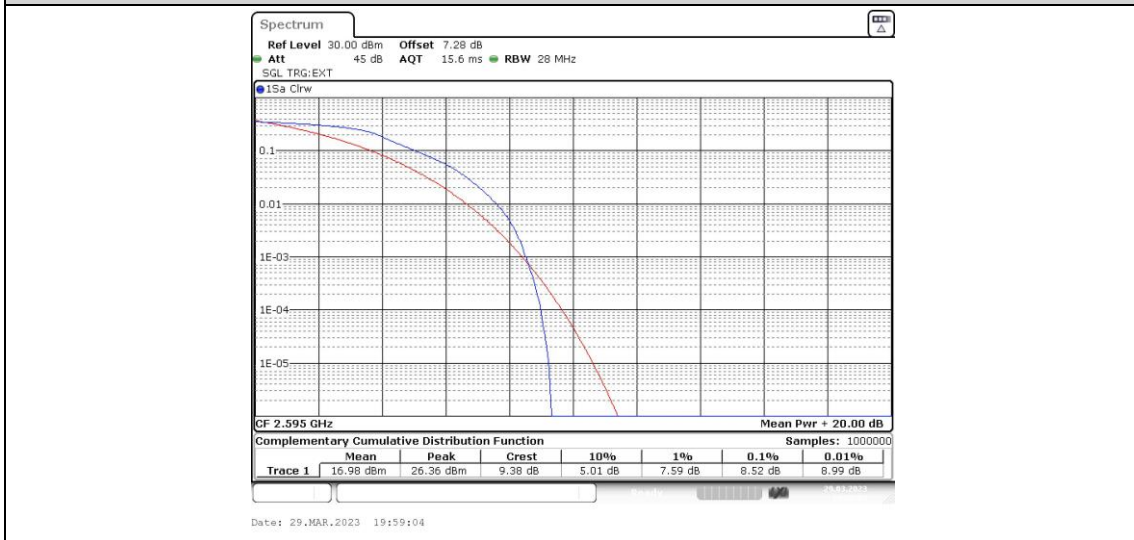

### Test Graphs

Band38-5MHz-QPSK-38000-25RB#0

Band38-5MHz-QPSK-38225-1RB#0

Band38-5MHz-QPSK-38225-25RB#0

Band38-5MHz-16QAM-37775-1RB#0

Band38-5MHz-16QAM-37775-25RB#0

Band38-5MHz-16QAM-38000-1RB#0

Band38-5MHz-16QAM-38000-25RB#0