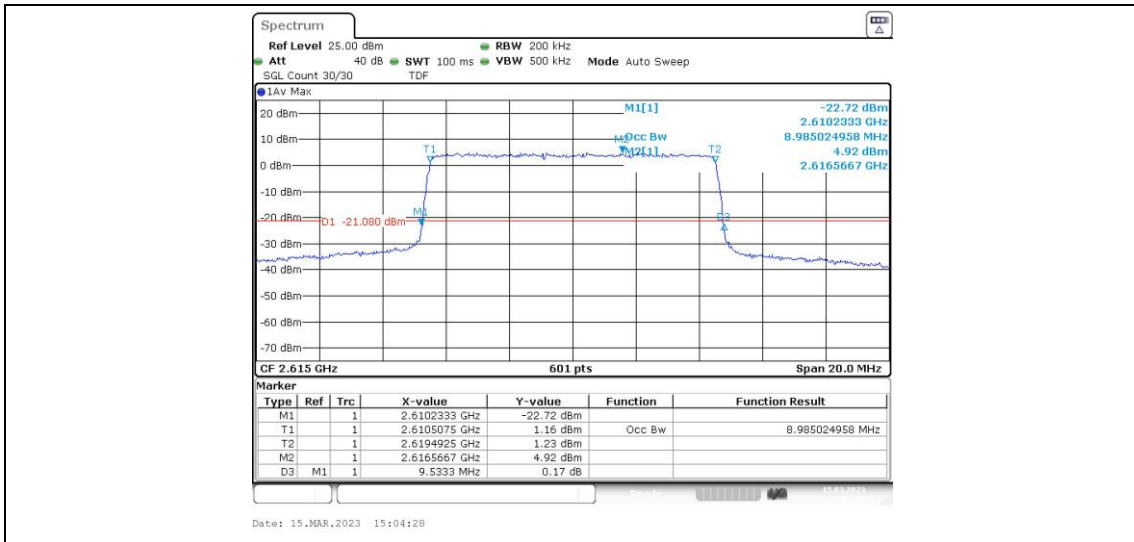

Band38-15MHz-QPSK-37825-75RB#0

Band38-15MHz-QPSK-38000-75RB#0

Band38-15MHz-QPSK-38175-75RB#0