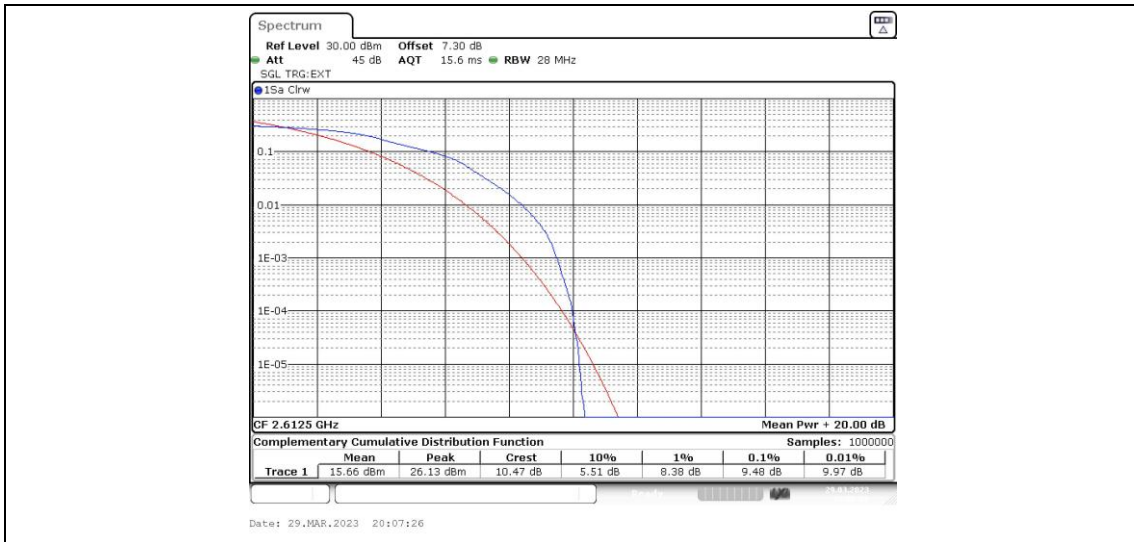

Band38-15MHz-16QAM-37825-75RB#0

Band38-15MHz-16QAM-38000-1RB#0

**Band38-15MHz-16QAM-38000-75RB#0**

**Band38-15MHz-16QAM-38175-1RB#0**

**Band38-15MHz-16QAM-38175-75RB#0**

Band38-20MHz-QPSK-37850-1RB#0

Band38-20MHz-QPSK-37850-100RB#0