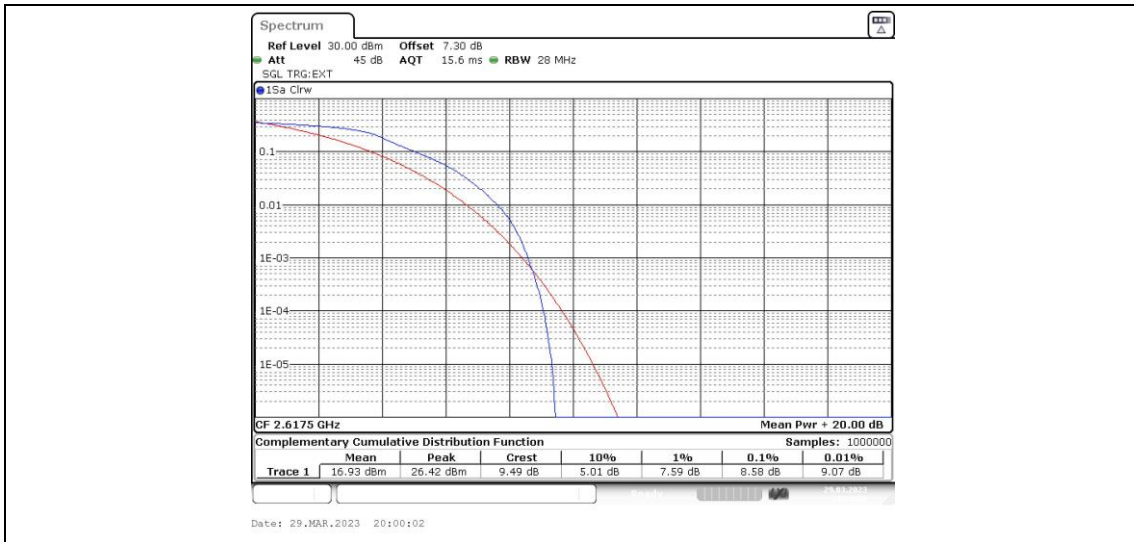

### Test Graphs

Band38-5MHz-QPSK-38000-25RB#0

Band38-5MHz-QPSK-38225-1RB#0

Band38-5MHz-QPSK-38225-25RB#0

Band38-5MHz-16QAM-37775-1RB#0

Band38-5MHz-16QAM-37775-25RB#0

Band38-5MHz-16QAM-38000-1RB#0

Band38-5MHz-16QAM-38000-25RB#0