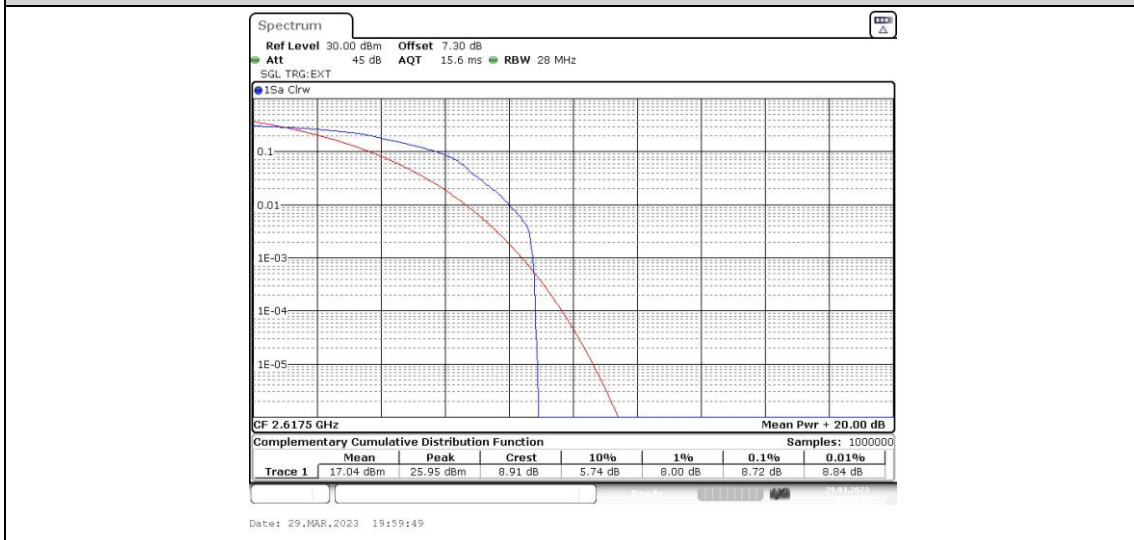

Band38-5MHz-16QAM-38225-1RB#0