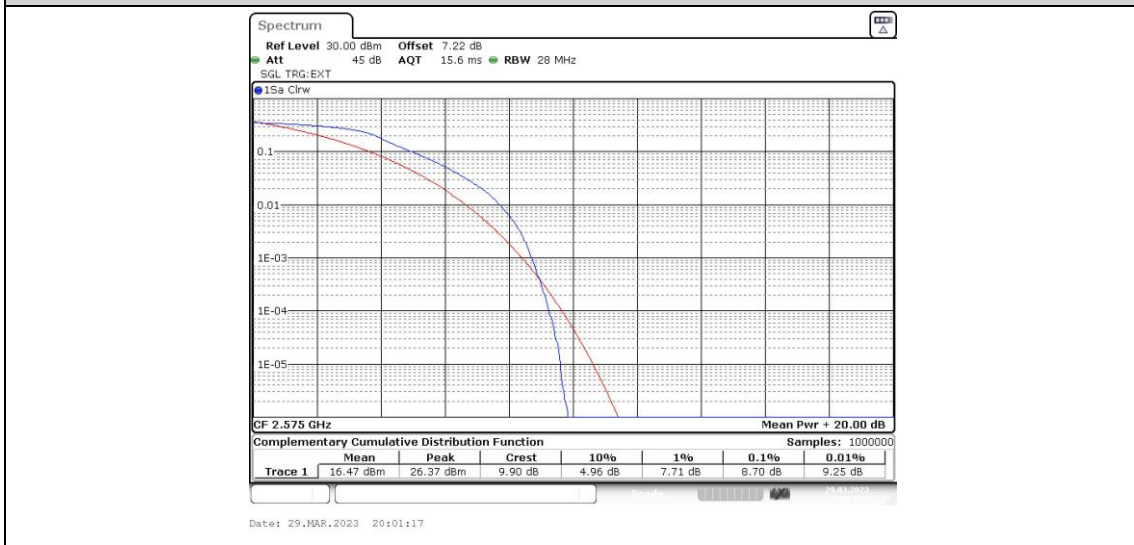

Band38-10MHz-QPSK-37800-50RB#0

Band38-10MHz-QPSK-38000-1RB#0