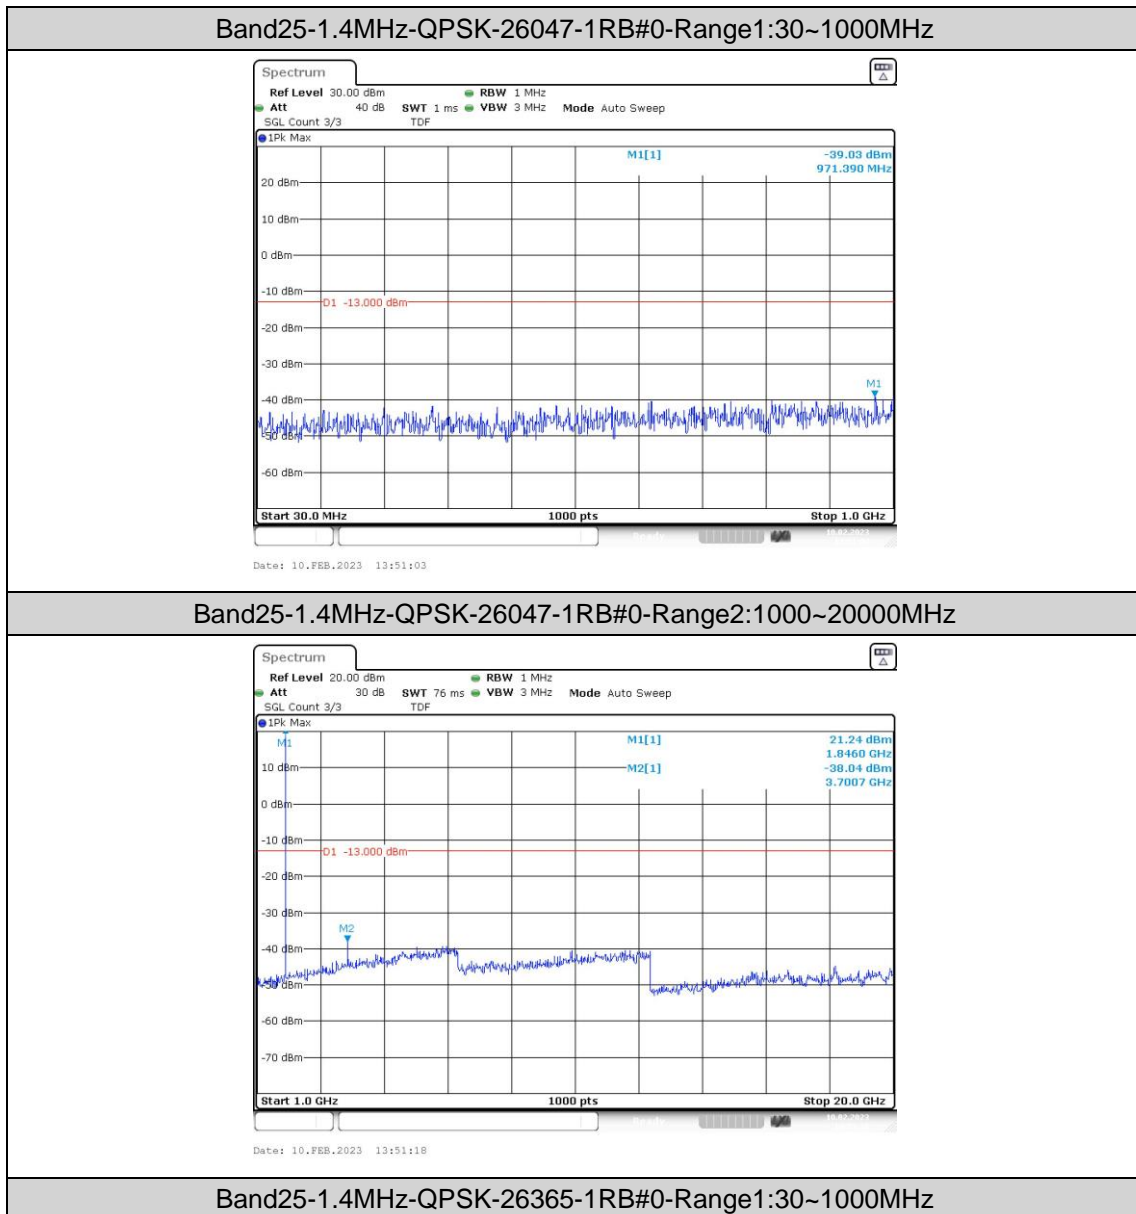

Test Graphs