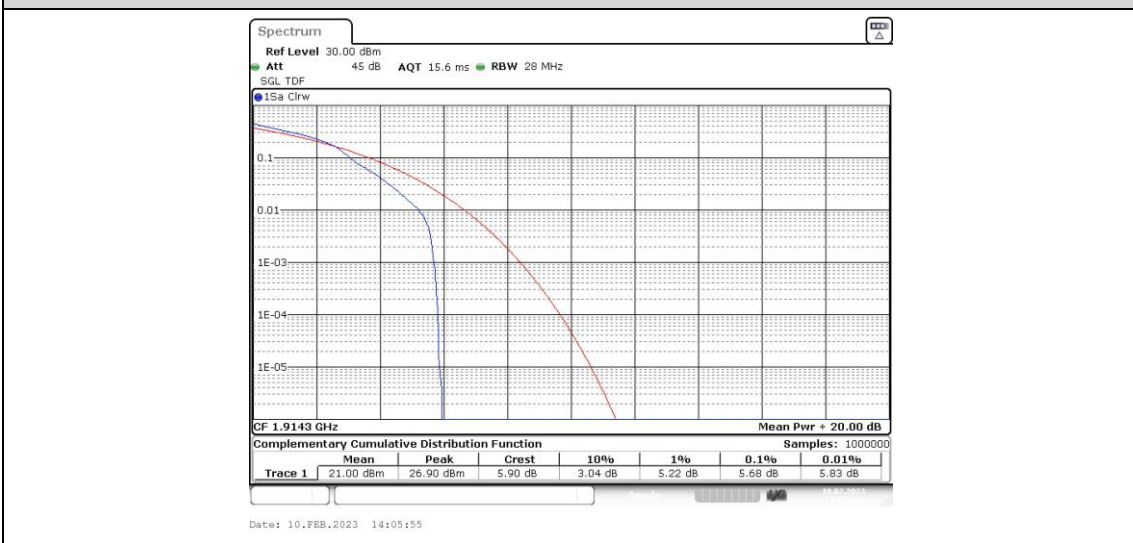

Band25-1.4MHz-16QAM-26683-1RB#0

Band25-1.4MHz-16QAM-26683-6RB#0