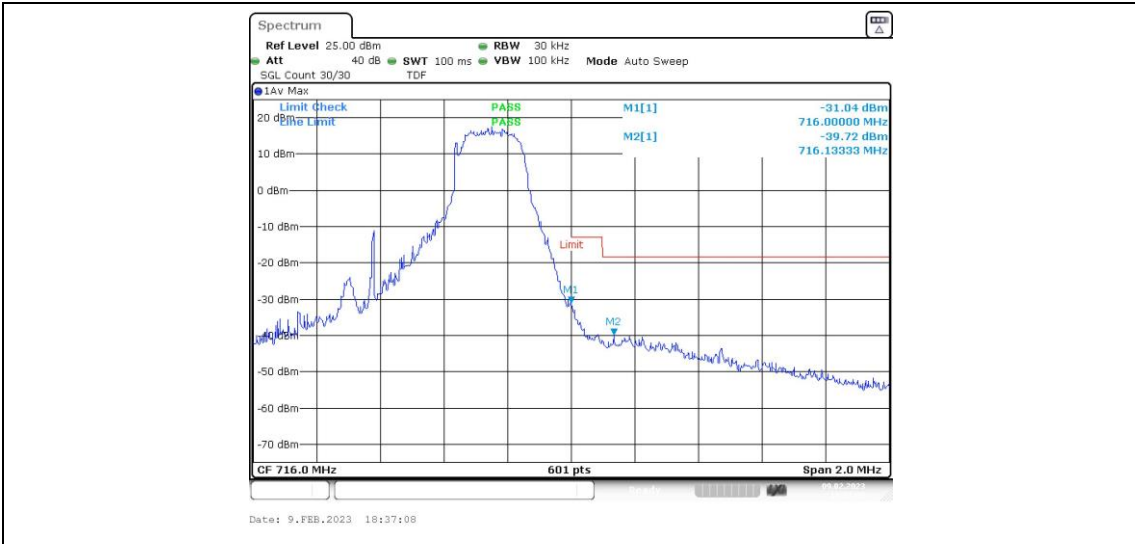

Test Graphs

Band12-1.4MHz-QPSK-23017-6RB#0

Band12-1.4MHz-QPSK-23173-1RB#0

Band12-1.4MHz-QPSK-23173-1RB#5

Band12-1.4MHz-QPSK-23173-6RB#0

Band12-1.4MHz-16QAM-23017-1RB#0

Band12-1.4MHz-16QAM-23017-1RB#5

Band12-1.4MHz-16QAM-23173-6RB#0