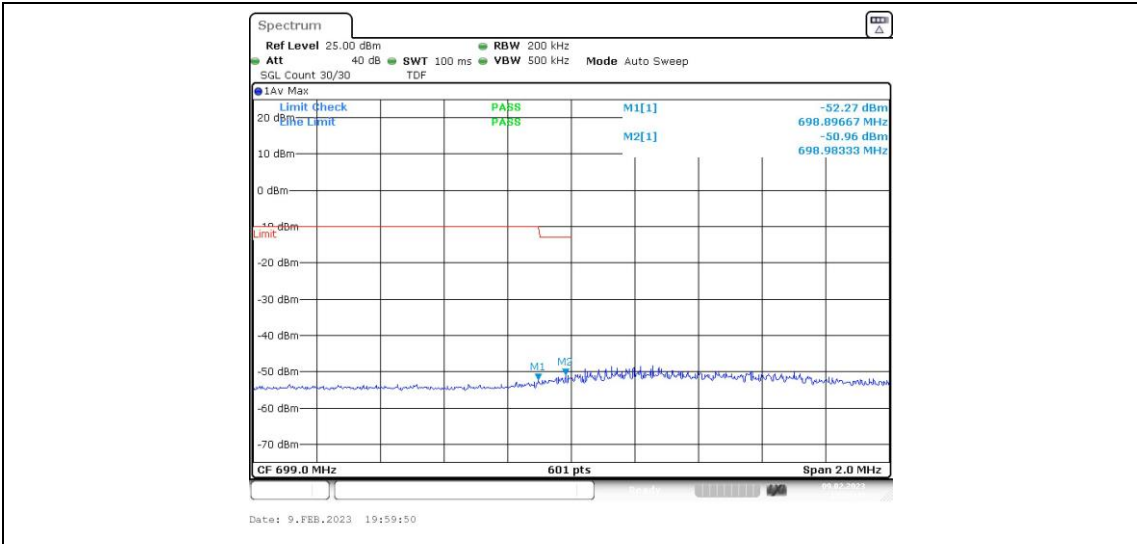

Band12-10MHz-QPSK-23130-1RB#0

Band12-10MHz-QPSK-23130-1RB#49

Band12-10MHz-QPSK-23130-50RB#0

Band12-10MHz-16QAM-23060-1RB#0

Band12-10MHz-16QAM-23060-1RB#49

Band12-10MHz-16QAM-23060-50RB#0

Band12-10MHz-16QAM-23130-1RB#0