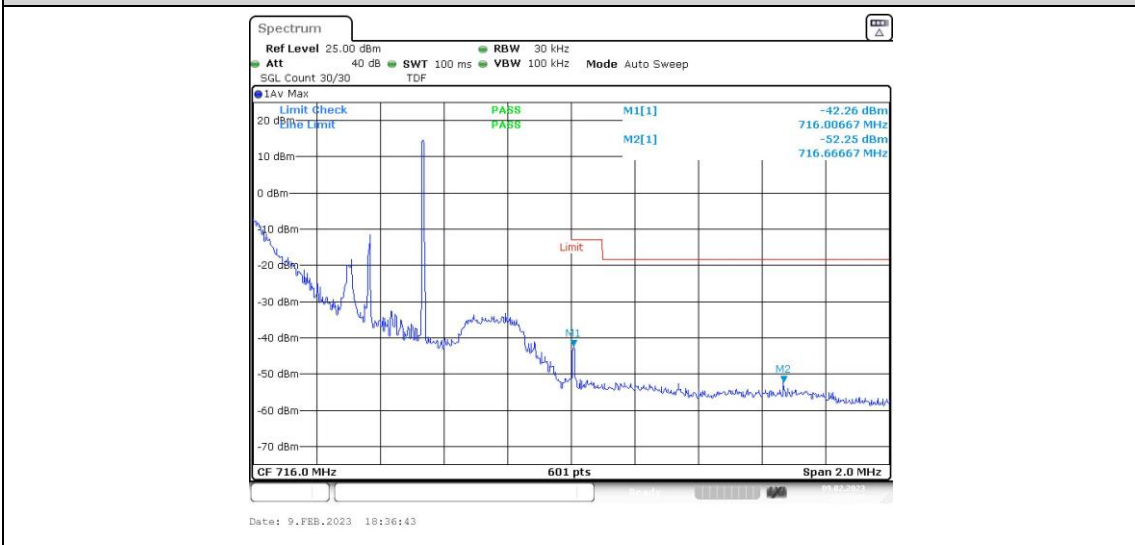

Test Graphs

Band12-1.4MHz-QPSK-23017-6RB#0

Band12-1.4MHz-QPSK-23173-1RB#0

Band12-1.4MHz-QPSK-23173-1RB#5

Band12-1.4MHz-QPSK-23173-6RB#0

Band12-1.4MHz-16QAM-23017-1RB#0

Band12-1.4MHz-16QAM-23017-1RB#5

Band12-1.4MHz-16QAM-23173-6RB#0