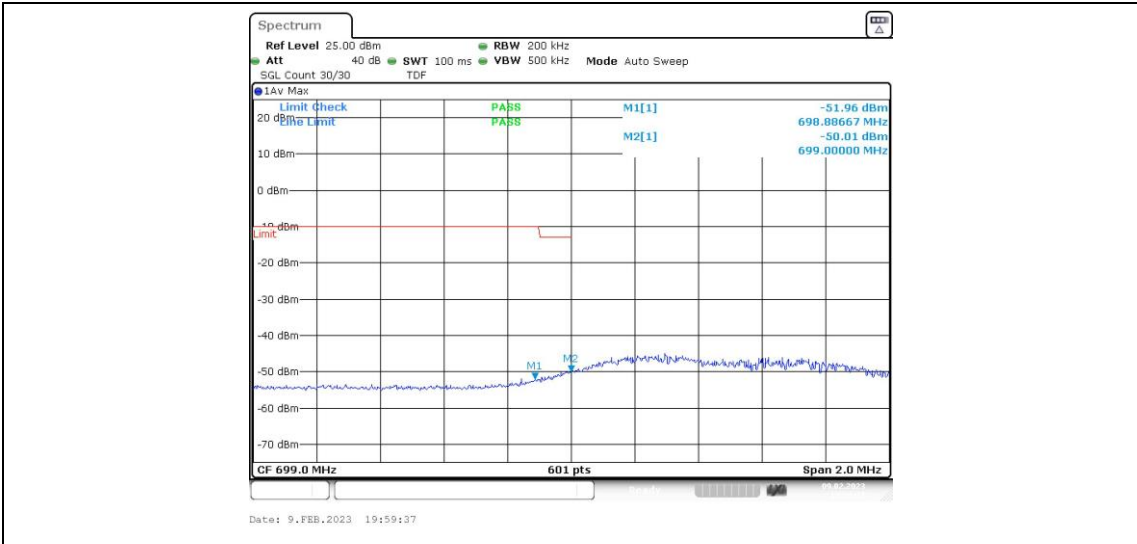

Band12-5MHz-16QAM-23035-25RB#0

Band12-5MHz-16QAM-23155-1RB#0

Band12-5MHz-16QAM-23155-1RB#24

Band12-5MHz-16QAM-23155-25RB#0

Band12-10MHz-QPSK-23060-1RB#0

Band12-10MHz-QPSK-23060-1RB#49

Band12-10MHz-QPSK-23060-50RB#0