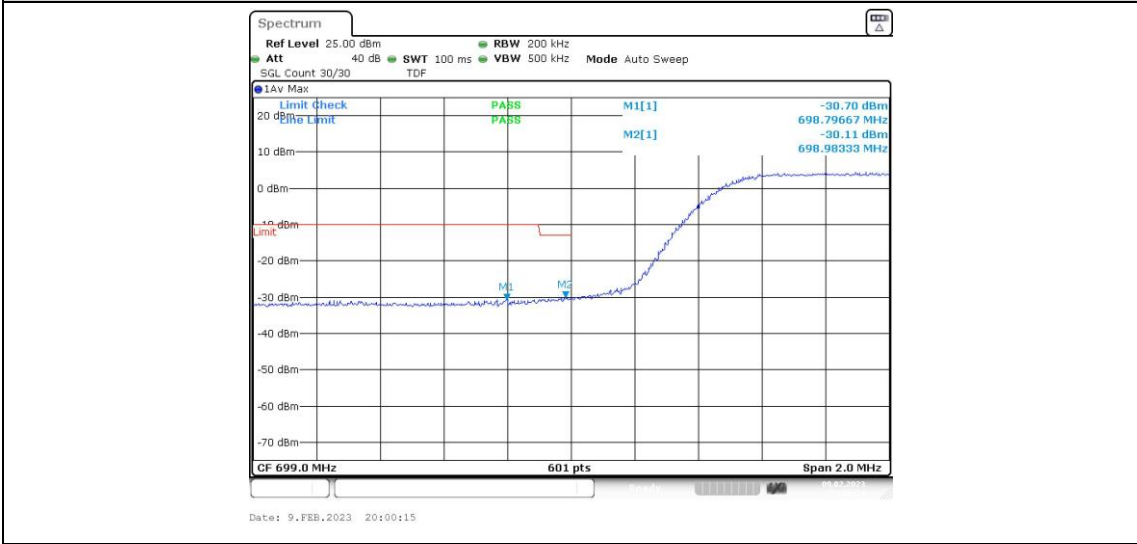

Band12-10MHz-QPSK-23130-1RB#0

Band12-10MHz-QPSK-23130-1RB#49

Band12-10MHz-QPSK-23130-50RB#0

Band12-10MHz-16QAM-23060-1RB#0

Band12-10MHz-16QAM-23060-1RB#49

Band12-10MHz-16QAM-23060-50RB#0

Band12-10MHz-16QAM-23130-1RB#0