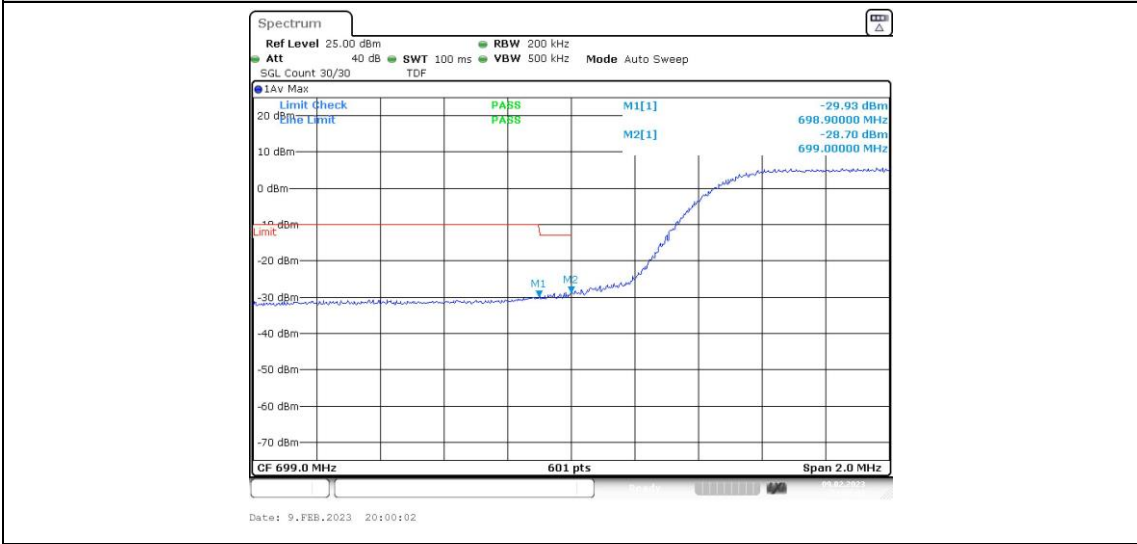

Band12-5MHz-16QAM-23035-25RB#0

Band12-5MHz-16QAM-23155-1RB#0

Band12-5MHz-16QAM-23155-1RB#24

Band12-5MHz-16QAM-23155-25RB#0

Band12-10MHz-QPSK-23060-1RB#0

Band12-10MHz-QPSK-23060-1RB#49

Band12-10MHz-QPSK-23060-50RB#0