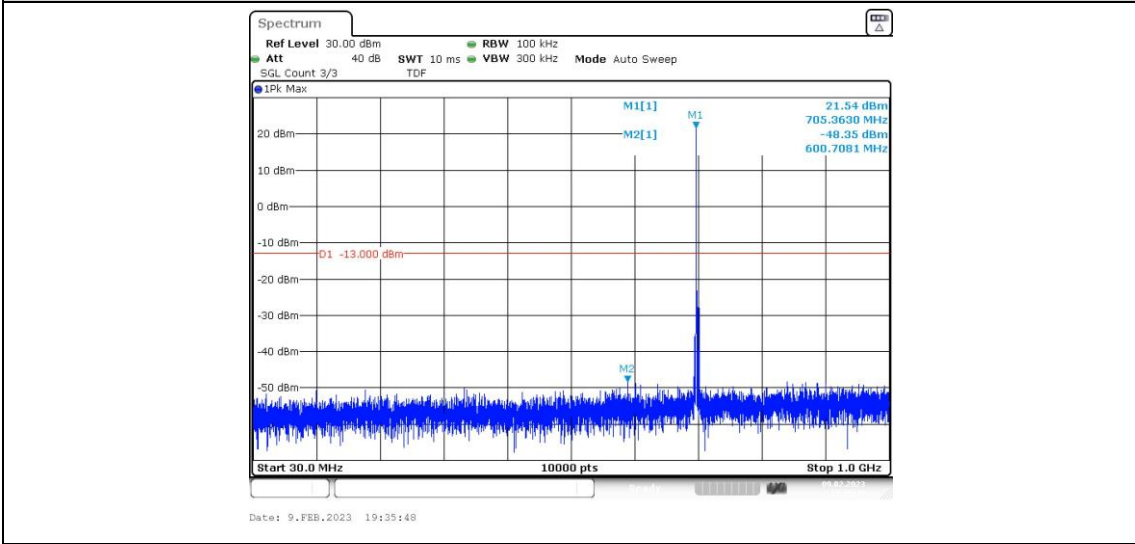

Band12-5MHz-16QAM-23095-1RB#0-Range1:30~1000MHz