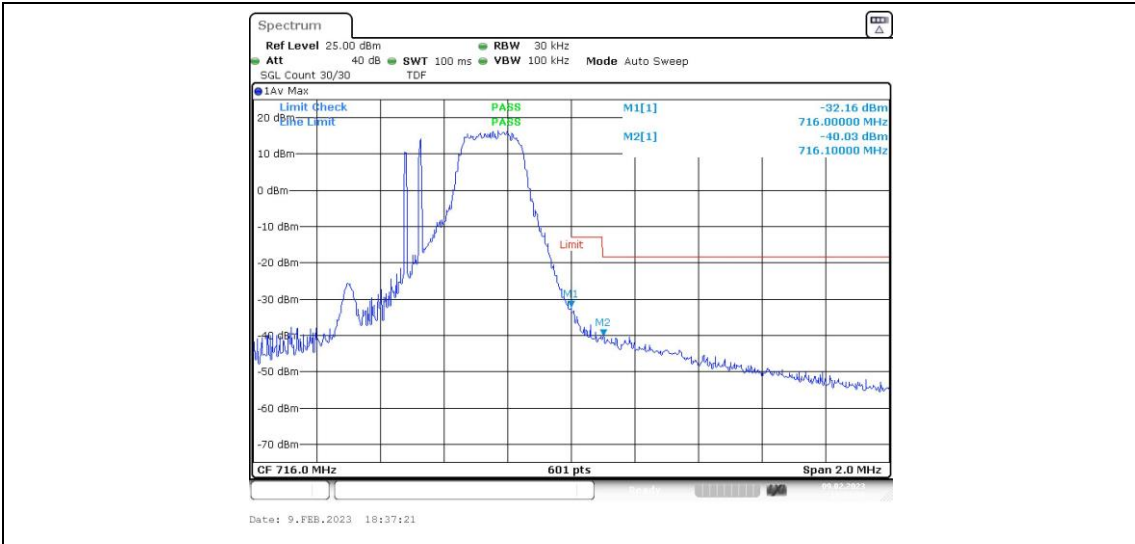

Test Graphs

Band12-1.4MHz-QPSK-23017-6RB#0

Band12-1.4MHz-QPSK-23173-1RB#0

Band12-1.4MHz-QPSK-23173-1RB#5

Band12-1.4MHz-QPSK-23173-6RB#0

Band12-1.4MHz-16QAM-23017-1RB#0

Band12-1.4MHz-16QAM-23017-1RB#5

Band12-1.4MHz-16QAM-23173-6RB#0