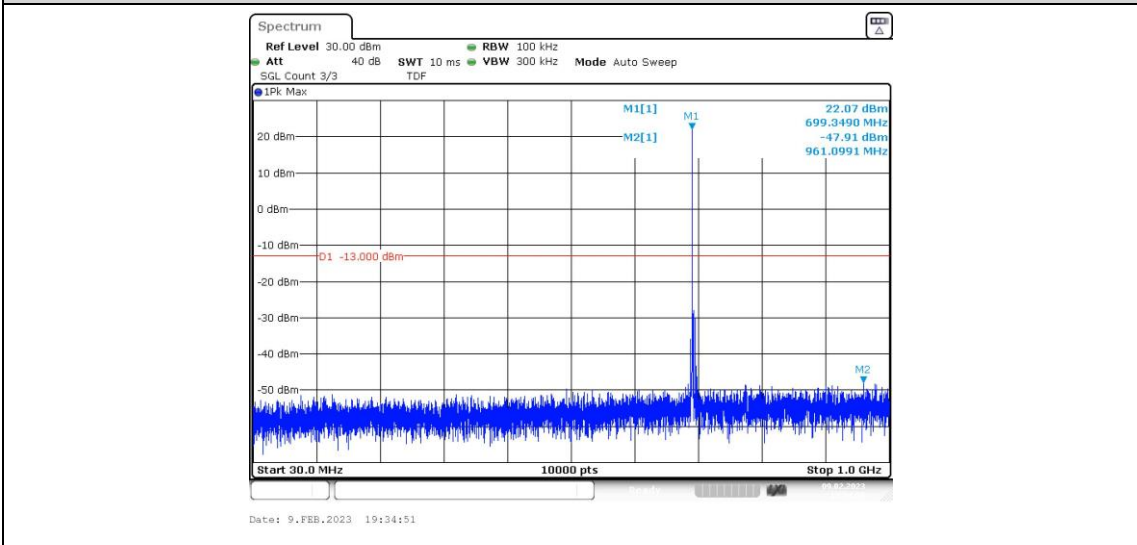

Band12-5MHz-16QAM-23035-1RB#0-Range1:30~1000MHz