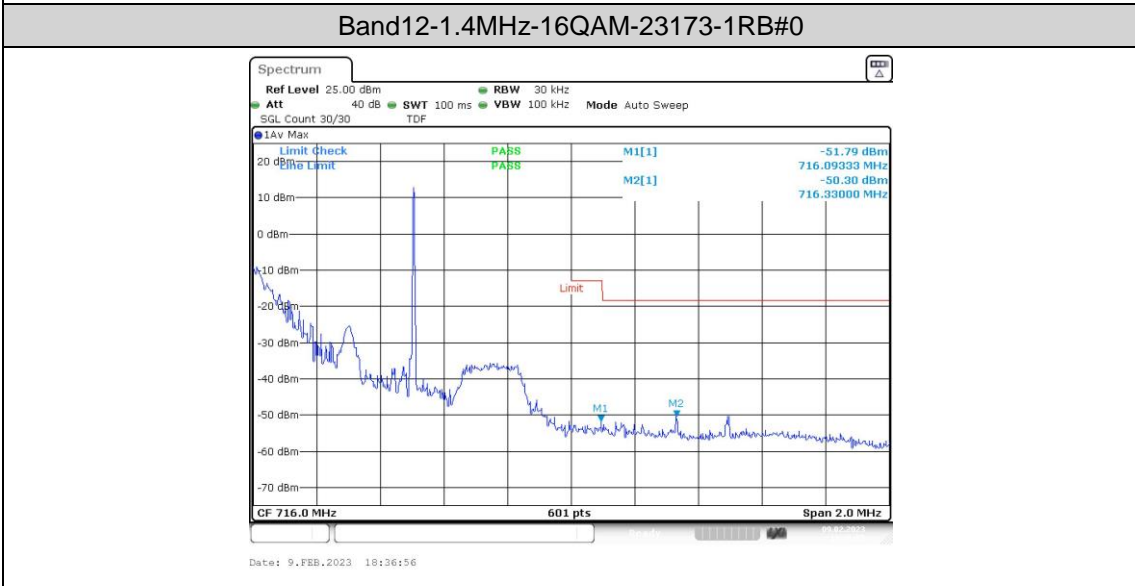

Test Graphs

Band12-1.4MHz-QPSK-23017-6RB#0

Band12-1.4MHz-QPSK-23173-1RB#0

Band12-1.4MHz-QPSK-23173-1RB#5

Band12-1.4MHz-QPSK-23173-6RB#0

Band12-1.4MHz-16QAM-23017-1RB#0

Band12-1.4MHz-16QAM-23017-1RB#5

Band12-1.4MHz-16QAM-23173-6RB#0