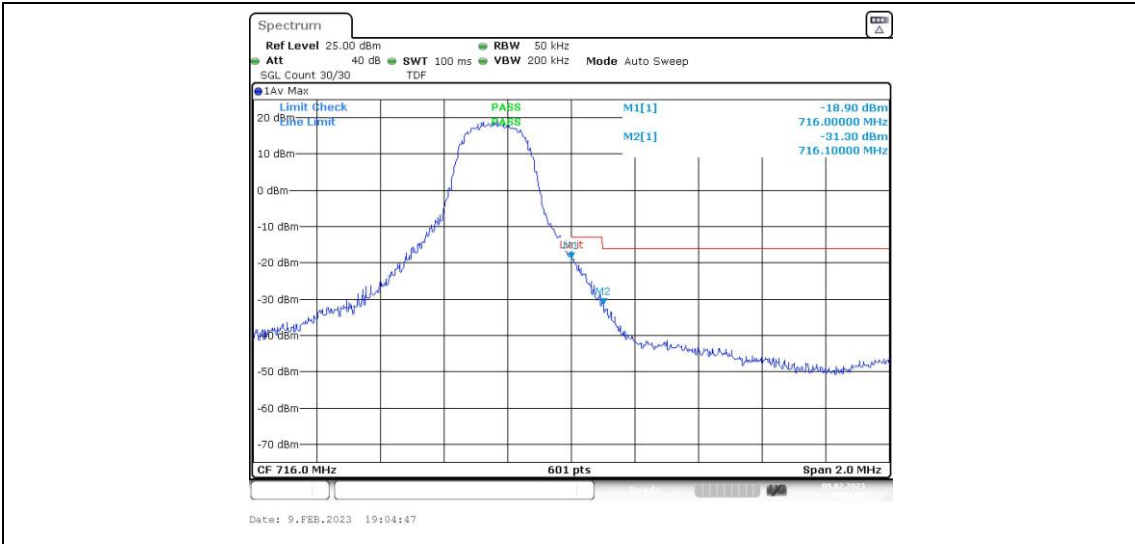

Band12-3MHz-QPSK-23165-15RB#0