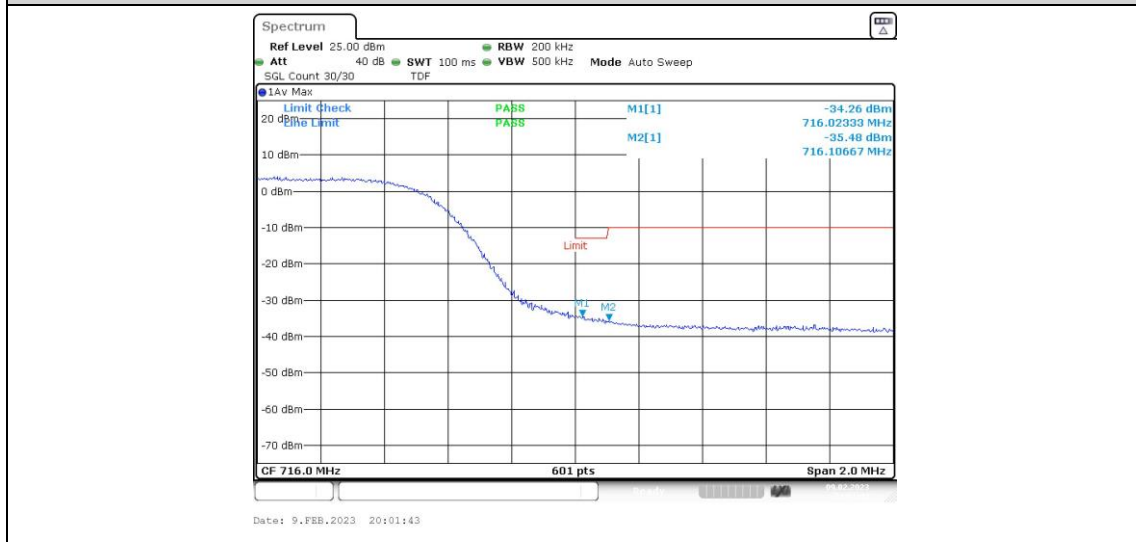

Band12-10MHz-16QAM-23130-50RB#0