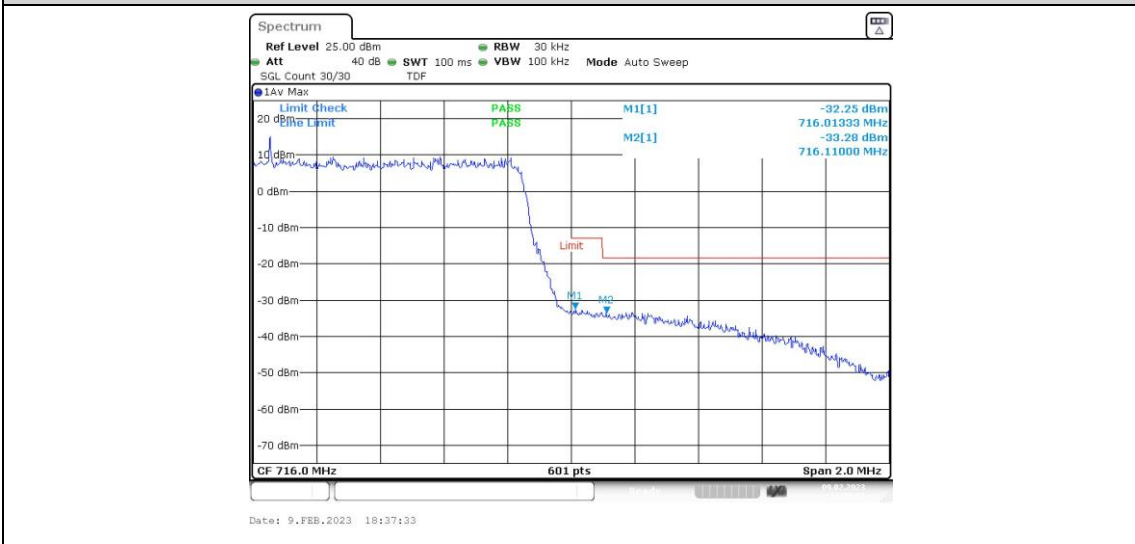

Test Graphs

Band12-1.4MHz-QPSK-23017-6RB#0

Band12-1.4MHz-QPSK-23173-1RB#0

Band12-1.4MHz-QPSK-23173-1RB#5

Band12-1.4MHz-QPSK-23173-6RB#0

Band12-1.4MHz-16QAM-23017-1RB#0

Band12-1.4MHz-16QAM-23017-1RB#5

Band12-1.4MHz-16QAM-23173-6RB#0