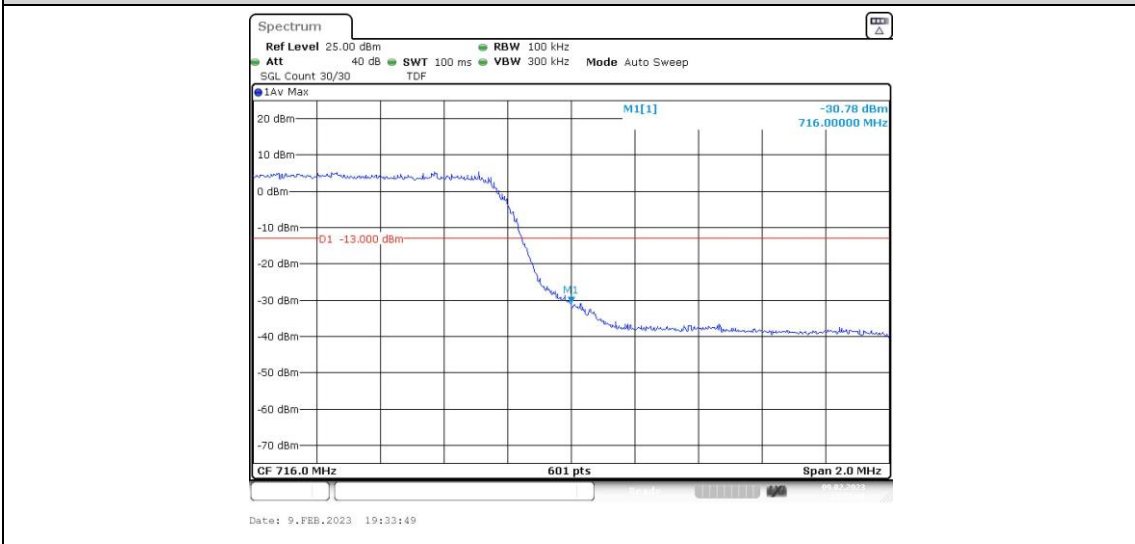

Band12-5MHz-16QAM-23035-25RB#0

Band12-5MHz-16QAM-23155-1RB#0

Band12-5MHz-16QAM-23155-1RB#24

Band12-5MHz-16QAM-23155-25RB#0

Band12-10MHz-QPSK-23060-1RB#0

Band12-10MHz-QPSK-23060-1RB#49

Band12-10MHz-QPSK-23060-50RB#0