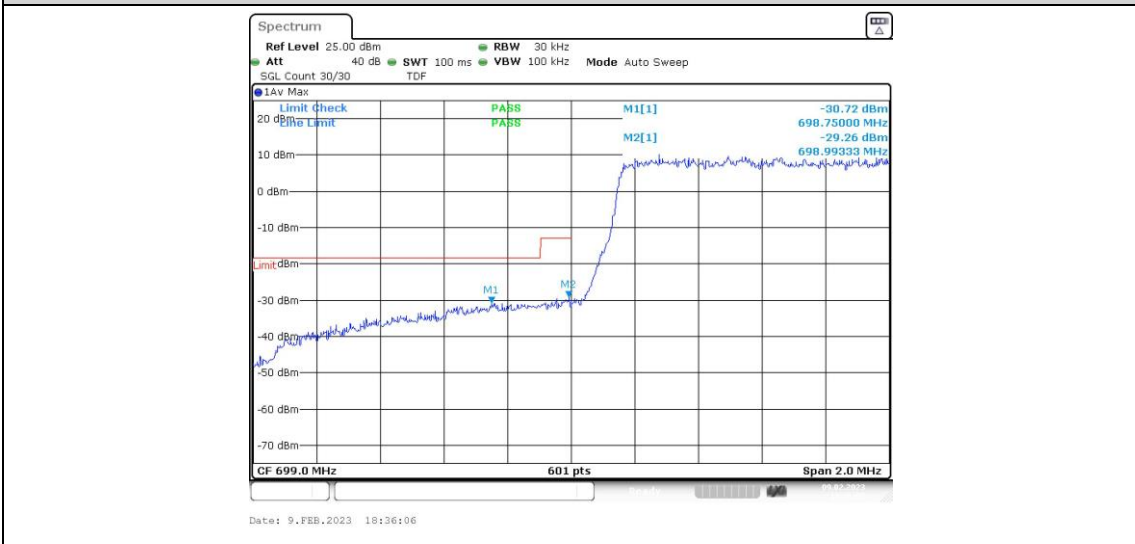

Band12-1.4MHz-QPSK-23017-6RB#0