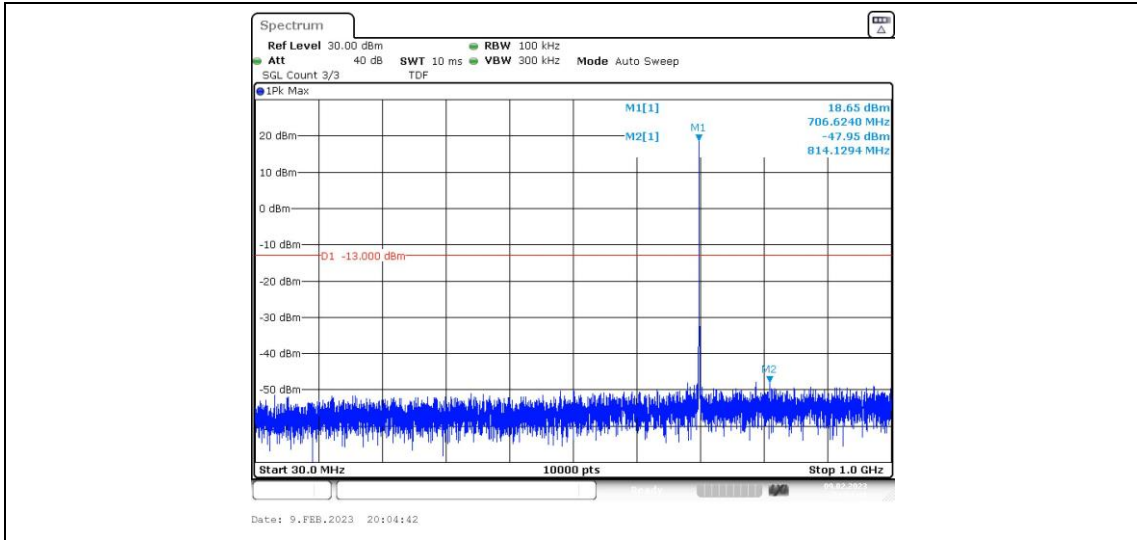

Band12-10MHz-16QAM-23130-1RB#0-Range1:30~1000MHz