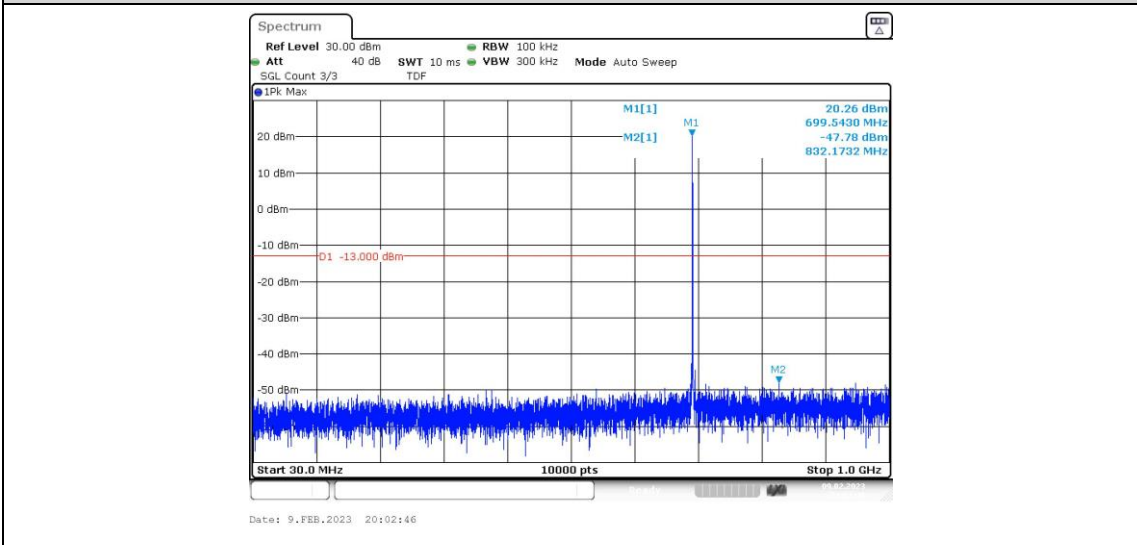

Band12-10MHz-16QAM-23060-1RB#0-Range1:30~1000MHz