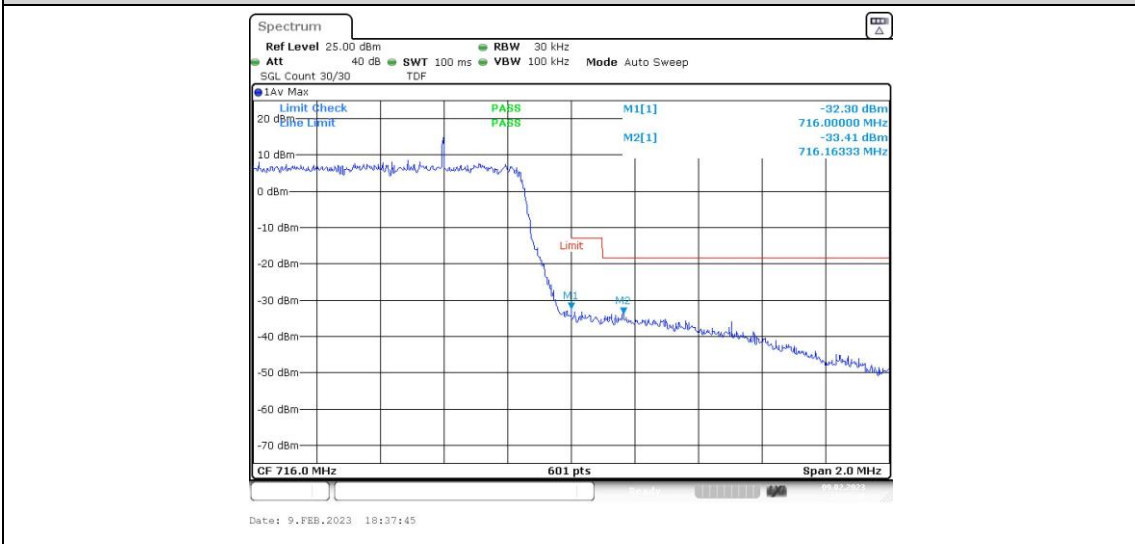

Test Graphs

Band12-1.4MHz-QPSK-23017-6RB#0

Band12-1.4MHz-QPSK-23173-1RB#0

Band12-1.4MHz-QPSK-23173-1RB#5

Band12-1.4MHz-QPSK-23173-6RB#0

Band12-1.4MHz-16QAM-23017-1RB#0

Band12-1.4MHz-16QAM-23017-1RB#5

Band12-1.4MHz-16QAM-23173-6RB#0