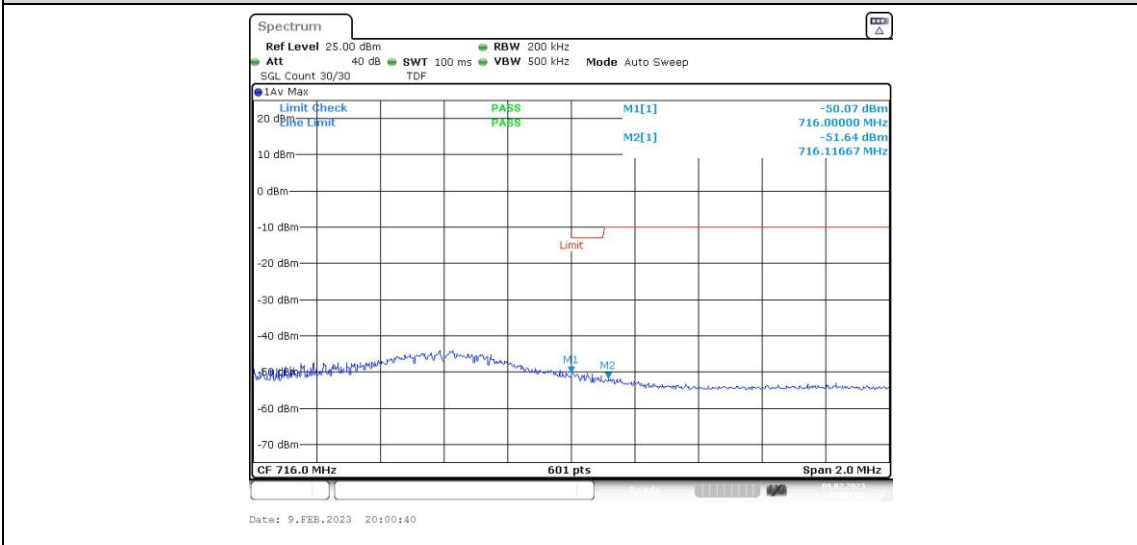

Band12-10MHz-QPSK-23130-1RB#0