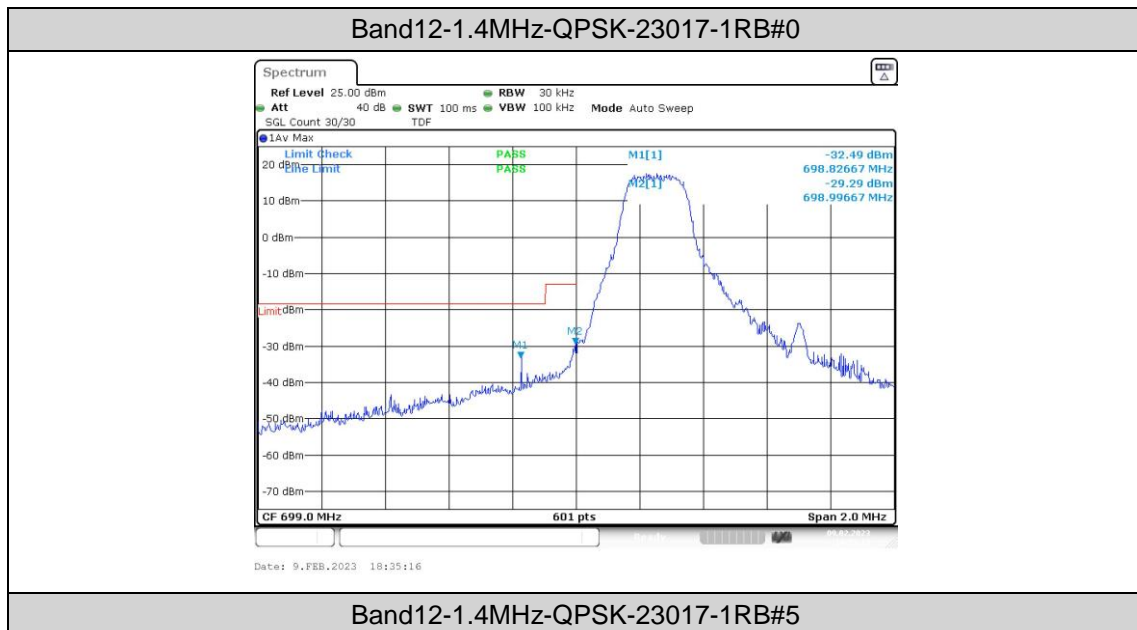

Band12	5MHz	16QAM	23155	25RB#0	-30.78	PASS
Band12	10MHz	QPSK	23060	1RB#0	-34.58,-28.82	PASS
Band12	10MHz	QPSK	23060	1RB#49	-51.96,-50.01	PASS
Band12	10MHz	QPSK	23060	50RB#0	-29.93,-28.70	PASS
Band12	10MHz	QPSK	23130	1RB#0	-50.07,-51.64	PASS
Band12	10MHz	QPSK	23130	1RB#49	-30.36,-35.92	PASS
Band12	10MHz	QPSK	23130	50RB#0	-33.07,-34.52	PASS
Band12	10MHz	16QAM	23060	1RB#0	-35.66,-30.24	PASS
Band12	10MHz	16QAM	23060	1RB#49	-52.27,-50.96	PASS
Band12	10MHz	16QAM	23060	50RB#0	-30.70,-30.11	PASS
Band12	10MHz	16QAM	23130	1RB#0	-52.45,-52.78	PASS
Band12	10MHz	16QAM	23130	1RB#49	-29.95,-34.96	PASS
Band12	10MHz	16QAM	23130	50RB#0	-34.26,-35.48	PASS

Test Graphs