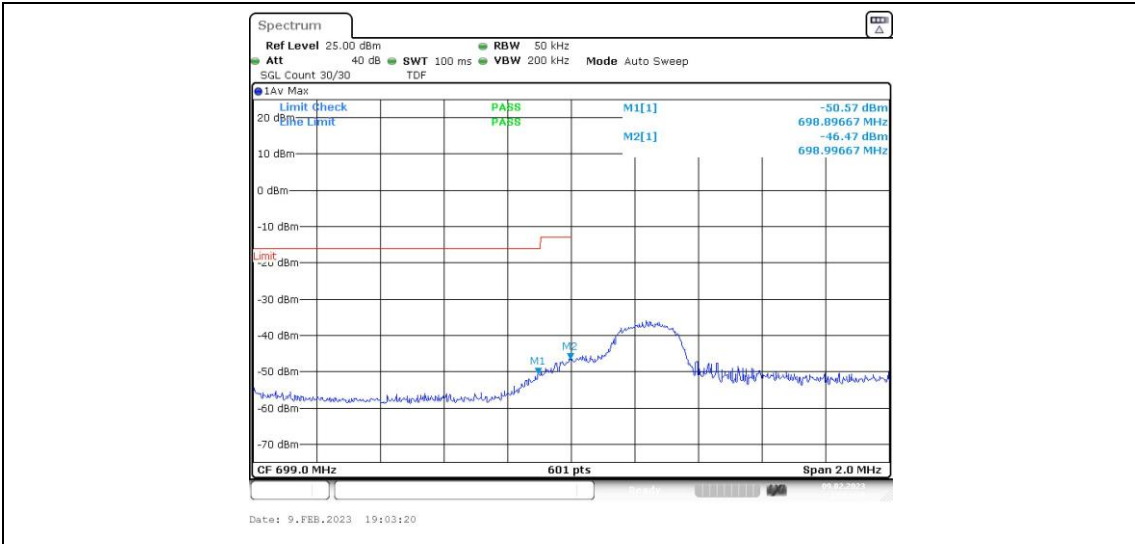

Band12-3MHz-QPSK-23025-1RB#14