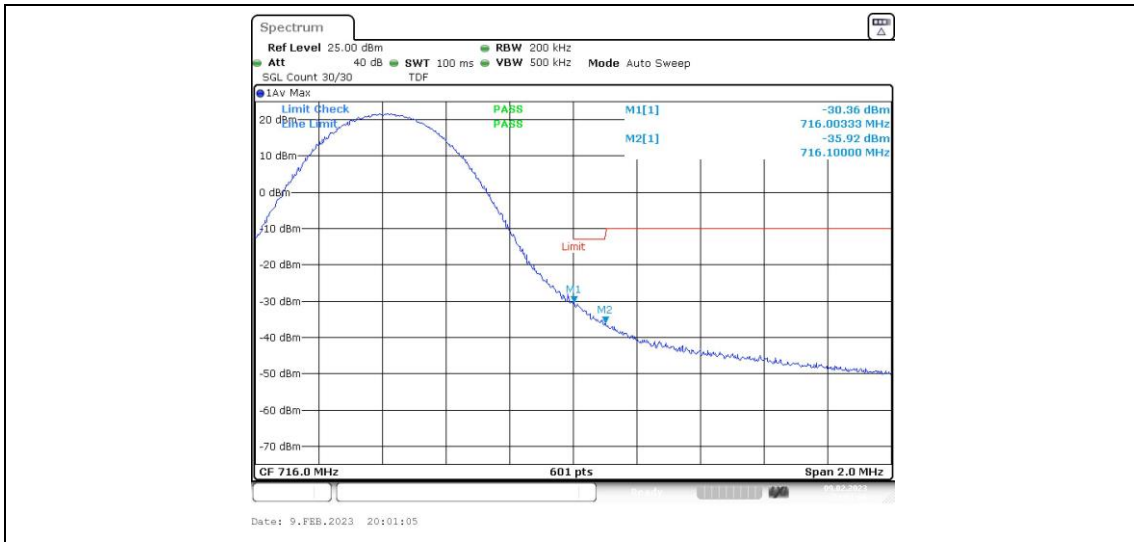

Band12-10MHz-QPSK-23130-1RB#49