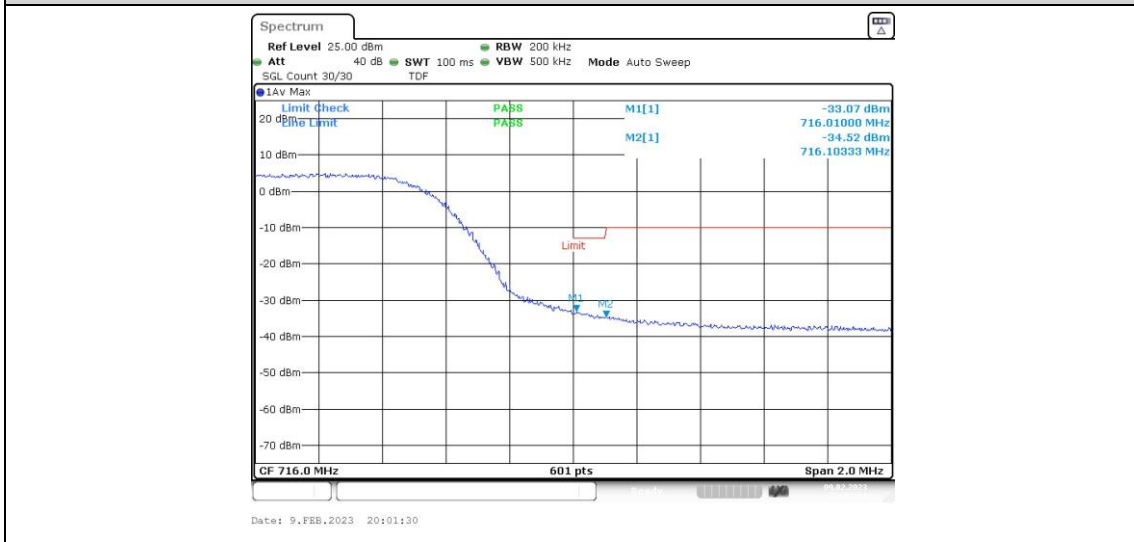

Band12-10MHz-QPSK-23130-50RB#0