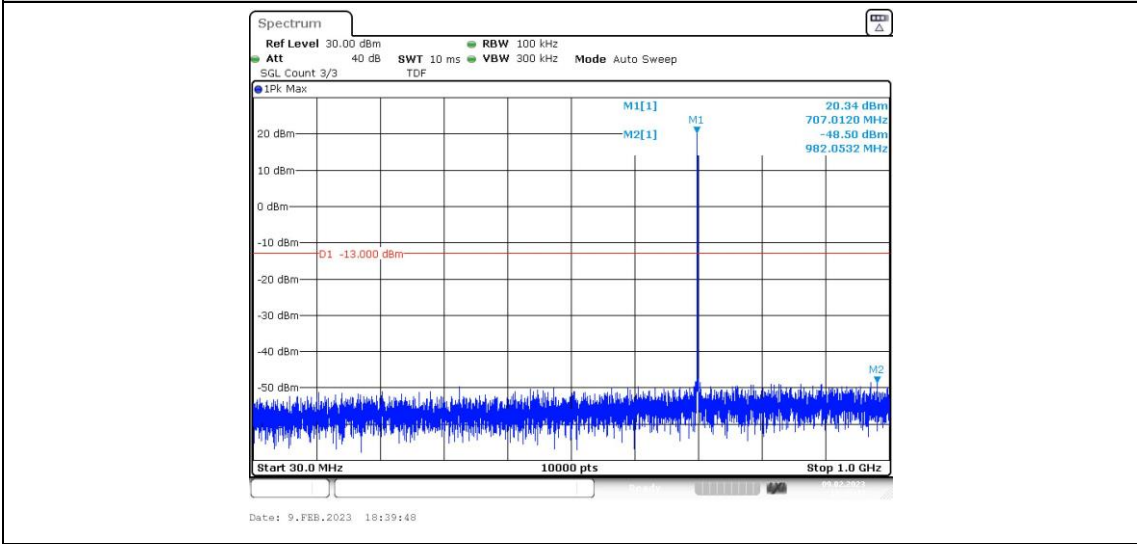

Band12-1.4MHz-16QAM-23095-1RB#0-Range1:30~1000MHz