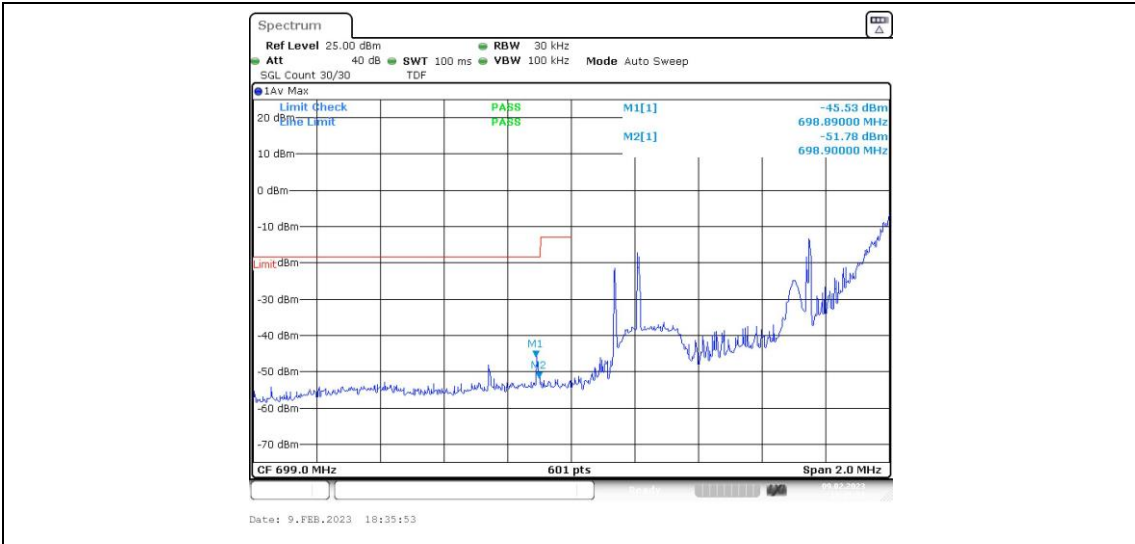

Test Graphs

Band12-1.4MHz-QPSK-23017-6RB#0

Band12-1.4MHz-QPSK-23173-1RB#0

Band12-1.4MHz-QPSK-23173-1RB#5

Band12-1.4MHz-QPSK-23173-6RB#0

Band12-1.4MHz-16QAM-23017-1RB#0

Band12-1.4MHz-16QAM-23017-1RB#5

Band12-1.4MHz-16QAM-23173-6RB#0