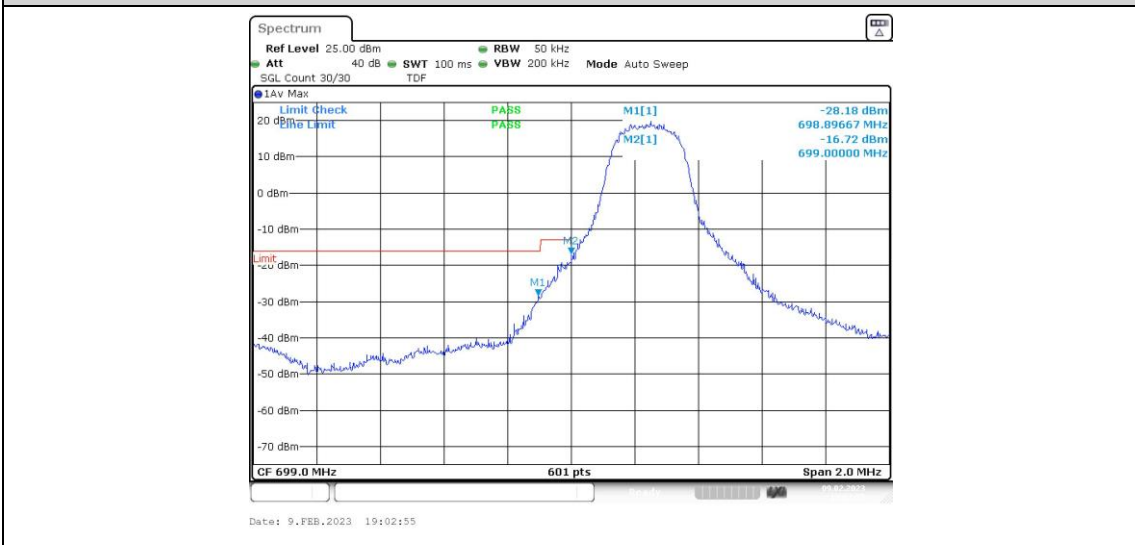

Band12-3MHz-QPSK-23025-1RB#0