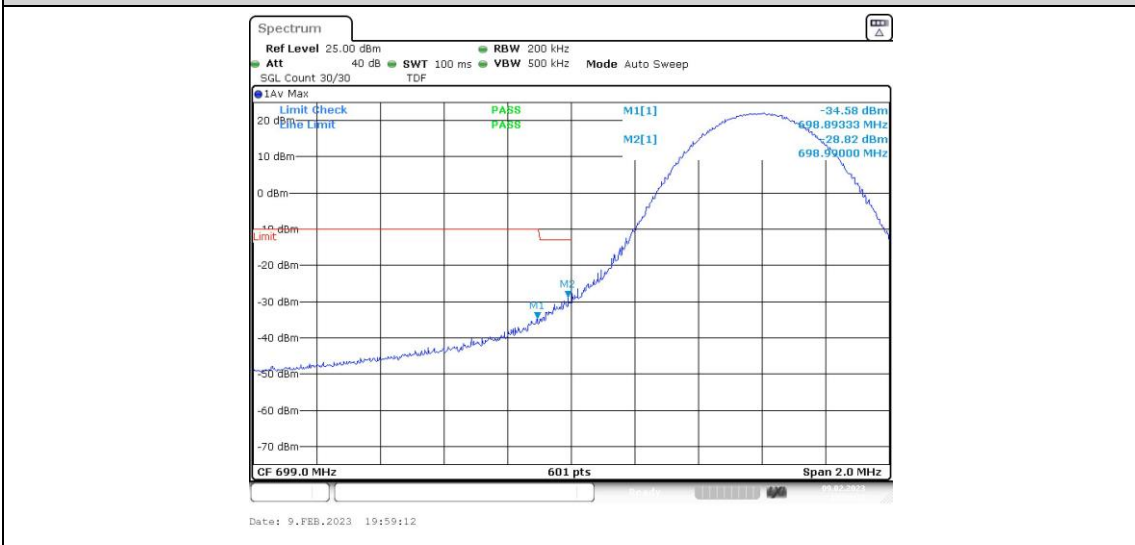

Band12-5MHz-16QAM-23035-25RB#0

Band12-5MHz-16QAM-23155-1RB#0

Band12-5MHz-16QAM-23155-1RB#24

Band12-5MHz-16QAM-23155-25RB#0

Band12-10MHz-QPSK-23060-1RB#0

Band12-10MHz-QPSK-23060-1RB#49

Band12-10MHz-QPSK-23060-50RB#0