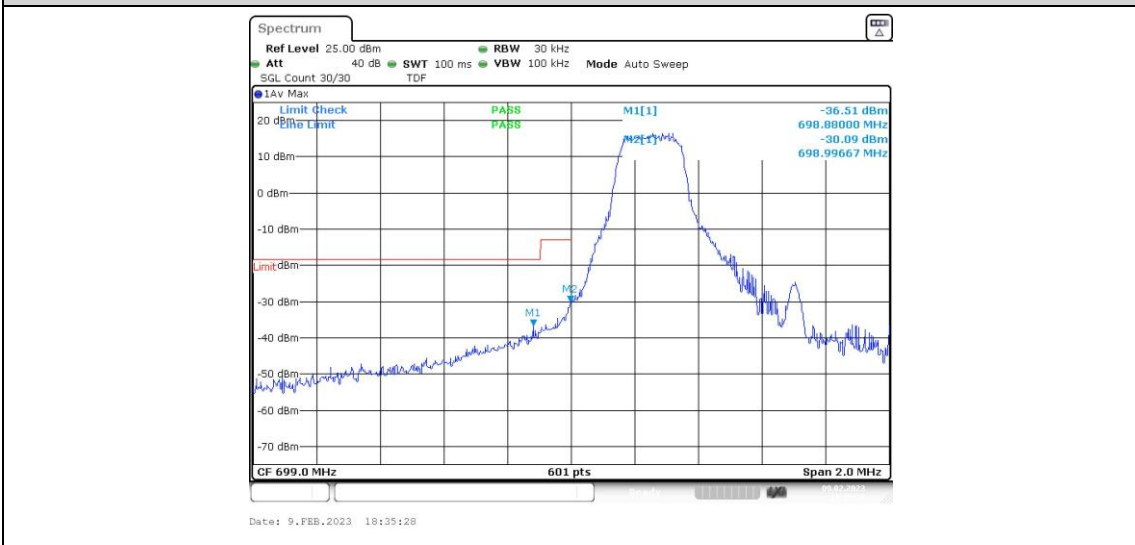

Test Graphs

Band12-1.4MHz-QPSK-23017-6RB#0

Band12-1.4MHz-QPSK-23173-1RB#0

Band12-1.4MHz-QPSK-23173-1RB#5

Band12-1.4MHz-QPSK-23173-6RB#0

Band12-1.4MHz-16QAM-23017-1RB#0

Band12-1.4MHz-16QAM-23017-1RB#5

Band12-1.4MHz-16QAM-23173-6RB#0