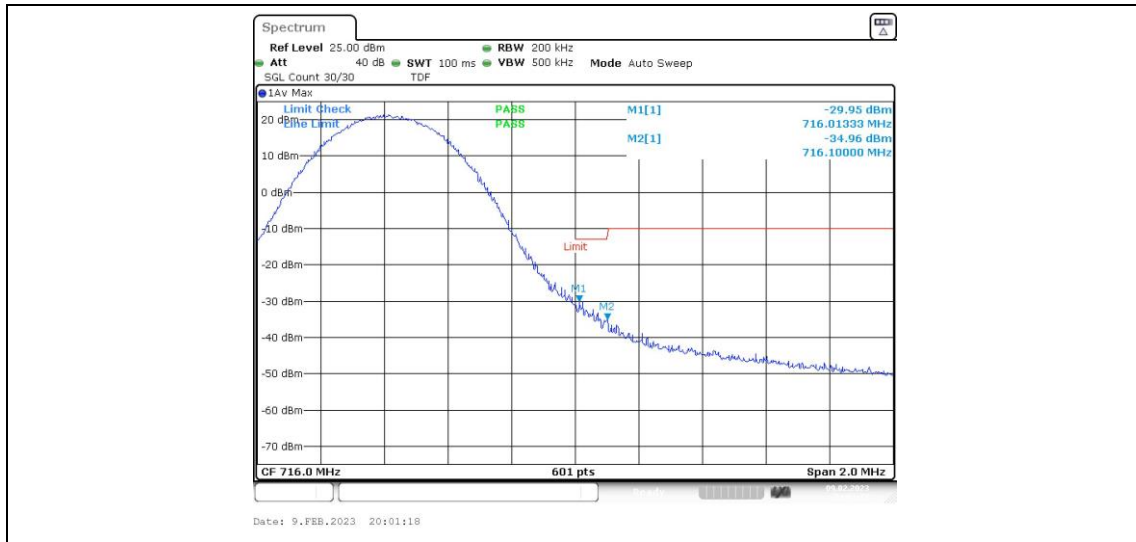

Band12-10MHz-16QAM-23130-1RB#49