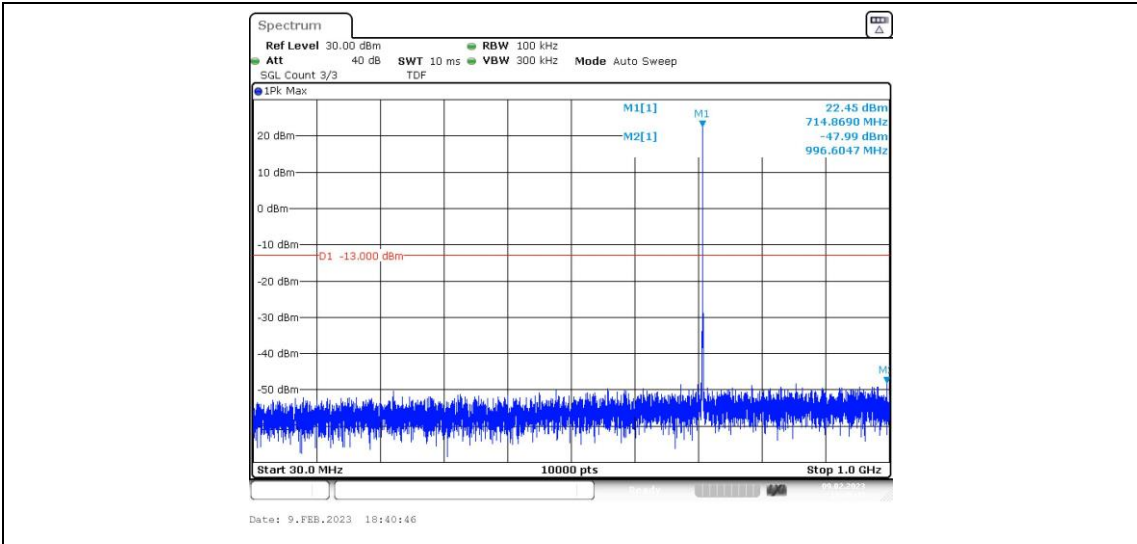

Band12-1.4MHz-16QAM-23173-1RB#0-Range1:30~1000MHz