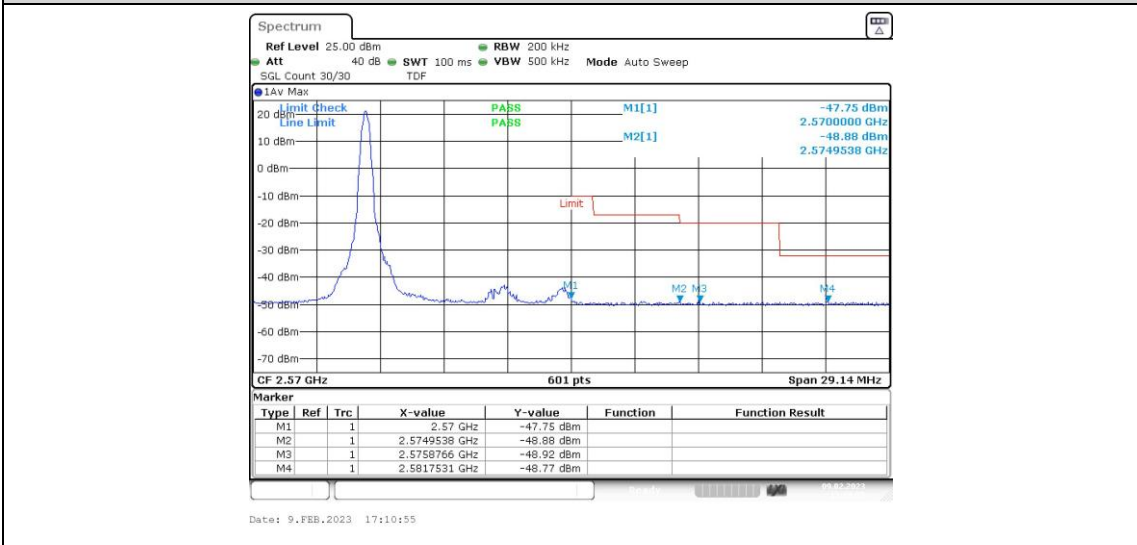

Band7-10MHz-QPSK-21400-1RB#0

Band7-10MHz-QPSK-21400-1RB#49