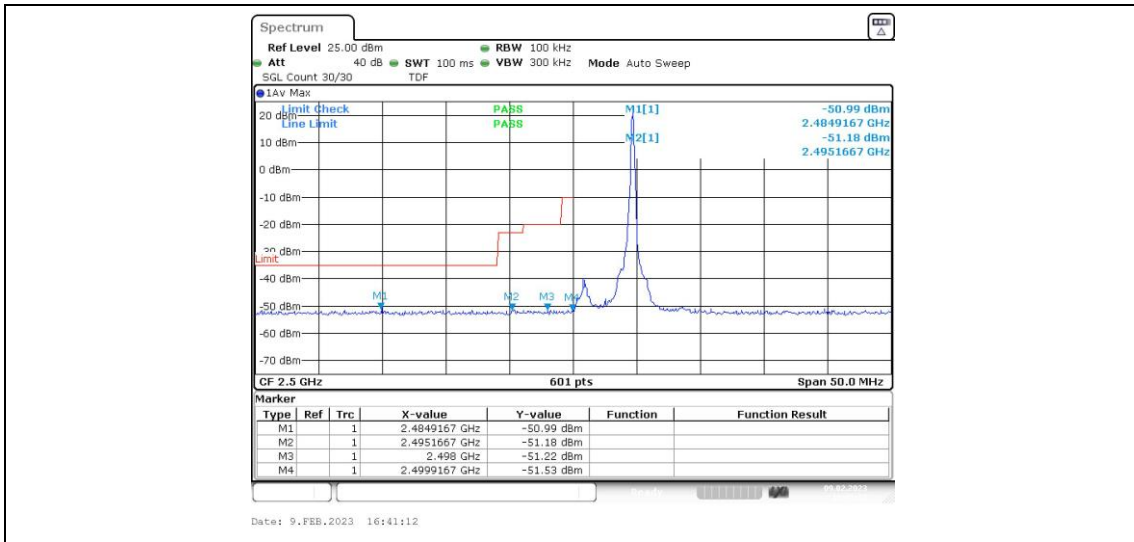

Band7-5MHz-QPSK-20775-25RB#0

Band7-5MHz-QPSK-21425-1RB#0

Band7-5MHz-QPSK-21425-1RB#24