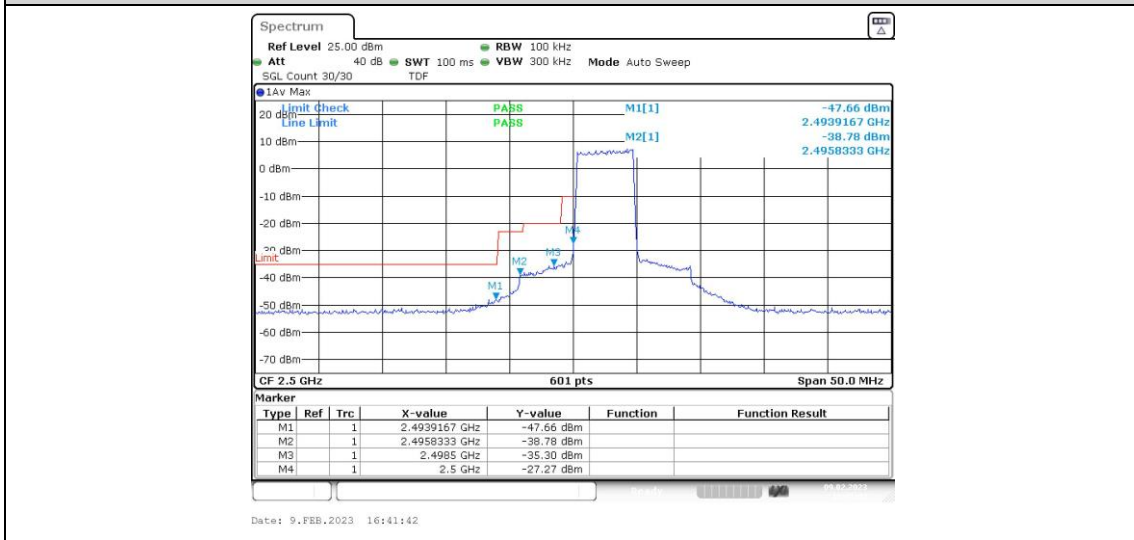

Band7-5MHz-QPSK-20775-25RB#0