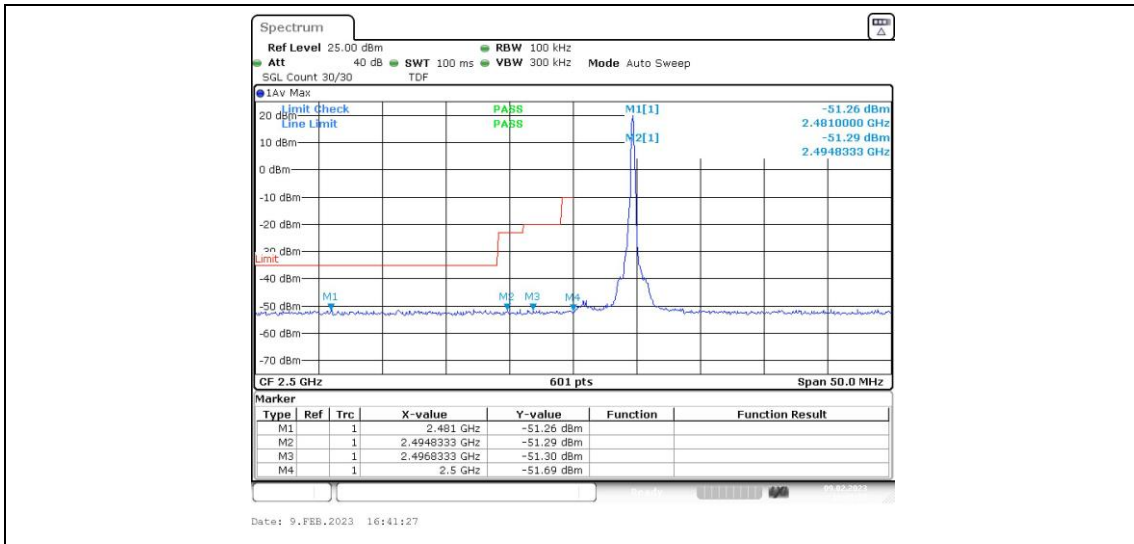

### Test Graphs

**Band7-5MHz-QPSK-20775-25RB#0**

**Band7-5MHz-QPSK-21425-1RB#0**

**Band7-5MHz-QPSK-21425-1RB#24**

Band7-5MHz-QPSK-21425-25RB#0

Band7-5MHz-16QAM-20775-1RB#0

Band7-5MHz-16QAM-20775-1RB#24

**Band7-5MHz-16QAM-20775-25RB#0**