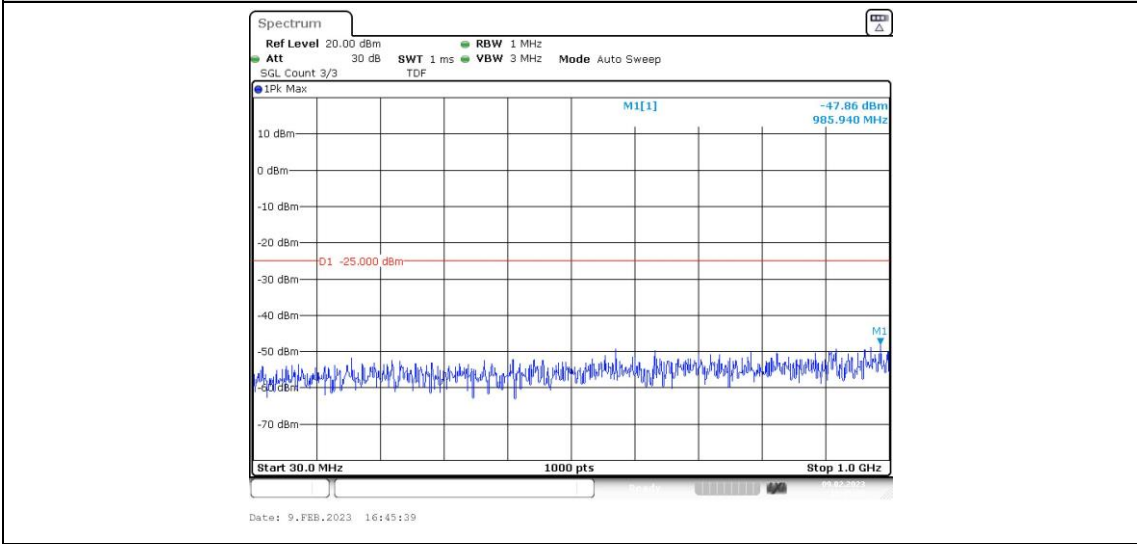

Band7-5MHz-16QAM-21100-1RB#0-Range1:30~1000MHz