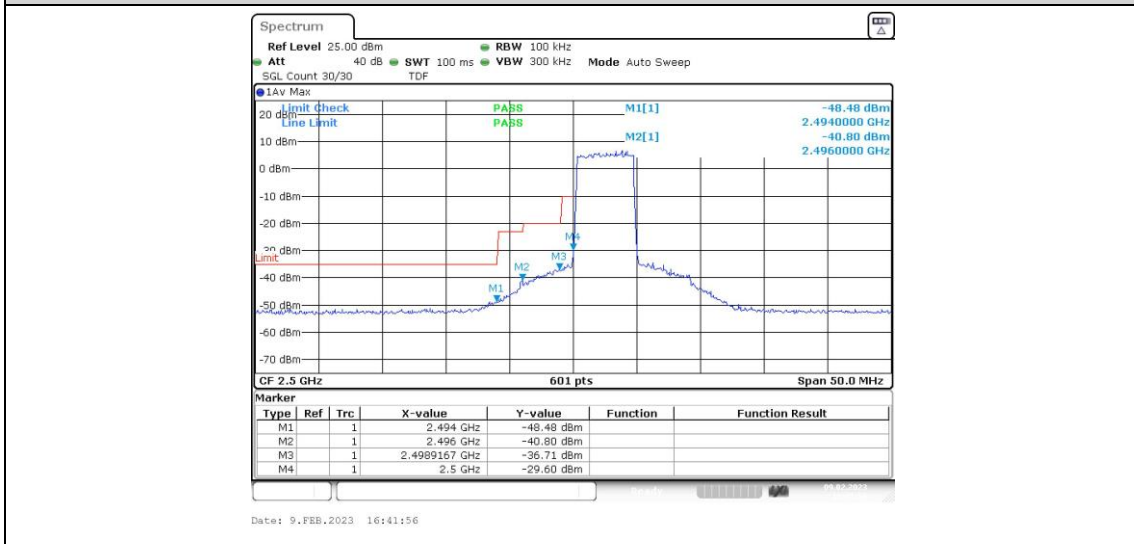

### Test Graphs

**Band7-5MHz-QPSK-20775-25RB#0**

**Band7-5MHz-QPSK-21425-1RB#0**

**Band7-5MHz-QPSK-21425-1RB#24**

Band7-5MHz-QPSK-21425-25RB#0

Band7-5MHz-16QAM-20775-1RB#0

Band7-5MHz-16QAM-20775-1RB#24

**Band7-5MHz-16QAM-20775-25RB#0**