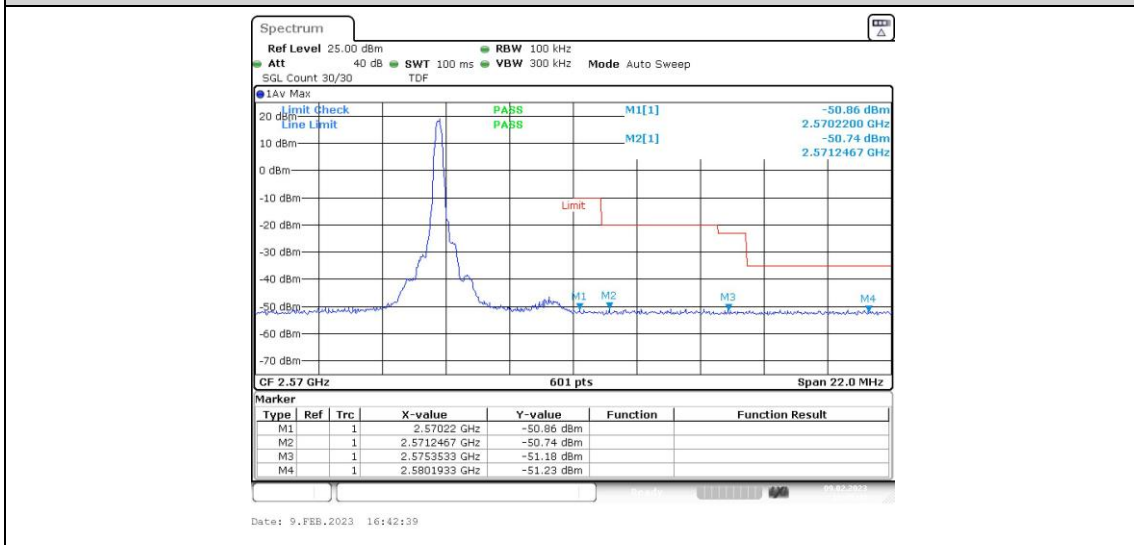

Band7-5MHz-16QAM-21425-1RB#0

Band7-5MHz-16QAM-21425-1RB#24