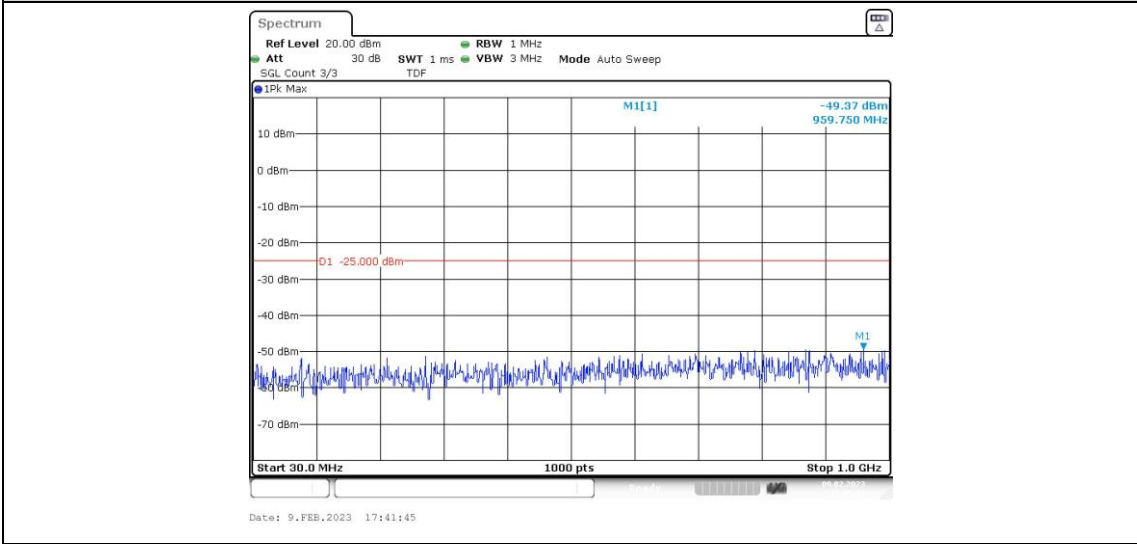

Band7-15MHz-QPSK-21100-1RB#0-Range1:30~1000MHz