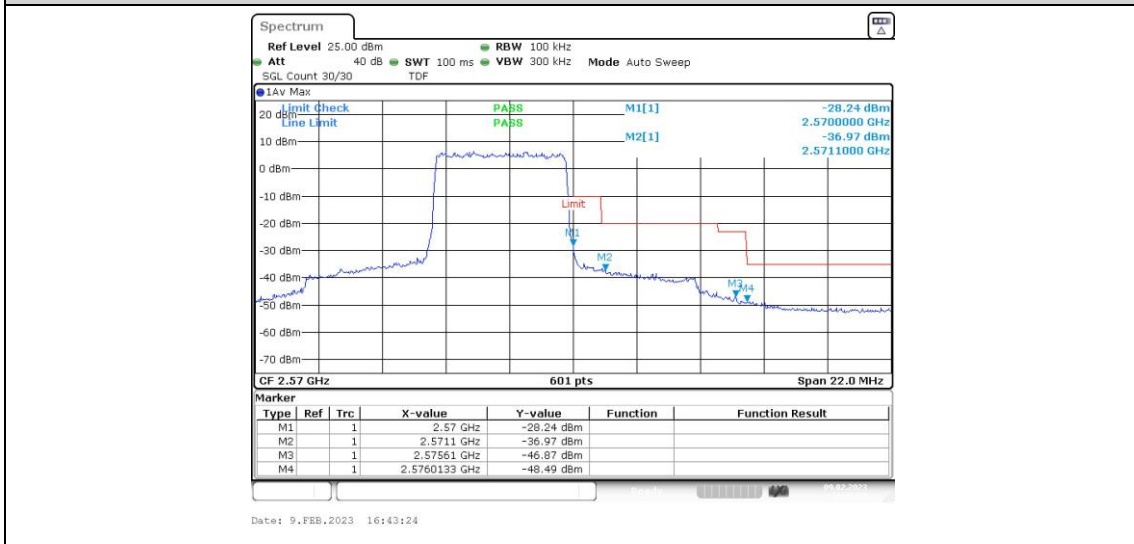

### Test Graphs

**Band7-5MHz-QPSK-20775-25RB#0**

**Band7-5MHz-QPSK-21425-1RB#0**

**Band7-5MHz-QPSK-21425-1RB#24**

Band7-5MHz-QPSK-21425-25RB#0

Band7-5MHz-16QAM-20775-1RB#0

Band7-5MHz-16QAM-20775-1RB#24

**Band7-5MHz-16QAM-20775-25RB#0**