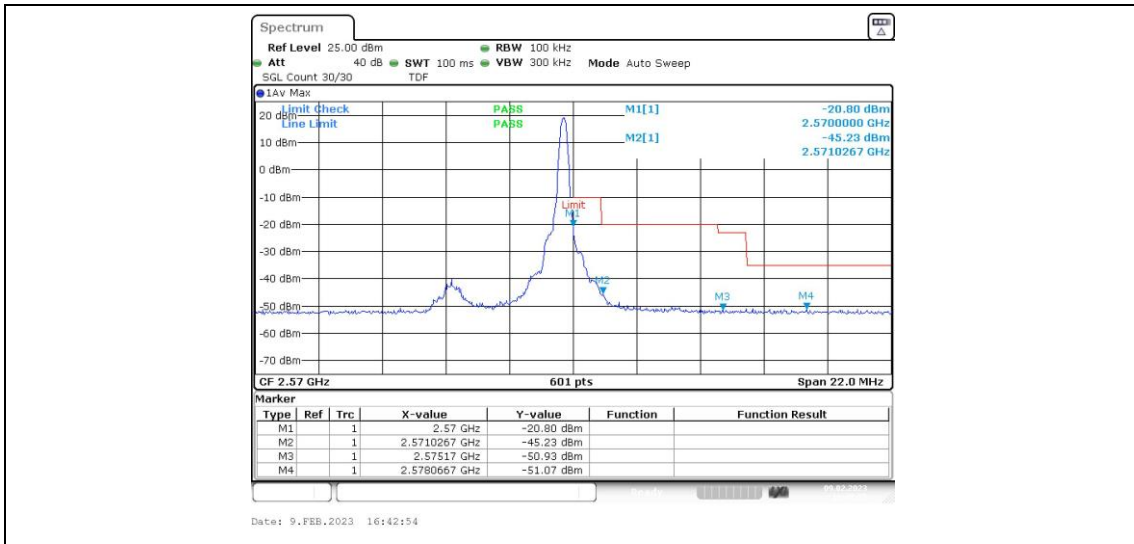

### Test Graphs

**Band7-5MHz-QPSK-20775-25RB#0**

**Band7-5MHz-QPSK-21425-1RB#0**

**Band7-5MHz-QPSK-21425-1RB#24**

Band7-5MHz-QPSK-21425-25RB#0

Band7-5MHz-16QAM-20775-1RB#0

Band7-5MHz-16QAM-20775-1RB#24

**Band7-5MHz-16QAM-20775-25RB#0**