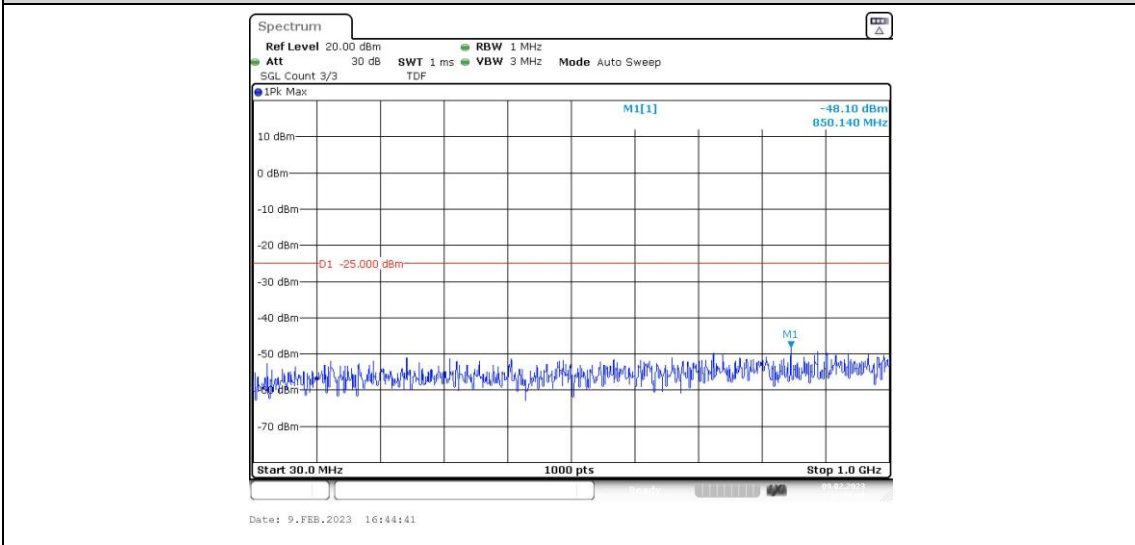

Band7-5MHz-16QAM-20775-1RB#0-Range1:30~1000MHz