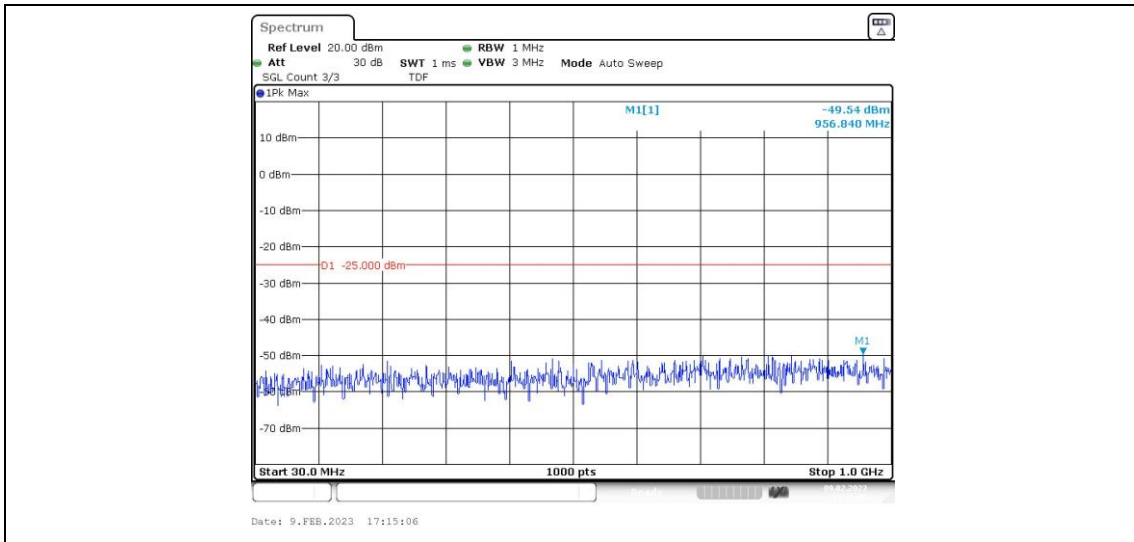

Band7-10MHz-16QAM-21400-1RB#0-Range1:30~1000MHz