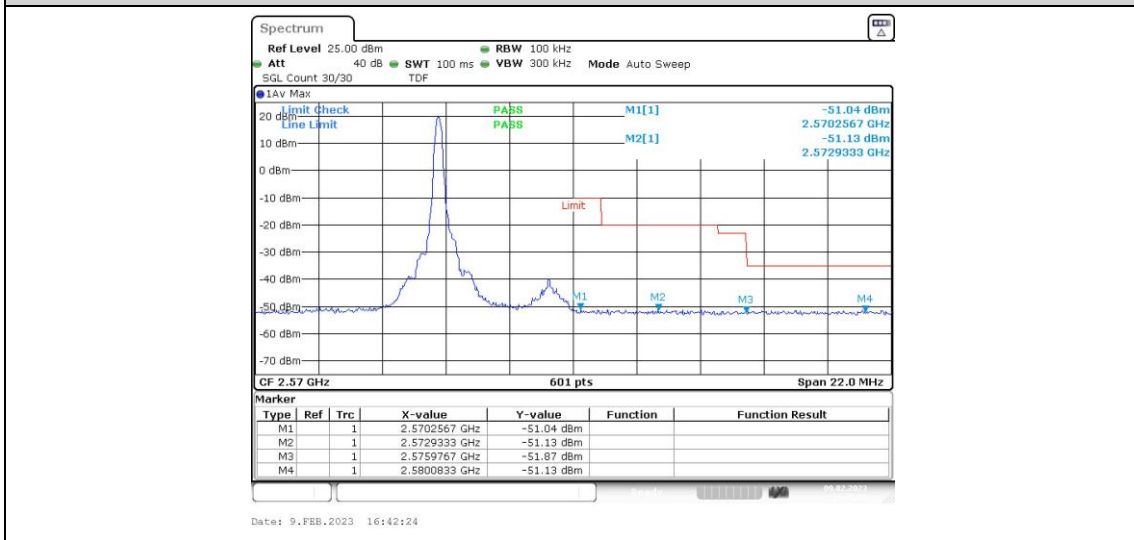

### Test Graphs

**Band7-5MHz-QPSK-20775-25RB#0**

**Band7-5MHz-QPSK-21425-1RB#0**

**Band7-5MHz-QPSK-21425-1RB#24**

Band7-5MHz-QPSK-21425-25RB#0

Band7-5MHz-16QAM-20775-1RB#0

Band7-5MHz-16QAM-20775-1RB#24

**Band7-5MHz-16QAM-20775-25RB#0**