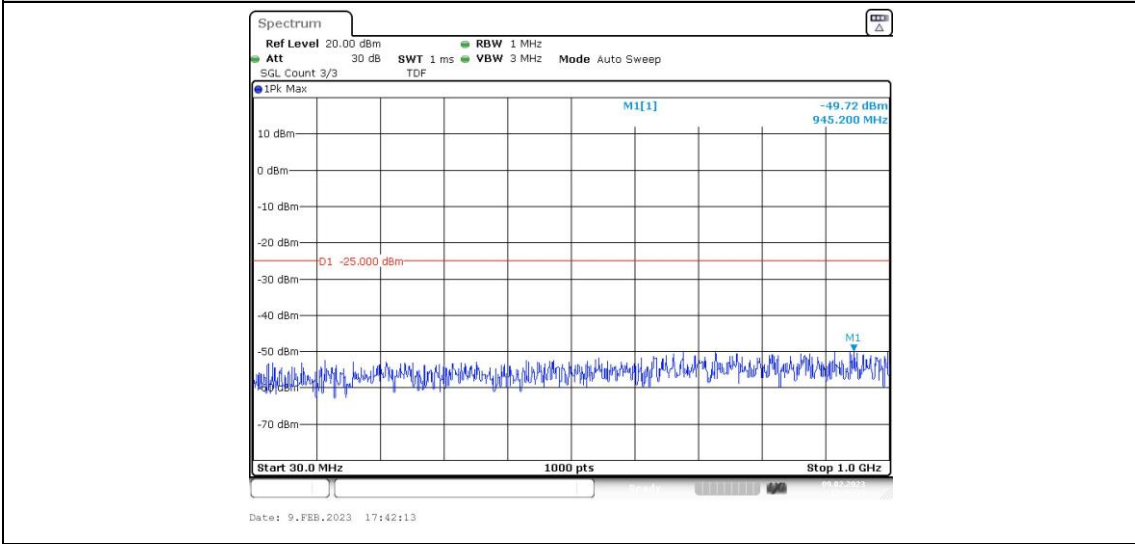

Band7-15MHz-16QAM-21100-1RB#0-Range1:30~1000MHz