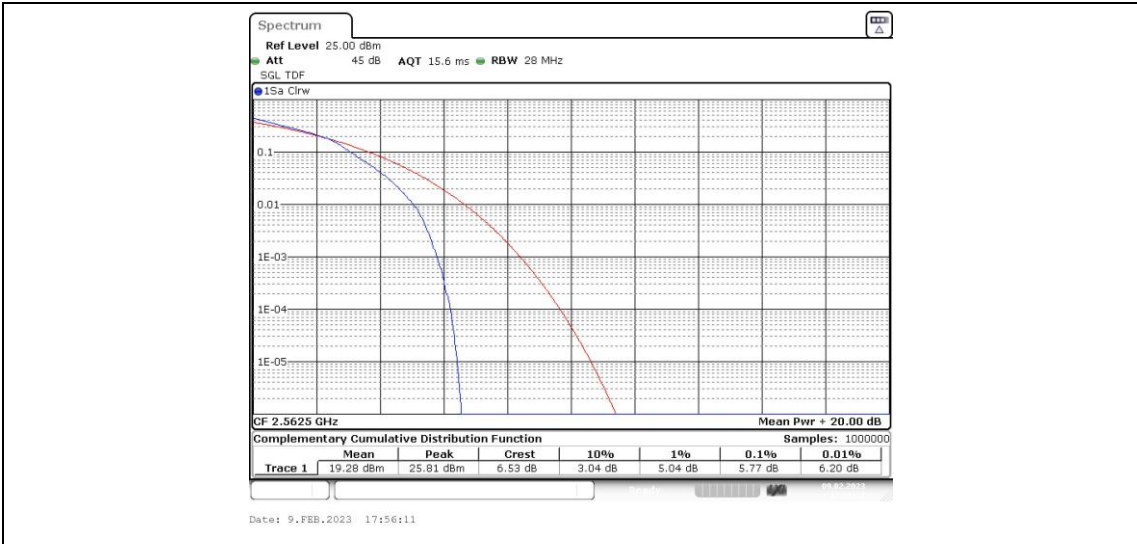

Band7-15MHz-16QAM-21100-1RB#0

Band7-15MHz-16QAM-21100-75RB#0

Band7-15MHz-16QAM-21375-1RB#0

Band7-15MHz-16QAM-21375-75RB#0

Band7-20MHz-QPSK-20850-1RB#0

Band7-20MHz-QPSK-20850-100RB#0

Band7-20MHz-QPSK-21100-1RB#0