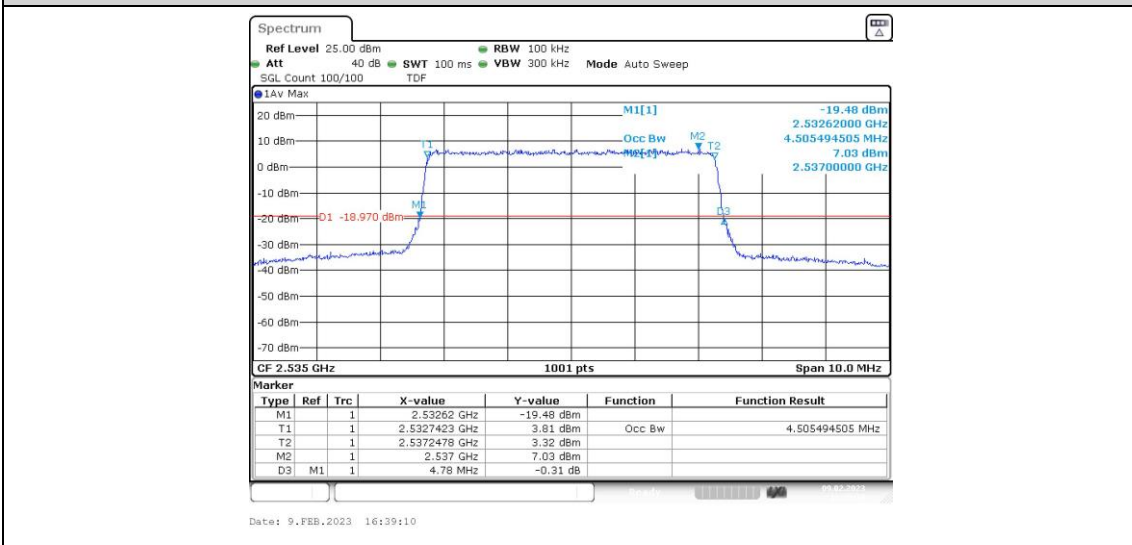

Test Graphs

Band7-5MHz-16QAM-20775-25RB#0

Band7-5MHz-16QAM-21100-25RB#0

Band7-5MHz-16QAM-21425-25RB#0

Band7-10MHz-QPSK-20800-50RB#0

Band7-10MHz-QPSK-21100-50RB#0

Band7-10MHz-QPSK-21400-50RB#0

Band7-15MHz-16QAM-20825-75RB#0