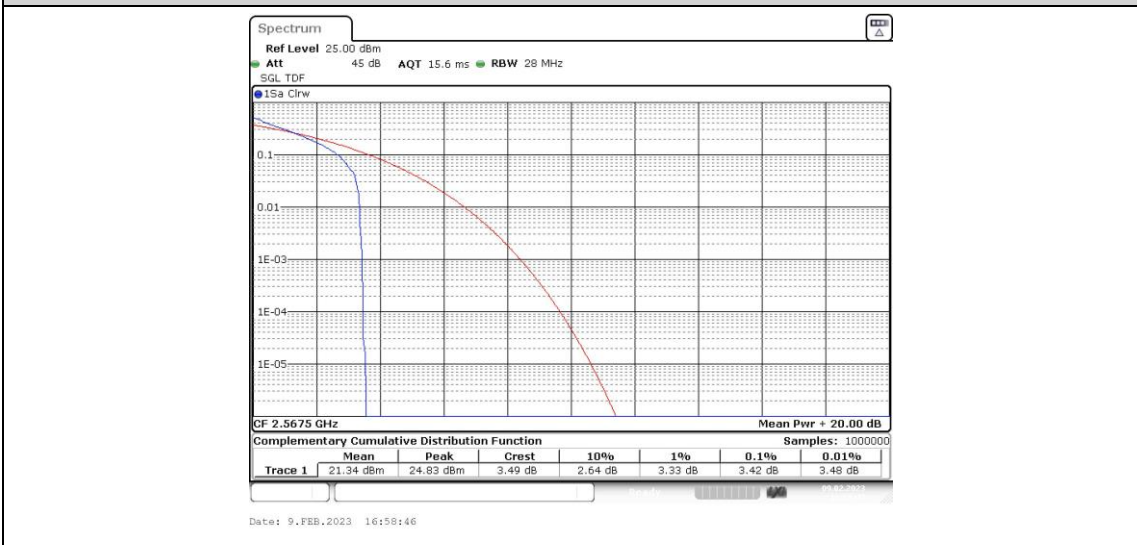

Test Graphs

Band7-5MHz-QPSK-21100-25RB#0

Band7-5MHz-QPSK-21425-1RB#0

Band7-5MHz-QPSK-21425-25RB#0

Band7-5MHz-16QAM-20775-1RB#0

Band7-5MHz-16QAM-20775-25RB#0

Band7-5MHz-16QAM-21100-1RB#0

Band7-5MHz-16QAM-21100-25RB#0