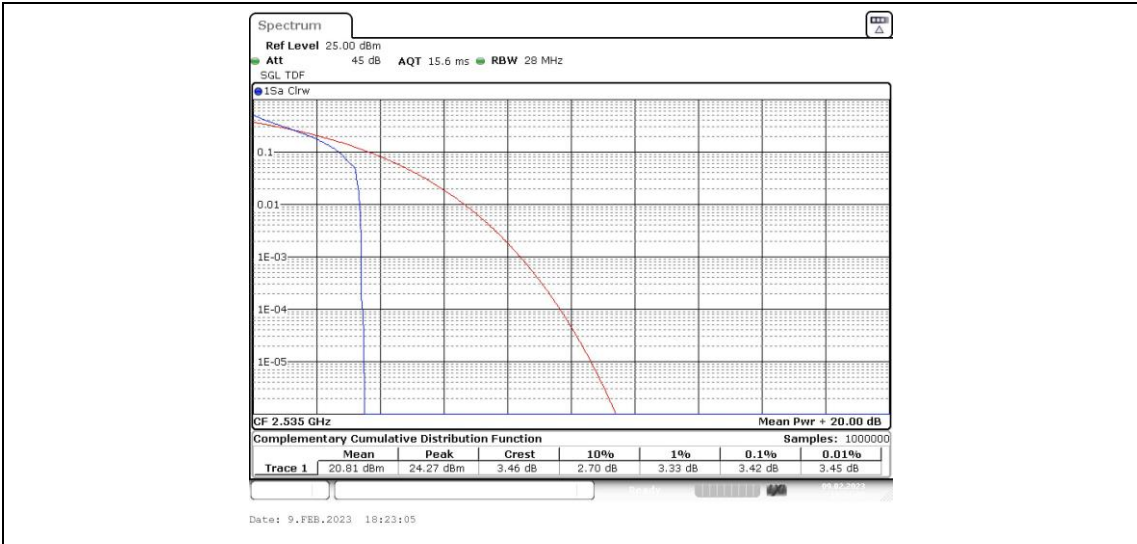

Band7-15MHz-16QAM-21100-1RB#0

Band7-15MHz-16QAM-21100-75RB#0

Band7-15MHz-16QAM-21375-1RB#0

Band7-15MHz-16QAM-21375-75RB#0

Band7-20MHz-QPSK-20850-1RB#0

Band7-20MHz-QPSK-20850-100RB#0

Band7-20MHz-QPSK-21100-1RB#0