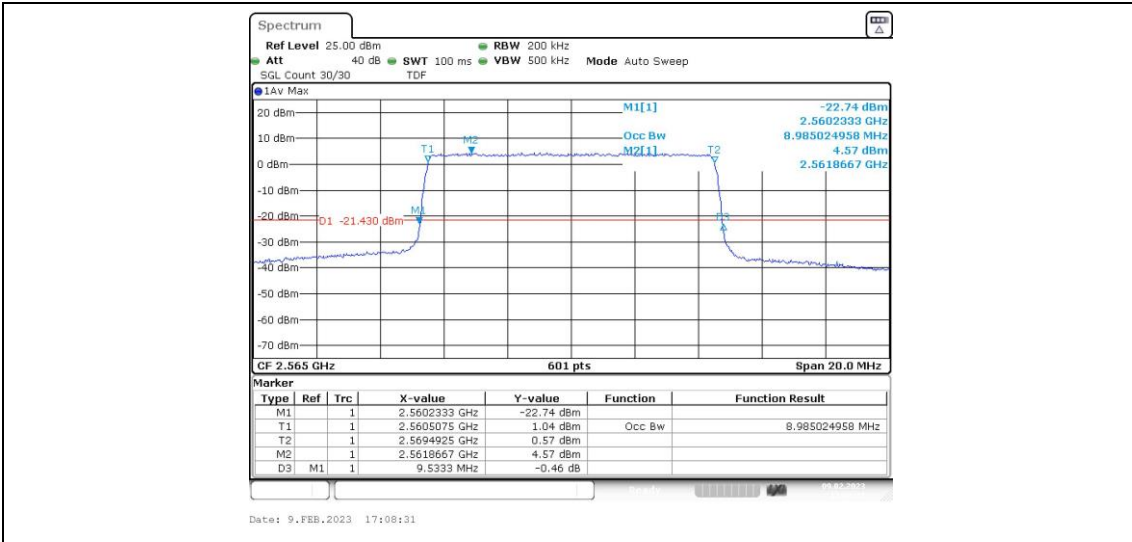

Test Graphs

Band7-5MHz-16QAM-20775-25RB#0

Band7-5MHz-16QAM-21100-25RB#0

Band7-5MHz-16QAM-21425-25RB#0

Band7-10MHz-QPSK-20800-50RB#0

Band7-10MHz-QPSK-21100-50RB#0

Band7-10MHz-QPSK-21400-50RB#0

Band7-15MHz-16QAM-20825-75RB#0