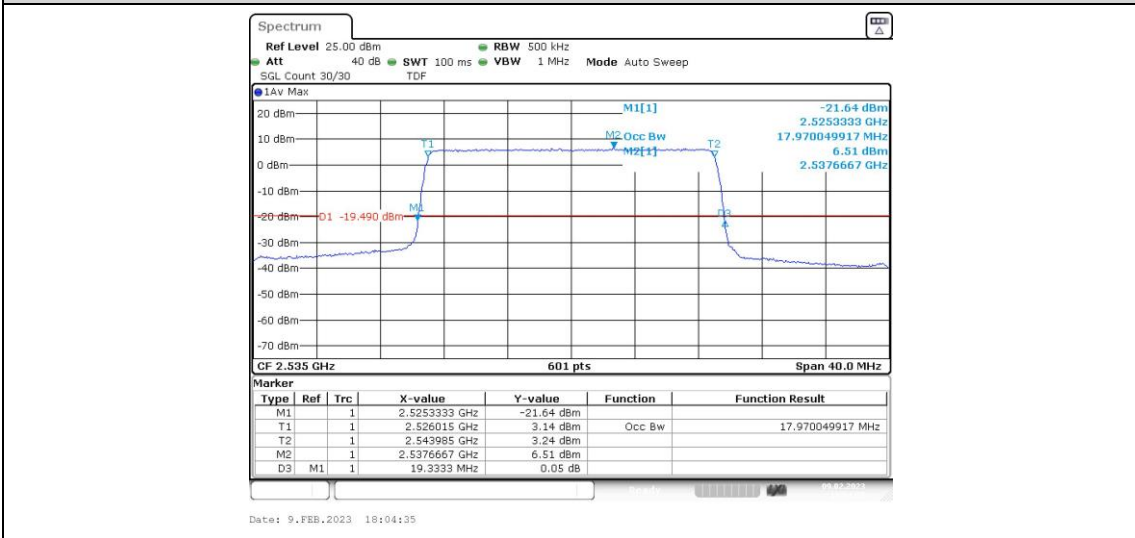

Band7-20MHz-QPSK-21100-100RB#0

Band7-20MHz-QPSK-21350-100RB#0