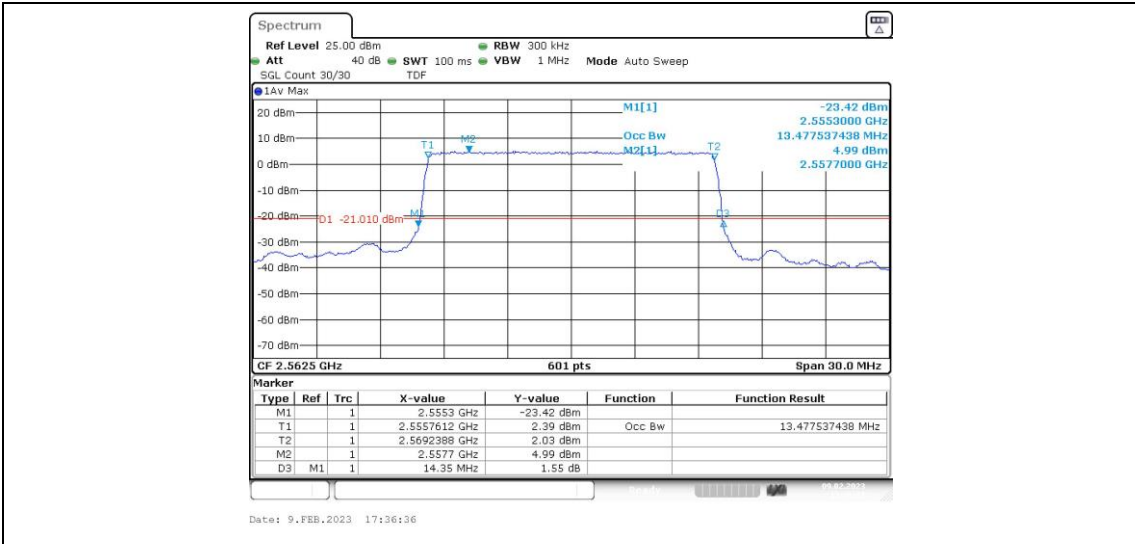

Test Graphs

Band7-5MHz-16QAM-20775-25RB#0

Band7-5MHz-16QAM-21100-25RB#0

Band7-5MHz-16QAM-21425-25RB#0

Band7-10MHz-QPSK-20800-50RB#0

Band7-10MHz-QPSK-21100-50RB#0

Band7-10MHz-QPSK-21400-50RB#0

Band7-15MHz-16QAM-20825-75RB#0