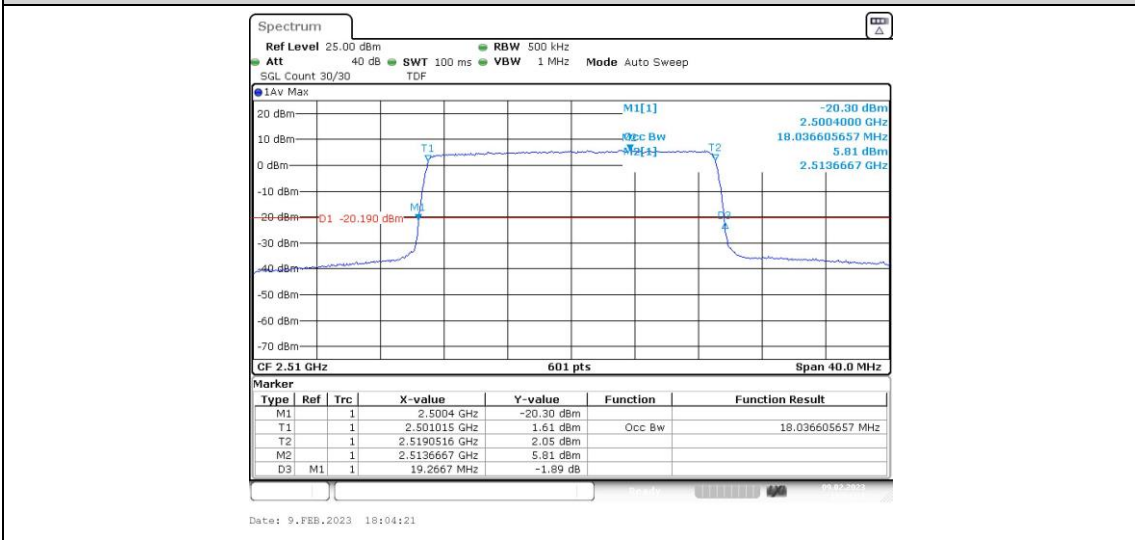

Band7-20MHz-16QAM-20850-100RB#0