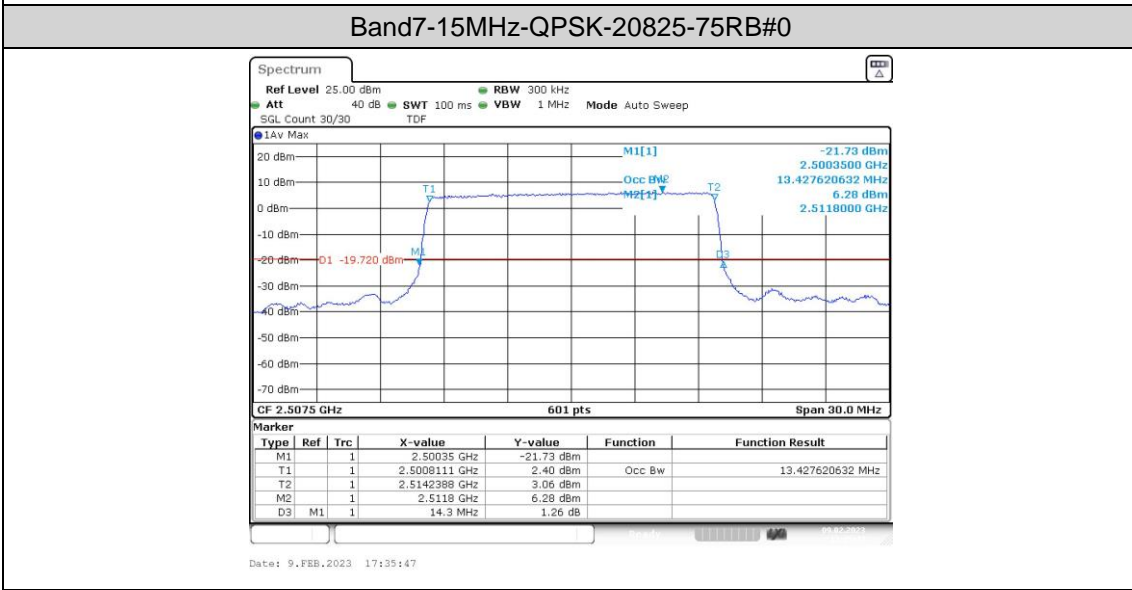

Test Graphs

Band7-5MHz-16QAM-20775-25RB#0

Band7-5MHz-16QAM-21100-25RB#0

Band7-5MHz-16QAM-21425-25RB#0

Band7-10MHz-QPSK-20800-50RB#0

Band7-10MHz-QPSK-21100-50RB#0

Band7-10MHz-QPSK-21400-50RB#0

Band7-15MHz-16QAM-20825-75RB#0