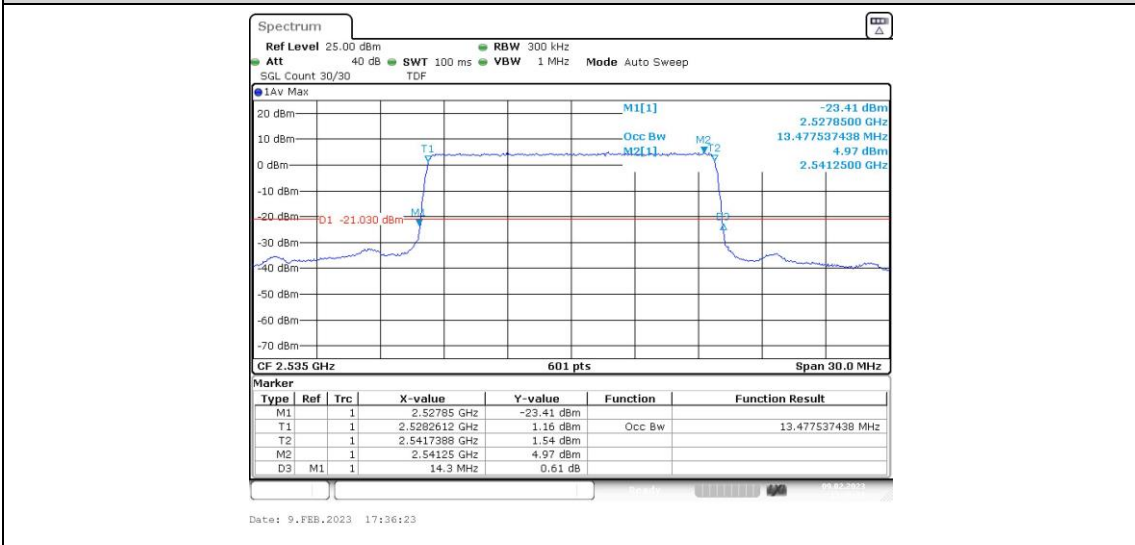

Band7-15MHz-16QAM-21100-75RB#0

Band7-15MHz-16QAM-21375-75RB#0