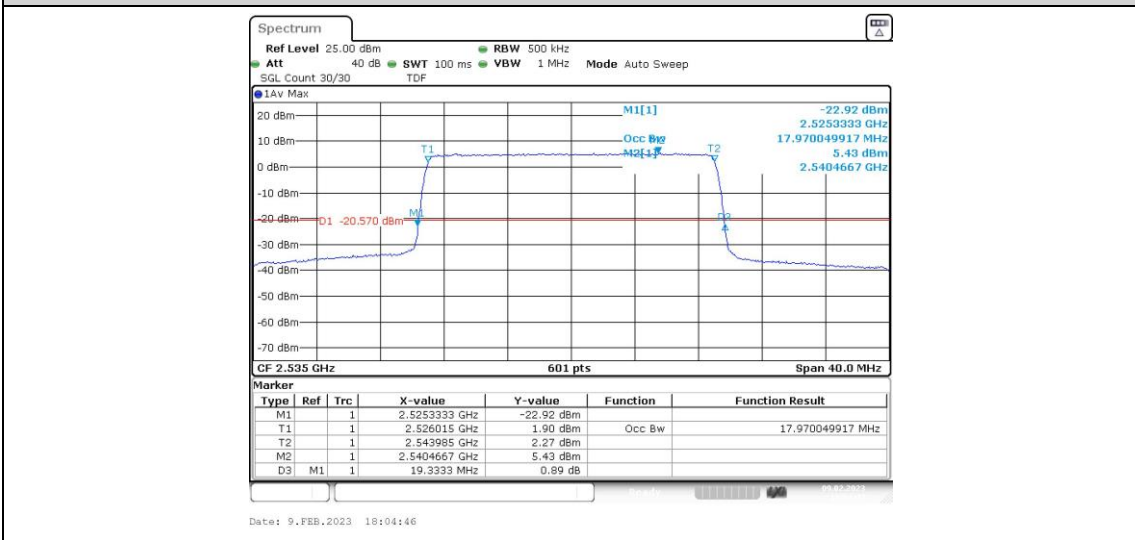

Band7-20MHz-16QAM-21100-100RB#0

Band7-20MHz-16QAM-21350-100RB#0