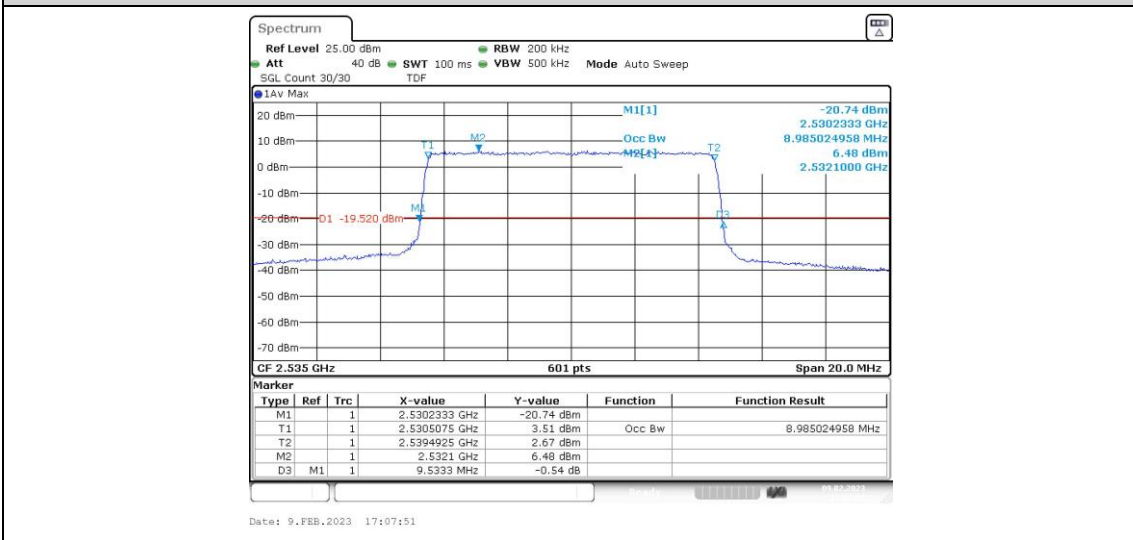

Test Graphs

Band7-5MHz-16QAM-20775-25RB#0

Band7-5MHz-16QAM-21100-25RB#0

Band7-5MHz-16QAM-21425-25RB#0

Band7-10MHz-QPSK-20800-50RB#0

Band7-10MHz-QPSK-21100-50RB#0

Band7-10MHz-QPSK-21400-50RB#0

Band7-15MHz-16QAM-20825-75RB#0