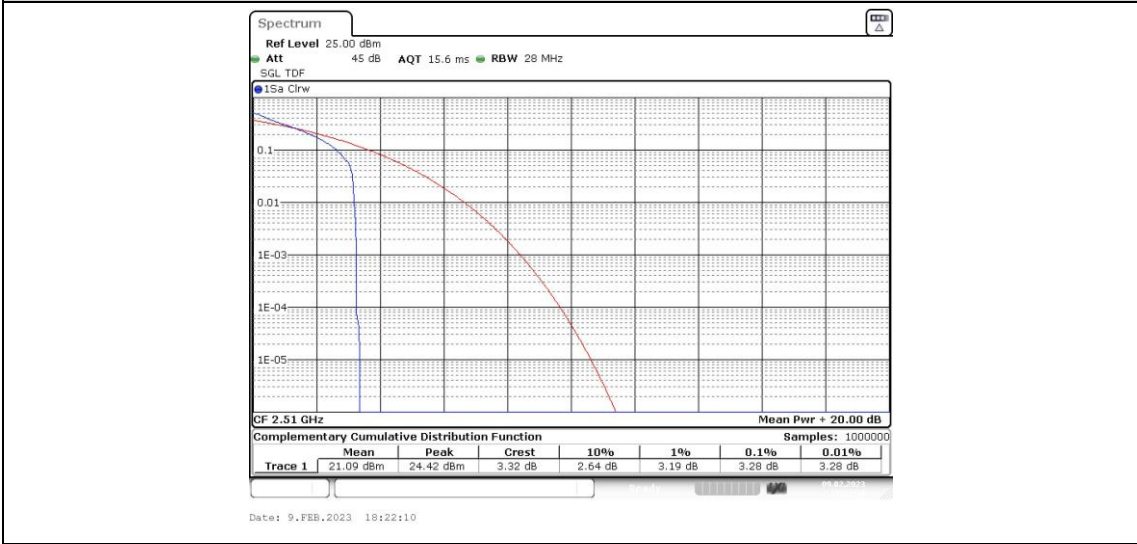

Band7-15MHz-16QAM-21100-1RB#0

Band7-15MHz-16QAM-21100-75RB#0

Band7-15MHz-16QAM-21375-1RB#0

Band7-15MHz-16QAM-21375-75RB#0

Band7-20MHz-QPSK-20850-1RB#0

Band7-20MHz-QPSK-20850-100RB#0

Band7-20MHz-QPSK-21100-1RB#0