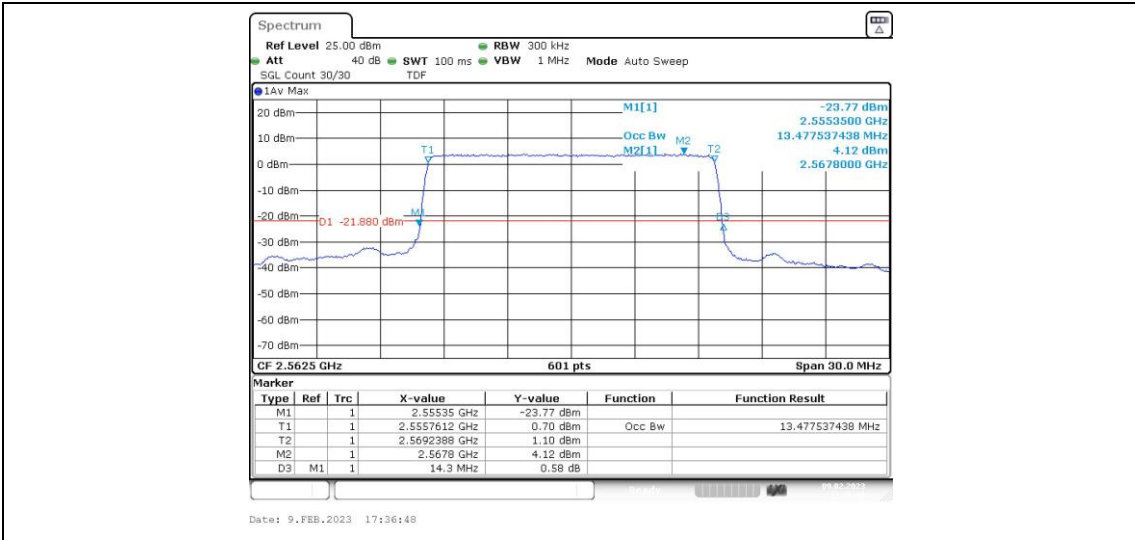

Band7-20MHz-QPSK-20850-100RB#0

Band7-20MHz-QPSK-21100-100RB#0

Band7-20MHz-QPSK-21350-100RB#0