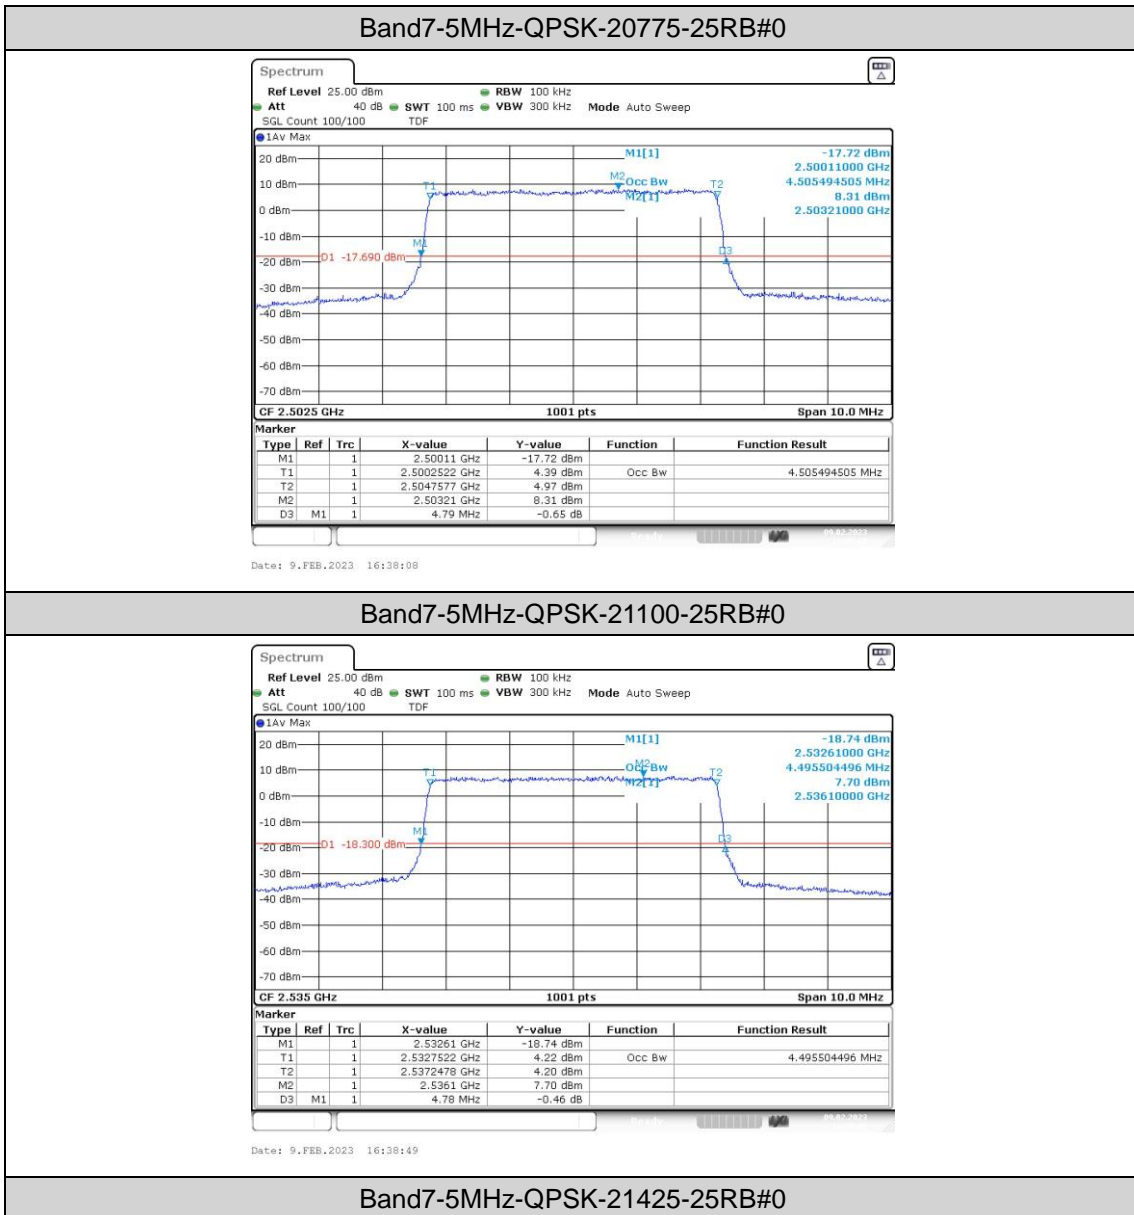

Test Graphs

Band7-5MHz-16QAM-20775-25RB#0

Band7-5MHz-16QAM-21100-25RB#0

Band7-5MHz-16QAM-21425-25RB#0

Band7-10MHz-QPSK-20800-50RB#0

Band7-10MHz-QPSK-21100-50RB#0

Band7-10MHz-QPSK-21400-50RB#0

Band7-15MHz-16QAM-20825-75RB#0