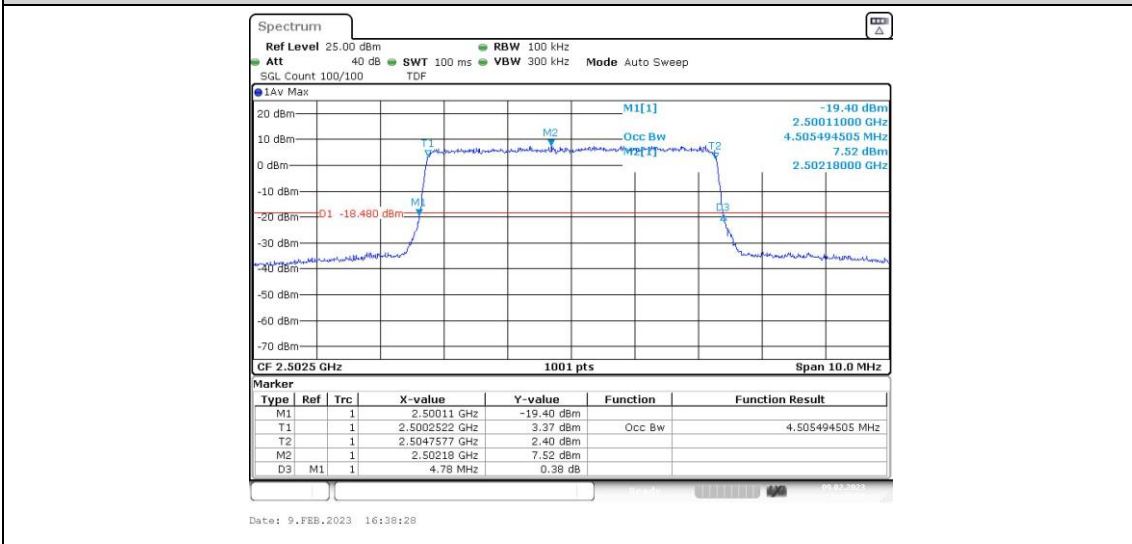

Band7-5MHz-16QAM-20775-25RB#0