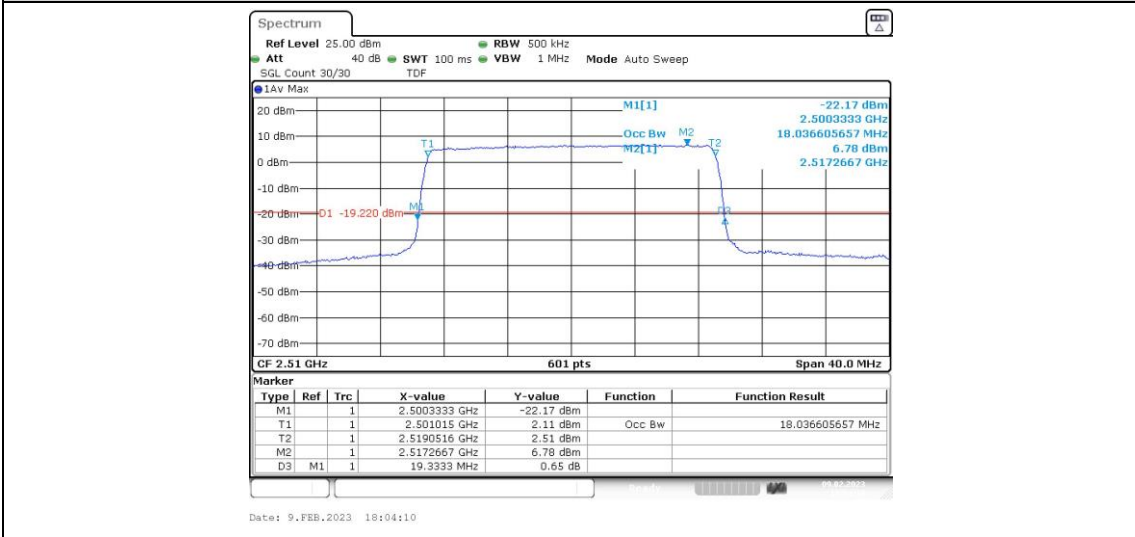

Band7-20MHz-QPSK-20850-100RB#0