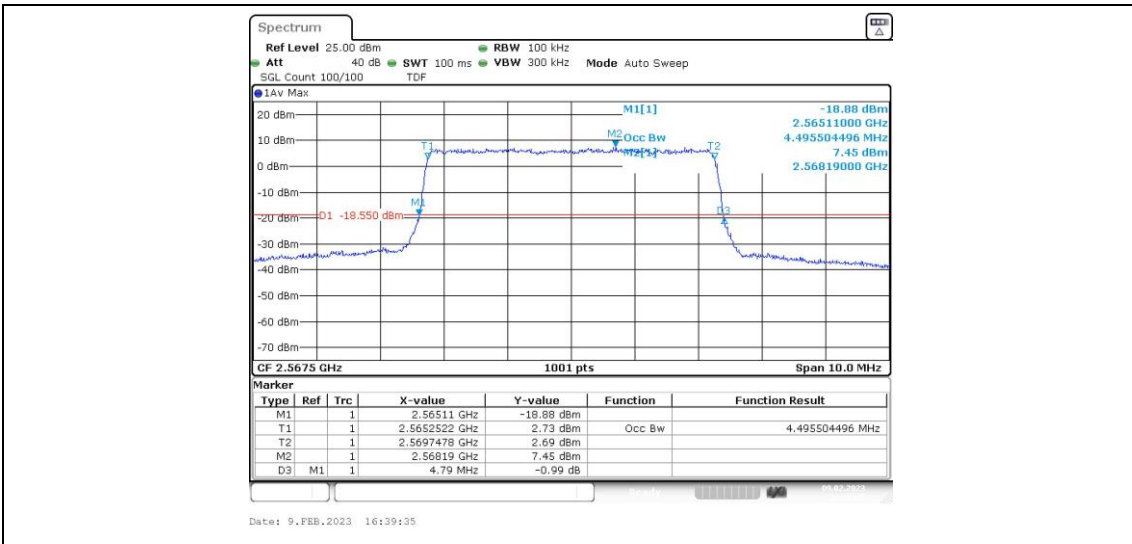

Band7-5MHz-16QAM-20775-25RB#0

Band7-5MHz-16QAM-21100-25RB#0

Band7-5MHz-16QAM-21425-25RB#0