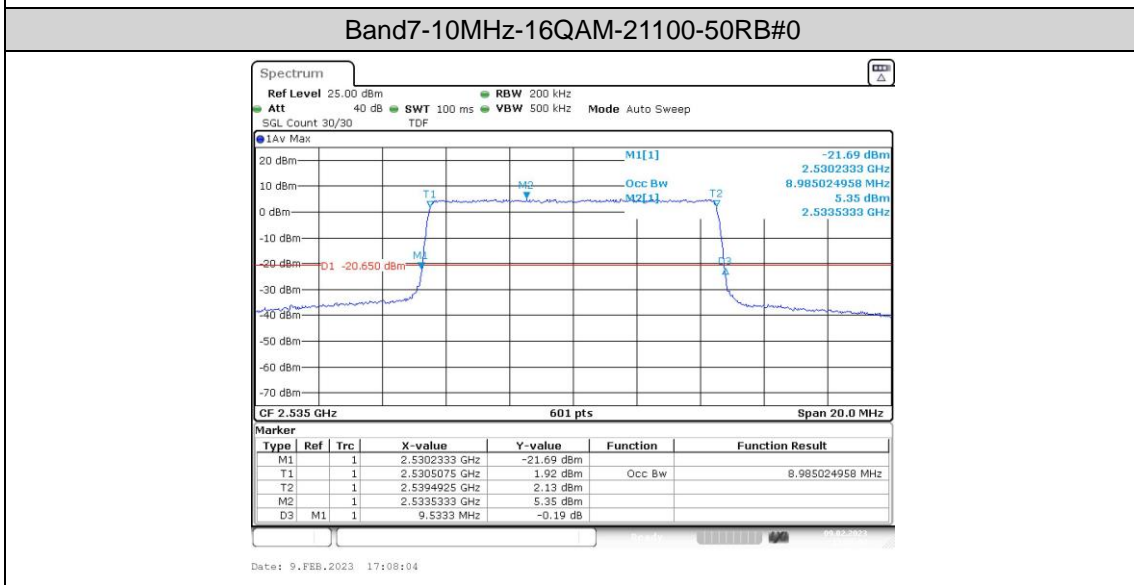

Test Graphs

Band7-5MHz-16QAM-20775-25RB#0

Band7-5MHz-16QAM-21100-25RB#0

Band7-5MHz-16QAM-21425-25RB#0

Band7-10MHz-QPSK-20800-50RB#0

Band7-10MHz-QPSK-21100-50RB#0

Band7-10MHz-QPSK-21400-50RB#0

Band7-15MHz-16QAM-20825-75RB#0