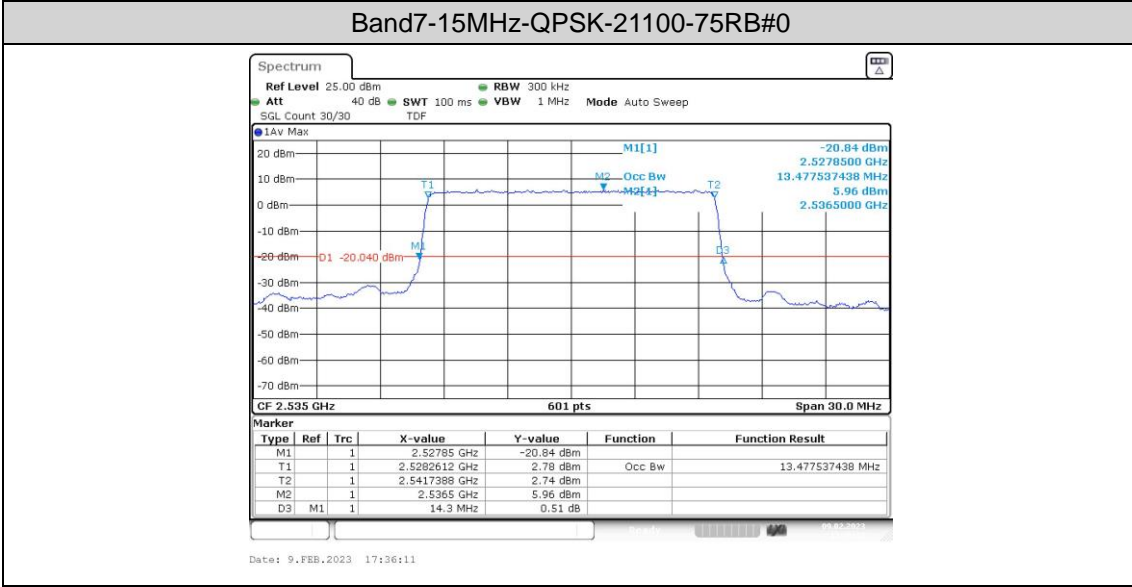

Test Graphs

Band7-5MHz-16QAM-20775-25RB#0

Band7-5MHz-16QAM-21100-25RB#0

Band7-5MHz-16QAM-21425-25RB#0

Band7-10MHz-QPSK-20800-50RB#0

Band7-10MHz-QPSK-21100-50RB#0

Band7-10MHz-QPSK-21400-50RB#0

Band7-15MHz-16QAM-20825-75RB#0