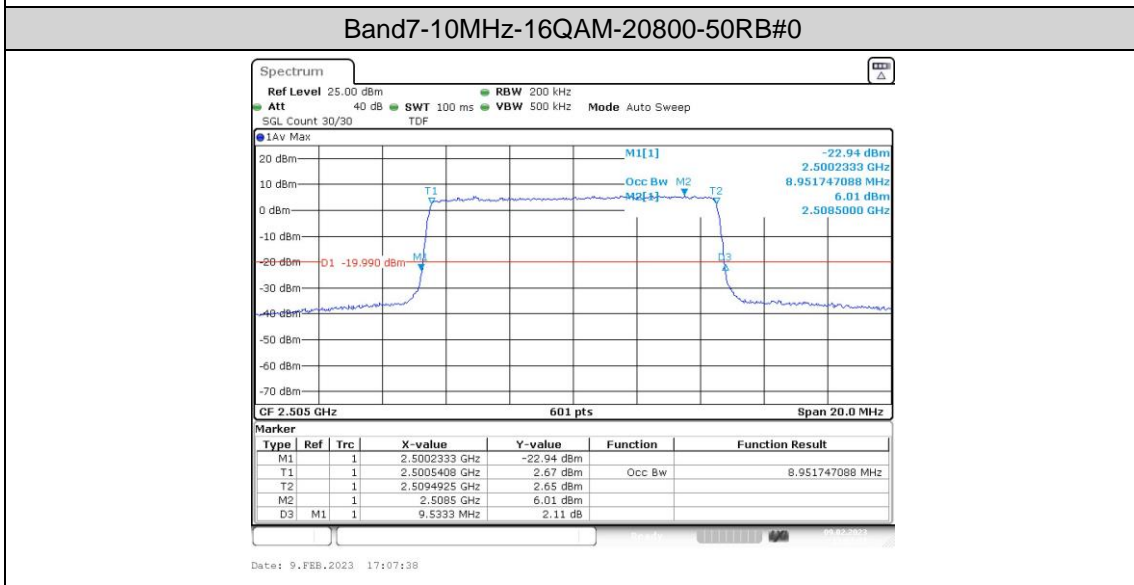

Test Graphs

Band7-5MHz-16QAM-20775-25RB#0

Band7-5MHz-16QAM-21100-25RB#0

Band7-5MHz-16QAM-21425-25RB#0

Band7-10MHz-QPSK-20800-50RB#0

Band7-10MHz-QPSK-21100-50RB#0

Band7-10MHz-QPSK-21400-50RB#0

Band7-15MHz-16QAM-20825-75RB#0