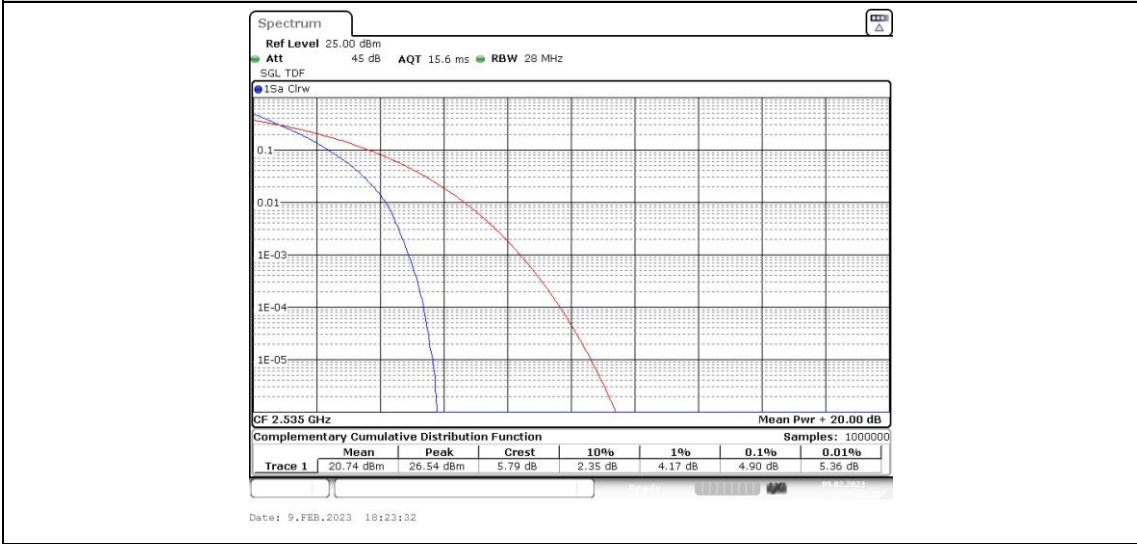

Band7-20MHz-QPSK-21100-100RB#0