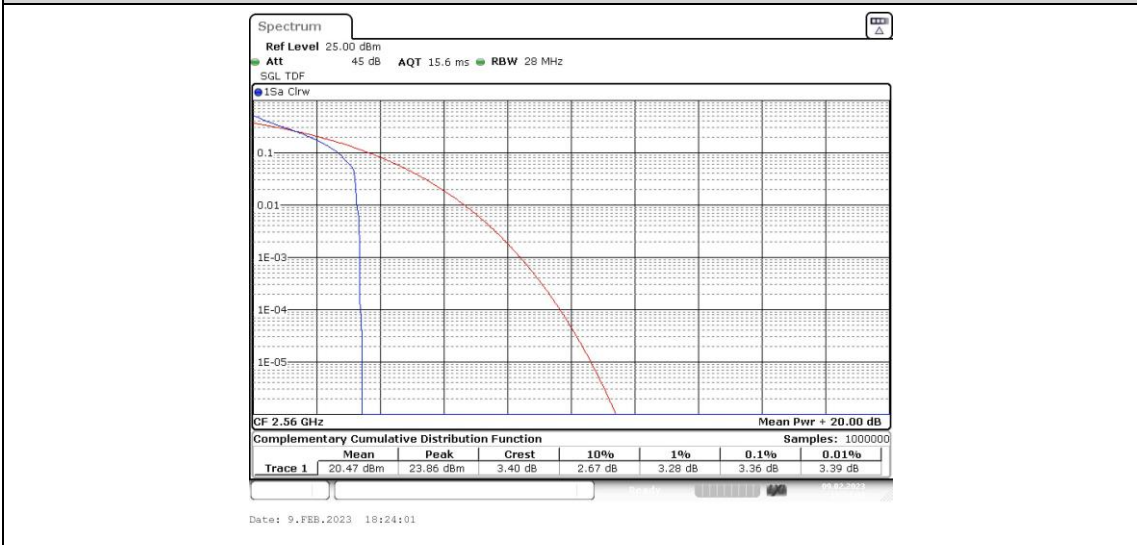

Band7-20MHz-QPSK-21350-1RB#0