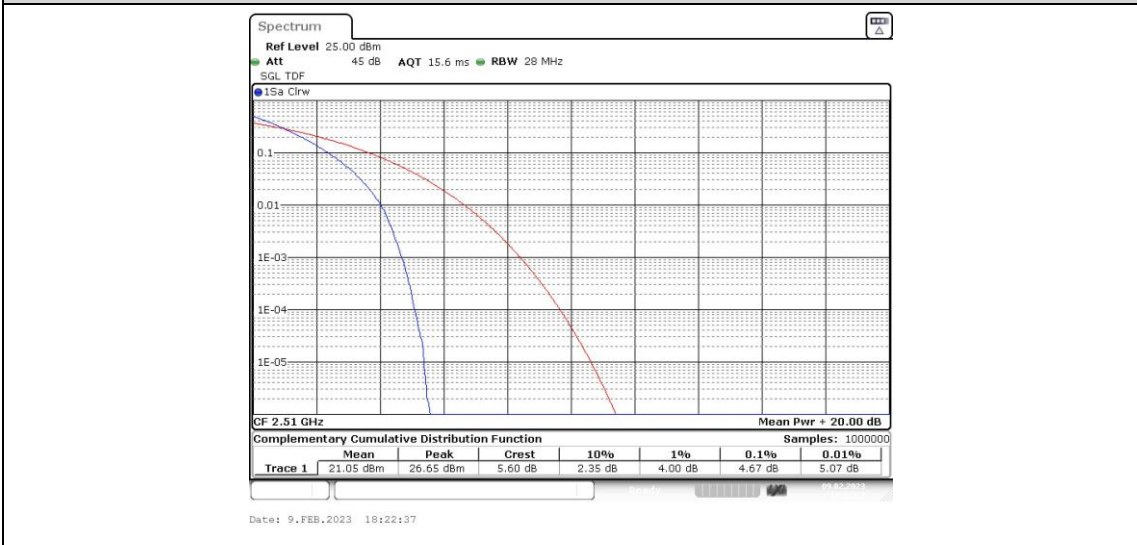

Band7-15MHz-16QAM-21100-1RB#0

Band7-15MHz-16QAM-21100-75RB#0

Band7-15MHz-16QAM-21375-1RB#0

Band7-15MHz-16QAM-21375-75RB#0

Band7-20MHz-QPSK-20850-1RB#0

Band7-20MHz-QPSK-20850-100RB#0

Band7-20MHz-QPSK-21100-1RB#0