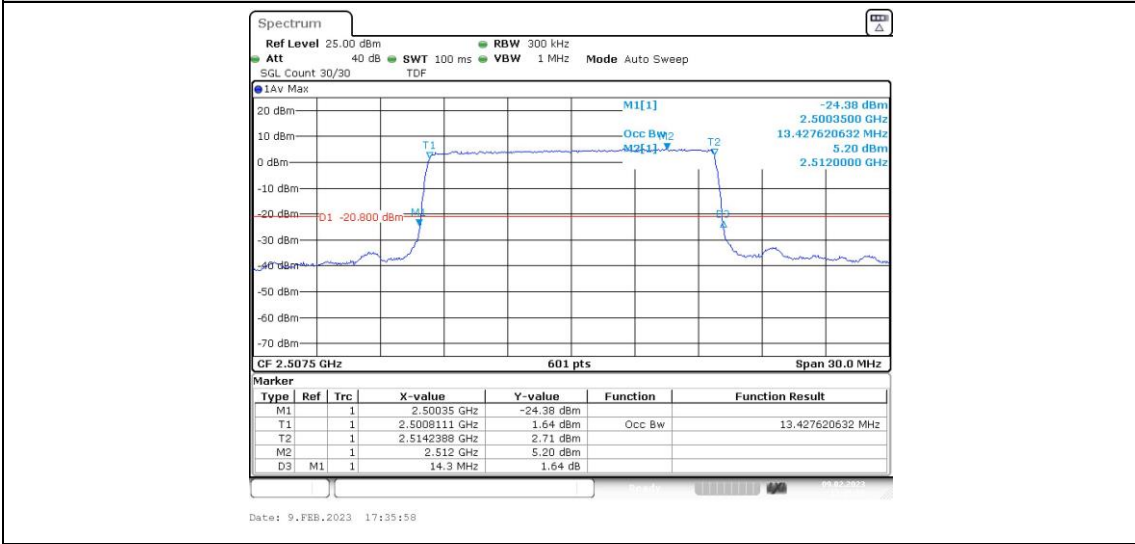

Test Graphs

Band7-5MHz-16QAM-20775-25RB#0

Band7-5MHz-16QAM-21100-25RB#0

Band7-5MHz-16QAM-21425-25RB#0

Band7-10MHz-QPSK-20800-50RB#0

Band7-10MHz-QPSK-21100-50RB#0

Band7-10MHz-QPSK-21400-50RB#0

Band7-15MHz-16QAM-20825-75RB#0