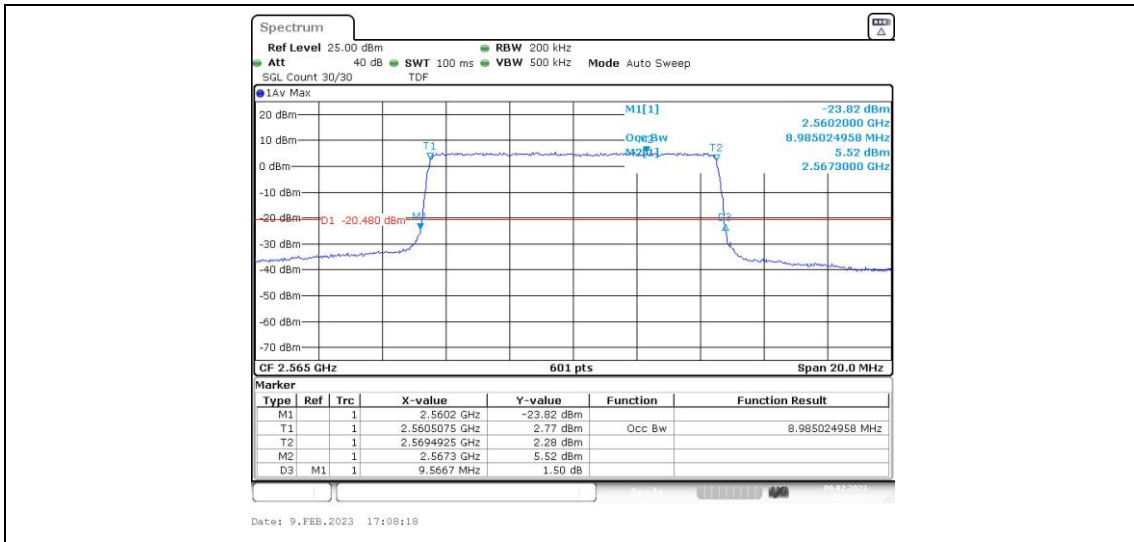

Test Graphs

Band7-5MHz-16QAM-20775-25RB#0

Band7-5MHz-16QAM-21100-25RB#0

Band7-5MHz-16QAM-21425-25RB#0

Band7-10MHz-QPSK-20800-50RB#0

Band7-10MHz-QPSK-21100-50RB#0

Band7-10MHz-QPSK-21400-50RB#0

Band7-15MHz-16QAM-20825-75RB#0