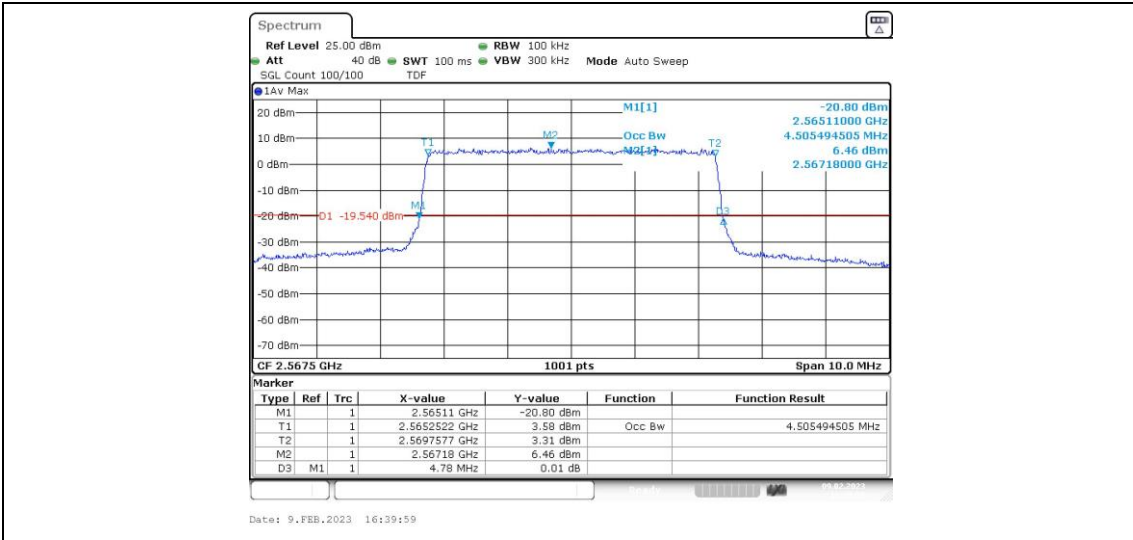

Test Graphs

Band7-5MHz-16QAM-20775-25RB#0

Band7-5MHz-16QAM-21100-25RB#0

Band7-5MHz-16QAM-21425-25RB#0

Band7-10MHz-QPSK-20800-50RB#0

Band7-10MHz-QPSK-21100-50RB#0

Band7-10MHz-QPSK-21400-50RB#0

Band7-15MHz-16QAM-20825-75RB#0