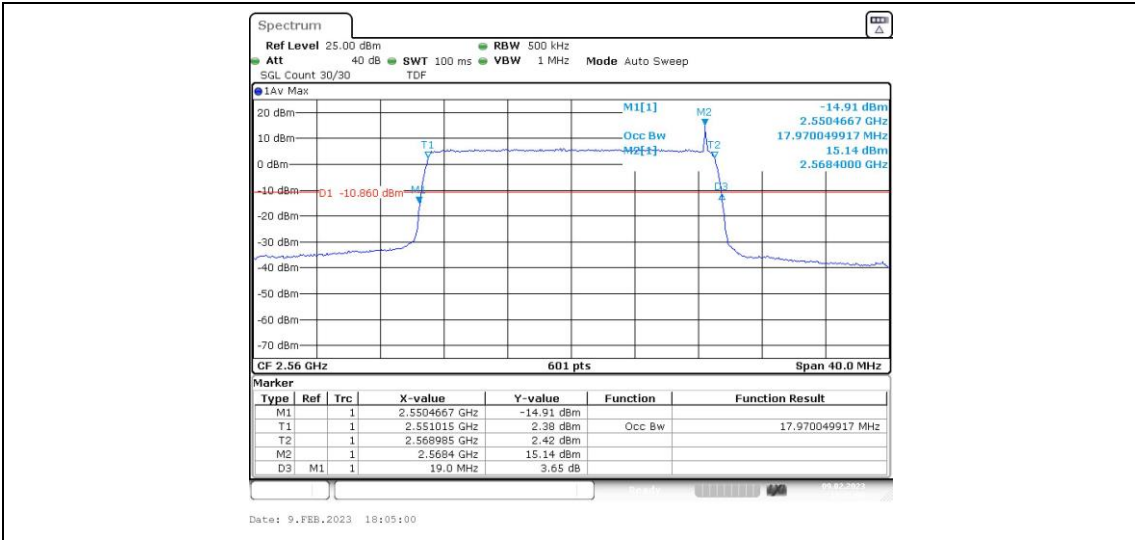

Band7-20MHz-16QAM-20850-100RB#0

Band7-20MHz-16QAM-21100-100RB#0

Band7-20MHz-16QAM-21350-100RB#0