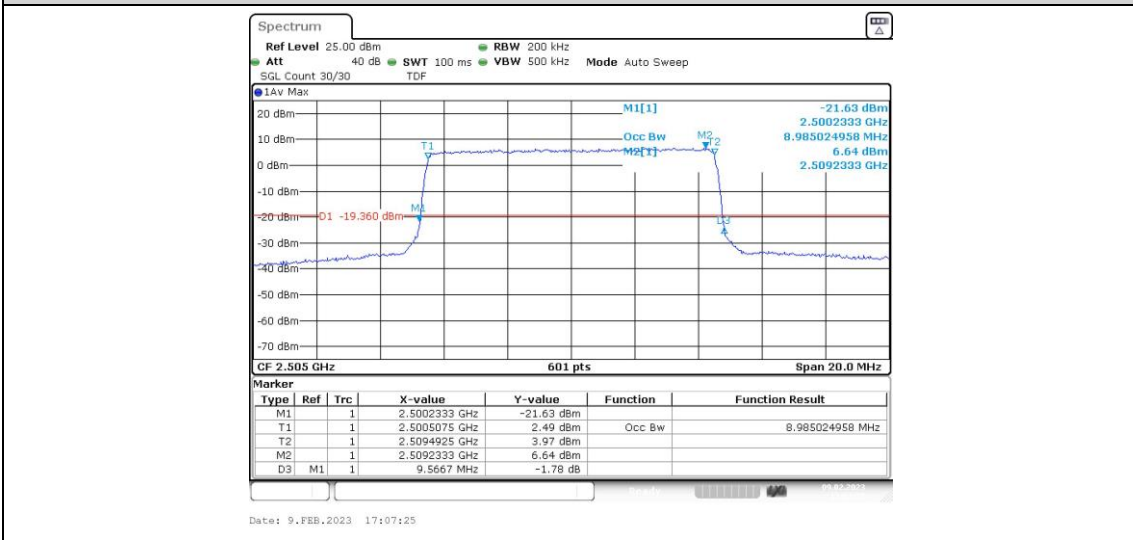

Test Graphs

Band7-5MHz-16QAM-20775-25RB#0

Band7-5MHz-16QAM-21100-25RB#0

Band7-5MHz-16QAM-21425-25RB#0

Band7-10MHz-QPSK-20800-50RB#0

Band7-10MHz-QPSK-21100-50RB#0

Band7-10MHz-QPSK-21400-50RB#0

Band7-15MHz-16QAM-20825-75RB#0