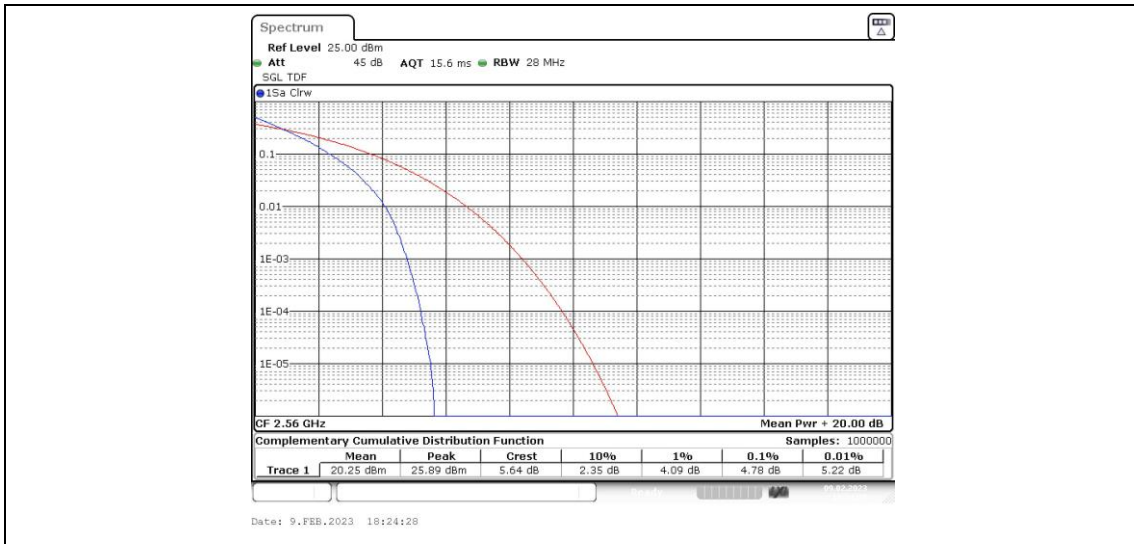

Band7-20MHz-QPSK-21350-100RB#0