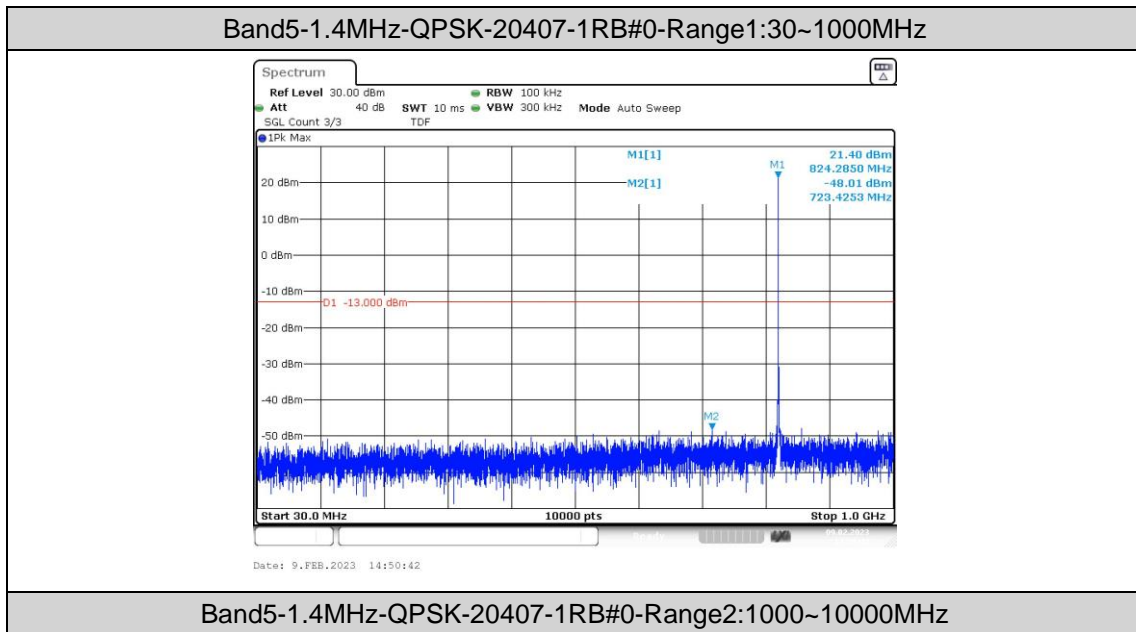

Band 5	10MHz	QPSK	20525	1RB#0	Range1:30~1000MHz	-48.3 7	PAS S
Band 5	10MHz	QPSK	20525	1RB#0	Range2:1000~10000MHz	-38.3	PAS S
Band 5	10MHz	QPSK	20600	1RB#0	Range1:30~1000MHz	-48.9	PAS S
Band 5	10MHz	QPSK	20600	1RB#0	Range2:1000~10000MHz	-37.4 7	PAS S
Band 5	10MHz	16QAM	20450	1RB#0	Range1:30~1000MHz	-47.1 7	PAS S
Band 5	10MHz	16QAM	20450	1RB#0	Range2:1000~10000MHz	-39.0 1	PAS S
Band 5	10MHz	16QAM	20525	1RB#0	Range1:30~1000MHz	-48.1 5	PAS S
Band 5	10MHz	16QAM	20525	1RB#0	Range2:1000~10000MHz	-38.2	PAS S
Band 5	10MHz	16QAM	20600	1RB#0	Range1:30~1000MHz	-47.9 2	PAS S
Band 5	10MHz	16QAM	20600	1RB#0	Range2:1000~10000MHz	-38.3	PAS S

Test Graphs