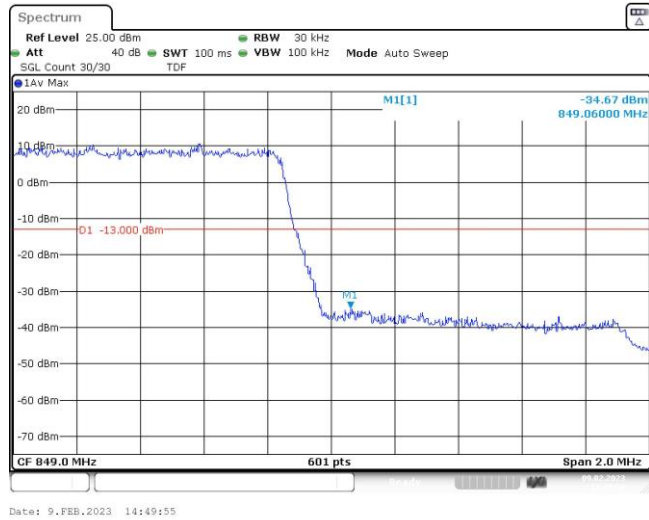

Test Graphs

Band5-1.4MHz-QPSK-20407-6RB#0

Band5-1.4MHz-QPSK-20643-1RB#0

Band5-1.4MHz-QPSK-20643-1RB#5

Band5-1.4MHz-QPSK-20643-6RB#0

Band5-1.4MHz-16QAM-20407-1RB#0

Band5-1.4MHz-16QAM-20407-1RB#5

Band5-1.4MHz-16QAM-20407-6RB#0