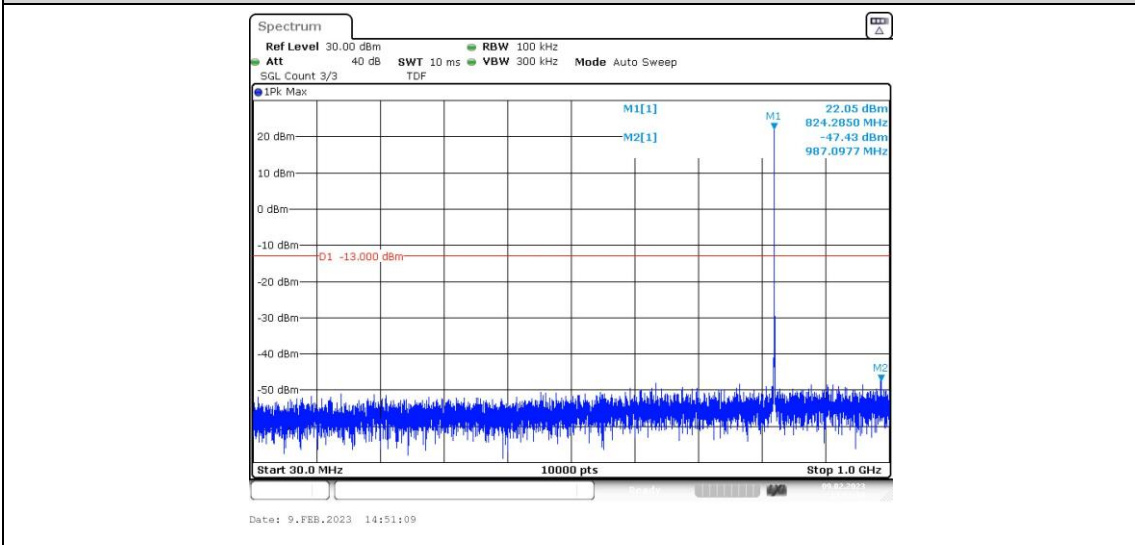

Band5-1.4MHz-16QAM-20407-1RB#0-Range1:30~1000MHz