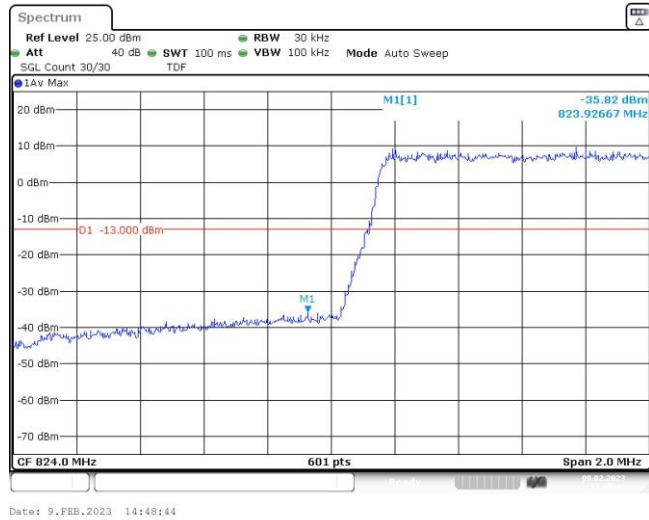

Test Graphs

Band5-1.4MHz-QPSK-20407-6RB#0

Band5-1.4MHz-QPSK-20643-1RB#0

Band5-1.4MHz-QPSK-20643-1RB#5

Band5-1.4MHz-QPSK-20643-6RB#0

Band5-1.4MHz-16QAM-20407-1RB#0

Band5-1.4MHz-16QAM-20407-1RB#5

Band5-1.4MHz-16QAM-20407-6RB#0