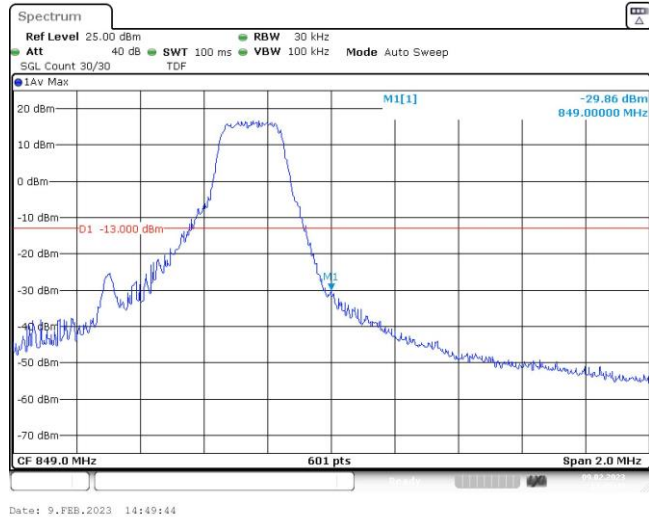

Band5-1.4MHz-16QAM-20643-1RB#5