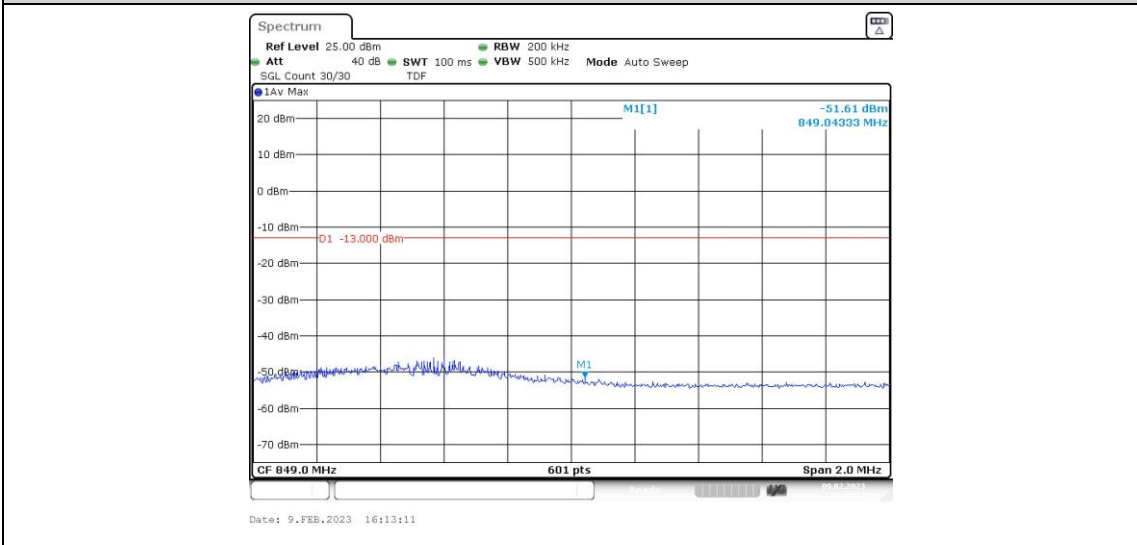

Band5-10MHz-QPSK-20600-1RB#49

Band5-10MHz-QPSK-20600-50RB#0

Band5-10MHz-16QAM-20450-1RB#0

Band5-10MHz-16QAM-20450-1RB#49

Band5-10MHz-16QAM-20450-50RB#0

Band5-10MHz-16QAM-20600-1RB#0

Band5-10MHz-16QAM-20600-1RB#49