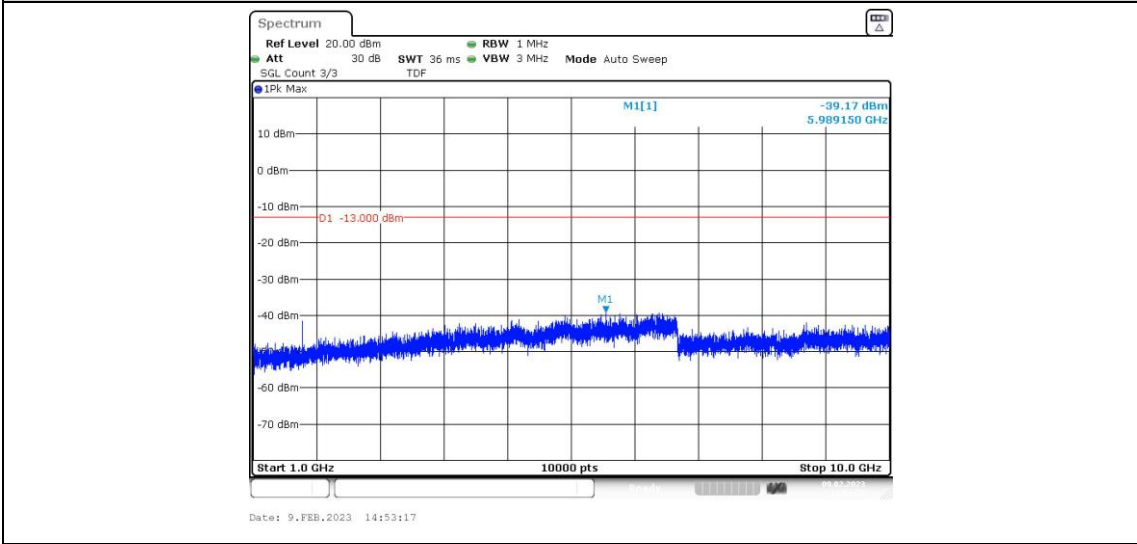

Band5-1.4MHz-16QAM-20643-1RB#0-Range2:1000~10000MHz