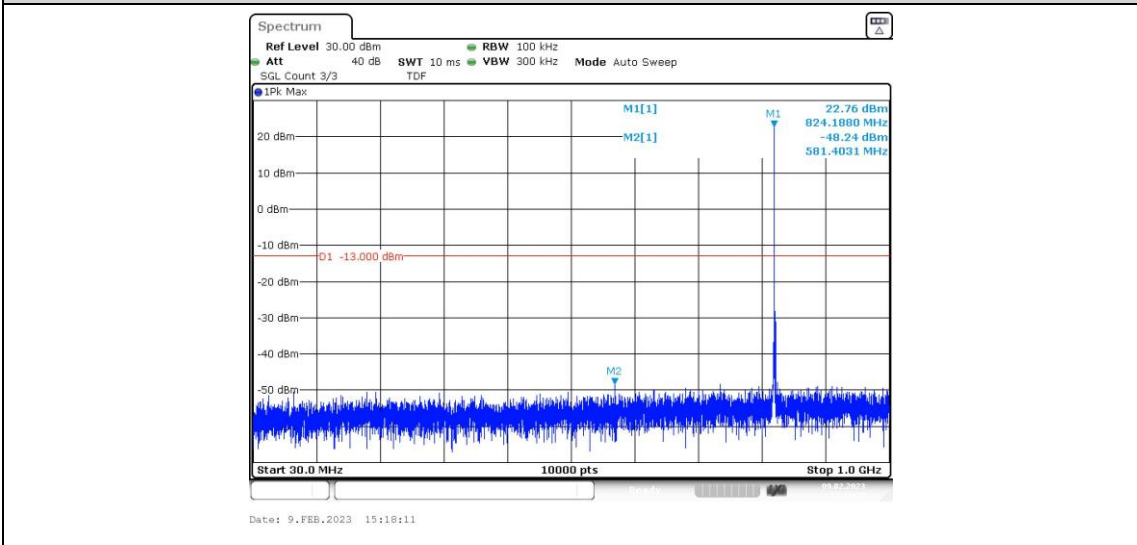

Band5-3MHz-QPSK-20415-1RB#0-Range1:30~1000MHz