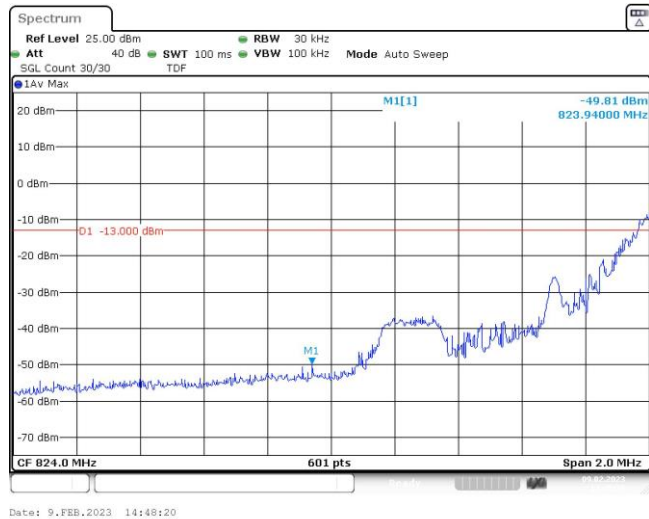

Test Graphs

Band5-1.4MHz-QPSK-20407-6RB#0

Band5-1.4MHz-QPSK-20643-1RB#0

Band5-1.4MHz-QPSK-20643-1RB#5

Band5-1.4MHz-QPSK-20643-6RB#0

Band5-1.4MHz-16QAM-20407-1RB#0

Band5-1.4MHz-16QAM-20407-1RB#5

Band5-1.4MHz-16QAM-20407-6RB#0