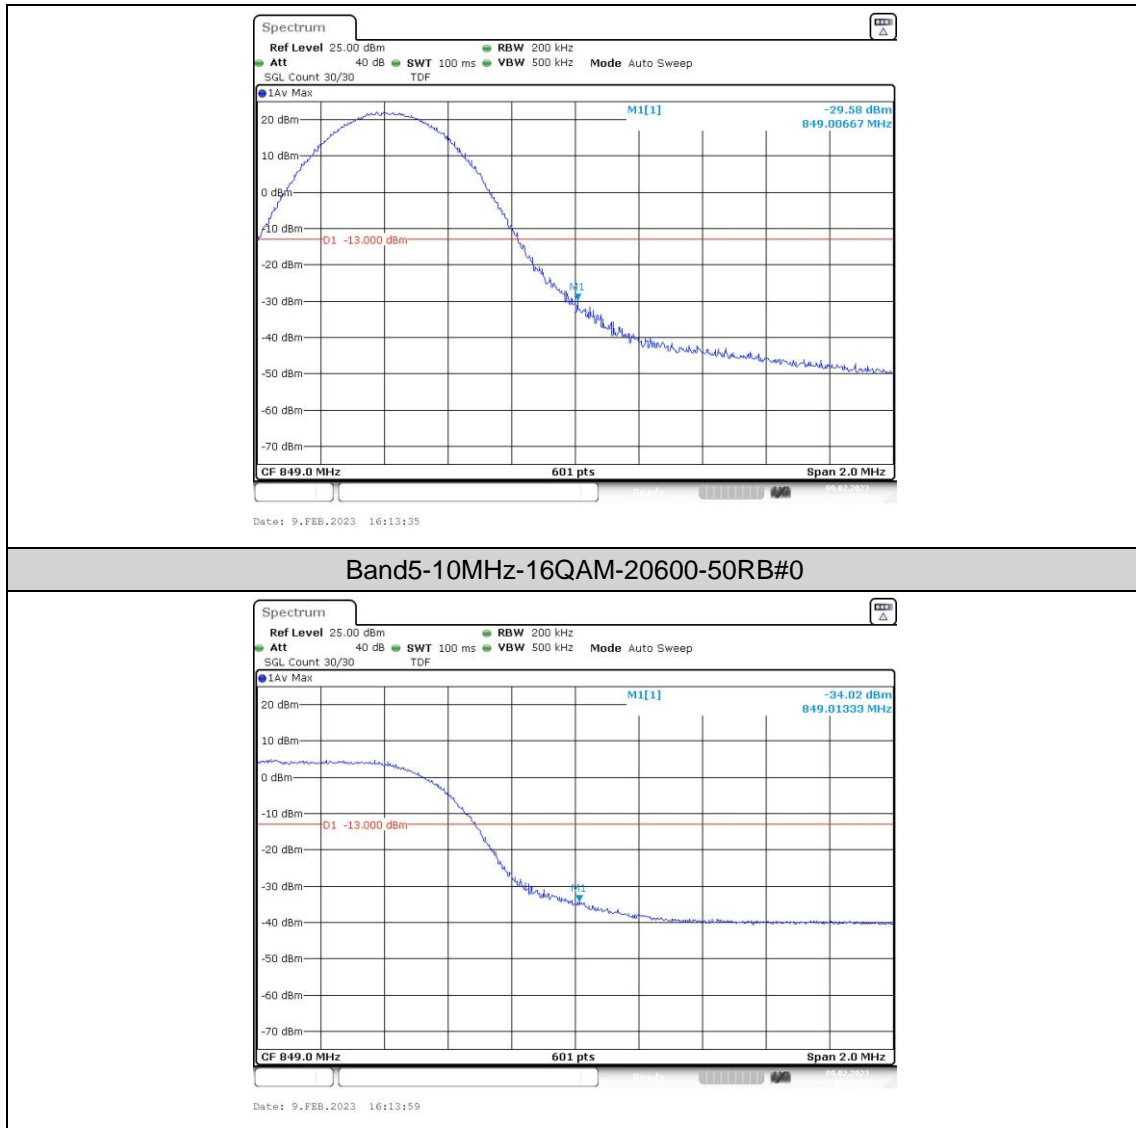

Band5-10MHz-QPSK-20600-1RB#49

Band5-10MHz-QPSK-20600-50RB#0

Band5-10MHz-16QAM-20450-1RB#0

Band5-10MHz-16QAM-20450-1RB#49

Band5-10MHz-16QAM-20450-50RB#0

Band5-10MHz-16QAM-20600-1RB#0

Band5-10MHz-16QAM-20600-1RB#49