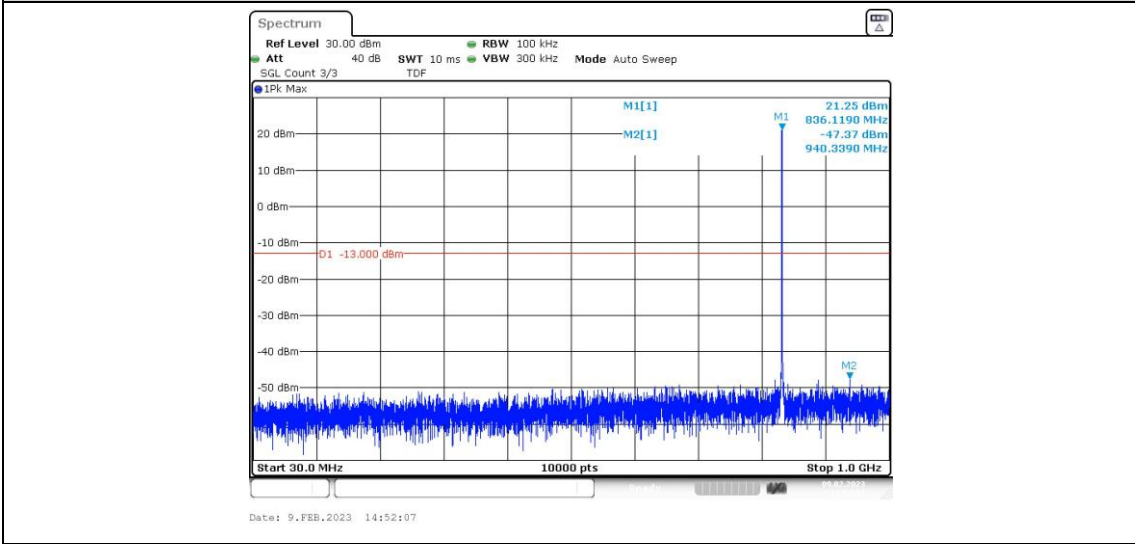

Band5-1.4MHz-16QAM-20525-1RB#0-Range1:30~1000MHz