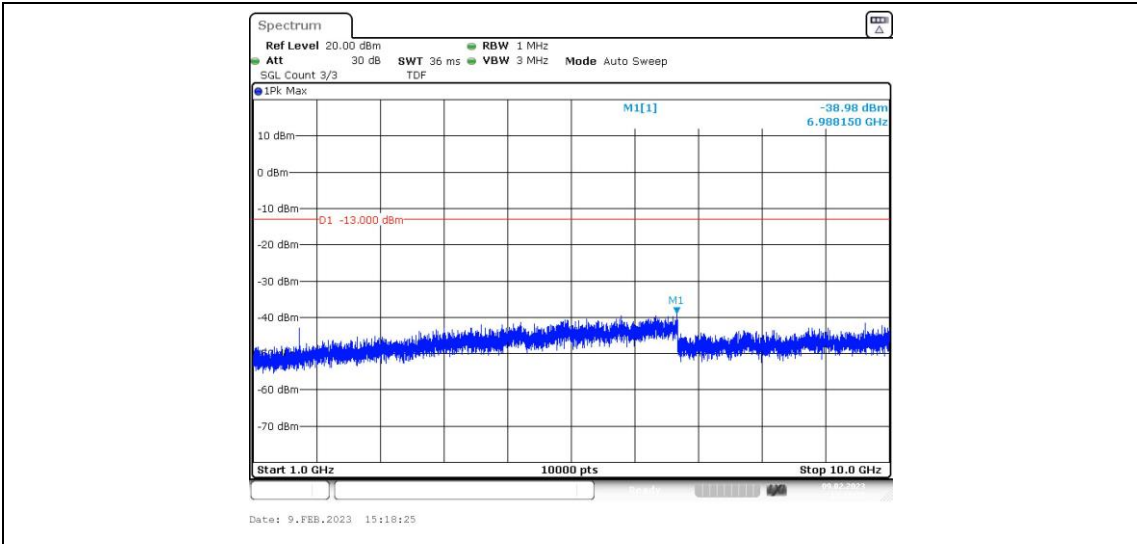

Band5-3MHz-QPSK-20415-1RB#0-Range2:1000~10000MHz