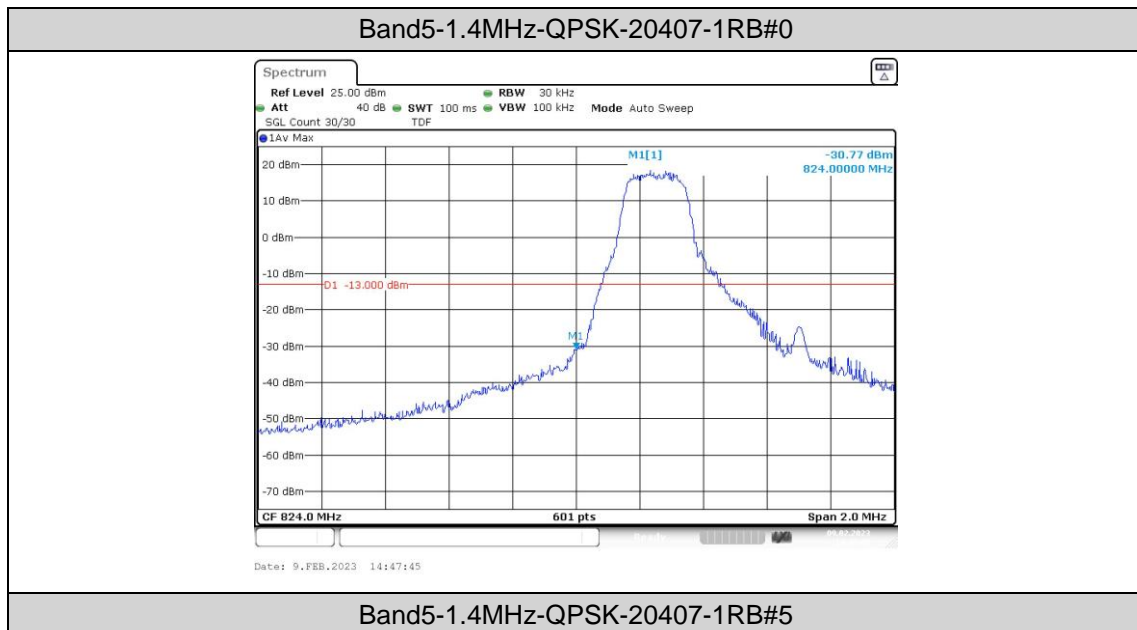

Band5	5MHz	16QAM	20625	25RB#0	-29.79	PASS
Band5	10MHz	QPSK	20450	1RB#0	-29.47	PASS
Band5	10MHz	QPSK	20450	1RB#49	-48.18	PASS
Band5	10MHz	QPSK	20450	50RB#0	-32.82	PASS
Band5	10MHz	QPSK	20600	1RB#0	-49.67	PASS
Band5	10MHz	QPSK	20600	1RB#49	-29.97	PASS
Band5	10MHz	QPSK	20600	50RB#0	-33.28	PASS
Band5	10MHz	16QAM	20450	1RB#0	-30.08	PASS
Band5	10MHz	16QAM	20450	1RB#49	-49.97	PASS
Band5	10MHz	16QAM	20450	50RB#0	-34.42	PASS
Band5	10MHz	16QAM	20600	1RB#0	-51.61	PASS
Band5	10MHz	16QAM	20600	1RB#49	-29.58	PASS
Band5	10MHz	16QAM	20600	50RB#0	-34.02	PASS

Test Graphs