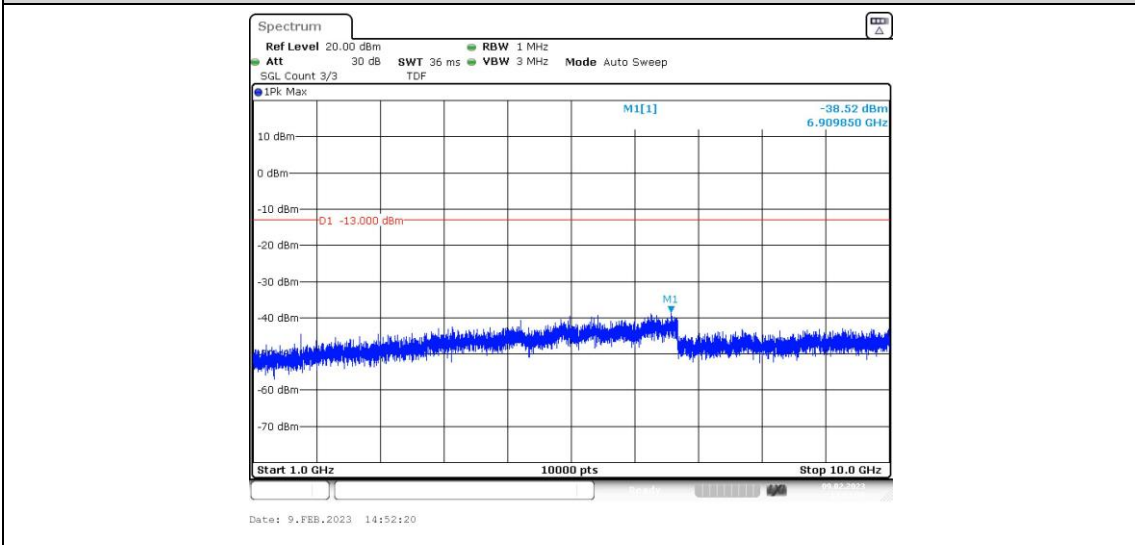

Band5-1.4MHz-16QAM-20407-1RB#0-Range1:30~1000MHz

Band5-1.4MHz-16QAM-20407-1RB#0-Range2:1000~10000MHz

Band5-1.4MHz-16QAM-20525-1RB#0-Range1:30~1000MHz

Band5-1.4MHz-16QAM-20525-1RB#0-Range2:1000~10000MHz

Band5-1.4MHz-16QAM-20643-1RB#0-Range1:30~1000MHz