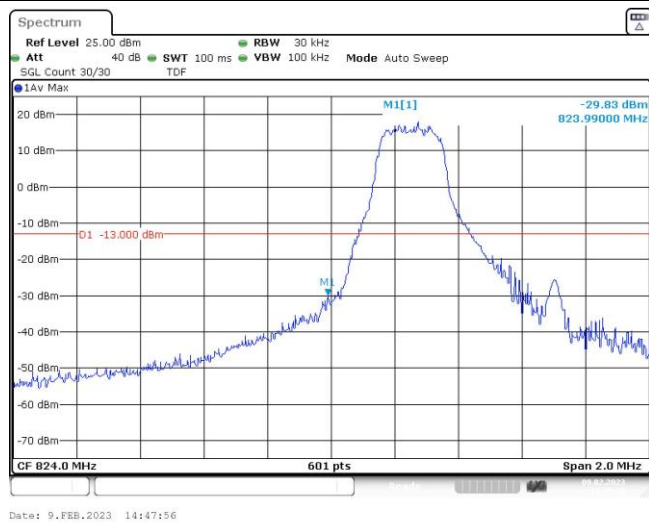

Test Graphs

Band5-1.4MHz-QPSK-20407-6RB#0

Band5-1.4MHz-QPSK-20643-1RB#0

Band5-1.4MHz-QPSK-20643-1RB#5

Band5-1.4MHz-QPSK-20643-6RB#0

Band5-1.4MHz-16QAM-20407-1RB#0

Band5-1.4MHz-16QAM-20407-1RB#5

Band5-1.4MHz-16QAM-20407-6RB#0