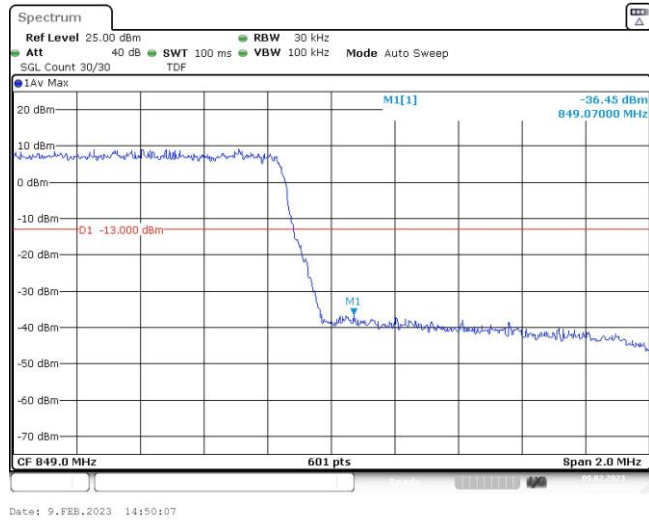

Band5-1.4MHz-16QAM-20643-6RB#0