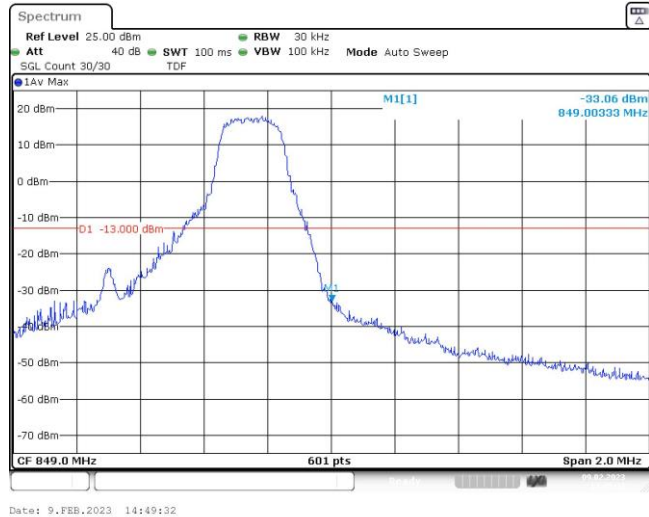

Test Graphs

Band5-1.4MHz-QPSK-20407-6RB#0

Band5-1.4MHz-QPSK-20643-1RB#0

Band5-1.4MHz-QPSK-20643-1RB#5

Band5-1.4MHz-QPSK-20643-6RB#0

Band5-1.4MHz-16QAM-20407-1RB#0

Band5-1.4MHz-16QAM-20407-1RB#5

Band5-1.4MHz-16QAM-20407-6RB#0