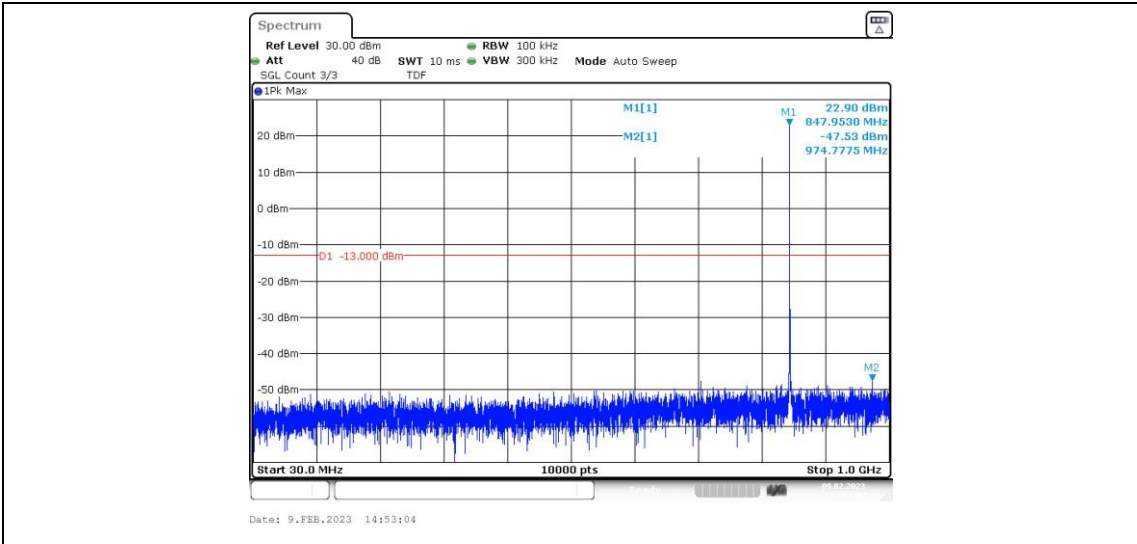

Band5-1.4MHz-16QAM-20407-1RB#0-Range1:30~1000MHz

Band5-1.4MHz-16QAM-20407-1RB#0-Range2:1000~10000MHz

Band5-1.4MHz-16QAM-20525-1RB#0-Range1:30~1000MHz

Band5-1.4MHz-16QAM-20525-1RB#0-Range2:1000~10000MHz

Band5-1.4MHz-16QAM-20643-1RB#0-Range1:30~1000MHz