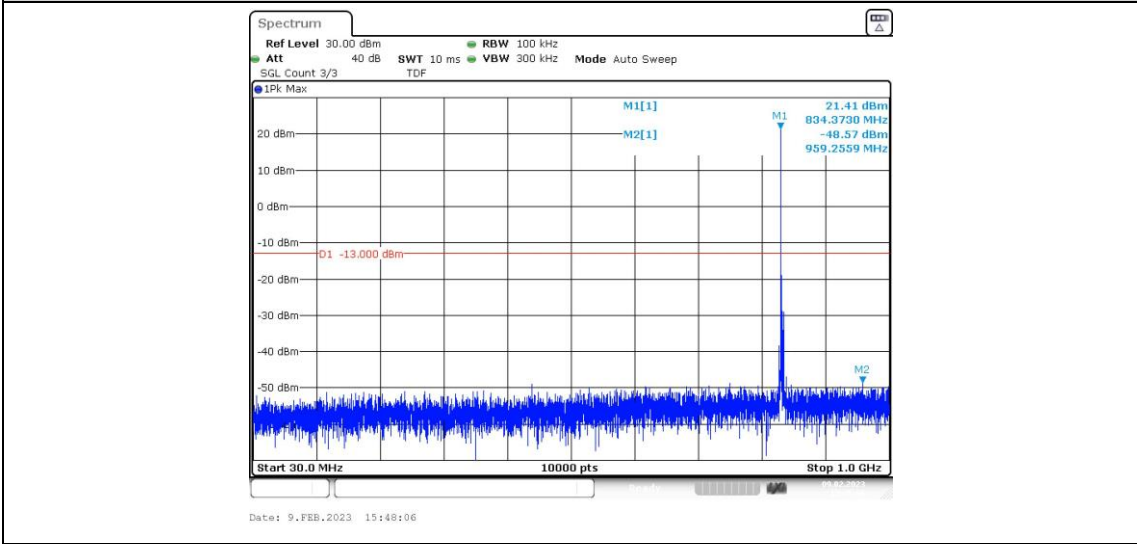

Band5-5MHz-16QAM-20525-1RB#0-Range1:30~1000MHz