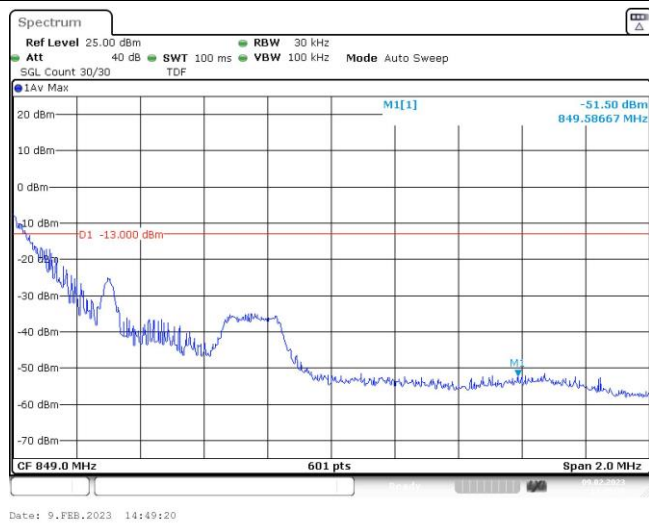

Band5-1.4MHz-16QAM-20643-1RB#0