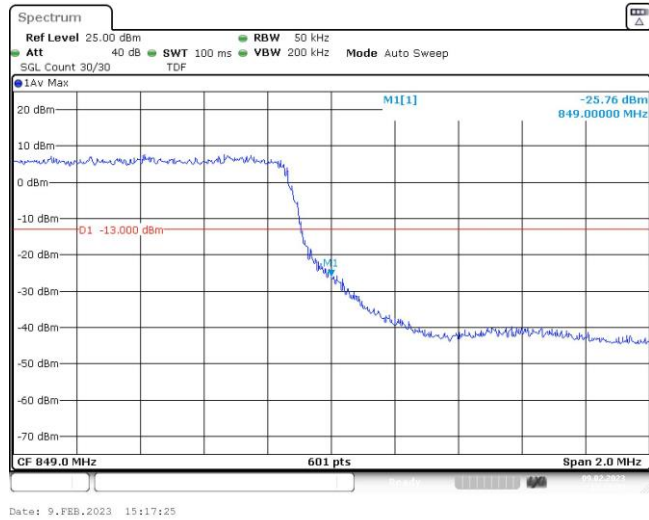

Band5-3MHz-QPSK-20635-15RB#0