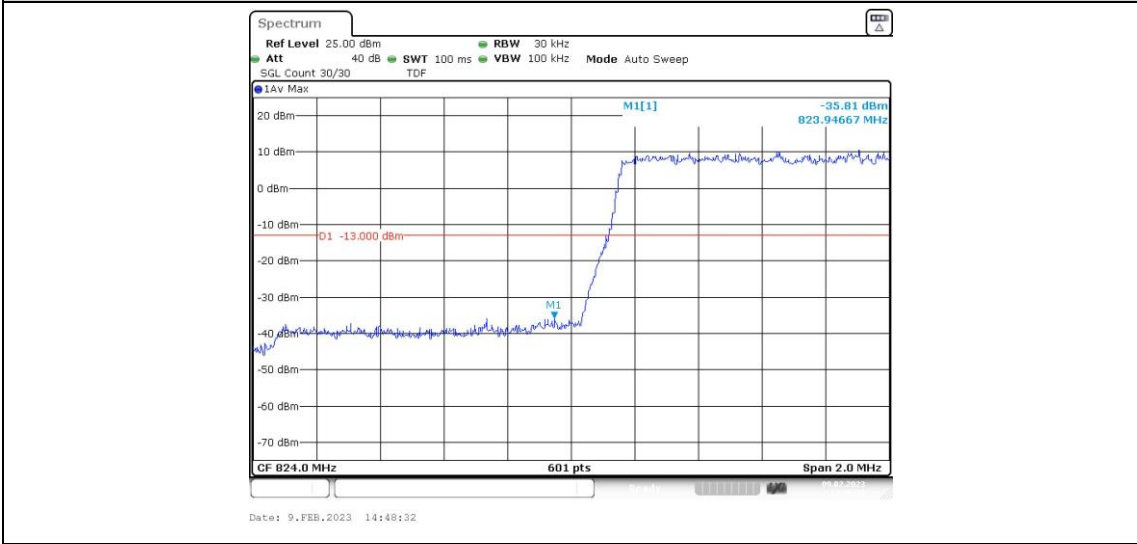

Band5-1.4MHz-QPSK-20407-6RB#0