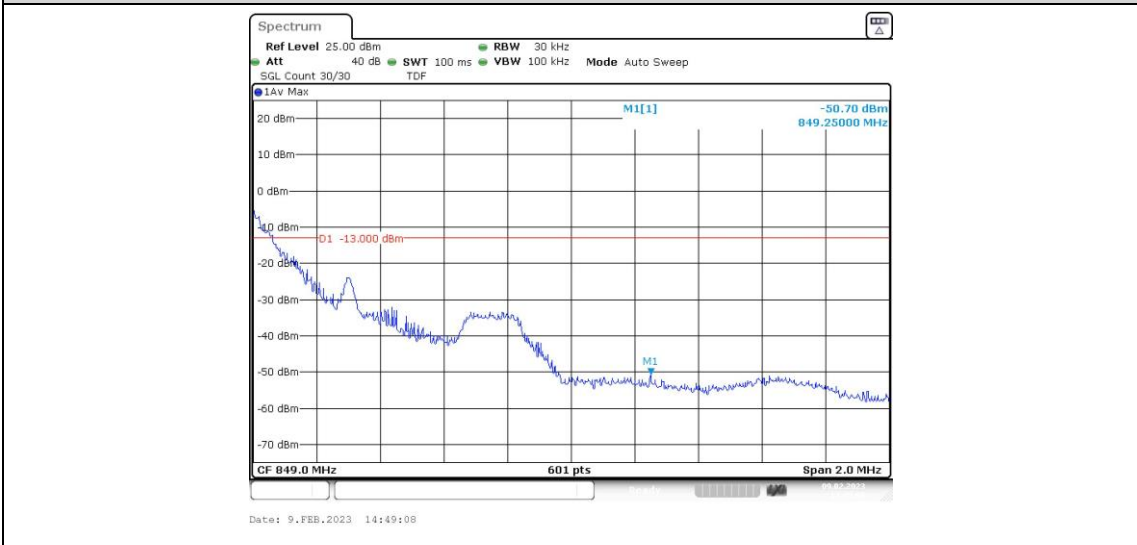

Test Graphs

Band5-1.4MHz-QPSK-20407-6RB#0

Band5-1.4MHz-QPSK-20643-1RB#0

Band5-1.4MHz-QPSK-20643-1RB#5

Band5-1.4MHz-QPSK-20643-6RB#0

Band5-1.4MHz-16QAM-20407-1RB#0

Band5-1.4MHz-16QAM-20407-1RB#5

Band5-1.4MHz-16QAM-20407-6RB#0