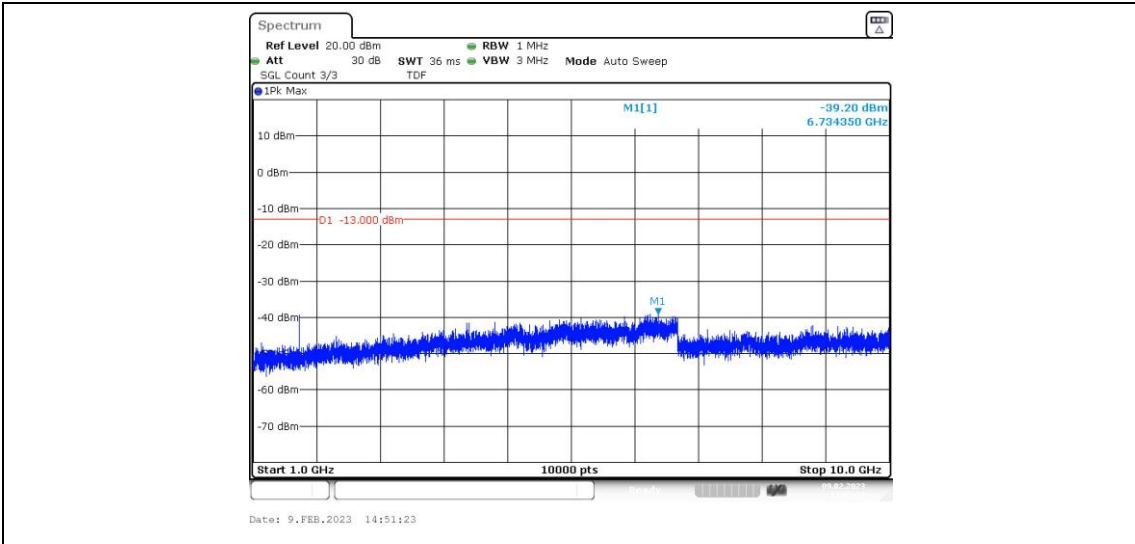

Band5-1.4MHz-16QAM-20407-1RB#0-Range2:1000~10000MHz