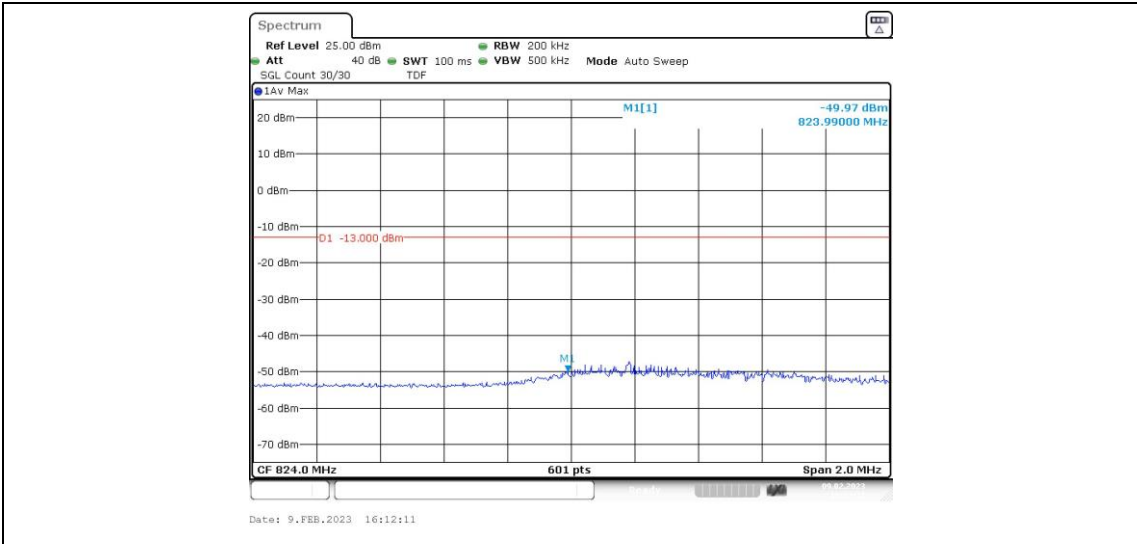

Band5-10MHz-QPSK-20600-1RB#49

Band5-10MHz-QPSK-20600-50RB#0

Band5-10MHz-16QAM-20450-1RB#0

Band5-10MHz-16QAM-20450-1RB#49

Band5-10MHz-16QAM-20450-50RB#0

Band5-10MHz-16QAM-20600-1RB#0

Band5-10MHz-16QAM-20600-1RB#49