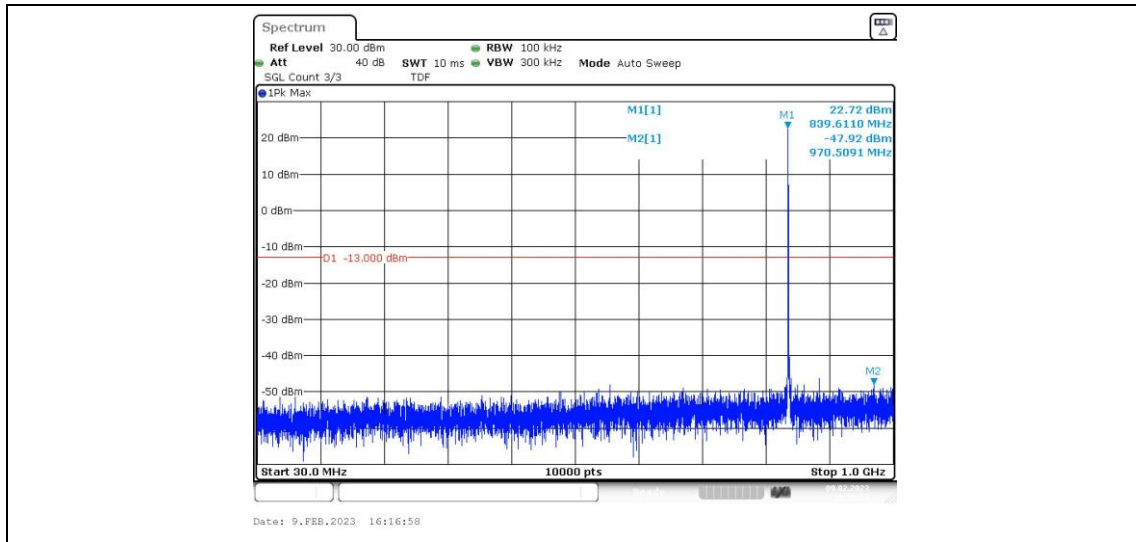

Band5-10MHz-16QAM-20600-1RB#0-Range1:30~1000MHz