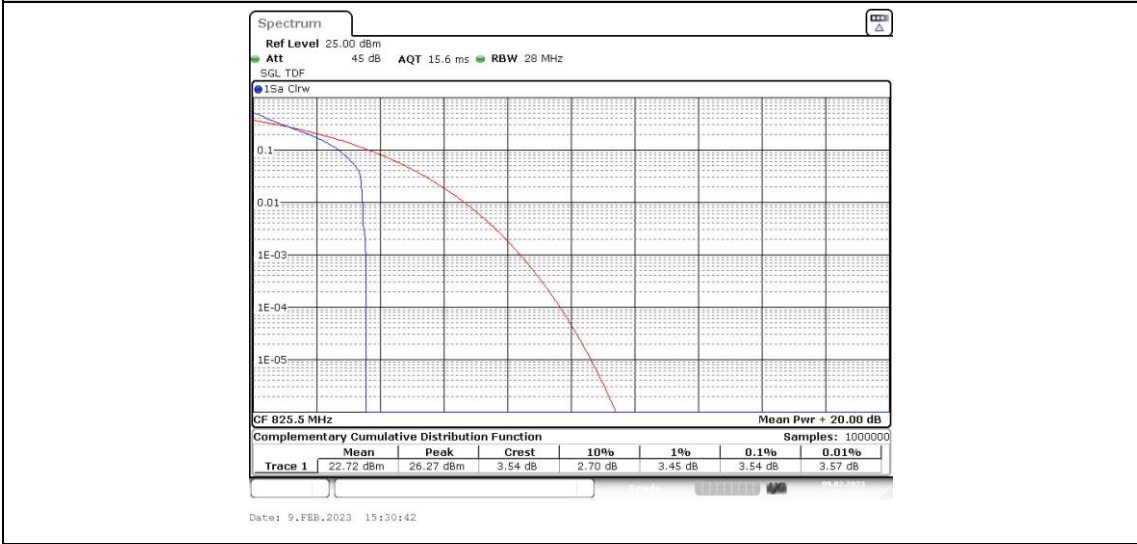

Band5-3MHz-QPSK-20415-1RB#0