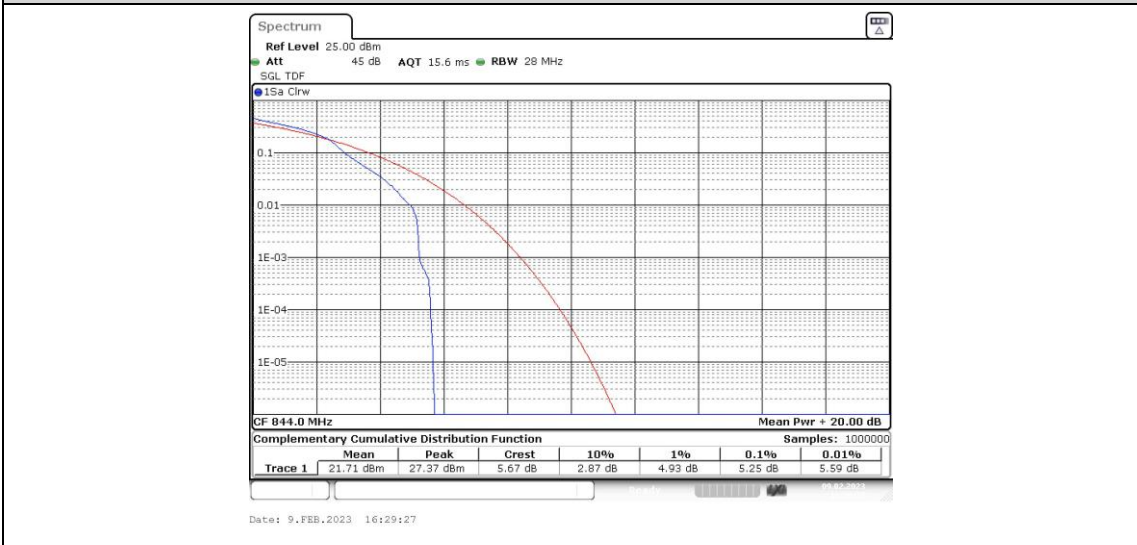

Band5-10MHz-16QAM-20450-1RB#0

Band5-10MHz-16QAM-20450-50RB#0

Band5-10MHz-16QAM-20525-1RB#0

Band5-10MHz-16QAM-20525-50RB#0

Band5-10MHz-16QAM-20600-1RB#0

Band5-10MHz-16QAM-20600-50RB#0

Appendix C: 26dB Bandwidth and Occupied Bandwidth