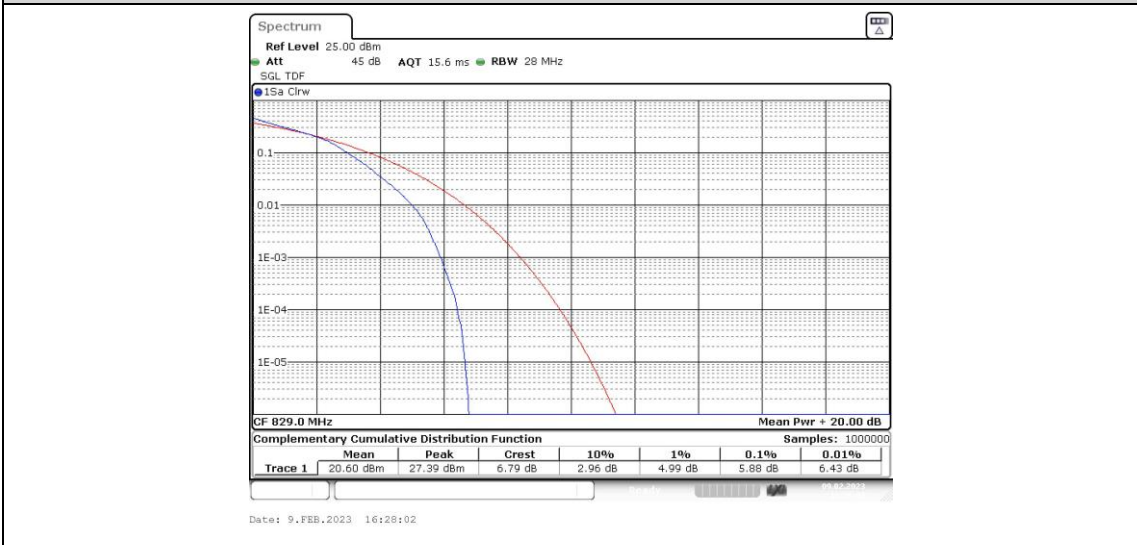

Band5-10MHz-16QAM-20450-50RB#0

Band5-10MHz-16QAM-20525-1RB#0