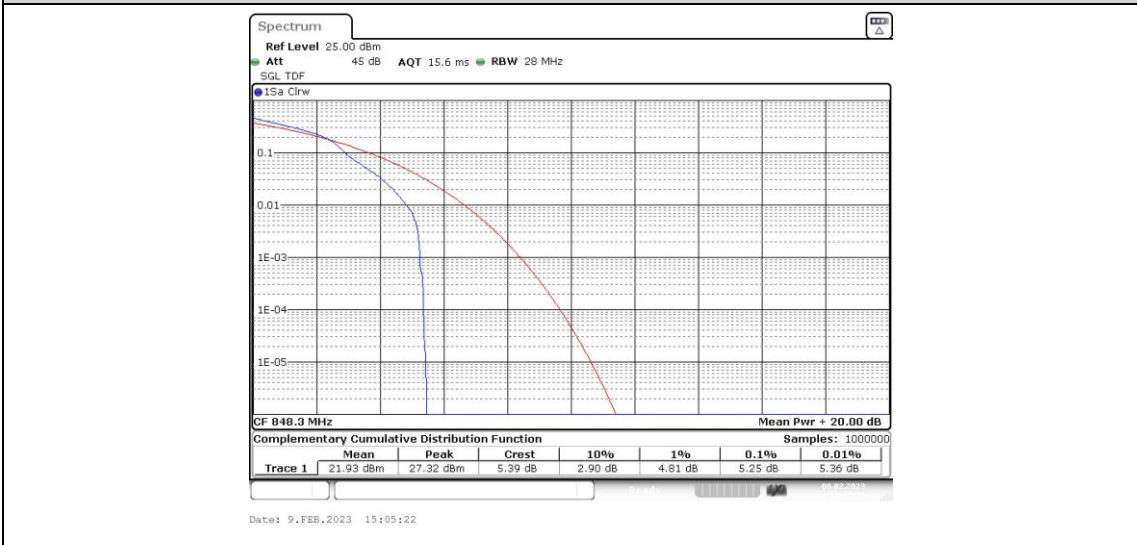

Band5-1.4MHz-16QAM-20643-1RB#0