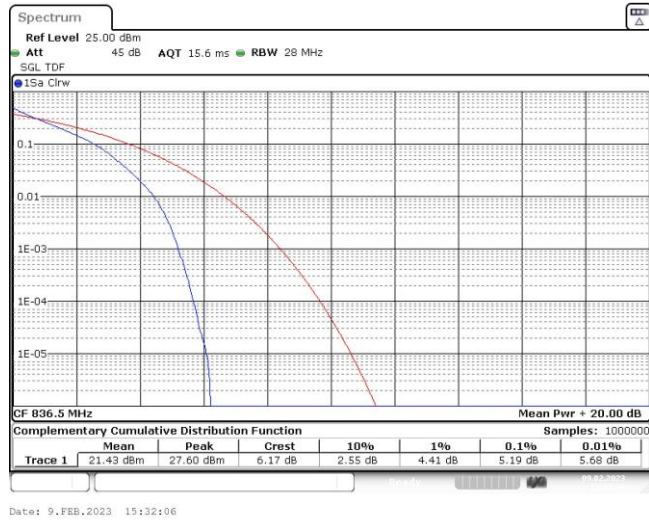

Band5-3MHz-QPSK-20525-15RB#0