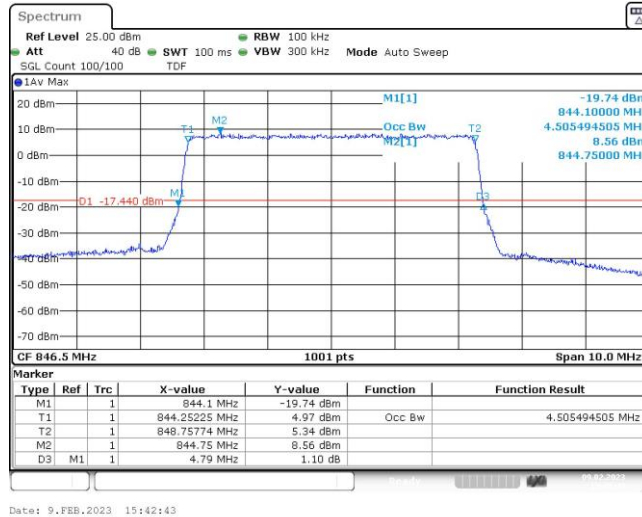

Band5-5MHz-16QAM-20425-25RB#0

Band5-5MHz-16QAM-20525-25RB#0

Band5-5MHz-16QAM-20625-25RB#0