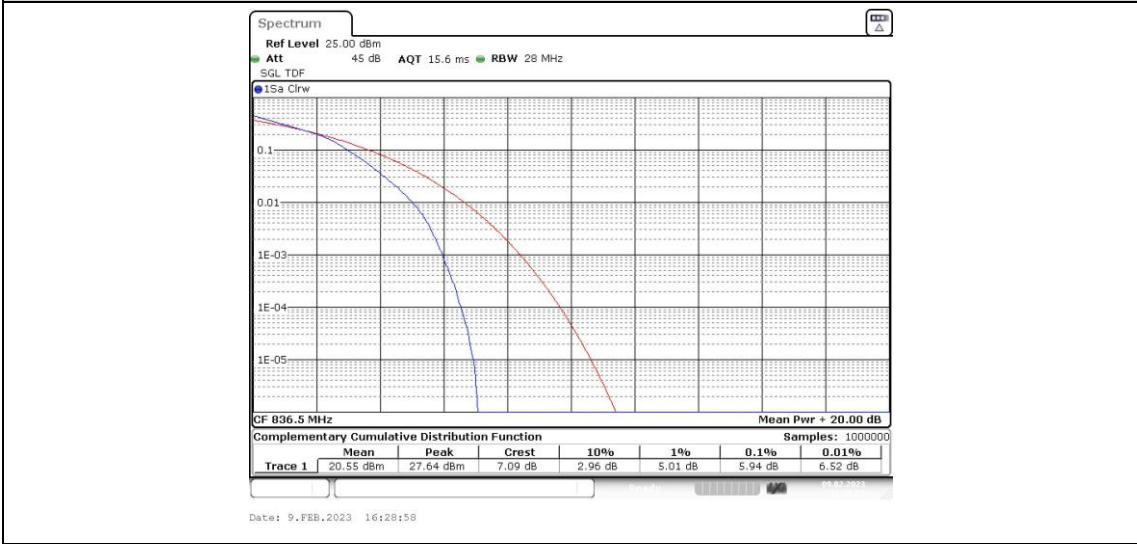

Band5-10MHz-16QAM-20450-1RB#0

Band5-10MHz-16QAM-20450-50RB#0

Band5-10MHz-16QAM-20525-1RB#0

Band5-10MHz-16QAM-20525-50RB#0

Band5-10MHz-16QAM-20600-1RB#0

Band5-10MHz-16QAM-20600-50RB#0

Appendix C: 26dB Bandwidth and Occupied Bandwidth