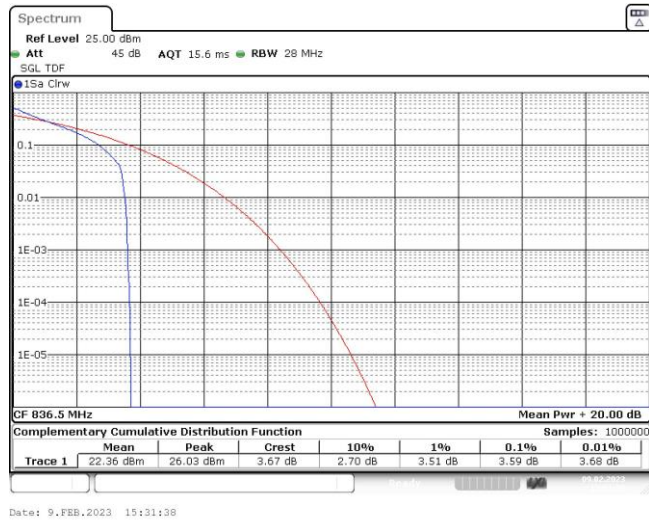

Band5-3MHz-QPSK-20525-1RB#0