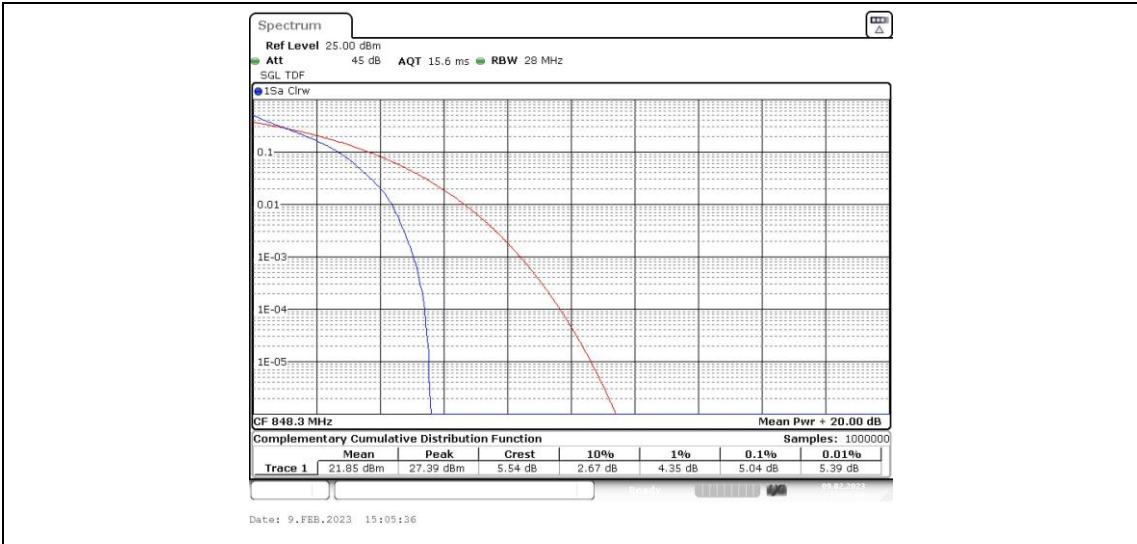

Test Graphs

Band5-1.4MHz-QPSK-20525-6RB#0

Band5-1.4MHz-QPSK-20643-1RB#0

Band5-1.4MHz-QPSK-20643-6RB#0

Band5-1.4MHz-16QAM-20407-1RB#0

Band5-1.4MHz-16QAM-20407-6RB#0

Band5-1.4MHz-16QAM-20525-1RB#0

Band5-1.4MHz-16QAM-20525-6RB#0