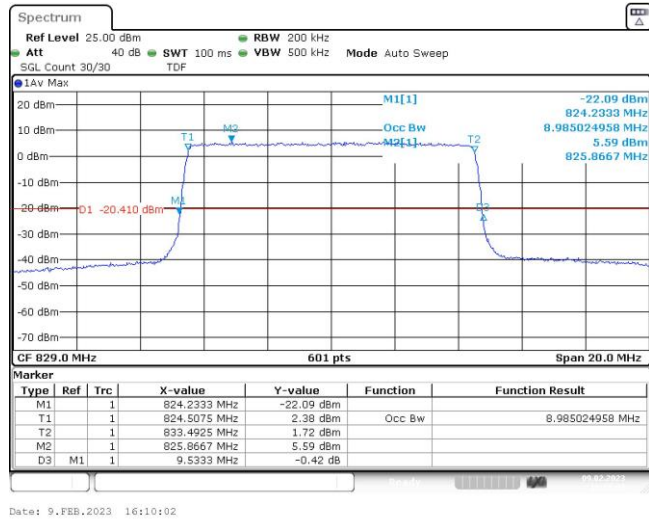

Band5-5MHz-16QAM-20425-25RB#0

Band5-5MHz-16QAM-20525-25RB#0

Band5-5MHz-16QAM-20625-25RB#0

Band5-10MHz-QPSK-20600-50RB#0

Band5-10MHz-16QAM-20450-50RB#0

Band5-10MHz-16QAM-20525-50RB#0

Band5-10MHz-16QAM-20600-50RB#0