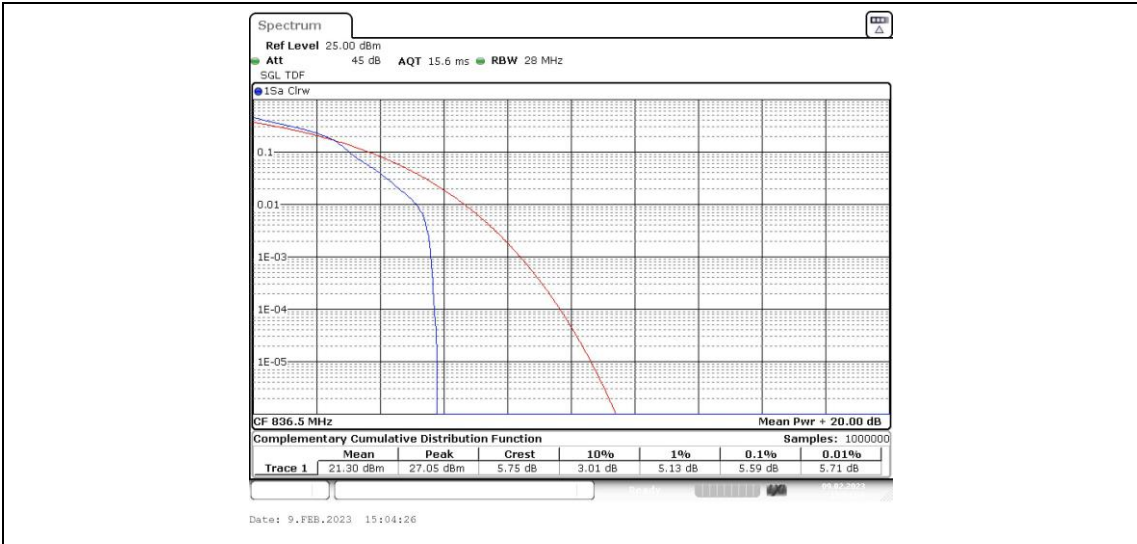

Test Graphs

Band5-1.4MHz-QPSK-20525-6RB#0

Band5-1.4MHz-QPSK-20643-1RB#0

Band5-1.4MHz-QPSK-20643-6RB#0

Band5-1.4MHz-16QAM-20407-1RB#0

Band5-1.4MHz-16QAM-20407-6RB#0

Band5-1.4MHz-16QAM-20525-1RB#0

Band5-1.4MHz-16QAM-20525-6RB#0