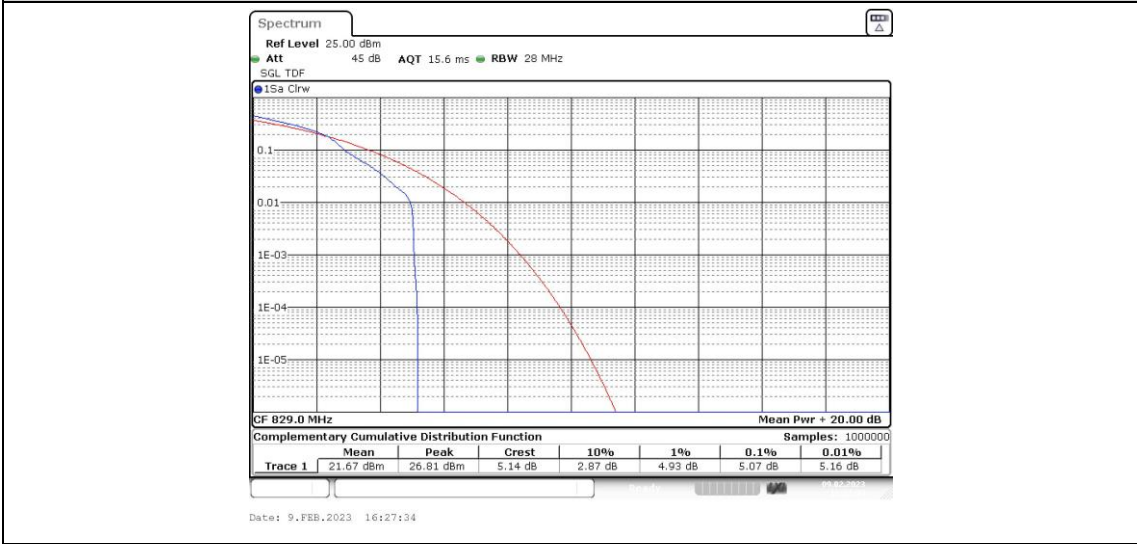

Band5-10MHz-16QAM-20450-1RB#0

Band5-10MHz-16QAM-20450-50RB#0

Band5-10MHz-16QAM-20525-1RB#0