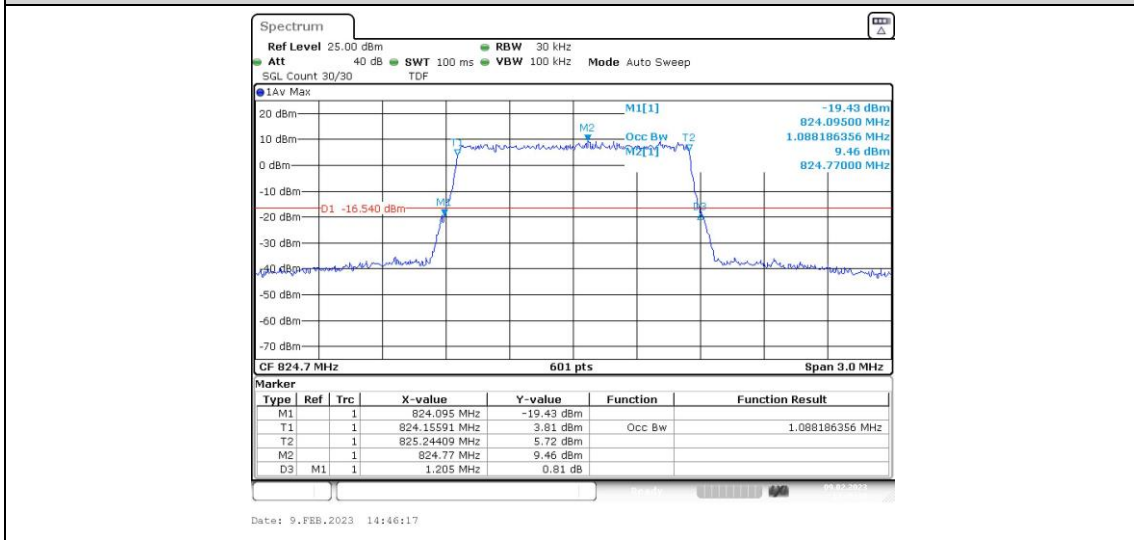

Band5-1.4MHz-16QAM-20407-6RB#0