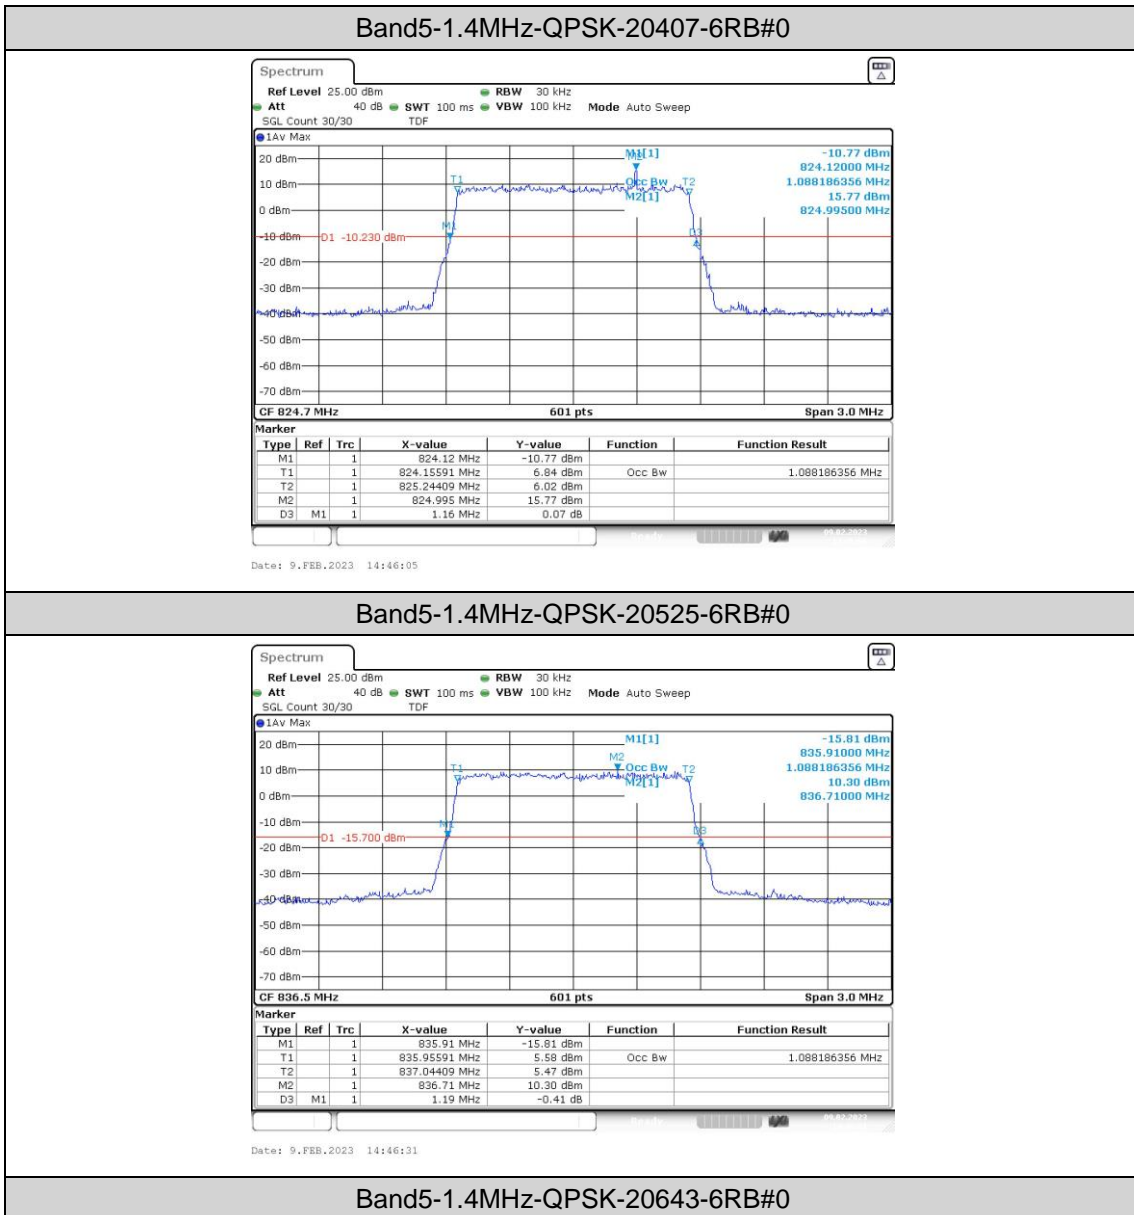

Test Graphs