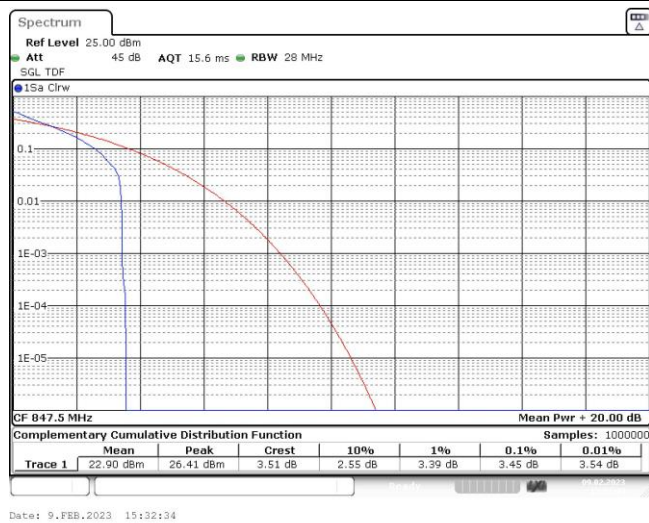

Band5-3MHz-QPSK-20635-1RB#0