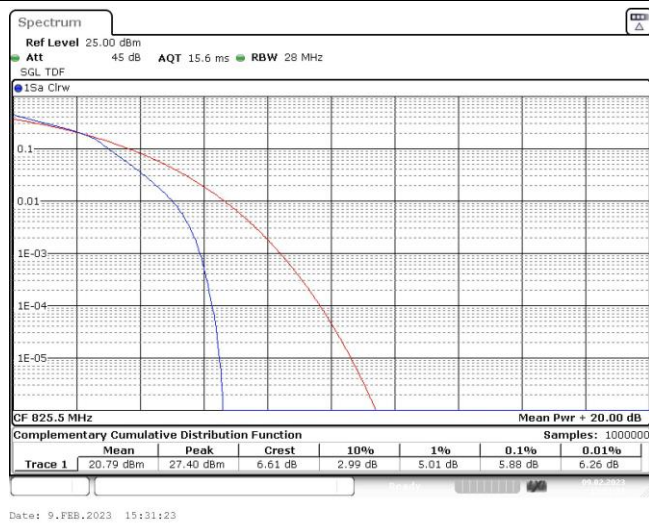

Band5-3MHz-16QAM-20415-15RB#0

Band5-3MHz-16QAM-20525-1RB#0