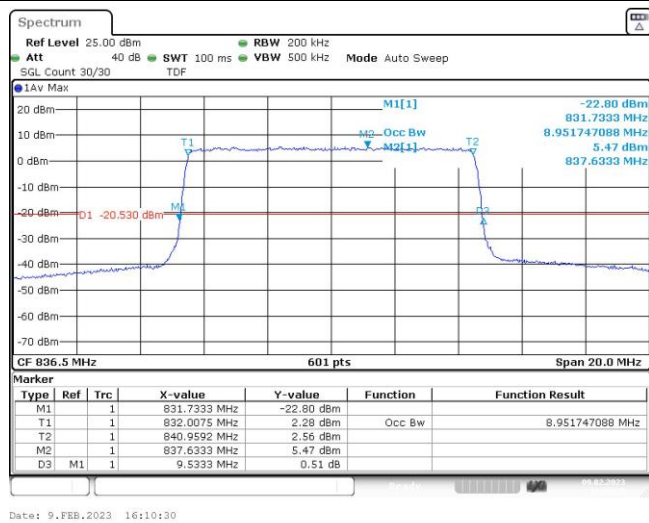

Band5-5MHz-16QAM-20425-25RB#0

Band5-5MHz-16QAM-20525-25RB#0

Band5-5MHz-16QAM-20625-25RB#0

Band5-10MHz-QPSK-20600-50RB#0

Band5-10MHz-16QAM-20450-50RB#0

Band5-10MHz-16QAM-20525-50RB#0

Band5-10MHz-16QAM-20600-50RB#0