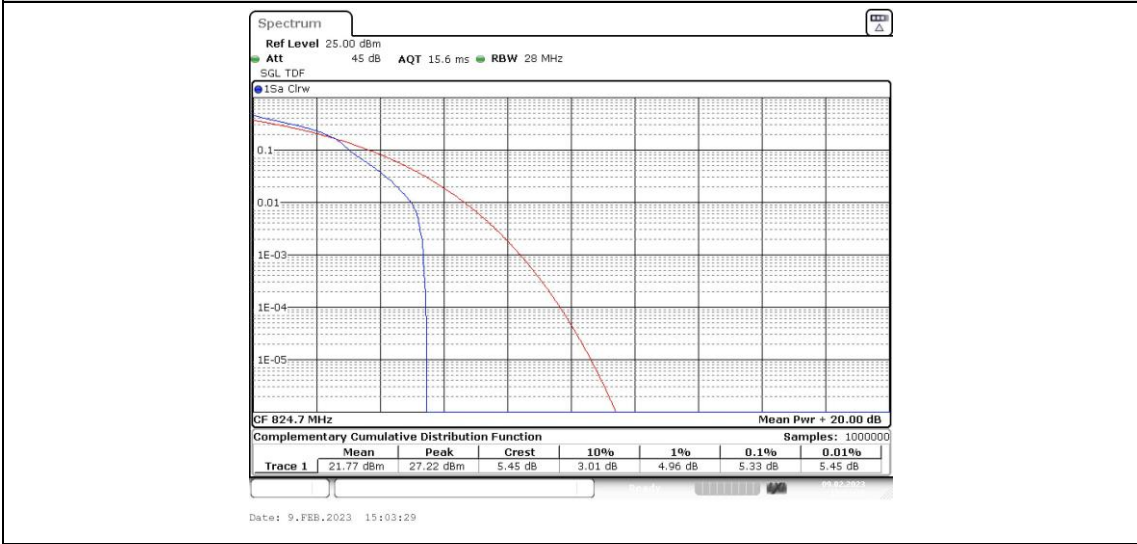

Test Graphs

Band5-1.4MHz-QPSK-20525-6RB#0

Band5-1.4MHz-QPSK-20643-1RB#0

Band5-1.4MHz-QPSK-20643-6RB#0

Band5-1.4MHz-16QAM-20407-1RB#0

Band5-1.4MHz-16QAM-20407-6RB#0

Band5-1.4MHz-16QAM-20525-1RB#0

Band5-1.4MHz-16QAM-20525-6RB#0