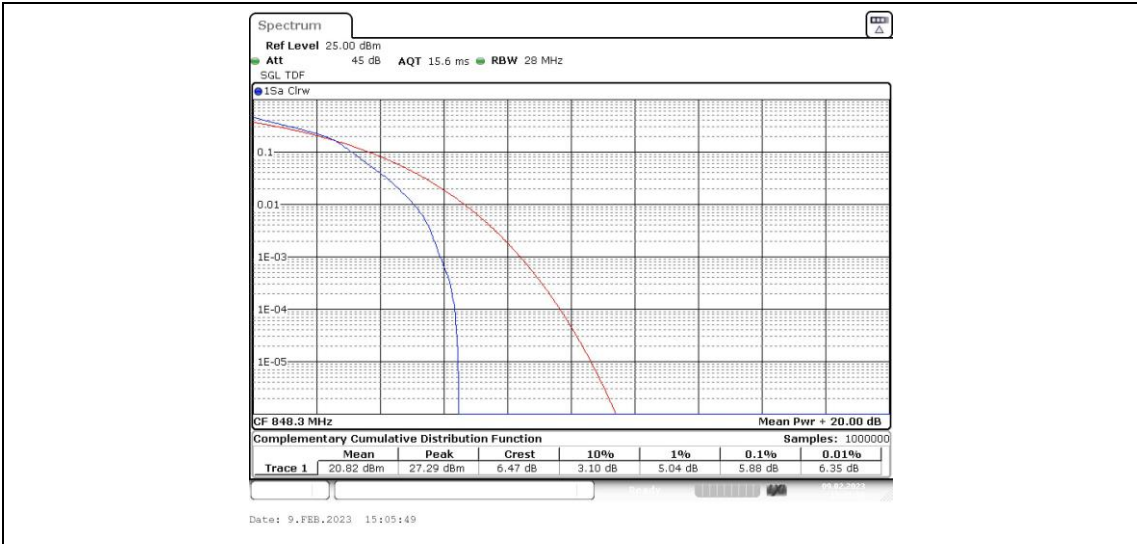

Band5-1.4MHz-16QAM-20643-6RB#0