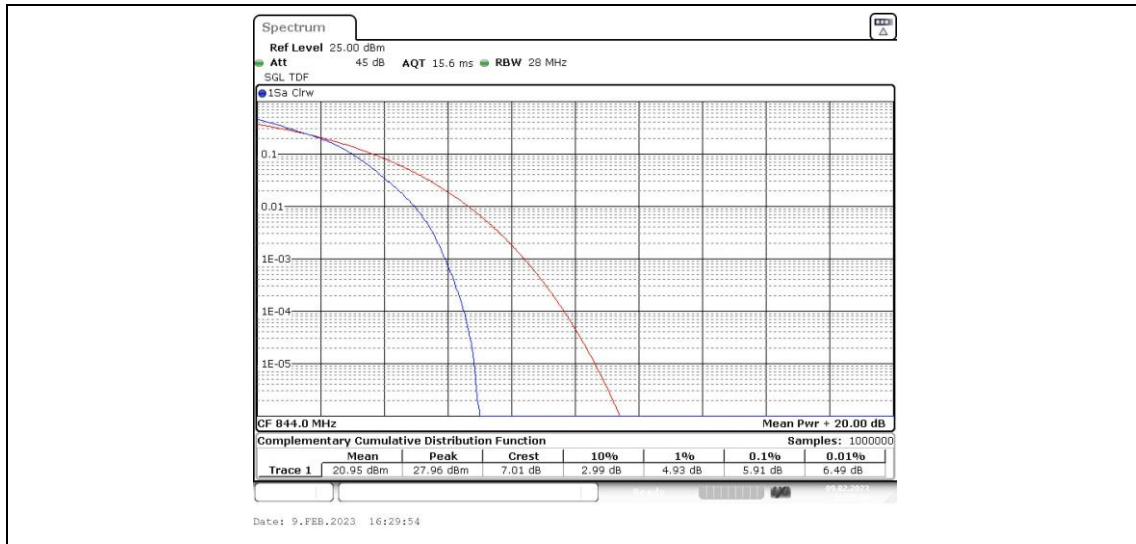

Band5-10MHz-16QAM-20450-1RB#0

Band5-10MHz-16QAM-20450-50RB#0

Band5-10MHz-16QAM-20525-1RB#0

Band5-10MHz-16QAM-20525-50RB#0

Band5-10MHz-16QAM-20600-1RB#0

Band5-10MHz-16QAM-20600-50RB#0

Appendix C: 26dB Bandwidth and Occupied Bandwidth