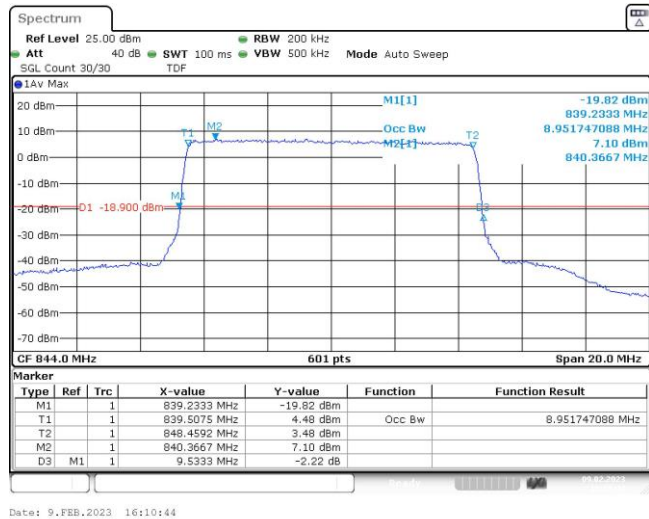

Band5-5MHz-16QAM-20425-25RB#0

Band5-5MHz-16QAM-20525-25RB#0

Band5-5MHz-16QAM-20625-25RB#0

Band5-10MHz-QPSK-20600-50RB#0

Band5-10MHz-16QAM-20450-50RB#0

Band5-10MHz-16QAM-20525-50RB#0

Band5-10MHz-16QAM-20600-50RB#0