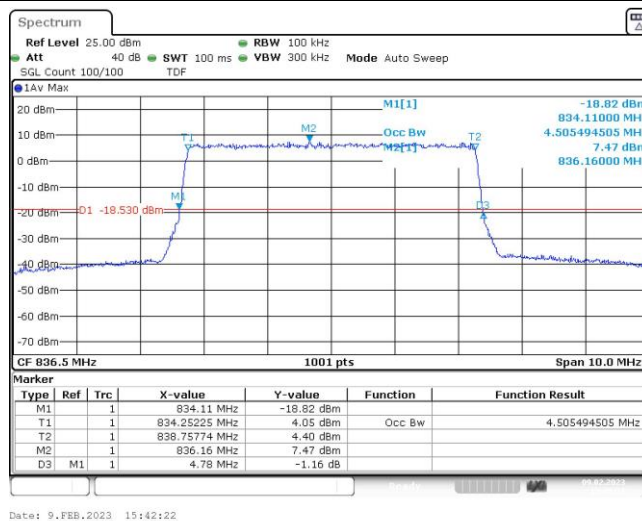

Band5-5MHz-16QAM-20525-25RB#0

Band5-5MHz-16QAM-20625-25RB#0