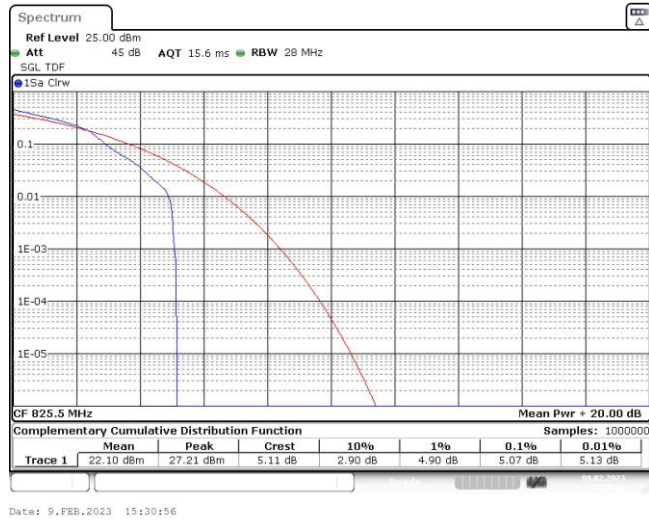

Band5-3MHz-16QAM-20415-1RB#0