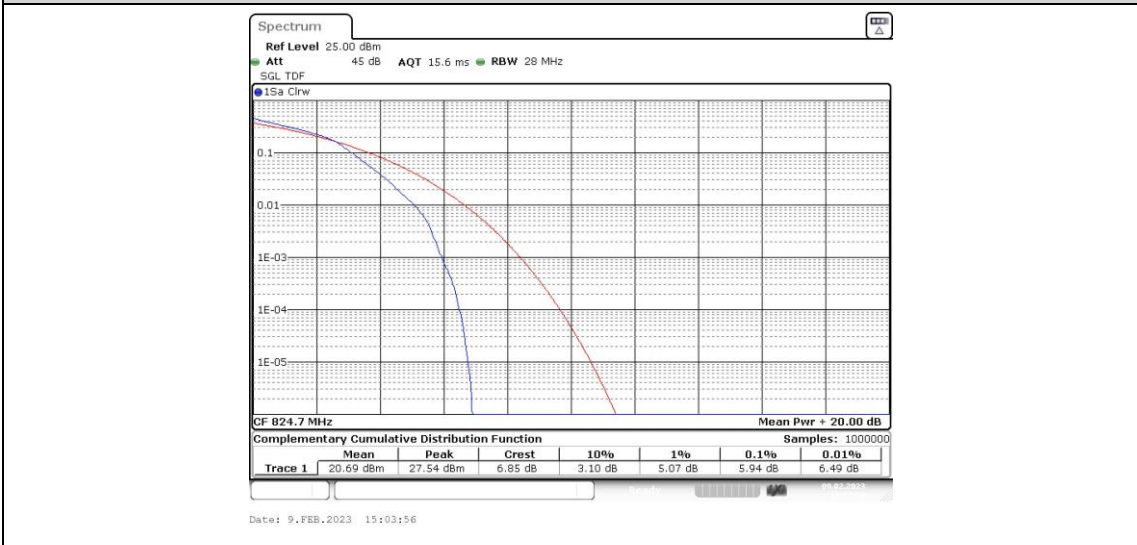

Test Graphs

Band5-1.4MHz-QPSK-20525-6RB#0

Band5-1.4MHz-QPSK-20643-1RB#0

Band5-1.4MHz-QPSK-20643-6RB#0

Band5-1.4MHz-16QAM-20407-1RB#0

Band5-1.4MHz-16QAM-20407-6RB#0

Band5-1.4MHz-16QAM-20525-1RB#0

Band5-1.4MHz-16QAM-20525-6RB#0