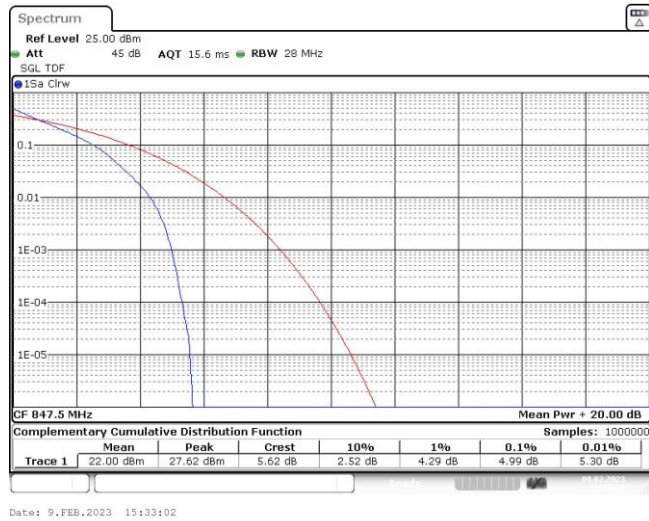

Band5-3MHz-QPSK-20635-15RB#0