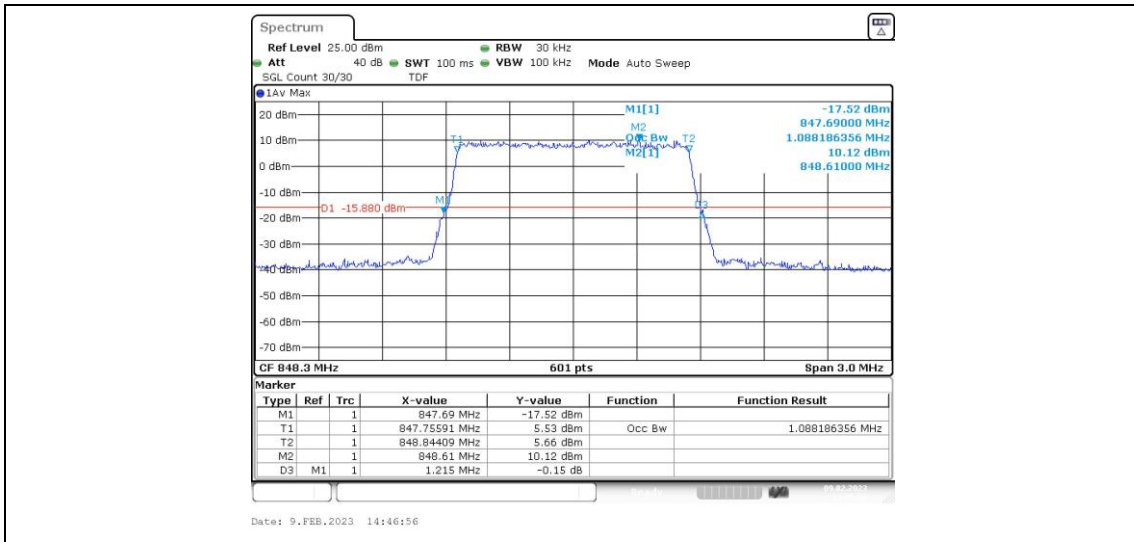

Band5-1.4MHz-16QAM-20407-6RB#0

Band5-1.4MHz-16QAM-20525-6RB#0

Band5-1.4MHz-16QAM-20643-6RB#0