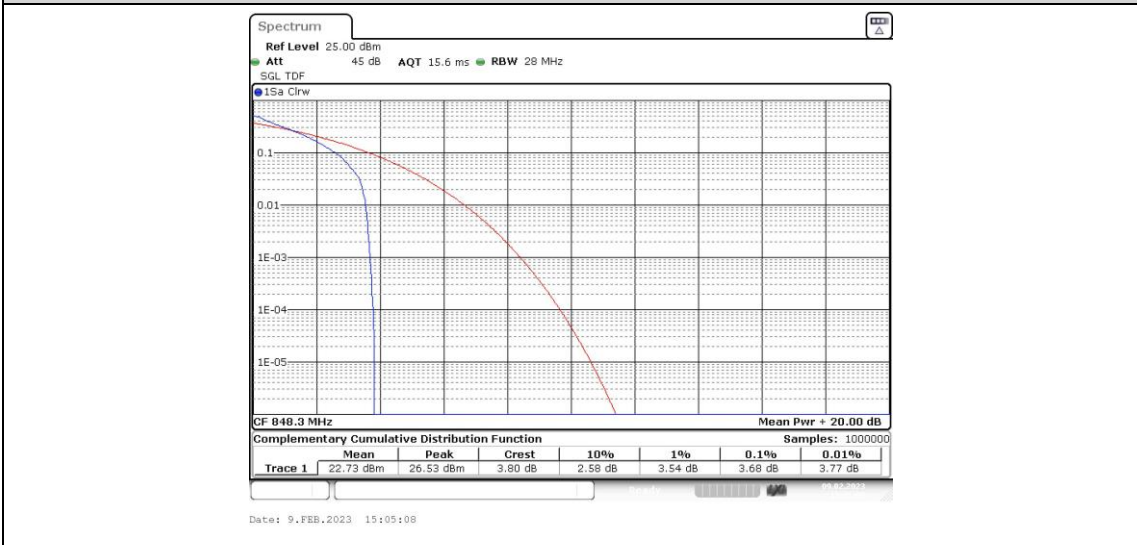

Test Graphs

Band5-1.4MHz-QPSK-20525-6RB#0

Band5-1.4MHz-QPSK-20643-1RB#0

Band5-1.4MHz-QPSK-20643-6RB#0

Band5-1.4MHz-16QAM-20407-1RB#0

Band5-1.4MHz-16QAM-20407-6RB#0

Band5-1.4MHz-16QAM-20525-1RB#0

Band5-1.4MHz-16QAM-20525-6RB#0