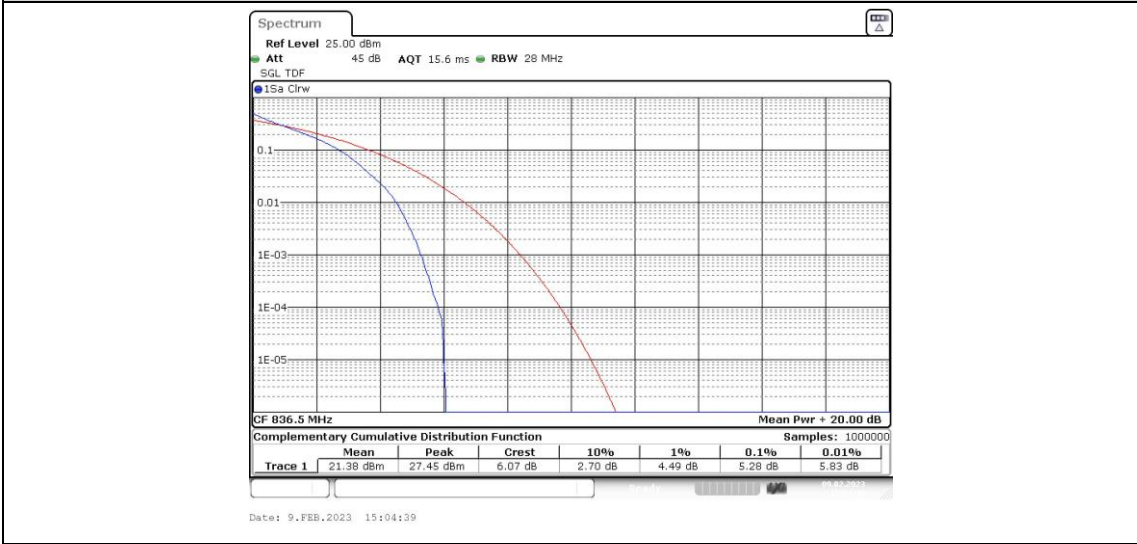

Band5-1.4MHz-QPSK-20525-6RB#0