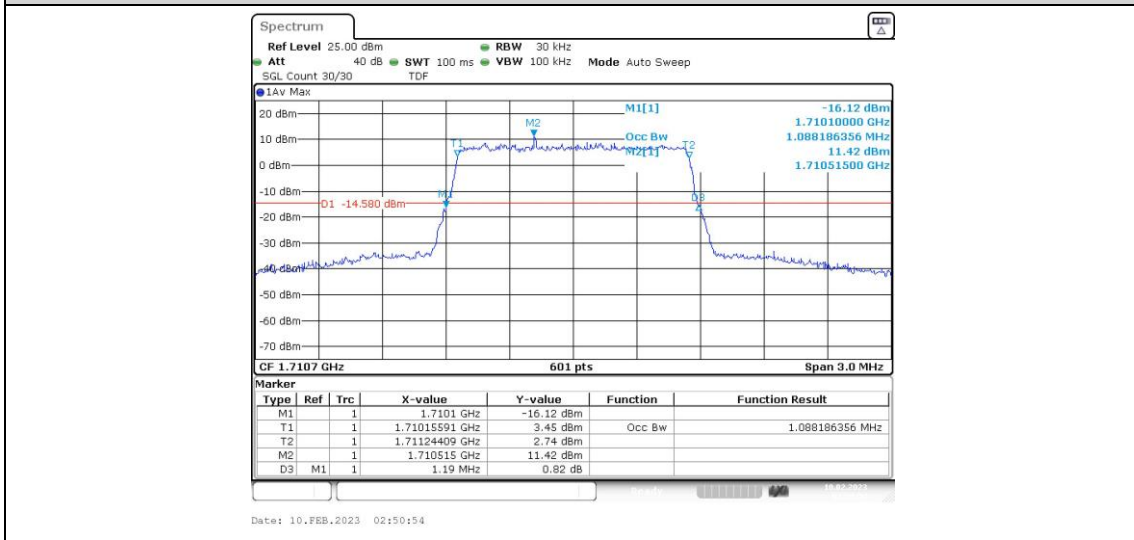

Band4-20MHz-16QAM-20300-1RB#0

Band4-20MHz-16QAM-20300-100RB#0

Appendix C: 26dB Bandwidth and Occupied Bandwidth

Test Result

Band	Bandwidth	Modulation	Channel	RB Configuration	Occupied Bandwidth (MHz)	26dB Bandwidth (MHz)	Verdict
Band4	1.4MHz	QPSK	19957	6RB#0	1.088	1.21	PASS
Band4	1.4MHz	QPSK	20175	6RB#0	1.088	1.20	PASS
Band4	1.4MHz	QPSK	20393	6RB#0	1.088	1.17	PASS
Band4	1.4MHz	16QAM	19957	6RB#0	1.088	1.19	PASS
Band4	1.4MHz	16QAM	20175	6RB#0	1.088	1.20	PASS
Band4	1.4MHz	16QAM	20393	6RB#0	1.088	1.20	PASS
Band4	3MHz	QPSK	19965	15RB#0	2.686	2.85	PASS
Band4	3MHz	QPSK	20175	15RB#0	2.696	2.86	PASS
Band4	3MHz	QPSK	20385	15RB#0	2.705	2.85	PASS
Band4	3MHz	16QAM	19965	15RB#0	2.696	2.88	PASS
Band4	3MHz	16QAM	20175	15RB#0	2.696	2.86	PASS
Band4	3MHz	16QAM	20385	15RB#0	2.696	2.86	PASS
Band4	5MHz	QPSK	19975	25RB#0	4.496	4.78	PASS
Band4	5MHz	QPSK	20175	25RB#0	4.496	4.79	PASS
Band4	5MHz	QPSK	20375	25RB#0	4.496	4.79	PASS
Band4	5MHz	16QAM	19975	25RB#0	4.505	4.78	PASS
Band4	5MHz	16QAM	20175	25RB#0	4.515	4.78	PASS
Band4	5MHz	16QAM	20375	25RB#0	4.515	4.78	PASS
Band4	10MHz	QPSK	20000	50RB#0	8.985	9.53	PASS
Band4	10MHz	QPSK	20175	50RB#0	8.985	9.53	PASS
Band4	10MHz	QPSK	20350	50RB#0	8.985	9.53	PASS
Band4	10MHz	16QAM	20000	50RB#0	8.985	9.53	PASS
Band4	10MHz	16QAM	20175	50RB#0	8.985	9.53	PASS
Band4	10MHz	16QAM	20350	50RB#0	8.985	9.53	PASS
Band4	15MHz	QPSK	20025	75RB#0	13.478	14.30	PASS
Band4	15MHz	QPSK	20175	75RB#0	13.478	14.30	PASS
Band4	15MHz	QPSK	20325	75RB#0	13.478	14.35	PASS
Band4	15MHz	16QAM	20025	75RB#0	13.478	14.30	PASS
Band4	15MHz	16QAM	20175	75RB#0	13.478	14.30	PASS
Band4	15MHz	16QAM	20325	75RB#0	13.478	14.30	PASS
Band4	20MHz	QPSK	20050	100RB#0	17.97	19.33	PASS
Band4	20MHz	QPSK	20175	100RB#0	18.037	19.33	PASS
Band4	20MHz	QPSK	20300	100RB#0	17.97	19.33	PASS

Band4	20MHz	16QAM	20050	100RB#0	17.97	19.33	PASS
Band4	20MHz	16QAM	20175	100RB#0	18.037	19.33	PASS
Band4	20MHz	16QAM	20300	100RB#0	17.97	19.33	PASS

Test Graphs

Band4-1.4MHz-16QAM-19957-6RB#0

Band4-1.4MHz-16QAM-20175-6RB#0