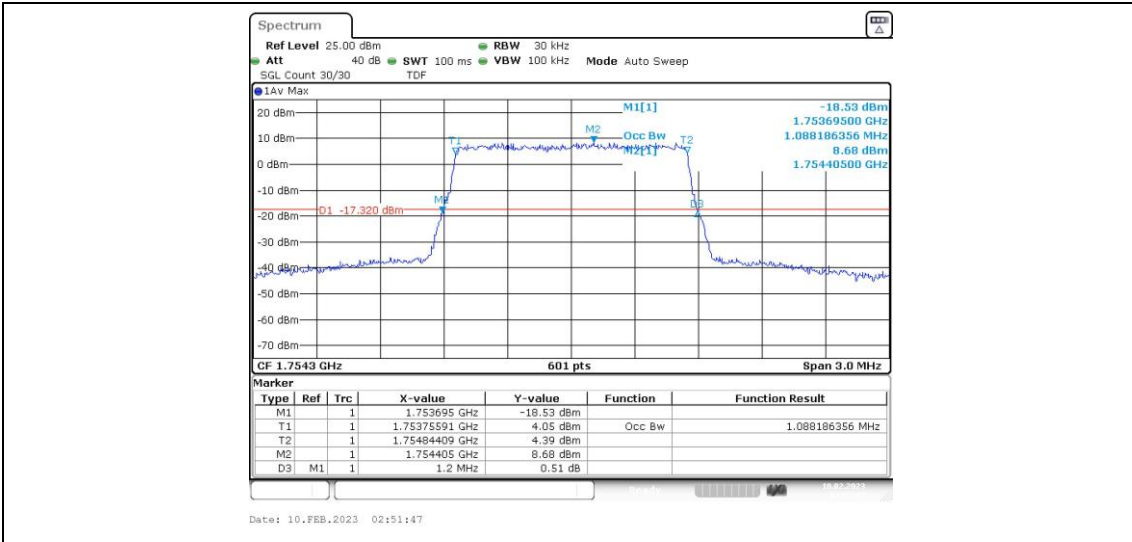

Band4-3MHz-QPSK-19965-15RB#0

Band4-3MHz-QPSK-20175-15RB#0

Band4-3MHz-QPSK-20385-15RB#0