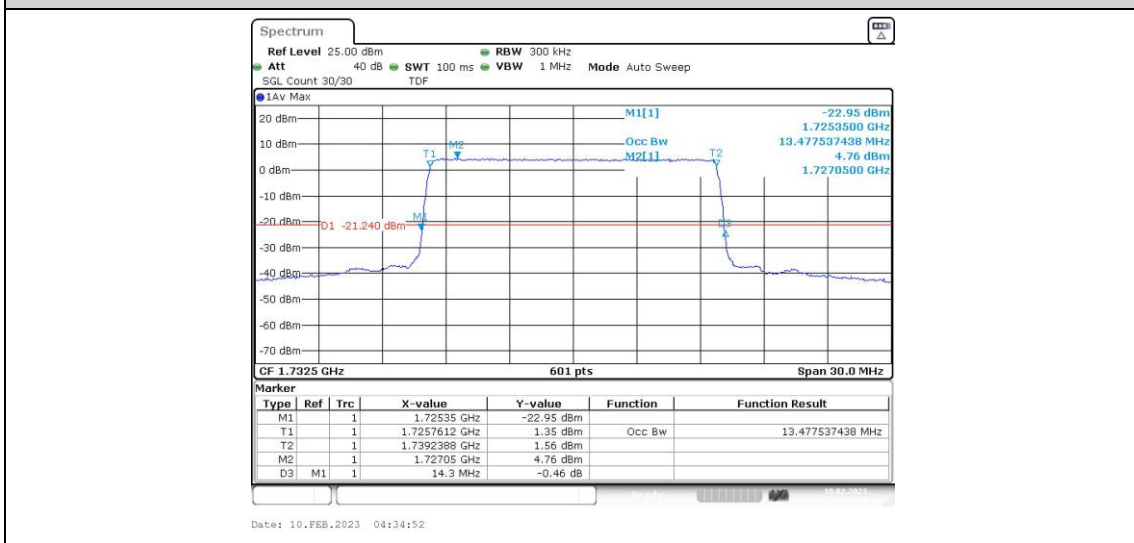

Band4-15MHz-QPSK-20175-75RB#0

Band4-15MHz-QPSK-20325-75RB#0

Band4-15MHz-16QAM-20025-75RB#0

Band4-15MHz-16QAM-20175-75RB#0

Band4-15MHz-16QAM-20325-75RB#0

Band4-20MHz-QPSK-20300-100RB#0

Band4-20MHz-16QAM-20050-100RB#0