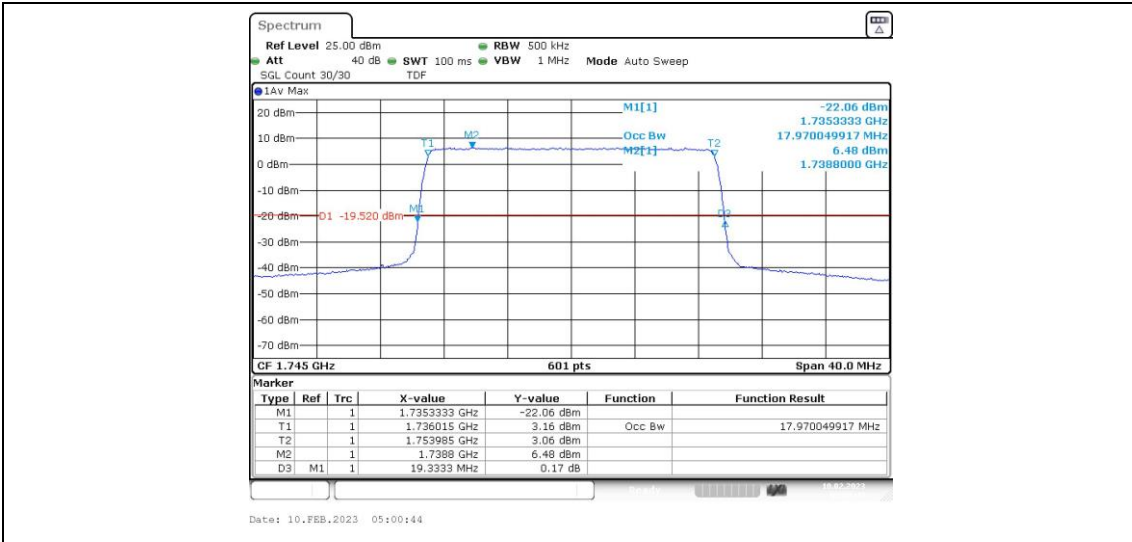

Band4-15MHz-QPSK-20175-75RB#0

Band4-15MHz-QPSK-20325-75RB#0

Band4-15MHz-16QAM-20025-75RB#0

Band4-15MHz-16QAM-20175-75RB#0

Band4-15MHz-16QAM-20325-75RB#0

Band4-20MHz-QPSK-20300-100RB#0

Band4-20MHz-16QAM-20050-100RB#0