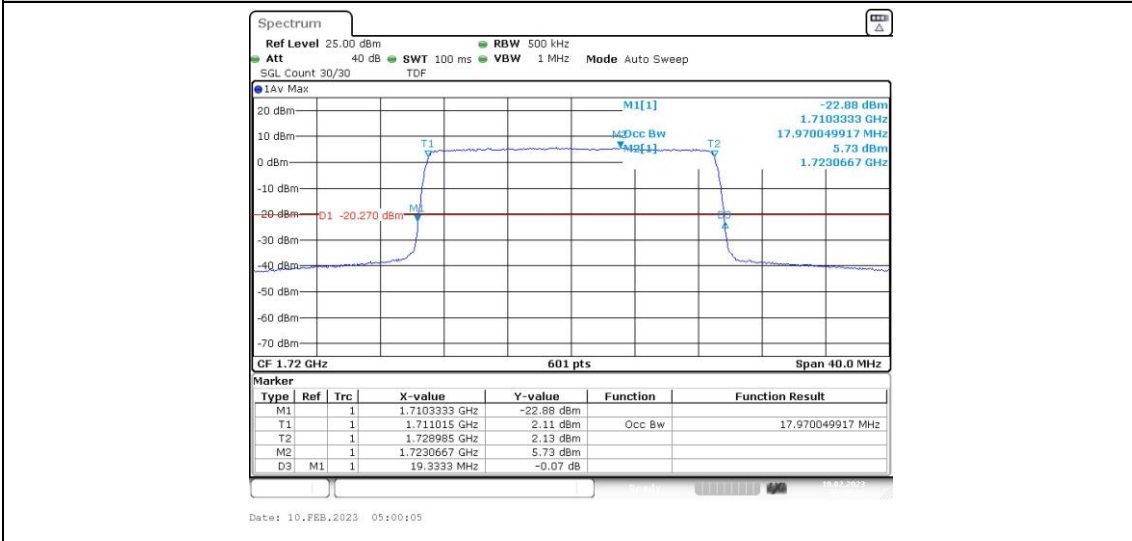

Band4-15MHz-QPSK-20175-75RB#0

Band4-15MHz-QPSK-20325-75RB#0

Band4-15MHz-16QAM-20025-75RB#0

Band4-15MHz-16QAM-20175-75RB#0

Band4-15MHz-16QAM-20325-75RB#0

Band4-20MHz-QPSK-20300-100RB#0

Band4-20MHz-16QAM-20050-100RB#0