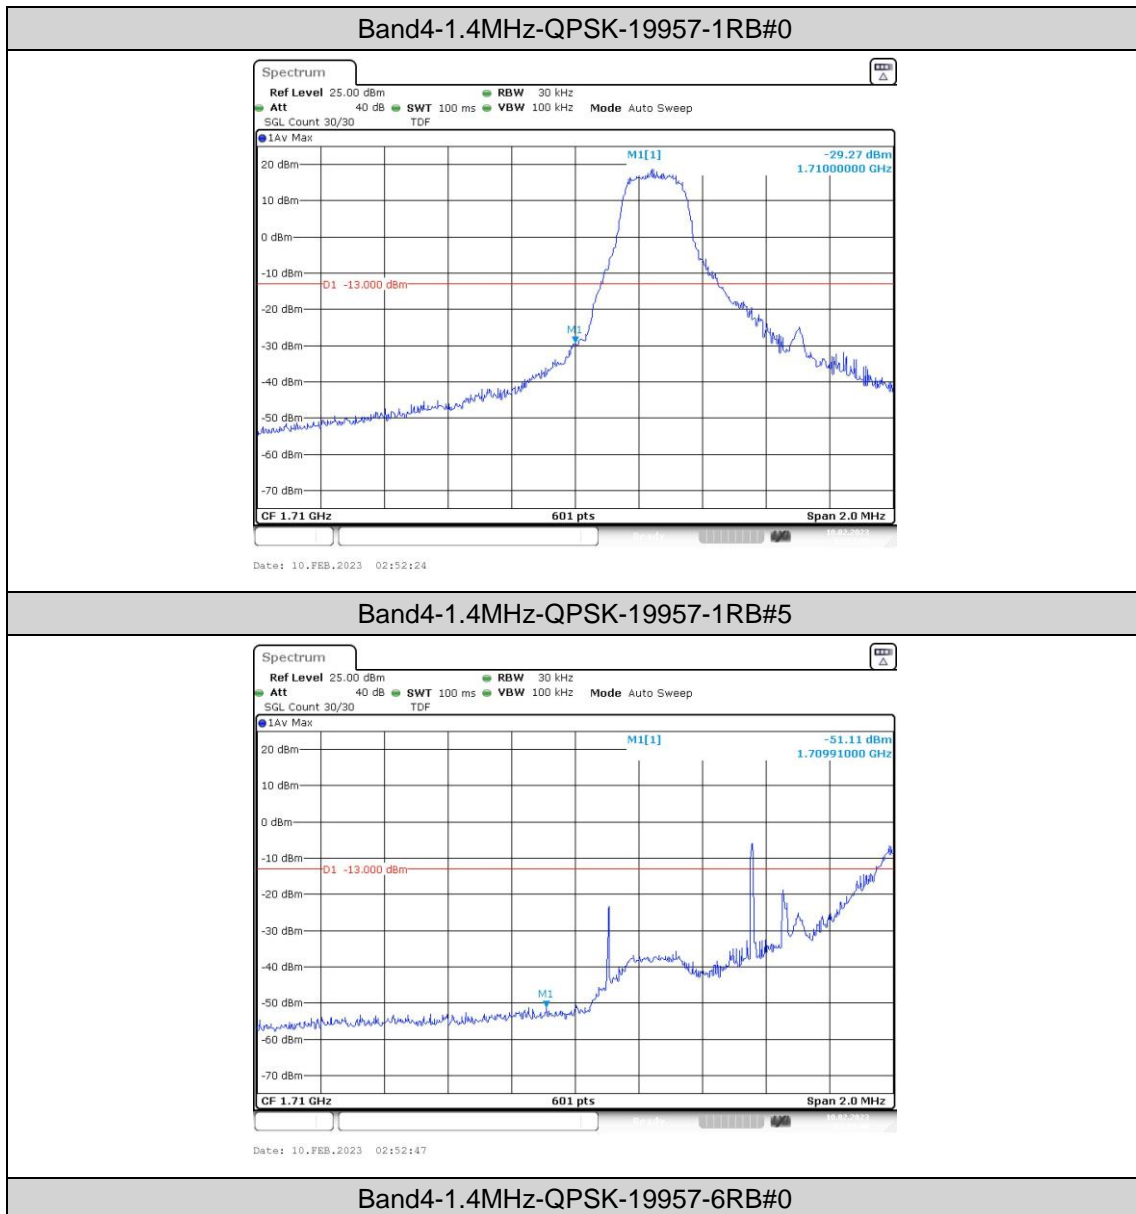

Test Graphs