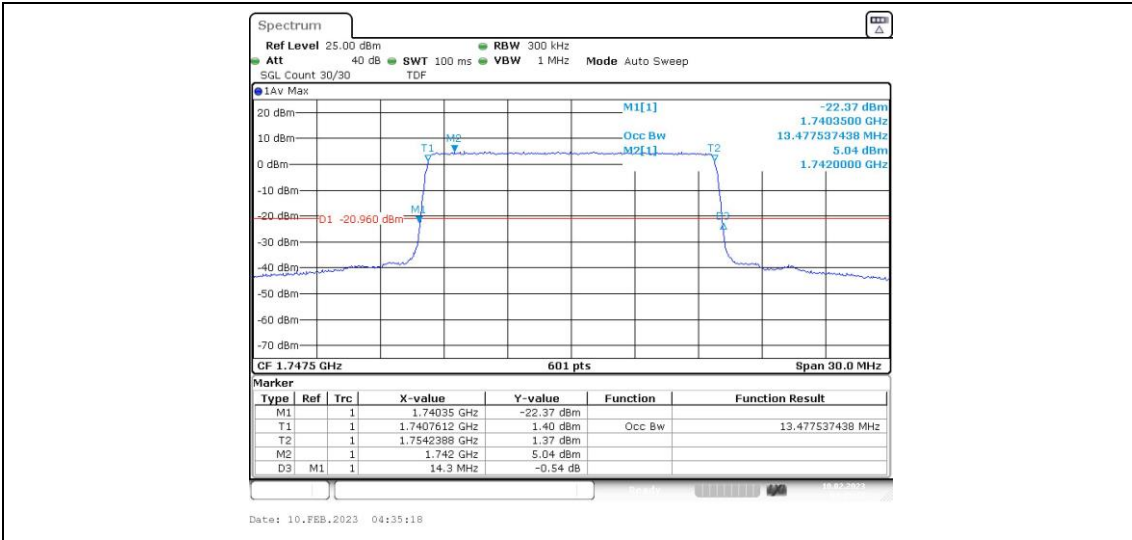

Band4-15MHz-QPSK-20175-75RB#0

Band4-15MHz-QPSK-20325-75RB#0

Band4-15MHz-16QAM-20025-75RB#0

Band4-15MHz-16QAM-20175-75RB#0

Band4-15MHz-16QAM-20325-75RB#0

Band4-20MHz-QPSK-20300-100RB#0

Band4-20MHz-16QAM-20050-100RB#0