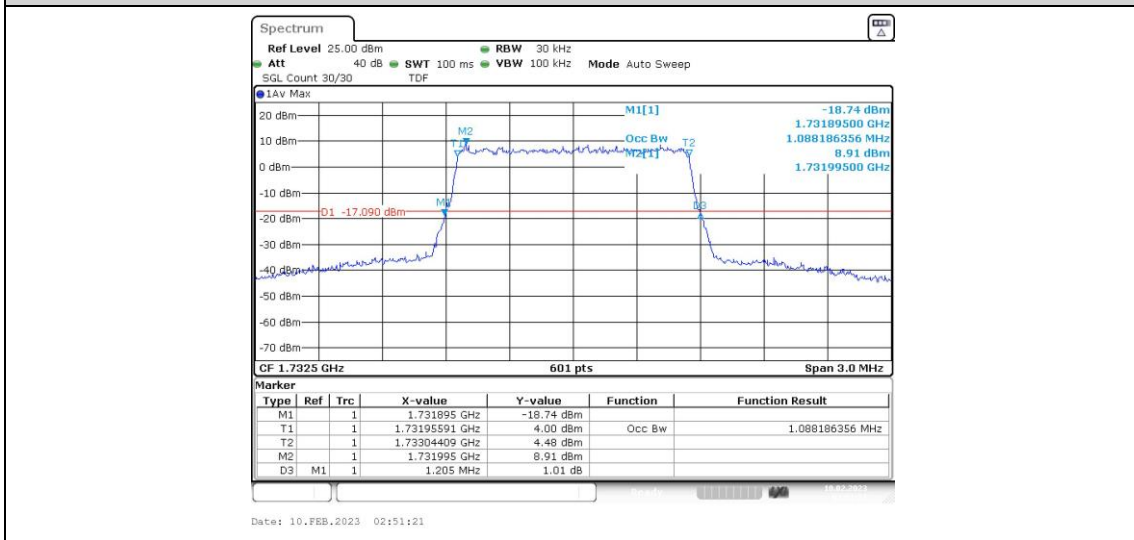

Band4	20MHz	16QAM	20050	100RB#0	17.97	19.33	PASS
Band4	20MHz	16QAM	20175	100RB#0	18.037	19.33	PASS
Band4	20MHz	16QAM	20300	100RB#0	17.97	19.33	PASS

Test Graphs

Band4-1.4MHz-16QAM-19957-6RB#0

Band4-1.4MHz-16QAM-20175-6RB#0