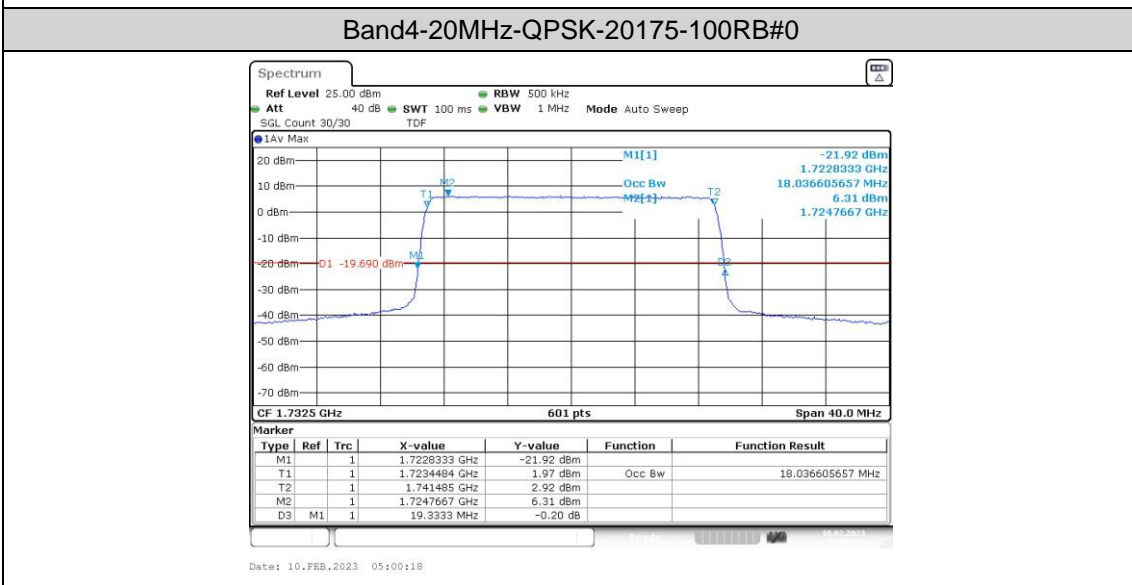

Band4-15MHz-QPSK-20175-75RB#0

Band4-15MHz-QPSK-20325-75RB#0

Band4-15MHz-16QAM-20025-75RB#0

Band4-15MHz-16QAM-20175-75RB#0

Band4-15MHz-16QAM-20325-75RB#0

Band4-20MHz-QPSK-20300-100RB#0

Band4-20MHz-16QAM-20050-100RB#0