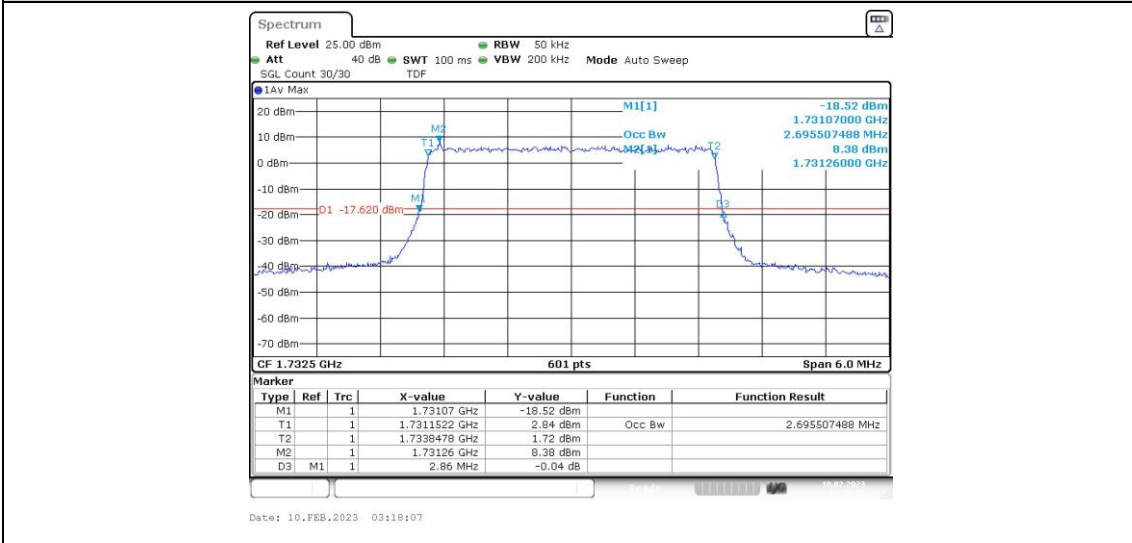

Band4-3MHz-QPSK-20175-15RB#0

Band4-3MHz-QPSK-20385-15RB#0