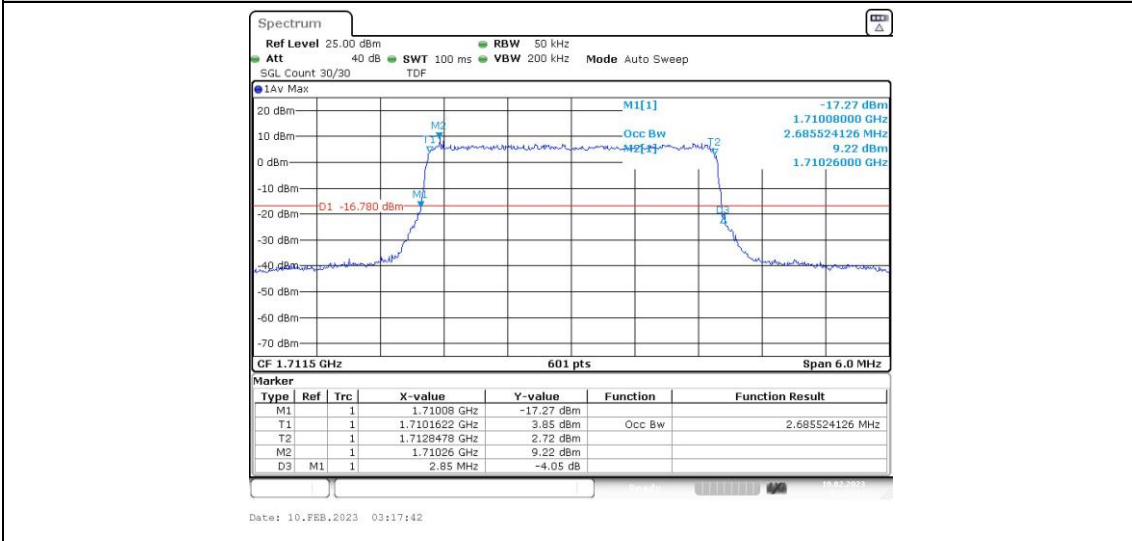

Band4-3MHz-QPSK-19965-15RB#0