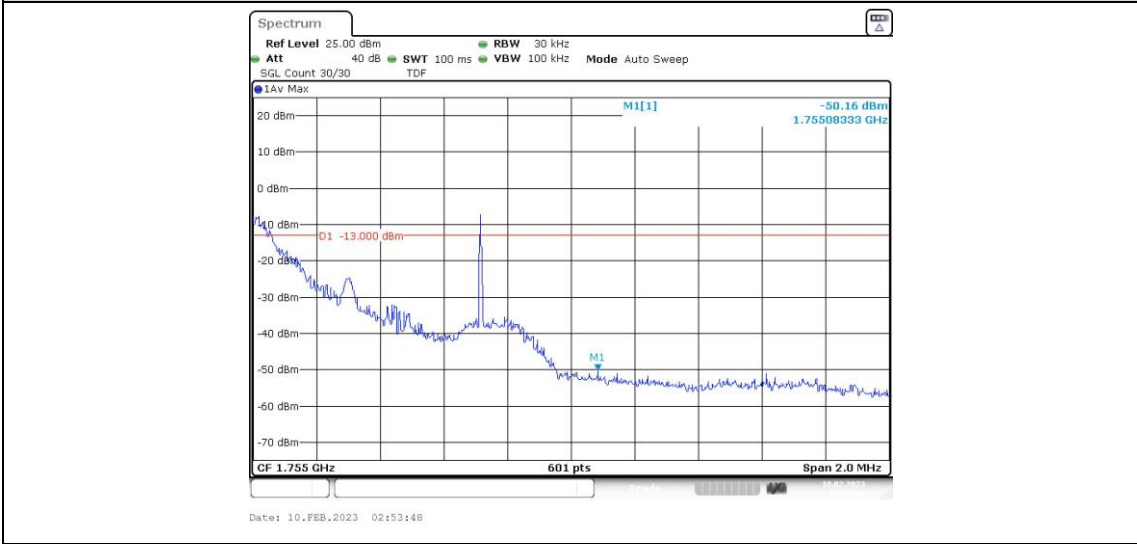

Band4-1.4MHz-QPSK-20393-1RB#0