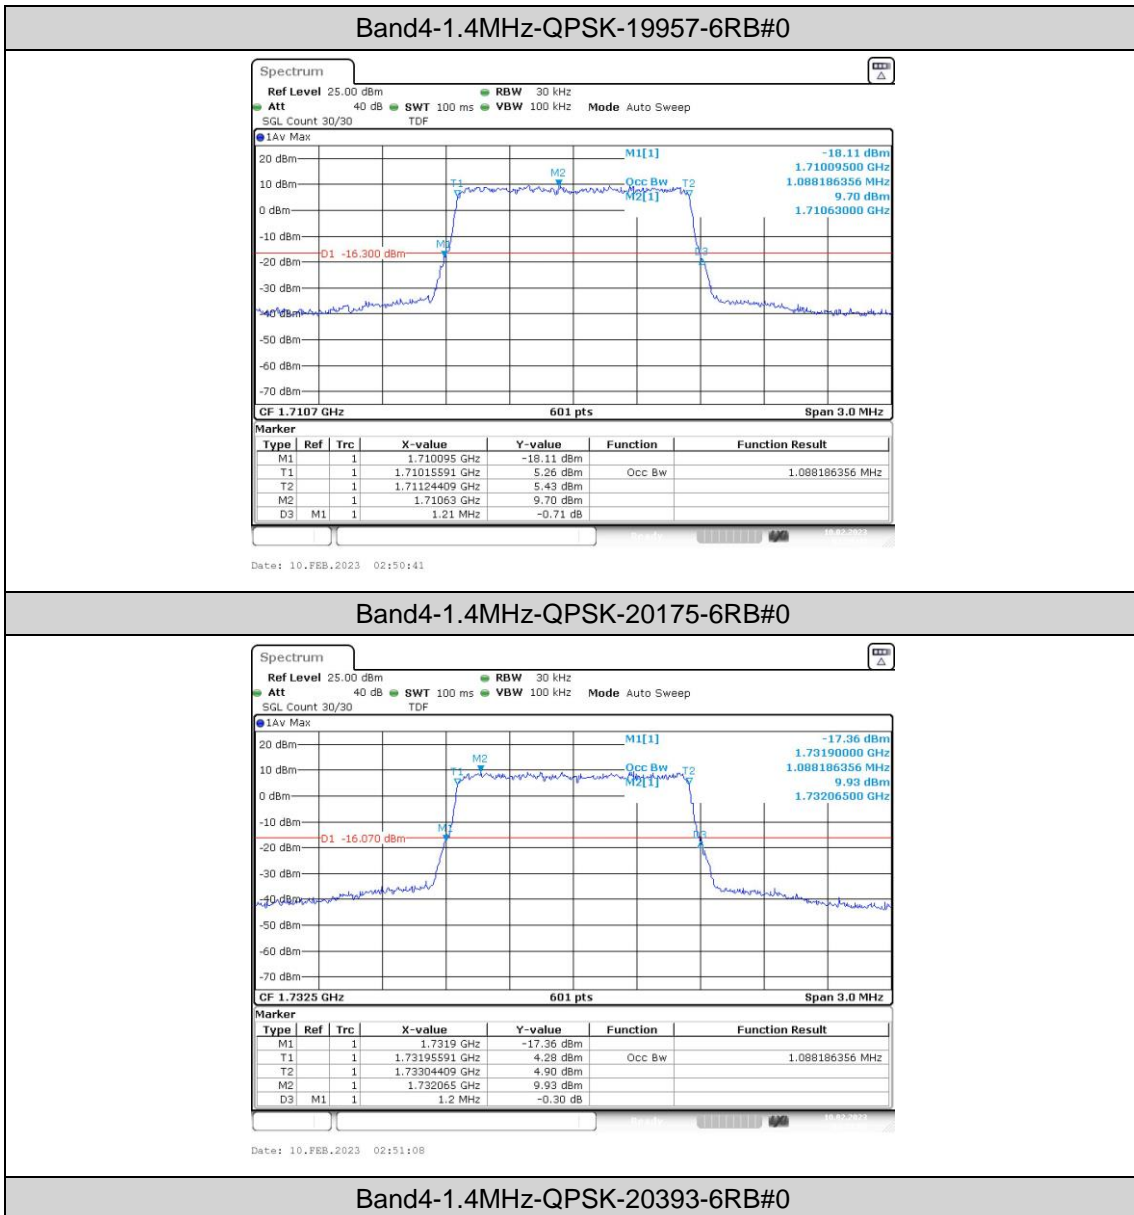

Band4-20MHz-16QAM-20300-1RB#0

Band4-20MHz-16QAM-20300-100RB#0

Appendix C: 26dB Bandwidth and Occupied Bandwidth

Test Result

Band	Bandwidth	Modulation	Channel	RB Configuration	Occupied Bandwidth (MHz)	26dB Bandwidth (MHz)	Verdict
Band4	1.4MHz	QPSK	19957	6RB#0	1.088	1.21	PASS
Band4	1.4MHz	QPSK	20175	6RB#0	1.088	1.20	PASS
Band4	1.4MHz	QPSK	20393	6RB#0	1.088	1.17	PASS
Band4	1.4MHz	16QAM	19957	6RB#0	1.088	1.19	PASS
Band4	1.4MHz	16QAM	20175	6RB#0	1.088	1.20	PASS
Band4	1.4MHz	16QAM	20393	6RB#0	1.088	1.20	PASS
Band4	3MHz	QPSK	19965	15RB#0	2.686	2.85	PASS
Band4	3MHz	QPSK	20175	15RB#0	2.696	2.86	PASS
Band4	3MHz	QPSK	20385	15RB#0	2.705	2.85	PASS
Band4	3MHz	16QAM	19965	15RB#0	2.696	2.88	PASS
Band4	3MHz	16QAM	20175	15RB#0	2.696	2.86	PASS
Band4	3MHz	16QAM	20385	15RB#0	2.696	2.86	PASS
Band4	5MHz	QPSK	19975	25RB#0	4.496	4.78	PASS
Band4	5MHz	QPSK	20175	25RB#0	4.496	4.79	PASS
Band4	5MHz	QPSK	20375	25RB#0	4.496	4.79	PASS
Band4	5MHz	16QAM	19975	25RB#0	4.505	4.78	PASS
Band4	5MHz	16QAM	20175	25RB#0	4.515	4.78	PASS
Band4	5MHz	16QAM	20375	25RB#0	4.515	4.78	PASS
Band4	10MHz	QPSK	20000	50RB#0	8.985	9.53	PASS
Band4	10MHz	QPSK	20175	50RB#0	8.985	9.53	PASS
Band4	10MHz	QPSK	20350	50RB#0	8.985	9.53	PASS
Band4	10MHz	16QAM	20000	50RB#0	8.985	9.53	PASS
Band4	10MHz	16QAM	20175	50RB#0	8.985	9.53	PASS
Band4	10MHz	16QAM	20350	50RB#0	8.985	9.53	PASS
Band4	15MHz	QPSK	20025	75RB#0	13.478	14.30	PASS
Band4	15MHz	QPSK	20175	75RB#0	13.478	14.30	PASS
Band4	15MHz	QPSK	20325	75RB#0	13.478	14.35	PASS
Band4	15MHz	16QAM	20025	75RB#0	13.478	14.30	PASS
Band4	15MHz	16QAM	20175	75RB#0	13.478	14.30	PASS
Band4	15MHz	16QAM	20325	75RB#0	13.478	14.30	PASS
Band4	20MHz	QPSK	20050	100RB#0	17.97	19.33	PASS
Band4	20MHz	QPSK	20175	100RB#0	18.037	19.33	PASS
Band4	20MHz	QPSK	20300	100RB#0	17.97	19.33	PASS

Band4	20MHz	16QAM	20050	100RB#0	17.97	19.33	PASS
Band4	20MHz	16QAM	20175	100RB#0	18.037	19.33	PASS
Band4	20MHz	16QAM	20300	100RB#0	17.97	19.33	PASS

Test Graphs

Band4-1.4MHz-16QAM-19957-6RB#0

Band4-1.4MHz-16QAM-20175-6RB#0