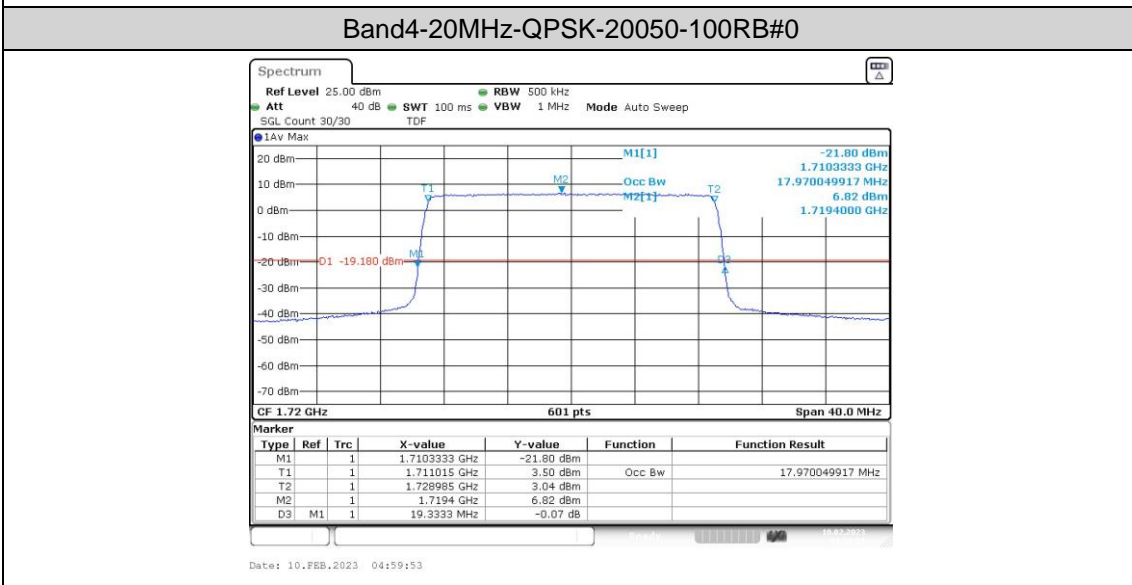

Band4-15MHz-QPSK-20175-75RB#0

Band4-15MHz-QPSK-20325-75RB#0

Band4-15MHz-16QAM-20025-75RB#0

Band4-15MHz-16QAM-20175-75RB#0

Band4-15MHz-16QAM-20325-75RB#0

Band4-20MHz-QPSK-20300-100RB#0

Band4-20MHz-16QAM-20050-100RB#0