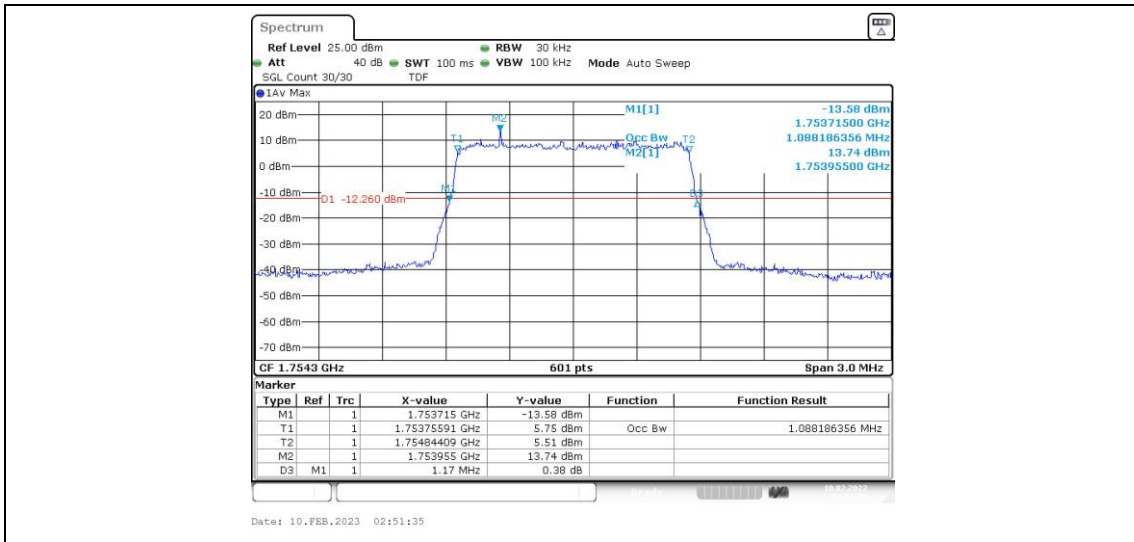

Band4-20MHz-16QAM-20300-1RB#0

Band4-20MHz-16QAM-20300-100RB#0

Appendix C: 26dB Bandwidth and Occupied Bandwidth

Test Result

Band	Bandwidth	Modulation	Channel	RB Configuration	Occupied Bandwidth (MHz)	26dB Bandwidth (MHz)	Verdict
Band4	1.4MHz	QPSK	19957	6RB#0	1.088	1.21	PASS
Band4	1.4MHz	QPSK	20175	6RB#0	1.088	1.20	PASS
Band4	1.4MHz	QPSK	20393	6RB#0	1.088	1.17	PASS
Band4	1.4MHz	16QAM	19957	6RB#0	1.088	1.19	PASS
Band4	1.4MHz	16QAM	20175	6RB#0	1.088	1.20	PASS
Band4	1.4MHz	16QAM	20393	6RB#0	1.088	1.20	PASS
Band4	3MHz	QPSK	19965	15RB#0	2.686	2.85	PASS
Band4	3MHz	QPSK	20175	15RB#0	2.696	2.86	PASS
Band4	3MHz	QPSK	20385	15RB#0	2.705	2.85	PASS
Band4	3MHz	16QAM	19965	15RB#0	2.696	2.88	PASS
Band4	3MHz	16QAM	20175	15RB#0	2.696	2.86	PASS
Band4	3MHz	16QAM	20385	15RB#0	2.696	2.86	PASS
Band4	5MHz	QPSK	19975	25RB#0	4.496	4.78	PASS
Band4	5MHz	QPSK	20175	25RB#0	4.496	4.79	PASS
Band4	5MHz	QPSK	20375	25RB#0	4.496	4.79	PASS
Band4	5MHz	16QAM	19975	25RB#0	4.505	4.78	PASS
Band4	5MHz	16QAM	20175	25RB#0	4.515	4.78	PASS
Band4	5MHz	16QAM	20375	25RB#0	4.515	4.78	PASS
Band4	10MHz	QPSK	20000	50RB#0	8.985	9.53	PASS
Band4	10MHz	QPSK	20175	50RB#0	8.985	9.53	PASS
Band4	10MHz	QPSK	20350	50RB#0	8.985	9.53	PASS
Band4	10MHz	16QAM	20000	50RB#0	8.985	9.53	PASS
Band4	10MHz	16QAM	20175	50RB#0	8.985	9.53	PASS
Band4	10MHz	16QAM	20350	50RB#0	8.985	9.53	PASS
Band4	15MHz	QPSK	20025	75RB#0	13.478	14.30	PASS
Band4	15MHz	QPSK	20175	75RB#0	13.478	14.30	PASS
Band4	15MHz	QPSK	20325	75RB#0	13.478	14.35	PASS
Band4	15MHz	16QAM	20025	75RB#0	13.478	14.30	PASS
Band4	15MHz	16QAM	20175	75RB#0	13.478	14.30	PASS
Band4	15MHz	16QAM	20325	75RB#0	13.478	14.30	PASS
Band4	20MHz	QPSK	20050	100RB#0	17.97	19.33	PASS
Band4	20MHz	QPSK	20175	100RB#0	18.037	19.33	PASS
Band4	20MHz	QPSK	20300	100RB#0	17.97	19.33	PASS

Band4	20MHz	16QAM	20050	100RB#0	17.97	19.33	PASS
Band4	20MHz	16QAM	20175	100RB#0	18.037	19.33	PASS
Band4	20MHz	16QAM	20300	100RB#0	17.97	19.33	PASS

Test Graphs

Band4-1.4MHz-16QAM-19957-6RB#0

Band4-1.4MHz-16QAM-20175-6RB#0