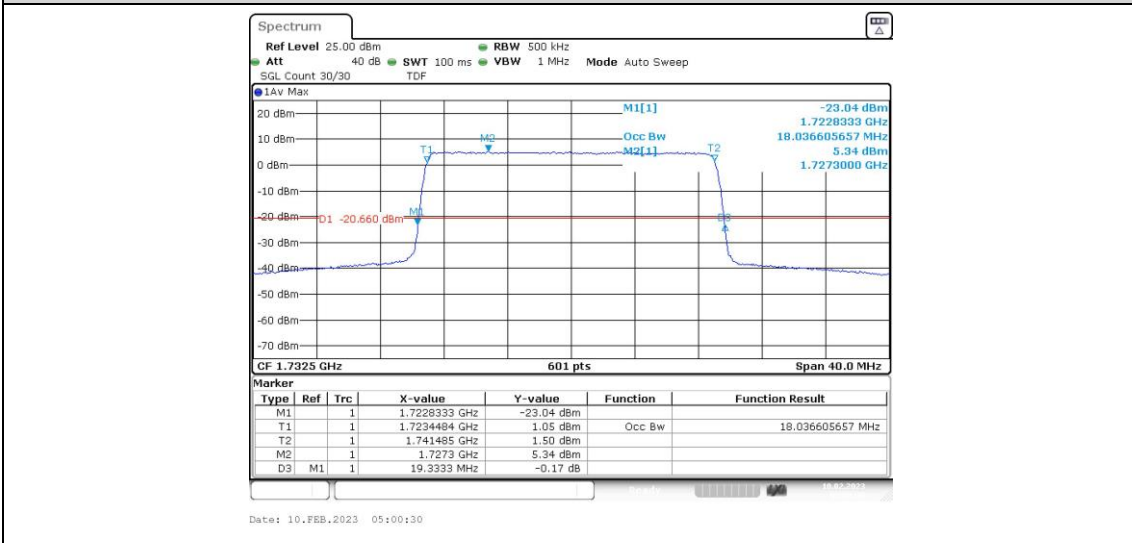

Band4-20MHz-16QAM-20175-100RB#0

Band4-20MHz-16QAM-20300-100RB#0