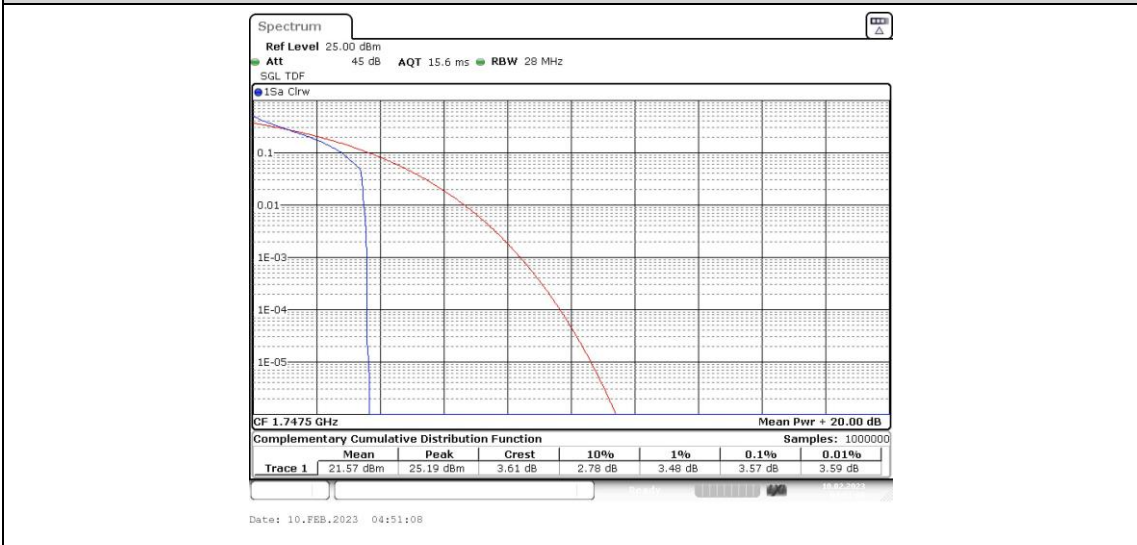

Band4-10MHz-16QAM-20350-50RB#0

Band4-15MHz-QPSK-20025-1RB#0

Band4-15MHz-QPSK-20025-75RB#0

Band4-15MHz-QPSK-20175-1RB#0

Band4-15MHz-QPSK-20175-75RB#0

Band4-15MHz-QPSK-20325-1RB#0

Band4-15MHz-QPSK-20325-75RB#0