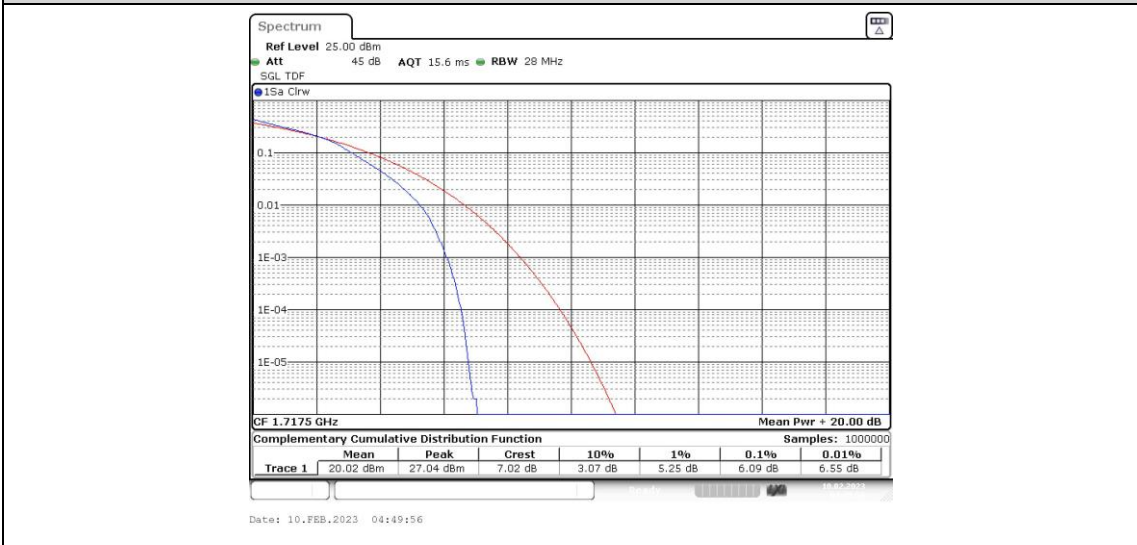

Band4-15MHz-16QAM-20175-1RB#0