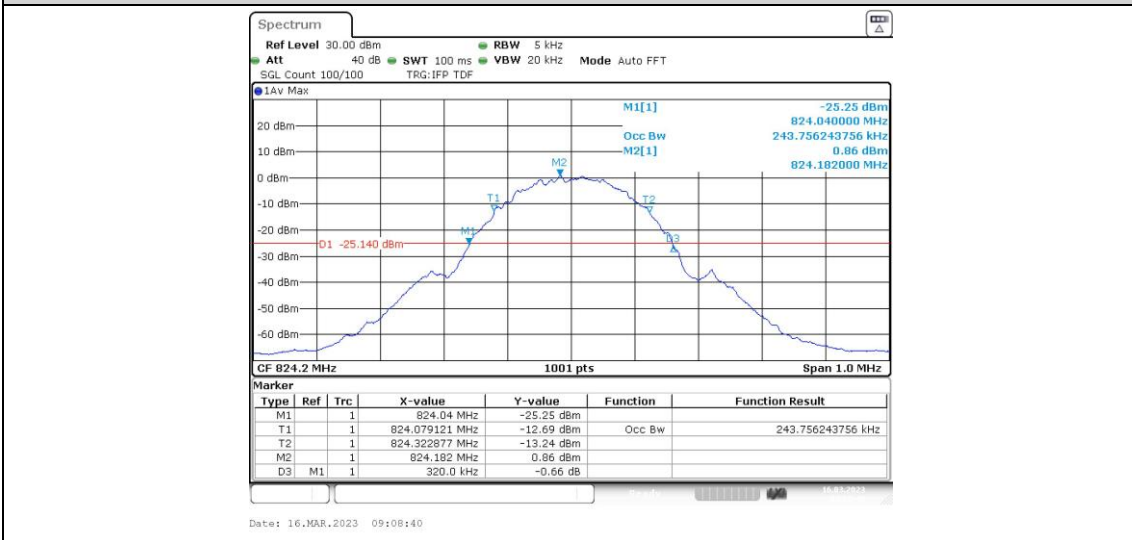

Appendix C: 26dB Bandwidth and Occupied Bandwidth

Test Result

Band	Channel	Occupied Bandwidth (MHz)	26dB Bandwidth (MHz)	Limit (MHz)	Verdict
GSM850	128	0.246	0.32	---	PASS
GSM850	190	0.247	0.32	---	PASS
GSM850	251	0.245	0.32	---	PASS
GPRS850	128	0.244	0.32	---	PASS
GPRS850	190	0.246	0.32	---	PASS
GPRS850	251	0.245	0.32	---	PASS
EGPRS850	128	0.244	0.31	---	PASS
EGPRS850	190	0.244	0.31	---	PASS
EGPRS850	251	0.243	0.32	---	PASS
GSM1900	512	0.246	0.32	---	PASS
GSM1900	661	0.247	0.32	---	PASS
GSM1900	810	0.247	0.32	---	PASS
GPRS1900	512	0.246	0.32	---	PASS
GPRS1900	661	0.246	0.32	---	PASS
GPRS1900	810	0.247	0.32	---	PASS
EGPRS1900	512	0.245	0.31	---	PASS
EGPRS1900	661	0.246	0.31	---	PASS
EGPRS1900	810	0.244	0.31	---	PASS

Test Graphs

GPRS850-128

GPRS850-190

GPRS850-251

EGPRS850-128

EGPRS850-190

EGPRS850-251

GSM1900-512