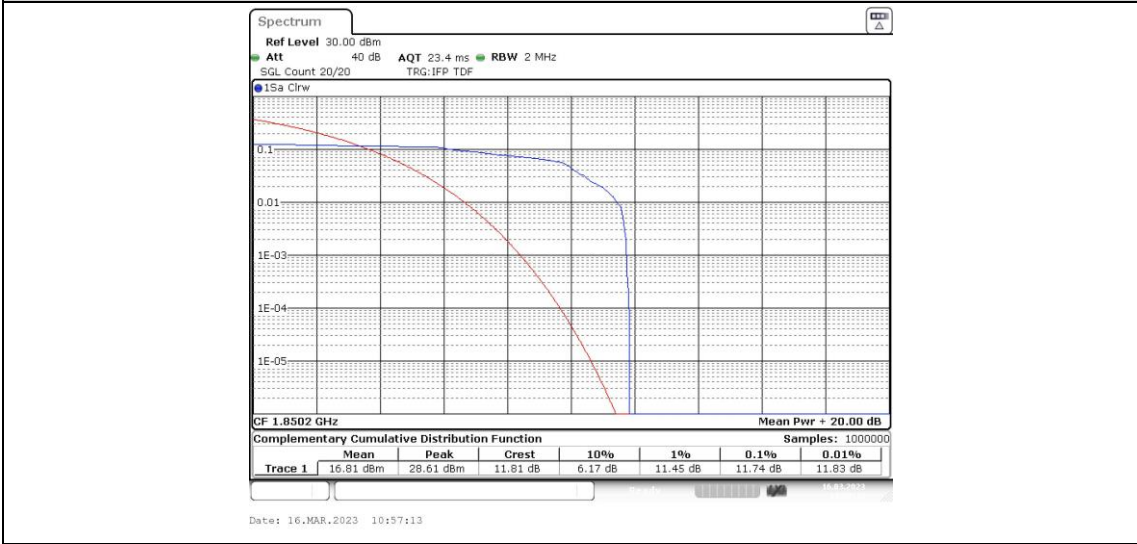

EGPRS1900-512