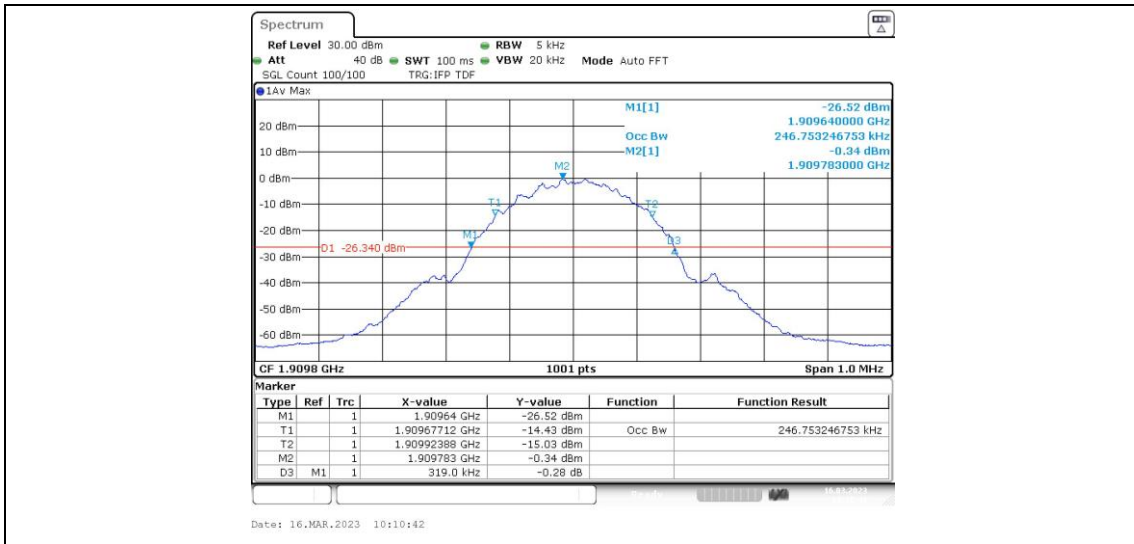

GPRS1900-512

GPRS1900-661

GPRS1900-810