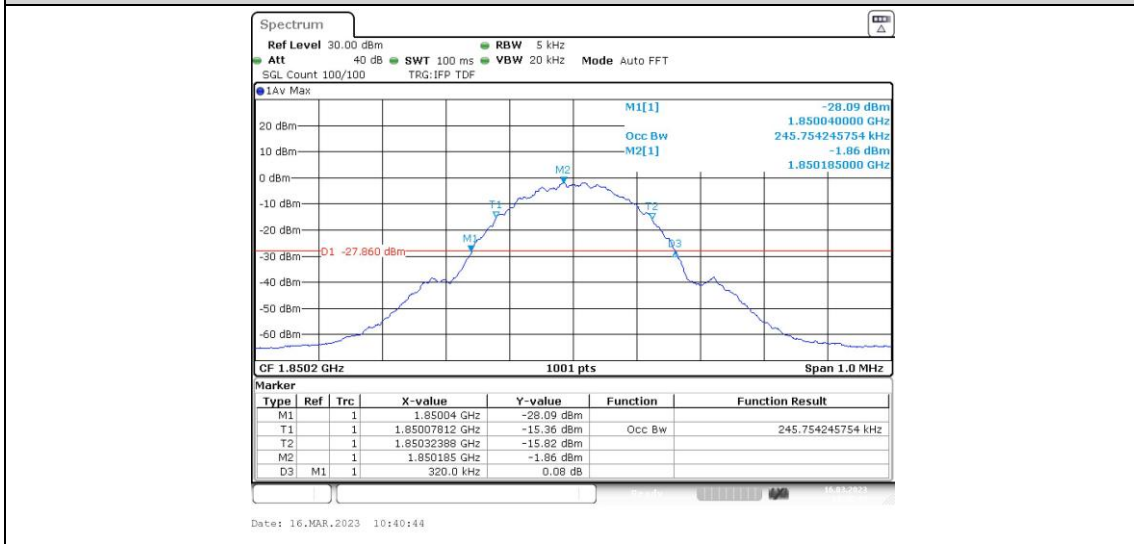

GPRS1900-512