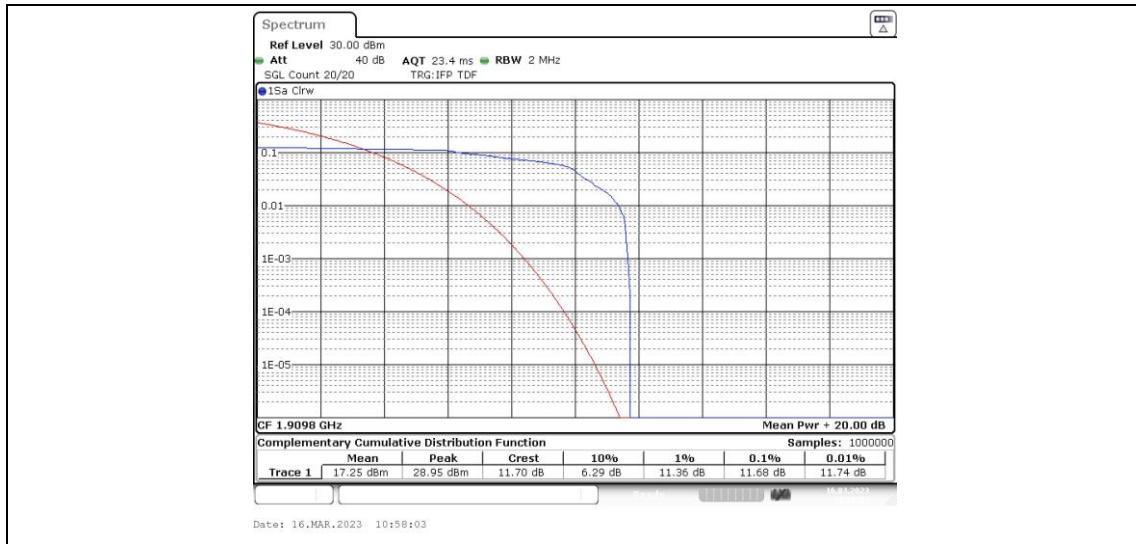

Appendix C: 26dB Bandwidth and Occupied Bandwidth

Test Result

Band	Channel	Occupied Bandwidth (MHz)	26dB Bandwidth (MHz)	Limit (MHz)	Verdict
GSM850	128	0.246	0.32	---	PASS
GSM850	190	0.247	0.32	---	PASS
GSM850	251	0.245	0.32	---	PASS
GPRS850	128	0.244	0.32	---	PASS
GPRS850	190	0.246	0.32	---	PASS
GPRS850	251	0.245	0.32	---	PASS
EGPRS850	128	0.244	0.31	---	PASS
EGPRS850	190	0.244	0.31	---	PASS
EGPRS850	251	0.243	0.32	---	PASS
GSM1900	512	0.246	0.32	---	PASS
GSM1900	661	0.247	0.32	---	PASS
GSM1900	810	0.247	0.32	---	PASS
GPRS1900	512	0.246	0.32	---	PASS
GPRS1900	661	0.246	0.32	---	PASS
GPRS1900	810	0.247	0.32	---	PASS
EGPRS1900	512	0.245	0.31	---	PASS
EGPRS1900	661	0.246	0.31	---	PASS
EGPRS1900	810	0.244	0.31	---	PASS