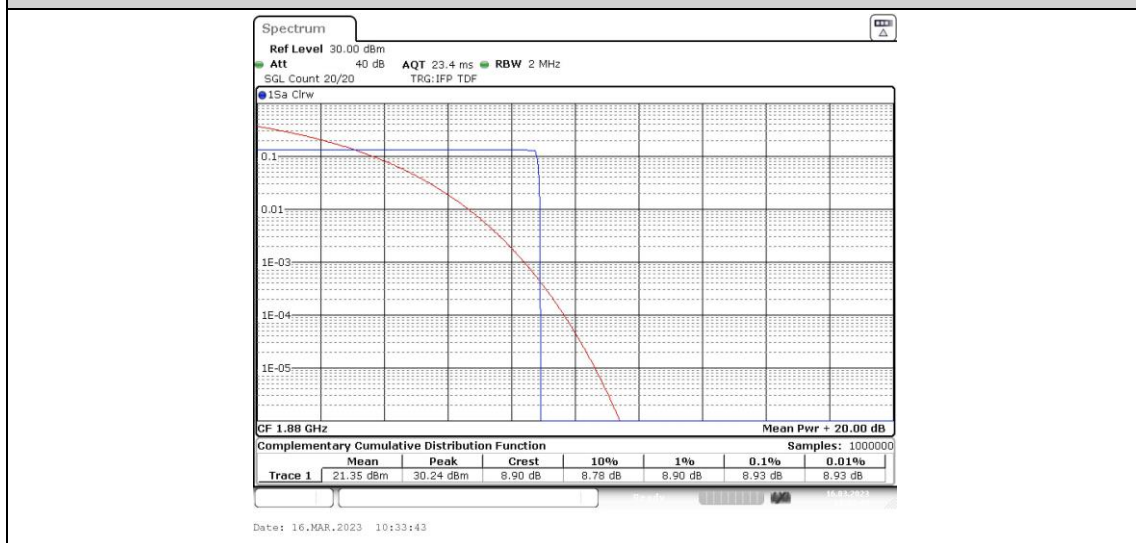

GSM1900-661

GSM1900-810

GPRS1900-512

GPRS1900-661

GPRS1900-810

EGPRS1900-512

EGPRS1900-661

EGPRS1900-810

Appendix C: 26dB Bandwidth and Occupied Bandwidth

Test Result

Band	Channel	Occupied Bandwidth (MHz)	26dB Bandwidth (MHz)	Limit (MHz)	Verdict
GSM850	128	0.246	0.32	---	PASS
GSM850	190	0.247	0.32	---	PASS
GSM850	251	0.245	0.32	---	PASS
GPRS850	128	0.244	0.32	---	PASS
GPRS850	190	0.246	0.32	---	PASS
GPRS850	251	0.245	0.32	---	PASS
EGPRS850	128	0.244	0.31	---	PASS
EGPRS850	190	0.244	0.31	---	PASS
EGPRS850	251	0.243	0.32	---	PASS
GSM1900	512	0.246	0.32	---	PASS
GSM1900	661	0.247	0.32	---	PASS
GSM1900	810	0.247	0.32	---	PASS
GPRS1900	512	0.246	0.32	---	PASS
GPRS1900	661	0.246	0.32	---	PASS
GPRS1900	810	0.247	0.32	---	PASS
EGPRS1900	512	0.245	0.31	---	PASS
EGPRS1900	661	0.246	0.31	---	PASS
EGPRS1900	810	0.244	0.31	---	PASS