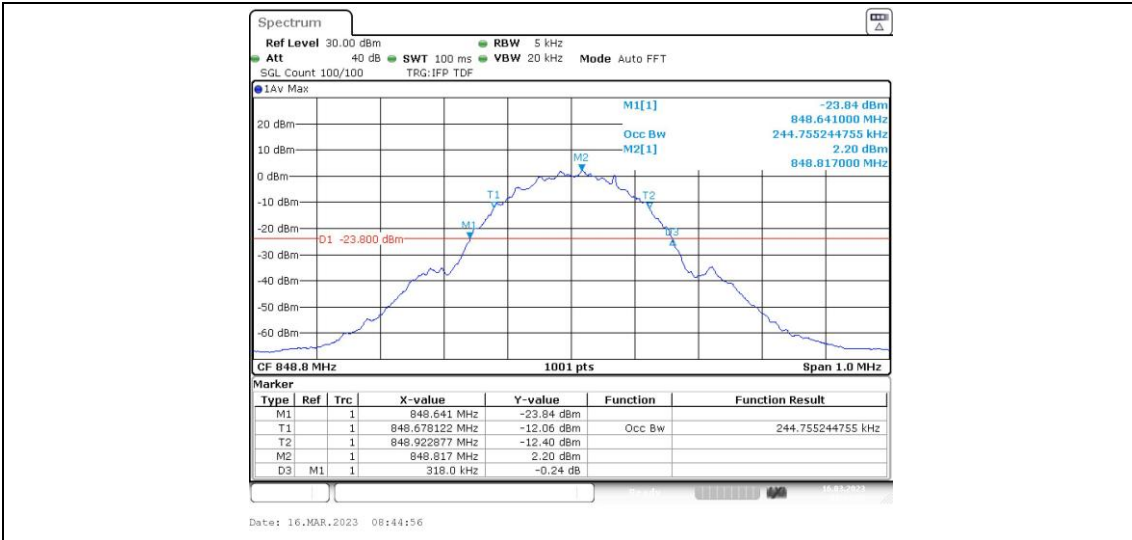

GPRS850-128

GPRS850-190

GPRS850-251