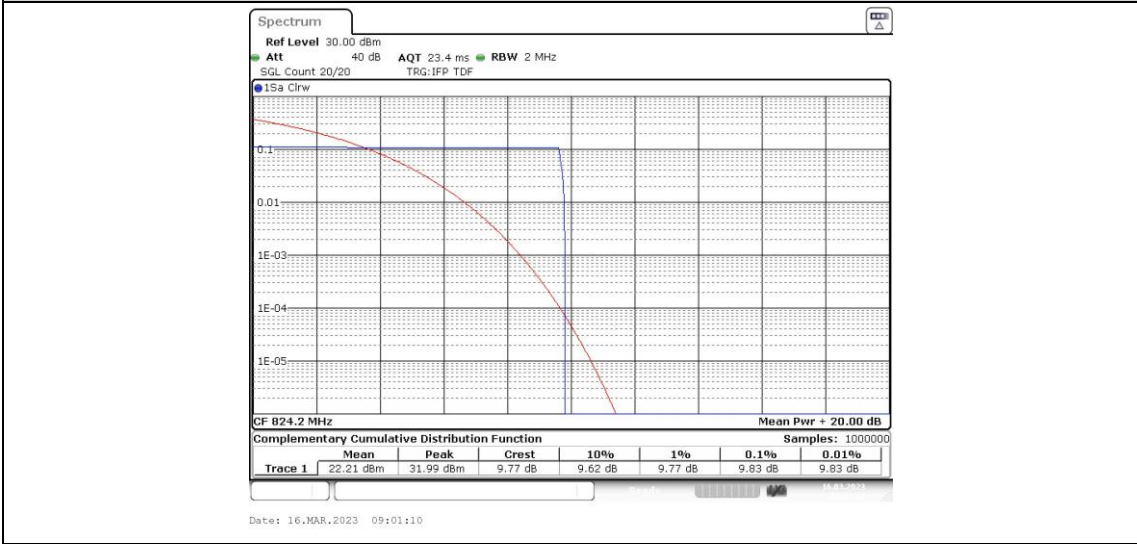

GPRS850-128