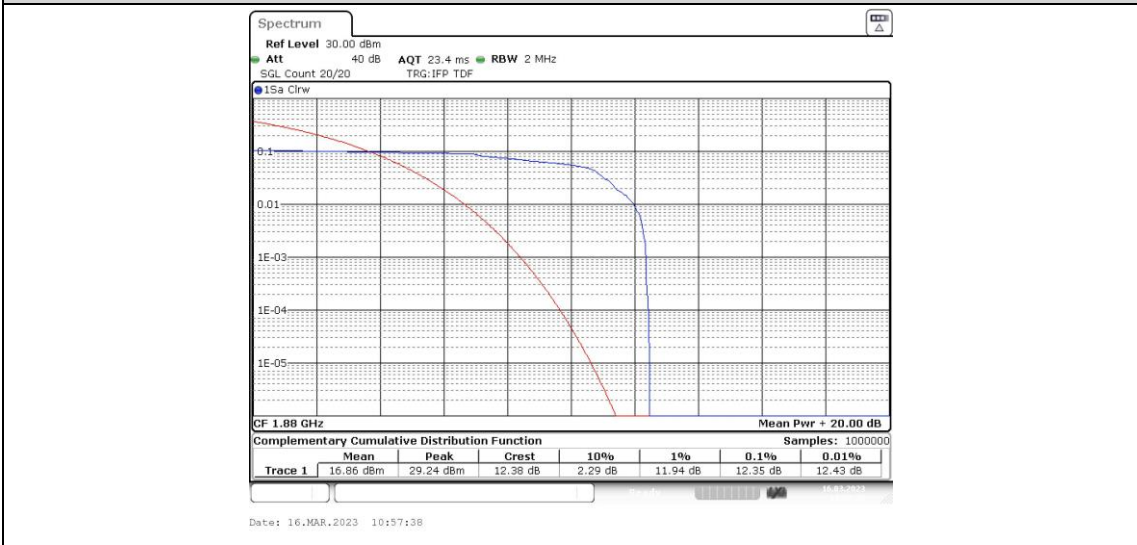

EGPRS1900-661