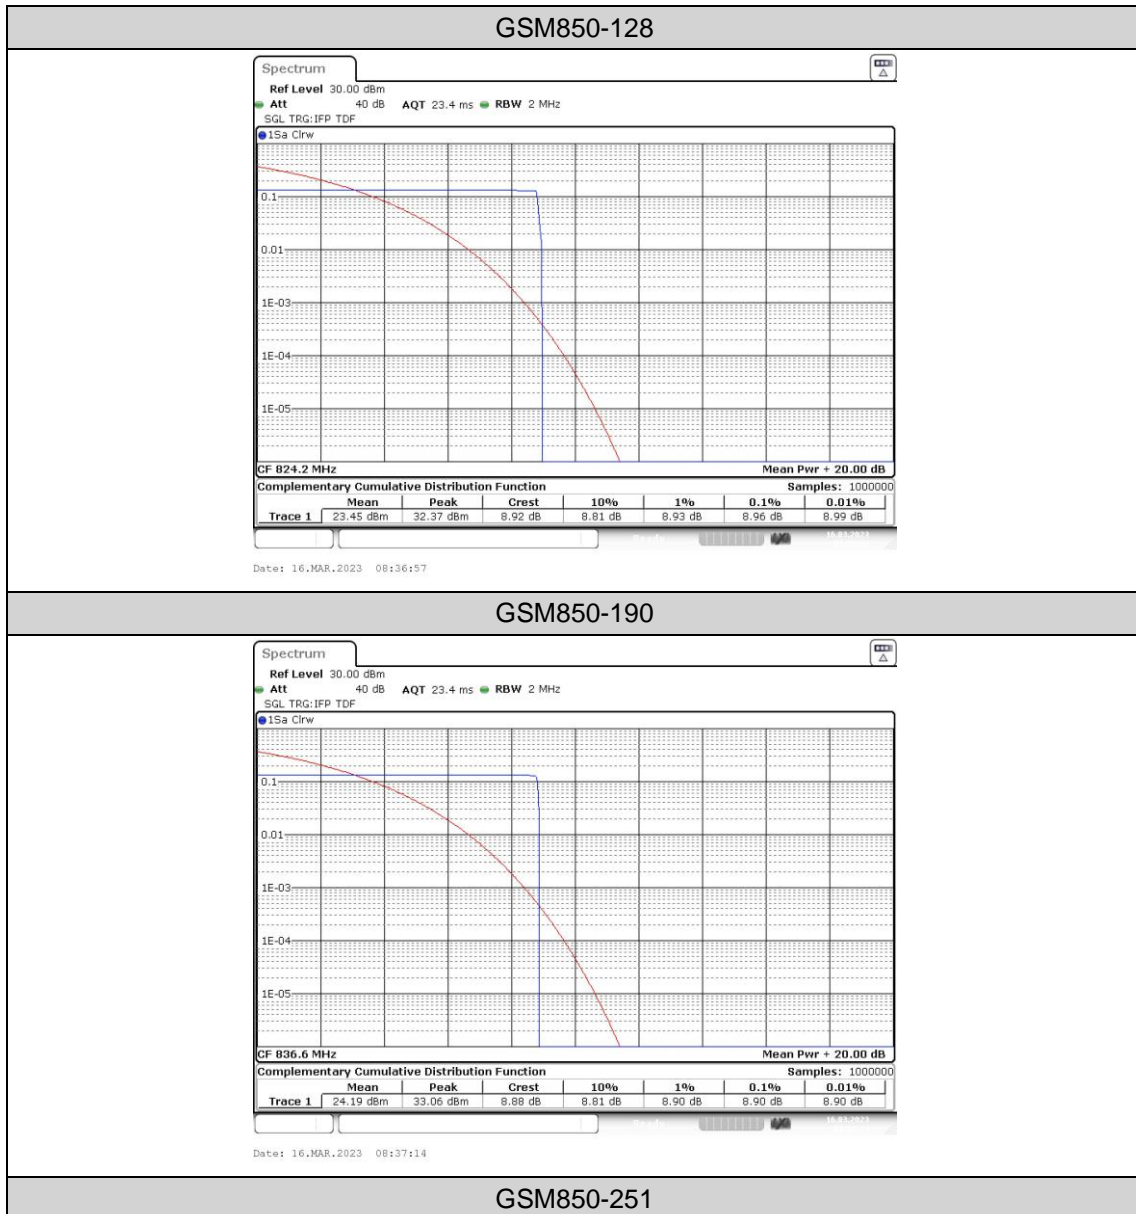

Appendix B: Peak-to-Average Ratio(CCDF)

Test Result

Band	Channel	Result(dB)	Limit(dB)	Verdict
GSM850	128	8.96	13	PASS
GSM850	190	8.9	13	PASS
GSM850	251	8.99	13	PASS
GPRS850	128	9.83	13	PASS
GPRS850	190	8.96	13	PASS
GPRS850	251	9.51	13	PASS
EGPRS850	128	11.77	13	PASS
EGPRS850	190	12.67	13	PASS
EGPRS850	251	11.83	13	PASS
GSM1900	512	9.48	13	PASS
GSM1900	661	8.9	13	PASS
GSM1900	810	9.8	13	PASS
GPRS1900	512	8.93	13	PASS
GPRS1900	661	8.93	13	PASS
GPRS1900	810	9.74	13	PASS
EGPRS1900	512	11.74	13	PASS
EGPRS1900	661	12.35	13	PASS
EGPRS1900	810	11.68	13	PASS

Test Graphs