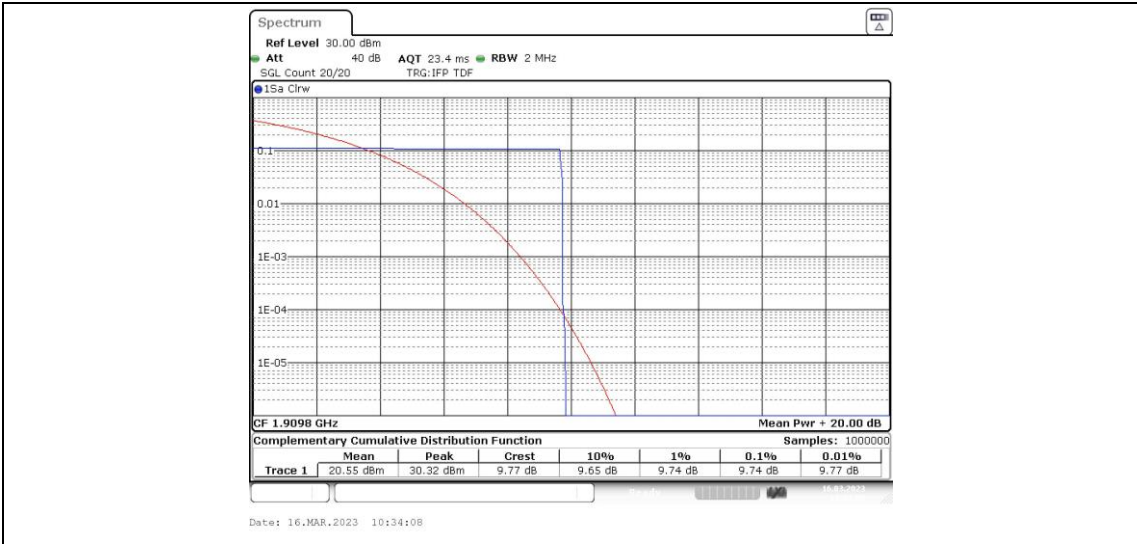

GSM1900-661

GSM1900-810

GPRS1900-512

GPRS1900-661

GPRS1900-810

EGPRS1900-512

EGPRS1900-661

EGPRS1900-810

Appendix C: 26dB Bandwidth and Occupied Bandwidth

Test Result

Band	Channel	Occupied Bandwidth (MHz)	26dB Bandwidth (MHz)	Limit (MHz)	Verdict
GSM850	128	0.246	0.32	---	PASS
GSM850	190	0.247	0.32	---	PASS
GSM850	251	0.245	0.32	---	PASS
GPRS850	128	0.244	0.32	---	PASS
GPRS850	190	0.246	0.32	---	PASS
GPRS850	251	0.245	0.32	---	PASS
EGPRS850	128	0.244	0.31	---	PASS
EGPRS850	190	0.244	0.31	---	PASS
EGPRS850	251	0.243	0.32	---	PASS
GSM1900	512	0.246	0.32	---	PASS
GSM1900	661	0.247	0.32	---	PASS
GSM1900	810	0.247	0.32	---	PASS
GPRS1900	512	0.246	0.32	---	PASS
GPRS1900	661	0.246	0.32	---	PASS
GPRS1900	810	0.247	0.32	---	PASS
EGPRS1900	512	0.245	0.31	---	PASS
EGPRS1900	661	0.246	0.31	---	PASS
EGPRS1900	810	0.244	0.31	---	PASS