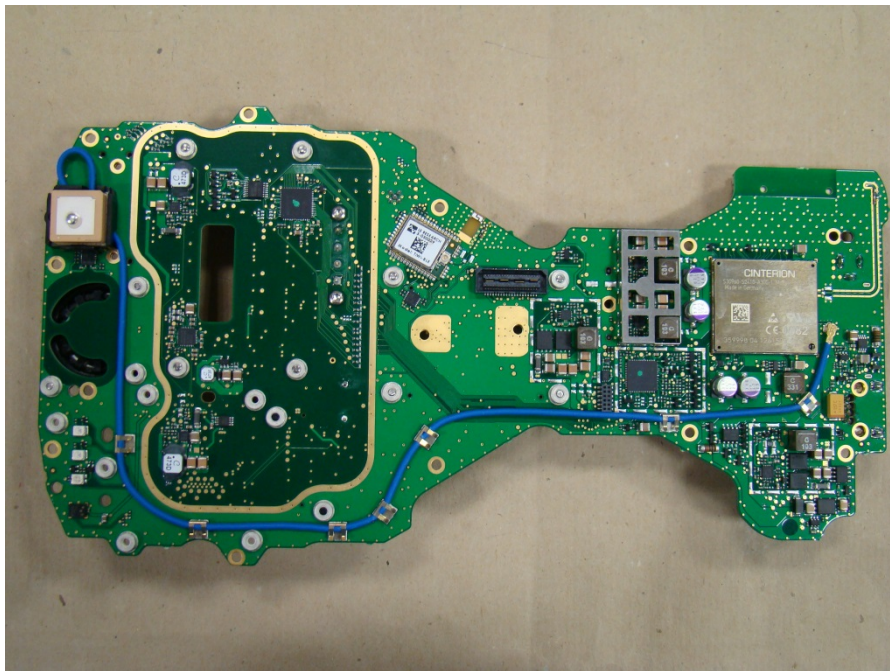

**Internal Photos**

Model No.: CS20 3.75G, CS20 3.75G GNSS, CS20 3.75G Disto, CS20 3.75G Disto GNSS  
FCC ID: RFD-CSNGF  
IC: 3177A-CSNGF

**Internal Photos**

Model No.: CS20 3.75G, CS20 3.75G GNSS, CS20 3.75G Disto, CS20 3.75G Disto GNSS  
FCC ID: RFD-CSNGF  
IC: 3177A-CSNGF