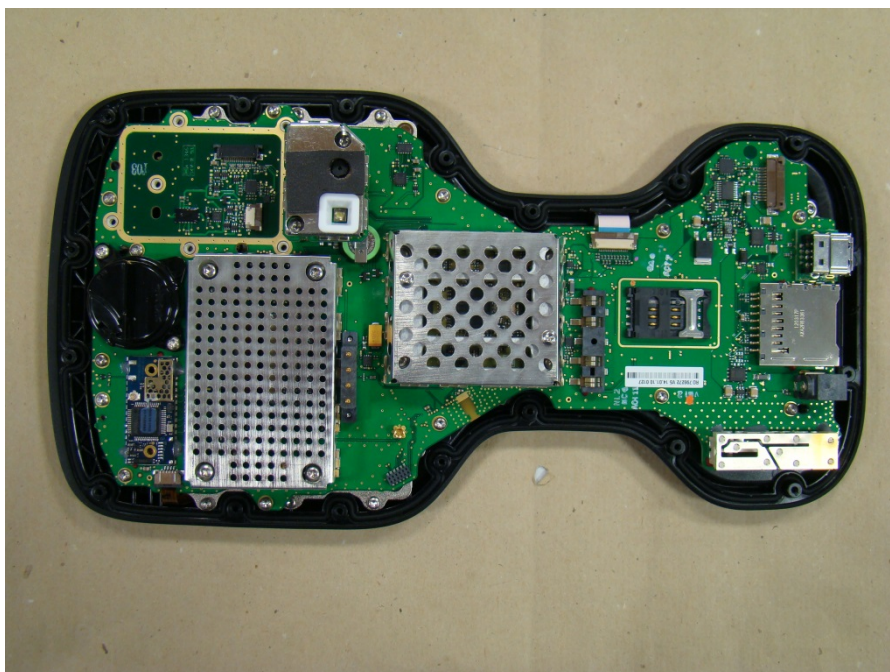

**Internal Photos**

Model No.: CS20 3.75G, CS20 3.75G GNSS, CS20 3.75G Disto, CS20 3.75G Disto GNSS  
FCC ID: RFD-CSNGF  
IC: 3177A-CSNGF

**Internal Photos**

Model No.: CS20 3.75G, CS20 3.75G GNSS, CS20 3.75G Disto, CS20 3.75G Disto GNSS  
FCC ID: RFD-CSNGF  
IC: 3177A-CSNGF