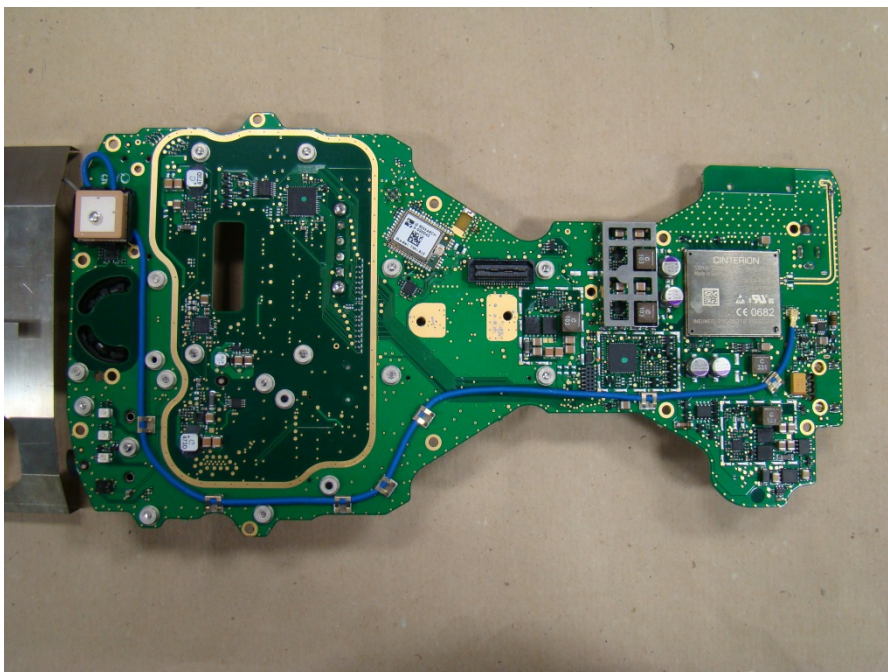

**Internal Photos**

Model No.: CS20 CDMA Disto  
FCC ID: RFD-CSNGC  
IC: 3177A-CSNGC

**Internal Photos**

Model No.: CS20 CDMA Disto  
FCC ID: RFD-CSNGC  
IC: 3177A-CSNGC