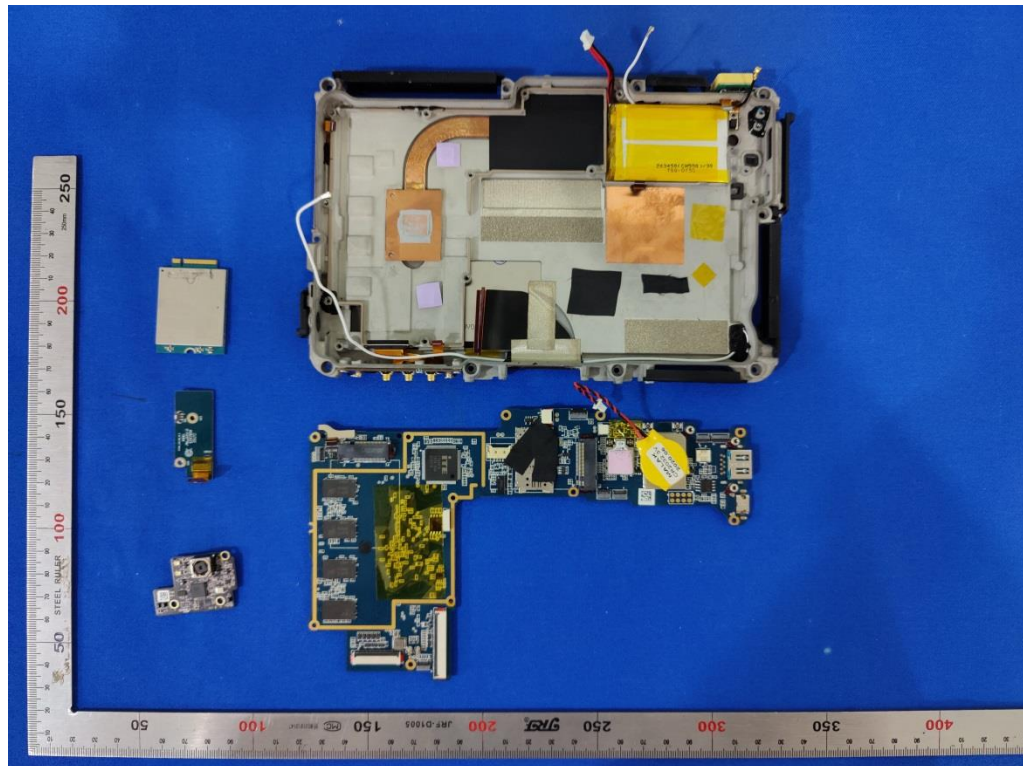

E7164L1 (CS30 LTE LRBT update G-sensor)

Internal 1

Internal 2

Internal 3

Internal 4

Internal 5

Internal 6

Internal 8