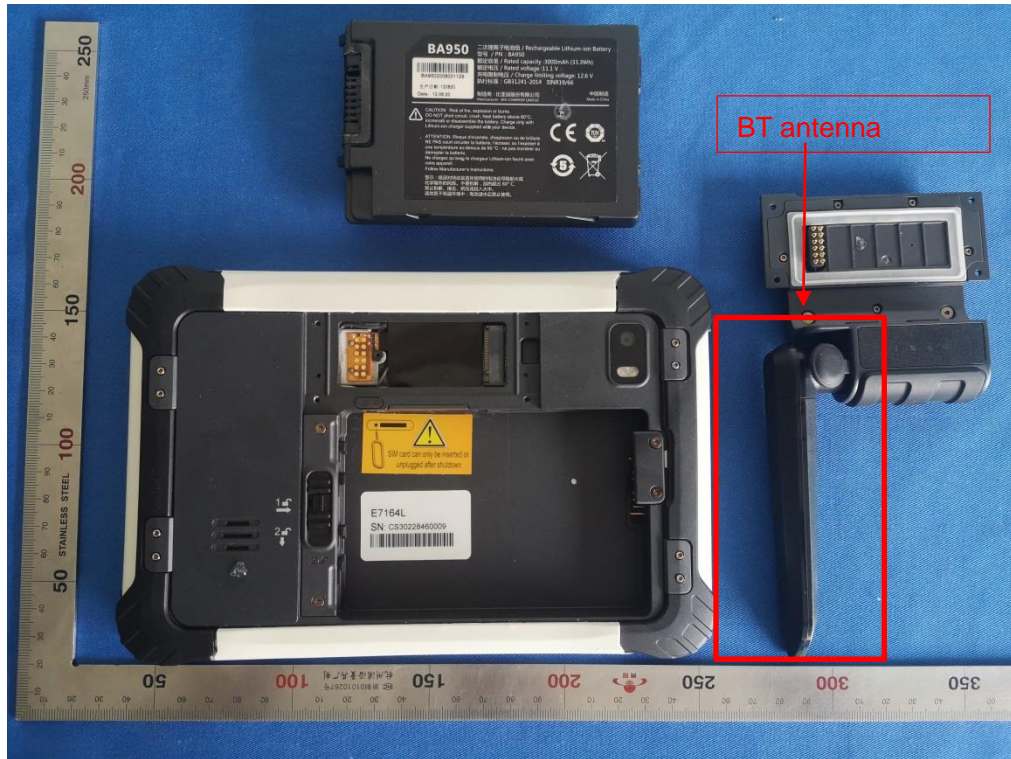

E7164L1 (CS30 LTE LRBT update G-sensor)

Internal 1

Internal 2

Internal 3

Internal 4

Internal 5

Internal 6

Internal 8