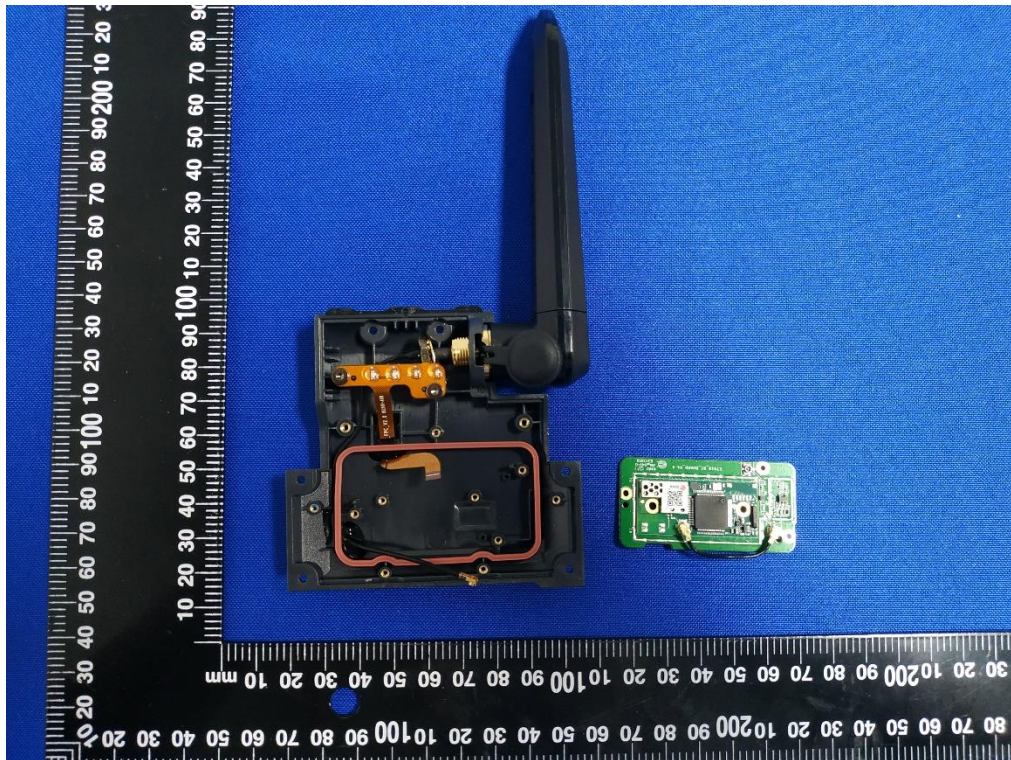

E7164L1 (CS30 LTE LRBT update G-sensor)

Internal 1

Internal 2

Internal 3

Internal 4

Internal 5

Internal 6

Internal 8