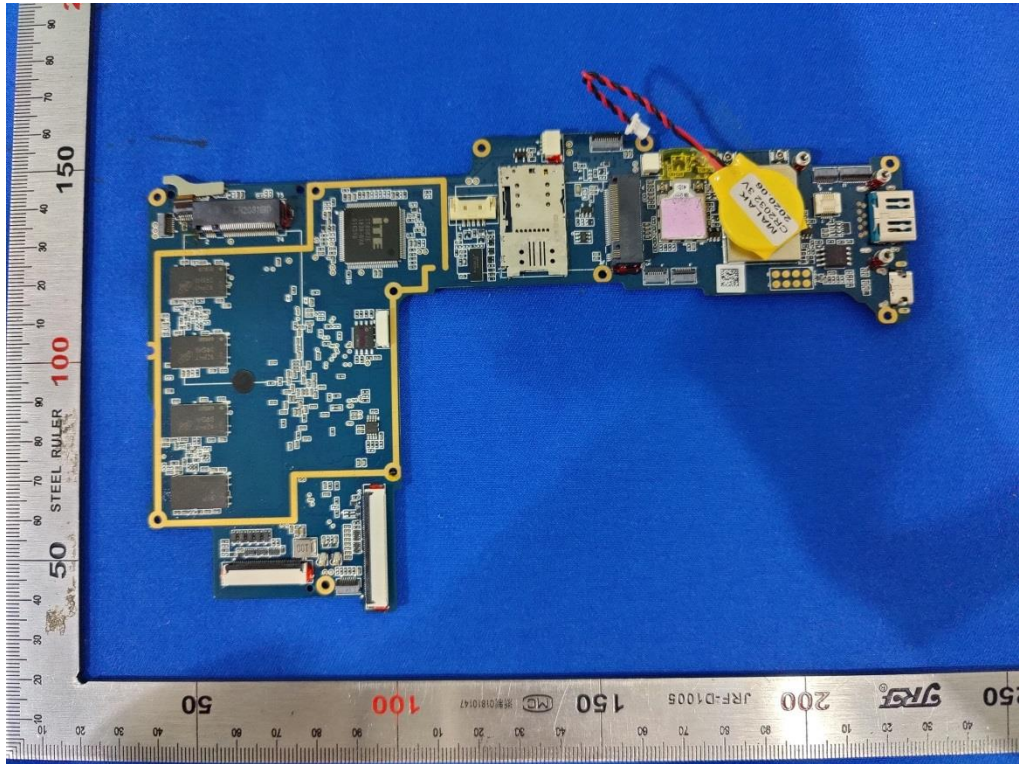

Internal 10

Internal 9