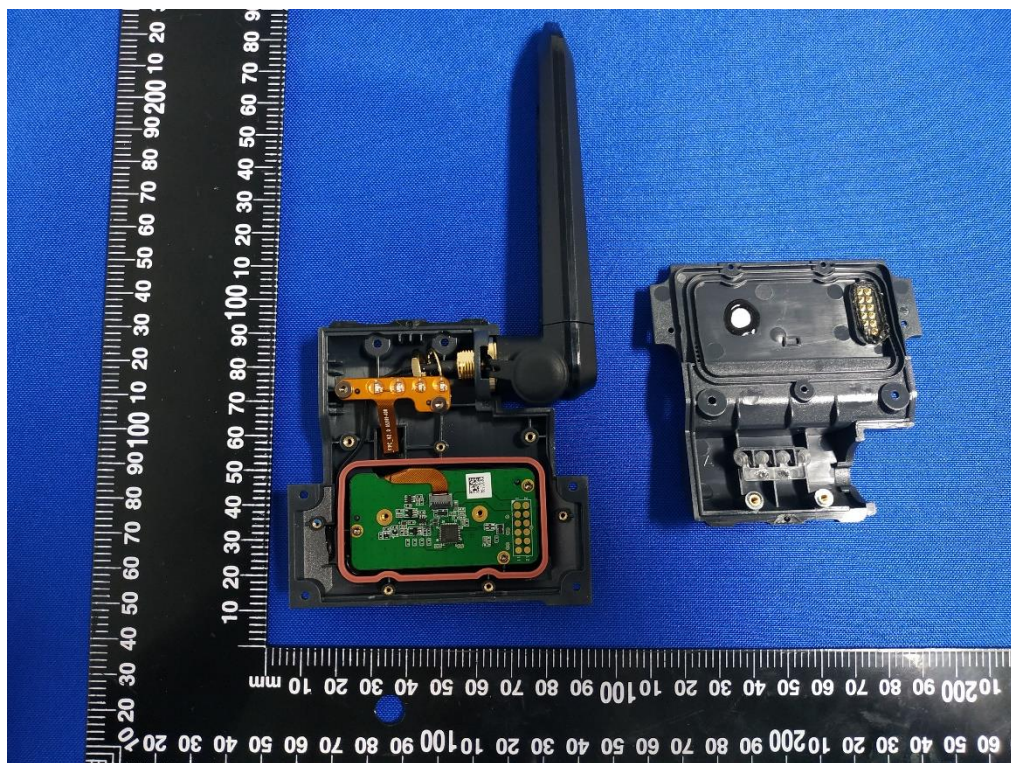

E7164L1 (CS30 LTE LRBT update G-sensor)

Internal 1

Internal 2

Internal 3

Internal 4

Internal 5

Internal 6

Internal 8