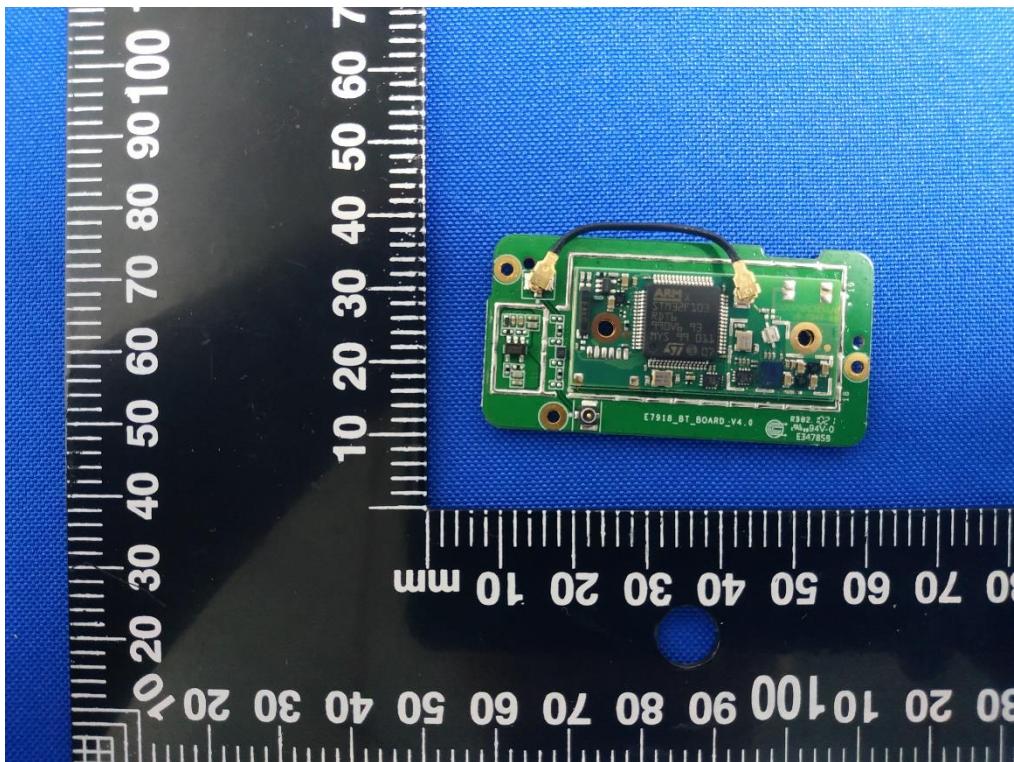

E7164L1 (CS30 LTE LRBT update G-sensor)

Internal 1

Internal 2

Internal 3

Internal 4

Internal 5

Internal 6

Internal 8