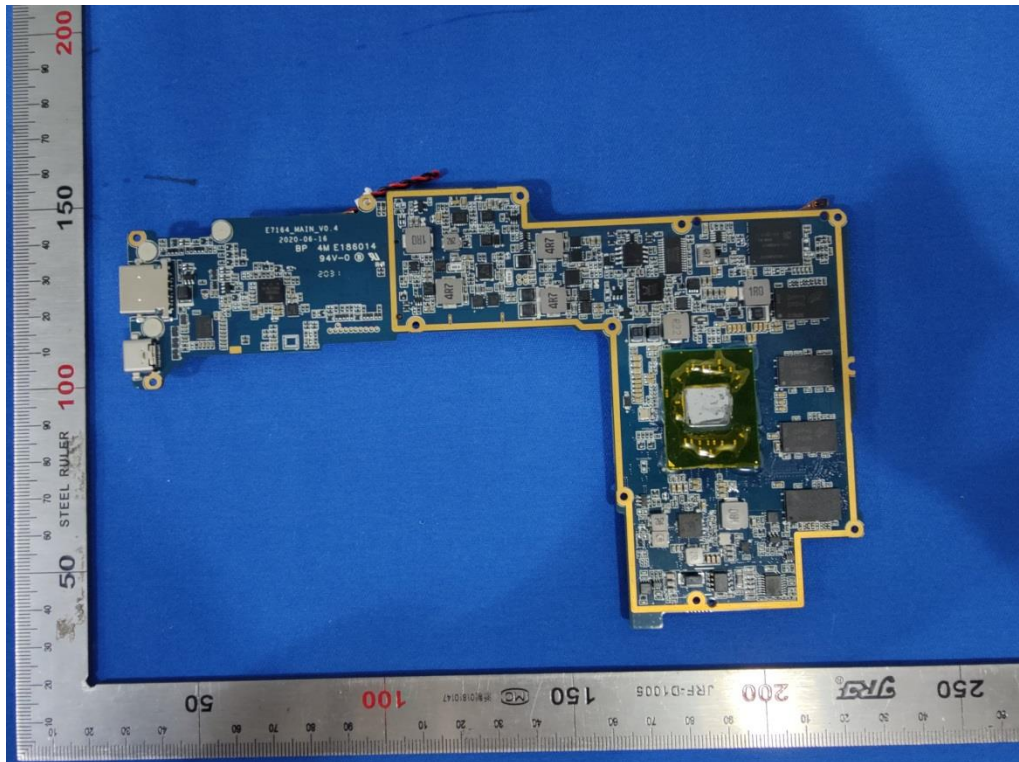

Internal 11

Internal 10