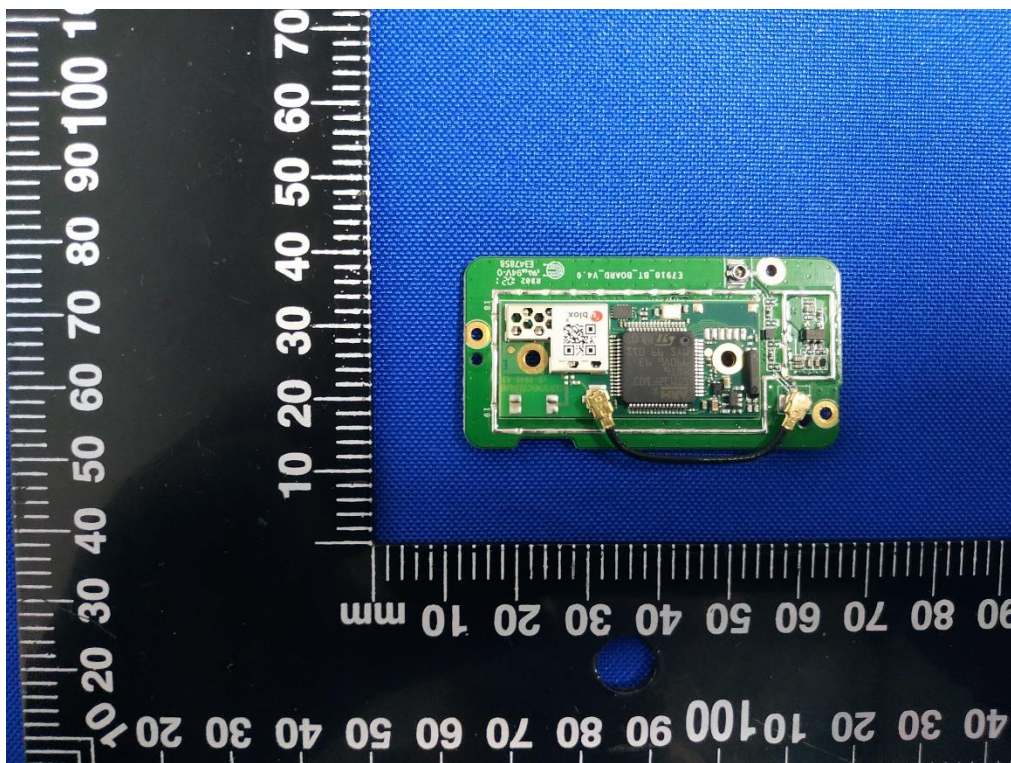

E7164L1 (CS30 LTE LRBT update G-sensor)

Internal 1

Internal 2

Internal 3

Internal 4

Internal 5

Internal 6

Internal 8