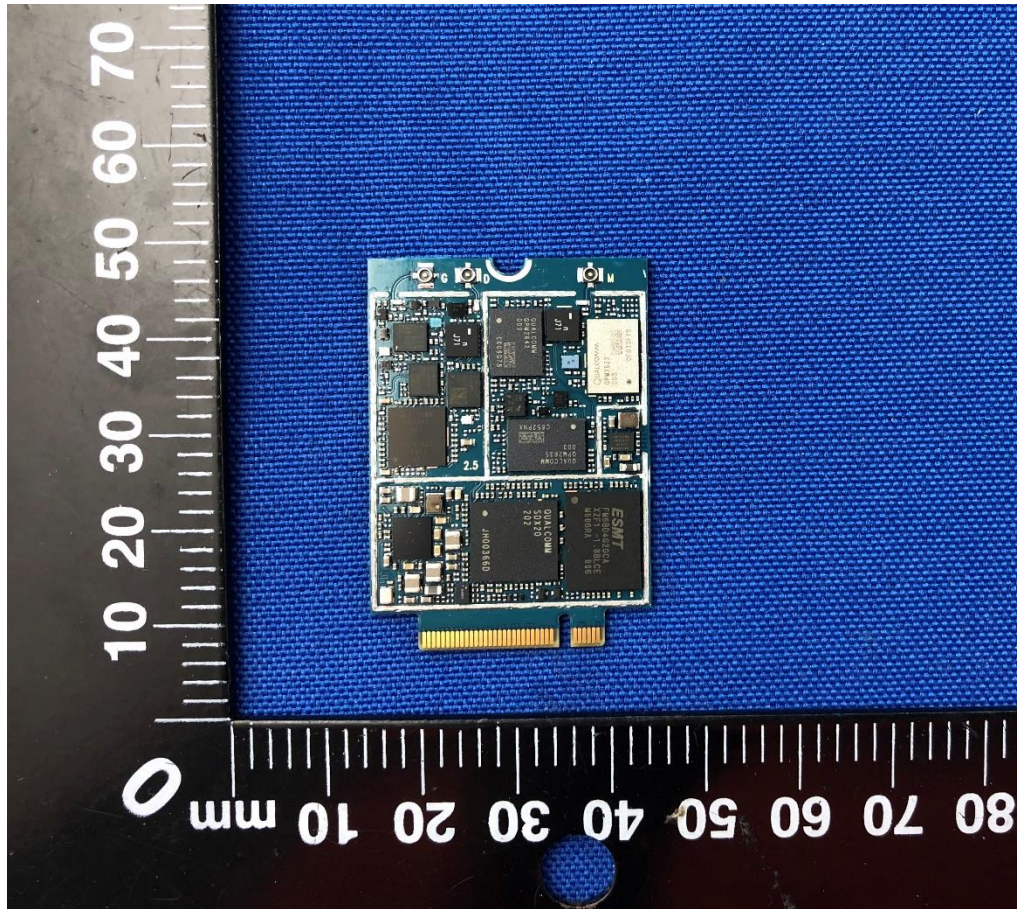

Internal 14

Internal 13