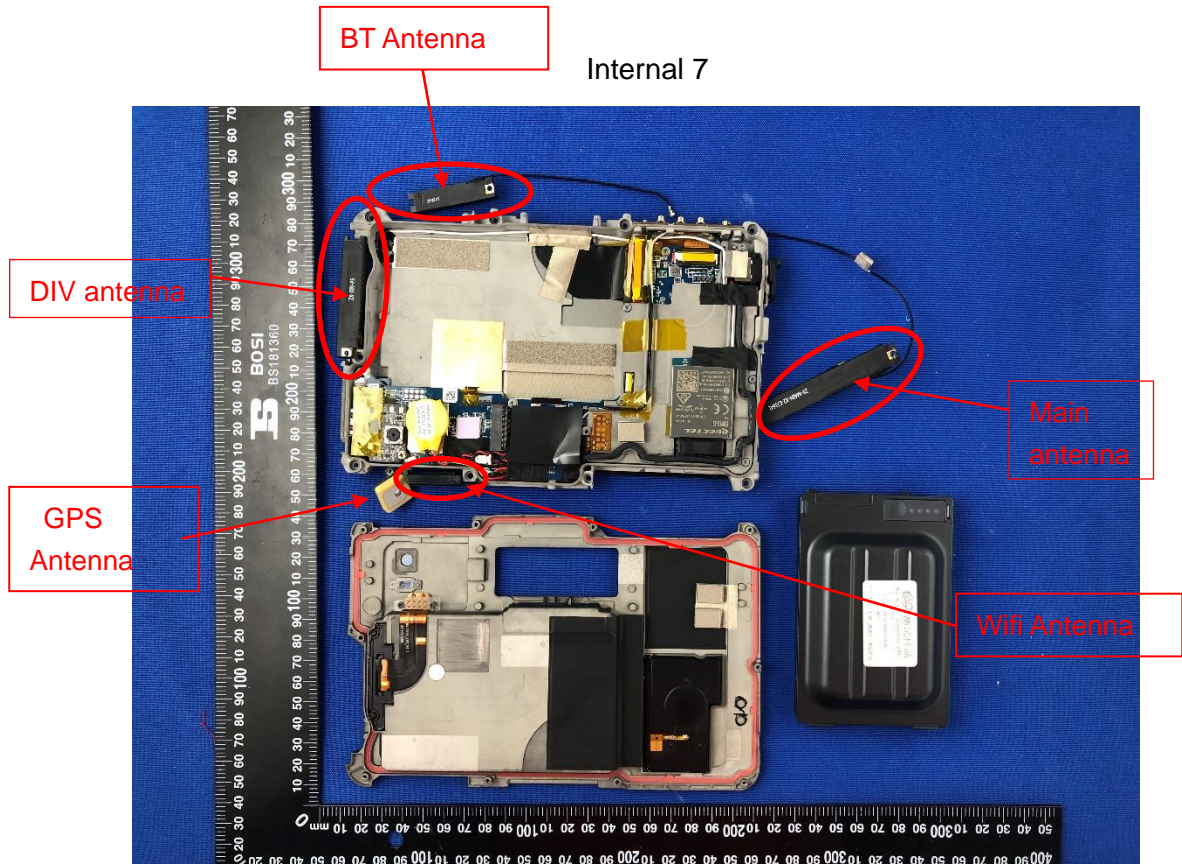

E7164L1 (CS30 LTE LRBT update G-sensor)

Internal 1

Internal 2

Internal 3

Internal 4

Internal 5

Internal 6

Internal 8