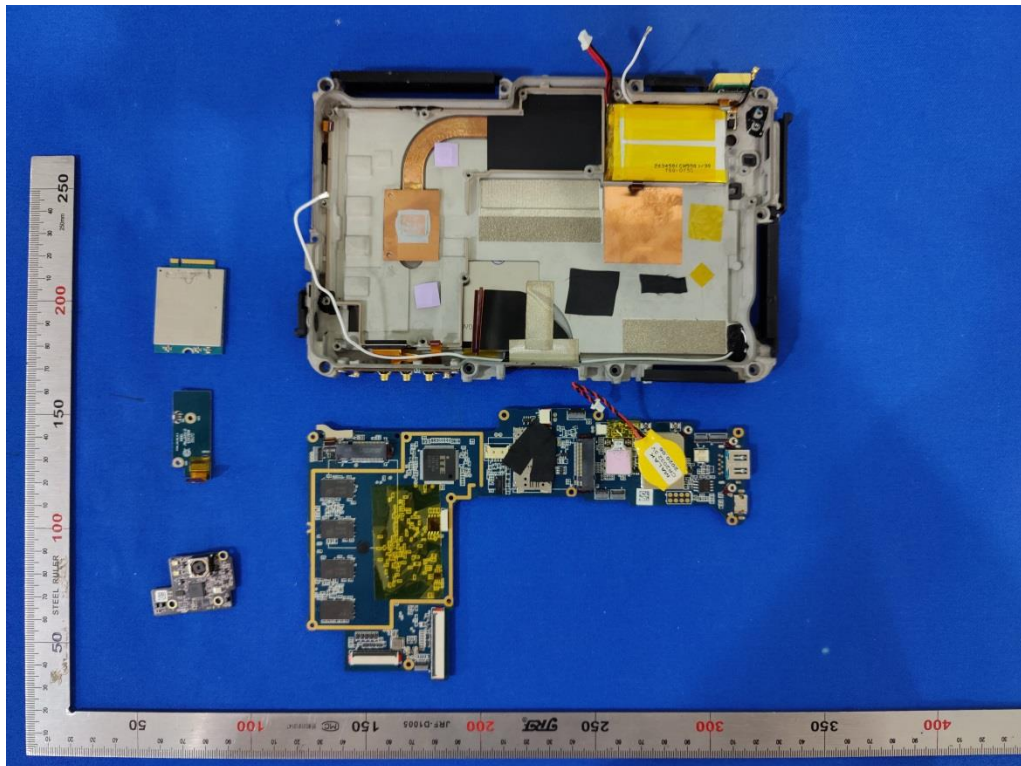

E7164L (CS30 LTE update G-sensor)

Internal 2

Internal 3

Internal 4

Internal 5

Internal 6

Internal 8

Internal 9