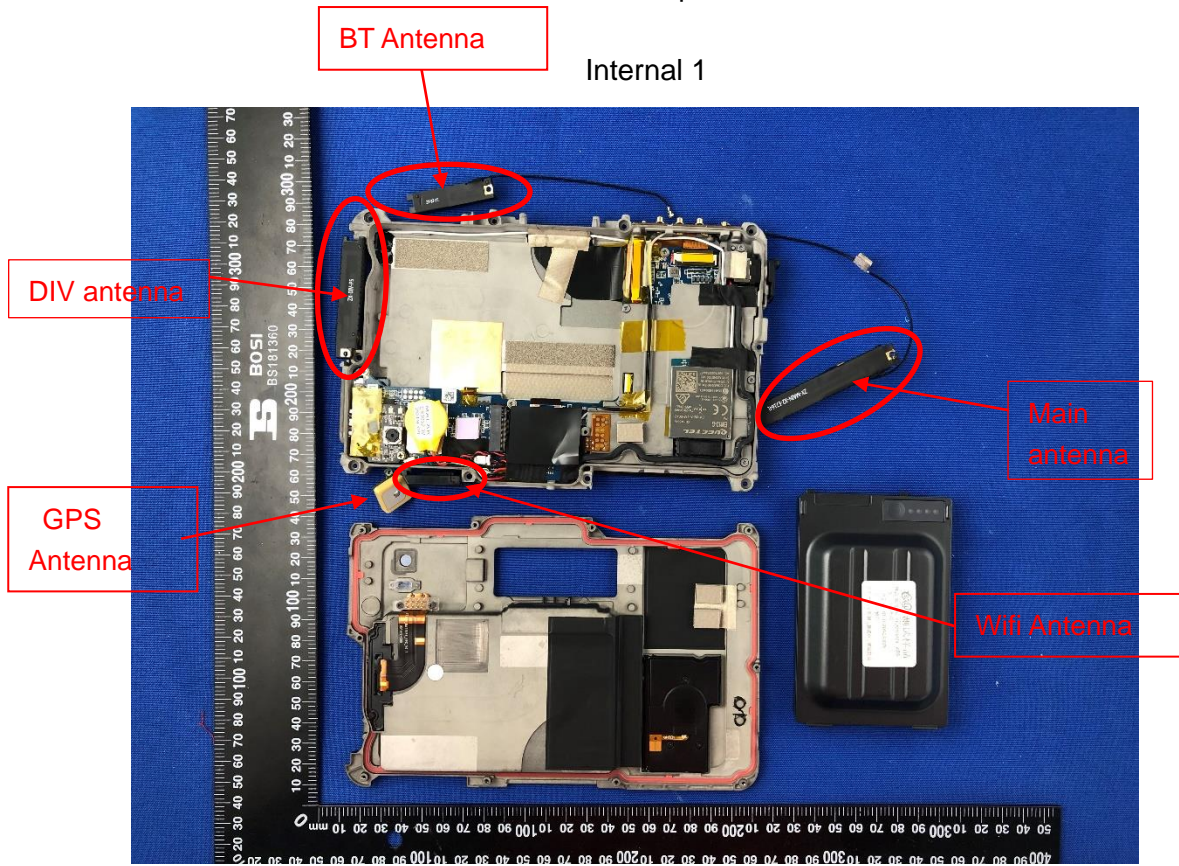

E7164L (CS30 LTE update G-sensor)

Internal 2

Internal 3

Internal 4

Internal 5

Internal 6

Internal 8

Internal 9