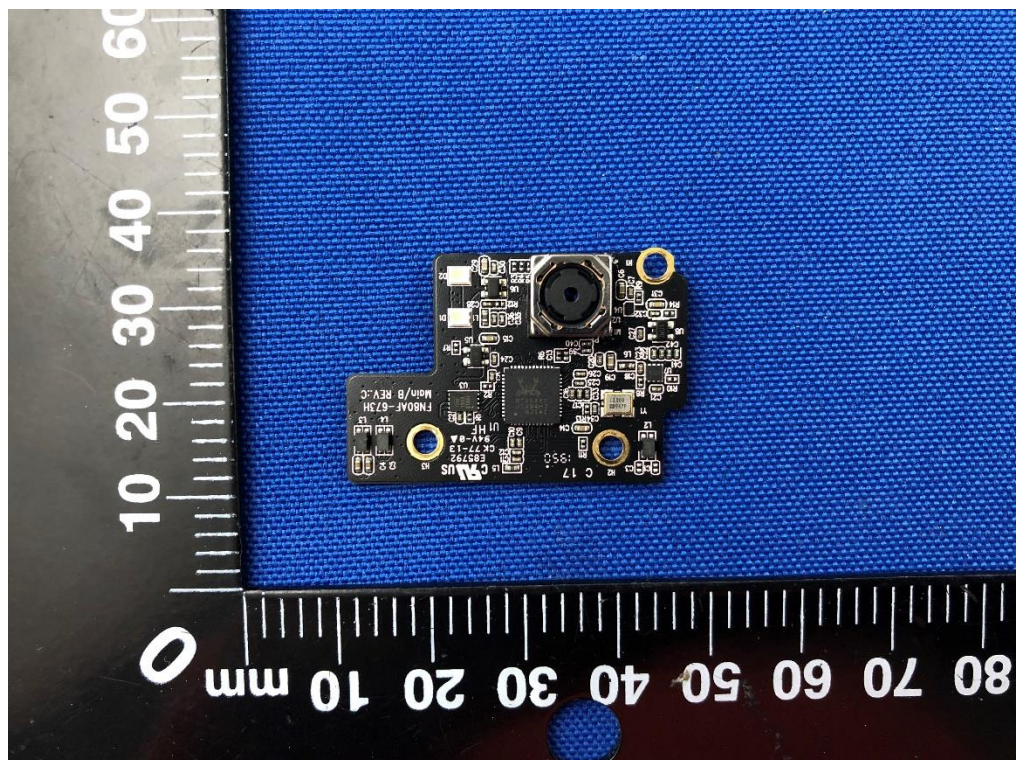

E7164L (CS30 LTE update G-sensor)

Internal 2

Internal 3

Internal 4

Internal 5

Internal 6

Internal 8

Internal 9