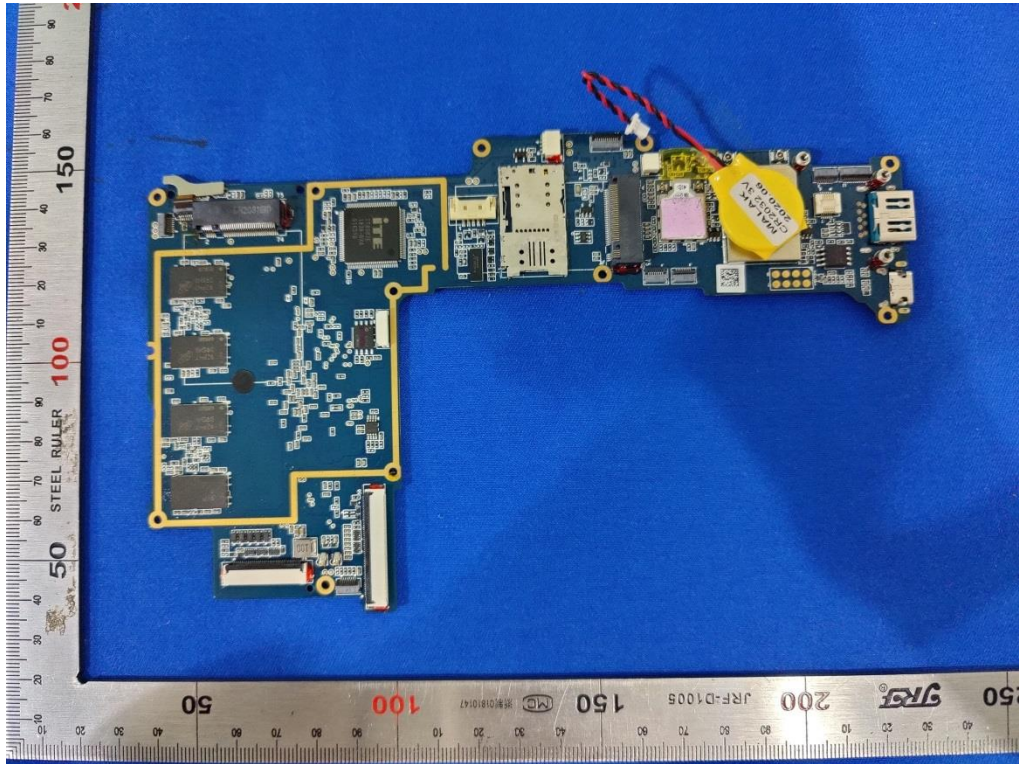

E7164L (CS30 LTE update G-sensor)

Internal 2

Internal 3

Internal 4

Internal 5

Internal 6

Internal 8

Internal 9