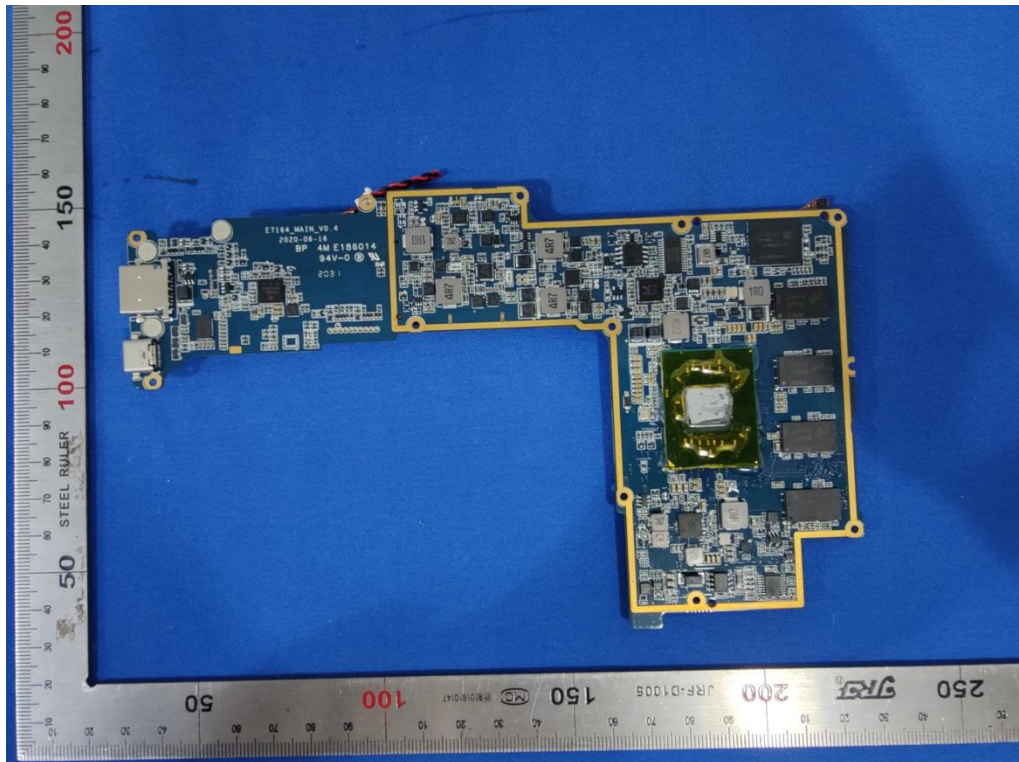

E7164L (CS30 LTE update G-sensor)

Internal 2

Internal 3

Internal 4

Internal 5

Internal 6

Internal 8

Internal 9