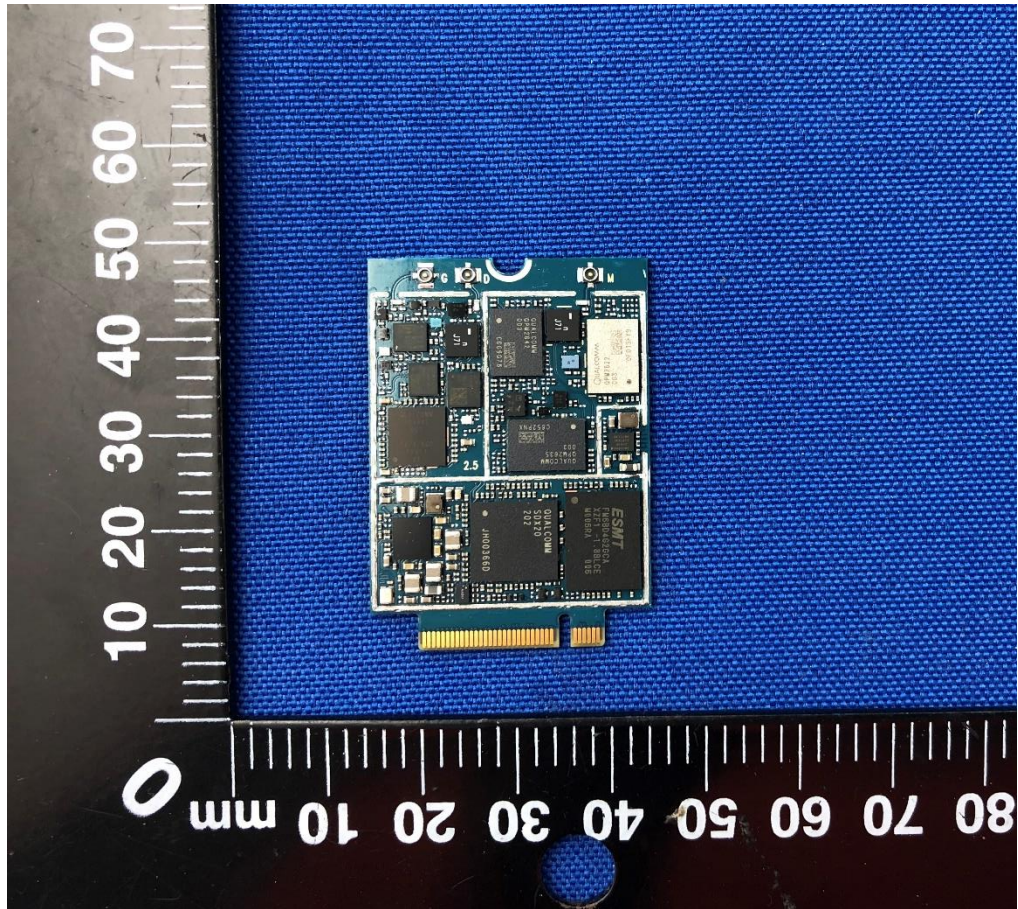

E7164L (CS30 LTE update G-sensor)

Internal 2

Internal 3

Internal 4

Internal 5

Internal 6

Internal 8

Internal 9