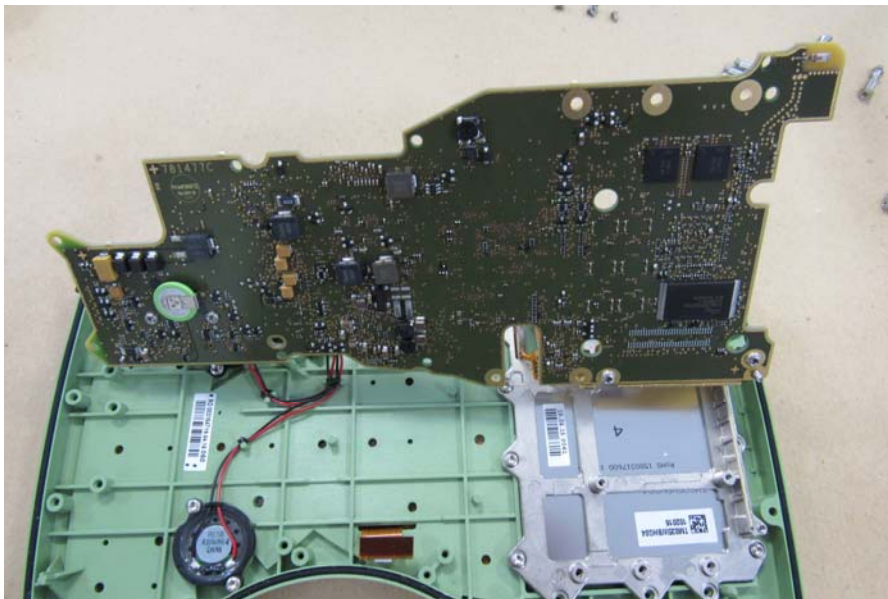

**09-Internal Photos**

Model No.: CS15  
FCC ID: RFD-CS-BG

**09-Internal Photos**

Model No.: CS15  
FCC ID: RFD-CS-BG

W-LAN module

GSM Module

BT Module