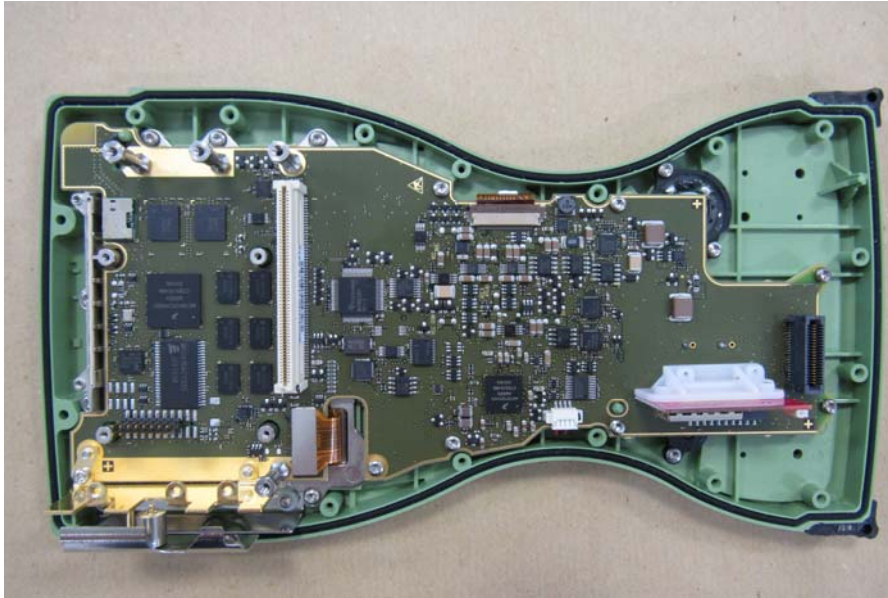

**09-Internal Photos**

Model No.: CS15  
FCC ID: RFD-CS-BG

**09-Internal Photos**

Model No.: CS15  
FCC ID: RFD-CS-BG

W-LAN module

GSM Module

BT Module