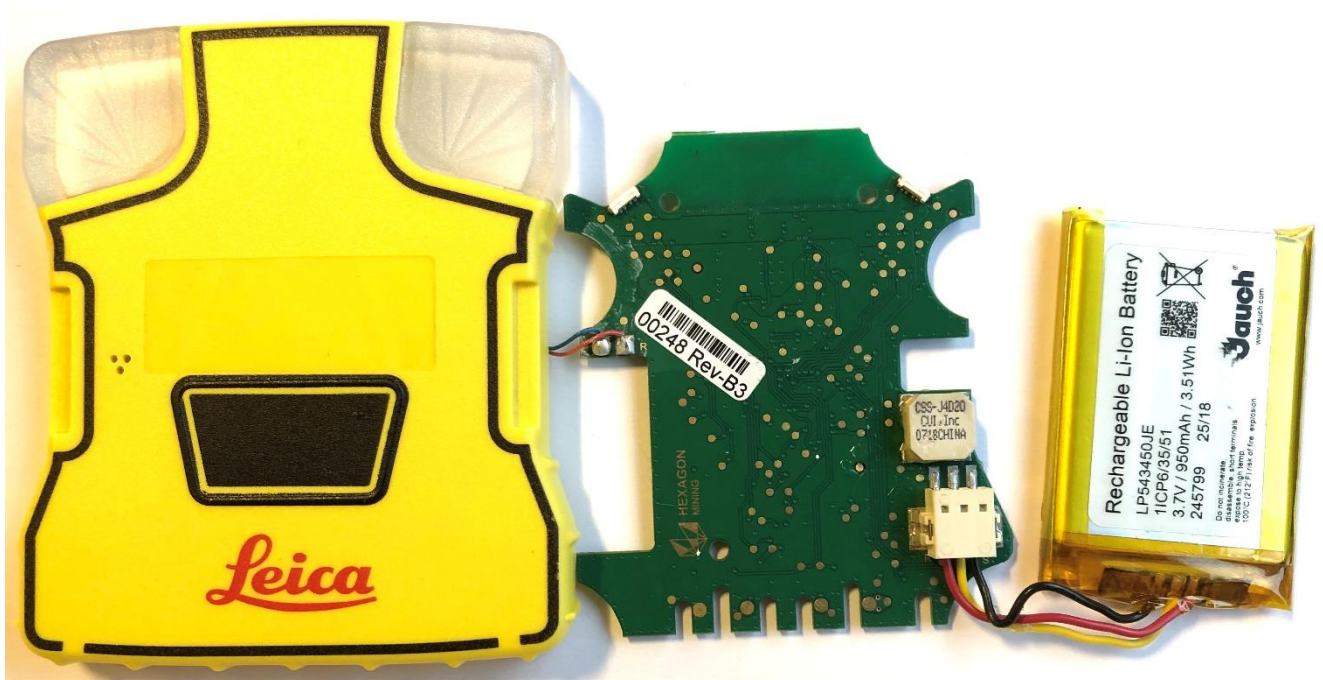

- when it has to be right

CRS103 Internal Picture

Model name: CRS103

Picture 1:

Picture 2:

Sincerely,

Signature
Claus Mouritsen
Electronic Engineer
Leica Geosystems Technology A/S
Machine Control Division
Date: 2019-11-11