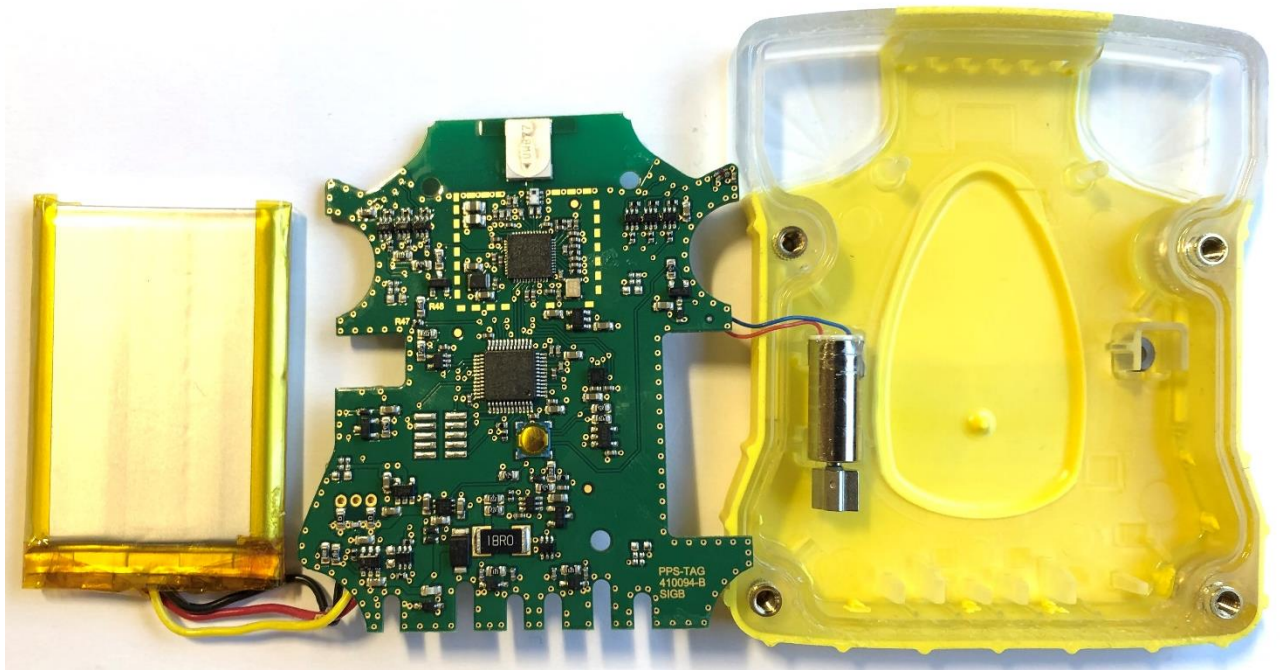

- when it has to be right

CRS103 Internal Picture

Model name: CRS103

Picture 1:

Picture 2:

Sincerely,

Signature
Claus Mouritsen
Electronic Engineer
Leica Geosystems Technology A/S
Machine Control Division
Date: 2019-11-11