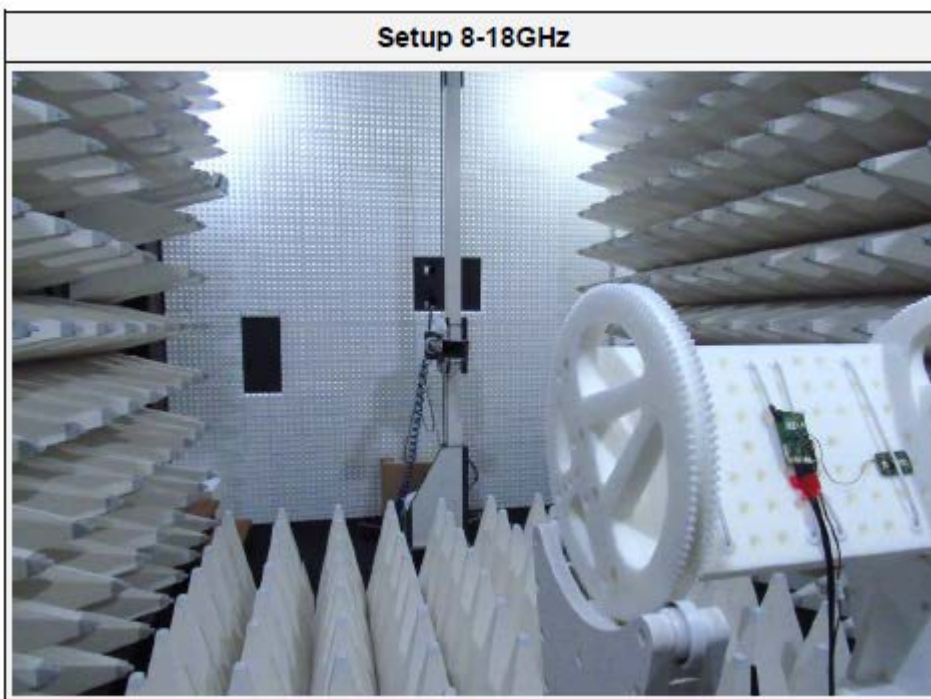

10-Test setup photos

FCC ID: RFD-BTWCO
IC: 3177A-BTWCO
Model: TIWI

Setup 30-200MHz

Comment: EUT at 0.8m height, Fiber cable at 1.2m

Setup 0.2-1GHz

10-Test setup photos

FCC ID: RFD-BTWCO
IC: 3177A-BTWCO
Model: TIWI

10-Test setup photos

FCC ID: RFD-BTWCO
IC: 3177A-BTWCO
Model: TIWI

10-Test setup photos

FCC ID: RFD-BTWCO
IC: 3177A-BTWCO
Model: TIWI

Setup 30-200MHz

Comment: EUT at 0.8m height, Fiber cable at 1.2m

Setup 0.2-1GHz