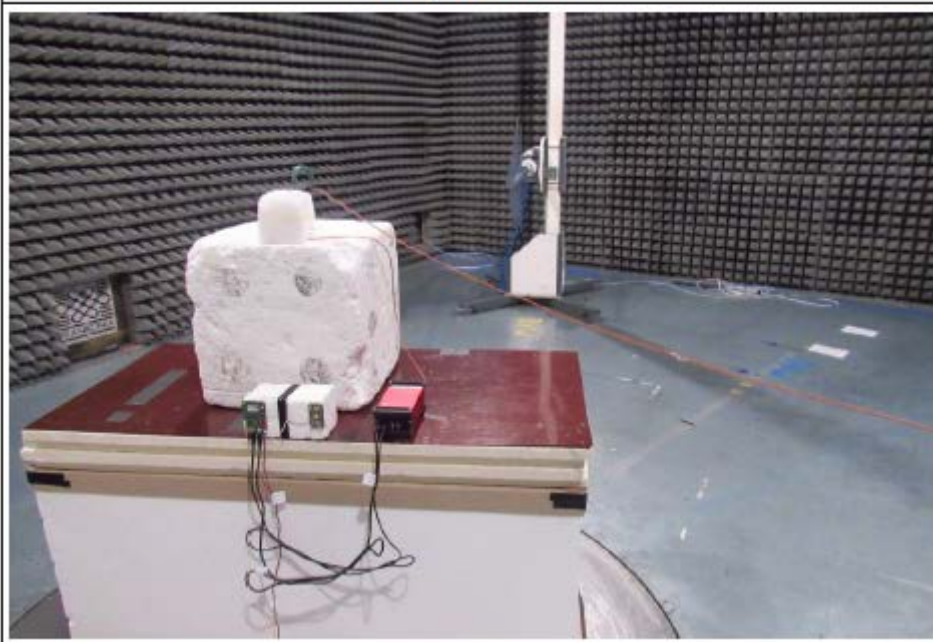

10-Test setup photos

FCC ID: RFD-BTWCO
IC: 3177A-BTWCO
Model: TIWI

Setup 30-200MHz

Comment: EUT at 0.8m height, Fiber cable at 1.2m

Setup 0.2-1GHz

10-Test setup photos

FCC ID: RFD-BTWCO
IC: 3177A-BTWCO
Model: TIWI

10-Test setup photos

FCC ID: RFD-BTWCO
IC: 3177A-BTWCO
Model: TIWI

10-Test setup photos

FCC ID: RFD-BTWCO
IC: 3177A-BTWCO
Model: TIWI

Setup 30-200MHz

Comment: EUT at 0.8m height, Fiber cable at 1.2m

Setup 0.2-1GHz