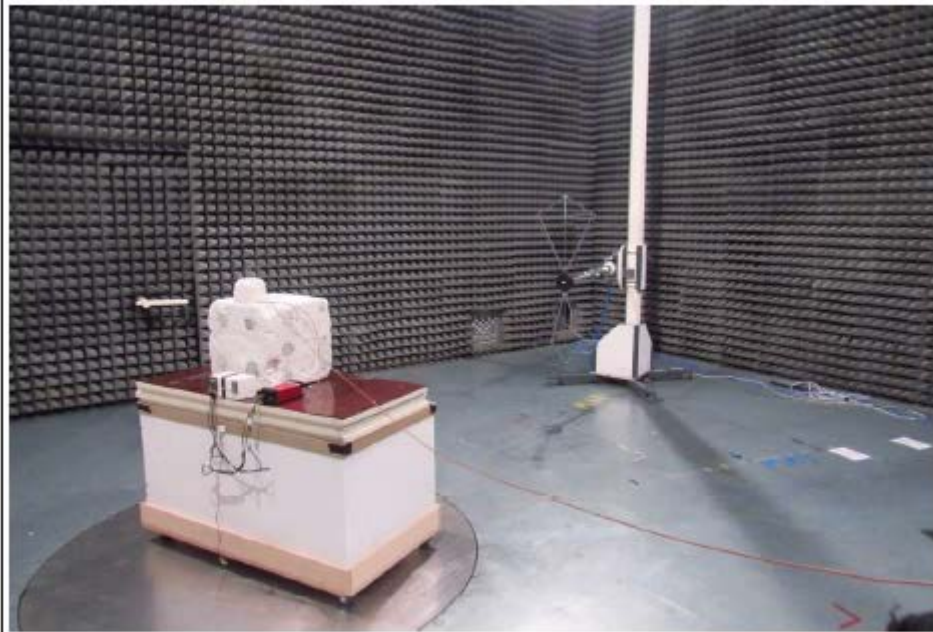

10-Test setup photos

FCC ID: RFD-BTWCO
IC: 3177A-BTWCO
Model: TIWI

Setup 30-200MHz

Comment: EUT at 0.8m height, Fiber cable at 1.2m

Setup 0.2-1GHz

10-Test setup photos

FCC ID: RFD-BTWCO
IC: 3177A-BTWCO
Model: TIWI

10-Test setup photos

FCC ID: RFD-BTWCO
IC: 3177A-BTWCO
Model: TIWI

10-Test setup photos

FCC ID: RFD-BTWCO
IC: 3177A-BTWCO
Model: TIWI

Setup 30-200MHz

Comment: EUT at 0.8m height, Fiber cable at 1.2m

Setup 0.2-1GHz