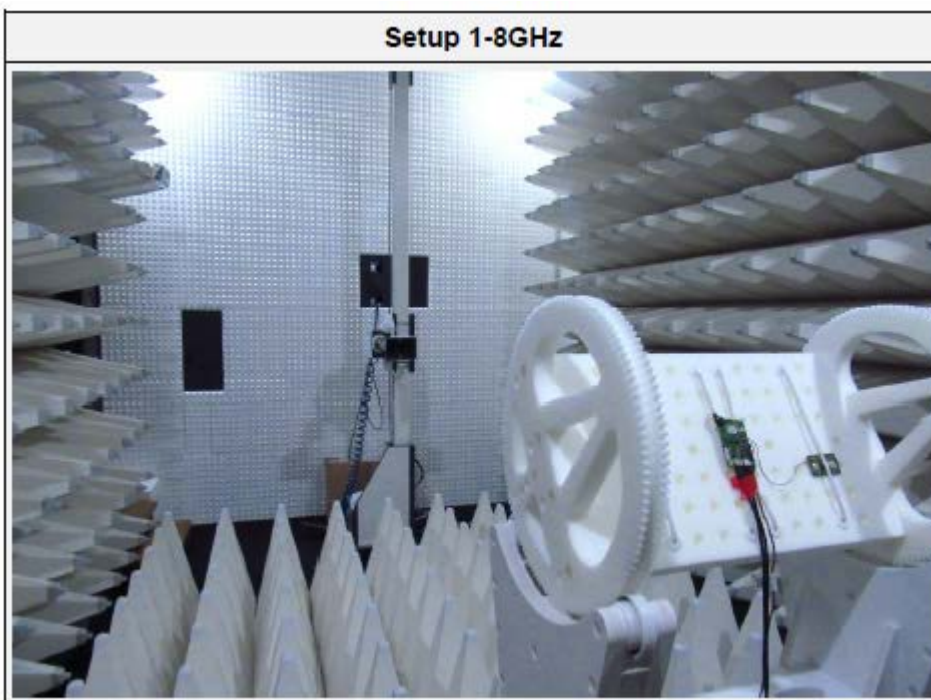

10-Test setup photos

FCC ID: RFD-BTWCO
IC: 3177A-BTWCO
Model: TIWI

Setup 30-200MHz

Comment: EUT at 0.8m height, Fiber cable at 1.2m

Setup 0.2-1GHz

10-Test setup photos

FCC ID: RFD-BTWCO
IC: 3177A-BTWCO
Model: TIWI

10-Test setup photos

FCC ID: RFD-BTWCO
IC: 3177A-BTWCO
Model: TIWI

10-Test setup photos

FCC ID: RFD-BTWCO
IC: 3177A-BTWCO
Model: TIWI

Setup 30-200MHz

Comment: EUT at 0.8m height, Fiber cable at 1.2m

Setup 0.2-1GHz