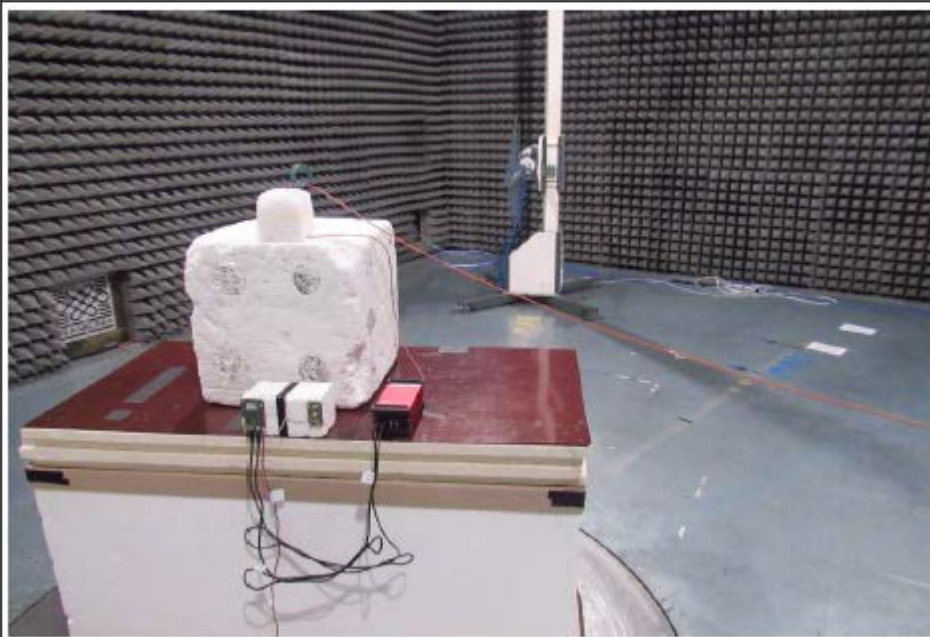

10-Test setup photos

FCC ID: RFD-BTWCO
IC: 3177A-BTWCO
Model: TIWI

Setup 30-200MHz

Comment: EUT at 0.8m height, Fiber cable at 1.2m

Setup 0.2-1GHz

10-Test setup photos

FCC ID: RFD-BTWCO
IC: 3177A-BTWCO
Model: TIWI

10-Test setup photos

FCC ID: RFD-BTWCO
IC: 3177A-BTWCO
Model: TIWI

10-Test setup photos

FCC ID: RFD-BTWCO
IC: 3177A-BTWCO
Model: TIWI

Setup 30-200MHz

Comment: EUT at 0.8m height, Fiber cable at 1.2m

Setup 0.2-1GHz

10-Test setup photos

FCC ID: RFD-BTWCO
IC: 3177A-BTWCO
Model: TIWI