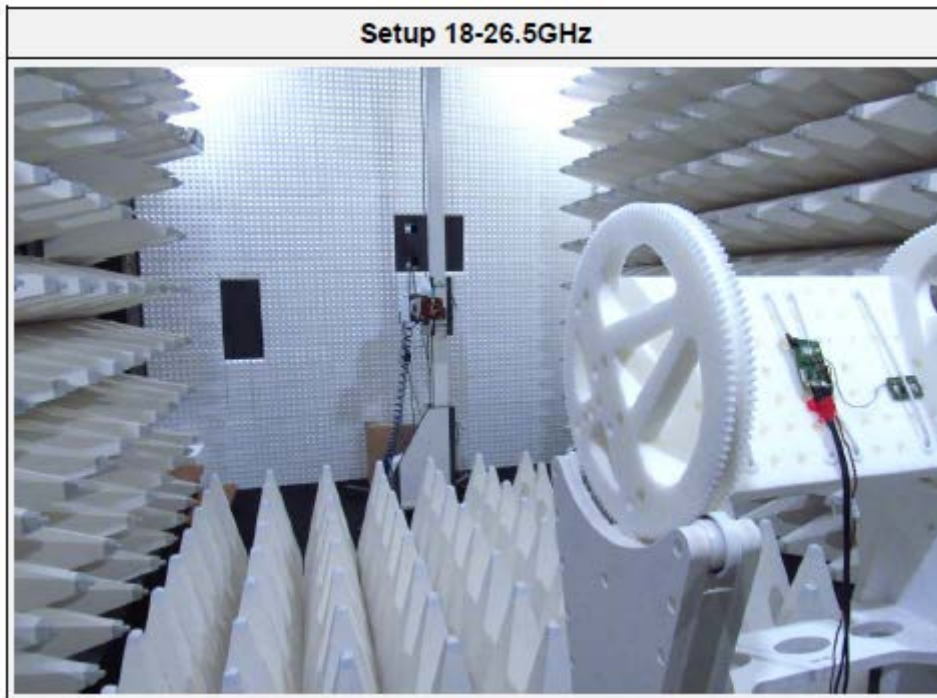

10-Test setup photos

FCC ID: RFD-BTWCO
IC: 3177A-BTWCO
Model: TIWI

Setup 30-200MHz

Comment: EUT at 0.8m height, Fiber cable at 1.2m

Setup 0.2-1GHz

10-Test setup photos

FCC ID: RFD-BTWCO
IC: 3177A-BTWCO
Model: TIWI

10-Test setup photos

FCC ID: RFD-BTWCO
IC: 3177A-BTWCO
Model: TIWI

10-Test setup photos

FCC ID: RFD-BTWCO
IC: 3177A-BTWCO
Model: TIWI

Setup 30-200MHz

Comment: EUT at 0.8m height, Fiber cable at 1.2m

Setup 0.2-1GHz