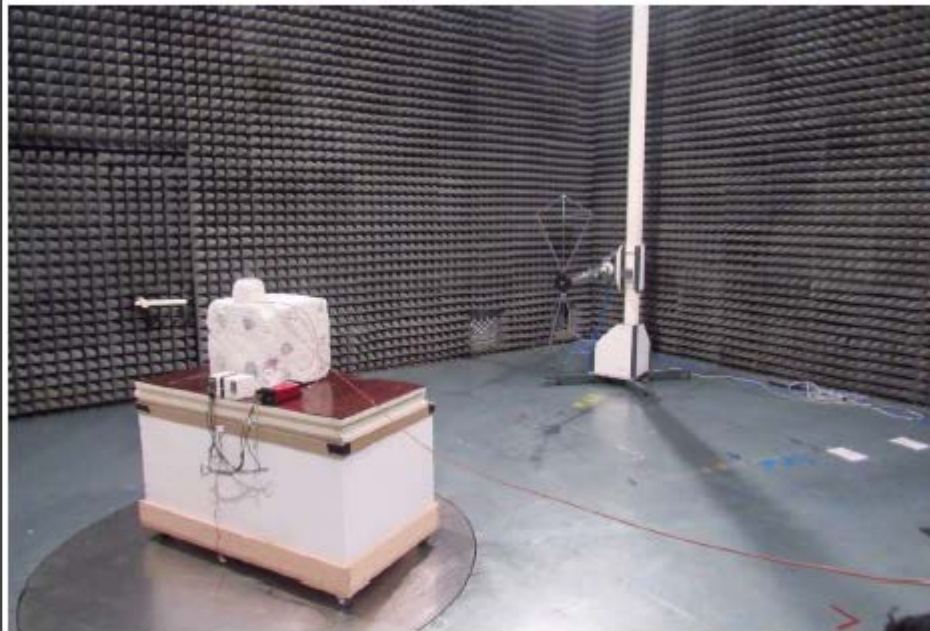

10-Test setup photos

FCC ID: RFD-BTWCO
IC: 3177A-BTWCO
Model: TIWI

Setup 30-200MHz

Comment: EUT at 0.8m height, Fiber cable at 1.2m

Setup 0.2-1GHz

10-Test setup photos

FCC ID: RFD-BTWCO
IC: 3177A-BTWCO
Model: TIWI

10-Test setup photos

FCC ID: RFD-BTWCO
IC: 3177A-BTWCO
Model: TIWI

10-Test setup photos

FCC ID: RFD-BTWCO
IC: 3177A-BTWCO
Model: TIWI

Setup 30-200MHz

Comment: EUT at 0.8m height, Fiber cable at 1.2m

Setup 0.2-1GHz