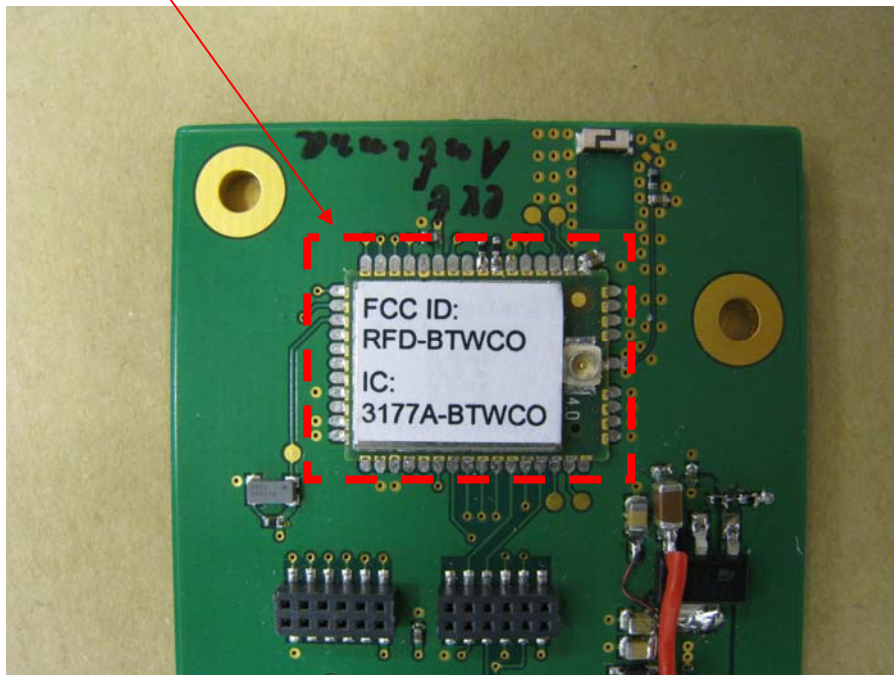

External Photos

Model No.: TiWi-BLE
FCC ID: RFD-BTWCO
IC: 3177A-BTWCO

TiWi-BLE module mounted on evaluation board

Module

External Photos

Model No.: TiWi-BLE
FCC ID: RFD-BTWCO
IC: 3177A-BTWCO

TiWi-BLE module mounted on evaluation board, power supply and antenna

Antenna

Module