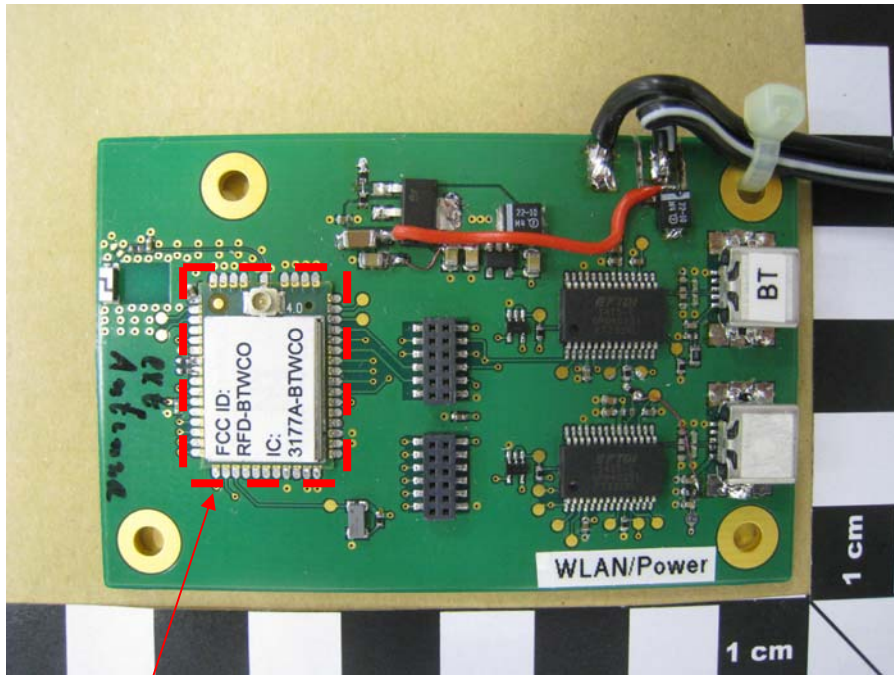

External Photos

Model No.: TiWi-BLE
FCC ID: RFD-BTWCO
IC: 3177A-BTWCO

TiWi-BLE module mounted on evaluation board

Module

External Photos

Model No.: TiWi-BLE
FCC ID: RFD-BTWCO
IC: 3177A-BTWCO

TiWi-BLE module mounted on evaluation board, power supply and antenna

Antenna

Module