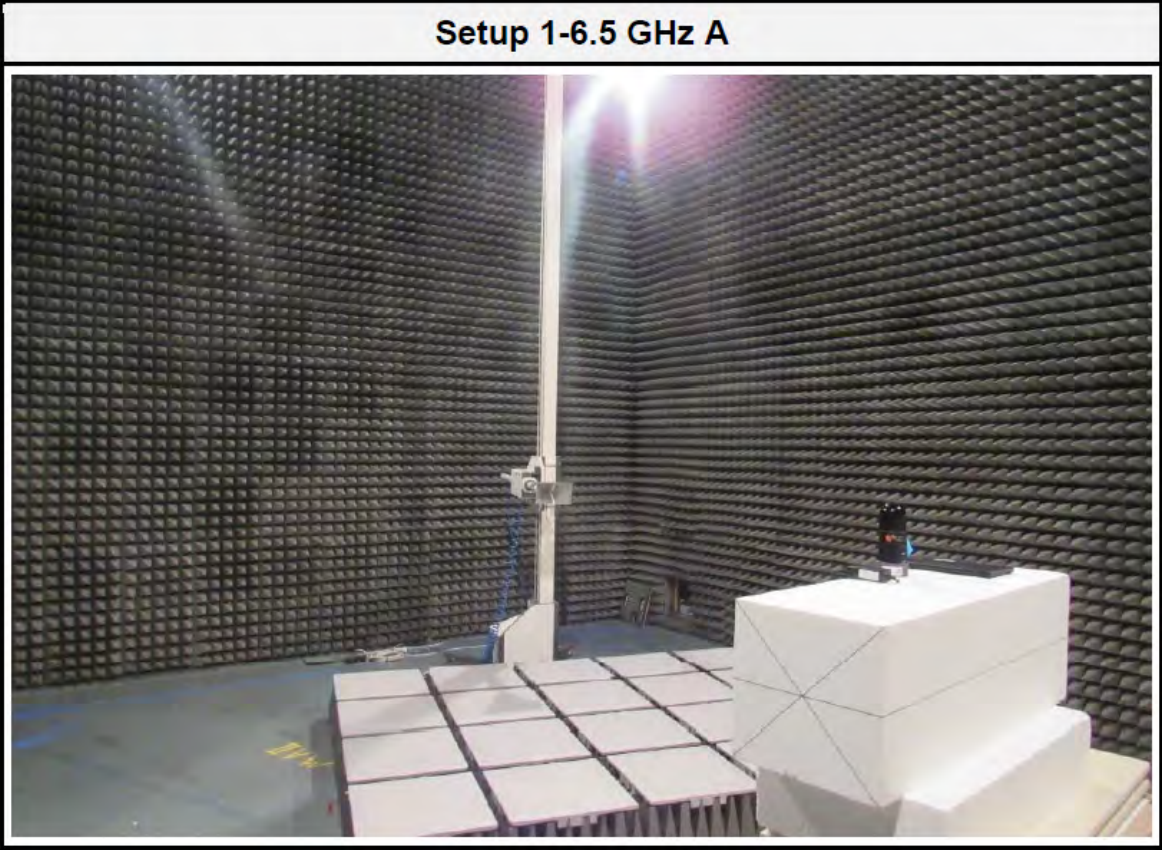

### Setup 1-6.5 GHz

FCC ID: RFD-BLKARC  
IC: 3177A-BLKARC  
HVIN: BLK ARC

G0M-2105-9817-TFC407WF-V01

G0M-2108-9972

**Setup 6.5-18 GHz**

**Setup 18-26 GHz**

**Setup 26.5-40 GHz A**

**Setup 26.5-40 GHz B**