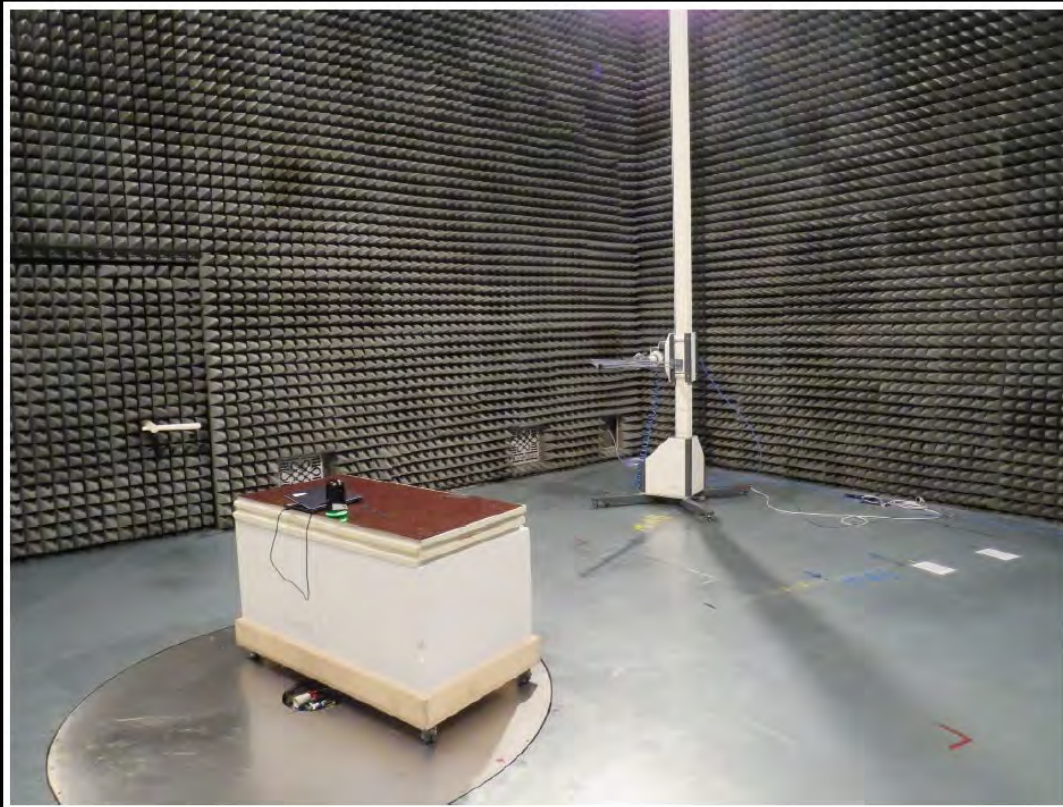

FCC ID: RFD-BLK360G2
IC: 3177A-BLK360G2
HVIN: BLK360 G2
GOM-2108-9972-TFCCOLOC-V02

Setup 30 - 200 MHz

Setup 200 - 1000MHz

Setup 18-26 GHz

Setup 26 - 40 GHz

FCC ID: RFD-BLK360G2
IC: 3177A-BLK360G2
HVIN: BLK360 G2