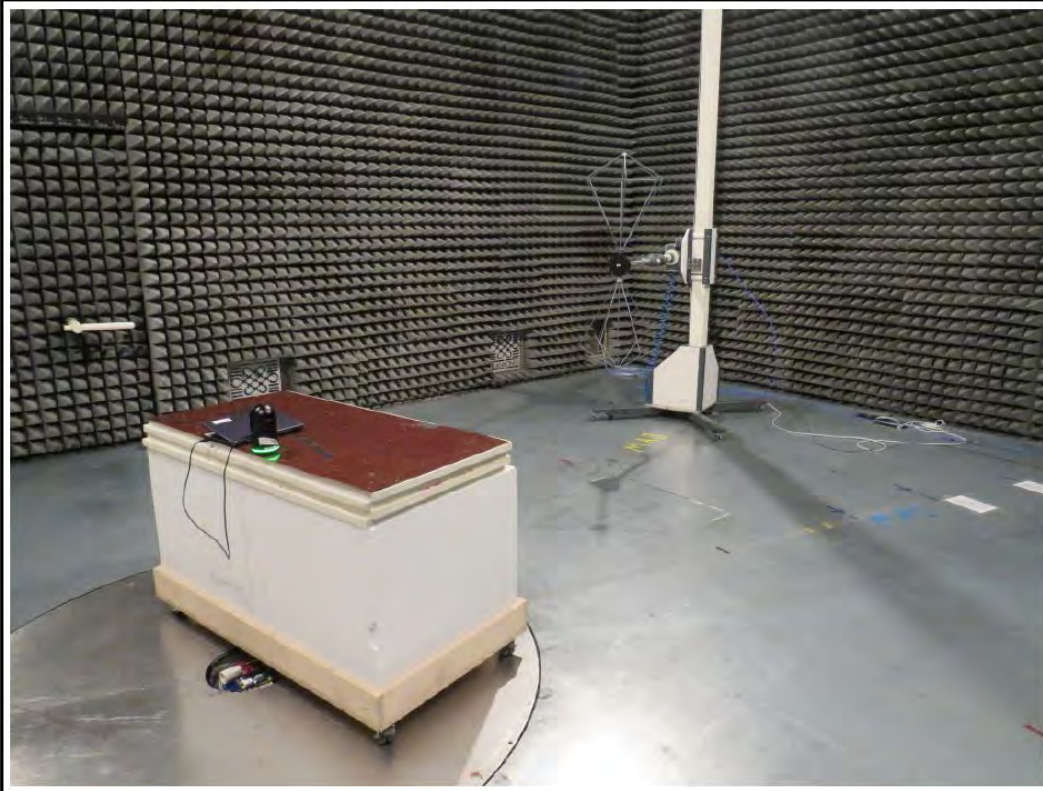

FCC ID: RFD-BLK360G2
IC: 3177A-BLK360G2
HVIN: BLK360 G2
GOM-2108-9972-TFCCOLOC-V02

Setup 30 - 200 MHz

Setup 200 - 1000MHz

Setup 18-26 GHz

Setup 26 - 40 GHz

FCC ID: RFD-BLK360G2
IC: 3177A-BLK360G2
HVIN: BLK360 G2