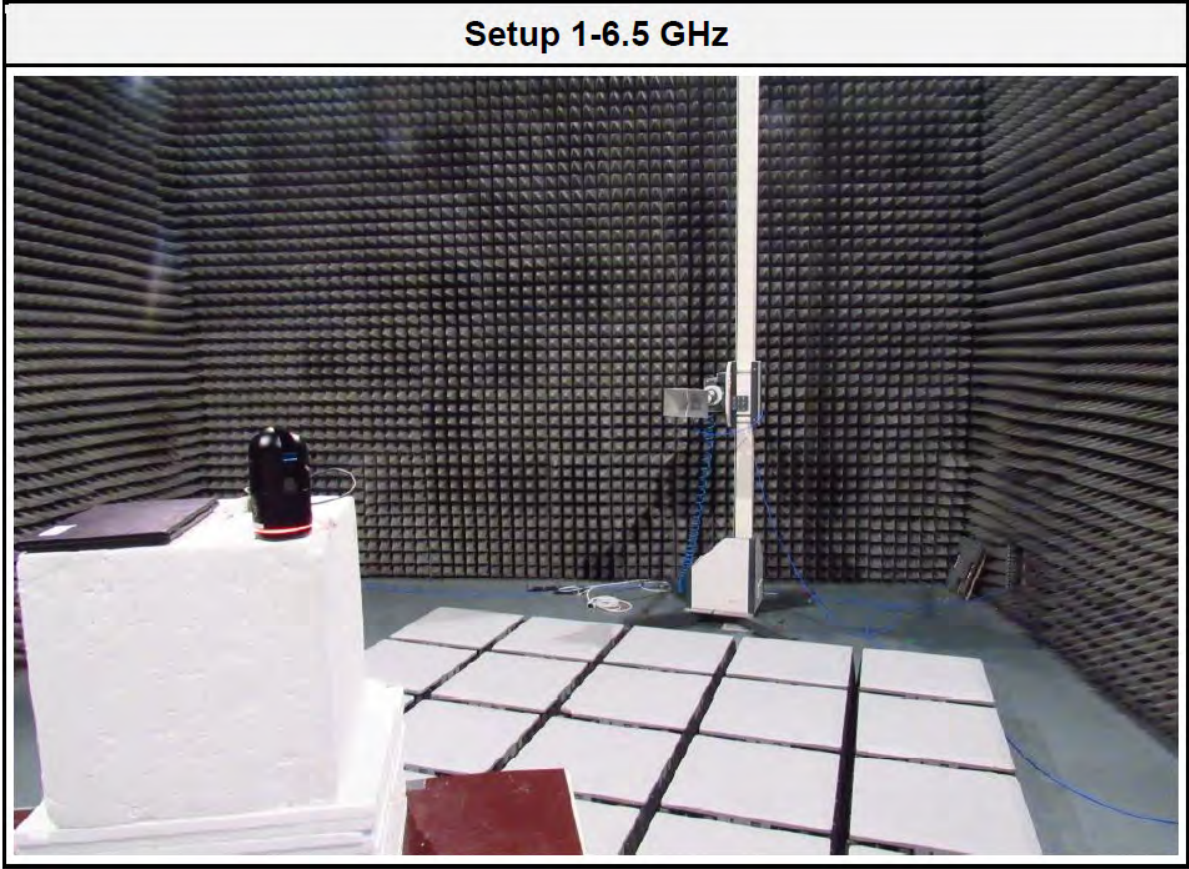

FCC ID: RFD-BLK360G2
IC: 3177A-BLK360G2
HVIN: BLK360 G2
GOM-2108-9972-TFCCOLOC-V02

Setup 30 - 200 MHz

Setup 200 - 1000MHz

Setup 18-26 GHz

Setup 26 - 40 GHz

FCC ID: RFD-BLK360G2
IC: 3177A-BLK360G2
HVIN: BLK360 G2