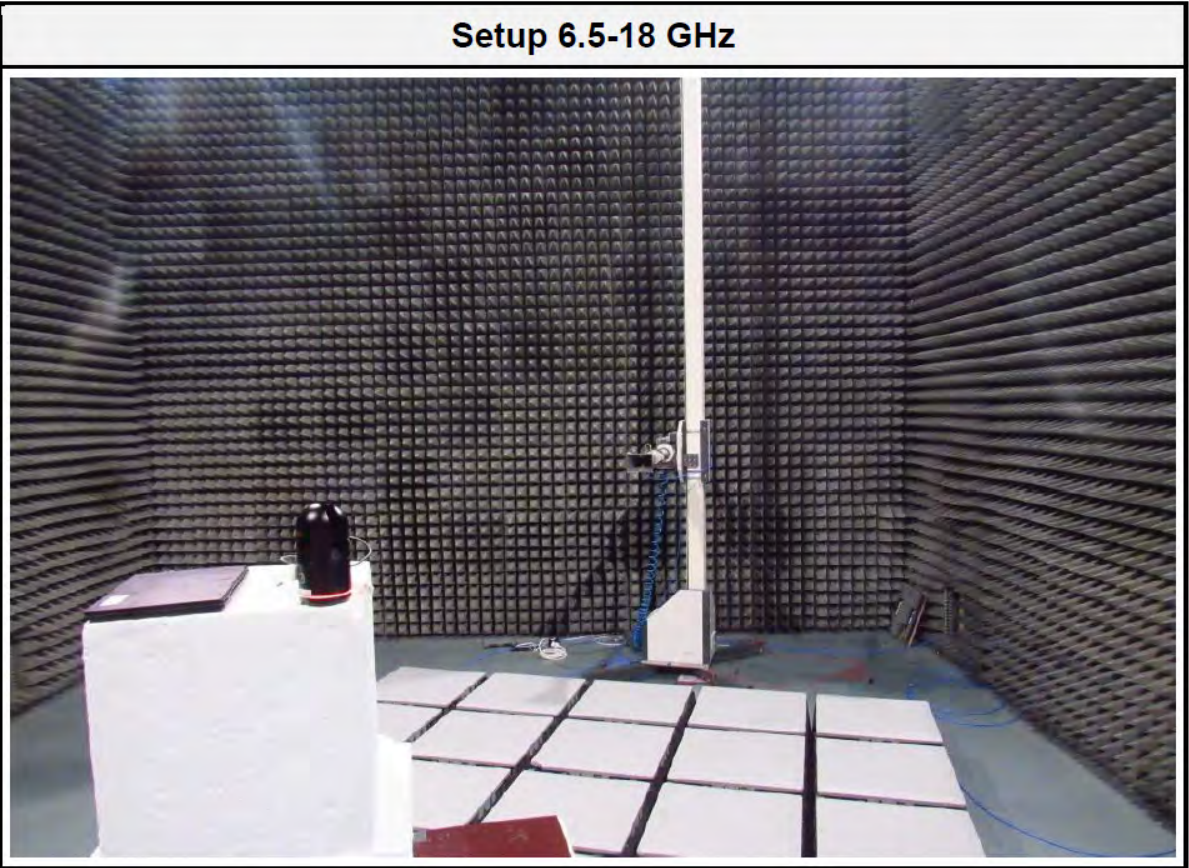

FCC ID: RFD-BLK360G2
IC: 3177A-BLK360G2
HVIN: BLK360 G2
GOM-2108-9972-TFCCOLOC-V02

Setup 30 - 200 MHz

Setup 200 - 1000MHz

Setup 18-26 GHz

Setup 26 - 40 GHz

FCC ID: RFD-BLK360G2
IC: 3177A-BLK360G2
HVIN: BLK360 G2

G0M-2108-9972-EF0115B-V01

FCC ID: RFD-BLK360G2
IC: 3177A-BLK360G2
HVIN: BLK360 G2