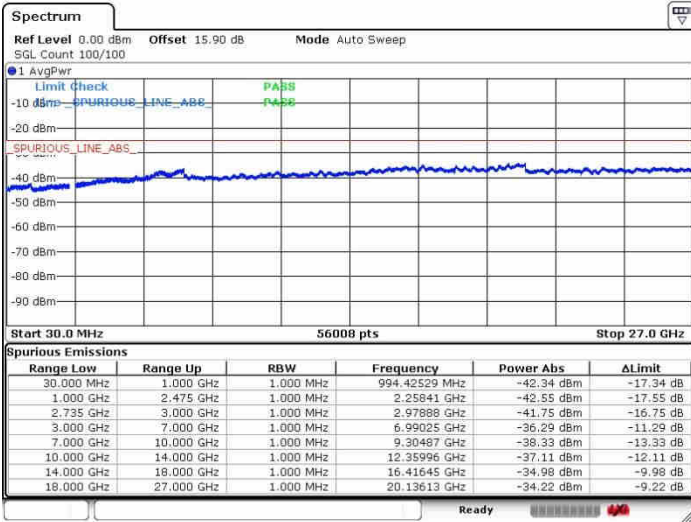

Date: 26.SEP.2017 09:59:57

Lowest Channel / FullIRB

N/A

Date: 26.SEP.2017 09:42:36

LTE Band 41 / 20MHz+20MHz

16QAM

Middle Channel / 1RB0 and 1RB99

Middle Channel / 1RB99 and 1RB0

Date: 28.SEP.2017 09:54:16

Date: 28.SEP.2017 10:06:32

Middle Channel / FullIRB

N/A

Date: 28.SEP.2017 09:45:16

LTE Band 41 / 20MHz+20MHz

16QAM

Highest Channel / 1RB0 and 1RB99

Highest Channel / 1RB99 and 1RB0

Date: 26.SEP.2017 09:51:53

Date: 26.SEP.2017 10:10:44

Highest Channel / FullIRB

N/A

Date: 26.SEP.2017 09:48:15

LTE Band 41 / 5MHz+20MHz

64QAM

Lowest Channel / 1RB0 and 1RB99

Lowest Channel / 1RB24 and 1RB0

Date: 28.SEP.2017 10:29:33

Date: 28.SEP.2017 10:35:43

Lowest Channel / FullIRB

N/A

Date: 28.SEP.2017 10:15:45

LTE Band 41 / 5MHz+20MHz