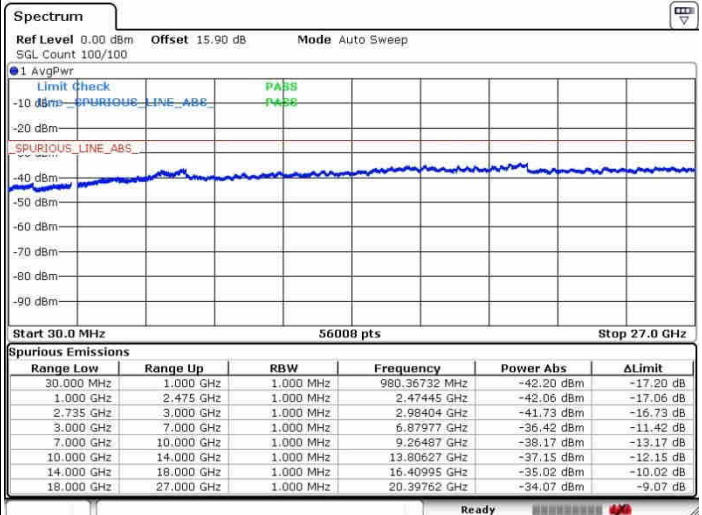

LTE Band 41 / 5MHz+20MHz

64QAM

Highest Channel / 1RB0 and 1RB99

Highest Channel / 1RB24 and 1RB0

Date: 28.SEP.2017 10:24:40

Date: 28.SEP.2017 10:41:39

Highest Channel / FullIRB

N/A

Date: 28.SEP.2017 10:21:25

LTE Band 41 / 10MHz+20MHz

64QAM

Lowest Channel / 1RB0 and 1RB99

Lowest Channel / 1RB49 and 1RB0

Date: 26.SEP.2017 10:52:47

Date: 26.SEP.2017 11:23:03

Lowest Channel / FullIRB