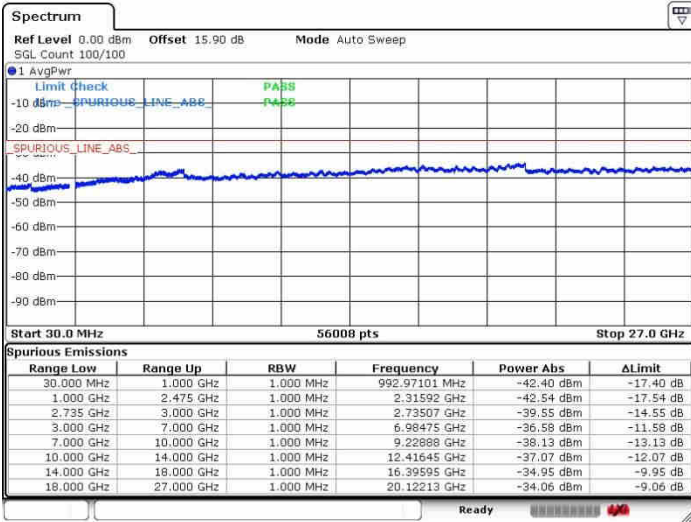

LTE Band 41 / 20MHz+15MHz

16QAM

Lowest Channel / 1RB0 and 1RB74

Lowest Channel / 1RB99 and 1RB0

Date: 26.SEP.2017 15:37:13

Date: 26.SEP.2017 15:39:42

Lowest Channel / FullIRB

N/A

Date: 26.SEP.2017 15:23:58

LTE Band 41 / 20MHz+15MHz

16QAM

Middle Channel / 1RB0 and 1RB74

Middle Channel / 1RB99 and 1RB0

Date: 28.SEP.2017 15:34:48

Date: 28.SEP.2017 15:43:17

Middle Channel / FullIRB

N/A

Date: 28.SEP.2017 15:26:04

LTE Band 41 / 20MHz+15MHz

16QAM

Highest Channel / 1RB0 and 1RB74

Highest Channel / 1RB99 and 1RB0

Date: 28.SEP.2017 15:31:50

Date: 28.SEP.2017 15:46:38

Highest Channel / FullIRB

N/A

Date: 28.SEP.2017 15:29:01

LTE Band 41 / 20MHz+20MHz

16QAM

Lowest Channel / 1RB0 and 1RB99

Lowest Channel / 1RB99 and 1RB0

Date: 26.SEP.2017 09:57:40