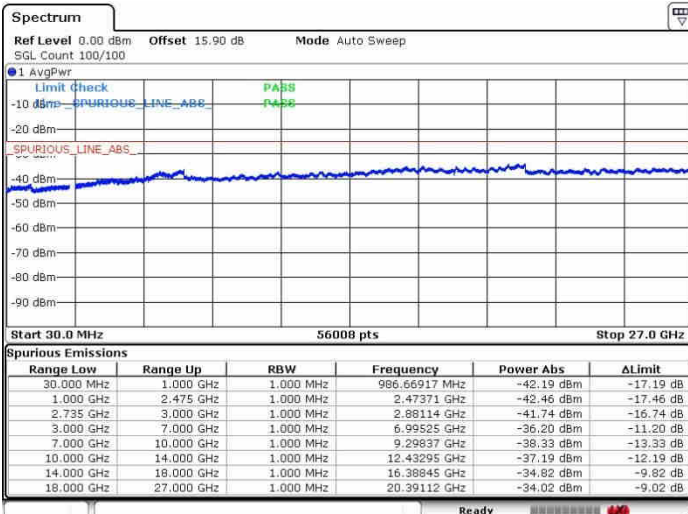

Middle Channel / FullIRB

Date: 26.SEP.2017 11:11:32

N/A

LTE Band 41 / 10MHz+20MHz

64QAM

Highest Channel / 1RB0 and 1RB99

Highest Channel / 1RB49 and 1RB0

Date: 28.SEP.2017 10:59:49

Date: 28.SEP.2017 11:18:52

Highest Channel / FullIRB

N/A

Date: 28.SEP.2017 11:16:34

LTE Band 41 / 15MHz+15MHz

64QAM

Lowest Channel / 1RB0 and 1RB74

Lowest Channel / 1RB74 and 1RB0

Date: 26.SEP.2017 11:54:24

Date: 26.SEP.2017 13:33:42

Lowest Channel / FullIRB

N/A

Date: 26.SEP.2017 11:27:12

LTE Band 41 / 15MHz+15MHz

64QAM

Middle Channel / 1RB0 and 1RB74