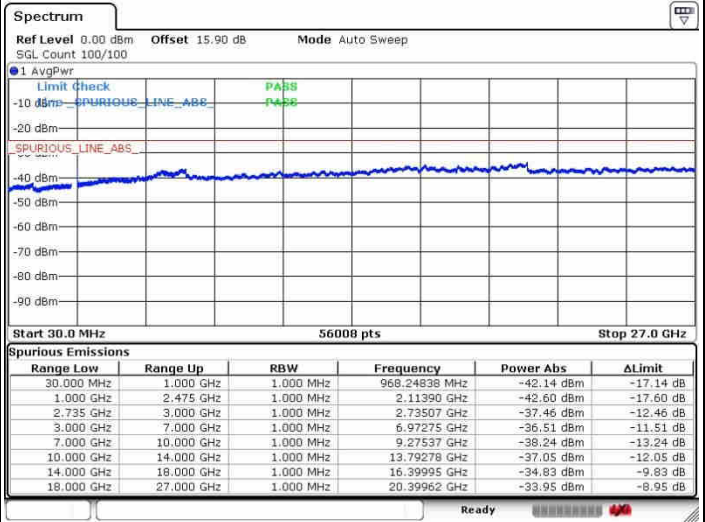

Date: 26.SEP.2017 15:23:58

LTE Band 41 / 20MHz+15MHz

16QAM

Middle Channel / 1RB0 and 1RB74

Middle Channel / 1RB99 and 1RB0

Date: 28.SEP.2017 15:34:48

Date: 28.SEP.2017 15:43:17

Middle Channel / FullIRB

N/A

Date: 28.SEP.2017 15:26:04

LTE Band 41 / 20MHz+15MHz

16QAM

Highest Channel / 1RB0 and 1RB74

Highest Channel / 1RB99 and 1RB0

Date: 28.SEP.2017 15:31:50

Date: 28.SEP.2017 15:46:38

Highest Channel / FullIRB

N/A

Date: 28.SEP.2017 15:29:01

LTE Band 41 / 20MHz+20MHz

16QAM

Lowest Channel / 1RB0 and 1RB99

Lowest Channel / 1RB99 and 1RB0

Date: 26.SEP.2017 09:57:40