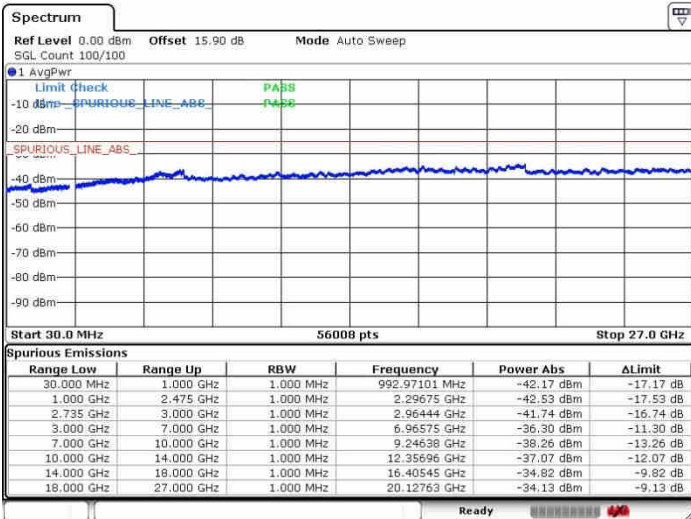

Highest Channel / 1RB0 and 1RB74

Highest Channel / 1RB74 and 1RB0

Date: 26.SEP.2017 11:49:09

Date: 26.SEP.2017 13:38:24

Highest Channel / FullIRB

N/A

Date: 26.SEP.2017 11:46:25

LTE Band 41 / 15MHz+20MHz

64QAM

Lowest Channel / 1RB0 and 1RB99

Lowest Channel / 1RB74 and 1RB0

Date: 26.SEP.2017 13:53:02

Date: 26.SEP.2017 13:58:01

Lowest Channel / FullIRB

N/A

Date: 26.SEP.2017 13:40:26

LTE Band 41 / 15MHz+20MHz

64QAM

Middle Channel / 1RB0 and 1RB99

Middle Channel / 1RB74 and 1RB0

Date: 28.SEP.2017 13:49:48

Date: 28.SEP.2017 14:00:05

Middle Channel / FullIRB

N/A

Date: 28.SEP.2017 13:42:38

LTE Band 41 / 15MHz+20MHz

64QAM

Highest Channel / 1RB0 and 1RB99

Highest Channel / 1RB74 and 1RB0

Date: 26.SEP.2017 13:47:27

Date: 26.SEP.2017 14:02:02

Highest Channel / FullRB