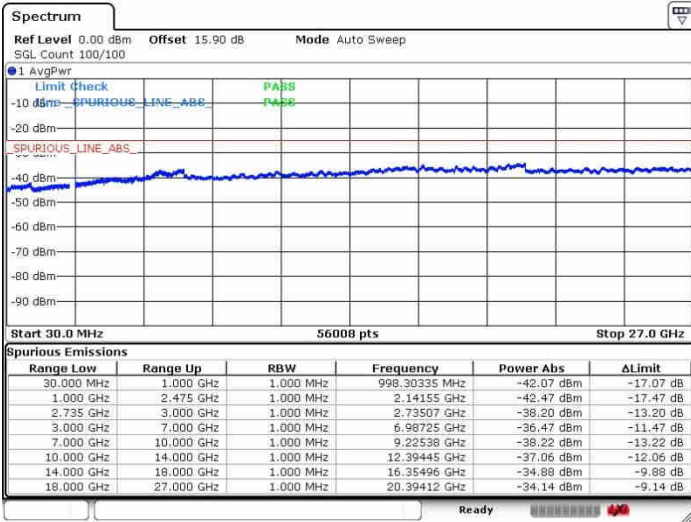

LTE Band 41 / 20MHz+10MHz

16QAM

Highest Channel / 1RB0 and 1RB49

Highest Channel / 1RB99 and 1RB0

Date: 26.SEP.2017 15:02:40

Date: 26.SEP.2017 15:19:38