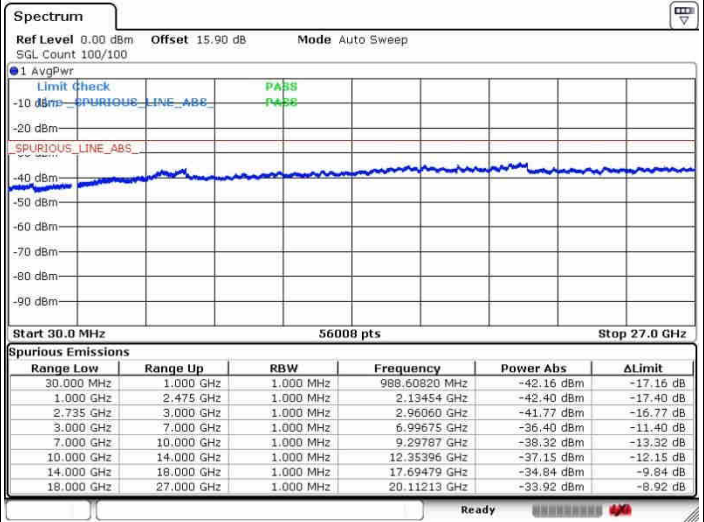

Date: 28.SEP.2017 09:54:16

Date: 28.SEP.2017 10:06:32

Middle Channel / FullIRB

N/A

Date: 28.SEP.2017 09:45:16

LTE Band 41 / 20MHz+20MHz

16QAM

Highest Channel / 1RB0 and 1RB99

Highest Channel / 1RB99 and 1RB0

Date: 26.SEP.2017 09:51:53

Date: 26.SEP.2017 10:10:44

Highest Channel / FullIRB

N/A

Date: 26.SEP.2017 09:48:15

LTE Band 41 / 5MHz+20MHz

64QAM

Lowest Channel / 1RB0 and 1RB99

Lowest Channel / 1RB24 and 1RB0

Date: 28.SEP.2017 10:29:33

Date: 28.SEP.2017 10:35:43

Lowest Channel / FullIRB

N/A

Date: 28.SEP.2017 10:15:45

LTE Band 41 / 5MHz+20MHz