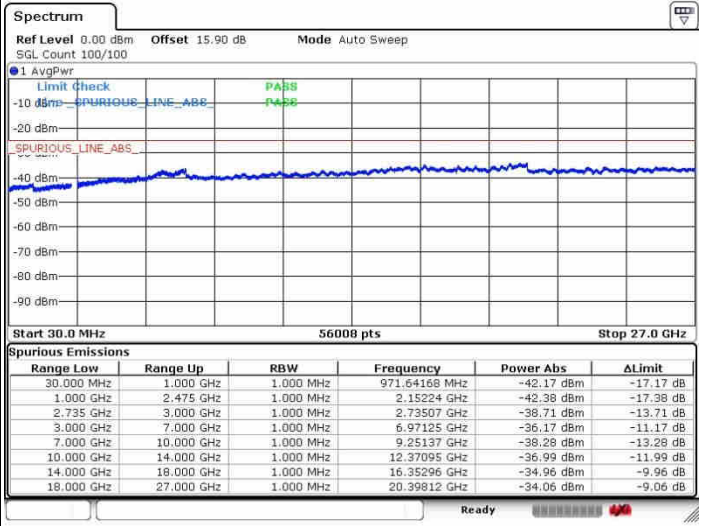

Date: 28.SEP.2017 13:41:52

LTE Band 41 / 15MHz+20MHz

16QAM

Highest Channel / 1RB0 and 1RB99

Highest Channel / 1RB74 and 1RB0

Date: 28.SEP.2017 13:46:20

Date: 28.SEP.2017 14:01:23

Highest Channel / FullIRB

N/A

Date: 28.SEP.2017 13:43:57

LTE Band 41 / 20MHz+5MHz

16QAM

Lowest Channel / 1RB0 and 1RB24

Lowest Channel / 1RB99 and 1RB0

Date: 26.SEP.2017 14:43:59

Date: 26.SEP.2017 14:48:05

Lowest Channel / FullIRB

N/A

Date: 26.SEP.2017 14:22:18

LTE Band 41 / 20MHz+5MHz

16QAM

Middle Channel / 1RB0 and 1RB24

Middle Channel / 1RB99 and 1RB0

Date: 28.SEP.2017 14:40:12

Date: 28.SEP.2017 14:50:24

Middle Channel / FullIRB

N/A

Date: 28.SEP.2017 14:28:10

LTE Band 41 / 20MHz+5MHz

16QAM

Highest Channel / 1RB0 and 1RB24

Highest Channel / 1RB99 and 1RB0