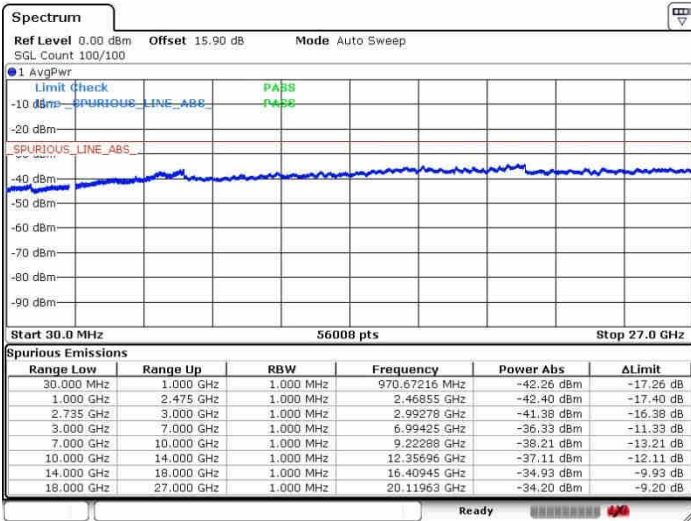

N/A

Date: 28.SEP.2017 15:26:04

LTE Band 41 / 20MHz+15MHz

16QAM

Highest Channel / 1RB0 and 1RB74

Highest Channel / 1RB99 and 1RB0

Date: 28.SEP.2017 15:31:50

Date: 28.SEP.2017 15:46:38

Highest Channel / FullIRB

N/A

Date: 28.SEP.2017 15:29:01

LTE Band 41 / 20MHz+20MHz

16QAM

Lowest Channel / 1RB0 and 1RB99

Lowest Channel / 1RB99 and 1RB0

Date: 26.SEP.2017 09:57:40

Date: 26.SEP.2017 09:59:57

Lowest Channel / FullIRB

N/A

Date: 26.SEP.2017 09:42:36

LTE Band 41 / 20MHz+20MHz

16QAM

Middle Channel / 1RB0 and 1RB99

Middle Channel / 1RB99 and 1RB0

Date: 28.SEP.2017 09:54:16

Date: 28.SEP.2017 10:06:32

Middle Channel / FullIRB

N/A

Date: 28.SEP.2017 09:45:16

LTE Band 41 / 20MHz+20MHz

16QAM

Highest Channel / 1RB0 and 1RB99