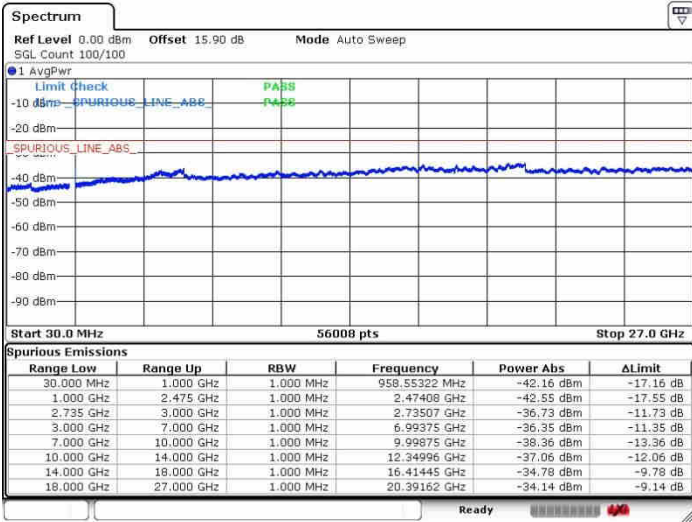

Date: 26.SEP.2017 14:33:31

Date: 26.SEP.2017 14:52:46

Highest Channel / FullRB

N/A

Date: 26.SEP.2017 14:31:26

LTE Band 41 / 20MHz+10MHz

16QAM

Lowest Channel / 1RB0 and 1RB49

Lowest Channel / 1RB99 and 1RB0

Date: 28.SEP.2017 15:09:03

Date: 28.SEP.2017 15:11:24

Lowest Channel / FullIRB

N/A

Date: 28.SEP.2017 14:55:07

LTE Band 41 / 20MHz+10MHz

16QAM

Middle Channel / 1RB0 and 1RB49

Middle Channel / 1RB99 and 1RB0

Date: 26.SEP.2017 15:05:28

Date: 26.SEP.2017 15:13:49

Middle Channel / FullIRB

N/A

Date: 26.SEP.2017 14:57:17

LTE Band 41 / 20MHz+10MHz