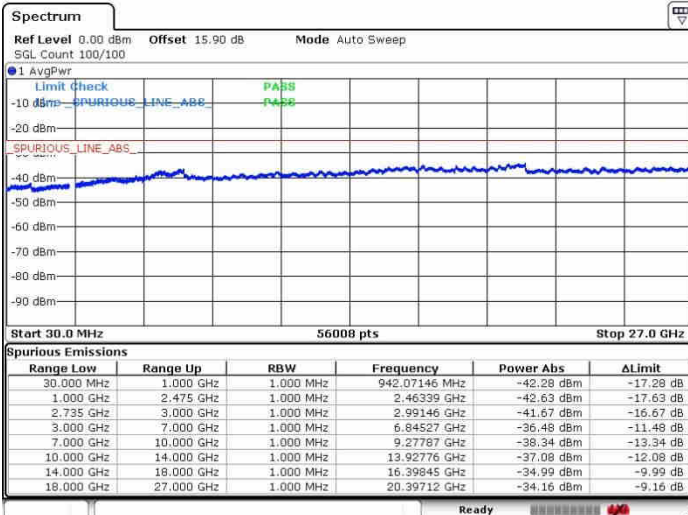

Highest Channel / FullIRB

N/A

Date: 28.SEP.2017 15:29:01

LTE Band 41 / 20MHz+20MHz

16QAM

Lowest Channel / 1RB0 and 1RB99

Lowest Channel / 1RB99 and 1RB0

Date: 26.SEP.2017 09:57:40

Date: 26.SEP.2017 09:59:57

Lowest Channel / FullIRB

N/A

Date: 26.SEP.2017 09:42:36

LTE Band 41 / 20MHz+20MHz

16QAM

Middle Channel / 1RB0 and 1RB99

Middle Channel / 1RB99 and 1RB0

Date: 28.SEP.2017 09:54:16

Date: 28.SEP.2017 10:06:32

Middle Channel / FullIRB

N/A

Date: 28.SEP.2017 09:45:16

LTE Band 41 / 20MHz+20MHz

16QAM

Highest Channel / 1RB0 and 1RB99

Highest Channel / 1RB99 and 1RB0

Date: 26.SEP.2017 09:51:53

Date: 26.SEP.2017 10:10:44

Highest Channel / FullIRB

N/A

Date: 26.SEP.2017 09:48:15

LTE Band 41 / 5MHz+20MHz

64QAM