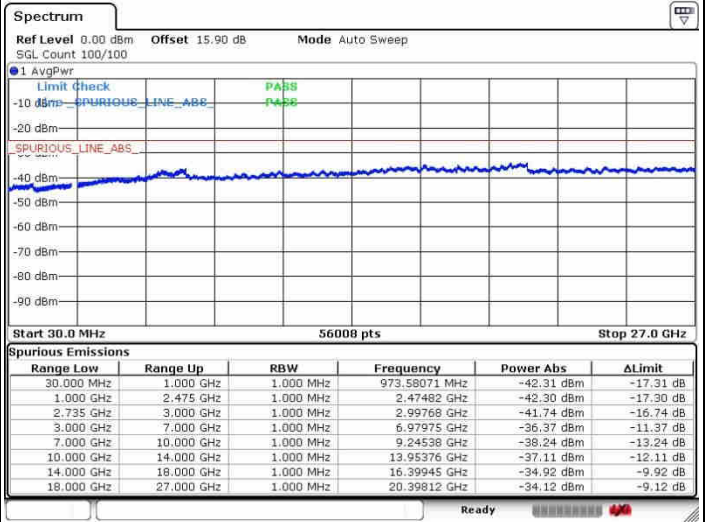

LTE Band 41 / 15MHz+20MHz

16QAM

Middle Channel / 1RB0 and 1RB99

Middle Channel / 1RB74 and 1RB0

Date: 28.SEP.2017 13:48:53

Date: 28.SEP.2017 13:59:21

Middle Channel / FullIRB

N/A

Date: 28.SEP.2017 13:41:52

LTE Band 41 / 15MHz+20MHz

16QAM

Highest Channel / 1RB0 and 1RB99

Highest Channel / 1RB74 and 1RB0

Date: 28.SEP.2017 13:46:20

Date: 28.SEP.2017 14:01:23

Highest Channel / FullIRB