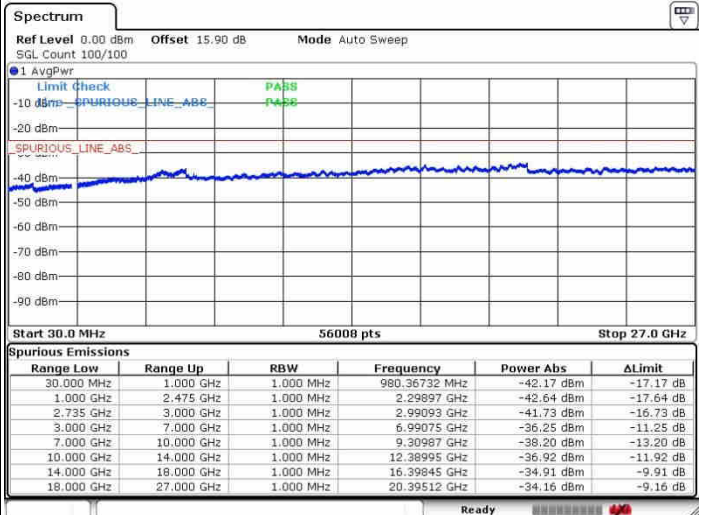

Highest Channel / FullIRB

N/A

Date: 28.SEP.2017 15:29:01

LTE Band 41 / 20MHz+20MHz

16QAM

Lowest Channel / 1RB0 and 1RB99

Lowest Channel / 1RB99 and 1RB0

Date: 26.SEP.2017 09:57:40

Date: 26.SEP.2017 09:59:57

Lowest Channel / FullIRB

N/A

Date: 26.SEP.2017 09:42:36

LTE Band 41 / 20MHz+20MHz

16QAM

Middle Channel / 1RB0 and 1RB99

Middle Channel / 1RB99 and 1RB0

Date: 28.SEP.2017 09:54:16

Date: 28.SEP.2017 10:06:32

Middle Channel / FullIRB

N/A

Date: 28.SEP.2017 09:45:16

LTE Band 41 / 20MHz+20MHz

16QAM

Highest Channel / 1RB0 and 1RB99

Highest Channel / 1RB99 and 1RB0

Date: 26.SEP.2017 09:51:53

Date: 26.SEP.2017 10:10:44

Highest Channel / FullIRB

N/A

Date: 26.SEP.2017 09:48:15

LTE Band 41 / 5MHz+20MHz

64QAM