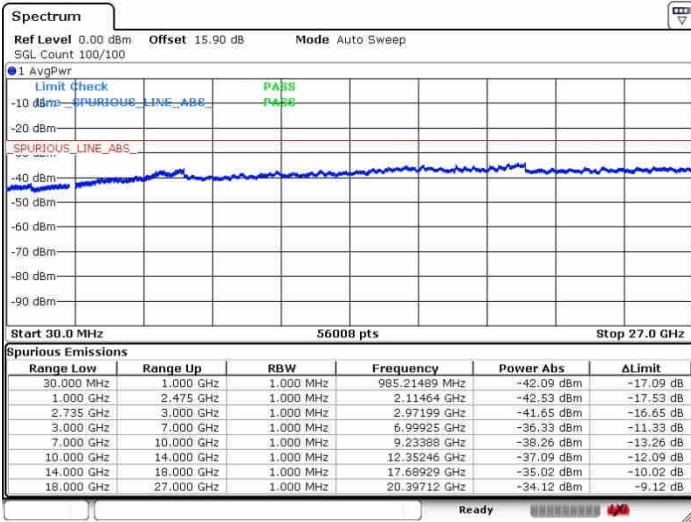

N/A

Date: 28.SEP.2017 15:26:04

LTE Band 41 / 20MHz+15MHz

16QAM

Highest Channel / 1RB0 and 1RB74

Highest Channel / 1RB99 and 1RB0

Date: 28.SEP.2017 15:31:50

Date: 28.SEP.2017 15:46:38

Highest Channel / FullIRB

N/A

Date: 28.SEP.2017 15:29:01

LTE Band 41 / 20MHz+20MHz

16QAM

Lowest Channel / 1RB0 and 1RB99

Lowest Channel / 1RB99 and 1RB0

Date: 26.SEP.2017 09:57:40

Date: 26.SEP.2017 09:59:57

Lowest Channel / FullIRB

N/A

Date: 26.SEP.2017 09:42:36

LTE Band 41 / 20MHz+20MHz

16QAM

Middle Channel / 1RB0 and 1RB99

Middle Channel / 1RB99 and 1RB0