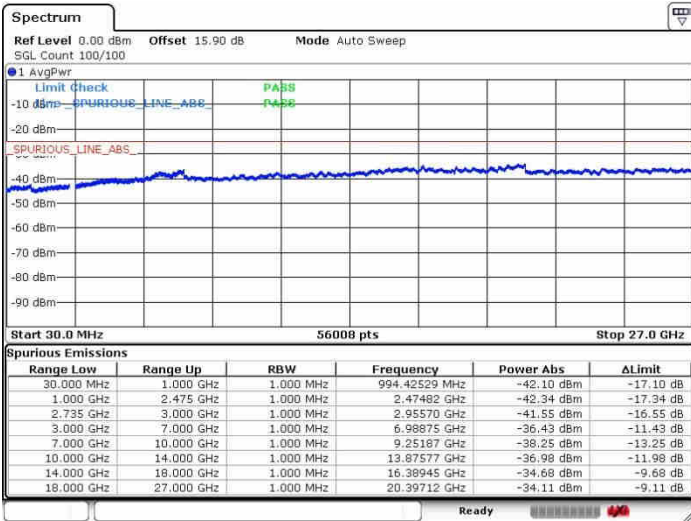

LTE Band 41 / 15MHz+20MHz

16QAM

Middle Channel / 1RB0 and 1RB99

Middle Channel / 1RB74 and 1RB0

Date: 28.SEP.2017 13:48:53

Date: 28.SEP.2017 13:59:21

Middle Channel / FullIRB

N/A

Date: 28.SEP.2017 13:41:52

LTE Band 41 / 15MHz+20MHz

16QAM

Highest Channel / 1RB0 and 1RB99

Highest Channel / 1RB74 and 1RB0

Date: 28.SEP.2017 13:46:20

Date: 28.SEP.2017 14:01:23

Highest Channel / FullIRB