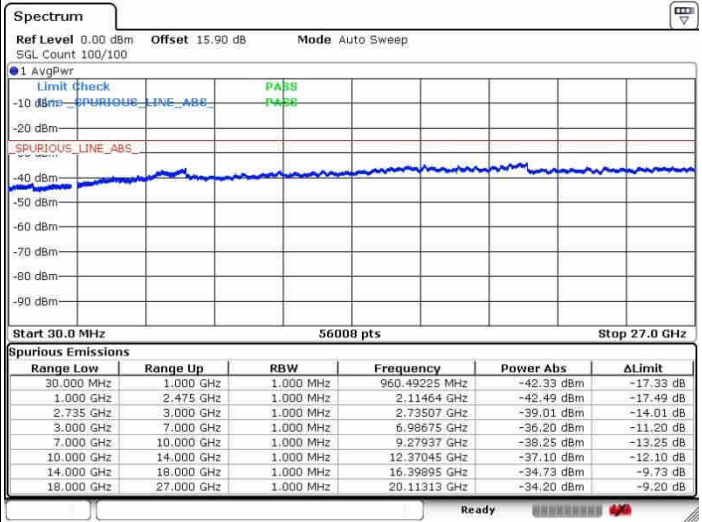

Date: 26.SEP.2017 14:53:38