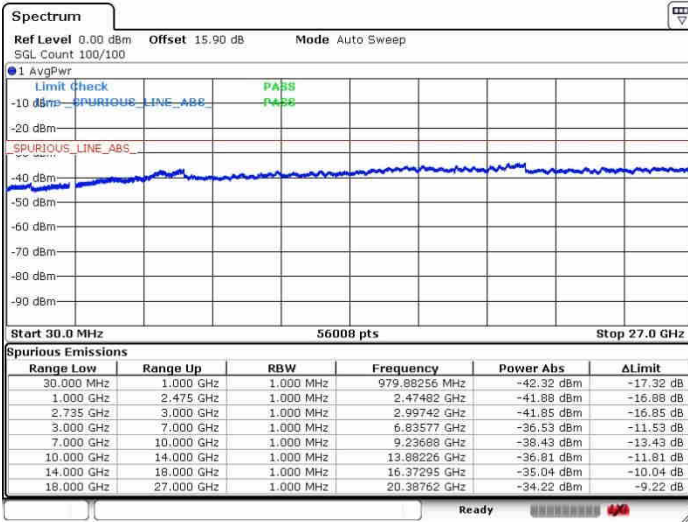

Middle Channel / FullIRB

Date: 26.SEP.2017 11:11:32

N/A

LTE Band 41 / 10MHz+20MHz

64QAM

Highest Channel / 1RB0 and 1RB99

Highest Channel / 1RB49 and 1RB0

Date: 28.SEP.2017 10:59:49

Date: 28.SEP.2017 11:18:52

Highest Channel / FullIRB

N/A

Date: 28.SEP.2017 11:16:34

LTE Band 41 / 15MHz+15MHz

64QAM

Lowest Channel / 1RB0 and 1RB74

Lowest Channel / 1RB74 and 1RB0