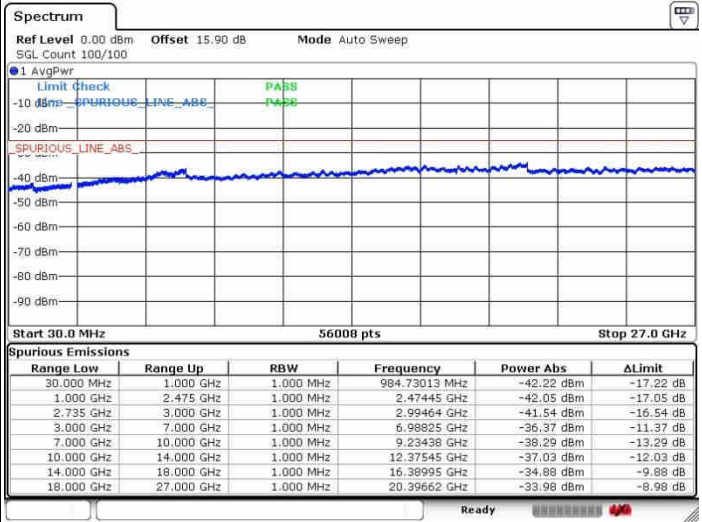

Middle Channel / FullIRB

Date: 26.SEP.2017 11:11:32

N/A

LTE Band 41 / 10MHz+20MHz

64QAM

Highest Channel / 1RB0 and 1RB99

Highest Channel / 1RB49 and 1RB0

Date: 28.SEP.2017 10:59:49

Date: 28.SEP.2017 11:18:52

Highest Channel / FullIRB

N/A

Date: 28.SEP.2017 11:16:34

LTE Band 41 / 15MHz+15MHz

64QAM

Lowest Channel / 1RB0 and 1RB74

Lowest Channel / 1RB74 and 1RB0