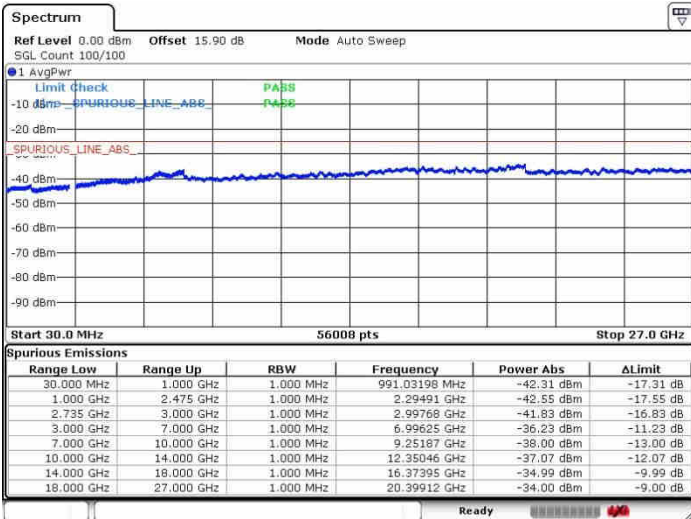

Date: 26.SEP.2017 11:54:24

Date: 26.SEP.2017 13:33:42

Lowest Channel / FullIRB

N/A

Date: 26.SEP.2017 11:27:12

LTE Band 41 / 15MHz+15MHz

64QAM

Middle Channel / 1RB0 and 1RB74

Middle Channel / 1RB74 and 1RB0

Date: 28.SEP.2017 11:52:12

Date: 28.SEP.2017 13:36:17

Middle Channel / FullIRB

N/A

Date: 28.SEP.2017 11:40:08

LTE Band 41 / 15MHz+15MHz

64QAM

Highest Channel / 1RB0 and 1RB74

Highest Channel / 1RB74 and 1RB0

Date: 26.SEP.2017 11:49:09

Date: 26.SEP.2017 13:38:24

Highest Channel / FullIRB

N/A

Date: 26.SEP.2017 11:46:25

LTE Band 41 / 15MHz+20MHz