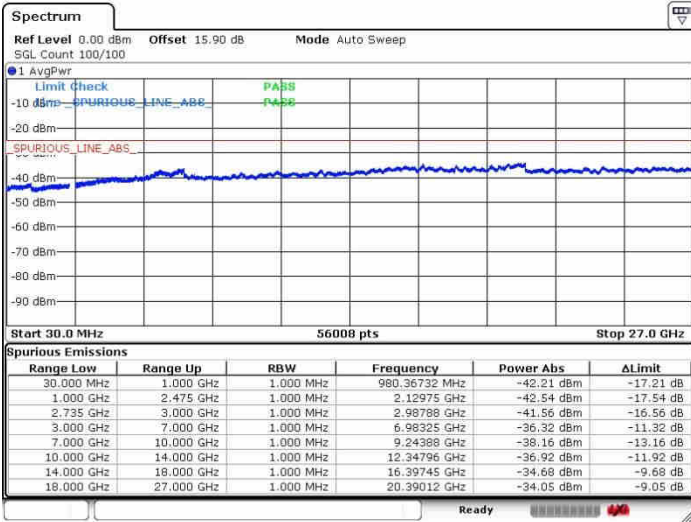

LTE Band 41 / 15MHz+20MHz

16QAM

Middle Channel / 1RB0 and 1RB99

Middle Channel / 1RB74 and 1RB0

Date: 28.SEP.2017 13:48:53

Date: 28.SEP.2017 13:59:21

Middle Channel / FullIRB

N/A

Date: 28.SEP.2017 13:41:52

LTE Band 41 / 15MHz+20MHz

16QAM

Highest Channel / 1RB0 and 1RB99

Highest Channel / 1RB74 and 1RB0

Date: 28.SEP.2017 13:46:20

Date: 28.SEP.2017 14:01:23

Highest Channel / FullIRB