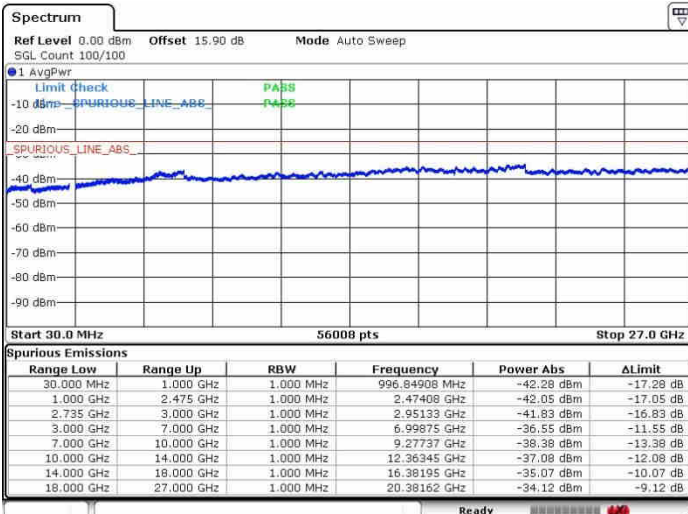

Lowest Channel / FullIRB

N/A

Date: 26.SEP.2017 10:48:07