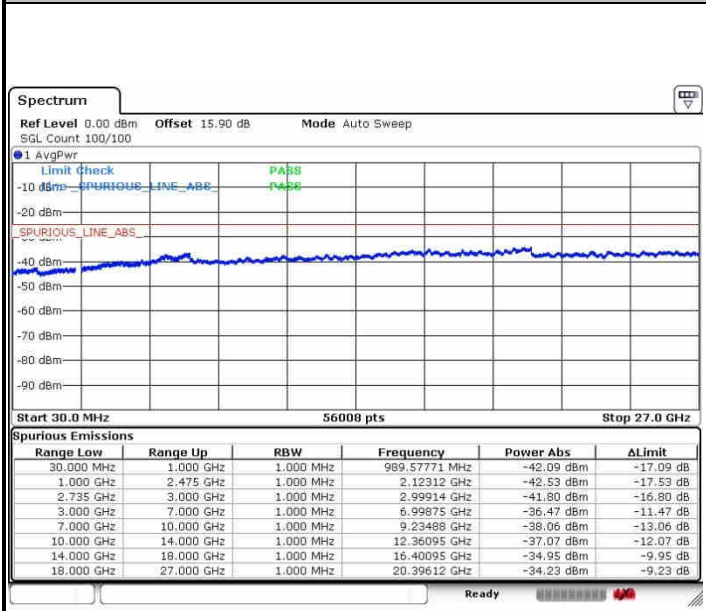

Date: 28.SEP.2017 10:21:25

LTE Band 41 / 10MHz+20MHz

64QAM

Lowest Channel / 1RB0 and 1RB99

Lowest Channel / 1RB49 and 1RB0

Date: 26.SEP.2017 10:52:47

Date: 26.SEP.2017 11:23:03

Lowest Channel / FullIRB

N/A

Date: 26.SEP.2017 10:48:07

LTE Band 41 / 10MHz+20MHz

64QAM

MiddleChannel / 1RB0 and 1RB99

Date: 26.SEP.2017 10:55:41

Middle Channel / 1RB49 and 1RB0

Date: 26.SEP.2017 11:21:16

Middle Channel / FullIRB

Date: 26.SEP.2017 11:11:32

N/A

LTE Band 41 / 10MHz+20MHz

64QAM

Highest Channel / 1RB0 and 1RB99

Highest Channel / 1RB49 and 1RB0

Date: 28.SEP.2017 10:59:49