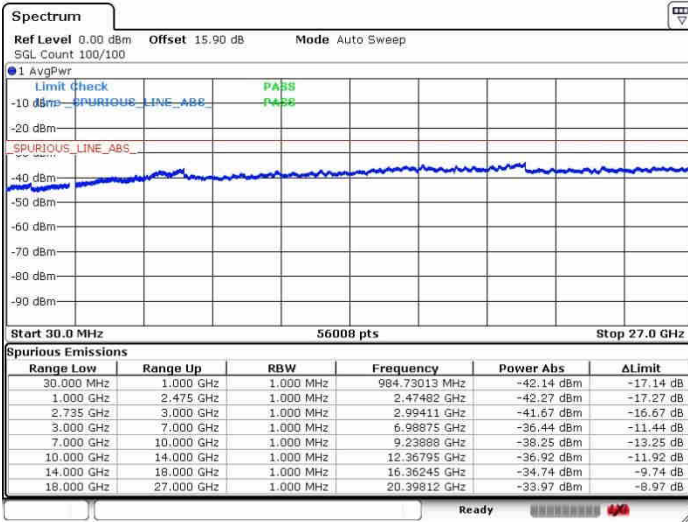

Date: 28.SEP.2017 13:41:52

LTE Band 41 / 15MHz+20MHz

16QAM

Highest Channel / 1RB0 and 1RB99

Highest Channel / 1RB74 and 1RB0

Date: 28.SEP.2017 13:46:20

Date: 28.SEP.2017 14:01:23

Highest Channel / FullIRB

N/A

Date: 28.SEP.2017 13:43:57

LTE Band 41 / 20MHz+5MHz

16QAM

Lowest Channel / 1RB0 and 1RB24

Lowest Channel / 1RB99 and 1RB0

Date: 26.SEP.2017 14:43:59

Date: 26.SEP.2017 14:48:05