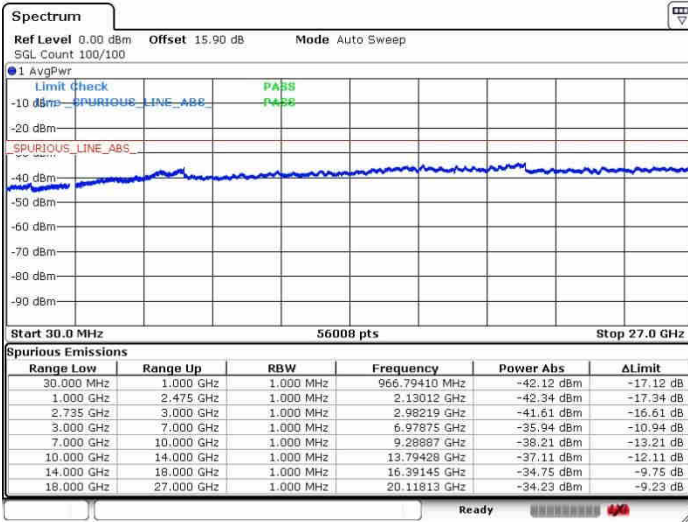

Date: 28.SEP.2017 13:42:38

LTE Band 41 / 15MHz+20MHz

64QAM

Highest Channel / 1RB0 and 1RB99

Highest Channel / 1RB74 and 1RB0

Date: 26.SEP.2017 13:47:27

Date: 26.SEP.2017 14:02:02

Highest Channel / FullRB

N/A

Date: 26.SEP.2017 13:44:36

LTE Band 41 / 20MHz+5MHz

64QAM

Lowest Channel / 1RB0 and 1RB24

Lowest Channel / 1RB99 and 1RB0

Date: 28.SEP.2017 14:44:56

Date: 28.SEP.2017 14:49:06