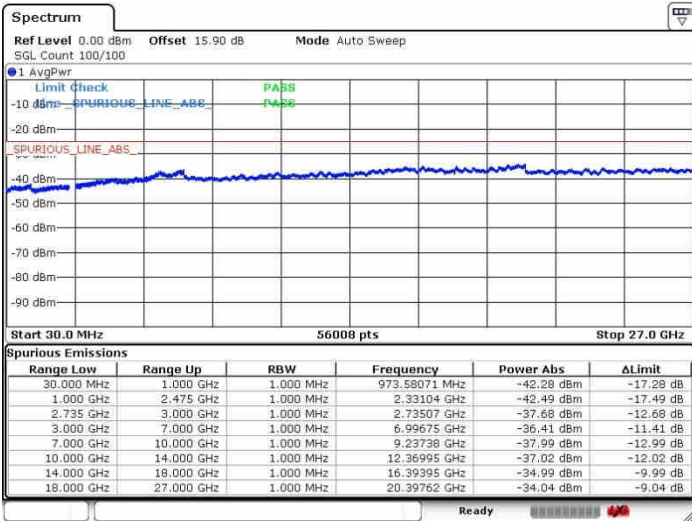

Lowest Channel / 1RB99 and 1RB0

Date: 28.SEP.2017 15:09:03

Date: 28.SEP.2017 15:11:24

Lowest Channel / FullIRB

N/A

Date: 28.SEP.2017 14:55:07

LTE Band 41 / 20MHz+10MHz

16QAM

Middle Channel / 1RB0 and 1RB49

Middle Channel / 1RB99 and 1RB0

Date: 26.SEP.2017 15:05:28

Date: 26.SEP.2017 15:13:49

Middle Channel / FullIRB

N/A

Date: 26.SEP.2017 14:57:17

LTE Band 41 / 20MHz+10MHz