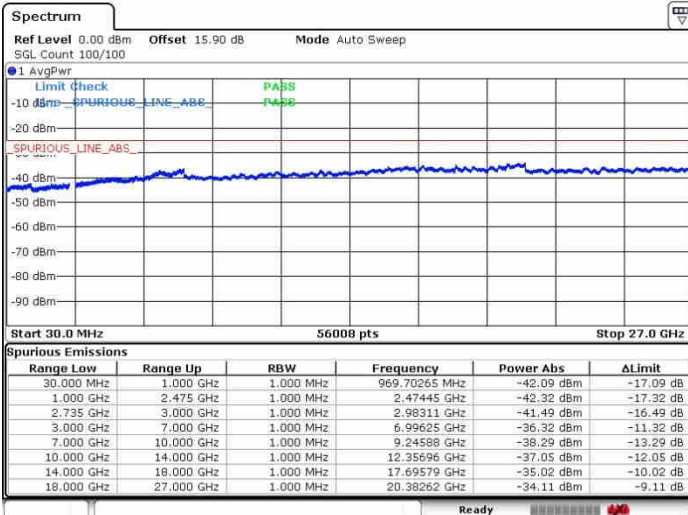

Date: 26.SEP.2017 11:54:24

Date: 26.SEP.2017 13:33:42

Lowest Channel / FullIRB

N/A

Date: 26.SEP.2017 11:27:12

LTE Band 41 / 15MHz+15MHz

64QAM

Middle Channel / 1RB0 and 1RB74

Middle Channel / 1RB74 and 1RB0

Date: 28.SEP.2017 11:52:12

Date: 28.SEP.2017 13:36:17

Middle Channel / FullIRB

N/A

Date: 28.SEP.2017 11:40:08

LTE Band 41 / 15MHz+15MHz

64QAM

Highest Channel / 1RB0 and 1RB74

Highest Channel / 1RB74 and 1RB0

Date: 26.SEP.2017 11:49:09

Date: 26.SEP.2017 13:38:24

Highest Channel / FullIRB

N/A

Date: 26.SEP.2017 11:46:25

LTE Band 41 / 15MHz+20MHz