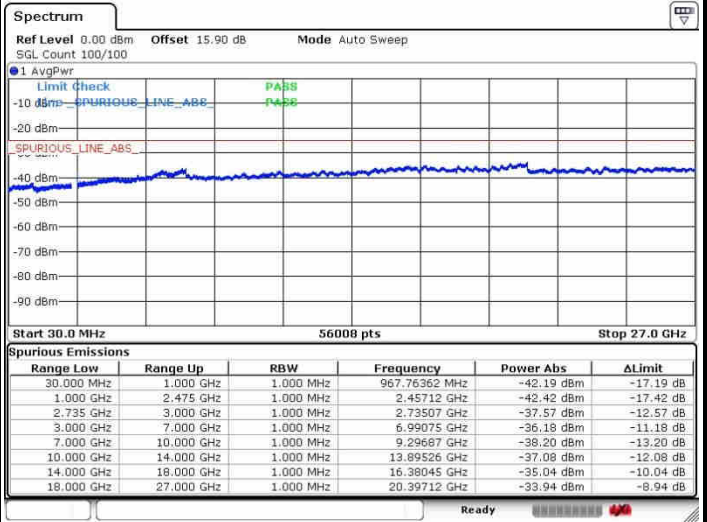

Date: 26.SEP.2017 14:33:31

Date: 26.SEP.2017 14:52:46

Highest Channel / FullRB

N/A

Date: 26.SEP.2017 14:31:26

LTE Band 41 / 20MHz+10MHz

16QAM

Lowest Channel / 1RB0 and 1RB49

Lowest Channel / 1RB99 and 1RB0

Date: 28.SEP.2017 15:09:03

Date: 28.SEP.2017 15:11:24

Lowest Channel / FullIRB

N/A

Date: 28.SEP.2017 14:55:07

LTE Band 41 / 20MHz+10MHz

16QAM

Middle Channel / 1RB0 and 1RB49

Middle Channel / 1RB99 and 1RB0

Date: 26.SEP.2017 15:05:28

Date: 26.SEP.2017 15:13:49

Middle Channel / FullIRB

N/A

Date: 26.SEP.2017 14:57:17

LTE Band 41 / 20MHz+10MHz