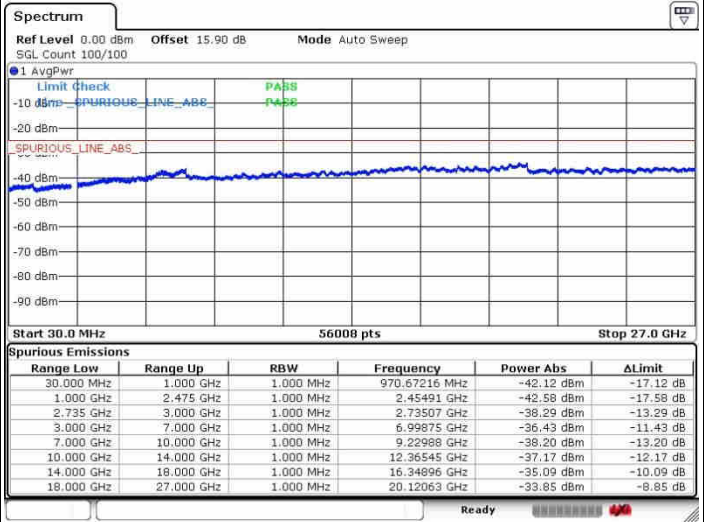

LTE Band 41 / 20MHz+10MHz

16QAM

Highest Channel / 1RB0 and 1RB49

Highest Channel / 1RB99 and 1RB0

Date: 26.SEP.2017 15:02:40

Date: 26.SEP.2017 15:19:38