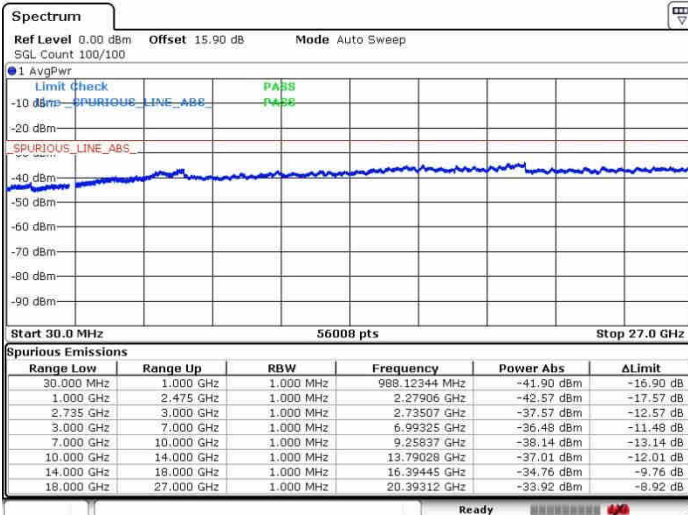

Middle Channel / 1RB0 and 1RB49

Middle Channel / 1RB99 and 1RB0

Date: 26.SEP.2017 15:05:28

Date: 26.SEP.2017 15:13:49

Middle Channel / FullIRB

N/A

Date: 26.SEP.2017 14:57:17

LTE Band 41 / 20MHz+10MHz

16QAM

Highest Channel / 1RB0 and 1RB49

Highest Channel / 1RB99 and 1RB0

Date: 26.SEP.2017 15:02:40

Date: 26.SEP.2017 15:19:38

Highest Channel / FullRB

N/A

Date: 26.SEP.2017 14:59:55

LTE Band 41 / 20MHz+15MHz

16QAM

Lowest Channel / 1RB0 and 1RB74

Lowest Channel / 1RB99 and 1RB0

Date: 26.SEP.2017 15:37:13

Date: 26.SEP.2017 15:39:42

Lowest Channel / FullIRB

N/A