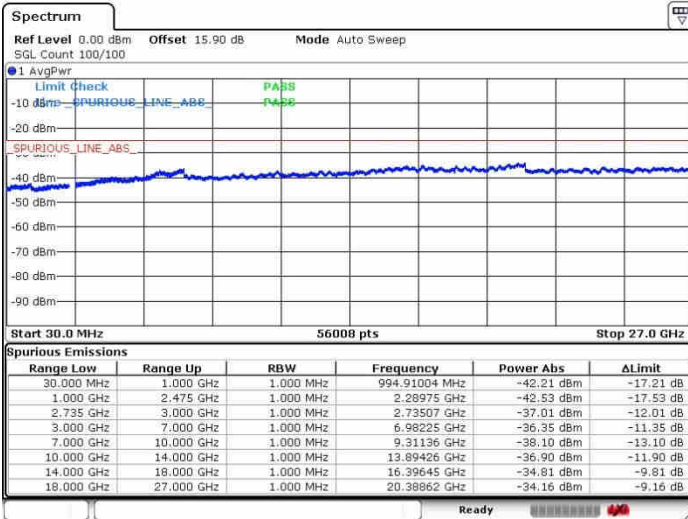

Date: 28.SEP.2017 14:50:24

Middle Channel / FullIRB

N/A

Date: 28.SEP.2017 14:28:10

LTE Band 41 / 20MHz+5MHz

16QAM

Highest Channel / 1RB0 and 1RB24

Highest Channel / 1RB99 and 1RB0

Date: 26.SEP.2017 14:33:31

Date: 26.SEP.2017 14:52:46

Highest Channel / FullRB

N/A

Date: 26.SEP.2017 14:31:26

LTE Band 41 / 20MHz+10MHz

16QAM

Lowest Channel / 1RB0 and 1RB49

Lowest Channel / 1RB99 and 1RB0

Date: 28.SEP.2017 15:09:03

Date: 28.SEP.2017 15:11:24

Lowest Channel / FullIRB

N/A

Date: 28.SEP.2017 14:55:07

LTE Band 41 / 20MHz+10MHz

16QAM