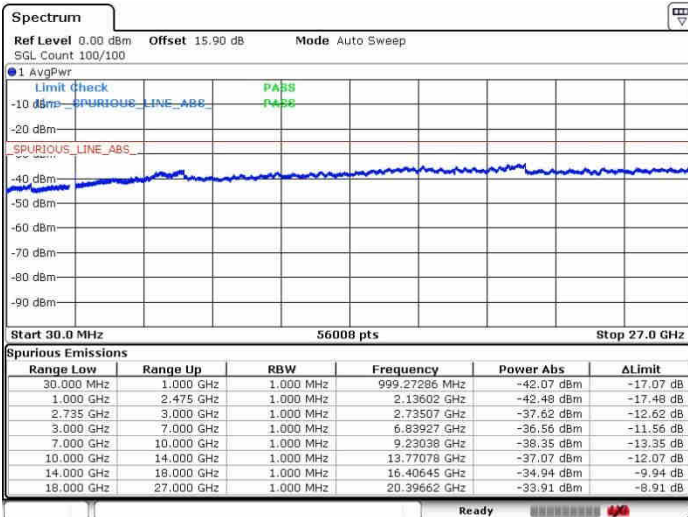

Date: 28.SEP.2017 13:41:52

LTE Band 41 / 15MHz+20MHz

16QAM

Highest Channel / 1RB0 and 1RB99

Highest Channel / 1RB74 and 1RB0

Date: 28.SEP.2017 13:46:20

Date: 28.SEP.2017 14:01:23

Highest Channel / FullIRB

N/A

Date: 28.SEP.2017 13:43:57

LTE Band 41 / 20MHz+5MHz

16QAM

Lowest Channel / 1RB0 and 1RB24

Lowest Channel / 1RB99 and 1RB0

Date: 26.SEP.2017 14:43:59

Date: 26.SEP.2017 14:48:05

Lowest Channel / FullIRB

N/A

Date: 26.SEP.2017 14:22:18

LTE Band 41 / 20MHz+5MHz

16QAM

Middle Channel / 1RB0 and 1RB24

Middle Channel / 1RB99 and 1RB0

Date: 28.SEP.2017 14:40:12

Date: 28.SEP.2017 14:50:24

Middle Channel / FullIRB

N/A

Date: 28.SEP.2017 14:28:10

LTE Band 41 / 20MHz+5MHz

16QAM

Highest Channel / 1RB0 and 1RB24

Highest Channel / 1RB99 and 1RB0