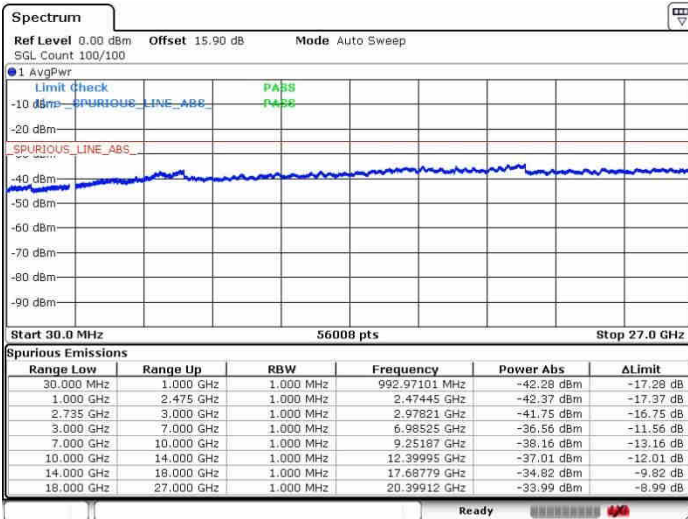

Middle Channel / FullIRB

Date: 26.SEP.2017 11:11:32

N/A

LTE Band 41 / 10MHz+20MHz

64QAM

Highest Channel / 1RB0 and 1RB99

Highest Channel / 1RB49 and 1RB0

Date: 28.SEP.2017 10:59:49

Date: 28.SEP.2017 11:18:52

Highest Channel / FullIRB

N/A

Date: 28.SEP.2017 11:16:34

LTE Band 41 / 15MHz+15MHz

64QAM

Lowest Channel / 1RB0 and 1RB74

Lowest Channel / 1RB74 and 1RB0