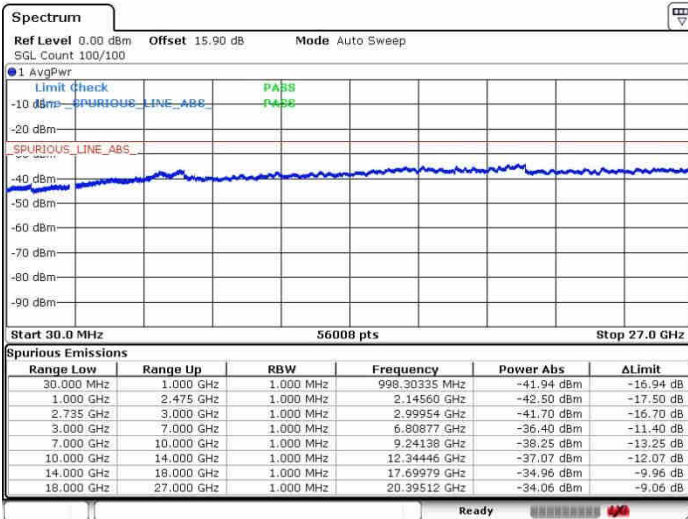

LTE Band 41 / 15MHz+20MHz

16QAM

Middle Channel / 1RB0 and 1RB99

Middle Channel / 1RB74 and 1RB0

Date: 28.SEP.2017 13:48:53

Date: 28.SEP.2017 13:59:21

Middle Channel / FullIRB

N/A

Date: 28.SEP.2017 13:41:52

LTE Band 41 / 15MHz+20MHz

16QAM

Highest Channel / 1RB0 and 1RB99

Highest Channel / 1RB74 and 1RB0

Date: 28.SEP.2017 13:46:20

Date: 28.SEP.2017 14:01:23

Highest Channel / FullIRB

N/A

Date: 28.SEP.2017 13:43:57

LTE Band 41 / 20MHz+5MHz

16QAM

Lowest Channel / 1RB0 and 1RB24

Lowest Channel / 1RB99 and 1RB0

Date: 26.SEP.2017 14:43:59

Date: 26.SEP.2017 14:48:05

Lowest Channel / FullIRB

N/A

Date: 26.SEP.2017 14:22:18

LTE Band 41 / 20MHz+5MHz

16QAM

Middle Channel / 1RB0 and 1RB24

Middle Channel / 1RB99 and 1RB0

Date: 28.SEP.2017 14:40:12