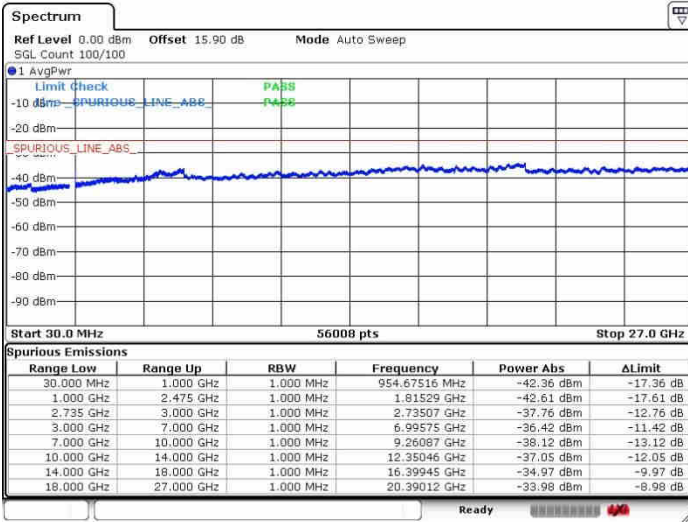

Lowest Channel / FullIRB

N/A

Date: 28.SEP.2017 14:22:59

LTE Band 41 / 20MHz+5MHz

64QAM

Middle Channel / 1RB0 and 1RB24

Middle Channel / 1RB99 and 1RB0

Date: 28.SEP.2017 14:40:54

Date: 28.SEP.2017 14:51:07

Middle Channel / FullRB

N/A

Date: 28.SEP.2017 14:29:00

LTE Band 41 / 20MHz+5MHz

64QAM

Highest Channel / 1RB0 and 1RB24

Highest Channel / 1RB99 and 1RB0

Date: 26.SEP.2017 14:34:22

Date: 26.SEP.2017 14:53:38

Highest Channel / FullIRB

N/A

Date: 26.SEP.2017 14:52:05