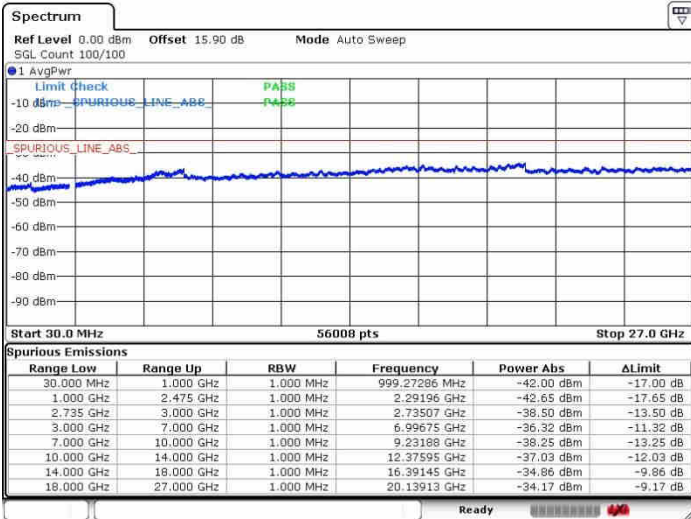

N/A

Date: 26.SEP.2017 13:44:36

LTE Band 41 / 20MHz+5MHz

64QAM

Lowest Channel / 1RB0 and 1RB24

Lowest Channel / 1RB99 and 1RB0

Date: 28.SEP.2017 14:44:56

Date: 28.SEP.2017 14:49:06

Lowest Channel / FullIRB

N/A

Date: 28.SEP.2017 14:22:59

LTE Band 41 / 20MHz+5MHz

64QAM

Middle Channel / 1RB0 and 1RB24

Middle Channel / 1RB99 and 1RB0

Date: 28.SEP.2017 14:40:54

Date: 28.SEP.2017 14:51:07

Middle Channel / FullRB

N/A

Date: 28.SEP.2017 14:29:00

LTE Band 41 / 20MHz+5MHz

64QAM

Highest Channel / 1RB0 and 1RB24

Highest Channel / 1RB99 and 1RB0