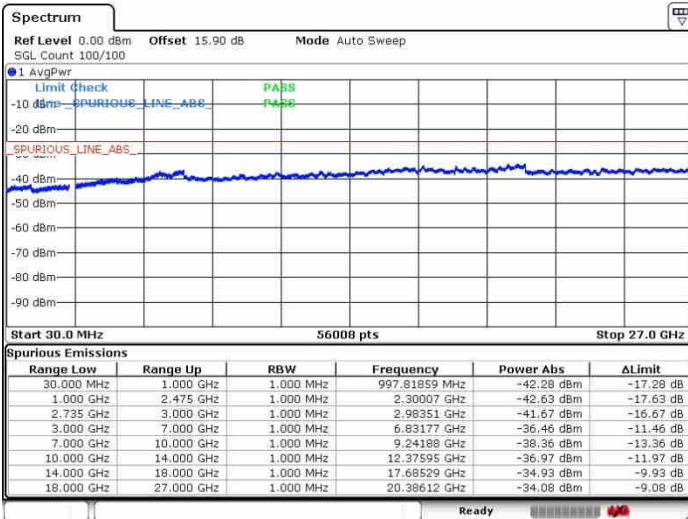

Highest Channel / 1RB99 and 1RB0

Date: 26.SEP.2017 09:51:53

Date: 26.SEP.2017 10:10:44

Highest Channel / FullIRB

N/A

Date: 26.SEP.2017 09:48:15

LTE Band 41 / 5MHz+20MHz

64QAM

Lowest Channel / 1RB0 and 1RB99

Lowest Channel / 1RB24 and 1RB0

Date: 28.SEP.2017 10:29:33

Date: 28.SEP.2017 10:35:43

Lowest Channel / FullIRB

N/A

Date: 28.SEP.2017 10:15:45

LTE Band 41 / 5MHz+20MHz

LTE Band 41 / 5MHz+20MHz

64QAM

Highest Channel / 1RB0 and 1RB99

Highest Channel / 1RB24 and 1RB0

Date: 28.SEP.2017 10:24:40

Date: 28.SEP.2017 10:41:39

Highest Channel / FullIRB

N/A