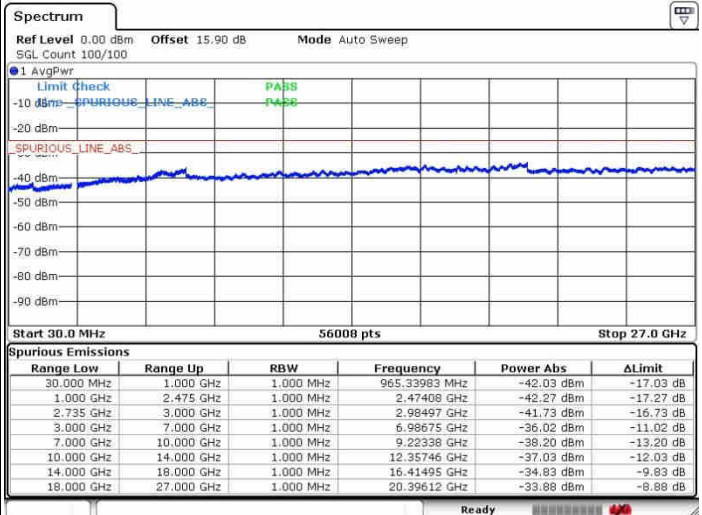

Date: 26.SEP.2017 11:54:24

Date: 26.SEP.2017 13:33:42

Lowest Channel / FullIRB

N/A

Date: 26.SEP.2017 11:27:12

LTE Band 41 / 15MHz+15MHz

64QAM

Middle Channel / 1RB0 and 1RB74

Middle Channel / 1RB74 and 1RB0

Date: 28.SEP.2017 11:52:12

Date: 28.SEP.2017 13:36:17

Middle Channel / FullIRB

N/A

Date: 28.SEP.2017 11:40:08

LTE Band 41 / 15MHz+15MHz

64QAM

Highest Channel / 1RB0 and 1RB74

Highest Channel / 1RB74 and 1RB0

Date: 26.SEP.2017 11:49:09

Date: 26.SEP.2017 13:38:24

Highest Channel / FullIRB

N/A

Date: 26.SEP.2017 11:46:25

LTE Band 41 / 15MHz+20MHz