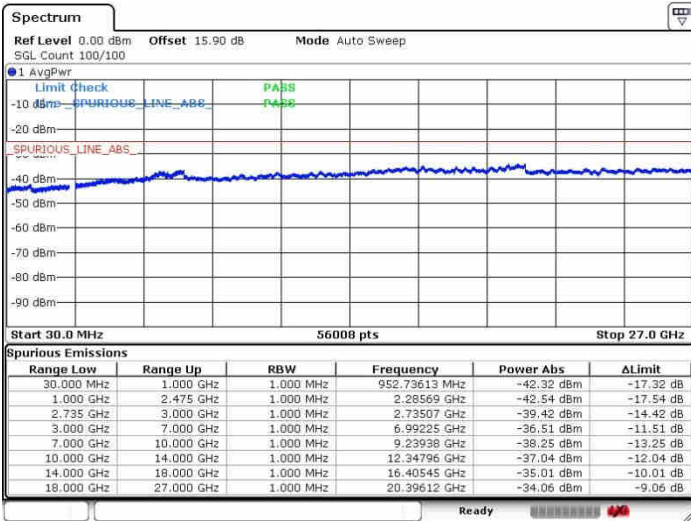

Middle Channel / 1RB0 and 1RB49

Middle Channel / 1RB99 and 1RB0

Date: 26.SEP.2017 15:05:28

Date: 26.SEP.2017 15:13:49

Middle Channel / FullIRB

N/A

Date: 26.SEP.2017 14:57:17

LTE Band 41 / 20MHz+10MHz

16QAM

Highest Channel / 1RB0 and 1RB49

Highest Channel / 1RB99 and 1RB0

Date: 26.SEP.2017 15:02:40

Date: 26.SEP.2017 15:19:38

Highest Channel / FullRB

N/A

Date: 26.SEP.2017 14:59:55

LTE Band 41 / 20MHz+15MHz

16QAM

Lowest Channel / 1RB0 and 1RB74

Lowest Channel / 1RB99 and 1RB0

Date: 26.SEP.2017 15:37:13

Date: 26.SEP.2017 15:39:42

Lowest Channel / FullIRB

N/A