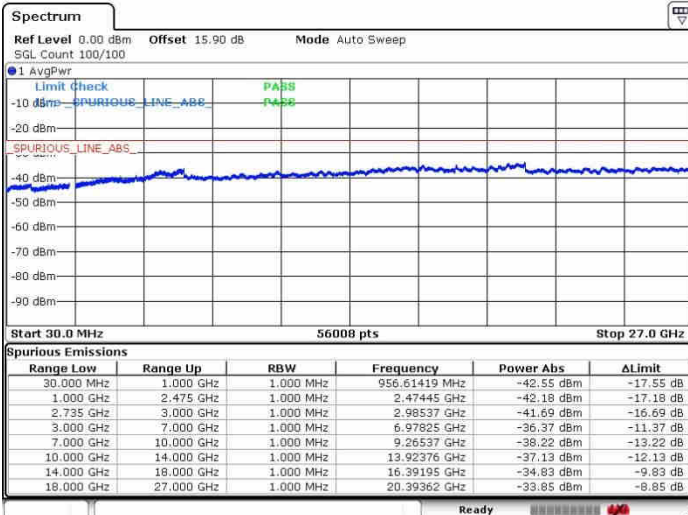

LTE Band 41 / 5MHz+20MHz

64QAM

Highest Channel / 1RB0 and 1RB99

Highest Channel / 1RB24 and 1RB0

Date: 28.SEP.2017 10:24:40

Date: 28.SEP.2017 10:41:39

Highest Channel / FullIRB

N/A

Date: 28.SEP.2017 10:21:25

LTE Band 41 / 10MHz+20MHz

64QAM

Lowest Channel / 1RB0 and 1RB99

Lowest Channel / 1RB49 and 1RB0

Date: 26.SEP.2017 10:52:47

Date: 26.SEP.2017 11:23:03

Lowest Channel / FullIRB

Middle Channel / FullIRB

Date: 26.SEP.2017 11:11:32

N/A

LTE Band 41 / 10MHz+20MHz

64QAM

Highest Channel / 1RB0 and 1RB99

Highest Channel / 1RB49 and 1RB0

Date: 28.SEP.2017 10:59:49