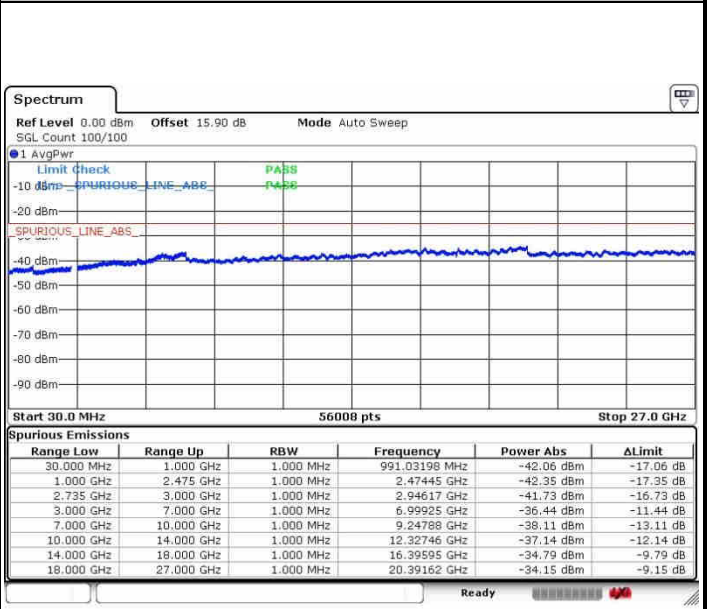

Date: 28.SEP.2017 10:21:25

LTE Band 41 / 10MHz+20MHz

64QAM

Lowest Channel / 1RB0 and 1RB99

Lowest Channel / 1RB49 and 1RB0

Date: 26.SEP.2017 10:52:47

Date: 26.SEP.2017 11:23:03

Lowest Channel / FullIRB

N/A

Date: 26.SEP.2017 10:48:07

LTE Band 41 / 10MHz+20MHz

64QAM

MiddleChannel / 1RB0 and 1RB99

Date: 26.SEP.2017 10:55:41

Middle Channel / 1RB49 and 1RB0

Date: 26.SEP.2017 11:21:16

Middle Channel / FullIRB

Date: 26.SEP.2017 11:11:32

N/A

LTE Band 41 / 10MHz+20MHz

64QAM

Highest Channel / 1RB0 and 1RB99

Highest Channel / 1RB49 and 1RB0

Date: 28.SEP.2017 10:59:49

Date: 28.SEP.2017 11:18:52

Highest Channel / FullIRB

N/A

Date: 28.SEP.2017 11:16:34

LTE Band 41 / 15MHz+15MHz

64QAM

Lowest Channel / 1RB0 and 1RB74

Lowest Channel / 1RB74 and 1RB0