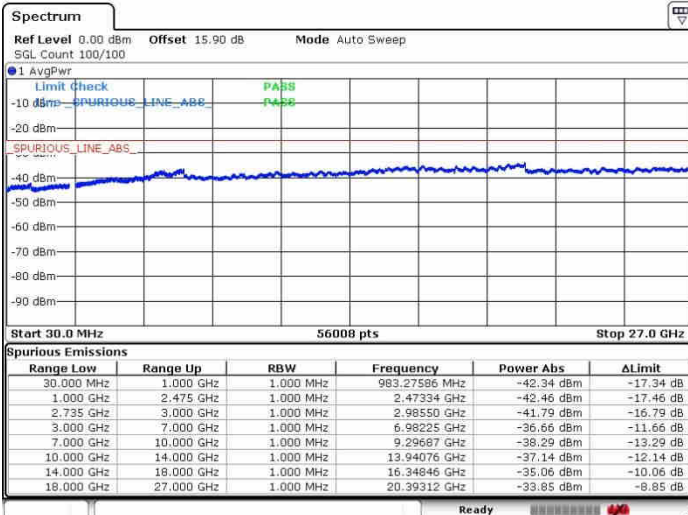

Middle Channel / FullIRB

Date: 26.SEP.2017 11:11:32

N/A

LTE Band 41 / 10MHz+20MHz

64QAM

Highest Channel / 1RB0 and 1RB99

Highest Channel / 1RB49 and 1RB0

Date: 28.SEP.2017 10:59:49

Date: 28.SEP.2017 11:18:52

Highest Channel / FullIRB

N/A

Date: 28.SEP.2017 11:16:34

LTE Band 41 / 15MHz+15MHz

64QAM

Lowest Channel / 1RB0 and 1RB74

Lowest Channel / 1RB74 and 1RB0

Date: 26.SEP.2017 11:54:24

Date: 26.SEP.2017 13:33:42

Lowest Channel / FullIRB

N/A

Date: 26.SEP.2017 11:27:12

LTE Band 41 / 15MHz+15MHz

64QAM

Middle Channel / 1RB0 and 1RB74