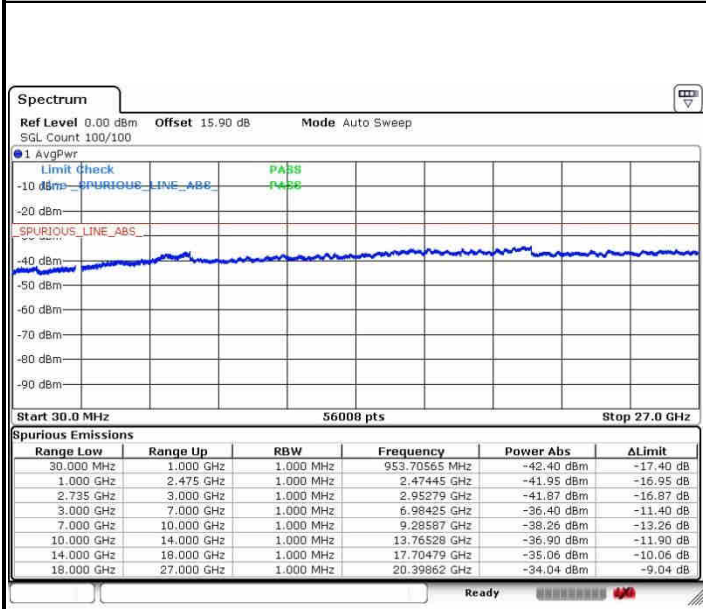

Date: 28.SEP.2017 10:21:25

LTE Band 41 / 10MHz+20MHz

64QAM

Lowest Channel / 1RB0 and 1RB99

Lowest Channel / 1RB49 and 1RB0

Date: 26.SEP.2017 10:52:47

Date: 26.SEP.2017 11:23:03

Lowest Channel / FullIRB

N/A

Date: 26.SEP.2017 10:48:07

LTE Band 41 / 10MHz+20MHz

64QAM

MiddleChannel / 1RB0 and 1RB99

Date: 26.SEP.2017 10:55:41

Middle Channel / 1RB49 and 1RB0

Date: 26.SEP.2017 11:21:16

Middle Channel / FullIRB

Date: 26.SEP.2017 11:11:32

N/A

LTE Band 41 / 10MHz+20MHz

64QAM

Highest Channel / 1RB0 and 1RB99

Highest Channel / 1RB49 and 1RB0

Date: 28.SEP.2017 10:59:49

Date: 28.SEP.2017 11:18:52

Highest Channel / FullIRB

N/A

Date: 28.SEP.2017 11:16:34

LTE Band 41 / 15MHz+15MHz

64QAM

Lowest Channel / 1RB0 and 1RB74

Lowest Channel / 1RB74 and 1RB0