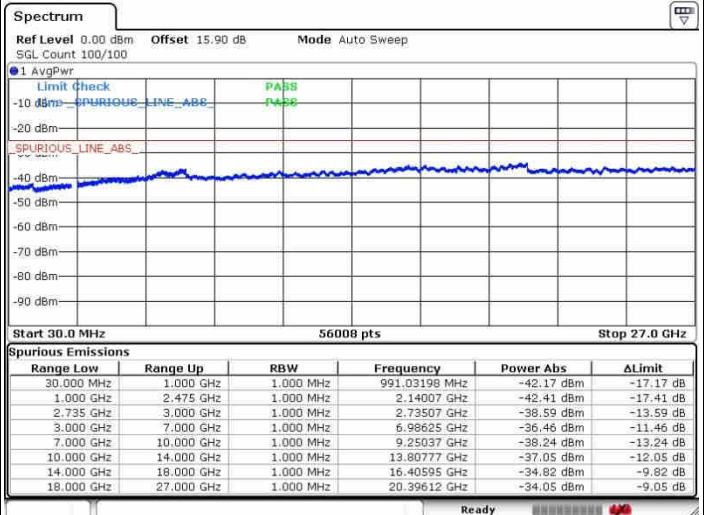

Date: 28.SEP.2017 13:42:38

LTE Band 41 / 15MHz+20MHz

64QAM

Highest Channel / 1RB0 and 1RB99

Highest Channel / 1RB74 and 1RB0

Date: 26.SEP.2017 13:47:27

Date: 26.SEP.2017 14:02:02

Highest Channel / FullRB

N/A

Date: 26.SEP.2017 13:44:36

LTE Band 41 / 20MHz+5MHz

64QAM

Lowest Channel / 1RB0 and 1RB24

Lowest Channel / 1RB99 and 1RB0

Date: 28.SEP.2017 14:44:56

Date: 28.SEP.2017 14:49:06

Lowest Channel / FullIRB

N/A

Date: 28.SEP.2017 14:22:59

LTE Band 41 / 20MHz+5MHz

64QAM

Middle Channel / 1RB0 and 1RB24

Middle Channel / 1RB99 and 1RB0

Date: 28.SEP.2017 14:40:54