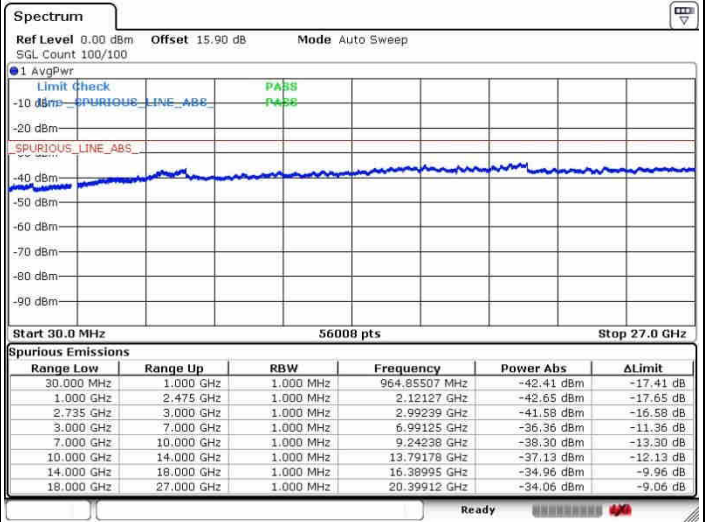

Date: 28.SEP.2017 10:38:42