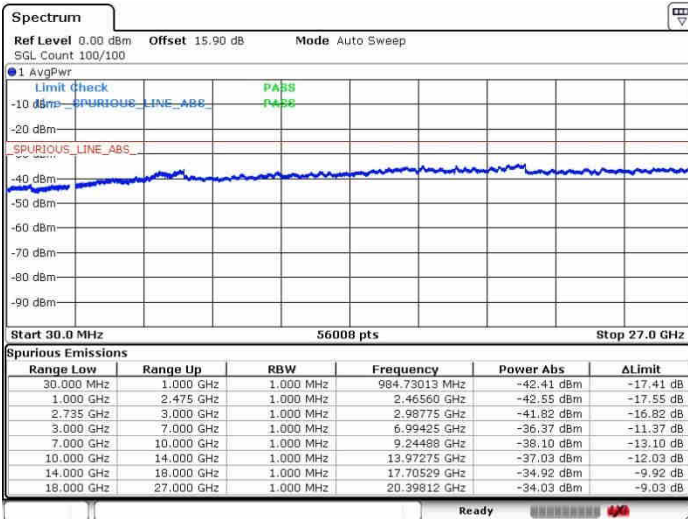

Highest Channel / 1RB0 and 1RB74

Highest Channel / 1RB74 and 1RB0

Date: 26.SEP.2017 11:49:09

Date: 26.SEP.2017 13:38:24

Highest Channel / FullIRB

N/A

Date: 26.SEP.2017 11:46:25

LTE Band 41 / 15MHz+20MHz

64QAM

Lowest Channel / 1RB0 and 1RB99

Lowest Channel / 1RB74 and 1RB0

Date: 26.SEP.2017 13:53:02

Date: 26.SEP.2017 13:58:01

Lowest Channel / FullIRB

N/A

Date: 26.SEP.2017 13:40:26

LTE Band 41 / 15MHz+20MHz

64QAM

Middle Channel / 1RB0 and 1RB99

Middle Channel / 1RB74 and 1RB0

Date: 28.SEP.2017 13:49:48

Date: 28.SEP.2017 14:00:05

Middle Channel / FullIRB

N/A