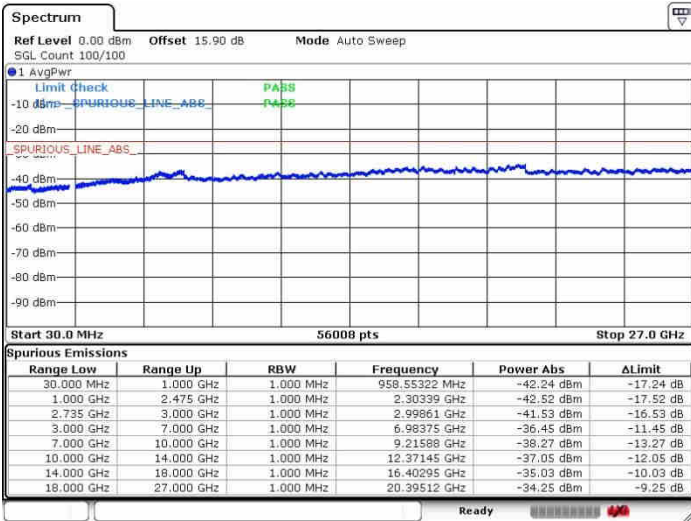

Lowest Channel / 1RB0 and 1RB99

Lowest Channel / 1RB24 and 1RB0

Date: 28.SEP.2017 10:29:33

Date: 28.SEP.2017 10:35:43

Lowest Channel / FullIRB

N/A

Date: 28.SEP.2017 10:15:45

LTE Band 41 / 5MHz+20MHz

64QAM

Middle Channel / 1RB0 and 1RB99

Middle Channel / 1RB24 and 1RB0

Date: 28.SEP.2017 10:27:28

Date: 28.SEP.2017 10:38:42

Middle Channel / FullIRB

N/A

Date: 28.SEP.2017 10:19:20

LTE Band 41 / 5MHz+20MHz

64QAM

Highest Channel / 1RB0 and 1RB99

Highest Channel / 1RB24 and 1RB0

Date: 28.SEP.2017 10:24:40

Date: 28.SEP.2017 10:41:39

Highest Channel / FullIRB

N/A