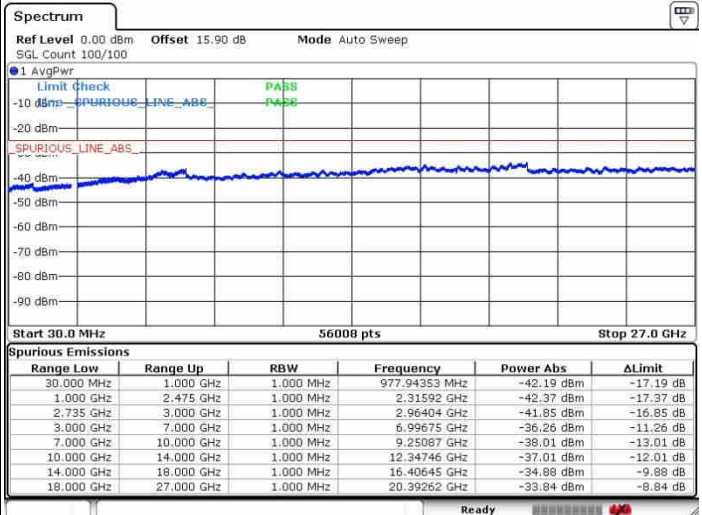

Middle Channel / FullIRB

Date: 26.SEP.2017 11:11:32

N/A

LTE Band 41 / 10MHz+20MHz

64QAM

Highest Channel / 1RB0 and 1RB99

Highest Channel / 1RB49 and 1RB0

Date: 28.SEP.2017 10:59:49

Date: 28.SEP.2017 11:18:52

Highest Channel / FullIRB

N/A

Date: 28.SEP.2017 11:16:34

LTE Band 41 / 15MHz+15MHz

64QAM

Lowest Channel / 1RB0 and 1RB74

Lowest Channel / 1RB74 and 1RB0

Date: 26.SEP.2017 11:54:24

Date: 26.SEP.2017 13:33:42

Lowest Channel / FullIRB

N/A

Date: 26.SEP.2017 11:27:12

LTE Band 41 / 15MHz+15MHz

64QAM

Middle Channel / 1RB0 and 1RB74