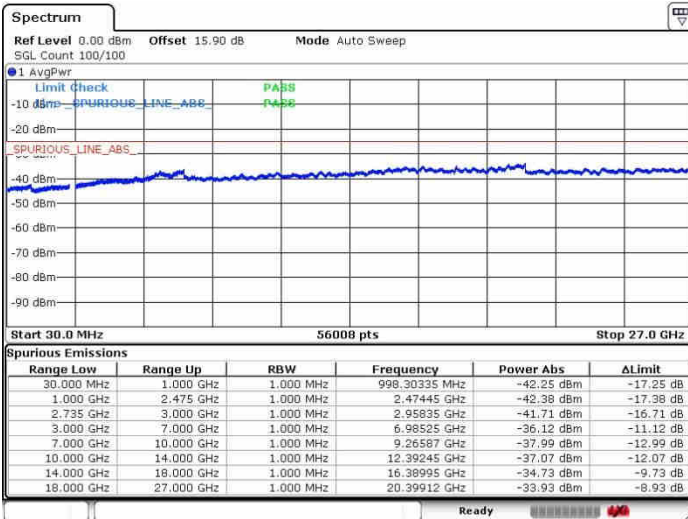

LTE Band 41 / 15MHz+20MHz

64QAM

Middle Channel / 1RB0 and 1RB99

Middle Channel / 1RB74 and 1RB0

Date: 28.SEP.2017 13:49:48

Date: 28.SEP.2017 14:00:05

Middle Channel / FullIRB

N/A

Date: 28.SEP.2017 13:42:38

LTE Band 41 / 15MHz+20MHz

64QAM

Highest Channel / 1RB0 and 1RB99

Highest Channel / 1RB74 and 1RB0

Date: 26.SEP.2017 13:47:27

Date: 26.SEP.2017 14:02:02

Highest Channel / FullRB

N/A

Date: 26.SEP.2017 13:44:36

LTE Band 41 / 20MHz+5MHz

64QAM

Lowest Channel / 1RB0 and 1RB24

Lowest Channel / 1RB99 and 1RB0

Date: 28.SEP.2017 14:44:56

Date: 28.SEP.2017 14:49:06