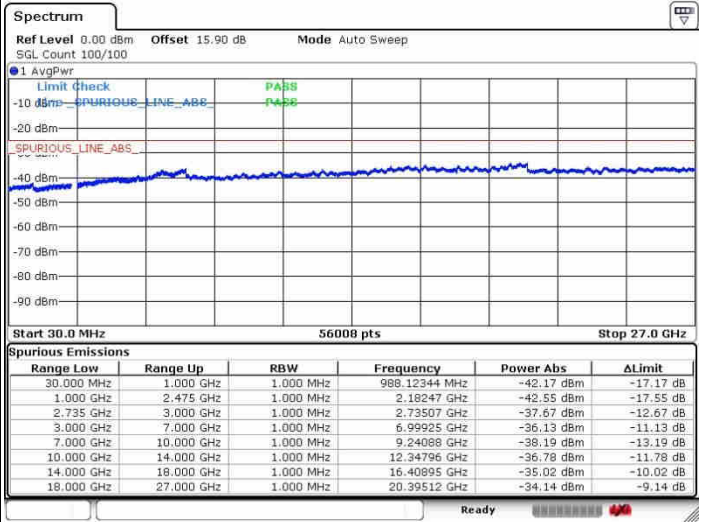

Date: 28.SEP.2017 14:50:24

Middle Channel / FullIRB

N/A

Date: 28.SEP.2017 14:28:10

LTE Band 41 / 20MHz+5MHz

16QAM

Highest Channel / 1RB0 and 1RB24

Highest Channel / 1RB99 and 1RB0

Date: 26.SEP.2017 14:33:31

Date: 26.SEP.2017 14:52:46

Highest Channel / FullRB

N/A

Date: 26.SEP.2017 14:31:26

LTE Band 41 / 20MHz+10MHz

16QAM

Lowest Channel / 1RB0 and 1RB49