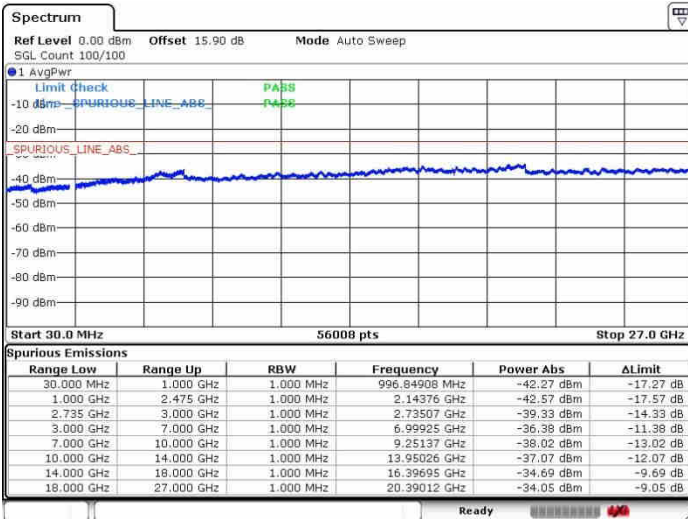

Lowest Channel / FullIRB

N/A

Date: 26.SEP.2017 14:22:18

LTE Band 41 / 20MHz+5MHz

16QAM

Middle Channel / 1RB0 and 1RB24

Middle Channel / 1RB99 and 1RB0

Date: 28.SEP.2017 14:40:12

Date: 28.SEP.2017 14:50:24

Middle Channel / FullIRB

N/A

Date: 28.SEP.2017 14:28:10

LTE Band 41 / 20MHz+5MHz

16QAM

Highest Channel / 1RB0 and 1RB24

Highest Channel / 1RB99 and 1RB0

Date: 26.SEP.2017 14:33:31

Date: 26.SEP.2017 14:52:46

Highest Channel / FullRB

N/A

Date: 26.SEP.2017 14:31:26

LTE Band 41 / 20MHz+10MHz

16QAM

Lowest Channel / 1RB0 and 1RB49

Lowest Channel / 1RB99 and 1RB0

Date: 28.SEP.2017 15:09:03

Date: 28.SEP.2017 15:11:24

Lowest Channel / FullIRB

N/A

Date: 28.SEP.2017 14:55:07

LTE Band 41 / 20MHz+10MHz

16QAM