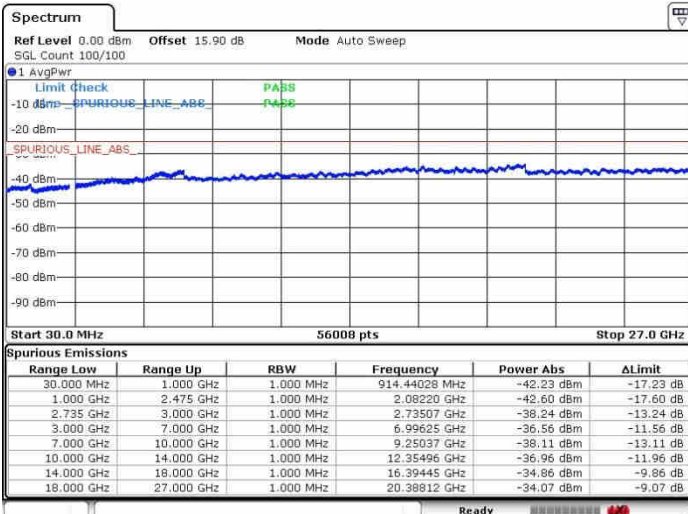

LTE Band 41 / 20MHz+15MHz

16QAM

Lowest Channel / 1RB0 and 1RB74

Lowest Channel / 1RB99 and 1RB0

Date: 26.SEP.2017 15:37:13

Date: 26.SEP.2017 15:39:42

Lowest Channel / FullIRB

N/A

Date: 26.SEP.2017 15:23:58

LTE Band 41 / 20MHz+15MHz

16QAM

Middle Channel / 1RB0 and 1RB74

Middle Channel / 1RB99 and 1RB0

Date: 28.SEP.2017 15:34:48

Date: 28.SEP.2017 15:43:17

Middle Channel / FullIRB