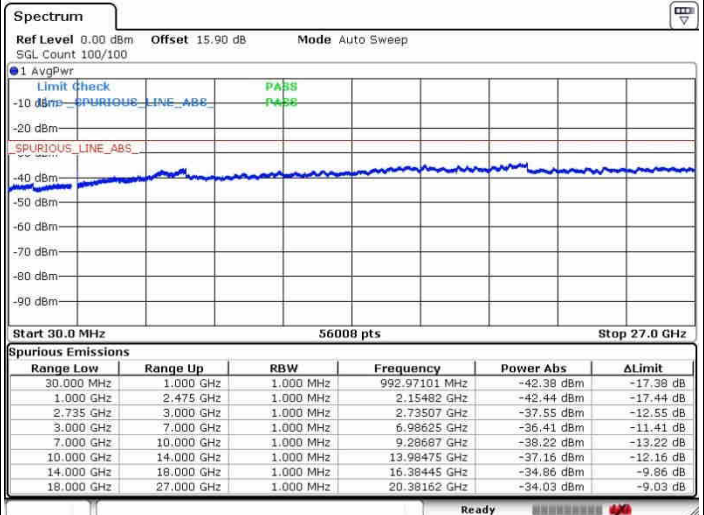

LTE Band 41 / 20MHz+15MHz

16QAM

Lowest Channel / 1RB0 and 1RB74

Lowest Channel / 1RB99 and 1RB0

Date: 26.SEP.2017 15:37:13

Date: 26.SEP.2017 15:39:42

Lowest Channel / FullIRB

N/A

Date: 26.SEP.2017 15:23:58

LTE Band 41 / 20MHz+15MHz

16QAM

Middle Channel / 1RB0 and 1RB74

Middle Channel / 1RB99 and 1RB0

Date: 28.SEP.2017 15:34:48

Date: 28.SEP.2017 15:43:17

Middle Channel / FullIRB