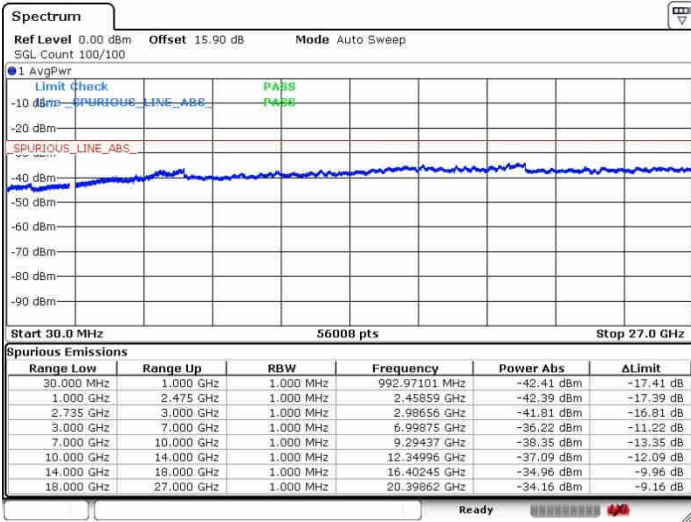

Highest Channel / 1RB0 and 1RB74

Highest Channel / 1RB74 and 1RB0

Date: 26.SEP.2017 11:49:09

Date: 26.SEP.2017 13:38:24

Highest Channel / FullIRB

N/A

Date: 26.SEP.2017 11:46:25

LTE Band 41 / 15MHz+20MHz

64QAM

Lowest Channel / 1RB0 and 1RB99

Lowest Channel / 1RB74 and 1RB0

Date: 26.SEP.2017 13:53:02

Date: 26.SEP.2017 13:58:01

Lowest Channel / FullIRB

N/A

Date: 26.SEP.2017 13:40:26

LTE Band 41 / 15MHz+20MHz

64QAM

Middle Channel / 1RB0 and 1RB99

Middle Channel / 1RB74 and 1RB0

Date: 28.SEP.2017 13:49:48

Date: 28.SEP.2017 14:00:05

Middle Channel / FullIRB

N/A