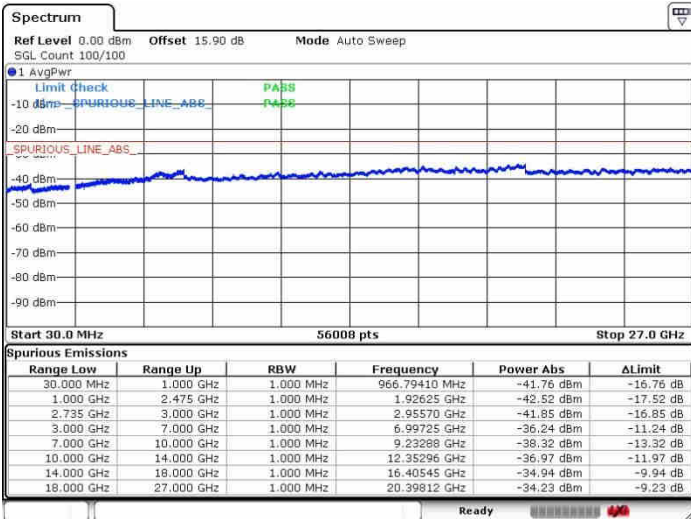

Date: 28.SEP.2017 09:54:16

Date: 28.SEP.2017 10:06:32

Middle Channel / FullIRB

N/A

Date: 28.SEP.2017 09:45:16

LTE Band 41 / 20MHz+20MHz

16QAM

Highest Channel / 1RB0 and 1RB99

Highest Channel / 1RB99 and 1RB0

Date: 26.SEP.2017 09:51:53

Date: 26.SEP.2017 10:10:44

Highest Channel / FullIRB

N/A

Date: 26.SEP.2017 09:48:15

LTE Band 41 / 5MHz+20MHz

64QAM

Lowest Channel / 1RB0 and 1RB99

Lowest Channel / 1RB24 and 1RB0

Date: 28.SEP.2017 10:29:33

Date: 28.SEP.2017 10:35:43

Lowest Channel / FullIRB

N/A

Date: 28.SEP.2017 10:15:45

LTE Band 41 / 5MHz+20MHz