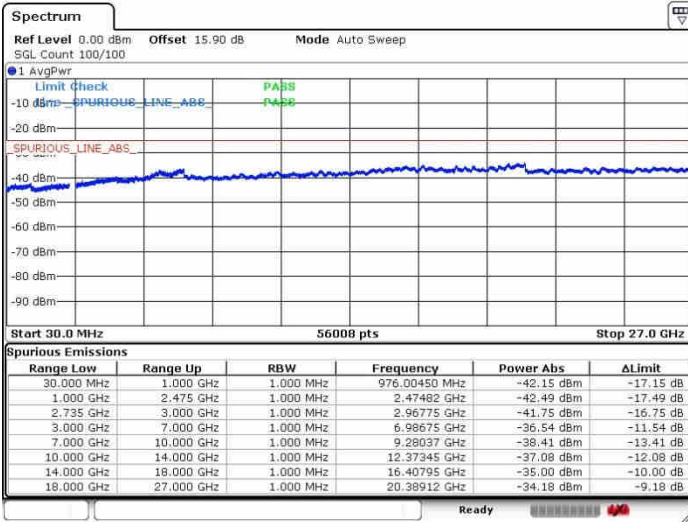

Date: 28.SEP.2017 09:54:16

Date: 28.SEP.2017 10:06:32

Middle Channel / FullIRB

N/A

Date: 28.SEP.2017 09:45:16

LTE Band 41 / 20MHz+20MHz

16QAM

Highest Channel / 1RB0 and 1RB99

Highest Channel / 1RB99 and 1RB0

Date: 26.SEP.2017 09:51:53

Date: 26.SEP.2017 10:10:44

Highest Channel / FullIRB

N/A

Date: 26.SEP.2017 09:48:15

LTE Band 41 / 5MHz+20MHz

64QAM

Lowest Channel / 1RB0 and 1RB99

Lowest Channel / 1RB24 and 1RB0

Date: 28.SEP.2017 10:29:33

Date: 28.SEP.2017 10:35:43

Lowest Channel / FullIRB

N/A

Date: 28.SEP.2017 10:15:45

LTE Band 41 / 5MHz+20MHz