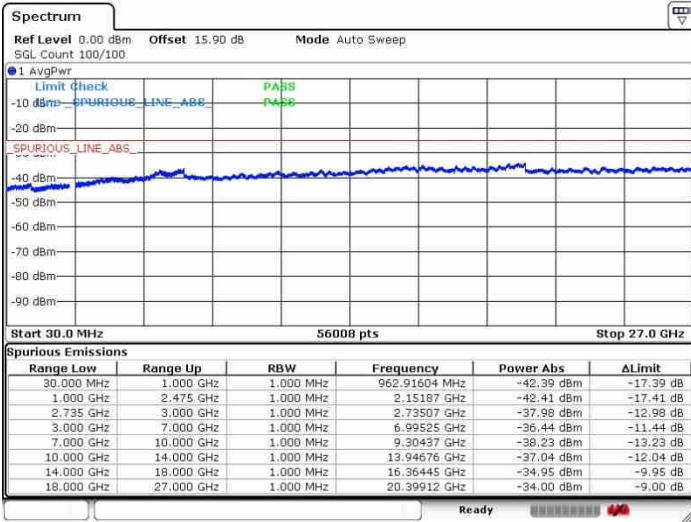

Lowest Channel / FullIRB

N/A

Date: 26.SEP.2017 14:22:18

LTE Band 41 / 20MHz+5MHz

16QAM

Middle Channel / 1RB0 and 1RB24

Middle Channel / 1RB99 and 1RB0

Date: 28.SEP.2017 14:40:12

Date: 28.SEP.2017 14:50:24

Middle Channel / FullIRB

N/A

Date: 28.SEP.2017 14:28:10

LTE Band 41 / 20MHz+5MHz

16QAM

Highest Channel / 1RB0 and 1RB24

Highest Channel / 1RB99 and 1RB0