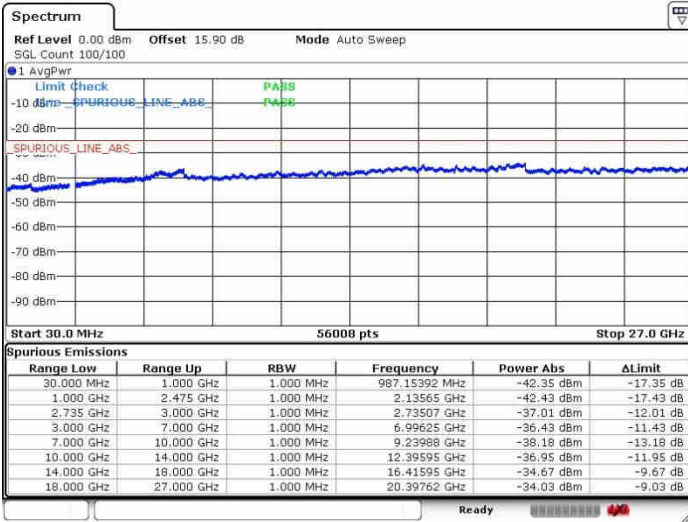

Lowest Channel / FullIRB

N/A

Date: 26.SEP.2017 14:22:18

LTE Band 41 / 20MHz+5MHz

16QAM

Middle Channel / 1RB0 and 1RB24

Middle Channel / 1RB99 and 1RB0

Date: 28.SEP.2017 14:40:12

Date: 28.SEP.2017 14:50:24

Middle Channel / FullIRB

N/A

Date: 28.SEP.2017 14:28:10

LTE Band 41 / 20MHz+5MHz

16QAM

Highest Channel / 1RB0 and 1RB24

Highest Channel / 1RB99 and 1RB0

Date: 26.SEP.2017 14:33:31

Date: 26.SEP.2017 14:52:46

Highest Channel / FullRB

N/A

Date: 26.SEP.2017 14:31:26

LTE Band 41 / 20MHz+10MHz

16QAM

Lowest Channel / 1RB0 and 1RB49

Lowest Channel / 1RB99 and 1RB0

Date: 28.SEP.2017 15:09:03

Date: 28.SEP.2017 15:11:24

Lowest Channel / FullIRB

N/A

Date: 28.SEP.2017 14:55:07

LTE Band 41 / 20MHz+10MHz

16QAM