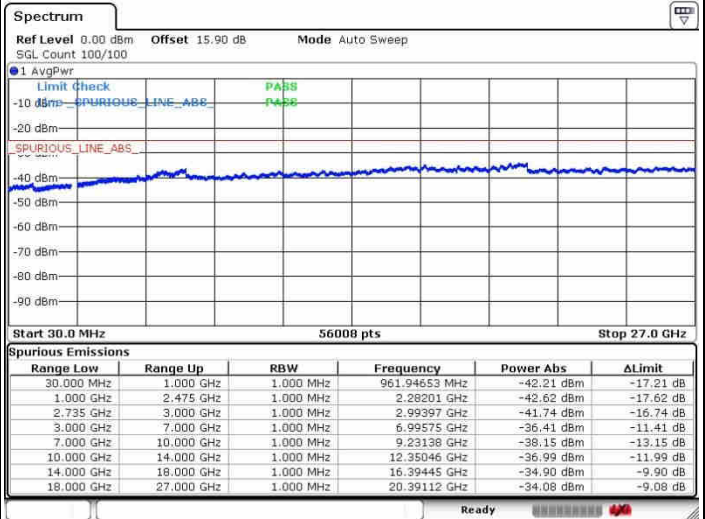

Date: 28.SEP.2017 11:18:52

Highest Channel / FullIRB

N/A

Date: 28.SEP.2017 11:16:34

LTE Band 41 / 15MHz+15MHz

64QAM

Lowest Channel / 1RB0 and 1RB74

Lowest Channel / 1RB74 and 1RB0

Date: 26.SEP.2017 11:54:24

Date: 26.SEP.2017 13:33:42

Lowest Channel / FullIRB

N/A

Date: 26.SEP.2017 11:27:12

LTE Band 41 / 15MHz+15MHz

64QAM

Middle Channel / 1RB0 and 1RB74

Middle Channel / 1RB74 and 1RB0

Date: 28.SEP.2017 11:52:12

Date: 28.SEP.2017 13:36:17

Middle Channel / FullIRB

N/A

Date: 28.SEP.2017 11:40:08

LTE Band 41 / 15MHz+15MHz

64QAM

Highest Channel / 1RB0 and 1RB74

Highest Channel / 1RB74 and 1RB0

Date: 26.SEP.2017 11:49:09

Date: 26.SEP.2017 13:38:24

Highest Channel / FullIRB

N/A

Date: 26.SEP.2017 11:46:25

LTE Band 41 / 15MHz+20MHz