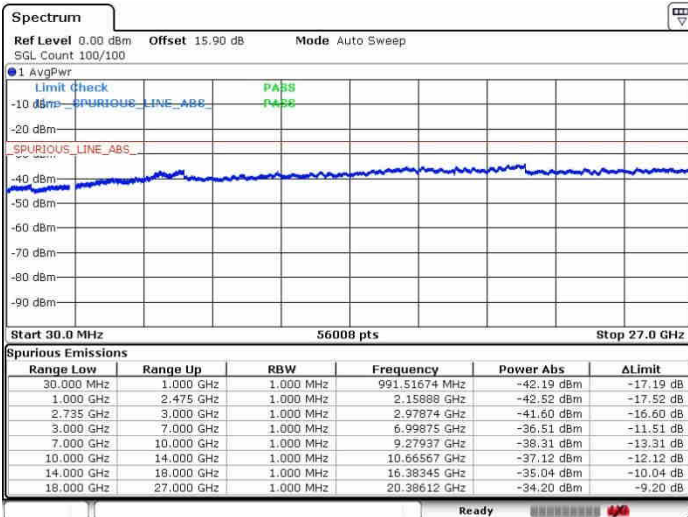

Highest Channel / FullIRB

N/A

Date: 28.SEP.2017 15:29:01

LTE Band 41 / 20MHz+20MHz

16QAM

Lowest Channel / 1RB0 and 1RB99

Lowest Channel / 1RB99 and 1RB0

Date: 26.SEP.2017 09:57:40

Date: 26.SEP.2017 09:59:57

Lowest Channel / FullIRB

N/A

Date: 26.SEP.2017 09:42:36

LTE Band 41 / 20MHz+20MHz

16QAM

Middle Channel / 1RB0 and 1RB99

Middle Channel / 1RB99 and 1RB0

Date: 28.SEP.2017 09:54:16

Date: 28.SEP.2017 10:06:32

Middle Channel / FullIRB

N/A

Date: 28.SEP.2017 09:45:16

LTE Band 41 / 20MHz+20MHz

16QAM

Highest Channel / 1RB0 and 1RB99

Highest Channel / 1RB99 and 1RB0

Date: 26.SEP.2017 09:51:53

Date: 26.SEP.2017 10:10:44

Highest Channel / FullIRB

N/A

Date: 26.SEP.2017 09:48:15

LTE Band 41 / 5MHz+20MHz

64QAM