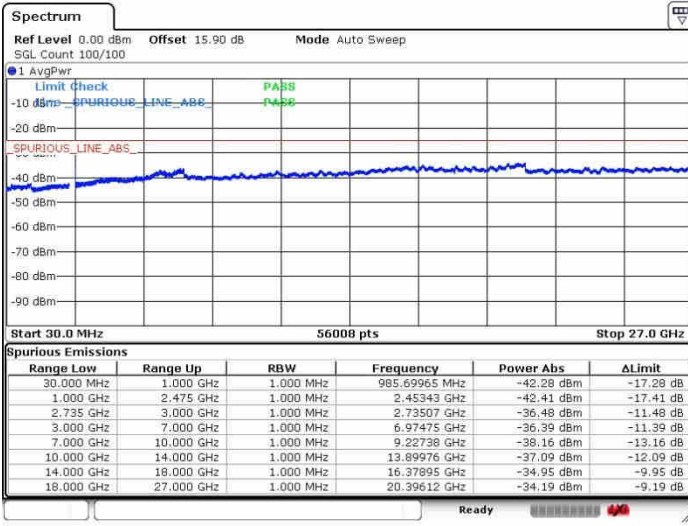

Date: 28.SEP.2017 13:41:52

LTE Band 41 / 15MHz+20MHz

16QAM

Highest Channel / 1RB0 and 1RB99

Highest Channel / 1RB74 and 1RB0

Date: 28.SEP.2017 13:46:20

Date: 28.SEP.2017 14:01:23

Highest Channel / FullIRB

N/A

Date: 28.SEP.2017 13:43:57

LTE Band 41 / 20MHz+5MHz

16QAM

Lowest Channel / 1RB0 and 1RB24

Lowest Channel / 1RB99 and 1RB0

Date: 26.SEP.2017 14:43:59

Date: 26.SEP.2017 14:48:05

Lowest Channel / FullIRB

N/A

Date: 26.SEP.2017 14:22:18

LTE Band 41 / 20MHz+5MHz

16QAM

Middle Channel / 1RB0 and 1RB24

Middle Channel / 1RB99 and 1RB0

Date: 28.SEP.2017 14:40:12

Date: 28.SEP.2017 14:50:24

Middle Channel / FullIRB

N/A

Date: 28.SEP.2017 14:28:10

LTE Band 41 / 20MHz+5MHz

16QAM

Highest Channel / 1RB0 and 1RB24

Highest Channel / 1RB99 and 1RB0