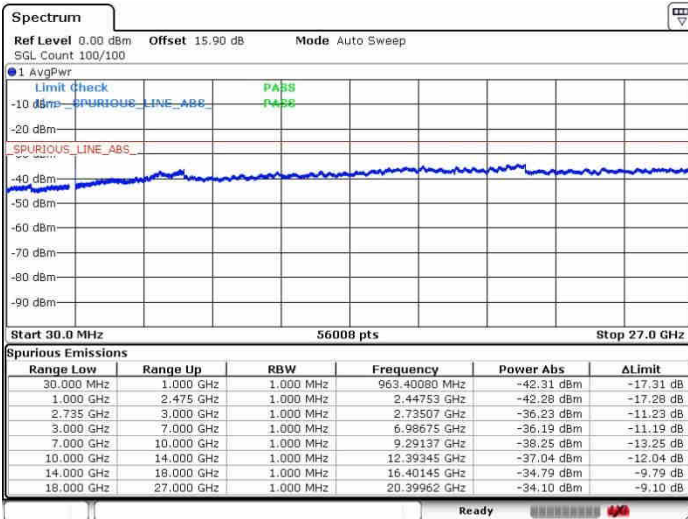

Lowest Channel / FullIRB

N/A

Date: 28.SEP.2017 14:22:59

LTE Band 41 / 20MHz+5MHz

64QAM

Middle Channel / 1RB0 and 1RB24

Middle Channel / 1RB99 and 1RB0

Date: 28.SEP.2017 14:40:54

Date: 28.SEP.2017 14:51:07

Middle Channel / FullRB

N/A

Date: 28.SEP.2017 14:29:00

LTE Band 41 / 20MHz+5MHz

64QAM

Highest Channel / 1RB0 and 1RB24

Highest Channel / 1RB99 and 1RB0

Date: 26.SEP.2017 14:34:22

Date: 26.SEP.2017 14:53:38

Highest Channel / FullIRB

N/A

Date: 26.SEP.2017 14:52:05