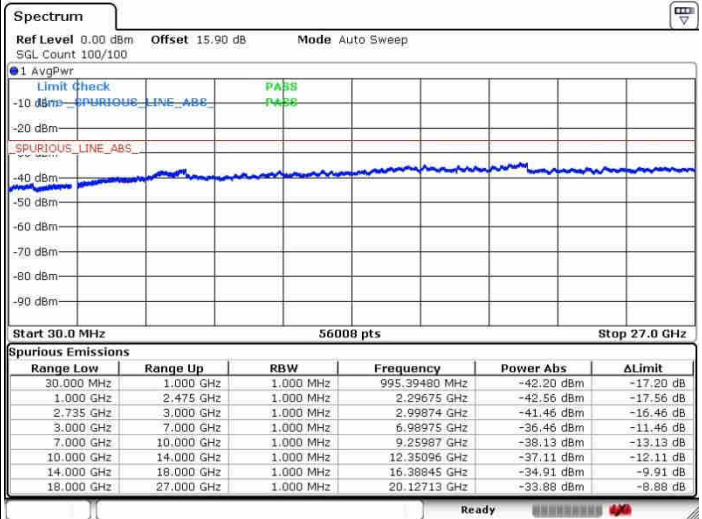

Highest Channel / 1RB0 and 1RB74

Highest Channel / 1RB74 and 1RB0

Date: 26.SEP.2017 11:49:09

Date: 26.SEP.2017 13:38:24

Highest Channel / FullIRB

N/A

Date: 26.SEP.2017 11:46:25

LTE Band 41 / 15MHz+20MHz

64QAM

Lowest Channel / 1RB0 and 1RB99

Lowest Channel / 1RB74 and 1RB0

Date: 26.SEP.2017 13:53:02

Date: 26.SEP.2017 13:58:01

Lowest Channel / FullIRB

N/A

Date: 26.SEP.2017 13:40:26