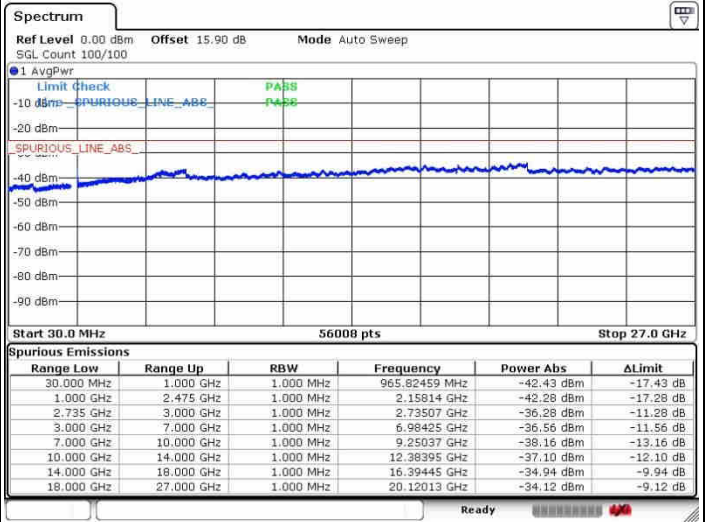

Lowest Channel / FullIRB

N/A

Date: 26.SEP.2017 14:22:18

LTE Band 41 / 20MHz+5MHz

16QAM

Middle Channel / 1RB0 and 1RB24

Middle Channel / 1RB99 and 1RB0

Date: 28.SEP.2017 14:40:12

Date: 28.SEP.2017 14:50:24

Middle Channel / FullIRB

N/A

Date: 28.SEP.2017 14:28:10

LTE Band 41 / 20MHz+5MHz

16QAM

Highest Channel / 1RB0 and 1RB24

Highest Channel / 1RB99 and 1RB0