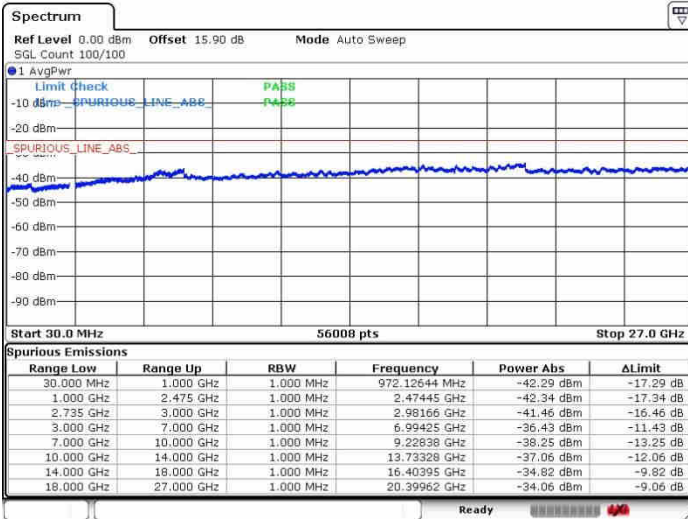

Middle Channel / 1RB74 and 1RB0

Date: 28.SEP.2017 11:52:12

Date: 28.SEP.2017 13:36:17

Middle Channel / FullIRB

N/A

Date: 28.SEP.2017 11:40:08

LTE Band 41 / 15MHz+15MHz

64QAM

Highest Channel / 1RB0 and 1RB74

Highest Channel / 1RB74 and 1RB0

Date: 26.SEP.2017 11:49:09

Date: 26.SEP.2017 13:38:24

Highest Channel / FullIRB

N/A

Date: 26.SEP.2017 11:46:25

LTE Band 41 / 15MHz+20MHz

64QAM

Lowest Channel / 1RB0 and 1RB99

Lowest Channel / 1RB74 and 1RB0

Date: 26.SEP.2017 13:53:02

Date: 26.SEP.2017 13:58:01

Lowest Channel / FullIRB

N/A

Date: 26.SEP.2017 13:40:26