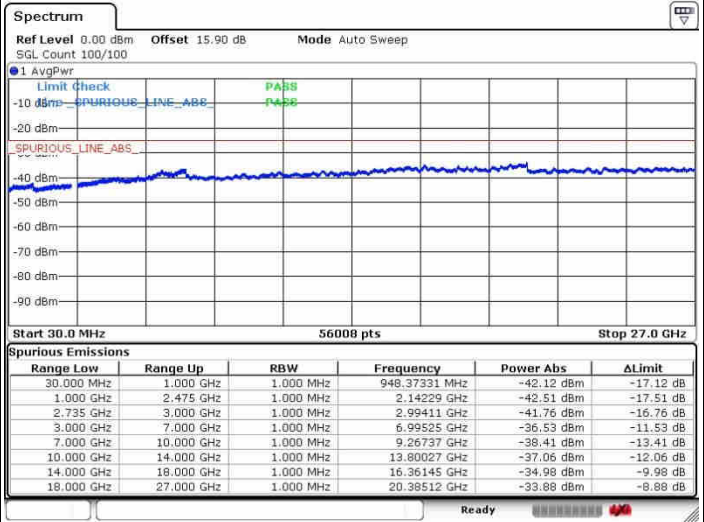

N/A

Date: 28.SEP.2017 15:26:04

LTE Band 41 / 20MHz+15MHz

16QAM

Highest Channel / 1RB0 and 1RB74

Highest Channel / 1RB99 and 1RB0

Date: 28.SEP.2017 15:31:50

Date: 28.SEP.2017 15:46:38

Highest Channel / FullIRB

N/A

Date: 28.SEP.2017 15:29:01

LTE Band 41 / 20MHz+20MHz

16QAM

Lowest Channel / 1RB0 and 1RB99

Lowest Channel / 1RB99 and 1RB0

Date: 26.SEP.2017 09:57:40

Date: 26.SEP.2017 09:59:57

Lowest Channel / FullIRB

N/A

Date: 26.SEP.2017 09:42:36

LTE Band 41 / 20MHz+20MHz

16QAM

Middle Channel / 1RB0 and 1RB99

Middle Channel / 1RB99 and 1RB0