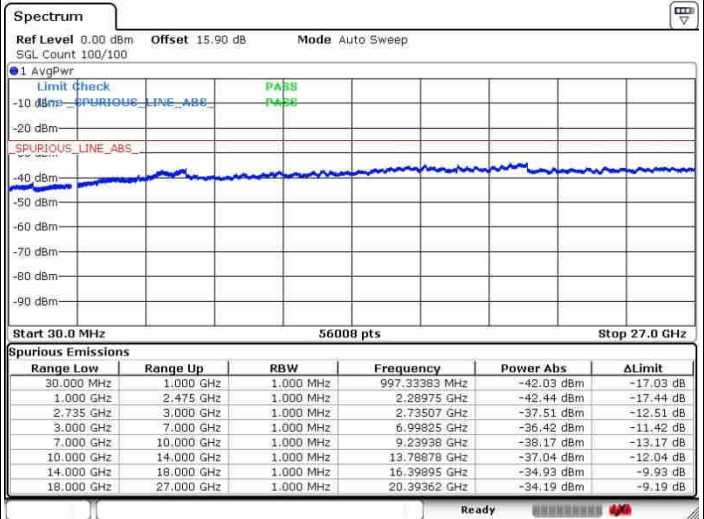

Date: 28.SEP.2017 14:50:24

Middle Channel / FullIRB

N/A

Date: 28.SEP.2017 14:28:10

LTE Band 41 / 20MHz+5MHz

16QAM

Highest Channel / 1RB0 and 1RB24

Highest Channel / 1RB99 and 1RB0

Date: 26.SEP.2017 14:33:31

Date: 26.SEP.2017 14:52:46

Highest Channel / FullRB

N/A

Date: 26.SEP.2017 14:31:26

LTE Band 41 / 20MHz+10MHz

16QAM

Lowest Channel / 1RB0 and 1RB49

Lowest Channel / 1RB99 and 1RB0

Date: 28.SEP.2017 15:09:03

Date: 28.SEP.2017 15:11:24

Lowest Channel / FullIRB

N/A

Date: 28.SEP.2017 14:55:07

LTE Band 41 / 20MHz+10MHz

16QAM