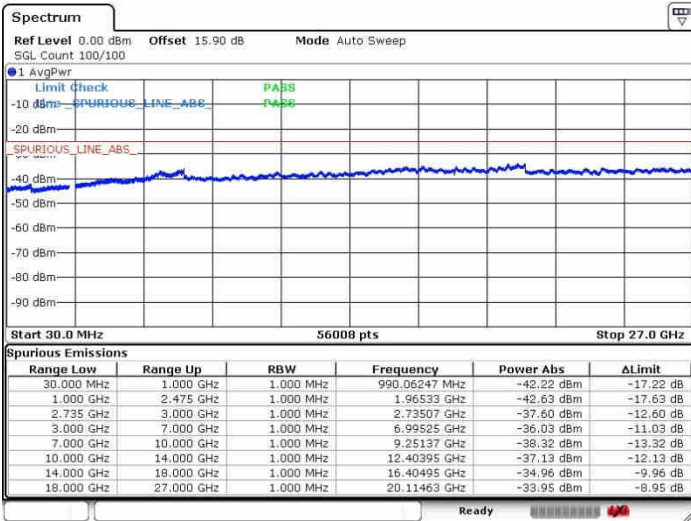

N/A

Date: 28.SEP.2017 13:43:57

LTE Band 41 / 20MHz+5MHz

16QAM

Lowest Channel / 1RB0 and 1RB24

Lowest Channel / 1RB99 and 1RB0

Date: 26.SEP.2017 14:43:59

Date: 26.SEP.2017 14:48:05

Lowest Channel / FullIRB

N/A

Date: 26.SEP.2017 14:22:18

LTE Band 41 / 20MHz+5MHz

16QAM

Middle Channel / 1RB0 and 1RB24

Middle Channel / 1RB99 and 1RB0

Date: 28.SEP.2017 14:40:12

Date: 28.SEP.2017 14:50:24

Middle Channel / FullIRB

N/A

Date: 28.SEP.2017 14:28:10

LTE Band 41 / 20MHz+5MHz

16QAM

Highest Channel / 1RB0 and 1RB24

Highest Channel / 1RB99 and 1RB0

Date: 26.SEP.2017 14:33:31

Date: 26.SEP.2017 14:52:46

Highest Channel / FullRB

N/A

Date: 26.SEP.2017 14:31:26

LTE Band 41 / 20MHz+10MHz

16QAM

Lowest Channel / 1RB0 and 1RB49