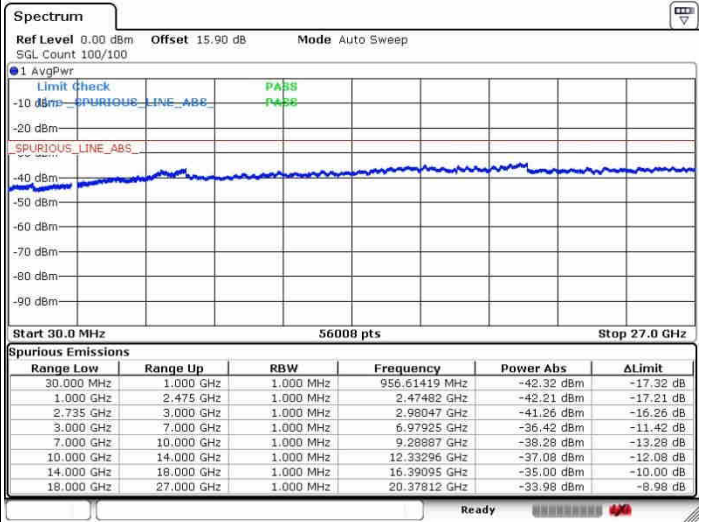

Date: 28.SEP.2017 13:42:38

LTE Band 41 / 15MHz+20MHz

64QAM

Highest Channel / 1RB0 and 1RB99

Highest Channel / 1RB74 and 1RB0

Date: 26.SEP.2017 13:47:27

Date: 26.SEP.2017 14:02:02

Highest Channel / FullRB

N/A

Date: 26.SEP.2017 13:44:36

LTE Band 41 / 20MHz+5MHz

64QAM

Lowest Channel / 1RB0 and 1RB24

Lowest Channel / 1RB99 and 1RB0

Date: 28.SEP.2017 14:44:56

Date: 28.SEP.2017 14:49:06