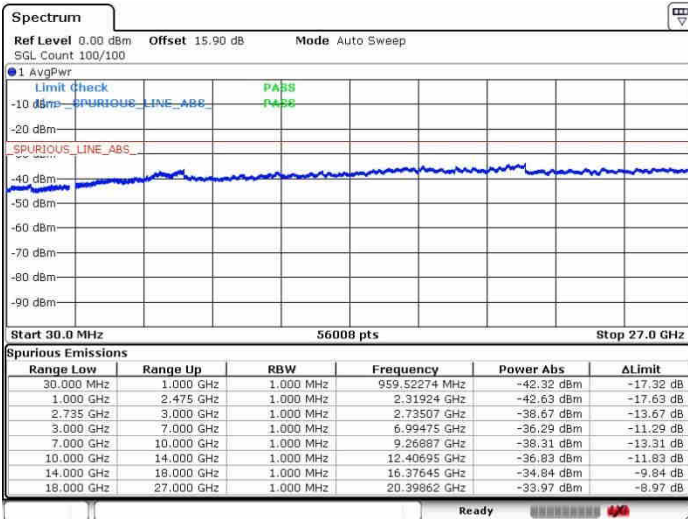

Date: 26.SEP.2017 14:33:31

Date: 26.SEP.2017 14:52:46

Highest Channel / FullRB

N/A

Date: 26.SEP.2017 14:31:26

LTE Band 41 / 20MHz+10MHz

16QAM

Lowest Channel / 1RB0 and 1RB49

Lowest Channel / 1RB99 and 1RB0

Date: 28.SEP.2017 15:09:03

Date: 28.SEP.2017 15:11:24

Lowest Channel / FullIRB

N/A

Date: 28.SEP.2017 14:55:07

LTE Band 41 / 20MHz+10MHz

16QAM

Middle Channel / 1RB0 and 1RB49

Middle Channel / 1RB99 and 1RB0

Date: 26.SEP.2017 15:05:28

Date: 26.SEP.2017 15:13:49

Middle Channel / FullIRB

N/A

Date: 26.SEP.2017 14:57:17

LTE Band 41 / 20MHz+10MHz