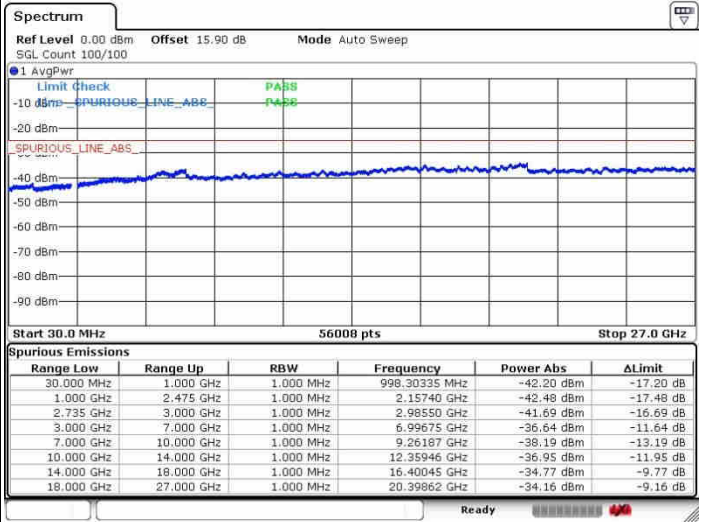

Date: 28.SEP.2017 13:41:52

LTE Band 41 / 15MHz+20MHz

16QAM

Highest Channel / 1RB0 and 1RB99

Highest Channel / 1RB74 and 1RB0

Date: 28.SEP.2017 13:46:20

Date: 28.SEP.2017 14:01:23

Highest Channel / FullIRB

N/A

Date: 28.SEP.2017 13:43:57

LTE Band 41 / 20MHz+5MHz

16QAM

Lowest Channel / 1RB0 and 1RB24

Lowest Channel / 1RB99 and 1RB0

Date: 26.SEP.2017 14:43:59

Date: 26.SEP.2017 14:48:05