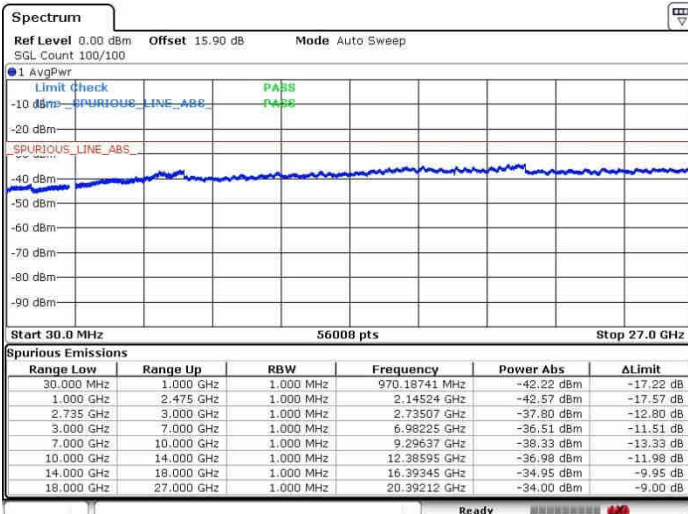

Date: 28.SEP.2017 13:42:38

LTE Band 41 / 15MHz+20MHz

64QAM

Highest Channel / 1RB0 and 1RB99

Highest Channel / 1RB74 and 1RB0

Date: 26.SEP.2017 13:47:27

Date: 26.SEP.2017 14:02:02

Highest Channel / FullRB

N/A

Date: 26.SEP.2017 13:44:36

LTE Band 41 / 20MHz+5MHz

64QAM

Lowest Channel / 1RB0 and 1RB24

Lowest Channel / 1RB99 and 1RB0

Date: 28.SEP.2017 14:44:56

Date: 28.SEP.2017 14:49:06

Lowest Channel / FullIRB

N/A

Date: 28.SEP.2017 14:22:59

LTE Band 41 / 20MHz+5MHz

64QAM

Middle Channel / 1RB0 and 1RB24

Middle Channel / 1RB99 and 1RB0

Date: 28.SEP.2017 14:40:54