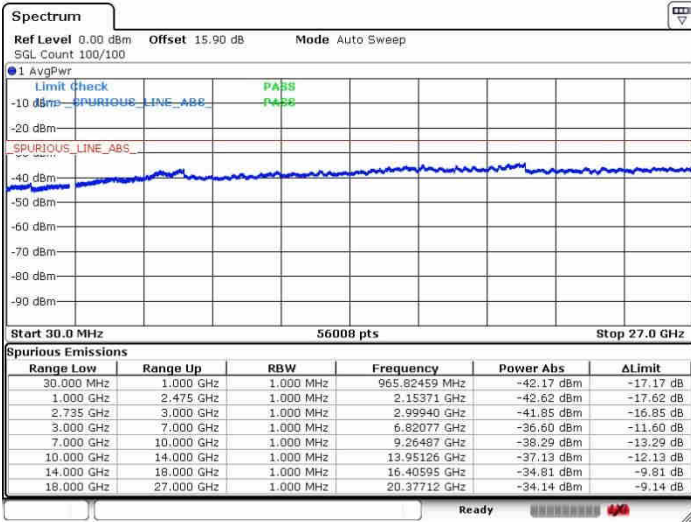

LTE Band 41 / 5MHz+20MHz

64QAM

Middle Channel / 1RB0 and 1RB99

Middle Channel / 1RB24 and 1RB0

Date: 28.SEP.2017 10:27:28