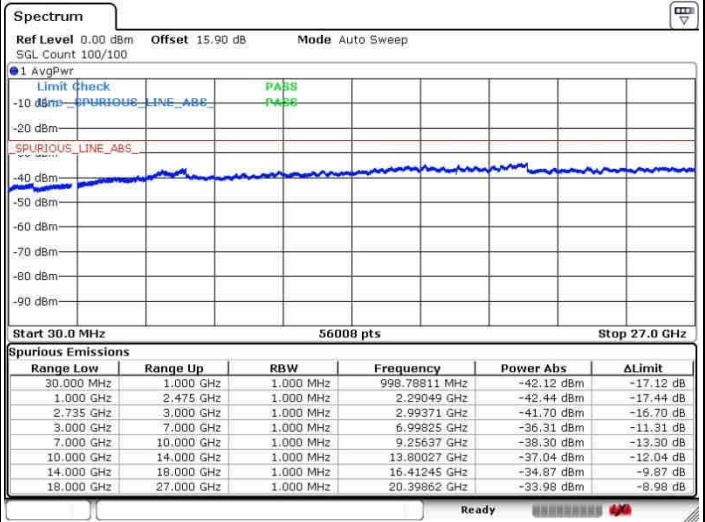

Highest Channel / 1RB0 and 1RB74

Highest Channel / 1RB74 and 1RB0

Date: 26.SEP.2017 11:49:09

Date: 26.SEP.2017 13:38:24

Highest Channel / FullIRB

N/A

Date: 26.SEP.2017 11:46:25

LTE Band 41 / 15MHz+20MHz

64QAM

Lowest Channel / 1RB0 and 1RB99

Lowest Channel / 1RB74 and 1RB0

Date: 26.SEP.2017 13:53:02

Date: 26.SEP.2017 13:58:01

Lowest Channel / FullIRB

N/A

Date: 26.SEP.2017 13:40:26

LTE Band 41 / 15MHz+20MHz

64QAM

Middle Channel / 1RB0 and 1RB99

Middle Channel / 1RB74 and 1RB0

Date: 28.SEP.2017 13:49:48

Date: 28.SEP.2017 14:00:05

Middle Channel / FullIRB

N/A