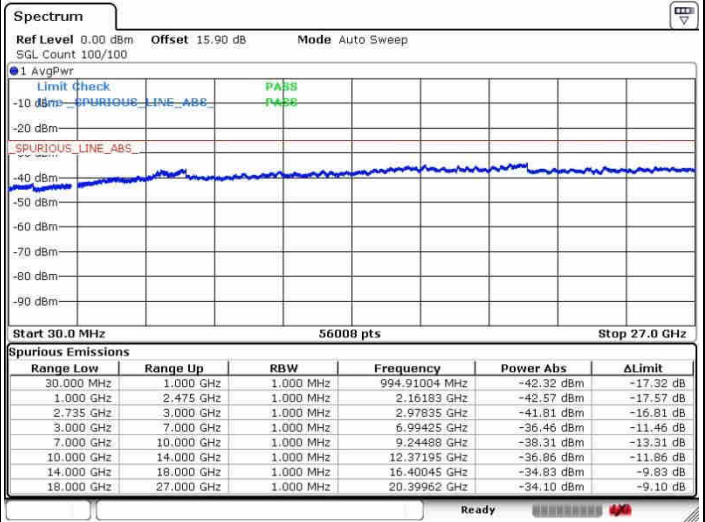

Date: 26.SEP.2017 09:59:57

Lowest Channel / FullIRB

N/A

Date: 26.SEP.2017 09:42:36

LTE Band 41 / 20MHz+20MHz

16QAM

Middle Channel / 1RB0 and 1RB99

Middle Channel / 1RB99 and 1RB0

Date: 28.SEP.2017 09:54:16

Date: 28.SEP.2017 10:06:32

Middle Channel / FullIRB

N/A

Date: 28.SEP.2017 09:45:16

LTE Band 41 / 20MHz+20MHz

16QAM

Highest Channel / 1RB0 and 1RB99

Highest Channel / 1RB99 and 1RB0

Date: 26.SEP.2017 09:51:53

Date: 26.SEP.2017 10:10:44

Highest Channel / FullIRB

N/A

Date: 26.SEP.2017 09:48:15

LTE Band 41 / 5MHz+20MHz

64QAM

Lowest Channel / 1RB0 and 1RB99

Lowest Channel / 1RB24 and 1RB0

Date: 28.SEP.2017 10:29:33

Date: 28.SEP.2017 10:35:43

Lowest Channel / FullIRB

N/A

Date: 28.SEP.2017 10:15:45

LTE Band 41 / 5MHz+20MHz