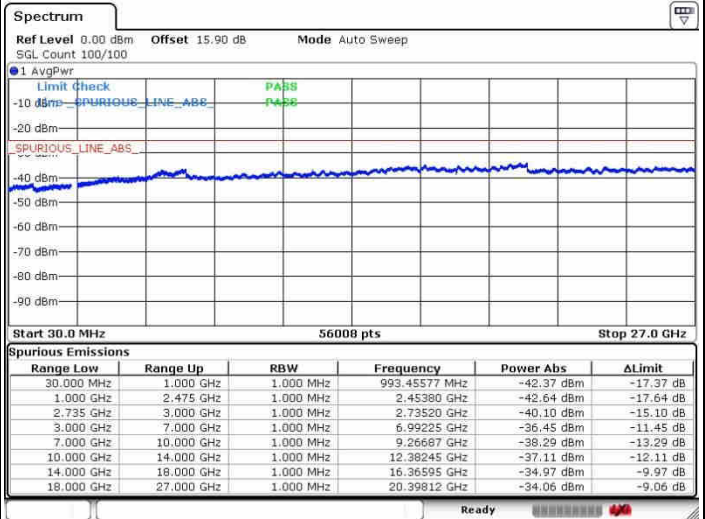

N/A

Date: 26.SEP.2017 13:44:36

LTE Band 41 / 20MHz+5MHz

64QAM

Lowest Channel / 1RB0 and 1RB24

Lowest Channel / 1RB99 and 1RB0

Date: 28.SEP.2017 14:44:56

Date: 28.SEP.2017 14:49:06

Lowest Channel / FullIRB

N/A

Date: 28.SEP.2017 14:22:59

LTE Band 41 / 20MHz+5MHz

64QAM

Middle Channel / 1RB0 and 1RB24

Middle Channel / 1RB99 and 1RB0

Date: 28.SEP.2017 14:40:54

Date: 28.SEP.2017 14:51:07

Middle Channel / FullRB

N/A

Date: 28.SEP.2017 14:29:00

LTE Band 41 / 20MHz+5MHz

64QAM

Highest Channel / 1RB0 and 1RB24

Highest Channel / 1RB99 and 1RB0