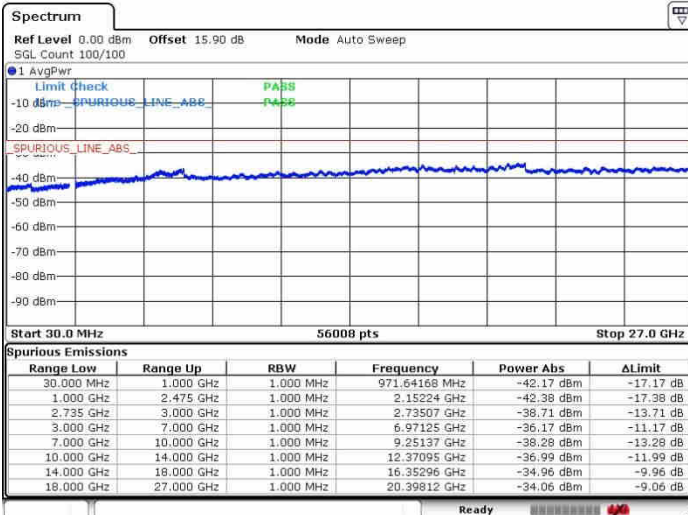

Date: 28.SEP.2017 13:42:38

LTE Band 41 / 15MHz+20MHz

64QAM

Highest Channel / 1RB0 and 1RB99

Highest Channel / 1RB74 and 1RB0

Date: 26.SEP.2017 13:47:27

Date: 26.SEP.2017 14:02:02

Highest Channel / FullRB

N/A

Date: 26.SEP.2017 13:44:36

LTE Band 41 / 20MHz+5MHz

64QAM

Lowest Channel / 1RB0 and 1RB24

Lowest Channel / 1RB99 and 1RB0

Date: 28.SEP.2017 14:44:56

Date: 28.SEP.2017 14:49:06

Lowest Channel / FullIRB

N/A

Date: 28.SEP.2017 14:22:59

LTE Band 41 / 20MHz+5MHz

64QAM

Middle Channel / 1RB0 and 1RB24

Middle Channel / 1RB99 and 1RB0

Date: 28.SEP.2017 14:40:54