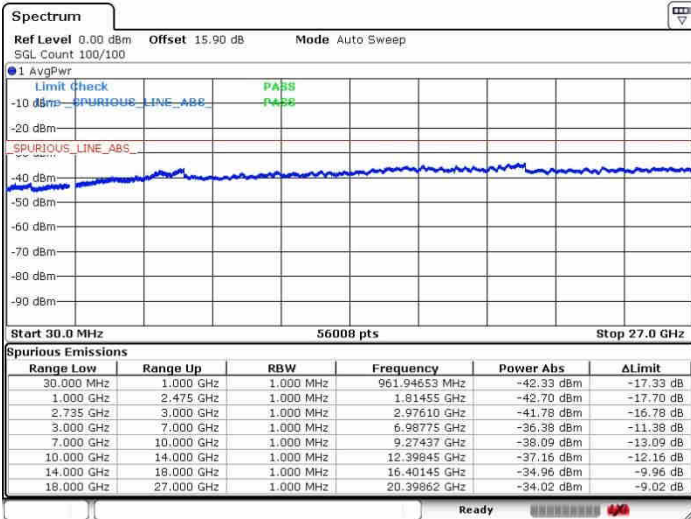

Date: 28.SEP.2017 11:18:52

Highest Channel / FullIRB

N/A

Date: 28.SEP.2017 11:16:34

LTE Band 41 / 15MHz+15MHz

64QAM

Lowest Channel / 1RB0 and 1RB74

Lowest Channel / 1RB74 and 1RB0

Date: 26.SEP.2017 11:54:24

Date: 26.SEP.2017 13:33:42

Lowest Channel / FullIRB

N/A

Date: 26.SEP.2017 11:27:12

LTE Band 41 / 15MHz+15MHz

64QAM

Middle Channel / 1RB0 and 1RB74

Middle Channel / 1RB74 and 1RB0

Date: 28.SEP.2017 11:52:12

Date: 28.SEP.2017 13:36:17

Middle Channel / FullIRB

N/A

Date: 28.SEP.2017 11:40:08

LTE Band 41 / 15MHz+15MHz

64QAM

Highest Channel / 1RB0 and 1RB74

Highest Channel / 1RB74 and 1RB0

Date: 26.SEP.2017 11:49:09

Date: 26.SEP.2017 13:38:24

Highest Channel / FullIRB

N/A

Date: 26.SEP.2017 11:46:25

LTE Band 41 / 15MHz+20MHz