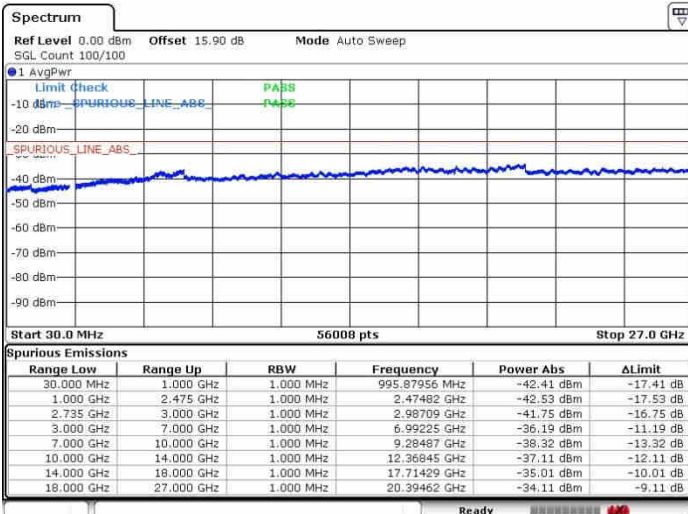

Middle Channel / 1RB74 and 1RB0

Date: 28.SEP.2017 11:52:12

Date: 28.SEP.2017 13:36:17

Middle Channel / FullIRB

N/A

Date: 28.SEP.2017 11:40:08

LTE Band 41 / 15MHz+15MHz

64QAM

Highest Channel / 1RB0 and 1RB74

Highest Channel / 1RB74 and 1RB0

Date: 26.SEP.2017 11:49:09

Date: 26.SEP.2017 13:38:24

Highest Channel / FullIRB

N/A

Date: 26.SEP.2017 11:46:25

LTE Band 41 / 15MHz+20MHz

64QAM

Lowest Channel / 1RB0 and 1RB99

Lowest Channel / 1RB74 and 1RB0

Date: 26.SEP.2017 13:53:02

Date: 26.SEP.2017 13:58:01

Lowest Channel / FullIRB

N/A

Date: 26.SEP.2017 13:40:26