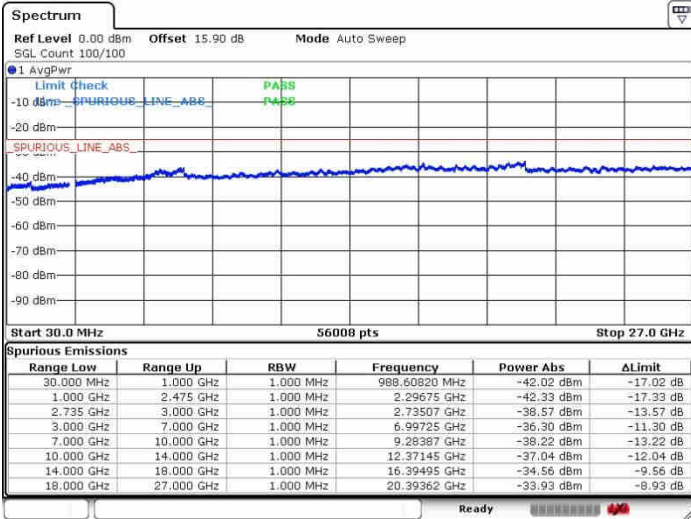

Highest Channel / 1RB0 and 1RB99

Highest Channel / 1RB74 and 1RB0

Date: 26.SEP.2017 13:45:36

Date: 26.SEP.2017 14:00:44

Highest Channel / FullRB

N/A

Date: 26.SEP.2017 13:43:18

LTE Band 41 / 20MHz+5MHz

QPSK

Lowest Channel / 1RB0 and 1RB24

Lowest Channel / 1RB99 and 1RB0

Date: 28.SEP.2017 14:43:12

Date: 28.SEP.2017 14:46:30

Lowest Channel / FullRB

N/A

Date: 28.SEP.2017 14:20:33

LTE Band 41 / 20MHz+5MHz

QPSK

Middle Channel / 1RB0 and 1RB24

Middle Channel / 1RB99 and 1RB0

Date: 28.SEP.2017 14:35:14

Date: 28.SEP.2017 14:49:45

Middle Channel / FullIRB

N/A

Date: 28.SEP.2017 14:26:41

LTE Band 41 / 20MHz+5MHz

QPSK

Highest Channel / 1RB0 and 1RB24

Highest Channel / 1RB99 and 1RB0

Date: 26.SEP.2017 14:32:53

Date: 26.SEP.2017 14:51:48

Highest Channel / FullRB