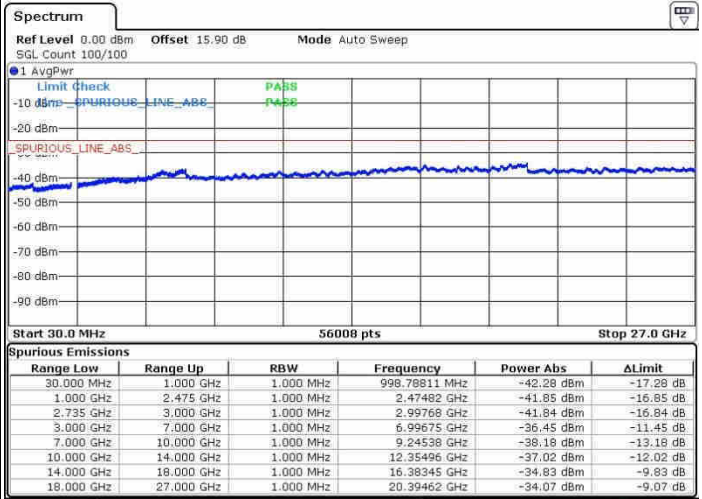

Date: 28.SEP.2017 10:26:27

Date: 28.SEP.2017 10:37:32

Middle Channel / FullIRB

N/A

Date: 28.SEP.2017 10:18:06

LTE Band 41 / 5MHz+20MHz

16QAM

Highest Channel / 1RB0 and 1RB99

Highest Channel / 1RB24 and 1RB0

Date: 28.SEP.2017 10:23:37

Date: 28.SEP.2017 10:40:53

Highest Channel / FullRB

N/A

Date: 28.SEP.2017 10:20:42

LTE Band 41 / 10MHz+20MHz

16QAM

Lowest Channel / 1RB0 and 1RB99

Lowest Channel / 1RB49 and 1RB0

Date: 26.SEP.2017 10:49:31

Date: 26.SEP.2017 11:22:02

Lowest Channel / FullIRB

N/A

Date: 26.SEP.2017 10:42:50

LTE Band 41 / 10MHz+20MHz