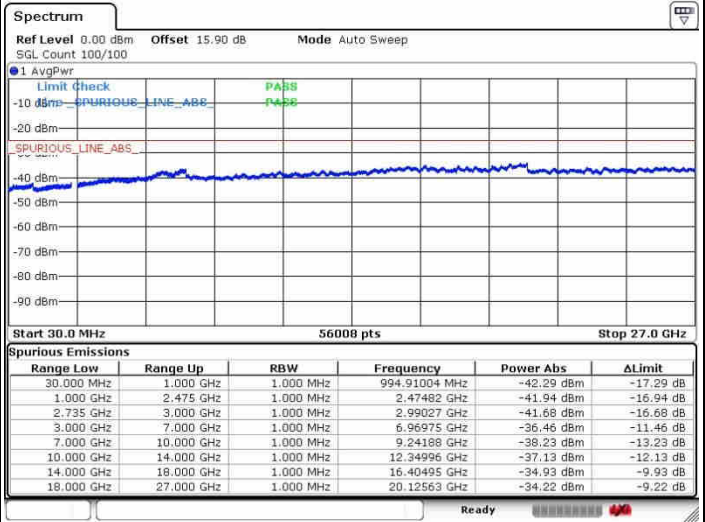

Date: 28.SEP.2017 11:20:28