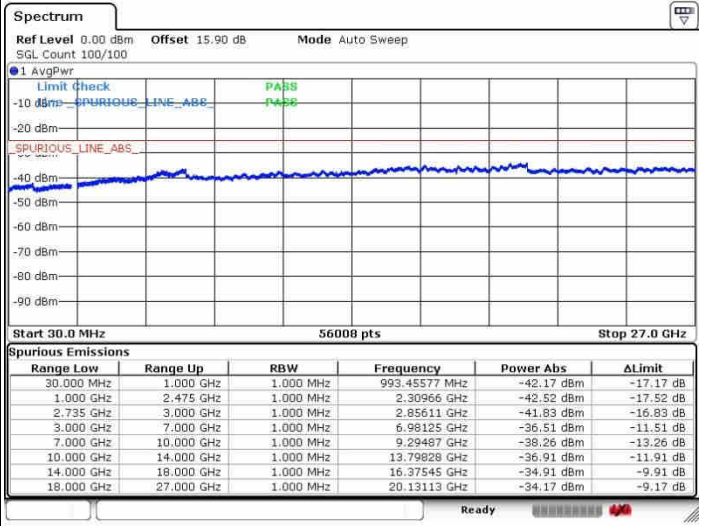

Date: 28.SEP.2017 09:41:29

LTE Band 41 / 20MHz+20MHz

QPSK

Middle Channel / 1RB0 and 1RB99

Middle Channel / 1RB99 and 1RB0

Date: 26.SEP.2017 09:53:26

Date: 26.SEP.2017 10:05:52

Middle Channel / FullRB

N/A

Date: 26.SEP.2017 09:44:26

LTE Band 41 / 20MHz+20MHz

QPSK

Highest Channel / 1RB0 and 1RB99

Highest Channel / 1RB99 and 1RB0

Date: 26.SEP.2017 09:51:00

Date: 26.SEP.2017 10:09:48

Highest Channel / FullRB

N/A

Date: 26.SEP.2017 09:47:07

LTE Band 41 / 5MHz+20MHz

16QAM

Lowest Channel / 1RB0 and 1RB99

Lowest Channel / 1RB24 and 1RB0

Date: 26.SEP.2017 10:28:30