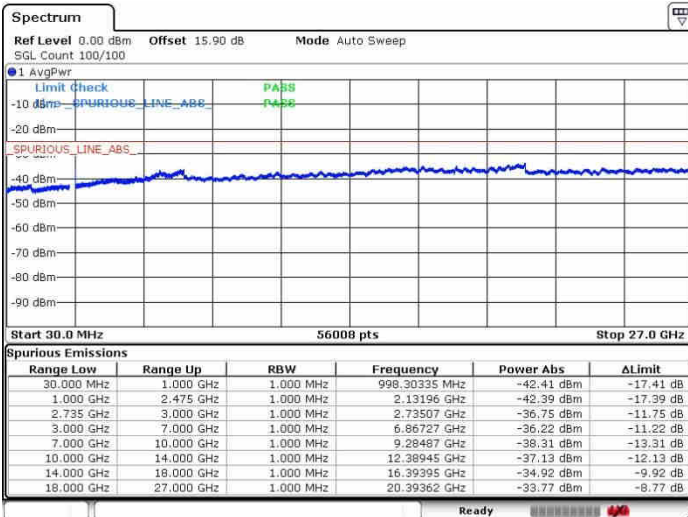

Middle Channel / 1RB0 and 1RB74

Middle Channel / 1RB99 and 1RB0

Date: 28.SEP.2017 15:33:47

Date: 28.SEP.2017 15:42:13

Middle Channel / FullIRB

N/A

Date: 28.SEP.2017 15:25:20

LTE Band 41 / 20MHz+15MHz

QPSK

Highest Channel / 1RB0 and 1RB74

Highest Channel / 1RB99 and 1RB0

Date: 28.SEP.2017 15:30:30

Date: 28.SEP.2017 15:45:26

Highest Channel / FullIRB

N/A

Date: 28.SEP.2017 15:27:53

LTE Band 41 / 20MHz+20MHz

QPSK

Lowest Channel / 1RB0 and 1RB99

Lowest Channel / 1RB99 and 1RB0

Date: 28.SEP.2017 09:56:57

Date: 28.SEP.2017 09:59:12

Lowest Channel / FullRB

N/A