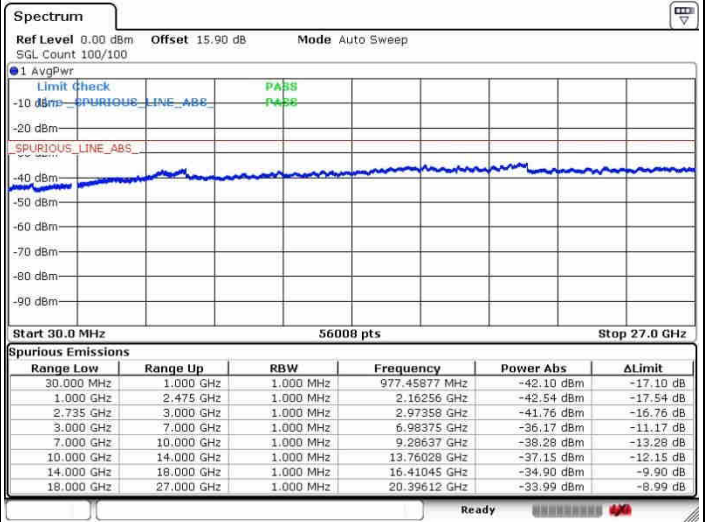

Date: 28.SEP.2017 13:50:47

Date: 28.SEP.2017 13:54:55

Lowest Channel / FullRB

N/A

Date: 28.SEP.2017 13:39:03

LTE Band 41 / 15MHz+20MHz

QPSK

Middle Channel / 1RB0 and 1RB9

Middle Channel / 1RB74 and 1RB0

Date: 26.SEP.2017 13:48:08

Date: 26.SEP.2017 13:58:41

Middle Channel / FullIRB

N/A

Date: 26.SEP.2017 13:41:08

LTE Band 41 / 15MHz+20MHz

QPSK

Highest Channel / 1RB0 and 1RB99

Highest Channel / 1RB74 and 1RB0

Date: 26.SEP.2017 13:45:36

Date: 26.SEP.2017 14:00:44

Highest Channel / FullRB

N/A

Date: 26.SEP.2017 13:43:18

LTE Band 41 / 20MHz+5MHz