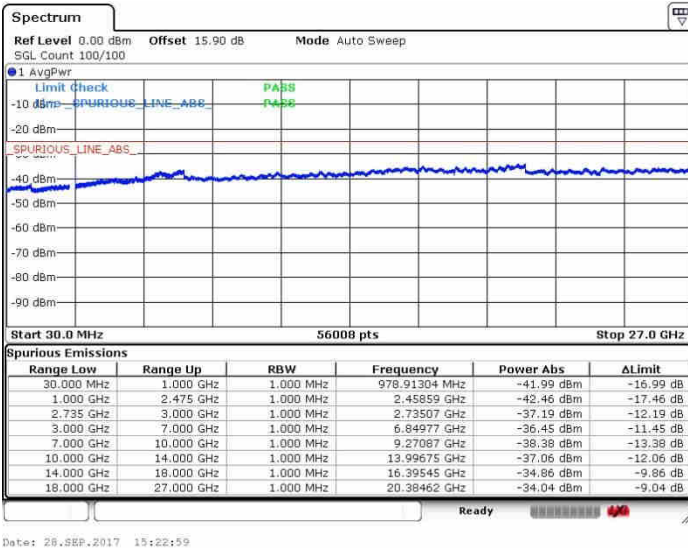

Date: 26.SEP.2017 15:01:31

Date: 26.SEP.2017 15:18:01

Highest Channel / FullIRB

N/A

Date: 26.SEP.2017 14:58:46

LTE Band 41 / 20MHz+15MHz

QPSK

Lowest Channel / 1RB0 and 1RB74

Lowest Channel / 1RB99 and 1RB0

Date: 28.SEP.2017 15:36:15

Date: 28.SEP.2017 15:38:38

Lowest Channel / FullRB

N/A

Date: 28.SEP.2017 15:22:59

LTE Band 41 / 20MHz+15MHz

QPSK

Middle Channel / 1RB0 and 1RB74

Middle Channel / 1RB99 and 1RB0

Date: 28.SEP.2017 15:33:47

Date: 28.SEP.2017 15:42:13

Middle Channel / FullIRB

N/A

Date: 28.SEP.2017 15:25:20

LTE Band 41 / 20MHz+15MHz

QPSK

Highest Channel / 1RB0 and 1RB74

Highest Channel / 1RB99 and 1RB0

Date: 28.SEP.2017 15:30:30

Date: 28.SEP.2017 15:45:26

Highest Channel / FullIRB

N/A

Date: 28.SEP.2017 15:27:53