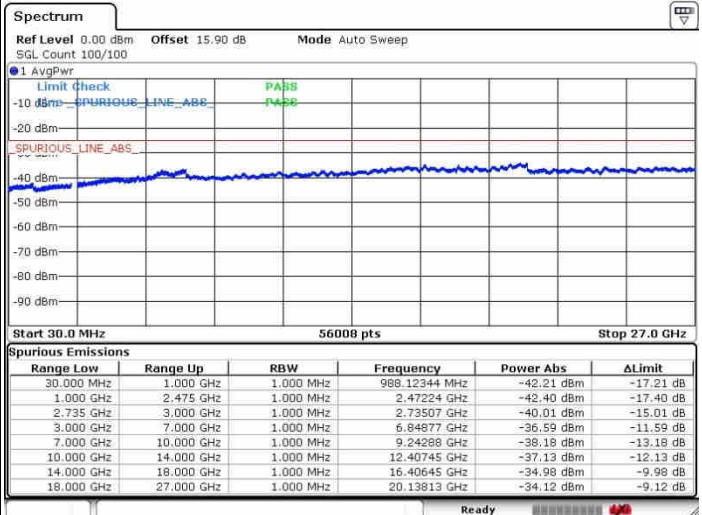

Lowest Channel / 1RB99 and 1RB0

Date: 28.SEP.2017 15:36:15

Date: 28.SEP.2017 15:38:38

Lowest Channel / FullRB

N/A

Date: 28.SEP.2017 15:22:59

LTE Band 41 / 20MHz+15MHz

QPSK

Middle Channel / 1RB0 and 1RB74

Middle Channel / 1RB99 and 1RB0

Date: 28.SEP.2017 15:33:47

Date: 28.SEP.2017 15:42:13

Middle Channel / FullIRB

N/A

Date: 28.SEP.2017 15:25:20

LTE Band 41 / 20MHz+15MHz

QPSK

Highest Channel / 1RB0 and 1RB74

Highest Channel / 1RB99 and 1RB0

Date: 28.SEP.2017 15:30:30

Date: 28.SEP.2017 15:45:26

Highest Channel / FullIRB

N/A

Date: 28.SEP.2017 15:27:53