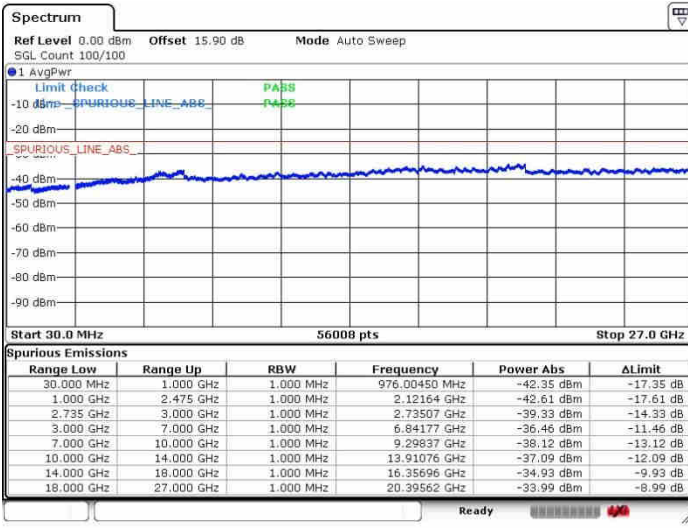

QPSK

Lowest Channel / 1RB0 and 1RB24

Lowest Channel / 1RB99 and 1RB0

Date: 28.SEP.2017 14:43:12

Date: 28.SEP.2017 14:46:30

Lowest Channel / FullRB

N/A

Date: 28.SEP.2017 14:20:33

LTE Band 41 / 20MHz+5MHz

QPSK

Middle Channel / 1RB0 and 1RB24

Middle Channel / 1RB99 and 1RB0

Date: 28.SEP.2017 14:35:14

Date: 28.SEP.2017 14:49:45

Middle Channel / FullIRB

N/A

Date: 28.SEP.2017 14:26:41

LTE Band 41 / 20MHz+5MHz

QPSK

Highest Channel / 1RB0 and 1RB24

Highest Channel / 1RB99 and 1RB0

Date: 26.SEP.2017 14:32:53

Date: 26.SEP.2017 14:51:48

Highest Channel / FullRB