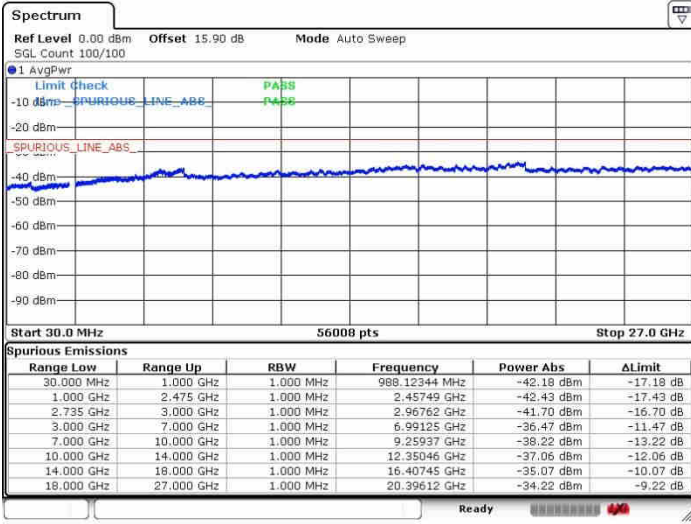

LTE Band 41 / 20MHz+20MHz

QPSK

Lowest Channel / 1RB0 and 1RB99

Lowest Channel / 1RB99 and 1RB0

Date: 28.SEP.2017 09:56:57

Date: 28.SEP.2017 09:59:12

Lowest Channel / FullRB

N/A

Date: 28.SEP.2017 09:41:29

LTE Band 41 / 20MHz+20MHz

QPSK

Middle Channel / 1RB0 and 1RB99

Middle Channel / 1RB99 and 1RB0

Date: 26.SEP.2017 09:53:26

Date: 26.SEP.2017 10:05:52

Middle Channel / FullRB

N/A

Date: 26.SEP.2017 09:44:26

LTE Band 41 / 20MHz+20MHz

QPSK

Highest Channel / 1RB0 and 1RB99

Highest Channel / 1RB99 and 1RB0

Date: 26.SEP.2017 09:51:00

Date: 26.SEP.2017 10:09:48

Highest Channel / FullRB

N/A

Date: 26.SEP.2017 09:47:07

LTE Band 41 / 5MHz+20MHz

16QAM

Lowest Channel / 1RB0 and 1RB99

Lowest Channel / 1RB24 and 1RB0

Date: 26.SEP.2017 10:28:30