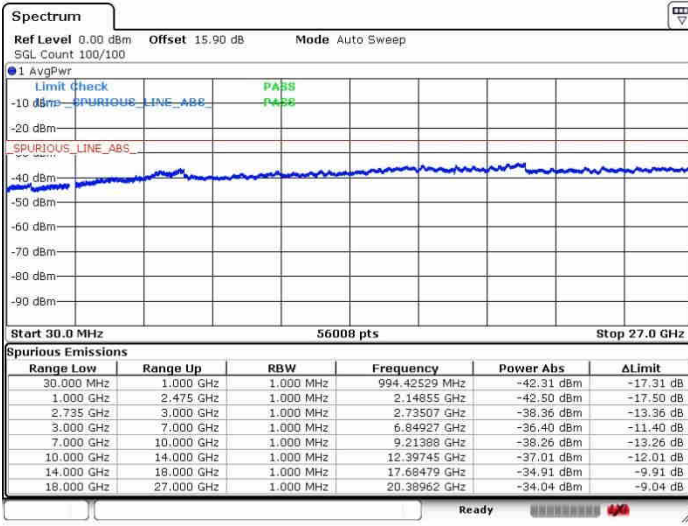

Date: 28.SEP.2017 14:26:41

LTE Band 41 / 20MHz+5MHz

QPSK

Highest Channel / 1RB0 and 1RB24

Highest Channel / 1RB99 and 1RB0

Date: 26.SEP.2017 14:32:53

Date: 26.SEP.2017 14:51:48

Highest Channel / FullRB

N/A

Date: 26.SEP.2017 14:30:13

LTE Band 41 / 20MHz+10MHz

QPSK

Lowest Channel / 1RB0 and 1RB49

Lowest Channel / 1RB99 and 1RB0

Date: 26.SEP.2017 15:08:19

Date: 26.SEP.2017 15:10:21