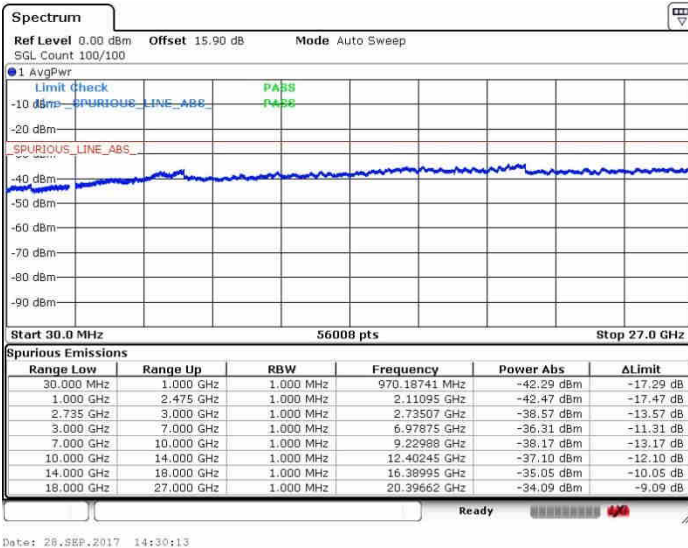

LTE Band 41 / 20MHz+5MHz

QPSK

Middle Channel / 1RB0 and 1RB24

Middle Channel / 1RB99 and 1RB0

Date: 28.SEP.2017 14:35:14

Date: 28.SEP.2017 14:49:45

Middle Channel / FullIRB

N/A

Date: 28.SEP.2017 14:26:41

LTE Band 41 / 20MHz+5MHz

QPSK

Highest Channel / 1RB0 and 1RB24

Highest Channel / 1RB99 and 1RB0

Date: 26.SEP.2017 14:32:53

Date: 26.SEP.2017 14:51:48

Highest Channel / FullRB

N/A

Date: 26.SEP.2017 14:30:13

LTE Band 41 / 20MHz+10MHz

QPSK

Lowest Channel / 1RB0 and 1RB49

Lowest Channel / 1RB99 and 1RB0

Date: 26.SEP.2017 15:08:19

Date: 26.SEP.2017 15:10:21