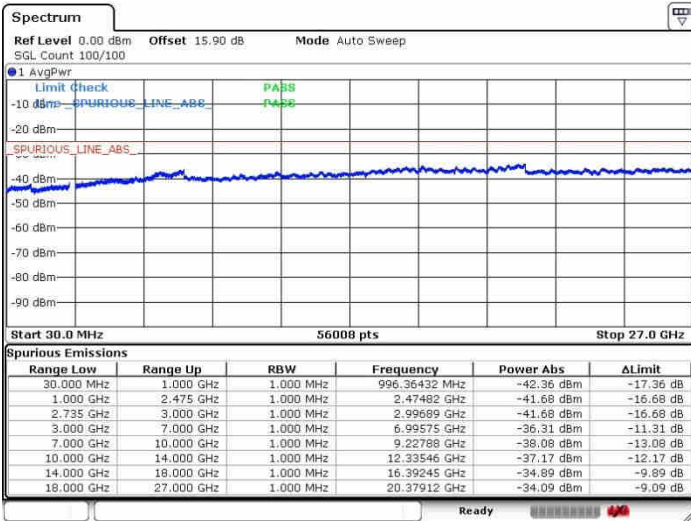

Highest Channel / 1RB24 and 1RB0

Date: 28.SEP.2017 10:23:37

Date: 28.SEP.2017 10:40:53

Highest Channel / FullRB

N/A

Date: 28.SEP.2017 10:20:42

LTE Band 41 / 10MHz+20MHz

16QAM

Lowest Channel / 1RB0 and 1RB99

Lowest Channel / 1RB49 and 1RB0

Date: 26.SEP.2017 10:49:31

Date: 26.SEP.2017 11:22:02

Lowest Channel / FullIRB

N/A

Date: 26.SEP.2017 10:42:50

LTE Band 41 / 10MHz+20MHz

16QAM

MiddleChannel / 1RB0 and 1RB99

Middle Channel / 1RB49 and 1RB0

Date: 28.SEP.2017 10:54:22

Date: 28.SEP.2017 11:20:28

Middle Channel / FullIRB

N/A

Date: 28.SEP.2017 11:10:47

LTE Band 41 / 10MHz+20MHz

16QAM

Highest Channel / 1RB0 and 1RB99

Highest Channel / 1RB49 and 1RB0

Date: 26.SEP.2017 10:57:52

Date: 26.SEP.2017 11:18:04

Highest Channel / FullIRB

N/A