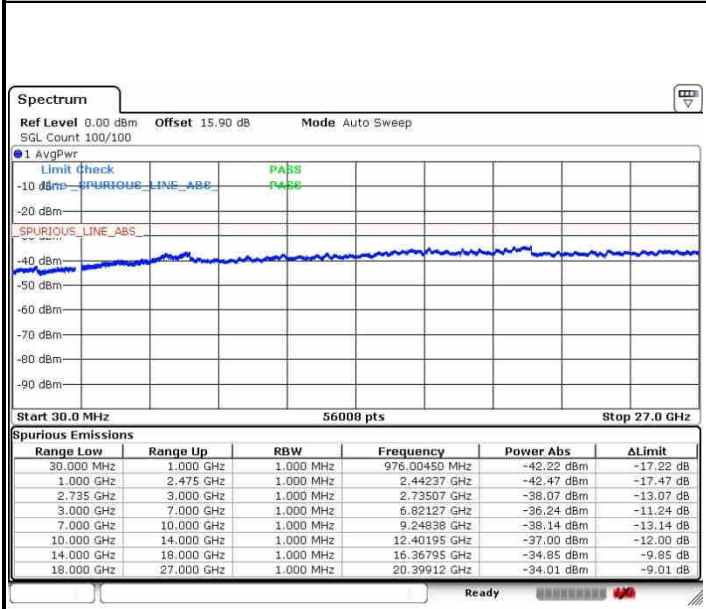

N/A

Date: 26.SEP.2017 14:30:13

LTE Band 41 / 20MHz+10MHz

QPSK

Lowest Channel / 1RB0 and 1RB49

Lowest Channel / 1RB99 and 1RB0

Date: 26.SEP.2017 15:08:19

Date: 26.SEP.2017 15:10:21

Lowest Channel / FullRB

N/A

Date: 26.SEP.2017 14:54:20

**LTE Band 41 / 20MHz+10MHz**

**QPSK**

**Middle Channel / 1RB0 and 1RB49**

Date: 26.SEP.2017 15:04:48

**Middle Channel / 1RB99 and 1RB0**

Date: 26.SEP.2017 15:12:49

**Middle Channel / FullRB**

Date: 26.SEP.2017 14:56:30

**N/A**

LTE Band 41 / 20MHz+10MHz

QPSK

Highest Channel / 1RB0 and 1RB49

Highest Channel / 1RB99 and 1RB0

Date: 26.SEP.2017 15:01:31

Date: 26.SEP.2017 15:18:01

Highest Channel / FullIRB

N/A

Date: 26.SEP.2017 14:58:46

LTE Band 41 / 20MHz+15MHz

QPSK

Lowest Channel / 1RB0 and 1RB74