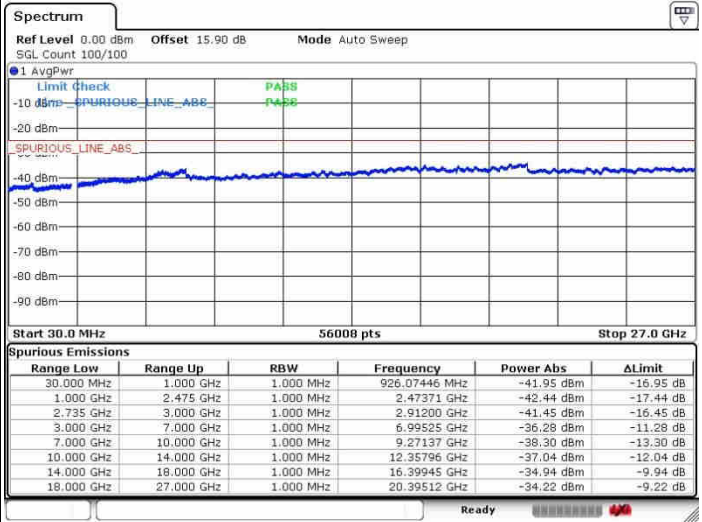

Date: 26.SEP.2017 10:31:33

Lowest Channel / FullIRB

N/A

Date: 26.SEP.2017 10:14:58

LTE Band 41 / 5MHz+20MHz

16QAM

Middle Channel / 1RB0 and 1RB99

Middle Channel / 1RB24 and 1RB0

Date: 28.SEP.2017 10:26:27

Date: 28.SEP.2017 10:37:32

Middle Channel / FullIRB

N/A

Date: 28.SEP.2017 10:18:06

LTE Band 41 / 5MHz+20MHz

16QAM

Highest Channel / 1RB0 and 1RB99

Highest Channel / 1RB24 and 1RB0

Date: 28.SEP.2017 10:23:37

Date: 28.SEP.2017 10:40:53

Highest Channel / FullRB

N/A

Date: 28.SEP.2017 10:20:42

LTE Band 41 / 10MHz+20MHz

16QAM

Lowest Channel / 1RB0 and 1RB99

Lowest Channel / 1RB49 and 1RB0

Date: 26.SEP.2017 10:49:31

Date: 26.SEP.2017 11:22:02

Lowest Channel / FullIRB

N/A

Date: 26.SEP.2017 10:42:50

LTE Band 41 / 10MHz+20MHz