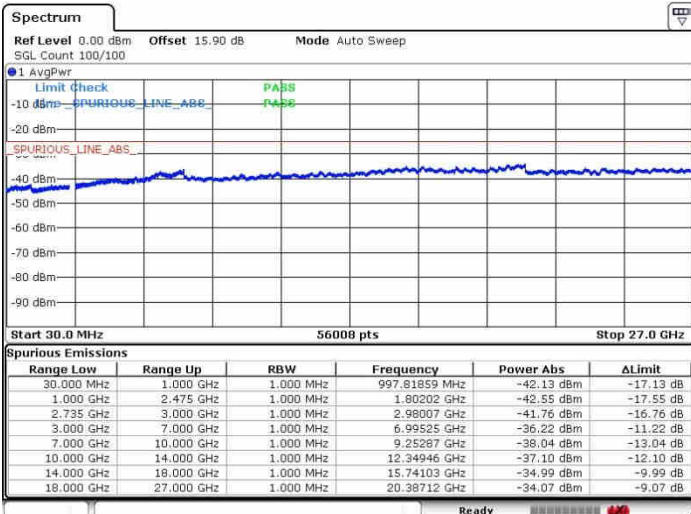

N/A

Date: 26.SEP.2017 09:44:26

LTE Band 41 / 20MHz+20MHz

QPSK

Highest Channel / 1RB0 and 1RB99

Highest Channel / 1RB99 and 1RB0

Date: 26.SEP.2017 09:51:00

Date: 26.SEP.2017 10:09:48

Highest Channel / FullRB

N/A

Date: 26.SEP.2017 09:47:07

LTE Band 41 / 5MHz+20MHz

16QAM

Lowest Channel / 1RB0 and 1RB99

Lowest Channel / 1RB24 and 1RB0

Date: 26.SEP.2017 10:28:30

Date: 26.SEP.2017 10:31:33

Lowest Channel / FullIRB

N/A

Date: 26.SEP.2017 10:14:58

LTE Band 41 / 5MHz+20MHz

16QAM

Middle Channel / 1RB0 and 1RB99

Middle Channel / 1RB24 and 1RB0