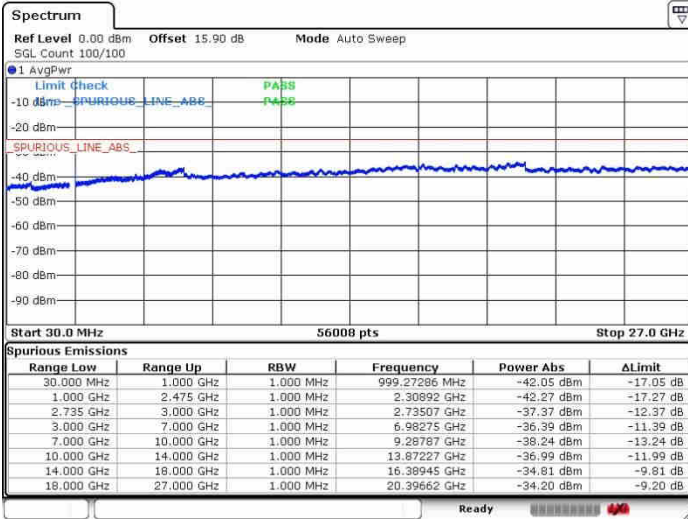

Lowest Channel / FullRB

N/A

Date: 26.SEP.2017 14:54:20

**LTE Band 41 / 20MHz+10MHz**

**QPSK**

**Middle Channel / 1RB0 and 1RB49**

Date: 26.SEP.2017 15:04:48

**Middle Channel / 1RB99 and 1RB0**

Date: 26.SEP.2017 15:12:49

**Middle Channel / FullRB**

Date: 26.SEP.2017 14:56:30

**N/A**

LTE Band 41 / 20MHz+10MHz

QPSK

Highest Channel / 1RB0 and 1RB49

Highest Channel / 1RB99 and 1RB0

Date: 26.SEP.2017 15:01:31

Date: 26.SEP.2017 15:18:01

Highest Channel / FullIRB

N/A

Date: 26.SEP.2017 14:58:46

LTE Band 41 / 20MHz+15MHz

QPSK

Lowest Channel / 1RB0 and 1RB74

Lowest Channel / 1RB99 and 1RB0

Date: 28.SEP.2017 15:36:15

Date: 28.SEP.2017 15:38:38

Lowest Channel / FullRB

N/A

Date: 28.SEP.2017 15:22:59

LTE Band 41 / 20MHz+15MHz

QPSK