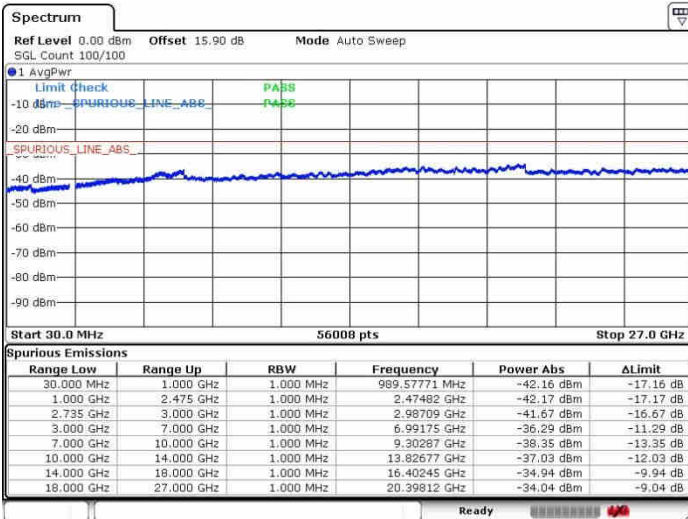

LTE Band 41 / 10MHz+20MHz

QPSK

Highest Channel / 1RB0 and 1RB99

Highest Channel / 1RB49 and 1RB0

Date: 26.SEP.2017 10:57:01

Date: 26.SEP.2017 11:17:14

Highest Channel / FullIRB

N/A

Date: 26.SEP.2017 11:13:06

LTE Band 41 / 15MHz+15MHz

QPSK

Lowest Channel / 1RB0 and 1RB74

Lowest Channel / 1RB74 and 1RB0

Date: 28.SEP.2017 11:52:51

Date: 28.SEP.2017 11:56:05

Lowest Channel / FullRB

N/A

Date: 28.SEP.2017 11:24:04

LTE Band 41 / 15MHz+15MHz

QPSK

Middle Channel / 1RB0 and 1RB74

Middle Channel / 1RB74 and 1RB0

Date: 28.SEP.2017 11:50:04

Date: 28.SEP.2017 13:34:30

Middle Channel / FullIRB

N/A

Date: 28.SEP.2017 11:52:11

LTE Band 41 / 15MHz+15MHz

QPSK

Highest Channel / 1RB0 and 1RB74

Highest Channel / 1RB74 and 1RB0

Date: 28.SEP.2017 11:47:23