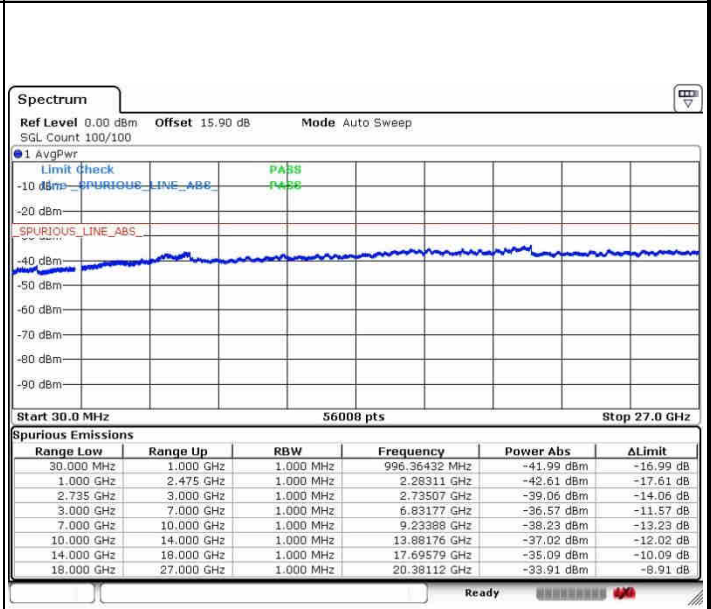

N/A

Date: 26.SEP.2017 14:30:13

LTE Band 41 / 20MHz+10MHz

QPSK

Lowest Channel / 1RB0 and 1RB49

Lowest Channel / 1RB99 and 1RB0

Date: 26.SEP.2017 15:08:19

Date: 26.SEP.2017 15:10:21

Lowest Channel / FullRB

N/A

Date: 26.SEP.2017 14:54:20

**LTE Band 41 / 20MHz+10MHz**

**QPSK**

**Middle Channel / 1RB0 and 1RB49**

Date: 26.SEP.2017 15:04:48

**Middle Channel / 1RB99 and 1RB0**

Date: 26.SEP.2017 15:12:49

**Middle Channel / FullRB**

Date: 26.SEP.2017 14:56:30

**N/A**

LTE Band 41 / 20MHz+10MHz

QPSK

Highest Channel / 1RB0 and 1RB49

Highest Channel / 1RB99 and 1RB0

Date: 26.SEP.2017 15:01:31

Date: 26.SEP.2017 15:18:01

Highest Channel / FullIRB

N/A

Date: 26.SEP.2017 14:58:46

LTE Band 41 / 20MHz+15MHz

QPSK

Lowest Channel / 1RB0 and 1RB74