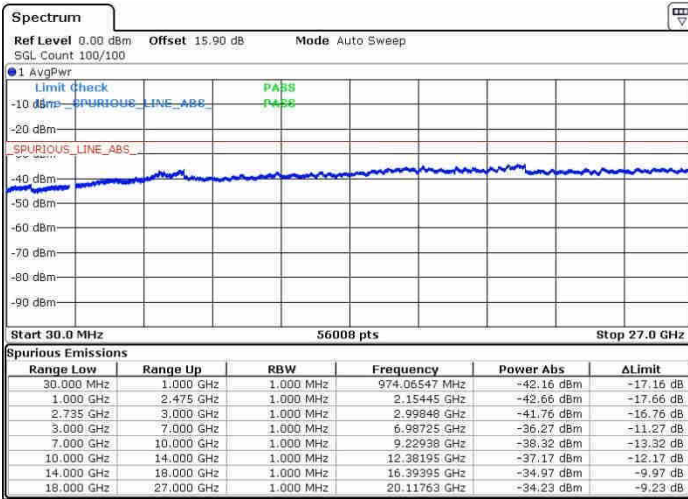

Highest Channel / 1RB24 and 1RB0

Date: 28.SEP.2017 10:23:37

Date: 28.SEP.2017 10:40:53

Highest Channel / FullRB

N/A

Date: 28.SEP.2017 10:20:42

LTE Band 41 / 10MHz+20MHz

16QAM

Lowest Channel / 1RB0 and 1RB99

Lowest Channel / 1RB49 and 1RB0

Date: 26.SEP.2017 10:49:31

Date: 26.SEP.2017 11:22:02

Lowest Channel / FullIRB

N/A

Date: 26.SEP.2017 10:42:50

LTE Band 41 / 10MHz+20MHz