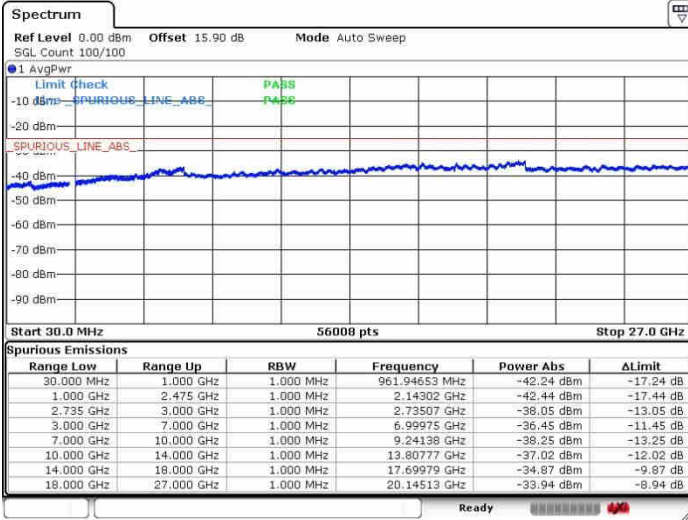

Lowest Channel / FullRB

N/A

Date: 26.SEP.2017 14:54:20

**LTE Band 41 / 20MHz+10MHz**

**QPSK**

**Middle Channel / 1RB0 and 1RB49**

Date: 26.SEP.2017 15:04:48

**Middle Channel / 1RB99 and 1RB0**

Date: 26.SEP.2017 15:12:49

**Middle Channel / FullRB**

Date: 26.SEP.2017 14:56:30

**N/A**

LTE Band 41 / 20MHz+10MHz

QPSK

Highest Channel / 1RB0 and 1RB49

Highest Channel / 1RB99 and 1RB0

Date: 26.SEP.2017 15:01:31

Date: 26.SEP.2017 15:18:01

Highest Channel / FullIRB

N/A

Date: 26.SEP.2017 14:58:46

LTE Band 41 / 20MHz+15MHz

QPSK

Lowest Channel / 1RB0 and 1RB74

Lowest Channel / 1RB99 and 1RB0

Date: 28.SEP.2017 15:36:15

Date: 28.SEP.2017 15:38:38

Lowest Channel / FullRB

N/A

Date: 28.SEP.2017 15:22:59

LTE Band 41 / 20MHz+15MHz

QPSK