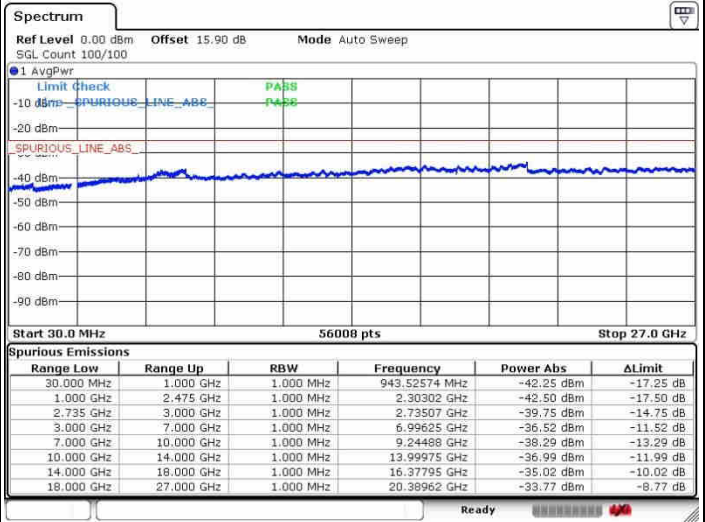

Date: 26.SEP.2017 15:01:31

Date: 26.SEP.2017 15:18:01

Highest Channel / FullIRB

N/A

Date: 26.SEP.2017 14:58:46

LTE Band 41 / 20MHz+15MHz

QPSK

Lowest Channel / 1RB0 and 1RB74

Lowest Channel / 1RB99 and 1RB0

Date: 28.SEP.2017 15:36:15

Date: 28.SEP.2017 15:38:38

Lowest Channel / FullRB

N/A

Date: 28.SEP.2017 15:22:59

LTE Band 41 / 20MHz+15MHz

QPSK

Middle Channel / 1RB0 and 1RB74

Middle Channel / 1RB99 and 1RB0

Date: 28.SEP.2017 15:33:47

Date: 28.SEP.2017 15:42:13

Middle Channel / FullIRB

N/A

Date: 28.SEP.2017 15:25:20

LTE Band 41 / 20MHz+15MHz