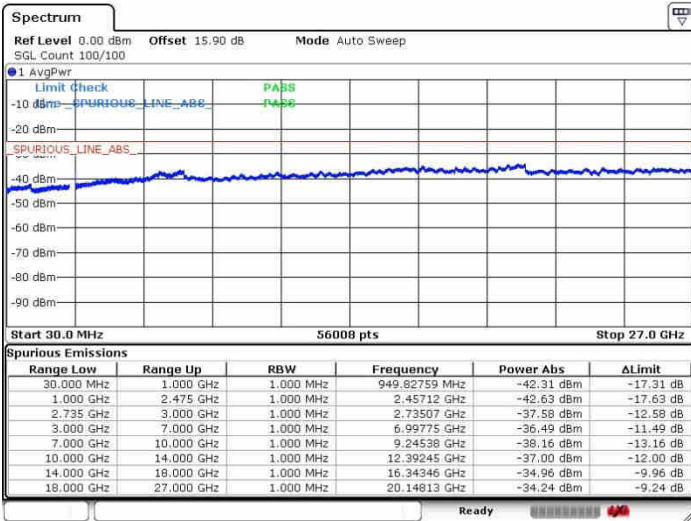

Date: 26.SEP.2017 15:01:31

Date: 26.SEP.2017 15:18:01

Highest Channel / FullIRB

N/A

Date: 26.SEP.2017 14:58:46

LTE Band 41 / 20MHz+15MHz

QPSK

Lowest Channel / 1RB0 and 1RB74

Lowest Channel / 1RB99 and 1RB0

Date: 28.SEP.2017 15:36:15

Date: 28.SEP.2017 15:38:38

Lowest Channel / FullRB

N/A

Date: 28.SEP.2017 15:22:59

LTE Band 41 / 20MHz+15MHz

QPSK

Middle Channel / 1RB0 and 1RB74

Middle Channel / 1RB99 and 1RB0

Date: 28.SEP.2017 15:33:47

Date: 28.SEP.2017 15:42:13

Middle Channel / FullIRB

N/A

Date: 28.SEP.2017 15:25:20

LTE Band 41 / 20MHz+15MHz

QPSK

Highest Channel / 1RB0 and 1RB74

Highest Channel / 1RB99 and 1RB0

Date: 28.SEP.2017 15:30:30

Date: 28.SEP.2017 15:45:26

Highest Channel / FullIRB

N/A

Date: 28.SEP.2017 15:27:53