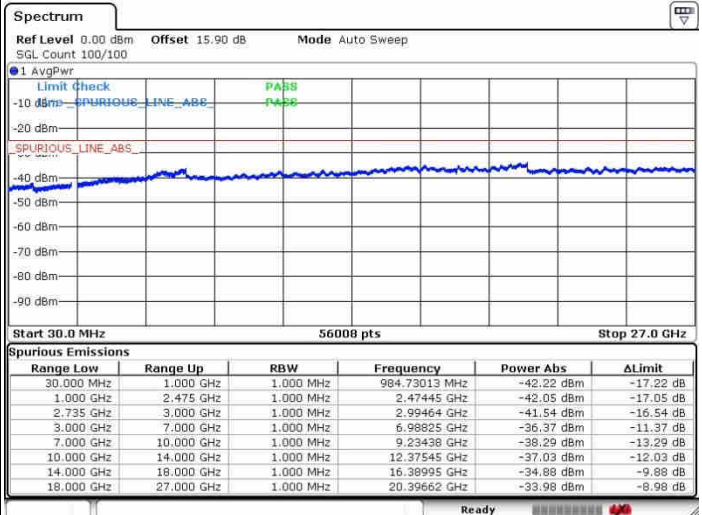

Lowest Channel / 1RB0 and 1RB99

Lowest Channel / 1RB49 and 1RB0

Date: 26.SEP.2017 10:49:31

Date: 26.SEP.2017 11:22:02

Lowest Channel / FullIRB

N/A

Date: 26.SEP.2017 10:42:50

LTE Band 41 / 10MHz+20MHz

LTE Band 41 / 10MHz+20MHz

16QAM

Highest Channel / 1RB0 and 1RB99

Highest Channel / 1RB49 and 1RB0

Date: 26.SEP.2017 10:57:52

Date: 26.SEP.2017 11:18:04

Highest Channel / FullIRB

N/A

Date: 26.SEP.2017 11:15:21

LTE Band 41 / 15MHz+15MHz

16QAM

Lowest Channel / 1RB0 and 1RB74

Lowest Channel / 1RB74 and 1RB0

Date: 28.SEP.2017 11:53:38

Date: 28.SEP.2017 11:56:51

Lowest Channel / FullIRB