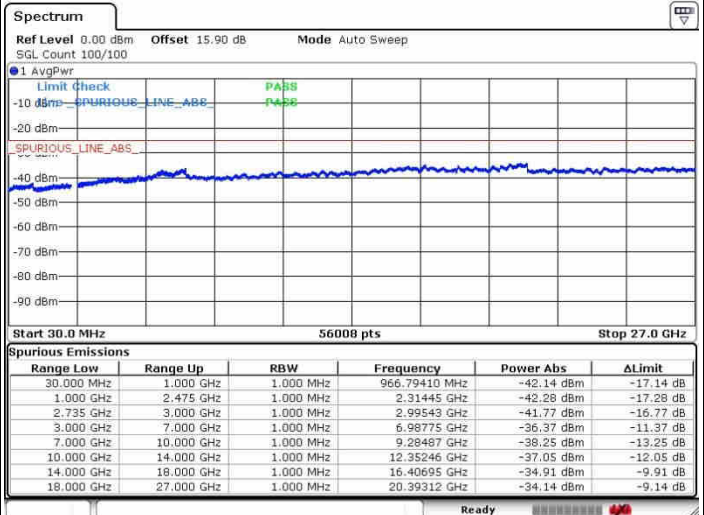

N/A

Date: 26.SEP.2017 09:44:26

LTE Band 41 / 20MHz+20MHz

QPSK

Highest Channel / 1RB0 and 1RB99

Highest Channel / 1RB99 and 1RB0

Date: 26.SEP.2017 09:51:00

Date: 26.SEP.2017 10:09:48

Highest Channel / FullRB

N/A

Date: 26.SEP.2017 09:47:07

LTE Band 41 / 5MHz+20MHz

16QAM

Lowest Channel / 1RB0 and 1RB99

Lowest Channel / 1RB24 and 1RB0

Date: 26.SEP.2017 10:28:30

Date: 26.SEP.2017 10:31:33

Lowest Channel / FullIRB

N/A

Date: 26.SEP.2017 10:14:58

LTE Band 41 / 5MHz+20MHz

16QAM

Middle Channel / 1RB0 and 1RB99

Middle Channel / 1RB24 and 1RB0