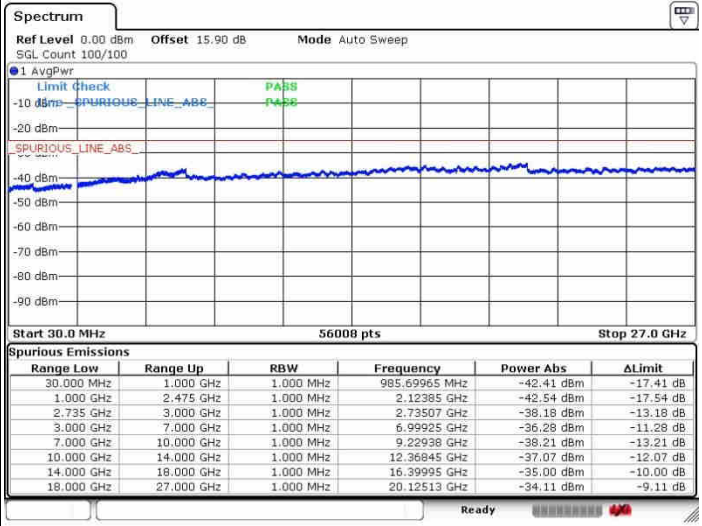

LTE Band 41 / 20MHz+5MHz

QPSK

Middle Channel / 1RB0 and 1RB24

Middle Channel / 1RB99 and 1RB0

Date: 28.SEP.2017 14:35:14

Date: 28.SEP.2017 14:49:45

Middle Channel / FullIRB

N/A

Date: 28.SEP.2017 14:26:41

LTE Band 41 / 20MHz+5MHz

QPSK

Highest Channel / 1RB0 and 1RB24

Highest Channel / 1RB99 and 1RB0

Date: 26.SEP.2017 14:32:53

Date: 26.SEP.2017 14:51:48

Highest Channel / FullRB

N/A

Date: 26.SEP.2017 14:30:13

LTE Band 41 / 20MHz+10MHz

QPSK

Lowest Channel / 1RB0 and 1RB49

Lowest Channel / 1RB99 and 1RB0

Date: 26.SEP.2017 15:08:19

Date: 26.SEP.2017 15:10:21