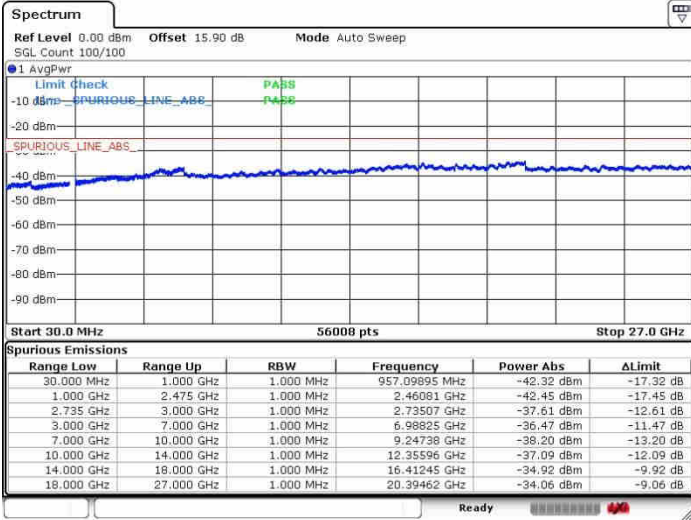

Date: 28.SEP.2017 14:26:41

LTE Band 41 / 20MHz+5MHz

QPSK

Highest Channel / 1RB0 and 1RB24

Highest Channel / 1RB99 and 1RB0

Date: 26.SEP.2017 14:32:53

Date: 26.SEP.2017 14:51:48

Highest Channel / FullRB

N/A

Date: 26.SEP.2017 14:30:13

LTE Band 41 / 20MHz+10MHz

QPSK

Lowest Channel / 1RB0 and 1RB49

Lowest Channel / 1RB99 and 1RB0

Date: 26.SEP.2017 15:08:19

Date: 26.SEP.2017 15:10:21

Lowest Channel / FullRB

N/A

Date: 26.SEP.2017 14:54:20

**LTE Band 41 / 20MHz+10MHz**

**QPSK**

**Middle Channel / 1RB0 and 1RB49**

Date: 26.SEP.2017 15:04:48

**Middle Channel / 1RB99 and 1RB0**

Date: 26.SEP.2017 15:12:49

**Middle Channel / FullRB**

Date: 26.SEP.2017 14:56:30

**N/A**

LTE Band 41 / 20MHz+10MHz

QPSK

Highest Channel / 1RB0 and 1RB49

Highest Channel / 1RB99 and 1RB0