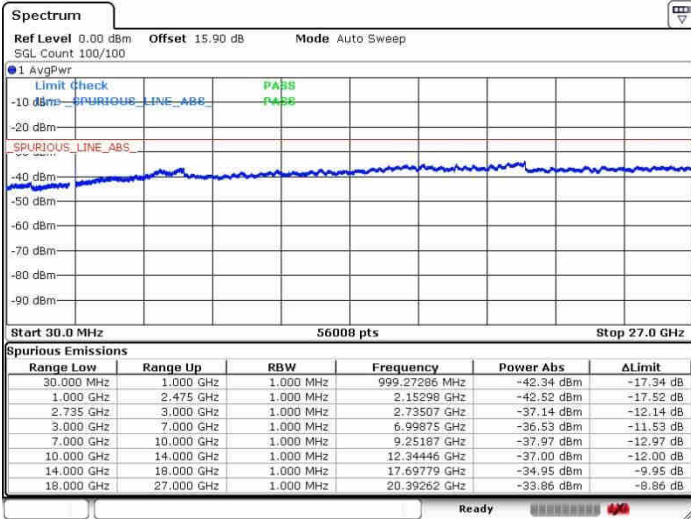

Date: 28.SEP.2017 14:26:41

LTE Band 41 / 20MHz+5MHz

QPSK

Highest Channel / 1RB0 and 1RB24

Highest Channel / 1RB99 and 1RB0

Date: 26.SEP.2017 14:32:53

Date: 26.SEP.2017 14:51:48

Highest Channel / FullRB

N/A

Date: 26.SEP.2017 14:30:13

LTE Band 41 / 20MHz+10MHz

QPSK

Lowest Channel / 1RB0 and 1RB49

Lowest Channel / 1RB99 and 1RB0

Date: 26.SEP.2017 15:08:19

Date: 26.SEP.2017 15:10:21

Lowest Channel / FullRB

N/A

Date: 26.SEP.2017 14:54:20

**LTE Band 41 / 20MHz+10MHz**

**QPSK**

**Middle Channel / 1RB0 and 1RB49**

Date: 26.SEP.2017 15:04:48

**Middle Channel / 1RB99 and 1RB0**

Date: 26.SEP.2017 15:12:49

**Middle Channel / FullRB**

Date: 26.SEP.2017 14:56:30

**N/A**

LTE Band 41 / 20MHz+10MHz

QPSK

Highest Channel / 1RB0 and 1RB49

Highest Channel / 1RB99 and 1RB0