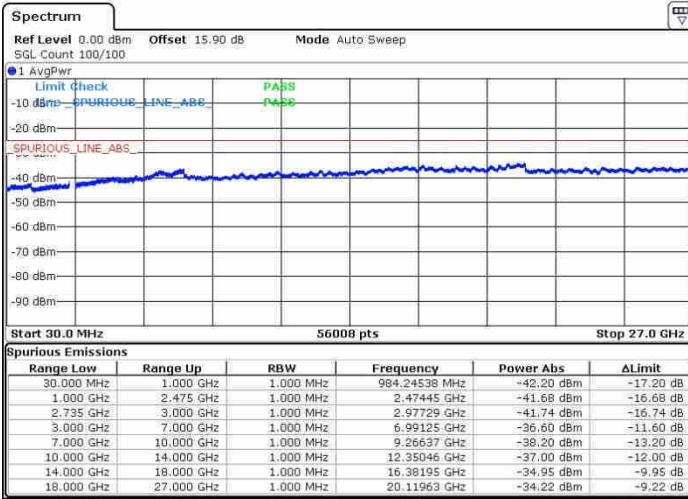

Date: 28.SEP.2017 10:26:27

Date: 28.SEP.2017 10:37:32

Middle Channel / FullIRB

N/A

Date: 28.SEP.2017 10:18:06

LTE Band 41 / 5MHz+20MHz

16QAM

Highest Channel / 1RB0 and 1RB99

Highest Channel / 1RB24 and 1RB0

Date: 28.SEP.2017 10:23:37

Date: 28.SEP.2017 10:40:53

Highest Channel / FullRB

N/A

Date: 28.SEP.2017 10:20:42

LTE Band 41 / 10MHz+20MHz

16QAM

Lowest Channel / 1RB0 and 1RB99

Lowest Channel / 1RB49 and 1RB0

Date: 26.SEP.2017 10:49:31

Date: 26.SEP.2017 11:22:02

Lowest Channel / FullIRB

N/A

Date: 26.SEP.2017 10:42:50

LTE Band 41 / 10MHz+20MHz