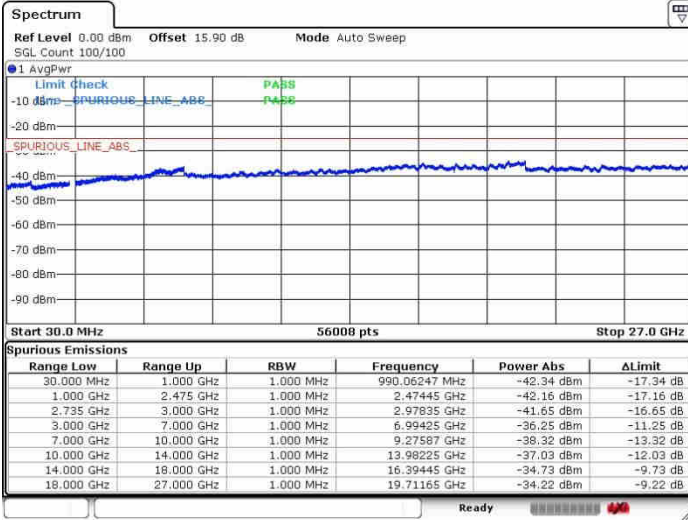

LTE Band 41 / 10MHz+20MHz

QPSK

Highest Channel / 1RB0 and 1RB99

Highest Channel / 1RB49 and 1RB0

Date: 26.SEP.2017 10:57:01

Date: 26.SEP.2017 11:17:14

Highest Channel / FullIRB

N/A

Date: 26.SEP.2017 11:13:06

LTE Band 41 / 15MHz+15MHz

QPSK

Lowest Channel / 1RB0 and 1RB74

Lowest Channel / 1RB74 and 1RB0

Date: 28.SEP.2017 11:52:51

Date: 28.SEP.2017 11:56:05

Lowest Channel / FullRB

N/A

Date: 28.SEP.2017 11:24:04

LTE Band 41 / 15MHz+15MHz

QPSK

Middle Channel / 1RB0 and 1RB74

Middle Channel / 1RB74 and 1RB0

Date: 28.SEP.2017 11:50:04

Date: 28.SEP.2017 13:34:30

Middle Channel / FullIRB

N/A

Date: 28.SEP.2017 11:52:11

LTE Band 41 / 15MHz+15MHz

QPSK

Highest Channel / 1RB0 and 1RB74

Highest Channel / 1RB74 and 1RB0

Date: 28.SEP.2017 11:47:23