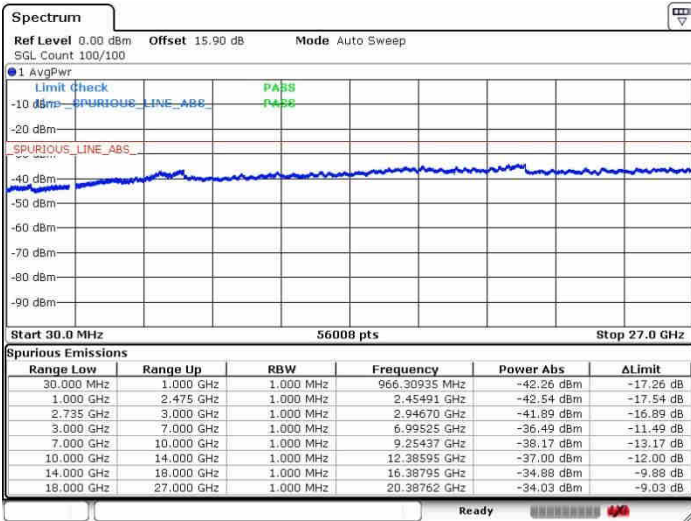

Date: 28.SEP.2017 13:50:47

Date: 28.SEP.2017 13:54:55

Lowest Channel / FullRB

N/A

Date: 28.SEP.2017 13:39:03

LTE Band 41 / 15MHz+20MHz

QPSK

Middle Channel / 1RB0 and 1RB9

Middle Channel / 1RB74 and 1RB0

Date: 26.SEP.2017 13:48:08

Date: 26.SEP.2017 13:58:41

Middle Channel / FullIRB

N/A

Date: 26.SEP.2017 13:41:08

LTE Band 41 / 15MHz+20MHz

QPSK

Highest Channel / 1RB0 and 1RB99

Highest Channel / 1RB74 and 1RB0

Date: 26.SEP.2017 13:45:36

Date: 26.SEP.2017 14:00:44

Highest Channel / FullRB

N/A

Date: 26.SEP.2017 13:43:18

LTE Band 41 / 20MHz+5MHz