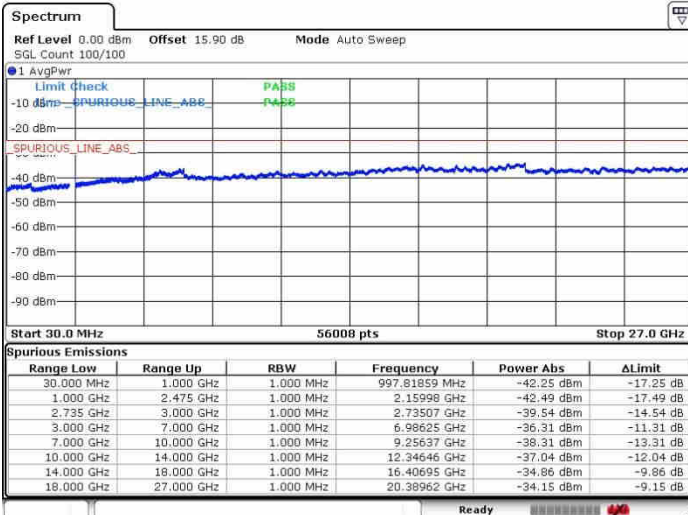

Lowest Channel / 1RB99 and 1RB0

Date: 28.SEP.2017 15:36:15

Date: 28.SEP.2017 15:38:38

Lowest Channel / FullRB

N/A

Date: 28.SEP.2017 15:22:59

LTE Band 41 / 20MHz+15MHz

QPSK

Middle Channel / 1RB0 and 1RB74

Middle Channel / 1RB99 and 1RB0

Date: 28.SEP.2017 15:33:47

Date: 28.SEP.2017 15:42:13

Middle Channel / FullIRB

N/A

Date: 28.SEP.2017 15:25:20

LTE Band 41 / 20MHz+15MHz

QPSK

Highest Channel / 1RB0 and 1RB74

Highest Channel / 1RB99 and 1RB0

Date: 28.SEP.2017 15:30:30

Date: 28.SEP.2017 15:45:26

Highest Channel / FullIRB

N/A

Date: 28.SEP.2017 15:27:53