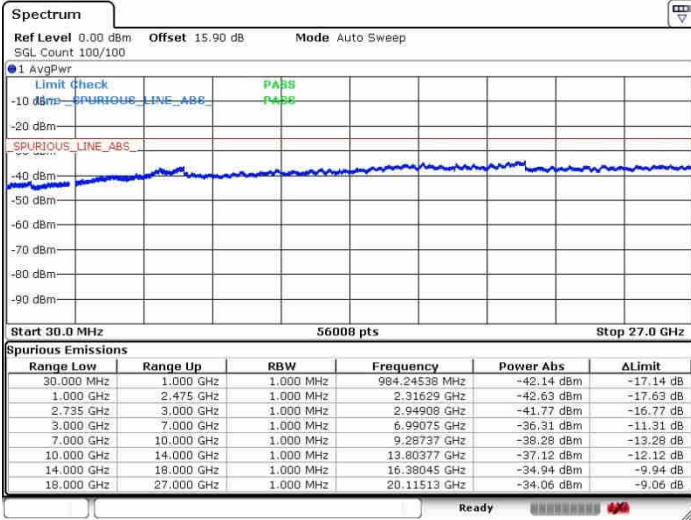

Highest Channel / FullRB

N/A

Date: 26.SEP.2017 09:47:07

LTE Band 41 / 5MHz+20MHz

16QAM

Lowest Channel / 1RB0 and 1RB99

Lowest Channel / 1RB24 and 1RB0

Date: 26.SEP.2017 10:28:30

Date: 26.SEP.2017 10:31:33

Lowest Channel / FullIRB

N/A

Date: 26.SEP.2017 10:14:58

LTE Band 41 / 5MHz+20MHz

16QAM

Middle Channel / 1RB0 and 1RB99

Middle Channel / 1RB24 and 1RB0

Date: 28.SEP.2017 10:26:27

Date: 28.SEP.2017 10:37:32

Middle Channel / FullIRB

N/A

Date: 28.SEP.2017 10:18:06

LTE Band 41 / 5MHz+20MHz

16QAM

Highest Channel / 1RB0 and 1RB99

Highest Channel / 1RB24 and 1RB0

Date: 28.SEP.2017 10:23:37

Date: 28.SEP.2017 10:40:53

Highest Channel / FullRB

N/A

Date: 28.SEP.2017 10:20:42

LTE Band 41 / 10MHz+20MHz

16QAM