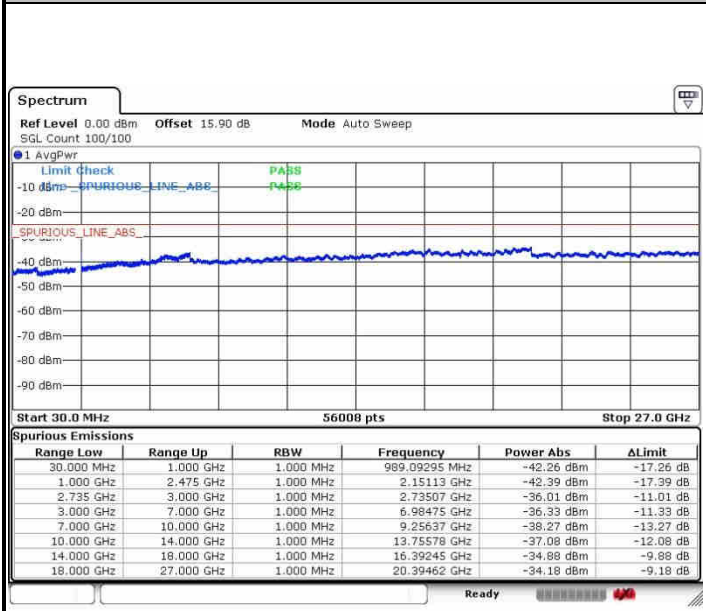

N/A

Date: 26.SEP.2017 14:30:13

LTE Band 41 / 20MHz+10MHz

QPSK

Lowest Channel / 1RB0 and 1RB49

Lowest Channel / 1RB99 and 1RB0

Date: 26.SEP.2017 15:08:19

Date: 26.SEP.2017 15:10:21

Lowest Channel / FullRB

N/A

Date: 26.SEP.2017 14:54:20

**LTE Band 41 / 20MHz+10MHz**

**QPSK**

**Middle Channel / 1RB0 and 1RB49**

Date: 26.SEP.2017 15:04:48

**Middle Channel / 1RB99 and 1RB0**

Date: 26.SEP.2017 15:12:49

**Middle Channel / FullRB**

Date: 26.SEP.2017 14:56:30

**N/A**

LTE Band 41 / 20MHz+10MHz

QPSK

Highest Channel / 1RB0 and 1RB49

Highest Channel / 1RB99 and 1RB0

Date: 26.SEP.2017 15:01:31

Date: 26.SEP.2017 15:18:01

Highest Channel / FullIRB

N/A

Date: 26.SEP.2017 14:58:46

LTE Band 41 / 20MHz+15MHz

QPSK

Lowest Channel / 1RB0 and 1RB74