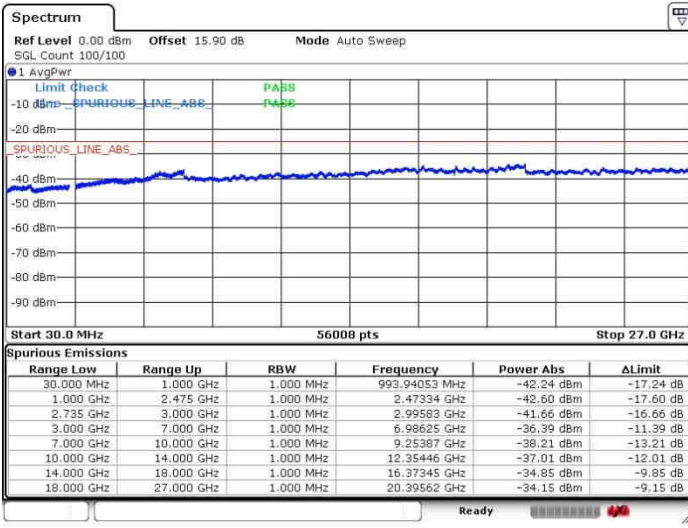

QPSK

Highest Channel / 1RB0 and 1RB74

Highest Channel / 1RB99 and 1RB0

Date: 28.SEP.2017 15:30:30

Date: 28.SEP.2017 15:45:26

Highest Channel / FullIRB

N/A

Date: 28.SEP.2017 15:27:53

LTE Band 41 / 20MHz+20MHz

QPSK

Lowest Channel / 1RB0 and 1RB99

Lowest Channel / 1RB99 and 1RB0

Date: 28.SEP.2017 09:56:57

Date: 28.SEP.2017 09:59:12

Lowest Channel / FullRB

N/A

Date: 28.SEP.2017 09:41:29

LTE Band 41 / 20MHz+20MHz

QPSK

Middle Channel / 1RB0 and 1RB99

Middle Channel / 1RB99 and 1RB0

Date: 26.SEP.2017 09:53:26

Date: 26.SEP.2017 10:05:52

Middle Channel / FullRB

N/A

Date: 26.SEP.2017 09:44:26

LTE Band 41 / 20MHz+20MHz

QPSK

Highest Channel / 1RB0 and 1RB99

Highest Channel / 1RB99 and 1RB0

Date: 26.SEP.2017 09:51:00

Date: 26.SEP.2017 10:09:48