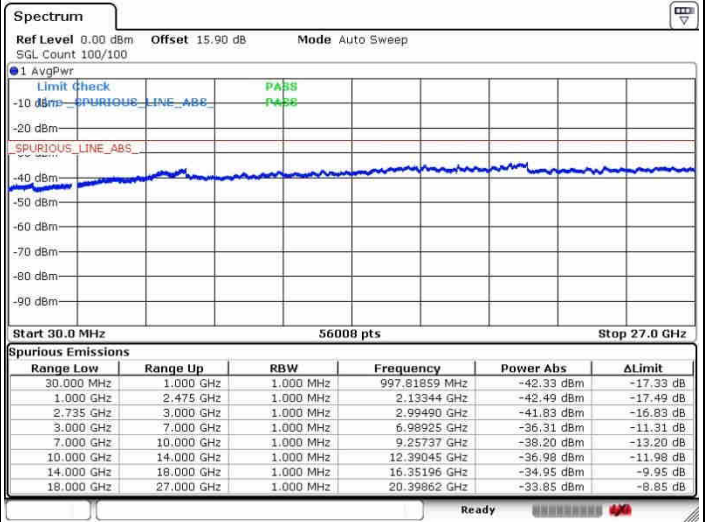

Date: 28.SEP.2017 13:37:02

Highest Channel / FullRB

N/A

Date: 28.SEP.2017 11:44:12

LTE Band 41 / 15MHz+20MHz

QPSK

Lowest Channel / 1RB0 and 1RB99

Lowest Channel / 1RB74 and 1RB0

Date: 28.SEP.2017 13:50:47

Date: 28.SEP.2017 13:54:55

Lowest Channel / FullRB

N/A

Date: 28.SEP.2017 13:39:03

LTE Band 41 / 15MHz+20MHz

QPSK

Middle Channel / 1RB0 and 1RB9

Middle Channel / 1RB74 and 1RB0

Date: 26.SEP.2017 13:48:08

Date: 26.SEP.2017 13:58:41

Middle Channel / FullIRB

N/A

Date: 26.SEP.2017 13:41:08

LTE Band 41 / 15MHz+20MHz

QPSK

Highest Channel / 1RB0 and 1RB99

Highest Channel / 1RB74 and 1RB0

Date: 26.SEP.2017 13:45:36

Date: 26.SEP.2017 14:00:44

Highest Channel / FullRB

N/A

Date: 26.SEP.2017 13:43:18

LTE Band 41 / 20MHz+5MHz