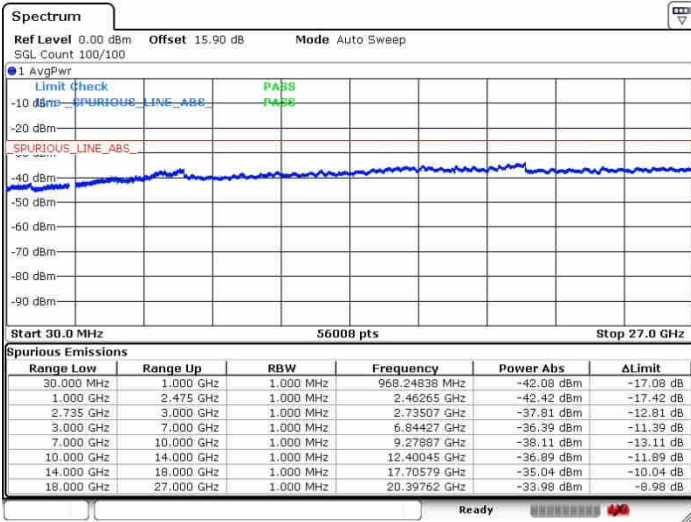

Date: 26.SEP.2017 15:01:31

Date: 26.SEP.2017 15:18:01

Highest Channel / FullIRB

N/A

Date: 26.SEP.2017 14:58:46

LTE Band 41 / 20MHz+15MHz

QPSK

Lowest Channel / 1RB0 and 1RB74

Lowest Channel / 1RB99 and 1RB0

Date: 28.SEP.2017 15:36:15

Date: 28.SEP.2017 15:38:38

Lowest Channel / FullRB

N/A

Date: 28.SEP.2017 15:22:59

LTE Band 41 / 20MHz+15MHz

QPSK

Middle Channel / 1RB0 and 1RB74

Middle Channel / 1RB99 and 1RB0

Date: 28.SEP.2017 15:33:47

Date: 28.SEP.2017 15:42:13

Middle Channel / FullIRB

N/A

Date: 28.SEP.2017 15:25:20

LTE Band 41 / 20MHz+15MHz

QPSK

Highest Channel / 1RB0 and 1RB74

Highest Channel / 1RB99 and 1RB0

Date: 28.SEP.2017 15:30:30

Date: 28.SEP.2017 15:45:26

Highest Channel / FullIRB

N/A

Date: 28.SEP.2017 15:27:53