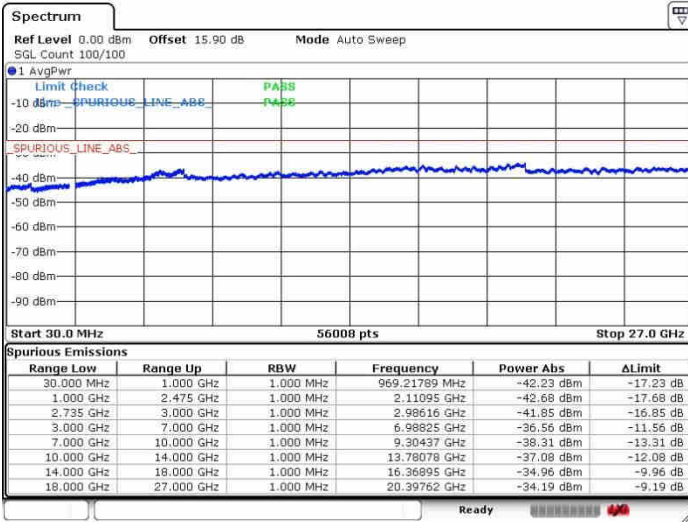

Date: 26.SEP.2017 10:31:33

Lowest Channel / FullIRB

N/A

Date: 26.SEP.2017 10:14:58

LTE Band 41 / 5MHz+20MHz

16QAM

Middle Channel / 1RB0 and 1RB99

Middle Channel / 1RB24 and 1RB0

Date: 28.SEP.2017 10:26:27

Date: 28.SEP.2017 10:37:32

Middle Channel / FullIRB

N/A

Date: 28.SEP.2017 10:18:06

LTE Band 41 / 5MHz+20MHz

16QAM

Highest Channel / 1RB0 and 1RB99

Highest Channel / 1RB24 and 1RB0

Date: 28.SEP.2017 10:23:37

Date: 28.SEP.2017 10:40:53

Highest Channel / FullRB

N/A

Date: 28.SEP.2017 10:20:42

LTE Band 41 / 10MHz+20MHz

16QAM

Lowest Channel / 1RB0 and 1RB99

Lowest Channel / 1RB49 and 1RB0

Date: 26.SEP.2017 10:49:31

Date: 26.SEP.2017 11:22:02

Lowest Channel / FullIRB

N/A

Date: 26.SEP.2017 10:42:50

LTE Band 41 / 10MHz+20MHz