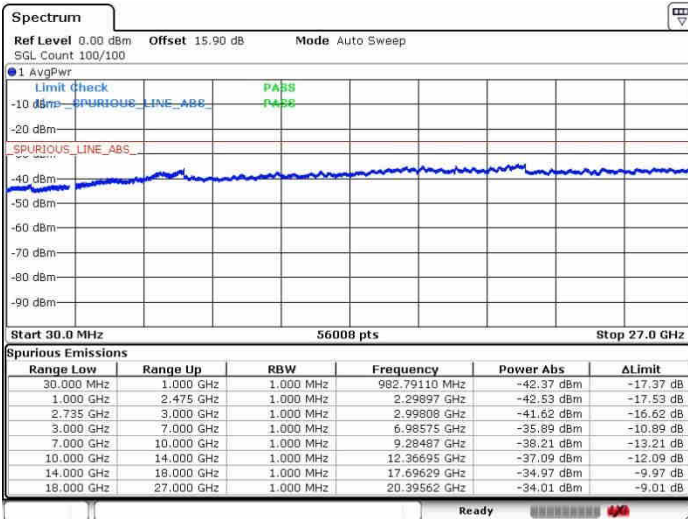

Date: 28.SEP.2017 10:26:27

Date: 28.SEP.2017 10:37:32

Middle Channel / FullIRB

N/A

Date: 28.SEP.2017 10:18:06

LTE Band 41 / 5MHz+20MHz

16QAM

Highest Channel / 1RB0 and 1RB99

Highest Channel / 1RB24 and 1RB0

Date: 28.SEP.2017 10:23:37

Date: 28.SEP.2017 10:40:53

Highest Channel / FullRB

N/A

Date: 28.SEP.2017 10:20:42

LTE Band 41 / 10MHz+20MHz

16QAM

Lowest Channel / 1RB0 and 1RB99

Lowest Channel / 1RB49 and 1RB0

Date: 26.SEP.2017 10:49:31

Date: 26.SEP.2017 11:22:02

Lowest Channel / FullIRB

N/A

Date: 26.SEP.2017 10:42:50

LTE Band 41 / 10MHz+20MHz