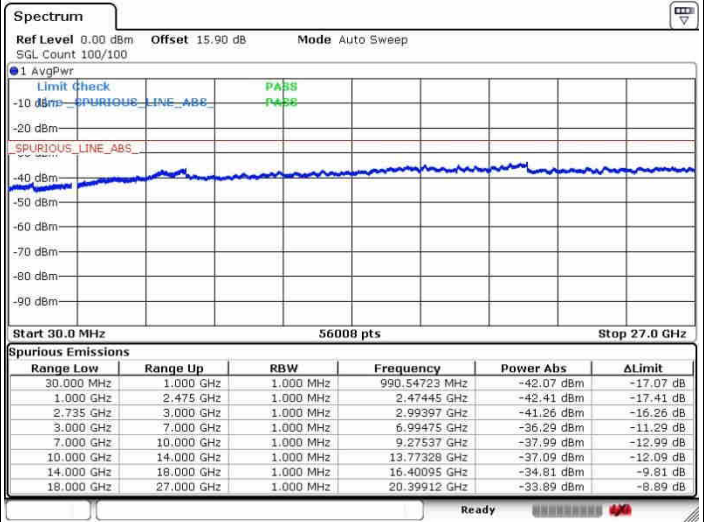

Middle Channel / FullIRB

N/A

Date: 28.SEP.2017 11:52:11

LTE Band 41 / 15MHz+15MHz

QPSK

Highest Channel / 1RB0 and 1RB74

Highest Channel / 1RB74 and 1RB0

Date: 28.SEP.2017 11:47:23

Date: 28.SEP.2017 13:37:02

Highest Channel / FullRB

N/A

Date: 28.SEP.2017 11:44:12

LTE Band 41 / 15MHz+20MHz

QPSK

Lowest Channel / 1RB0 and 1RB99

Lowest Channel / 1RB74 and 1RB0

Date: 28.SEP.2017 13:50:47

Date: 28.SEP.2017 13:54:55

Lowest Channel / FullRB

N/A

Date: 28.SEP.2017 13:39:03

LTE Band 41 / 15MHz+20MHz

QPSK

Middle Channel / 1RB0 and 1RB9