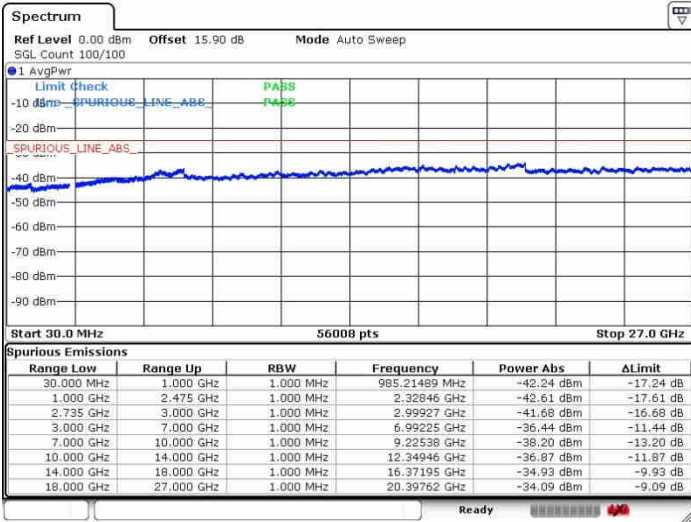

Middle Channel / FullIRB

N/A

Date: 28.SEP.2017 11:52:11

LTE Band 41 / 15MHz+15MHz

QPSK

Highest Channel / 1RB0 and 1RB74

Highest Channel / 1RB74 and 1RB0

Date: 28.SEP.2017 11:47:23

Date: 28.SEP.2017 13:37:02

Highest Channel / FullRB

N/A

Date: 28.SEP.2017 11:44:12

LTE Band 41 / 15MHz+20MHz

QPSK

Lowest Channel / 1RB0 and 1RB99

Lowest Channel / 1RB74 and 1RB0

Date: 28.SEP.2017 13:50:47

Date: 28.SEP.2017 13:54:55

Lowest Channel / FullRB

N/A

Date: 28.SEP.2017 13:39:03

LTE Band 41 / 15MHz+20MHz

QPSK

Middle Channel / 1RB0 and 1RB9