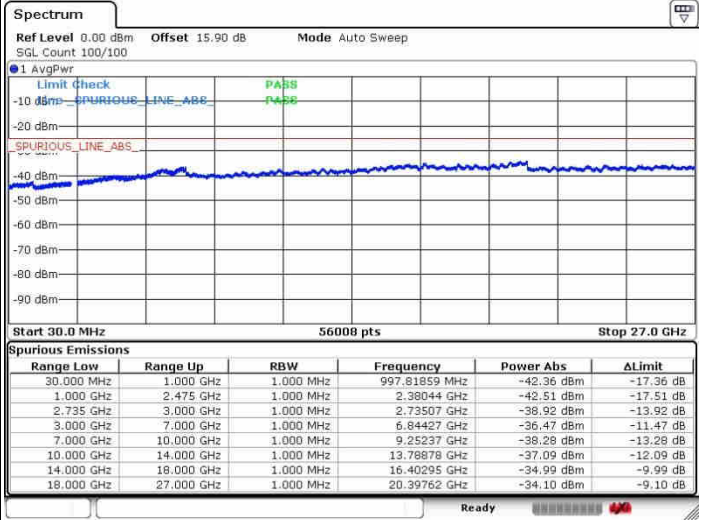

Lowest Channel / FullRB

N/A

Date: 26.SEP.2017 14:54:20

**LTE Band 41 / 20MHz+10MHz**

**QPSK**

**Middle Channel / 1RB0 and 1RB49**

Date: 26.SEP.2017 15:04:48

**Middle Channel / 1RB99 and 1RB0**

Date: 26.SEP.2017 15:12:49

**Middle Channel / FullRB**

Date: 26.SEP.2017 14:56:30

**N/A**

LTE Band 41 / 20MHz+10MHz

QPSK

Highest Channel / 1RB0 and 1RB49

Highest Channel / 1RB99 and 1RB0

Date: 26.SEP.2017 15:01:31

Date: 26.SEP.2017 15:18:01

Highest Channel / FullIRB

N/A

Date: 26.SEP.2017 14:58:46

LTE Band 41 / 20MHz+15MHz

QPSK

Lowest Channel / 1RB0 and 1RB74

Lowest Channel / 1RB99 and 1RB0

Date: 28.SEP.2017 15:36:15

Date: 28.SEP.2017 15:38:38

Lowest Channel / FullRB

N/A

Date: 28.SEP.2017 15:22:59

LTE Band 41 / 20MHz+15MHz

QPSK