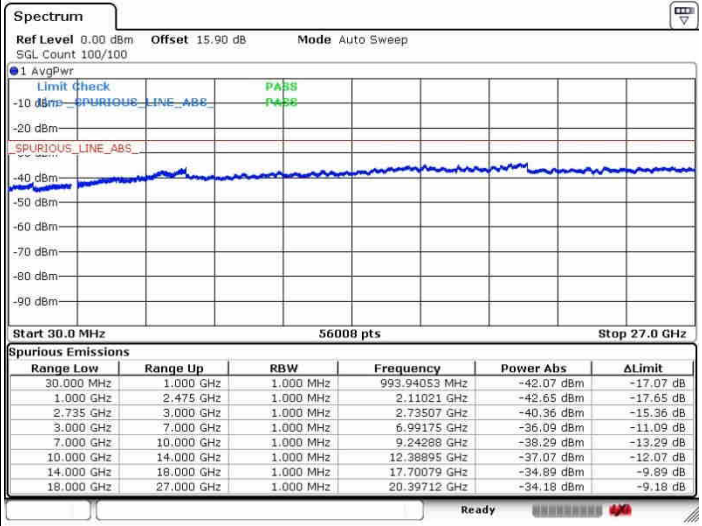

Highest Channel / 1RB0 and 1RB99

Highest Channel / 1RB74 and 1RB0

Date: 26.SEP.2017 13:45:36

Date: 26.SEP.2017 14:00:44

Highest Channel / FullRB

N/A

Date: 26.SEP.2017 13:43:18

LTE Band 41 / 20MHz+5MHz

QPSK

Lowest Channel / 1RB0 and 1RB24

Lowest Channel / 1RB99 and 1RB0

Date: 28.SEP.2017 14:43:12

Date: 28.SEP.2017 14:46:30

Lowest Channel / FullRB

N/A

Date: 28.SEP.2017 14:20:33

LTE Band 41 / 20MHz+5MHz

QPSK

Middle Channel / 1RB0 and 1RB24

Middle Channel / 1RB99 and 1RB0

Date: 28.SEP.2017 14:35:14

Date: 28.SEP.2017 14:49:45

Middle Channel / FullIRB

N/A

Date: 28.SEP.2017 14:26:41

LTE Band 41 / 20MHz+5MHz

QPSK

Highest Channel / 1RB0 and 1RB24

Highest Channel / 1RB99 and 1RB0

Date: 26.SEP.2017 14:32:53

Date: 26.SEP.2017 14:51:48

Highest Channel / FullRB