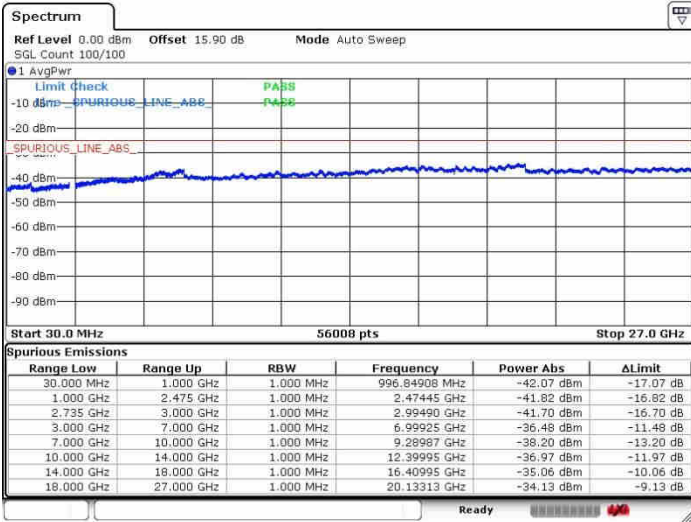

LTE Band 41 / 10MHz+20MHz

16QAM

MiddleChannel / 1RB0 and 1RB99

Middle Channel / 1RB49 and 1RB0

Date: 28.SEP.2017 10:54:22