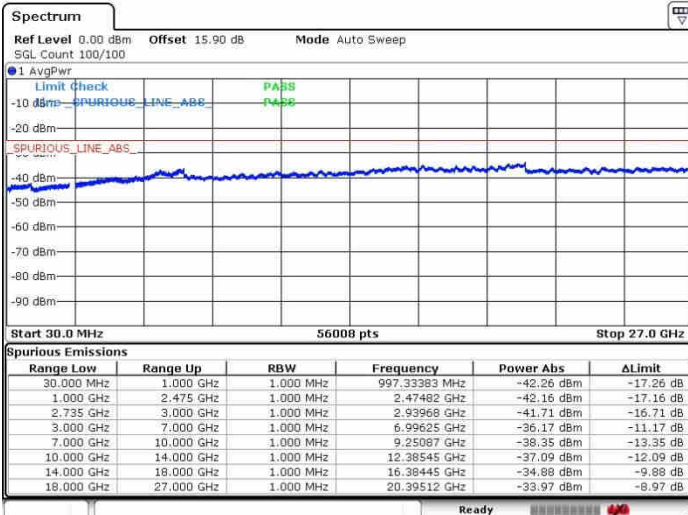

Lowest Channel / 1RB0 and 1RB99

Lowest Channel / 1RB49 and 1RB0

Date: 26.SEP.2017 10:49:31

Date: 26.SEP.2017 11:22:02

Lowest Channel / FullIRB

N/A

Date: 26.SEP.2017 10:42:50

LTE Band 41 / 10MHz+20MHz

16QAM

MiddleChannel / 1RB0 and 1RB99

Middle Channel / 1RB49 and 1RB0

Date: 28.SEP.2017 10:54:22

Date: 28.SEP.2017 11:20:28

Middle Channel / FullIRB

N/A

Date: 28.SEP.2017 11:10:47

LTE Band 41 / 10MHz+20MHz

16QAM

Highest Channel / 1RB0 and 1RB99

Highest Channel / 1RB49 and 1RB0

Date: 26.SEP.2017 10:57:52

Date: 26.SEP.2017 11:18:04

Highest Channel / FullIRB

N/A