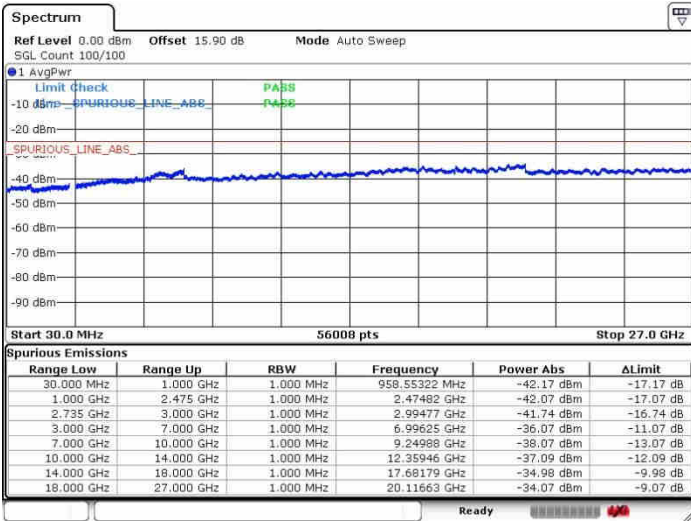

Date: 26.SEP.2017 11:13:06

LTE Band 41 / 15MHz+15MHz

QPSK

Lowest Channel / 1RB0 and 1RB74

Lowest Channel / 1RB74 and 1RB0

Date: 28.SEP.2017 11:52:51

Date: 28.SEP.2017 11:56:05

Lowest Channel / FullRB

N/A

Date: 28.SEP.2017 11:24:04

LTE Band 41 / 15MHz+15MHz

QPSK

Middle Channel / 1RB0 and 1RB74

Middle Channel / 1RB74 and 1RB0

Date: 28.SEP.2017 11:50:04

Date: 28.SEP.2017 13:34:30

Middle Channel / FullIRB

N/A

Date: 28.SEP.2017 11:52:11

LTE Band 41 / 15MHz+15MHz

QPSK

Highest Channel / 1RB0 and 1RB74

Highest Channel / 1RB74 and 1RB0

Date: 28.SEP.2017 11:47:23

Date: 28.SEP.2017 13:37:02

Highest Channel / FullRB

N/A

Date: 28.SEP.2017 11:44:12

LTE Band 41 / 15MHz+20MHz

QPSK

Lowest Channel / 1RB0 and 1RB99

Lowest Channel / 1RB74 and 1RB0