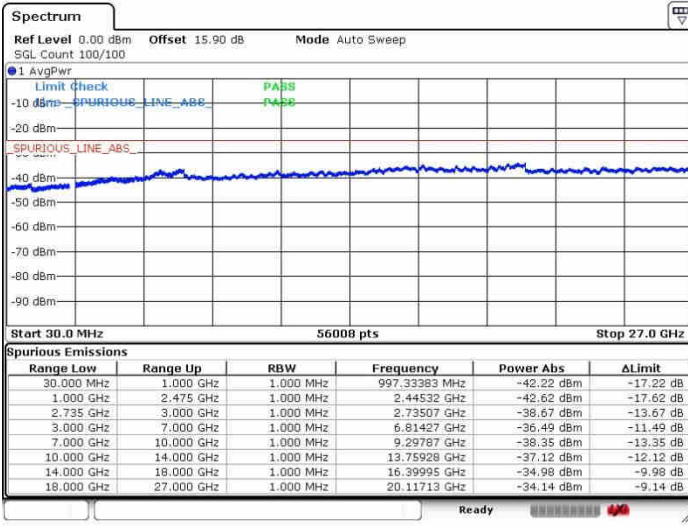

Date: 26.SEP.2017 15:12:49

**Middle Channel / FullRB**

Date: 26.SEP.2017 14:56:30

**N/A**

LTE Band 41 / 20MHz+10MHz

QPSK

Highest Channel / 1RB0 and 1RB49

Highest Channel / 1RB99 and 1RB0

Date: 26.SEP.2017 15:01:31

Date: 26.SEP.2017 15:18:01

Highest Channel / FullIRB

N/A

Date: 26.SEP.2017 14:58:46

LTE Band 41 / 20MHz+15MHz

QPSK

Lowest Channel / 1RB0 and 1RB74

Lowest Channel / 1RB99 and 1RB0

Date: 28.SEP.2017 15:36:15

Date: 28.SEP.2017 15:38:38

Lowest Channel / FullRB

N/A

Date: 28.SEP.2017 15:22:59

LTE Band 41 / 20MHz+15MHz

QPSK