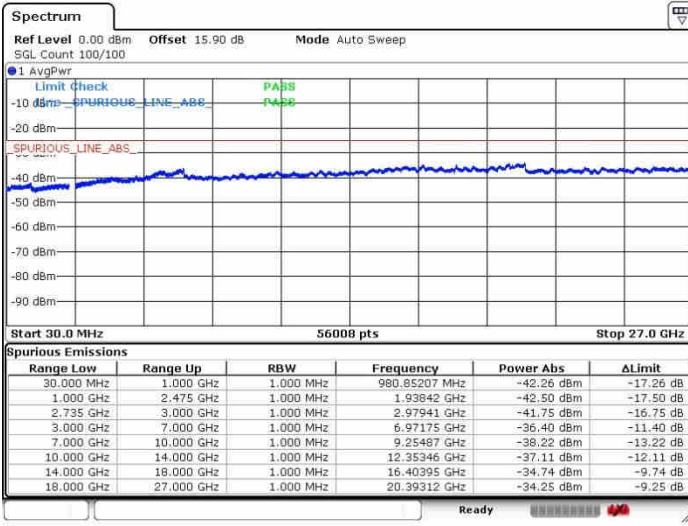

N/A

Date: 26.SEP.2017 09:44:26

LTE Band 41 / 20MHz+20MHz

QPSK

Highest Channel / 1RB0 and 1RB99

Highest Channel / 1RB99 and 1RB0

Date: 26.SEP.2017 09:51:00

Date: 26.SEP.2017 10:09:48

Highest Channel / FullRB

N/A

Date: 26.SEP.2017 09:47:07

LTE Band 41 / 5MHz+20MHz

16QAM

Lowest Channel / 1RB0 and 1RB99

Lowest Channel / 1RB24 and 1RB0

Date: 26.SEP.2017 10:28:30