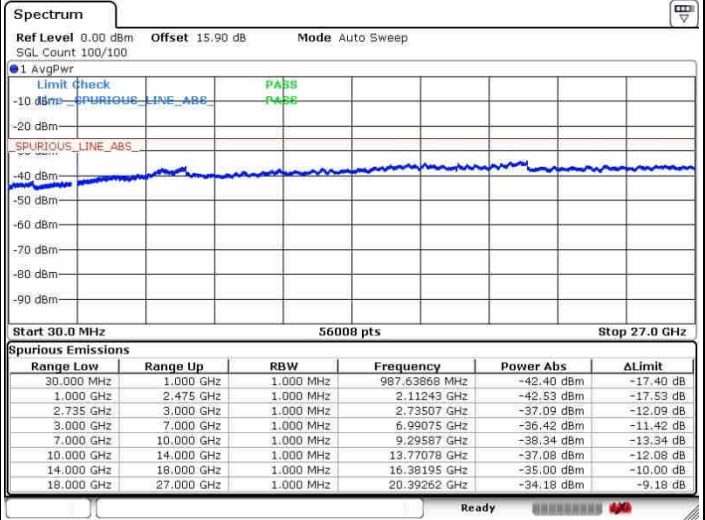

Date: 28.SEP.2017 14:26:41

LTE Band 41 / 20MHz+5MHz

QPSK

Highest Channel / 1RB0 and 1RB24

Highest Channel / 1RB99 and 1RB0

Date: 26.SEP.2017 14:32:53

Date: 26.SEP.2017 14:51:48

Highest Channel / FullRB

N/A

Date: 26.SEP.2017 14:30:13

LTE Band 41 / 20MHz+10MHz

QPSK

Lowest Channel / 1RB0 and 1RB49

Lowest Channel / 1RB99 and 1RB0

Date: 26.SEP.2017 15:08:19

Date: 26.SEP.2017 15:10:21

Lowest Channel / FullRB

N/A

Date: 26.SEP.2017 14:54:20

**LTE Band 41 / 20MHz+10MHz**

**QPSK**

**Middle Channel / 1RB0 and 1RB49**

Date: 26.SEP.2017 15:04:48

**Middle Channel / 1RB99 and 1RB0**

Date: 26.SEP.2017 15:12:49

**Middle Channel / FullRB**

Date: 26.SEP.2017 14:56:30

**N/A**

LTE Band 41 / 20MHz+10MHz

QPSK

Highest Channel / 1RB0 and 1RB49

Highest Channel / 1RB99 and 1RB0