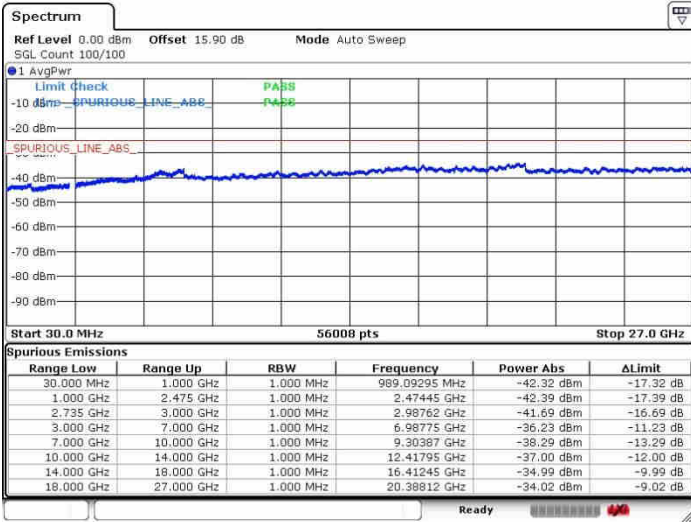

Date: 28.SEP.2017 13:37:02

Highest Channel / FullRB

N/A

Date: 28.SEP.2017 11:44:12

LTE Band 41 / 15MHz+20MHz

QPSK

Lowest Channel / 1RB0 and 1RB99

Lowest Channel / 1RB74 and 1RB0

Date: 28.SEP.2017 13:50:47

Date: 28.SEP.2017 13:54:55

Lowest Channel / FullRB

N/A

Date: 28.SEP.2017 13:39:03

LTE Band 41 / 15MHz+20MHz

QPSK

Middle Channel / 1RB0 and 1RB9

Middle Channel / 1RB74 and 1RB0

Date: 26.SEP.2017 13:48:08

Date: 26.SEP.2017 13:58:41

Middle Channel / FullIRB

N/A

Date: 26.SEP.2017 13:41:08

LTE Band 41 / 15MHz+20MHz

QPSK

Highest Channel / 1RB0 and 1RB99

Highest Channel / 1RB74 and 1RB0

Date: 26.SEP.2017 13:45:36

Date: 26.SEP.2017 14:00:44

Highest Channel / FullRB

N/A

Date: 26.SEP.2017 13:43:18

LTE Band 41 / 20MHz+5MHz