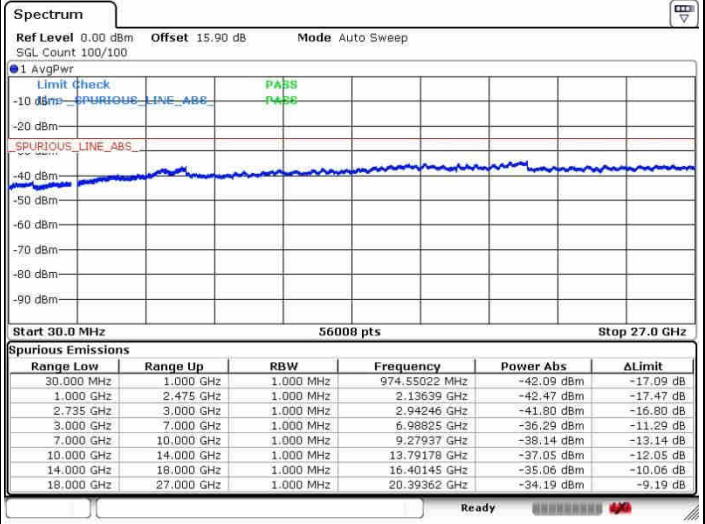

LTE Band 41 / 20MHz+20MHz

QPSK

Lowest Channel / 1RB0 and 1RB99

Lowest Channel / 1RB99 and 1RB0

Date: 28.SEP.2017 09:56:57

Date: 28.SEP.2017 09:59:12

Lowest Channel / FullRB

N/A

Date: 28.SEP.2017 09:41:29

LTE Band 41 / 20MHz+20MHz

QPSK

Middle Channel / 1RB0 and 1RB99

Middle Channel / 1RB99 and 1RB0

Date: 26.SEP.2017 09:53:26

Date: 26.SEP.2017 10:05:52

Middle Channel / FullRB

N/A

Date: 26.SEP.2017 09:44:26

LTE Band 41 / 20MHz+20MHz

QPSK

Highest Channel / 1RB0 and 1RB99

Highest Channel / 1RB99 and 1RB0

Date: 26.SEP.2017 09:51:00

Date: 26.SEP.2017 10:09:48