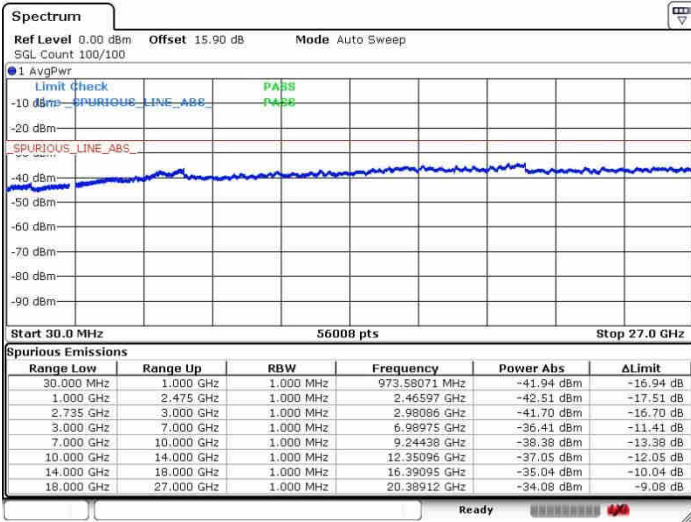

Date: 26.SEP.2017 11:13:06

LTE Band 41 / 15MHz+15MHz

QPSK

Lowest Channel / 1RB0 and 1RB74

Lowest Channel / 1RB74 and 1RB0

Date: 28.SEP.2017 11:52:51

Date: 28.SEP.2017 11:56:05

Lowest Channel / FullRB

N/A

Date: 28.SEP.2017 11:24:04

LTE Band 41 / 15MHz+15MHz

QPSK

Middle Channel / 1RB0 and 1RB74

Middle Channel / 1RB74 and 1RB0

Date: 28.SEP.2017 11:50:04

Date: 28.SEP.2017 13:34:30

Middle Channel / FullIRB

N/A

Date: 28.SEP.2017 11:52:11

LTE Band 41 / 15MHz+15MHz

QPSK

Highest Channel / 1RB0 and 1RB74

Highest Channel / 1RB74 and 1RB0

Date: 28.SEP.2017 11:47:23

Date: 28.SEP.2017 13:37:02

Highest Channel / FullRB

N/A

Date: 28.SEP.2017 11:44:12

LTE Band 41 / 15MHz+20MHz

QPSK

Lowest Channel / 1RB0 and 1RB99

Lowest Channel / 1RB74 and 1RB0