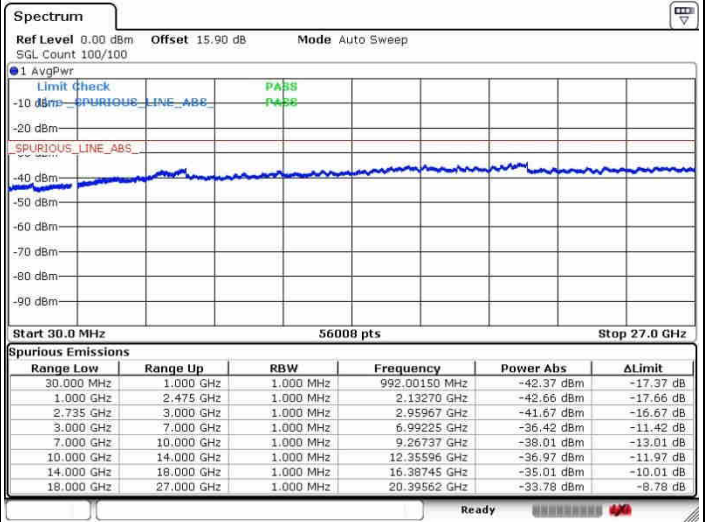

Date: 26.SEP.2017 11:13:06

LTE Band 41 / 15MHz+15MHz

QPSK

Lowest Channel / 1RB0 and 1RB74

Lowest Channel / 1RB74 and 1RB0

Date: 28.SEP.2017 11:52:51

Date: 28.SEP.2017 11:56:05

Lowest Channel / FullRB

N/A

Date: 28.SEP.2017 11:24:04

LTE Band 41 / 15MHz+15MHz

QPSK

Middle Channel / 1RB0 and 1RB74

Middle Channel / 1RB74 and 1RB0

Date: 28.SEP.2017 11:50:04

Date: 28.SEP.2017 13:34:30

Middle Channel / FullIRB

N/A

Date: 28.SEP.2017 11:52:11

LTE Band 41 / 15MHz+15MHz

QPSK

Highest Channel / 1RB0 and 1RB74

Highest Channel / 1RB74 and 1RB0

Date: 28.SEP.2017 11:47:23

Date: 28.SEP.2017 13:37:02

Highest Channel / FullRB

N/A

Date: 28.SEP.2017 11:44:12

LTE Band 41 / 15MHz+20MHz

QPSK

Lowest Channel / 1RB0 and 1RB99

Lowest Channel / 1RB74 and 1RB0