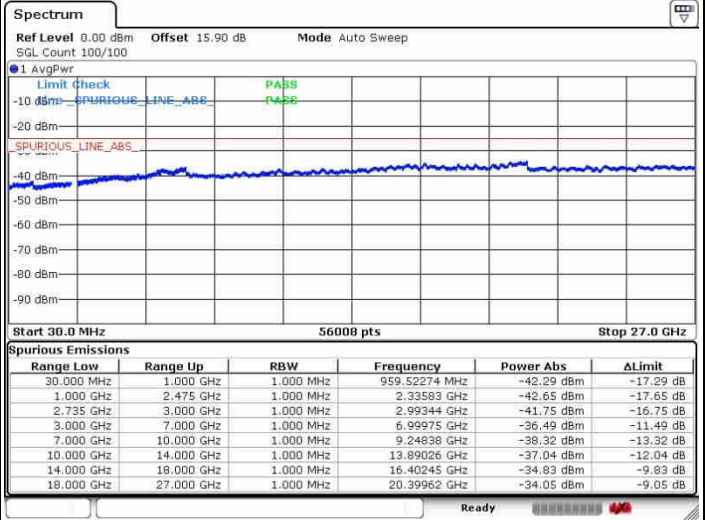

Highest Channel / FullRB

N/A

Date: 26.SEP.2017 09:47:07

LTE Band 41 / 5MHz+20MHz

16QAM

Lowest Channel / 1RB0 and 1RB99

Lowest Channel / 1RB24 and 1RB0

Date: 26.SEP.2017 10:28:30

Date: 26.SEP.2017 10:31:33

Lowest Channel / FullIRB

N/A

Date: 26.SEP.2017 10:14:58

LTE Band 41 / 5MHz+20MHz

16QAM

Middle Channel / 1RB0 and 1RB99

Middle Channel / 1RB24 and 1RB0

Date: 28.SEP.2017 10:26:27

Date: 28.SEP.2017 10:37:32

Middle Channel / FullIRB

N/A

Date: 28.SEP.2017 10:18:06

LTE Band 41 / 5MHz+20MHz

16QAM

Highest Channel / 1RB0 and 1RB99

Highest Channel / 1RB24 and 1RB0

Date: 28.SEP.2017 10:23:37

Date: 28.SEP.2017 10:40:53

Highest Channel / FullRB

N/A

Date: 28.SEP.2017 10:20:42

LTE Band 41 / 10MHz+20MHz

16QAM