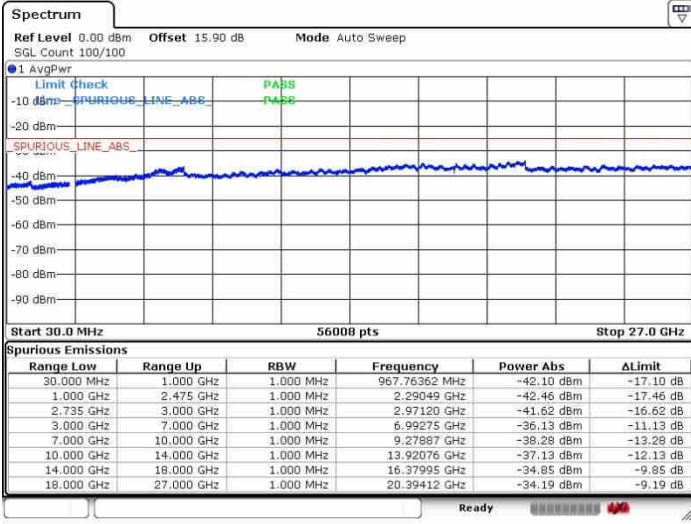

LTE Band 41 / 20MHz+20MHz

QPSK

Lowest Channel / 1RB0 and 1RB99

Lowest Channel / 1RB99 and 1RB0

Date: 28.SEP.2017 09:56:57

Date: 28.SEP.2017 09:59:12

Lowest Channel / FullRB

N/A

Date: 28.SEP.2017 09:41:29

LTE Band 41 / 20MHz+20MHz

QPSK

Middle Channel / 1RB0 and 1RB99

Middle Channel / 1RB99 and 1RB0

Date: 26.SEP.2017 09:53:26

Date: 26.SEP.2017 10:05:52

Middle Channel / FullRB

N/A

Date: 26.SEP.2017 09:44:26

LTE Band 41 / 20MHz+20MHz

QPSK

Highest Channel / 1RB0 and 1RB99

Highest Channel / 1RB99 and 1RB0

Date: 26.SEP.2017 09:51:00

Date: 26.SEP.2017 10:09:48

Highest Channel / FullRB

N/A

Date: 26.SEP.2017 09:47:07

LTE Band 41 / 5MHz+20MHz

16QAM

Lowest Channel / 1RB0 and 1RB99

Lowest Channel / 1RB24 and 1RB0

Date: 26.SEP.2017 10:28:30