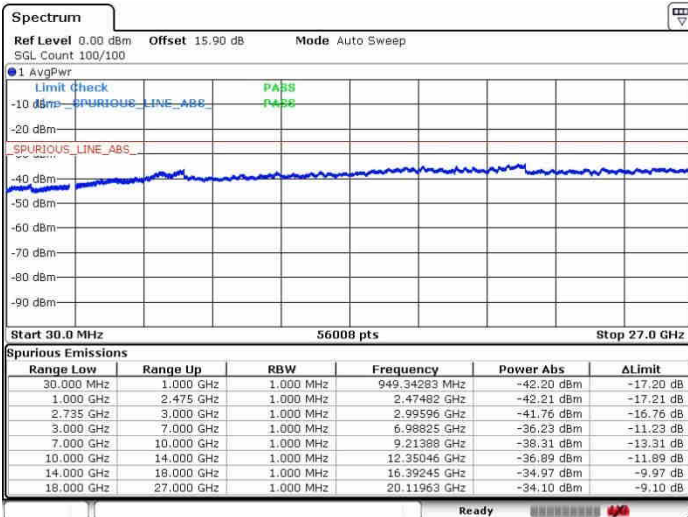

Lowest Channel / 1RB0 and 1RB99

Lowest Channel / 1RB49 and 1RB0

Date: 26.SEP.2017 10:49:31

Date: 26.SEP.2017 11:22:02

Lowest Channel / FullIRB

N/A

Date: 26.SEP.2017 10:42:50

LTE Band 41 / 10MHz+20MHz

LTE Band 41 / 10MHz+20MHz

16QAM

Highest Channel / 1RB0 and 1RB99

Highest Channel / 1RB49 and 1RB0

Date: 26.SEP.2017 10:57:52

Date: 26.SEP.2017 11:18:04

Highest Channel / FullIRB

N/A

Date: 26.SEP.2017 11:15:21

LTE Band 41 / 15MHz+15MHz

16QAM

Lowest Channel / 1RB0 and 1RB74

Lowest Channel / 1RB74 and 1RB0

Date: 28.SEP.2017 11:53:38

Date: 28.SEP.2017 11:56:51

Lowest Channel / FullIRB