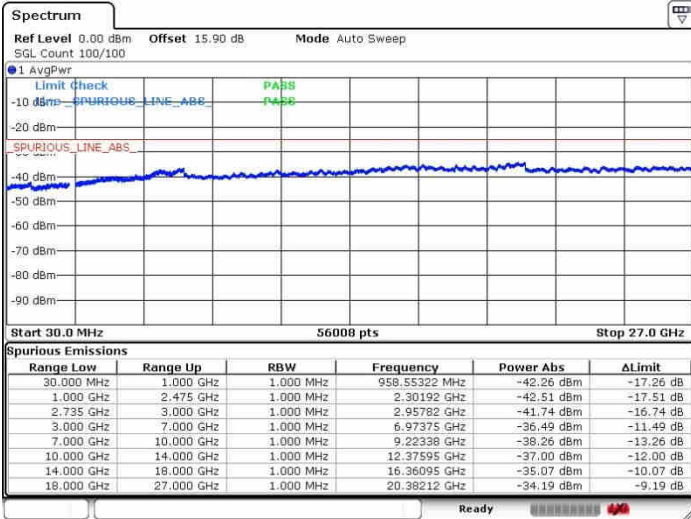

Highest Channel / FullRB

N/A

Date: 26.SEP.2017 09:47:07

LTE Band 41 / 5MHz+20MHz

16QAM

Lowest Channel / 1RB0 and 1RB99

Lowest Channel / 1RB24 and 1RB0

Date: 26.SEP.2017 10:28:30

Date: 26.SEP.2017 10:31:33

Lowest Channel / FullIRB

N/A

Date: 26.SEP.2017 10:14:58

LTE Band 41 / 5MHz+20MHz

16QAM

Middle Channel / 1RB0 and 1RB99

Middle Channel / 1RB24 and 1RB0

Date: 28.SEP.2017 10:26:27

Date: 28.SEP.2017 10:37:32

Middle Channel / FullIRB

N/A

Date: 28.SEP.2017 10:18:06

LTE Band 41 / 5MHz+20MHz

16QAM

Highest Channel / 1RB0 and 1RB99

Highest Channel / 1RB24 and 1RB0

Date: 28.SEP.2017 10:23:37

Date: 28.SEP.2017 10:40:53

Highest Channel / FullRB

N/A

Date: 28.SEP.2017 10:20:42

LTE Band 41 / 10MHz+20MHz

16QAM