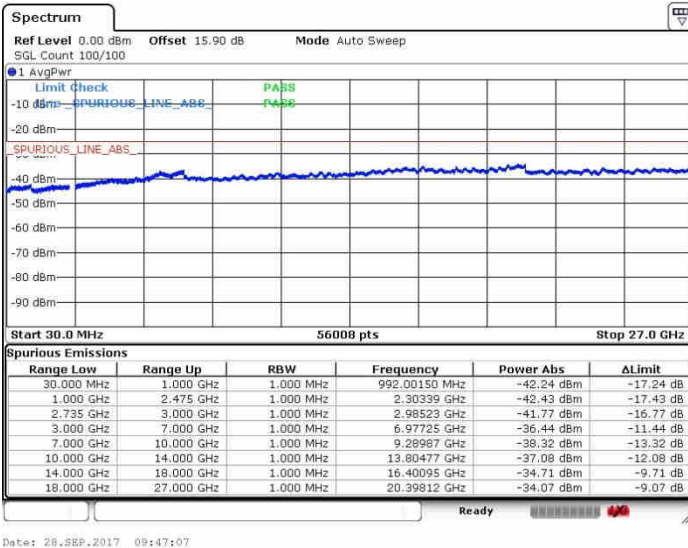

Date: 28.SEP.2017 09:41:29

LTE Band 41 / 20MHz+20MHz

QPSK

Middle Channel / 1RB0 and 1RB99

Middle Channel / 1RB99 and 1RB0

Date: 26.SEP.2017 09:53:26

Date: 26.SEP.2017 10:05:52

Middle Channel / FullRB

N/A

Date: 26.SEP.2017 09:44:26

LTE Band 41 / 20MHz+20MHz

QPSK

Highest Channel / 1RB0 and 1RB99

Highest Channel / 1RB99 and 1RB0

Date: 26.SEP.2017 09:51:00

Date: 26.SEP.2017 10:09:48

Highest Channel / FullRB

N/A

Date: 26.SEP.2017 09:47:07

LTE Band 41 / 5MHz+20MHz

16QAM

Lowest Channel / 1RB0 and 1RB99

Lowest Channel / 1RB24 and 1RB0

Date: 26.SEP.2017 10:28:30