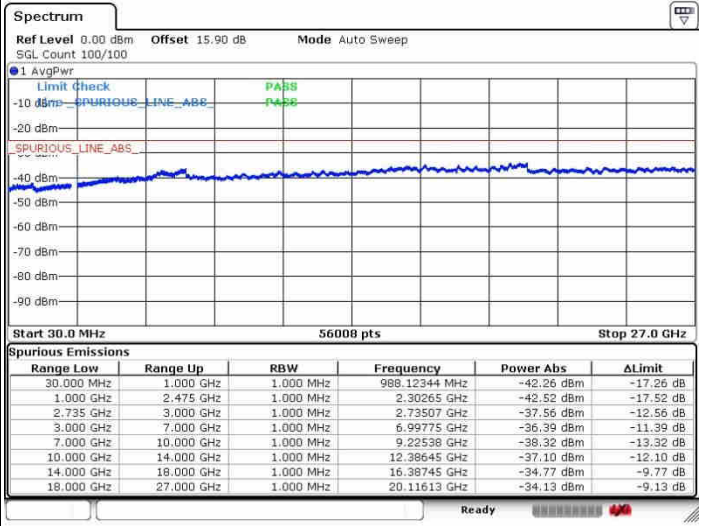

Date: 26.SEP.2017 15:12:49

**Middle Channel / FullRB**

Date: 26.SEP.2017 14:56:30

**N/A**

LTE Band 41 / 20MHz+10MHz

QPSK

Highest Channel / 1RB0 and 1RB49

Highest Channel / 1RB99 and 1RB0

Date: 26.SEP.2017 15:01:31

Date: 26.SEP.2017 15:18:01

Highest Channel / FullIRB

N/A

Date: 26.SEP.2017 14:58:46

LTE Band 41 / 20MHz+15MHz

QPSK

Lowest Channel / 1RB0 and 1RB74

Lowest Channel / 1RB99 and 1RB0

Date: 28.SEP.2017 15:36:15

Date: 28.SEP.2017 15:38:38

Lowest Channel / FullRB

N/A

Date: 28.SEP.2017 15:22:59

LTE Band 41 / 20MHz+15MHz

QPSK