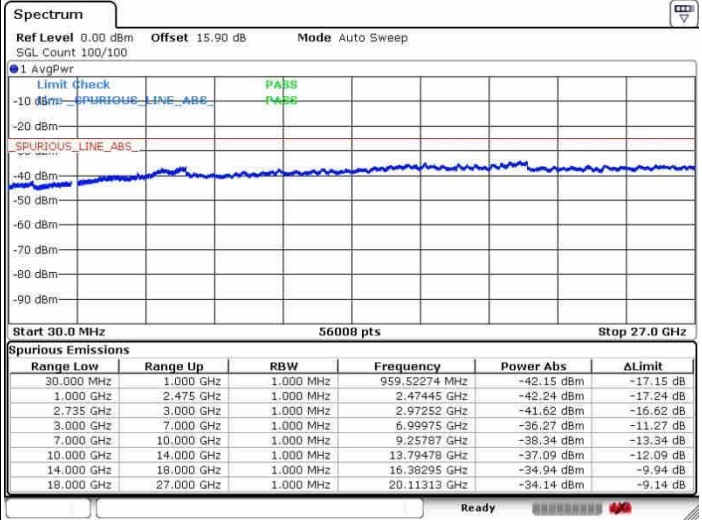

LTE Band 41 / 10MHz+20MHz

QPSK

Highest Channel / 1RB0 and 1RB99

Highest Channel / 1RB49 and 1RB0

Date: 26.SEP.2017 10:57:01

Date: 26.SEP.2017 11:17:14

Highest Channel / FullIRB

N/A

Date: 26.SEP.2017 11:13:06

LTE Band 41 / 15MHz+15MHz

QPSK

Lowest Channel / 1RB0 and 1RB74

Lowest Channel / 1RB74 and 1RB0

Date: 28.SEP.2017 11:52:51

Date: 28.SEP.2017 11:56:05

Lowest Channel / FullRB

Middle Channel / FullIRB

N/A

Date: 28.SEP.2017 11:52:11

LTE Band 41 / 15MHz+15MHz

QPSK

Highest Channel / 1RB0 and 1RB74

Highest Channel / 1RB74 and 1RB0

Date: 28.SEP.2017 11:47:23