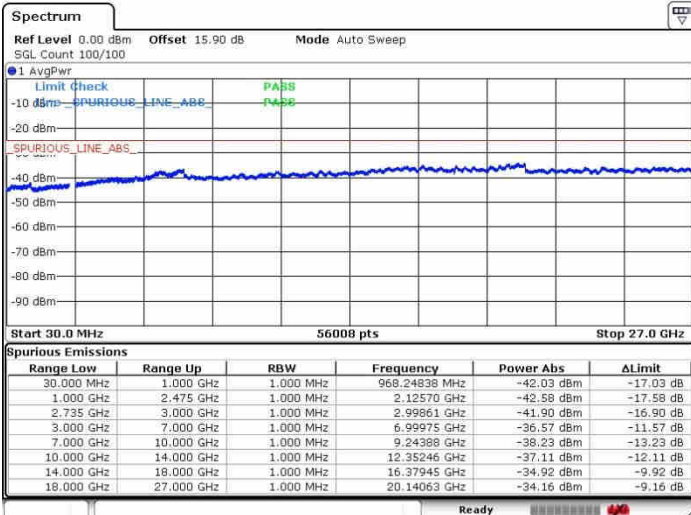

N/A

Date: 26.SEP.2017 09:44:26

LTE Band 41 / 20MHz+20MHz

QPSK

Highest Channel / 1RB0 and 1RB99

Highest Channel / 1RB99 and 1RB0

Date: 26.SEP.2017 09:51:00

Date: 26.SEP.2017 10:09:48

Highest Channel / FullRB

N/A

Date: 26.SEP.2017 09:47:07

LTE Band 41 / 5MHz+20MHz

16QAM

Lowest Channel / 1RB0 and 1RB99

Lowest Channel / 1RB24 and 1RB0

Date: 26.SEP.2017 10:28:30

Date: 26.SEP.2017 10:31:33

Lowest Channel / FullIRB

N/A

Date: 26.SEP.2017 10:14:58

LTE Band 41 / 5MHz+20MHz

16QAM

Middle Channel / 1RB0 and 1RB99

Middle Channel / 1RB24 and 1RB0