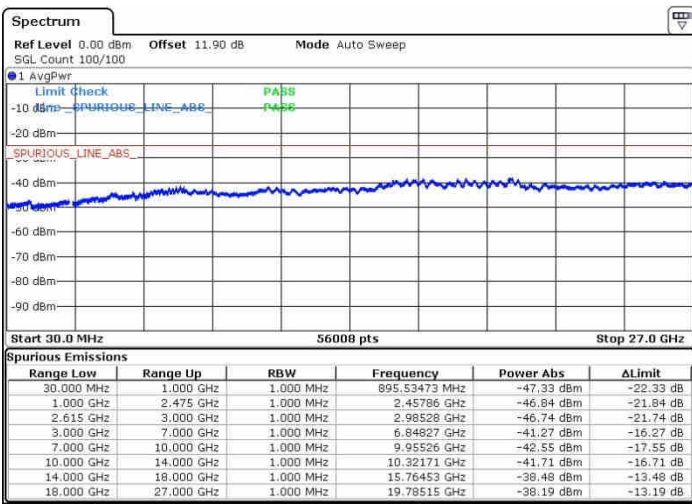

LTE Band 7 / 15MHz+20MHz

64QAM

Middle Channel / 1RB0 and 1RB99

Middle Channel / 1RB74 and 1RB0

Date: 27.SEP.2017 16:41:15

Date: 27.SEP.2017 16:28:35

Middle Channel / FullIRB

N/A

Date: 27.SEP.2017 16:42:11

LTE Band 7 / 15MHz+20MHz

64QAM

Highest Channel / 1RB0 and 1RB99

Highest Channel / 1RB74 and 1RB0

Date: 27.SEP.2017 16:56:01

Date: 27.SEP.2017 16:58:30

Highest Channel / FullIRB

N/A

Date: 27.SEP.2017 16:53:48

LTE Band 7 / 20MHz+10MHz

64QAM

Lowest Channel / 1RB0 and 1RB49

Lowest Channel / 1RB99 and 1RB0

Date: 27.SEP.2017 14:13:23

Date: 27.SEP.2017 14:19:20