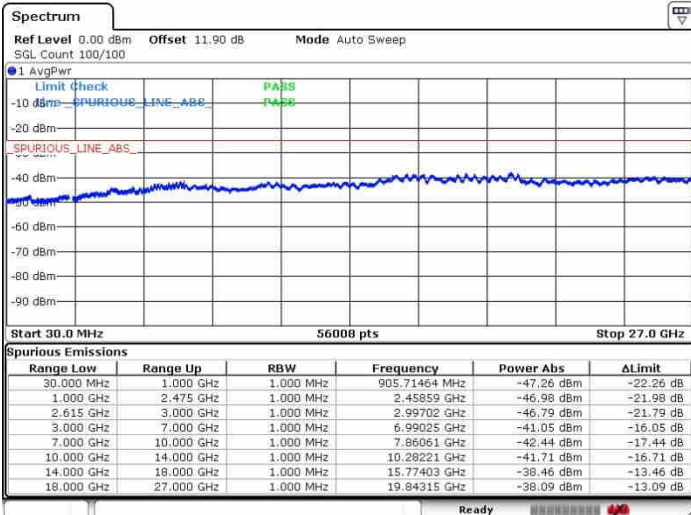

Date: 27.SEP.2017 15:48:06

Date: 27.SEP.2017 15:49:57

Highest Channel / FullIRB

N/A

Date: 27.SEP.2017 15:42:39

LTE Band 7 / 15MHz+20MHz

16QAM

Lowest Channel / 1RB0 and 1RB99

Lowest Channel / 1RB74 and 1RB0

Date: 27.SEP.2017 16:22:00

Date: 27.SEP.2017 16:24:41

Lowest Channel / FullIRB

N/A

Date: 27.SEP.2017 16:19:28

LTE Band 7 / 15MHz+20MHz

16QAM

Middle Channel / 1RB0 and 1RB99

Middle Channel / 1RB74 and 1RB0

Date: 27.SEP.2017 16:30:40

Date: 27.SEP.2017 16:27:22

Middle Channel / FullIRB

N/A

Date: 27.SEP.2017 16:44:28

LTE Band 7 / 15MHz+20MHz