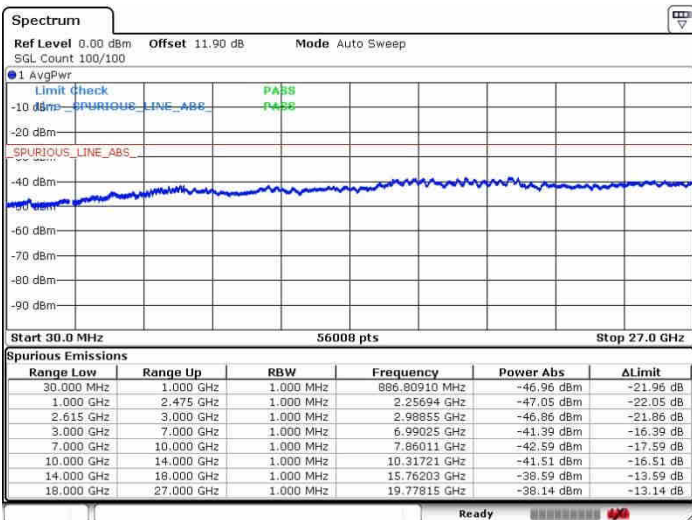

N/A

Date: 27.SEP.2017 14:26:09

LTE Band 7 / 20MHz+10MHz

16QAM

Highest Channel / 1RB0 and 1RB49

Highest Channel / 1RB99 and 1RB0

Date: 27.SEP.2017 14:34:12

Date: 27.SEP.2017 14:37:53

Highest Channel / FullRB

N/A

Date: 27.SEP.2017 14:31:28

LTE Band 7 / 20MHz+15MHz

16QAM

Lowest Channel / 1RB0 and 1RB74

Lowest Channel / 1RB99 and 1RB0

Date: 27.SEP.2017 17:40:04