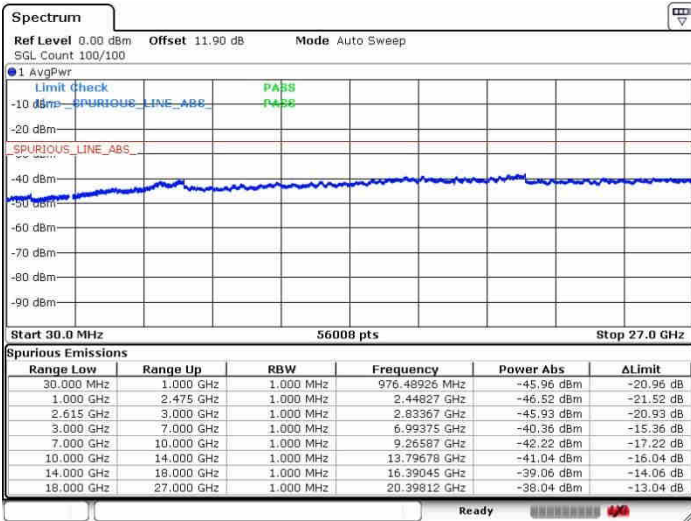

Lowest Channel / 1RB0 and 1RB99

Lowest Channel / 1RB99 and 1RB0

Date: 28.SEP.2017 09:01:46

Date: 28.SEP.2017 09:05:19

Lowest Channel / FullIRB

N/A

Date: 28.SEP.2017 08:59:20

LTE Band 7 / 20MHz+20MHz

16QAM

Middle Channel / 1RB0 and 1RB99

Middle Channel / 1RB99 and 1RB0

Date: 28.SEP.2017 09:10:27

Date: 28.SEP.2017 09:13:11

Middle Channel / FullIRB

N/A

Date: 28.SEP.2017 09:07:45

LTE Band 7 / 20MHz+20MHz

16QAM

Highest Channel / 1RB0 and 1RB99

Highest Channel / 1RB99 and 1RB0

Date: 26.SEP.2017 09:21:33

Date: 26.SEP.2017 09:27:35

Highest Channel / FullRB

N/A

Date: 26.SEP.2017 09:18:45

LTE Band 7 / 10MHz+20MHz

64QAM

Lowest Channel / 1RB0 and 1RB99

Lowest Channel / 1RB49 and 1RB0

Date: 27.SEP.2017 11:25:06

Date: 27.SEP.2017 11:31:24

Lowest Channel / FullIRB