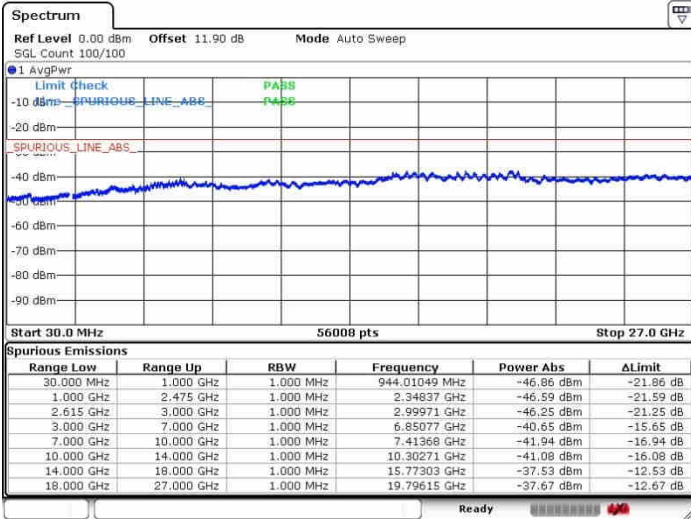

Date: 30.SEP.2017 11:03:50

LTE Band 7 / 10MHz+20MHz

16QAM

Highest Channel / 1RB0 and 1RB99

Highest Channel / 1RB49 and 1RB0

Date: 27.SEP.2017 11:56:00

Date: 30.SEP.2017 10:51:11

Highest Channel / FullIRB

N/A

Date: 30.SEP.2017 10:48:09

LTE Band 7 / 15MHz+15MHz

16QAM

Lowest Channel / 1RB0 and 1RB74

Lowest Channel / 1RB74 and 1RB0

Date: 27.SEP.2017 15:31:16

Date: 27.SEP.2017 15:34:07

Lowest Channel / FullIRB

N/A

Date: 27.SEP.2017 15:28:57

LTE Band 7 / 15MHz+15MHz

16QAM

Middle Channel / 1RB0 and 1RB74

Middle Channel / 1RB74 and 1RB0

Date: 27.SEP.2017 15:38:41