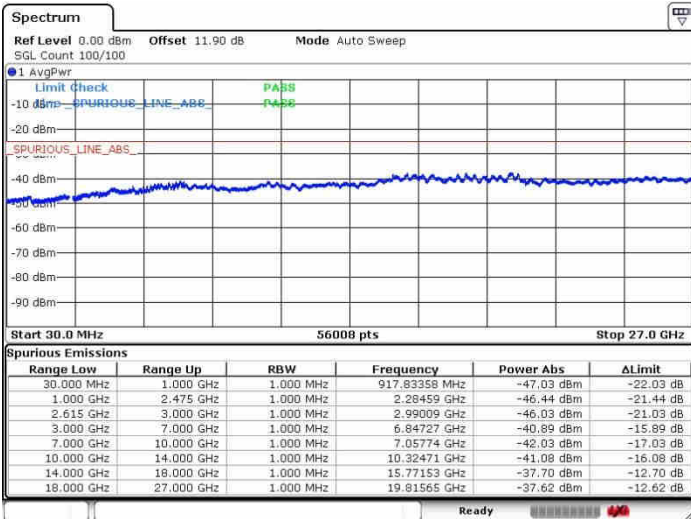

Middle Channel / FullIRB

N/A

Date: 30.SEP.2017 11:05:05

LTE Band 7 / 10MHz+20MHz

64QAM

Highest Channel / 1RB0 and 1RB99

Highest Channel / 1RB49 and 1RB0

Date: 27.SEP.2017 11:49:29

Date: 30.SEP.2017 10:53:39

Highest Channel / FullRB

N/A

Date: 30.SEP.2017 10:49:13

LTE Band 7 / 15MHz+15MHz

64QAM

Lowest Channel / 1RB0 and 1RB74

Lowest Channel / 1RB74 and 1RB0