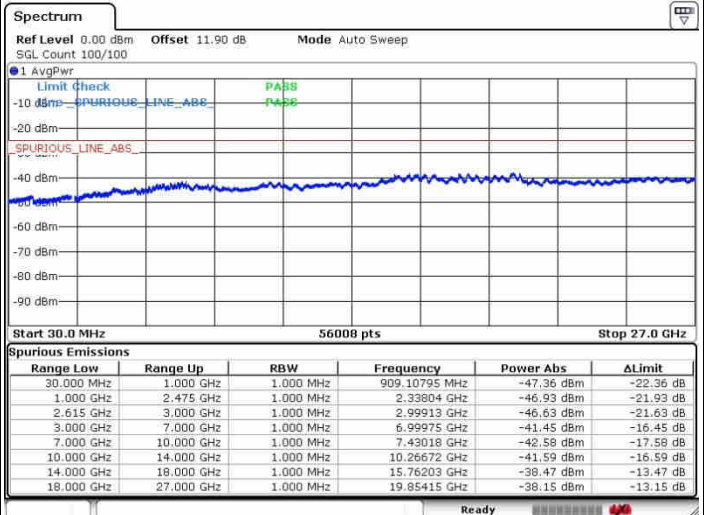

Highest Channel / 1RB0 and 1RB74

Highest Channel / 1RB74 and 1RB0

Date: 27.SEP.2017 15:48:49

Date: 27.SEP.2017 15:50:50

Highest Channel / FullRB

N/A

Date: 27.SEP.2017 15:43:33

LTE Band 7 / 15MHz+20MHz

64QAM

Lowest Channel / 1RB0 and 1RB99

Lowest Channel / 1RB74 and 1RB0

Date: 27.SEP.2017 16:22:45

Date: 27.SEP.2017 16:25:39

Lowest Channel / FullIRB

N/A

Date: 27.SEP.2017 16:20:20