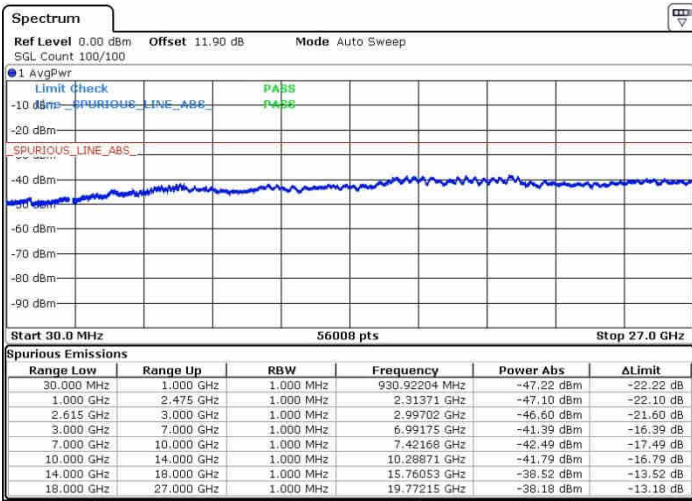

Highest Channel / FullRB

N/A

Date: 27.SEP.2017 14:31:28

LTE Band 7 / 20MHz+15MHz

16QAM

Lowest Channel / 1RB0 and 1RB74

Lowest Channel / 1RB99 and 1RB0

Date: 27.SEP.2017 17:40:04

Date: 27.SEP.2017 17:47:46

Lowest Channel / FullIRB

N/A

Date: 27.SEP.2017 17:37:01

LTE Band 7 / 20MHz+15MHz

16QAM

Middle Channel / 1RB0 and 1RB74

Middle Channel / 1RB99 and 1RB0

Date: 27.SEP.2017 17:54:59

Date: 27.SEP.2017 17:50:17

Middle Channel / FullIRB

N/A

Date: 27.SEP.2017 17:57:07

LTE Band 7 / 20MHz+15MHz

16QAM

Highest Channel / 1RB0 and 1RB74

Highest Channel / 1RB99 and 1RB0

Date: 27.SEP.2017 18:02:54

Date: 27.SEP.2017 18:04:24

Highest Channel / FullRB

N/A

Date: 27.SEP.2017 17:59:21

LTE Band 7 / 20MHz+20MHz

16QAM