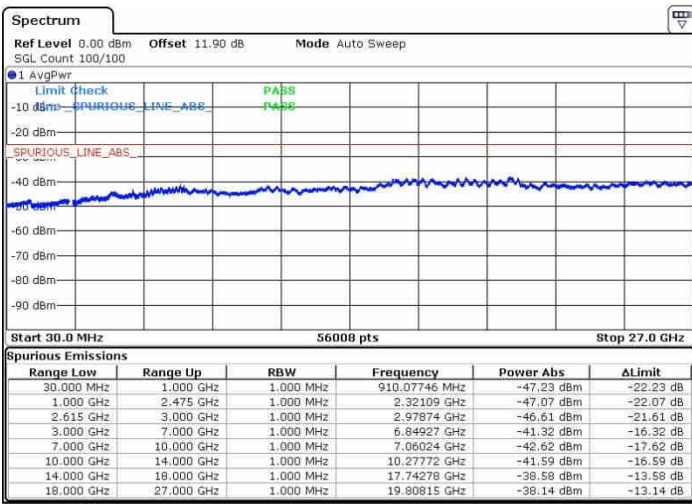

Date: 27.SEP.2017 17:54:59

Date: 27.SEP.2017 17:50:17

Middle Channel / FullIRB

N/A

Date: 27.SEP.2017 17:57:07

LTE Band 7 / 20MHz+15MHz

16QAM

Highest Channel / 1RB0 and 1RB74

Highest Channel / 1RB99 and 1RB0

Date: 27.SEP.2017 18:02:54

Date: 27.SEP.2017 18:04:24

Highest Channel / FullRB

N/A

Date: 27.SEP.2017 17:59:21

LTE Band 7 / 20MHz+20MHz

16QAM

Lowest Channel / 1RB0 and 1RB99

Lowest Channel / 1RB99 and 1RB0

Date: 28.SEP.2017 09:01:46

Date: 28.SEP.2017 09:05:19

Lowest Channel / FullIRB

N/A

Date: 28.SEP.2017 08:59:20

LTE Band 7 / 20MHz+20MHz