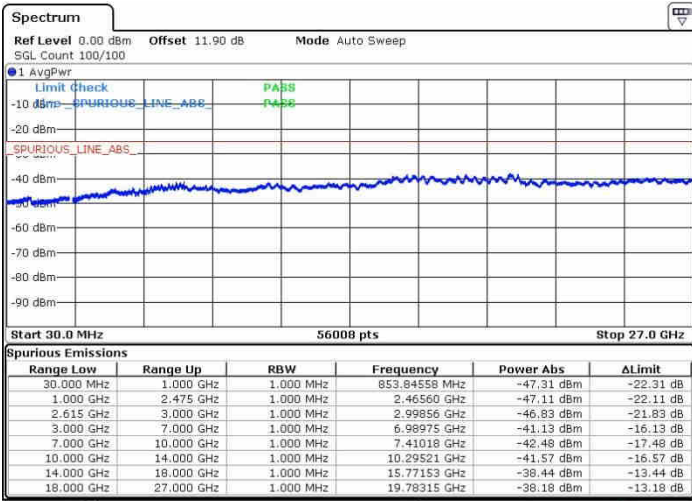

Highest Channel / FullRB

N/A

Date: 27.SEP.2017 14:31:28

LTE Band 7 / 20MHz+15MHz

16QAM

Lowest Channel / 1RB0 and 1RB74

Lowest Channel / 1RB99 and 1RB0

Date: 27.SEP.2017 17:40:04

Date: 27.SEP.2017 17:47:46

Lowest Channel / FullIRB

N/A

Date: 27.SEP.2017 17:37:01

LTE Band 7 / 20MHz+15MHz

16QAM

Middle Channel / 1RB0 and 1RB74

Middle Channel / 1RB99 and 1RB0

Date: 27.SEP.2017 17:54:59

Date: 27.SEP.2017 17:50:17

Middle Channel / FullIRB

N/A

Date: 27.SEP.2017 17:57:07

LTE Band 7 / 20MHz+15MHz

16QAM

Highest Channel / 1RB0 and 1RB74

Highest Channel / 1RB99 and 1RB0

Date: 27.SEP.2017 18:02:54

Date: 27.SEP.2017 18:04:24

Highest Channel / FullRB

N/A

Date: 27.SEP.2017 17:59:21

LTE Band 7 / 20MHz+20MHz

16QAM