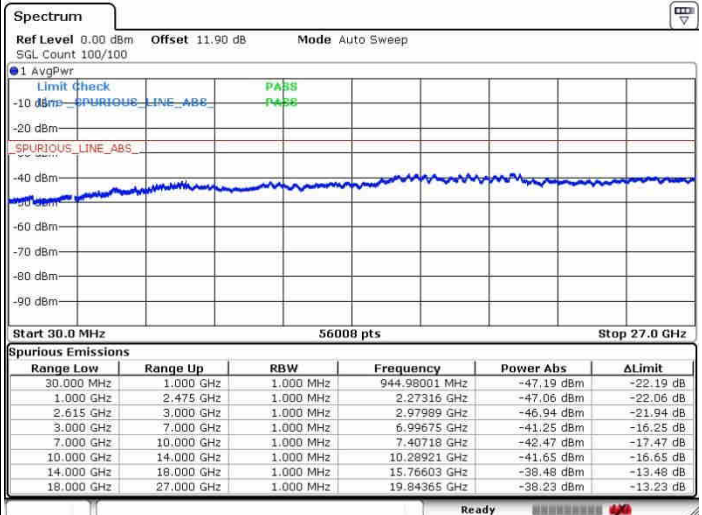

Date: 27.SEP.2017 15:38:28

Middle Channel / FullIRB

N/A

Date: 27.SEP.2017 15:40:25

LTE Band 7 / 15MHz+15MHz

16QAM

Highest Channel / 1RB0 and 1RB74

Highest Channel / 1RB74 and 1RB0

Date: 27.SEP.2017 15:48:06

Date: 27.SEP.2017 15:49:57

Highest Channel / FullIRB

N/A

Date: 27.SEP.2017 15:42:39

LTE Band 7 / 15MHz+20MHz

16QAM

Lowest Channel / 1RB0 and 1RB99

Lowest Channel / 1RB74 and 1RB0

Date: 27.SEP.2017 16:22:00

Date: 27.SEP.2017 16:24:41

Lowest Channel / FullIRB

N/A

Date: 27.SEP.2017 16:19:28

LTE Band 7 / 15MHz+20MHz

16QAM