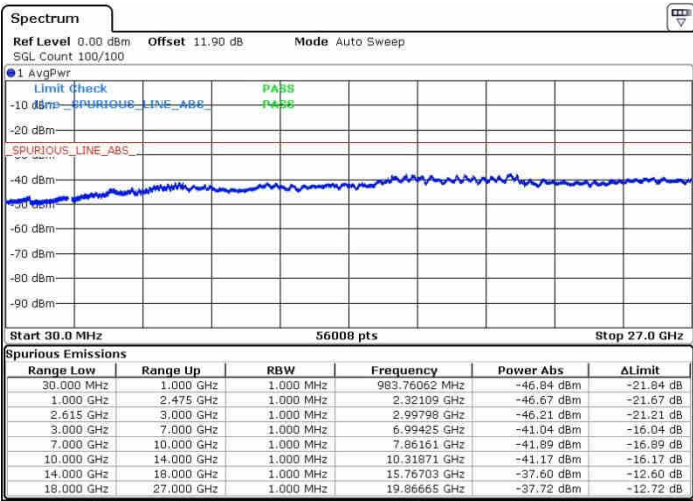

Date: 26.SEP.2017 09:18:45

LTE Band 7 / 10MHz+20MHz

64QAM

Lowest Channel / 1RB0 and 1RB99

Lowest Channel / 1RB49 and 1RB0

Date: 27.SEP.2017 11:25:06

Date: 27.SEP.2017 11:31:24

Lowest Channel / FullIRB

N/A

Date: 27.SEP.2017 11:23:57

LTE Band 7 / 10MHz+20MHz

64QAM

MiddleChannel / 1RB0 and 1RB99

Middle Channel / 1RB49 and 1RB0

Date: 27.SEP.2017 11:47:12

Date: 30.SEP.2017 11:02:53

Middle Channel / FullIRB

N/A

Date: 30.SEP.2017 11:05:05

LTE Band 7 / 10MHz+20MHz

64QAM

Highest Channel / 1RB0 and 1RB99

Highest Channel / 1RB49 and 1RB0

Date: 27.SEP.2017 11:49:29