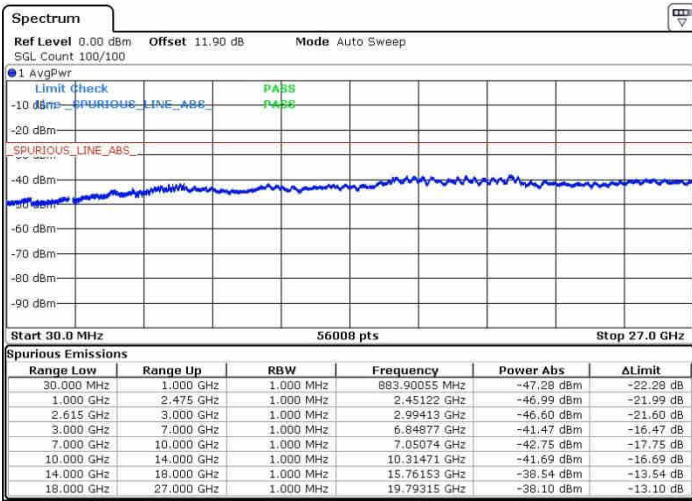

Date: 26.SEP.2017 09:18:45

LTE Band 7 / 10MHz+20MHz

64QAM

Lowest Channel / 1RB0 and 1RB99

Lowest Channel / 1RB49 and 1RB0

Date: 27.SEP.2017 11:25:06

Date: 27.SEP.2017 11:31:24

Lowest Channel / FullIRB

N/A

Date: 27.SEP.2017 11:23:57

LTE Band 7 / 10MHz+20MHz

64QAM

MiddleChannel / 1RB0 and 1RB99

Middle Channel / 1RB49 and 1RB0

Date: 27.SEP.2017 11:47:12

Date: 30.SEP.2017 11:02:53

Middle Channel / FullIRB

N/A

Date: 30.SEP.2017 11:05:05

LTE Band 7 / 10MHz+20MHz

64QAM

Highest Channel / 1RB0 and 1RB99

Highest Channel / 1RB49 and 1RB0

Date: 27.SEP.2017 11:49:29