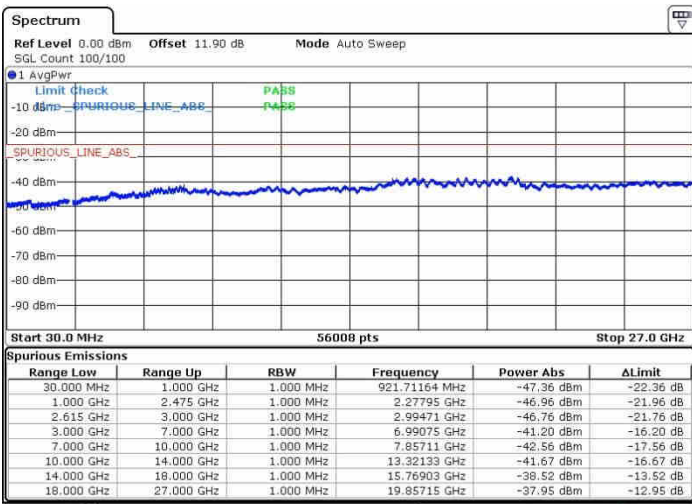

LTE Band 7 / 15MHz+20MHz

64QAM

Middle Channel / 1RB0 and 1RB99

Middle Channel / 1RB74 and 1RB0

Date: 27.SEP.2017 16:41:15

Date: 27.SEP.2017 16:28:35

Middle Channel / FullIRB

N/A

Date: 27.SEP.2017 16:42:11

LTE Band 7 / 15MHz+20MHz

64QAM

Highest Channel / 1RB0 and 1RB99

Highest Channel / 1RB74 and 1RB0

Date: 27.SEP.2017 16:56:01

Date: 27.SEP.2017 16:58:30

Highest Channel / FullIRB

N/A

Date: 27.SEP.2017 16:53:48

LTE Band 7 / 20MHz+10MHz

64QAM

Lowest Channel / 1RB0 and 1RB49

Lowest Channel / 1RB99 and 1RB0

Date: 27.SEP.2017 14:13:23

Date: 27.SEP.2017 14:19:20