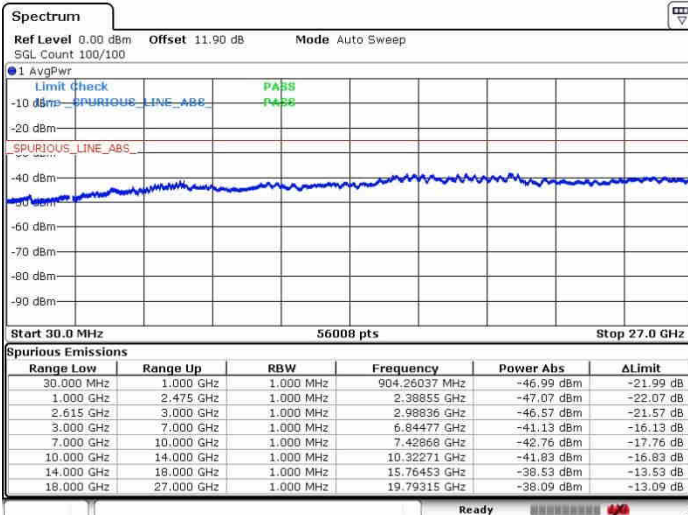

N/A

Date: 27.SEP.2017 14:26:09

LTE Band 7 / 20MHz+10MHz

16QAM

Highest Channel / 1RB0 and 1RB49

Highest Channel / 1RB99 and 1RB0

Date: 27.SEP.2017 14:34:12

Date: 27.SEP.2017 14:37:53

Highest Channel / FullRB

N/A

Date: 27.SEP.2017 14:31:28

LTE Band 7 / 20MHz+15MHz

16QAM

Lowest Channel / 1RB0 and 1RB74

Lowest Channel / 1RB99 and 1RB0

Date: 27.SEP.2017 17:40:04

Date: 27.SEP.2017 17:47:46

Lowest Channel / FullIRB

N/A

Date: 27.SEP.2017 17:37:01

LTE Band 7 / 20MHz+15MHz

16QAM

Middle Channel / 1RB0 and 1RB74

Middle Channel / 1RB99 and 1RB0