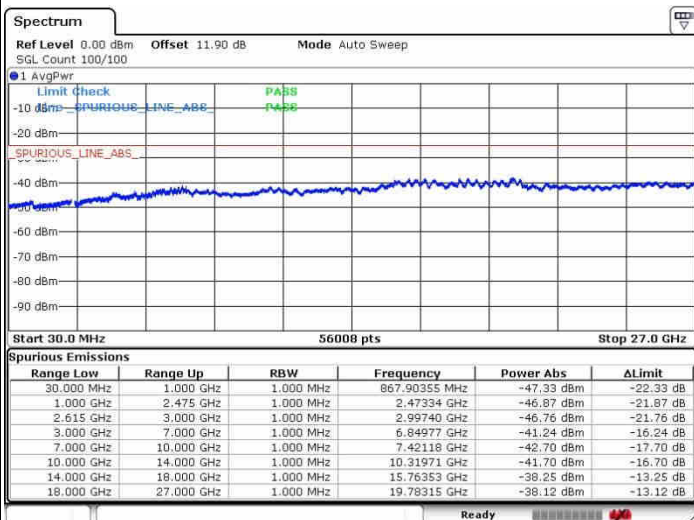

Date: 30.SEP.2017 11:03:50

LTE Band 7 / 10MHz+20MHz

16QAM

Highest Channel / 1RB0 and 1RB99

Highest Channel / 1RB49 and 1RB0

Date: 27.SEP.2017 11:56:00

Date: 30.SEP.2017 10:51:11

Highest Channel / FullIRB

N/A

Date: 30.SEP.2017 10:48:09

LTE Band 7 / 15MHz+15MHz

16QAM

Lowest Channel / 1RB0 and 1RB74

Lowest Channel / 1RB74 and 1RB0

Date: 27.SEP.2017 15:31:16

Date: 27.SEP.2017 15:34:07

Lowest Channel / FullIRB

N/A

Date: 27.SEP.2017 15:28:57

LTE Band 7 / 15MHz+15MHz

16QAM

Middle Channel / 1RB0 and 1RB74

Middle Channel / 1RB74 and 1RB0

Date: 27.SEP.2017 15:38:41

Date: 27.SEP.2017 15:38:28

Middle Channel / FullIRB

N/A

Date: 27.SEP.2017 15:40:25

LTE Band 7 / 15MHz+15MHz

16QAM

Highest Channel / 1RB0 and 1RB74

Highest Channel / 1RB74 and 1RB0