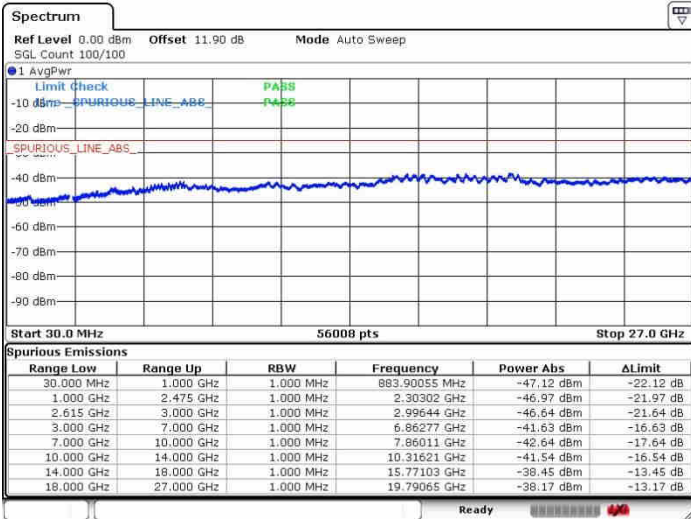

Date: 27.SEP.2017 16:42:11

LTE Band 7 / 15MHz+20MHz

64QAM

Highest Channel / 1RB0 and 1RB99

Highest Channel / 1RB74 and 1RB0

Date: 27.SEP.2017 16:56:01

Date: 27.SEP.2017 16:58:30

Highest Channel / FullIRB

N/A

Date: 27.SEP.2017 16:53:48

LTE Band 7 / 20MHz+10MHz

64QAM

Lowest Channel / 1RB0 and 1RB49

Lowest Channel / 1RB99 and 1RB0

Date: 27.SEP.2017 14:13:23

Date: 27.SEP.2017 14:19:20

Lowest Channel / FullIRB

N/A

Date: 27.SEP.2017 14:10:24

LTE Band 7 / 20MHz+10MHz

64QAM

Middle Channel / 1RB0 and 1RB49

Middle Channel / 1RB99 and 1RB0

Date: 27.SEP.2017 14:24:48

Date: 27.SEP.2017 14:20:21

Middle Channel / FullIRB

N/A

Date: 27.SEP.2017 14:27:04

LTE Band 7 / 20MHz+10MHz

64QAM

Highest Channel / 1RB0 and 1RB49

Highest Channel / 1RB99 and 1RB0