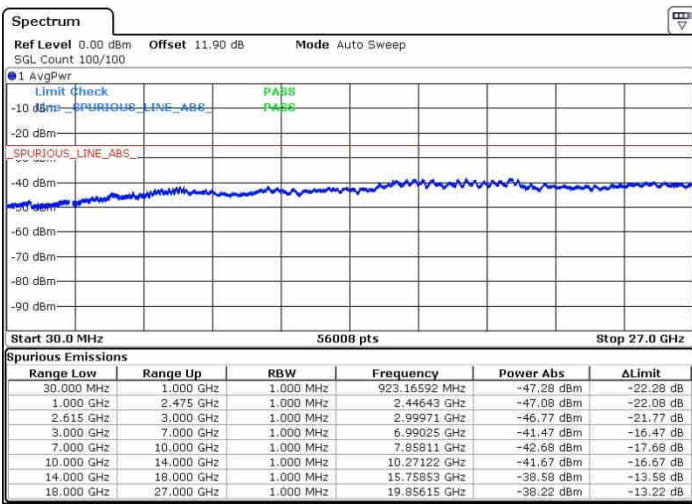

Date: 27.SEP.2017 15:30:35

Date: 27.SEP.2017 15:35:00

Lowest Channel / FullIRB

N/A

Date: 27.SEP.2017 15:29:53

LTE Band 7 / 15MHz+15MHz

64QAM

Middle Channel / 1RB0 and 1RB74

Middle Channel / 1RB74 and 1RB0

Date: 27.SEP.2017 15:39:21

Date: 27.SEP.2017 15:37:18

Middle Channel / FullIRB

N/A

Date: 27.SEP.2017 15:41:08

LTE Band 7 / 15MHz+15MHz

64QAM

Highest Channel / 1RB0 and 1RB74

Highest Channel / 1RB74 and 1RB0

Date: 27.SEP.2017 15:48:49

Date: 27.SEP.2017 15:50:50

Highest Channel / FullRB

N/A

Date: 27.SEP.2017 15:43:33

LTE Band 7 / 15MHz+20MHz