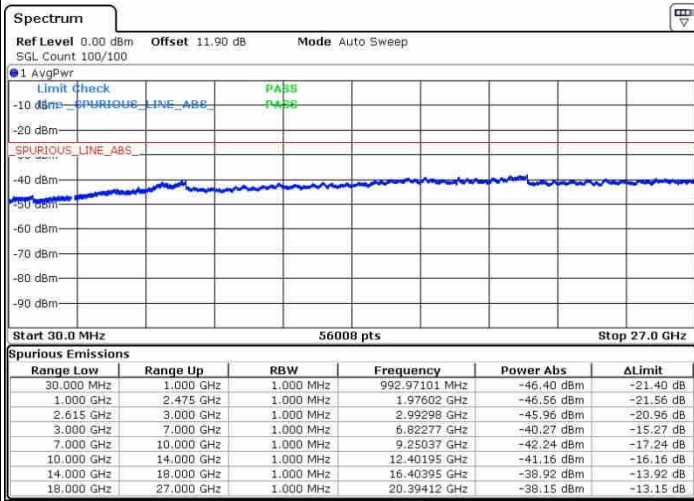

Lowest Channel / 1RB0 and 1RB99

Lowest Channel / 1RB99 and 1RB0

Date: 28.SEP.2017 09:01:46

Date: 28.SEP.2017 09:05:19

Lowest Channel / FullIRB

N/A

Date: 28.SEP.2017 08:59:20

LTE Band 7 / 20MHz+20MHz

16QAM

Middle Channel / 1RB0 and 1RB99

Middle Channel / 1RB99 and 1RB0

Date: 28.SEP.2017 09:10:27

Date: 28.SEP.2017 09:13:11

Middle Channel / FullIRB

N/A

Date: 28.SEP.2017 09:07:45

LTE Band 7 / 20MHz+20MHz

16QAM

Highest Channel / 1RB0 and 1RB99

Highest Channel / 1RB99 and 1RB0

Date: 26.SEP.2017 09:21:33

Date: 26.SEP.2017 09:27:35

Highest Channel / FullRB

N/A