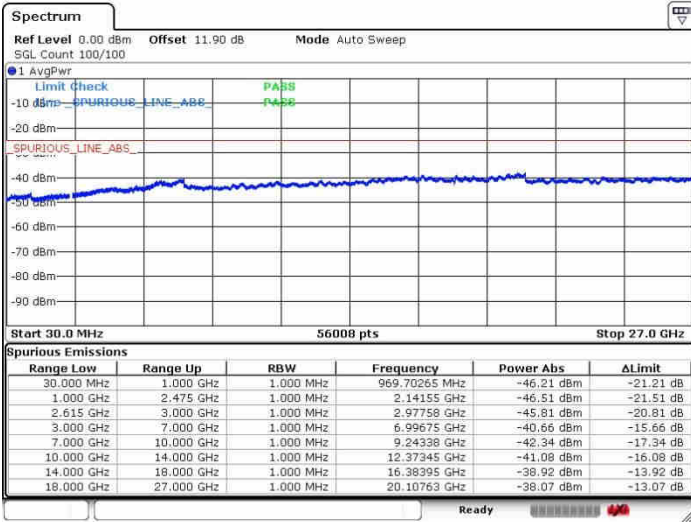

LTE Band 7 / 20MHz+20MHz

16QAM

Middle Channel / 1RB0 and 1RB99

Middle Channel / 1RB99 and 1RB0

Date: 28.SEP.2017 09:10:27

Date: 28.SEP.2017 09:13:11