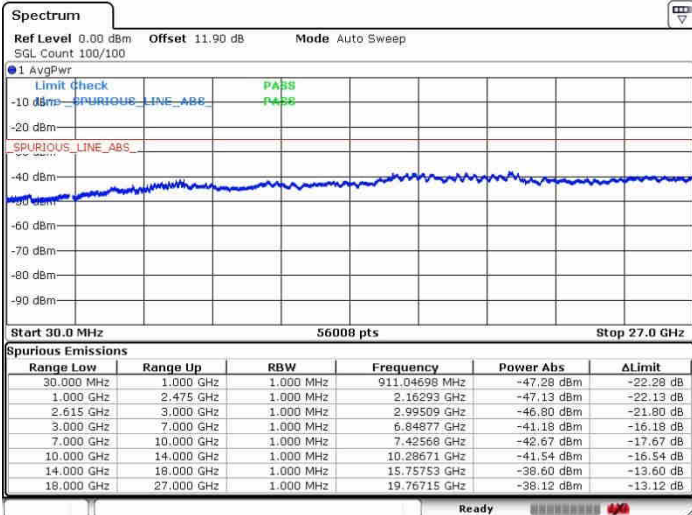

Highest Channel / 1RB0 and 1RB74

Highest Channel / 1RB74 and 1RB0

Date: 27.SEP.2017 15:48:49

Date: 27.SEP.2017 15:50:50

Highest Channel / FullRB

N/A

Date: 27.SEP.2017 15:43:33

LTE Band 7 / 15MHz+20MHz

64QAM

Lowest Channel / 1RB0 and 1RB99

Lowest Channel / 1RB74 and 1RB0

Date: 27.SEP.2017 16:22:45

Date: 27.SEP.2017 16:25:39

Lowest Channel / FullIRB

N/A

Date: 27.SEP.2017 16:20:20

LTE Band 7 / 15MHz+20MHz

64QAM

Middle Channel / 1RB0 and 1RB99

Middle Channel / 1RB74 and 1RB0

Date: 27.SEP.2017 16:41:15

Date: 27.SEP.2017 16:28:35

Middle Channel / FullIRB

N/A