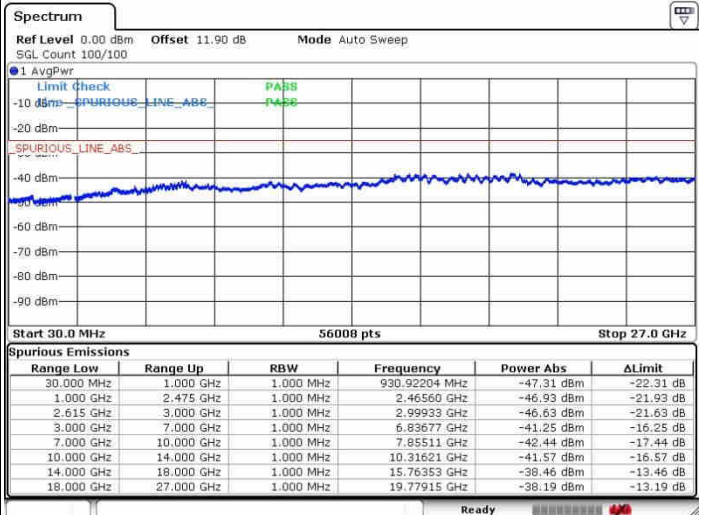

LTE Band 7 / 20MHz+10MHz

16QAM

Lowest Channel / 1RB0 and 1RB49

Lowest Channel / 1RB99 and 1RB0

Date: 27.SEP.2017 14:12:06

Date: 27.SEP.2017 14:15:23

Lowest Channel / FullIRB

N/A

Date: 27.SEP.2017 14:06:40

LTE Band 7 / 20MHz+10MHz

16QAM

Middle Channel / 1RB0 and 1RB49

Middle Channel / 1RB99 and 1RB0

Date: 27.SEP.2017 14:24:05

Date: 27.SEP.2017 14:21:25

Middle Channel / FullIRB