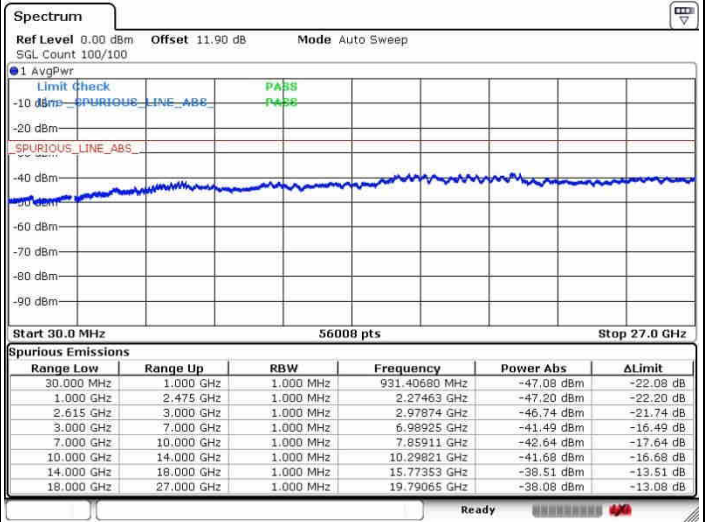

LTE Band 7 / 15MHz+15MHz

64QAM

Middle Channel / 1RB0 and 1RB74

Middle Channel / 1RB74 and 1RB0

Date: 27.SEP.2017 15:39:21

Date: 27.SEP.2017 15:37:18