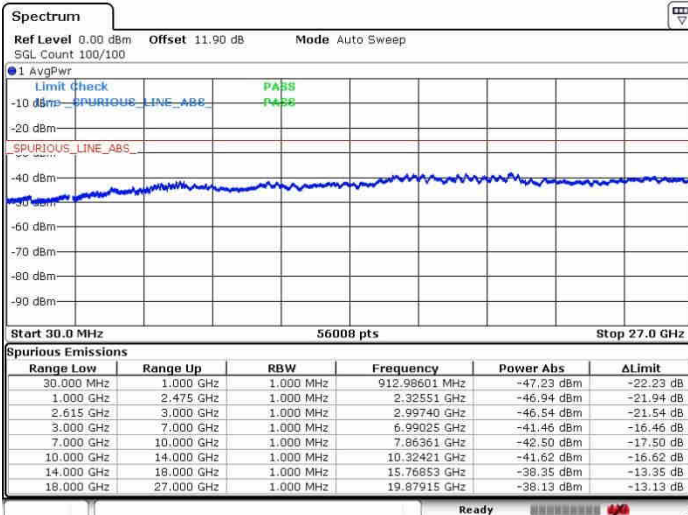

Middle Channel / 1RB0 and 1RB99

Middle Channel / 1RB74 and 1RB0

Date: 27.SEP.2017 16:30:40

Date: 27.SEP.2017 16:27:22

Middle Channel / FullIRB

N/A

Date: 27.SEP.2017 16:44:28

LTE Band 7 / 15MHz+20MHz

16QAM

Highest Channel / 1RB0 and 1RB99

Highest Channel / 1RB74 and 1RB0

Date: 27.SEP.2017 16:55:21

Date: 27.SEP.2017 16:57:50

Highest Channel / FullIRB

N/A

Date: 27.SEP.2017 16:52:34

LTE Band 7 / 20MHz+10MHz

16QAM

Lowest Channel / 1RB0 and 1RB49

Lowest Channel / 1RB99 and 1RB0

Date: 27.SEP.2017 14:12:06

Date: 27.SEP.2017 14:15:23

Lowest Channel / FullIRB

N/A