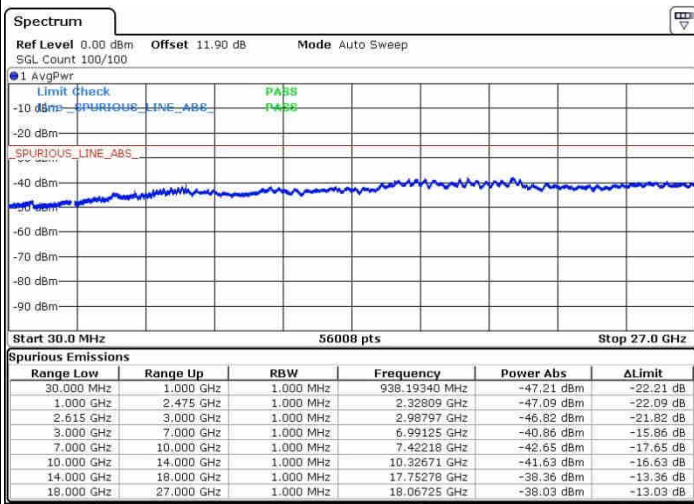

LTE Band 7 / 15MHz+20MHz

64QAM

Middle Channel / 1RB0 and 1RB99

Middle Channel / 1RB74 and 1RB0

Date: 27.SEP.2017 16:41:15

Date: 27.SEP.2017 16:28:35

Middle Channel / FullIRB

N/A

Date: 27.SEP.2017 16:42:11

LTE Band 7 / 15MHz+20MHz

64QAM

Highest Channel / 1RB0 and 1RB99

Highest Channel / 1RB74 and 1RB0

Date: 27.SEP.2017 16:56:01

Date: 27.SEP.2017 16:58:30

Highest Channel / FullIRB

N/A

Date: 27.SEP.2017 16:53:48

LTE Band 7 / 20MHz+10MHz

64QAM

Lowest Channel / 1RB0 and 1RB49

Lowest Channel / 1RB99 and 1RB0

Date: 27.SEP.2017 14:13:23

Date: 27.SEP.2017 14:19:20