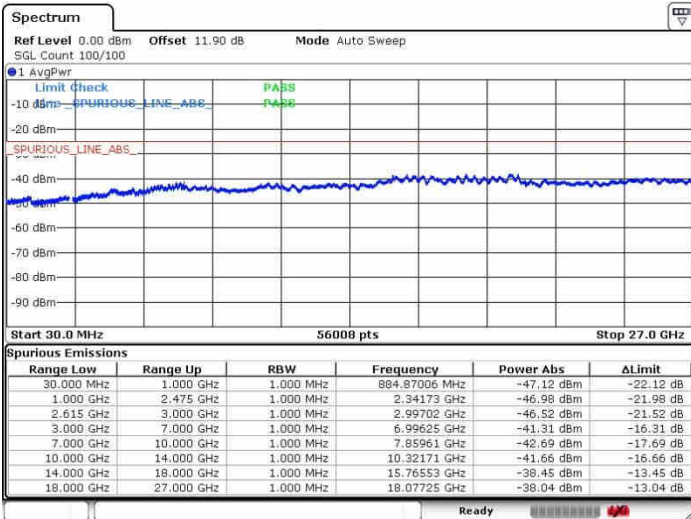

Lowest Channel / FullIRB

N/A

Date: 27.SEP.2017 15:28:57

LTE Band 7 / 15MHz+15MHz

16QAM

Middle Channel / 1RB0 and 1RB74

Middle Channel / 1RB74 and 1RB0

Date: 27.SEP.2017 15:38:41

Date: 27.SEP.2017 15:38:28

Middle Channel / FullIRB

N/A

Date: 27.SEP.2017 15:40:25

LTE Band 7 / 15MHz+15MHz

16QAM

Highest Channel / 1RB0 and 1RB74

Highest Channel / 1RB74 and 1RB0

Date: 27.SEP.2017 15:48:06

Date: 27.SEP.2017 15:49:57

Highest Channel / FullIRB

N/A

Date: 27.SEP.2017 15:42:39

LTE Band 7 / 15MHz+20MHz

16QAM

Lowest Channel / 1RB0 and 1RB99

Lowest Channel / 1RB74 and 1RB0

Date: 27.SEP.2017 16:22:00

Date: 27.SEP.2017 16:24:41

Lowest Channel / FullIRB

N/A

Date: 27.SEP.2017 16:19:28

LTE Band 7 / 15MHz+20MHz

16QAM