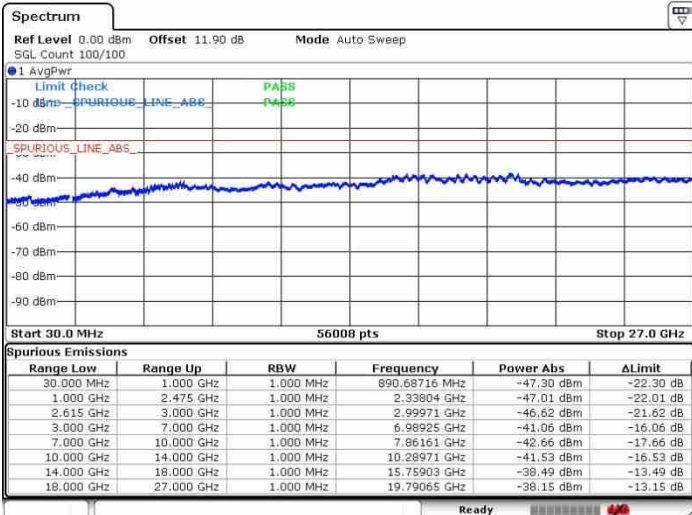

Middle Channel / 1RB74 and 1RB0

Date: 27.SEP.2017 15:39:21

Date: 27.SEP.2017 15:37:18

Middle Channel / FullIRB

N/A

Date: 27.SEP.2017 15:41:08

LTE Band 7 / 15MHz+15MHz

64QAM

Highest Channel / 1RB0 and 1RB74

Highest Channel / 1RB74 and 1RB0

Date: 27.SEP.2017 15:48:49

Date: 27.SEP.2017 15:50:50

Highest Channel / FullRB

N/A

Date: 27.SEP.2017 15:43:33

LTE Band 7 / 15MHz+20MHz

64QAM

Lowest Channel / 1RB0 and 1RB99

Lowest Channel / 1RB74 and 1RB0

Date: 27.SEP.2017 16:22:45

Date: 27.SEP.2017 16:25:39

Lowest Channel / FullIRB

N/A

Date: 27.SEP.2017 16:20:20