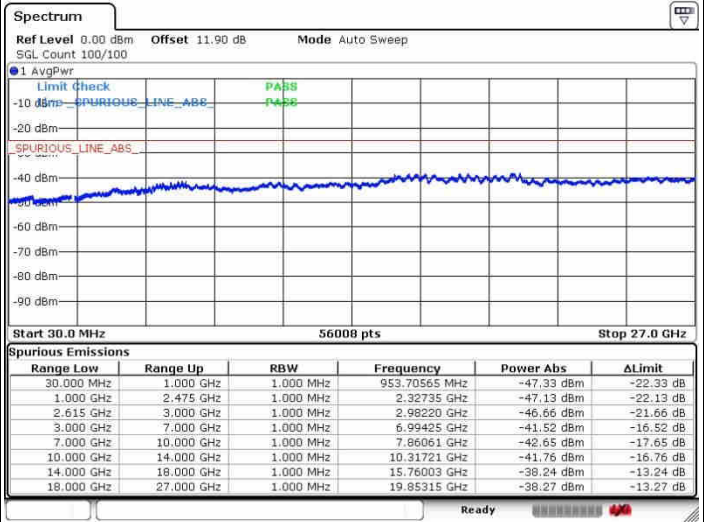

Middle Channel / FullIRB

N/A

Date: 30.SEP.2017 11:05:05

LTE Band 7 / 10MHz+20MHz

64QAM

Highest Channel / 1RB0 and 1RB99

Highest Channel / 1RB49 and 1RB0

Date: 27.SEP.2017 11:49:29

Date: 30.SEP.2017 10:53:39

Highest Channel / FullRB

N/A

Date: 30.SEP.2017 10:49:13

LTE Band 7 / 15MHz+15MHz

64QAM

Lowest Channel / 1RB0 and 1RB74

Lowest Channel / 1RB74 and 1RB0

Date: 27.SEP.2017 15:30:35

Date: 27.SEP.2017 15:35:00

Lowest Channel / FullIRB

N/A

Date: 27.SEP.2017 15:29:53

LTE Band 7 / 15MHz+15MHz

64QAM

Middle Channel / 1RB0 and 1RB74