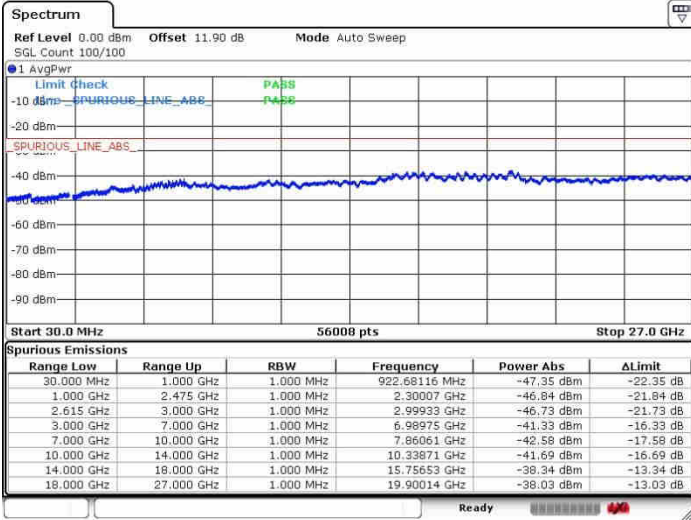

Lowest Channel / 1RB74 and 1RB0

Date: 27.SEP.2017 16:22:00

Date: 27.SEP.2017 16:24:41

Lowest Channel / FullIRB

N/A

Date: 27.SEP.2017 16:19:28

LTE Band 7 / 15MHz+20MHz

16QAM

Middle Channel / 1RB0 and 1RB99

Middle Channel / 1RB74 and 1RB0

Date: 27.SEP.2017 16:30:40

Date: 27.SEP.2017 16:27:22

Middle Channel / FullIRB

N/A

Date: 27.SEP.2017 16:44:28

LTE Band 7 / 15MHz+20MHz

16QAM

Highest Channel / 1RB0 and 1RB99

Highest Channel / 1RB74 and 1RB0

Date: 27.SEP.2017 16:55:21

Date: 27.SEP.2017 16:57:50

Highest Channel / FullIRB

N/A

Date: 27.SEP.2017 16:52:34