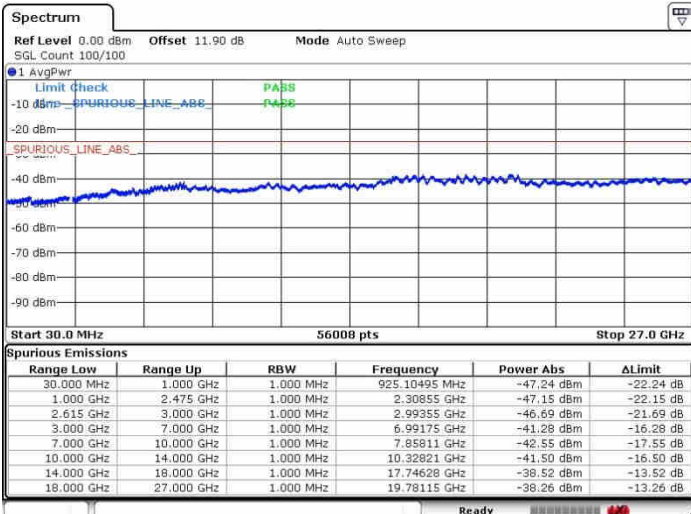

N/A

Date: 30.SEP.2017 10:48:09

LTE Band 7 / 15MHz+15MHz

16QAM

Lowest Channel / 1RB0 and 1RB74

Lowest Channel / 1RB74 and 1RB0

Date: 27.SEP.2017 15:31:16

Date: 27.SEP.2017 15:34:07

Lowest Channel / FullIRB

N/A

Date: 27.SEP.2017 15:28:57

LTE Band 7 / 15MHz+15MHz

16QAM

Middle Channel / 1RB0 and 1RB74

Middle Channel / 1RB74 and 1RB0

Date: 27.SEP.2017 15:38:41

Date: 27.SEP.2017 15:38:28

Middle Channel / FullIRB

N/A

Date: 27.SEP.2017 15:40:25

LTE Band 7 / 15MHz+15MHz

16QAM

Highest Channel / 1RB0 and 1RB74

Highest Channel / 1RB74 and 1RB0

Date: 27.SEP.2017 15:48:06

Date: 27.SEP.2017 15:49:57

Highest Channel / FullIRB

N/A

Date: 27.SEP.2017 15:42:39

LTE Band 7 / 15MHz+20MHz

16QAM

Lowest Channel / 1RB0 and 1RB99