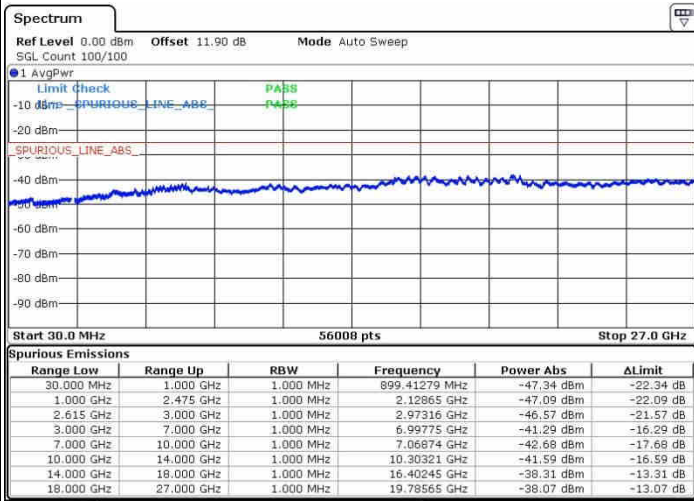

Highest Channel / FullRB

N/A

Date: 27.SEP.2017 14:31:28

LTE Band 7 / 20MHz+15MHz

16QAM

Lowest Channel / 1RB0 and 1RB74

Lowest Channel / 1RB99 and 1RB0

Date: 27.SEP.2017 17:40:04

Date: 27.SEP.2017 17:47:46

Lowest Channel / FullIRB

N/A

Date: 27.SEP.2017 17:37:01

LTE Band 7 / 20MHz+15MHz

16QAM

Middle Channel / 1RB0 and 1RB74

Middle Channel / 1RB99 and 1RB0

Date: 27.SEP.2017 17:54:59

Date: 27.SEP.2017 17:50:17

Middle Channel / FullIRB

N/A

Date: 27.SEP.2017 17:57:07

LTE Band 7 / 20MHz+15MHz

16QAM

Highest Channel / 1RB0 and 1RB74

Highest Channel / 1RB99 and 1RB0

Date: 27.SEP.2017 18:02:54

Date: 27.SEP.2017 18:04:24

Highest Channel / FullRB

N/A

Date: 27.SEP.2017 17:59:21

LTE Band 7 / 20MHz+20MHz

16QAM