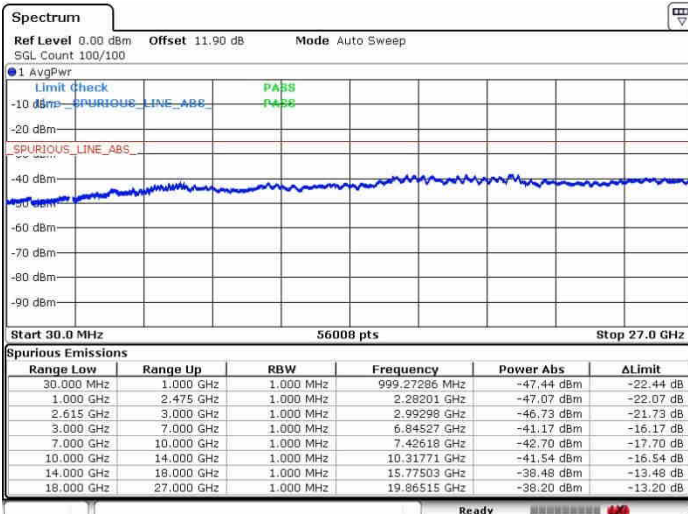

Lowest Channel / FullIRB

N/A

Date: 27.SEP.2017 11:23:57