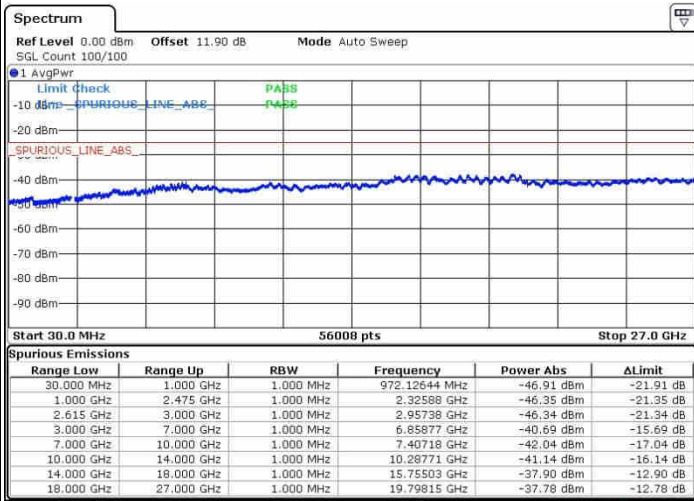

LTE Band 7 / 10MHz+20MHz

16QAM

MiddleChannel / 1RB0 and 1RB99

Middle Channel / 1RB49 and 1RB0

Date: 30.SEP.2017 10:56:06

Date: 30.SEP.2017 10:59:22

Middle Channel / FullIRB

N/A

Date: 30.SEP.2017 11:03:50

LTE Band 7 / 10MHz+20MHz

16QAM

Highest Channel / 1RB0 and 1RB99

Highest Channel / 1RB49 and 1RB0

Date: 27.SEP.2017 11:56:00

Date: 30.SEP.2017 10:51:11

Highest Channel / FullIRB