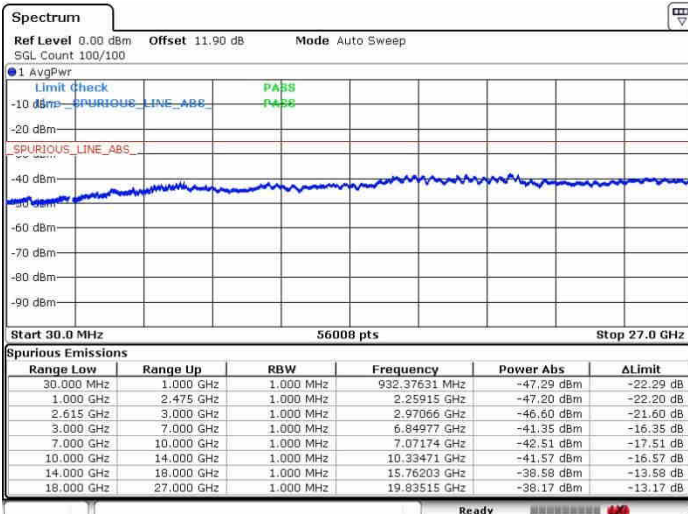

Date: 27.SEP.2017 15:48:06

Date: 27.SEP.2017 15:49:57

Highest Channel / FullIRB

N/A

Date: 27.SEP.2017 15:42:39

LTE Band 7 / 15MHz+20MHz

16QAM

Lowest Channel / 1RB0 and 1RB99

Lowest Channel / 1RB74 and 1RB0

Date: 27.SEP.2017 16:22:00

Date: 27.SEP.2017 16:24:41

Lowest Channel / FullIRB

N/A

Date: 27.SEP.2017 16:19:28

LTE Band 7 / 15MHz+20MHz

16QAM

Middle Channel / 1RB0 and 1RB99

Middle Channel / 1RB74 and 1RB0

Date: 27.SEP.2017 16:30:40

Date: 27.SEP.2017 16:27:22

Middle Channel / FullIRB

N/A

Date: 27.SEP.2017 16:44:28

LTE Band 7 / 15MHz+20MHz