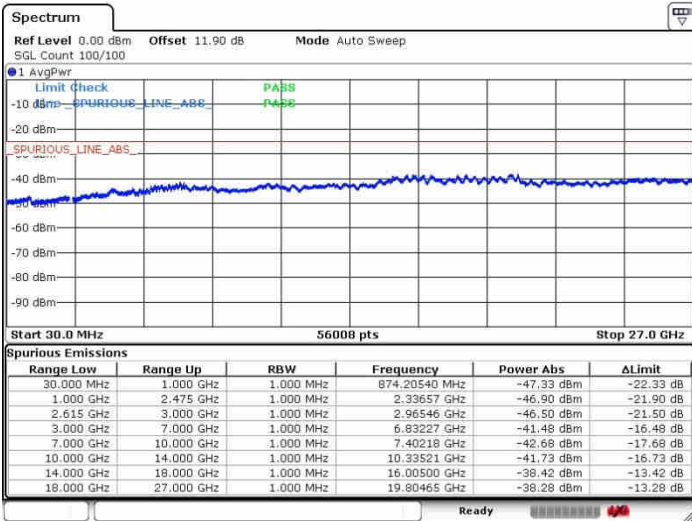

Middle Channel / FullIRB

N/A

Date: 30.SEP.2017 11:05:05

LTE Band 7 / 10MHz+20MHz

64QAM

Highest Channel / 1RB0 and 1RB99

Highest Channel / 1RB49 and 1RB0

Date: 27.SEP.2017 11:49:29

Date: 30.SEP.2017 10:53:39

Highest Channel / FullRB

N/A

Date: 30.SEP.2017 10:49:13

LTE Band 7 / 15MHz+15MHz

64QAM

Lowest Channel / 1RB0 and 1RB74

Lowest Channel / 1RB74 and 1RB0

Date: 27.SEP.2017 15:30:35

Date: 27.SEP.2017 15:35:00

Lowest Channel / FullIRB

N/A

Date: 27.SEP.2017 15:29:53

LTE Band 7 / 15MHz+15MHz

64QAM

Middle Channel / 1RB0 and 1RB74