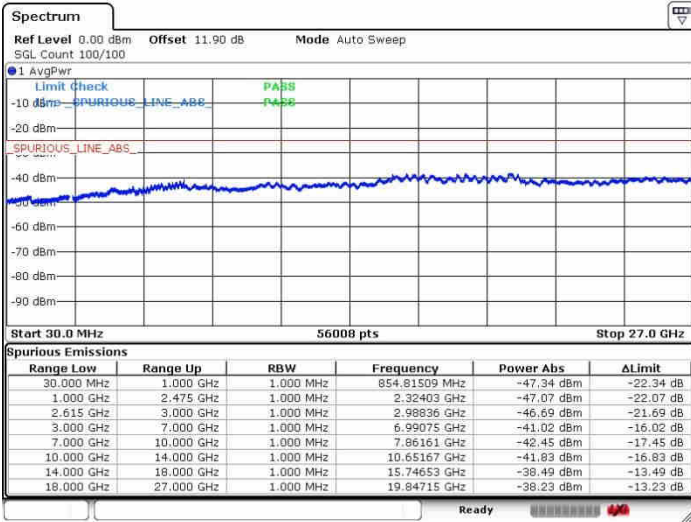

Date: 30.SEP.2017 10:53:39

Highest Channel / FullRB

N/A

Date: 30.SEP.2017 10:49:13

LTE Band 7 / 15MHz+15MHz

64QAM

Lowest Channel / 1RB0 and 1RB74

Lowest Channel / 1RB74 and 1RB0

Date: 27.SEP.2017 15:30:35

Date: 27.SEP.2017 15:35:00

Lowest Channel / FullIRB

N/A

Date: 27.SEP.2017 15:29:53

LTE Band 7 / 15MHz+15MHz

64QAM

Middle Channel / 1RB0 and 1RB74

Middle Channel / 1RB74 and 1RB0

Date: 27.SEP.2017 15:39:21

Date: 27.SEP.2017 15:37:18

Middle Channel / FullIRB

N/A

Date: 27.SEP.2017 15:41:08

LTE Band 7 / 15MHz+15MHz

64QAM

Highest Channel / 1RB0 and 1RB74

Highest Channel / 1RB74 and 1RB0

Date: 27.SEP.2017 15:48:49

Date: 27.SEP.2017 15:50:50

Highest Channel / FullRB

N/A

Date: 27.SEP.2017 15:43:33

LTE Band 7 / 15MHz+20MHz