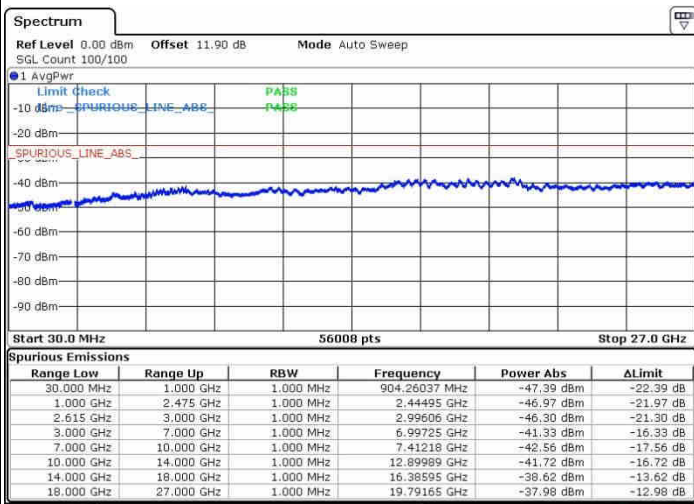

Date: 27.SEP.2017 15:30:35

Date: 27.SEP.2017 15:35:00

Lowest Channel / FullIRB

N/A

Date: 27.SEP.2017 15:29:53

LTE Band 7 / 15MHz+15MHz

64QAM

Middle Channel / 1RB0 and 1RB74

Middle Channel / 1RB74 and 1RB0

Date: 27.SEP.2017 15:39:21

Date: 27.SEP.2017 15:37:18

Middle Channel / FullIRB

N/A

Date: 27.SEP.2017 15:41:08

LTE Band 7 / 15MHz+15MHz

64QAM

Highest Channel / 1RB0 and 1RB74

Highest Channel / 1RB74 and 1RB0

Date: 27.SEP.2017 15:48:49

Date: 27.SEP.2017 15:50:50

Highest Channel / FullRB

N/A

Date: 27.SEP.2017 15:43:33

LTE Band 7 / 15MHz+20MHz