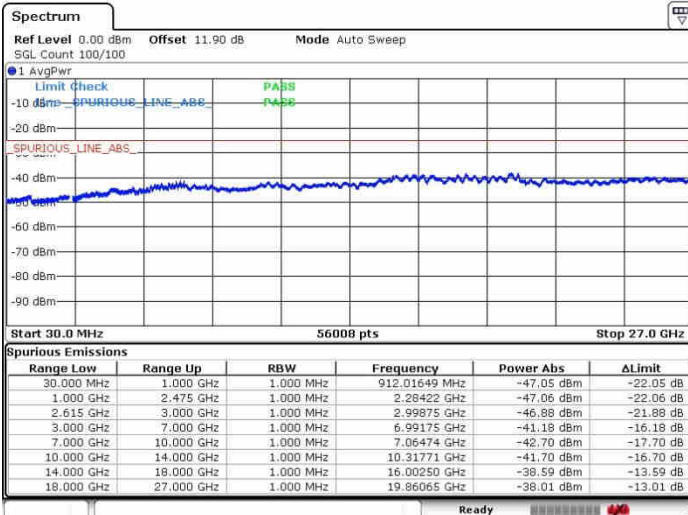

Lowest Channel / FullIRB

N/A

Date: 27.SEP.2017 14:10:24

LTE Band 7 / 20MHz+10MHz

64QAM

Middle Channel / 1RB0 and 1RB49

Middle Channel / 1RB99 and 1RB0

Date: 27.SEP.2017 14:24:48

Date: 27.SEP.2017 14:20:21

Middle Channel / FullIRB

N/A

Date: 27.SEP.2017 14:27:04

LTE Band 7 / 20MHz+10MHz

64QAM

Highest Channel / 1RB0 and 1RB49

Highest Channel / 1RB99 and 1RB0

Date: 27.SEP.2017 14:34:52

Date: 27.SEP.2017 14:38:35

Highest Channel / FullRB

N/A

Date: 27.SEP.2017 14:32:11