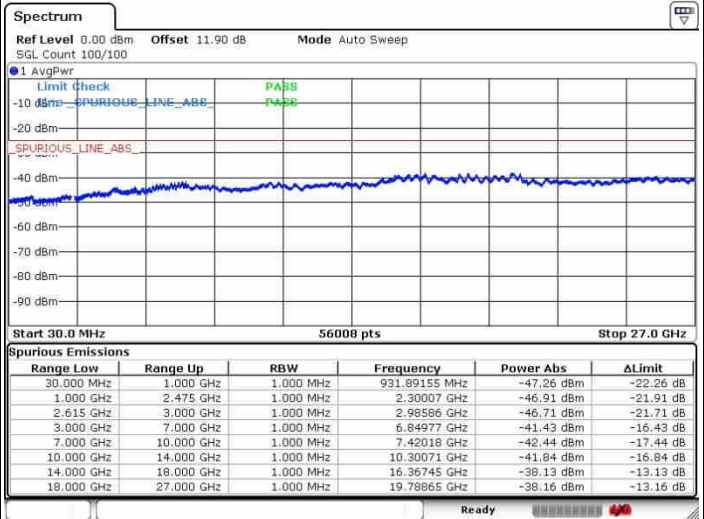

Lowest Channel / FullIRB

N/A

Date: 27.SEP.2017 15:28:57

LTE Band 7 / 15MHz+15MHz

16QAM

Middle Channel / 1RB0 and 1RB74

Middle Channel / 1RB74 and 1RB0

Date: 27.SEP.2017 15:38:41

Date: 27.SEP.2017 15:38:28

Middle Channel / FullIRB

N/A

Date: 27.SEP.2017 15:40:25

LTE Band 7 / 15MHz+15MHz

16QAM

Highest Channel / 1RB0 and 1RB74

Highest Channel / 1RB74 and 1RB0

Date: 27.SEP.2017 15:48:06

Date: 27.SEP.2017 15:49:57

Highest Channel / FullIRB

N/A

Date: 27.SEP.2017 15:42:39

LTE Band 7 / 15MHz+20MHz

16QAM

Lowest Channel / 1RB0 and 1RB99

Lowest Channel / 1RB74 and 1RB0

Date: 27.SEP.2017 16:22:00

Date: 27.SEP.2017 16:24:41

Lowest Channel / FullIRB

N/A

Date: 27.SEP.2017 16:19:28

LTE Band 7 / 15MHz+20MHz

16QAM