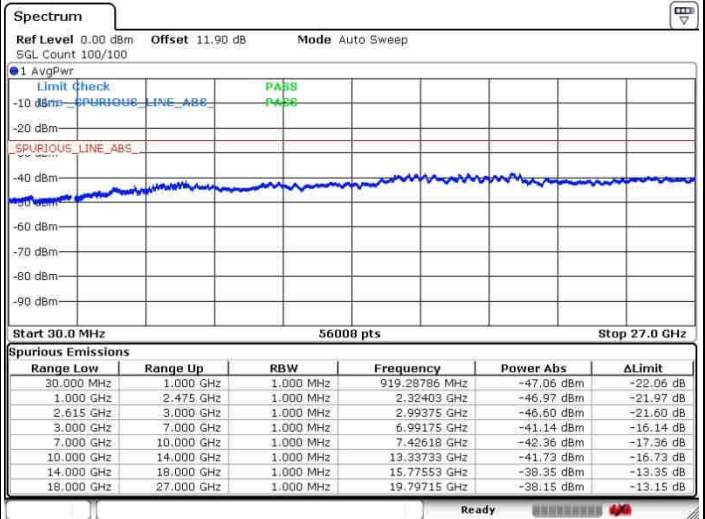

N/A

Date: 27.SEP.2017 16:53:48

LTE Band 7 / 20MHz+10MHz

64QAM

Lowest Channel / 1RB0 and 1RB49

Lowest Channel / 1RB99 and 1RB0

Date: 27.SEP.2017 14:13:23

Date: 27.SEP.2017 14:19:20

Lowest Channel / FullIRB

N/A

Date: 27.SEP.2017 14:10:24

LTE Band 7 / 20MHz+10MHz

64QAM

Middle Channel / 1RB0 and 1RB49

Middle Channel / 1RB99 and 1RB0

Date: 27.SEP.2017 14:24:48

Date: 27.SEP.2017 14:20:21

Middle Channel / FullIRB

N/A

Date: 27.SEP.2017 14:27:04

LTE Band 7 / 20MHz+10MHz

64QAM

Highest Channel / 1RB0 and 1RB49

Highest Channel / 1RB99 and 1RB0