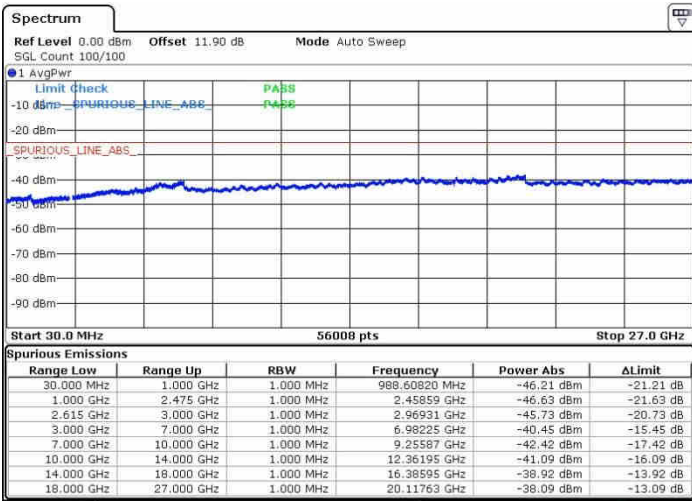

Lowest Channel / 1RB0 and 1RB99

Lowest Channel / 1RB99 and 1RB0

Date: 28.SEP.2017 09:01:46

Date: 28.SEP.2017 09:05:19

Lowest Channel / FullIRB

N/A

Date: 28.SEP.2017 08:59:20

LTE Band 7 / 20MHz+20MHz

16QAM

Middle Channel / 1RB0 and 1RB99

Middle Channel / 1RB99 and 1RB0

Date: 28.SEP.2017 09:10:27

Date: 28.SEP.2017 09:13:11

Middle Channel / FullIRB

N/A

Date: 28.SEP.2017 09:07:45

LTE Band 7 / 20MHz+20MHz

16QAM

Highest Channel / 1RB0 and 1RB99

Highest Channel / 1RB99 and 1RB0

Date: 26.SEP.2017 09:21:33

Date: 26.SEP.2017 09:27:35

Highest Channel / FullRB

N/A