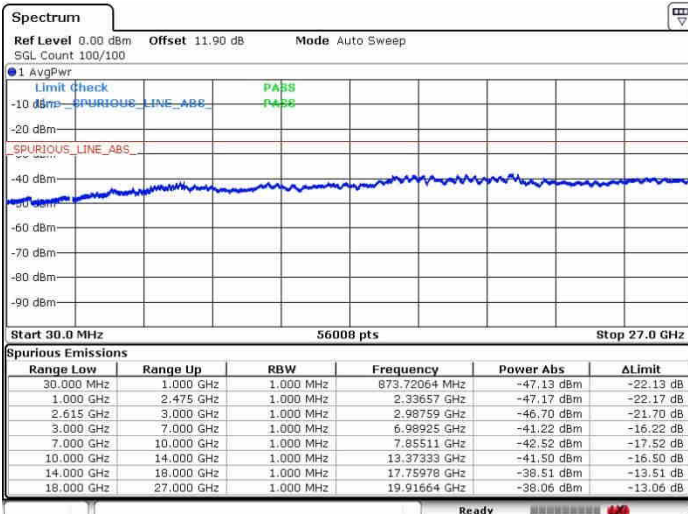

16QAM

Highest Channel / 1RB0 and 1RB99

Highest Channel / 1RB74 and 1RB0

Date: 27.SEP.2017 16:55:21

Date: 27.SEP.2017 16:57:50

Highest Channel / FullIRB

N/A

Date: 27.SEP.2017 16:52:34

LTE Band 7 / 20MHz+10MHz

16QAM

Lowest Channel / 1RB0 and 1RB49

Lowest Channel / 1RB99 and 1RB0

Date: 27.SEP.2017 14:12:06

Date: 27.SEP.2017 14:15:23

Lowest Channel / FullIRB

N/A

Date: 27.SEP.2017 14:06:40

LTE Band 7 / 20MHz+10MHz

16QAM

Middle Channel / 1RB0 and 1RB49

Middle Channel / 1RB99 and 1RB0

Date: 27.SEP.2017 14:24:05

Date: 27.SEP.2017 14:21:25

Middle Channel / FullIRB