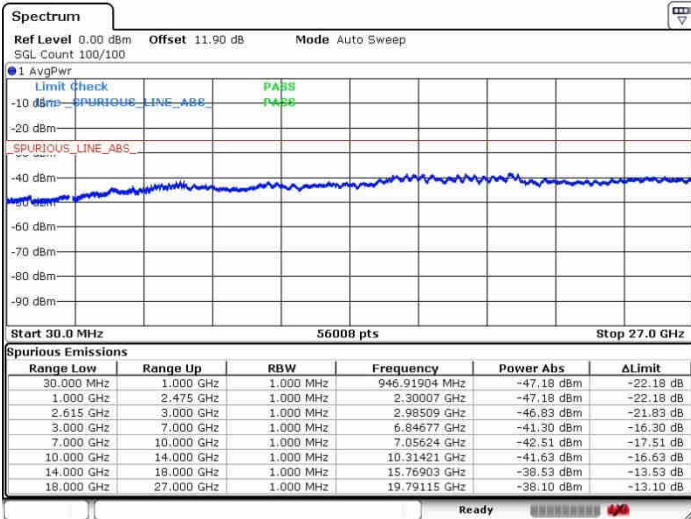

Lowest Channel / FullIRB

N/A

Date: 27.SEP.2017 15:28:57

LTE Band 7 / 15MHz+15MHz

16QAM

Middle Channel / 1RB0 and 1RB74

Middle Channel / 1RB74 and 1RB0

Date: 27.SEP.2017 15:38:41

Date: 27.SEP.2017 15:38:28

Middle Channel / FullIRB

N/A

Date: 27.SEP.2017 15:40:25

LTE Band 7 / 15MHz+15MHz

16QAM

Highest Channel / 1RB0 and 1RB74

Highest Channel / 1RB74 and 1RB0

Date: 27.SEP.2017 15:48:06

Date: 27.SEP.2017 15:49:57

Highest Channel / FullIRB

N/A

Date: 27.SEP.2017 15:42:39

LTE Band 7 / 15MHz+20MHz

16QAM

Lowest Channel / 1RB0 and 1RB99

Lowest Channel / 1RB74 and 1RB0

Date: 27.SEP.2017 16:22:00

Date: 27.SEP.2017 16:24:41

Lowest Channel / FullIRB

N/A

Date: 27.SEP.2017 16:19:28

LTE Band 7 / 15MHz+20MHz

16QAM