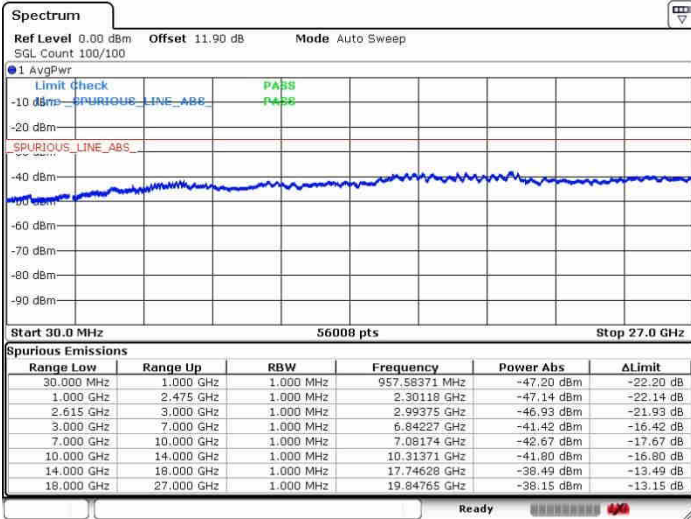

Middle Channel / 1RB0 and 1RB99

Middle Channel / 1RB74 and 1RB0

Date: 27.SEP.2017 16:30:40

Date: 27.SEP.2017 16:27:22

Middle Channel / FullIRB

N/A

Date: 27.SEP.2017 16:44:28

LTE Band 7 / 15MHz+20MHz

16QAM

Highest Channel / 1RB0 and 1RB99

Highest Channel / 1RB74 and 1RB0

Date: 27.SEP.2017 16:55:21

Date: 27.SEP.2017 16:57:50

Highest Channel / FullIRB

N/A

Date: 27.SEP.2017 16:52:34

LTE Band 7 / 20MHz+10MHz

16QAM

Lowest Channel / 1RB0 and 1RB49

Lowest Channel / 1RB99 and 1RB0

Date: 27.SEP.2017 14:12:06

Date: 27.SEP.2017 14:15:23

Lowest Channel / FullIRB

N/A