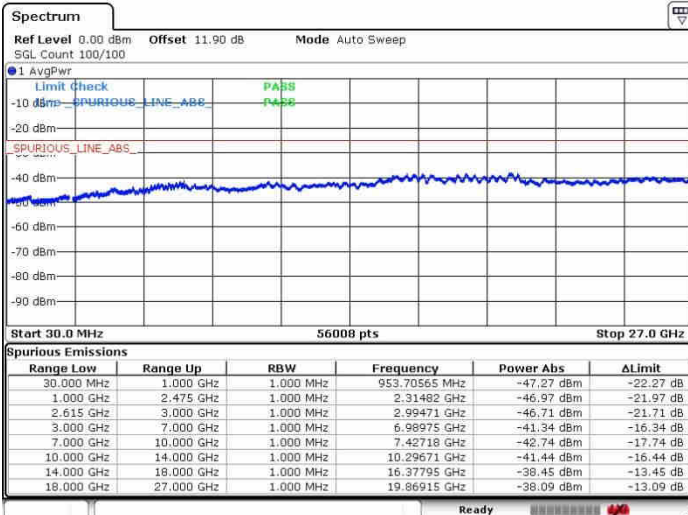

Date: 27.SEP.2017 15:38:28

Middle Channel / FullIRB

N/A

Date: 27.SEP.2017 15:40:25

LTE Band 7 / 15MHz+15MHz

16QAM

Highest Channel / 1RB0 and 1RB74

Highest Channel / 1RB74 and 1RB0

Date: 27.SEP.2017 15:48:06

Date: 27.SEP.2017 15:49:57

Highest Channel / FullIRB

N/A

Date: 27.SEP.2017 15:42:39

LTE Band 7 / 15MHz+20MHz

16QAM

Lowest Channel / 1RB0 and 1RB99

Lowest Channel / 1RB74 and 1RB0

Date: 27.SEP.2017 16:22:00

Date: 27.SEP.2017 16:24:41

Lowest Channel / FullIRB

N/A

Date: 27.SEP.2017 16:19:28

LTE Band 7 / 15MHz+20MHz

16QAM