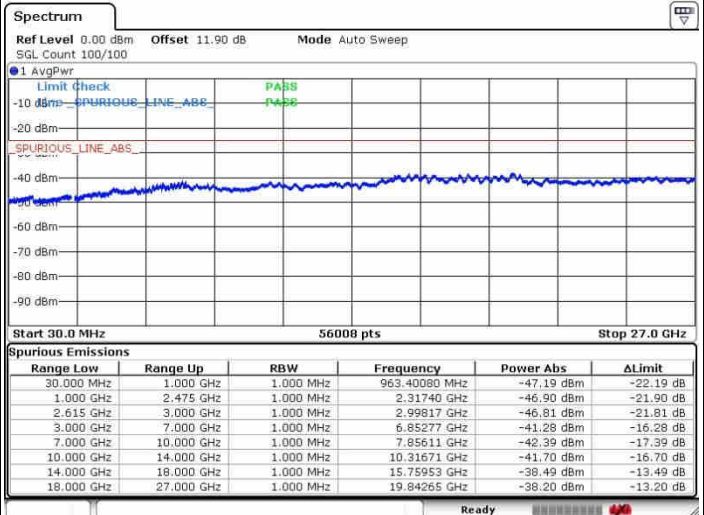

LTE Band 7 / 20MHz+20MHz

16QAM

Highest Channel / 1RB0 and 1RB99

Highest Channel / 1RB99 and 1RB0

Date: 26.SEP.2017 09:21:33

Date: 26.SEP.2017 09:27:35

Highest Channel / FullRB

N/A

Date: 26.SEP.2017 09:18:45

LTE Band 7 / 10MHz+20MHz

64QAM

Lowest Channel / 1RB0 and 1RB99

Lowest Channel / 1RB49 and 1RB0

Date: 27.SEP.2017 11:25:06

Date: 27.SEP.2017 11:31:24

Lowest Channel / FullIRB