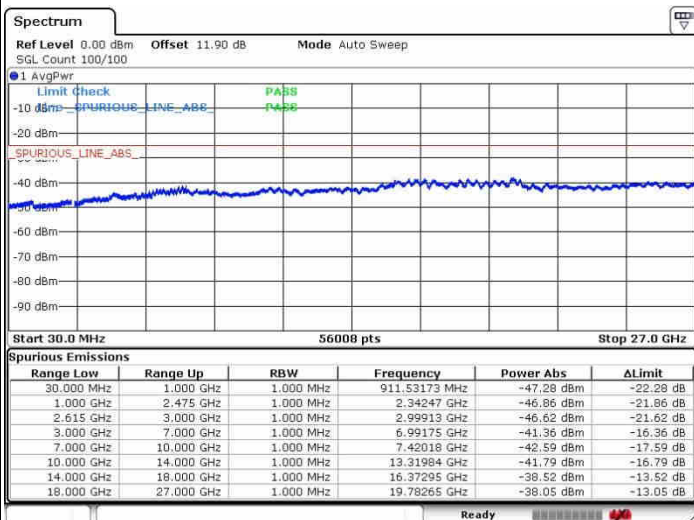

Date: 27.SEP.2017 14:06:40

LTE Band 7 / 20MHz+10MHz

16QAM

Middle Channel / 1RB0 and 1RB49

Middle Channel / 1RB99 and 1RB0

Date: 27.SEP.2017 14:24:05

Date: 27.SEP.2017 14:21:25

Middle Channel / FullIRB

N/A

Date: 27.SEP.2017 14:26:09

LTE Band 7 / 20MHz+10MHz

16QAM

Highest Channel / 1RB0 and 1RB49

Highest Channel / 1RB99 and 1RB0

Date: 27.SEP.2017 14:34:12

Date: 27.SEP.2017 14:37:53

Highest Channel / FullRB

N/A

Date: 27.SEP.2017 14:31:28

LTE Band 7 / 20MHz+15MHz

16QAM

Lowest Channel / 1RB0 and 1RB74

Lowest Channel / 1RB99 and 1RB0

Date: 27.SEP.2017 17:40:04