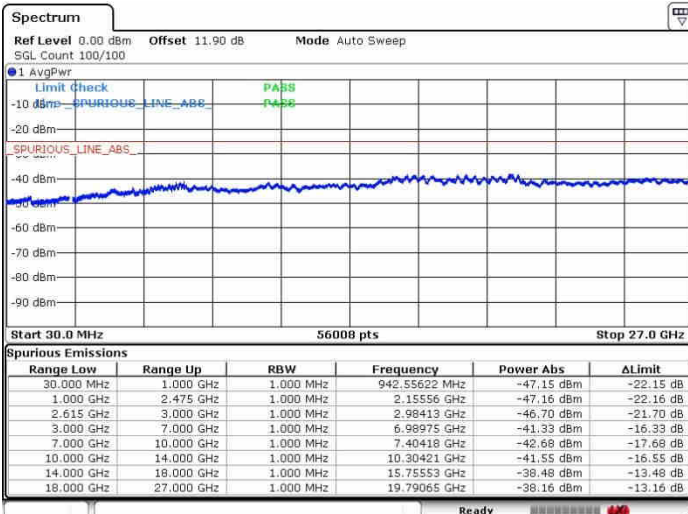

N/A

Date: 27.SEP.2017 14:26:09

LTE Band 7 / 20MHz+10MHz

16QAM

Highest Channel / 1RB0 and 1RB49

Highest Channel / 1RB99 and 1RB0

Date: 27.SEP.2017 14:34:12

Date: 27.SEP.2017 14:37:53

Highest Channel / FullRB

N/A

Date: 27.SEP.2017 14:31:28

LTE Band 7 / 20MHz+15MHz

16QAM

Lowest Channel / 1RB0 and 1RB74

Lowest Channel / 1RB99 and 1RB0

Date: 27.SEP.2017 17:40:04

Date: 27.SEP.2017 17:47:46

Lowest Channel / FullIRB

N/A

Date: 27.SEP.2017 17:37:01

LTE Band 7 / 20MHz+15MHz

16QAM

Middle Channel / 1RB0 and 1RB74

Middle Channel / 1RB99 and 1RB0