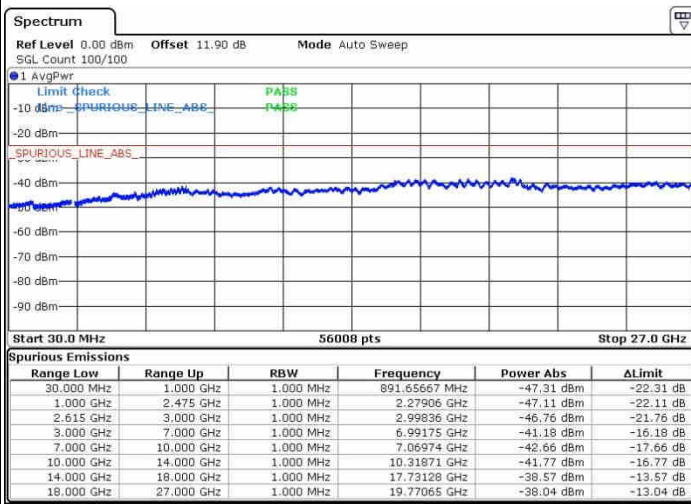

Date: 27.SEP.2017 17:47:46

Lowest Channel / FullIRB

N/A

Date: 27.SEP.2017 17:37:01

LTE Band 7 / 20MHz+15MHz

16QAM

Middle Channel / 1RB0 and 1RB74

Middle Channel / 1RB99 and 1RB0

Date: 27.SEP.2017 17:54:59

Date: 27.SEP.2017 17:50:17

Middle Channel / FullIRB

N/A

Date: 27.SEP.2017 17:57:07

LTE Band 7 / 20MHz+15MHz

16QAM

Highest Channel / 1RB0 and 1RB74

Highest Channel / 1RB99 and 1RB0

Date: 27.SEP.2017 18:02:54

Date: 27.SEP.2017 18:04:24

Highest Channel / FullRB

N/A

Date: 27.SEP.2017 17:59:21

LTE Band 7 / 20MHz+20MHz

16QAM

Lowest Channel / 1RB0 and 1RB99

Lowest Channel / 1RB99 and 1RB0

Date: 28.SEP.2017 09:01:46

Date: 28.SEP.2017 09:05:19

Lowest Channel / FullIRB

N/A

Date: 28.SEP.2017 08:59:20

LTE Band 7 / 20MHz+20MHz