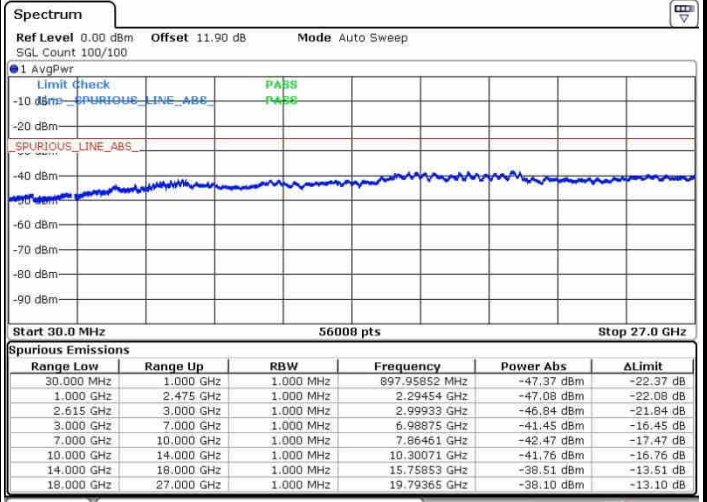

Highest Channel / 1RB0 and 1RB74

Highest Channel / 1RB74 and 1RB0

Date: 27.SEP.2017 15:48:49

Date: 27.SEP.2017 15:50:50

Highest Channel / FullRB

N/A

Date: 27.SEP.2017 15:43:33

LTE Band 7 / 15MHz+20MHz

64QAM

Lowest Channel / 1RB0 and 1RB99

Lowest Channel / 1RB74 and 1RB0

Date: 27.SEP.2017 16:22:45

Date: 27.SEP.2017 16:25:39

Lowest Channel / FullIRB

N/A

Date: 27.SEP.2017 16:20:20

LTE Band 7 / 15MHz+20MHz

64QAM

Middle Channel / 1RB0 and 1RB99

Middle Channel / 1RB74 and 1RB0

Date: 27.SEP.2017 16:41:15

Date: 27.SEP.2017 16:28:35

Middle Channel / FullIRB

N/A