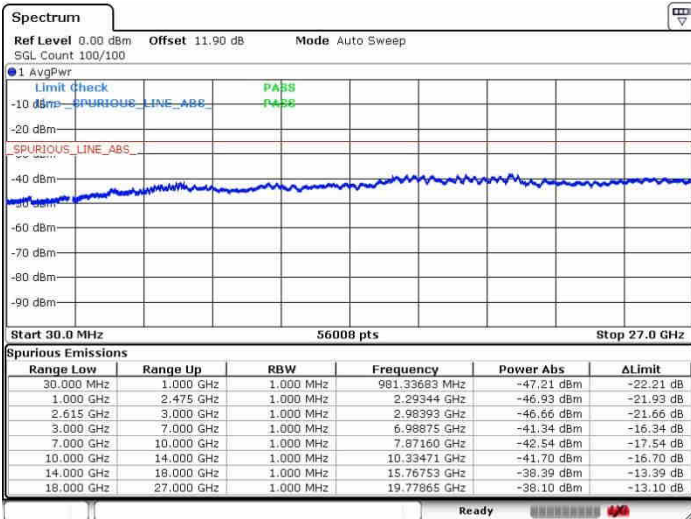

N/A

Date: 27.SEP.2017 16:53:48

LTE Band 7 / 20MHz+10MHz

64QAM

Lowest Channel / 1RB0 and 1RB49

Lowest Channel / 1RB99 and 1RB0

Date: 27.SEP.2017 14:13:23

Date: 27.SEP.2017 14:19:20

Lowest Channel / FullIRB

N/A

Date: 27.SEP.2017 14:10:24

LTE Band 7 / 20MHz+10MHz

64QAM

Middle Channel / 1RB0 and 1RB49

Middle Channel / 1RB99 and 1RB0

Date: 27.SEP.2017 14:24:48

Date: 27.SEP.2017 14:20:21

Middle Channel / FullIRB

N/A

Date: 27.SEP.2017 14:27:04

LTE Band 7 / 20MHz+10MHz

64QAM

Highest Channel / 1RB0 and 1RB49

Highest Channel / 1RB99 and 1RB0