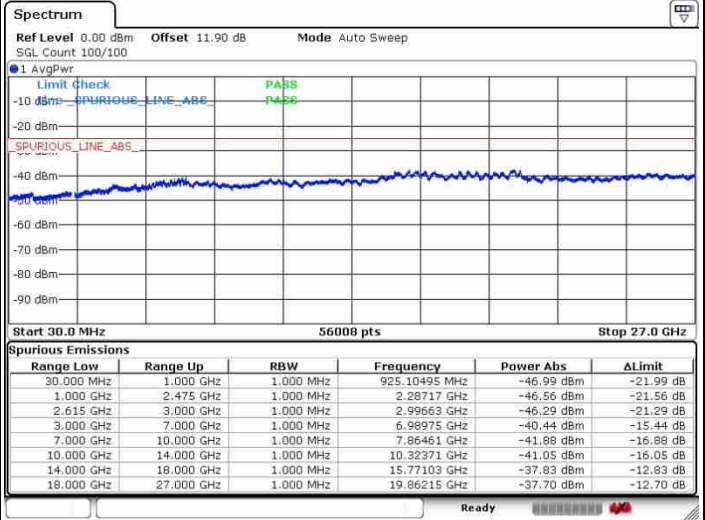

Date: 30.SEP.2017 11:03:50

LTE Band 7 / 10MHz+20MHz

16QAM

Highest Channel / 1RB0 and 1RB99

Highest Channel / 1RB49 and 1RB0

Date: 27.SEP.2017 11:56:00

Date: 30.SEP.2017 10:51:11

Highest Channel / FullIRB

N/A

Date: 30.SEP.2017 10:48:09

LTE Band 7 / 15MHz+15MHz

16QAM

Lowest Channel / 1RB0 and 1RB74

Lowest Channel / 1RB74 and 1RB0

Date: 27.SEP.2017 15:31:16

Date: 27.SEP.2017 15:34:07