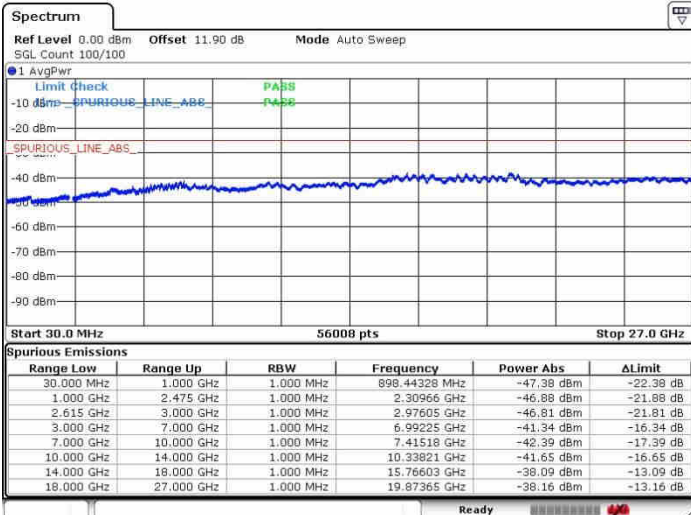

Date: 27.SEP.2017 14:06:40

LTE Band 7 / 20MHz+10MHz

16QAM

Middle Channel / 1RB0 and 1RB49

Middle Channel / 1RB99 and 1RB0

Date: 27.SEP.2017 14:24:05

Date: 27.SEP.2017 14:21:25

Middle Channel / FullIRB

N/A

Date: 27.SEP.2017 14:26:09

LTE Band 7 / 20MHz+10MHz

16QAM

Highest Channel / 1RB0 and 1RB49

Highest Channel / 1RB99 and 1RB0

Date: 27.SEP.2017 14:34:12

Date: 27.SEP.2017 14:37:53