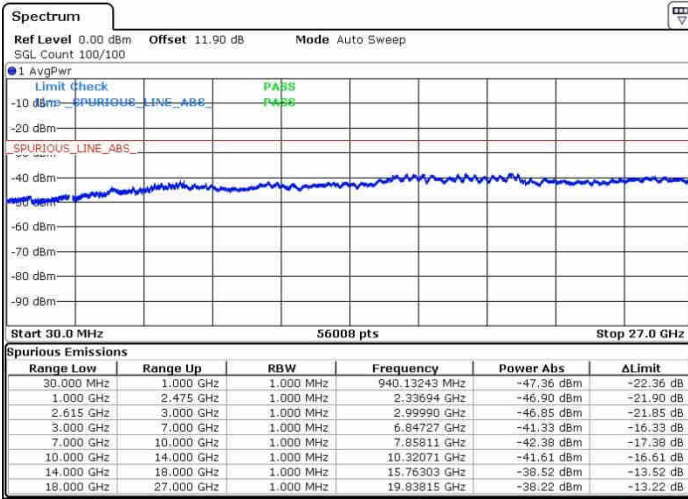

Date: 27.SEP.2017 16:42:11

LTE Band 7 / 15MHz+20MHz

64QAM

Highest Channel / 1RB0 and 1RB99

Highest Channel / 1RB74 and 1RB0

Date: 27.SEP.2017 16:56:01

Date: 27.SEP.2017 16:58:30

Highest Channel / FullIRB

N/A

Date: 27.SEP.2017 16:53:48

LTE Band 7 / 20MHz+10MHz

64QAM

Lowest Channel / 1RB0 and 1RB49

Lowest Channel / 1RB99 and 1RB0

Date: 27.SEP.2017 14:13:23

Date: 27.SEP.2017 14:19:20

Lowest Channel / FullIRB

N/A

Date: 27.SEP.2017 14:10:24

LTE Band 7 / 20MHz+10MHz

64QAM

Middle Channel / 1RB0 and 1RB49

Middle Channel / 1RB99 and 1RB0

Date: 27.SEP.2017 14:24:48

Date: 27.SEP.2017 14:20:21

Middle Channel / FullIRB

N/A

Date: 27.SEP.2017 14:27:04

LTE Band 7 / 20MHz+10MHz

64QAM

Highest Channel / 1RB0 and 1RB49

Highest Channel / 1RB99 and 1RB0