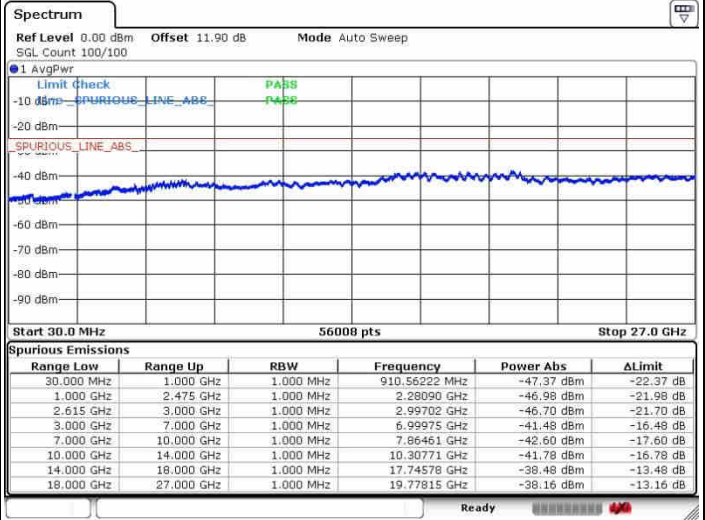

Lowest Channel / 1RB74 and 1RB0

Date: 27.SEP.2017 16:22:00

Date: 27.SEP.2017 16:24:41

Lowest Channel / FullIRB

N/A

Date: 27.SEP.2017 16:19:28

LTE Band 7 / 15MHz+20MHz

16QAM

Middle Channel / 1RB0 and 1RB99

Middle Channel / 1RB74 and 1RB0

Date: 27.SEP.2017 16:30:40

Date: 27.SEP.2017 16:27:22

Middle Channel / FullIRB

N/A

Date: 27.SEP.2017 16:44:28

LTE Band 7 / 15MHz+20MHz

16QAM

Highest Channel / 1RB0 and 1RB99

Highest Channel / 1RB74 and 1RB0

Date: 27.SEP.2017 16:55:21

Date: 27.SEP.2017 16:57:50

Highest Channel / FullIRB

N/A

Date: 27.SEP.2017 16:52:34