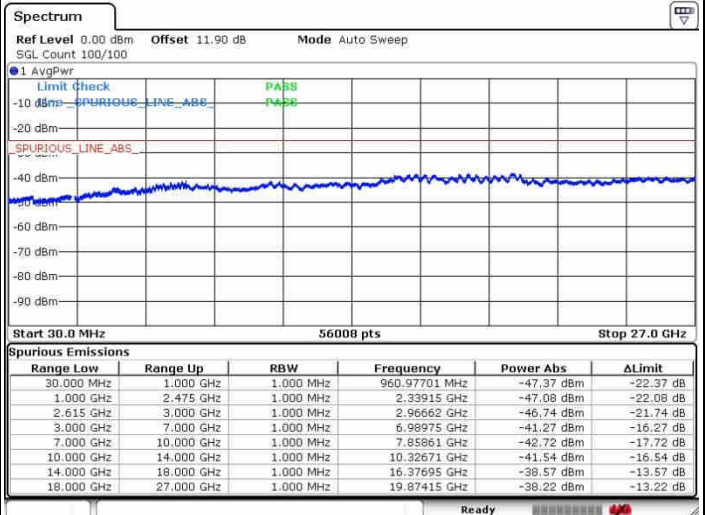

Date: 27.SEP.2017 15:48:06

Date: 27.SEP.2017 15:49:57

Highest Channel / FullIRB

N/A

Date: 27.SEP.2017 15:42:39

LTE Band 7 / 15MHz+20MHz

16QAM

Lowest Channel / 1RB0 and 1RB99

Lowest Channel / 1RB74 and 1RB0

Date: 27.SEP.2017 16:22:00

Date: 27.SEP.2017 16:24:41

Lowest Channel / FullIRB

N/A

Date: 27.SEP.2017 16:19:28

LTE Band 7 / 15MHz+20MHz

16QAM

Middle Channel / 1RB0 and 1RB99

Middle Channel / 1RB74 and 1RB0

Date: 27.SEP.2017 16:30:40

Date: 27.SEP.2017 16:27:22

Middle Channel / FullIRB

N/A

Date: 27.SEP.2017 16:44:28

LTE Band 7 / 15MHz+20MHz