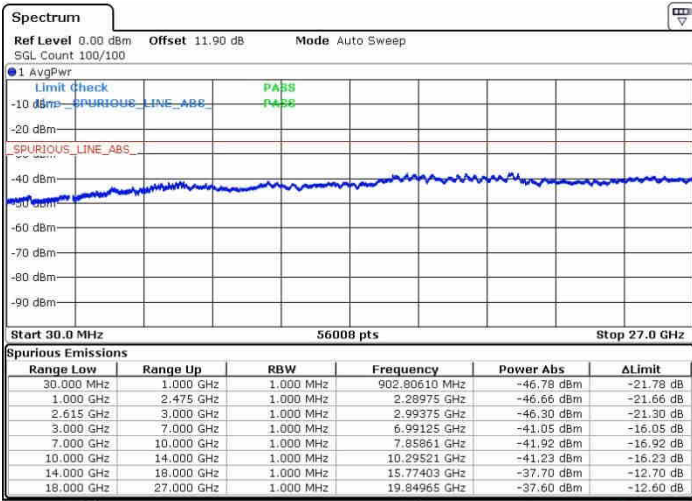

Date: 26.SEP.2017 09:18:45

LTE Band 7 / 10MHz+20MHz

64QAM

Lowest Channel / 1RB0 and 1RB99

Lowest Channel / 1RB49 and 1RB0

Date: 27.SEP.2017 11:25:06

Date: 27.SEP.2017 11:31:24

Lowest Channel / FullIRB

N/A

Date: 27.SEP.2017 11:23:57

LTE Band 7 / 10MHz+20MHz

64QAM

MiddleChannel / 1RB0 and 1RB99

Middle Channel / 1RB49 and 1RB0

Date: 27.SEP.2017 11:47:12

Date: 30.SEP.2017 11:02:53

Middle Channel / FullIRB

N/A

Date: 30.SEP.2017 11:05:05

LTE Band 7 / 10MHz+20MHz

64QAM

Highest Channel / 1RB0 and 1RB99

Highest Channel / 1RB49 and 1RB0

Date: 27.SEP.2017 11:49:29