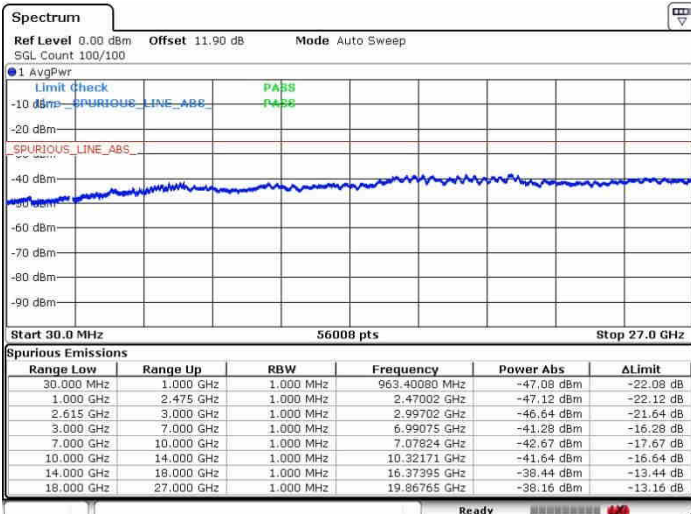

Lowest Channel / 1RB74 and 1RB0

Date: 27.SEP.2017 16:22:00

Date: 27.SEP.2017 16:24:41

Lowest Channel / FullIRB

N/A

Date: 27.SEP.2017 16:19:28

LTE Band 7 / 15MHz+20MHz

16QAM

Middle Channel / 1RB0 and 1RB99

Middle Channel / 1RB74 and 1RB0

Date: 27.SEP.2017 16:30:40

Date: 27.SEP.2017 16:27:22

Middle Channel / FullIRB

N/A

Date: 27.SEP.2017 16:44:28

LTE Band 7 / 15MHz+20MHz

16QAM

Highest Channel / 1RB0 and 1RB99

Highest Channel / 1RB74 and 1RB0

Date: 27.SEP.2017 16:55:21

Date: 27.SEP.2017 16:57:50

Highest Channel / FullIRB

N/A

Date: 27.SEP.2017 16:52:34