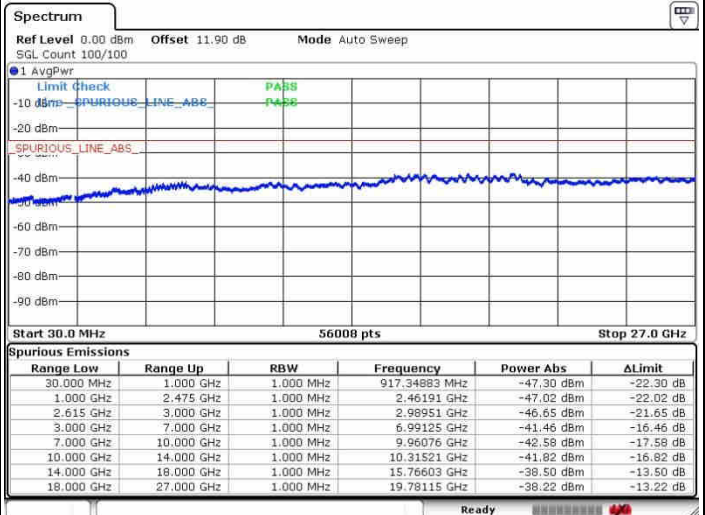

Lowest Channel / FullIRB

N/A

Date: 27.SEP.2017 15:28:57

LTE Band 7 / 15MHz+15MHz

16QAM

Middle Channel / 1RB0 and 1RB74

Middle Channel / 1RB74 and 1RB0

Date: 27.SEP.2017 15:38:41

Date: 27.SEP.2017 15:38:28

Middle Channel / FullIRB

N/A

Date: 27.SEP.2017 15:40:25

LTE Band 7 / 15MHz+15MHz

16QAM

Highest Channel / 1RB0 and 1RB74

Highest Channel / 1RB74 and 1RB0

Date: 27.SEP.2017 15:48:06

Date: 27.SEP.2017 15:49:57

Highest Channel / FullIRB

N/A

Date: 27.SEP.2017 15:42:39

LTE Band 7 / 15MHz+20MHz

16QAM

Lowest Channel / 1RB0 and 1RB99