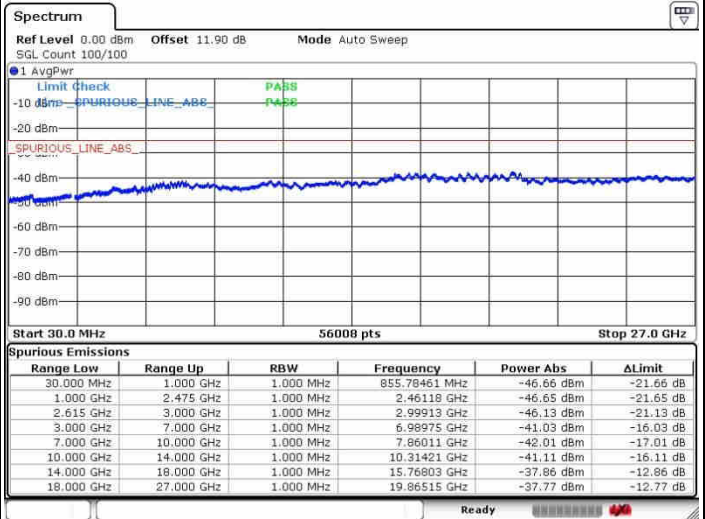

Middle Channel / FullIRB

N/A

Date: 30.SEP.2017 11:05:05

LTE Band 7 / 10MHz+20MHz

64QAM

Highest Channel / 1RB0 and 1RB99

Highest Channel / 1RB49 and 1RB0

Date: 27.SEP.2017 11:49:29

Date: 30.SEP.2017 10:53:39

Highest Channel / FullRB

N/A

Date: 30.SEP.2017 10:49:13

LTE Band 7 / 15MHz+15MHz

64QAM

Lowest Channel / 1RB0 and 1RB74

Lowest Channel / 1RB74 and 1RB0