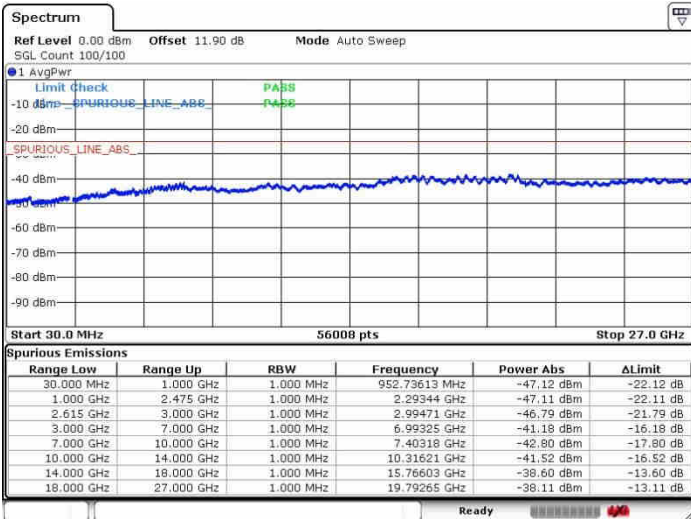

Date: 27.SEP.2017 15:30:35

Date: 27.SEP.2017 15:35:00

Lowest Channel / FullIRB

N/A

Date: 27.SEP.2017 15:29:53

LTE Band 7 / 15MHz+15MHz

64QAM

Middle Channel / 1RB0 and 1RB74

Middle Channel / 1RB74 and 1RB0

Date: 27.SEP.2017 15:39:21

Date: 27.SEP.2017 15:37:18

Middle Channel / FullIRB

N/A

Date: 27.SEP.2017 15:41:08

LTE Band 7 / 15MHz+15MHz

64QAM

Highest Channel / 1RB0 and 1RB74

Highest Channel / 1RB74 and 1RB0

Date: 27.SEP.2017 15:48:49

Date: 27.SEP.2017 15:50:50

Highest Channel / FullRB

N/A

Date: 27.SEP.2017 15:43:33

LTE Band 7 / 15MHz+20MHz