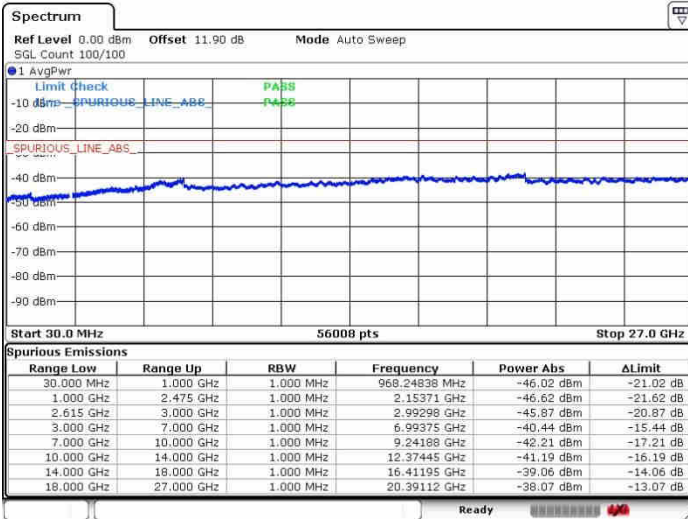

Date: 27.SEP.2017 17:54:59

Date: 27.SEP.2017 17:50:17

Middle Channel / FullIRB

N/A

Date: 27.SEP.2017 17:57:07

LTE Band 7 / 20MHz+15MHz

16QAM

Highest Channel / 1RB0 and 1RB74

Highest Channel / 1RB99 and 1RB0

Date: 27.SEP.2017 18:02:54

Date: 27.SEP.2017 18:04:24

Highest Channel / FullRB

N/A

Date: 27.SEP.2017 17:59:21

LTE Band 7 / 20MHz+20MHz

16QAM

Lowest Channel / 1RB0 and 1RB99

Lowest Channel / 1RB99 and 1RB0

Date: 28.SEP.2017 09:01:46

Date: 28.SEP.2017 09:05:19

Lowest Channel / FullIRB

N/A

Date: 28.SEP.2017 08:59:20

LTE Band 7 / 20MHz+20MHz