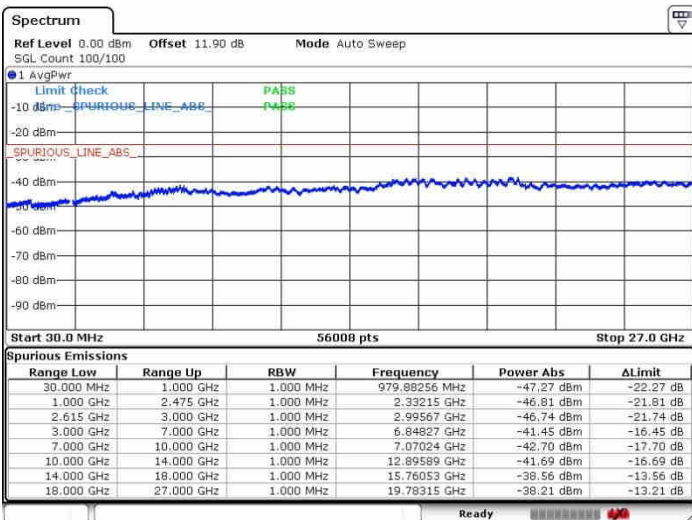

Date: 30.SEP.2017 11:03:50

LTE Band 7 / 10MHz+20MHz

16QAM

Highest Channel / 1RB0 and 1RB99

Highest Channel / 1RB49 and 1RB0

Date: 27.SEP.2017 11:56:00

Date: 30.SEP.2017 10:51:11

Highest Channel / FullIRB

N/A

Date: 30.SEP.2017 10:48:09

LTE Band 7 / 15MHz+15MHz

16QAM

Lowest Channel / 1RB0 and 1RB74

Lowest Channel / 1RB74 and 1RB0

Date: 27.SEP.2017 15:31:16

Date: 27.SEP.2017 15:34:07

Lowest Channel / FullIRB

N/A

Date: 27.SEP.2017 15:28:57

LTE Band 7 / 15MHz+15MHz

16QAM

Middle Channel / 1RB0 and 1RB74

Middle Channel / 1RB74 and 1RB0

Date: 27.SEP.2017 15:38:41