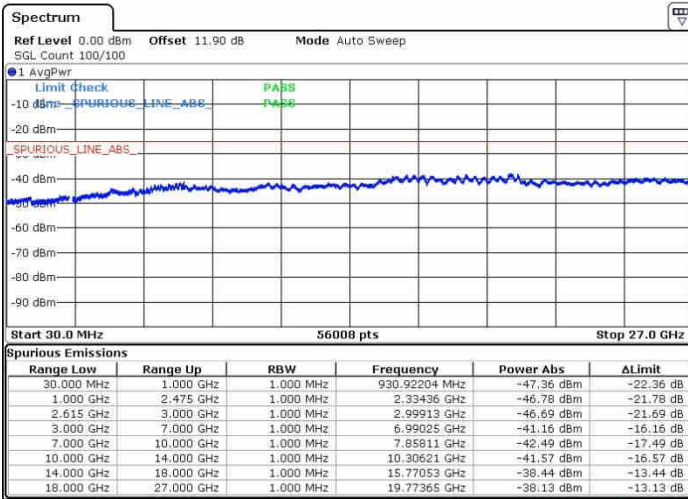

Date: 27.SEP.2017 16:42:11

LTE Band 7 / 15MHz+20MHz

64QAM

Highest Channel / 1RB0 and 1RB99

Highest Channel / 1RB74 and 1RB0

Date: 27.SEP.2017 16:56:01

Date: 27.SEP.2017 16:58:30

Highest Channel / FullIRB

N/A

Date: 27.SEP.2017 16:53:48

LTE Band 7 / 20MHz+10MHz

64QAM

Lowest Channel / 1RB0 and 1RB49

Lowest Channel / 1RB99 and 1RB0

Date: 27.SEP.2017 14:13:23

Date: 27.SEP.2017 14:19:20

Lowest Channel / FullIRB

N/A

Date: 27.SEP.2017 14:10:24

LTE Band 7 / 20MHz+10MHz

64QAM

Middle Channel / 1RB0 and 1RB49

Middle Channel / 1RB99 and 1RB0

Date: 27.SEP.2017 14:24:48

Date: 27.SEP.2017 14:20:21

Middle Channel / FullIRB

N/A

Date: 27.SEP.2017 14:27:04

LTE Band 7 / 20MHz+10MHz

64QAM

Highest Channel / 1RB0 and 1RB49

Highest Channel / 1RB99 and 1RB0