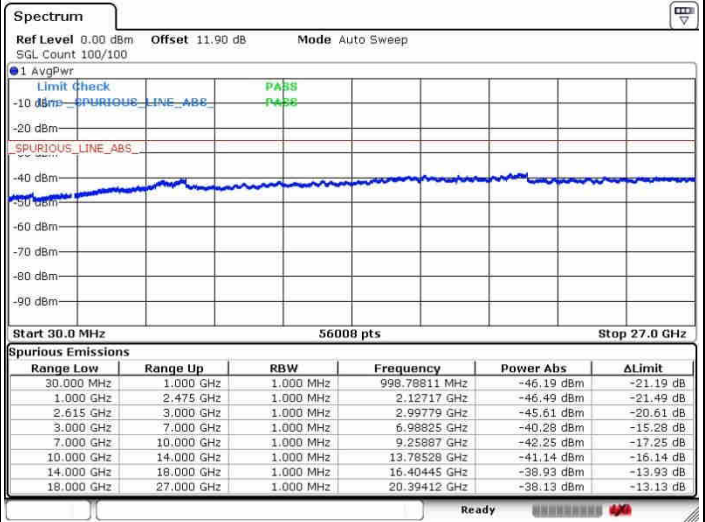

LTE Band 7 / 20MHz+20MHz

16QAM

Middle Channel / 1RB0 and 1RB99

Middle Channel / 1RB99 and 1RB0

Date: 28.SEP.2017 09:10:27

Date: 28.SEP.2017 09:13:11