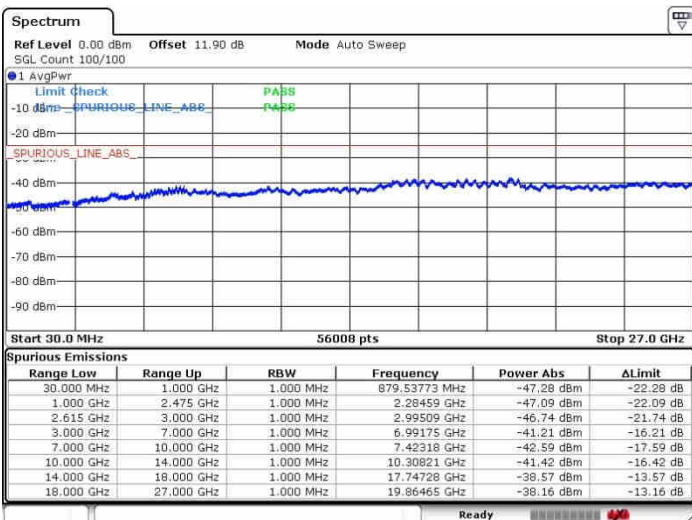

Date: 27.SEP.2017 14:06:40

LTE Band 7 / 20MHz+10MHz

16QAM

Middle Channel / 1RB0 and 1RB49

Middle Channel / 1RB99 and 1RB0

Date: 27.SEP.2017 14:24:05

Date: 27.SEP.2017 14:21:25

Middle Channel / FullIRB

N/A

Date: 27.SEP.2017 14:26:09

LTE Band 7 / 20MHz+10MHz

16QAM

Highest Channel / 1RB0 and 1RB49

Highest Channel / 1RB99 and 1RB0

Date: 27.SEP.2017 14:34:12

Date: 27.SEP.2017 14:37:53

Highest Channel / FullRB

N/A

Date: 27.SEP.2017 14:31:28

LTE Band 7 / 20MHz+15MHz

16QAM

Lowest Channel / 1RB0 and 1RB74

Lowest Channel / 1RB99 and 1RB0

Date: 27.SEP.2017 17:40:04