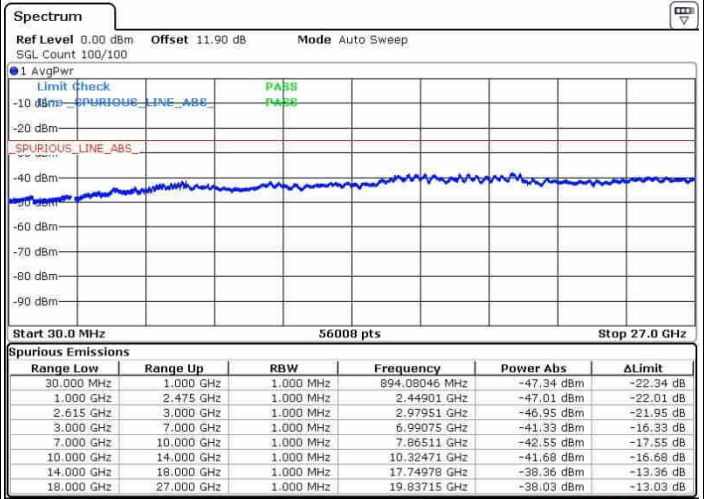

Date: 27.SEP.2017 16:42:11

LTE Band 7 / 15MHz+20MHz

64QAM

Highest Channel / 1RB0 and 1RB99

Highest Channel / 1RB74 and 1RB0

Date: 27.SEP.2017 16:56:01

Date: 27.SEP.2017 16:58:30

Highest Channel / FullIRB

N/A

Date: 27.SEP.2017 16:53:48

LTE Band 7 / 20MHz+10MHz

64QAM

Lowest Channel / 1RB0 and 1RB49

Lowest Channel / 1RB99 and 1RB0

Date: 27.SEP.2017 14:13:23

Date: 27.SEP.2017 14:19:20

Lowest Channel / FullIRB

N/A

Date: 27.SEP.2017 14:10:24

LTE Band 7 / 20MHz+10MHz

64QAM

Middle Channel / 1RB0 and 1RB49

Middle Channel / 1RB99 and 1RB0

Date: 27.SEP.2017 14:24:48

Date: 27.SEP.2017 14:20:21

Middle Channel / FullIRB

N/A

Date: 27.SEP.2017 14:27:04

LTE Band 7 / 20MHz+10MHz

64QAM

Highest Channel / 1RB0 and 1RB49

Highest Channel / 1RB99 and 1RB0