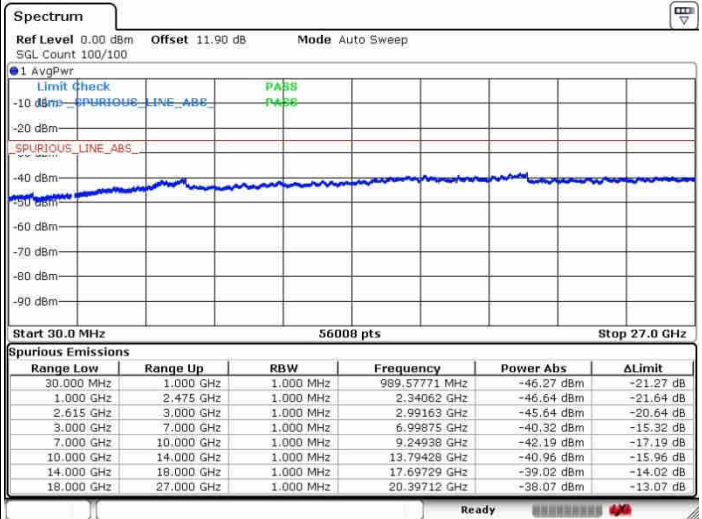

Date: 27.SEP.2017 17:54:59

Date: 27.SEP.2017 17:50:17

Middle Channel / FullIRB

N/A

Date: 27.SEP.2017 17:57:07

LTE Band 7 / 20MHz+15MHz

16QAM

Highest Channel / 1RB0 and 1RB74

Highest Channel / 1RB99 and 1RB0

Date: 27.SEP.2017 18:02:54

Date: 27.SEP.2017 18:04:24

Highest Channel / FullRB

N/A

Date: 27.SEP.2017 17:59:21

LTE Band 7 / 20MHz+20MHz

16QAM

Lowest Channel / 1RB0 and 1RB99

Lowest Channel / 1RB99 and 1RB0

Date: 28.SEP.2017 09:01:46

Date: 28.SEP.2017 09:05:19

Lowest Channel / FullIRB

N/A

Date: 28.SEP.2017 08:59:20

LTE Band 7 / 20MHz+20MHz