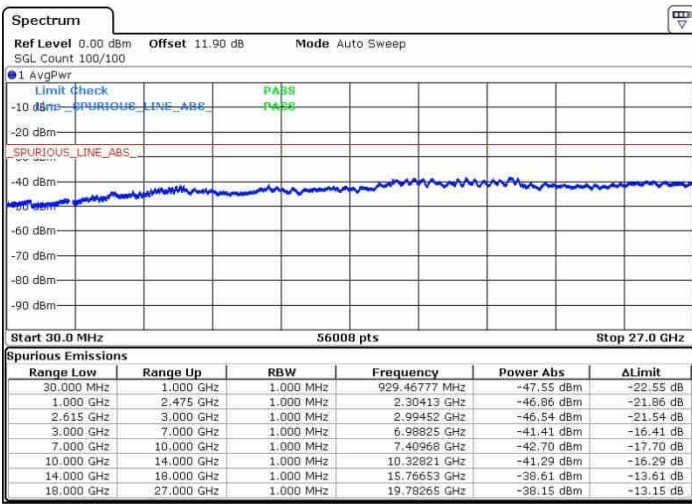

Middle Channel / 1RB74 and 1RB0

Date: 27.SEP.2017 15:39:21

Date: 27.SEP.2017 15:37:18

Middle Channel / FullIRB

N/A

Date: 27.SEP.2017 15:41:08

LTE Band 7 / 15MHz+15MHz

64QAM

Highest Channel / 1RB0 and 1RB74

Highest Channel / 1RB74 and 1RB0

Date: 27.SEP.2017 15:48:49

Date: 27.SEP.2017 15:50:50

Highest Channel / FullRB

N/A

Date: 27.SEP.2017 15:43:33

LTE Band 7 / 15MHz+20MHz

64QAM

Lowest Channel / 1RB0 and 1RB99

Lowest Channel / 1RB74 and 1RB0

Date: 27.SEP.2017 16:22:45

Date: 27.SEP.2017 16:25:39

Lowest Channel / FullIRB

N/A

Date: 27.SEP.2017 16:20:20