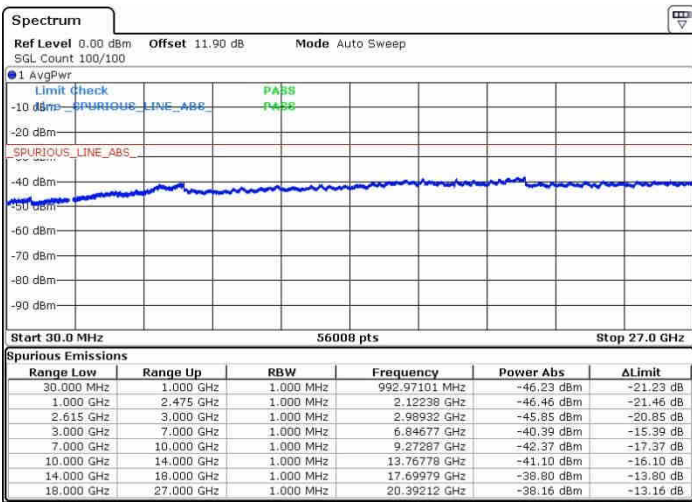

Lowest Channel / 1RB0 and 1RB99

Lowest Channel / 1RB99 and 1RB0

Date: 28.SEP.2017 09:01:46

Date: 28.SEP.2017 09:05:19

Lowest Channel / FullIRB

N/A

Date: 28.SEP.2017 08:59:20

LTE Band 7 / 20MHz+20MHz

LTE Band 7 / 20MHz+20MHz

16QAM

Highest Channel / 1RB0 and 1RB99

Highest Channel / 1RB99 and 1RB0

Date: 26.SEP.2017 09:21:33

Date: 26.SEP.2017 09:27:35

Highest Channel / FullRB

N/A

Date: 26.SEP.2017 09:18:45

LTE Band 7 / 10MHz+20MHz

64QAM

Lowest Channel / 1RB0 and 1RB99

Lowest Channel / 1RB49 and 1RB0

Date: 27.SEP.2017 11:25:06

Date: 27.SEP.2017 11:31:24

Lowest Channel / FullIRB