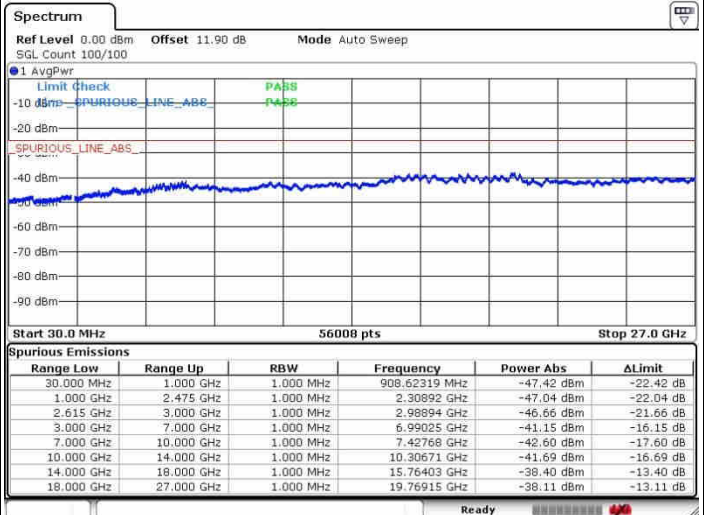

N/A

Date: 27.SEP.2017 14:26:09

LTE Band 7 / 20MHz+10MHz

16QAM

Highest Channel / 1RB0 and 1RB49

Highest Channel / 1RB99 and 1RB0

Date: 27.SEP.2017 14:34:12

Date: 27.SEP.2017 14:37:53

Highest Channel / FullRB

N/A

Date: 27.SEP.2017 14:31:28

LTE Band 7 / 20MHz+15MHz

16QAM

Lowest Channel / 1RB0 and 1RB74

Lowest Channel / 1RB99 and 1RB0

Date: 27.SEP.2017 17:40:04

Date: 27.SEP.2017 17:47:46

Lowest Channel / FullIRB

N/A

Date: 27.SEP.2017 17:37:01

LTE Band 7 / 20MHz+15MHz

16QAM

Middle Channel / 1RB0 and 1RB74

Middle Channel / 1RB99 and 1RB0