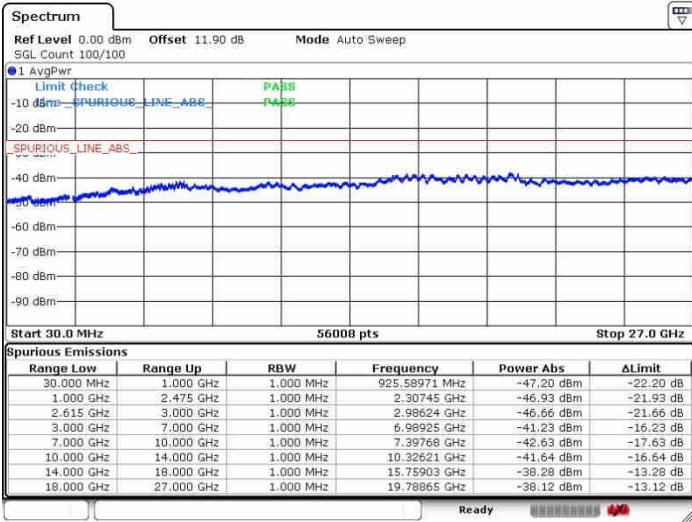

Middle Channel / FullIRB

N/A

Date: 30.SEP.2017 11:05:05

LTE Band 7 / 10MHz+20MHz

64QAM

Highest Channel / 1RB0 and 1RB99

Highest Channel / 1RB49 and 1RB0

Date: 27.SEP.2017 11:49:29

Date: 30.SEP.2017 10:53:39

Highest Channel / FullRB

N/A

Date: 30.SEP.2017 10:49:13

LTE Band 7 / 15MHz+15MHz

64QAM

Lowest Channel / 1RB0 and 1RB74

Lowest Channel / 1RB74 and 1RB0

Date: 27.SEP.2017 15:30:35

Date: 27.SEP.2017 15:35:00

Lowest Channel / FullIRB

N/A

Date: 27.SEP.2017 15:29:53

LTE Band 7 / 15MHz+15MHz

64QAM

Middle Channel / 1RB0 and 1RB74