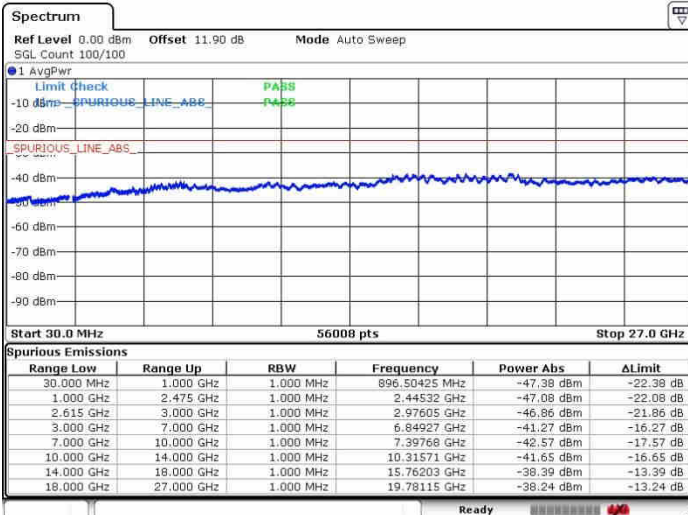

LTE Band 7 / 20MHz+20MHz

16QAM

Highest Channel / 1RB0 and 1RB99

Highest Channel / 1RB99 and 1RB0

Date: 26.SEP.2017 09:21:33

Date: 26.SEP.2017 09:27:35

Highest Channel / FullRB

N/A

Date: 26.SEP.2017 09:18:45

LTE Band 7 / 10MHz+20MHz

64QAM

Lowest Channel / 1RB0 and 1RB99

Lowest Channel / 1RB49 and 1RB0

Date: 27.SEP.2017 11:25:06

Date: 27.SEP.2017 11:31:24

Lowest Channel / FullIRB

N/A

Date: 27.SEP.2017 11:23:57

LTE Band 7 / 10MHz+20MHz

64QAM

MiddleChannel / 1RB0 and 1RB99

Middle Channel / 1RB49 and 1RB0

Date: 27.SEP.2017 11:47:12

Date: 30.SEP.2017 11:02:53