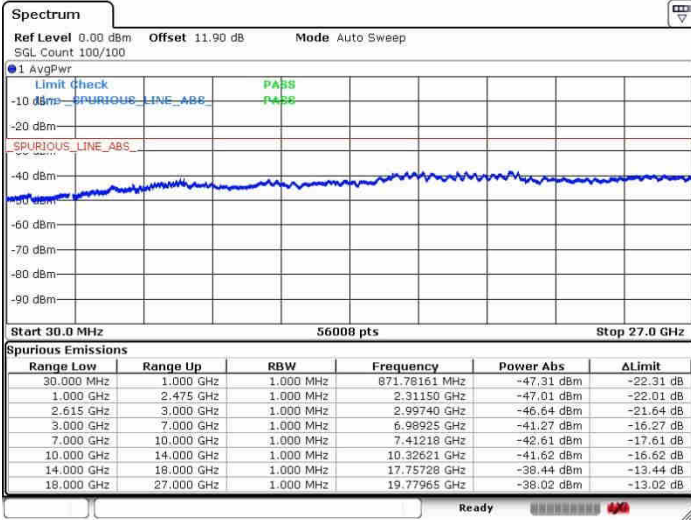

Date: 30.SEP.2017 11:03:50

LTE Band 7 / 10MHz+20MHz

16QAM

Highest Channel / 1RB0 and 1RB99

Highest Channel / 1RB49 and 1RB0

Date: 27.SEP.2017 11:56:00

Date: 30.SEP.2017 10:51:11

Highest Channel / FullIRB

N/A

Date: 30.SEP.2017 10:48:09

LTE Band 7 / 15MHz+15MHz

16QAM

Lowest Channel / 1RB0 and 1RB74

Lowest Channel / 1RB74 and 1RB0

Date: 27.SEP.2017 15:31:16

Date: 27.SEP.2017 15:34:07

Lowest Channel / FullIRB

N/A

Date: 27.SEP.2017 15:28:57

LTE Band 7 / 15MHz+15MHz

16QAM

Middle Channel / 1RB0 and 1RB74

Middle Channel / 1RB74 and 1RB0

Date: 27.SEP.2017 15:38:41