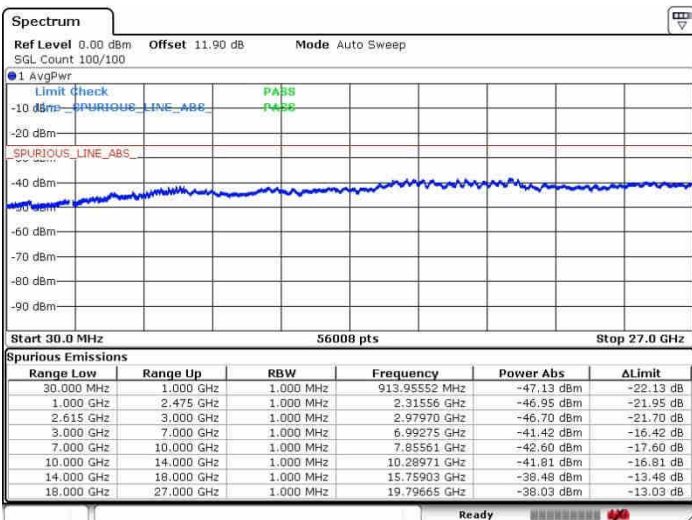

Date: 30.SEP.2017 11:03:50

LTE Band 7 / 10MHz+20MHz

16QAM

Highest Channel / 1RB0 and 1RB99

Highest Channel / 1RB49 and 1RB0

Date: 27.SEP.2017 11:56:00

Date: 30.SEP.2017 10:51:11

Highest Channel / FullIRB

N/A

Date: 30.SEP.2017 10:48:09

LTE Band 7 / 15MHz+15MHz

16QAM

Lowest Channel / 1RB0 and 1RB74

Lowest Channel / 1RB74 and 1RB0

Date: 27.SEP.2017 15:31:16

Date: 27.SEP.2017 15:34:07

Lowest Channel / FullIRB

N/A

Date: 27.SEP.2017 15:28:57

LTE Band 7 / 15MHz+15MHz

16QAM

Middle Channel / 1RB0 and 1RB74

Middle Channel / 1RB74 and 1RB0

Date: 27.SEP.2017 15:38:41

Date: 27.SEP.2017 15:38:28

Middle Channel / FullIRB

N/A

Date: 27.SEP.2017 15:40:25

LTE Band 7 / 15MHz+15MHz

16QAM

Highest Channel / 1RB0 and 1RB74

Highest Channel / 1RB74 and 1RB0