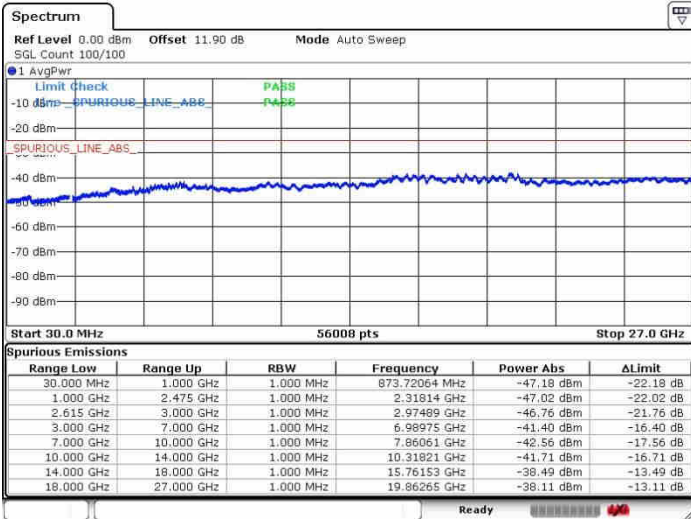

Middle Channel / FullIRB

N/A

Date: 30.SEP.2017 11:05:05

LTE Band 7 / 10MHz+20MHz

64QAM

Highest Channel / 1RB0 and 1RB99

Highest Channel / 1RB49 and 1RB0

Date: 27.SEP.2017 11:49:29

Date: 30.SEP.2017 10:53:39

Highest Channel / FullRB

N/A

Date: 30.SEP.2017 10:49:13

LTE Band 7 / 15MHz+15MHz

64QAM

Lowest Channel / 1RB0 and 1RB74

Lowest Channel / 1RB74 and 1RB0