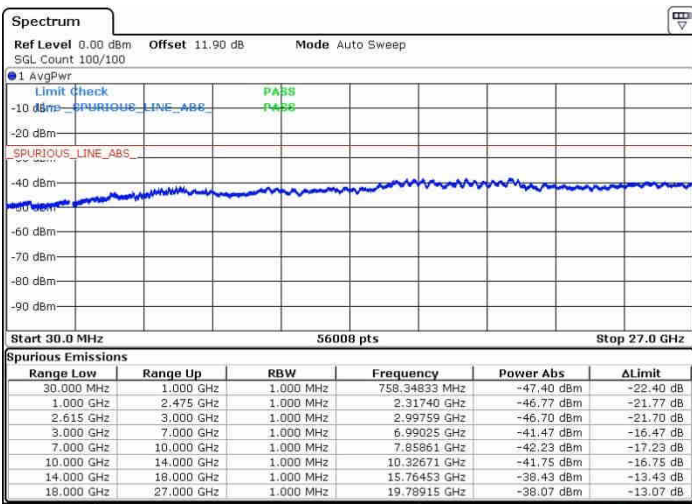

Date: 27.SEP.2017 17:47:46

Lowest Channel / FullIRB

N/A

Date: 27.SEP.2017 17:37:01

LTE Band 7 / 20MHz+15MHz

16QAM

Middle Channel / 1RB0 and 1RB74

Middle Channel / 1RB99 and 1RB0

Date: 27.SEP.2017 17:54:59

Date: 27.SEP.2017 17:50:17

Middle Channel / FullIRB

N/A

Date: 27.SEP.2017 17:57:07

LTE Band 7 / 20MHz+15MHz

16QAM

Highest Channel / 1RB0 and 1RB74

Highest Channel / 1RB99 and 1RB0

Date: 27.SEP.2017 18:02:54

Date: 27.SEP.2017 18:04:24

Highest Channel / FullRB

N/A

Date: 27.SEP.2017 17:59:21

LTE Band 7 / 20MHz+20MHz

16QAM

Lowest Channel / 1RB0 and 1RB99

Lowest Channel / 1RB99 and 1RB0

Date: 28.SEP.2017 09:01:46

Date: 28.SEP.2017 09:05:19

Lowest Channel / FullIRB

N/A

Date: 28.SEP.2017 08:59:20

LTE Band 7 / 20MHz+20MHz