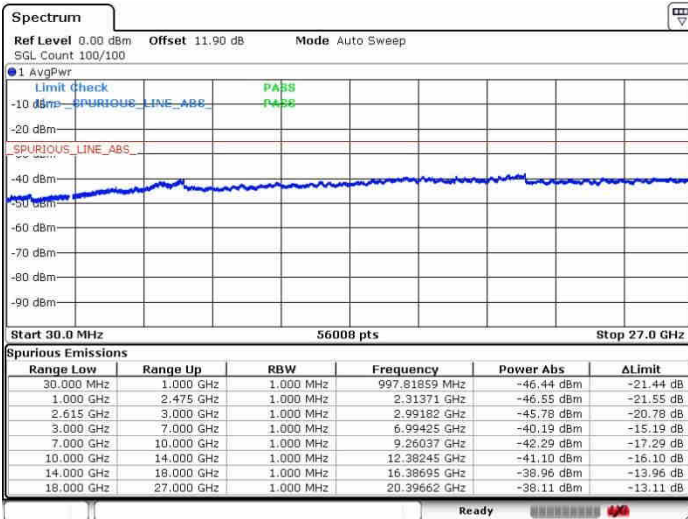

Highest Channel / 1RB99 and 1RB0

Date: 27.SEP.2017 18:02:54

Date: 27.SEP.2017 18:04:24

Highest Channel / FullRB

N/A

Date: 27.SEP.2017 17:59:21

LTE Band 7 / 20MHz+20MHz

16QAM

Lowest Channel / 1RB0 and 1RB99

Lowest Channel / 1RB99 and 1RB0

Date: 28.SEP.2017 09:01:46

Date: 28.SEP.2017 09:05:19

Lowest Channel / FullIRB

N/A

Date: 28.SEP.2017 08:59:20

LTE Band 7 / 20MHz+20MHz

LTE Band 7 / 20MHz+20MHz

16QAM

Highest Channel / 1RB0 and 1RB99

Highest Channel / 1RB99 and 1RB0

Date: 26.SEP.2017 09:21:33

Date: 26.SEP.2017 09:27:35

Highest Channel / FullRB

N/A