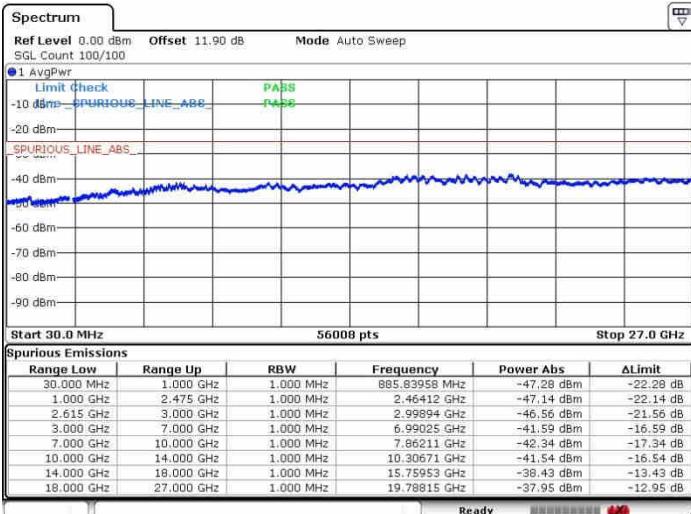

LTE Band 7 / 20MHz+10MHz

16QAM

Lowest Channel / 1RB0 and 1RB49

Lowest Channel / 1RB99 and 1RB0

Date: 27.SEP.2017 14:12:06

Date: 27.SEP.2017 14:15:23

Lowest Channel / FullIRB

N/A

Date: 27.SEP.2017 14:06:40

LTE Band 7 / 20MHz+10MHz

16QAM

Middle Channel / 1RB0 and 1RB49

Middle Channel / 1RB99 and 1RB0

Date: 27.SEP.2017 14:24:05

Date: 27.SEP.2017 14:21:25

Middle Channel / FullIRB

N/A

Date: 27.SEP.2017 14:26:09

LTE Band 7 / 20MHz+10MHz

16QAM

Highest Channel / 1RB0 and 1RB49

Highest Channel / 1RB99 and 1RB0

Date: 27.SEP.2017 14:34:12

Date: 27.SEP.2017 14:37:53

Highest Channel / FullRB

N/A

Date: 27.SEP.2017 14:31:28

LTE Band 7 / 20MHz+15MHz

16QAM

Lowest Channel / 1RB0 and 1RB74

Lowest Channel / 1RB99 and 1RB0

Date: 27.SEP.2017 17:40:04