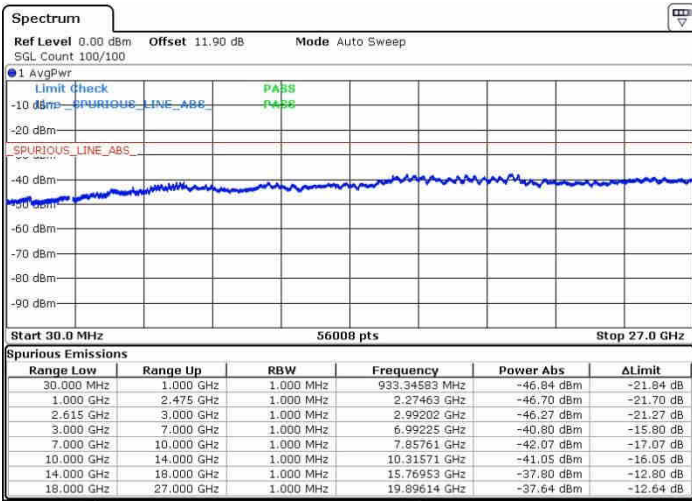

LTE Band 7 / 10MHz+20MHz

16QAM

MiddleChannel / 1RB0 and 1RB99

Middle Channel / 1RB49 and 1RB0

Date: 30.SEP.2017 10:56:06

Date: 30.SEP.2017 10:59:22

Middle Channel / FullIRB

N/A

Date: 30.SEP.2017 11:03:50

LTE Band 7 / 10MHz+20MHz

16QAM

Highest Channel / 1RB0 and 1RB99

Highest Channel / 1RB49 and 1RB0

Date: 27.SEP.2017 11:56:00

Date: 30.SEP.2017 10:51:11

Highest Channel / FullIRB