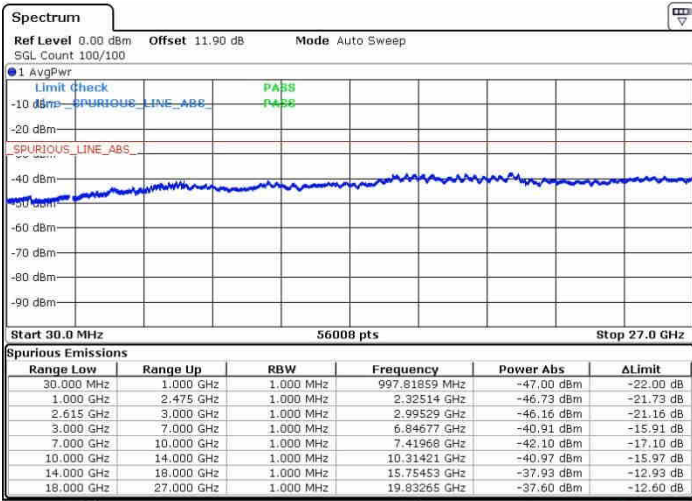

LTE Band 7 / 10MHz+20MHz

16QAM

MiddleChannel / 1RB0 and 1RB99

Middle Channel / 1RB49 and 1RB0

Date: 30.SEP.2017 10:56:06

Date: 30.SEP.2017 10:59:22

Middle Channel / FullIRB

N/A

Date: 30.SEP.2017 11:03:50

LTE Band 7 / 10MHz+20MHz

16QAM

Highest Channel / 1RB0 and 1RB99

Highest Channel / 1RB49 and 1RB0

Date: 27.SEP.2017 11:56:00

Date: 30.SEP.2017 10:51:11

Highest Channel / FullIRB