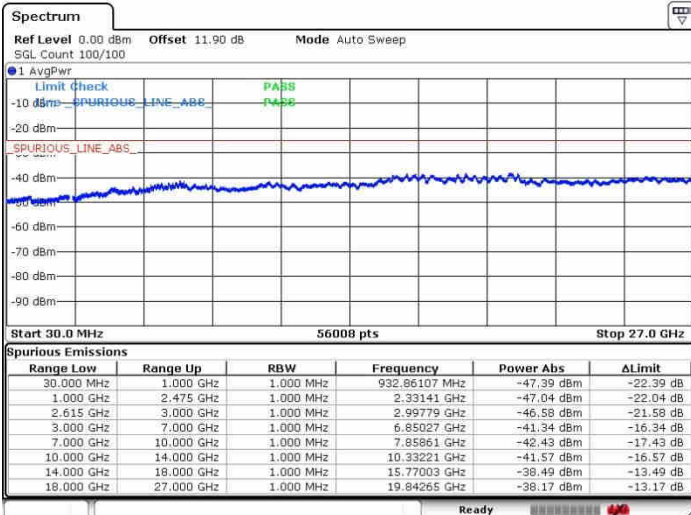

Lowest Channel / FullIRB

N/A

Date: 27.SEP.2017 15:28:57

LTE Band 7 / 15MHz+15MHz

16QAM

Middle Channel / 1RB0 and 1RB74

Middle Channel / 1RB74 and 1RB0

Date: 27.SEP.2017 15:38:41

Date: 27.SEP.2017 15:38:28

Middle Channel / FullIRB

N/A

Date: 27.SEP.2017 15:40:25

LTE Band 7 / 15MHz+15MHz

16QAM

Highest Channel / 1RB0 and 1RB74

Highest Channel / 1RB74 and 1RB0

Date: 27.SEP.2017 15:48:06

Date: 27.SEP.2017 15:49:57

Highest Channel / FullIRB

N/A

Date: 27.SEP.2017 15:42:39

LTE Band 7 / 15MHz+20MHz

16QAM

Lowest Channel / 1RB0 and 1RB99