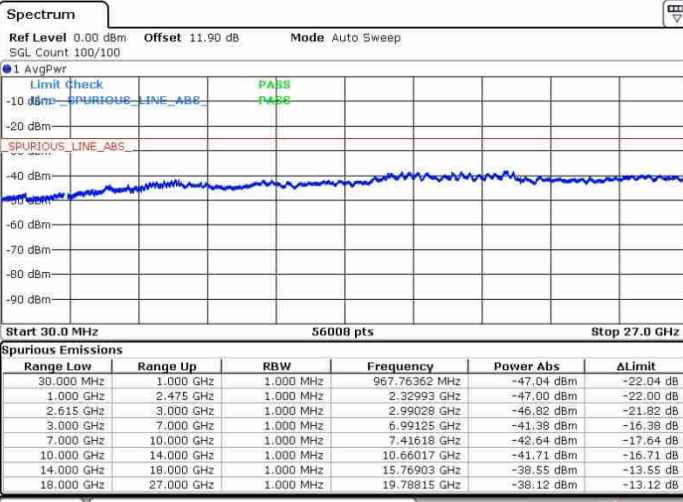

Highest Channel / 1RB0 and 1RB74

Highest Channel / 1RB74 and 1RB0

Date: 27.SEP.2017 15:48:49

Date: 27.SEP.2017 15:50:50

Highest Channel / FullRB

N/A

Date: 27.SEP.2017 15:43:33

LTE Band 7 / 15MHz+20MHz

64QAM

Lowest Channel / 1RB0 and 1RB99

Lowest Channel / 1RB74 and 1RB0

Date: 27.SEP.2017 16:22:45

Date: 27.SEP.2017 16:25:39

Lowest Channel / FullIRB

N/A

Date: 27.SEP.2017 16:20:20

LTE Band 7 / 15MHz+20MHz

64QAM

Middle Channel / 1RB0 and 1RB99

Middle Channel / 1RB74 and 1RB0

Date: 27.SEP.2017 16:41:15

Date: 27.SEP.2017 16:28:35

Middle Channel / FullIRB

N/A

Date: 27.SEP.2017 16:42:11

LTE Band 7 / 15MHz+20MHz

64QAM

Highest Channel / 1RB0 and 1RB99

Highest Channel / 1RB74 and 1RB0

Date: 27.SEP.2017 16:56:01

Date: 27.SEP.2017 16:58:30

Highest Channel / FullIRB