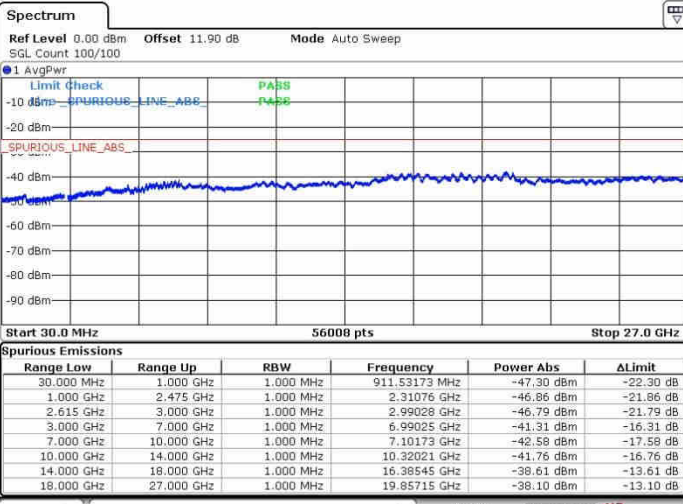

Highest Channel / 1RB0 and 1RB74

Highest Channel / 1RB74 and 1RB0

Date: 27.SEP.2017 15:48:49

Date: 27.SEP.2017 15:50:50

Highest Channel / FullRB

N/A

Date: 27.SEP.2017 15:43:33

LTE Band 7 / 15MHz+20MHz

64QAM

Lowest Channel / 1RB0 and 1RB99

Lowest Channel / 1RB74 and 1RB0

Date: 27.SEP.2017 16:22:45

Date: 27.SEP.2017 16:25:39

Lowest Channel / FullIRB

N/A

Date: 27.SEP.2017 16:20:20

LTE Band 7 / 15MHz+20MHz

64QAM

Middle Channel / 1RB0 and 1RB99

Middle Channel / 1RB74 and 1RB0

Date: 27.SEP.2017 16:41:15

Date: 27.SEP.2017 16:28:35

Middle Channel / FullIRB

N/A

Date: 27.SEP.2017 16:42:11

LTE Band 7 / 15MHz+20MHz

64QAM

Highest Channel / 1RB0 and 1RB99

Highest Channel / 1RB74 and 1RB0

Date: 27.SEP.2017 16:56:01

Date: 27.SEP.2017 16:58:30

Highest Channel / FullIRB