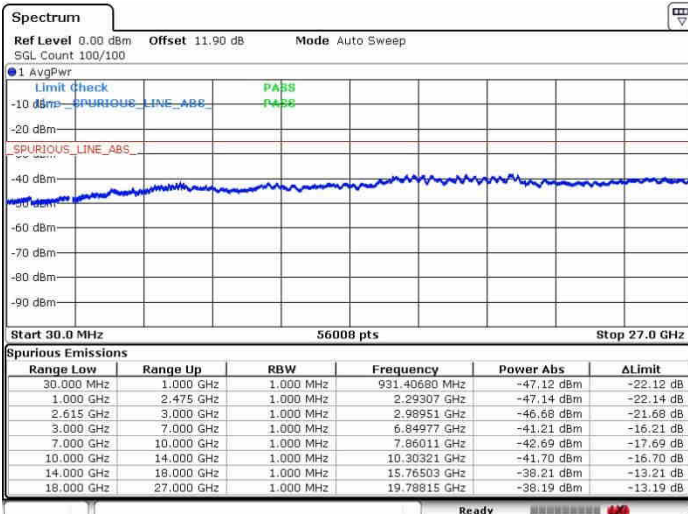

Lowest Channel / FullIRB

N/A

Date: 27.SEP.2017 14:10:24

LTE Band 7 / 20MHz+10MHz

64QAM

Middle Channel / 1RB0 and 1RB49

Middle Channel / 1RB99 and 1RB0

Date: 27.SEP.2017 14:24:48

Date: 27.SEP.2017 14:20:21

Middle Channel / FullIRB

N/A

Date: 27.SEP.2017 14:27:04

LTE Band 7 / 20MHz+10MHz

64QAM

Highest Channel / 1RB0 and 1RB49

Highest Channel / 1RB99 and 1RB0

Date: 27.SEP.2017 14:34:52

Date: 27.SEP.2017 14:38:35

Highest Channel / FullRB

N/A

Date: 27.SEP.2017 14:32:11