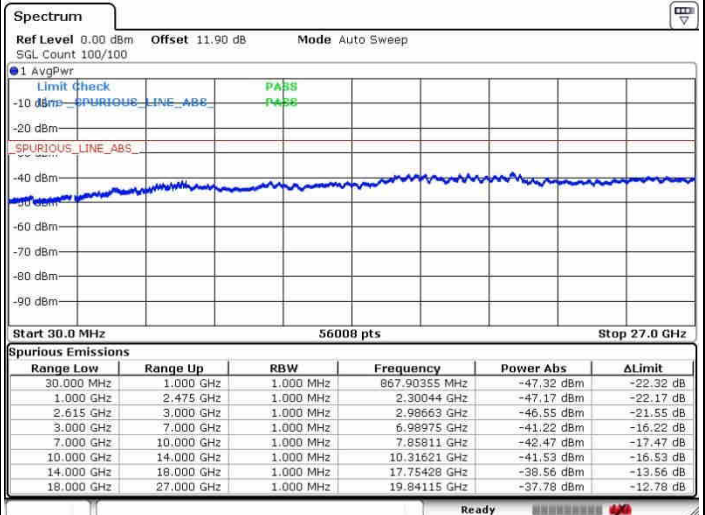

Date: 27.SEP.2017 14:06:40

LTE Band 7 / 20MHz+10MHz

16QAM

Middle Channel / 1RB0 and 1RB49

Middle Channel / 1RB99 and 1RB0

Date: 27.SEP.2017 14:24:05

Date: 27.SEP.2017 14:21:25

Middle Channel / FullIRB

N/A

Date: 27.SEP.2017 14:26:09

LTE Band 7 / 20MHz+10MHz

16QAM

Highest Channel / 1RB0 and 1RB49

Highest Channel / 1RB99 and 1RB0

Date: 27.SEP.2017 14:34:12

Date: 27.SEP.2017 14:37:53