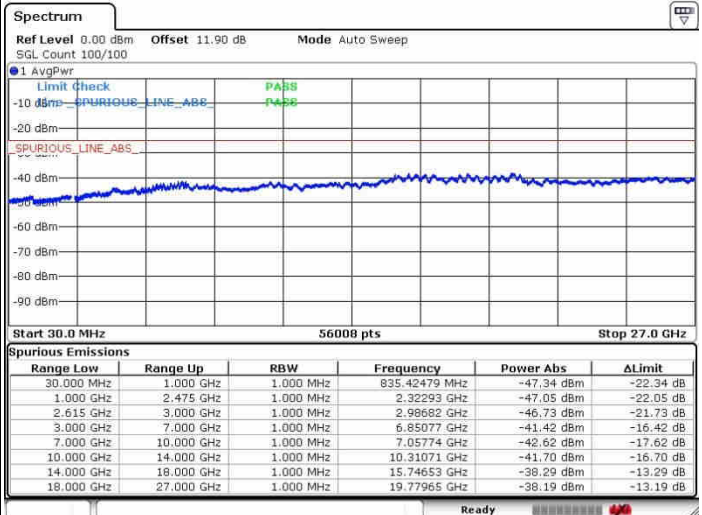

Lowest Channel / FullIRB

N/A

Date: 27.SEP.2017 14:10:24

LTE Band 7 / 20MHz+10MHz

64QAM

Middle Channel / 1RB0 and 1RB49

Middle Channel / 1RB99 and 1RB0

Date: 27.SEP.2017 14:24:48

Date: 27.SEP.2017 14:20:21

Middle Channel / FullIRB

N/A

Date: 27.SEP.2017 14:27:04

LTE Band 7 / 20MHz+10MHz

64QAM

Highest Channel / 1RB0 and 1RB49

Highest Channel / 1RB99 and 1RB0

Date: 27.SEP.2017 14:34:52

Date: 27.SEP.2017 14:38:35

Highest Channel / FullRB

N/A

Date: 27.SEP.2017 14:32:11