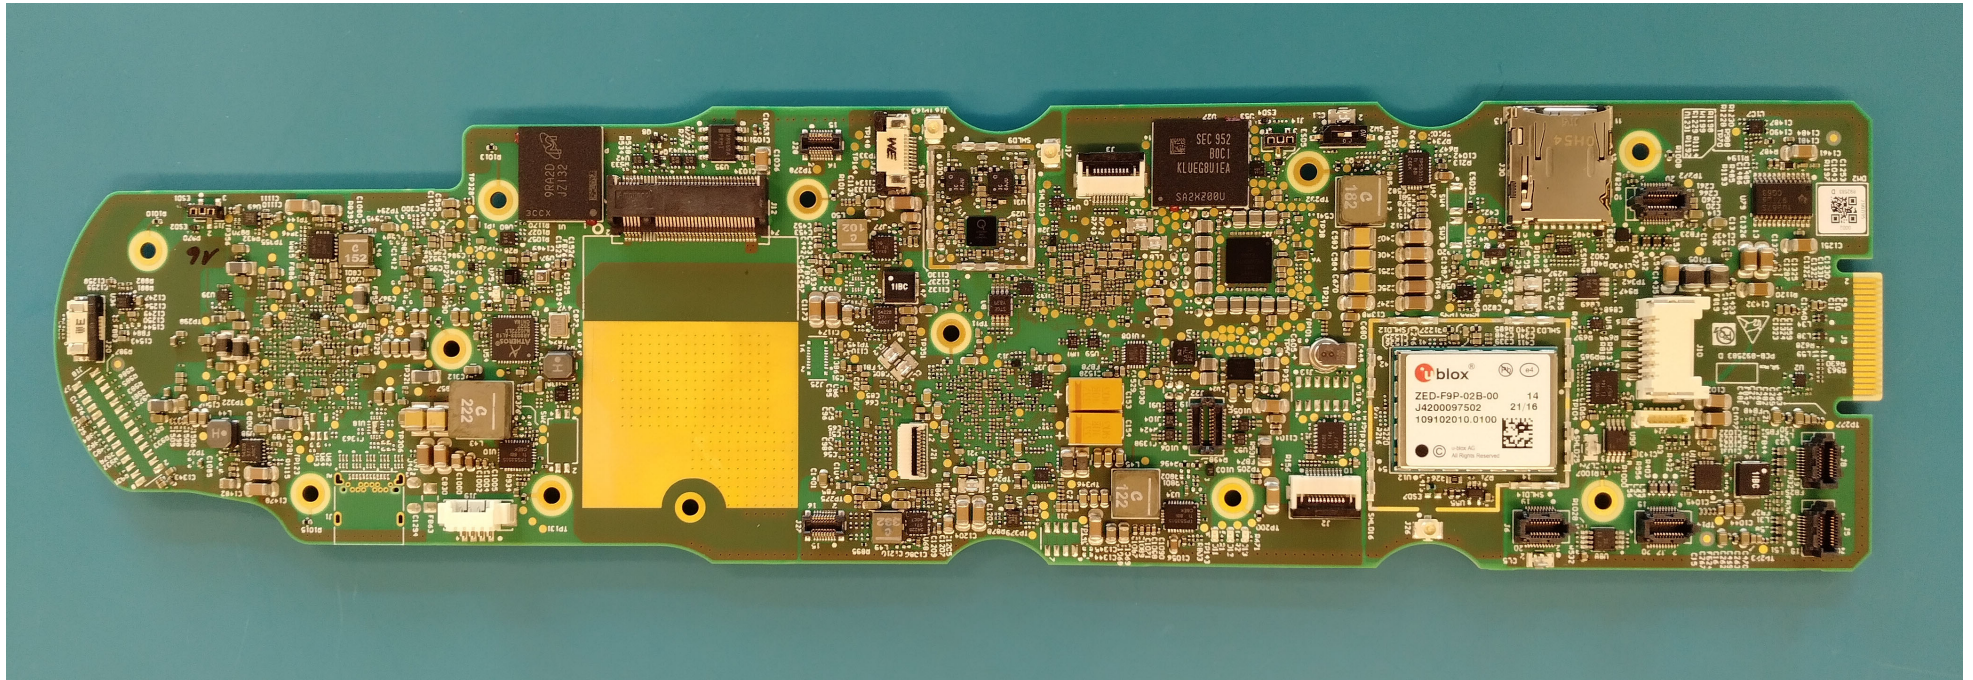

880870_Slave_Radar-Board_TOP

880870_Slave_Radar-Board_TOP-w/o shielding

880870_Slave_Radar-Board_BOTTOM

880880_Master_Radar-Board_TOP

880880_Master_Radar-Board_TOP – w/o shielding

880880_Master_Radar-Board_BOTTOM

881218_Supercap-Board-TOP

881218_Supercap-Board-BOTTOM

892583_Mainboard_Top

892583_Mainboard_Top – u-Blox ZED-F9P-02B-00 w-o shielding

892583_Mainboard_Bottom

891019_ESC-Board_TOP

891019_ESC-Board_BOTTOM

897756_LTE TOP

LTE w/o Shielding

897756_LTE Bottom

906419_Battery-Connector-Board_TOP

906419_Battery-Connector-Board_BOTTOM

922381_Camera-Board_Portrait_TOP

922381_Camera-Board_Portrait_BOTTOM