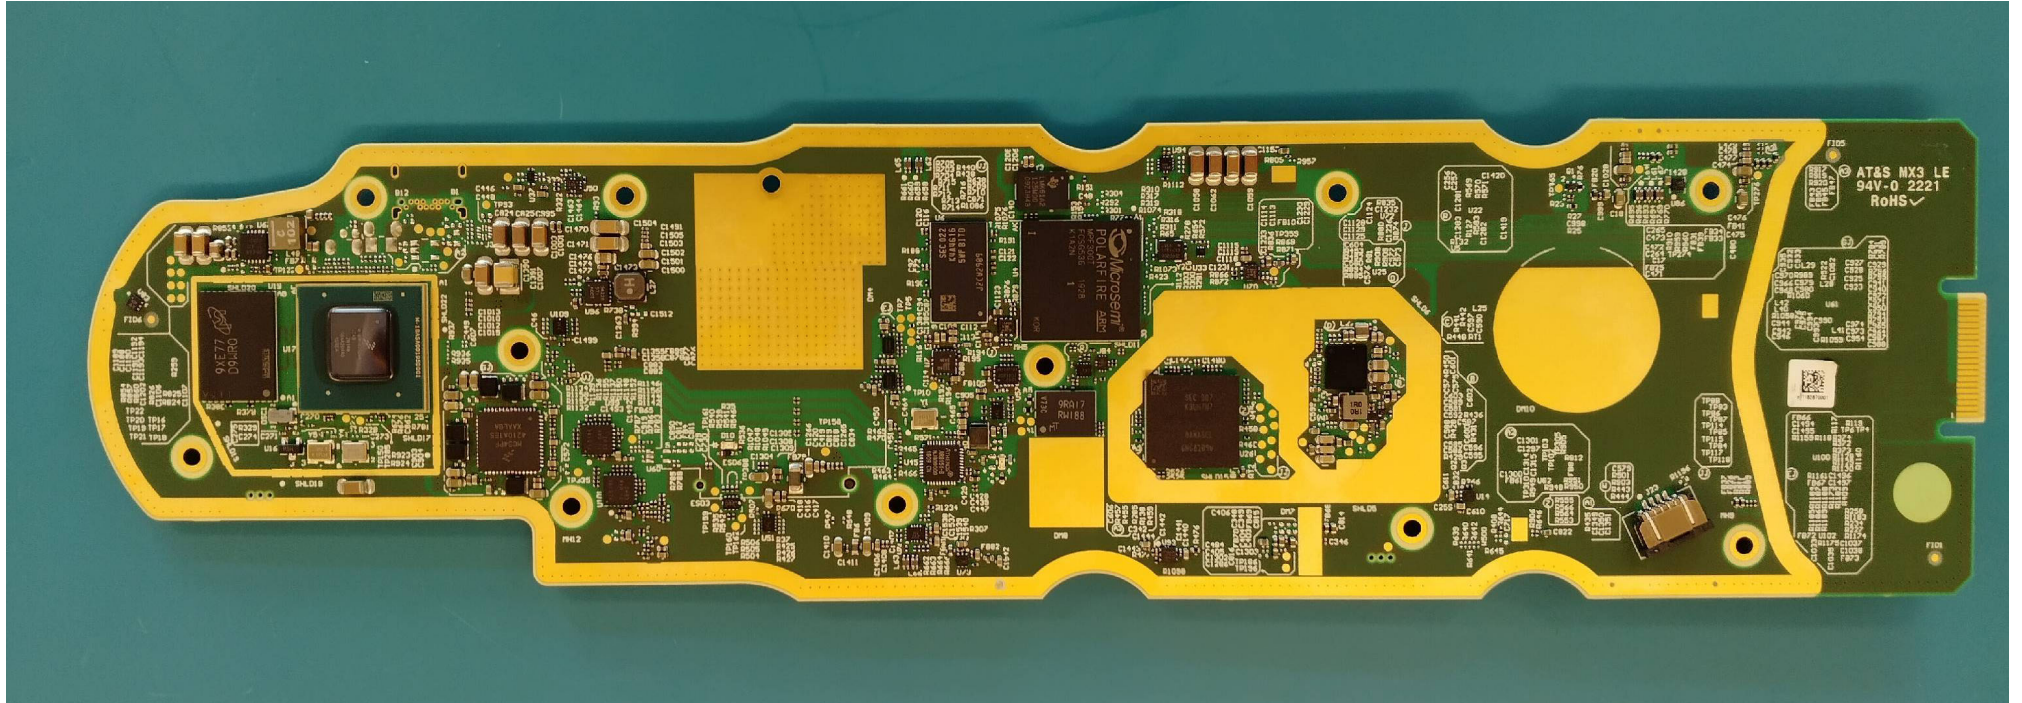

880870_Slave_Radar-Board_TOP

880870_Slave_Radar-Board_TOP-w/o shielding

880870_Slave_Radar-Board_BOTTOM

880880_Master_Radar-Board_TOP

880880_Master_Radar-Board_TOP – w/o shielding

880880_Master_Radar-Board_BOTTOM

881218_Supercap-Board-TOP

881218_Supercap-Board-BOTTOM

892583_Mainboard_Top

892583_Mainboard_Top – u-Blox ZED-F9P-02B-00 w-o shielding

892583_Mainboard_Bottom

891019_ESC-Board_TOP

891019_ESC-Board_BOTTOM

897756_LTE TOP

LTE w/o Shielding

897756_LTE Bottom

906419_Battery-Connector-Board_TOP

906419_Battery-Connector-Board_BOTTOM

922381_Camera-Board_Portrait_TOP

922381_Camera-Board_Portrait_BOTTOM