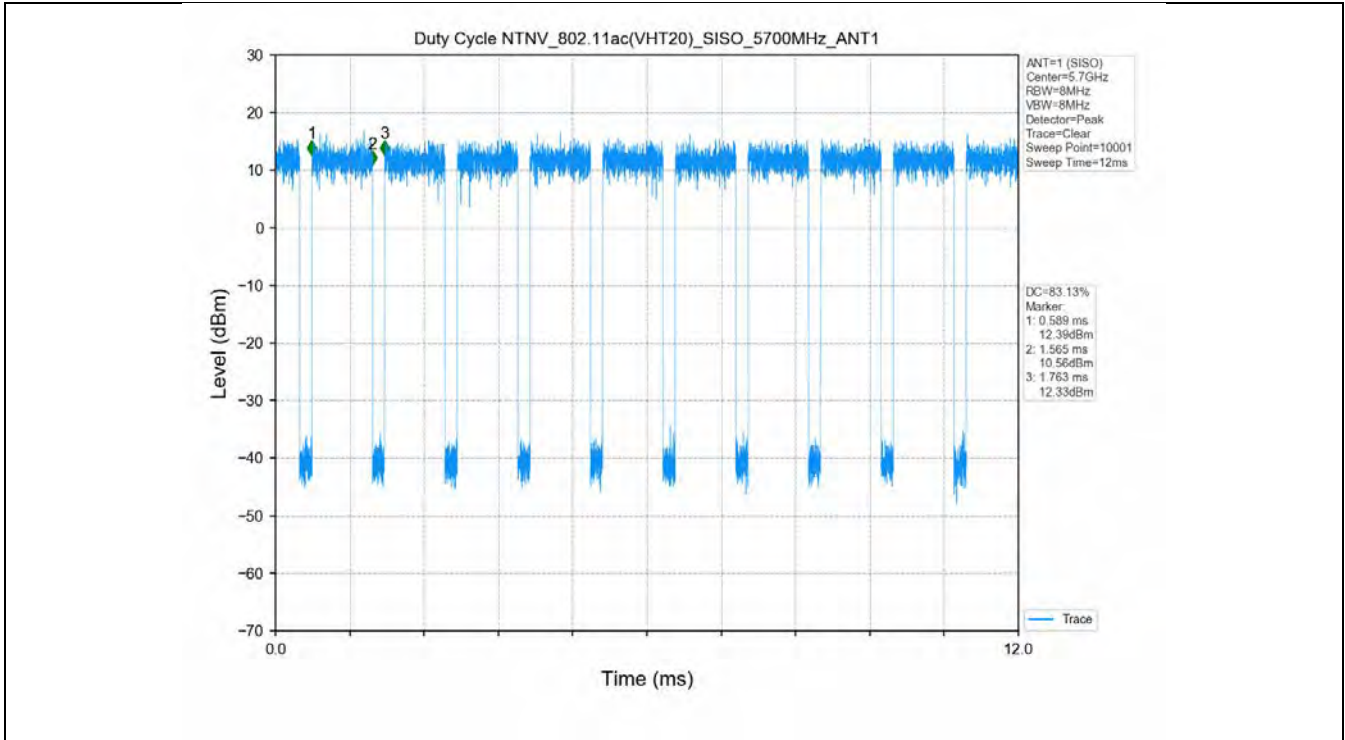

1.2 Test Graph

2. Bandwidth

2.1 Test Result

Test Mode	Frequency (MHz)	TX Type	ANT No.	Emission Bandwidth		Verdict
				Test Result (MHz)	Limits (MHz)	
802.11a	5180	SISO	1	21.955	Only for Report Use	PASS
	5200	SISO	1	21.126	Only for Report Use	PASS
	5240	SISO	1	21.301	Only for Report Use	PASS
	5260	SISO	1	21.504	Only for Report Use	PASS
	5300	SISO	1	21.592	Only for Report Use	PASS
	5320	SISO	1	21.013	Only for Report Use	PASS
	5500	SISO	1	21.800	Only for Report Use	PASS
	5580	SISO	1	22.315	Only for Report Use	PASS
	5600	SISO	1	22.392	Only for Report Use	PASS
802.11n(HT20)	5700	SISO	1	31.222	Only for Report Use	PASS
	5180	SISO	1	22.306	Only for Report Use	PASS
	5200	SISO	1	22.540	Only for Report Use	PASS
	5240	SISO	1	21.631	Only for Report Use	PASS
	5260	SISO	1	22.217	Only for Report Use	PASS
	5300	SISO	1	21.638	Only for Report Use	PASS
	5320	SISO	1	22.067	Only for Report Use	PASS
	5500	SISO	1	22.267	Only for Report Use	PASS
	5580	SISO	1	22.122	Only for Report Use	PASS
802.11n(HT40)	5600	SISO	1	21.728	Only for Report Use	PASS
	5700	SISO	1	32.326	Only for Report Use	PASS
	5190	SISO	1	42.504	Only for Report Use	PASS
	5230	SISO	1	43.841	Only for Report Use	PASS
	5270	SISO	1	43.129	Only for Report Use	PASS
802.11n(HT40)	5310	SISO	1	43.239	Only for Report Use	PASS
	5510	SISO	1	42.212	Only for Report Use	PASS