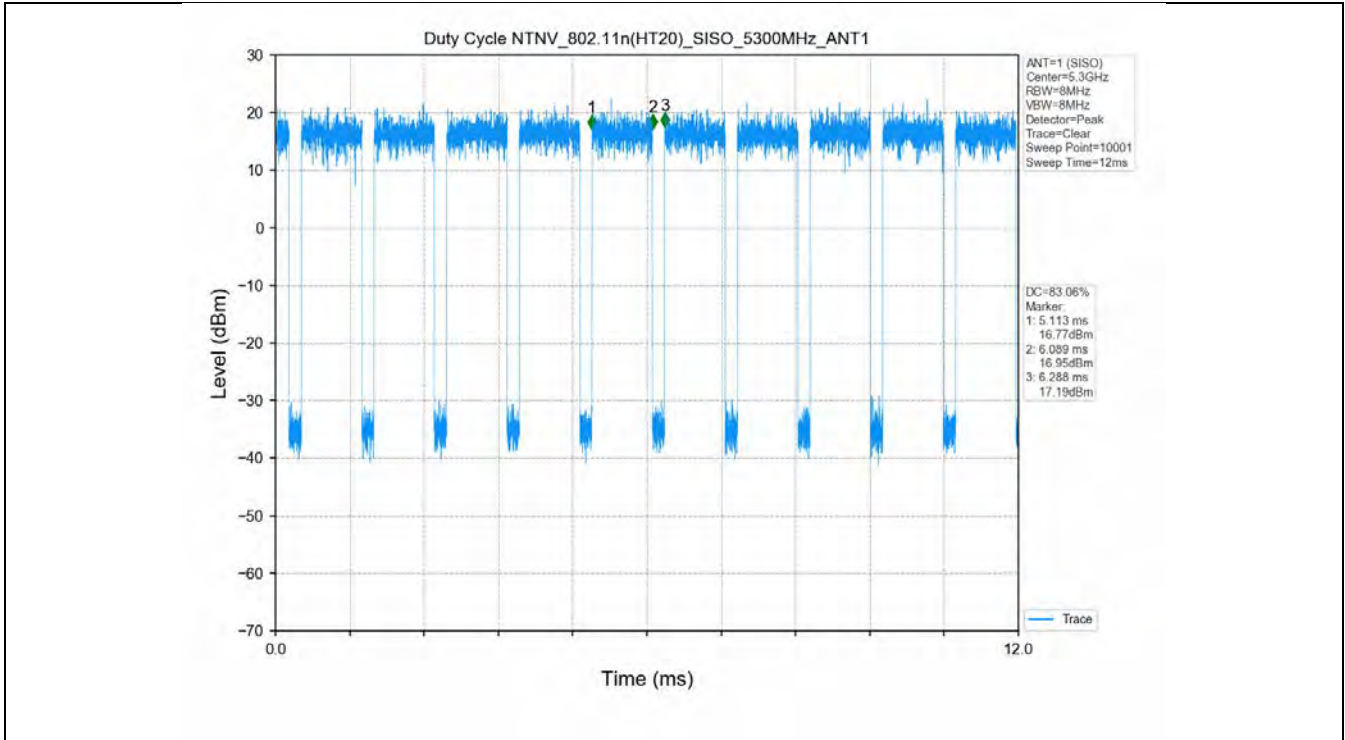

1.2 Test Graph

2. Bandwidth

2.1 Test Result

Test Mode	Frequency (MHz)	TX Type	ANT No.	Emission Bandwidth		Verdict
				Test Result (MHz)	Limits (MHz)	
802.11a	5180	SISO	1	21.955	Only for Report Use	PASS
	5200	SISO	1	21.126	Only for Report Use	PASS
	5240	SISO	1	21.301	Only for Report Use	PASS
	5260	SISO	1	21.504	Only for Report Use	PASS
	5300	SISO	1	21.592	Only for Report Use	PASS
	5320	SISO	1	21.013	Only for Report Use	PASS
	5500	SISO	1	21.800	Only for Report Use	PASS
	5580	SISO	1	22.315	Only for Report Use	PASS
	5600	SISO	1	22.392	Only for Report Use	PASS
802.11n(HT20)	5700	SISO	1	31.222	Only for Report Use	PASS
	5180	SISO	1	22.306	Only for Report Use	PASS
	5200	SISO	1	22.540	Only for Report Use	PASS
	5240	SISO	1	21.631	Only for Report Use	PASS
	5260	SISO	1	22.217	Only for Report Use	PASS
	5300	SISO	1	21.638	Only for Report Use	PASS
	5320	SISO	1	22.067	Only for Report Use	PASS
	5500	SISO	1	22.267	Only for Report Use	PASS
	5580	SISO	1	22.122	Only for Report Use	PASS
802.11n(HT40)	5600	SISO	1	21.728	Only for Report Use	PASS
	5700	SISO	1	32.326	Only for Report Use	PASS
	5190	SISO	1	42.504	Only for Report Use	PASS
	5230	SISO	1	43.841	Only for Report Use	PASS
	5270	SISO	1	43.129	Only for Report Use	PASS
802.11n(HT40)	5310	SISO	1	43.239	Only for Report Use	PASS
	5510	SISO	1	42.212	Only for Report Use	PASS