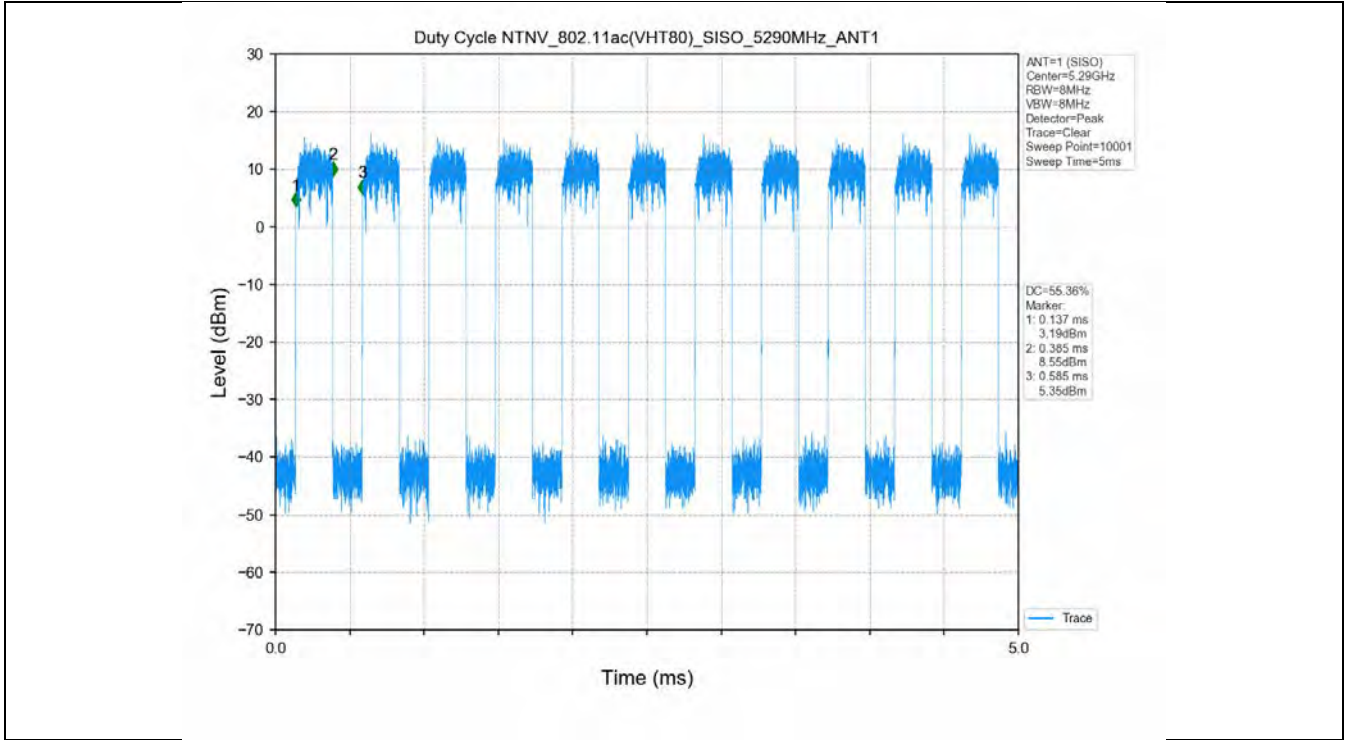

1.2 Test Graph

2. Bandwidth

2.1 Test Result

Test Mode	Frequency (MHz)	TX Type	ANT No.	Emission Bandwidth		Verdict
				Test Result (MHz)	Limits (MHz)	
802.11a	5180	SISO	1	21.955	Only for Report Use	PASS
	5200	SISO	1	21.126	Only for Report Use	PASS
	5240	SISO	1	21.301	Only for Report Use	PASS
	5260	SISO	1	21.504	Only for Report Use	PASS
	5300	SISO	1	21.592	Only for Report Use	PASS
	5320	SISO	1	21.013	Only for Report Use	PASS
	5500	SISO	1	21.800	Only for Report Use	PASS
	5580	SISO	1	22.315	Only for Report Use	PASS
	5600	SISO	1	22.392	Only for Report Use	PASS
802.11n(HT20)	5700	SISO	1	31.222	Only for Report Use	PASS
	5180	SISO	1	22.306	Only for Report Use	PASS
	5200	SISO	1	22.540	Only for Report Use	PASS
	5240	SISO	1	21.631	Only for Report Use	PASS
	5260	SISO	1	22.217	Only for Report Use	PASS
	5300	SISO	1	21.638	Only for Report Use	PASS
	5320	SISO	1	22.067	Only for Report Use	PASS
	5500	SISO	1	22.267	Only for Report Use	PASS
	5580	SISO	1	22.122	Only for Report Use	PASS
802.11n(HT40)	5600	SISO	1	21.728	Only for Report Use	PASS
	5700	SISO	1	32.326	Only for Report Use	PASS
	5190	SISO	1	42.504	Only for Report Use	PASS
	5230	SISO	1	43.841	Only for Report Use	PASS
	5270	SISO	1	43.129	Only for Report Use	PASS
802.11n(HT40)	5310	SISO	1	43.239	Only for Report Use	PASS
	5510	SISO	1	42.212	Only for Report Use	PASS