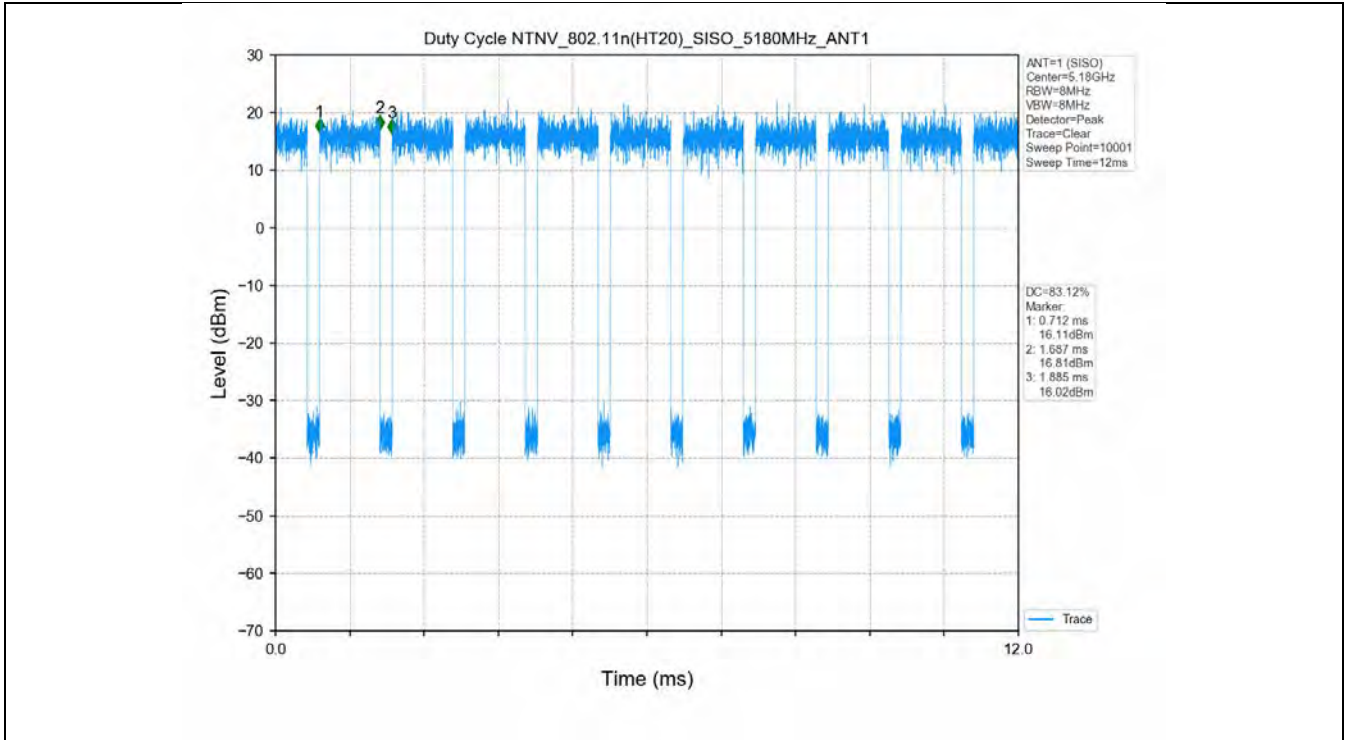

1.2 Test Graph

2. Bandwidth

2.1 Test Result

Test Mode	Frequency (MHz)	TX Type	ANT No.	Emission Bandwidth		Verdict
				Test Result (MHz)	Limits (MHz)	
802.11a	5180	SISO	1	21.955	Only for Report Use	PASS
	5200	SISO	1	21.126	Only for Report Use	PASS
	5240	SISO	1	21.301	Only for Report Use	PASS
	5260	SISO	1	21.504	Only for Report Use	PASS
	5300	SISO	1	21.592	Only for Report Use	PASS
	5320	SISO	1	21.013	Only for Report Use	PASS
	5500	SISO	1	21.800	Only for Report Use	PASS
	5580	SISO	1	22.315	Only for Report Use	PASS
	5600	SISO	1	22.392	Only for Report Use	PASS
802.11n(HT20)	5700	SISO	1	31.222	Only for Report Use	PASS
	5180	SISO	1	22.306	Only for Report Use	PASS
	5200	SISO	1	22.540	Only for Report Use	PASS
	5240	SISO	1	21.631	Only for Report Use	PASS
	5260	SISO	1	22.217	Only for Report Use	PASS
	5300	SISO	1	21.638	Only for Report Use	PASS
	5320	SISO	1	22.067	Only for Report Use	PASS
	5500	SISO	1	22.267	Only for Report Use	PASS
	5580	SISO	1	22.122	Only for Report Use	PASS
802.11n(HT40)	5600	SISO	1	21.728	Only for Report Use	PASS
	5700	SISO	1	32.326	Only for Report Use	PASS
	5190	SISO	1	42.504	Only for Report Use	PASS
	5230	SISO	1	43.841	Only for Report Use	PASS
	5270	SISO	1	43.129	Only for Report Use	PASS
802.11n(HT40)	5310	SISO	1	43.239	Only for Report Use	PASS
	5510	SISO	1	42.212	Only for Report Use	PASS