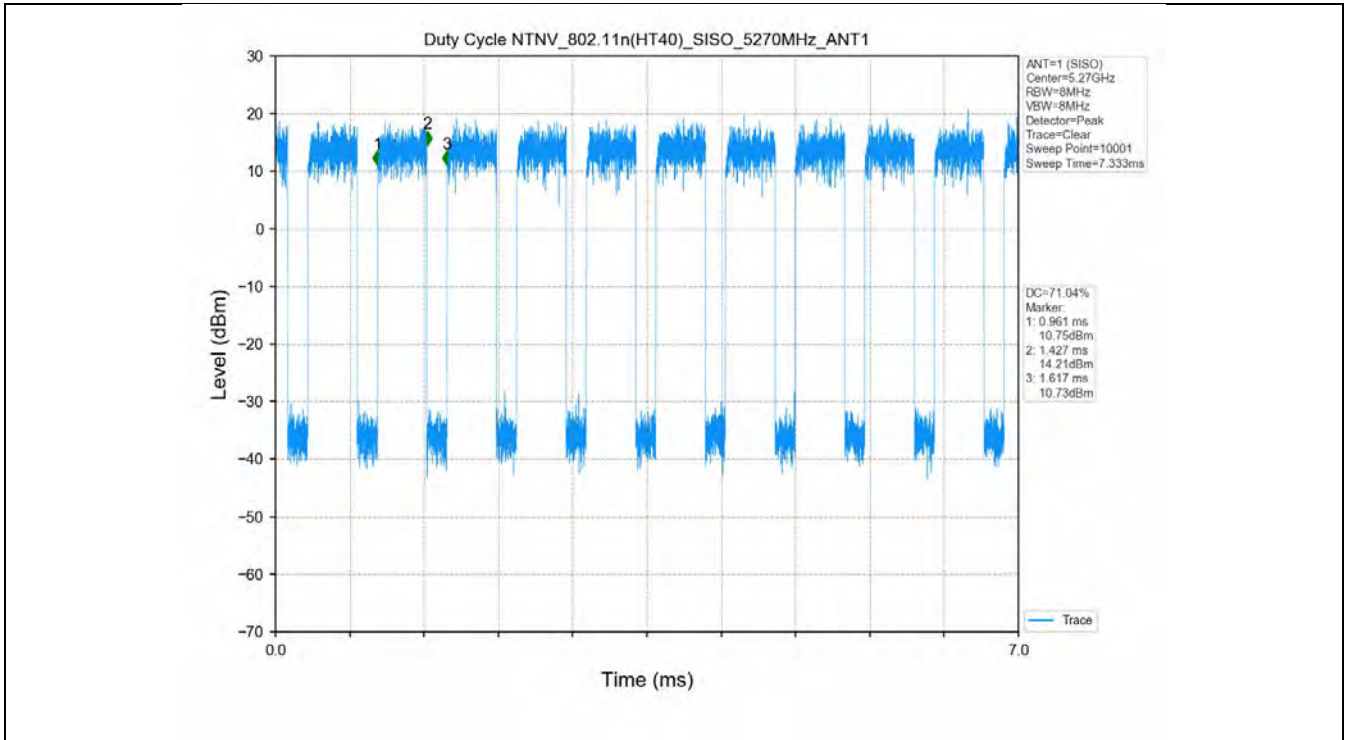

1.2 Test Graph

2. Bandwidth

2.1 Test Result

Test Mode	Frequency (MHz)	TX Type	ANT No.	Emission Bandwidth		Verdict
				Test Result (MHz)	Limits (MHz)	
802.11a	5180	SISO	1	21.955	Only for Report Use	PASS
	5200	SISO	1	21.126	Only for Report Use	PASS
	5240	SISO	1	21.301	Only for Report Use	PASS
	5260	SISO	1	21.504	Only for Report Use	PASS
	5300	SISO	1	21.592	Only for Report Use	PASS
	5320	SISO	1	21.013	Only for Report Use	PASS
	5500	SISO	1	21.800	Only for Report Use	PASS
	5580	SISO	1	22.315	Only for Report Use	PASS
	5600	SISO	1	22.392	Only for Report Use	PASS
802.11n(HT20)	5700	SISO	1	31.222	Only for Report Use	PASS
	5180	SISO	1	22.306	Only for Report Use	PASS
	5200	SISO	1	22.540	Only for Report Use	PASS
	5240	SISO	1	21.631	Only for Report Use	PASS
	5260	SISO	1	22.217	Only for Report Use	PASS
	5300	SISO	1	21.638	Only for Report Use	PASS
	5320	SISO	1	22.067	Only for Report Use	PASS
	5500	SISO	1	22.267	Only for Report Use	PASS
	5580	SISO	1	22.122	Only for Report Use	PASS
802.11n(HT40)	5600	SISO	1	21.728	Only for Report Use	PASS
	5700	SISO	1	32.326	Only for Report Use	PASS
	5190	SISO	1	42.504	Only for Report Use	PASS
	5230	SISO	1	43.841	Only for Report Use	PASS
	5270	SISO	1	43.129	Only for Report Use	PASS
802.11n(HT40)	5310	SISO	1	43.239	Only for Report Use	PASS
	5510	SISO	1	42.212	Only for Report Use	PASS