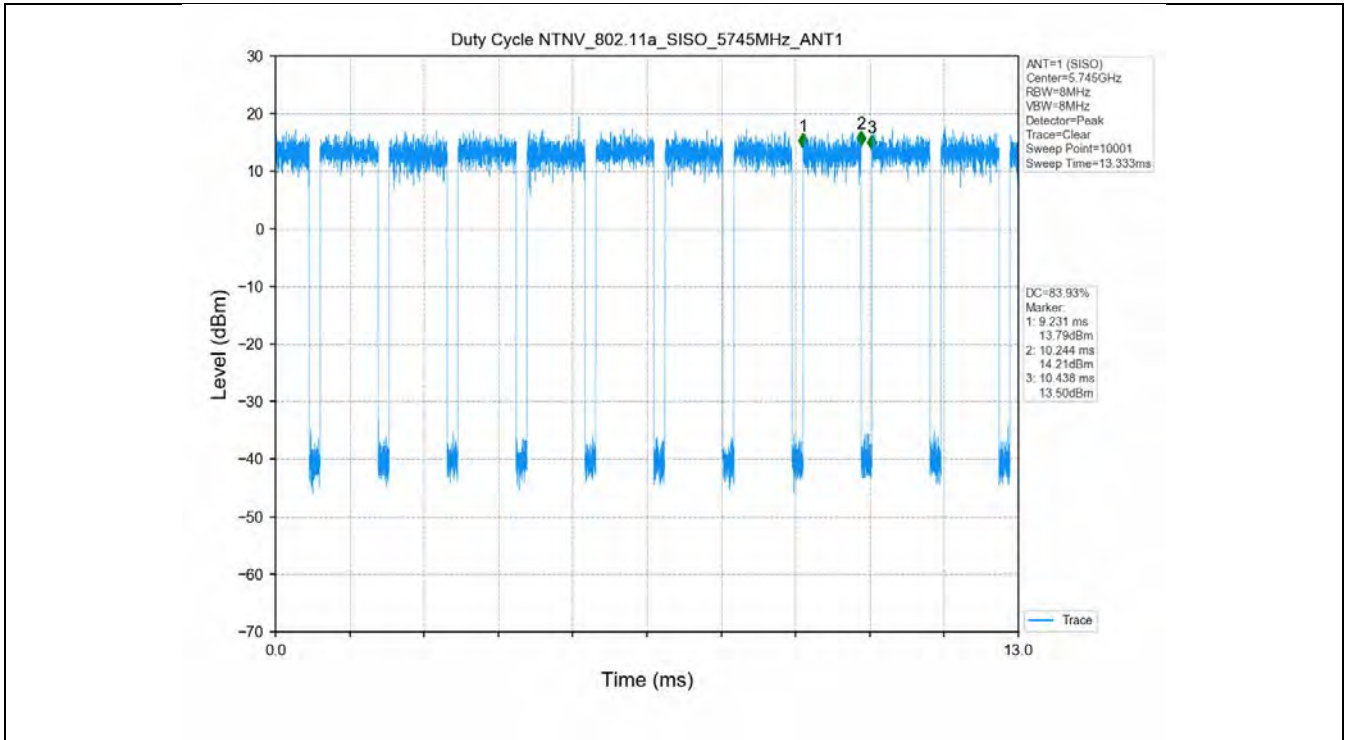

1.2 Test Graph

2. Bandwidth

2.1 Test Result

Test Mode	Frequency (MHz)	TX Type	ANT No.	Emission Bandwidth		Verdict
				Test Result (MHz)	Limits (MHz)	
802.11a	5180	SISO	1	21.955	Only for Report Use	PASS
	5200	SISO	1	21.126	Only for Report Use	PASS
	5240	SISO	1	21.301	Only for Report Use	PASS
	5260	SISO	1	21.504	Only for Report Use	PASS
	5300	SISO	1	21.592	Only for Report Use	PASS
	5320	SISO	1	21.013	Only for Report Use	PASS
	5500	SISO	1	21.800	Only for Report Use	PASS
	5580	SISO	1	22.315	Only for Report Use	PASS
	5600	SISO	1	22.392	Only for Report Use	PASS
802.11n(HT20)	5700	SISO	1	31.222	Only for Report Use	PASS
	5180	SISO	1	22.306	Only for Report Use	PASS
	5200	SISO	1	22.540	Only for Report Use	PASS
	5240	SISO	1	21.631	Only for Report Use	PASS
	5260	SISO	1	22.217	Only for Report Use	PASS
	5300	SISO	1	21.638	Only for Report Use	PASS
	5320	SISO	1	22.067	Only for Report Use	PASS
	5500	SISO	1	22.267	Only for Report Use	PASS
	5580	SISO	1	22.122	Only for Report Use	PASS
802.11n(HT40)	5600	SISO	1	21.728	Only for Report Use	PASS
	5700	SISO	1	32.326	Only for Report Use	PASS
	5190	SISO	1	42.504	Only for Report Use	PASS
	5230	SISO	1	43.841	Only for Report Use	PASS
	5270	SISO	1	43.129	Only for Report Use	PASS
802.11n(HT40)	5310	SISO	1	43.239	Only for Report Use	PASS
	5510	SISO	1	42.212	Only for Report Use	PASS