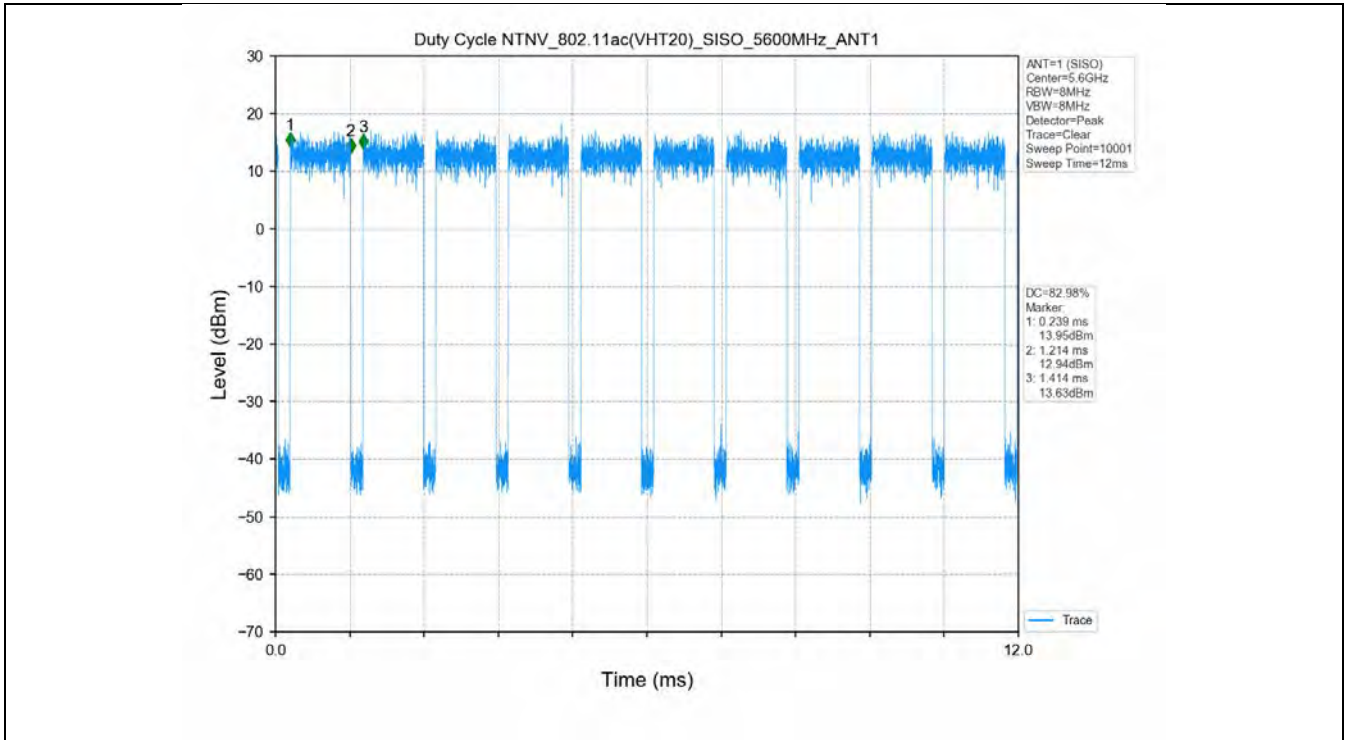

1.2 Test Graph

2. Bandwidth

2.1 Test Result

Test Mode	Frequency (MHz)	TX Type	ANT No.	Emission Bandwidth		Verdict
				Test Result (MHz)	Limits (MHz)	
802.11a	5180	SISO	1	21.955	Only for Report Use	PASS
	5200	SISO	1	21.126	Only for Report Use	PASS
	5240	SISO	1	21.301	Only for Report Use	PASS
	5260	SISO	1	21.504	Only for Report Use	PASS
	5300	SISO	1	21.592	Only for Report Use	PASS
	5320	SISO	1	21.013	Only for Report Use	PASS
	5500	SISO	1	21.800	Only for Report Use	PASS
	5580	SISO	1	22.315	Only for Report Use	PASS
	5600	SISO	1	22.392	Only for Report Use	PASS
802.11n(HT20)	5700	SISO	1	31.222	Only for Report Use	PASS
	5180	SISO	1	22.306	Only for Report Use	PASS
	5200	SISO	1	22.540	Only for Report Use	PASS
	5240	SISO	1	21.631	Only for Report Use	PASS
	5260	SISO	1	22.217	Only for Report Use	PASS
	5300	SISO	1	21.638	Only for Report Use	PASS
	5320	SISO	1	22.067	Only for Report Use	PASS
	5500	SISO	1	22.267	Only for Report Use	PASS
	5580	SISO	1	22.122	Only for Report Use	PASS
802.11n(HT40)	5600	SISO	1	21.728	Only for Report Use	PASS
	5700	SISO	1	32.326	Only for Report Use	PASS
	5190	SISO	1	42.504	Only for Report Use	PASS
	5230	SISO	1	43.841	Only for Report Use	PASS
	5270	SISO	1	43.129	Only for Report Use	PASS
802.11n(HT40)	5310	SISO	1	43.239	Only for Report Use	PASS
	5510	SISO	1	42.212	Only for Report Use	PASS