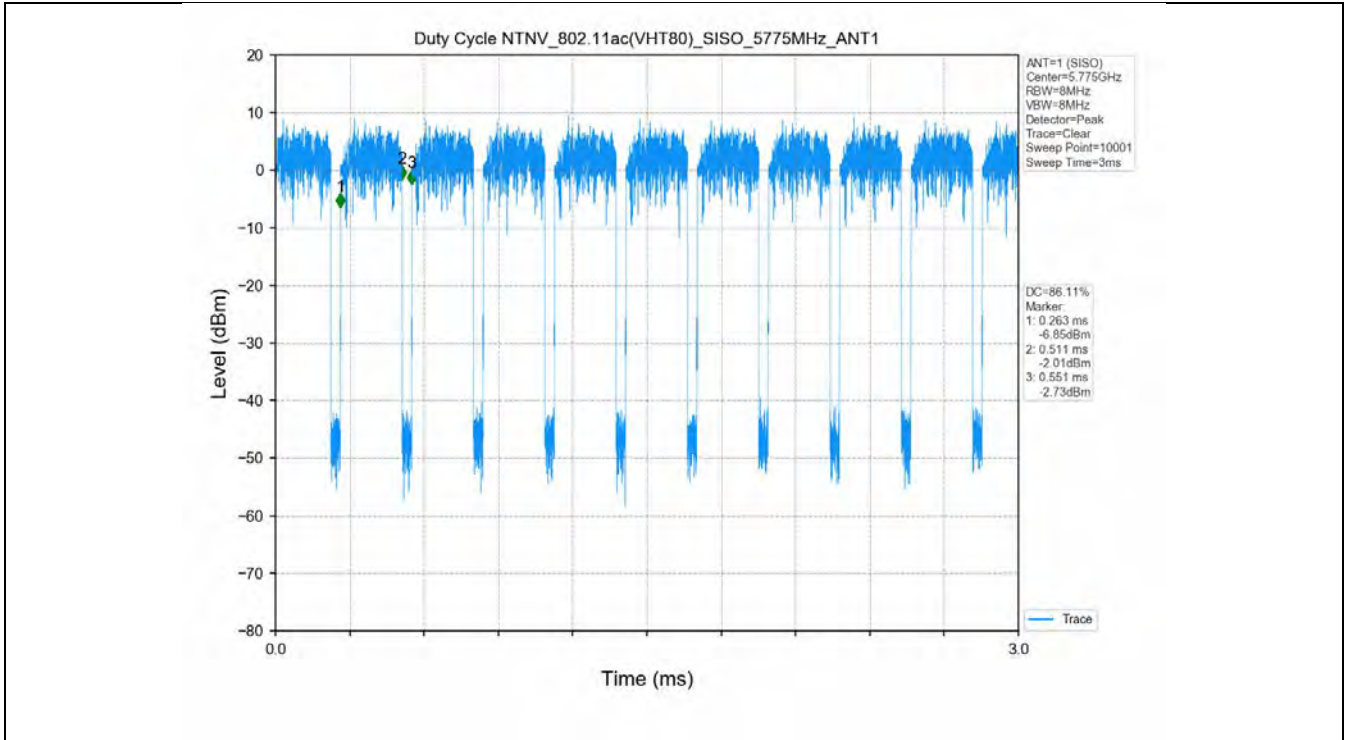

1.2 Test Graph

2. Bandwidth

2.1 Test Result

Test Mode	Frequency (MHz)	TX Type	ANT No.	Emission Bandwidth		Verdict
				Test Result (MHz)	Limits (MHz)	
802.11a	5180	SISO	1	21.955	Only for Report Use	PASS
	5200	SISO	1	21.126	Only for Report Use	PASS
	5240	SISO	1	21.301	Only for Report Use	PASS
	5260	SISO	1	21.504	Only for Report Use	PASS
	5300	SISO	1	21.592	Only for Report Use	PASS
	5320	SISO	1	21.013	Only for Report Use	PASS
	5500	SISO	1	21.800	Only for Report Use	PASS
	5580	SISO	1	22.315	Only for Report Use	PASS
	5600	SISO	1	22.392	Only for Report Use	PASS
802.11n(HT20)	5700	SISO	1	31.222	Only for Report Use	PASS
	5180	SISO	1	22.306	Only for Report Use	PASS
	5200	SISO	1	22.540	Only for Report Use	PASS
	5240	SISO	1	21.631	Only for Report Use	PASS
	5260	SISO	1	22.217	Only for Report Use	PASS
	5300	SISO	1	21.638	Only for Report Use	PASS
	5320	SISO	1	22.067	Only for Report Use	PASS
	5500	SISO	1	22.267	Only for Report Use	PASS
	5580	SISO	1	22.122	Only for Report Use	PASS
802.11n(HT40)	5600	SISO	1	21.728	Only for Report Use	PASS
	5700	SISO	1	32.326	Only for Report Use	PASS
	5190	SISO	1	42.504	Only for Report Use	PASS
	5230	SISO	1	43.841	Only for Report Use	PASS
	5270	SISO	1	43.129	Only for Report Use	PASS
802.11n(HT40)	5310	SISO	1	43.239	Only for Report Use	PASS
	5510	SISO	1	42.212	Only for Report Use	PASS