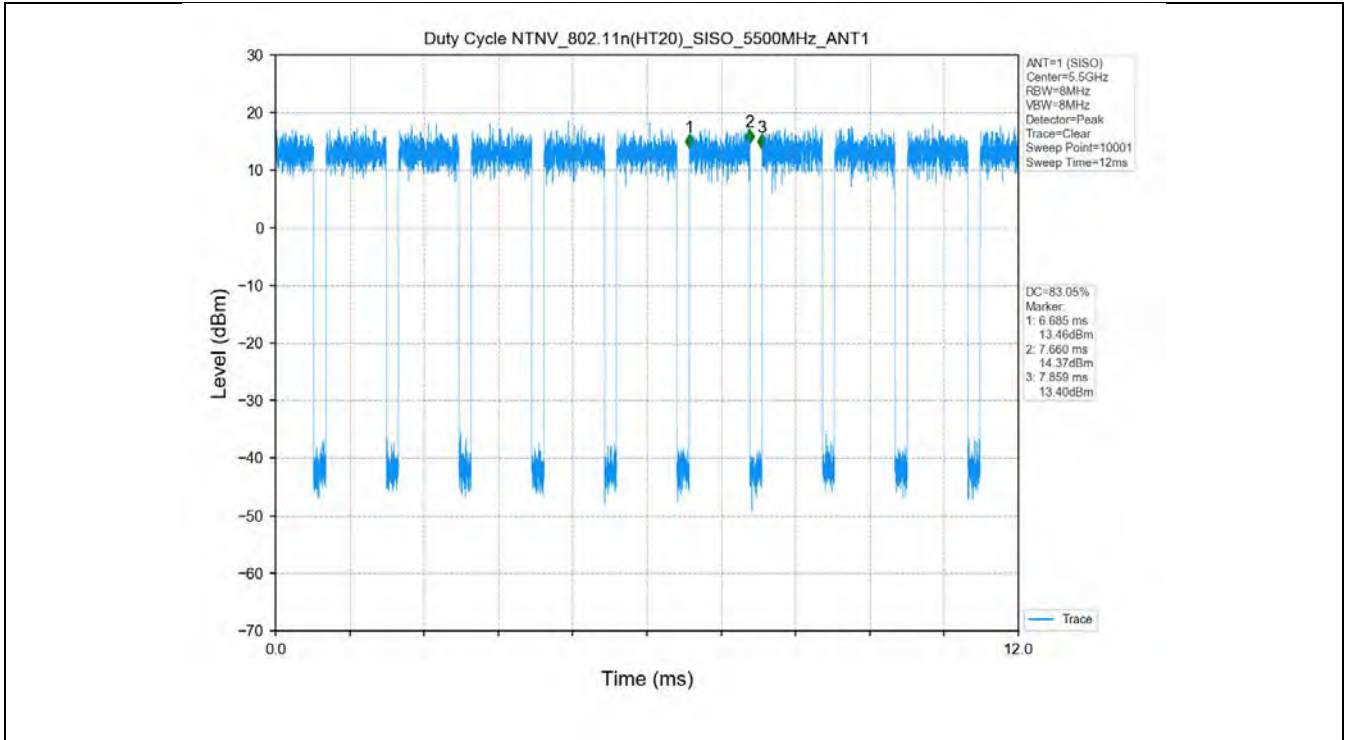

1.2 Test Graph

2. Bandwidth

2.1 Test Result

Test Mode	Frequency (MHz)	TX Type	ANT No.	Emission Bandwidth		Verdict
				Test Result (MHz)	Limits (MHz)	
802.11a	5180	SISO	1	21.955	Only for Report Use	PASS
	5200	SISO	1	21.126	Only for Report Use	PASS
	5240	SISO	1	21.301	Only for Report Use	PASS
	5260	SISO	1	21.504	Only for Report Use	PASS
	5300	SISO	1	21.592	Only for Report Use	PASS
	5320	SISO	1	21.013	Only for Report Use	PASS
	5500	SISO	1	21.800	Only for Report Use	PASS
	5580	SISO	1	22.315	Only for Report Use	PASS
	5600	SISO	1	22.392	Only for Report Use	PASS
802.11n(HT20)	5700	SISO	1	31.222	Only for Report Use	PASS
	5180	SISO	1	22.306	Only for Report Use	PASS
	5200	SISO	1	22.540	Only for Report Use	PASS
	5240	SISO	1	21.631	Only for Report Use	PASS
	5260	SISO	1	22.217	Only for Report Use	PASS
	5300	SISO	1	21.638	Only for Report Use	PASS
	5320	SISO	1	22.067	Only for Report Use	PASS
	5500	SISO	1	22.267	Only for Report Use	PASS
	5580	SISO	1	22.122	Only for Report Use	PASS
802.11n(HT40)	5600	SISO	1	21.728	Only for Report Use	PASS
	5700	SISO	1	32.326	Only for Report Use	PASS
	5190	SISO	1	42.504	Only for Report Use	PASS
	5230	SISO	1	43.841	Only for Report Use	PASS
	5270	SISO	1	43.129	Only for Report Use	PASS
802.11n(HT40)	5310	SISO	1	43.239	Only for Report Use	PASS
	5510	SISO	1	42.212	Only for Report Use	PASS