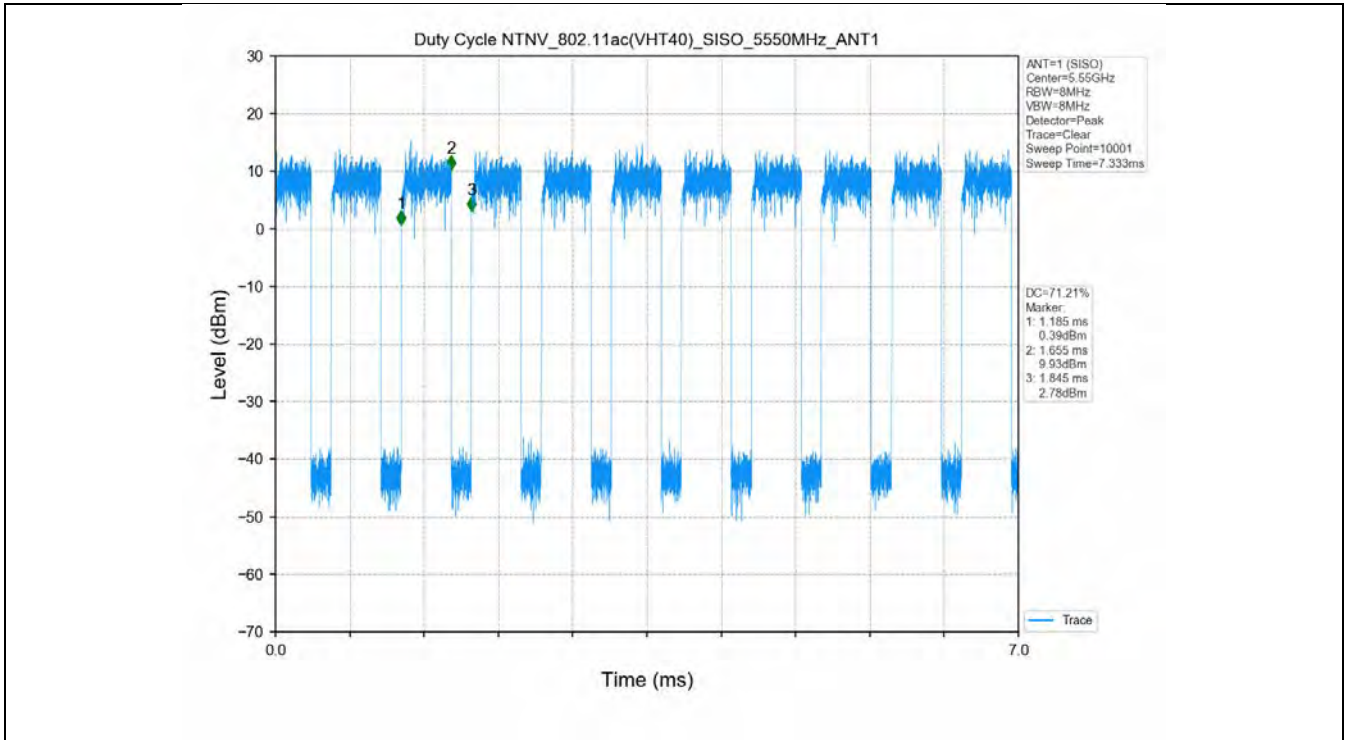

1.2 Test Graph

2. Bandwidth

2.1 Test Result

Test Mode	Frequency (MHz)	TX Type	ANT No.	Emission Bandwidth		Verdict
				Test Result (MHz)	Limits (MHz)	
802.11a	5180	SISO	1	21.955	Only for Report Use	PASS
	5200	SISO	1	21.126	Only for Report Use	PASS
	5240	SISO	1	21.301	Only for Report Use	PASS
	5260	SISO	1	21.504	Only for Report Use	PASS
	5300	SISO	1	21.592	Only for Report Use	PASS
	5320	SISO	1	21.013	Only for Report Use	PASS
	5500	SISO	1	21.800	Only for Report Use	PASS
	5580	SISO	1	22.315	Only for Report Use	PASS
	5600	SISO	1	22.392	Only for Report Use	PASS
802.11n(HT20)	5700	SISO	1	31.222	Only for Report Use	PASS
	5180	SISO	1	22.306	Only for Report Use	PASS
	5200	SISO	1	22.540	Only for Report Use	PASS
	5240	SISO	1	21.631	Only for Report Use	PASS
	5260	SISO	1	22.217	Only for Report Use	PASS
	5300	SISO	1	21.638	Only for Report Use	PASS
	5320	SISO	1	22.067	Only for Report Use	PASS
	5500	SISO	1	22.267	Only for Report Use	PASS
	5580	SISO	1	22.122	Only for Report Use	PASS
802.11n(HT40)	5600	SISO	1	21.728	Only for Report Use	PASS
	5700	SISO	1	32.326	Only for Report Use	PASS
	5190	SISO	1	42.504	Only for Report Use	PASS
	5230	SISO	1	43.841	Only for Report Use	PASS
	5270	SISO	1	43.129	Only for Report Use	PASS
802.11n(HT40)	5310	SISO	1	43.239	Only for Report Use	PASS
	5510	SISO	1	42.212	Only for Report Use	PASS