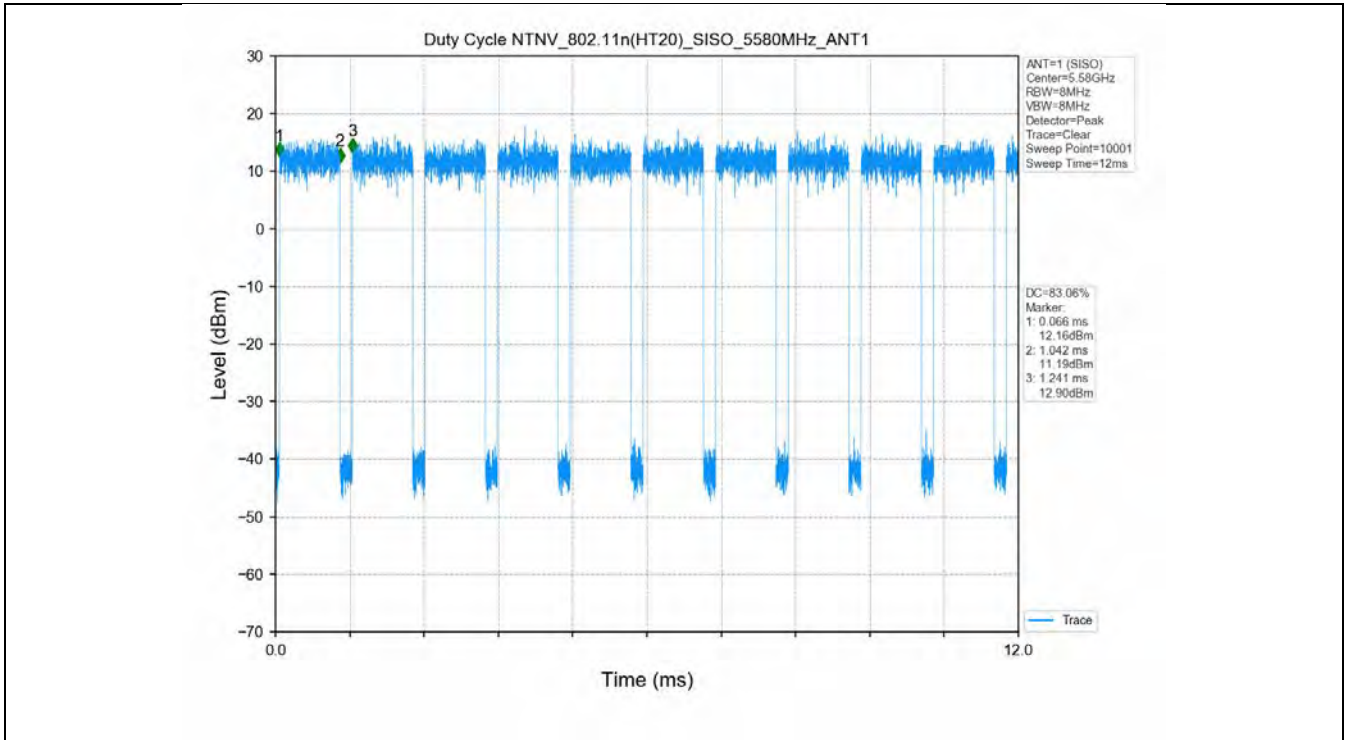

1.2 Test Graph

2. Bandwidth

2.1 Test Result

Test Mode	Frequency (MHz)	TX Type	ANT No.	Emission Bandwidth		Verdict
				Test Result (MHz)	Limits (MHz)	
802.11a	5180	SISO	1	21.955	Only for Report Use	PASS
	5200	SISO	1	21.126	Only for Report Use	PASS
	5240	SISO	1	21.301	Only for Report Use	PASS
	5260	SISO	1	21.504	Only for Report Use	PASS
	5300	SISO	1	21.592	Only for Report Use	PASS
	5320	SISO	1	21.013	Only for Report Use	PASS
	5500	SISO	1	21.800	Only for Report Use	PASS
	5580	SISO	1	22.315	Only for Report Use	PASS
	5600	SISO	1	22.392	Only for Report Use	PASS
802.11n(HT20)	5700	SISO	1	31.222	Only for Report Use	PASS
	5180	SISO	1	22.306	Only for Report Use	PASS
	5200	SISO	1	22.540	Only for Report Use	PASS
	5240	SISO	1	21.631	Only for Report Use	PASS
	5260	SISO	1	22.217	Only for Report Use	PASS
	5300	SISO	1	21.638	Only for Report Use	PASS
	5320	SISO	1	22.067	Only for Report Use	PASS
	5500	SISO	1	22.267	Only for Report Use	PASS
	5580	SISO	1	22.122	Only for Report Use	PASS
802.11n(HT40)	5600	SISO	1	21.728	Only for Report Use	PASS
	5700	SISO	1	32.326	Only for Report Use	PASS
	5190	SISO	1	42.504	Only for Report Use	PASS
	5230	SISO	1	43.841	Only for Report Use	PASS
	5270	SISO	1	43.129	Only for Report Use	PASS
802.11n(HT40)	5310	SISO	1	43.239	Only for Report Use	PASS
	5510	SISO	1	42.212	Only for Report Use	PASS