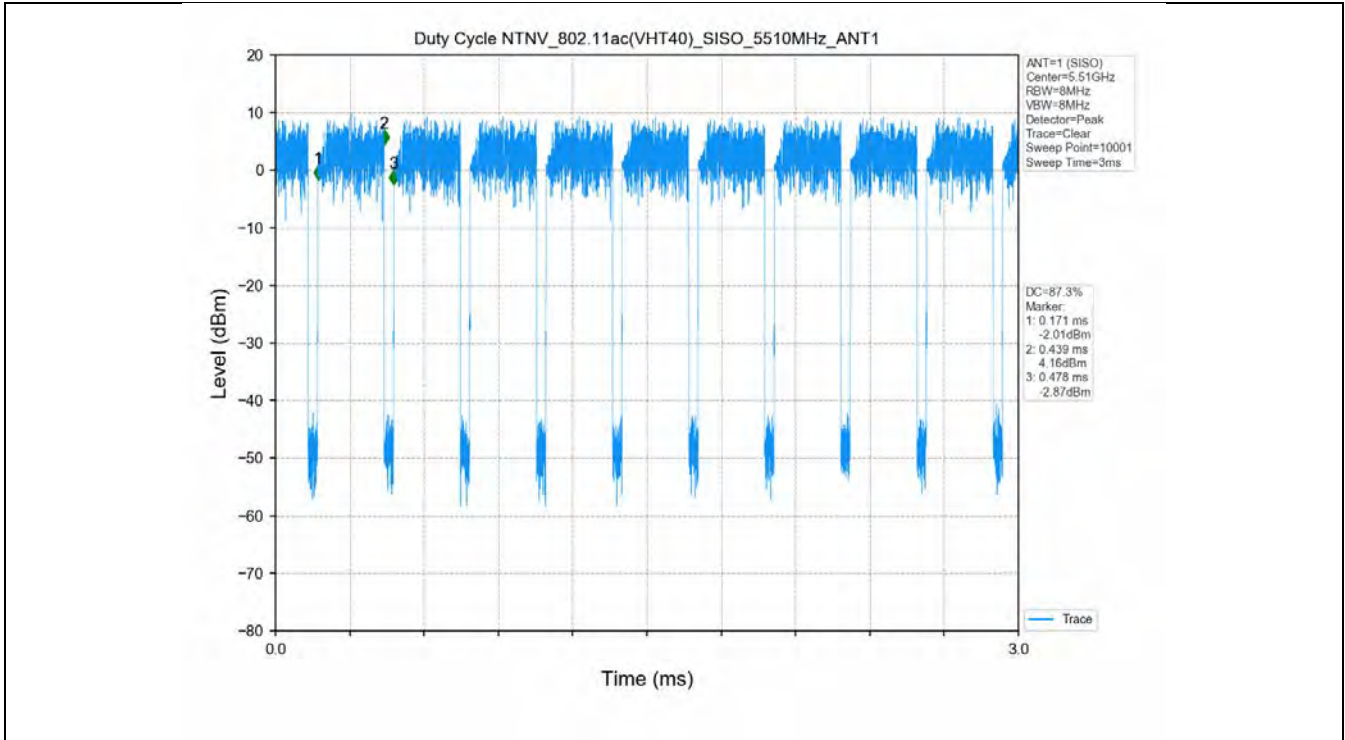

1.2 Test Graph

2. Bandwidth

2.1 Test Result

Test Mode	Frequency (MHz)	TX Type	ANT No.	Emission Bandwidth		Verdict
				Test Result (MHz)	Limits (MHz)	
802.11a	5180	SISO	1	21.955	Only for Report Use	PASS
	5200	SISO	1	21.126	Only for Report Use	PASS
	5240	SISO	1	21.301	Only for Report Use	PASS
	5260	SISO	1	21.504	Only for Report Use	PASS
	5300	SISO	1	21.592	Only for Report Use	PASS
	5320	SISO	1	21.013	Only for Report Use	PASS
	5500	SISO	1	21.800	Only for Report Use	PASS
	5580	SISO	1	22.315	Only for Report Use	PASS
	5600	SISO	1	22.392	Only for Report Use	PASS
802.11n(HT20)	5700	SISO	1	31.222	Only for Report Use	PASS
	5180	SISO	1	22.306	Only for Report Use	PASS
	5200	SISO	1	22.540	Only for Report Use	PASS
	5240	SISO	1	21.631	Only for Report Use	PASS
	5260	SISO	1	22.217	Only for Report Use	PASS
	5300	SISO	1	21.638	Only for Report Use	PASS
	5320	SISO	1	22.067	Only for Report Use	PASS
	5500	SISO	1	22.267	Only for Report Use	PASS
	5580	SISO	1	22.122	Only for Report Use	PASS
802.11n(HT40)	5600	SISO	1	21.728	Only for Report Use	PASS
	5700	SISO	1	32.326	Only for Report Use	PASS
	5190	SISO	1	42.504	Only for Report Use	PASS
	5230	SISO	1	43.841	Only for Report Use	PASS
	5270	SISO	1	43.129	Only for Report Use	PASS
802.11n(HT40)	5310	SISO	1	43.239	Only for Report Use	PASS
	5510	SISO	1	42.212	Only for Report Use	PASS