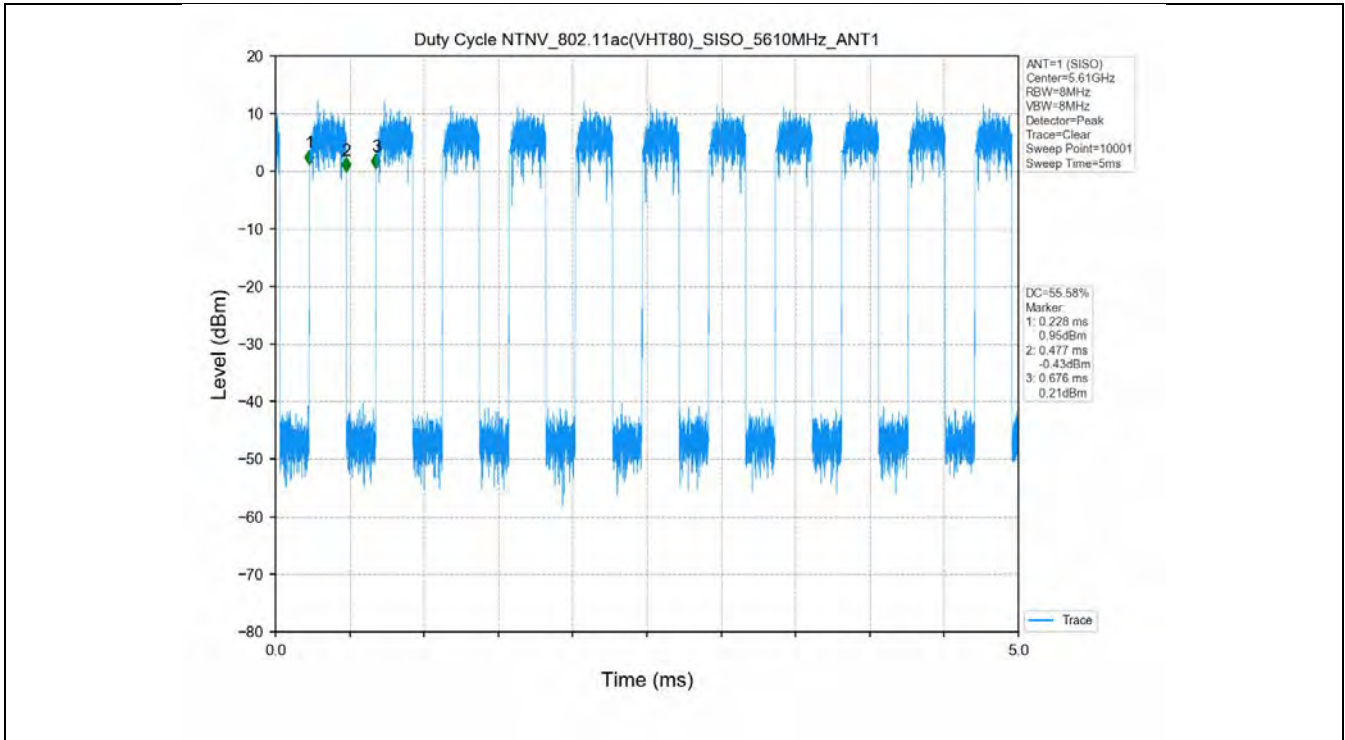

1.2 Test Graph

2. Bandwidth

2.1 Test Result

Test Mode	Frequency (MHz)	TX Type	ANT No.	Emission Bandwidth		Verdict
				Test Result (MHz)	Limits (MHz)	
802.11a	5180	SISO	1	21.955	Only for Report Use	PASS
	5200	SISO	1	21.126	Only for Report Use	PASS
	5240	SISO	1	21.301	Only for Report Use	PASS
	5260	SISO	1	21.504	Only for Report Use	PASS
	5300	SISO	1	21.592	Only for Report Use	PASS
	5320	SISO	1	21.013	Only for Report Use	PASS
	5500	SISO	1	21.800	Only for Report Use	PASS
	5580	SISO	1	22.315	Only for Report Use	PASS
	5600	SISO	1	22.392	Only for Report Use	PASS
802.11n(HT20)	5700	SISO	1	31.222	Only for Report Use	PASS
	5180	SISO	1	22.306	Only for Report Use	PASS
	5200	SISO	1	22.540	Only for Report Use	PASS
	5240	SISO	1	21.631	Only for Report Use	PASS
	5260	SISO	1	22.217	Only for Report Use	PASS
	5300	SISO	1	21.638	Only for Report Use	PASS
	5320	SISO	1	22.067	Only for Report Use	PASS
	5500	SISO	1	22.267	Only for Report Use	PASS
	5580	SISO	1	22.122	Only for Report Use	PASS
802.11n(HT40)	5600	SISO	1	21.728	Only for Report Use	PASS
	5700	SISO	1	32.326	Only for Report Use	PASS
	5190	SISO	1	42.504	Only for Report Use	PASS
	5230	SISO	1	43.841	Only for Report Use	PASS
	5270	SISO	1	43.129	Only for Report Use	PASS
802.11n(HT40)	5310	SISO	1	43.239	Only for Report Use	PASS
	5510	SISO	1	42.212	Only for Report Use	PASS