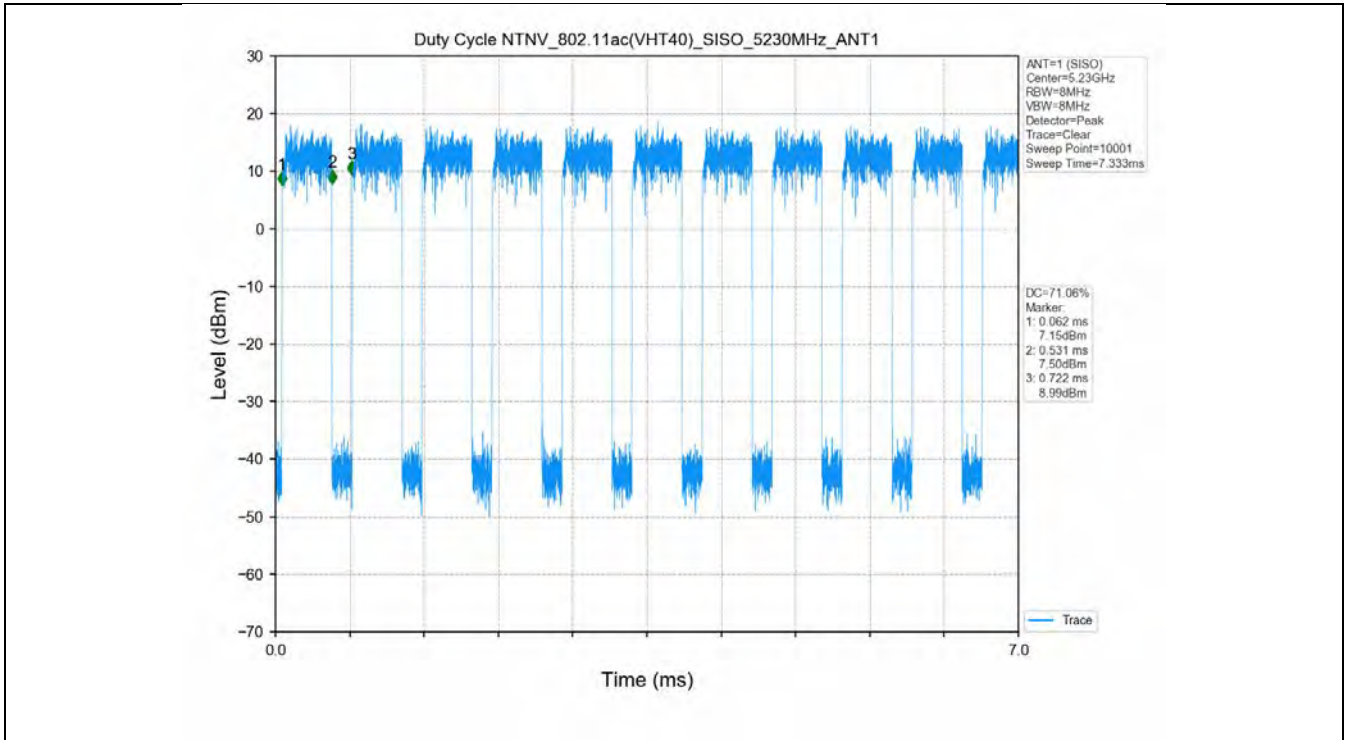

1.2 Test Graph

2. Bandwidth

2.1 Test Result

Test Mode	Frequency (MHz)	TX Type	ANT No.	Emission Bandwidth		Verdict
				Test Result (MHz)	Limits (MHz)	
802.11a	5180	SISO	1	21.955	Only for Report Use	PASS
	5200	SISO	1	21.126	Only for Report Use	PASS
	5240	SISO	1	21.301	Only for Report Use	PASS
	5260	SISO	1	21.504	Only for Report Use	PASS
	5300	SISO	1	21.592	Only for Report Use	PASS
	5320	SISO	1	21.013	Only for Report Use	PASS
	5500	SISO	1	21.800	Only for Report Use	PASS
	5580	SISO	1	22.315	Only for Report Use	PASS
	5600	SISO	1	22.392	Only for Report Use	PASS
802.11n(HT20)	5700	SISO	1	31.222	Only for Report Use	PASS
	5180	SISO	1	22.306	Only for Report Use	PASS
	5200	SISO	1	22.540	Only for Report Use	PASS
	5240	SISO	1	21.631	Only for Report Use	PASS
	5260	SISO	1	22.217	Only for Report Use	PASS
	5300	SISO	1	21.638	Only for Report Use	PASS
	5320	SISO	1	22.067	Only for Report Use	PASS
	5500	SISO	1	22.267	Only for Report Use	PASS
	5580	SISO	1	22.122	Only for Report Use	PASS
802.11n(HT40)	5600	SISO	1	21.728	Only for Report Use	PASS
	5700	SISO	1	32.326	Only for Report Use	PASS
	5190	SISO	1	42.504	Only for Report Use	PASS
	5230	SISO	1	43.841	Only for Report Use	PASS
	5270	SISO	1	43.129	Only for Report Use	PASS
802.11n(HT40)	5310	SISO	1	43.239	Only for Report Use	PASS
	5510	SISO	1	42.212	Only for Report Use	PASS