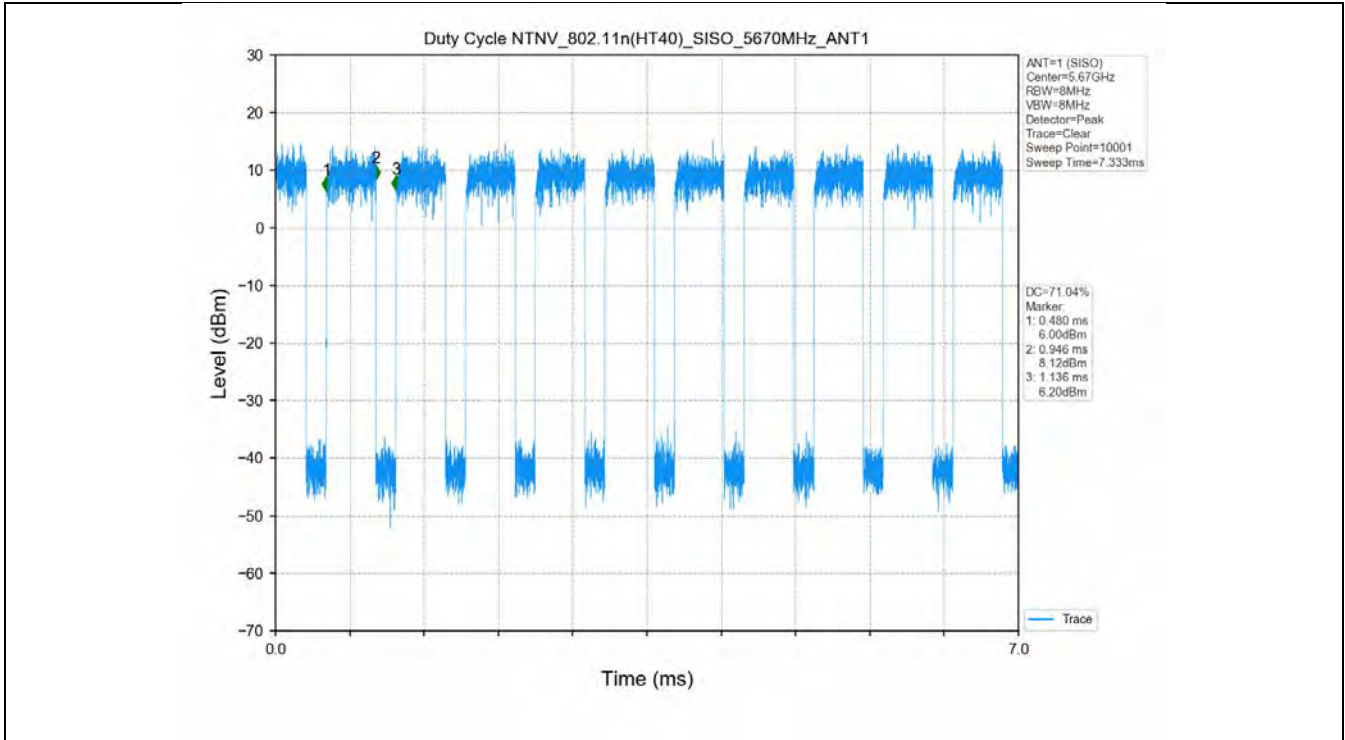

1.2 Test Graph

2. Bandwidth

2.1 Test Result

Test Mode	Frequency (MHz)	TX Type	ANT No.	Emission Bandwidth		Verdict
				Test Result (MHz)	Limits (MHz)	
802.11a	5180	SISO	1	21.955	Only for Report Use	PASS
	5200	SISO	1	21.126	Only for Report Use	PASS
	5240	SISO	1	21.301	Only for Report Use	PASS
	5260	SISO	1	21.504	Only for Report Use	PASS
	5300	SISO	1	21.592	Only for Report Use	PASS
	5320	SISO	1	21.013	Only for Report Use	PASS
	5500	SISO	1	21.800	Only for Report Use	PASS
	5580	SISO	1	22.315	Only for Report Use	PASS
	5600	SISO	1	22.392	Only for Report Use	PASS
802.11n(HT20)	5700	SISO	1	31.222	Only for Report Use	PASS
	5180	SISO	1	22.306	Only for Report Use	PASS
	5200	SISO	1	22.540	Only for Report Use	PASS
	5240	SISO	1	21.631	Only for Report Use	PASS
	5260	SISO	1	22.217	Only for Report Use	PASS
	5300	SISO	1	21.638	Only for Report Use	PASS
	5320	SISO	1	22.067	Only for Report Use	PASS
	5500	SISO	1	22.267	Only for Report Use	PASS
	5580	SISO	1	22.122	Only for Report Use	PASS
802.11n(HT40)	5600	SISO	1	21.728	Only for Report Use	PASS
	5700	SISO	1	32.326	Only for Report Use	PASS
	5190	SISO	1	42.504	Only for Report Use	PASS
	5230	SISO	1	43.841	Only for Report Use	PASS
	5270	SISO	1	43.129	Only for Report Use	PASS
802.11n(HT40)	5310	SISO	1	43.239	Only for Report Use	PASS
	5510	SISO	1	42.212	Only for Report Use	PASS