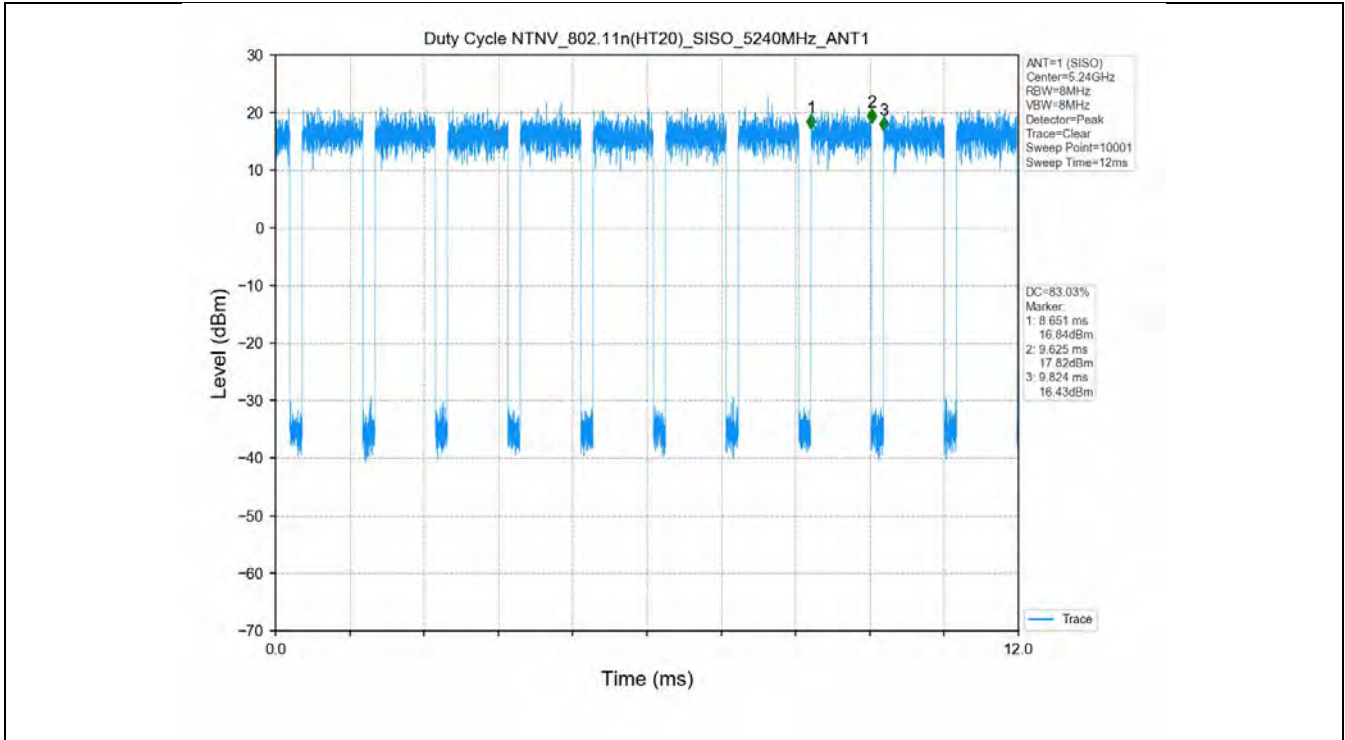

1.2 Test Graph

2. Bandwidth

2.1 Test Result

Test Mode	Frequency (MHz)	TX Type	ANT No.	Emission Bandwidth		Verdict
				Test Result (MHz)	Limits (MHz)	
802.11a	5180	SISO	1	21.955	Only for Report Use	PASS
	5200	SISO	1	21.126	Only for Report Use	PASS
	5240	SISO	1	21.301	Only for Report Use	PASS
	5260	SISO	1	21.504	Only for Report Use	PASS
	5300	SISO	1	21.592	Only for Report Use	PASS
	5320	SISO	1	21.013	Only for Report Use	PASS
	5500	SISO	1	21.800	Only for Report Use	PASS
	5580	SISO	1	22.315	Only for Report Use	PASS
	5600	SISO	1	22.392	Only for Report Use	PASS
802.11n(HT20)	5700	SISO	1	31.222	Only for Report Use	PASS
	5180	SISO	1	22.306	Only for Report Use	PASS
	5200	SISO	1	22.540	Only for Report Use	PASS
	5240	SISO	1	21.631	Only for Report Use	PASS
	5260	SISO	1	22.217	Only for Report Use	PASS
	5300	SISO	1	21.638	Only for Report Use	PASS
	5320	SISO	1	22.067	Only for Report Use	PASS
	5500	SISO	1	22.267	Only for Report Use	PASS
	5580	SISO	1	22.122	Only for Report Use	PASS
802.11n(HT40)	5600	SISO	1	21.728	Only for Report Use	PASS
	5700	SISO	1	32.326	Only for Report Use	PASS
	5190	SISO	1	42.504	Only for Report Use	PASS
	5230	SISO	1	43.841	Only for Report Use	PASS
	5270	SISO	1	43.129	Only for Report Use	PASS
802.11n(HT40)	5310	SISO	1	43.239	Only for Report Use	PASS
	5510	SISO	1	42.212	Only for Report Use	PASS