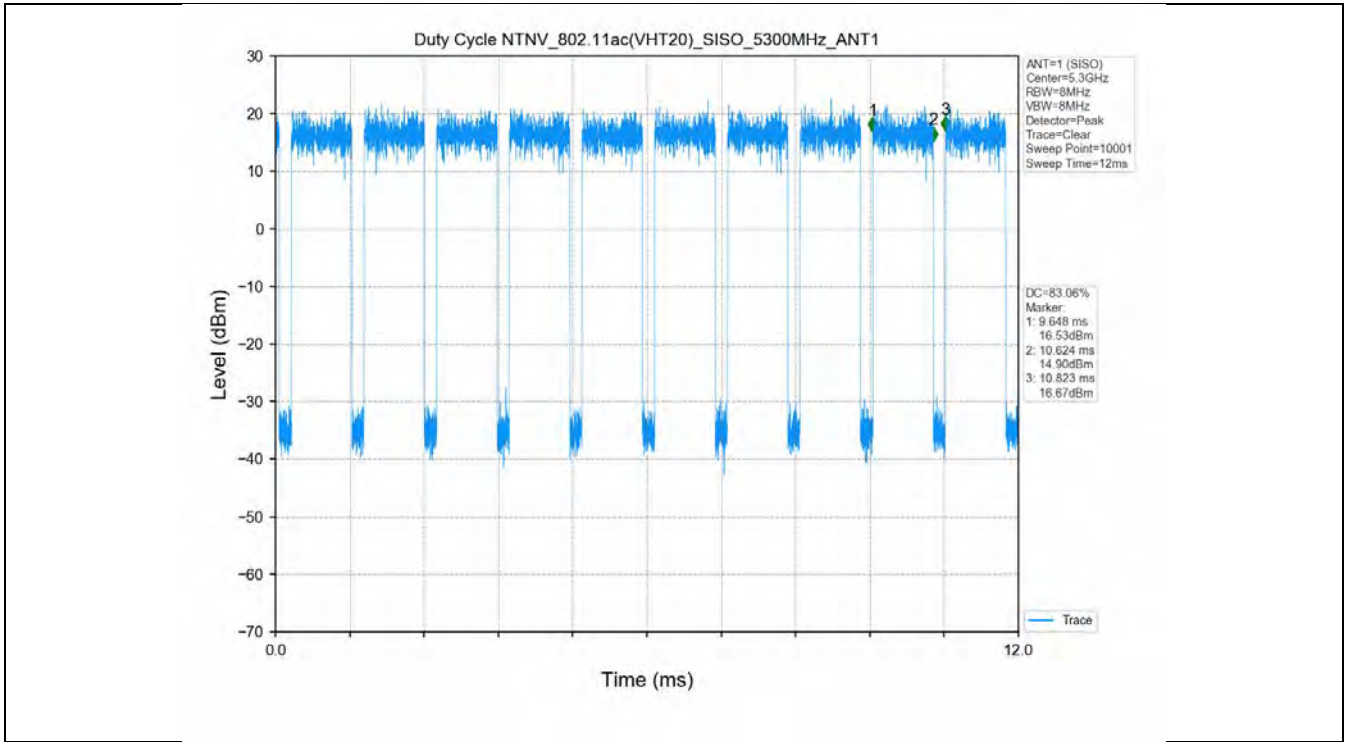

1.2 Test Graph

2. Bandwidth

2.1 Test Result

Test Mode	Frequency (MHz)	TX Type	ANT No.	Emission Bandwidth		Verdict
				Test Result (MHz)	Limits (MHz)	
802.11a	5180	SISO	1	21.955	Only for Report Use	PASS
	5200	SISO	1	21.126	Only for Report Use	PASS
	5240	SISO	1	21.301	Only for Report Use	PASS
	5260	SISO	1	21.504	Only for Report Use	PASS
	5300	SISO	1	21.592	Only for Report Use	PASS
	5320	SISO	1	21.013	Only for Report Use	PASS
	5500	SISO	1	21.800	Only for Report Use	PASS
	5580	SISO	1	22.315	Only for Report Use	PASS
	5600	SISO	1	22.392	Only for Report Use	PASS
802.11n(HT20)	5700	SISO	1	31.222	Only for Report Use	PASS
	5180	SISO	1	22.306	Only for Report Use	PASS
	5200	SISO	1	22.540	Only for Report Use	PASS
	5240	SISO	1	21.631	Only for Report Use	PASS
	5260	SISO	1	22.217	Only for Report Use	PASS
	5300	SISO	1	21.638	Only for Report Use	PASS
	5320	SISO	1	22.067	Only for Report Use	PASS
	5500	SISO	1	22.267	Only for Report Use	PASS
	5580	SISO	1	22.122	Only for Report Use	PASS
802.11n(HT40)	5600	SISO	1	21.728	Only for Report Use	PASS
	5700	SISO	1	32.326	Only for Report Use	PASS
	5190	SISO	1	42.504	Only for Report Use	PASS
	5230	SISO	1	43.841	Only for Report Use	PASS
	5270	SISO	1	43.129	Only for Report Use	PASS
802.11n(HT40)	5310	SISO	1	43.239	Only for Report Use	PASS
	5510	SISO	1	42.212	Only for Report Use	PASS