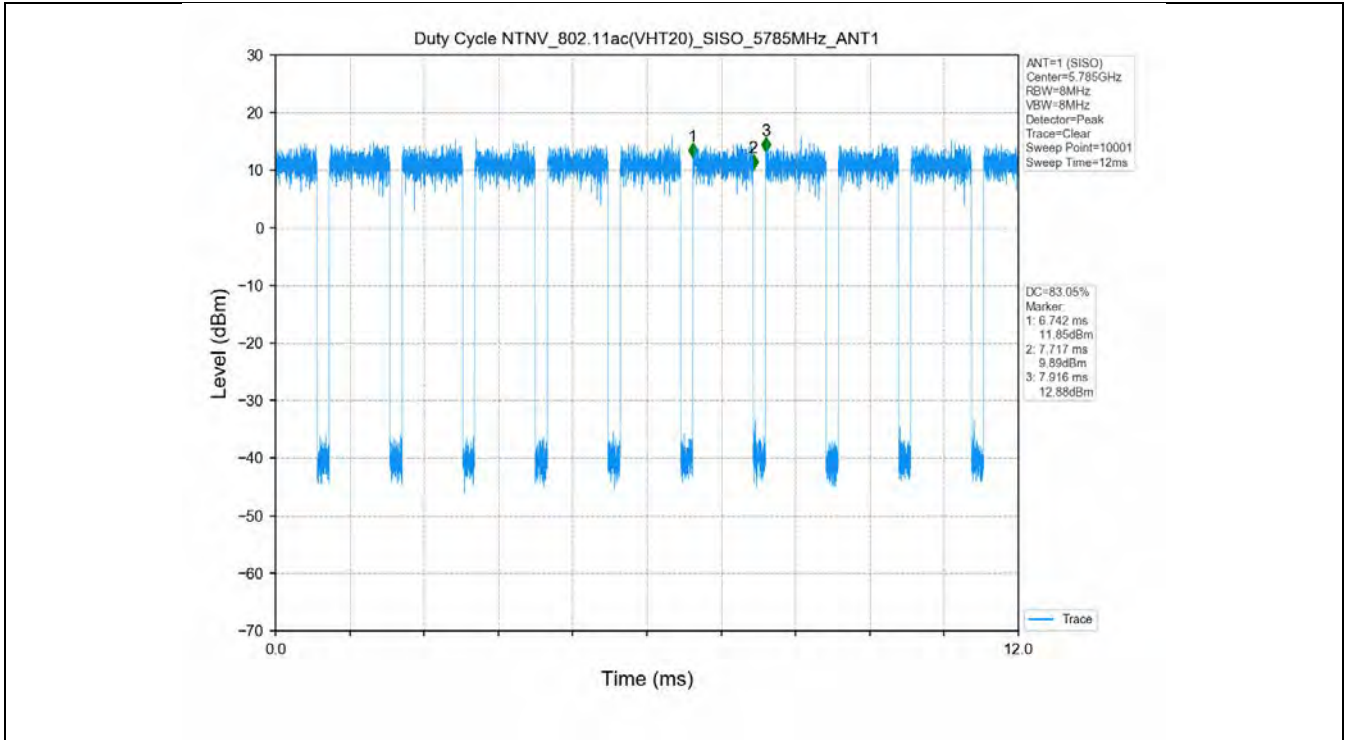

1.2 Test Graph

2. Bandwidth

2.1 Test Result

Test Mode	Frequency (MHz)	TX Type	ANT No.	Emission Bandwidth		Verdict
				Test Result (MHz)	Limits (MHz)	
802.11a	5180	SISO	1	21.955	Only for Report Use	PASS
	5200	SISO	1	21.126	Only for Report Use	PASS
	5240	SISO	1	21.301	Only for Report Use	PASS
	5260	SISO	1	21.504	Only for Report Use	PASS
	5300	SISO	1	21.592	Only for Report Use	PASS
	5320	SISO	1	21.013	Only for Report Use	PASS
	5500	SISO	1	21.800	Only for Report Use	PASS
	5580	SISO	1	22.315	Only for Report Use	PASS
	5600	SISO	1	22.392	Only for Report Use	PASS
802.11n(HT20)	5700	SISO	1	31.222	Only for Report Use	PASS
	5180	SISO	1	22.306	Only for Report Use	PASS
	5200	SISO	1	22.540	Only for Report Use	PASS
	5240	SISO	1	21.631	Only for Report Use	PASS
	5260	SISO	1	22.217	Only for Report Use	PASS
	5300	SISO	1	21.638	Only for Report Use	PASS
	5320	SISO	1	22.067	Only for Report Use	PASS
	5500	SISO	1	22.267	Only for Report Use	PASS
	5580	SISO	1	22.122	Only for Report Use	PASS
802.11n(HT40)	5600	SISO	1	21.728	Only for Report Use	PASS
	5700	SISO	1	32.326	Only for Report Use	PASS
	5190	SISO	1	42.504	Only for Report Use	PASS
	5230	SISO	1	43.841	Only for Report Use	PASS
	5270	SISO	1	43.129	Only for Report Use	PASS
802.11n(HT40)	5310	SISO	1	43.239	Only for Report Use	PASS
	5510	SISO	1	42.212	Only for Report Use	PASS