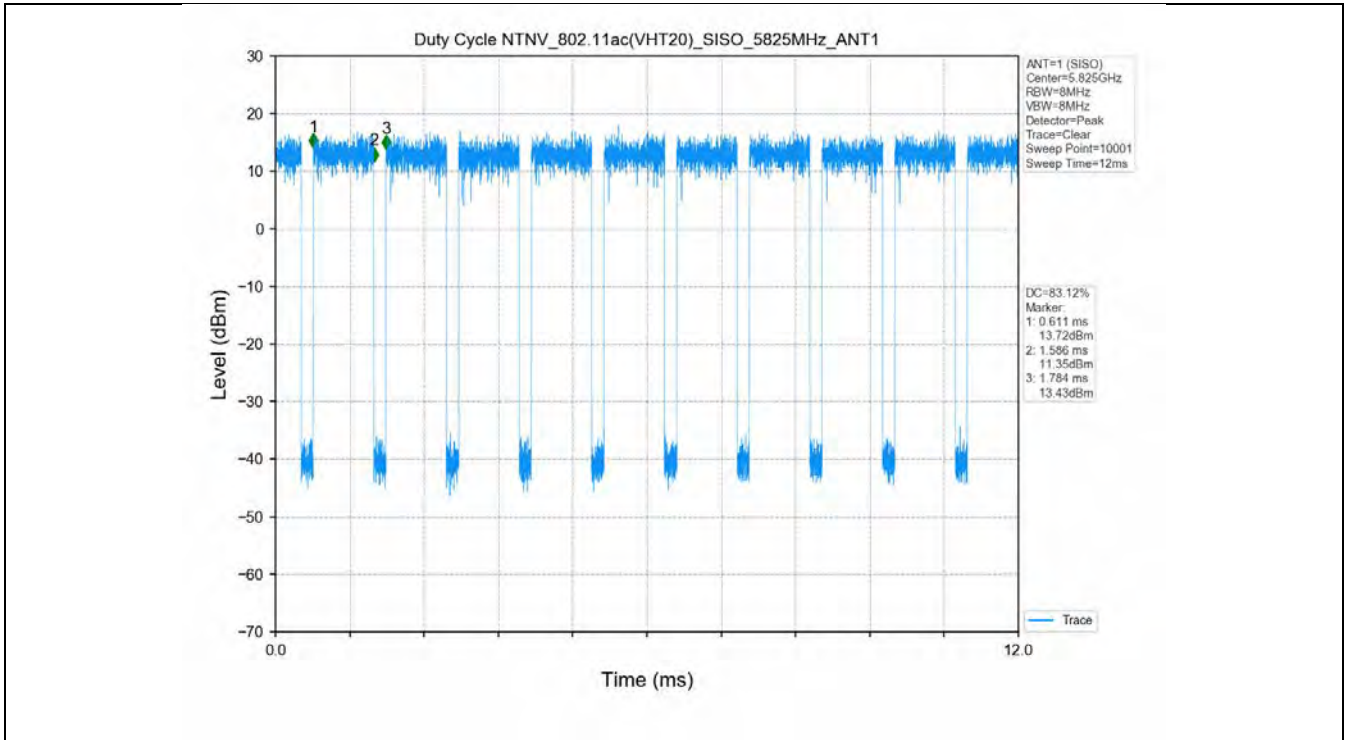

1.2 Test Graph

2. Bandwidth

2.1 Test Result

Test Mode	Frequency (MHz)	TX Type	ANT No.	Emission Bandwidth		Verdict
				Test Result (MHz)	Limits (MHz)	
802.11a	5180	SISO	1	21.955	Only for Report Use	PASS
	5200	SISO	1	21.126	Only for Report Use	PASS
	5240	SISO	1	21.301	Only for Report Use	PASS
	5260	SISO	1	21.504	Only for Report Use	PASS
	5300	SISO	1	21.592	Only for Report Use	PASS
	5320	SISO	1	21.013	Only for Report Use	PASS
	5500	SISO	1	21.800	Only for Report Use	PASS
	5580	SISO	1	22.315	Only for Report Use	PASS
	5600	SISO	1	22.392	Only for Report Use	PASS
802.11n(HT20)	5700	SISO	1	31.222	Only for Report Use	PASS
	5180	SISO	1	22.306	Only for Report Use	PASS
	5200	SISO	1	22.540	Only for Report Use	PASS
	5240	SISO	1	21.631	Only for Report Use	PASS
	5260	SISO	1	22.217	Only for Report Use	PASS
	5300	SISO	1	21.638	Only for Report Use	PASS
	5320	SISO	1	22.067	Only for Report Use	PASS
	5500	SISO	1	22.267	Only for Report Use	PASS
	5580	SISO	1	22.122	Only for Report Use	PASS
802.11n(HT40)	5600	SISO	1	21.728	Only for Report Use	PASS
	5700	SISO	1	32.326	Only for Report Use	PASS
	5190	SISO	1	42.504	Only for Report Use	PASS
	5230	SISO	1	43.841	Only for Report Use	PASS
	5270	SISO	1	43.129	Only for Report Use	PASS
802.11n(HT40)	5310	SISO	1	43.239	Only for Report Use	PASS
	5510	SISO	1	42.212	Only for Report Use	PASS