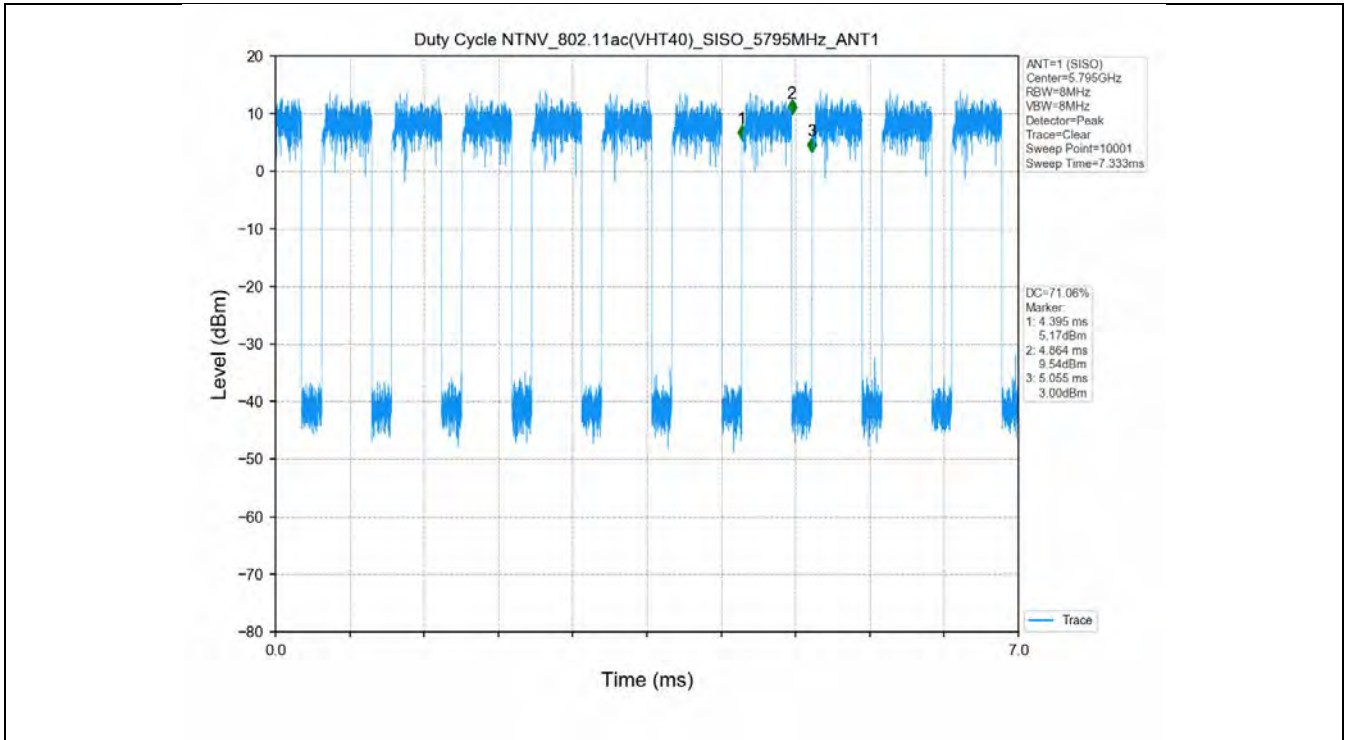

1.2 Test Graph

2. Bandwidth

2.1 Test Result

Test Mode	Frequency (MHz)	TX Type	ANT No.	Emission Bandwidth		Verdict
				Test Result (MHz)	Limits (MHz)	
802.11a	5180	SISO	1	21.955	Only for Report Use	PASS
	5200	SISO	1	21.126	Only for Report Use	PASS
	5240	SISO	1	21.301	Only for Report Use	PASS
	5260	SISO	1	21.504	Only for Report Use	PASS
	5300	SISO	1	21.592	Only for Report Use	PASS
	5320	SISO	1	21.013	Only for Report Use	PASS
	5500	SISO	1	21.800	Only for Report Use	PASS
	5580	SISO	1	22.315	Only for Report Use	PASS
	5600	SISO	1	22.392	Only for Report Use	PASS
802.11n(HT20)	5700	SISO	1	31.222	Only for Report Use	PASS
	5180	SISO	1	22.306	Only for Report Use	PASS
	5200	SISO	1	22.540	Only for Report Use	PASS
	5240	SISO	1	21.631	Only for Report Use	PASS
	5260	SISO	1	22.217	Only for Report Use	PASS
	5300	SISO	1	21.638	Only for Report Use	PASS
	5320	SISO	1	22.067	Only for Report Use	PASS
	5500	SISO	1	22.267	Only for Report Use	PASS
	5580	SISO	1	22.122	Only for Report Use	PASS
802.11n(HT40)	5600	SISO	1	21.728	Only for Report Use	PASS
	5700	SISO	1	32.326	Only for Report Use	PASS
	5190	SISO	1	42.504	Only for Report Use	PASS
	5230	SISO	1	43.841	Only for Report Use	PASS
	5270	SISO	1	43.129	Only for Report Use	PASS
802.11n(HT40)	5310	SISO	1	43.239	Only for Report Use	PASS
	5510	SISO	1	42.212	Only for Report Use	PASS