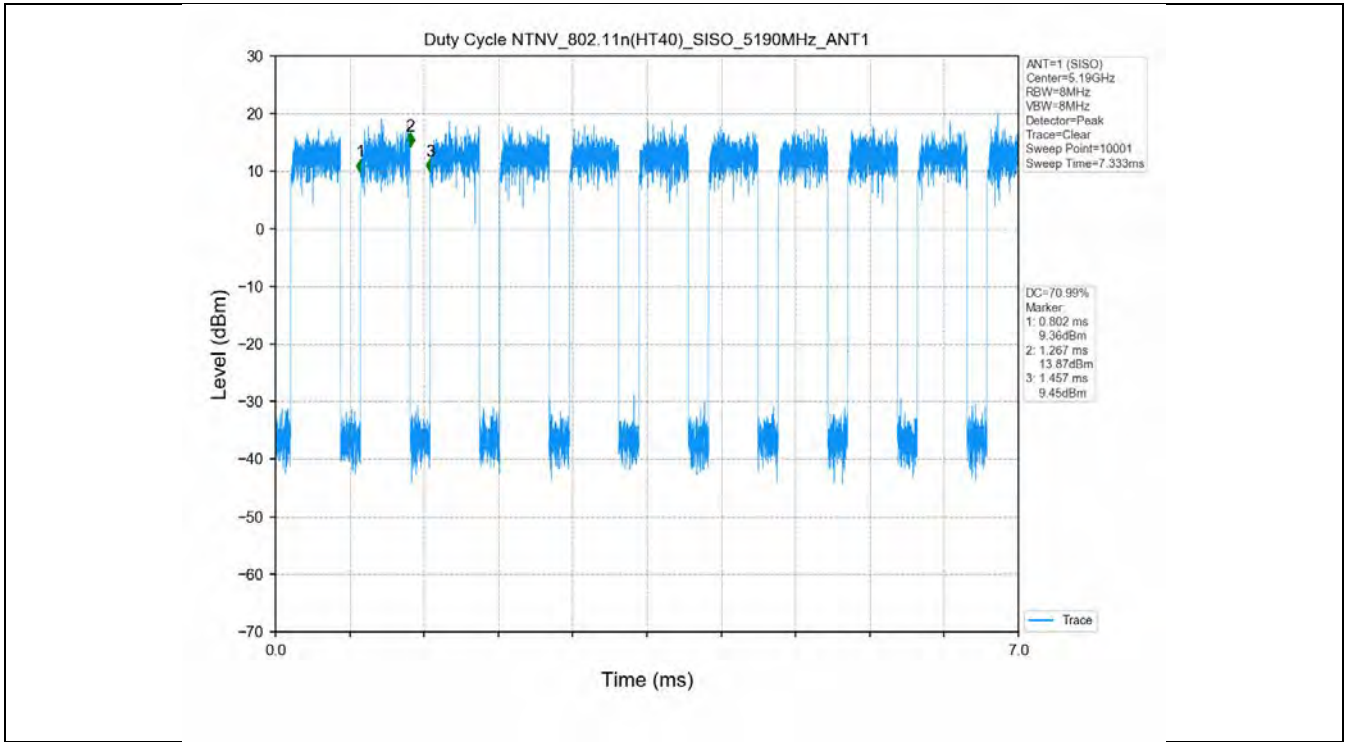

1.2 Test Graph

2. Bandwidth

2.1 Test Result

Test Mode	Frequency (MHz)	TX Type	ANT No.	Emission Bandwidth		Verdict
				Test Result (MHz)	Limits (MHz)	
802.11a	5180	SISO	1	21.955	Only for Report Use	PASS
	5200	SISO	1	21.126	Only for Report Use	PASS
	5240	SISO	1	21.301	Only for Report Use	PASS
	5260	SISO	1	21.504	Only for Report Use	PASS
	5300	SISO	1	21.592	Only for Report Use	PASS
	5320	SISO	1	21.013	Only for Report Use	PASS
	5500	SISO	1	21.800	Only for Report Use	PASS
	5580	SISO	1	22.315	Only for Report Use	PASS
	5600	SISO	1	22.392	Only for Report Use	PASS
802.11n(HT20)	5700	SISO	1	31.222	Only for Report Use	PASS
	5180	SISO	1	22.306	Only for Report Use	PASS
	5200	SISO	1	22.540	Only for Report Use	PASS
	5240	SISO	1	21.631	Only for Report Use	PASS
	5260	SISO	1	22.217	Only for Report Use	PASS
	5300	SISO	1	21.638	Only for Report Use	PASS
	5320	SISO	1	22.067	Only for Report Use	PASS
	5500	SISO	1	22.267	Only for Report Use	PASS
	5580	SISO	1	22.122	Only for Report Use	PASS
802.11n(HT40)	5600	SISO	1	21.728	Only for Report Use	PASS
	5700	SISO	1	32.326	Only for Report Use	PASS
	5190	SISO	1	42.504	Only for Report Use	PASS
	5230	SISO	1	43.841	Only for Report Use	PASS
	5270	SISO	1	43.129	Only for Report Use	PASS
802.11n(HT40)	5310	SISO	1	43.239	Only for Report Use	PASS
	5510	SISO	1	42.212	Only for Report Use	PASS