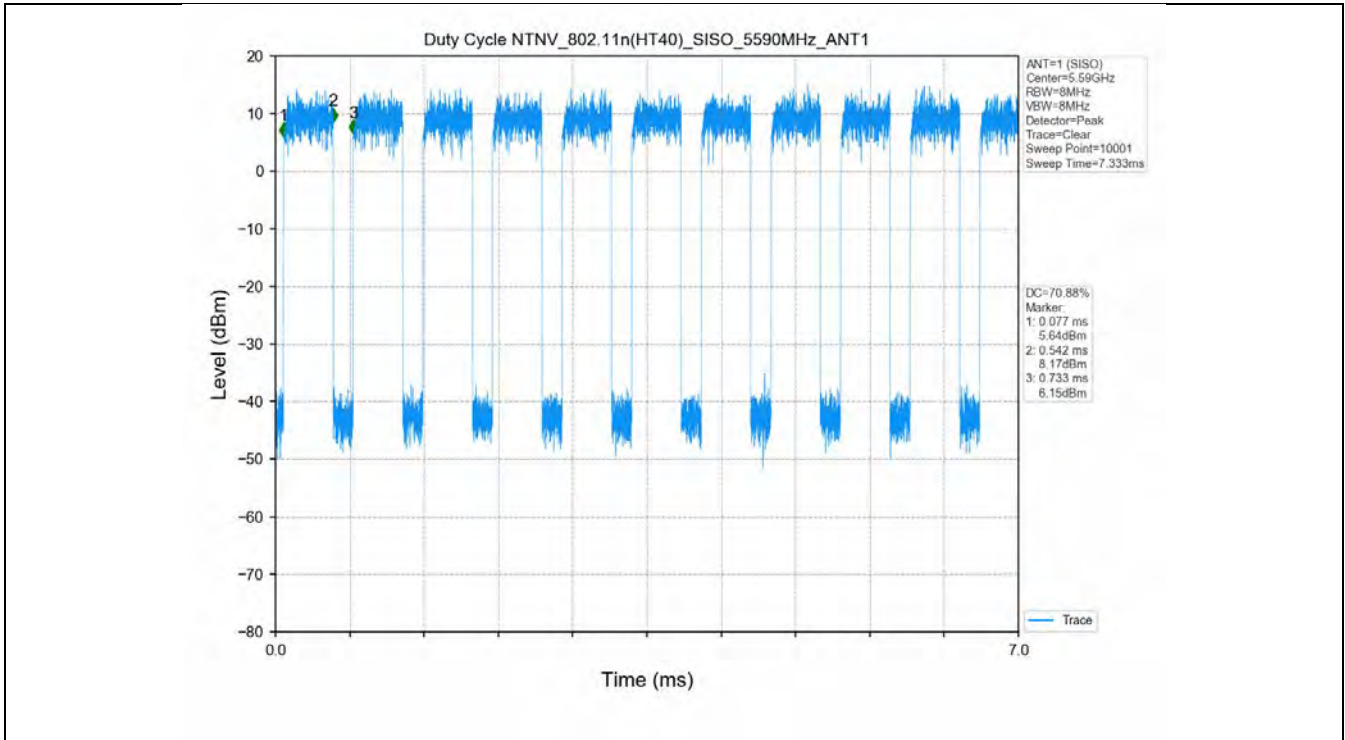

1.2 Test Graph

2. Bandwidth

2.1 Test Result

Test Mode	Frequency (MHz)	TX Type	ANT No.	Emission Bandwidth		Verdict
				Test Result (MHz)	Limits (MHz)	
802.11a	5180	SISO	1	21.955	Only for Report Use	PASS
	5200	SISO	1	21.126	Only for Report Use	PASS
	5240	SISO	1	21.301	Only for Report Use	PASS
	5260	SISO	1	21.504	Only for Report Use	PASS
	5300	SISO	1	21.592	Only for Report Use	PASS
	5320	SISO	1	21.013	Only for Report Use	PASS
	5500	SISO	1	21.800	Only for Report Use	PASS
	5580	SISO	1	22.315	Only for Report Use	PASS
	5600	SISO	1	22.392	Only for Report Use	PASS
802.11n(HT20)	5700	SISO	1	31.222	Only for Report Use	PASS
	5180	SISO	1	22.306	Only for Report Use	PASS
	5200	SISO	1	22.540	Only for Report Use	PASS
	5240	SISO	1	21.631	Only for Report Use	PASS
	5260	SISO	1	22.217	Only for Report Use	PASS
	5300	SISO	1	21.638	Only for Report Use	PASS
	5320	SISO	1	22.067	Only for Report Use	PASS
	5500	SISO	1	22.267	Only for Report Use	PASS
	5580	SISO	1	22.122	Only for Report Use	PASS
802.11n(HT40)	5600	SISO	1	21.728	Only for Report Use	PASS
	5700	SISO	1	32.326	Only for Report Use	PASS
	5190	SISO	1	42.504	Only for Report Use	PASS
	5230	SISO	1	43.841	Only for Report Use	PASS
	5270	SISO	1	43.129	Only for Report Use	PASS
802.11n(HT40)	5310	SISO	1	43.239	Only for Report Use	PASS
	5510	SISO	1	42.212	Only for Report Use	PASS