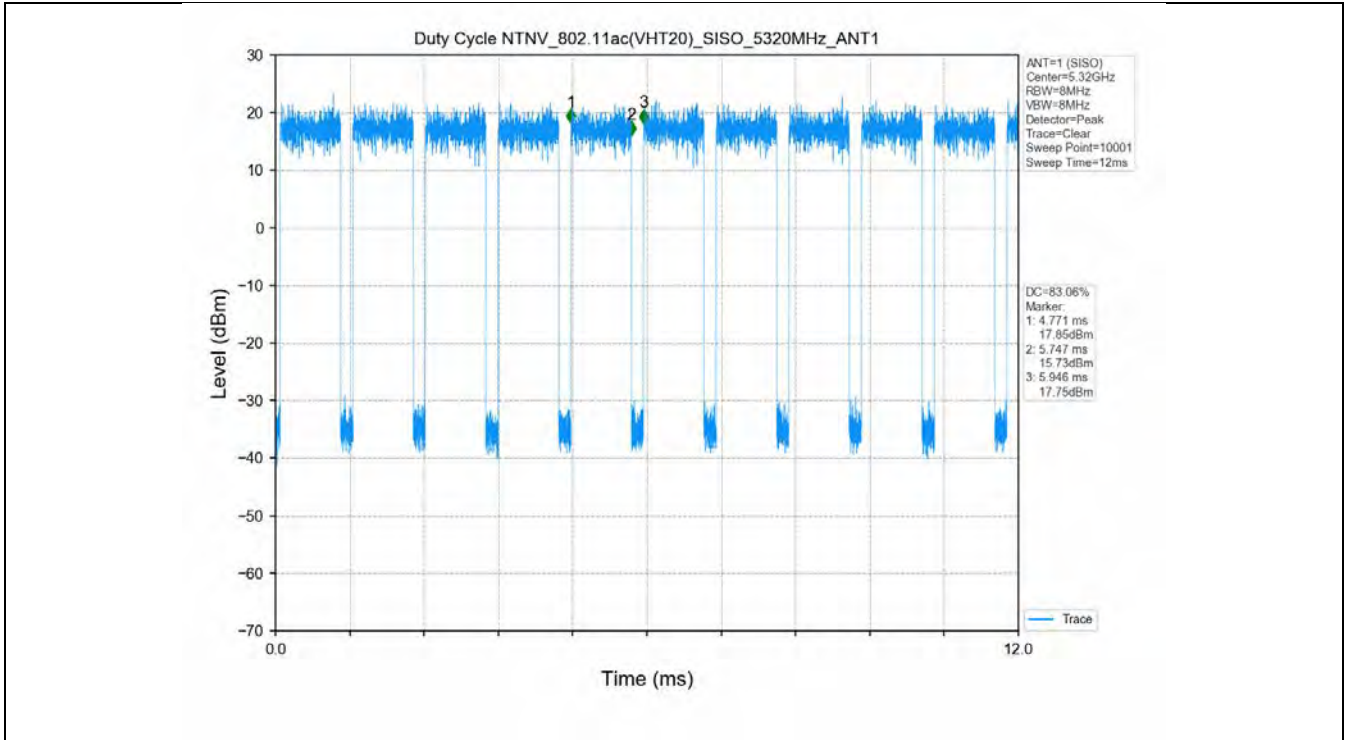

1.2 Test Graph

2. Bandwidth

2.1 Test Result

Test Mode	Frequency (MHz)	TX Type	ANT No.	Emission Bandwidth		Verdict
				Test Result (MHz)	Limits (MHz)	
802.11a	5180	SISO	1	21.955	Only for Report Use	PASS
	5200	SISO	1	21.126	Only for Report Use	PASS
	5240	SISO	1	21.301	Only for Report Use	PASS
	5260	SISO	1	21.504	Only for Report Use	PASS
	5300	SISO	1	21.592	Only for Report Use	PASS
	5320	SISO	1	21.013	Only for Report Use	PASS
	5500	SISO	1	21.800	Only for Report Use	PASS
	5580	SISO	1	22.315	Only for Report Use	PASS
	5600	SISO	1	22.392	Only for Report Use	PASS
802.11n(HT20)	5700	SISO	1	31.222	Only for Report Use	PASS
	5180	SISO	1	22.306	Only for Report Use	PASS
	5200	SISO	1	22.540	Only for Report Use	PASS
	5240	SISO	1	21.631	Only for Report Use	PASS
	5260	SISO	1	22.217	Only for Report Use	PASS
	5300	SISO	1	21.638	Only for Report Use	PASS
	5320	SISO	1	22.067	Only for Report Use	PASS
	5500	SISO	1	22.267	Only for Report Use	PASS
	5580	SISO	1	22.122	Only for Report Use	PASS
802.11n(HT40)	5600	SISO	1	21.728	Only for Report Use	PASS
	5700	SISO	1	32.326	Only for Report Use	PASS
	5190	SISO	1	42.504	Only for Report Use	PASS
	5230	SISO	1	43.841	Only for Report Use	PASS
	5270	SISO	1	43.129	Only for Report Use	PASS
802.11n(HT40)	5310	SISO	1	43.239	Only for Report Use	PASS
	5510	SISO	1	42.212	Only for Report Use	PASS