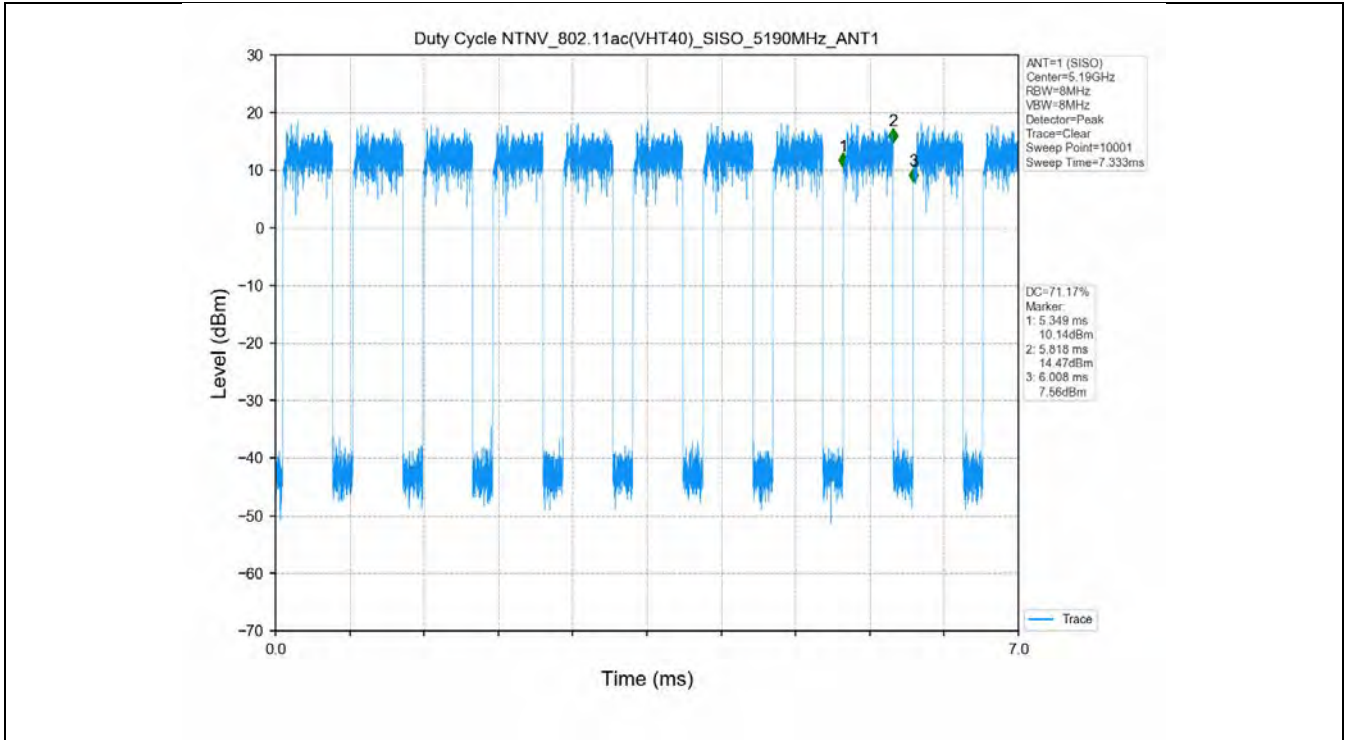

1.2 Test Graph

2. Bandwidth

2.1 Test Result

Test Mode	Frequency (MHz)	TX Type	ANT No.	Emission Bandwidth		Verdict
				Test Result (MHz)	Limits (MHz)	
802.11a	5180	SISO	1	21.955	Only for Report Use	PASS
	5200	SISO	1	21.126	Only for Report Use	PASS
	5240	SISO	1	21.301	Only for Report Use	PASS
	5260	SISO	1	21.504	Only for Report Use	PASS
	5300	SISO	1	21.592	Only for Report Use	PASS
	5320	SISO	1	21.013	Only for Report Use	PASS
	5500	SISO	1	21.800	Only for Report Use	PASS
	5580	SISO	1	22.315	Only for Report Use	PASS
	5600	SISO	1	22.392	Only for Report Use	PASS
802.11n(HT20)	5700	SISO	1	31.222	Only for Report Use	PASS
	5180	SISO	1	22.306	Only for Report Use	PASS
	5200	SISO	1	22.540	Only for Report Use	PASS
	5240	SISO	1	21.631	Only for Report Use	PASS
	5260	SISO	1	22.217	Only for Report Use	PASS
	5300	SISO	1	21.638	Only for Report Use	PASS
	5320	SISO	1	22.067	Only for Report Use	PASS
	5500	SISO	1	22.267	Only for Report Use	PASS
	5580	SISO	1	22.122	Only for Report Use	PASS
802.11n(HT40)	5600	SISO	1	21.728	Only for Report Use	PASS
	5700	SISO	1	32.326	Only for Report Use	PASS
	5190	SISO	1	42.504	Only for Report Use	PASS
	5230	SISO	1	43.841	Only for Report Use	PASS
	5270	SISO	1	43.129	Only for Report Use	PASS
802.11n(HT40)	5310	SISO	1	43.239	Only for Report Use	PASS
	5510	SISO	1	42.212	Only for Report Use	PASS