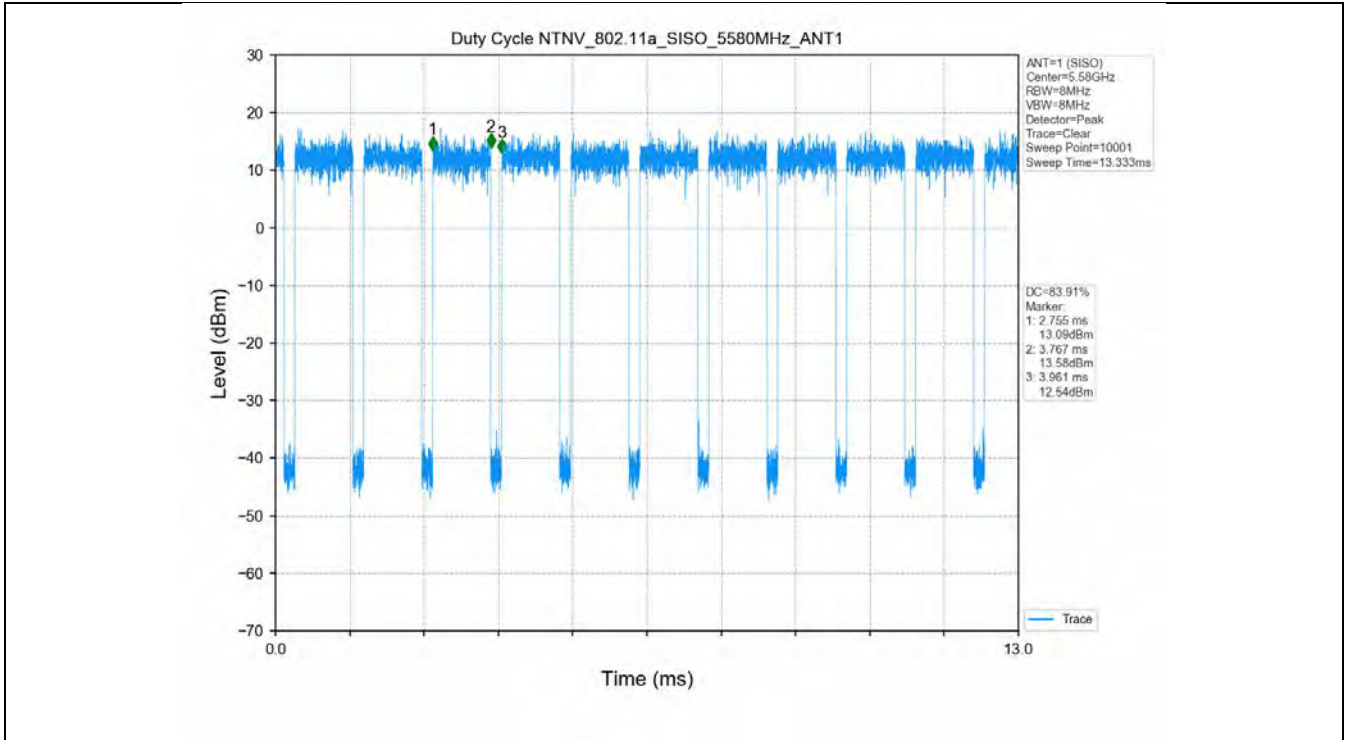

	5230	SISO	1	0.469	0.660	71.06	1.48
	5270	SISO	1	0.469	0.659	71.17	1.48
	5310	SISO	1	0.470	0.660	71.21	1.47
	5510	SISO	1	0.268	0.307	87.30	0.59
	5550	SISO	1	0.470	0.660	71.21	1.47
	5590	SISO	1	0.469	0.659	71.17	1.48
	5670	SISO	1	0.469	0.659	71.17	1.48
	5755	SISO	1	0.470	0.660	71.21	1.47
802.11ac(VHT80)	5210	SISO	1	0.248	0.448	55.36	2.57
	5290	SISO	1	0.248	0.448	55.36	2.57
	5530	SISO	1	0.248	0.448	55.36	2.57
	5610	SISO	1	0.249	0.448	55.58	2.55
	5775	SISO	1	0.248	0.288	86.11	0.65

1.2 Test Graph

2. Bandwidth

2.1 Test Result

Test Mode	Frequency (MHz)	TX Type	ANT No.	Emission Bandwidth		Verdict
				Test Result (MHz)	Limits (MHz)	
802.11a	5180	SISO	1	21.955	Only for Report Use	PASS
	5200	SISO	1	21.126	Only for Report Use	PASS
	5240	SISO	1	21.301	Only for Report Use	PASS
	5260	SISO	1	21.504	Only for Report Use	PASS
	5300	SISO	1	21.592	Only for Report Use	PASS
	5320	SISO	1	21.013	Only for Report Use	PASS
	5500	SISO	1	21.800	Only for Report Use	PASS
	5580	SISO	1	22.315	Only for Report Use	PASS
	5600	SISO	1	22.392	Only for Report Use	PASS
802.11n(HT20)	5700	SISO	1	31.222	Only for Report Use	PASS
	5180	SISO	1	22.306	Only for Report Use	PASS
	5200	SISO	1	22.540	Only for Report Use	PASS
	5240	SISO	1	21.631	Only for Report Use	PASS
	5260	SISO	1	22.217	Only for Report Use	PASS
	5300	SISO	1	21.638	Only for Report Use	PASS
	5320	SISO	1	22.067	Only for Report Use	PASS
	5500	SISO	1	22.267	Only for Report Use	PASS
	5580	SISO	1	22.122	Only for Report Use	PASS
802.11n(HT40)	5600	SISO	1	21.728	Only for Report Use	PASS
	5700	SISO	1	32.326	Only for Report Use	PASS
	5190	SISO	1	42.504	Only for Report Use	PASS
	5230	SISO	1	43.841	Only for Report Use	PASS
	5270	SISO	1	43.129	Only for Report Use	PASS
802.11n(HT40)	5310	SISO	1	43.239	Only for Report Use	PASS
	5510	SISO	1	42.212	Only for Report Use	PASS