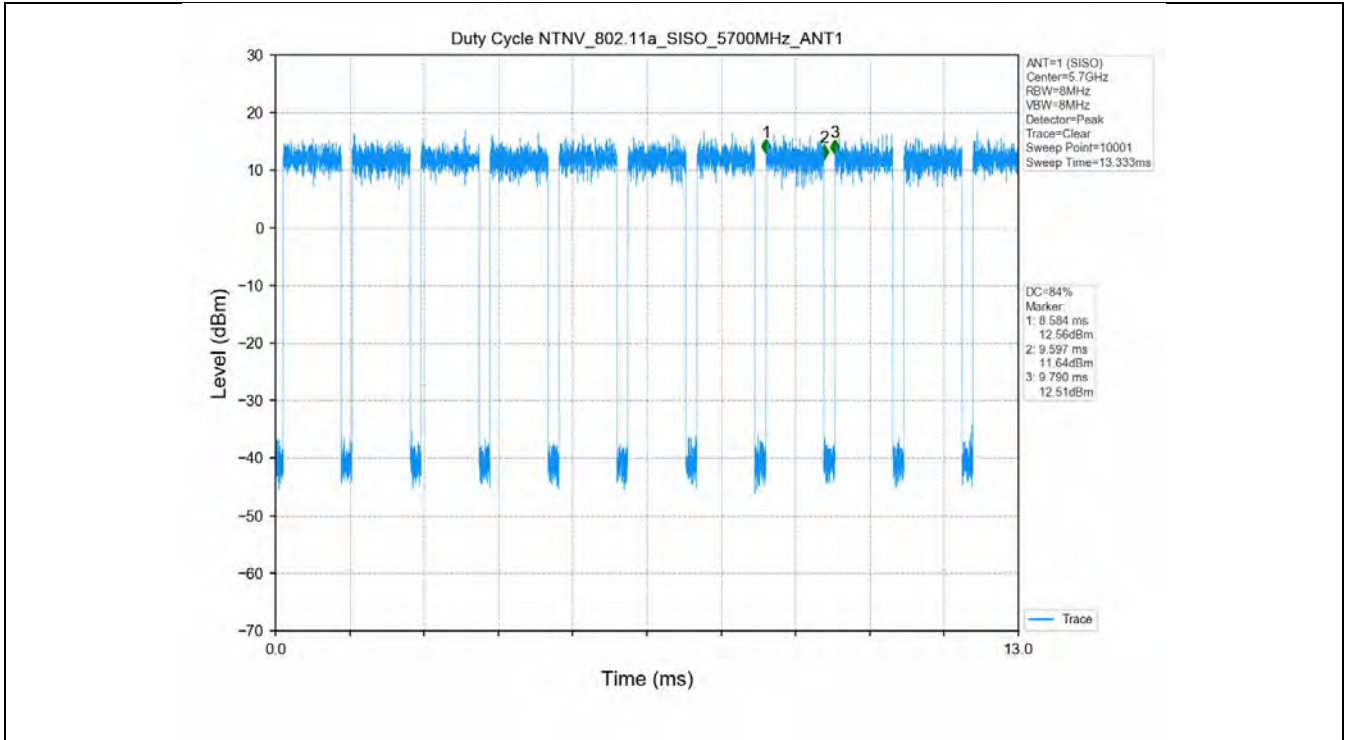

1.2 Test Graph

2. Bandwidth

2.1 Test Result

Test Mode	Frequency (MHz)	TX Type	ANT No.	Emission Bandwidth		Verdict
				Test Result (MHz)	Limits (MHz)	
802.11a	5180	SISO	1	21.955	Only for Report Use	PASS
	5200	SISO	1	21.126	Only for Report Use	PASS
	5240	SISO	1	21.301	Only for Report Use	PASS
	5260	SISO	1	21.504	Only for Report Use	PASS
	5300	SISO	1	21.592	Only for Report Use	PASS
	5320	SISO	1	21.013	Only for Report Use	PASS
	5500	SISO	1	21.800	Only for Report Use	PASS
	5580	SISO	1	22.315	Only for Report Use	PASS
	5600	SISO	1	22.392	Only for Report Use	PASS
802.11n(HT20)	5700	SISO	1	31.222	Only for Report Use	PASS
	5180	SISO	1	22.306	Only for Report Use	PASS
	5200	SISO	1	22.540	Only for Report Use	PASS
	5240	SISO	1	21.631	Only for Report Use	PASS
	5260	SISO	1	22.217	Only for Report Use	PASS
	5300	SISO	1	21.638	Only for Report Use	PASS
	5320	SISO	1	22.067	Only for Report Use	PASS
	5500	SISO	1	22.267	Only for Report Use	PASS
	5580	SISO	1	22.122	Only for Report Use	PASS
802.11n(HT40)	5600	SISO	1	21.728	Only for Report Use	PASS
	5700	SISO	1	32.326	Only for Report Use	PASS
	5190	SISO	1	42.504	Only for Report Use	PASS
	5230	SISO	1	43.841	Only for Report Use	PASS
	5270	SISO	1	43.129	Only for Report Use	PASS
802.11n(HT40)	5310	SISO	1	43.239	Only for Report Use	PASS
	5510	SISO	1	42.212	Only for Report Use	PASS