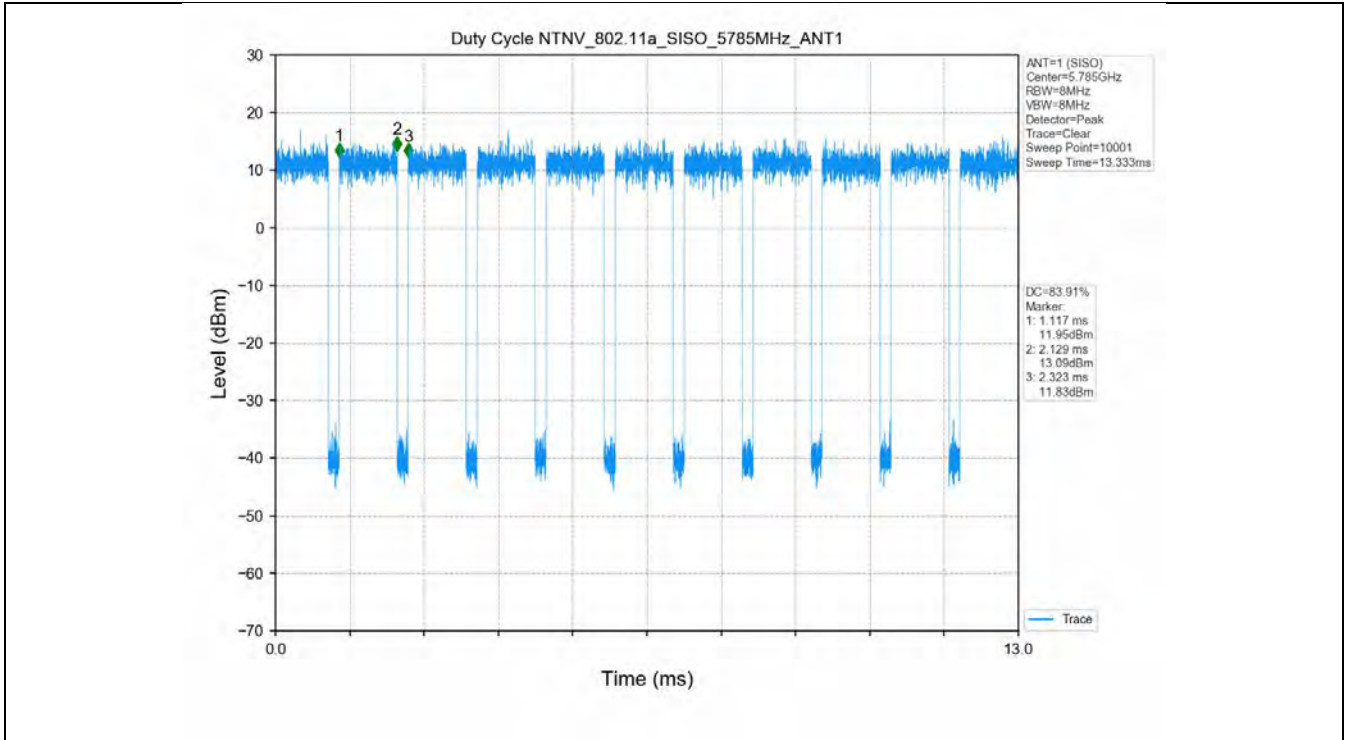

1.2 Test Graph

2. Bandwidth

2.1 Test Result

Test Mode	Frequency (MHz)	TX Type	ANT No.	Emission Bandwidth		Verdict
				Test Result (MHz)	Limits (MHz)	
802.11a	5180	SISO	1	21.955	Only for Report Use	PASS
	5200	SISO	1	21.126	Only for Report Use	PASS
	5240	SISO	1	21.301	Only for Report Use	PASS
	5260	SISO	1	21.504	Only for Report Use	PASS
	5300	SISO	1	21.592	Only for Report Use	PASS
	5320	SISO	1	21.013	Only for Report Use	PASS
	5500	SISO	1	21.800	Only for Report Use	PASS
	5580	SISO	1	22.315	Only for Report Use	PASS
	5600	SISO	1	22.392	Only for Report Use	PASS
802.11n(HT20)	5700	SISO	1	31.222	Only for Report Use	PASS
	5180	SISO	1	22.306	Only for Report Use	PASS
	5200	SISO	1	22.540	Only for Report Use	PASS
	5240	SISO	1	21.631	Only for Report Use	PASS
	5260	SISO	1	22.217	Only for Report Use	PASS
	5300	SISO	1	21.638	Only for Report Use	PASS
	5320	SISO	1	22.067	Only for Report Use	PASS
	5500	SISO	1	22.267	Only for Report Use	PASS
	5580	SISO	1	22.122	Only for Report Use	PASS
802.11n(HT40)	5600	SISO	1	21.728	Only for Report Use	PASS
	5700	SISO	1	32.326	Only for Report Use	PASS
	5190	SISO	1	42.504	Only for Report Use	PASS
	5230	SISO	1	43.841	Only for Report Use	PASS
	5270	SISO	1	43.129	Only for Report Use	PASS
802.11n(HT40)	5310	SISO	1	43.239	Only for Report Use	PASS
	5510	SISO	1	42.212	Only for Report Use	PASS