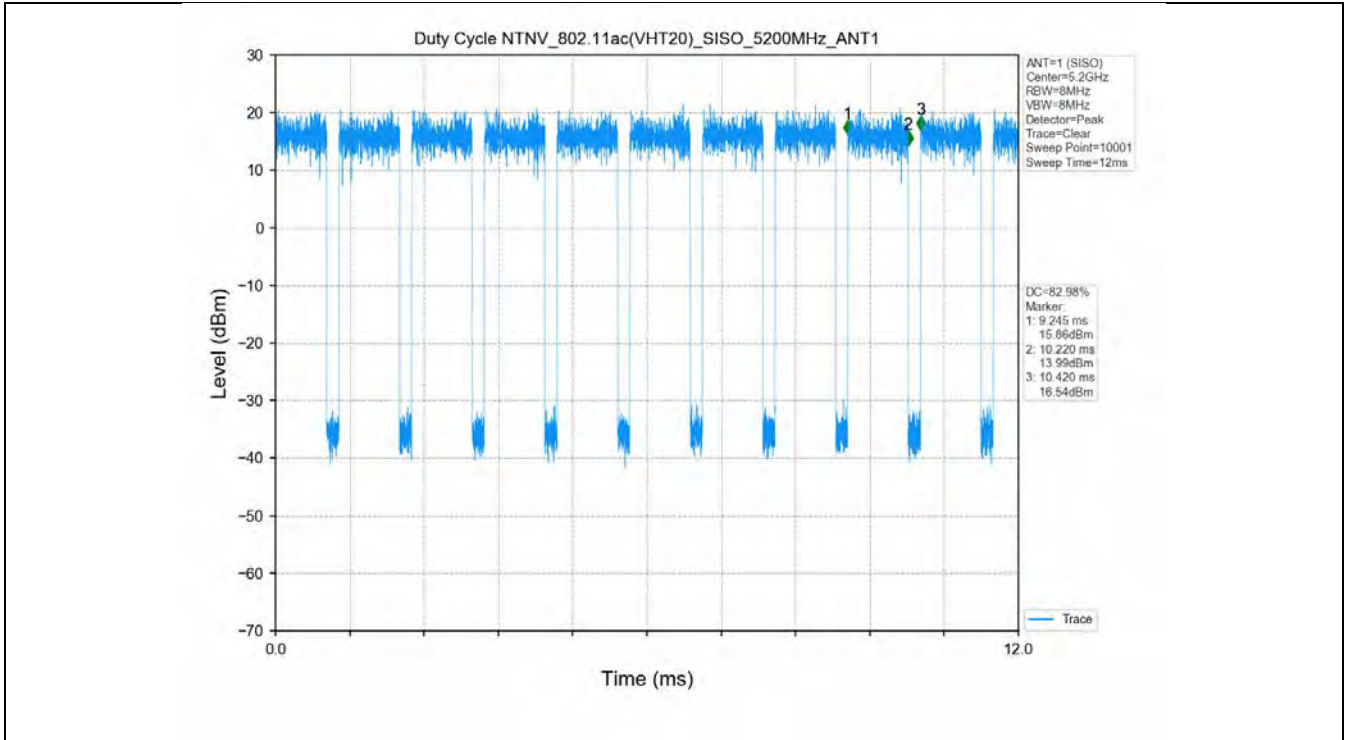

1.2 Test Graph

2. Bandwidth

2.1 Test Result

Test Mode	Frequency (MHz)	TX Type	ANT No.	Emission Bandwidth		Verdict
				Test Result (MHz)	Limits (MHz)	
802.11a	5180	SISO	1	21.955	Only for Report Use	PASS
	5200	SISO	1	21.126	Only for Report Use	PASS
	5240	SISO	1	21.301	Only for Report Use	PASS
	5260	SISO	1	21.504	Only for Report Use	PASS
	5300	SISO	1	21.592	Only for Report Use	PASS
	5320	SISO	1	21.013	Only for Report Use	PASS
	5500	SISO	1	21.800	Only for Report Use	PASS
	5580	SISO	1	22.315	Only for Report Use	PASS
	5600	SISO	1	22.392	Only for Report Use	PASS
802.11n(HT20)	5700	SISO	1	31.222	Only for Report Use	PASS
	5180	SISO	1	22.306	Only for Report Use	PASS
	5200	SISO	1	22.540	Only for Report Use	PASS
	5240	SISO	1	21.631	Only for Report Use	PASS
	5260	SISO	1	22.217	Only for Report Use	PASS
	5300	SISO	1	21.638	Only for Report Use	PASS
	5320	SISO	1	22.067	Only for Report Use	PASS
	5500	SISO	1	22.267	Only for Report Use	PASS
	5580	SISO	1	22.122	Only for Report Use	PASS
802.11n(HT40)	5600	SISO	1	21.728	Only for Report Use	PASS
	5700	SISO	1	32.326	Only for Report Use	PASS
	5190	SISO	1	42.504	Only for Report Use	PASS
	5230	SISO	1	43.841	Only for Report Use	PASS
	5270	SISO	1	43.129	Only for Report Use	PASS
802.11n(HT40)	5310	SISO	1	43.239	Only for Report Use	PASS
	5510	SISO	1	42.212	Only for Report Use	PASS