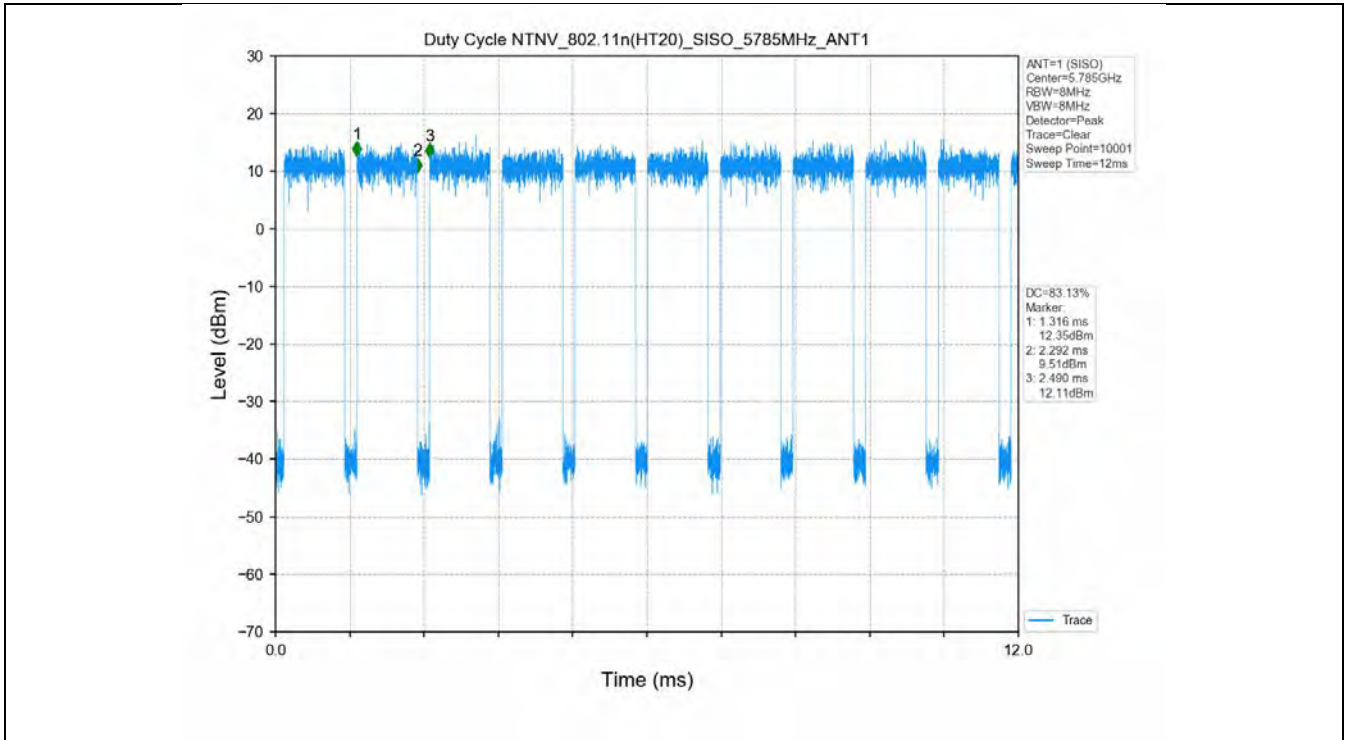

1.2 Test Graph

2. Bandwidth

2.1 Test Result

Test Mode	Frequency (MHz)	TX Type	ANT No.	Emission Bandwidth		Verdict
				Test Result (MHz)	Limits (MHz)	
802.11a	5180	SISO	1	21.955	Only for Report Use	PASS
	5200	SISO	1	21.126	Only for Report Use	PASS
	5240	SISO	1	21.301	Only for Report Use	PASS
	5260	SISO	1	21.504	Only for Report Use	PASS
	5300	SISO	1	21.592	Only for Report Use	PASS
	5320	SISO	1	21.013	Only for Report Use	PASS
	5500	SISO	1	21.800	Only for Report Use	PASS
	5580	SISO	1	22.315	Only for Report Use	PASS
	5600	SISO	1	22.392	Only for Report Use	PASS
802.11n(HT20)	5700	SISO	1	31.222	Only for Report Use	PASS
	5180	SISO	1	22.306	Only for Report Use	PASS
	5200	SISO	1	22.540	Only for Report Use	PASS
	5240	SISO	1	21.631	Only for Report Use	PASS
	5260	SISO	1	22.217	Only for Report Use	PASS
	5300	SISO	1	21.638	Only for Report Use	PASS
	5320	SISO	1	22.067	Only for Report Use	PASS
	5500	SISO	1	22.267	Only for Report Use	PASS
	5580	SISO	1	22.122	Only for Report Use	PASS
802.11n(HT40)	5600	SISO	1	21.728	Only for Report Use	PASS
	5700	SISO	1	32.326	Only for Report Use	PASS
	5190	SISO	1	42.504	Only for Report Use	PASS
	5230	SISO	1	43.841	Only for Report Use	PASS
	5270	SISO	1	43.129	Only for Report Use	PASS
802.11n(HT40)	5310	SISO	1	43.239	Only for Report Use	PASS
	5510	SISO	1	42.212	Only for Report Use	PASS