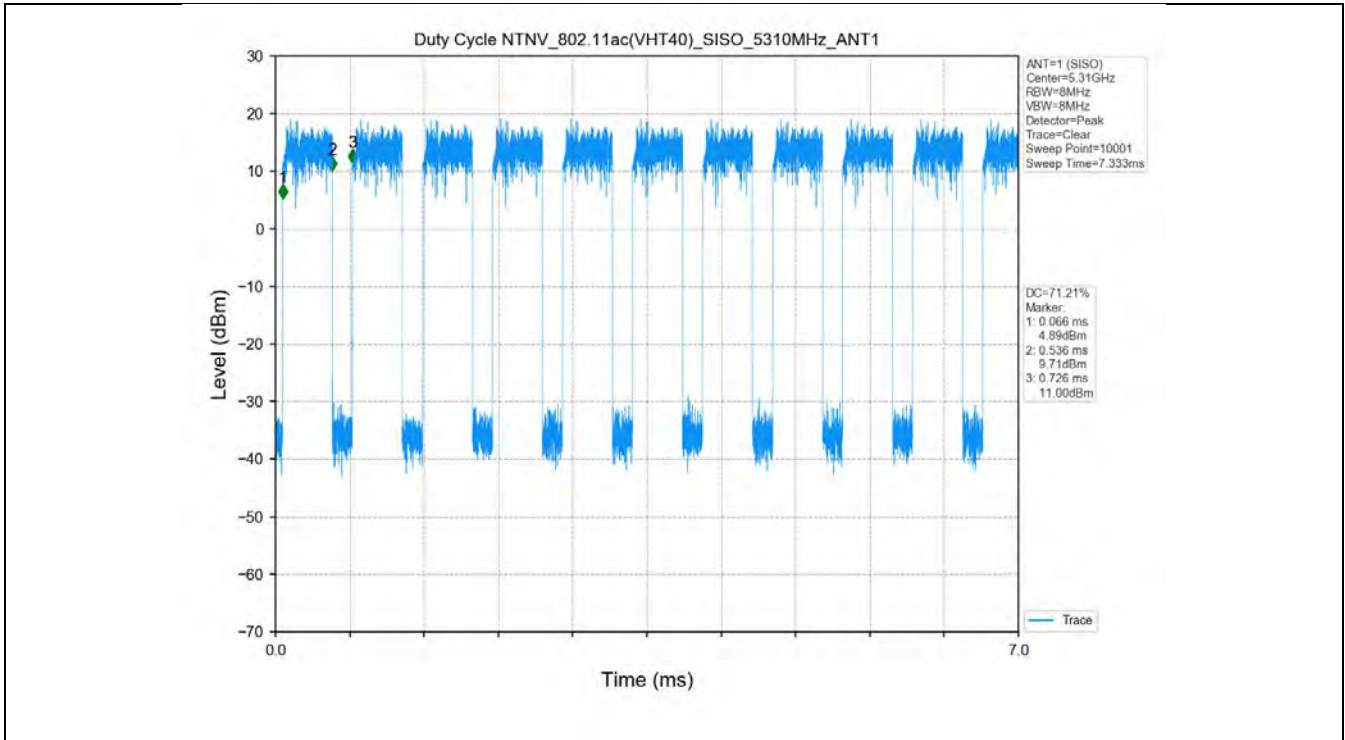

1.2 Test Graph

2. Bandwidth

2.1 Test Result

Test Mode	Frequency (MHz)	TX Type	ANT No.	Emission Bandwidth		Verdict
				Test Result (MHz)	Limits (MHz)	
802.11a	5180	SISO	1	21.955	Only for Report Use	PASS
	5200	SISO	1	21.126	Only for Report Use	PASS
	5240	SISO	1	21.301	Only for Report Use	PASS
	5260	SISO	1	21.504	Only for Report Use	PASS
	5300	SISO	1	21.592	Only for Report Use	PASS
	5320	SISO	1	21.013	Only for Report Use	PASS
	5500	SISO	1	21.800	Only for Report Use	PASS
	5580	SISO	1	22.315	Only for Report Use	PASS
	5600	SISO	1	22.392	Only for Report Use	PASS
802.11n(HT20)	5700	SISO	1	31.222	Only for Report Use	PASS
	5180	SISO	1	22.306	Only for Report Use	PASS
	5200	SISO	1	22.540	Only for Report Use	PASS
	5240	SISO	1	21.631	Only for Report Use	PASS
	5260	SISO	1	22.217	Only for Report Use	PASS
	5300	SISO	1	21.638	Only for Report Use	PASS
	5320	SISO	1	22.067	Only for Report Use	PASS
	5500	SISO	1	22.267	Only for Report Use	PASS
	5580	SISO	1	22.122	Only for Report Use	PASS
802.11n(HT40)	5600	SISO	1	21.728	Only for Report Use	PASS
	5700	SISO	1	32.326	Only for Report Use	PASS
	5190	SISO	1	42.504	Only for Report Use	PASS
	5230	SISO	1	43.841	Only for Report Use	PASS
	5270	SISO	1	43.129	Only for Report Use	PASS
802.11n(HT40)	5310	SISO	1	43.239	Only for Report Use	PASS
	5510	SISO	1	42.212	Only for Report Use	PASS