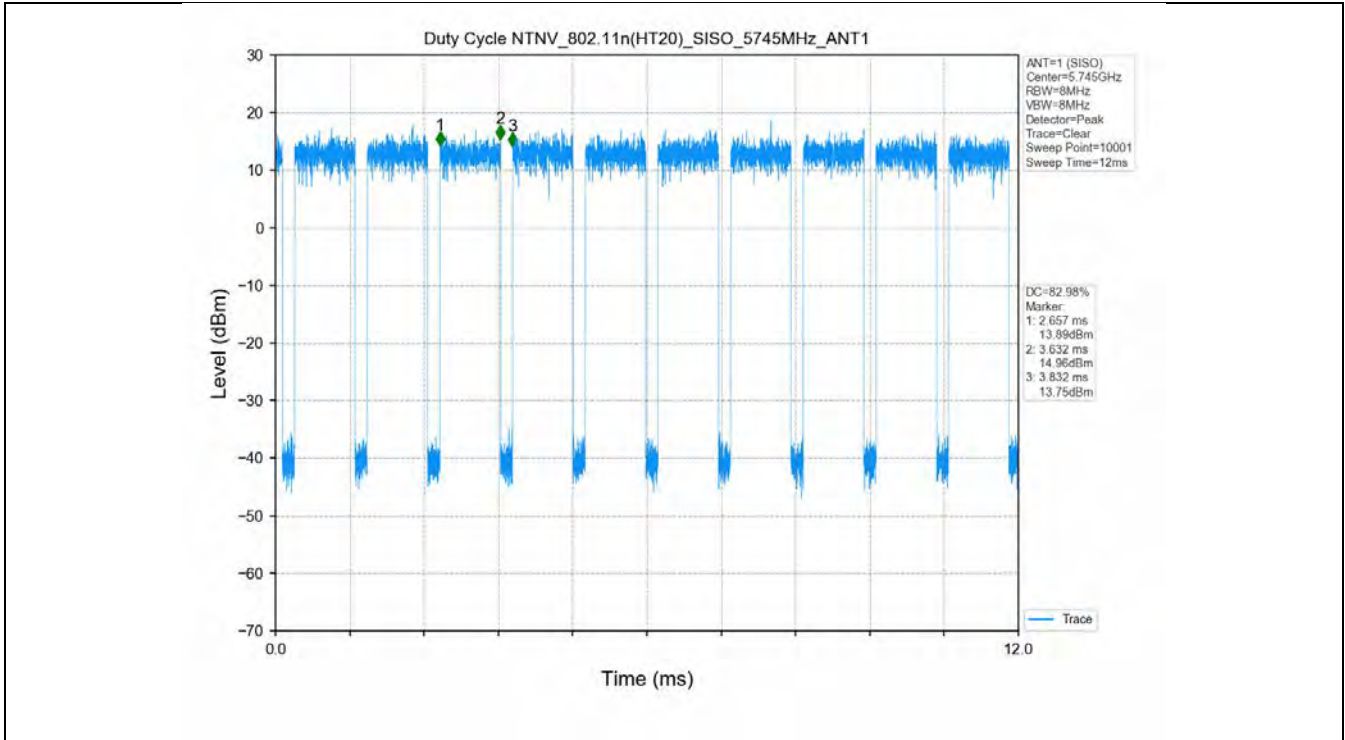

1.2 Test Graph

2. Bandwidth

2.1 Test Result

Test Mode	Frequency (MHz)	TX Type	ANT No.	Emission Bandwidth		Verdict
				Test Result (MHz)	Limits (MHz)	
802.11a	5180	SISO	1	21.955	Only for Report Use	PASS
	5200	SISO	1	21.126	Only for Report Use	PASS
	5240	SISO	1	21.301	Only for Report Use	PASS
	5260	SISO	1	21.504	Only for Report Use	PASS
	5300	SISO	1	21.592	Only for Report Use	PASS
	5320	SISO	1	21.013	Only for Report Use	PASS
	5500	SISO	1	21.800	Only for Report Use	PASS
	5580	SISO	1	22.315	Only for Report Use	PASS
	5600	SISO	1	22.392	Only for Report Use	PASS
802.11n(HT20)	5700	SISO	1	31.222	Only for Report Use	PASS
	5180	SISO	1	22.306	Only for Report Use	PASS
	5200	SISO	1	22.540	Only for Report Use	PASS
	5240	SISO	1	21.631	Only for Report Use	PASS
	5260	SISO	1	22.217	Only for Report Use	PASS
	5300	SISO	1	21.638	Only for Report Use	PASS
	5320	SISO	1	22.067	Only for Report Use	PASS
	5500	SISO	1	22.267	Only for Report Use	PASS
	5580	SISO	1	22.122	Only for Report Use	PASS
802.11n(HT40)	5600	SISO	1	21.728	Only for Report Use	PASS
	5700	SISO	1	32.326	Only for Report Use	PASS
	5190	SISO	1	42.504	Only for Report Use	PASS
	5230	SISO	1	43.841	Only for Report Use	PASS
	5270	SISO	1	43.129	Only for Report Use	PASS
802.11n(HT40)	5310	SISO	1	43.239	Only for Report Use	PASS
	5510	SISO	1	42.212	Only for Report Use	PASS