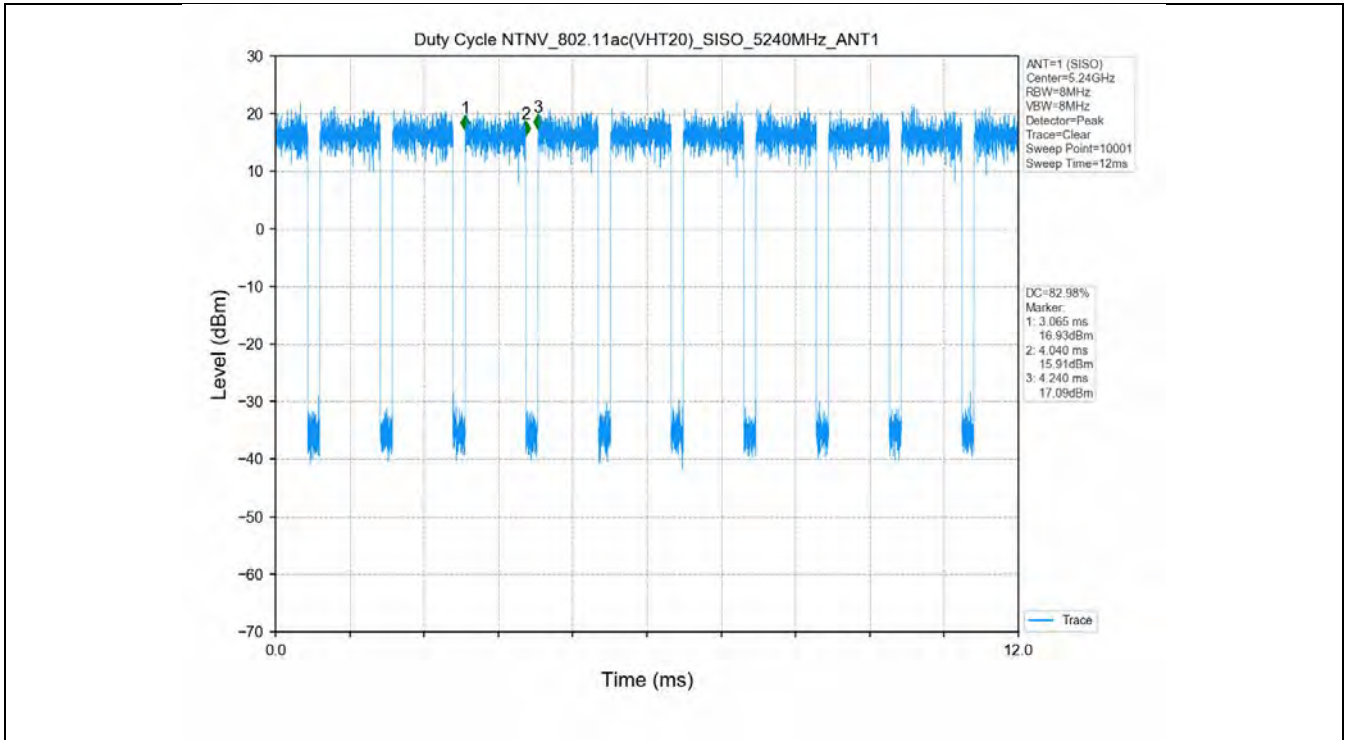

1.2 Test Graph

2. Bandwidth

2.1 Test Result

Test Mode	Frequency (MHz)	TX Type	ANT No.	Emission Bandwidth		Verdict
				Test Result (MHz)	Limits (MHz)	
802.11a	5180	SISO	1	21.955	Only for Report Use	PASS
	5200	SISO	1	21.126	Only for Report Use	PASS
	5240	SISO	1	21.301	Only for Report Use	PASS
	5260	SISO	1	21.504	Only for Report Use	PASS
	5300	SISO	1	21.592	Only for Report Use	PASS
	5320	SISO	1	21.013	Only for Report Use	PASS
	5500	SISO	1	21.800	Only for Report Use	PASS
	5580	SISO	1	22.315	Only for Report Use	PASS
	5600	SISO	1	22.392	Only for Report Use	PASS
802.11n(HT20)	5700	SISO	1	31.222	Only for Report Use	PASS
	5180	SISO	1	22.306	Only for Report Use	PASS
	5200	SISO	1	22.540	Only for Report Use	PASS
	5240	SISO	1	21.631	Only for Report Use	PASS
	5260	SISO	1	22.217	Only for Report Use	PASS
	5300	SISO	1	21.638	Only for Report Use	PASS
	5320	SISO	1	22.067	Only for Report Use	PASS
	5500	SISO	1	22.267	Only for Report Use	PASS
	5580	SISO	1	22.122	Only for Report Use	PASS
802.11n(HT40)	5600	SISO	1	21.728	Only for Report Use	PASS
	5700	SISO	1	32.326	Only for Report Use	PASS
	5190	SISO	1	42.504	Only for Report Use	PASS
	5230	SISO	1	43.841	Only for Report Use	PASS
	5270	SISO	1	43.129	Only for Report Use	PASS
802.11n(HT40)	5310	SISO	1	43.239	Only for Report Use	PASS
	5510	SISO	1	42.212	Only for Report Use	PASS