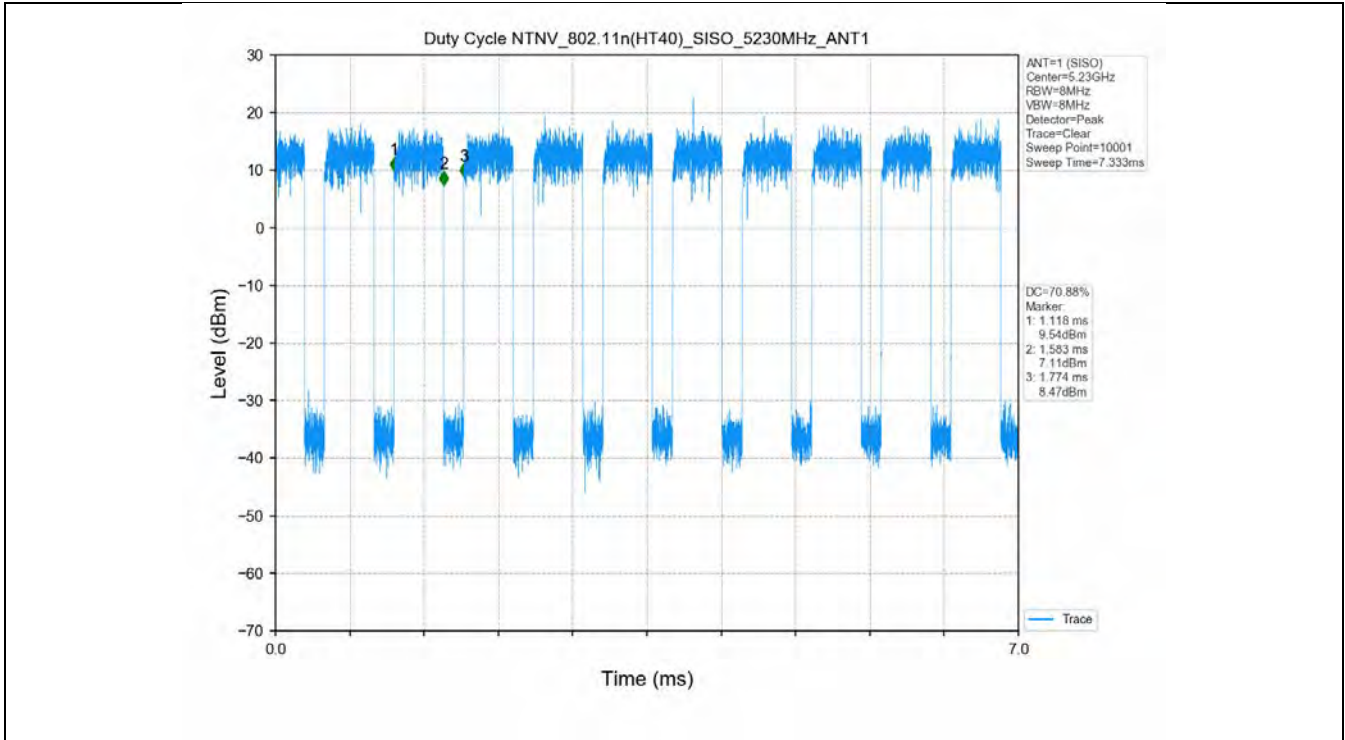

1.2 Test Graph

2. Bandwidth

2.1 Test Result

Test Mode	Frequency (MHz)	TX Type	ANT No.	Emission Bandwidth		Verdict
				Test Result (MHz)	Limits (MHz)	
802.11a	5180	SISO	1	21.955	Only for Report Use	PASS
	5200	SISO	1	21.126	Only for Report Use	PASS
	5240	SISO	1	21.301	Only for Report Use	PASS
	5260	SISO	1	21.504	Only for Report Use	PASS
	5300	SISO	1	21.592	Only for Report Use	PASS
	5320	SISO	1	21.013	Only for Report Use	PASS
	5500	SISO	1	21.800	Only for Report Use	PASS
	5580	SISO	1	22.315	Only for Report Use	PASS
	5600	SISO	1	22.392	Only for Report Use	PASS
802.11n(HT20)	5700	SISO	1	31.222	Only for Report Use	PASS
	5180	SISO	1	22.306	Only for Report Use	PASS
	5200	SISO	1	22.540	Only for Report Use	PASS
	5240	SISO	1	21.631	Only for Report Use	PASS
	5260	SISO	1	22.217	Only for Report Use	PASS
	5300	SISO	1	21.638	Only for Report Use	PASS
	5320	SISO	1	22.067	Only for Report Use	PASS
	5500	SISO	1	22.267	Only for Report Use	PASS
	5580	SISO	1	22.122	Only for Report Use	PASS
802.11n(HT40)	5600	SISO	1	21.728	Only for Report Use	PASS
	5700	SISO	1	32.326	Only for Report Use	PASS
	5190	SISO	1	42.504	Only for Report Use	PASS
	5230	SISO	1	43.841	Only for Report Use	PASS
	5270	SISO	1	43.129	Only for Report Use	PASS
802.11n(HT40)	5310	SISO	1	43.239	Only for Report Use	PASS
	5510	SISO	1	42.212	Only for Report Use	PASS