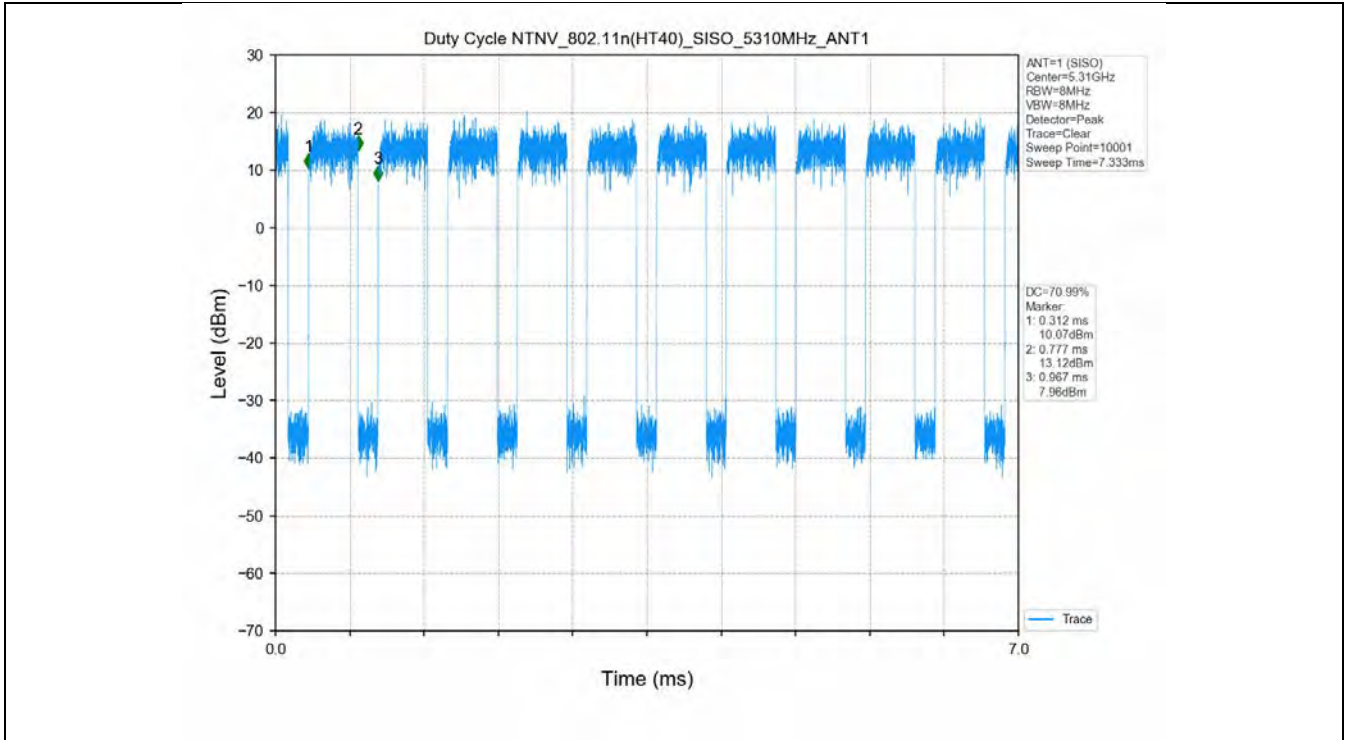

1.2 Test Graph

2. Bandwidth

2.1 Test Result

Test Mode	Frequency (MHz)	TX Type	ANT No.	Emission Bandwidth		Verdict
				Test Result (MHz)	Limits (MHz)	
802.11a	5180	SISO	1	21.955	Only for Report Use	PASS
	5200	SISO	1	21.126	Only for Report Use	PASS
	5240	SISO	1	21.301	Only for Report Use	PASS
	5260	SISO	1	21.504	Only for Report Use	PASS
	5300	SISO	1	21.592	Only for Report Use	PASS
	5320	SISO	1	21.013	Only for Report Use	PASS
	5500	SISO	1	21.800	Only for Report Use	PASS
	5580	SISO	1	22.315	Only for Report Use	PASS
	5600	SISO	1	22.392	Only for Report Use	PASS
802.11n(HT20)	5700	SISO	1	31.222	Only for Report Use	PASS
	5180	SISO	1	22.306	Only for Report Use	PASS
	5200	SISO	1	22.540	Only for Report Use	PASS
	5240	SISO	1	21.631	Only for Report Use	PASS
	5260	SISO	1	22.217	Only for Report Use	PASS
	5300	SISO	1	21.638	Only for Report Use	PASS
	5320	SISO	1	22.067	Only for Report Use	PASS
	5500	SISO	1	22.267	Only for Report Use	PASS
	5580	SISO	1	22.122	Only for Report Use	PASS
802.11n(HT40)	5600	SISO	1	21.728	Only for Report Use	PASS
	5700	SISO	1	32.326	Only for Report Use	PASS
	5190	SISO	1	42.504	Only for Report Use	PASS
	5230	SISO	1	43.841	Only for Report Use	PASS
	5270	SISO	1	43.129	Only for Report Use	PASS
802.11n(HT40)	5310	SISO	1	43.239	Only for Report Use	PASS
	5510	SISO	1	42.212	Only for Report Use	PASS