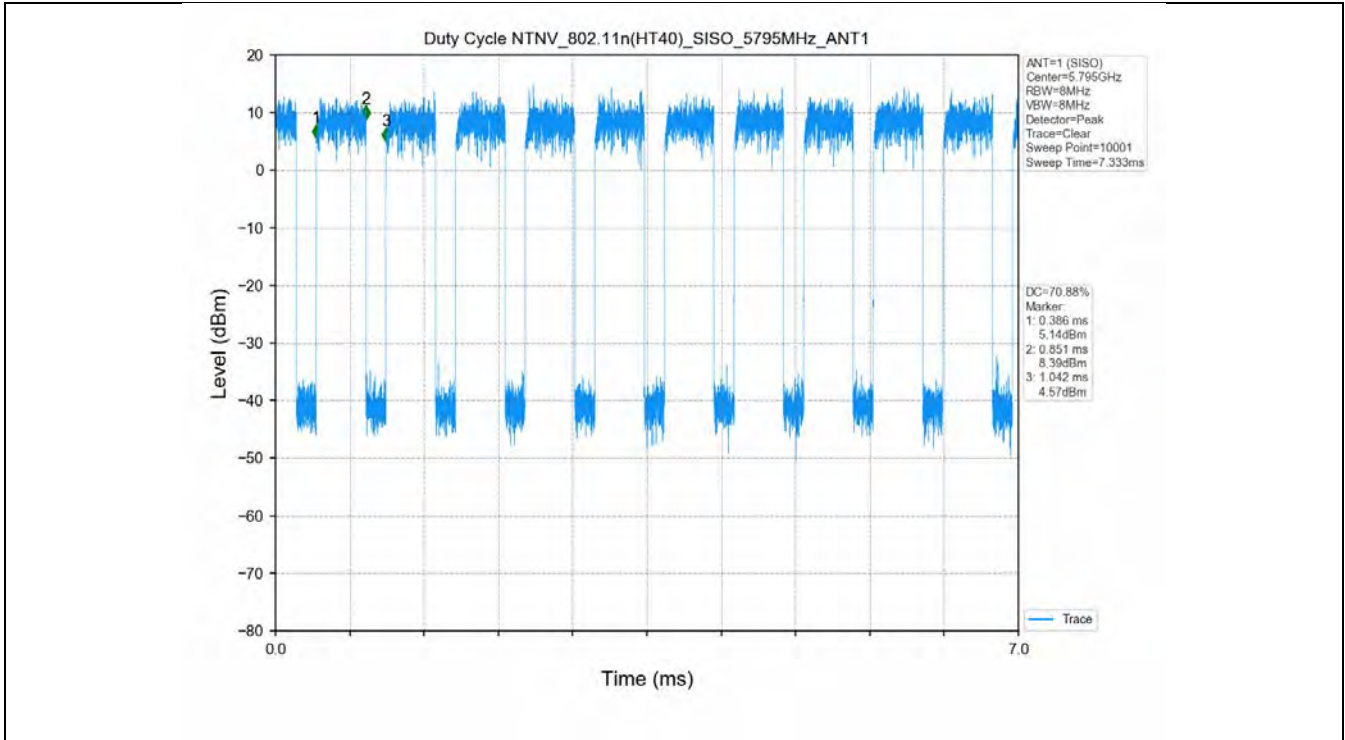

1.2 Test Graph

2. Bandwidth

2.1 Test Result

Test Mode	Frequency (MHz)	TX Type	ANT No.	Emission Bandwidth		Verdict
				Test Result (MHz)	Limits (MHz)	
802.11a	5180	SISO	1	21.955	Only for Report Use	PASS
	5200	SISO	1	21.126	Only for Report Use	PASS
	5240	SISO	1	21.301	Only for Report Use	PASS
	5260	SISO	1	21.504	Only for Report Use	PASS
	5300	SISO	1	21.592	Only for Report Use	PASS
	5320	SISO	1	21.013	Only for Report Use	PASS
	5500	SISO	1	21.800	Only for Report Use	PASS
	5580	SISO	1	22.315	Only for Report Use	PASS
	5600	SISO	1	22.392	Only for Report Use	PASS
802.11n(HT20)	5700	SISO	1	31.222	Only for Report Use	PASS
	5180	SISO	1	22.306	Only for Report Use	PASS
	5200	SISO	1	22.540	Only for Report Use	PASS
	5240	SISO	1	21.631	Only for Report Use	PASS
	5260	SISO	1	22.217	Only for Report Use	PASS
	5300	SISO	1	21.638	Only for Report Use	PASS
	5320	SISO	1	22.067	Only for Report Use	PASS
	5500	SISO	1	22.267	Only for Report Use	PASS
	5580	SISO	1	22.122	Only for Report Use	PASS
802.11n(HT40)	5600	SISO	1	21.728	Only for Report Use	PASS
	5700	SISO	1	32.326	Only for Report Use	PASS
	5190	SISO	1	42.504	Only for Report Use	PASS
	5230	SISO	1	43.841	Only for Report Use	PASS
	5270	SISO	1	43.129	Only for Report Use	PASS
802.11n(HT40)	5310	SISO	1	43.239	Only for Report Use	PASS
	5510	SISO	1	42.212	Only for Report Use	PASS