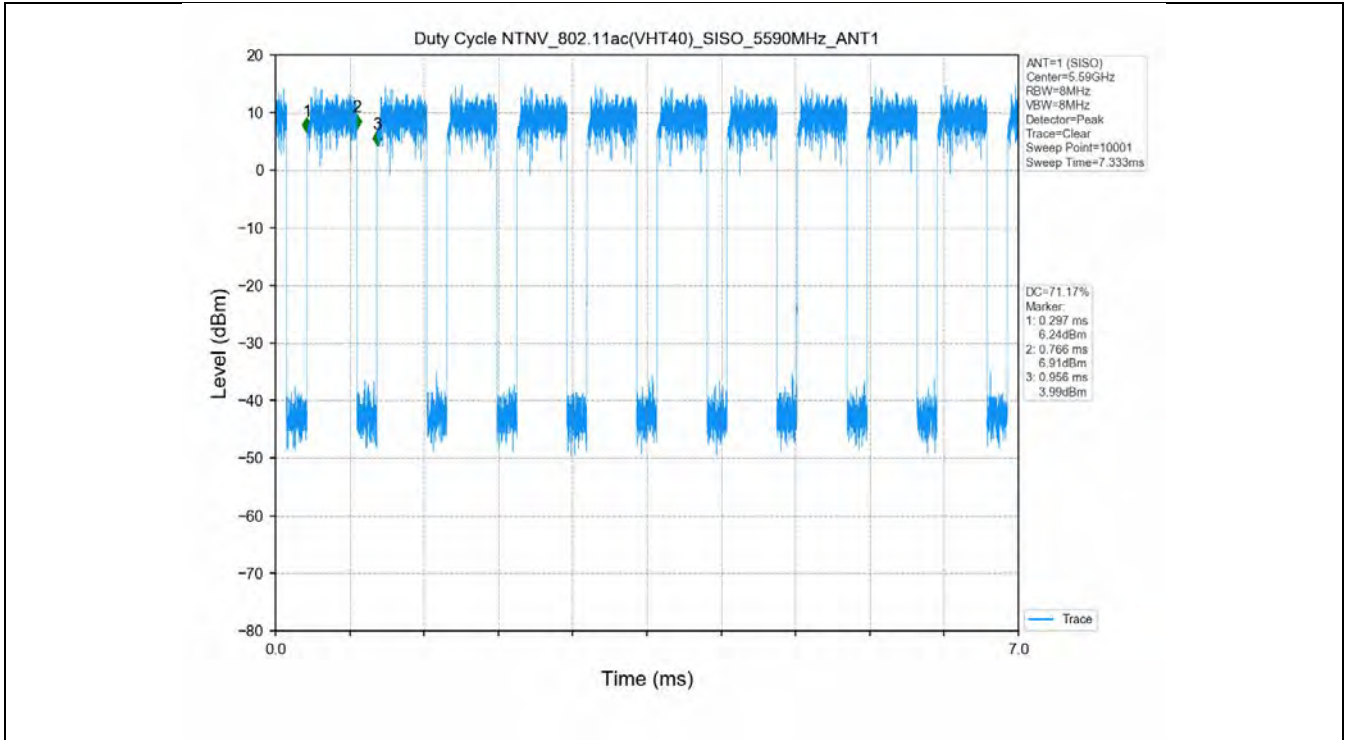

1.2 Test Graph

2. Bandwidth

2.1 Test Result

Test Mode	Frequency (MHz)	TX Type	ANT No.	Emission Bandwidth		Verdict
				Test Result (MHz)	Limits (MHz)	
802.11a	5180	SISO	1	21.955	Only for Report Use	PASS
	5200	SISO	1	21.126	Only for Report Use	PASS
	5240	SISO	1	21.301	Only for Report Use	PASS
	5260	SISO	1	21.504	Only for Report Use	PASS
	5300	SISO	1	21.592	Only for Report Use	PASS
	5320	SISO	1	21.013	Only for Report Use	PASS
	5500	SISO	1	21.800	Only for Report Use	PASS
	5580	SISO	1	22.315	Only for Report Use	PASS
	5600	SISO	1	22.392	Only for Report Use	PASS
802.11n(HT20)	5700	SISO	1	31.222	Only for Report Use	PASS
	5180	SISO	1	22.306	Only for Report Use	PASS
	5200	SISO	1	22.540	Only for Report Use	PASS
	5240	SISO	1	21.631	Only for Report Use	PASS
	5260	SISO	1	22.217	Only for Report Use	PASS
	5300	SISO	1	21.638	Only for Report Use	PASS
	5320	SISO	1	22.067	Only for Report Use	PASS
	5500	SISO	1	22.267	Only for Report Use	PASS
	5580	SISO	1	22.122	Only for Report Use	PASS
802.11n(HT40)	5600	SISO	1	21.728	Only for Report Use	PASS
	5700	SISO	1	32.326	Only for Report Use	PASS
	5190	SISO	1	42.504	Only for Report Use	PASS
	5230	SISO	1	43.841	Only for Report Use	PASS
	5270	SISO	1	43.129	Only for Report Use	PASS
802.11n(HT40)	5310	SISO	1	43.239	Only for Report Use	PASS
	5510	SISO	1	42.212	Only for Report Use	PASS