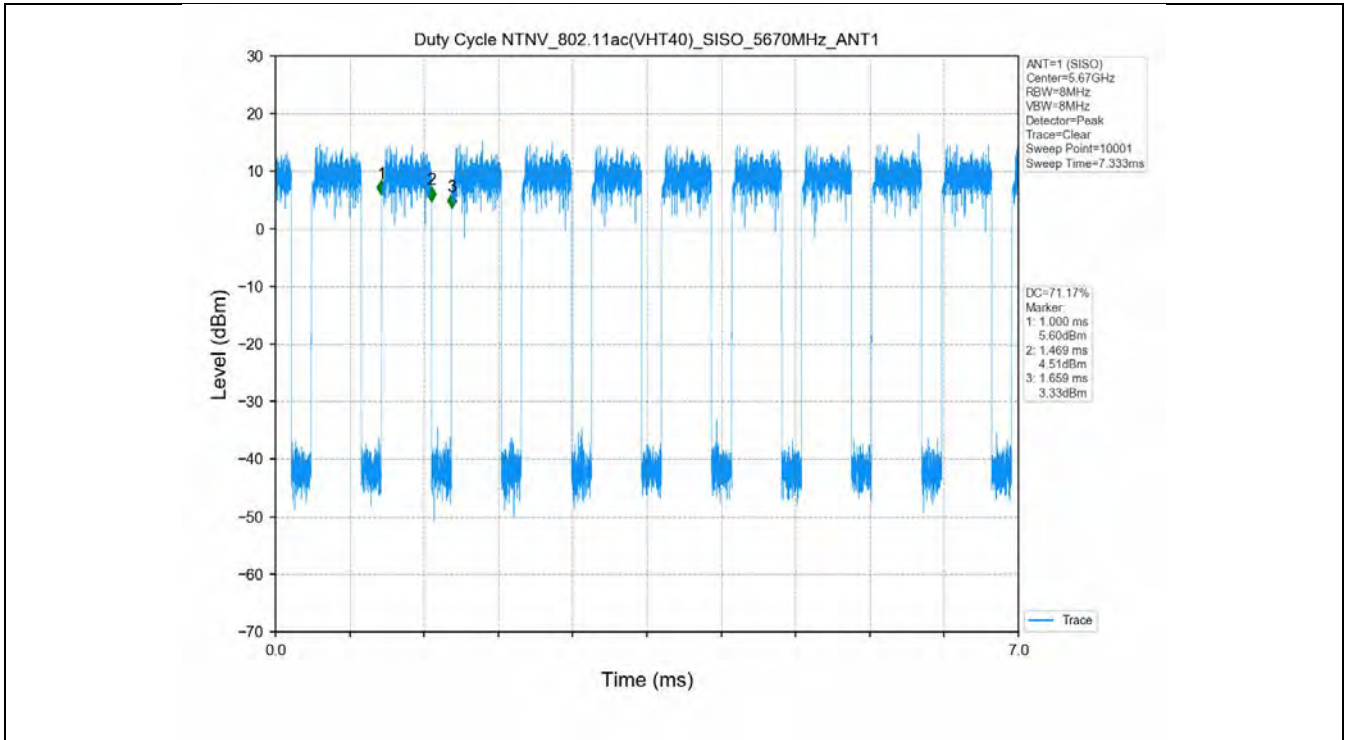

1.2 Test Graph

2. Bandwidth

2.1 Test Result

Test Mode	Frequency (MHz)	TX Type	ANT No.	Emission Bandwidth		Verdict
				Test Result (MHz)	Limits (MHz)	
802.11a	5180	SISO	1	21.955	Only for Report Use	PASS
	5200	SISO	1	21.126	Only for Report Use	PASS
	5240	SISO	1	21.301	Only for Report Use	PASS
	5260	SISO	1	21.504	Only for Report Use	PASS
	5300	SISO	1	21.592	Only for Report Use	PASS
	5320	SISO	1	21.013	Only for Report Use	PASS
	5500	SISO	1	21.800	Only for Report Use	PASS
	5580	SISO	1	22.315	Only for Report Use	PASS
	5600	SISO	1	22.392	Only for Report Use	PASS
802.11n(HT20)	5700	SISO	1	31.222	Only for Report Use	PASS
	5180	SISO	1	22.306	Only for Report Use	PASS
	5200	SISO	1	22.540	Only for Report Use	PASS
	5240	SISO	1	21.631	Only for Report Use	PASS
	5260	SISO	1	22.217	Only for Report Use	PASS
	5300	SISO	1	21.638	Only for Report Use	PASS
	5320	SISO	1	22.067	Only for Report Use	PASS
	5500	SISO	1	22.267	Only for Report Use	PASS
	5580	SISO	1	22.122	Only for Report Use	PASS
802.11n(HT40)	5600	SISO	1	21.728	Only for Report Use	PASS
	5700	SISO	1	32.326	Only for Report Use	PASS
	5190	SISO	1	42.504	Only for Report Use	PASS
	5230	SISO	1	43.841	Only for Report Use	PASS
	5270	SISO	1	43.129	Only for Report Use	PASS
802.11n(HT40)	5310	SISO	1	43.239	Only for Report Use	PASS
	5510	SISO	1	42.212	Only for Report Use	PASS