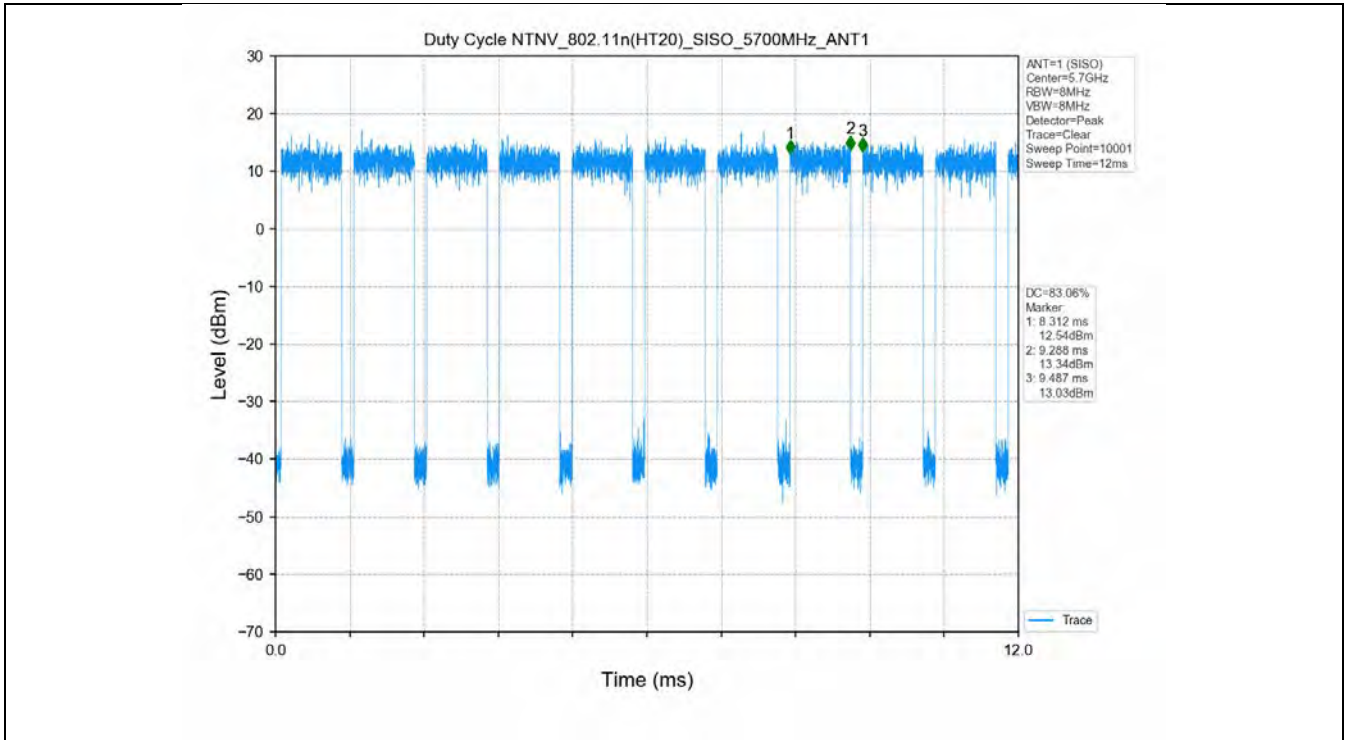

1.2 Test Graph

2. Bandwidth

2.1 Test Result

Test Mode	Frequency (MHz)	TX Type	ANT No.	Emission Bandwidth		Verdict
				Test Result (MHz)	Limits (MHz)	
802.11a	5180	SISO	1	21.955	Only for Report Use	PASS
	5200	SISO	1	21.126	Only for Report Use	PASS
	5240	SISO	1	21.301	Only for Report Use	PASS
	5260	SISO	1	21.504	Only for Report Use	PASS
	5300	SISO	1	21.592	Only for Report Use	PASS
	5320	SISO	1	21.013	Only for Report Use	PASS
	5500	SISO	1	21.800	Only for Report Use	PASS
	5580	SISO	1	22.315	Only for Report Use	PASS
	5600	SISO	1	22.392	Only for Report Use	PASS
802.11n(HT20)	5700	SISO	1	31.222	Only for Report Use	PASS
	5180	SISO	1	22.306	Only for Report Use	PASS
	5200	SISO	1	22.540	Only for Report Use	PASS
	5240	SISO	1	21.631	Only for Report Use	PASS
	5260	SISO	1	22.217	Only for Report Use	PASS
	5300	SISO	1	21.638	Only for Report Use	PASS
	5320	SISO	1	22.067	Only for Report Use	PASS
	5500	SISO	1	22.267	Only for Report Use	PASS
	5580	SISO	1	22.122	Only for Report Use	PASS
802.11n(HT40)	5600	SISO	1	21.728	Only for Report Use	PASS
	5700	SISO	1	32.326	Only for Report Use	PASS
	5190	SISO	1	42.504	Only for Report Use	PASS
	5230	SISO	1	43.841	Only for Report Use	PASS
	5270	SISO	1	43.129	Only for Report Use	PASS
802.11n(HT40)	5310	SISO	1	43.239	Only for Report Use	PASS
	5510	SISO	1	42.212	Only for Report Use	PASS