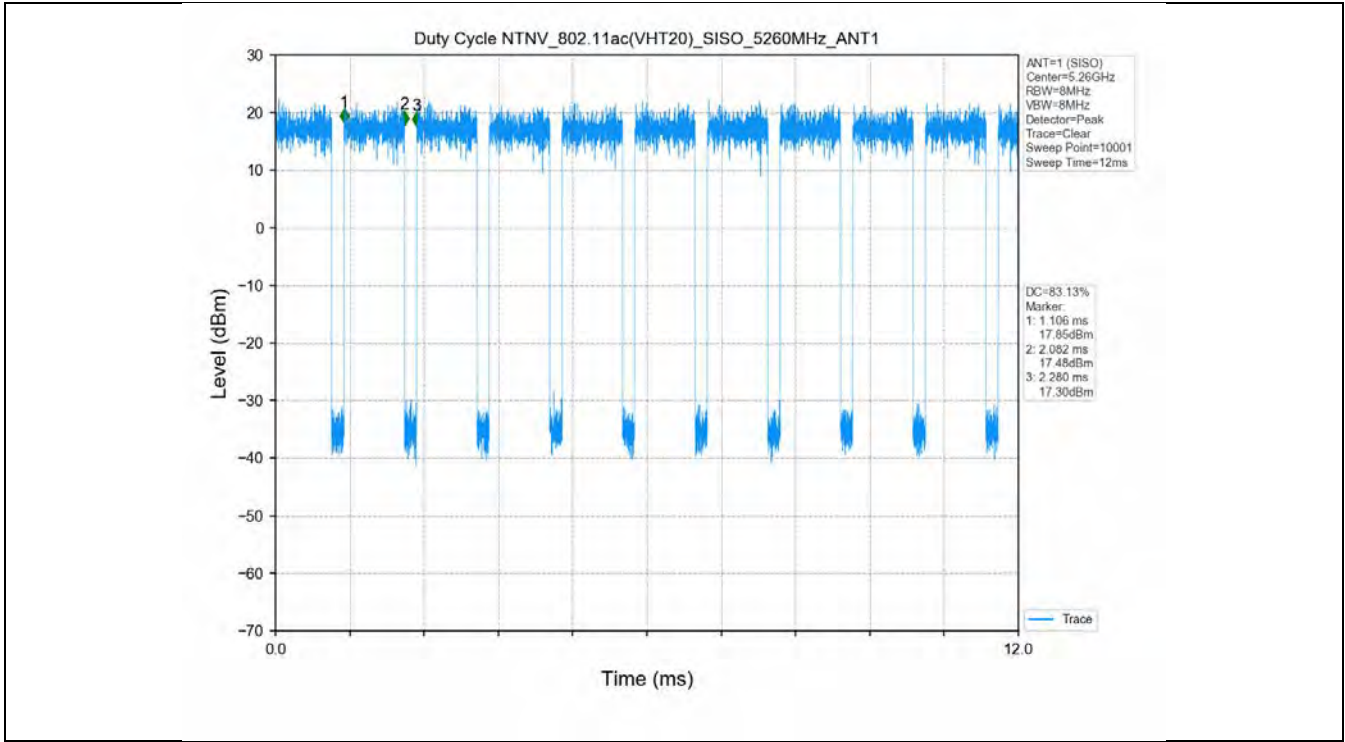

1.2 Test Graph

2. Bandwidth

2.1 Test Result

Test Mode	Frequency (MHz)	TX Type	ANT No.	Emission Bandwidth		Verdict
				Test Result (MHz)	Limits (MHz)	
802.11a	5180	SISO	1	21.955	Only for Report Use	PASS
	5200	SISO	1	21.126	Only for Report Use	PASS
	5240	SISO	1	21.301	Only for Report Use	PASS
	5260	SISO	1	21.504	Only for Report Use	PASS
	5300	SISO	1	21.592	Only for Report Use	PASS
	5320	SISO	1	21.013	Only for Report Use	PASS
	5500	SISO	1	21.800	Only for Report Use	PASS
	5580	SISO	1	22.315	Only for Report Use	PASS
	5600	SISO	1	22.392	Only for Report Use	PASS
802.11n(HT20)	5700	SISO	1	31.222	Only for Report Use	PASS
	5180	SISO	1	22.306	Only for Report Use	PASS
	5200	SISO	1	22.540	Only for Report Use	PASS
	5240	SISO	1	21.631	Only for Report Use	PASS
	5260	SISO	1	22.217	Only for Report Use	PASS
	5300	SISO	1	21.638	Only for Report Use	PASS
	5320	SISO	1	22.067	Only for Report Use	PASS
	5500	SISO	1	22.267	Only for Report Use	PASS
	5580	SISO	1	22.122	Only for Report Use	PASS
802.11n(HT40)	5600	SISO	1	21.728	Only for Report Use	PASS
	5700	SISO	1	32.326	Only for Report Use	PASS
	5190	SISO	1	42.504	Only for Report Use	PASS
	5230	SISO	1	43.841	Only for Report Use	PASS
	5270	SISO	1	43.129	Only for Report Use	PASS
802.11n(HT40)	5310	SISO	1	43.239	Only for Report Use	PASS
	5510	SISO	1	42.212	Only for Report Use	PASS