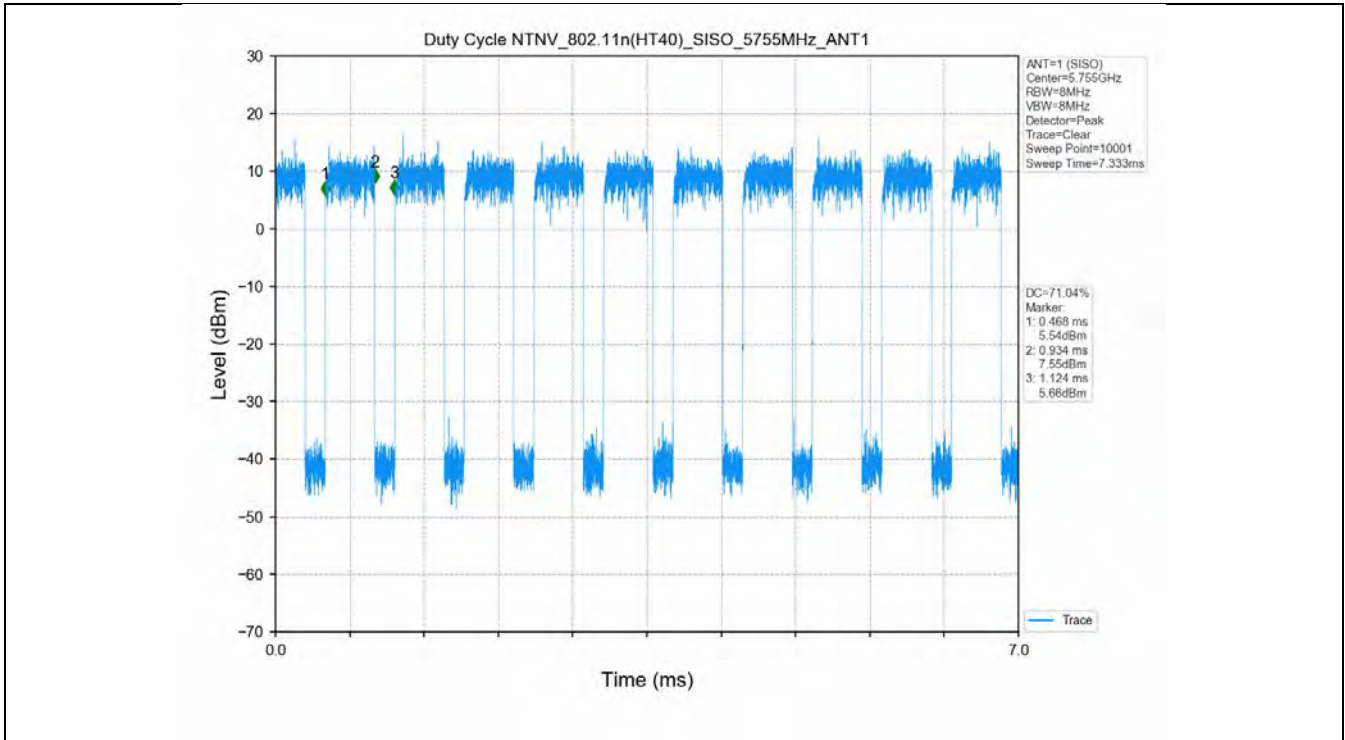

1.2 Test Graph

2. Bandwidth

2.1 Test Result

Test Mode	Frequency (MHz)	TX Type	ANT No.	Emission Bandwidth		Verdict
				Test Result (MHz)	Limits (MHz)	
802.11a	5180	SISO	1	21.955	Only for Report Use	PASS
	5200	SISO	1	21.126	Only for Report Use	PASS
	5240	SISO	1	21.301	Only for Report Use	PASS
	5260	SISO	1	21.504	Only for Report Use	PASS
	5300	SISO	1	21.592	Only for Report Use	PASS
	5320	SISO	1	21.013	Only for Report Use	PASS
	5500	SISO	1	21.800	Only for Report Use	PASS
	5580	SISO	1	22.315	Only for Report Use	PASS
	5600	SISO	1	22.392	Only for Report Use	PASS
802.11n(HT20)	5700	SISO	1	31.222	Only for Report Use	PASS
	5180	SISO	1	22.306	Only for Report Use	PASS
	5200	SISO	1	22.540	Only for Report Use	PASS
	5240	SISO	1	21.631	Only for Report Use	PASS
	5260	SISO	1	22.217	Only for Report Use	PASS
	5300	SISO	1	21.638	Only for Report Use	PASS
	5320	SISO	1	22.067	Only for Report Use	PASS
	5500	SISO	1	22.267	Only for Report Use	PASS
	5580	SISO	1	22.122	Only for Report Use	PASS
802.11n(HT40)	5600	SISO	1	21.728	Only for Report Use	PASS
	5700	SISO	1	32.326	Only for Report Use	PASS
	5190	SISO	1	42.504	Only for Report Use	PASS
	5230	SISO	1	43.841	Only for Report Use	PASS
	5270	SISO	1	43.129	Only for Report Use	PASS
802.11n(HT40)	5310	SISO	1	43.239	Only for Report Use	PASS
	5510	SISO	1	42.212	Only for Report Use	PASS