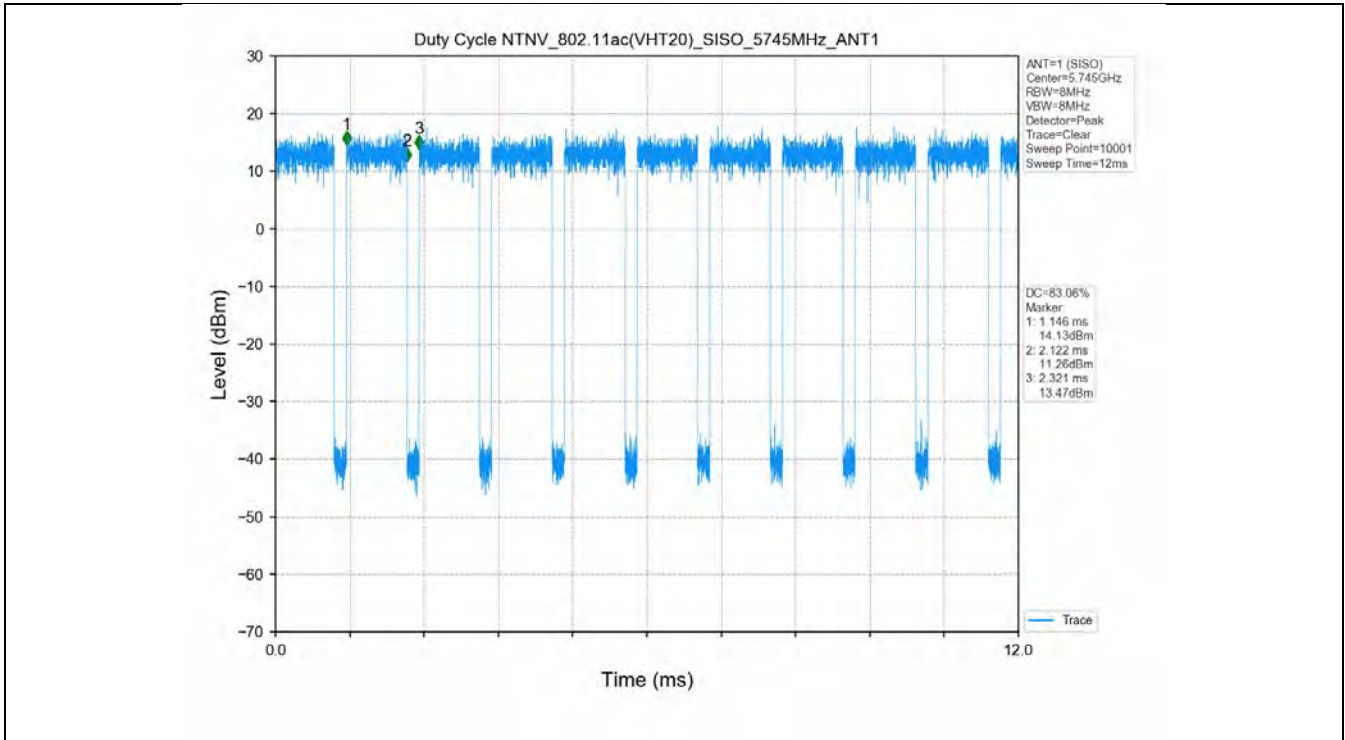

1.2 Test Graph

2. Bandwidth

2.1 Test Result

Test Mode	Frequency (MHz)	TX Type	ANT No.	Emission Bandwidth		Verdict
				Test Result (MHz)	Limits (MHz)	
802.11a	5180	SISO	1	21.955	Only for Report Use	PASS
	5200	SISO	1	21.126	Only for Report Use	PASS
	5240	SISO	1	21.301	Only for Report Use	PASS
	5260	SISO	1	21.504	Only for Report Use	PASS
	5300	SISO	1	21.592	Only for Report Use	PASS
	5320	SISO	1	21.013	Only for Report Use	PASS
	5500	SISO	1	21.800	Only for Report Use	PASS
	5580	SISO	1	22.315	Only for Report Use	PASS
	5600	SISO	1	22.392	Only for Report Use	PASS
802.11n(HT20)	5700	SISO	1	31.222	Only for Report Use	PASS
	5180	SISO	1	22.306	Only for Report Use	PASS
	5200	SISO	1	22.540	Only for Report Use	PASS
	5240	SISO	1	21.631	Only for Report Use	PASS
	5260	SISO	1	22.217	Only for Report Use	PASS
	5300	SISO	1	21.638	Only for Report Use	PASS
	5320	SISO	1	22.067	Only for Report Use	PASS
	5500	SISO	1	22.267	Only for Report Use	PASS
	5580	SISO	1	22.122	Only for Report Use	PASS
802.11n(HT40)	5600	SISO	1	21.728	Only for Report Use	PASS
	5700	SISO	1	32.326	Only for Report Use	PASS
	5190	SISO	1	42.504	Only for Report Use	PASS
	5230	SISO	1	43.841	Only for Report Use	PASS
	5270	SISO	1	43.129	Only for Report Use	PASS
802.11n(HT40)	5310	SISO	1	43.239	Only for Report Use	PASS
	5510	SISO	1	42.212	Only for Report Use	PASS