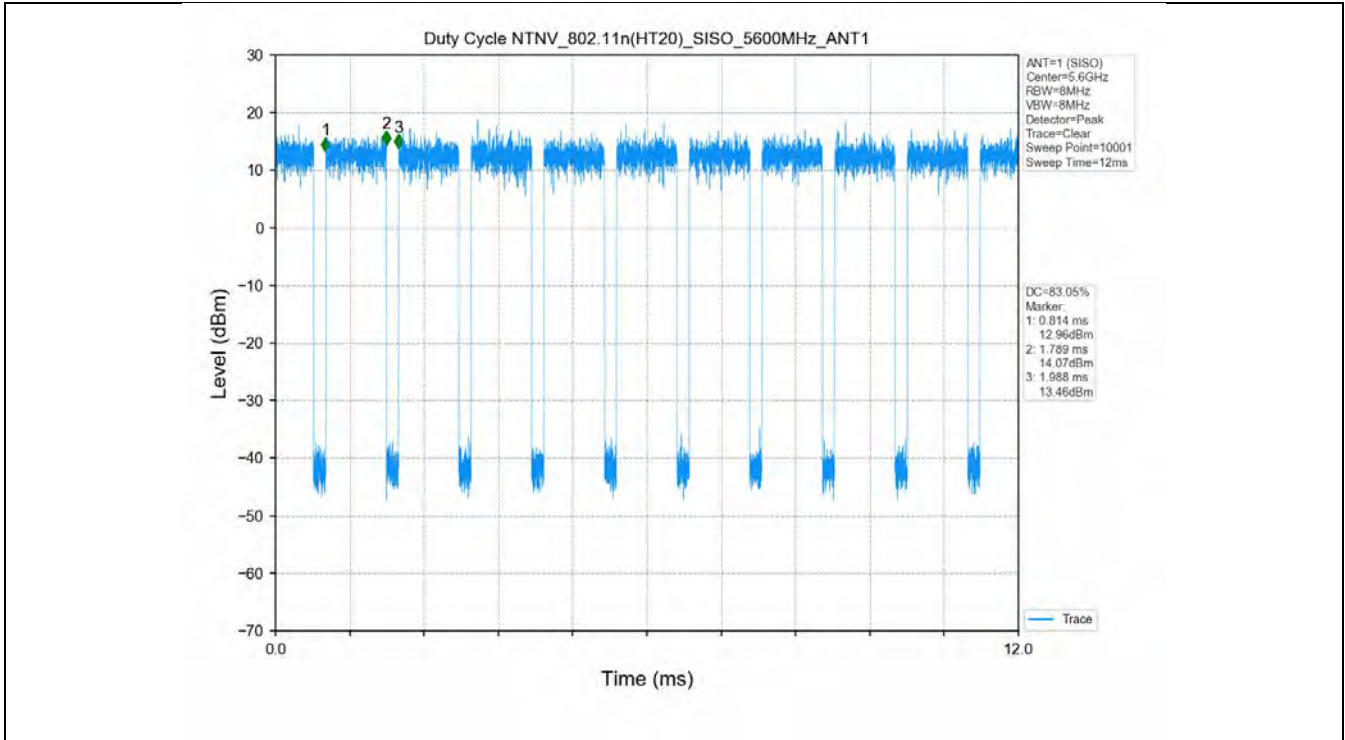

1.2 Test Graph

2. Bandwidth

2.1 Test Result

Test Mode	Frequency (MHz)	TX Type	ANT No.	Emission Bandwidth		Verdict
				Test Result (MHz)	Limits (MHz)	
802.11a	5180	SISO	1	21.955	Only for Report Use	PASS
	5200	SISO	1	21.126	Only for Report Use	PASS
	5240	SISO	1	21.301	Only for Report Use	PASS
	5260	SISO	1	21.504	Only for Report Use	PASS
	5300	SISO	1	21.592	Only for Report Use	PASS
	5320	SISO	1	21.013	Only for Report Use	PASS
	5500	SISO	1	21.800	Only for Report Use	PASS
	5580	SISO	1	22.315	Only for Report Use	PASS
	5600	SISO	1	22.392	Only for Report Use	PASS
802.11n(HT20)	5700	SISO	1	31.222	Only for Report Use	PASS
	5180	SISO	1	22.306	Only for Report Use	PASS
	5200	SISO	1	22.540	Only for Report Use	PASS
	5240	SISO	1	21.631	Only for Report Use	PASS
	5260	SISO	1	22.217	Only for Report Use	PASS
	5300	SISO	1	21.638	Only for Report Use	PASS
	5320	SISO	1	22.067	Only for Report Use	PASS
	5500	SISO	1	22.267	Only for Report Use	PASS
	5580	SISO	1	22.122	Only for Report Use	PASS
802.11n(HT40)	5600	SISO	1	21.728	Only for Report Use	PASS
	5700	SISO	1	32.326	Only for Report Use	PASS
	5190	SISO	1	42.504	Only for Report Use	PASS
	5230	SISO	1	43.841	Only for Report Use	PASS
	5270	SISO	1	43.129	Only for Report Use	PASS
802.11n(HT40)	5310	SISO	1	43.239	Only for Report Use	PASS
	5510	SISO	1	42.212	Only for Report Use	PASS