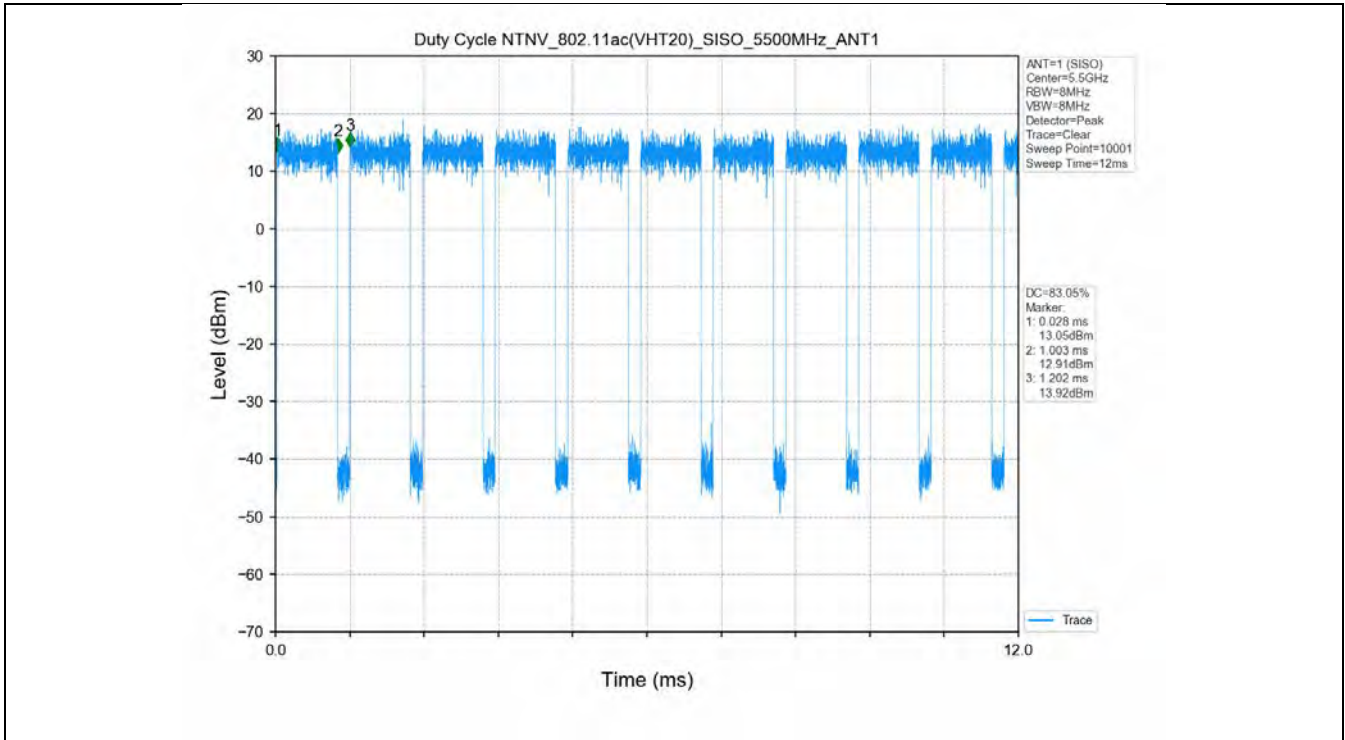

1.2 Test Graph

2. Bandwidth

2.1 Test Result

Test Mode	Frequency (MHz)	TX Type	ANT No.	Emission Bandwidth		Verdict
				Test Result (MHz)	Limits (MHz)	
802.11a	5180	SISO	1	21.955	Only for Report Use	PASS
	5200	SISO	1	21.126	Only for Report Use	PASS
	5240	SISO	1	21.301	Only for Report Use	PASS
	5260	SISO	1	21.504	Only for Report Use	PASS
	5300	SISO	1	21.592	Only for Report Use	PASS
	5320	SISO	1	21.013	Only for Report Use	PASS
	5500	SISO	1	21.800	Only for Report Use	PASS
	5580	SISO	1	22.315	Only for Report Use	PASS
	5600	SISO	1	22.392	Only for Report Use	PASS
802.11n(HT20)	5700	SISO	1	31.222	Only for Report Use	PASS
	5180	SISO	1	22.306	Only for Report Use	PASS
	5200	SISO	1	22.540	Only for Report Use	PASS
	5240	SISO	1	21.631	Only for Report Use	PASS
	5260	SISO	1	22.217	Only for Report Use	PASS
	5300	SISO	1	21.638	Only for Report Use	PASS
	5320	SISO	1	22.067	Only for Report Use	PASS
	5500	SISO	1	22.267	Only for Report Use	PASS
	5580	SISO	1	22.122	Only for Report Use	PASS
802.11n(HT40)	5600	SISO	1	21.728	Only for Report Use	PASS
	5700	SISO	1	32.326	Only for Report Use	PASS
	5190	SISO	1	42.504	Only for Report Use	PASS
	5230	SISO	1	43.841	Only for Report Use	PASS
	5270	SISO	1	43.129	Only for Report Use	PASS
802.11n(HT40)	5310	SISO	1	43.239	Only for Report Use	PASS
	5510	SISO	1	42.212	Only for Report Use	PASS