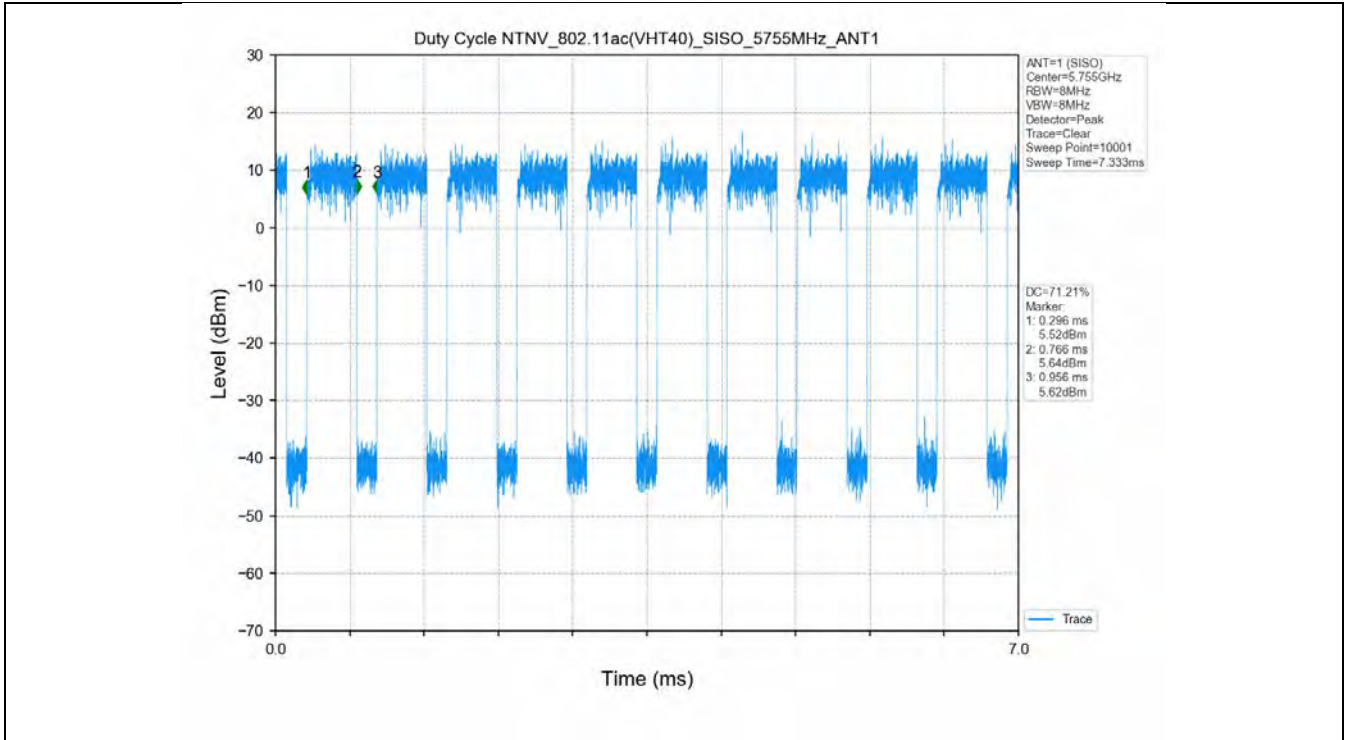

1.2 Test Graph

2. Bandwidth

2.1 Test Result

Test Mode	Frequency (MHz)	TX Type	ANT No.	Emission Bandwidth		Verdict
				Test Result (MHz)	Limits (MHz)	
802.11a	5180	SISO	1	21.955	Only for Report Use	PASS
	5200	SISO	1	21.126	Only for Report Use	PASS
	5240	SISO	1	21.301	Only for Report Use	PASS
	5260	SISO	1	21.504	Only for Report Use	PASS
	5300	SISO	1	21.592	Only for Report Use	PASS
	5320	SISO	1	21.013	Only for Report Use	PASS
	5500	SISO	1	21.800	Only for Report Use	PASS
	5580	SISO	1	22.315	Only for Report Use	PASS
	5600	SISO	1	22.392	Only for Report Use	PASS
802.11n(HT20)	5700	SISO	1	31.222	Only for Report Use	PASS
	5180	SISO	1	22.306	Only for Report Use	PASS
	5200	SISO	1	22.540	Only for Report Use	PASS
	5240	SISO	1	21.631	Only for Report Use	PASS
	5260	SISO	1	22.217	Only for Report Use	PASS
	5300	SISO	1	21.638	Only for Report Use	PASS
	5320	SISO	1	22.067	Only for Report Use	PASS
	5500	SISO	1	22.267	Only for Report Use	PASS
	5580	SISO	1	22.122	Only for Report Use	PASS
802.11n(HT40)	5600	SISO	1	21.728	Only for Report Use	PASS
	5700	SISO	1	32.326	Only for Report Use	PASS
	5190	SISO	1	42.504	Only for Report Use	PASS
	5230	SISO	1	43.841	Only for Report Use	PASS
	5270	SISO	1	43.129	Only for Report Use	PASS
802.11n(HT40)	5310	SISO	1	43.239	Only for Report Use	PASS
	5510	SISO	1	42.212	Only for Report Use	PASS