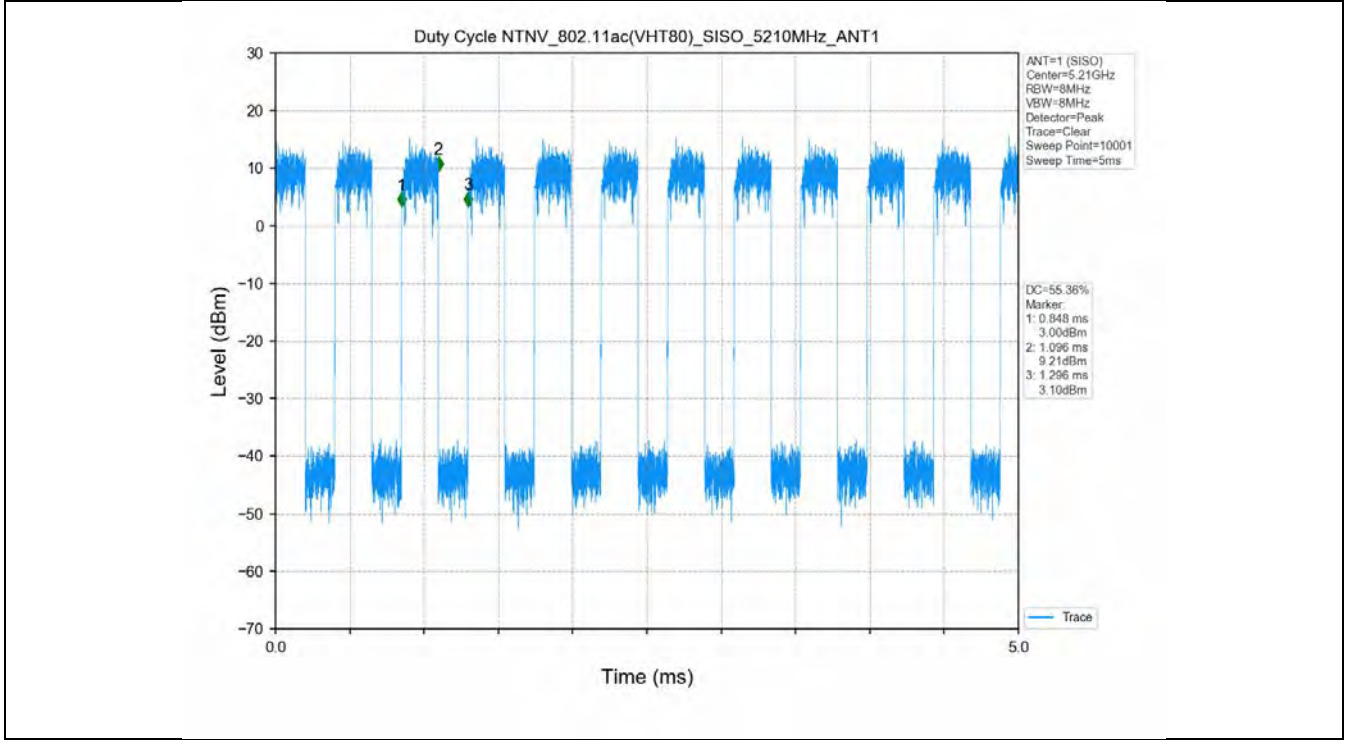

1.2 Test Graph

2. Bandwidth

2.1 Test Result

Test Mode	Frequency (MHz)	TX Type	ANT No.	Emission Bandwidth		Verdict
				Test Result (MHz)	Limits (MHz)	
802.11a	5180	SISO	1	21.955	Only for Report Use	PASS
	5200	SISO	1	21.126	Only for Report Use	PASS
	5240	SISO	1	21.301	Only for Report Use	PASS
	5260	SISO	1	21.504	Only for Report Use	PASS
	5300	SISO	1	21.592	Only for Report Use	PASS
	5320	SISO	1	21.013	Only for Report Use	PASS
	5500	SISO	1	21.800	Only for Report Use	PASS
	5580	SISO	1	22.315	Only for Report Use	PASS
	5600	SISO	1	22.392	Only for Report Use	PASS
802.11n(HT20)	5700	SISO	1	31.222	Only for Report Use	PASS
	5180	SISO	1	22.306	Only for Report Use	PASS
	5200	SISO	1	22.540	Only for Report Use	PASS
	5240	SISO	1	21.631	Only for Report Use	PASS
	5260	SISO	1	22.217	Only for Report Use	PASS
	5300	SISO	1	21.638	Only for Report Use	PASS
	5320	SISO	1	22.067	Only for Report Use	PASS
	5500	SISO	1	22.267	Only for Report Use	PASS
	5580	SISO	1	22.122	Only for Report Use	PASS
802.11n(HT40)	5600	SISO	1	21.728	Only for Report Use	PASS
	5700	SISO	1	32.326	Only for Report Use	PASS
	5190	SISO	1	42.504	Only for Report Use	PASS
	5230	SISO	1	43.841	Only for Report Use	PASS
	5270	SISO	1	43.129	Only for Report Use	PASS
802.11n(HT40)	5310	SISO	1	43.239	Only for Report Use	PASS
	5510	SISO	1	42.212	Only for Report Use	PASS