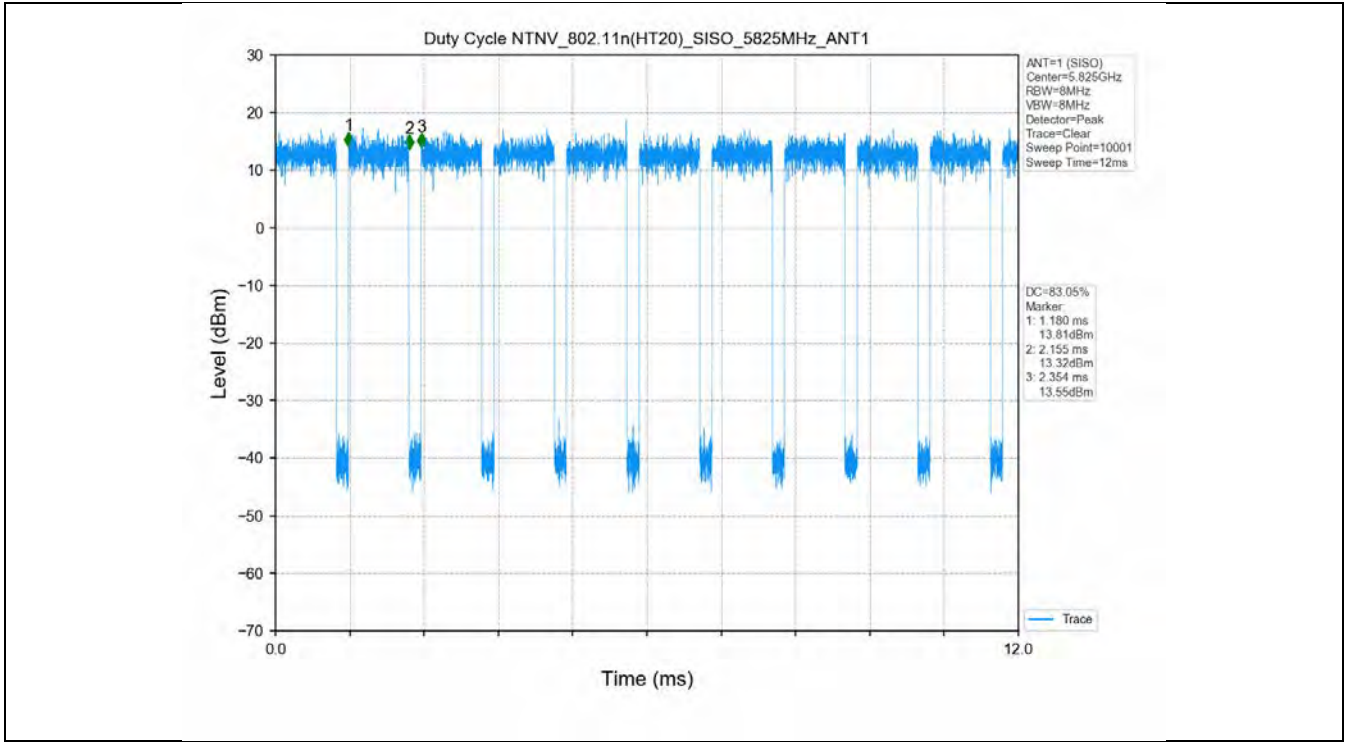

1.2 Test Graph

2. Bandwidth

2.1 Test Result

Test Mode	Frequency (MHz)	TX Type	ANT No.	Emission Bandwidth		Verdict
				Test Result (MHz)	Limits (MHz)	
802.11a	5180	SISO	1	21.955	Only for Report Use	PASS
	5200	SISO	1	21.126	Only for Report Use	PASS
	5240	SISO	1	21.301	Only for Report Use	PASS
	5260	SISO	1	21.504	Only for Report Use	PASS
	5300	SISO	1	21.592	Only for Report Use	PASS
	5320	SISO	1	21.013	Only for Report Use	PASS
	5500	SISO	1	21.800	Only for Report Use	PASS
	5580	SISO	1	22.315	Only for Report Use	PASS
	5600	SISO	1	22.392	Only for Report Use	PASS
802.11n(HT20)	5700	SISO	1	31.222	Only for Report Use	PASS
	5180	SISO	1	22.306	Only for Report Use	PASS
	5200	SISO	1	22.540	Only for Report Use	PASS
	5240	SISO	1	21.631	Only for Report Use	PASS
	5260	SISO	1	22.217	Only for Report Use	PASS
	5300	SISO	1	21.638	Only for Report Use	PASS
	5320	SISO	1	22.067	Only for Report Use	PASS
	5500	SISO	1	22.267	Only for Report Use	PASS
	5580	SISO	1	22.122	Only for Report Use	PASS
802.11n(HT40)	5600	SISO	1	21.728	Only for Report Use	PASS
	5700	SISO	1	32.326	Only for Report Use	PASS
	5190	SISO	1	42.504	Only for Report Use	PASS
	5230	SISO	1	43.841	Only for Report Use	PASS
	5270	SISO	1	43.129	Only for Report Use	PASS
802.11n(HT40)	5310	SISO	1	43.239	Only for Report Use	PASS
	5510	SISO	1	42.212	Only for Report Use	PASS