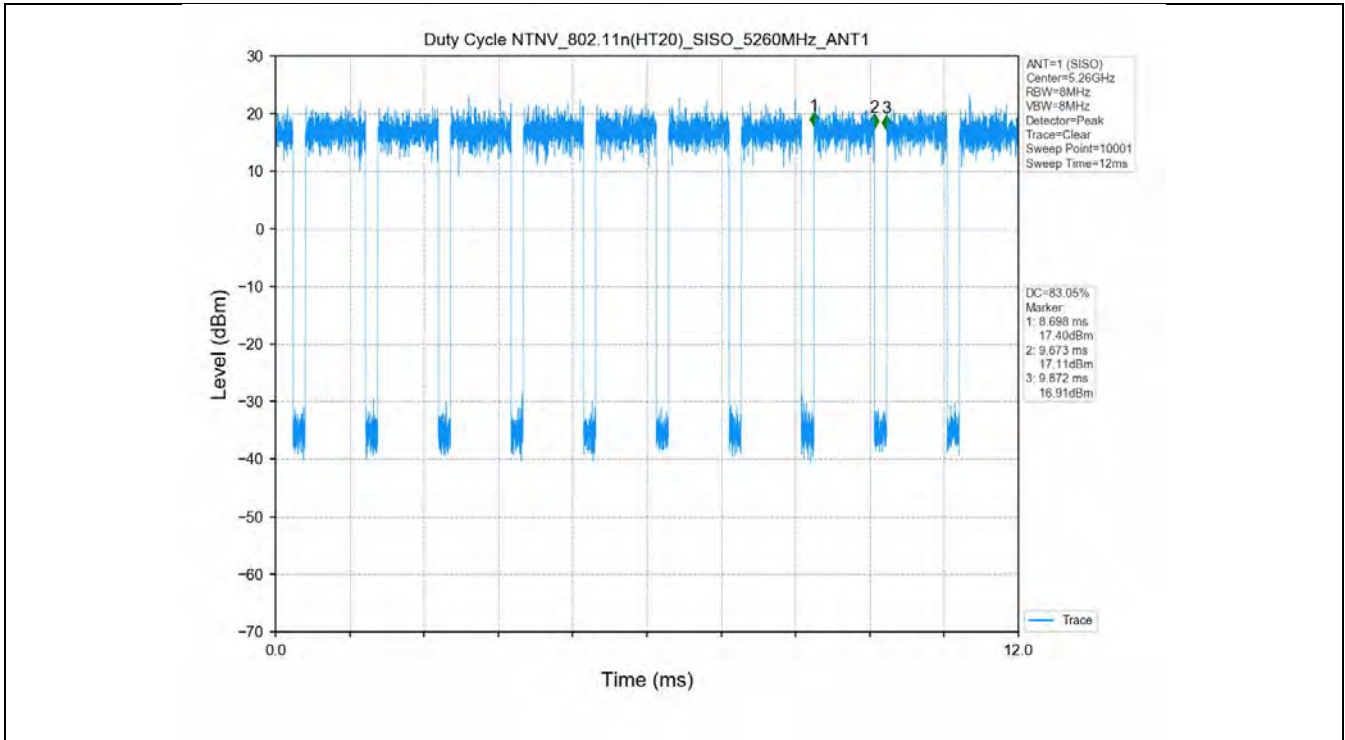

1.2 Test Graph

2. Bandwidth

2.1 Test Result

Test Mode	Frequency (MHz)	TX Type	ANT No.	Emission Bandwidth		Verdict
				Test Result (MHz)	Limits (MHz)	
802.11a	5180	SISO	1	21.955	Only for Report Use	PASS
	5200	SISO	1	21.126	Only for Report Use	PASS
	5240	SISO	1	21.301	Only for Report Use	PASS
	5260	SISO	1	21.504	Only for Report Use	PASS
	5300	SISO	1	21.592	Only for Report Use	PASS
	5320	SISO	1	21.013	Only for Report Use	PASS
	5500	SISO	1	21.800	Only for Report Use	PASS
	5580	SISO	1	22.315	Only for Report Use	PASS
	5600	SISO	1	22.392	Only for Report Use	PASS
802.11n(HT20)	5700	SISO	1	31.222	Only for Report Use	PASS
	5180	SISO	1	22.306	Only for Report Use	PASS
	5200	SISO	1	22.540	Only for Report Use	PASS
	5240	SISO	1	21.631	Only for Report Use	PASS
	5260	SISO	1	22.217	Only for Report Use	PASS
	5300	SISO	1	21.638	Only for Report Use	PASS
	5320	SISO	1	22.067	Only for Report Use	PASS
	5500	SISO	1	22.267	Only for Report Use	PASS
	5580	SISO	1	22.122	Only for Report Use	PASS
802.11n(HT40)	5600	SISO	1	21.728	Only for Report Use	PASS
	5700	SISO	1	32.326	Only for Report Use	PASS
	5190	SISO	1	42.504	Only for Report Use	PASS
	5230	SISO	1	43.841	Only for Report Use	PASS
	5270	SISO	1	43.129	Only for Report Use	PASS
802.11n(HT40)	5310	SISO	1	43.239	Only for Report Use	PASS
	5510	SISO	1	42.212	Only for Report Use	PASS