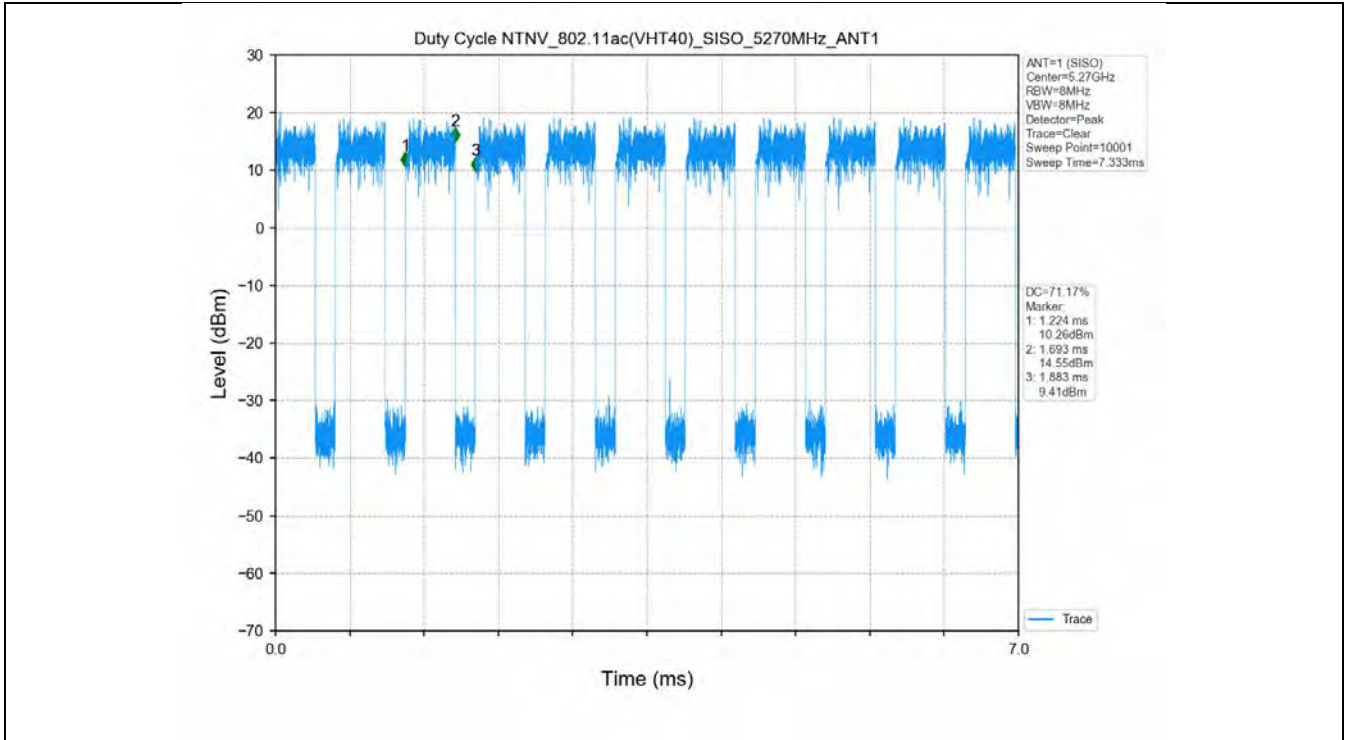

1.2 Test Graph

2. Bandwidth

2.1 Test Result

Test Mode	Frequency (MHz)	TX Type	ANT No.	Emission Bandwidth		Verdict
				Test Result (MHz)	Limits (MHz)	
802.11a	5180	SISO	1	21.955	Only for Report Use	PASS
	5200	SISO	1	21.126	Only for Report Use	PASS
	5240	SISO	1	21.301	Only for Report Use	PASS
	5260	SISO	1	21.504	Only for Report Use	PASS
	5300	SISO	1	21.592	Only for Report Use	PASS
	5320	SISO	1	21.013	Only for Report Use	PASS
	5500	SISO	1	21.800	Only for Report Use	PASS
	5580	SISO	1	22.315	Only for Report Use	PASS
	5600	SISO	1	22.392	Only for Report Use	PASS
802.11n(HT20)	5700	SISO	1	31.222	Only for Report Use	PASS
	5180	SISO	1	22.306	Only for Report Use	PASS
	5200	SISO	1	22.540	Only for Report Use	PASS
	5240	SISO	1	21.631	Only for Report Use	PASS
	5260	SISO	1	22.217	Only for Report Use	PASS
	5300	SISO	1	21.638	Only for Report Use	PASS
	5320	SISO	1	22.067	Only for Report Use	PASS
	5500	SISO	1	22.267	Only for Report Use	PASS
	5580	SISO	1	22.122	Only for Report Use	PASS
802.11n(HT40)	5600	SISO	1	21.728	Only for Report Use	PASS
	5700	SISO	1	32.326	Only for Report Use	PASS
	5190	SISO	1	42.504	Only for Report Use	PASS
	5230	SISO	1	43.841	Only for Report Use	PASS
	5270	SISO	1	43.129	Only for Report Use	PASS
802.11n(HT40)	5310	SISO	1	43.239	Only for Report Use	PASS
	5510	SISO	1	42.212	Only for Report Use	PASS