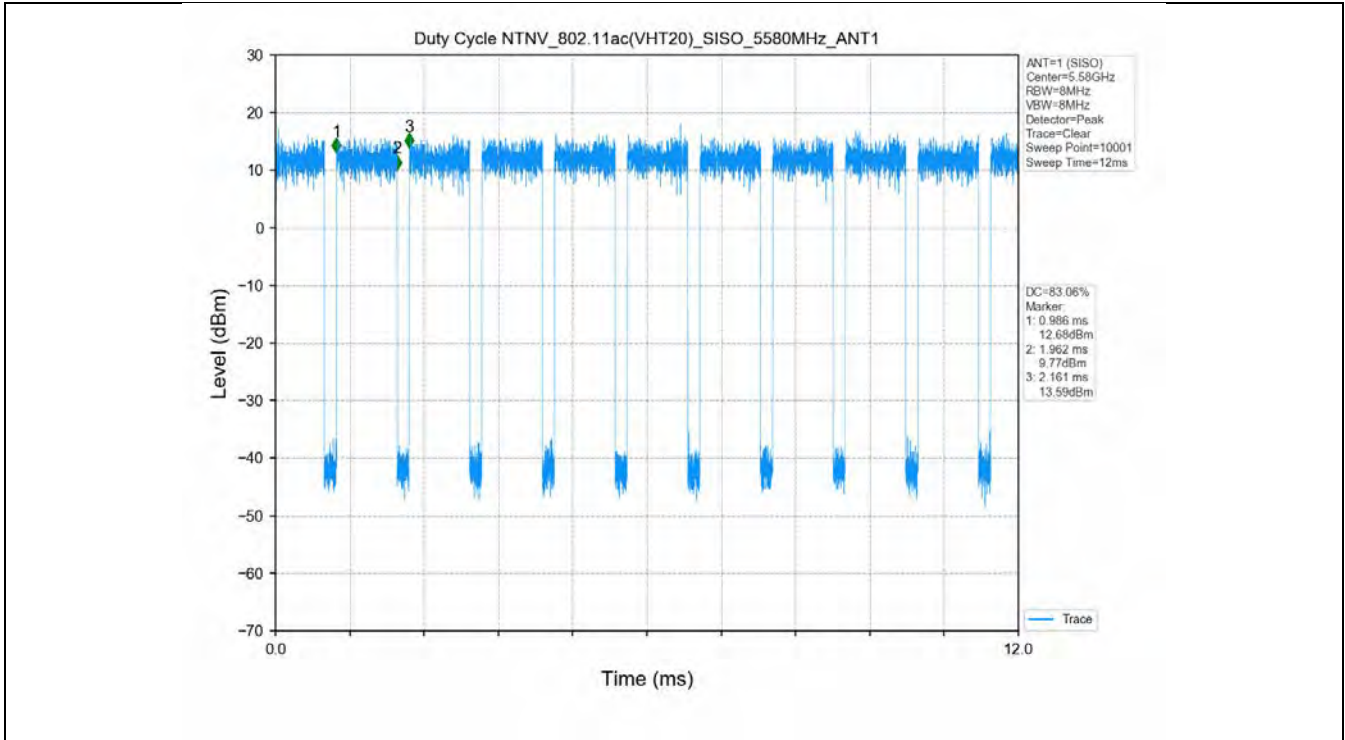

1.2 Test Graph

2. Bandwidth

2.1 Test Result

Test Mode	Frequency (MHz)	TX Type	ANT No.	Emission Bandwidth		Verdict
				Test Result (MHz)	Limits (MHz)	
802.11a	5180	SISO	1	21.955	Only for Report Use	PASS
	5200	SISO	1	21.126	Only for Report Use	PASS
	5240	SISO	1	21.301	Only for Report Use	PASS
	5260	SISO	1	21.504	Only for Report Use	PASS
	5300	SISO	1	21.592	Only for Report Use	PASS
	5320	SISO	1	21.013	Only for Report Use	PASS
	5500	SISO	1	21.800	Only for Report Use	PASS
	5580	SISO	1	22.315	Only for Report Use	PASS
	5600	SISO	1	22.392	Only for Report Use	PASS
802.11n(HT20)	5700	SISO	1	31.222	Only for Report Use	PASS
	5180	SISO	1	22.306	Only for Report Use	PASS
	5200	SISO	1	22.540	Only for Report Use	PASS
	5240	SISO	1	21.631	Only for Report Use	PASS
	5260	SISO	1	22.217	Only for Report Use	PASS
	5300	SISO	1	21.638	Only for Report Use	PASS
	5320	SISO	1	22.067	Only for Report Use	PASS
	5500	SISO	1	22.267	Only for Report Use	PASS
	5580	SISO	1	22.122	Only for Report Use	PASS
802.11n(HT40)	5600	SISO	1	21.728	Only for Report Use	PASS
	5700	SISO	1	32.326	Only for Report Use	PASS
	5190	SISO	1	42.504	Only for Report Use	PASS
	5230	SISO	1	43.841	Only for Report Use	PASS
	5270	SISO	1	43.129	Only for Report Use	PASS
802.11n(HT40)	5310	SISO	1	43.239	Only for Report Use	PASS
	5510	SISO	1	42.212	Only for Report Use	PASS