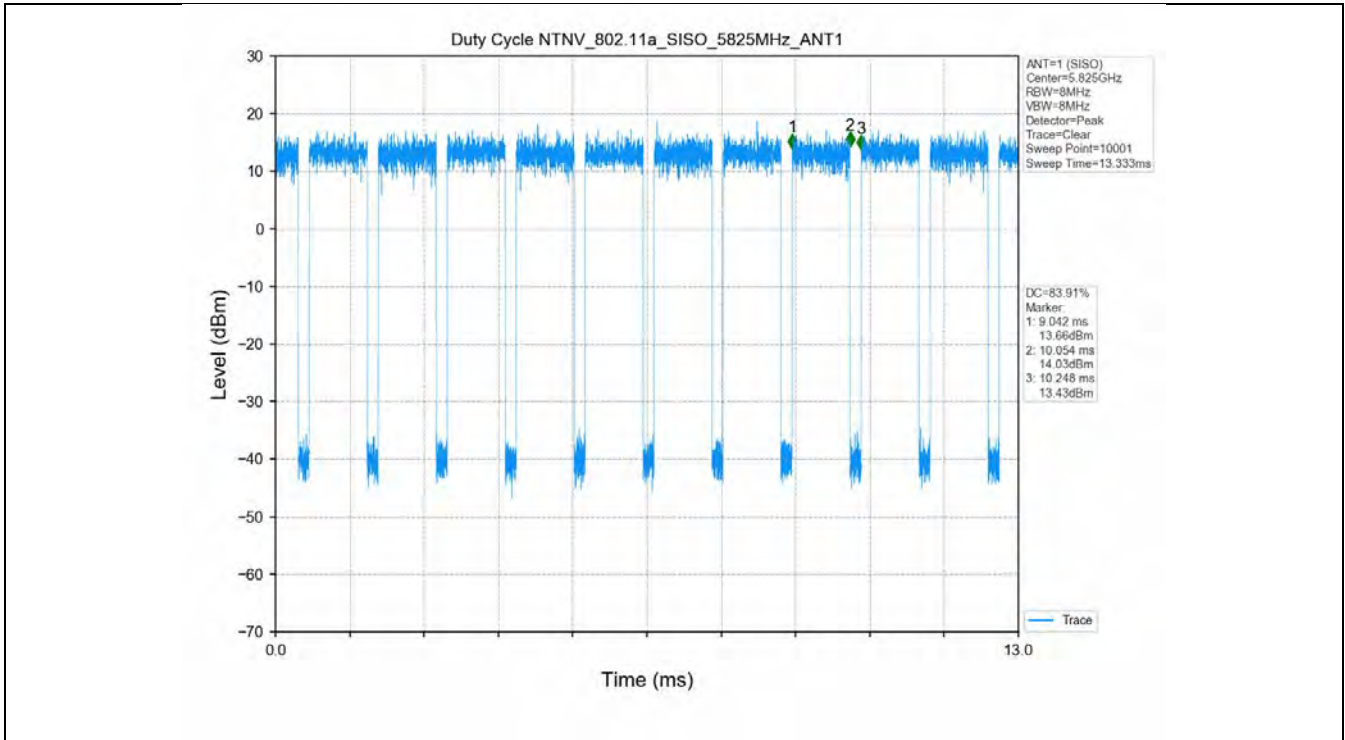

1.2 Test Graph

2. Bandwidth

2.1 Test Result

Test Mode	Frequency (MHz)	TX Type	ANT No.	Emission Bandwidth		Verdict
				Test Result (MHz)	Limits (MHz)	
802.11a	5180	SISO	1	21.955	Only for Report Use	PASS
	5200	SISO	1	21.126	Only for Report Use	PASS
	5240	SISO	1	21.301	Only for Report Use	PASS
	5260	SISO	1	21.504	Only for Report Use	PASS
	5300	SISO	1	21.592	Only for Report Use	PASS
	5320	SISO	1	21.013	Only for Report Use	PASS
	5500	SISO	1	21.800	Only for Report Use	PASS
	5580	SISO	1	22.315	Only for Report Use	PASS
	5600	SISO	1	22.392	Only for Report Use	PASS
802.11n(HT20)	5700	SISO	1	31.222	Only for Report Use	PASS
	5180	SISO	1	22.306	Only for Report Use	PASS
	5200	SISO	1	22.540	Only for Report Use	PASS
	5240	SISO	1	21.631	Only for Report Use	PASS
	5260	SISO	1	22.217	Only for Report Use	PASS
	5300	SISO	1	21.638	Only for Report Use	PASS
	5320	SISO	1	22.067	Only for Report Use	PASS
	5500	SISO	1	22.267	Only for Report Use	PASS
	5580	SISO	1	22.122	Only for Report Use	PASS
802.11n(HT40)	5600	SISO	1	21.728	Only for Report Use	PASS
	5700	SISO	1	32.326	Only for Report Use	PASS
	5190	SISO	1	42.504	Only for Report Use	PASS
	5230	SISO	1	43.841	Only for Report Use	PASS
	5270	SISO	1	43.129	Only for Report Use	PASS
802.11n(HT40)	5310	SISO	1	43.239	Only for Report Use	PASS
	5510	SISO	1	42.212	Only for Report Use	PASS