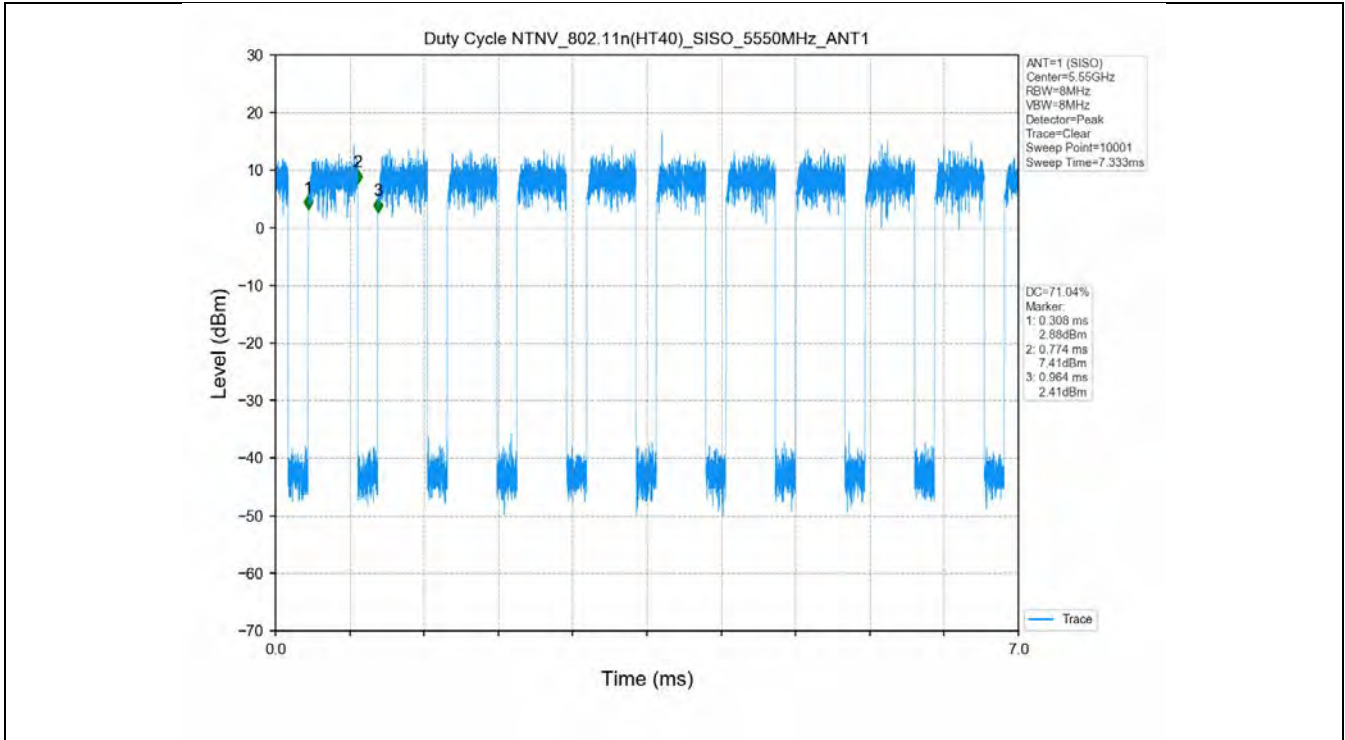

1.2 Test Graph

2. Bandwidth

2.1 Test Result

Test Mode	Frequency (MHz)	TX Type	ANT No.	Emission Bandwidth		Verdict
				Test Result (MHz)	Limits (MHz)	
802.11a	5180	SISO	1	21.955	Only for Report Use	PASS
	5200	SISO	1	21.126	Only for Report Use	PASS
	5240	SISO	1	21.301	Only for Report Use	PASS
	5260	SISO	1	21.504	Only for Report Use	PASS
	5300	SISO	1	21.592	Only for Report Use	PASS
	5320	SISO	1	21.013	Only for Report Use	PASS
	5500	SISO	1	21.800	Only for Report Use	PASS
	5580	SISO	1	22.315	Only for Report Use	PASS
	5600	SISO	1	22.392	Only for Report Use	PASS
802.11n(HT20)	5700	SISO	1	31.222	Only for Report Use	PASS
	5180	SISO	1	22.306	Only for Report Use	PASS
	5200	SISO	1	22.540	Only for Report Use	PASS
	5240	SISO	1	21.631	Only for Report Use	PASS
	5260	SISO	1	22.217	Only for Report Use	PASS
	5300	SISO	1	21.638	Only for Report Use	PASS
	5320	SISO	1	22.067	Only for Report Use	PASS
	5500	SISO	1	22.267	Only for Report Use	PASS
	5580	SISO	1	22.122	Only for Report Use	PASS
802.11n(HT40)	5600	SISO	1	21.728	Only for Report Use	PASS
	5700	SISO	1	32.326	Only for Report Use	PASS
	5190	SISO	1	42.504	Only for Report Use	PASS
	5230	SISO	1	43.841	Only for Report Use	PASS
	5270	SISO	1	43.129	Only for Report Use	PASS
802.11n(HT40)	5310	SISO	1	43.239	Only for Report Use	PASS
	5510	SISO	1	42.212	Only for Report Use	PASS