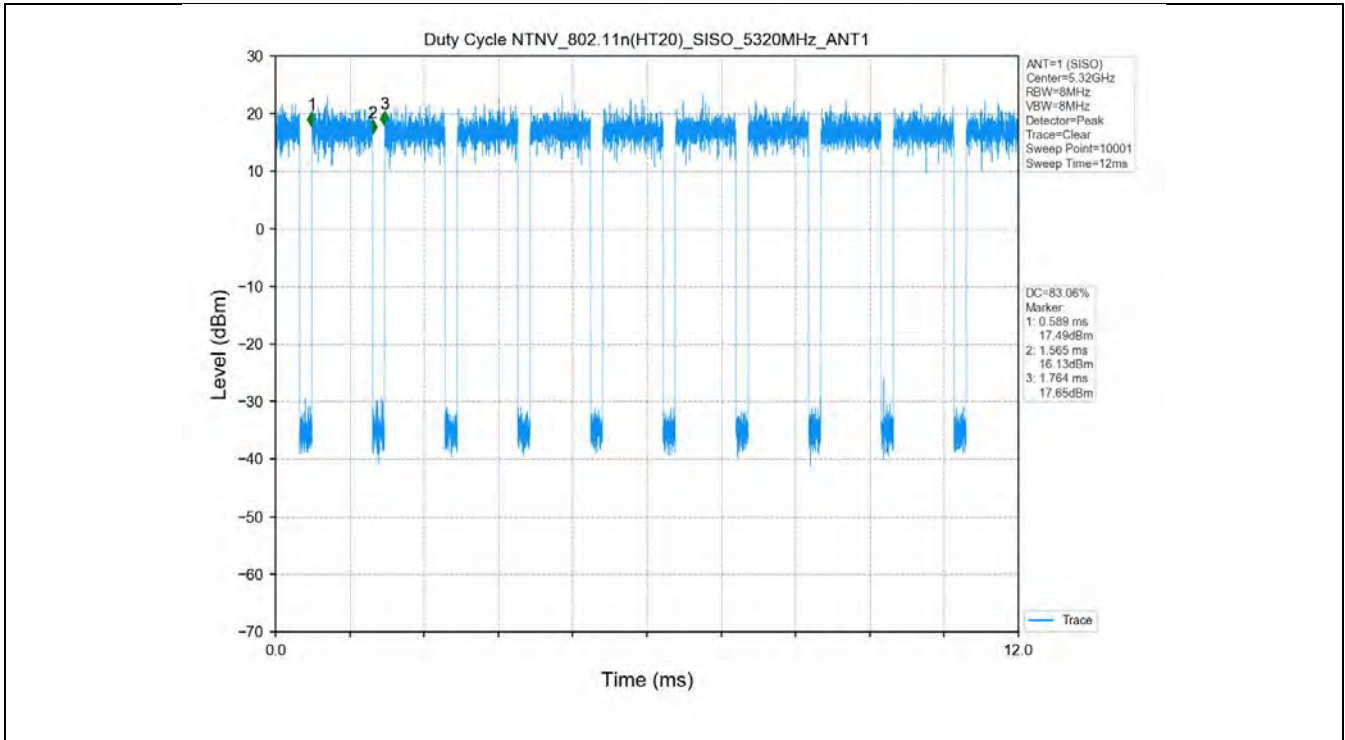

1.2 Test Graph

2. Bandwidth

2.1 Test Result

Test Mode	Frequency (MHz)	TX Type	ANT No.	Emission Bandwidth		Verdict
				Test Result (MHz)	Limits (MHz)	
802.11a	5180	SISO	1	21.955	Only for Report Use	PASS
	5200	SISO	1	21.126	Only for Report Use	PASS
	5240	SISO	1	21.301	Only for Report Use	PASS
	5260	SISO	1	21.504	Only for Report Use	PASS
	5300	SISO	1	21.592	Only for Report Use	PASS
	5320	SISO	1	21.013	Only for Report Use	PASS
	5500	SISO	1	21.800	Only for Report Use	PASS
	5580	SISO	1	22.315	Only for Report Use	PASS
	5600	SISO	1	22.392	Only for Report Use	PASS
802.11n(HT20)	5700	SISO	1	31.222	Only for Report Use	PASS
	5180	SISO	1	22.306	Only for Report Use	PASS
	5200	SISO	1	22.540	Only for Report Use	PASS
	5240	SISO	1	21.631	Only for Report Use	PASS
	5260	SISO	1	22.217	Only for Report Use	PASS
	5300	SISO	1	21.638	Only for Report Use	PASS
	5320	SISO	1	22.067	Only for Report Use	PASS
	5500	SISO	1	22.267	Only for Report Use	PASS
	5580	SISO	1	22.122	Only for Report Use	PASS
802.11n(HT40)	5600	SISO	1	21.728	Only for Report Use	PASS
	5700	SISO	1	32.326	Only for Report Use	PASS
	5190	SISO	1	42.504	Only for Report Use	PASS
	5230	SISO	1	43.841	Only for Report Use	PASS
	5270	SISO	1	43.129	Only for Report Use	PASS
802.11n(HT40)	5310	SISO	1	43.239	Only for Report Use	PASS
	5510	SISO	1	42.212	Only for Report Use	PASS