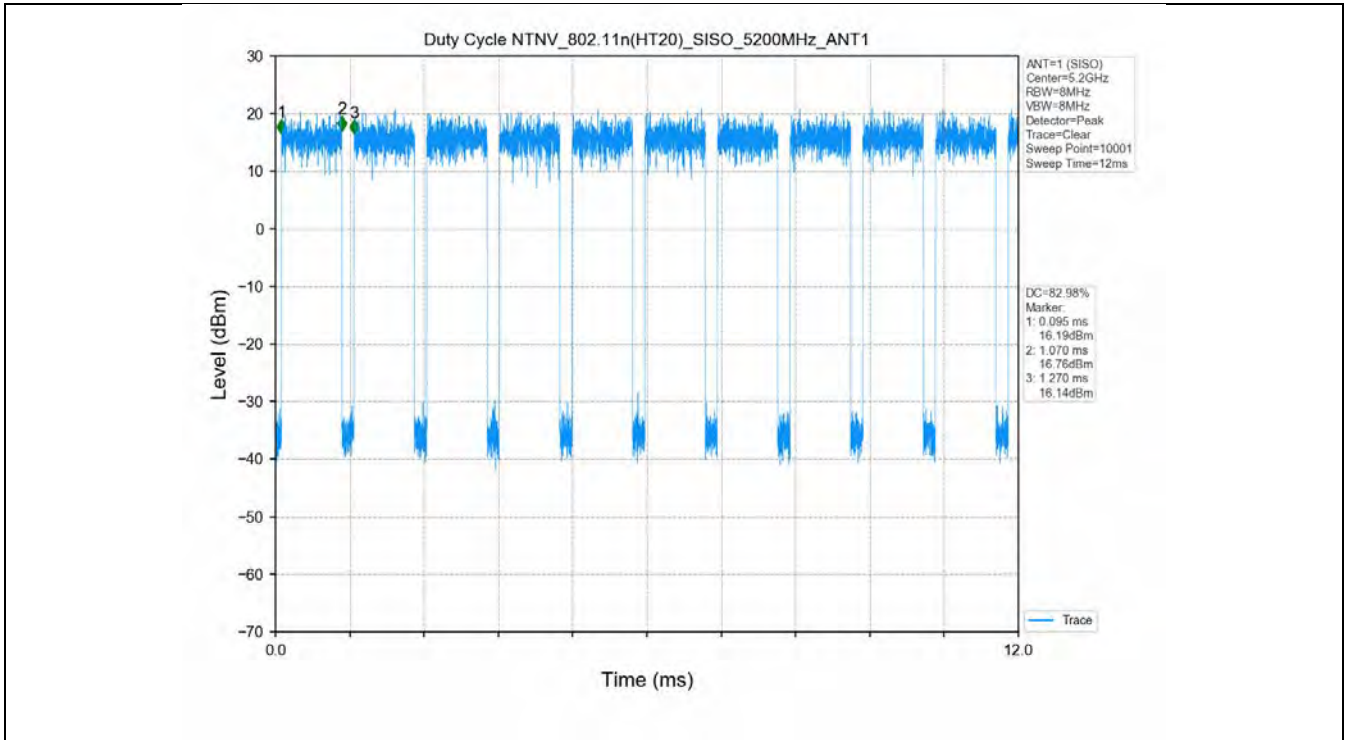

1.2 Test Graph

2. Bandwidth

2.1 Test Result

Test Mode	Frequency (MHz)	TX Type	ANT No.	Emission Bandwidth		Verdict
				Test Result (MHz)	Limits (MHz)	
802.11a	5180	SISO	1	21.955	Only for Report Use	PASS
	5200	SISO	1	21.126	Only for Report Use	PASS
	5240	SISO	1	21.301	Only for Report Use	PASS
	5260	SISO	1	21.504	Only for Report Use	PASS
	5300	SISO	1	21.592	Only for Report Use	PASS
	5320	SISO	1	21.013	Only for Report Use	PASS
	5500	SISO	1	21.800	Only for Report Use	PASS
	5580	SISO	1	22.315	Only for Report Use	PASS
	5600	SISO	1	22.392	Only for Report Use	PASS
802.11n(HT20)	5700	SISO	1	31.222	Only for Report Use	PASS
	5180	SISO	1	22.306	Only for Report Use	PASS
	5200	SISO	1	22.540	Only for Report Use	PASS
	5240	SISO	1	21.631	Only for Report Use	PASS
	5260	SISO	1	22.217	Only for Report Use	PASS
	5300	SISO	1	21.638	Only for Report Use	PASS
	5320	SISO	1	22.067	Only for Report Use	PASS
	5500	SISO	1	22.267	Only for Report Use	PASS
	5580	SISO	1	22.122	Only for Report Use	PASS
802.11n(HT40)	5600	SISO	1	21.728	Only for Report Use	PASS
	5700	SISO	1	32.326	Only for Report Use	PASS
	5190	SISO	1	42.504	Only for Report Use	PASS
	5230	SISO	1	43.841	Only for Report Use	PASS
	5270	SISO	1	43.129	Only for Report Use	PASS
802.11n(HT40)	5310	SISO	1	43.239	Only for Report Use	PASS
	5510	SISO	1	42.212	Only for Report Use	PASS