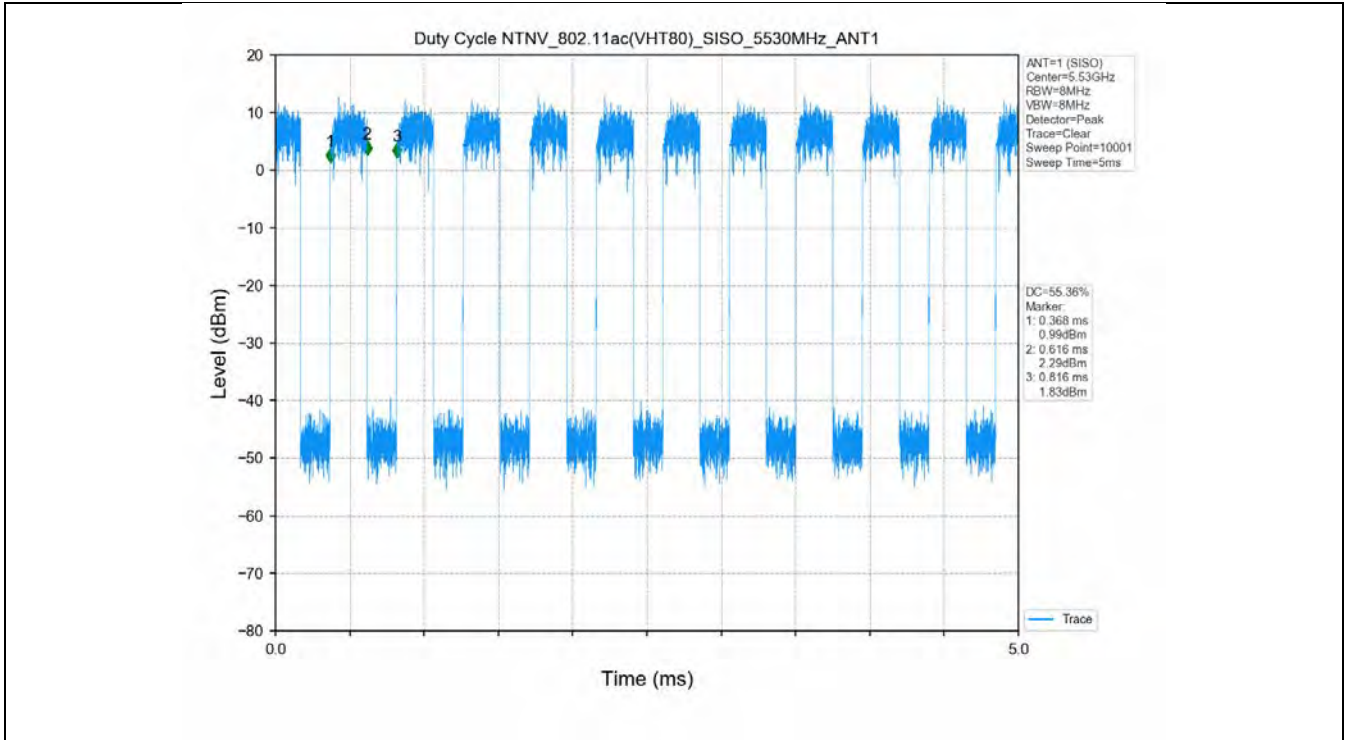

1.2 Test Graph

2. Bandwidth

2.1 Test Result

Test Mode	Frequency (MHz)	TX Type	ANT No.	Emission Bandwidth		Verdict
				Test Result (MHz)	Limits (MHz)	
802.11a	5180	SISO	1	21.955	Only for Report Use	PASS
	5200	SISO	1	21.126	Only for Report Use	PASS
	5240	SISO	1	21.301	Only for Report Use	PASS
	5260	SISO	1	21.504	Only for Report Use	PASS
	5300	SISO	1	21.592	Only for Report Use	PASS
	5320	SISO	1	21.013	Only for Report Use	PASS
	5500	SISO	1	21.800	Only for Report Use	PASS
	5580	SISO	1	22.315	Only for Report Use	PASS
	5600	SISO	1	22.392	Only for Report Use	PASS
802.11n(HT20)	5700	SISO	1	31.222	Only for Report Use	PASS
	5180	SISO	1	22.306	Only for Report Use	PASS
	5200	SISO	1	22.540	Only for Report Use	PASS
	5240	SISO	1	21.631	Only for Report Use	PASS
	5260	SISO	1	22.217	Only for Report Use	PASS
	5300	SISO	1	21.638	Only for Report Use	PASS
	5320	SISO	1	22.067	Only for Report Use	PASS
	5500	SISO	1	22.267	Only for Report Use	PASS
	5580	SISO	1	22.122	Only for Report Use	PASS
802.11n(HT40)	5600	SISO	1	21.728	Only for Report Use	PASS
	5700	SISO	1	32.326	Only for Report Use	PASS
	5190	SISO	1	42.504	Only for Report Use	PASS
	5230	SISO	1	43.841	Only for Report Use	PASS
	5270	SISO	1	43.129	Only for Report Use	PASS
802.11n(HT40)	5310	SISO	1	43.239	Only for Report Use	PASS
	5510	SISO	1	42.212	Only for Report Use	PASS