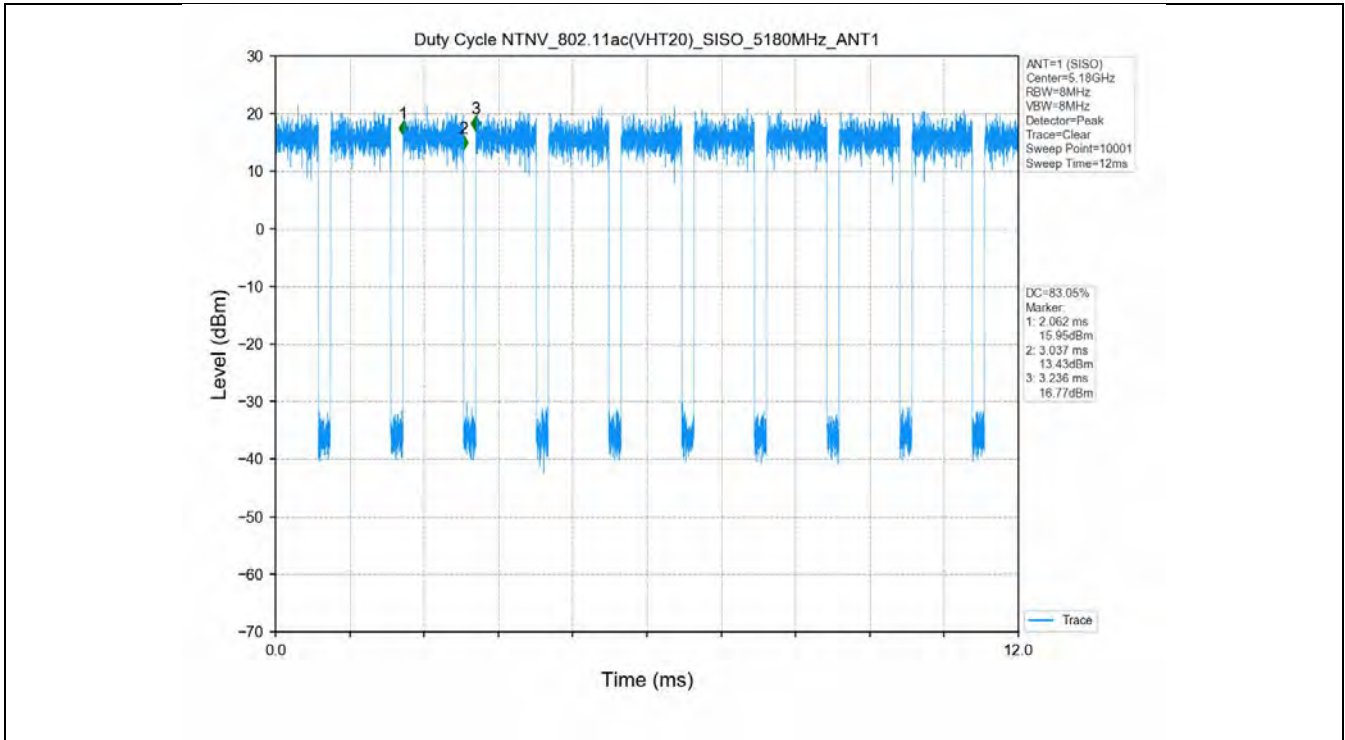

1.2 Test Graph

2. Bandwidth

2.1 Test Result

Test Mode	Frequency (MHz)	TX Type	ANT No.	Emission Bandwidth		Verdict
				Test Result (MHz)	Limits (MHz)	
802.11a	5180	SISO	1	21.955	Only for Report Use	PASS
	5200	SISO	1	21.126	Only for Report Use	PASS
	5240	SISO	1	21.301	Only for Report Use	PASS
	5260	SISO	1	21.504	Only for Report Use	PASS
	5300	SISO	1	21.592	Only for Report Use	PASS
	5320	SISO	1	21.013	Only for Report Use	PASS
	5500	SISO	1	21.800	Only for Report Use	PASS
	5580	SISO	1	22.315	Only for Report Use	PASS
	5600	SISO	1	22.392	Only for Report Use	PASS
802.11n(HT20)	5700	SISO	1	31.222	Only for Report Use	PASS
	5180	SISO	1	22.306	Only for Report Use	PASS
	5200	SISO	1	22.540	Only for Report Use	PASS
	5240	SISO	1	21.631	Only for Report Use	PASS
	5260	SISO	1	22.217	Only for Report Use	PASS
	5300	SISO	1	21.638	Only for Report Use	PASS
	5320	SISO	1	22.067	Only for Report Use	PASS
	5500	SISO	1	22.267	Only for Report Use	PASS
	5580	SISO	1	22.122	Only for Report Use	PASS
802.11n(HT40)	5600	SISO	1	21.728	Only for Report Use	PASS
	5700	SISO	1	32.326	Only for Report Use	PASS
	5190	SISO	1	42.504	Only for Report Use	PASS
	5230	SISO	1	43.841	Only for Report Use	PASS
	5270	SISO	1	43.129	Only for Report Use	PASS
802.11n(HT40)	5310	SISO	1	43.239	Only for Report Use	PASS
	5510	SISO	1	42.212	Only for Report Use	PASS