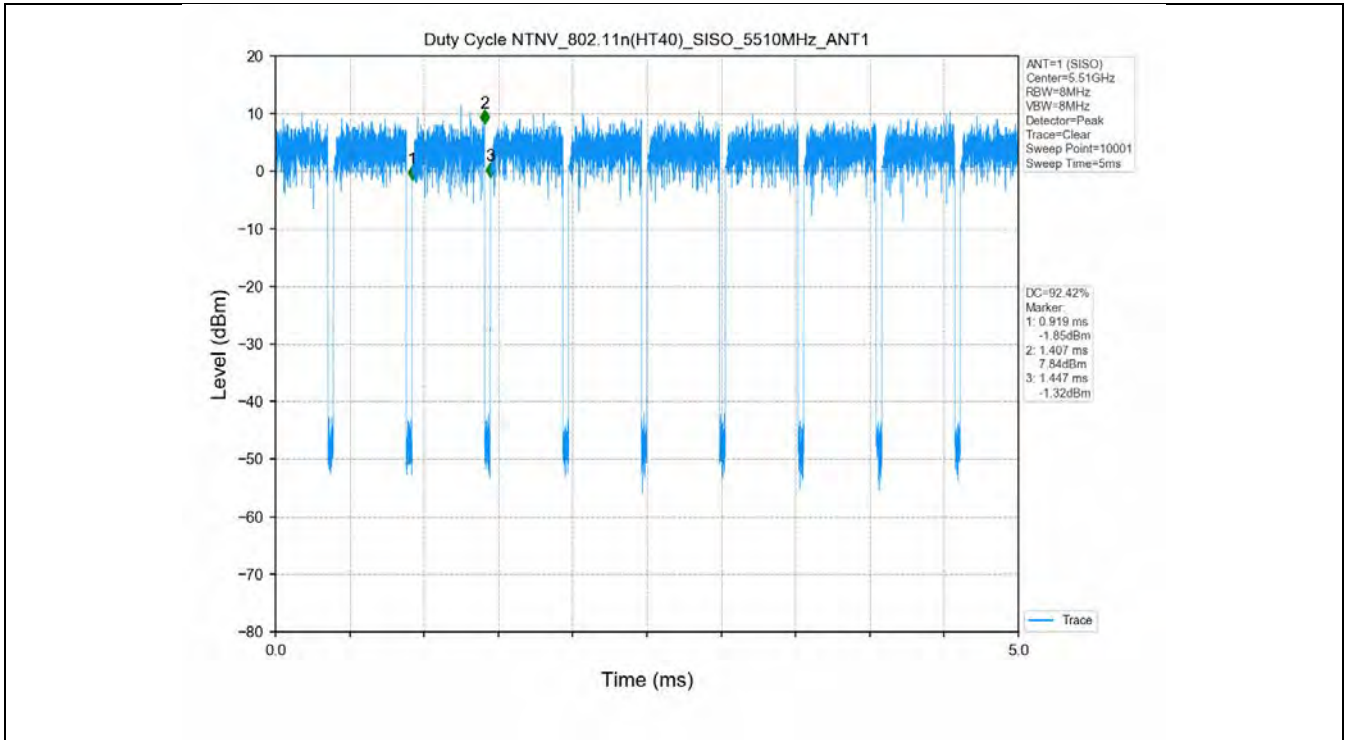

1.2 Test Graph

2. Bandwidth

2.1 Test Result

Test Mode	Frequency (MHz)	TX Type	ANT No.	Emission Bandwidth		Verdict
				Test Result (MHz)	Limits (MHz)	
802.11a	5180	SISO	1	21.955	Only for Report Use	PASS
	5200	SISO	1	21.126	Only for Report Use	PASS
	5240	SISO	1	21.301	Only for Report Use	PASS
	5260	SISO	1	21.504	Only for Report Use	PASS
	5300	SISO	1	21.592	Only for Report Use	PASS
	5320	SISO	1	21.013	Only for Report Use	PASS
	5500	SISO	1	21.800	Only for Report Use	PASS
	5580	SISO	1	22.315	Only for Report Use	PASS
	5600	SISO	1	22.392	Only for Report Use	PASS
802.11n(HT20)	5700	SISO	1	31.222	Only for Report Use	PASS
	5180	SISO	1	22.306	Only for Report Use	PASS
	5200	SISO	1	22.540	Only for Report Use	PASS
	5240	SISO	1	21.631	Only for Report Use	PASS
	5260	SISO	1	22.217	Only for Report Use	PASS
	5300	SISO	1	21.638	Only for Report Use	PASS
	5320	SISO	1	22.067	Only for Report Use	PASS
	5500	SISO	1	22.267	Only for Report Use	PASS
	5580	SISO	1	22.122	Only for Report Use	PASS
802.11n(HT40)	5600	SISO	1	21.728	Only for Report Use	PASS
	5700	SISO	1	32.326	Only for Report Use	PASS
	5190	SISO	1	42.504	Only for Report Use	PASS
	5230	SISO	1	43.841	Only for Report Use	PASS
	5270	SISO	1	43.129	Only for Report Use	PASS
802.11n(HT40)	5310	SISO	1	43.239	Only for Report Use	PASS
	5510	SISO	1	42.212	Only for Report Use	PASS