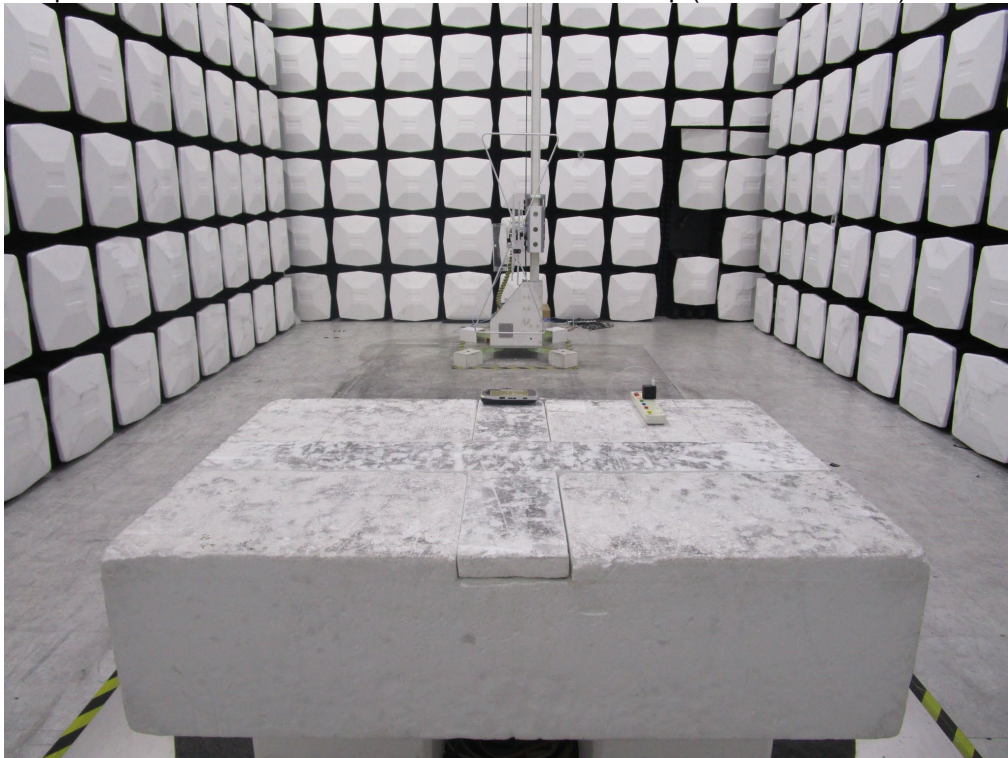

Appendix A

➤ Test Setup Photograph <AC Power Line Conducted Emission>

Description: Front View of AC Power Line Conducted Emission Test Setup

Description: Back View of AC Power Line Conducted Emission Test Setup

<Radiated Emission>

Description: Front View of Radiated Emission Test Setup (30 MHz ~ 1 GHz)

Description: Back View of Radiated Emission Test Setup (30 MHz ~ 1 GHz)

Description: Front View of Radiated Emission Test Setup (Above 1 GHz)

Description: Back View of Radiated Emission Test Setup (Above 1 GHz)