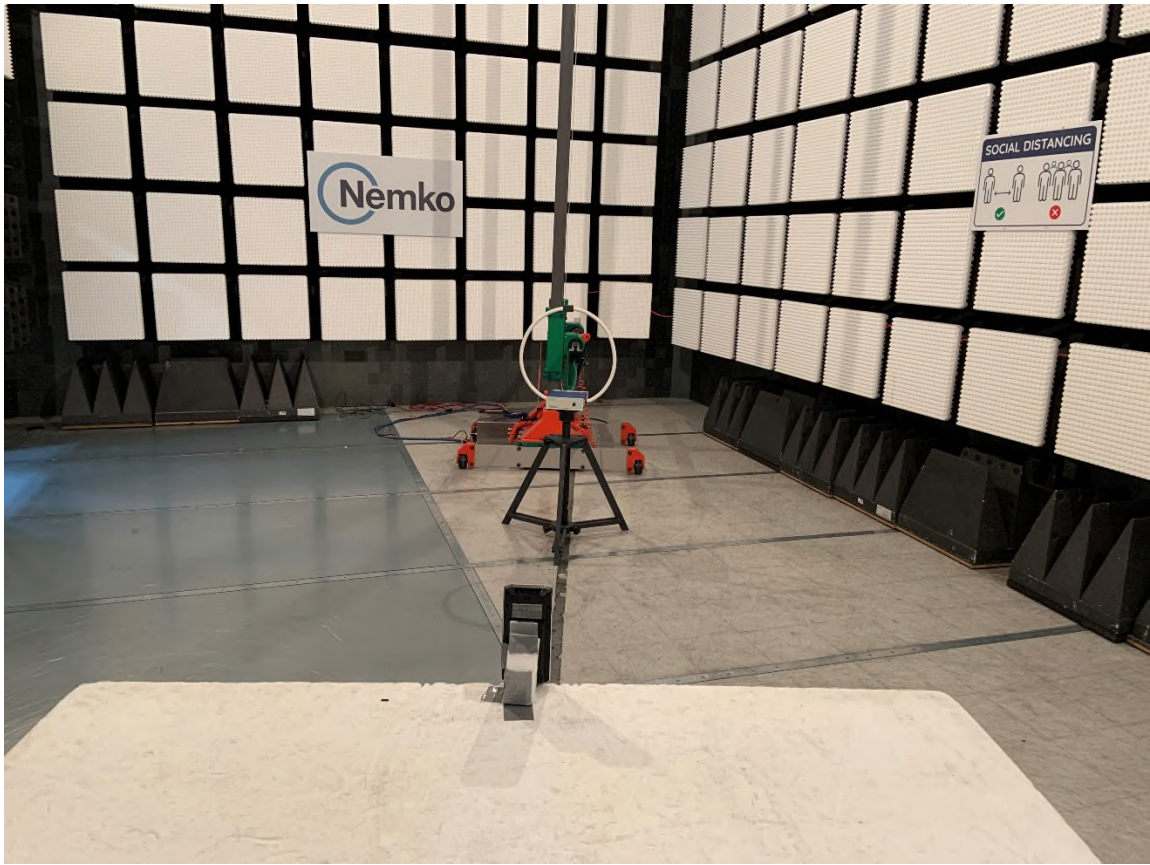

# Setup photos NEX-449306

## 1.1 Radiated Front view 9 kHz – 30 MHz

1.2 Radiated back view 9 kHz – 30 MHz

---

1.3 Radiated Front view 30 MHz – 1 GHz

1.4 Radiated back view 30 MHz – 1 GHz

1.5 Conducted emissions

---

1.6 Conducted emissions