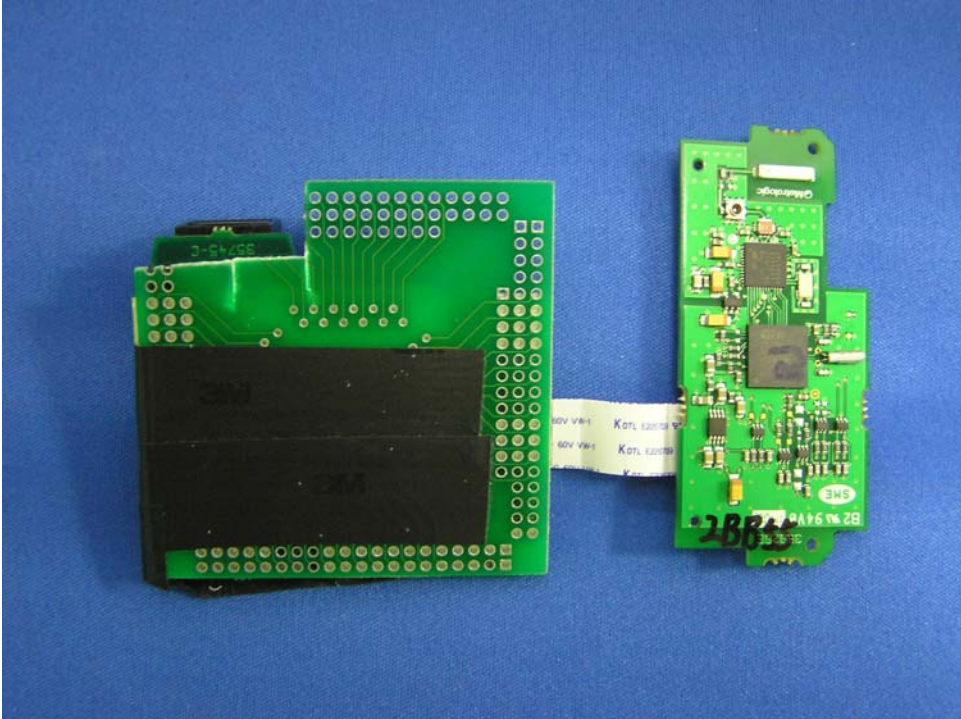

**Internal Photo**

**Internal photo case opened**

**Radio part (BT) enlarged**

**Radio part (BT) back side**

**Front**

Back

Chip Antenna

Component Side(Bluetooth)

**KEYENCE CORPORATION**

**FCC ID:RF40823B**

**IC Number: 5798A-0823B**

**Solder Parts(Bluetooth)**