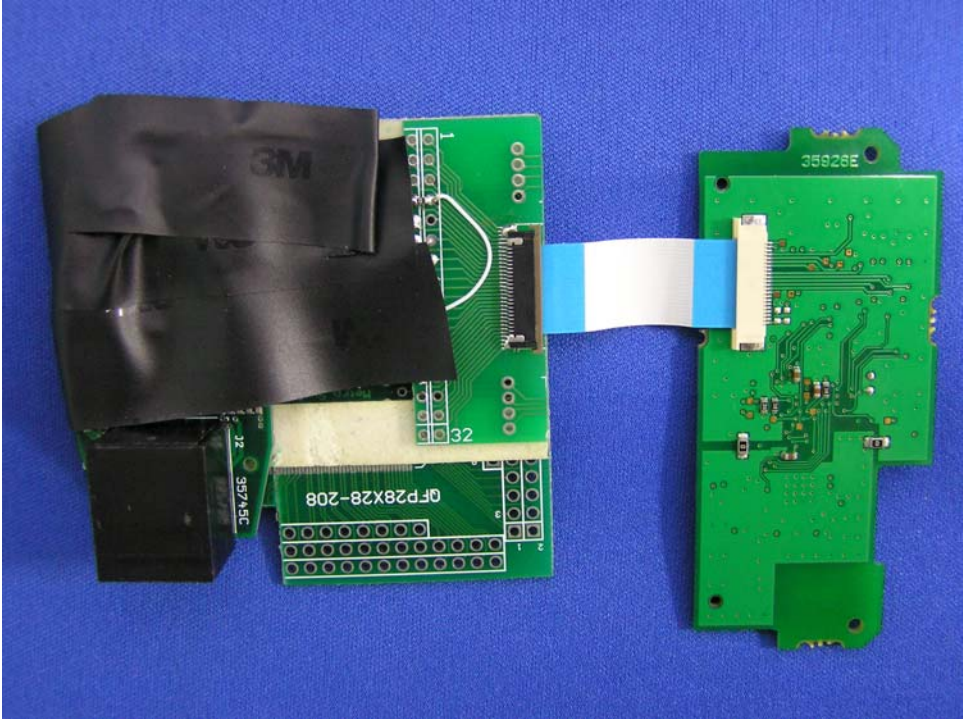

**Internal Photo**

**Internal photo case opened**

**Radio part (BT) enlarged**

**Radio part (BT) back side**

**Front**

Back

Chip Antenna

Component Side(Bluetooth)

**KEYENCE CORPORATION**

**FCC ID:RF40823B**

**IC Number: 5798A-0823B**

**Solder Parts(Bluetooth)**