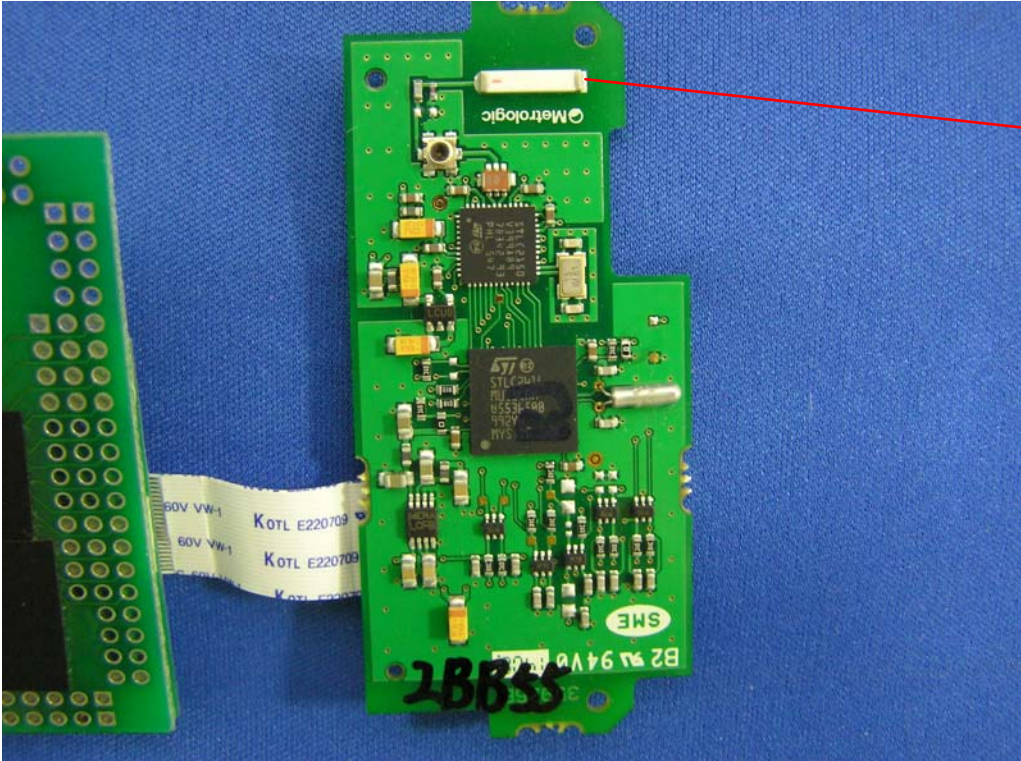

**Internal Photo**

**Internal photo case opened**

**Radio part (BT) enlarged**

**Radio part (BT) back side**

**Front**

Back

Chip Antenna

Component Side(Bluetooth)

**KEYENCE CORPORATION**

**FCC ID:RF40823B**

**IC Number: 5798A-0823B**

**Solder Parts(Bluetooth)**