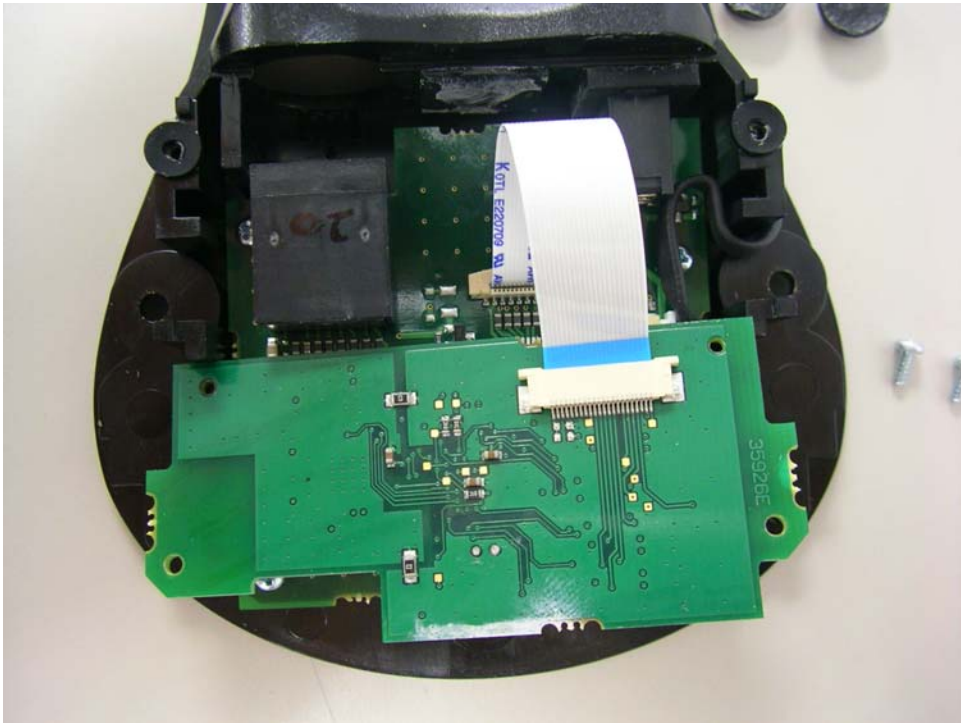

**Internal Photo**

**Internal photo case opened**

**Radio part (BT) enlarged**

**Radio part (BT) back side**

**Front**

Back

Chip Antenna

Component Side(Bluetooth)

**KEYENCE CORPORATION**

**FCC ID:RF40823B**

**IC Number: 5798A-0823B**

**Solder Parts(Bluetooth)**