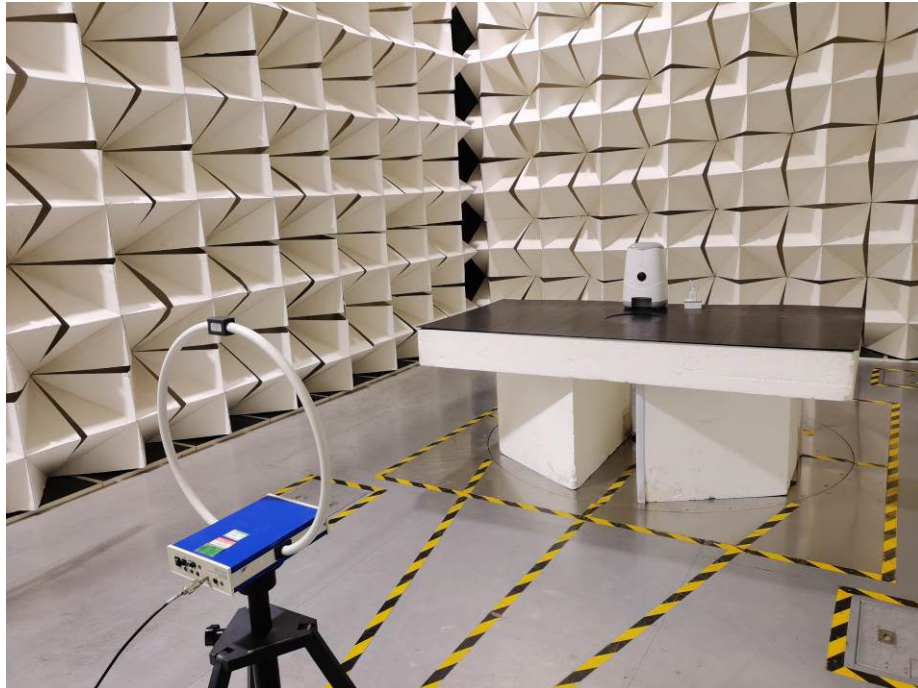

Appendix- PF002-Photos

1. Test Setup photos Model PF002 FCC ID: REY-PF002

1.1 Photograph – Radiated Emissions

For 9KHz-30MHz Test Site 1#

For 30MHz-1000MHz Test Site 2#

Appendix- PF002-Photos

For Above 1GHz Test Site 3#