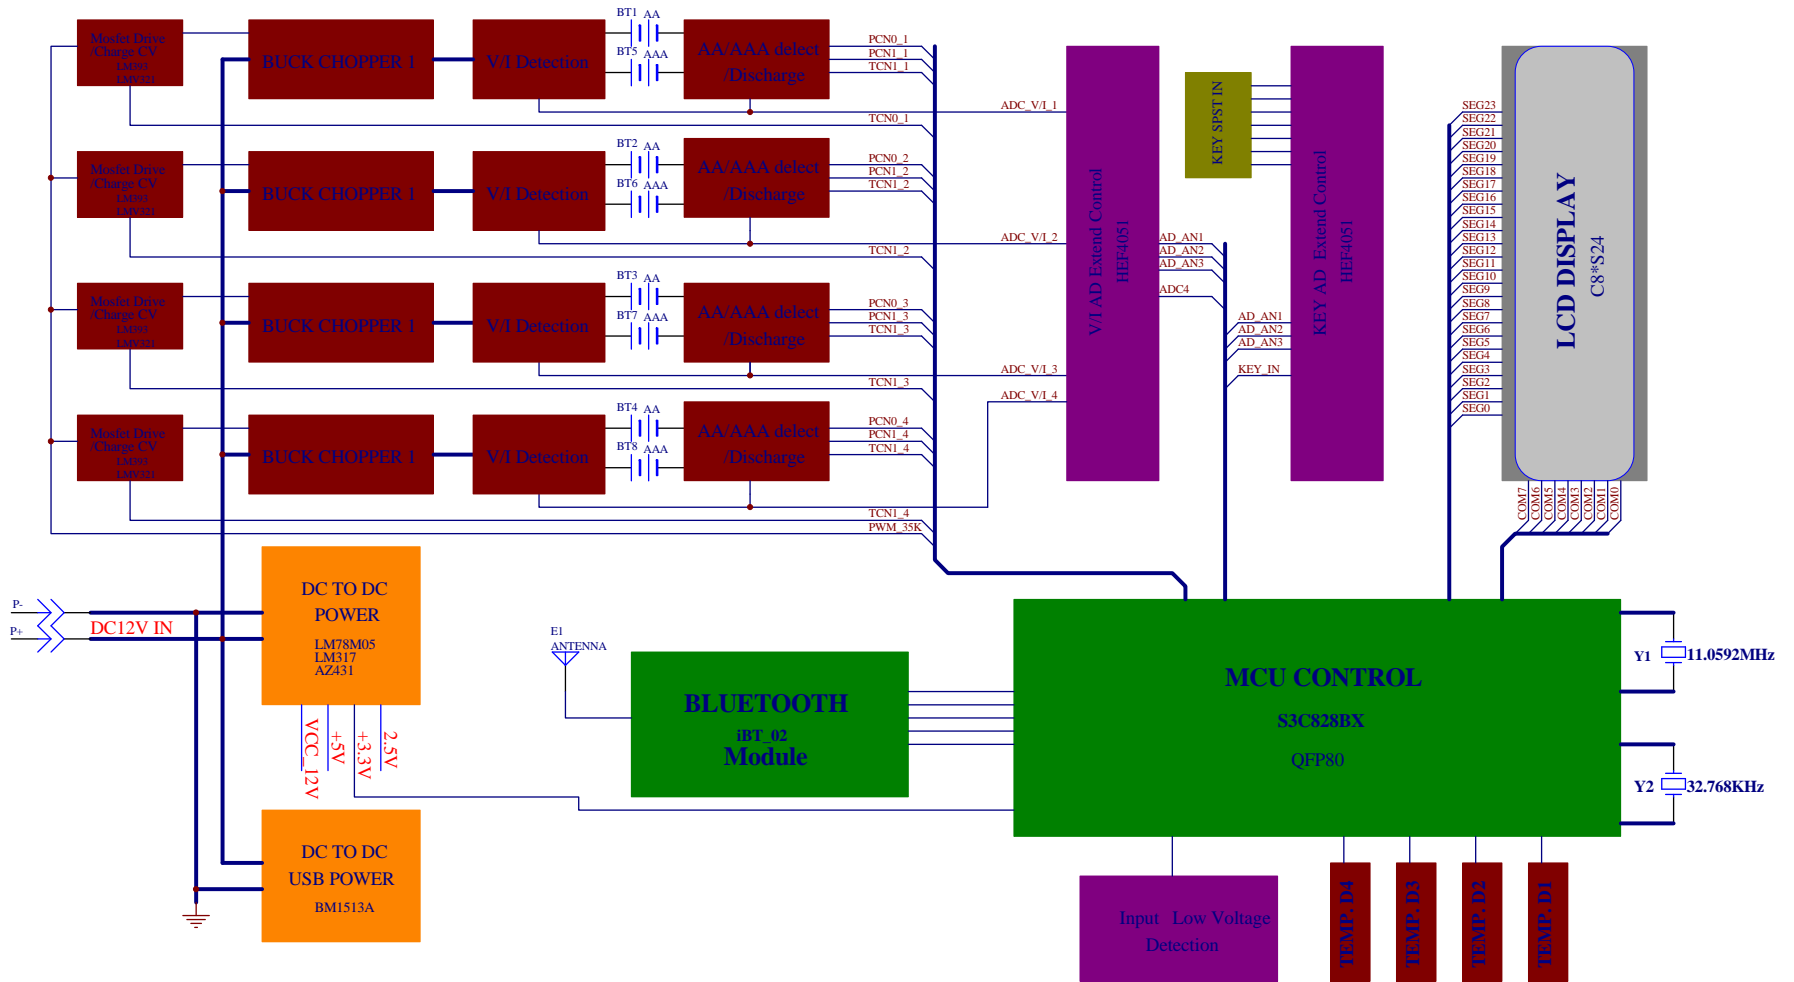

# 100059 AA/AAA CHARGE BLOCK DIAGRAM

## iBT-02 operation description