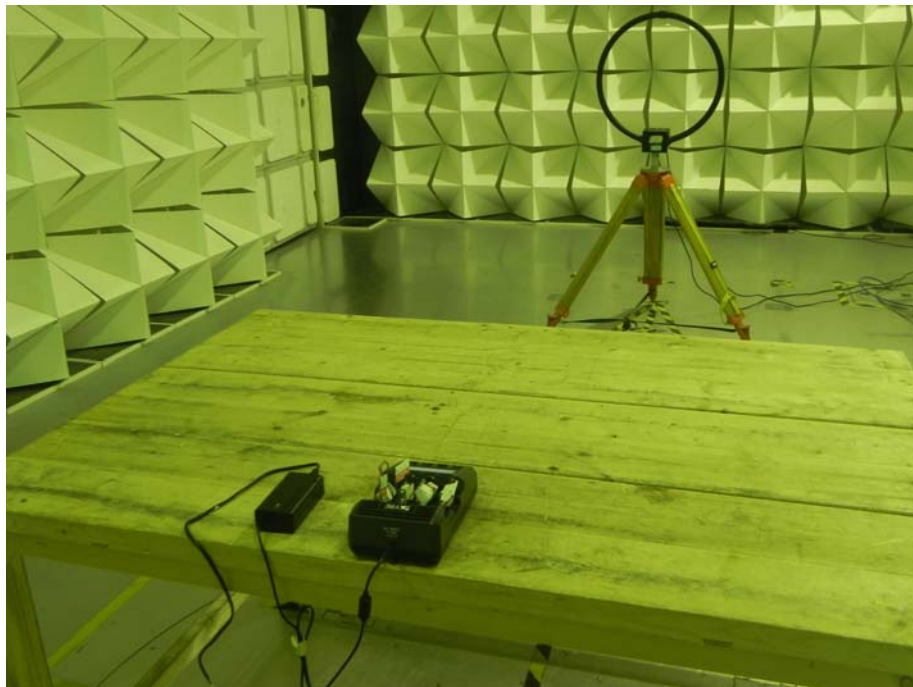

Photographs –Model MC3000 Test Setup Radiated Emission

Test frequency below 30MHz Test Site 2#

Test frequency from 30MHz to 1GHz Test Site 2#

Test frequency above 1GHz Test Site 1#

Photograph – Conducted Emission Test Setup at Test Site 1#