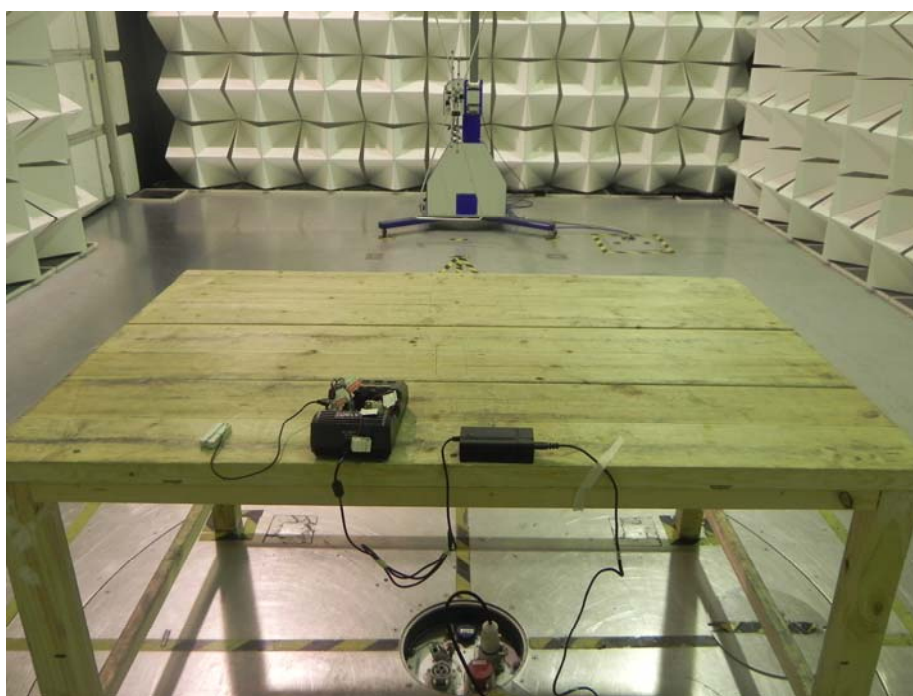

Photographs –Model MC3000 Test Setup Radiated Emission

Test frequency below 30MHz Test Site 2#

Test frequency from 30MHz to 1GHz Test Site 2#

Test frequency above 1GHz Test Site 1#

Photograph – Conducted Emission Test Setup at Test Site 1#