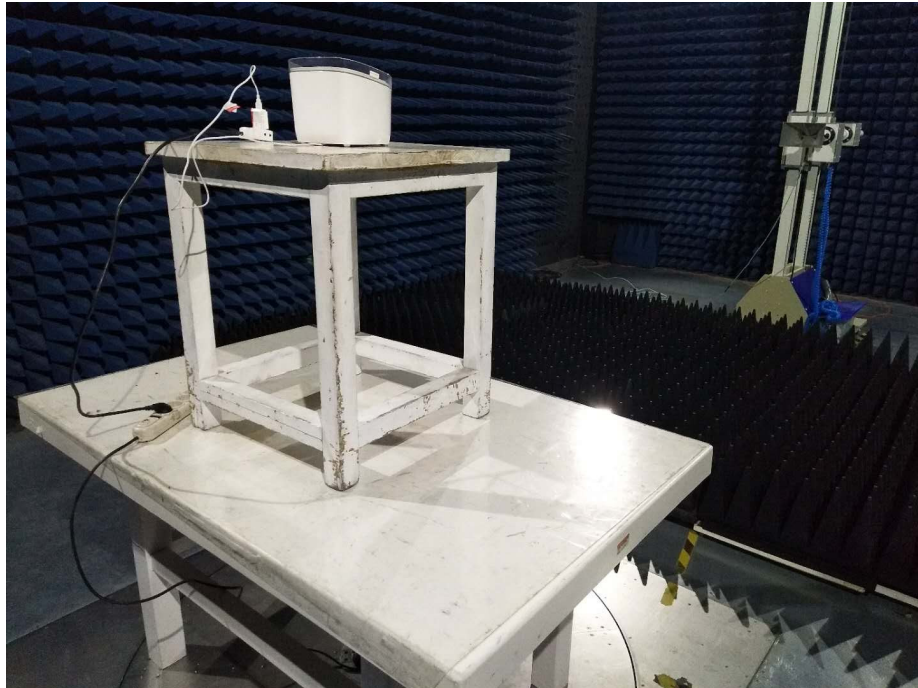

## Photographs – Model FSW010 Test Setup Photos Radiated Spurious Emissions

Test frequency 9 kHz to 30 MHz

Test frequency from 30 MHz to 1 GHz

Reference No.: WTS17S1299960-3E

Test frequency Above 1 GHz

### Conducted Emission