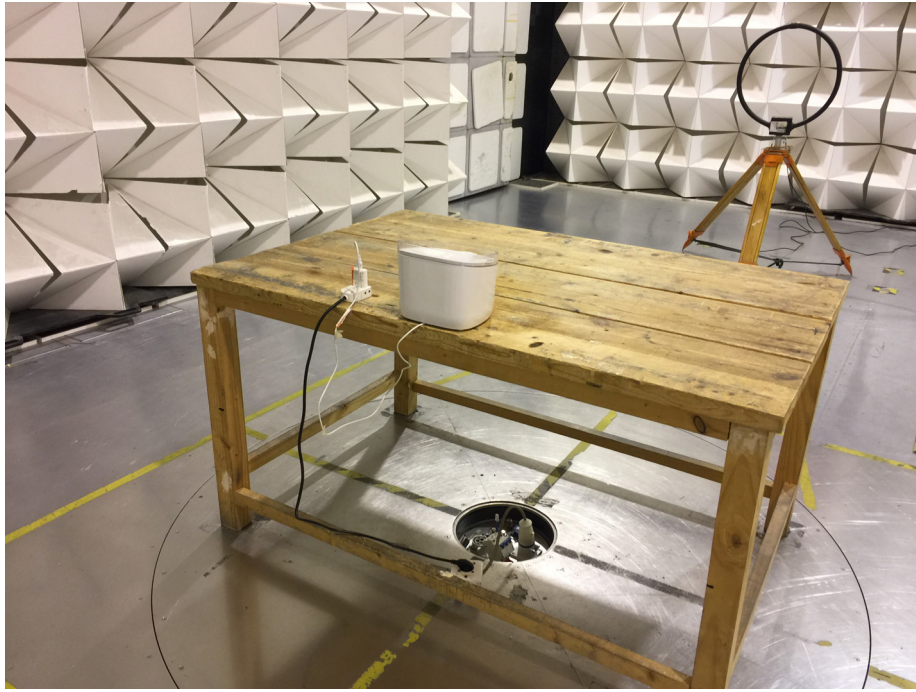

## Photographs – Model FSW010 Test Setup Photos Radiated Spurious Emissions

Test frequency 9 kHz to 30 MHz

Test frequency from 30 MHz to 1 GHz

Reference No.: WTS17S1299960-3E

Test frequency Above 1 GHz

### Conducted Emission